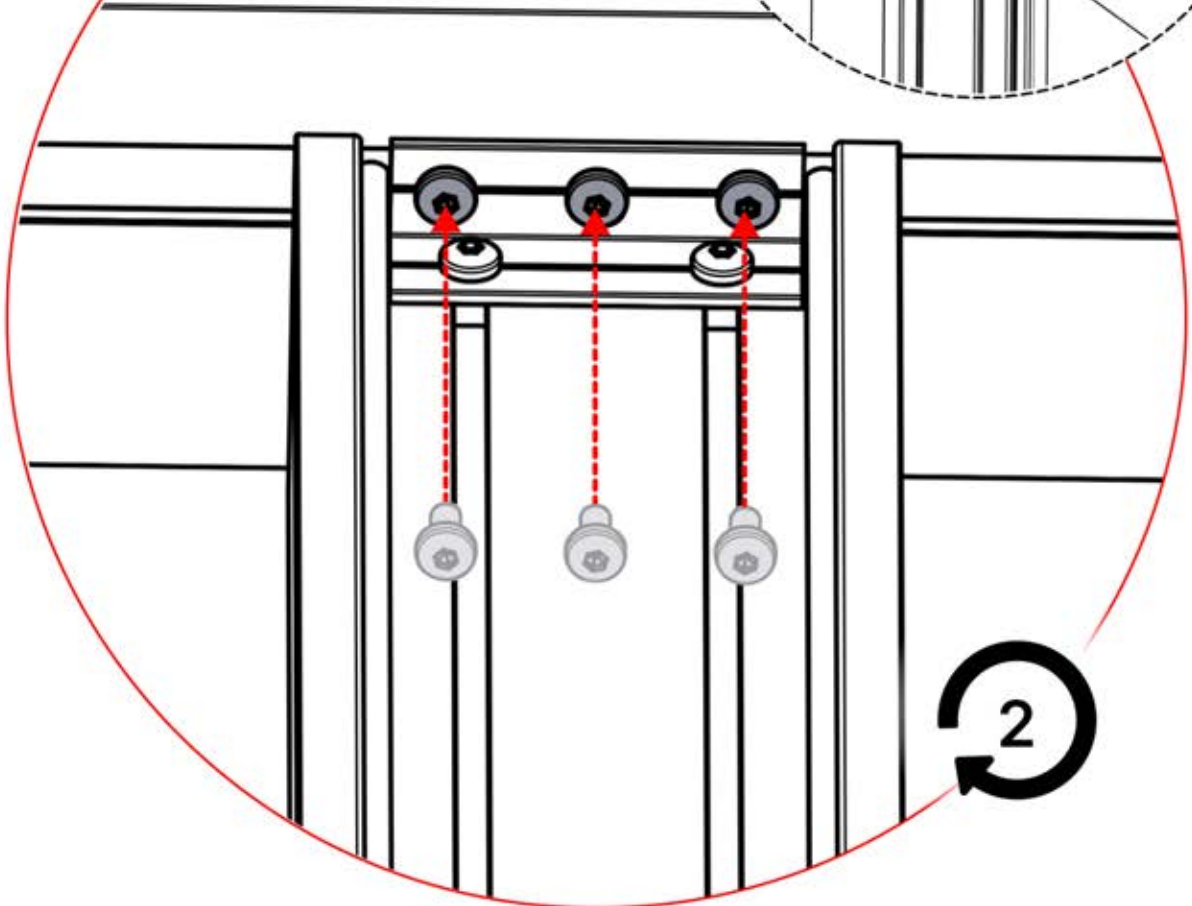

09

x2
PERGOLUX
PERGOLUX

5

ANTHRACITE: C123
BLANC: C125
NOIR: C124

PN-200003603
6x