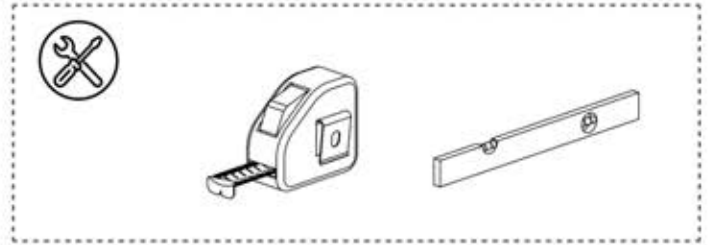

47

x2
PERGOLUX
PERGOLUX

6

ANTHRACITE: C120
BLANC: C122
NOIR: C121

PN-200003386

4x

48

49