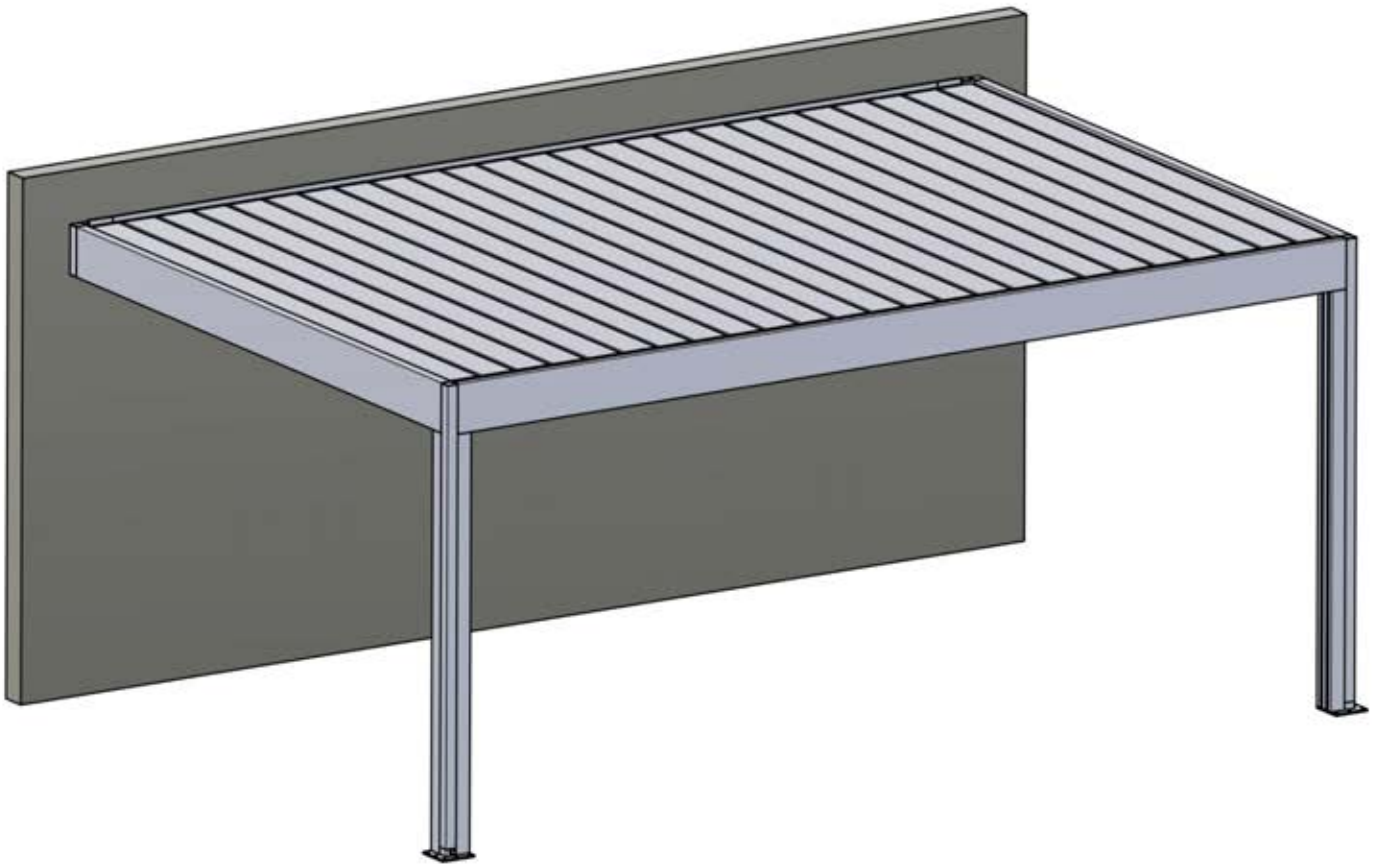

S4

PERGOLA

PRO MAX

4 × 6m / 13' x 16'
ADOSSÉE

PERGOLUX

Type Approved
Regular
Production
Surveillance

www.tuv.com
ID 1111293124

INFORMATION