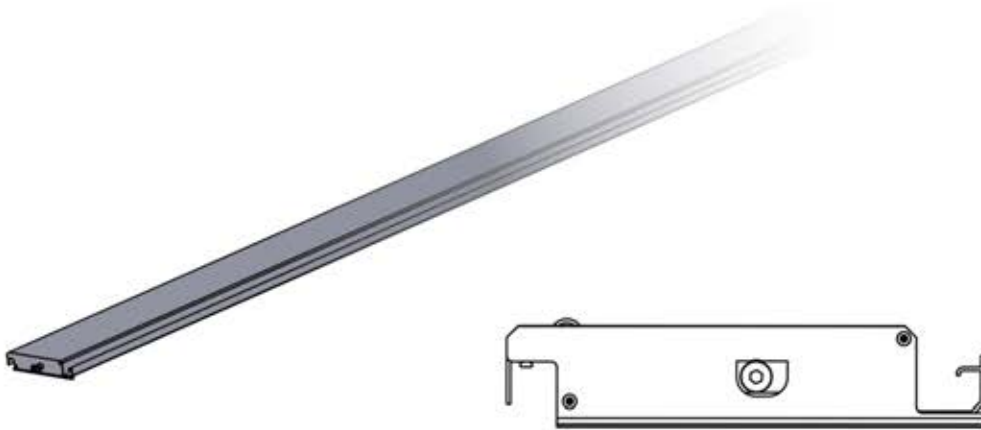

ARTICLES PAR CARTON

	ANTHRACITE	BLANC	NOIR	
	6	L246	L250	L248

Standard = **(S)**
PN-200002367
8x

PN-20000 3278 150mm 	PN-200003033 2x PN-200003030 1x	 4.2x12	PN-200003031 1x PN-200001207 2x
PN-20000 3755 	PN-200000655 4x	PN-20000 3496 	PN-200002289 4x