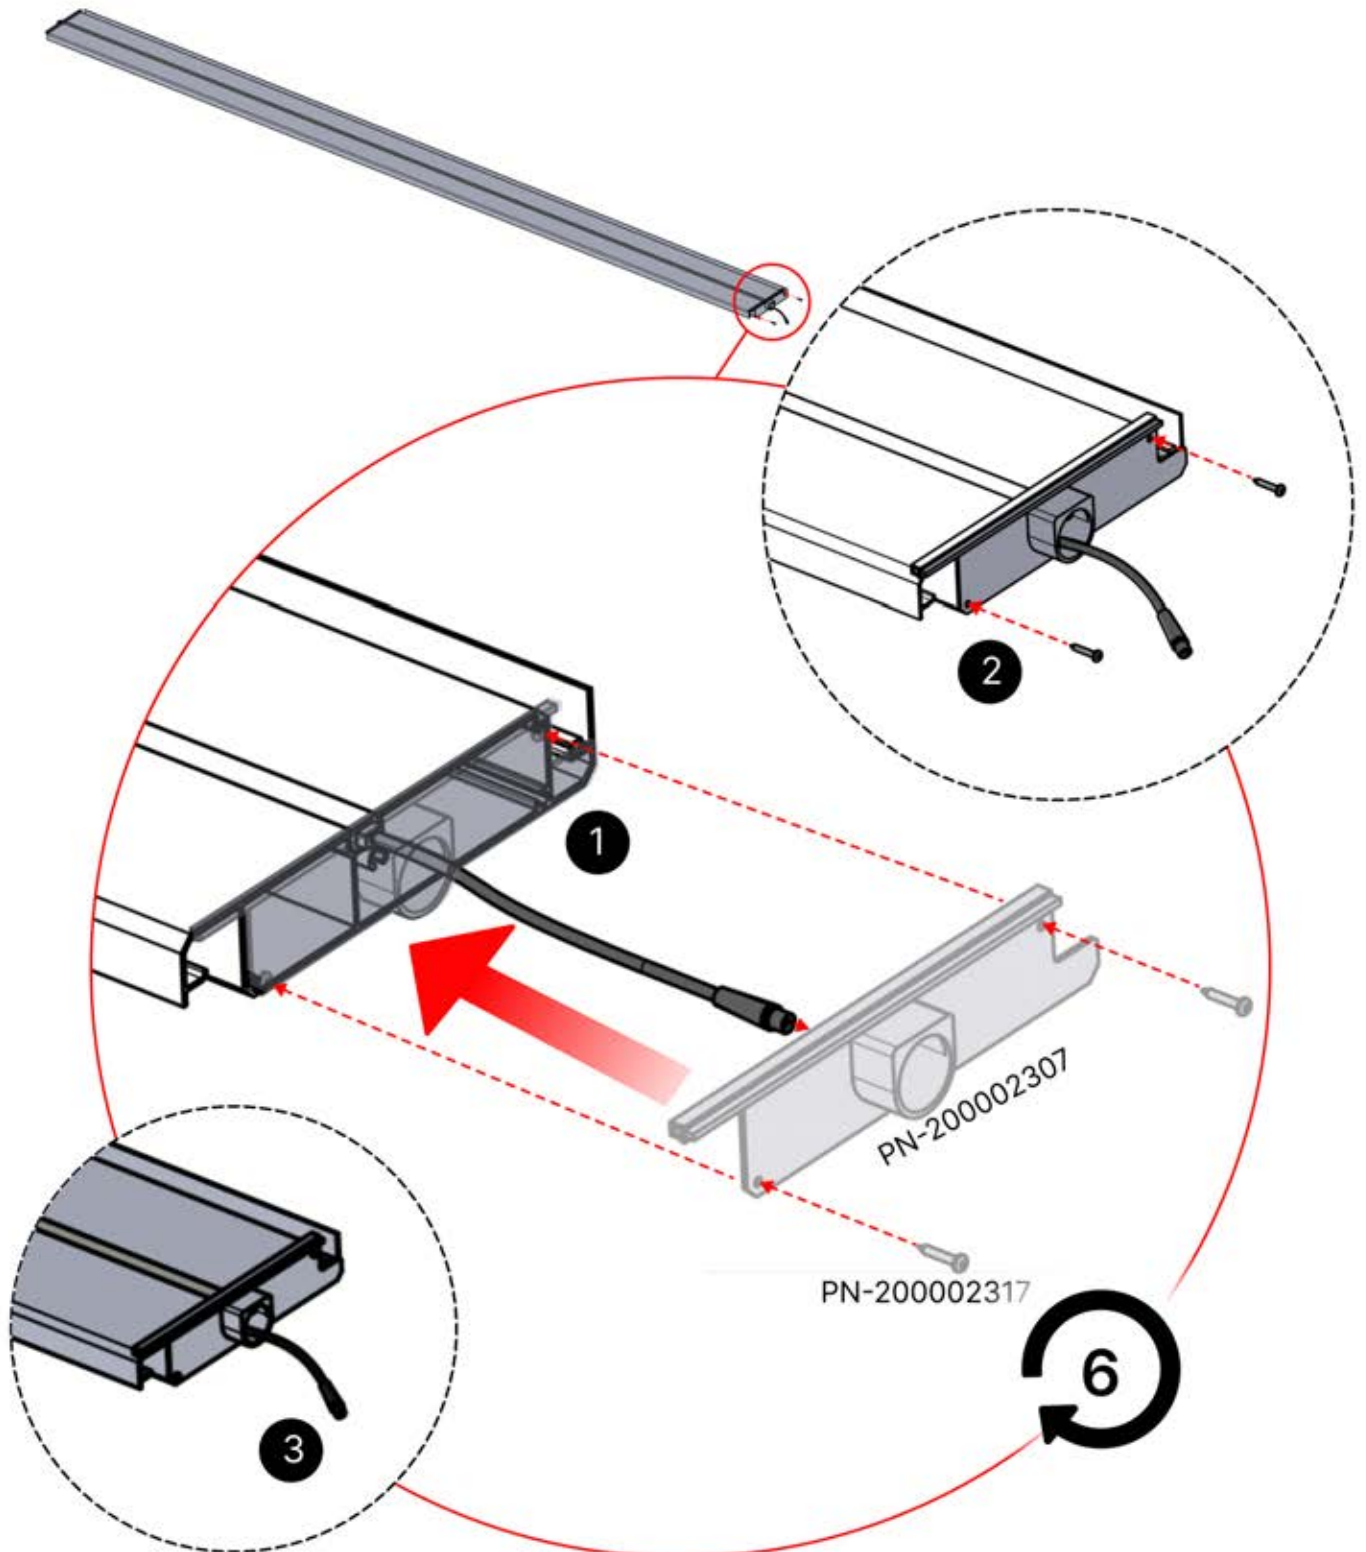

BANDEAU LED
4x

49

50

x3
PERGOLUX
PERGOLUX
PERGOLUX

5

ANTHRACITE: L258
BLANC: L262
NOIR: L260

PN-200002365
6x

51