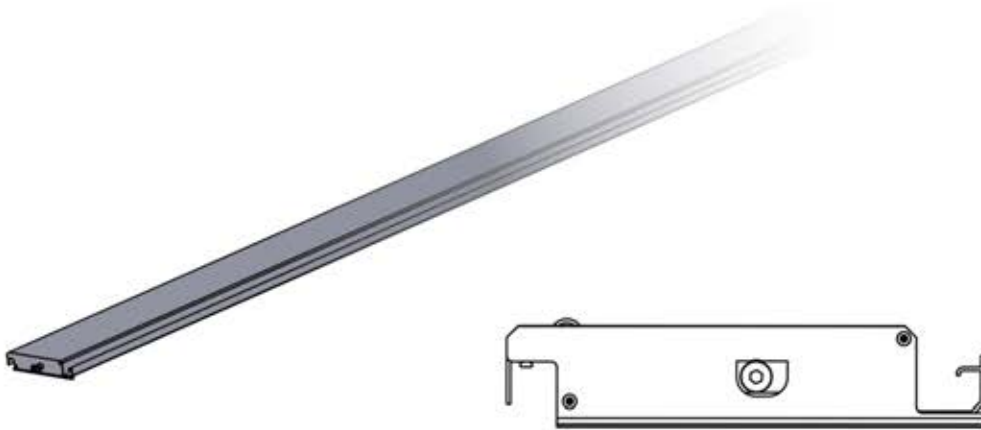

ARTICLES PAR CARTON

	ANTHRACITE	BLANC	NOIR	
	6	L246	L250	L248

Standard = **(S)**
PN-200002367
4x

PN-20000 3278 150mm 	PN-200003033 2x PN-200003030 1x	 4.2x12	PN-200003031 1x PN-200001207 2x
PN-20000 3755 	PN-200000655 4x	PN-20000 3496 	PN-200002289 4x