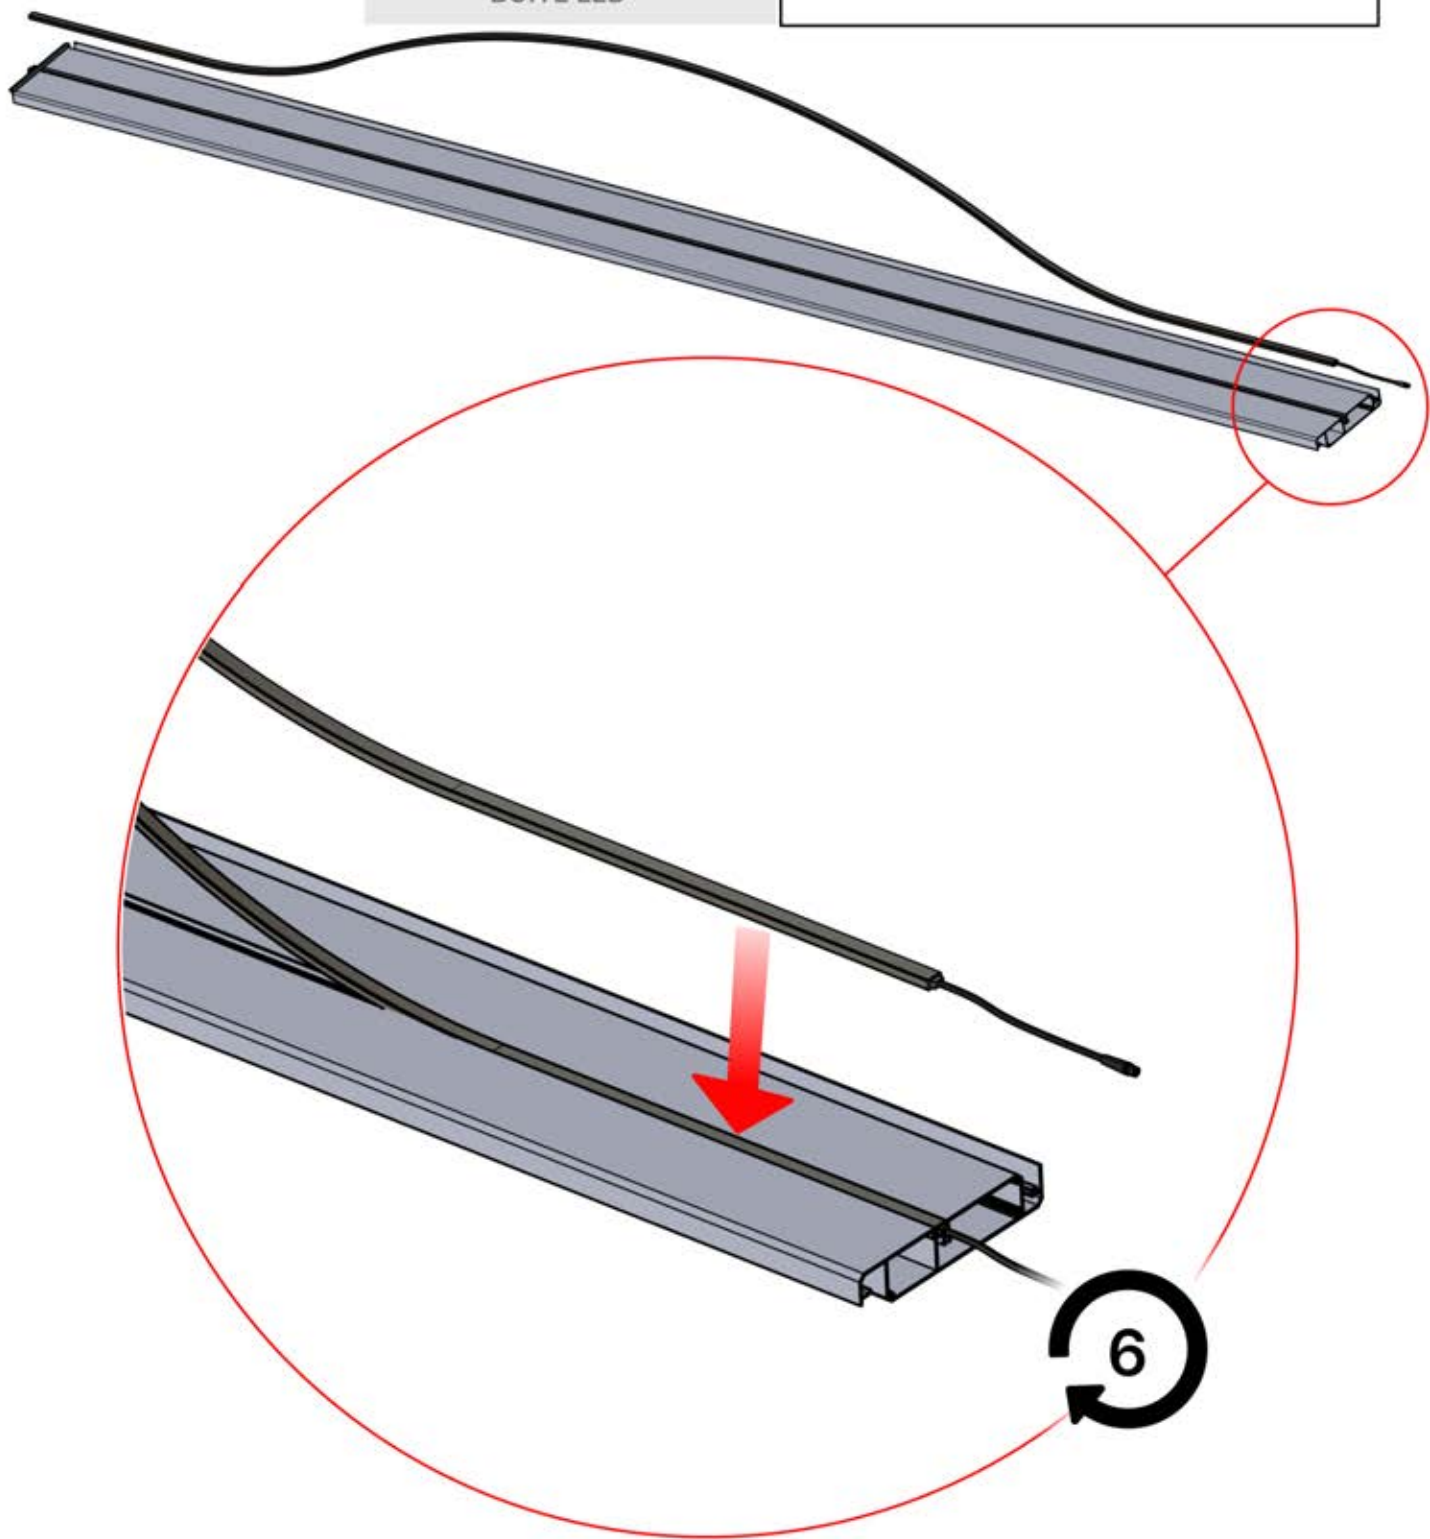

48

x3
PERGOLUX
PERGOLUX
PERGOLUX

5

ANTHRACITE: L258
BLANC: L262
NOIR: L260

PERGOLUX

10

BOITE LED

PN-200002365
6x

BANDEAU LED
4x