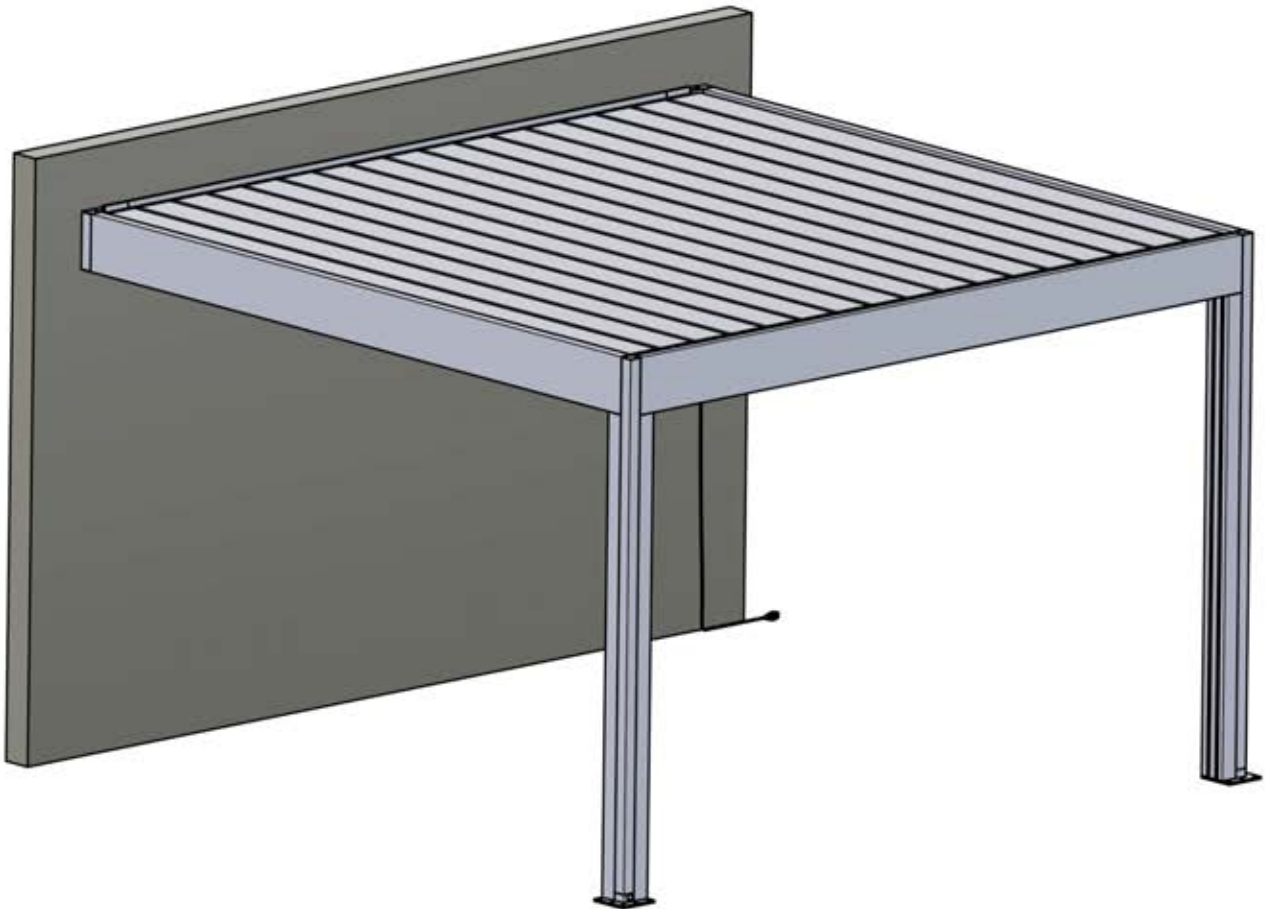

S4

PERGOLA

PRO MAX

4 × 4m / 13' x 13'
ADOSSÉE

PERGOLUX

Type Approved
Regular
Production
Surveillance

www.tuv.com
ID 1111293124

INFORMATION