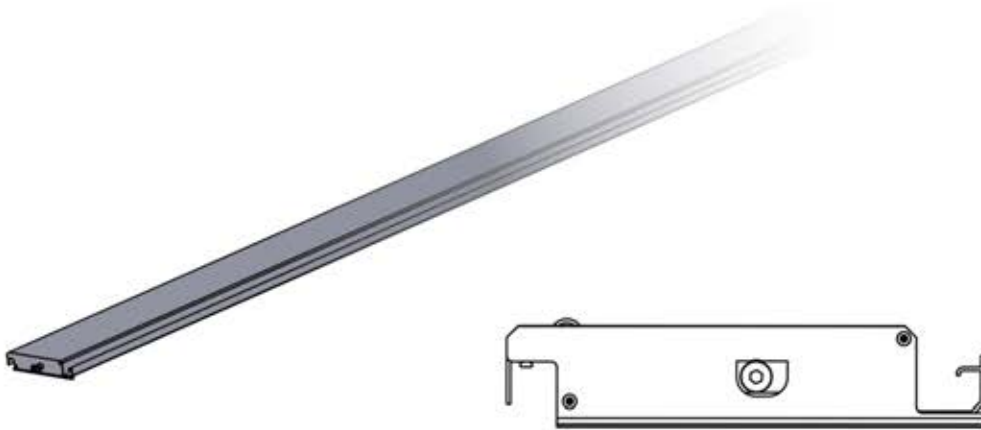

ARTICLES PAR CARTON

	ANTHRACITE	BLANC	NOIR	
	6	L246	L250	L248

Standard = S
PN-200002367
4x

PN-20000 3278 150mm 	PN-200003033 2x PN-200003030 1x	 4.2x12	PN-200003031 1x PN-200001207 2x
PN-20000 3755 	PN-200000655 4x	PN-20000 3496 	PN-200002289 4x