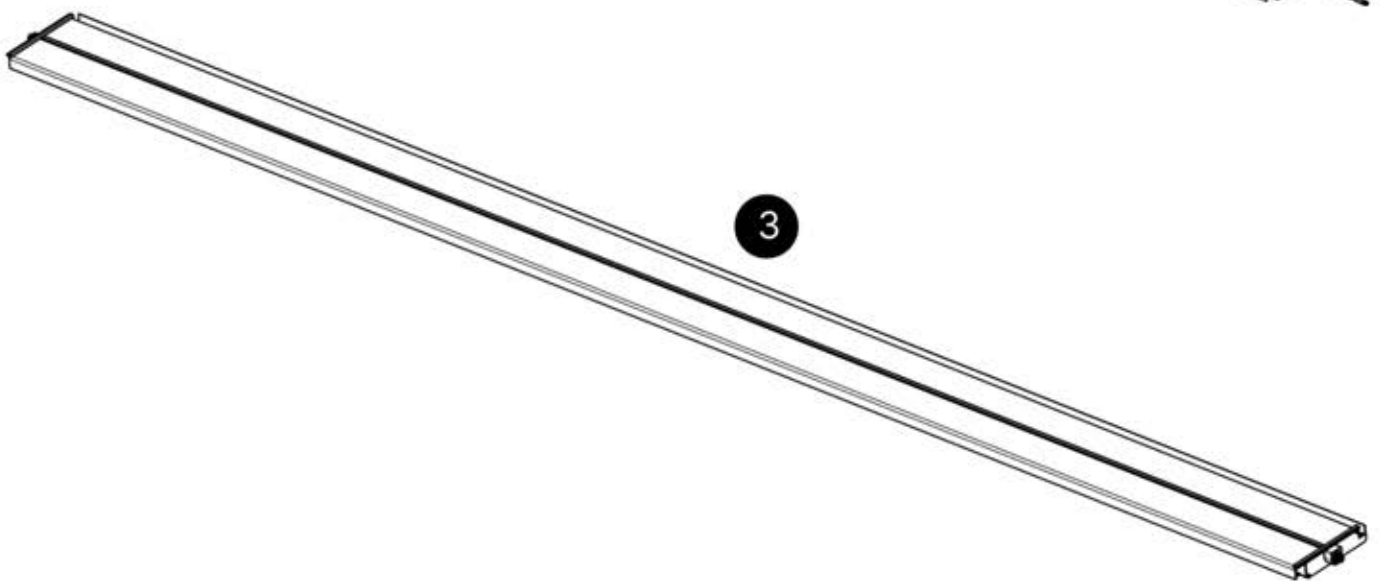

5

ANTHRACITE: L257
BLANC: L261
NOIR: L259

PERGOLUX

10

BOITE LED

PN-200003537
6x

BANDEAU LED
4x

49