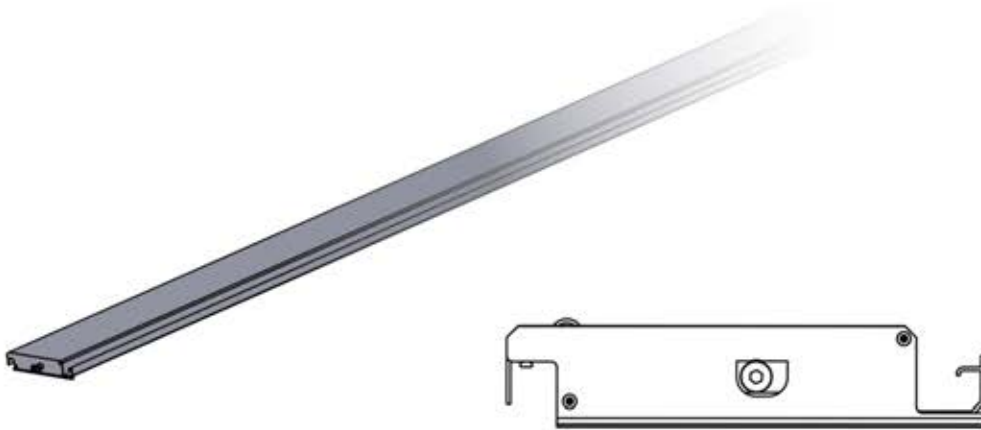

ARTICLES PAR CARTON

	ANTHRACITE	BLANC	NOIR	
	6	L245	L249	L247

Standard = **(S)**
PN-200003533
4x

PN-20000 3278 150mm 	PN-200003033 2x PN-200003030 1x	 4.2x12	PN-200003031 1x PN-200001207 2x
PN-20000 3755 	PN-200000655 4x	PN-20000 3496 	PN-200002289 4x