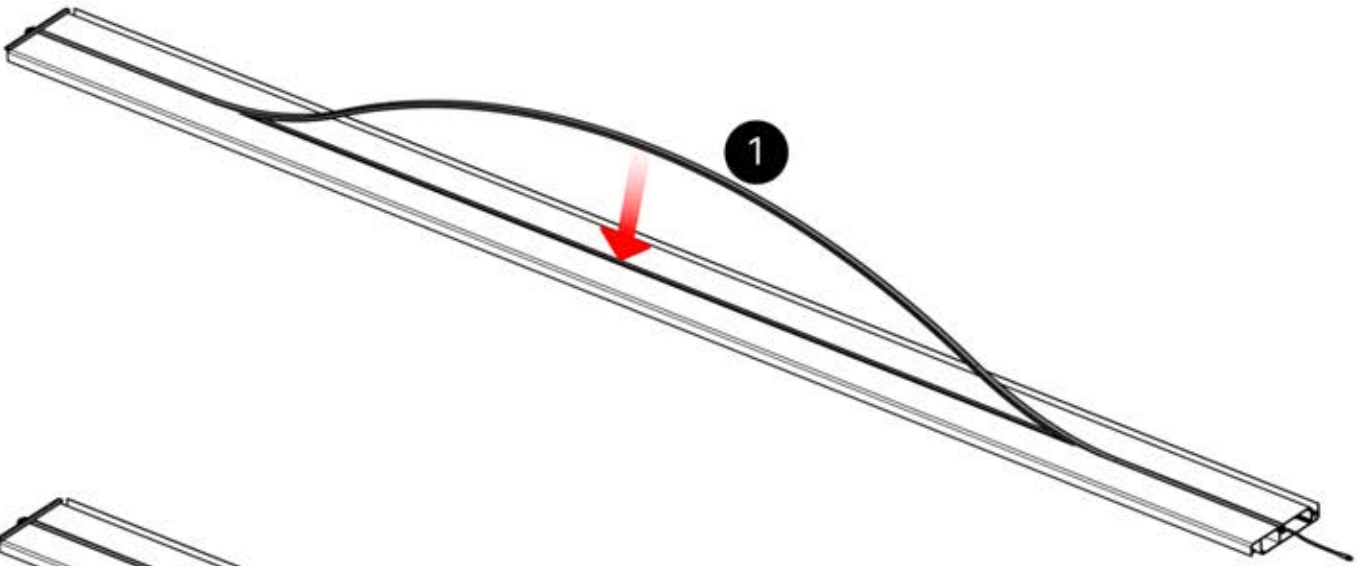

5

ANTHRACITE: L252
BLANC: L256
NOIR: L254

PERGOLUX

10

LED

PN-200002364
4x

LED STRIP
4x

42