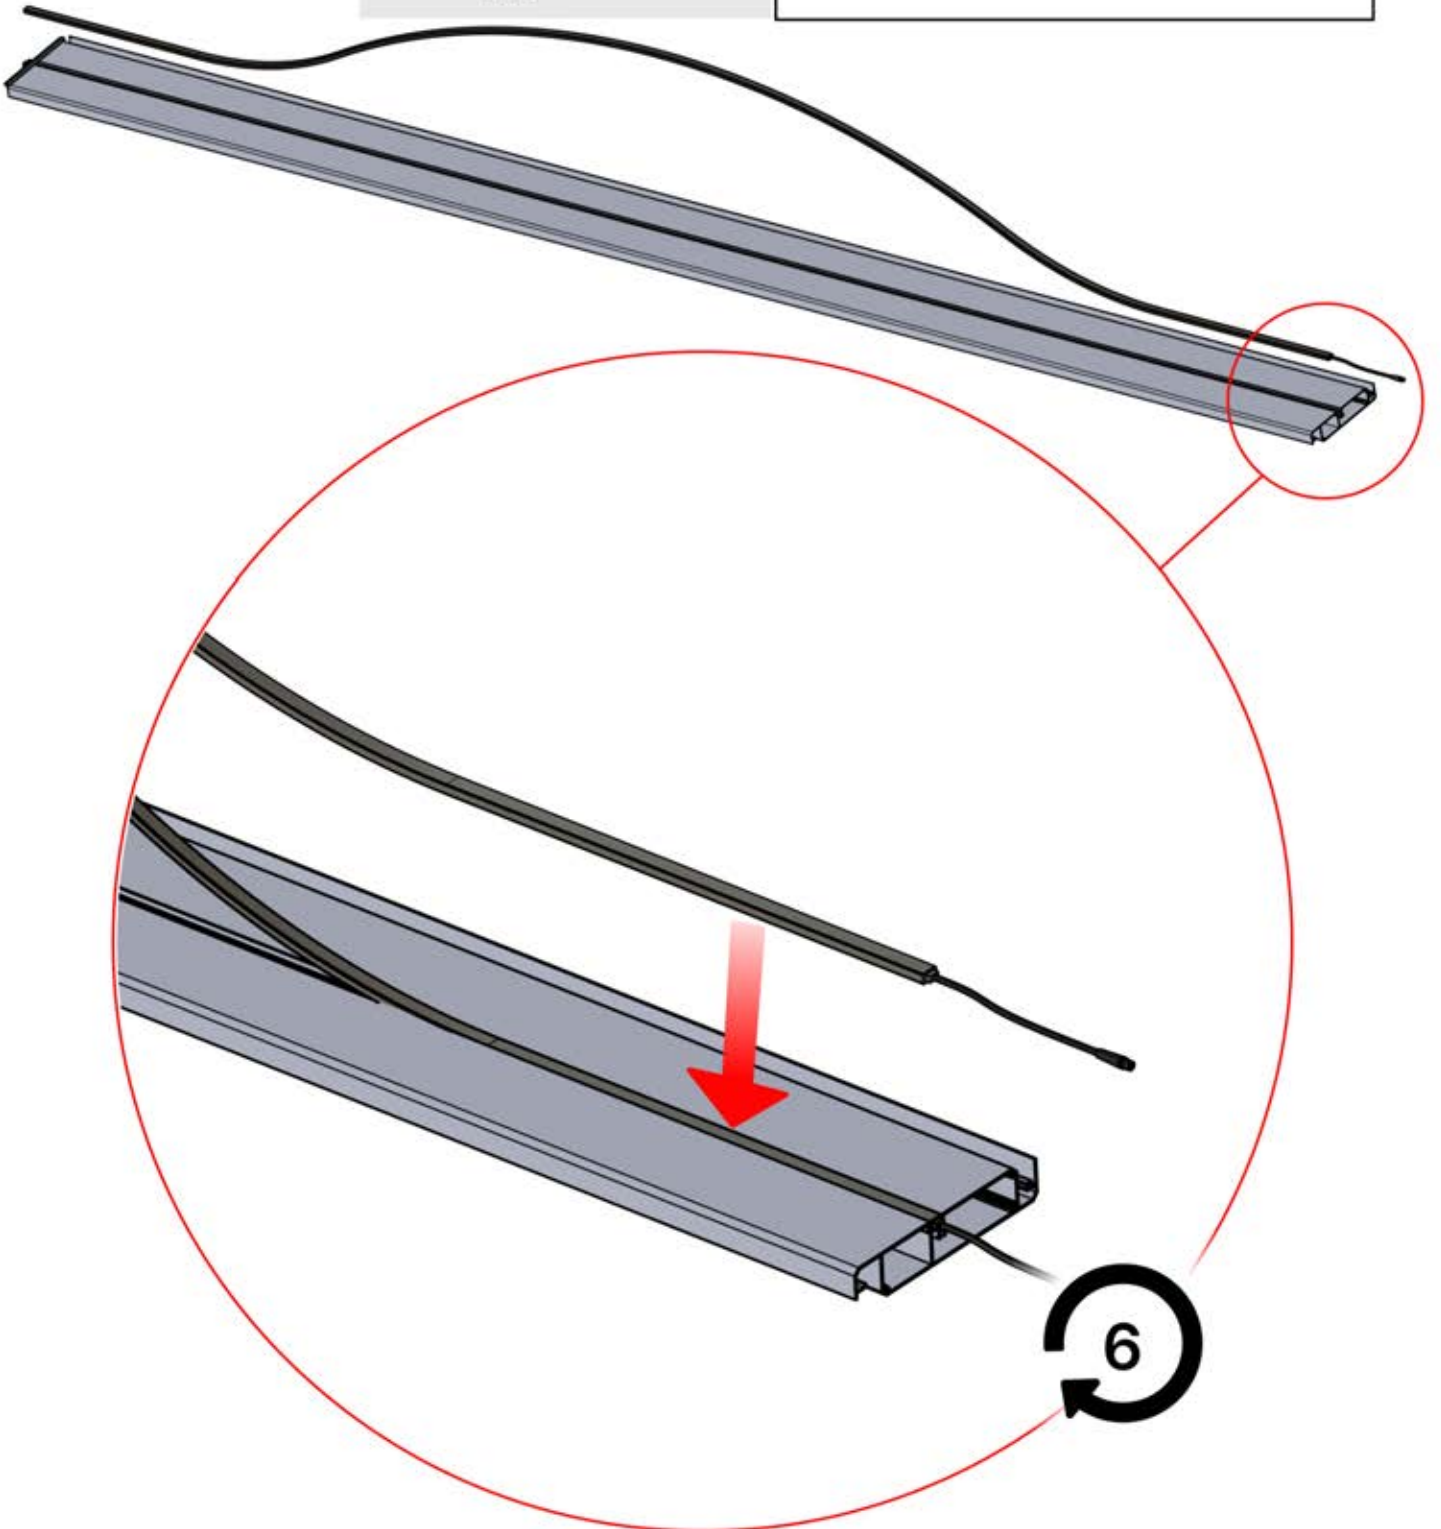

41

x3
PERGOLUX
PERGOLUX
PERGOLUX

5

ANTHRACITE: L251
BLANC: L255
NOIR: L253

PERGOLUX

10

LED

PN-200003536

6x

LED STRIP

4x