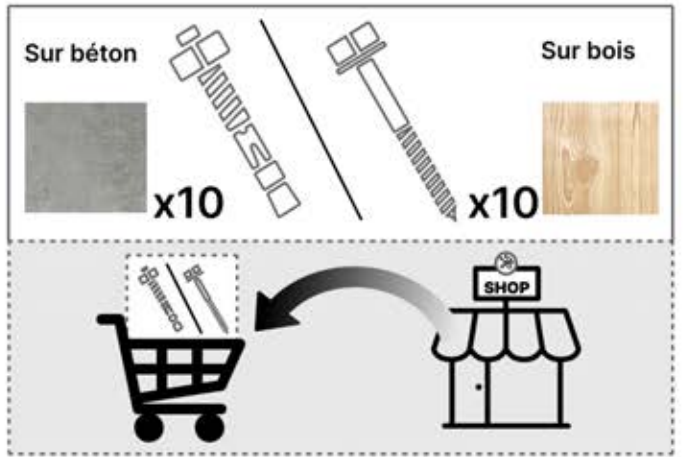

4 X 6 m

Type Approved
Regular
Production
Surveillance
www.tuv.com
ID 1111293124