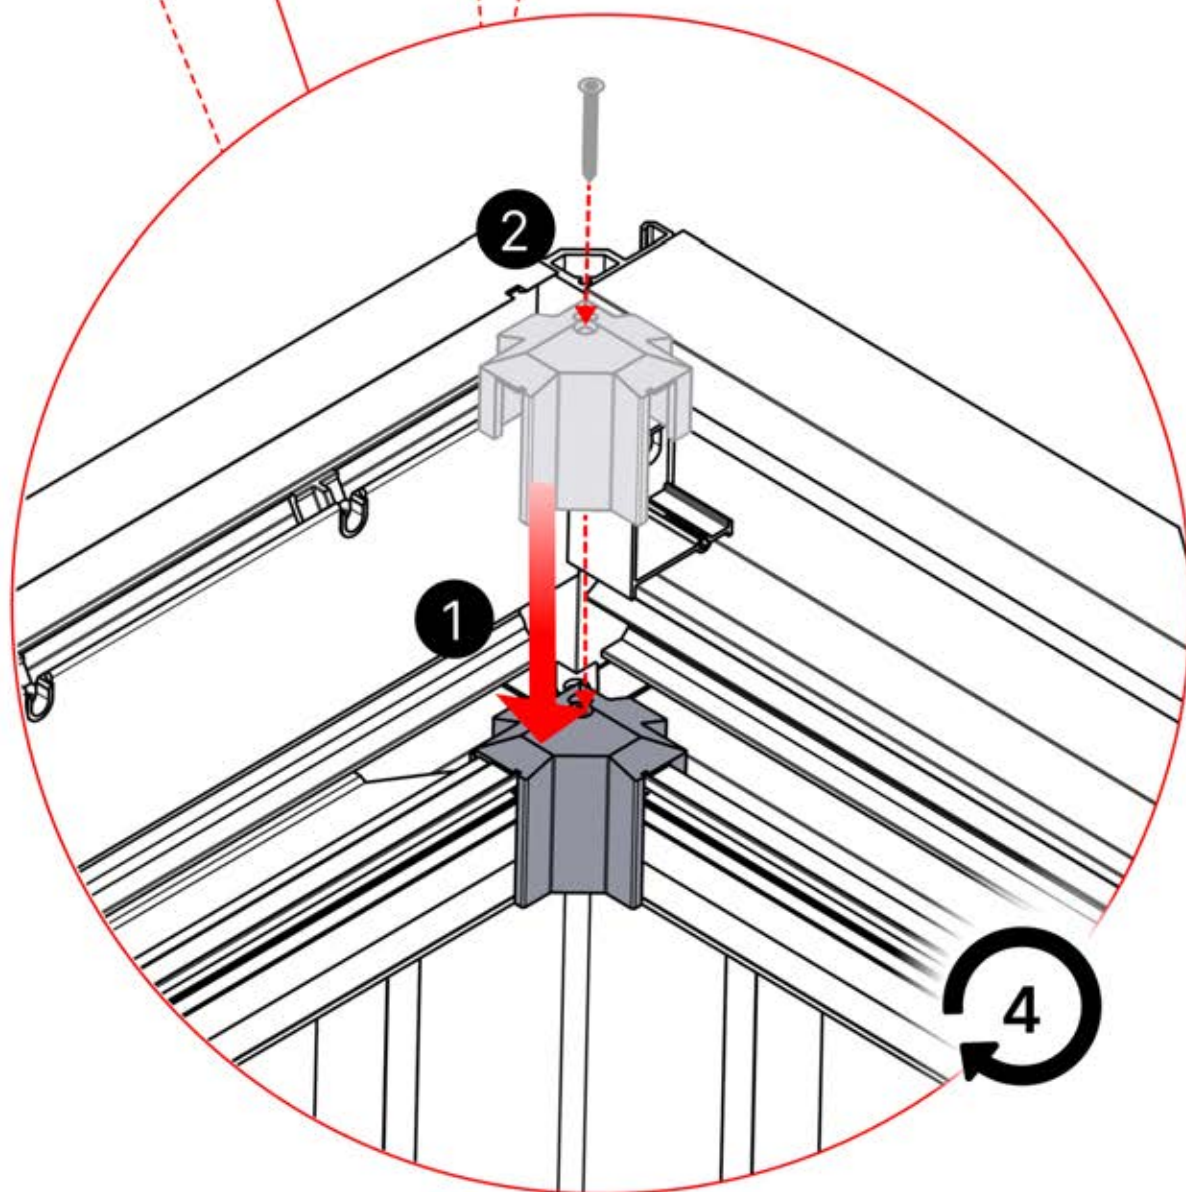

33

4

ANTHRACITE: B247
BLANC: B255
NOIR: B251

PN-200002625
4x

PN-200000960
4x