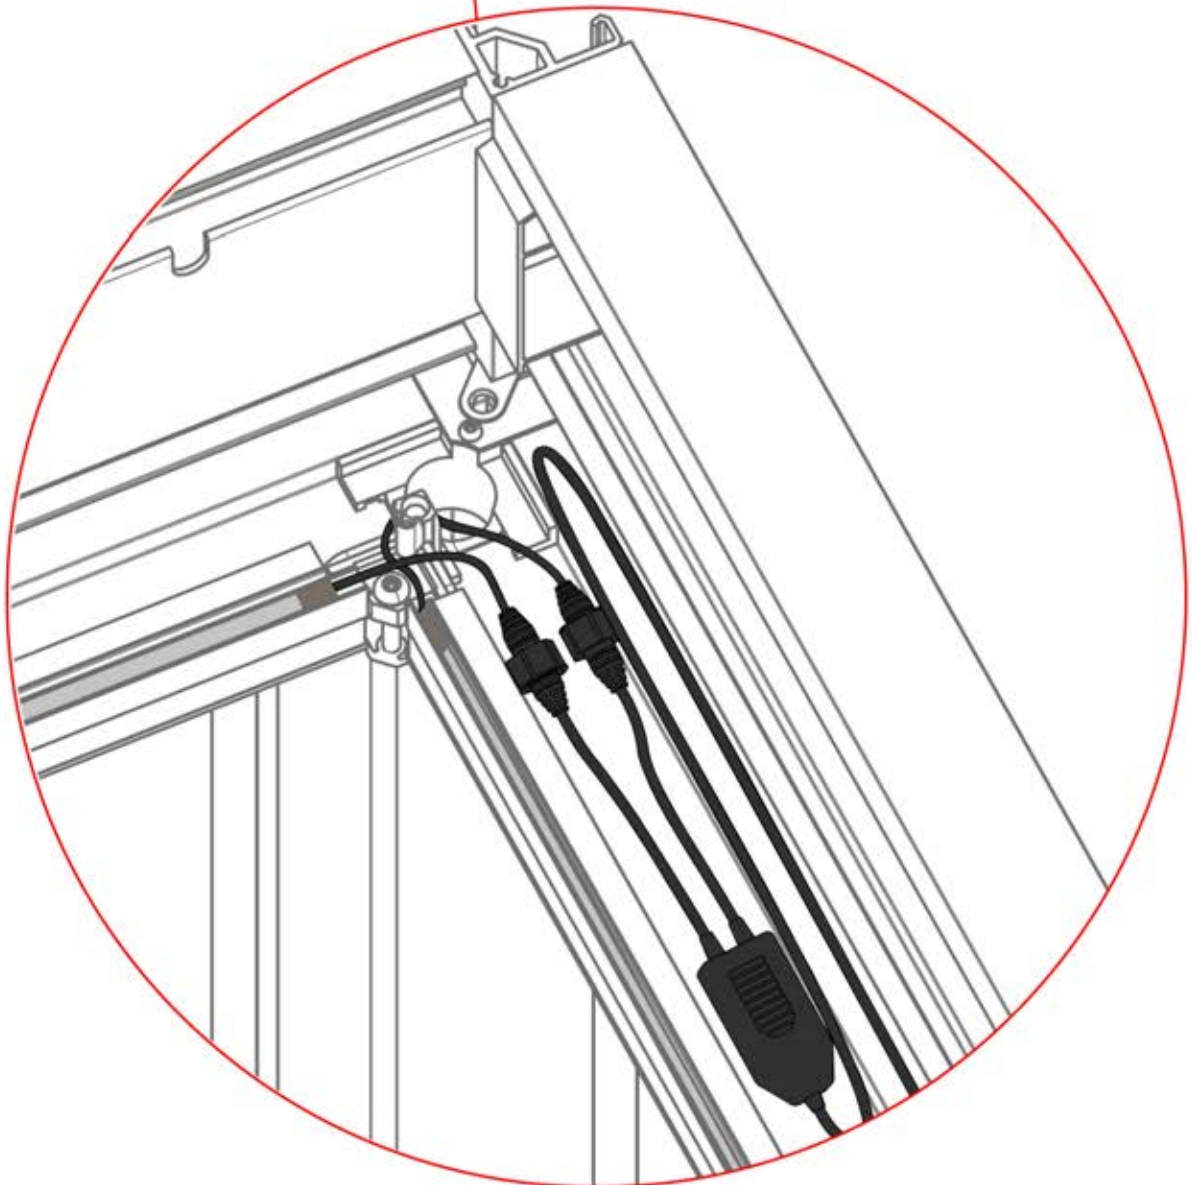

30

31

PERGOLUX 8
WHITE / RGB LED

Y - cable
1x

This block contains the parts list for step 31. On the left, a rectangular box labeled 'PERGOLUX' is shown with a line pointing to a circle containing the number '8'. Below this is the text 'WHITE / RGB LED'. On the right, a Y-cable with a single connector on one end and two connectors on the other is shown. To its right, the text 'Y - cable' and '1x' is displayed.