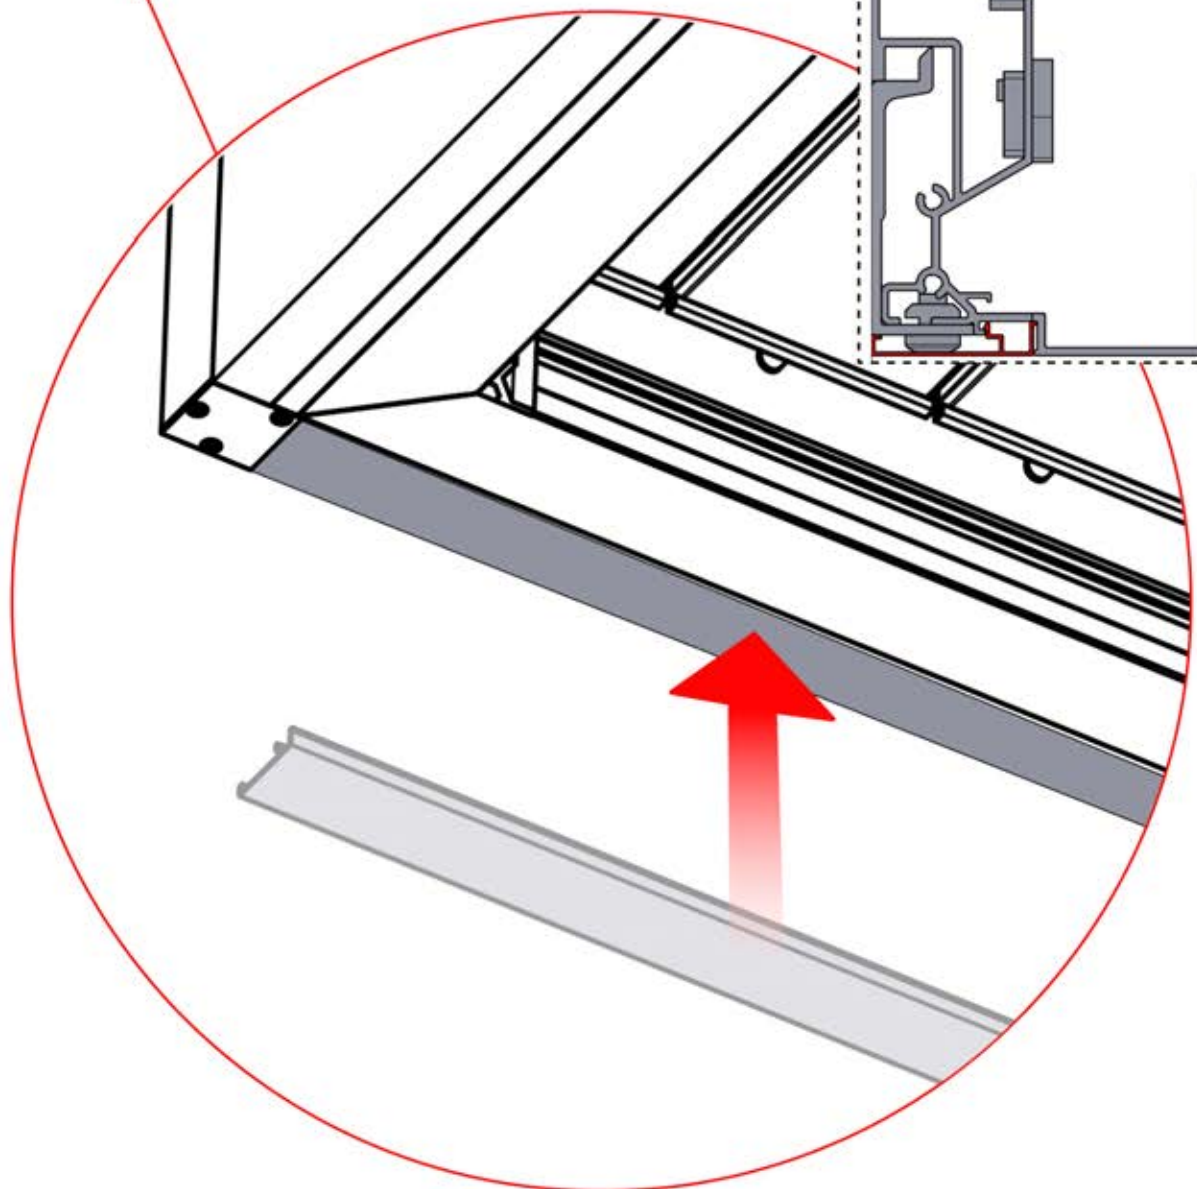

68

x1
PERGOLUX

4

ANTHRACITE: B247
BLANC: B255
NOIR: B251

PN-200003334
1x