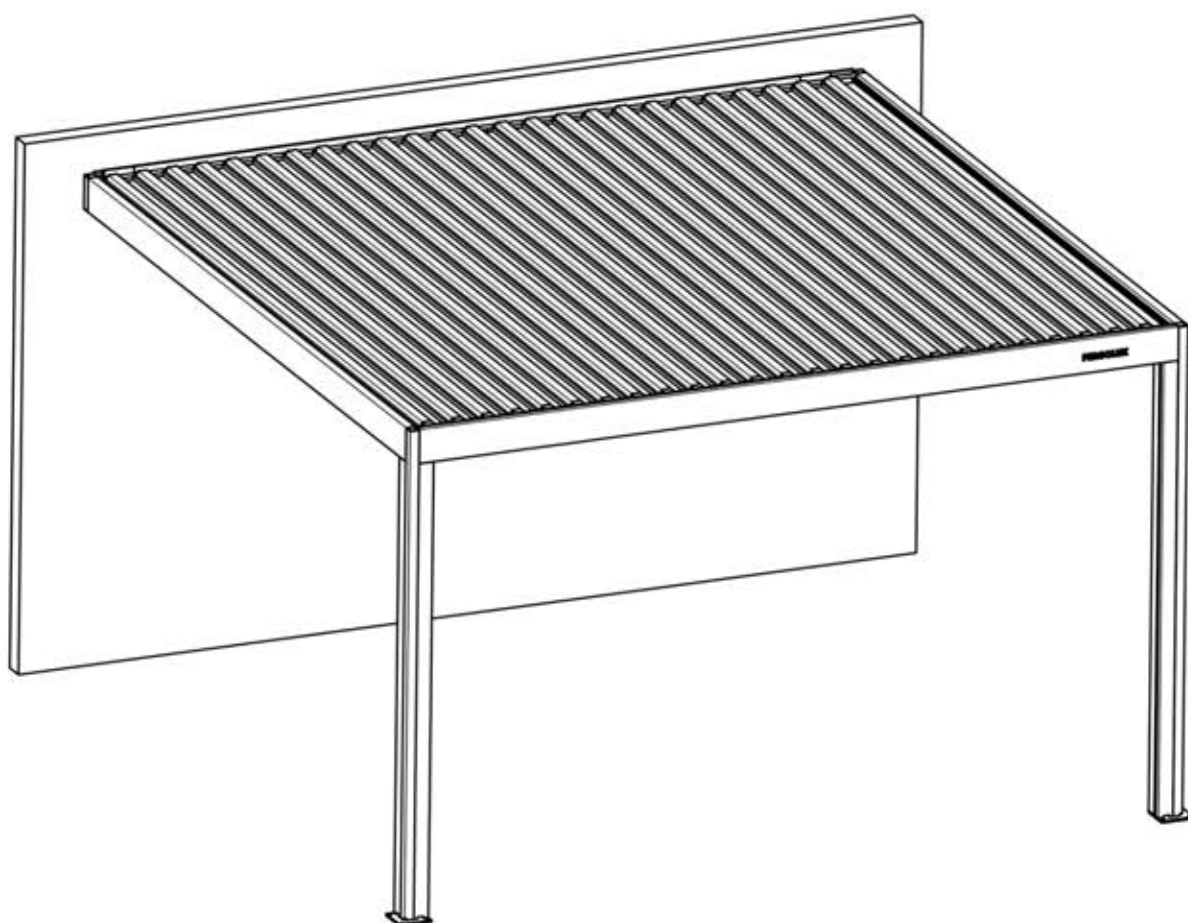

S4

PERGOLA

PRO

3 × 4m / 10' x 13'
AUTOPORTÉE

PERGOLUX

Designed and
developed
in Norway

Type Approved
Regular
Production
Surveillance

www.tuv.com
ID: 1111293124