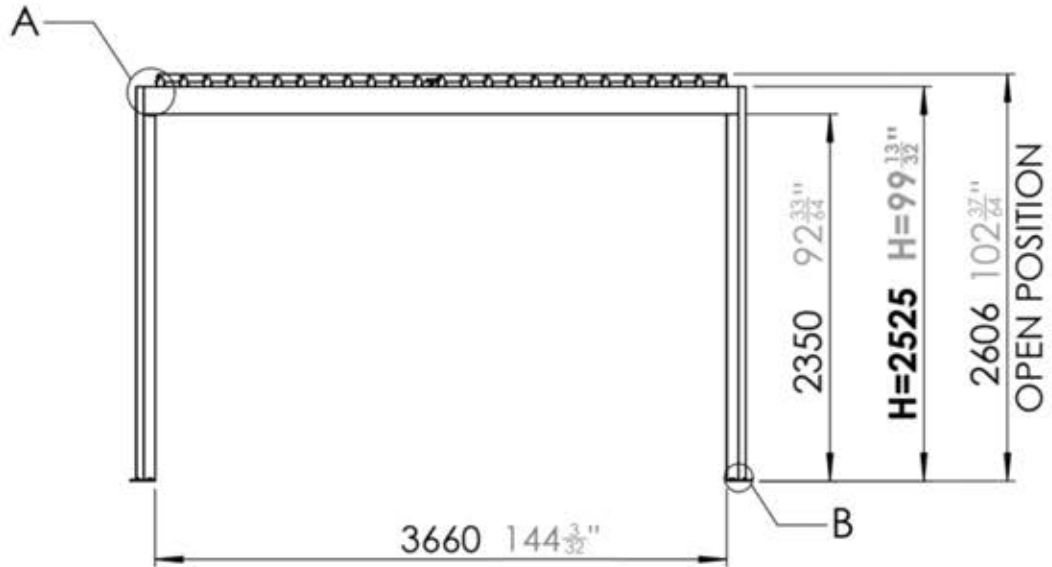

3 × 4 M / 10' x 13'