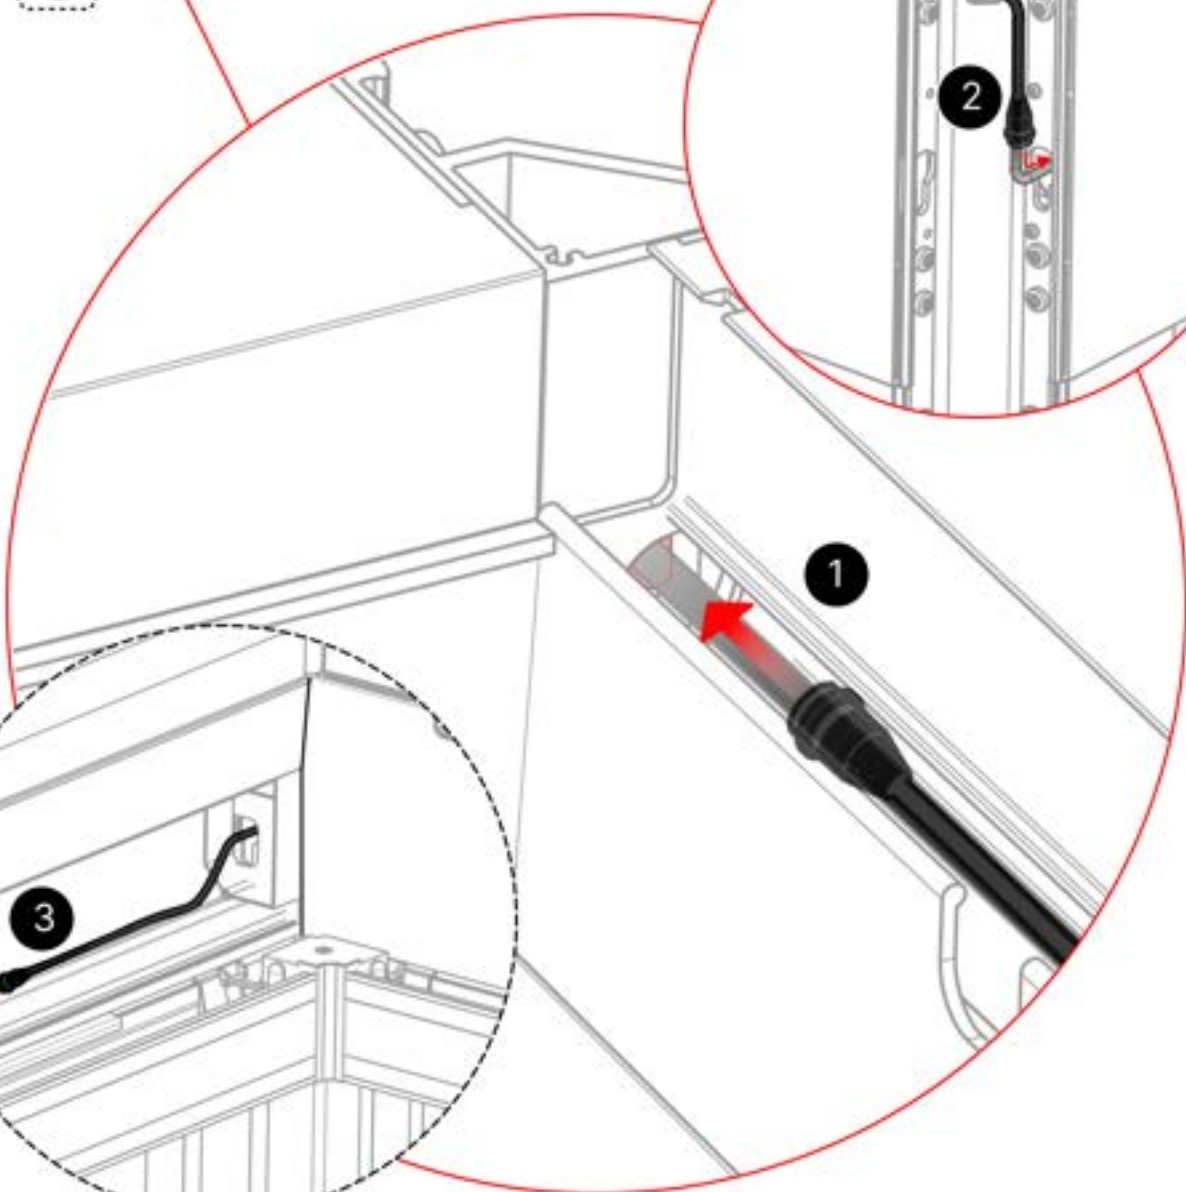

x1 PERGOUEX **6**
ANTHRACITE: L246
WHITE: L250
BLACK: L248

PN-200002494
1x

PN-200002134
2x

38

39

LED CABLE

6 LED HARNESS

41