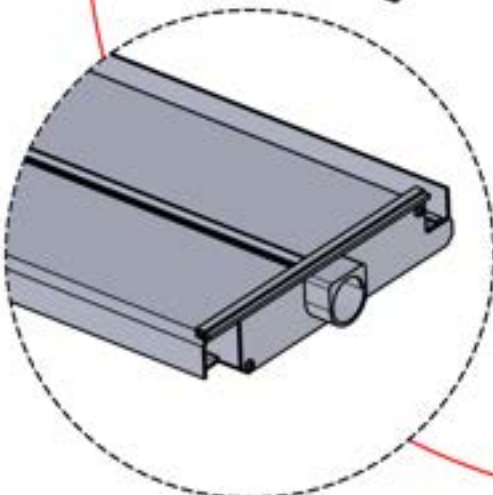

 PN-200002365
6x

 Please remove these three components from the LED louver. They must be detached to facilitate the LED installation beginning at step 63

6

47

x3
PERGOLUX
PERGOLUX
PERGOLUX

5

ANTHRACITE: L258
WHITE: L262
BLACK: L260