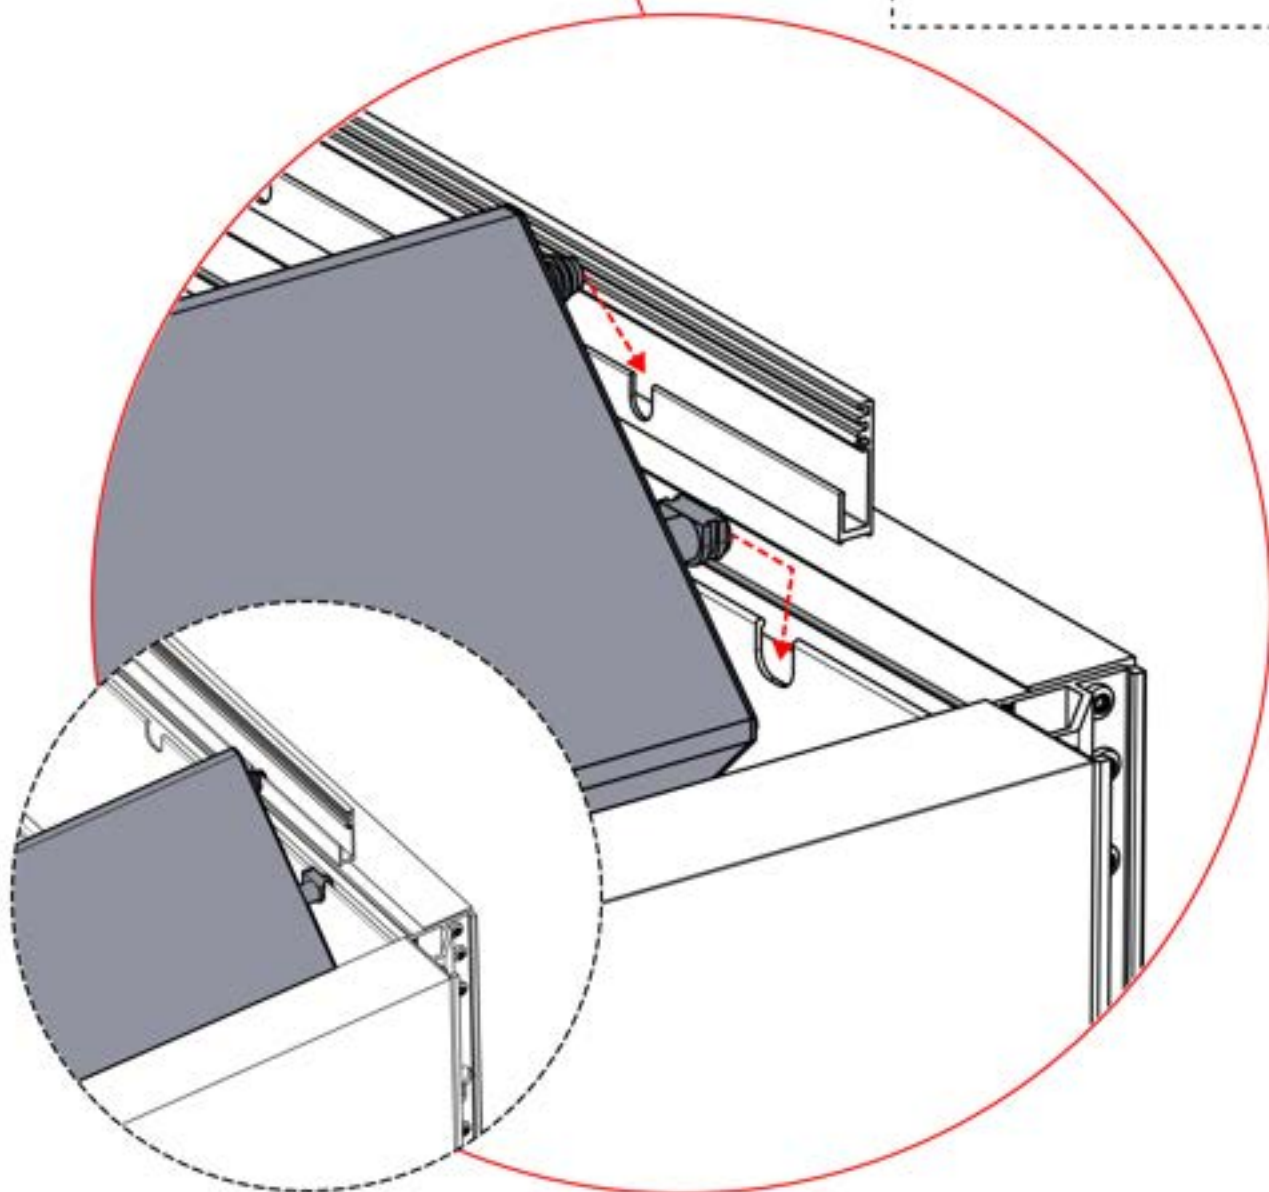

60

x7
PERGOUEX

6

ANTHRACITE: L246
WHITE: L250
BLACK: L248

S

PN-200002367

1x