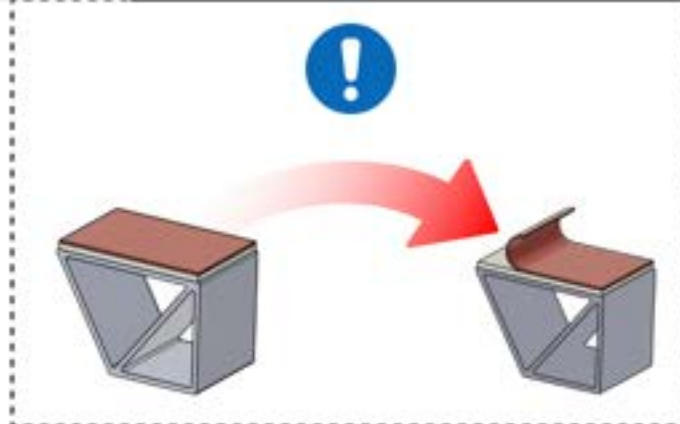

01

	6		PN-200002286 4x
ANTHRACITE: L246 WHITE: L250 BLACK: L248