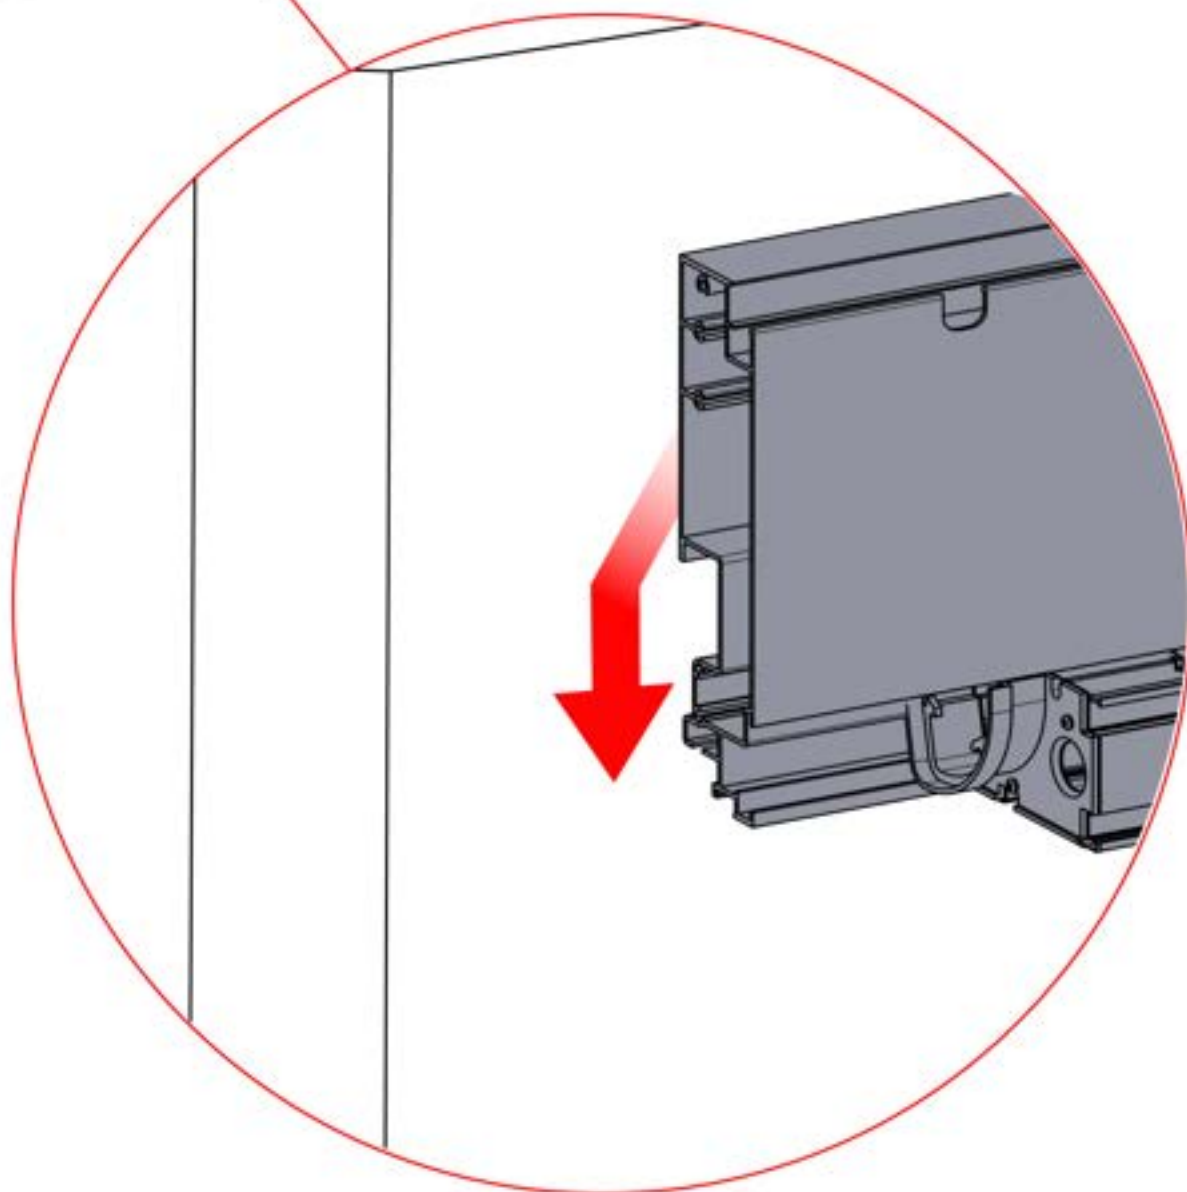

5400mm

2356 mm
92 3/4"

05

x7
PERGOLUX

2

ANTHRACITE: B298
WHITE: B302
BLACK: B306

PN-200003526
1x

06