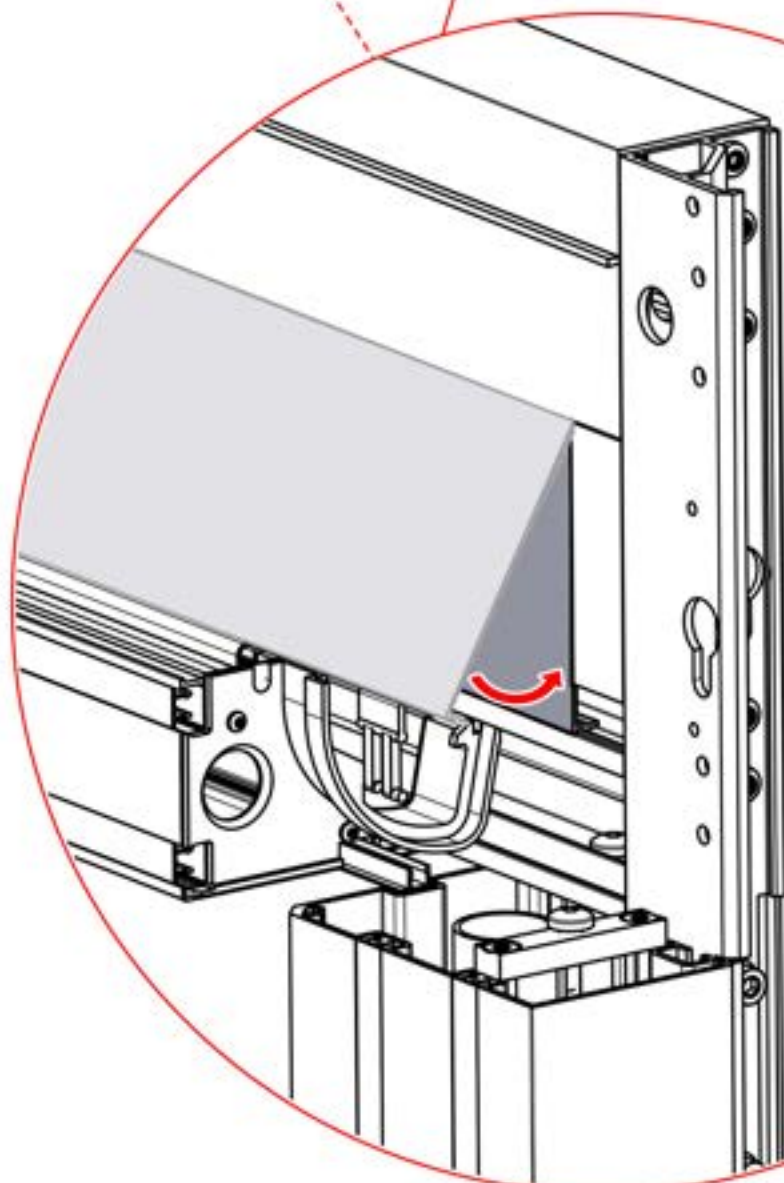

!
Matter Antenna

43

x1
PERGOLUX

3

ANTHRACITE: B314
WHITE: B316
BLACK: B318

PN-200002352
2x

2

INFORMATION