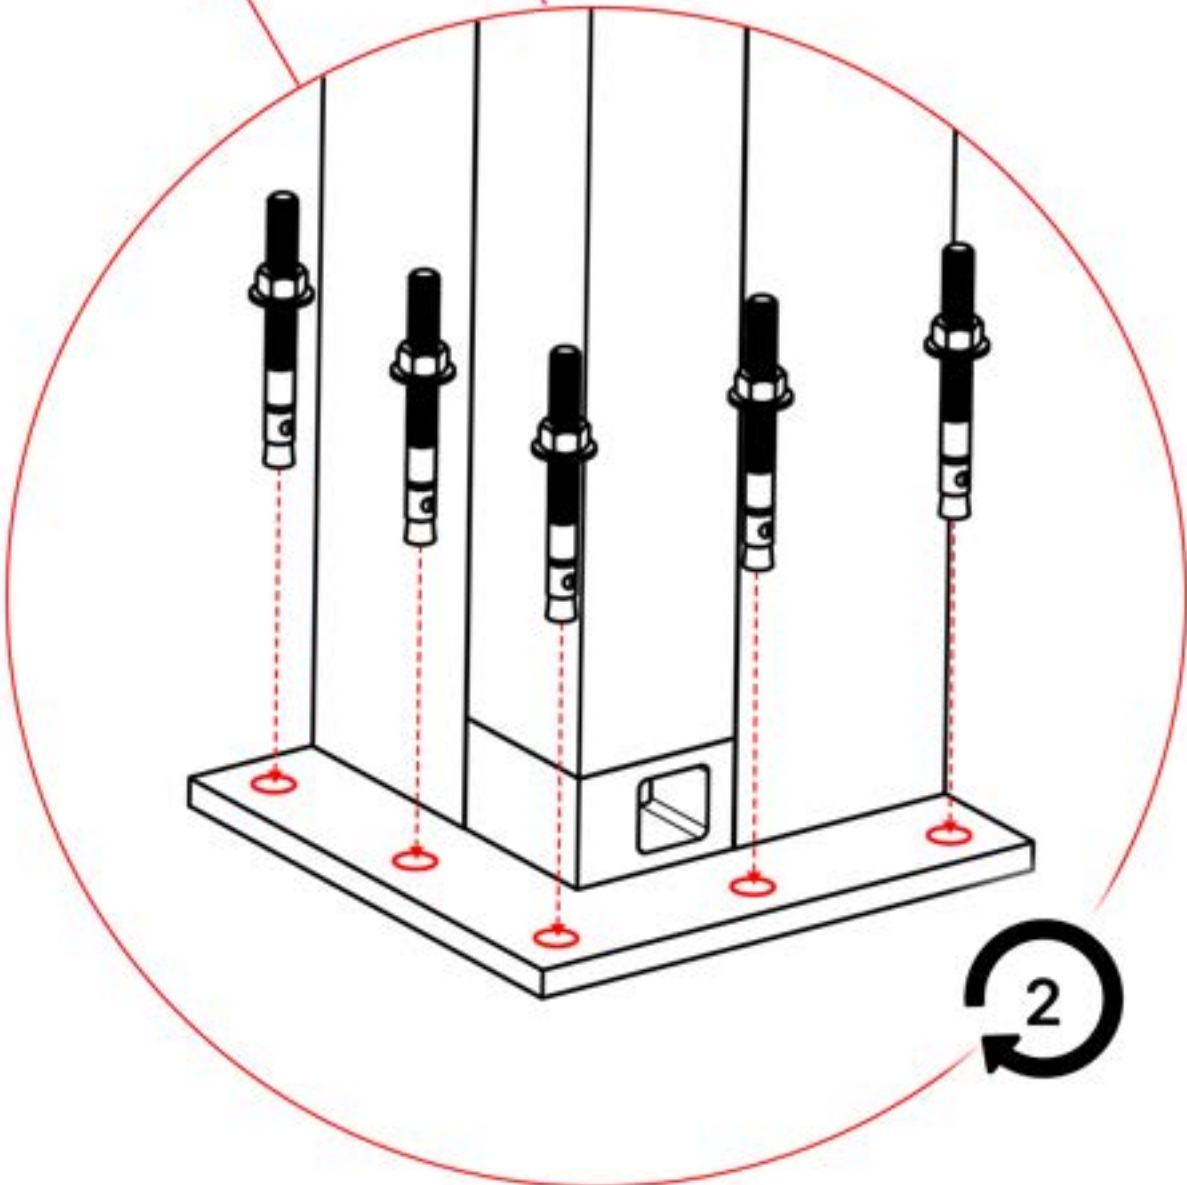

74

2

ANTHRACITE: B298
WHITE: B302
BLACK: B306

75

S4 PERGOLUX | PERGOLA PRO MAX WALLMOUNTED

4 X 6 M / 13' x 16'