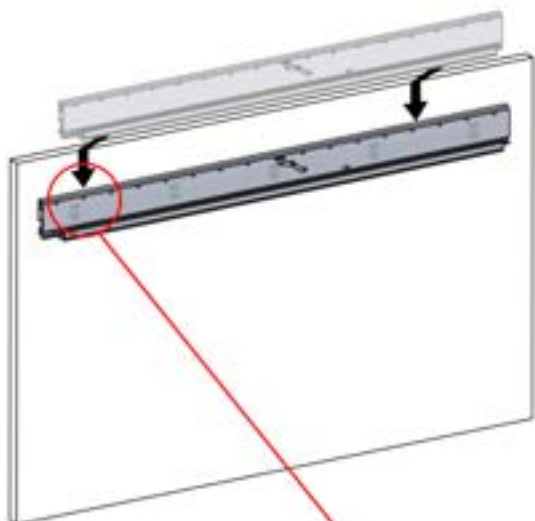

5400mm

2356 mm
92 3/4"

05

x7
PERGOLUX

2

ANTHRACITE: B298
WHITE: B302
BLACK: B306

PN-200003526
1x

06