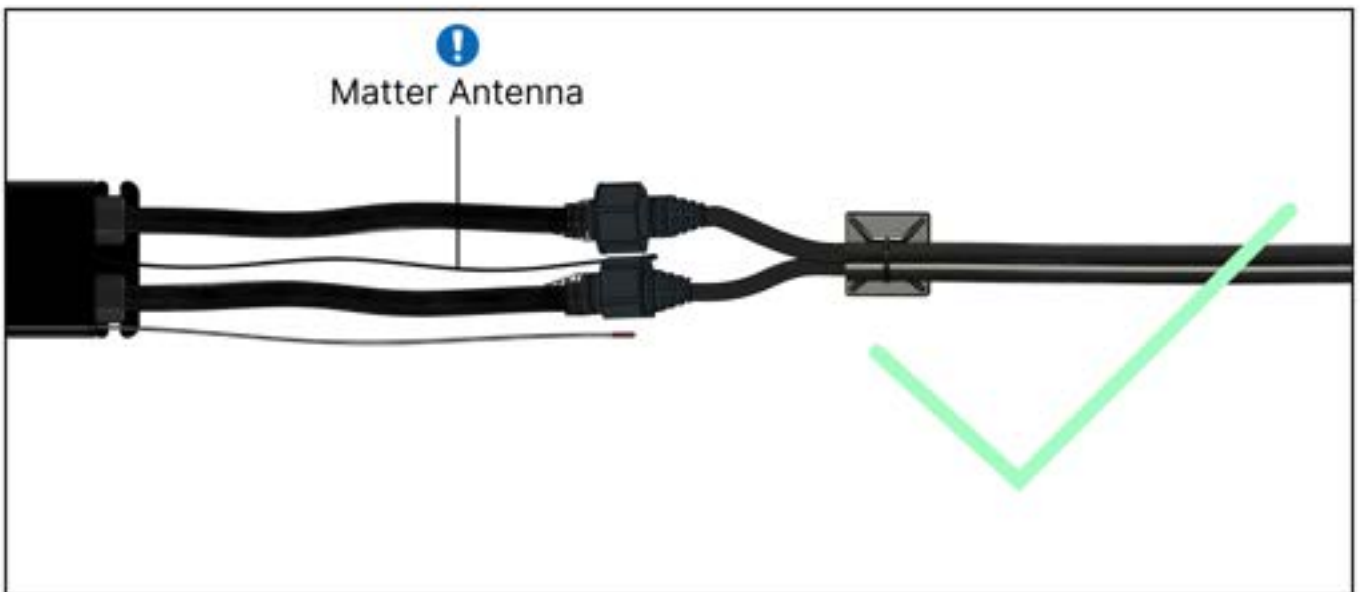

41

CONTROL BOX	S4	PN-200002683 5x
! Keep the Matter Antenna wire free and do not tie them with LED and Motor wire		PN-200002684 10x