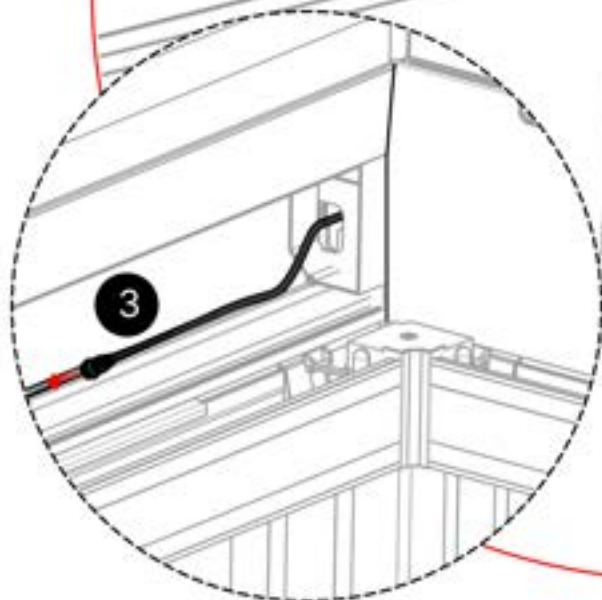

39

LED CABLE

6 LED HARNESS