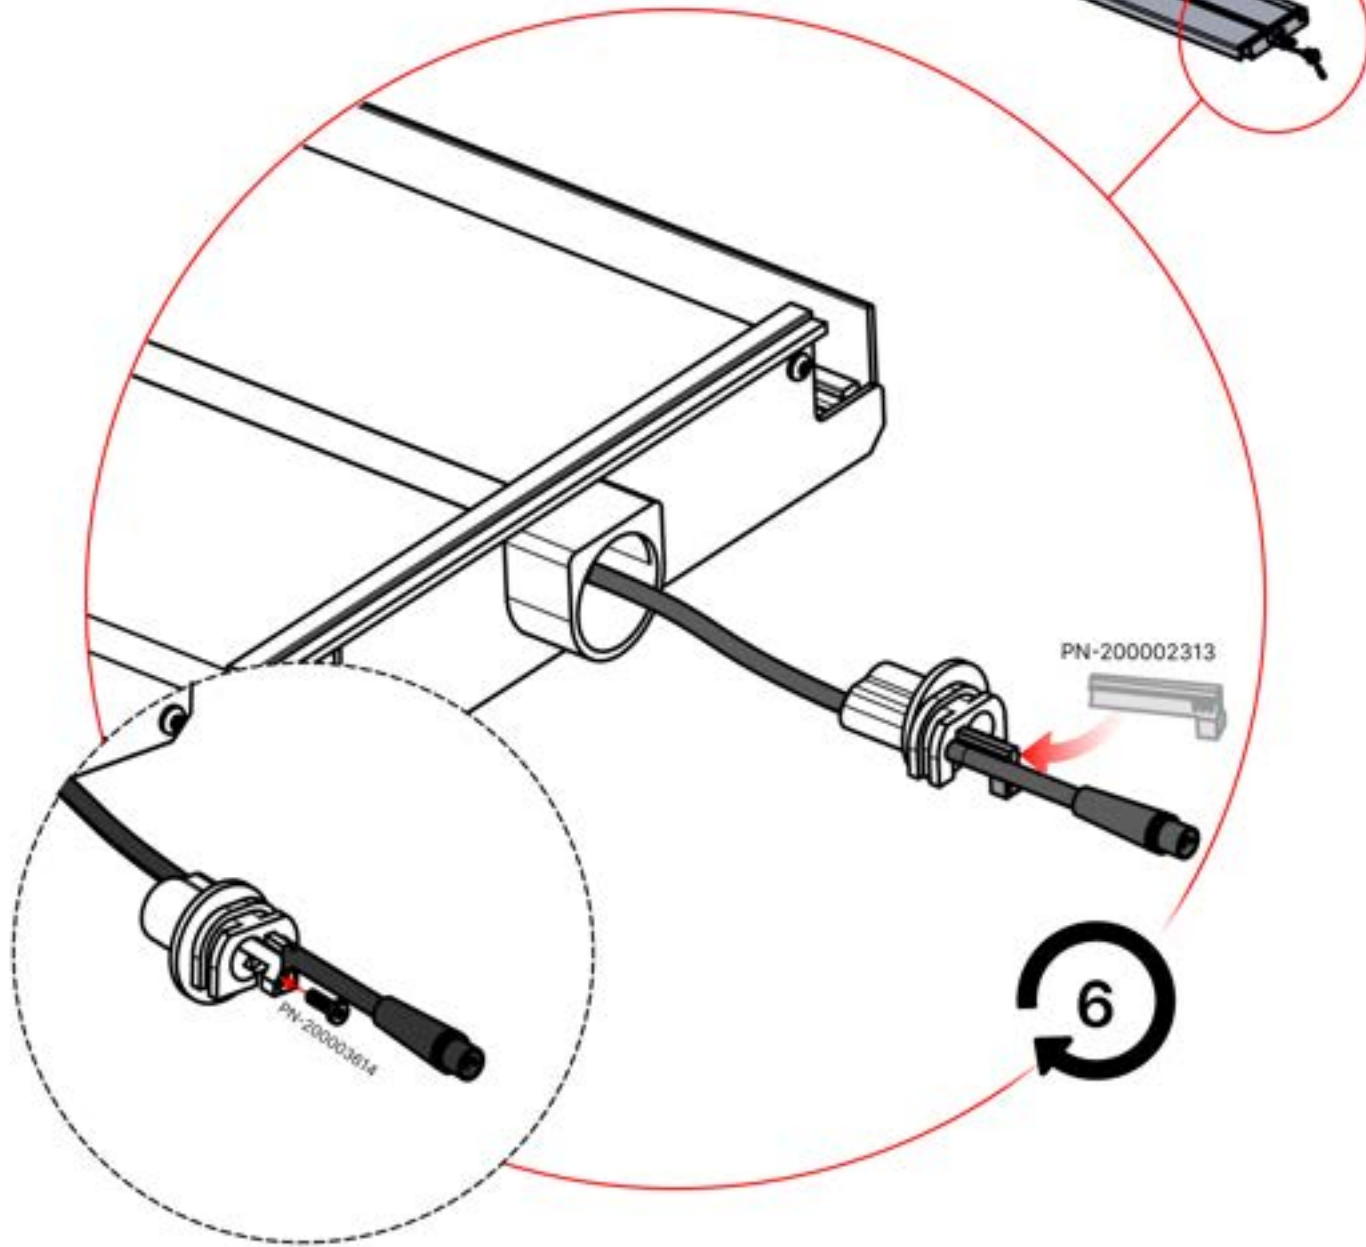

53

x3
PERGOLUX
PERGOLUX
PERGOLUX

5

ANTHRACITE: L258
WHITE: L262
BLACK: L260

PN-200002365
6x

Use part PN-200002313 to secure the LED cable within the smaller aperture