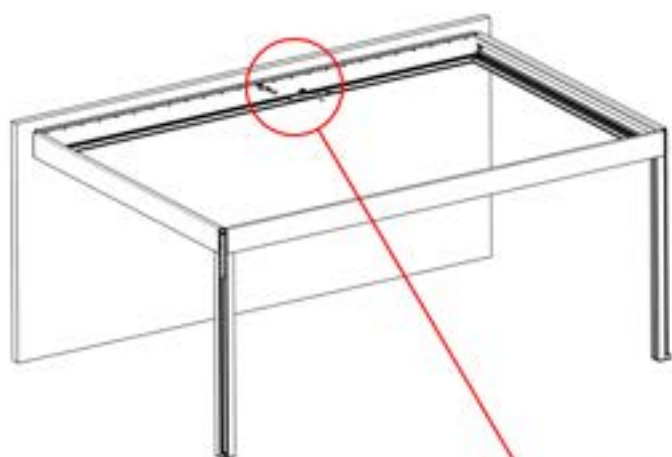

 **GROUNDING**

33

!
Power Cable can be
routed through all
the Poles.

34

35

36

37

x1 PERGOUEX **2**
ANTHRACITE: B298
WHITE: B302
BLACK: B306