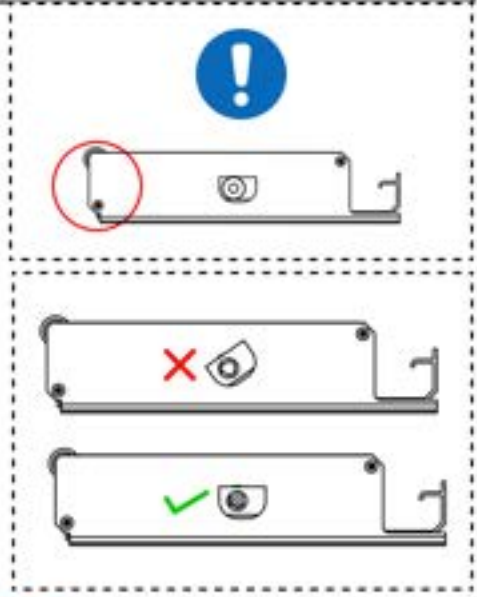

57

4

ANTHRACITE: L270
WHITE: L274
BLACK: L272

E

PN-200002363

1x