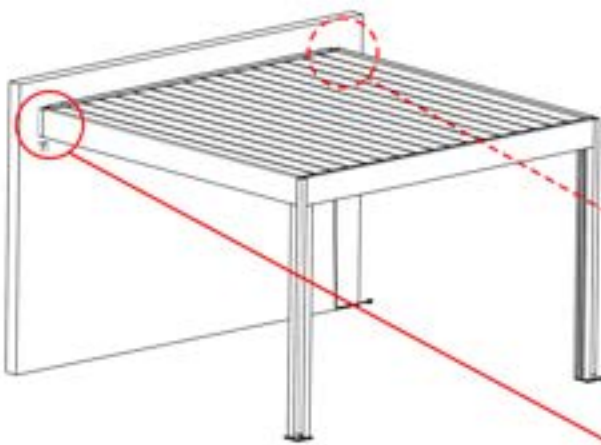

72

ANTHRACITE: L246
WHITE: L250
BLACK: L248