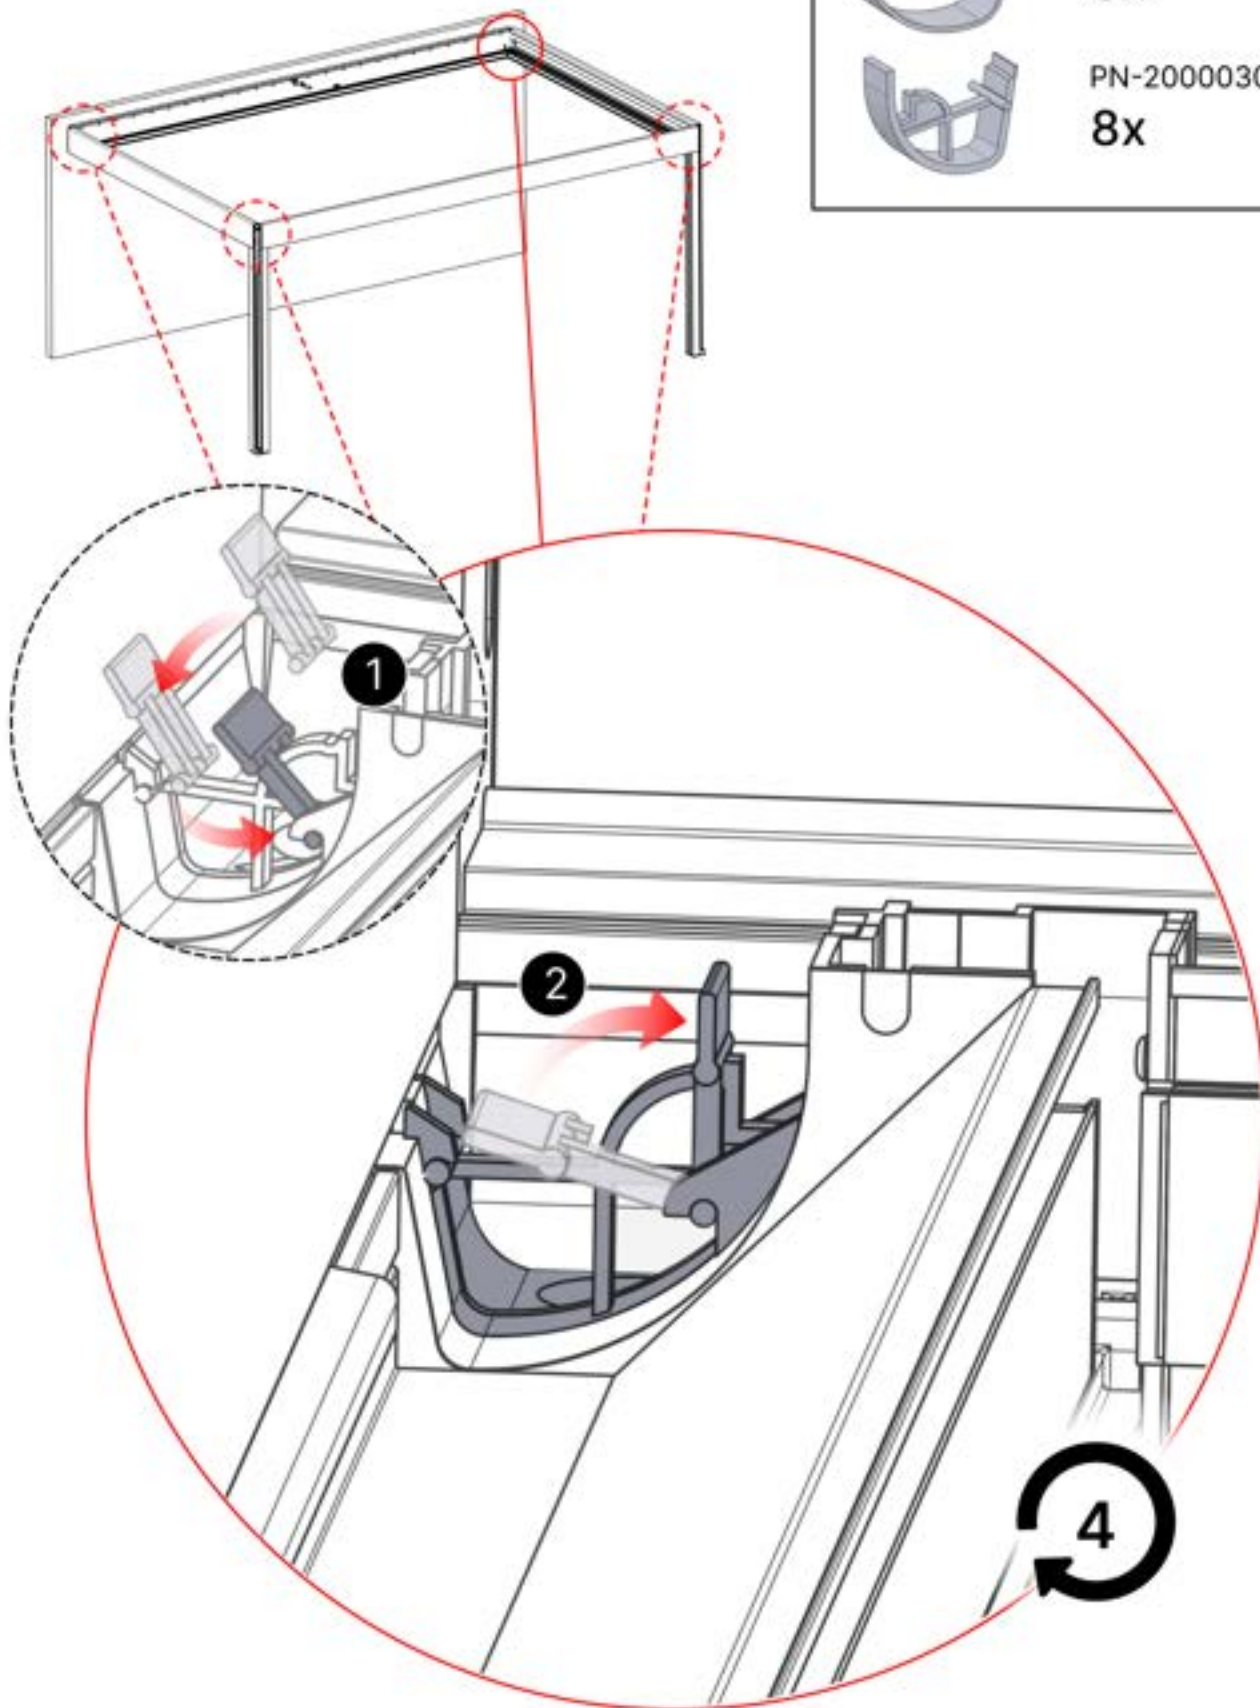

24

6

x7
PERGOLUX

ANTHRACITE: L246
WHITE: L250
BLACK: L248

PN-200003051
8x

PN-200003050
8x

PN-200003049
8x