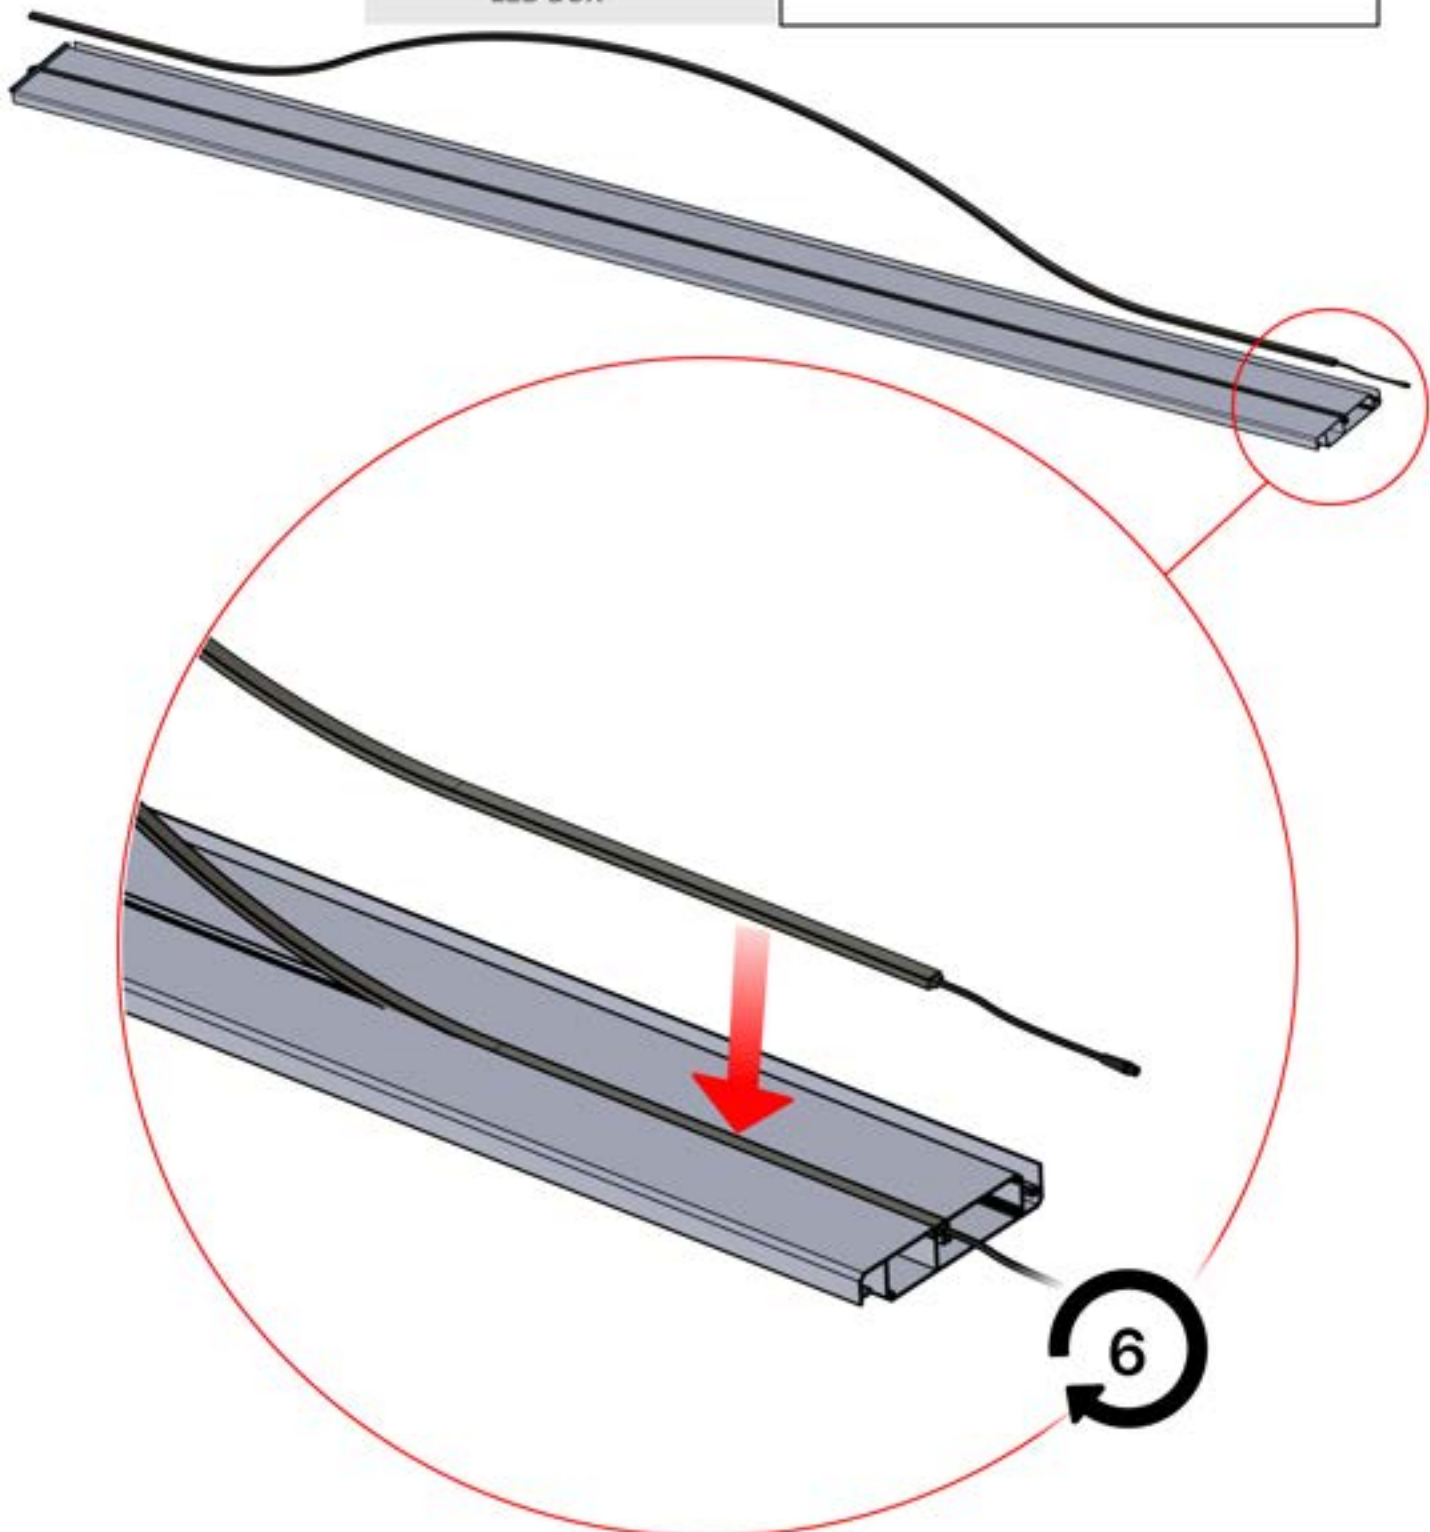

48

x3
PERGOLUX
PERGOLUX
PERGOLUX

5

ANTHRACITE: L258
WHITE: L262
BLACK: L260

PERGOLUX

10

LED BOX

PN-200002365
6x

LED STRIP
4x