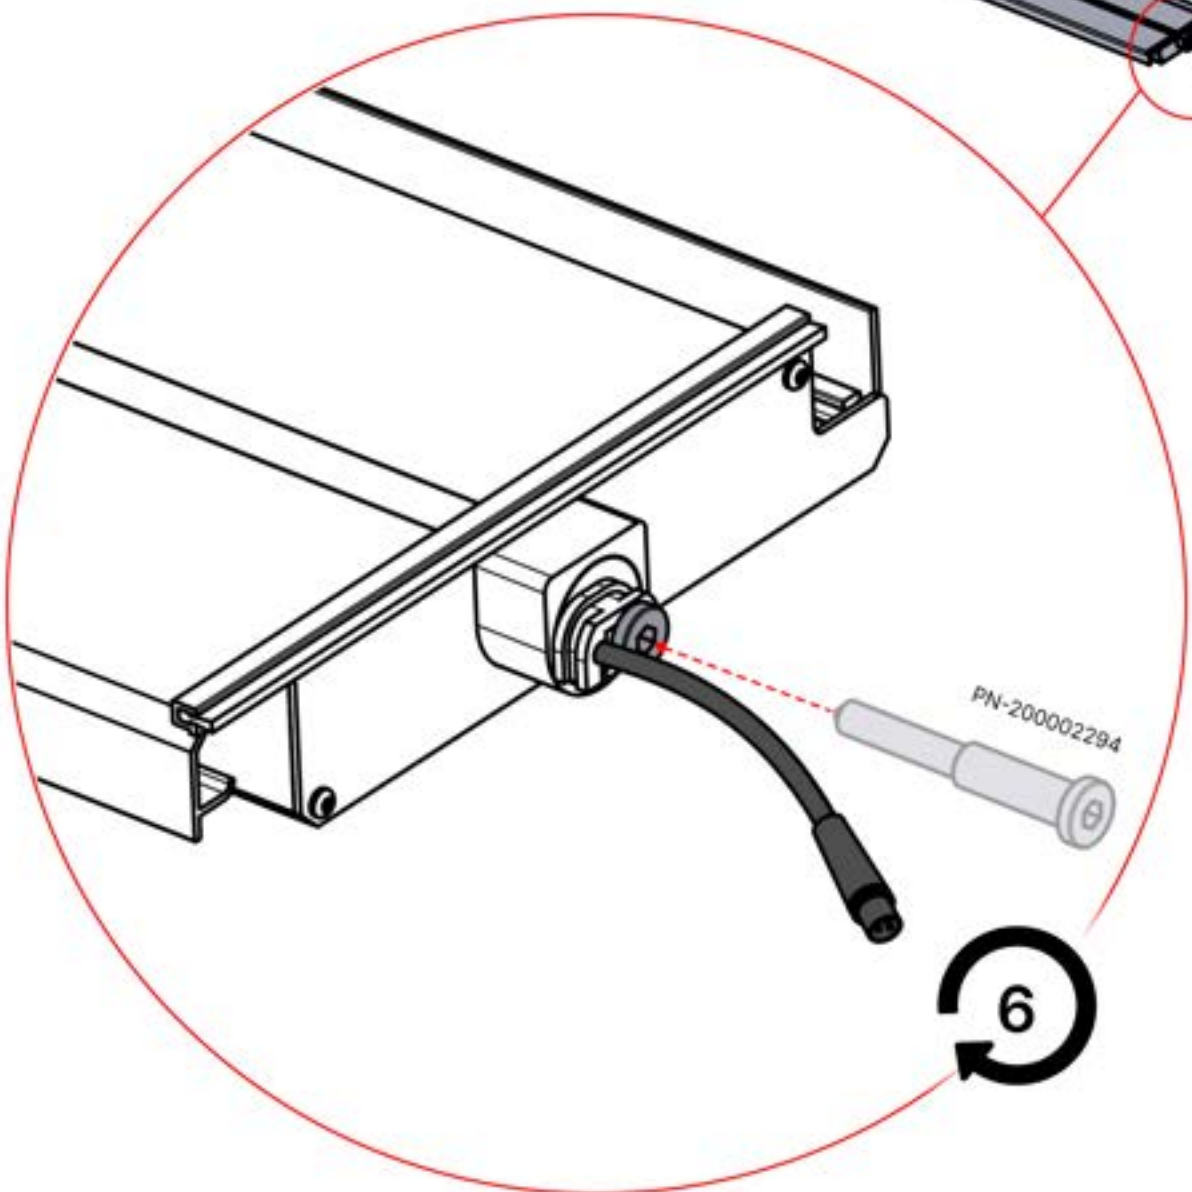

6

55

x3
PERGOLUX
PERGOLUX
PERGOLUX

5

ANTHRACITE: L258
WHITE: L262
BLACK: L260

PN-200002365
6x

57

4