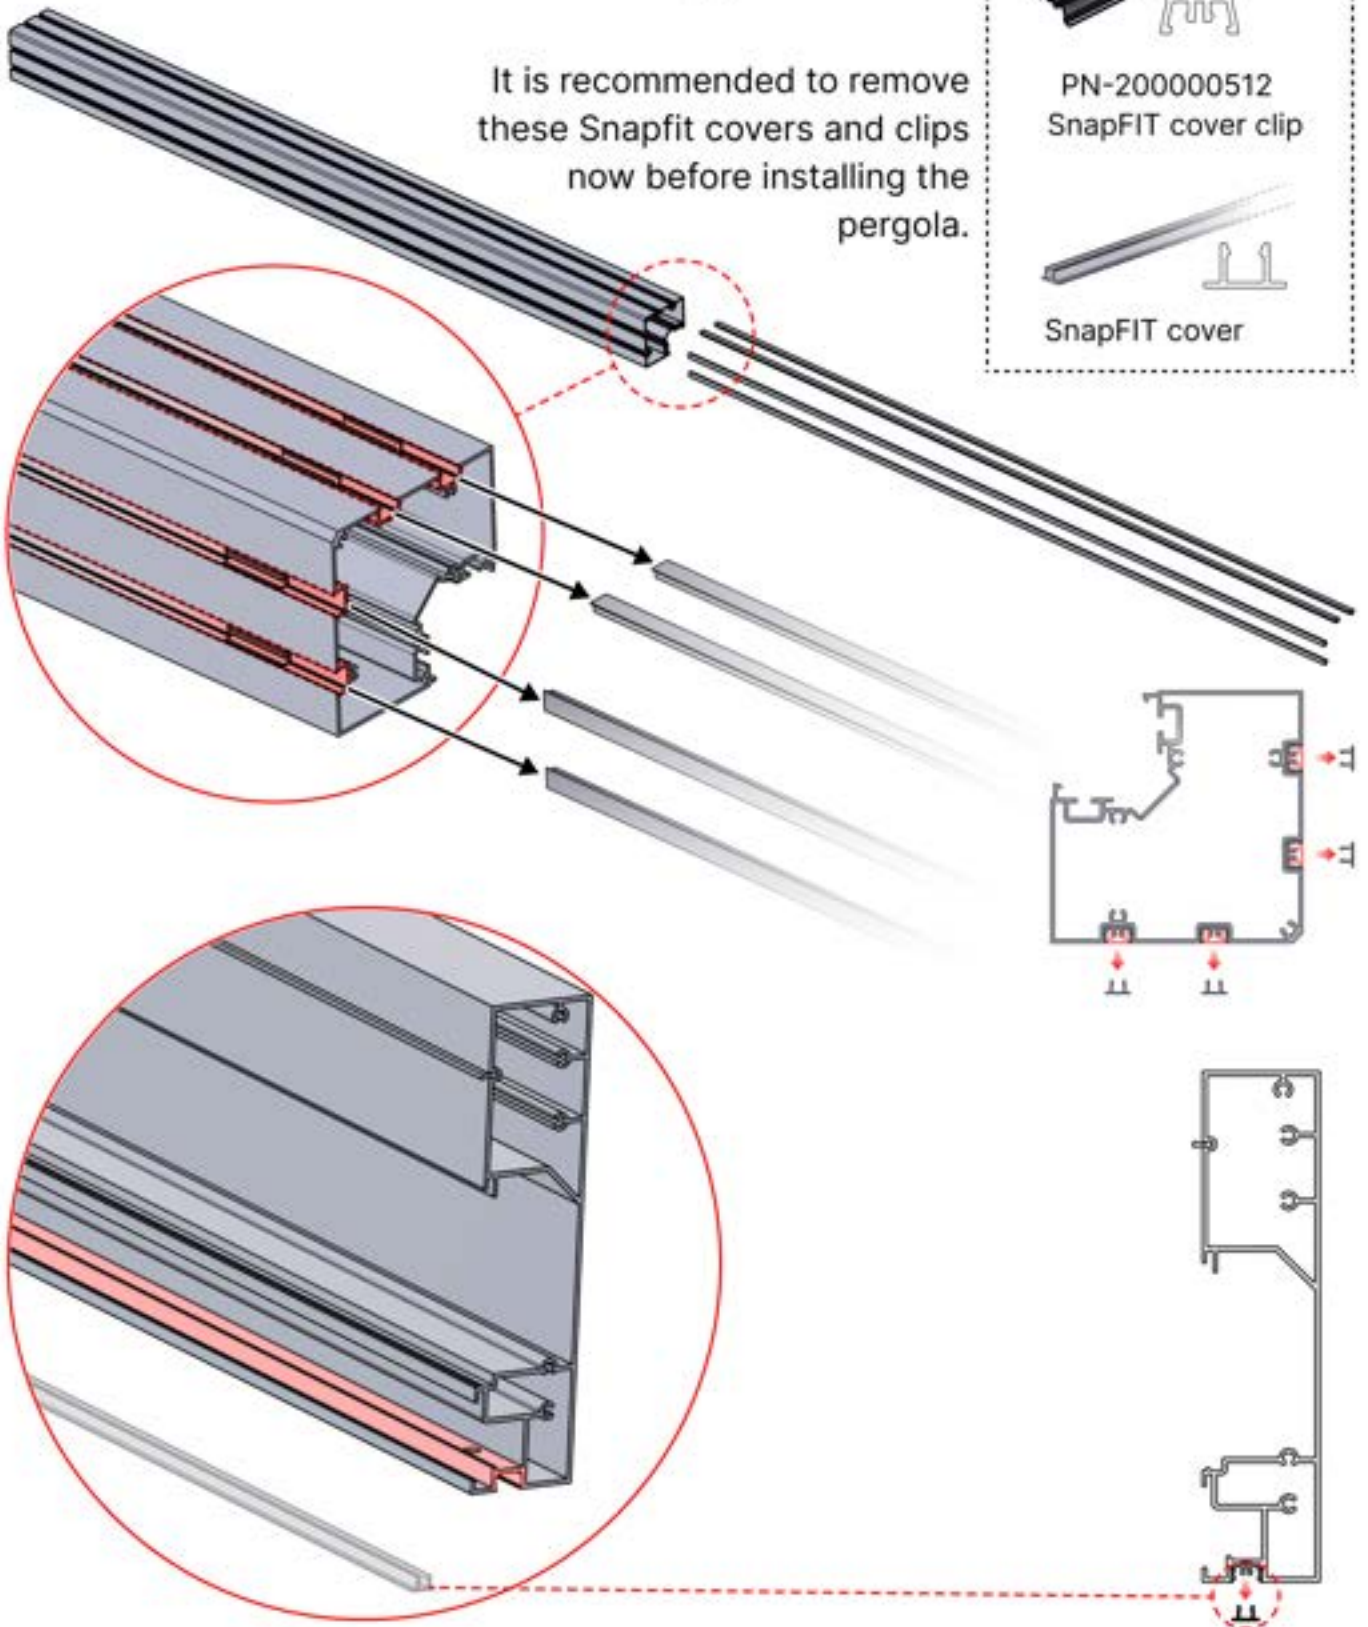

INFORMATION

Are you installing a screen, slat wall or glass wall?

It is recommended to remove these Snapfit covers and clips now before installing the pergola.

Cover and clips

PN-200000512
SnapFIT cover clip

SnapFIT cover