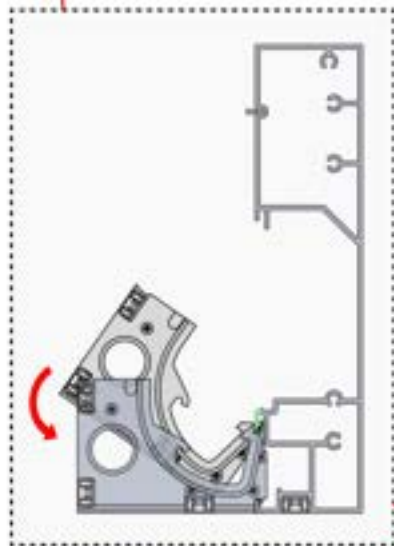

21

ANTHRACITE: B298
WHITE: B302
BLACK: B306

ANTHRACITE: B314
WHITE: B316
BLACK: B318