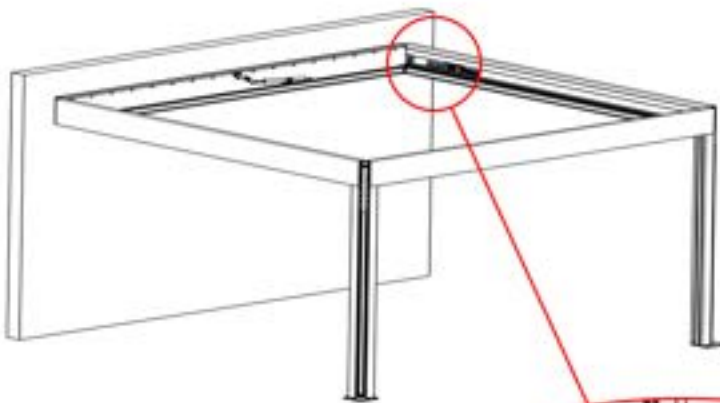

!
Power Cable can be
routed through all
the Poles.