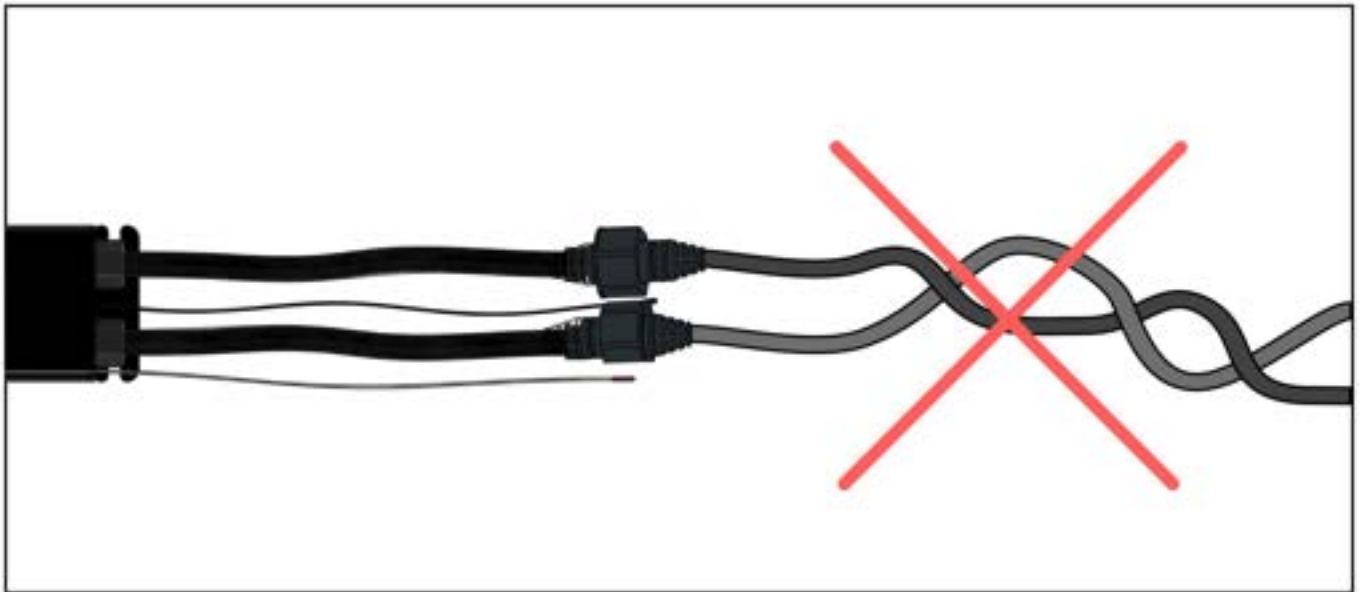

41

CONTROL BOX	S4	PN-200002683 5x
! Keep the Matter Antenna wire free and do not tie them with LED and Motor wire		PN-200002684 10x