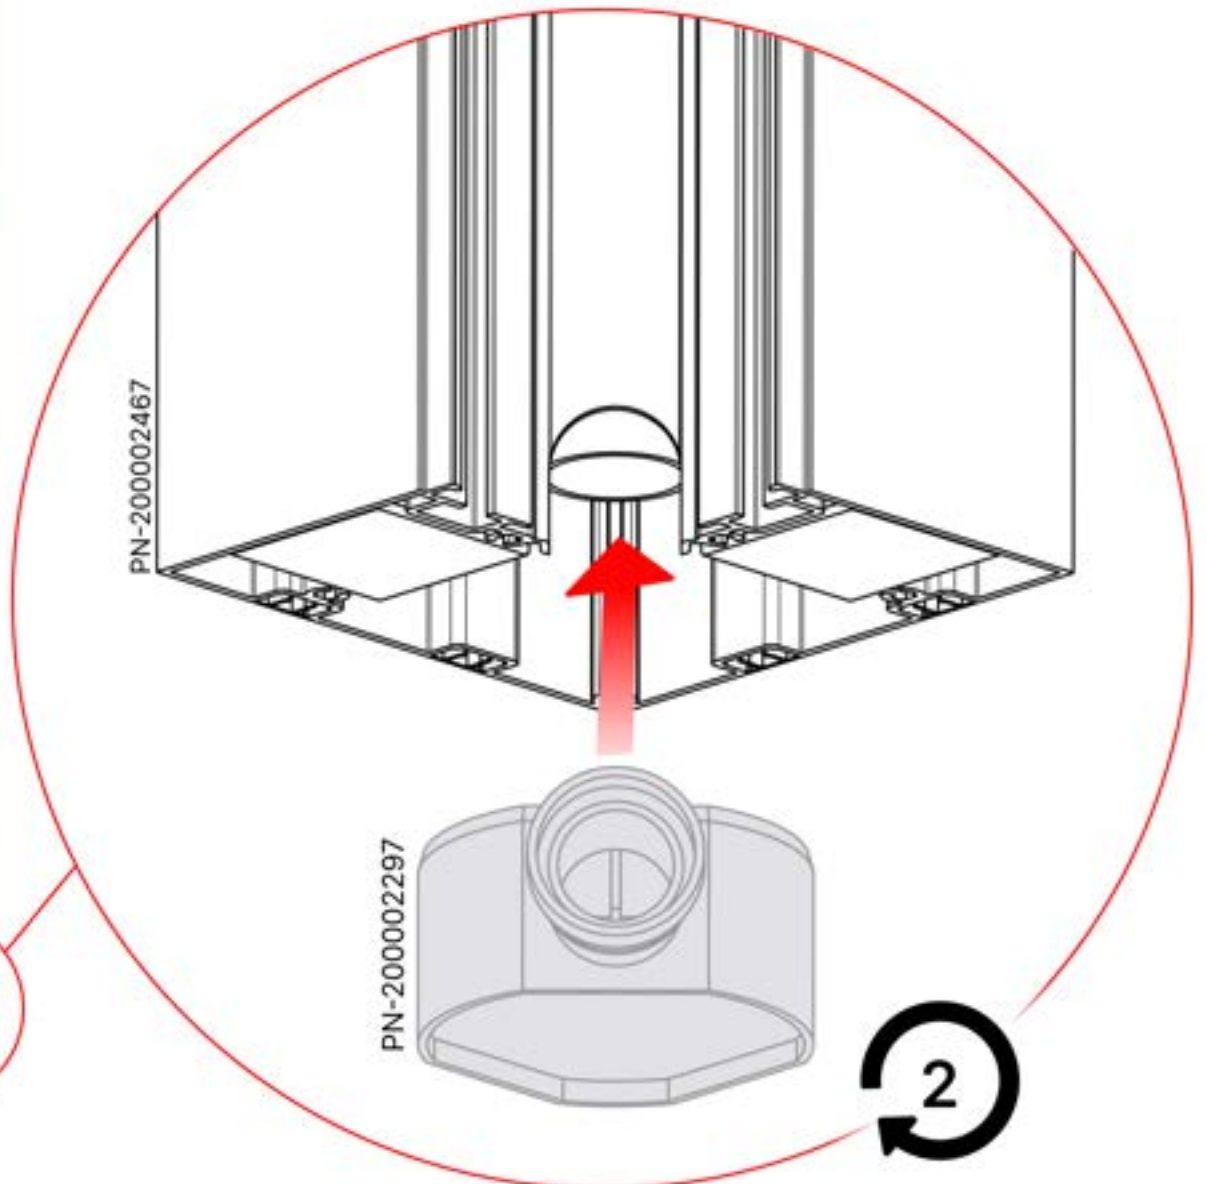

02

1

x1
PERIGOUX

ANTHRACITE: C126
WHITE: C127
BLACK: C128

PN-200002467
2x

PN-200002297
2x