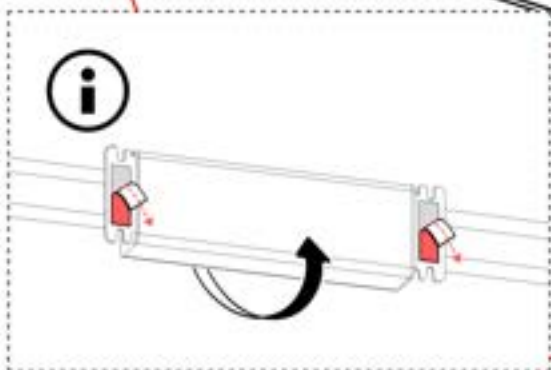

31

!
Control Box can be installed on Preferred W BEAM