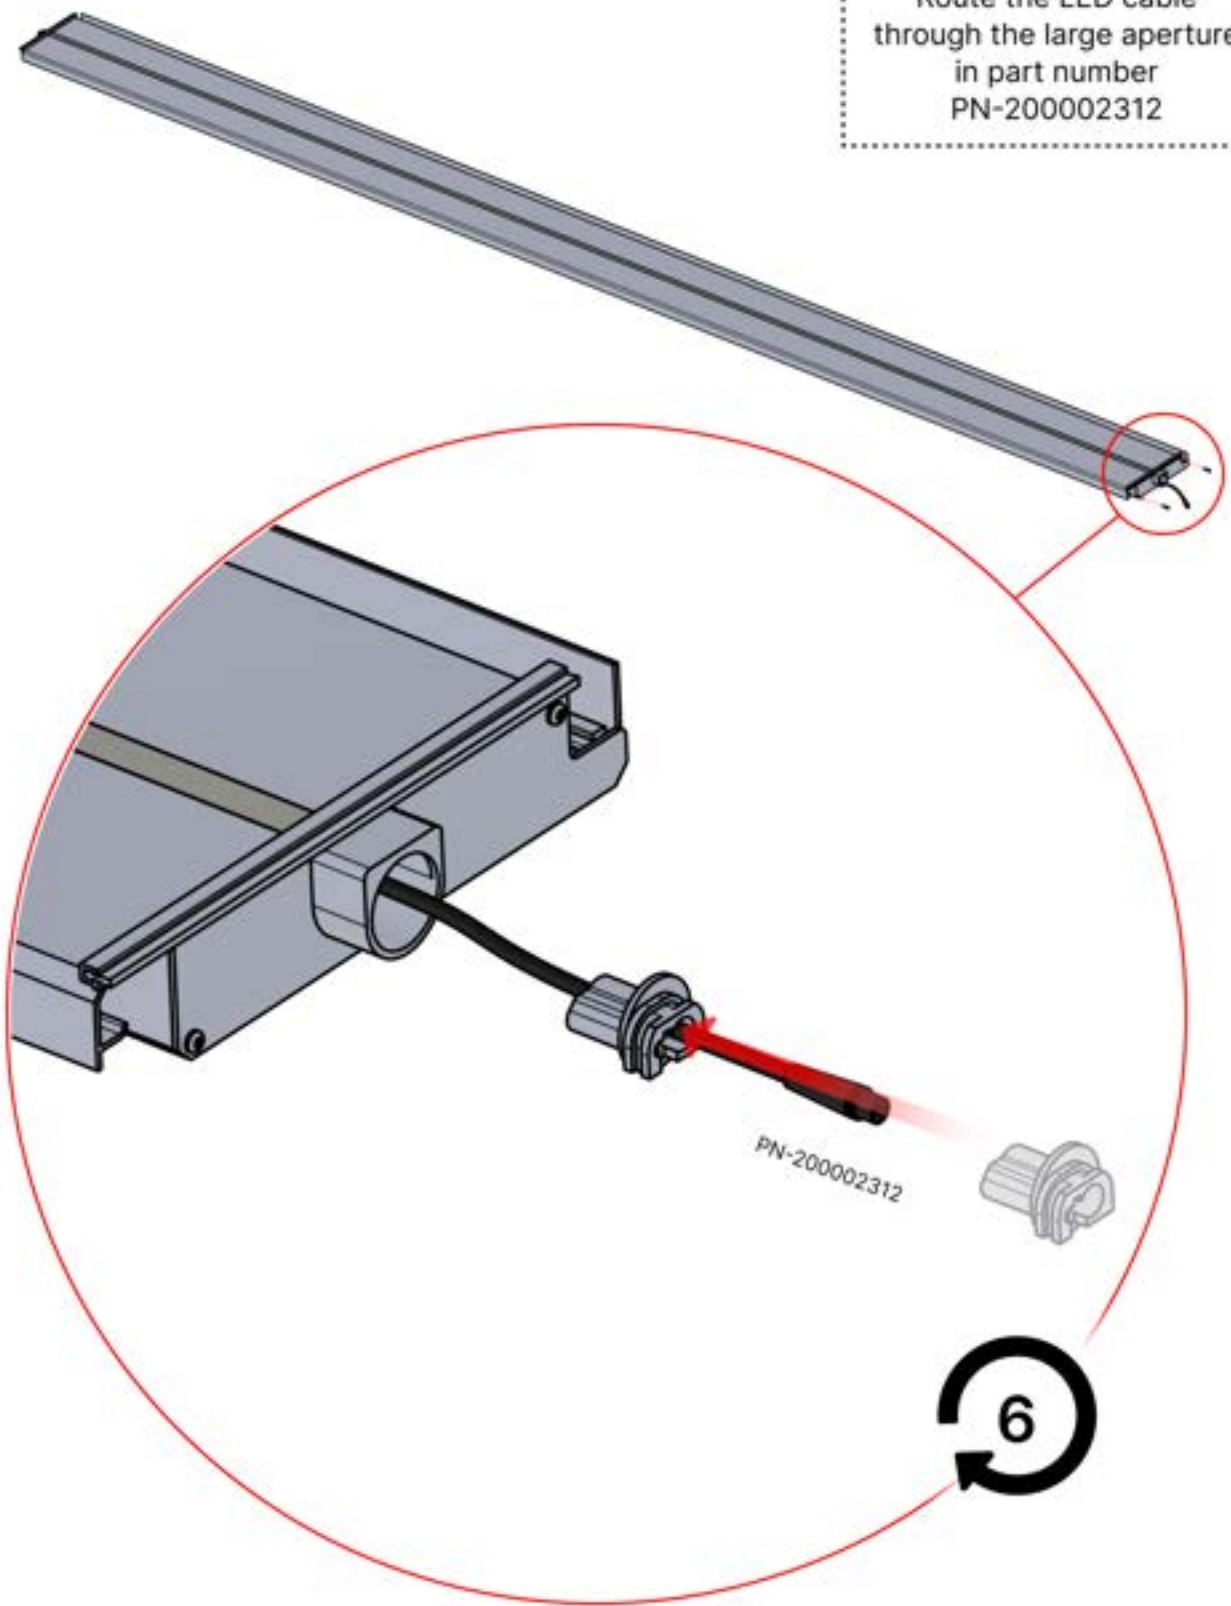

Route the LED cable through the large aperture in part number PN-200002312

52

x3
PERGOLUX
PERGOLUX
PERGOLUX

5

ANTHRACITE: L258
WHITE: L262
BLACK: L260

PN-200002365
6x

Slide the LED cable from the large aperture to the smaller aperture of part PN-200002312