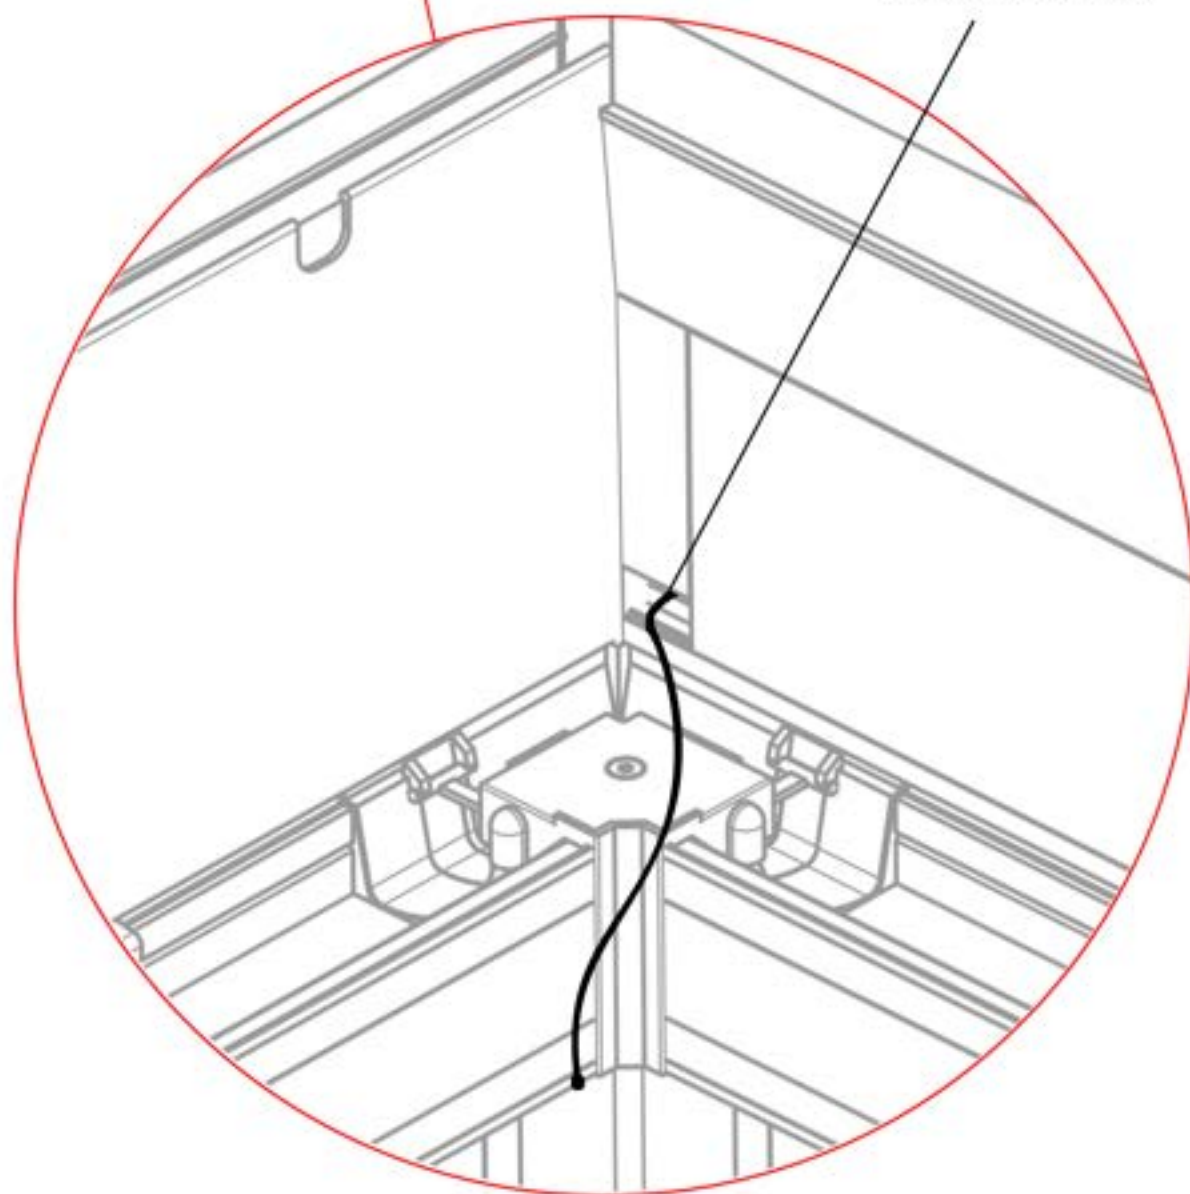

INFORMATION