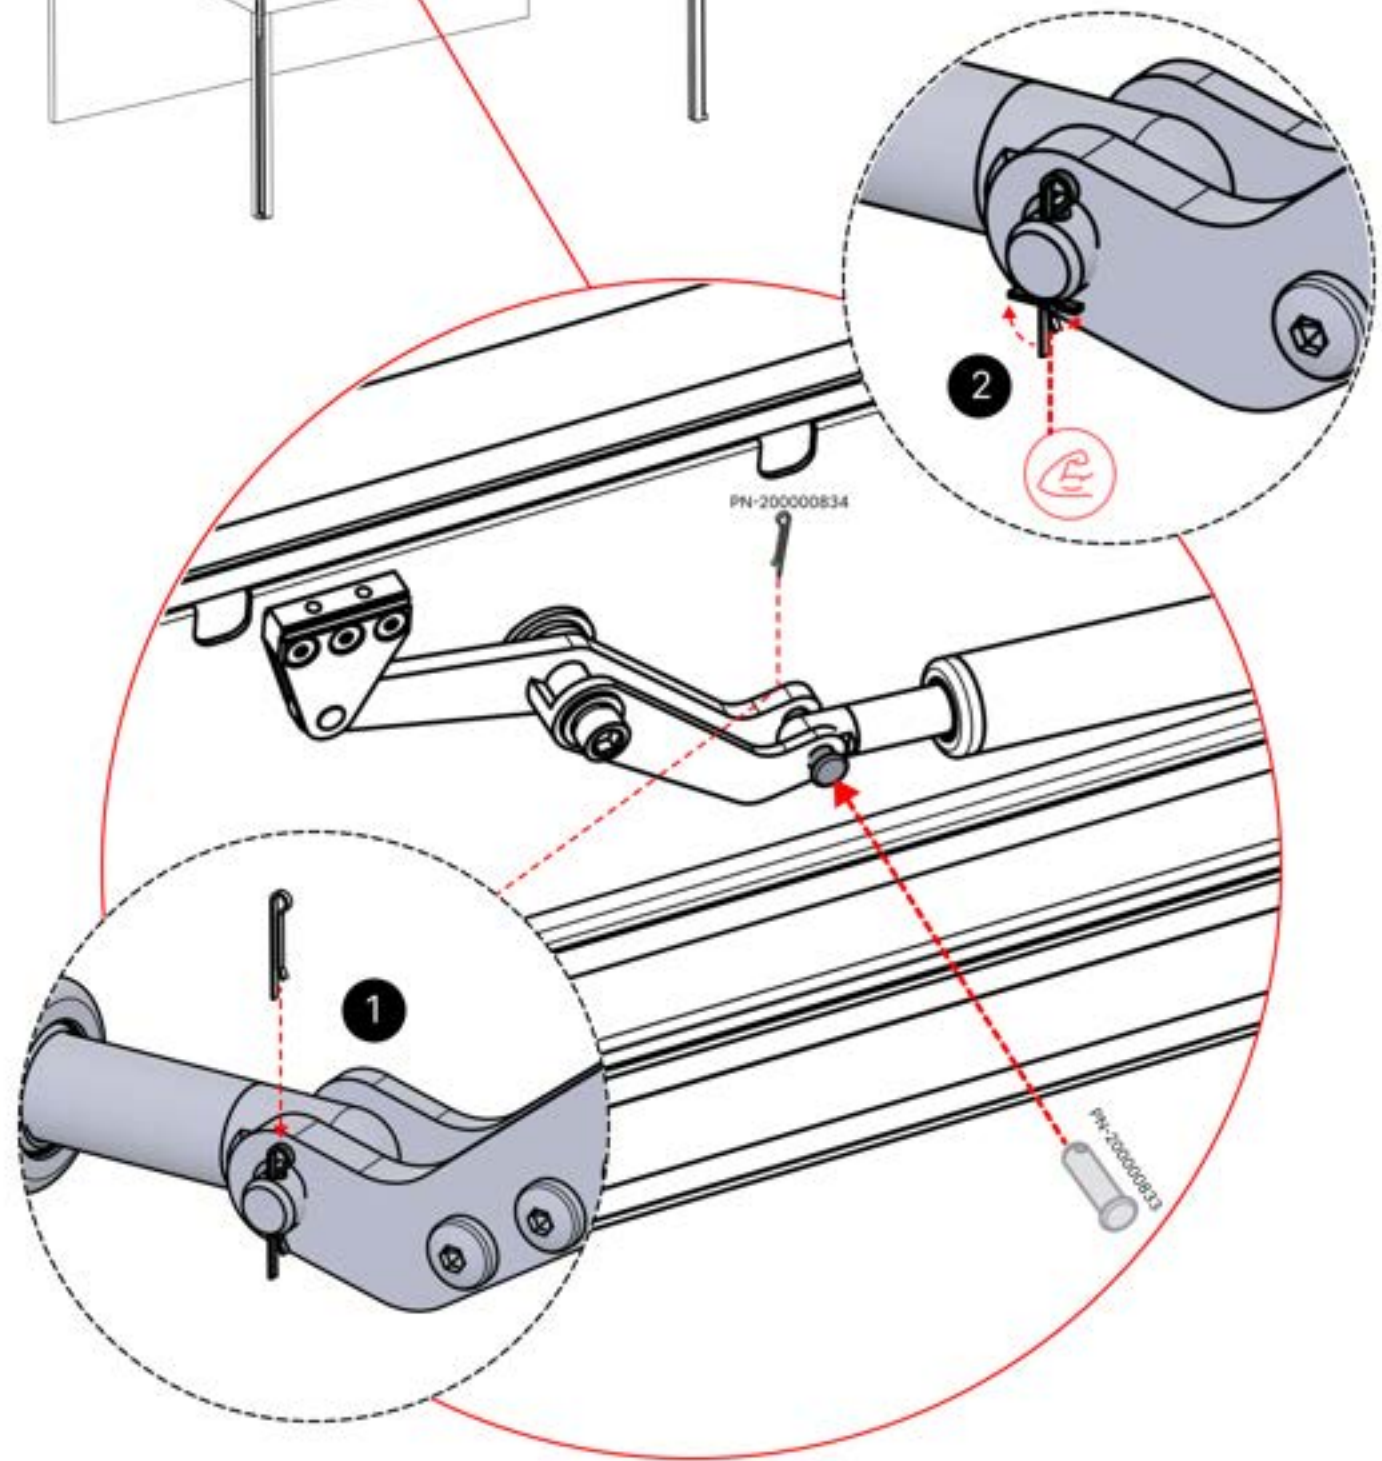

29

30

-  Motor Screw
1x
-  Split Pin
1x

INPUTS AND OUTPUTS

ITEMS IN BOX

If you are planning to route the power cable through the rear corners, drill a **10 mm** diameter hole in the corner cover (**PN-200002370**) as illustrated. This allows the cable to pass through during installation in step 71.