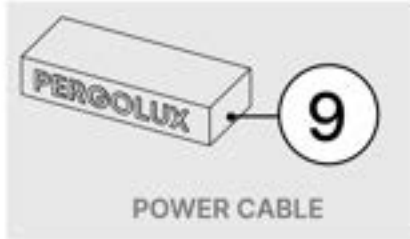

33

!
Power Cable can be
routed through all
the Poles.