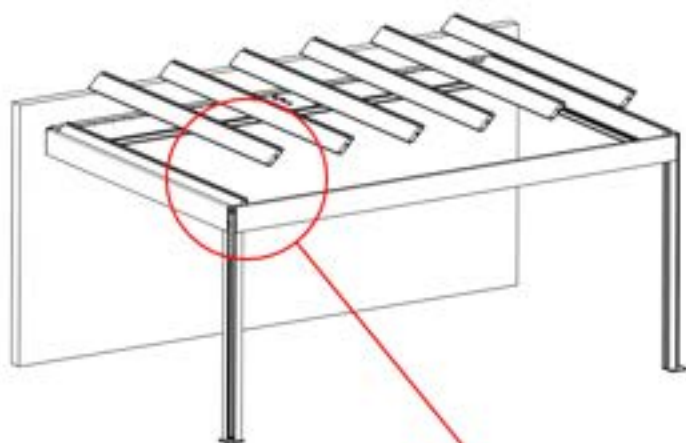

PN-200002365
6x

Connect the LED
cable to the 4-pin LED
wire

65

x3
PERGOLUX
PERGOLUX
PERGOLUX

5

ANTHRACITE: L258
WHITE: L262
BLACK: L260

PN-200002365
6x

66