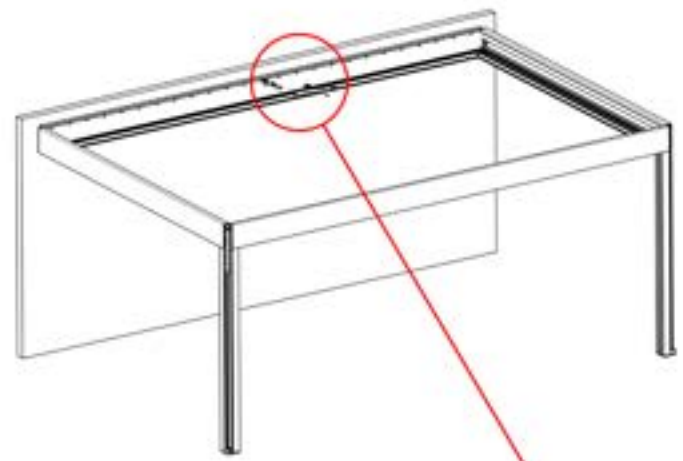

30

- Motor Screw
  1x
- Split Pin
  1x