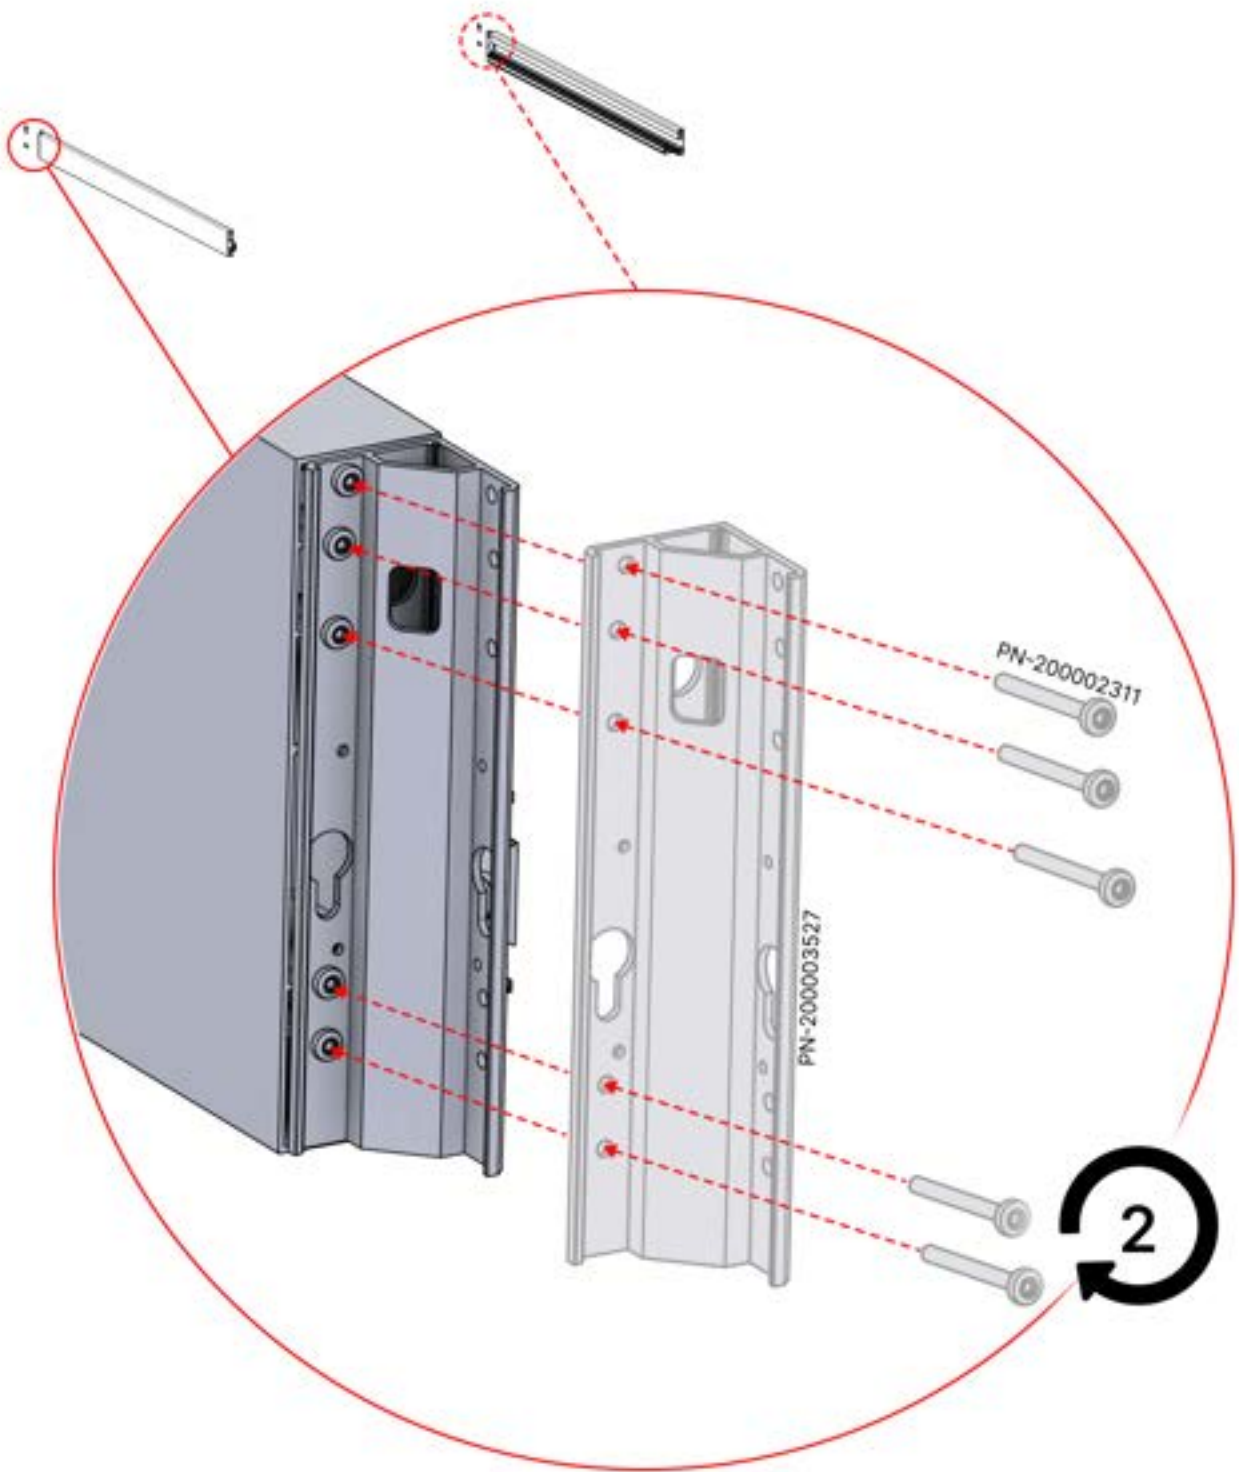

08

 x1 PERGOLUX	3	PN-200003527 2x
ANTHRACITE: B314 WHITE: B316 BLACK: B318		
 x1 PERGOLUX	6	PN-200002311 10x
ANTHRACITE: L246 WHITE: L250 BLACK: L248