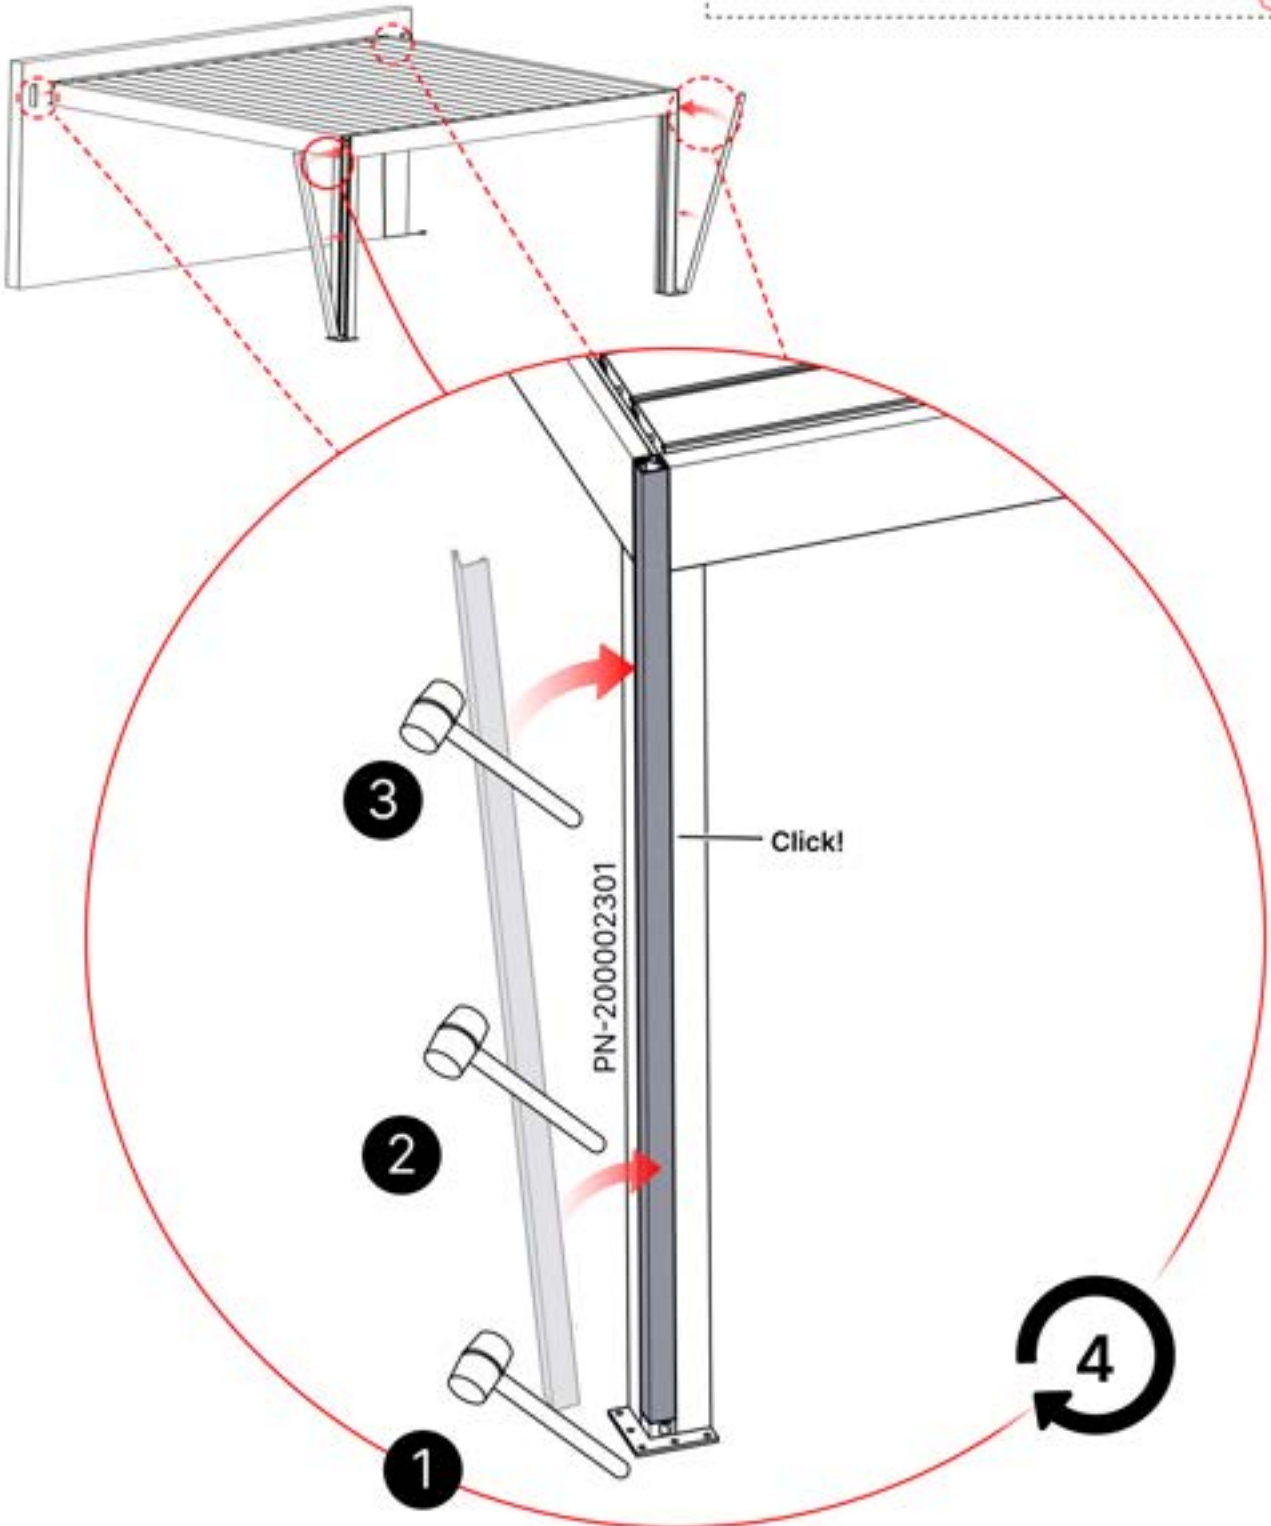

71

1

x1
PESGOLUX

ANTHRACITE: C126
WHITE: C127
BLACK: C128

PN-200002301
4x