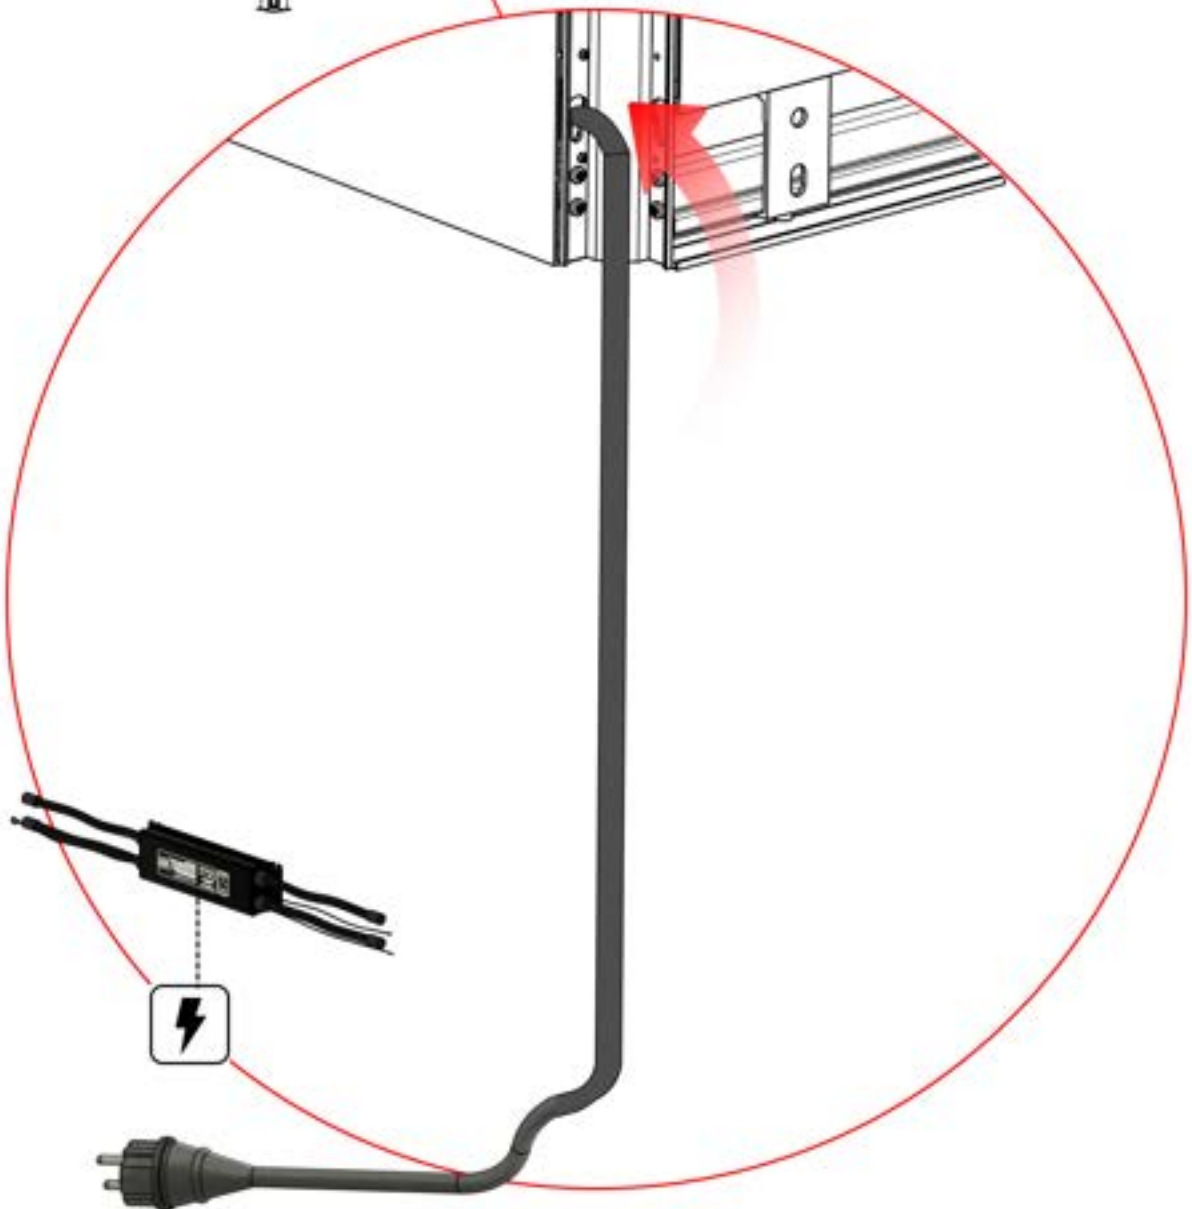

!
Power Cable can be
routed through all
the Poles.