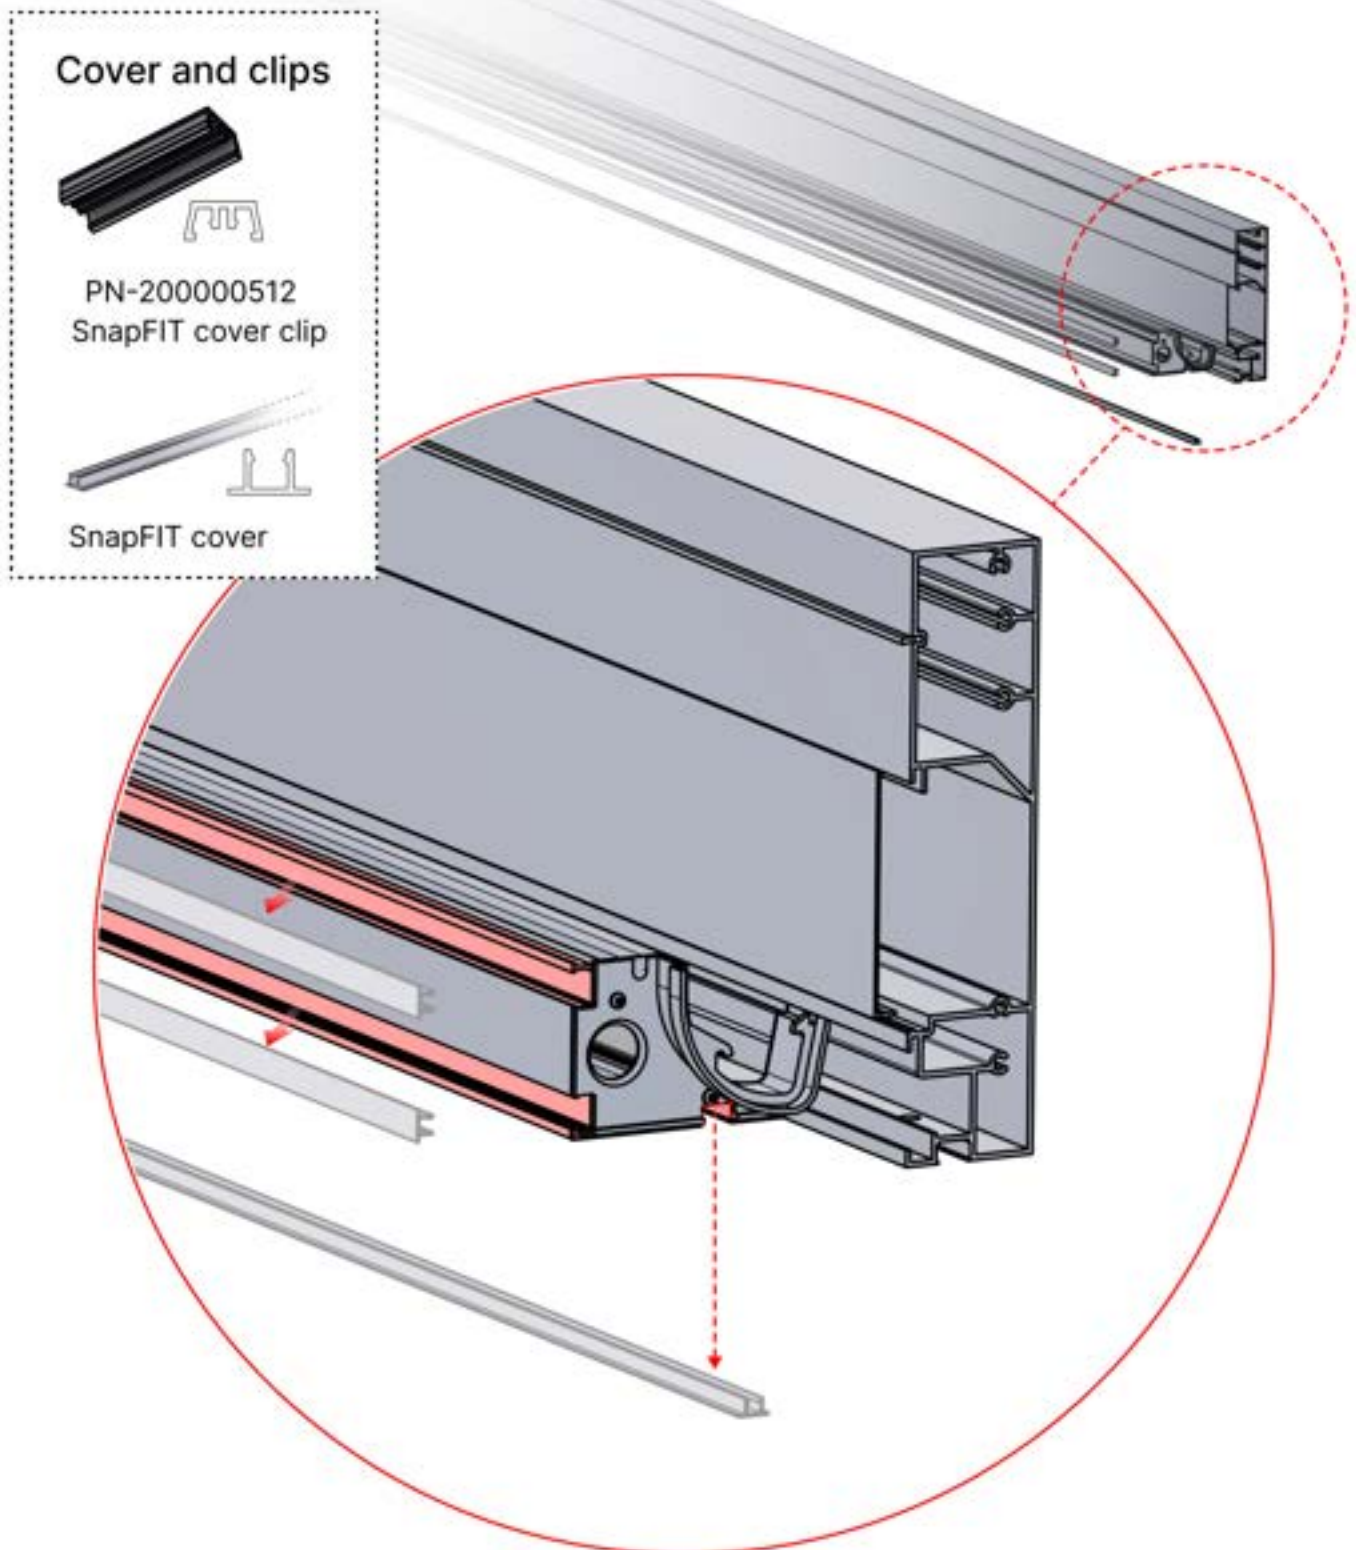

Cover and clips

PN-200000512
SnapFIT cover clip

SnapFIT cover

INFORMATION

Are you installing a heater or fan ?

It is recommended to remove both snap-fit covers from the beam now.

INFORMATION

x7
PERGOLUX