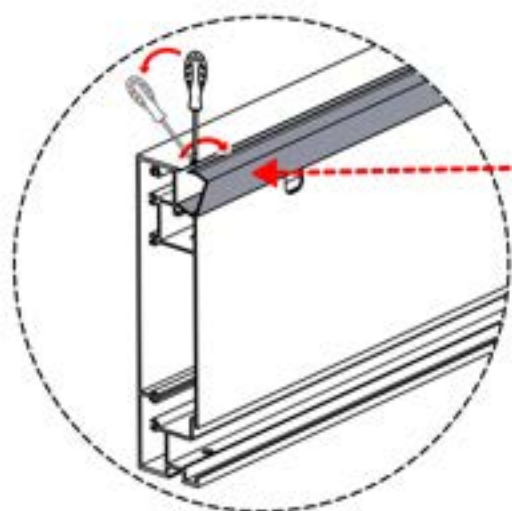

INFORMATION

x7
PERGOLUX

2

ANTHRACITE: B298
WHITE: B302
BLACK: B306

PN-200003526
1x

PN-200003486
2x

PN-200003491
1x