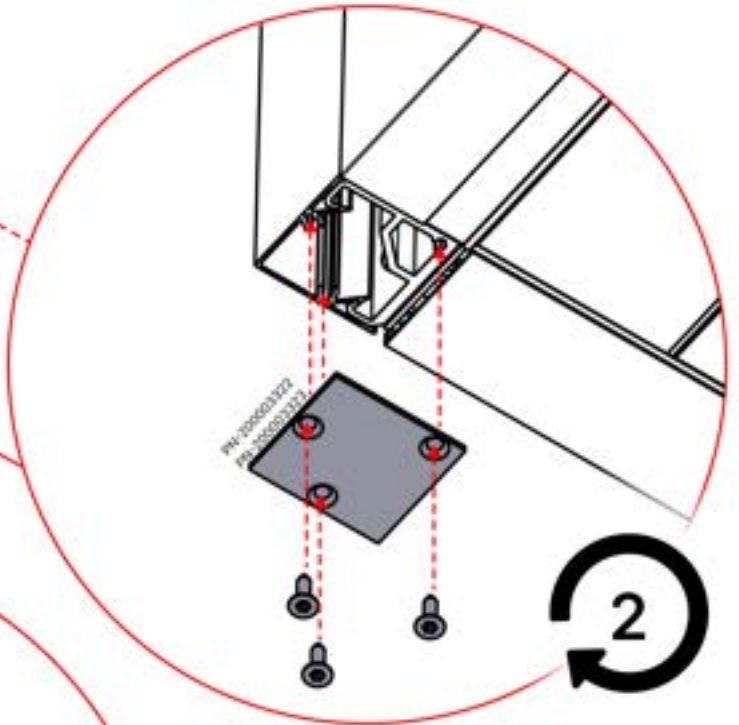

72

ANTHRACITE: L246
WHITE: L250
BLACK: L248