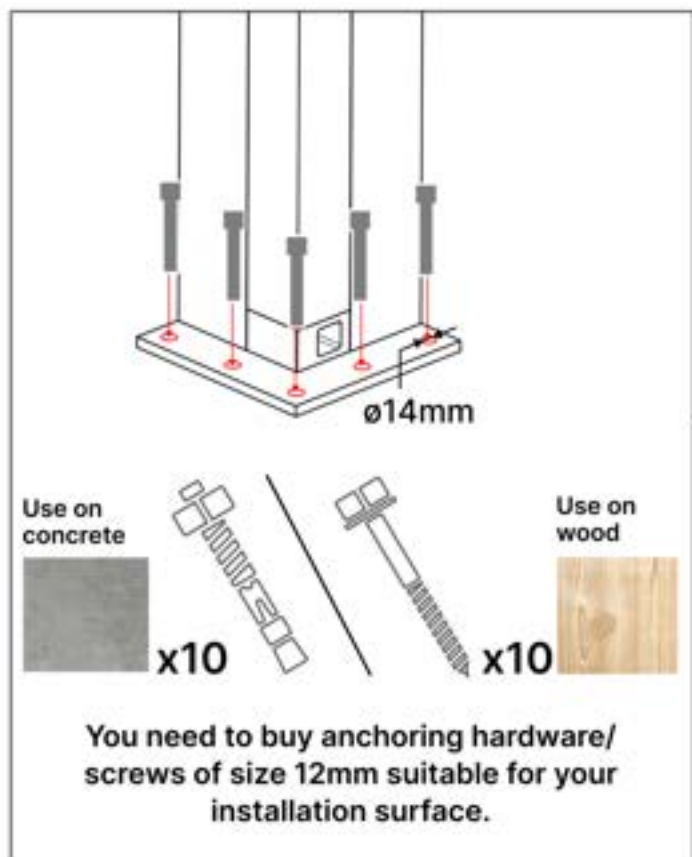

INFORMATION