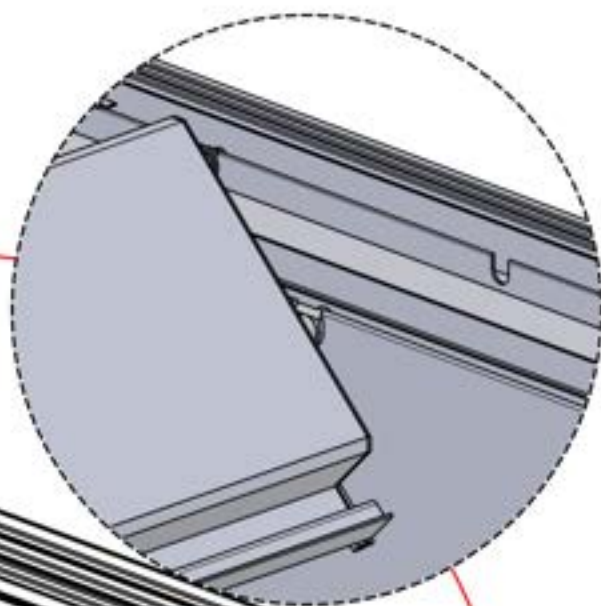

PN-200002365
6x

Connect the LED
cable to the 4-pin LED
wire

65

x3
PERGOLUX
PERGOLUX
PERGOLUX

5

ANTHRACITE: L258
WHITE: L262
BLACK: L260

PN-200002365
6x

66