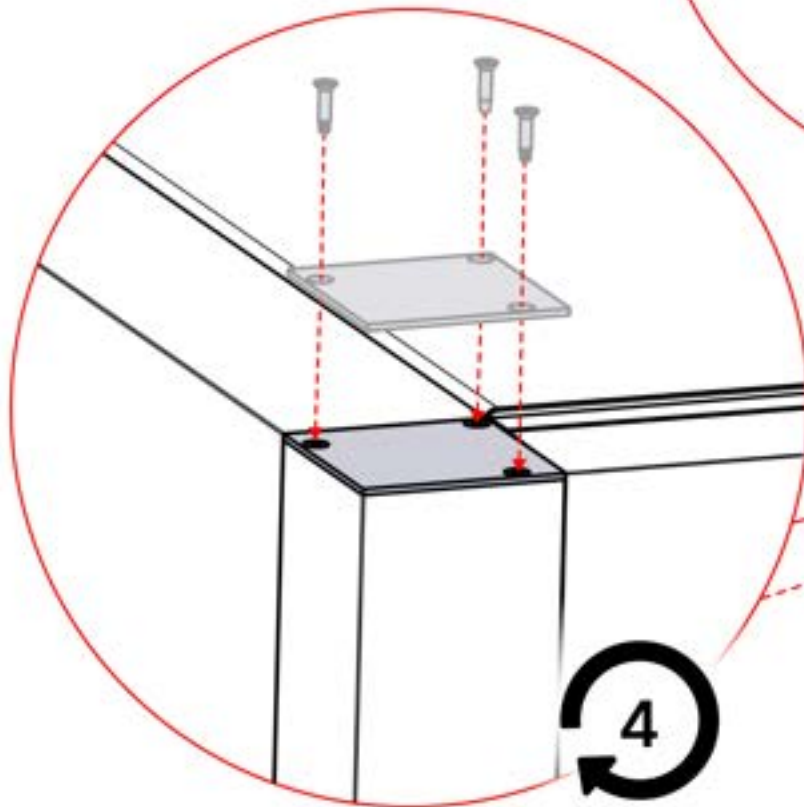

72

ANTHRACITE: L246
WHITE: L250
BLACK: L248