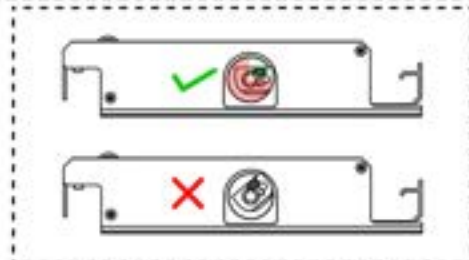

63

x3
PERGOLUX
PERGOLUX
PERGOLUX

5

ANTHRACITE: L258
WHITE: L262
BLACK: L260

PN-200002365
6x