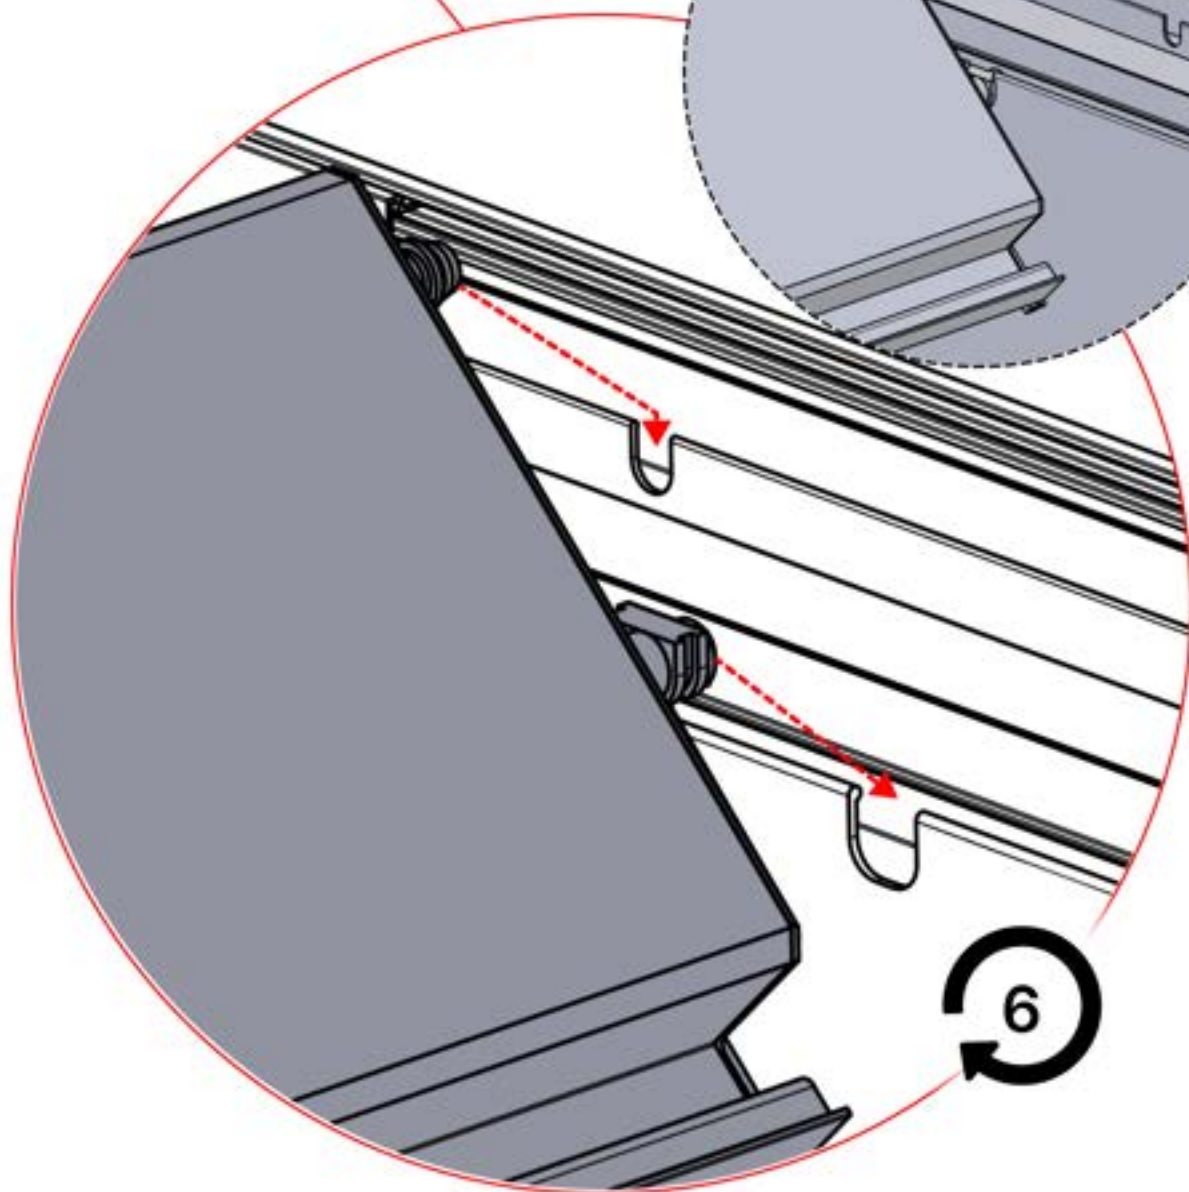

PN-200002365
6x

Connect the LED
cable to the 4-pin LED
wire

65

x3
PERGOLUX
PERGOLUX
PERGOLUX

5

ANTHRACITE: L258
WHITE: L262
BLACK: L260

PN-200002365
6x

66