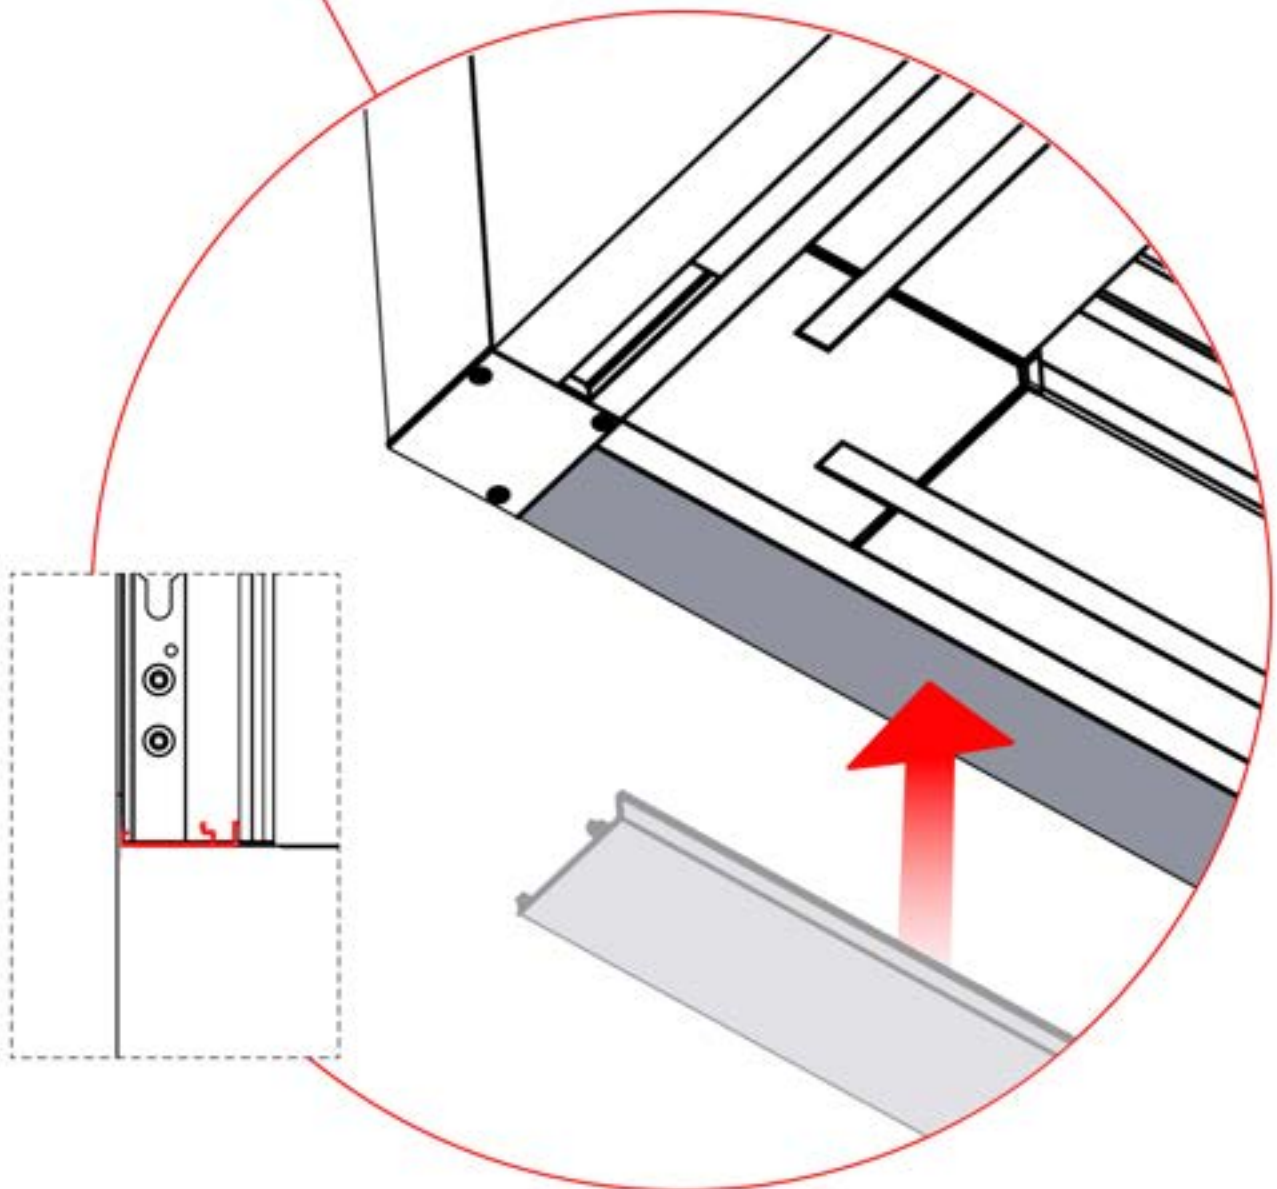

74

2

ANTHRACITE: B298
WHITE: B302
BLACK: B306

75

S4 PERGOLUX | PERGOLA PRO MAX WALLMOUNTED

4 X 6 M / 13' x 16'