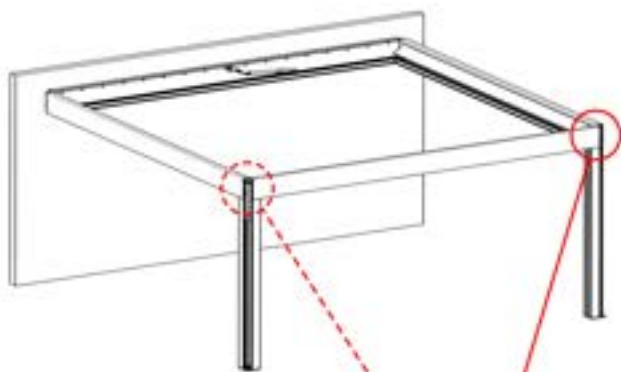

!
Matter Antenna

43

x1
PERGOLUX

3

ANTHRACITE: B314
WHITE: B316
BLACK: B318

PN-200002352
2x

2

INFORMATION