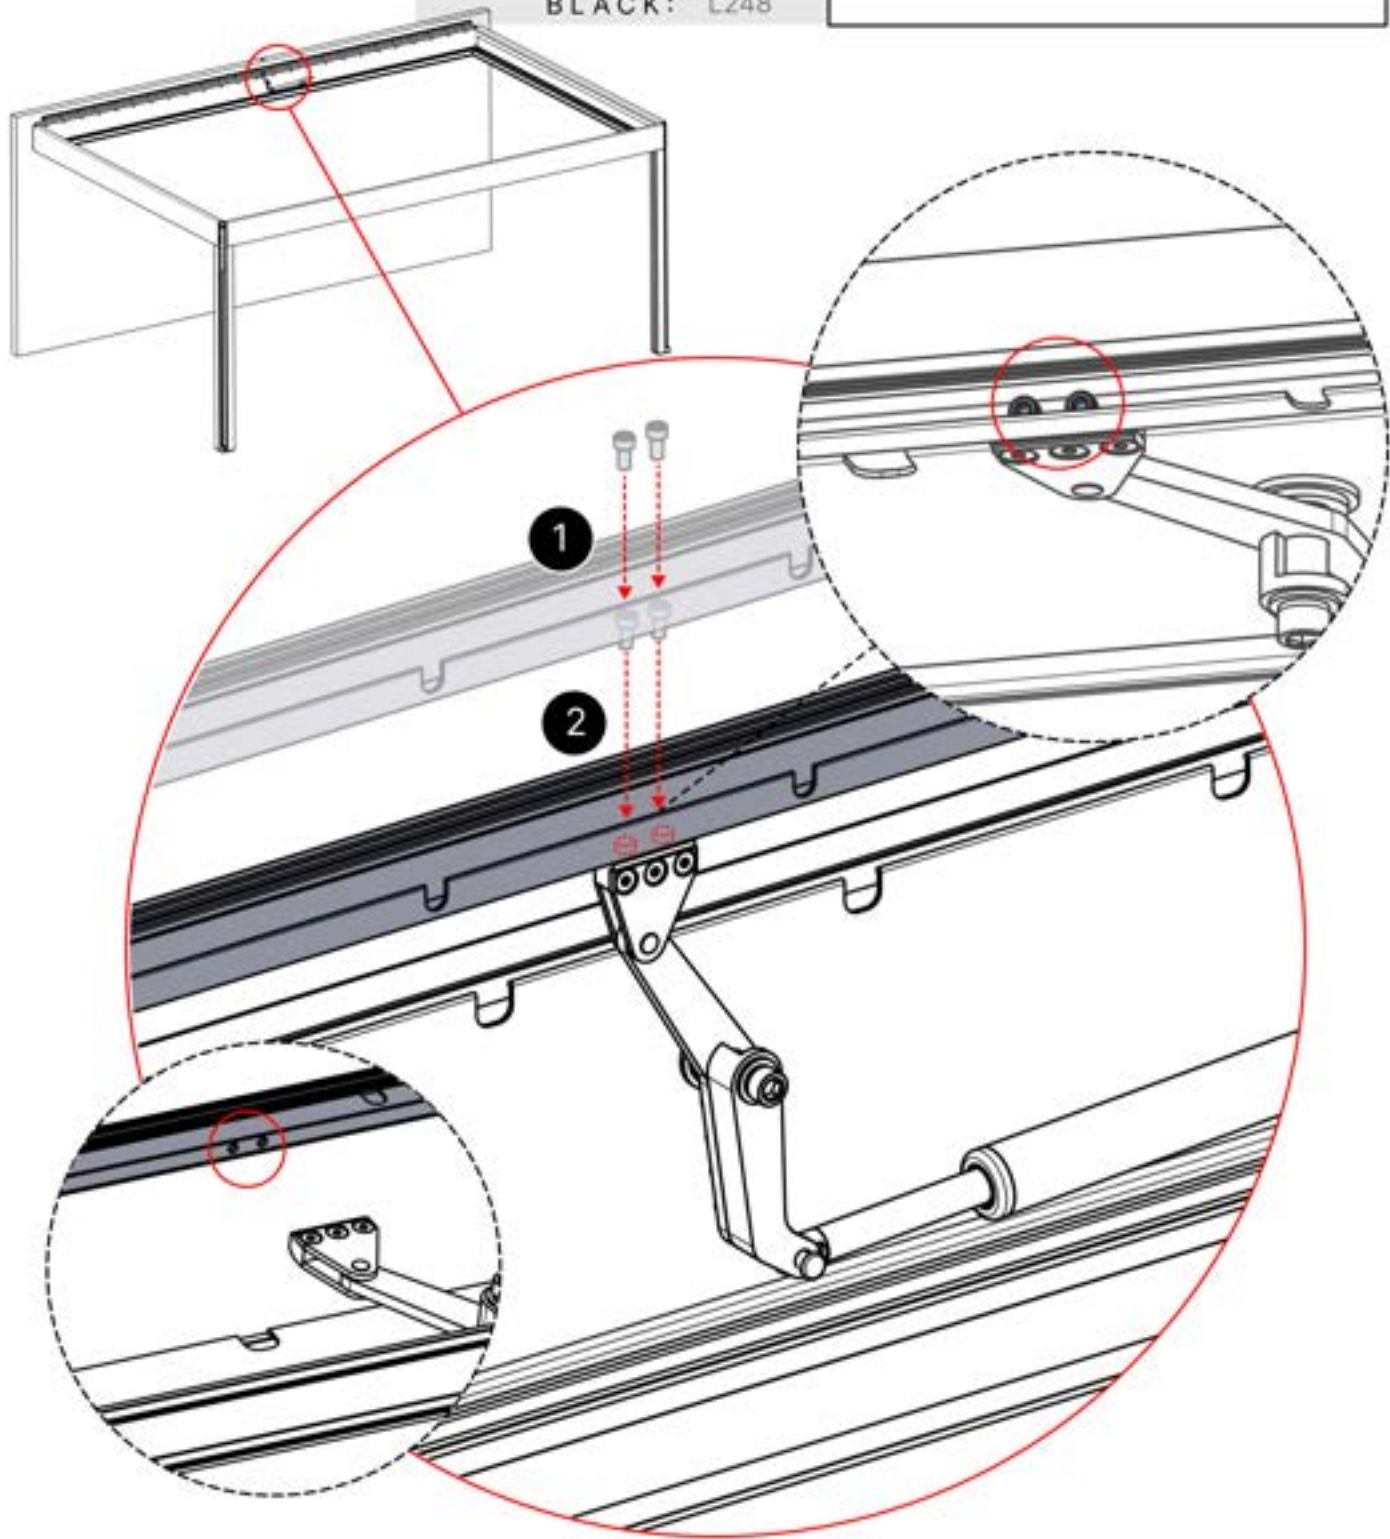

37

x1 PERGOUEX **2**
ANTHRACITE: B298
WHITE: B302
BLACK: B306

x1 PERGOUEX **6**
ANTHRACITE: L246
WHITE: L250
BLACK: L248

PN-200002494
1x

PN-200002134
2x