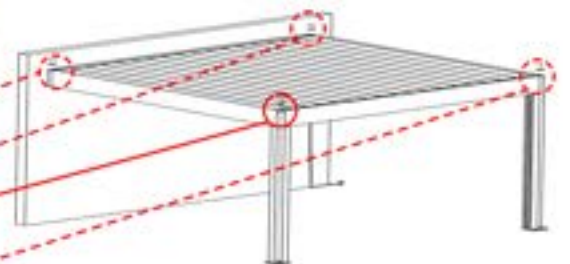

72

ANTHRACITE: L246
WHITE: L250
BLACK: L248