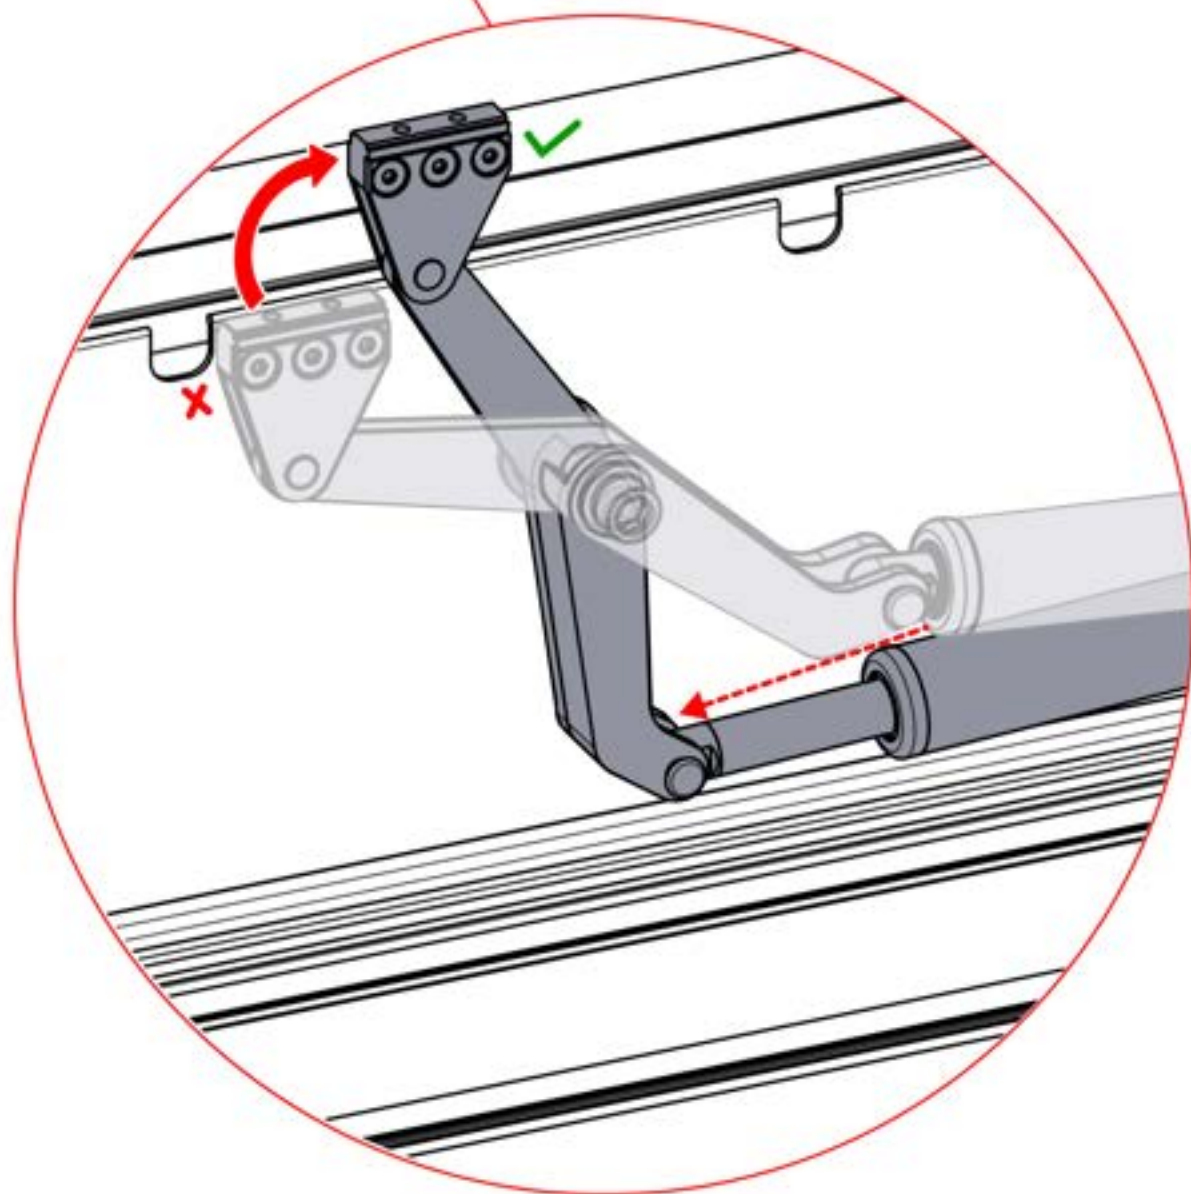

 **GROUNDING**

33

!
Power Cable can be
routed through all
the Poles.

34

35

36

37

x1 PERGOUEX **2**
ANTHRACITE: B298
WHITE: B302
BLACK: B306