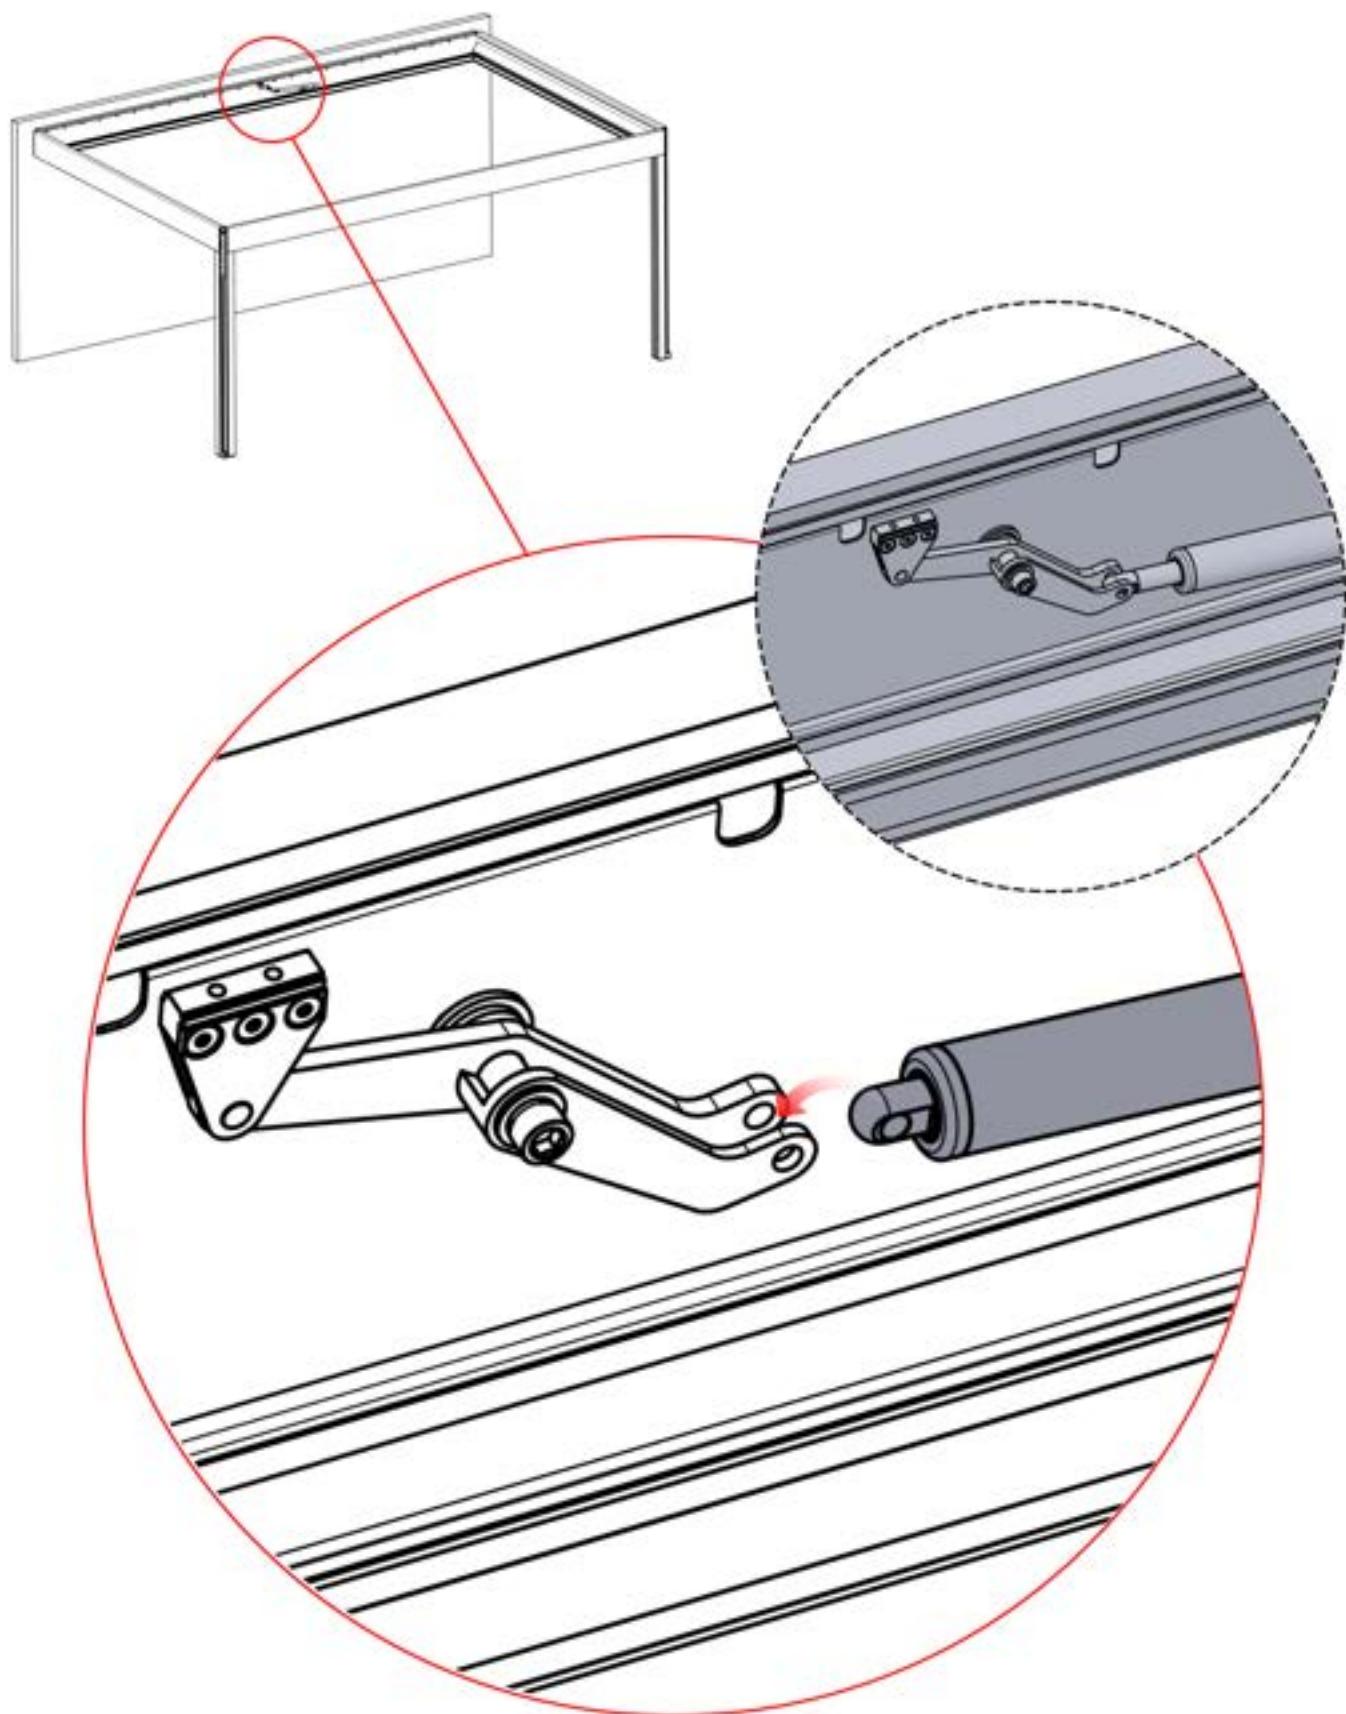

29

30

-  Motor Screw
1x
-  Split Pin
1x

INPUTS AND OUTPUTS

ITEMS IN BOX

If you are planning to route the power cable through the rear corners, drill a **10 mm** diameter hole in the corner cover (**PN-200002370**) as illustrated. This allows the cable to pass through during installation in step 71.