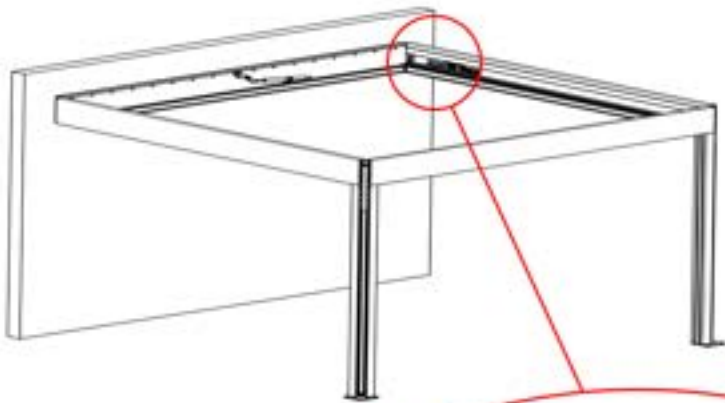

42

!
Route the Matter
Antenna and place it
below the highlighted
part(PN-200002329).

!
Matter Antenna