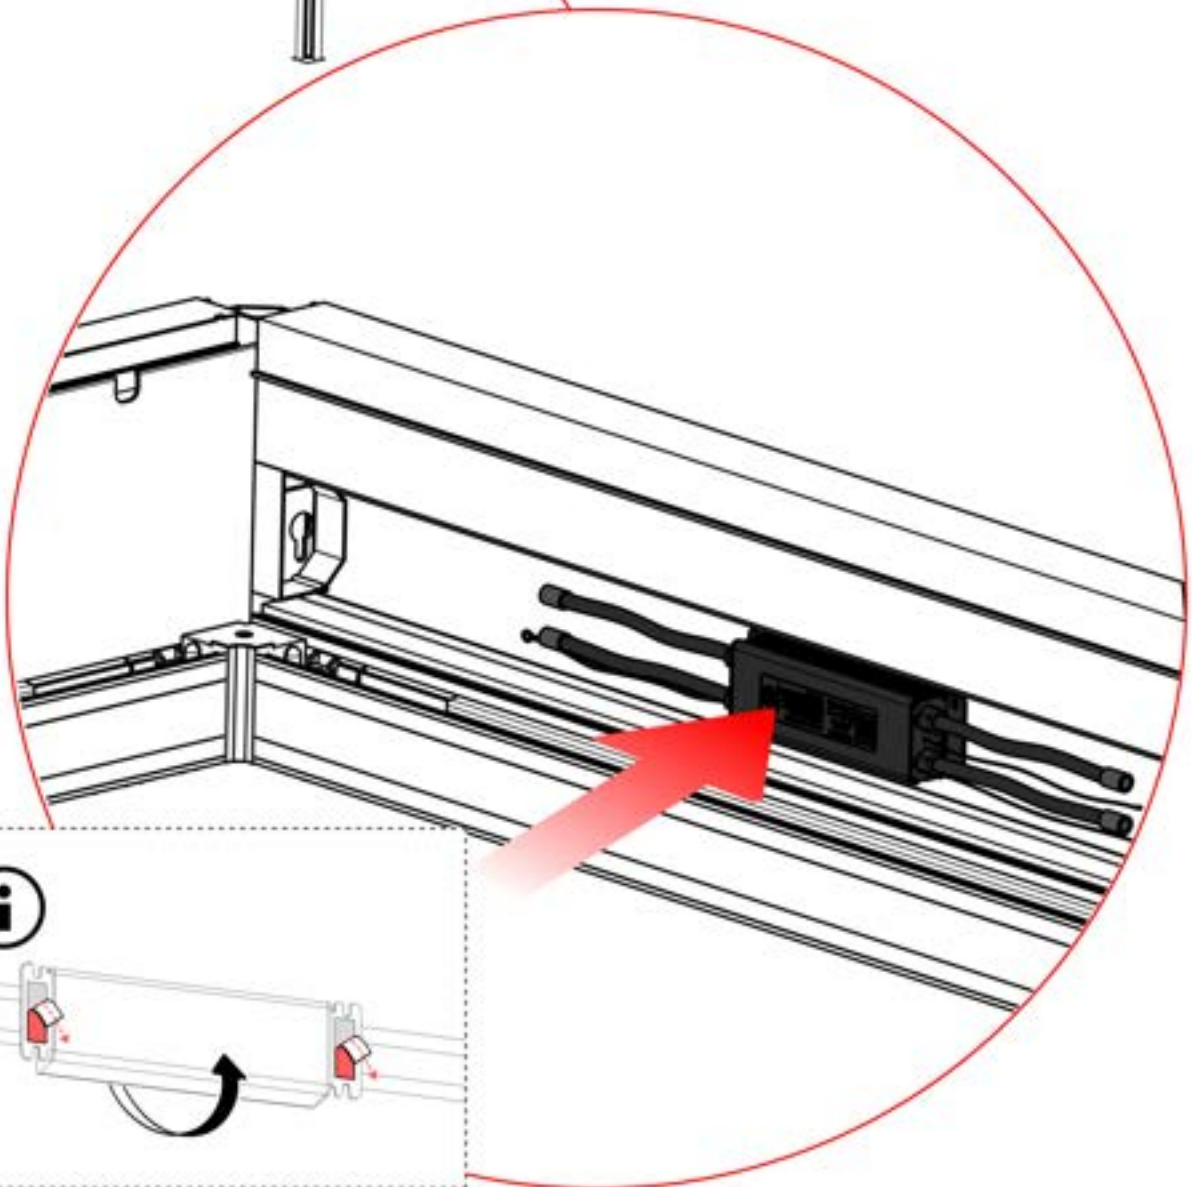

31

!
Control Box can be installed on Preferred W BEAM