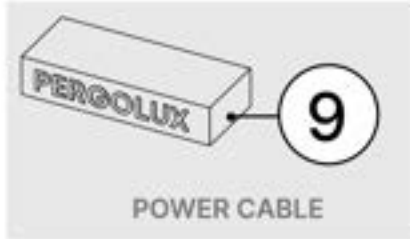

 **GROUNDING**

33

!
Power Cable can be
routed through all
the Poles.

34

35

36

37

x1 PERGOUEX **2**
ANTHRACITE: B298
WHITE: B302
BLACK: B306