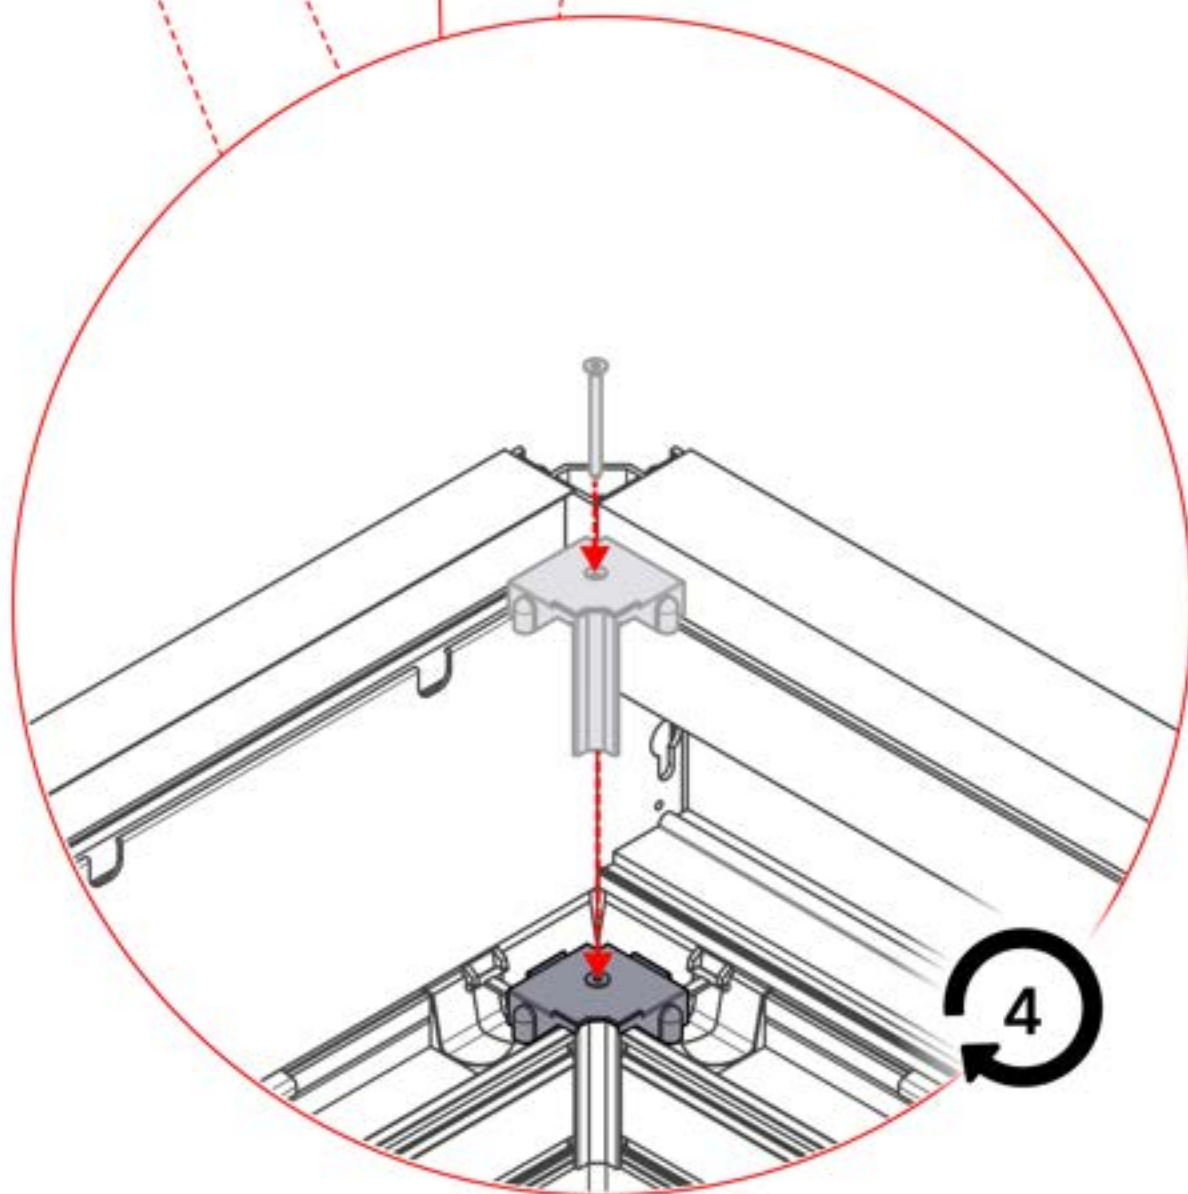

25

x7
PERGOLUX

6

ANTHRACITE: L246
WHITE: L250
BLACK: L248

PN-200002289
4x

5.5 x 70
PN-200000958
4x