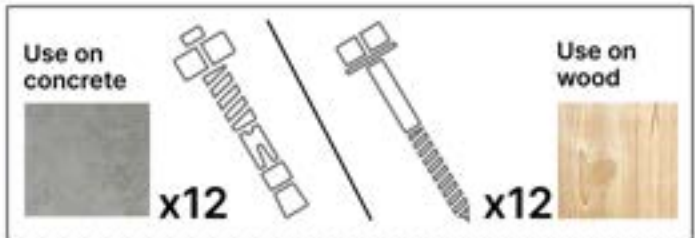

74

2

ANTHRACITE: B298
WHITE: B302
BLACK: B306

75

S4 PERGOLUX | PERGOLA PRO MAX WALLMOUNTED

4 X 6 M / 13' x 16'