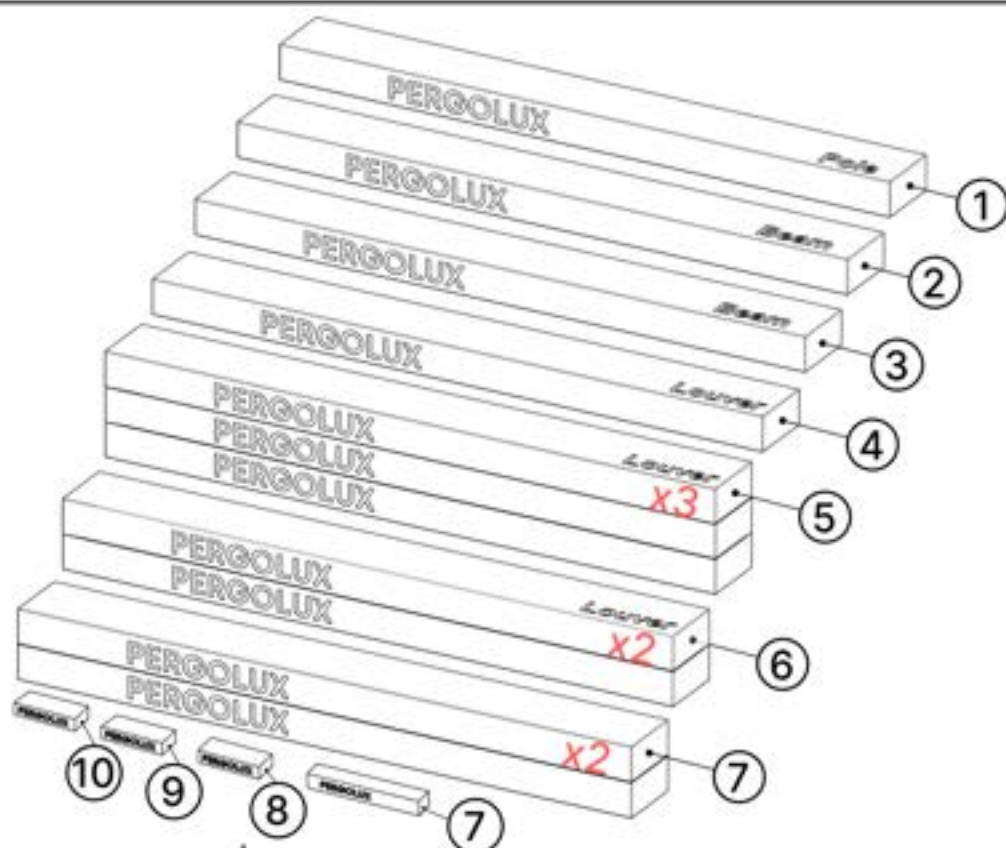

INFORMATION

3mm, 4mm, 5mm

TX15, TX20, TX25, TX30

PACKAGE OVERVIEW

ORDER	ANTHRACITE	WHITE	L 250
①	C126	C127	C128
②	B298	B302	B306
③	B314	B316	B318
④	L270	L274	L272
⑤	L258	L262	L260
⑥	L246	L250	L248
⑦	ELECTRIC MOTOR		
⑧	CONTROL BOX		
⑨	POWER CABLE		
⑩	LED BOX		