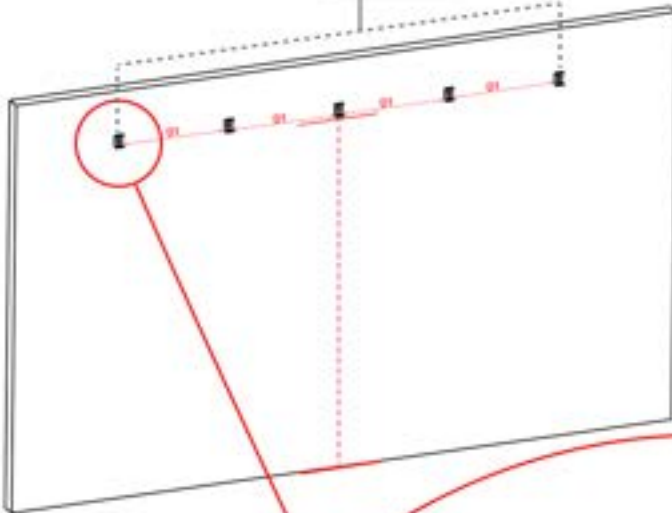

04

6

ANTHRACITE: L246
WHITE: L250
BLACK: L248

PN-200002373

5x

x10

Install the first and last wall mount brackets (PN-PN-200002373) 3600 mm apart. Position the remaining brackets in between, ensuring they are evenly distributed.

5400mm

2356 mm
92 3/4"