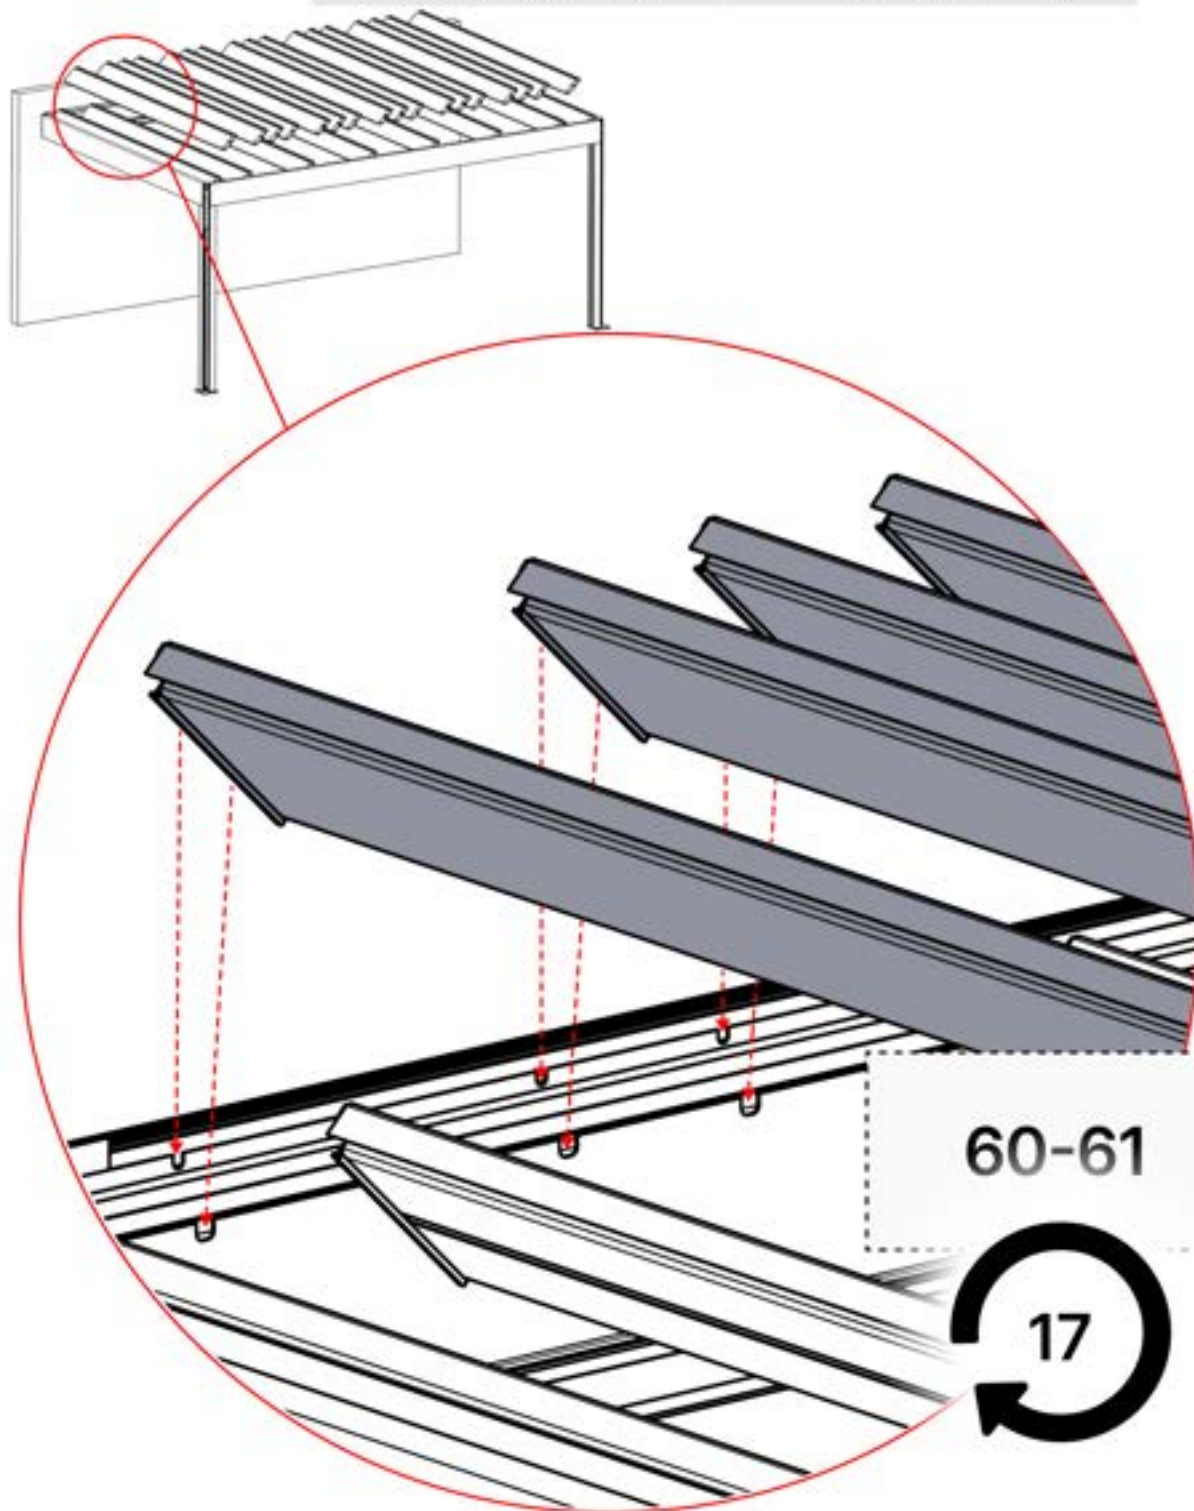

66

4 ANTHRACITE: L270 WHITE: L274 BLACK: L272	S PN-200002367 17x
5 ANTHRACITE: L258 WHITE: L262 BLACK: L260	6 ANTHRACITE: L246 WHITE: L250 BLACK: L248