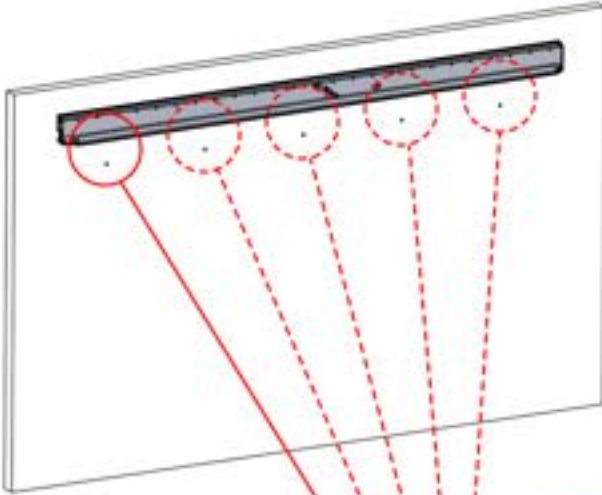

07

6

x7
PERGOLUX

ANTHRACITE: L246
WHITE: L250
BLACK: L248

PN-200002292
5x

PN-200002319
5x