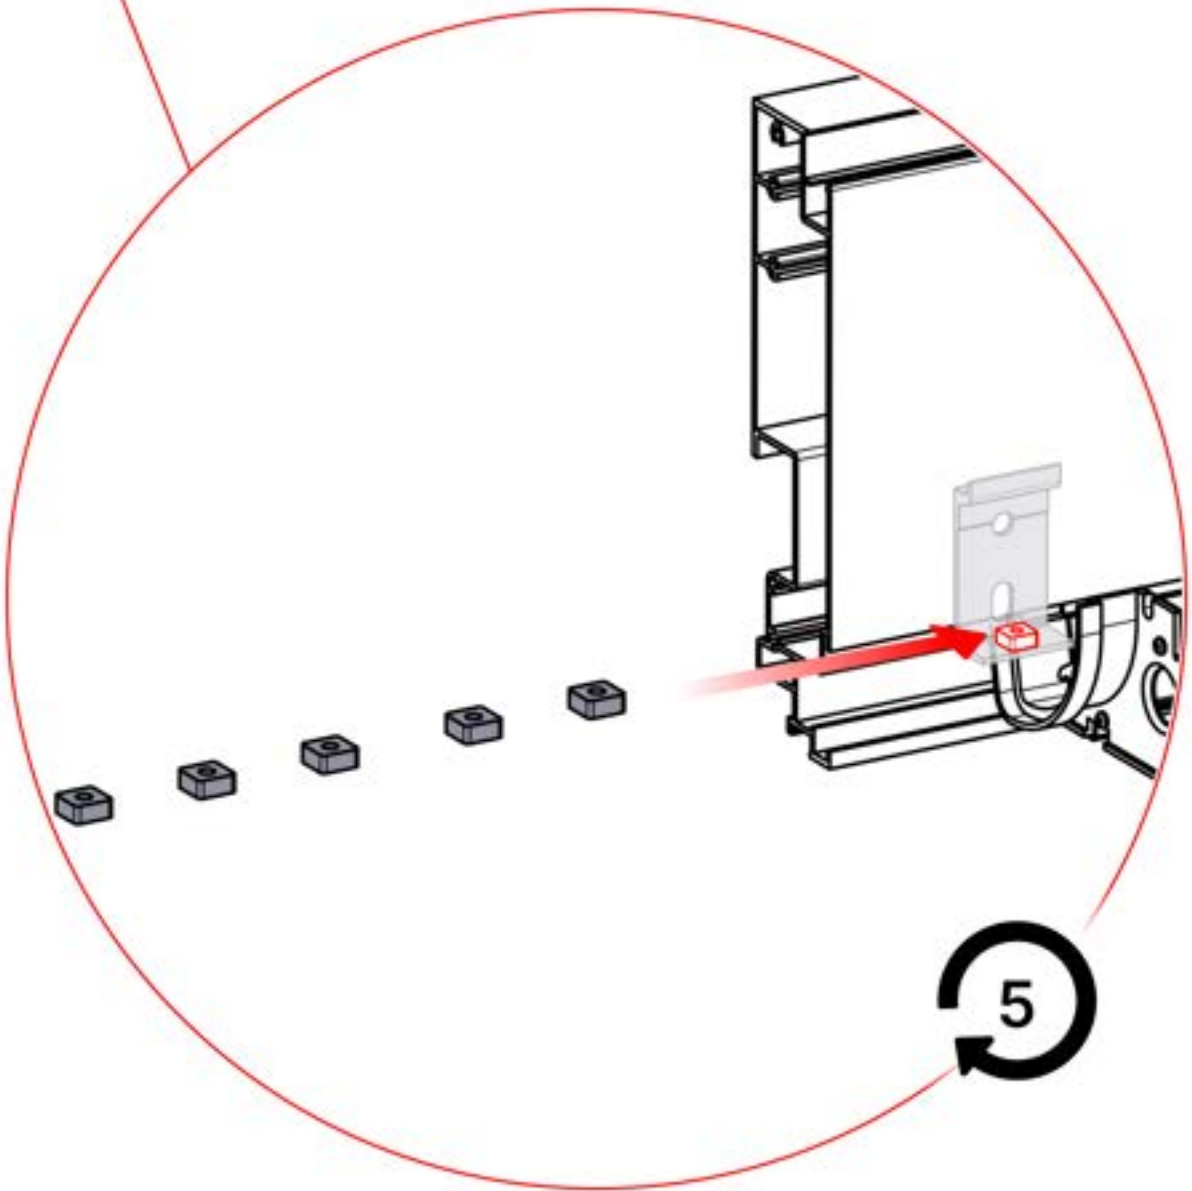

06

6

ANTHRACITE: L246
WHITE: L250
BLACK: L248

PN-200002290

5x