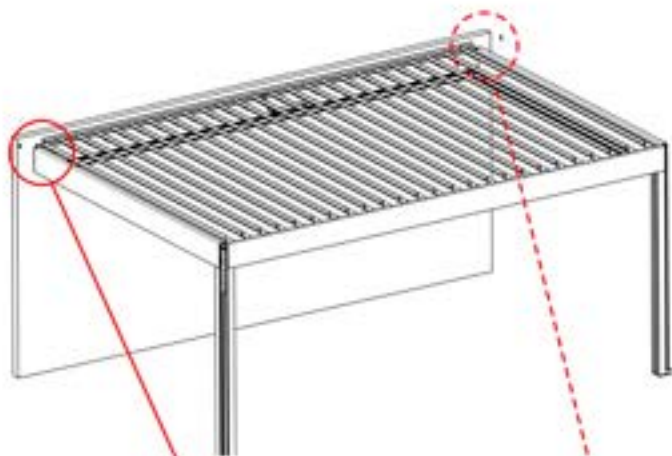

68

6

x7
FERGOLUX

ANTHRACITE: L246
WHITE: L250
BLACK: L248

PN-200003030
1x

PN-200003031
1x

PN-200001207
2x

4.2x12