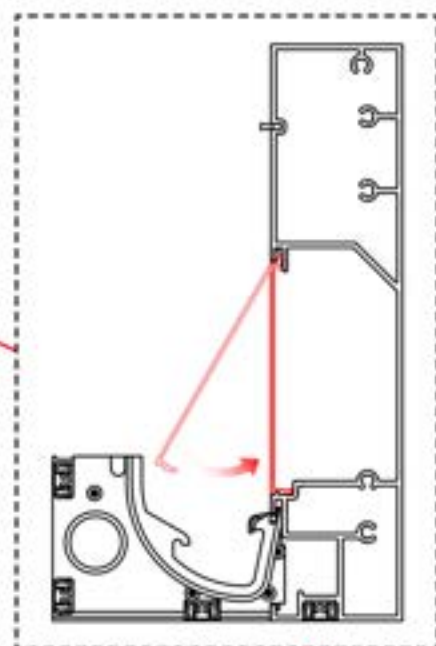

43

x1
PERGOLUX

3

ANTHRACITE: B314
WHITE: B316
BLACK: B318

PN-200002352
2x

2