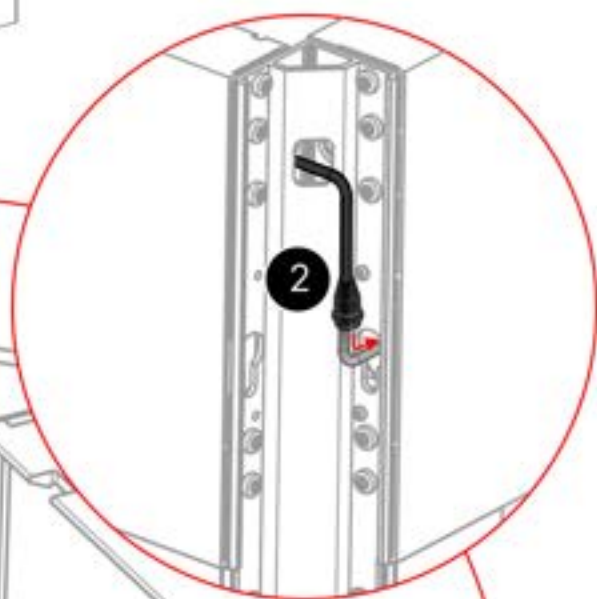

39

LED CABLE

6 LED HARNESS