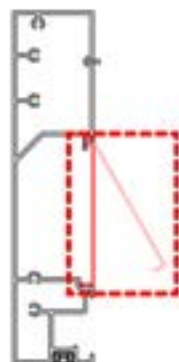

INFORMATION

x7
PERGOLUX

2

ANTHRACITE: B298
WHITE: B302
BLACK: B306

PN-200003526
1x

PN-200003486
2x

PN-200003491
1x