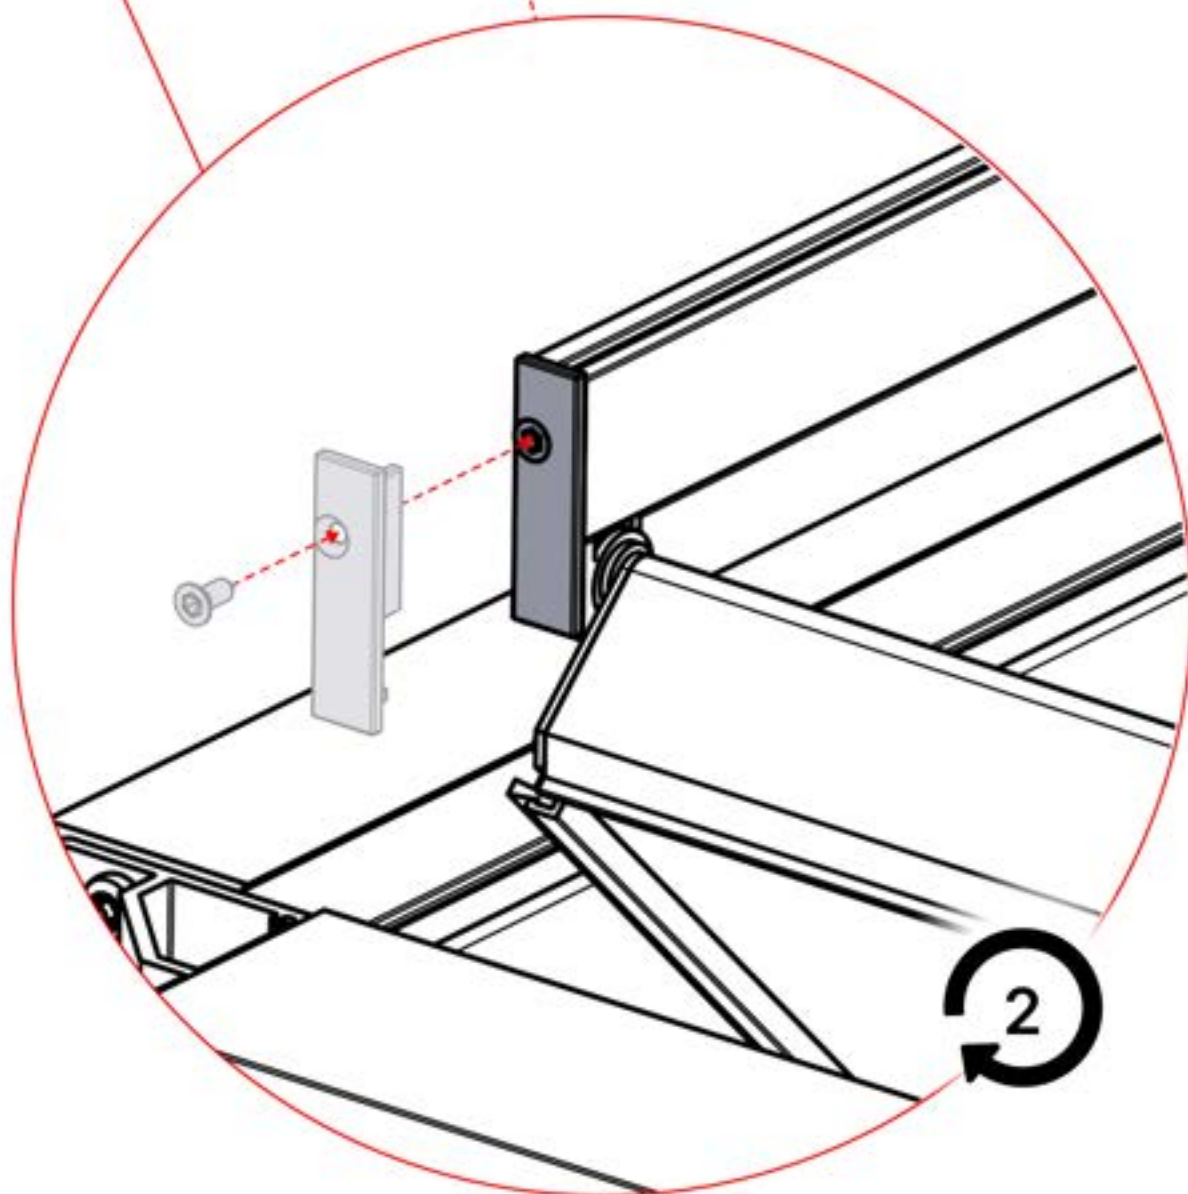

68

6

x7
FERGOLUX

ANTHRACITE: L246
WHITE: L250
BLACK: L248

PN-200003030
1x

PN-200003031
1x

PN-200001207
2x

4.2x12