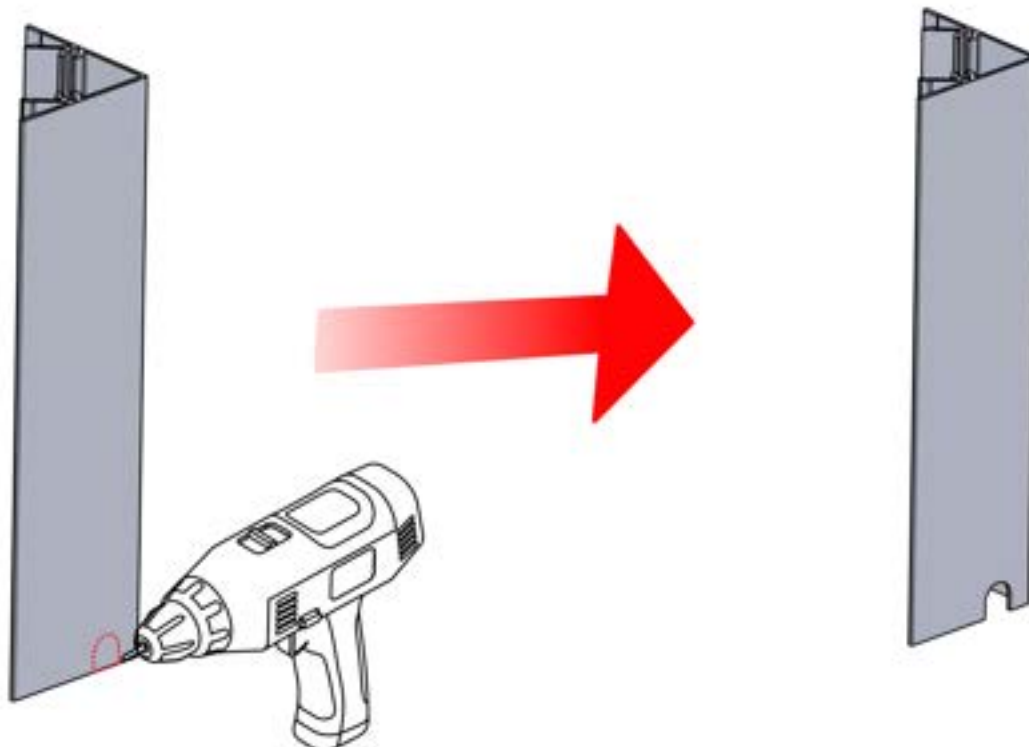

If you are planning to route the power cable through the rear corners, drill a **10 mm** diameter hole in the corner cover (**PN-200002370**) as illustrated. This allows the cable to pass through during installation in step 71.

Note: The illustration shows the hole location for a right-corner assembly; if routing from the left corner, drill the hole on the opposite side.