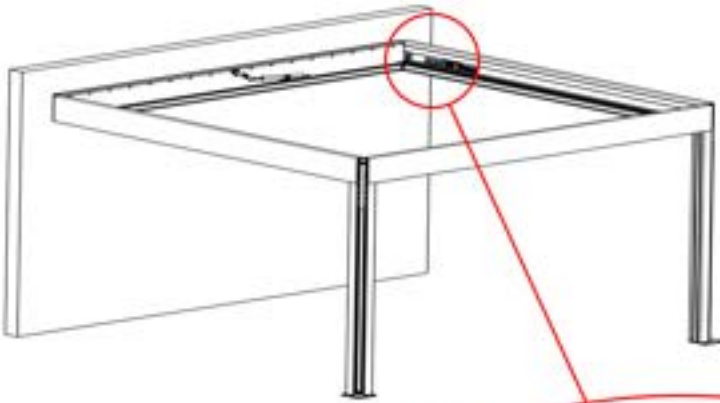

 **GROUNDING**

33

!
Power Cable can be
routed through all
the Poles.

34

35

36

37

x1 PERGOUEX **2**
ANTHRACITE: B298
WHITE: B302
BLACK: B306