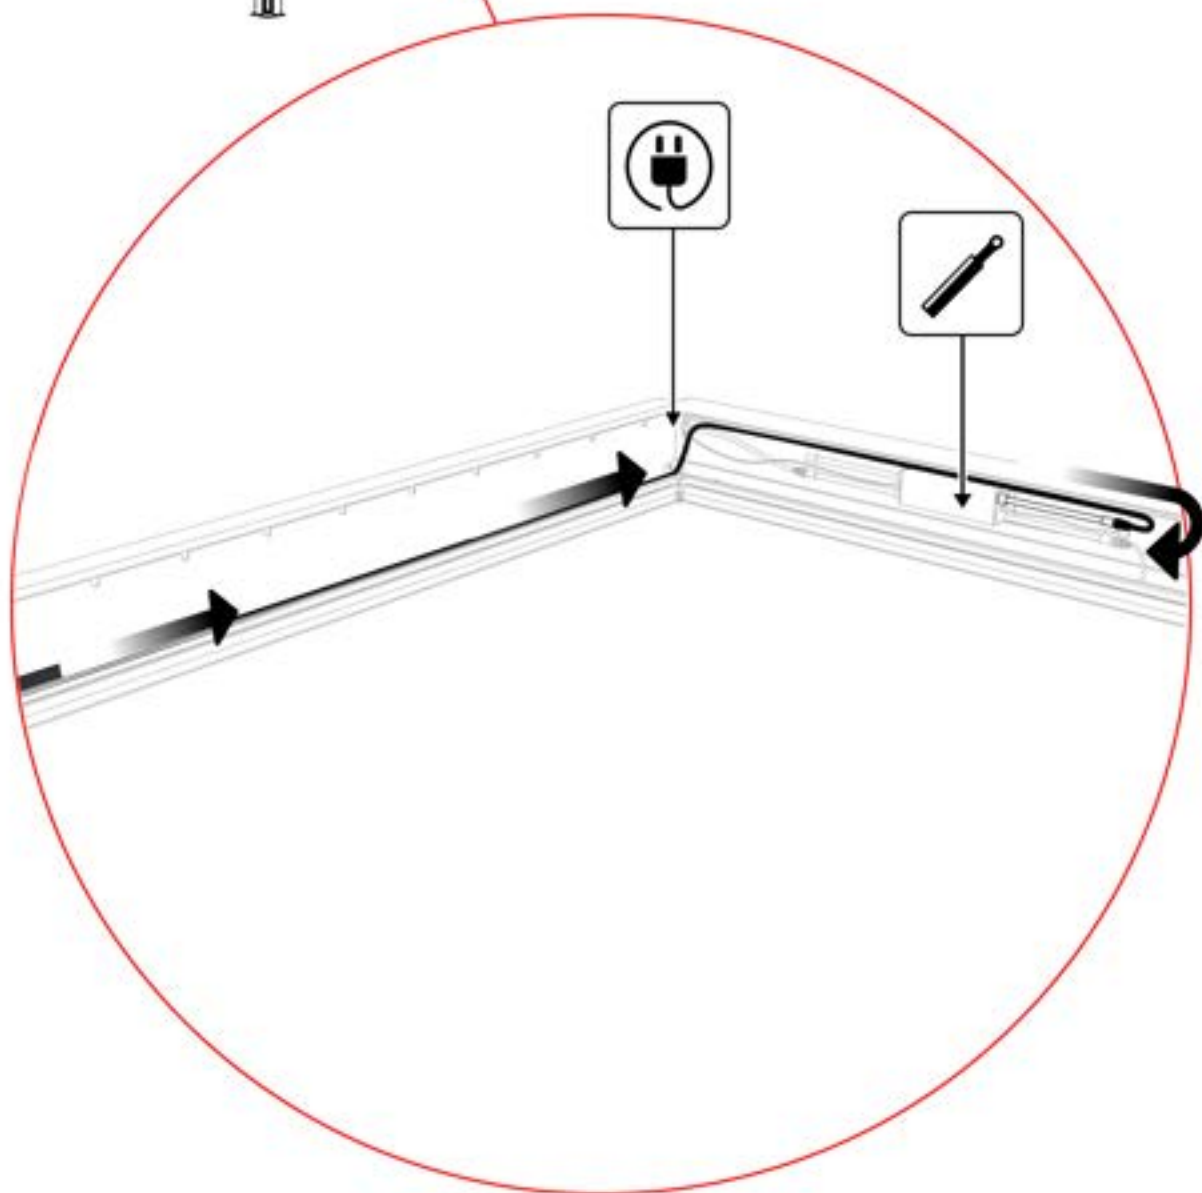

 **GROUNDING**

33

!
Power Cable can be
routed through all
the Poles.

34

35

36

37

x1 PERGOUEX **2**
ANTHRACITE: B298
WHITE: B302
BLACK: B306