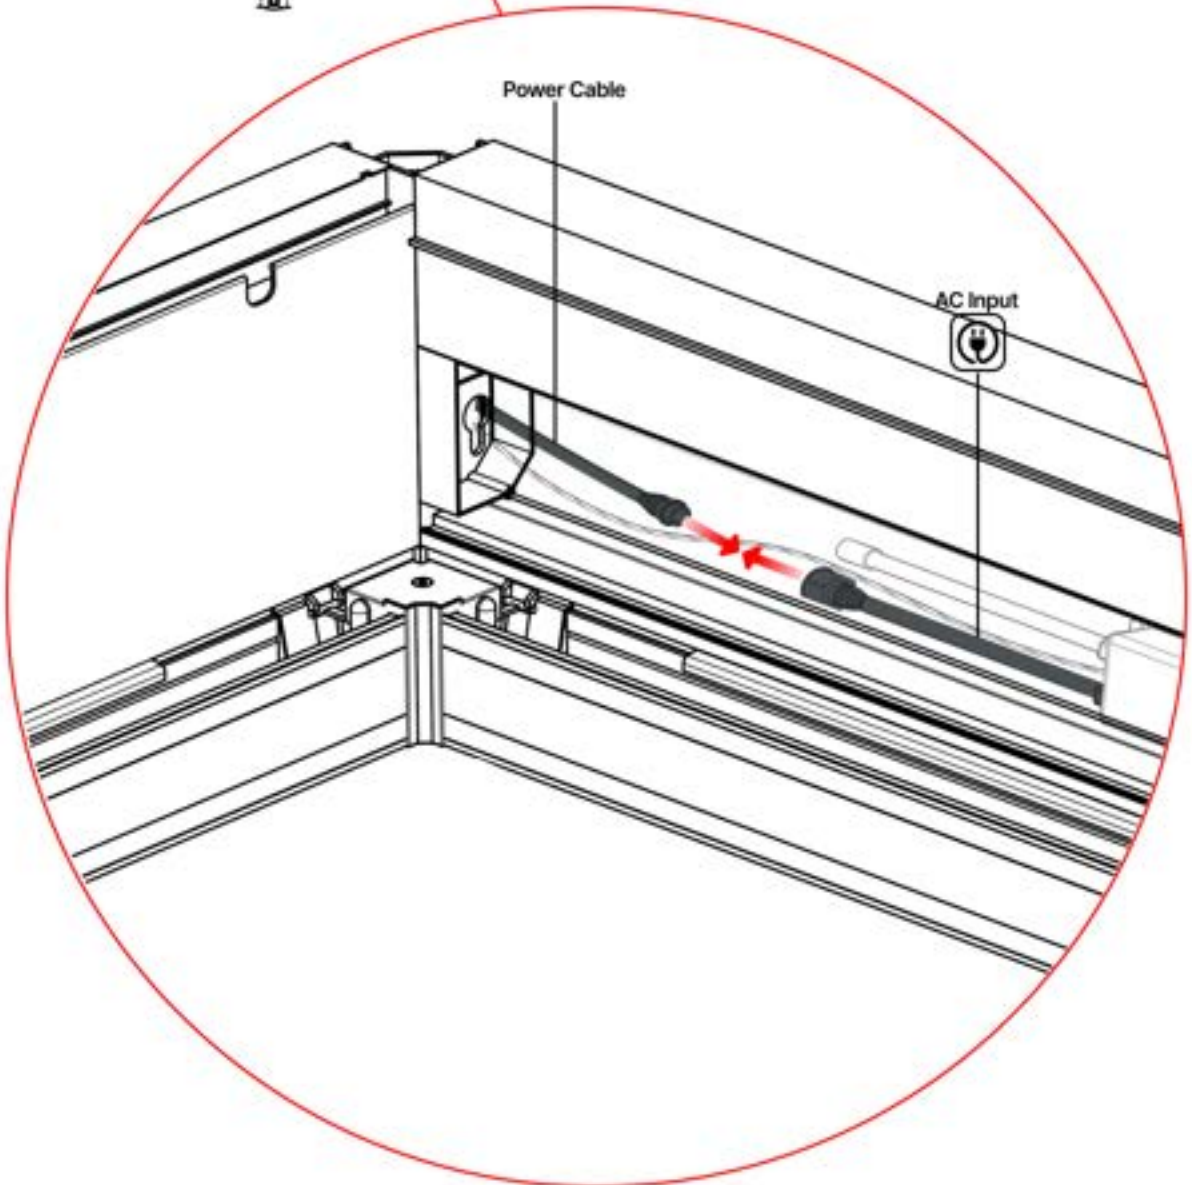

 **GROUNDING**

33

!
Power Cable can be
routed through all
the Poles.

34

35

36

37

x1 PERGOUEX **2**
ANTHRACITE: B298
WHITE: B302
BLACK: B306