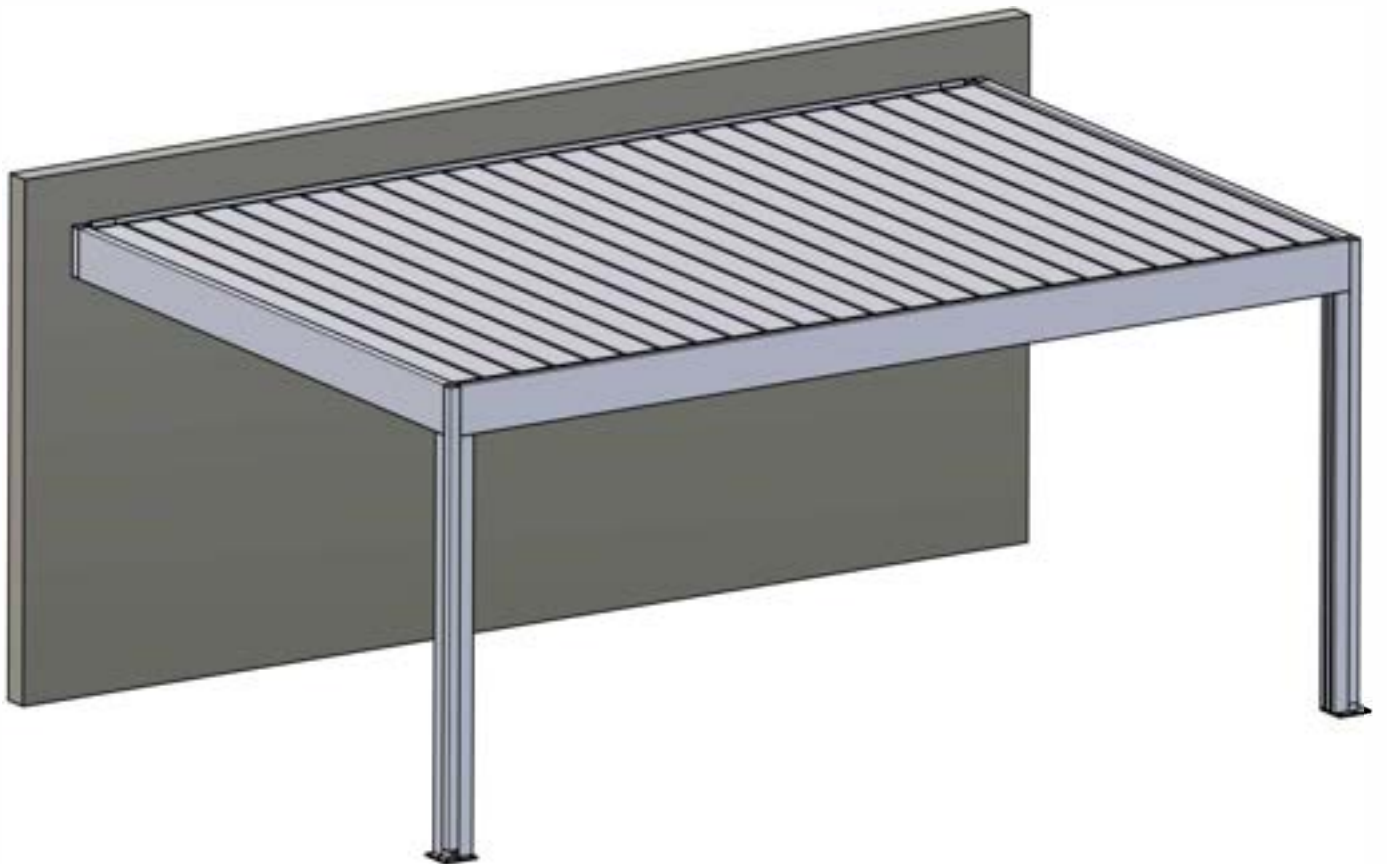

S4

PERGOLA

PRO MAX

4 × 6m / 13' x 19'
WALLMOUNTED

PERGOLUX

Type Approved
Regular
Production
Surveillance

www.tuv.com
ID 1111293124

INFORMATION