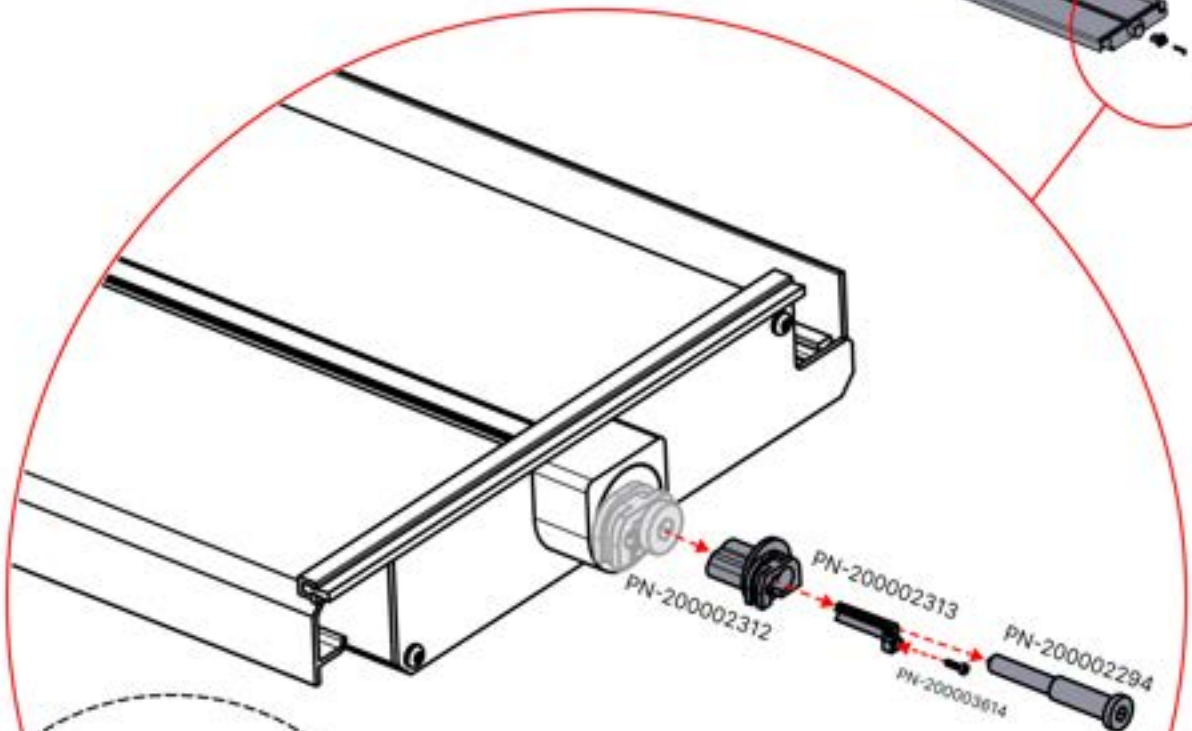

 PN-200002365
6x

 Please remove these three components from the LED louver. They must be detached to facilitate the LED installation beginning at step 63

6

47

x3
PERGOLUX
PERGOLUX
PERGOLUX

5

ANTHRACITE: L258
WHITE: L262
BLACK: L260