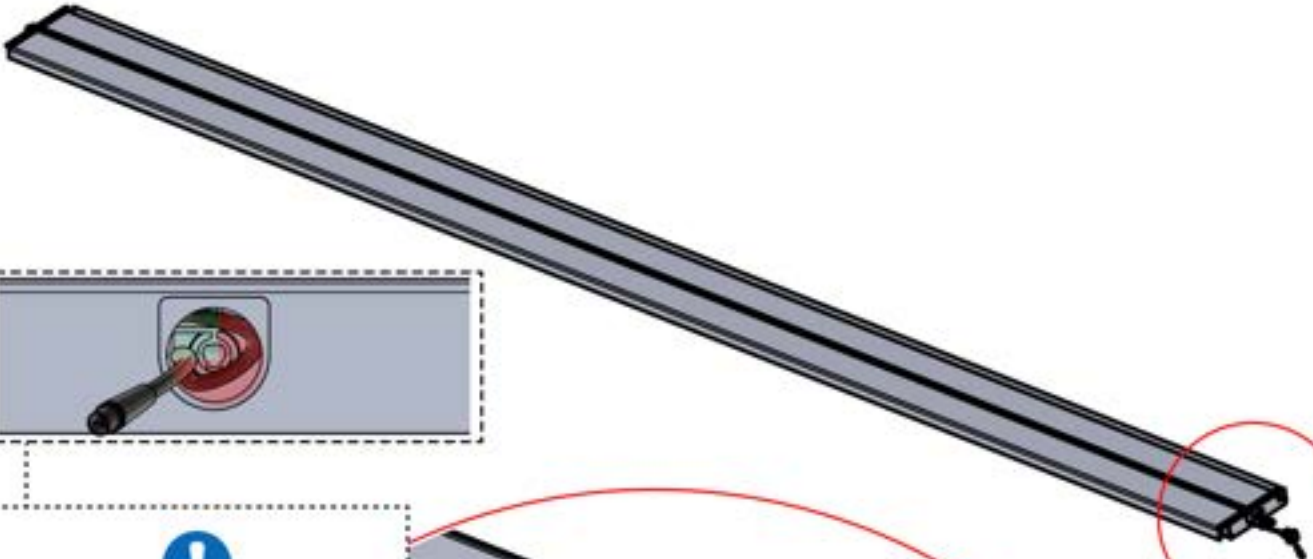

54

x3
PERGOLUX
PERGOLUX
PERGOLUX

5

ANTHRACITE: L258
WHITE: L262
BLACK: L260

PN-200002365
6x