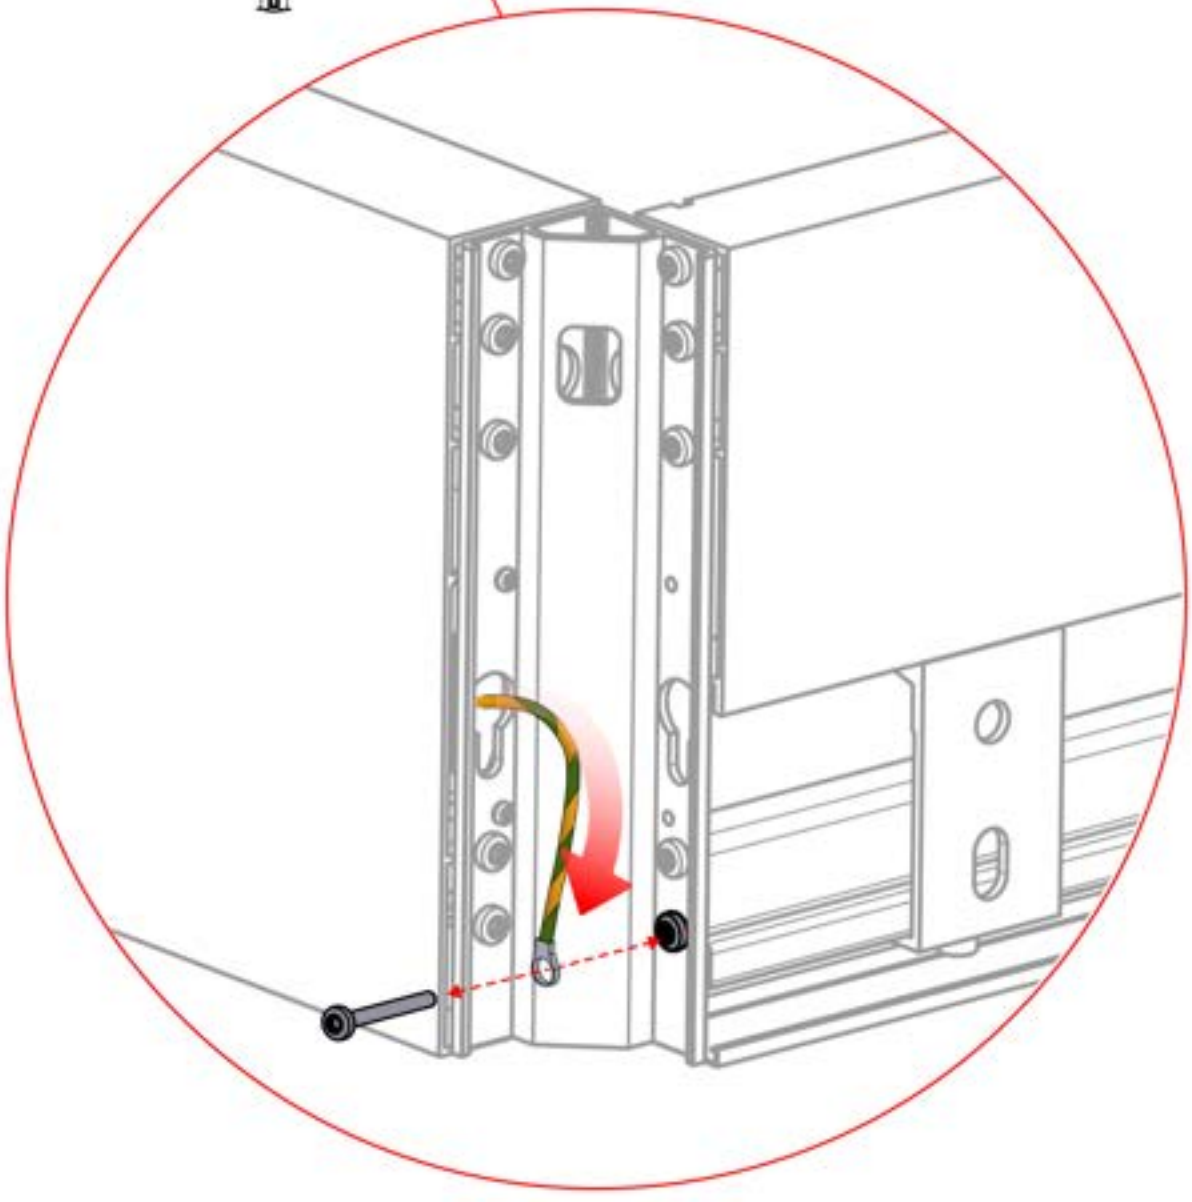

32

Connect grounding wire before connecting to power!

GROUNDING