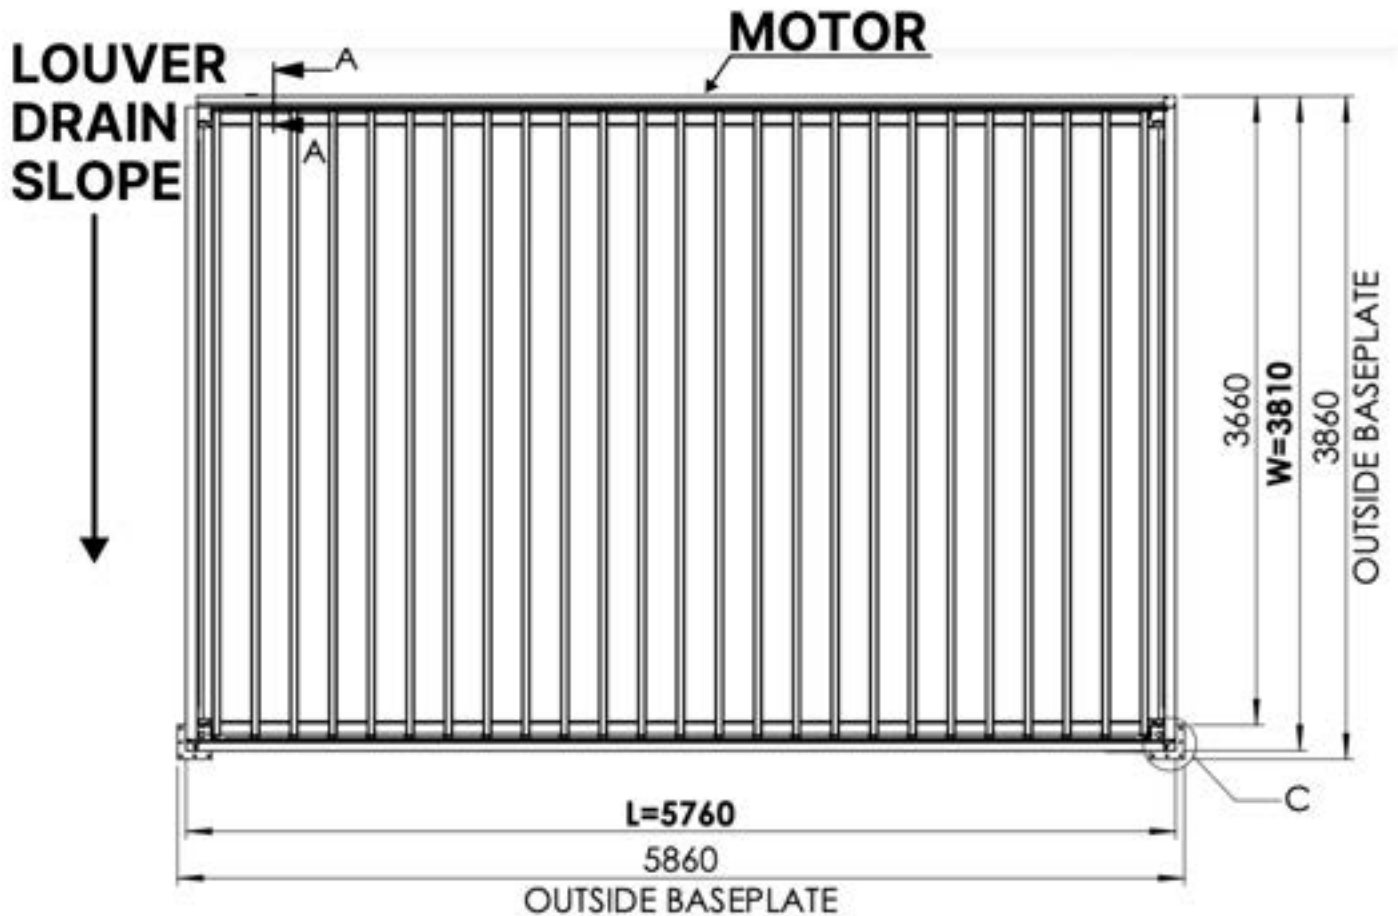

Matter + Smart home can be connected at anytime by simply scanning the QR code provided

CONTROL BOX

[View Manual](#)

4 × 6 M

INFORMATION

Are you installing a screen, slat wall or glass wall?

It is recommended to remove these Snapfit covers and clips now before installing the pergola.