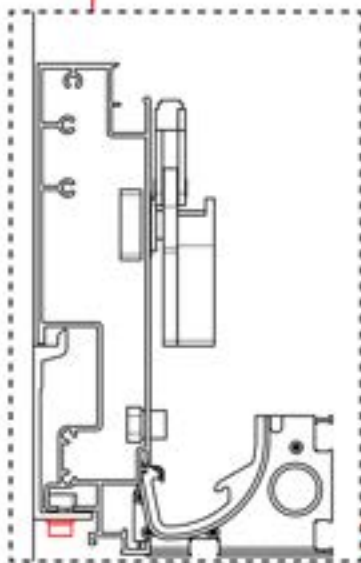

07

6

x7
PERGOLUX

ANTHRACITE: L246
WHITE: L250
BLACK: L248

PN-200002292
5x

PN-200002319
5x