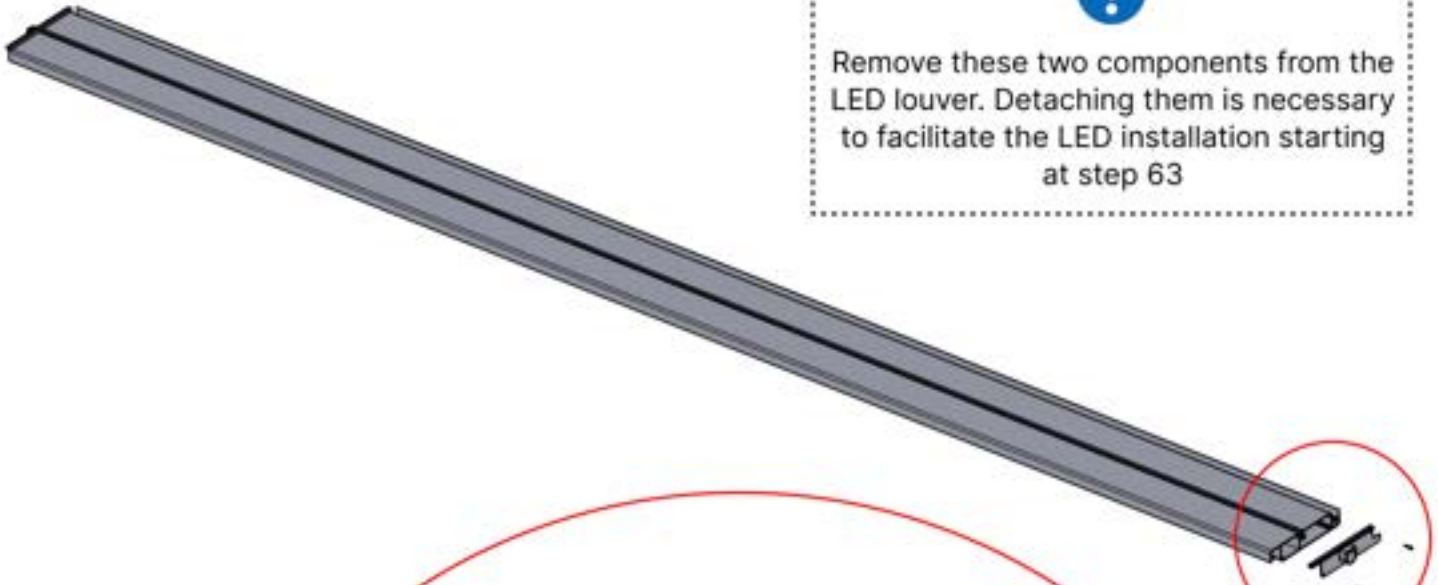

47

x3
PERGOLUX
PERGOLUX
PERGOLUX

5

ANTHRACITE: L258
WHITE: L262
BLACK: L260

PN-200002365
6x

Remove these two components from the LED louver. Detaching them is necessary to facilitate the LED installation starting at step 63