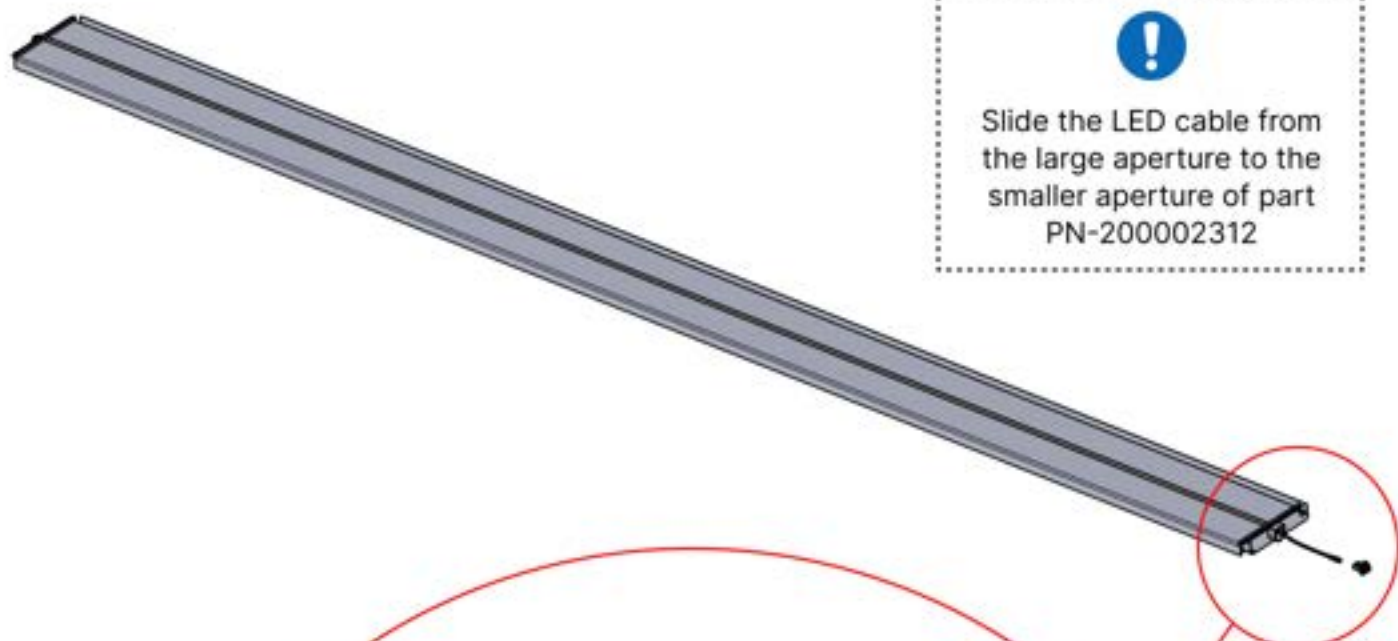

Route the LED cable through the large aperture in part number PN-200002312

52

x3
PERGOLUX
PERGOLUX
PERGOLUX

5

ANTHRACITE: L258
WHITE: L262
BLACK: L260

PN-200002365
6x

Slide the LED cable from the large aperture to the smaller aperture of part PN-200002312