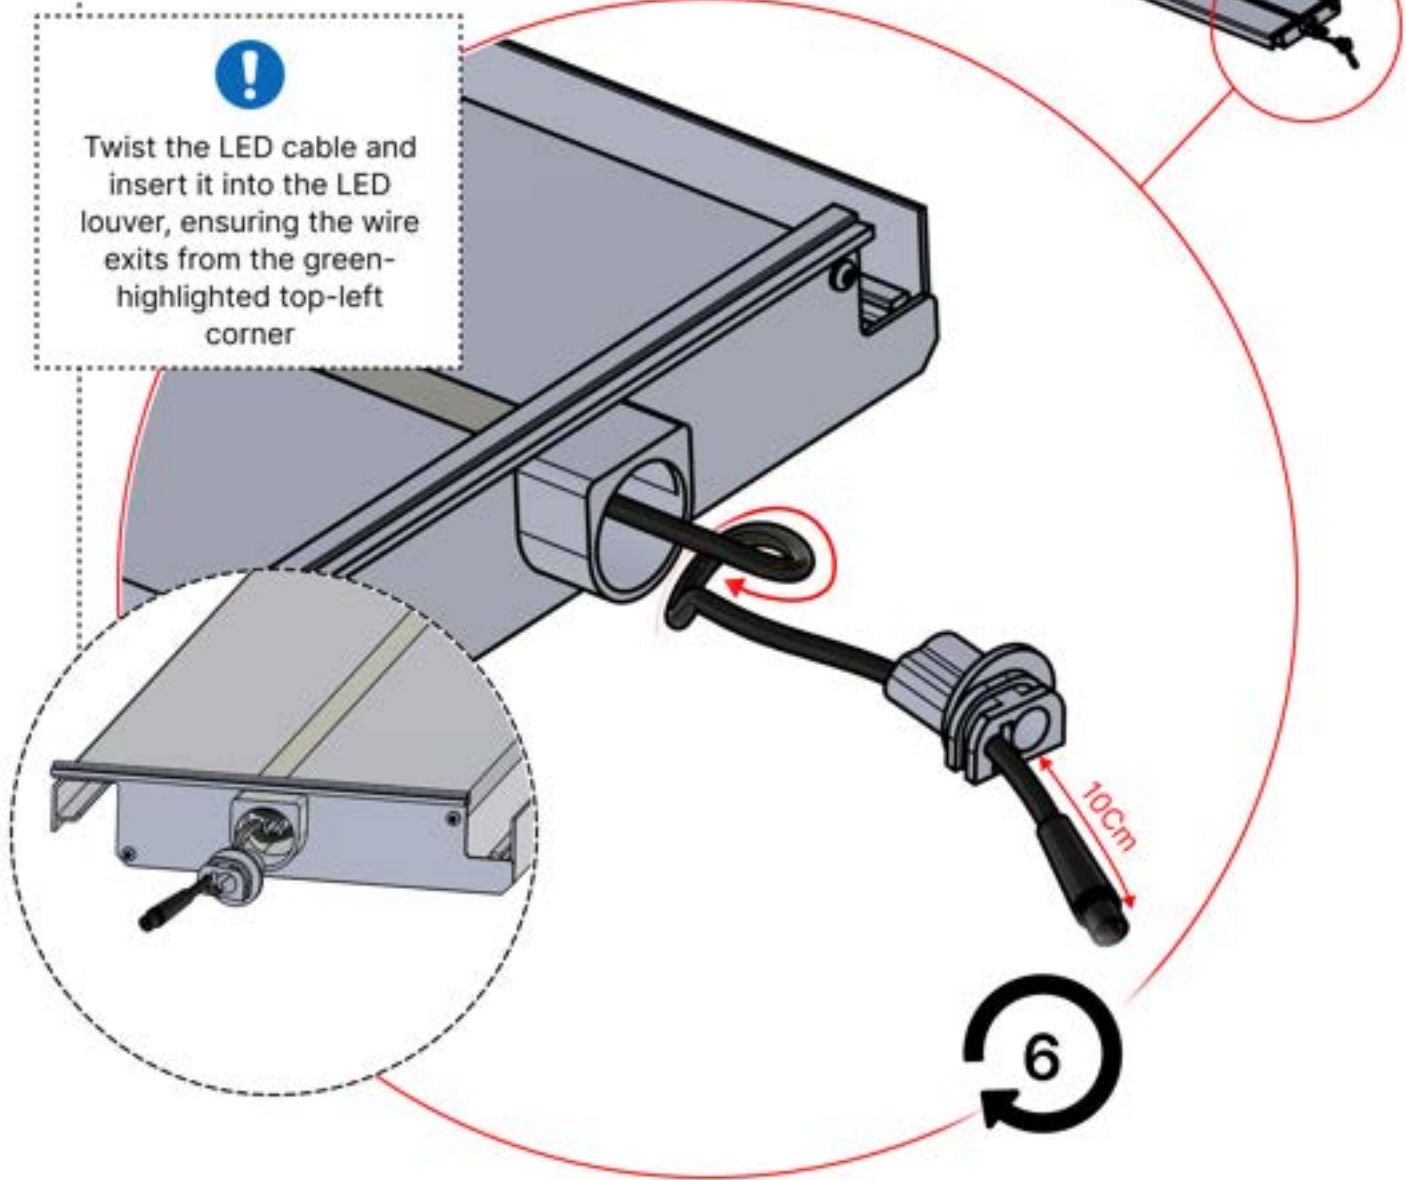

x3
PERGOLUX
PERGOLUX
PERGOLUX

5

ANTHRACITE: L258
WHITE: L262
BLACK: L260

PN-200002365
6x

!

Twist the LED cable and insert it into the LED louver, ensuring the wire exits from the green-highlighted top-left corner