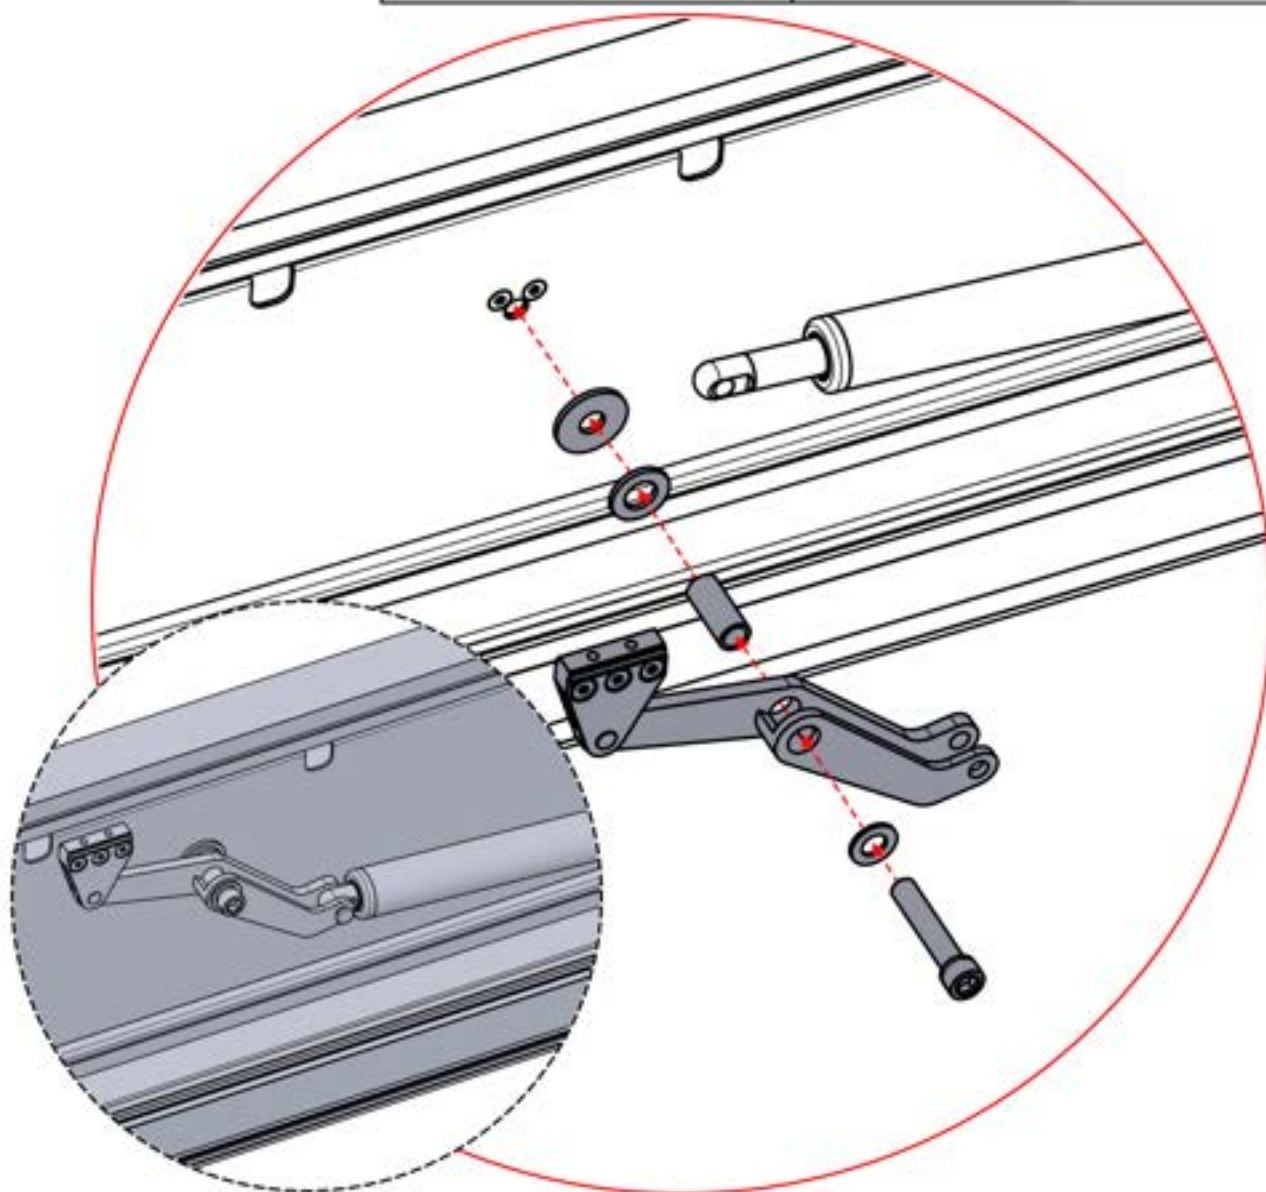

29

30

-  Motor Screw
1x
-  Split Pin
1x

INPUTS AND OUTPUTS

ITEMS IN BOX

If you are planning to route the power cable through the rear corners, drill a **10 mm** diameter hole in the corner cover (**PN-200002370**) as illustrated. This allows the cable to pass through during installation in step 71.