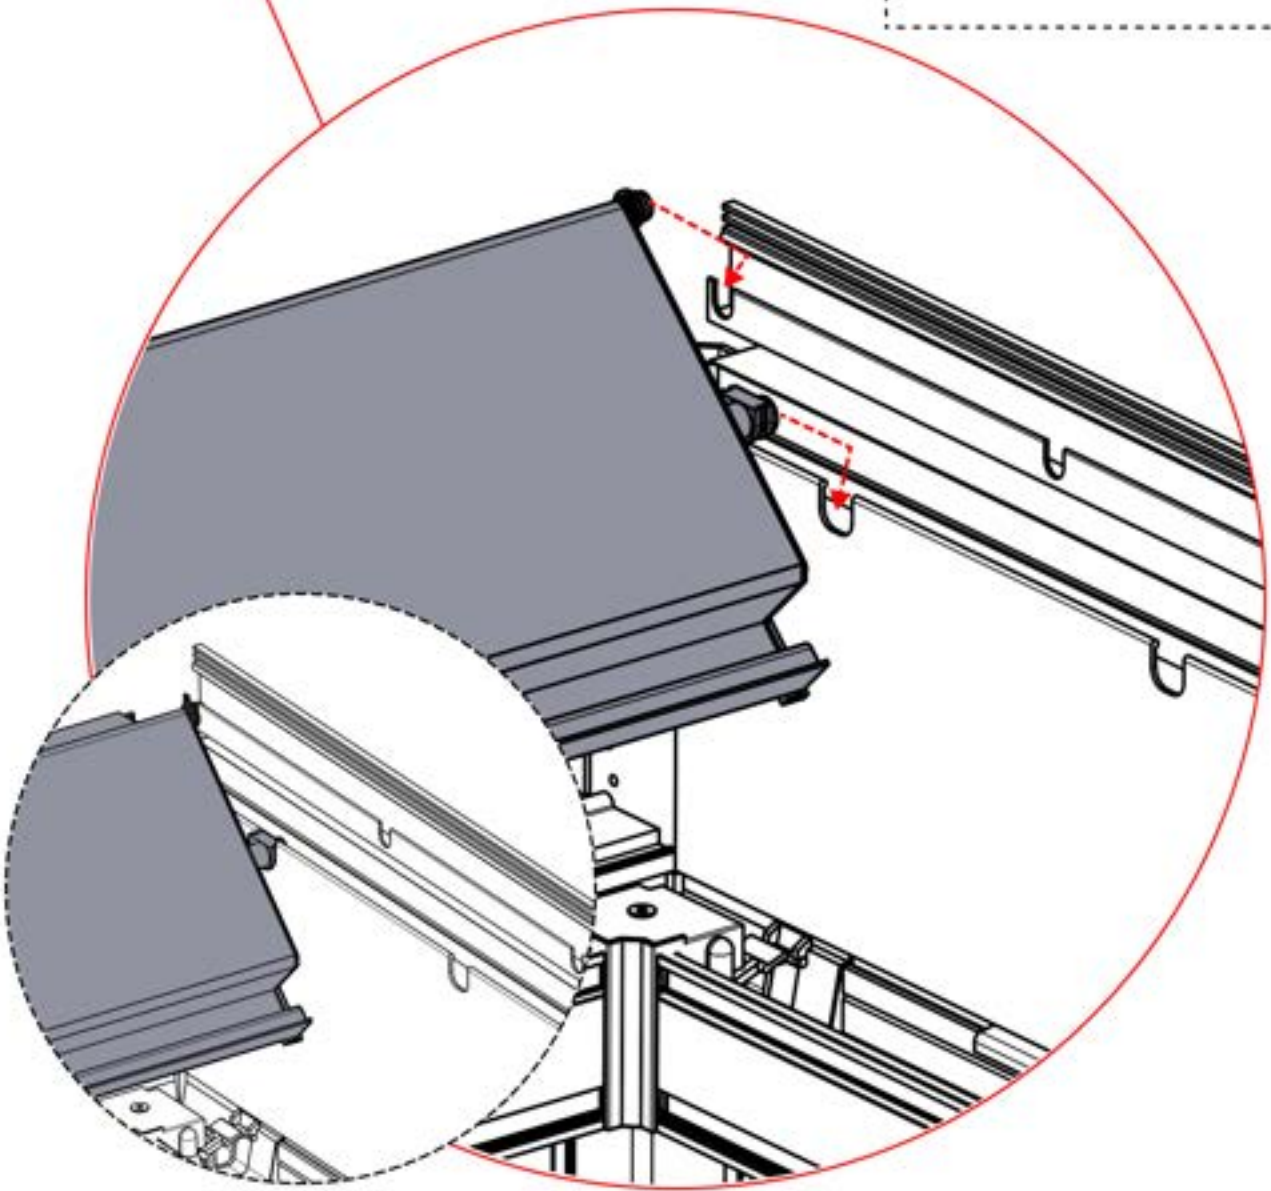

57

4

ANTHRACITE: L270
WHITE: L274
BLACK: L272

E

PN-200002363

1x