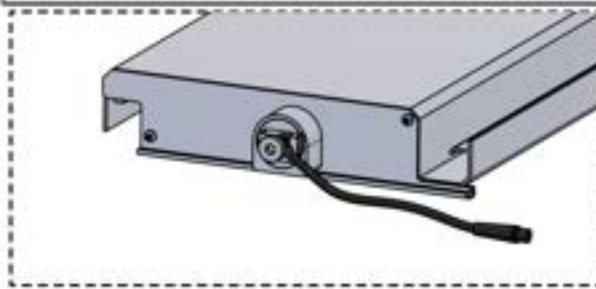

63

x3
PERGOLUX
PERGOLUX
PERGOLUX

5

ANTHRACITE: L258
WHITE: L262
BLACK: L260

PN-200002365
6x