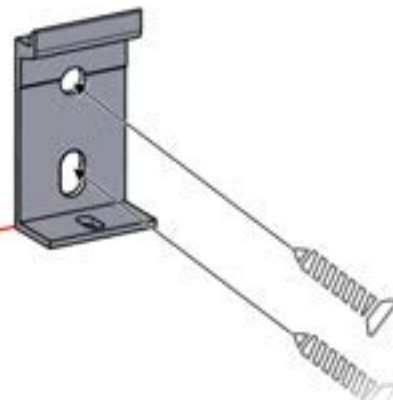

04

6

ANTHRACITE: L246
WHITE: L250
BLACK: L248

PN-200002373

5x

x10

Install the first and last wall mount brackets (PN-PN-200002373) 3600 mm apart. Position the remaining brackets in between, ensuring they are evenly distributed.

5400mm

2356 mm
92 3/4"