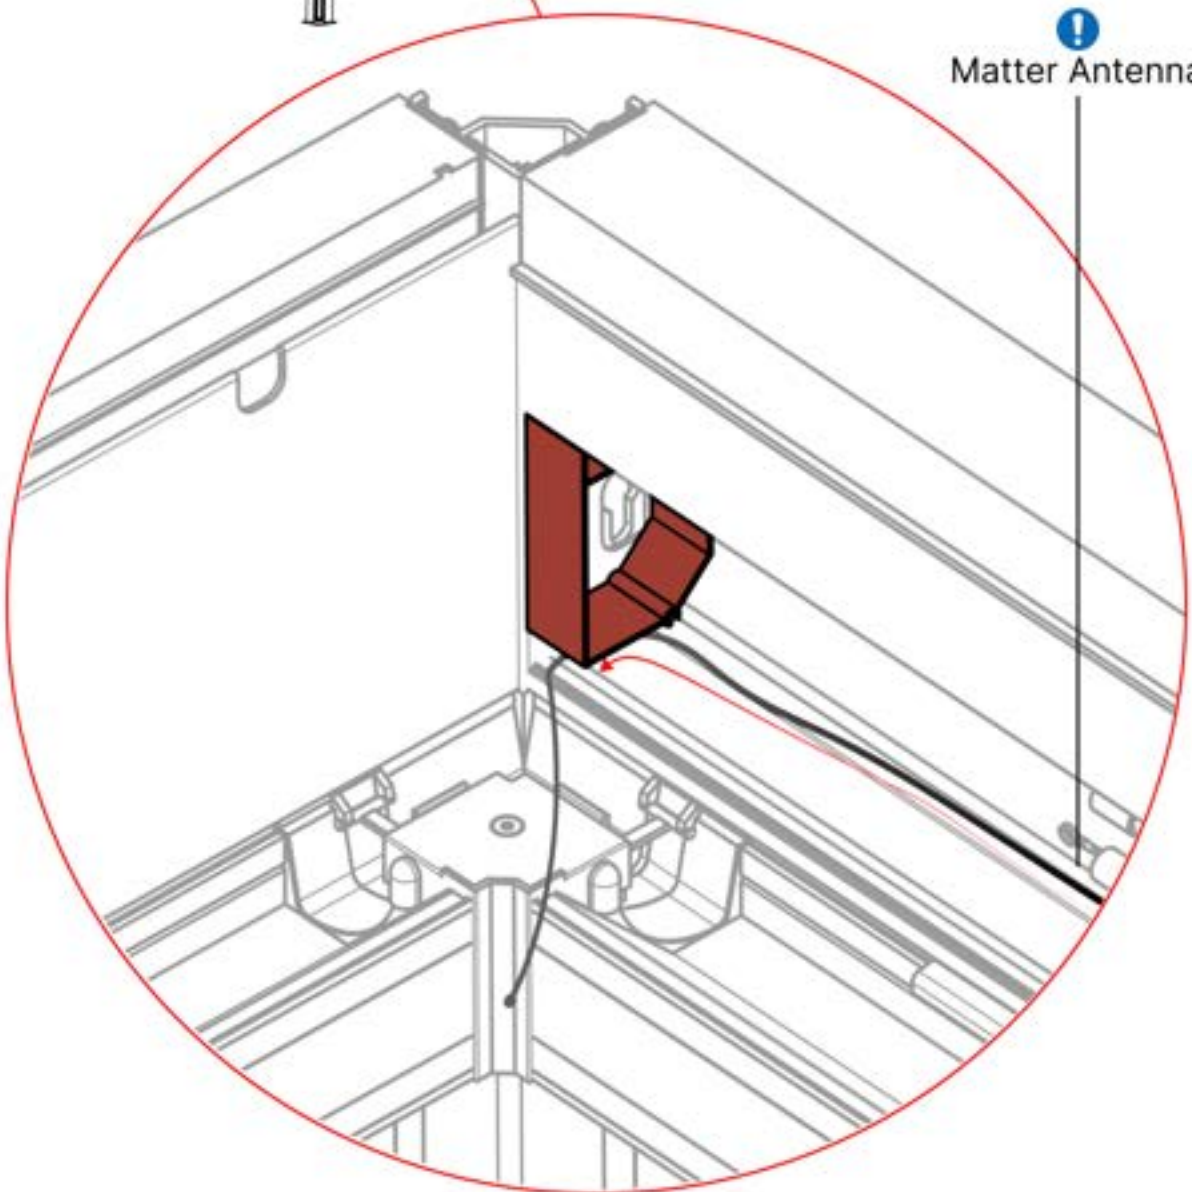

!
Route the Matter
Antenna and place it
below the highlighted
part(PN-200002329).