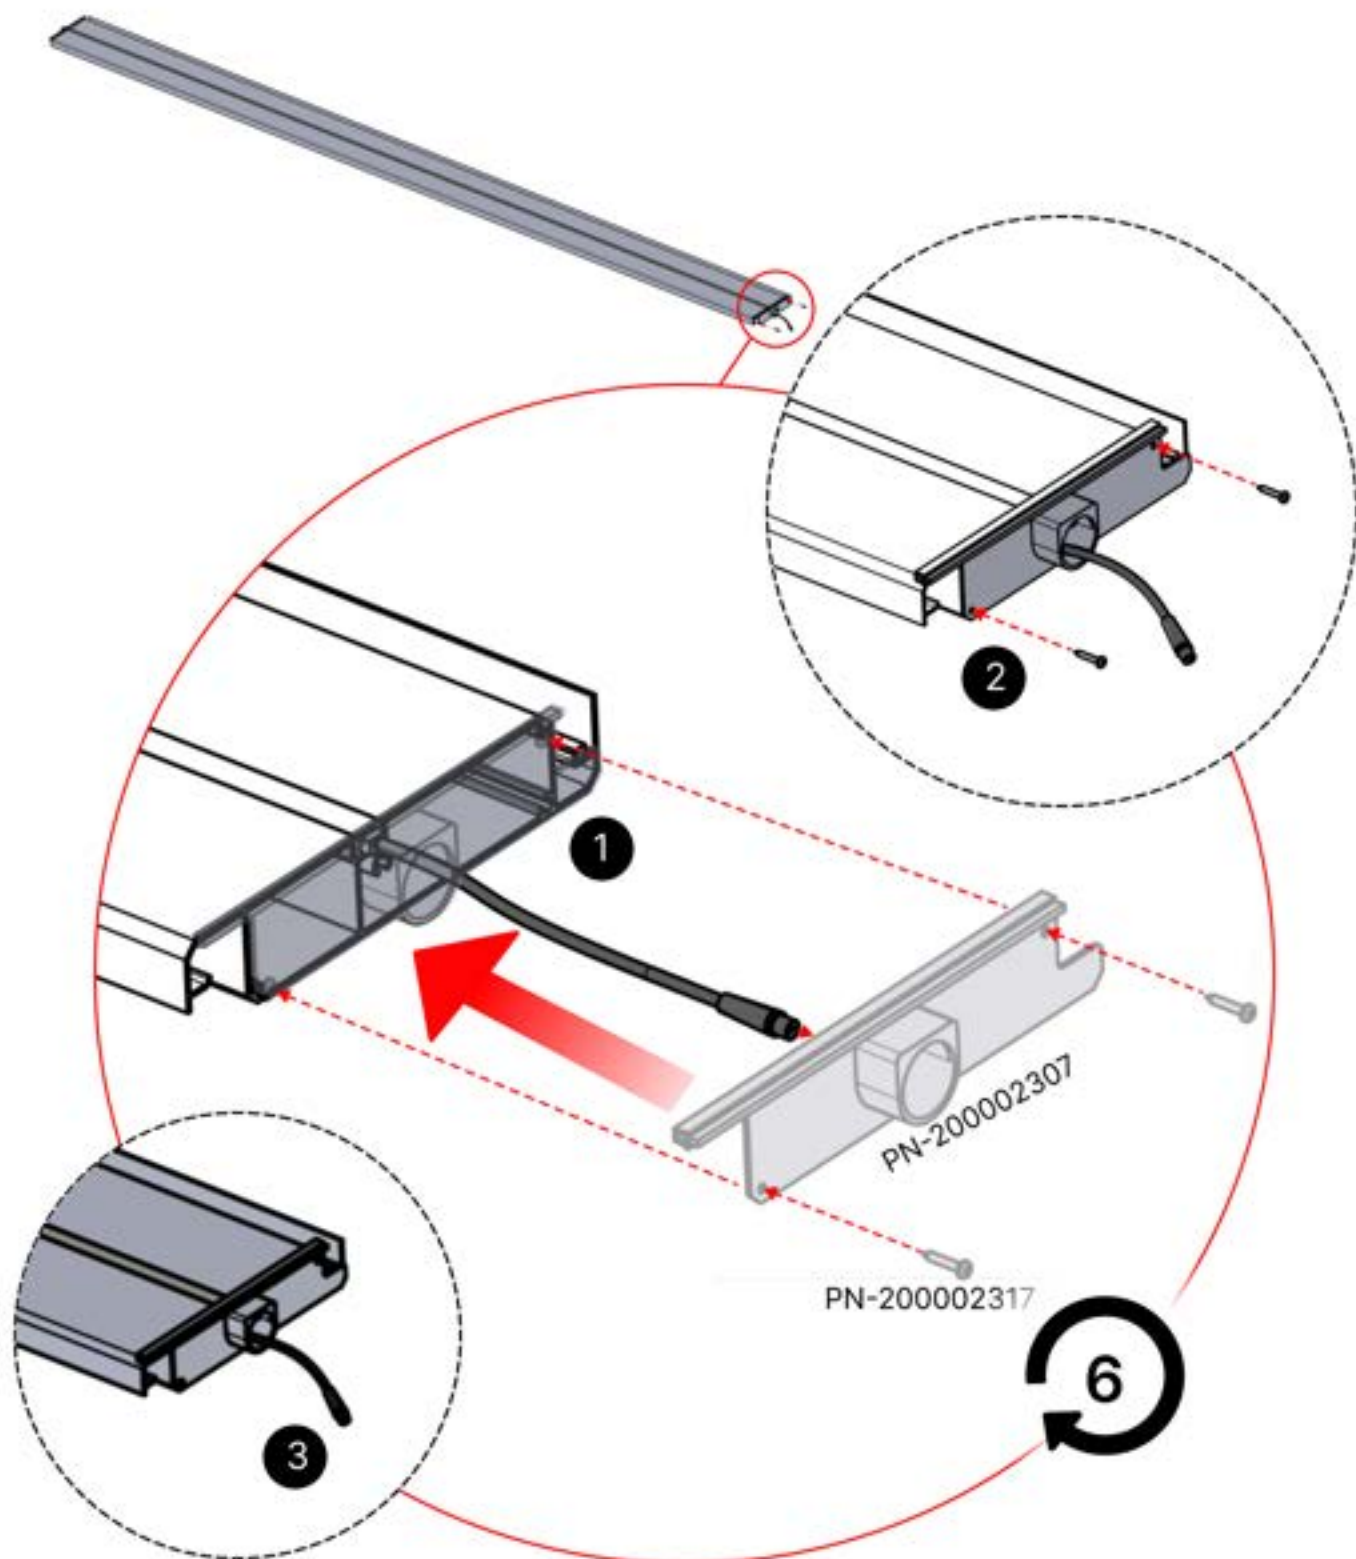

50

x3
PERGOLUX
PERGOLUX
PERGOLUX

5

ANTHRACITE: L258
WHITE: L262
BLACK: L260

PN-200002365
6x