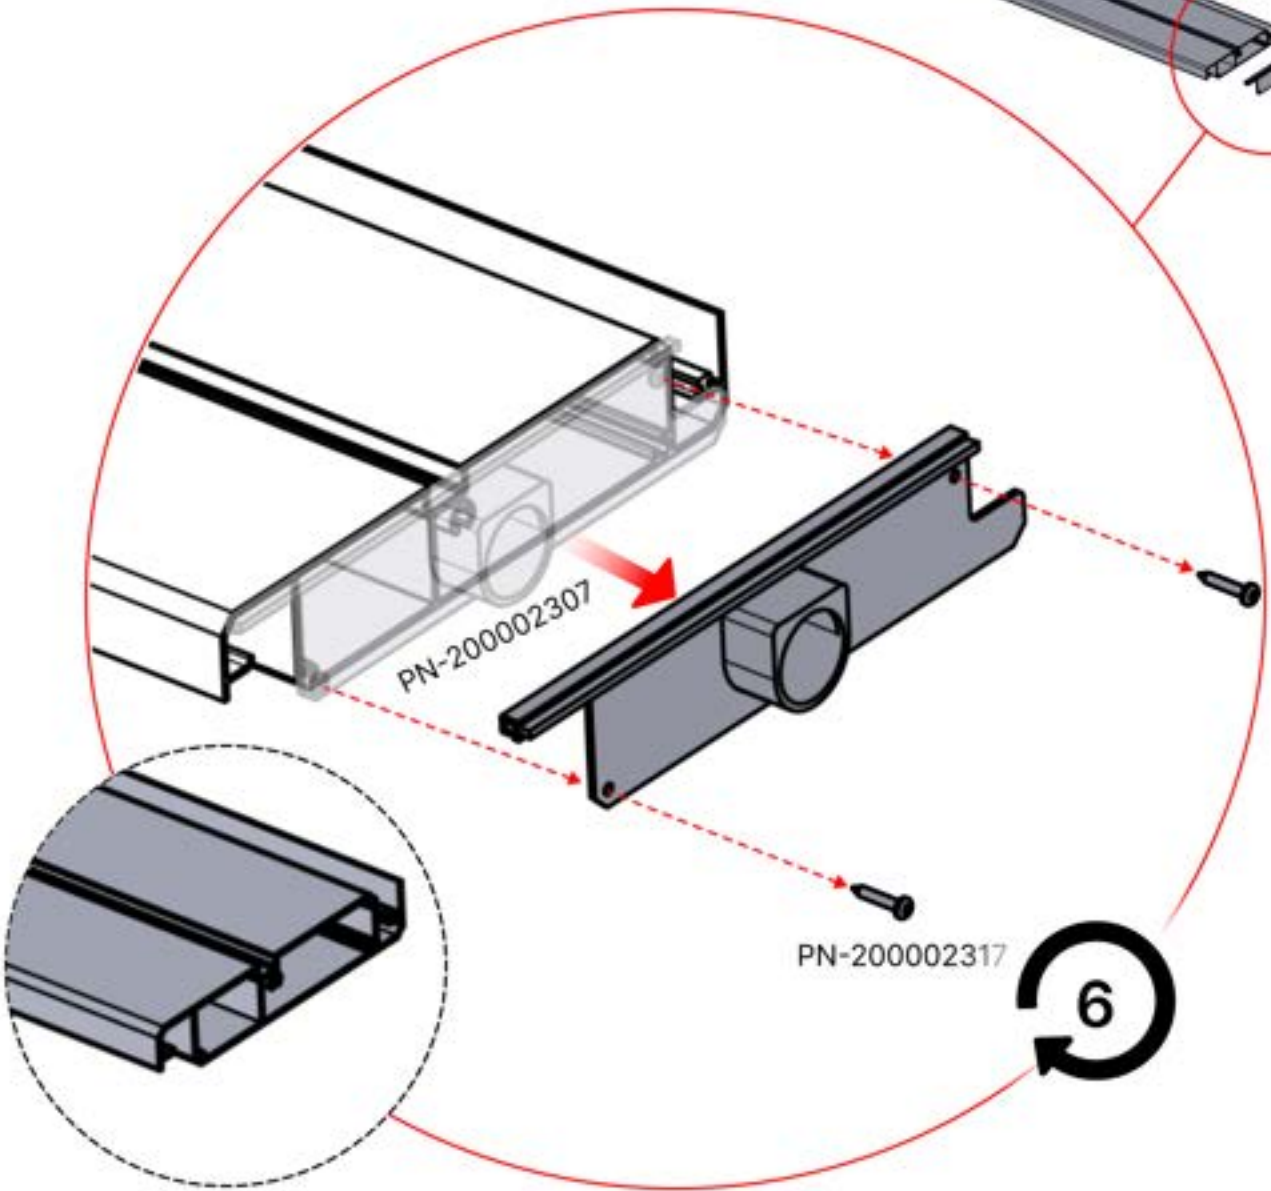

47

x3
PERGOLUX
PERGOLUX
PERGOLUX

5

ANTHRACITE: L258
WHITE: L262
BLACK: L260

PN-200002365
6x

Remove these two components from the LED louver. Detaching them is necessary to facilitate the LED installation starting at step 63