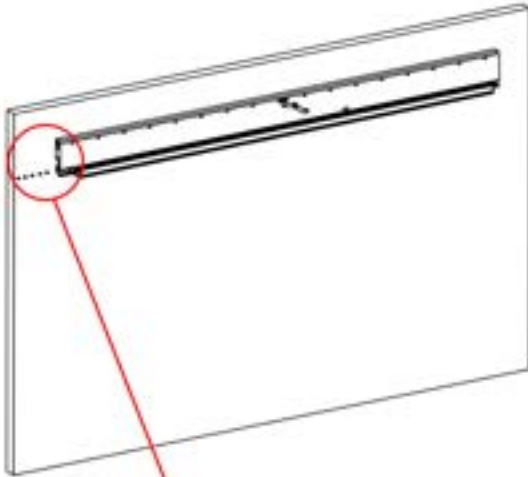

06

6

ANTHRACITE: L246
WHITE: L250
BLACK: L248

PN-200002290

5x