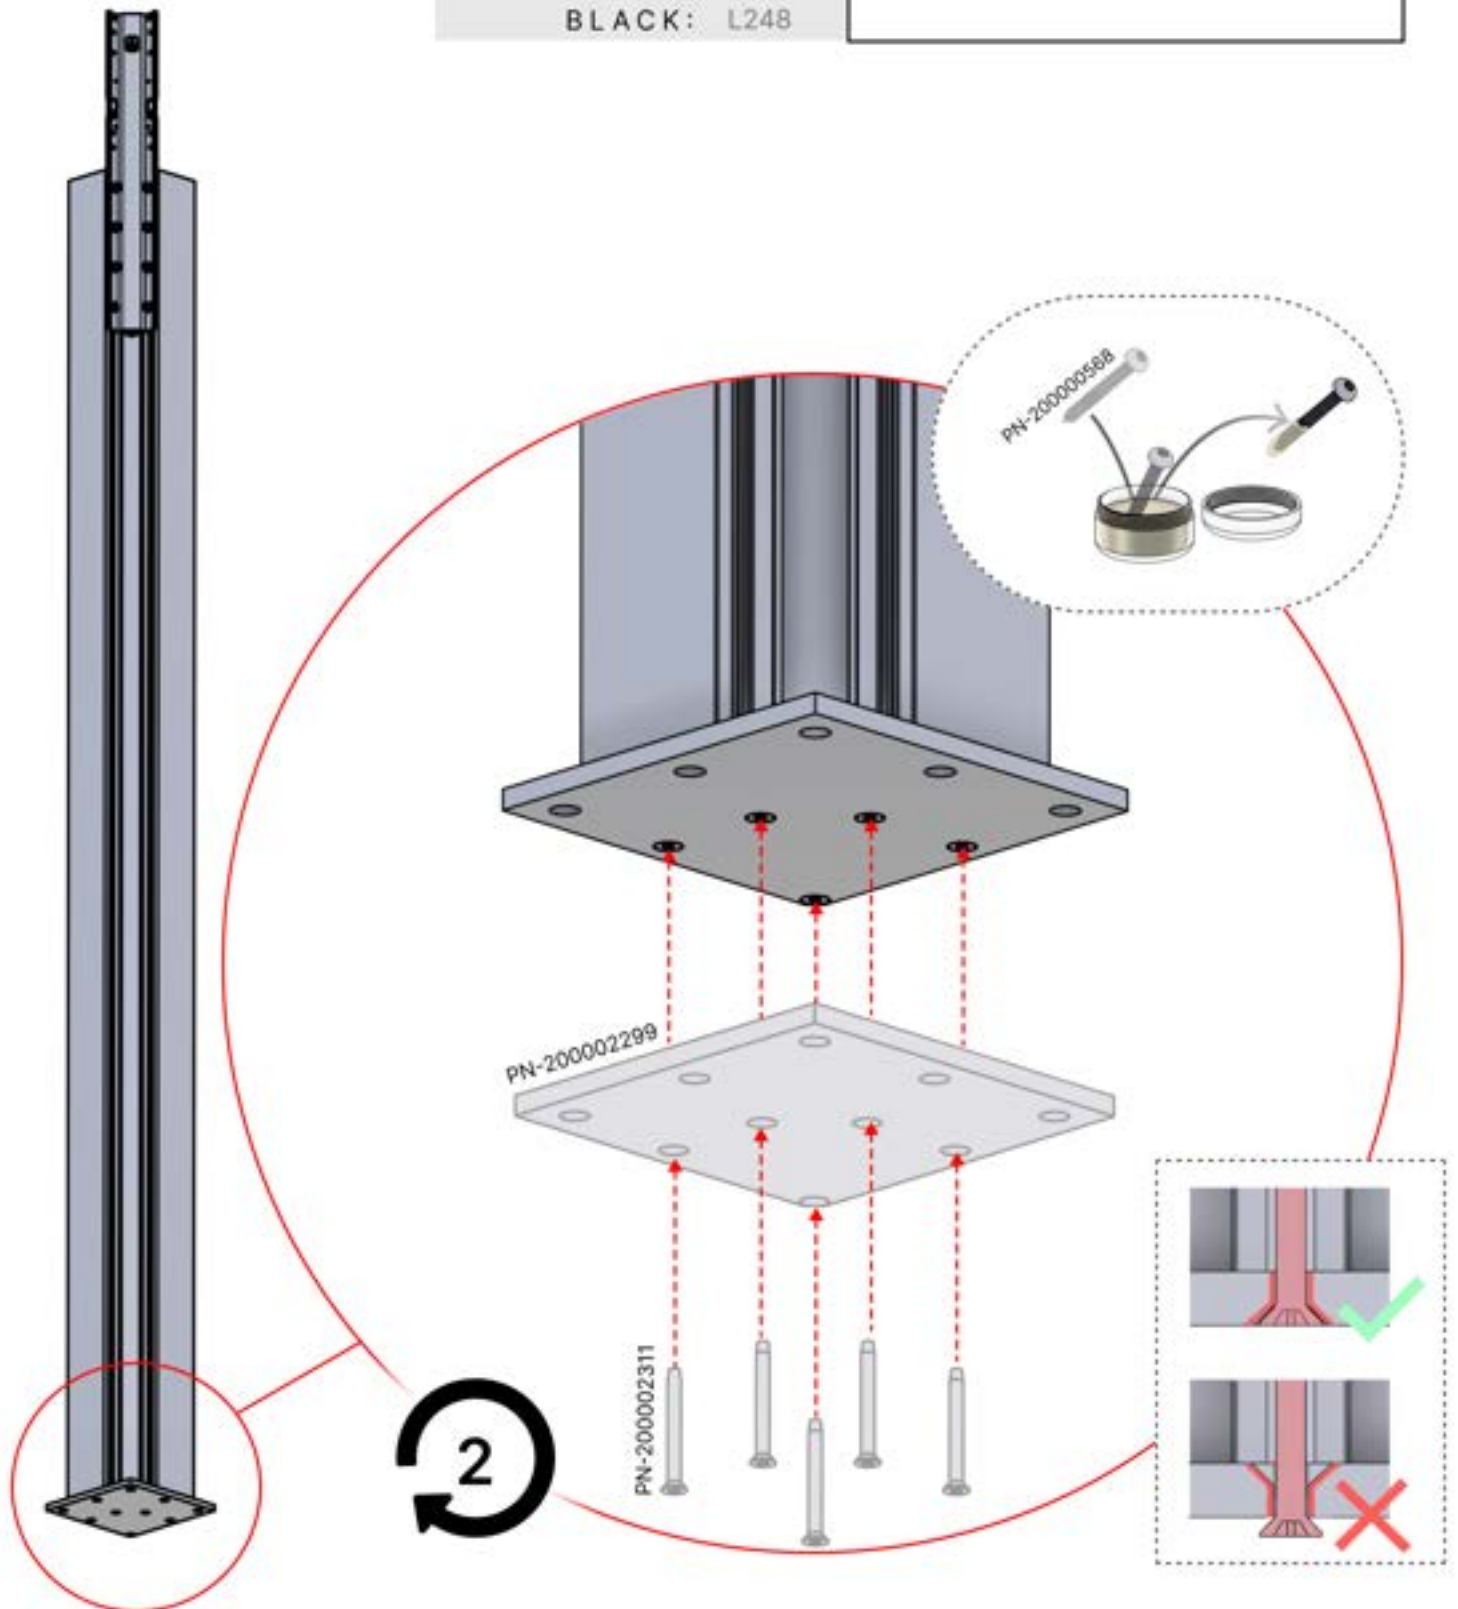

04

6

ANTHRACITE: L246
WHITE: L250
BLACK: L248

PN-200002373

5x

x10

Install the first and last wall mount brackets (PN-PN-200002373) 3600 mm apart. Position the remaining brackets in between, ensuring they are evenly distributed.