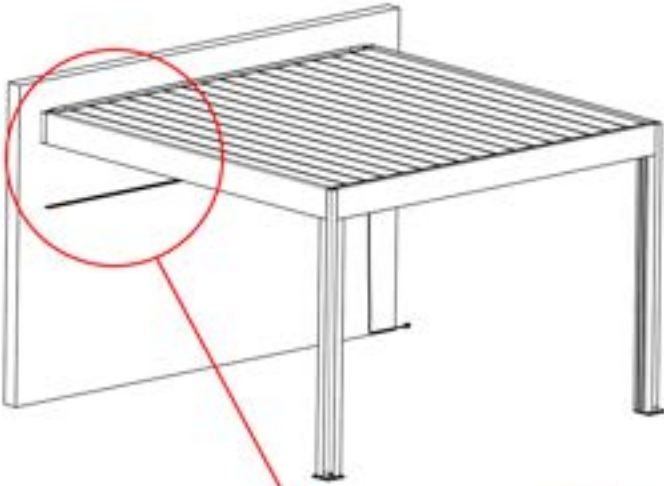

74

2

ANTHRACITE: B298
WHITE: B302
BLACK: B306

75

S4 PERGOLUX | PERGOLA PRO MAX WALLMOUNTED

4 X 6 M / 13' x 16'