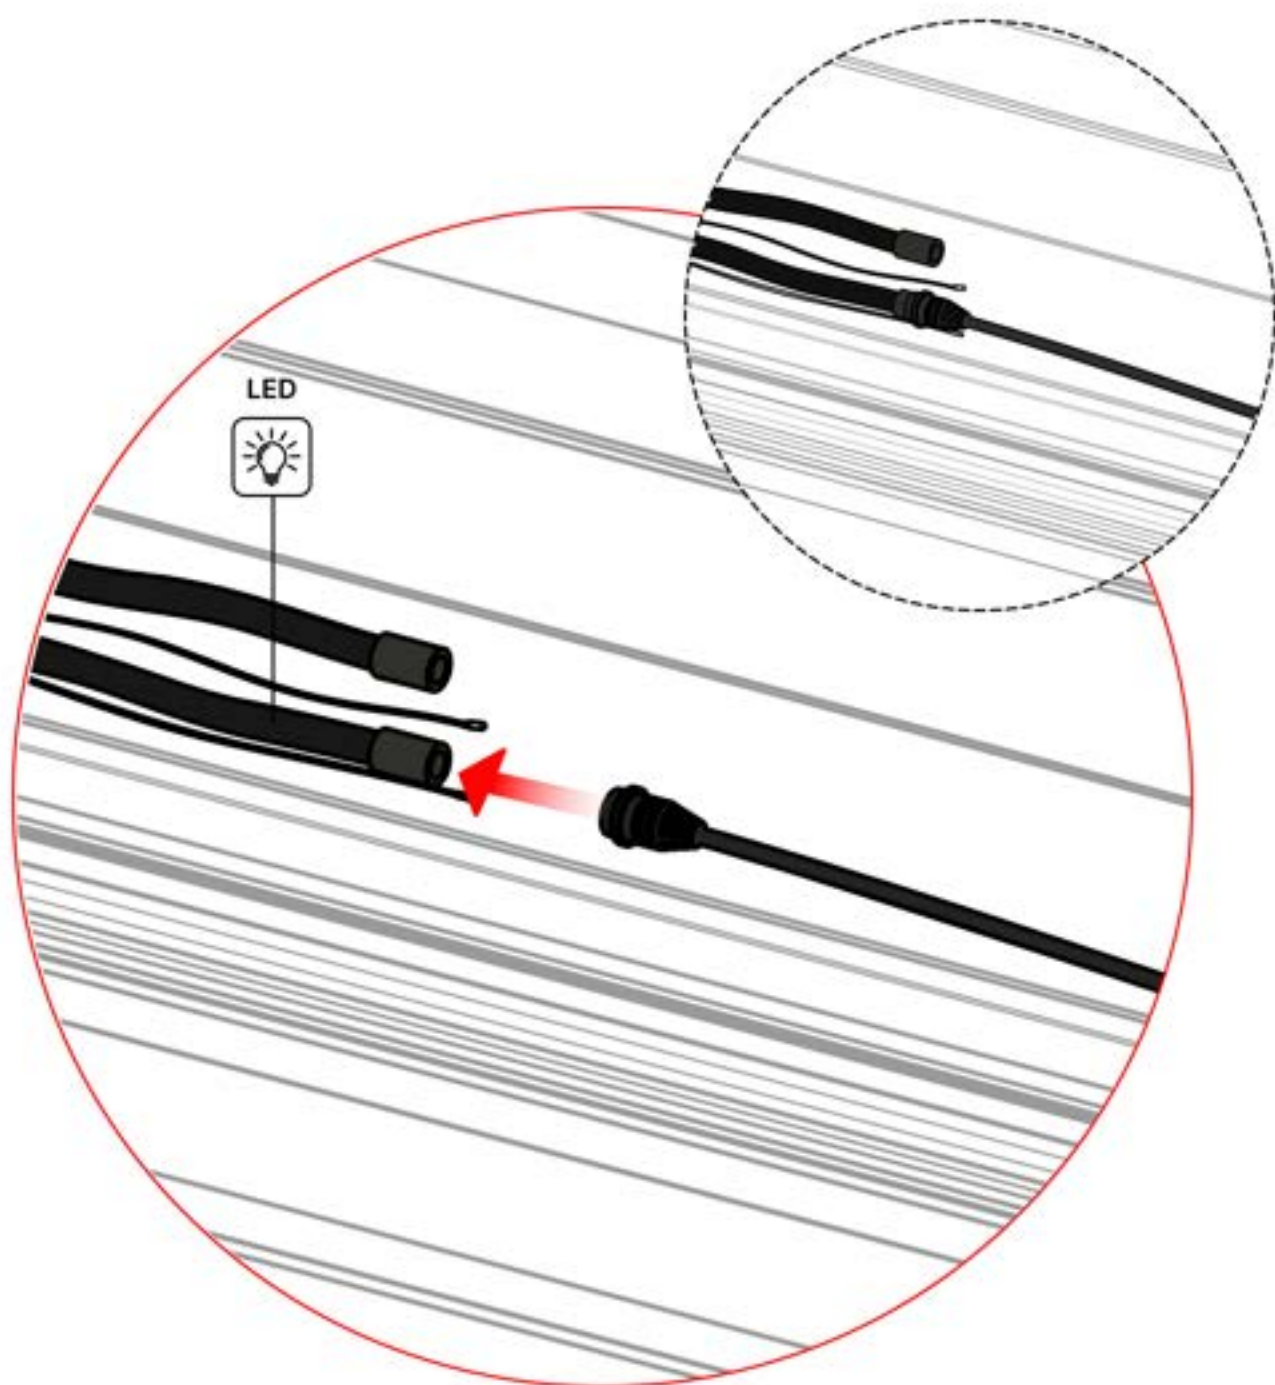

x1 PERGOUEX **6**
ANTHRACITE: L246
WHITE: L250
BLACK: L248

PN-200002494
1x

PN-200002134
2x

38

39

LED CABLE

6 LED HARNESS

41