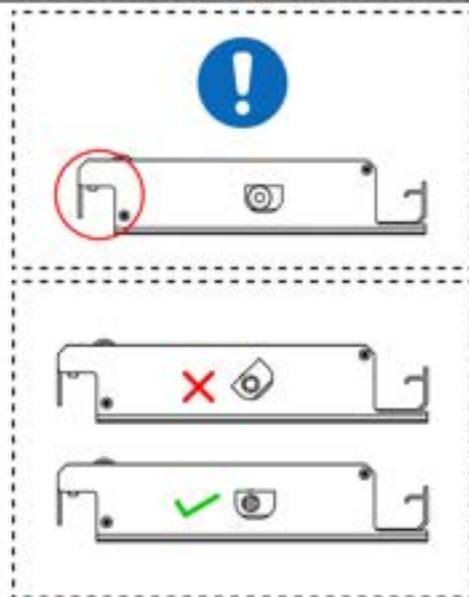

60

x7
PERGOUEX

6

ANTHRACITE: L246
WHITE: L250
BLACK: L248

S

PN-200002367

1x