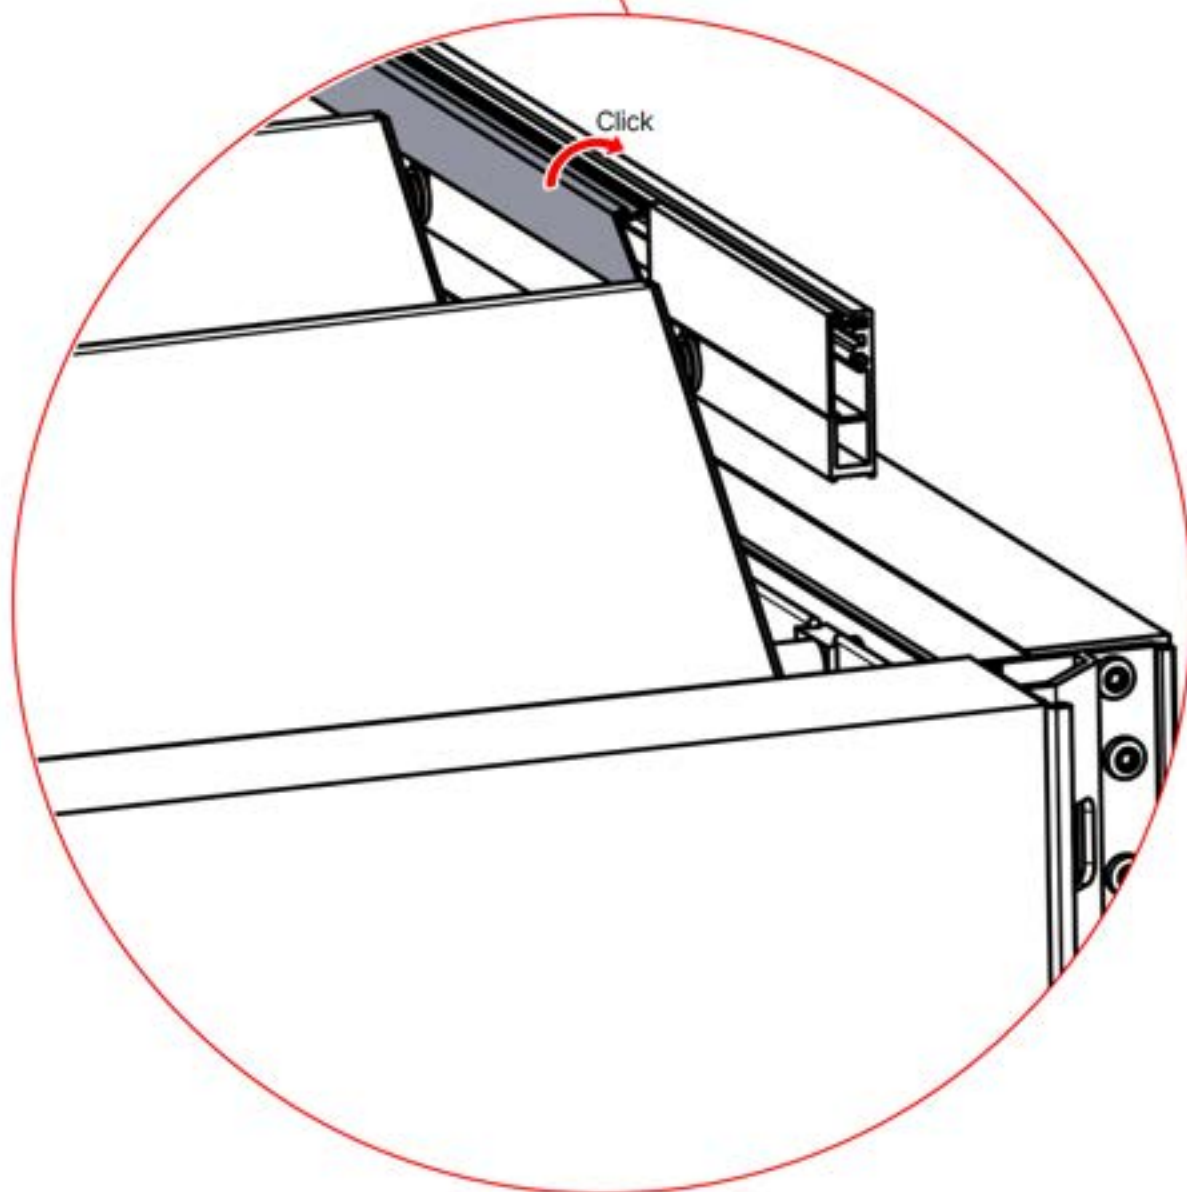

67

2

ANTHRACITE: B298
WHITE: B302
BLACK: B306

PN-200002495

1x

68

6

x7
FERGOLUX