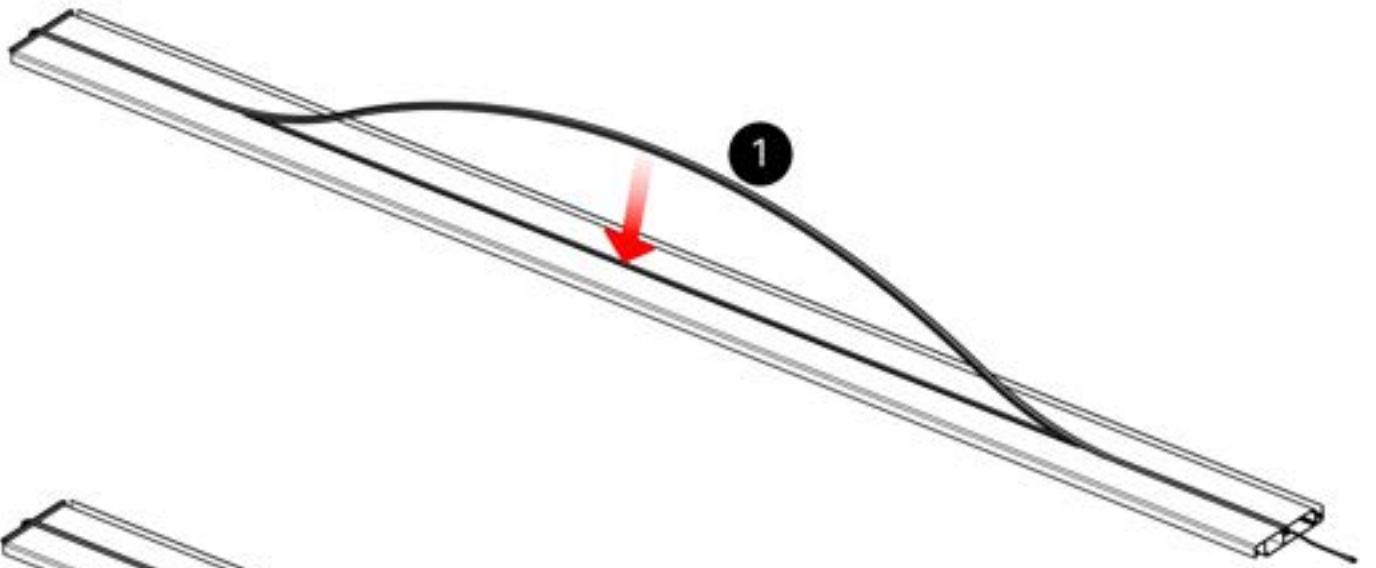

PERGOLUX

10

LED BOX

PN-200002365
6x

LED STRIP
4x

49

50

x3
PERGOLUX
PERGOLUX
PERGOLUX