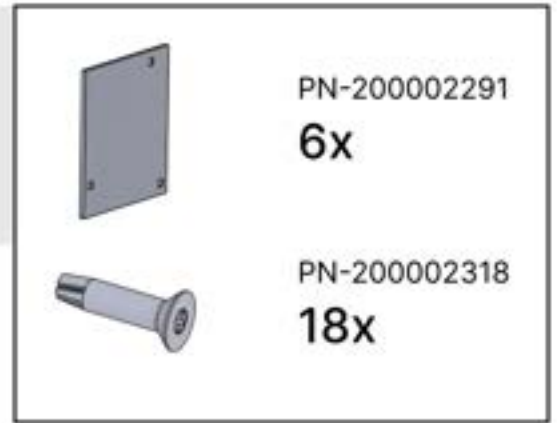

71

1

x1
PESGOLUX

ANTHRACITE: C126
WHITE: C127
BLACK: C128

PN-200002301
4x

72

ANTHRACITE: L246
WHITE: L250
BLACK: L248

73