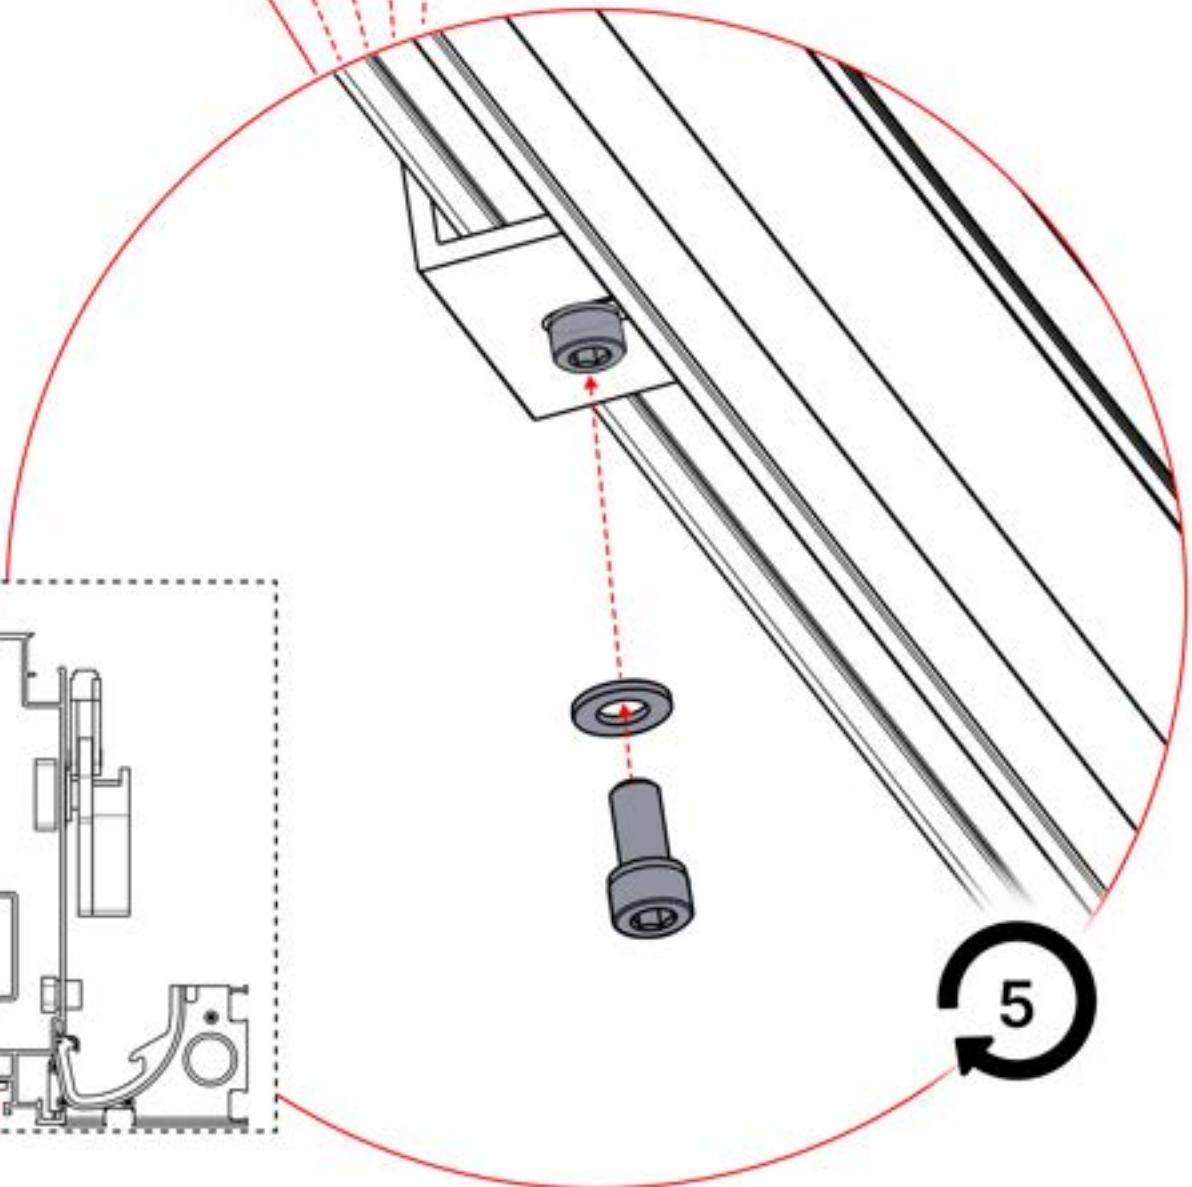

07

6

x7
PERGOLUX

ANTHRACITE: L246
WHITE: L250
BLACK: L248

PN-200002292
5x

PN-200002319
5x