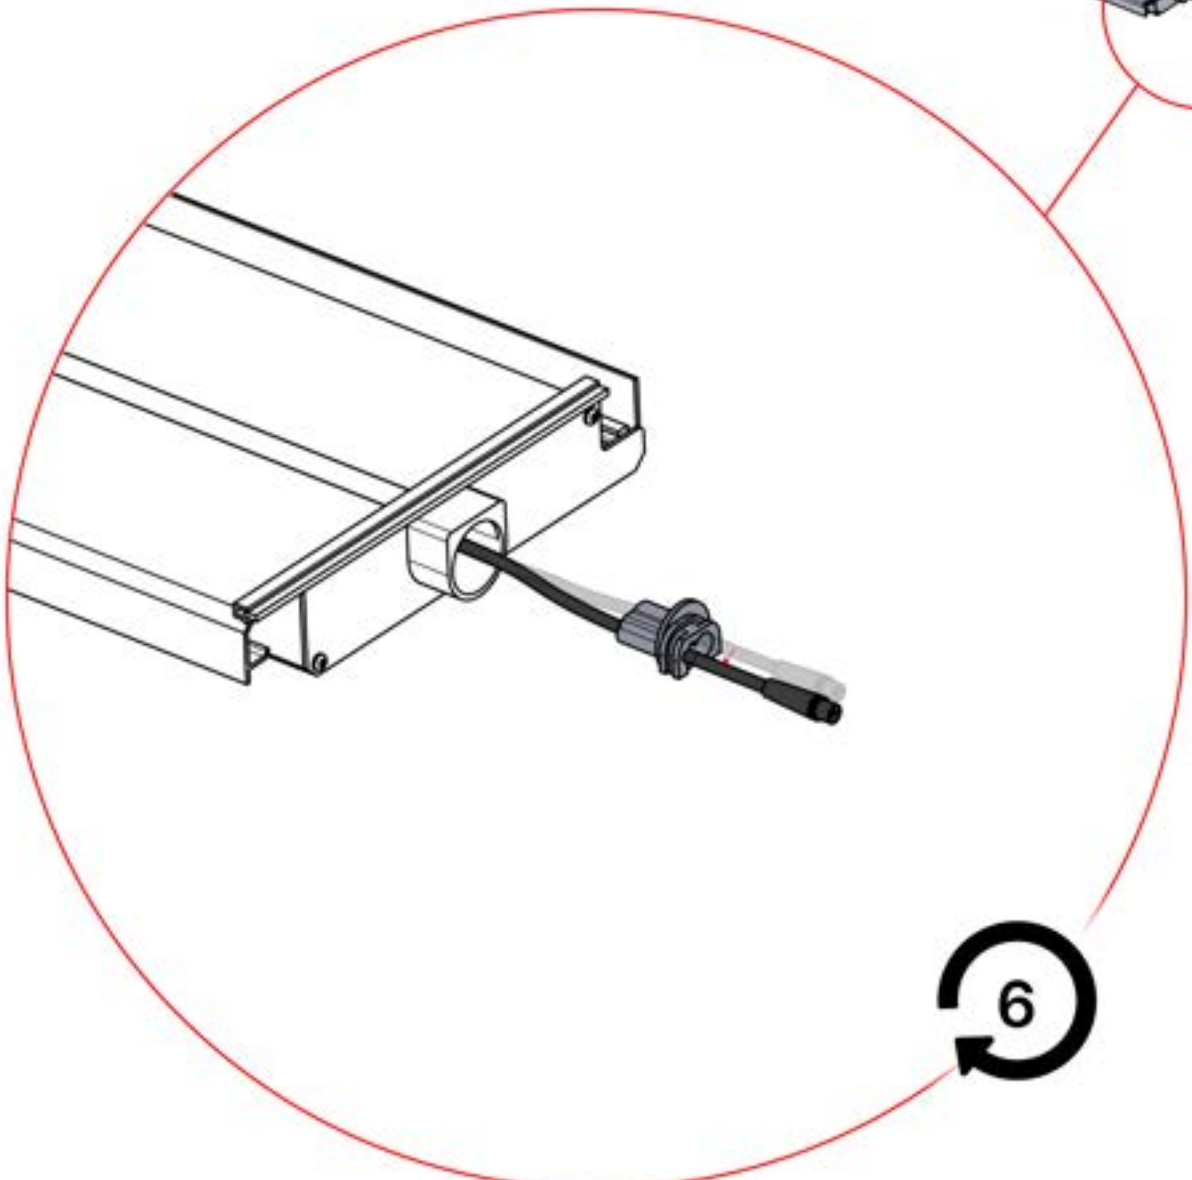

Route the LED cable through the large aperture in part number PN-200002312

52

x3
PERGOLUX
PERGOLUX
PERGOLUX

5

ANTHRACITE: L258
WHITE: L262
BLACK: L260

PN-200002365
6x

Slide the LED cable from the large aperture to the smaller aperture of part PN-200002312