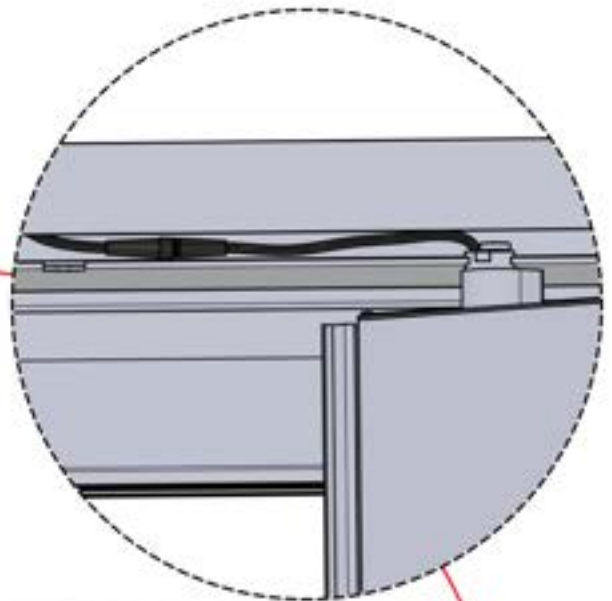

Connect the LED
cable to the 4-pin LED
wire