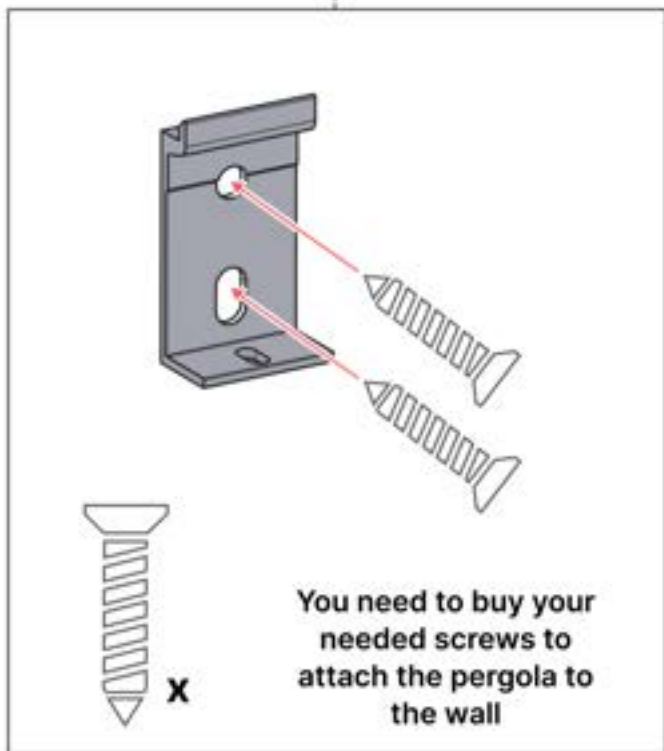

Important! Be cautious when assembling or handling this part.

This item must be purchased separately.

Required tools for assembly.

Apply lubricant to make screw assembly easier.

Ensure grounding is connected before powering up.

Do not use a regular hammer, as it may cause damage.

Align slats according to sunlight direction for optimal shading.

AC Input

Repeat this step as many times as the number indicates

Motor

Turn around

INFORMATION

All screws from **PERGOLUX** are made of stainless steel, ensuring durability and resistance to rust. To prevent damage to screws, follow these guidelines:

- **DO NOT OVERTIGHTEN:** Apply appropriate force to avoid stripping the threads.
- **CHOOSE THE CORRECT TOOL:** Use the proper screwdriver or bit to avoid damaging the screw head.
- **ENSURE PROPER USE:** With correct installation, screws will maintain their integrity and functionality over time.
- **USE LUBRICATION:** Apply lubricant to make screw assembly easier.