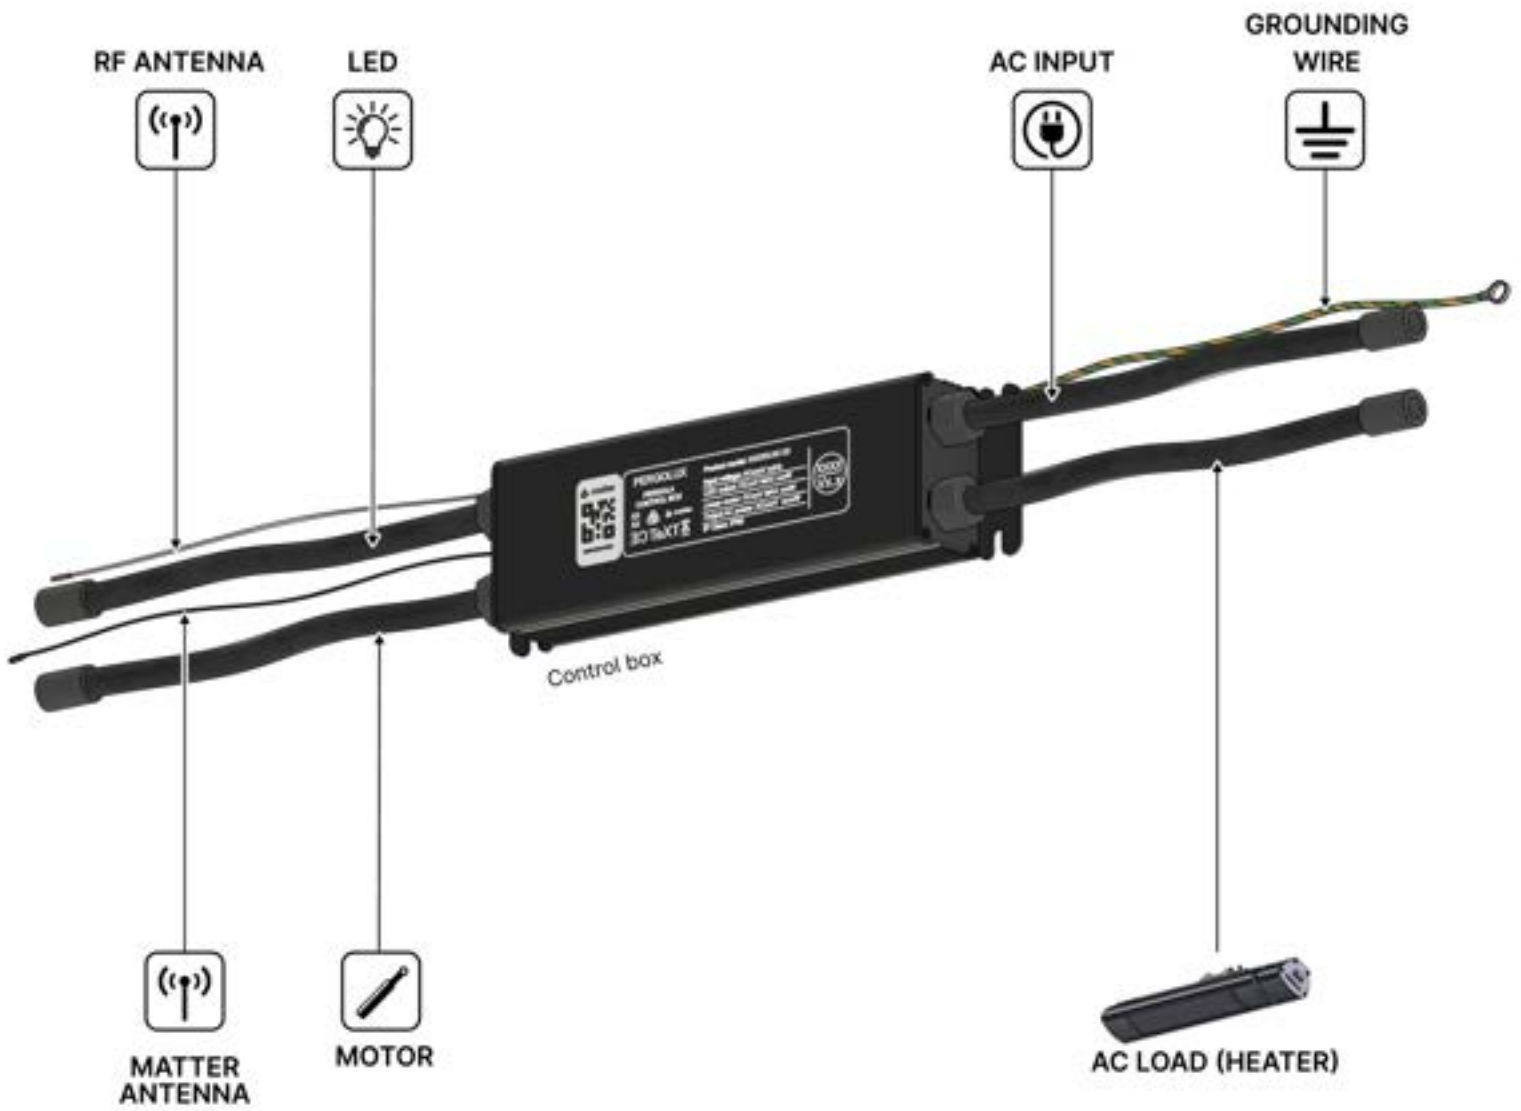

29

30

-  Motor Screw
1x
-  Split Pin
1x

INPUTS AND OUTPUTS

ITEMS IN BOX

If you are planning to route the power cable through the rear corners, drill a **10 mm** diameter hole in the corner cover (**PN-200002370**) as illustrated. This allows the cable to pass through during installation in step 71.