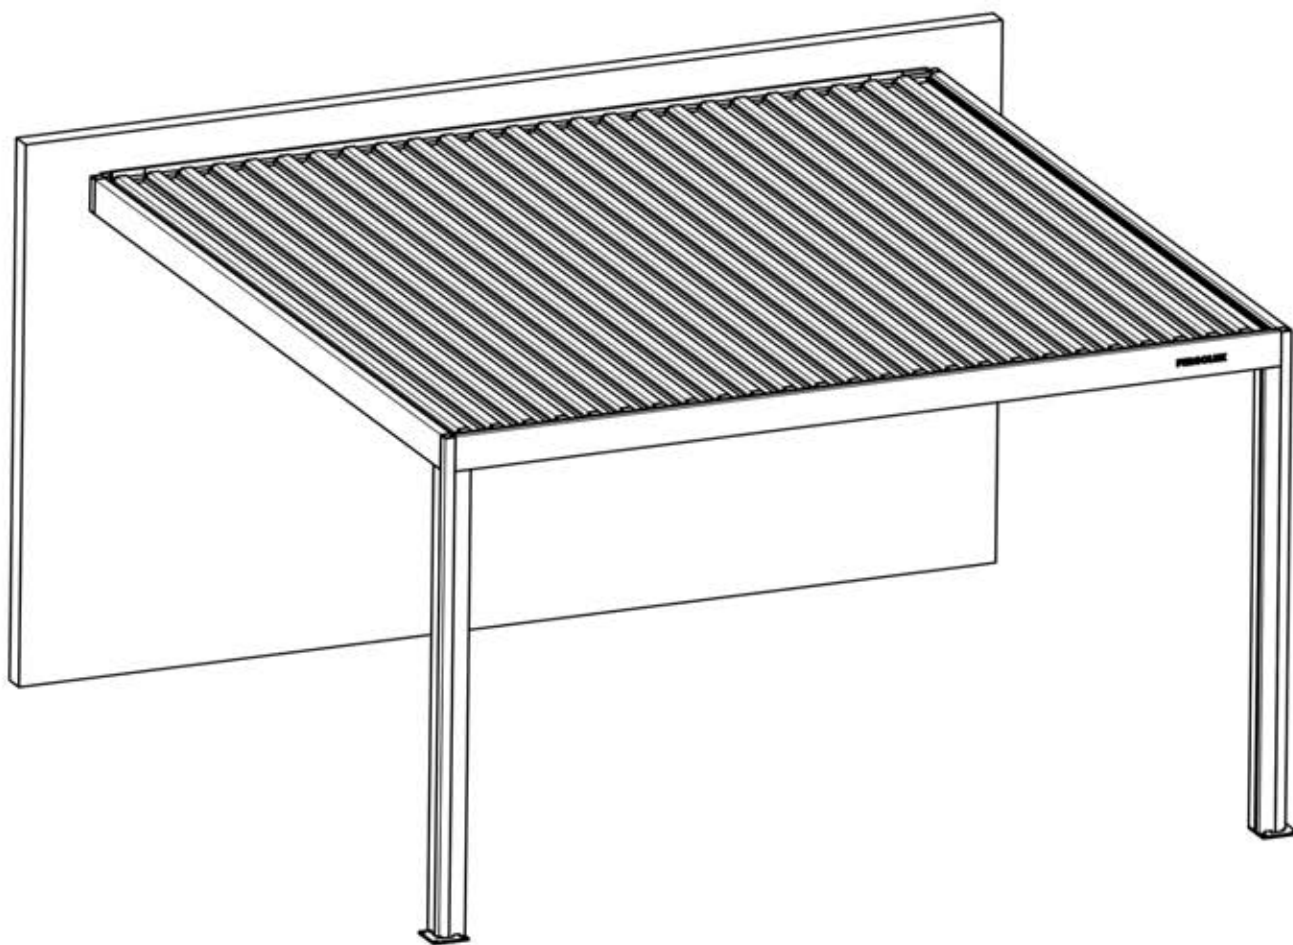

S4

PERGOLA

3 × 4m / 10' x 13'
WANDMONTIERT

PERGOLUX

Type Approved
Regular
Production
Surveillance

www.tuv.com
ID: 1111293124

INFORMATIONEN

INSTALLATION INSTRUCTIONS: