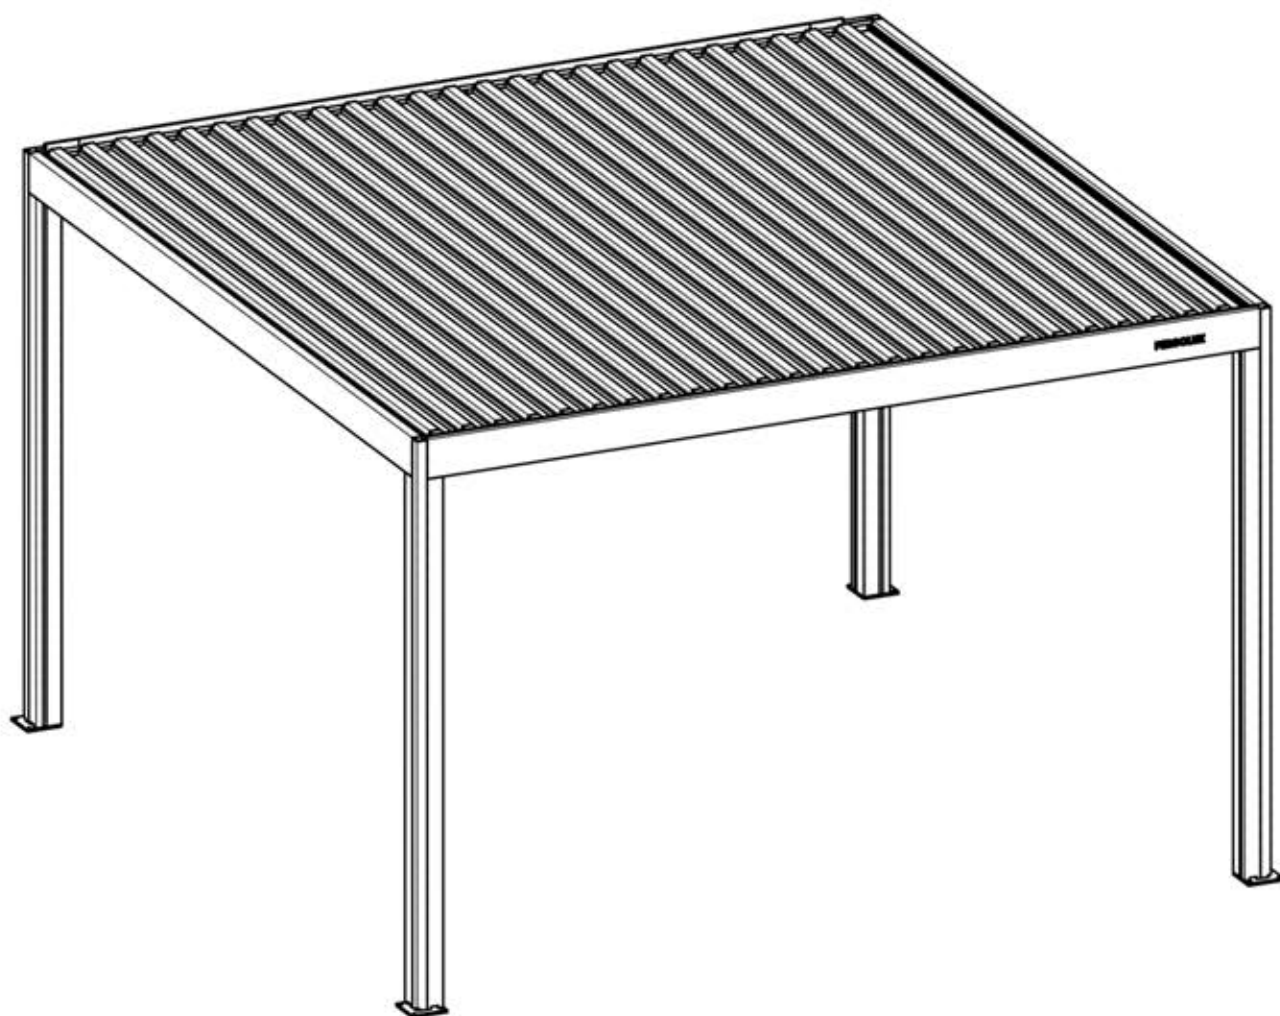

S4

PERGOLA

4 × 4m / 13' x 13'

FREISTEHEND

PERGOLUX

INFORMATIONEN

INSTALLATION INSTRUCTIONS:

Ensure all parts are present and undamaged before starting the assembly.