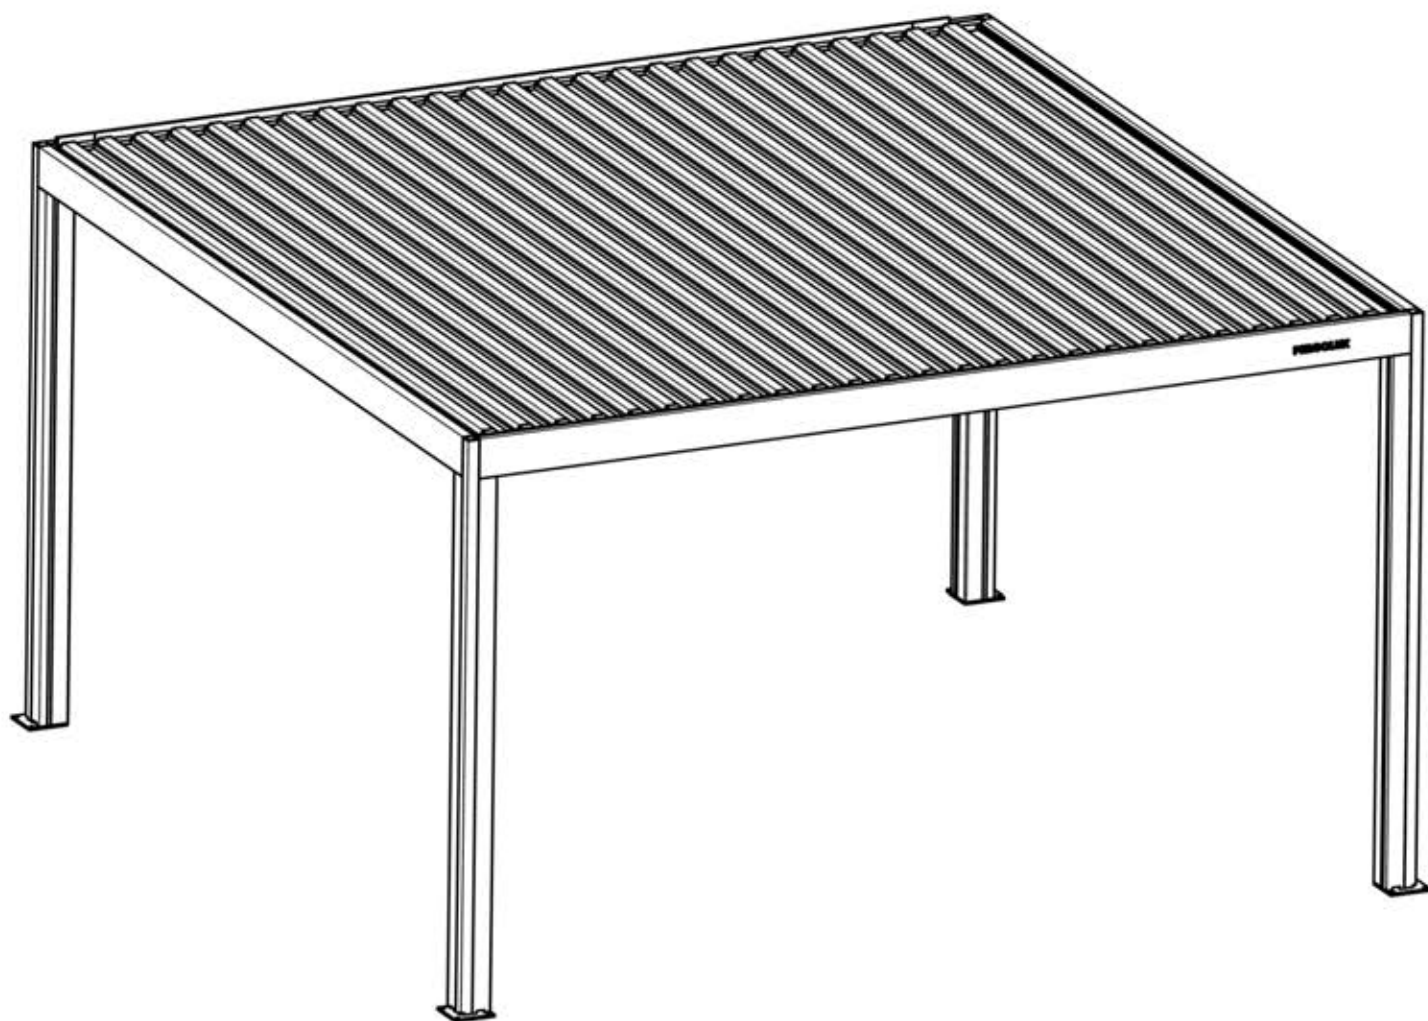

S4

PERGOLA

4 × 5m / 13' x 16'

FREISTEHEND

PERGOLUX

INFORMATIONEN

INSTALLATION INSTRUCTIONS:

Ensure all parts are present and undamaged before starting the assembly.