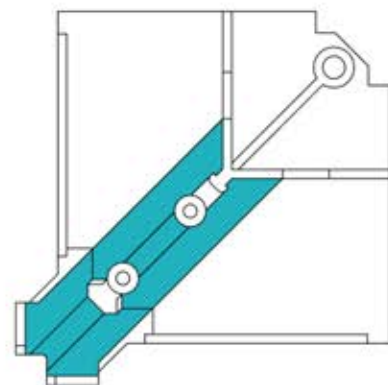

17

x1
FERGOUX

3

ANTHRAZIT: B199
WEISS: B207
SCHWARZ: B203

PN-200002793
2x

1

Icon: crossed wrench and screwdriver (no tools)
Icon: green checkmark with snowflake (no cold)
Icon: red X over house (no indoor use)

Icon: shopping cart with component
Icon: shop with sign "SHOP" and arrow pointing to cart

2

3