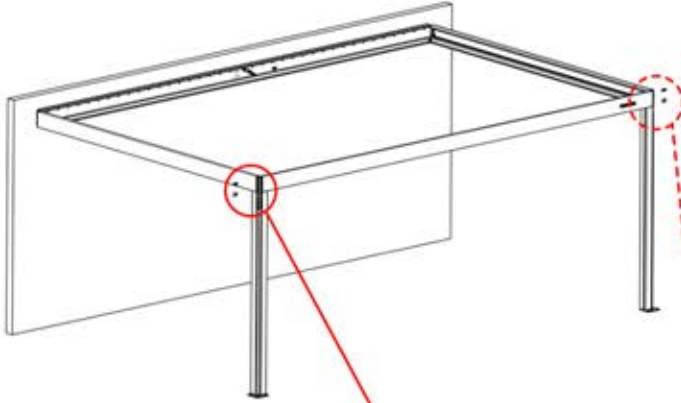

16

3

PERGOLUX **x7**

ANTHRAZIT: B199
WEISS: B207
SCHWARZ: B203

PN-200000568
8x