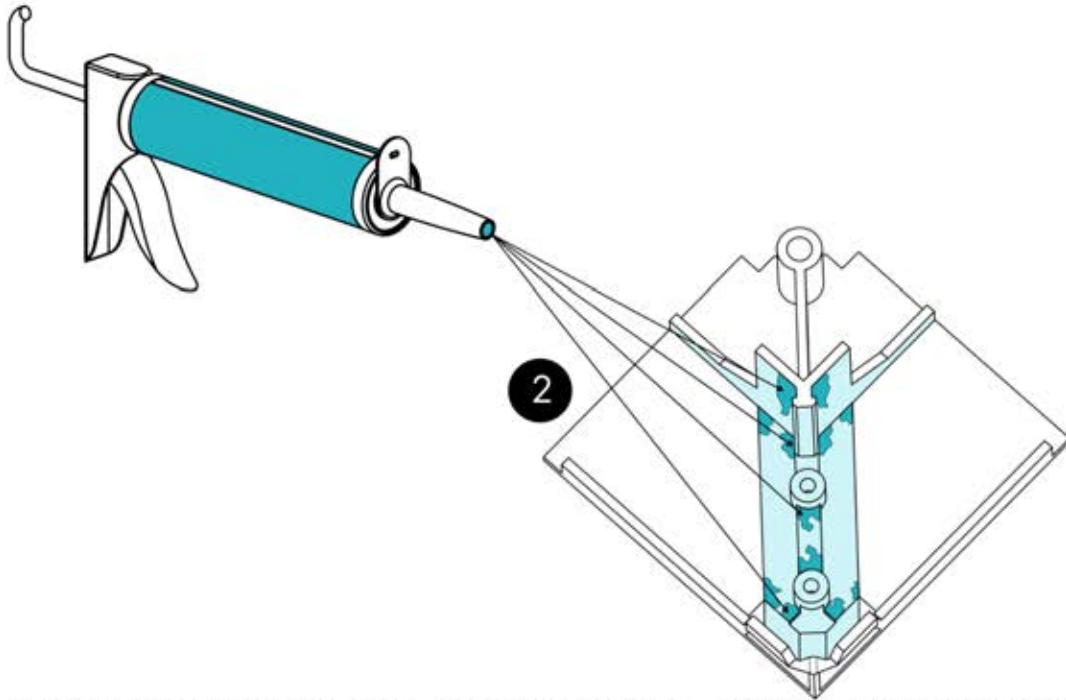

ANTHRAZIT: B199
WEISS: B207
SCHWARZ: B203

PN-200002793
2x

1

Icon: crossed wrench and screwdriver (no tools)
Icon: green checkmark with snowflake (no cold)
Icon: red X over house (no indoor use)

Icon: shopping cart with component
Icon: shop with sign "SHOP" and arrow pointing to cart