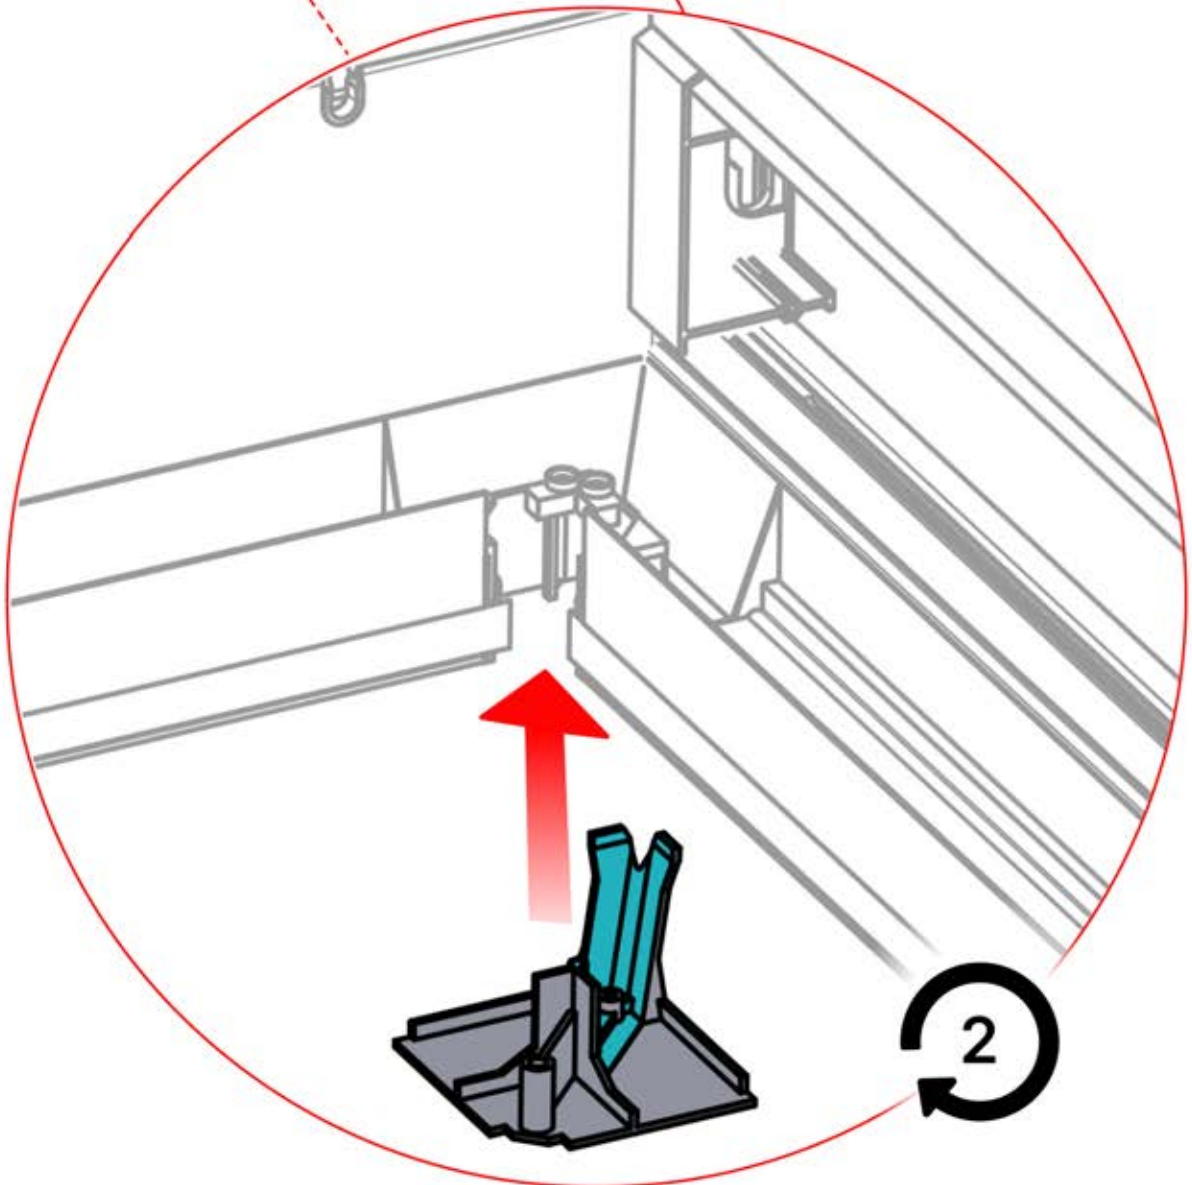

18

x1
FERGOLUX

3

ANTHRAZIT: B199
WEISS: B207
SCHWARZ: B203

PN-200002793
2x