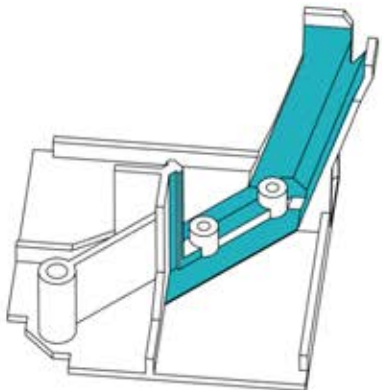

17

x1
FERGOUX

3

ANTHRAZIT: B199
WEISS: B207
SCHWARZ: B203

PN-200002793
2x

1

Icon: crossed wrench and screwdriver (no tools)
Icon: green checkmark with snowflake (no cold)
Icon: red X over house (no indoor use)

Icon: shopping cart with component
Icon: shop with sign "SHOP" and arrow pointing to cart

2

3