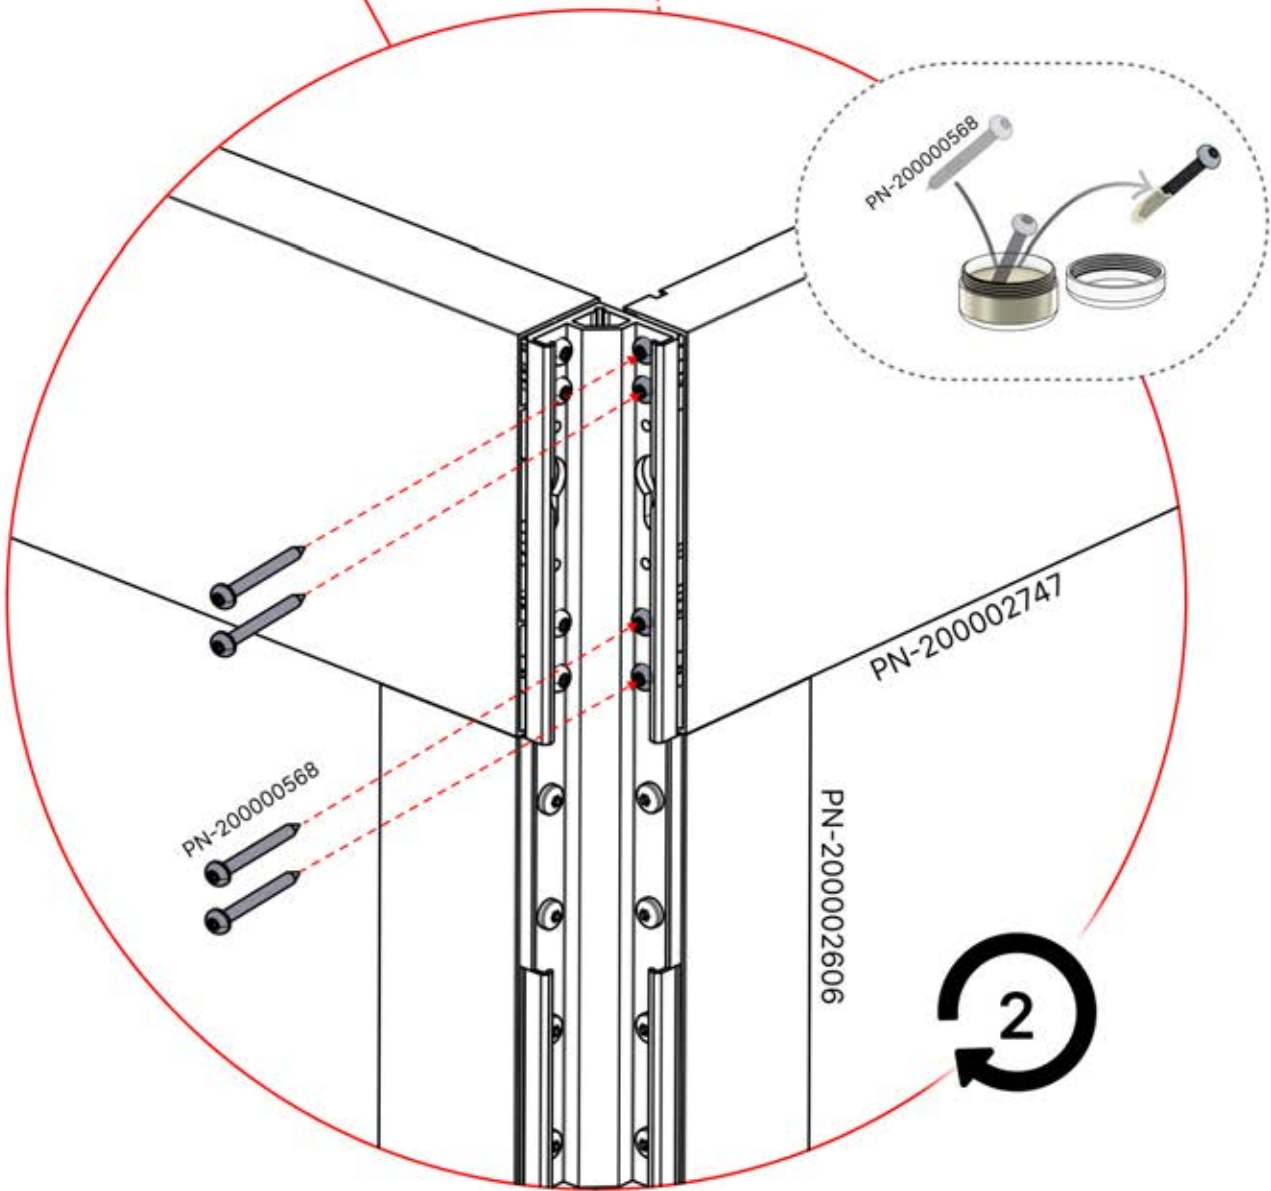

16

3

PERGOLUX **x7**

ANTHRAZIT: B199
WEISS: B207
SCHWARZ: B203

PN-200000568
8x