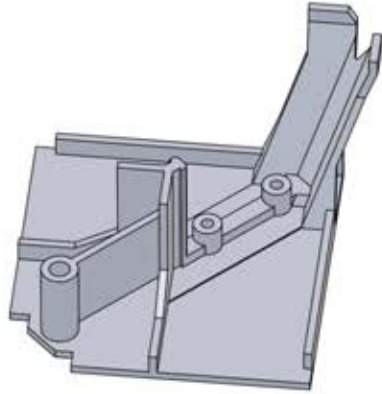

ANTHRAZIT: B199
WEISS: B207
SCHWARZ: B203

PN-200002793
2x

1

Icon: crossed wrench and screwdriver (no tools)
Icon: green checkmark with snowflake (no cold)
Icon: red X over house (no indoor use)

Icon: shopping cart with component
Icon: shop with sign "SHOP" and arrow pointing to cart