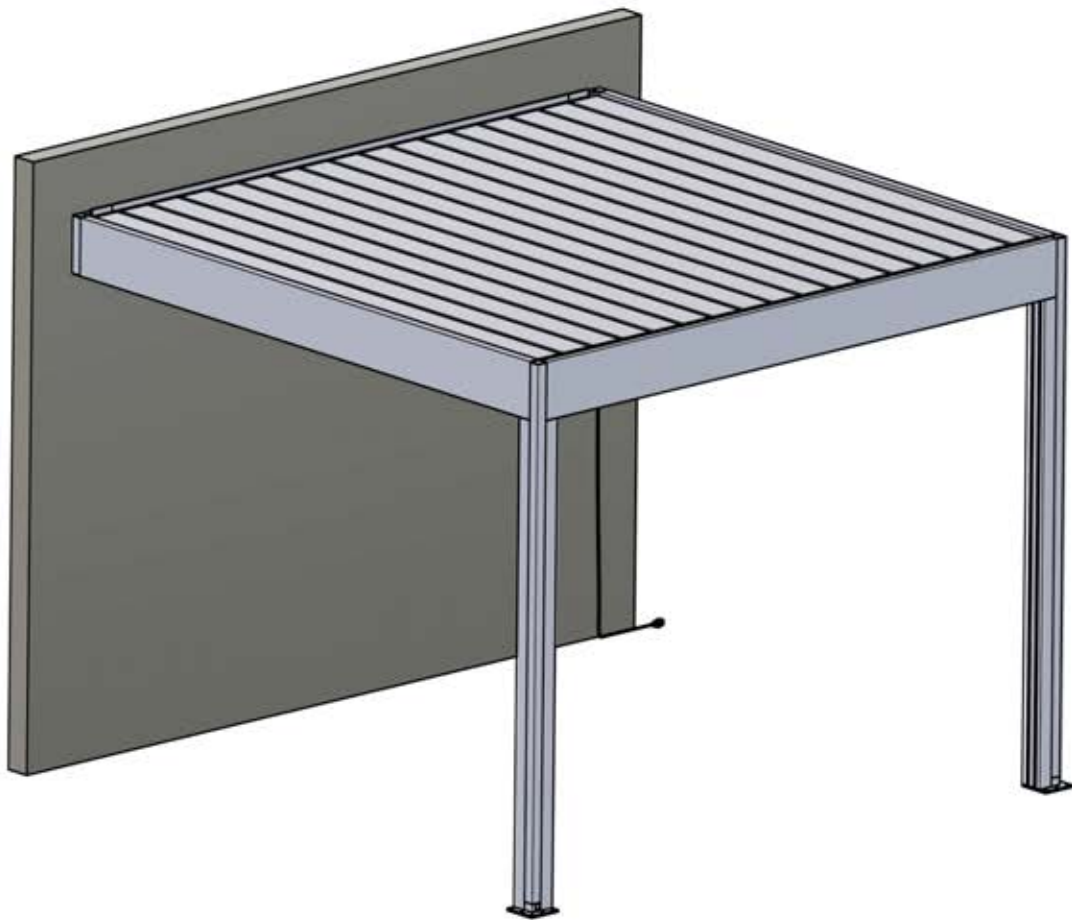

S4

PERGOLA

PRO MAX

3 × 3m / 10' x 10'
WANDMONTIERT

PERGOLUX

Type Approved
Regular
Production
Surveillance

www.tuv.com
ID 1111293124

INFORMATIONEN