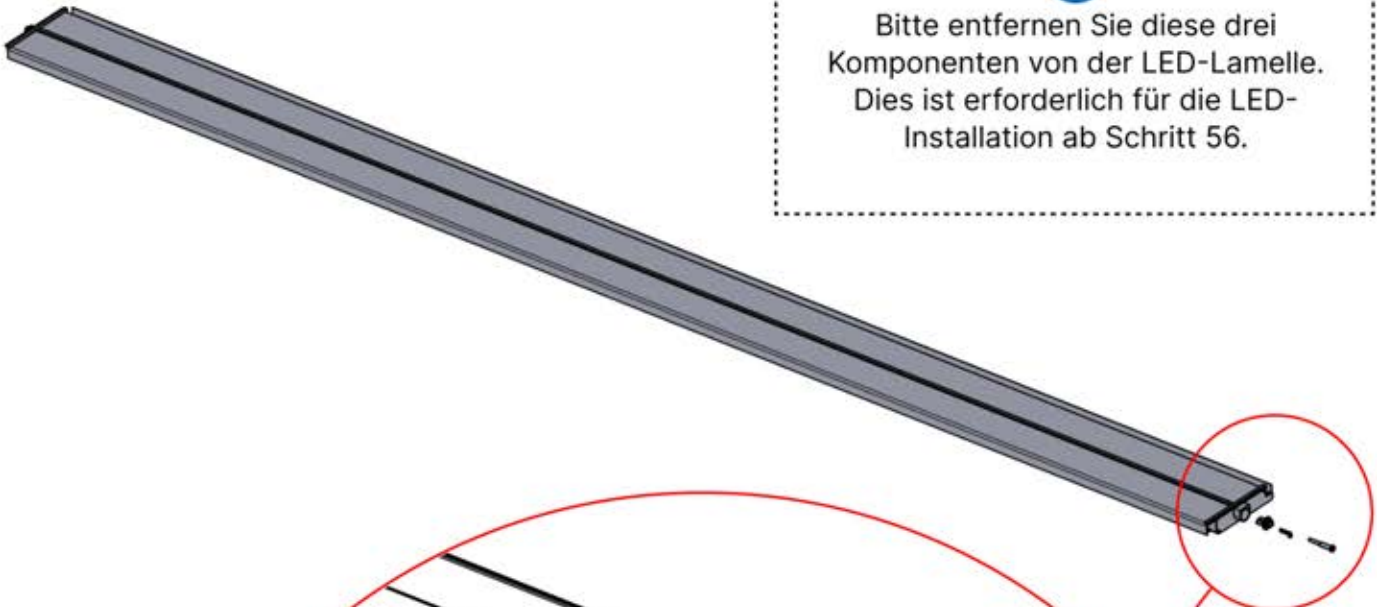

39

x3
PERGOLUX
PERGOLUX
PERGOLUX

5

ANTHRAZIT: L251
WEISS: L255
SCHWARZ: L253

PN-200003536
6x

Bitte entfernen Sie diese drei Komponenten von der LED-Lamelle. Dies ist erforderlich für die LED-Installation ab Schritt 56.

6