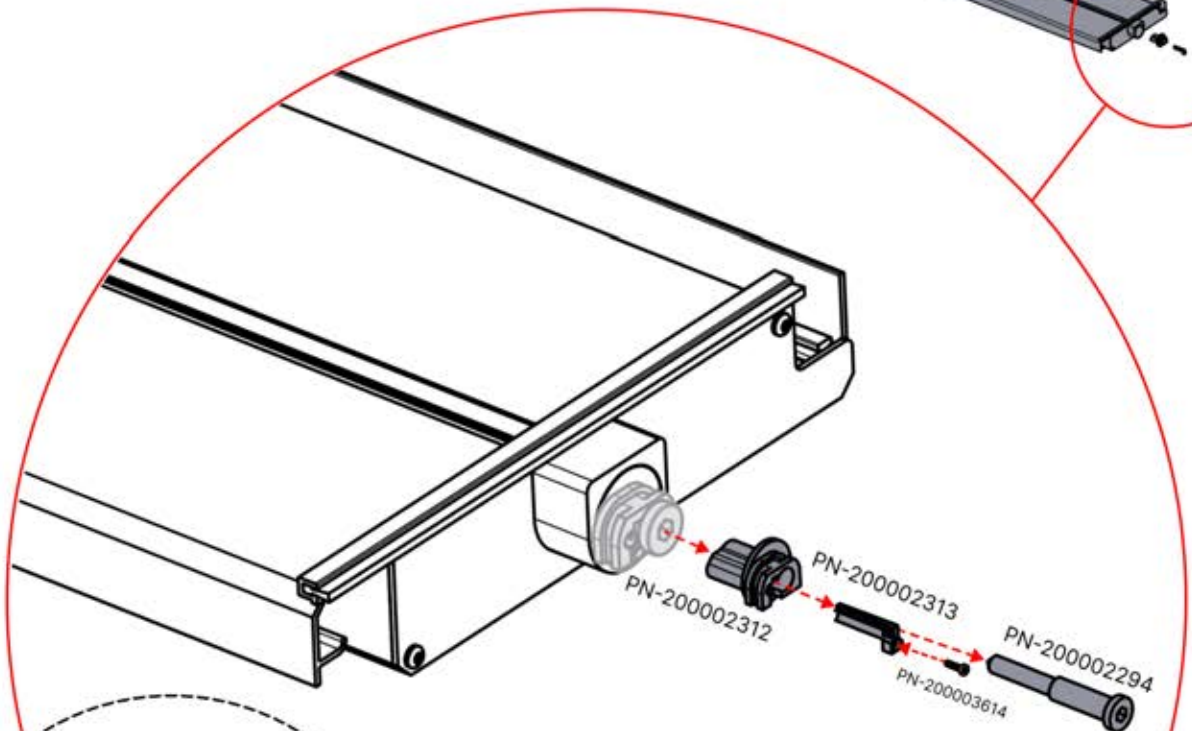

39

x3
PERGOLUX
PERGOLUX
PERGOLUX

5

ANTHRAZIT: L251
WEISS: L255
SCHWARZ: L253

PN-200003536
6x

Bitte entfernen Sie diese drei Komponenten von der LED-Lamelle. Dies ist erforderlich für die LED-Installation ab Schritt 56.

6