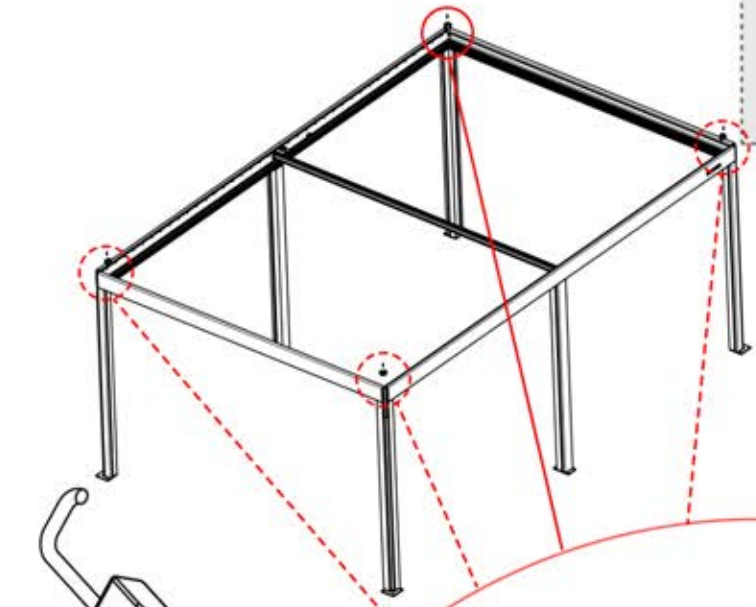

# 20

**x1**  
PERGOLUX

**4**

ANTHRAZIT: B235  
WEISS: B243  
SCHWARZ: B239

PN-200002625  
**4x**

PN-200000960  
**4x**

Icon box containing: a crossed wrench (no tools), a syringe (application), a snowflake (weather), and a house with an X (no house).