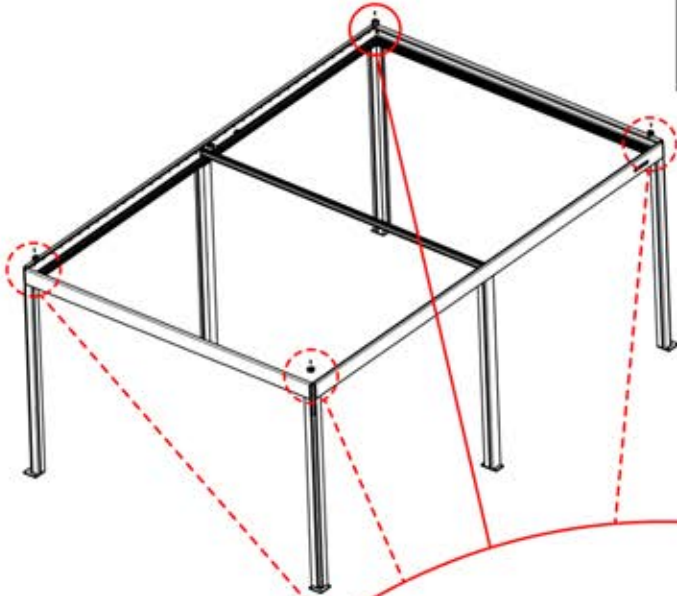

# 20

**x1**  
PERGOLUX

**4**

ANTHRAZIT: B235  
WEISS: B243  
SCHWARZ: B239

PN-200002625  
**4x**

PN-200000960  
**4x**

Icon box containing: a crossed wrench (no tools), a syringe (application), a snowflake (weather), and a house with an X (no house).