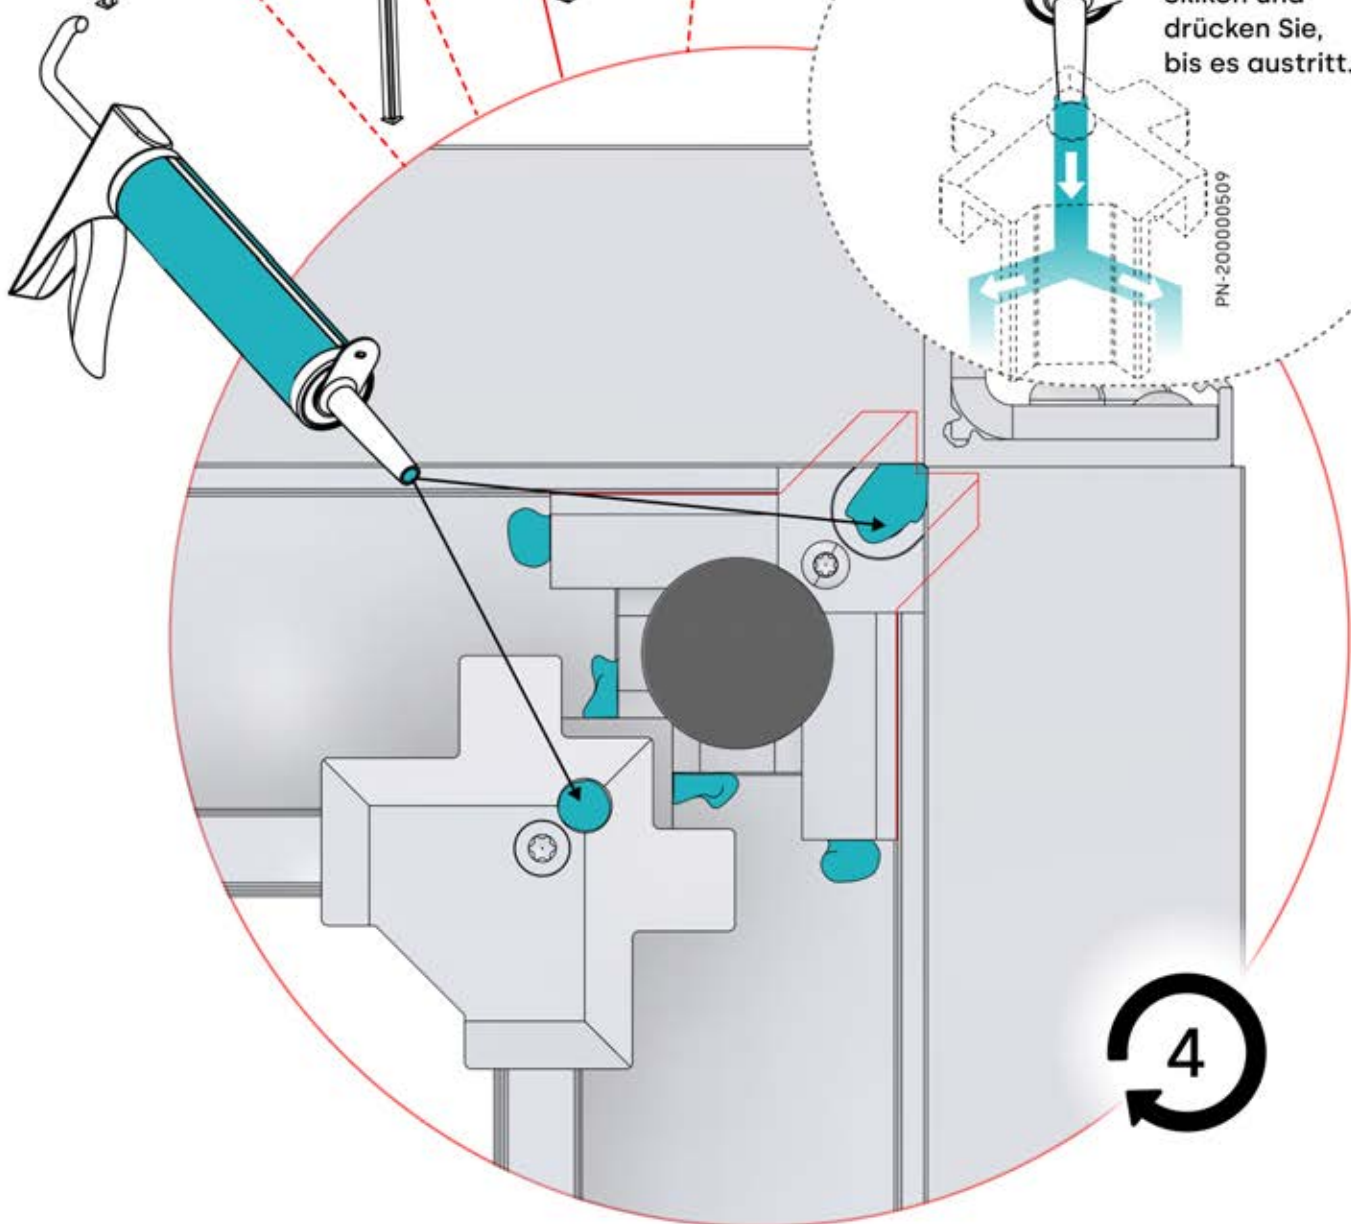

Verwenden Sie genug Silikon und drücken Sie, bis es austritt.

PN-200000509