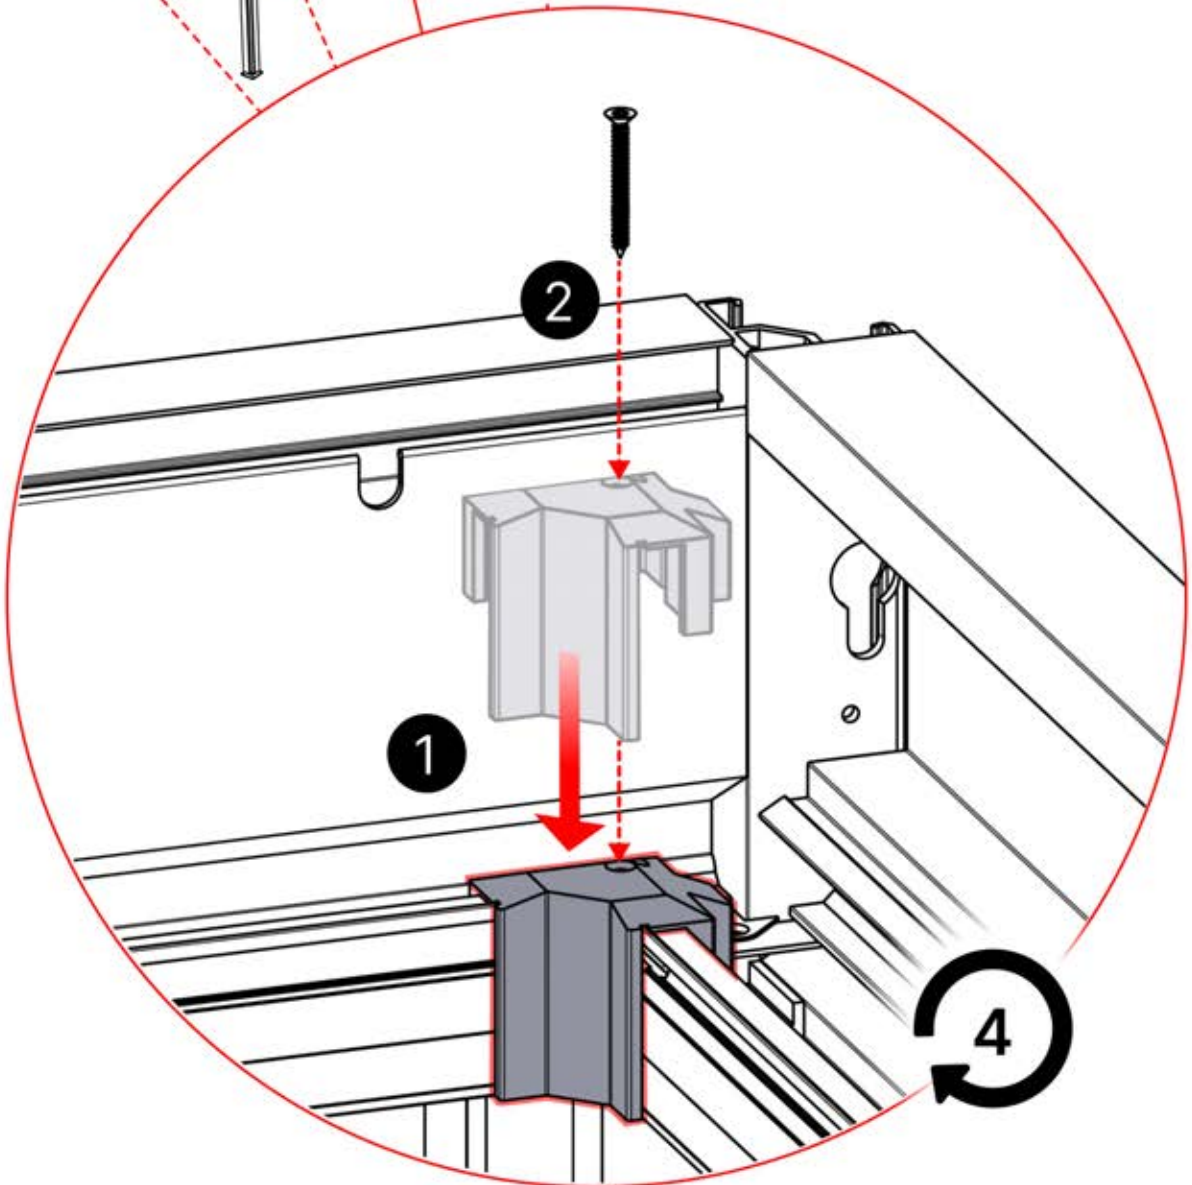

# 20

**x1**  
PERGOLUX

**4**

ANTHRAZIT: B235  
WEISS: B243  
SCHWARZ: B239

PN-200002625  
**4x**

PN-200000960  
**4x**

Icon box containing: a crossed wrench (no tools), a syringe (application), a snowflake (weather), and a house with an X (no house).