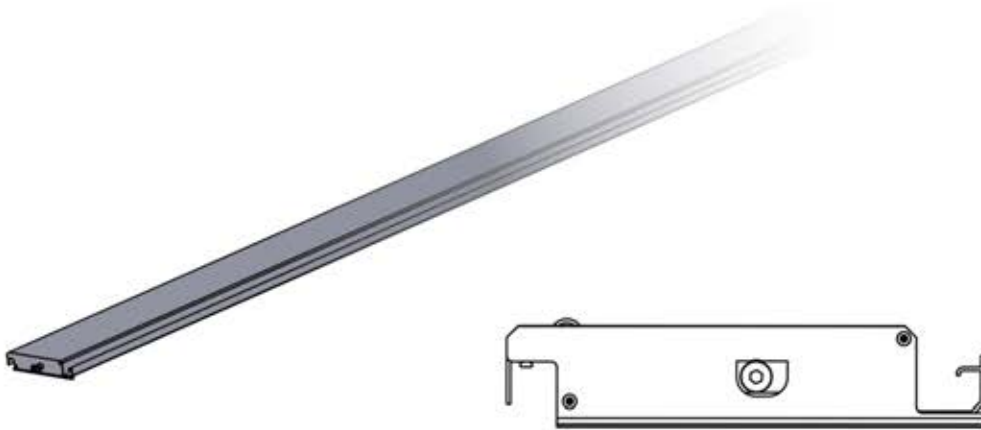

INHALT DER VERPACKUNG

	ANTHRAZIT	WEISS	SCHWARZ	
	6	L246	L250	L248

Standard = **S**
PN-200002367
4x

PN-20000 3278 150mm	PN-200003033 2x		PN-200003031 1x
	PN-200003030 1x	4.2x12	PN-200001207 2x
PN-20000 3755 	PN-200000655 4x	PN-20000 3496 	PN-200002289 4x