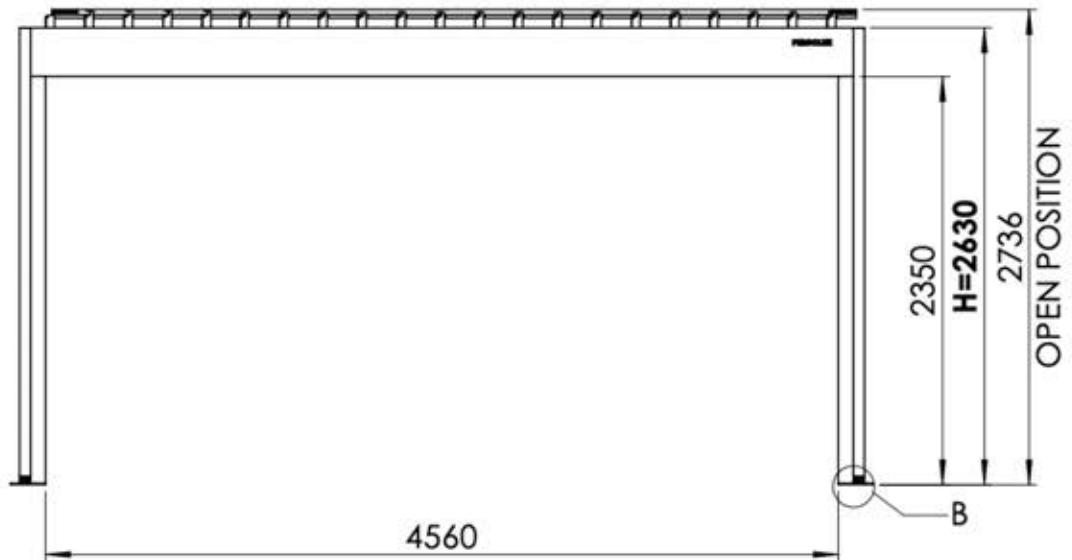

4 × 5 M / 13' x 16'