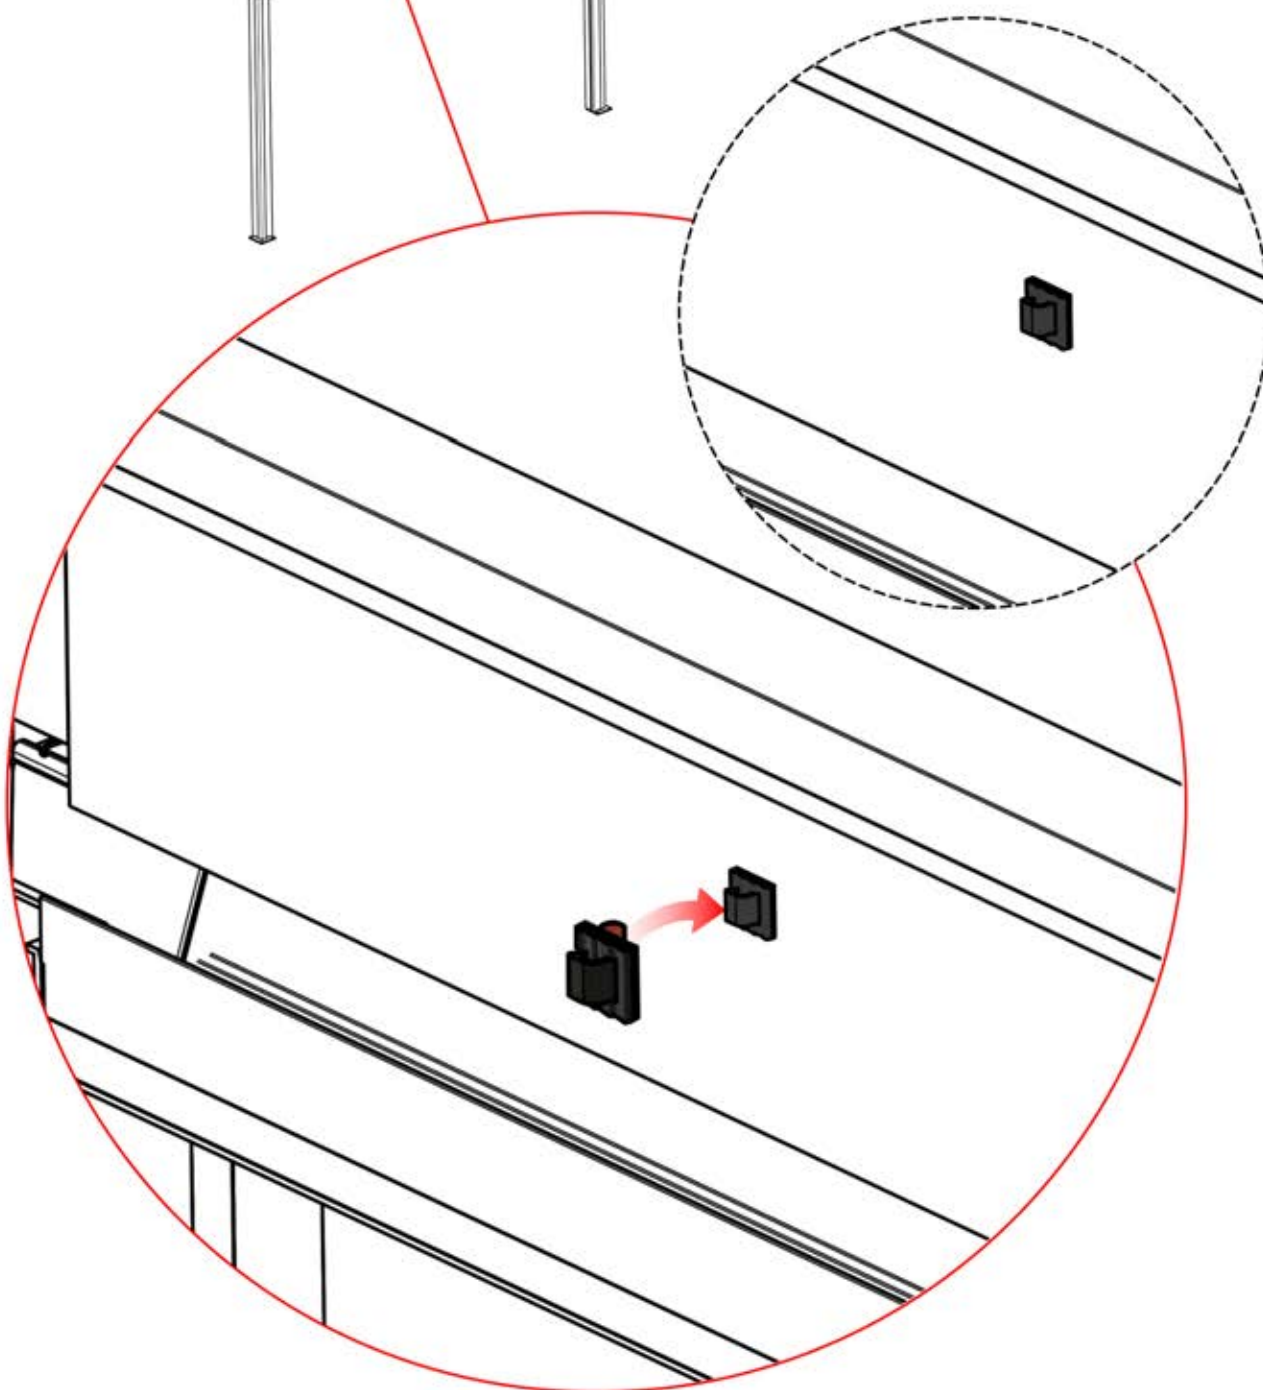

PN-200003554
2x

INFORMATION

Matter Antenna

31

32

33

Remote
Controller

Adjust motor to
prepare for
assembly on step 34