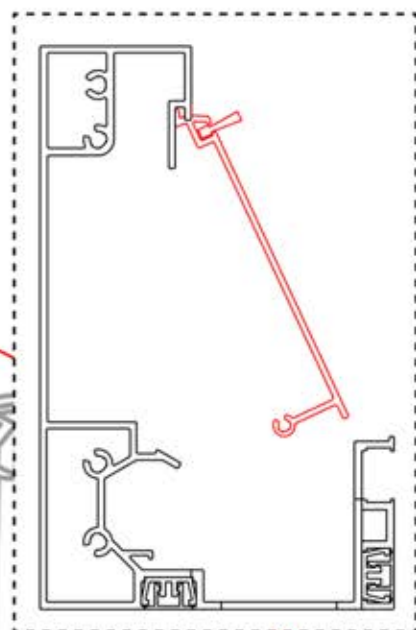

30

4

ANTHRACITE: B233
WHITE: B241
BLACK: B237

PN-200003554
2x