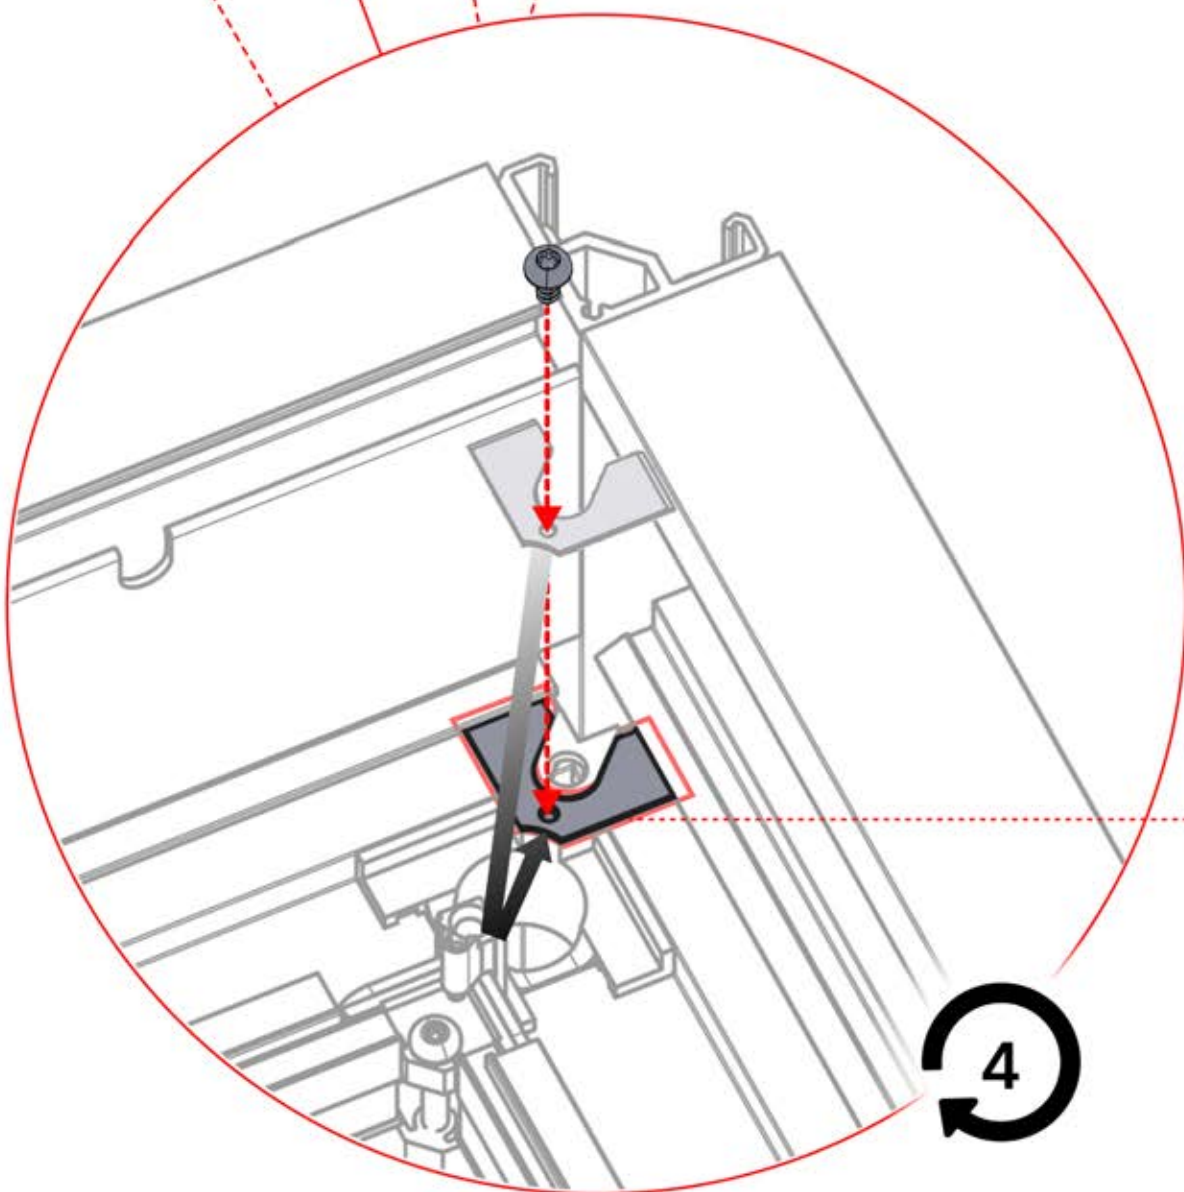

PN-200000571

4x

IMPORTANT INFORMATION

Handle with care.

When installing the light strip, do not pull or bend the wires on both sides with force, as this may cause the solder joints to fall off.

Important! Please watch all the videos before starting the assembly.