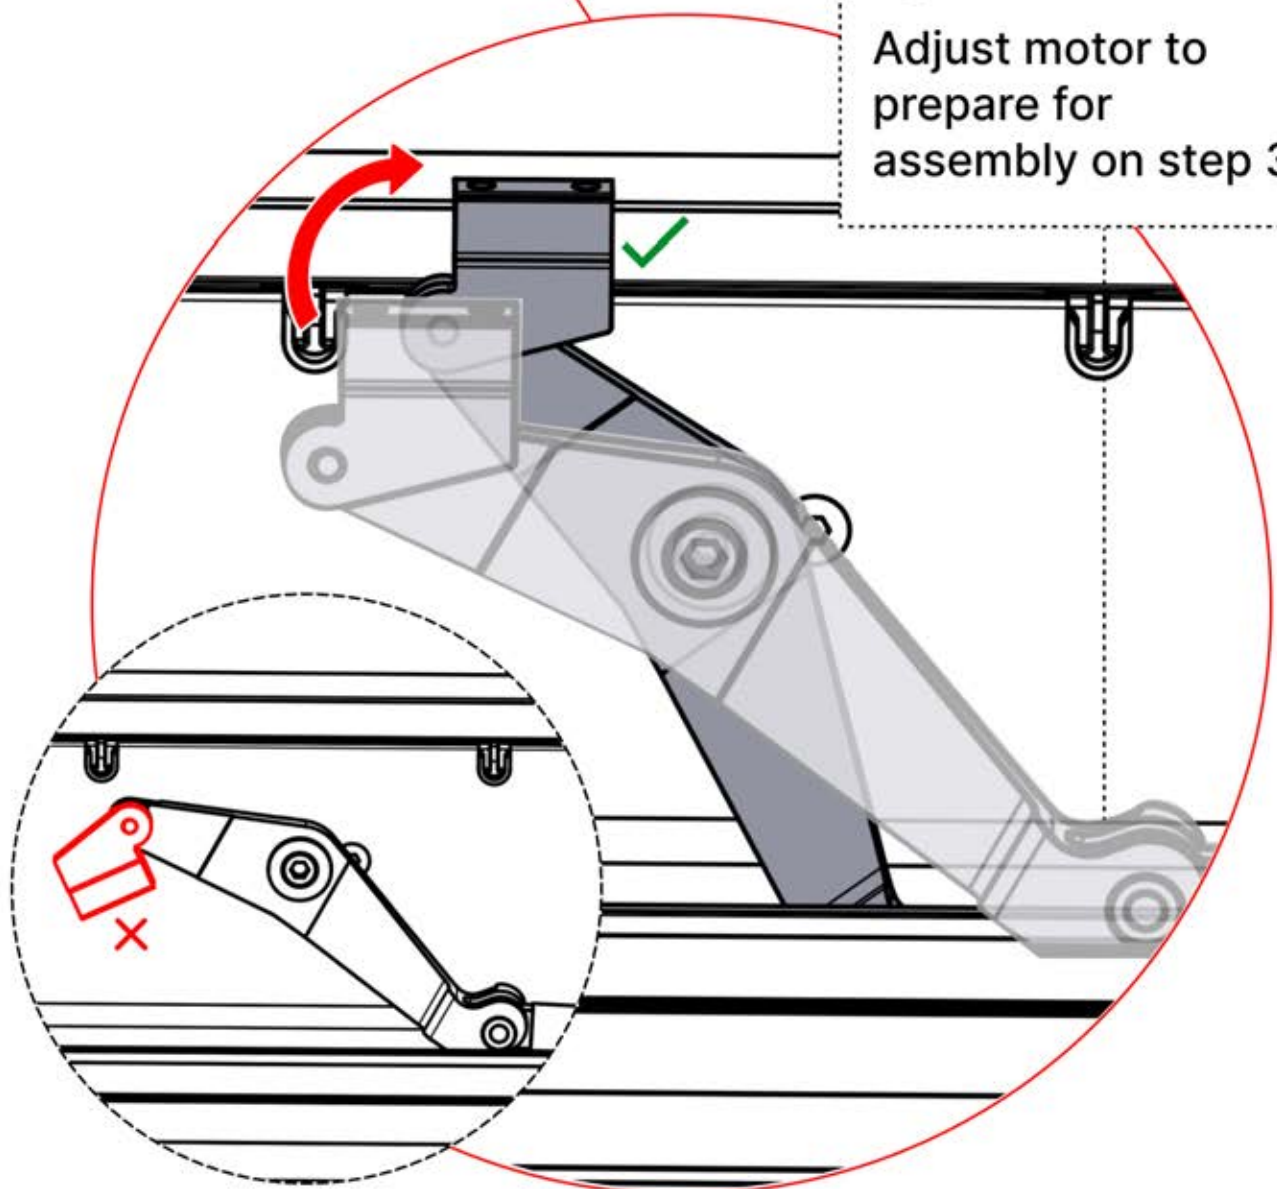

PN-200003554
2x

INFORMATION

Matter Antenna

31

32

33

Remote
Controller

Adjust motor to
prepare for
assembly on step 34