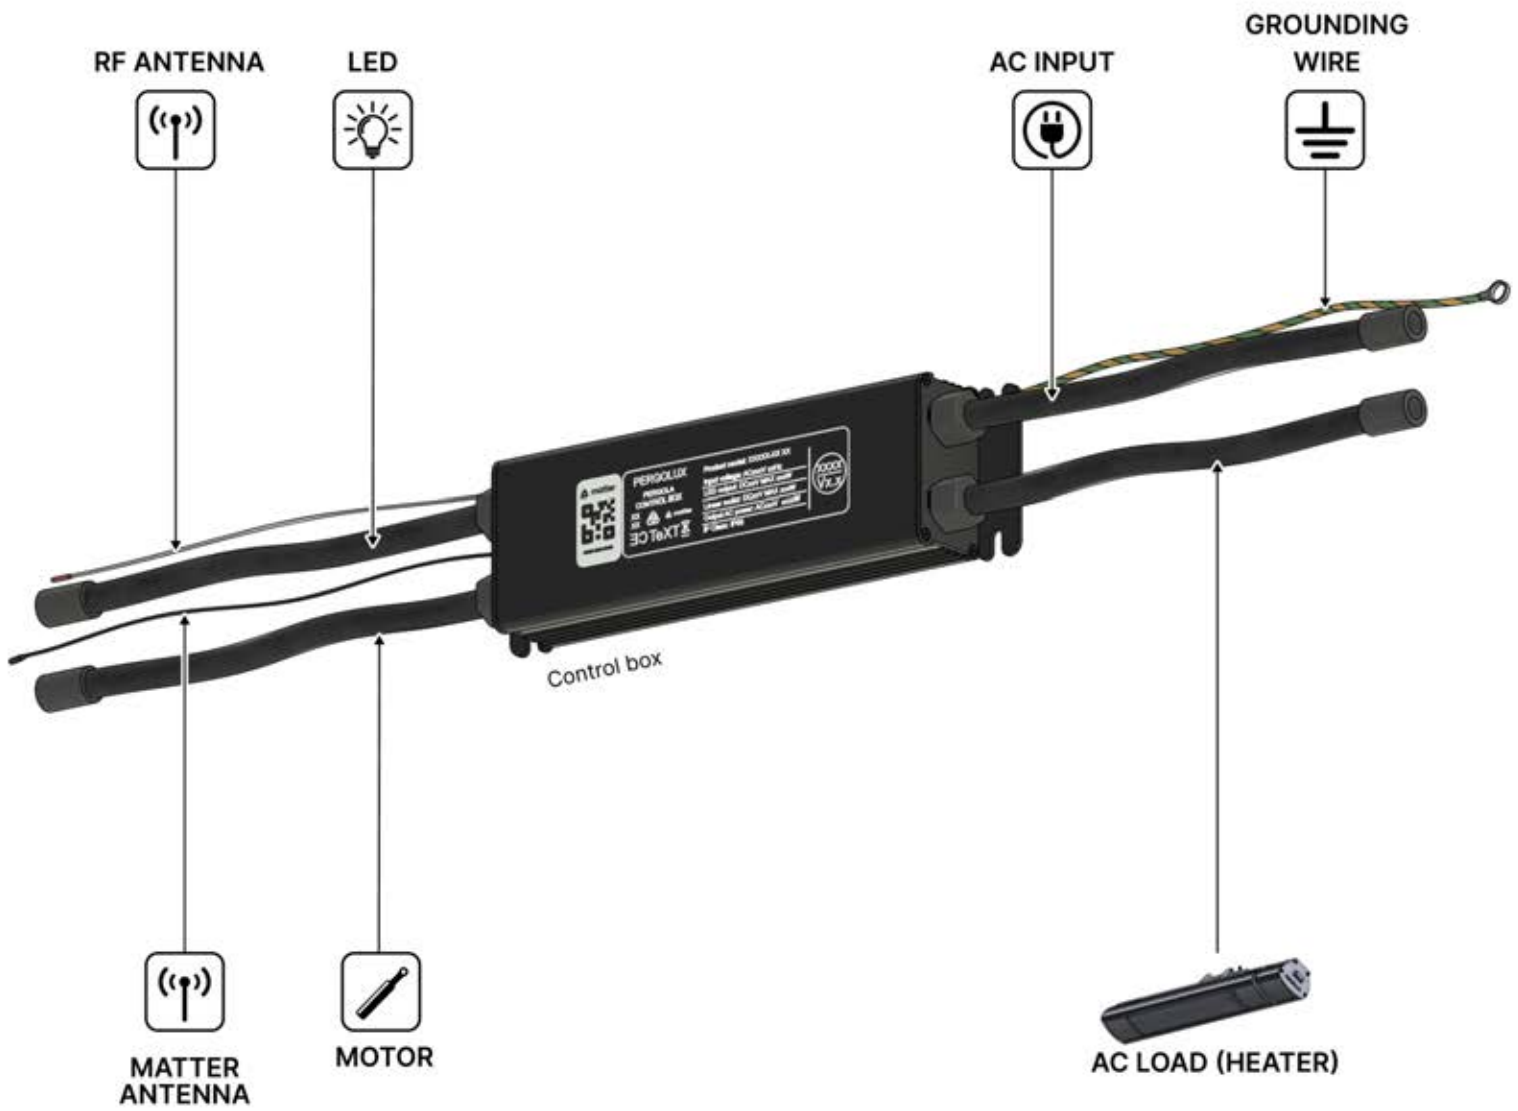

INPUTS AND OUTPUTS