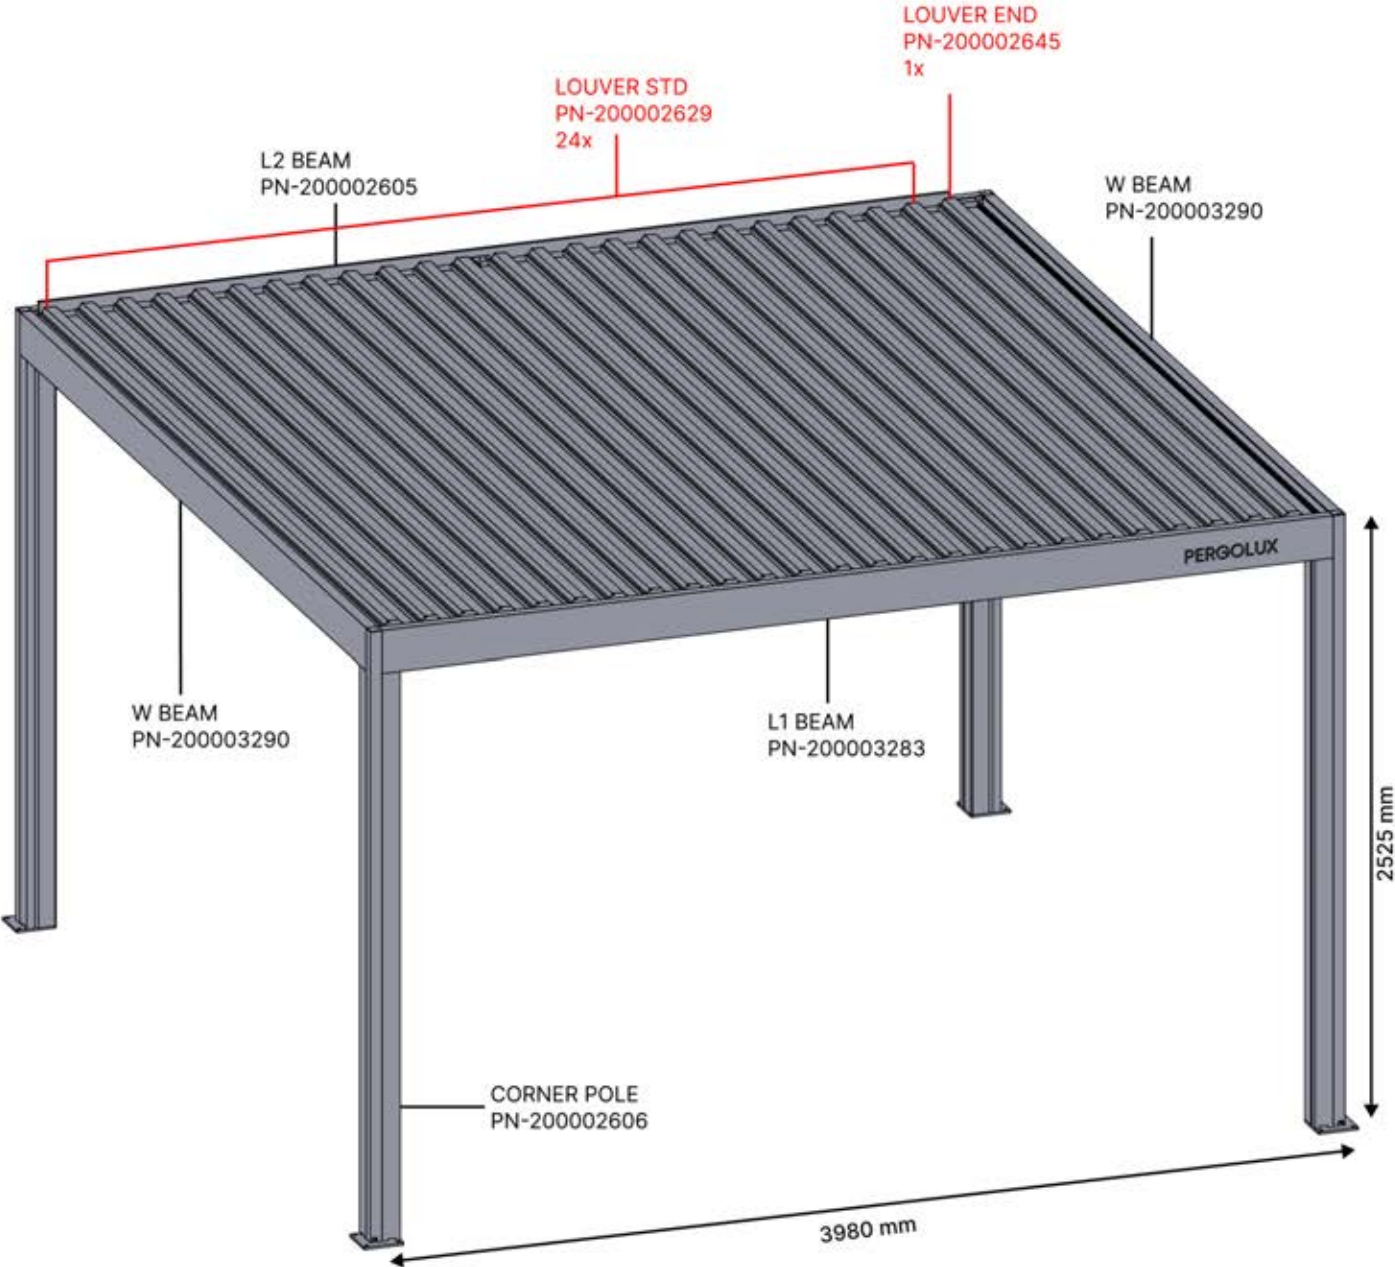

[View Manual](#)

PERGOLUX | PERGOLA PRO FREESTANDING S4

3 x 4 M / 10' x 13'

PERGOLUX | PERGOLA PRO FREESTANDING

3 × 4 M / 10' x 13'

INFORMATION

Are you installing a screen, slat wall or glass wall?

It is recommended to remove these Snapfit covers and clips now before installing the pergola.