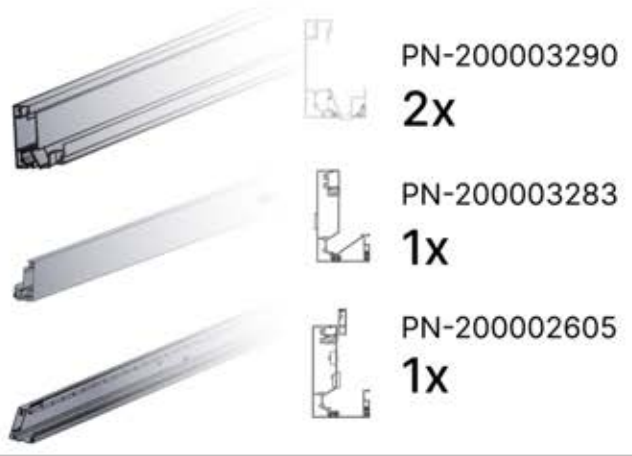

SnapFIT cover

INFORMATION

ANTHRACITE: B233
 WHITE: B241
 BLACK: B237

ANTHRACITE: B256
 WHITE: B260
 BLACK: B258

PN-200003283

PN-200003290

PN-200002605

01