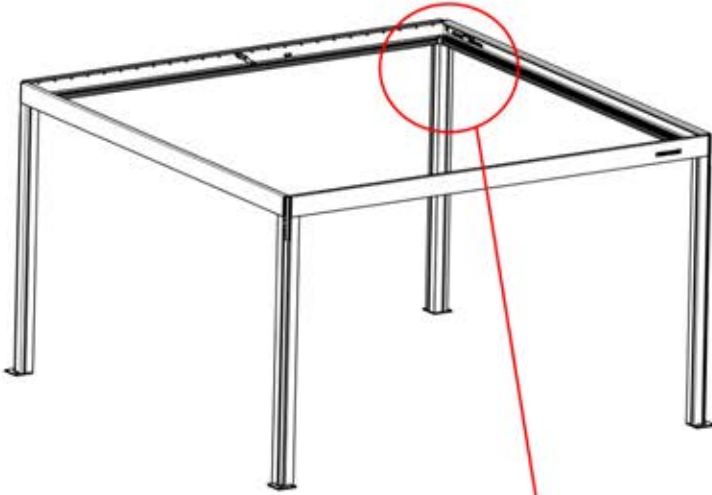

4

ANTHRACITE: B233
WHITE: B241
BLACK: B237

PN-200000568

1x

22

!
Power Cable can be
routed through all
the Poles.

23

24