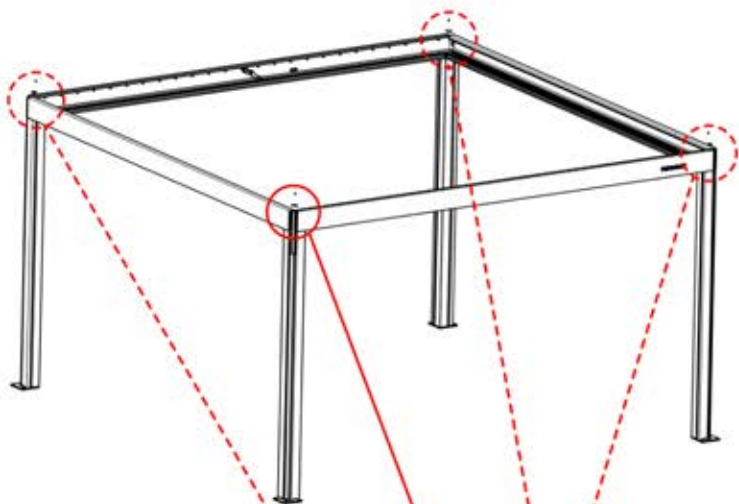

PN-200000571

4x

IMPORTANT INFORMATION

Handle with care.

When installing the light strip, do not pull or bend the wires on both sides with force, as this may cause the solder joints to fall off.

Important! Please watch all the videos before starting the assembly.