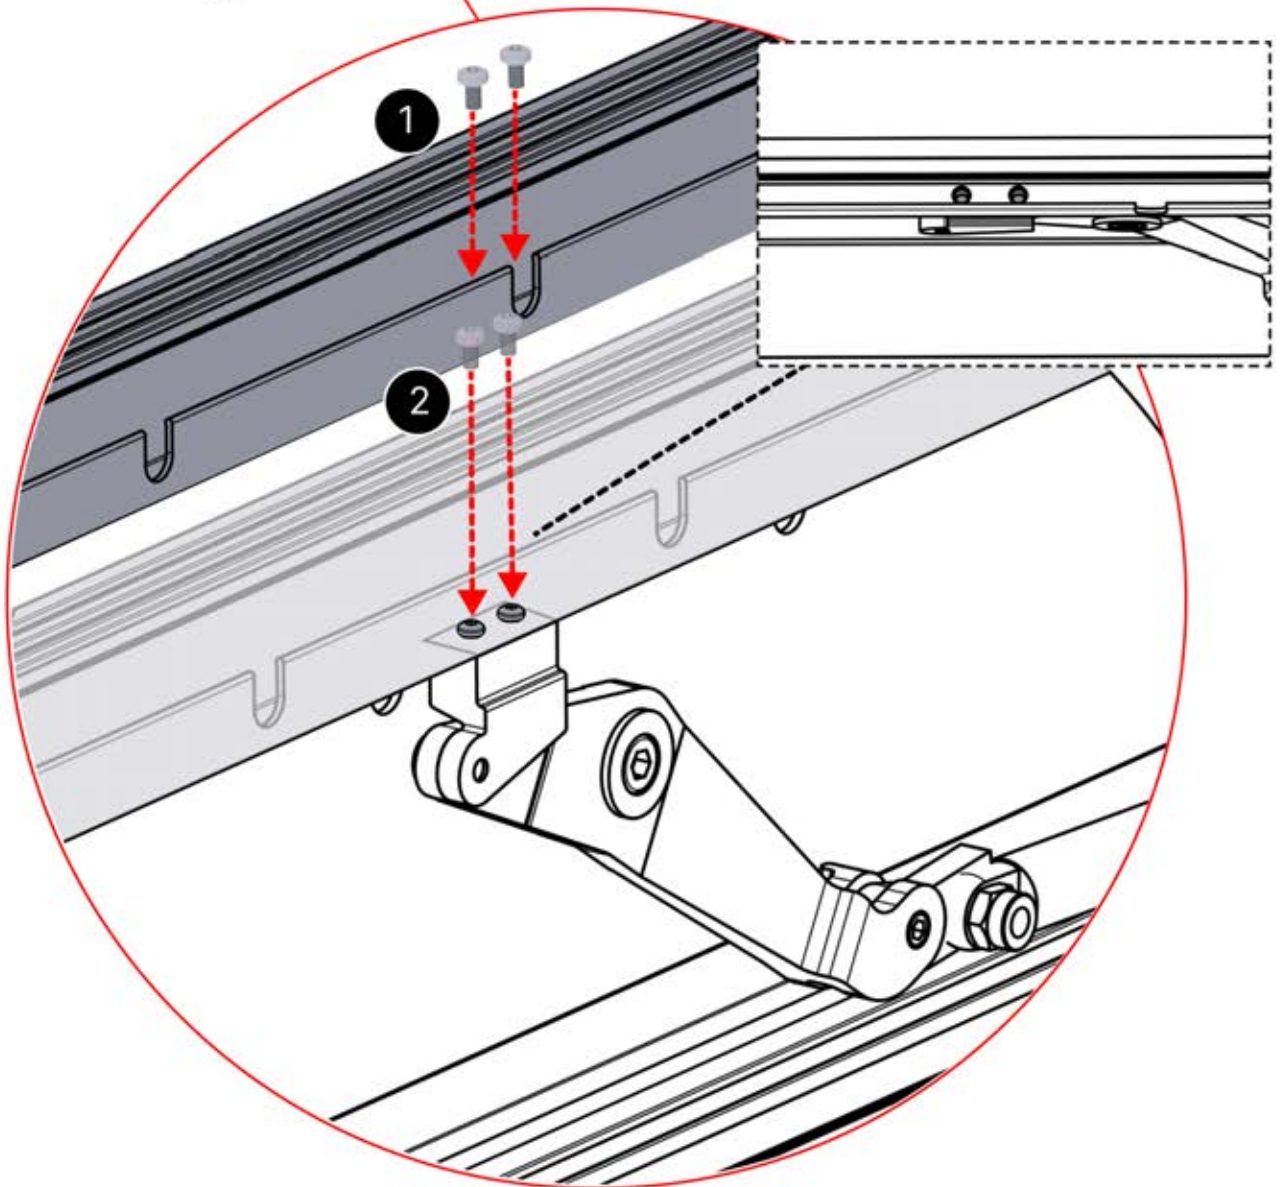

34

x1
FERGOLUX

4

ANTHRACITE: B233
WHITE: B241
BLACK: B237

PN-200002613
1x

PN-200000826
2x