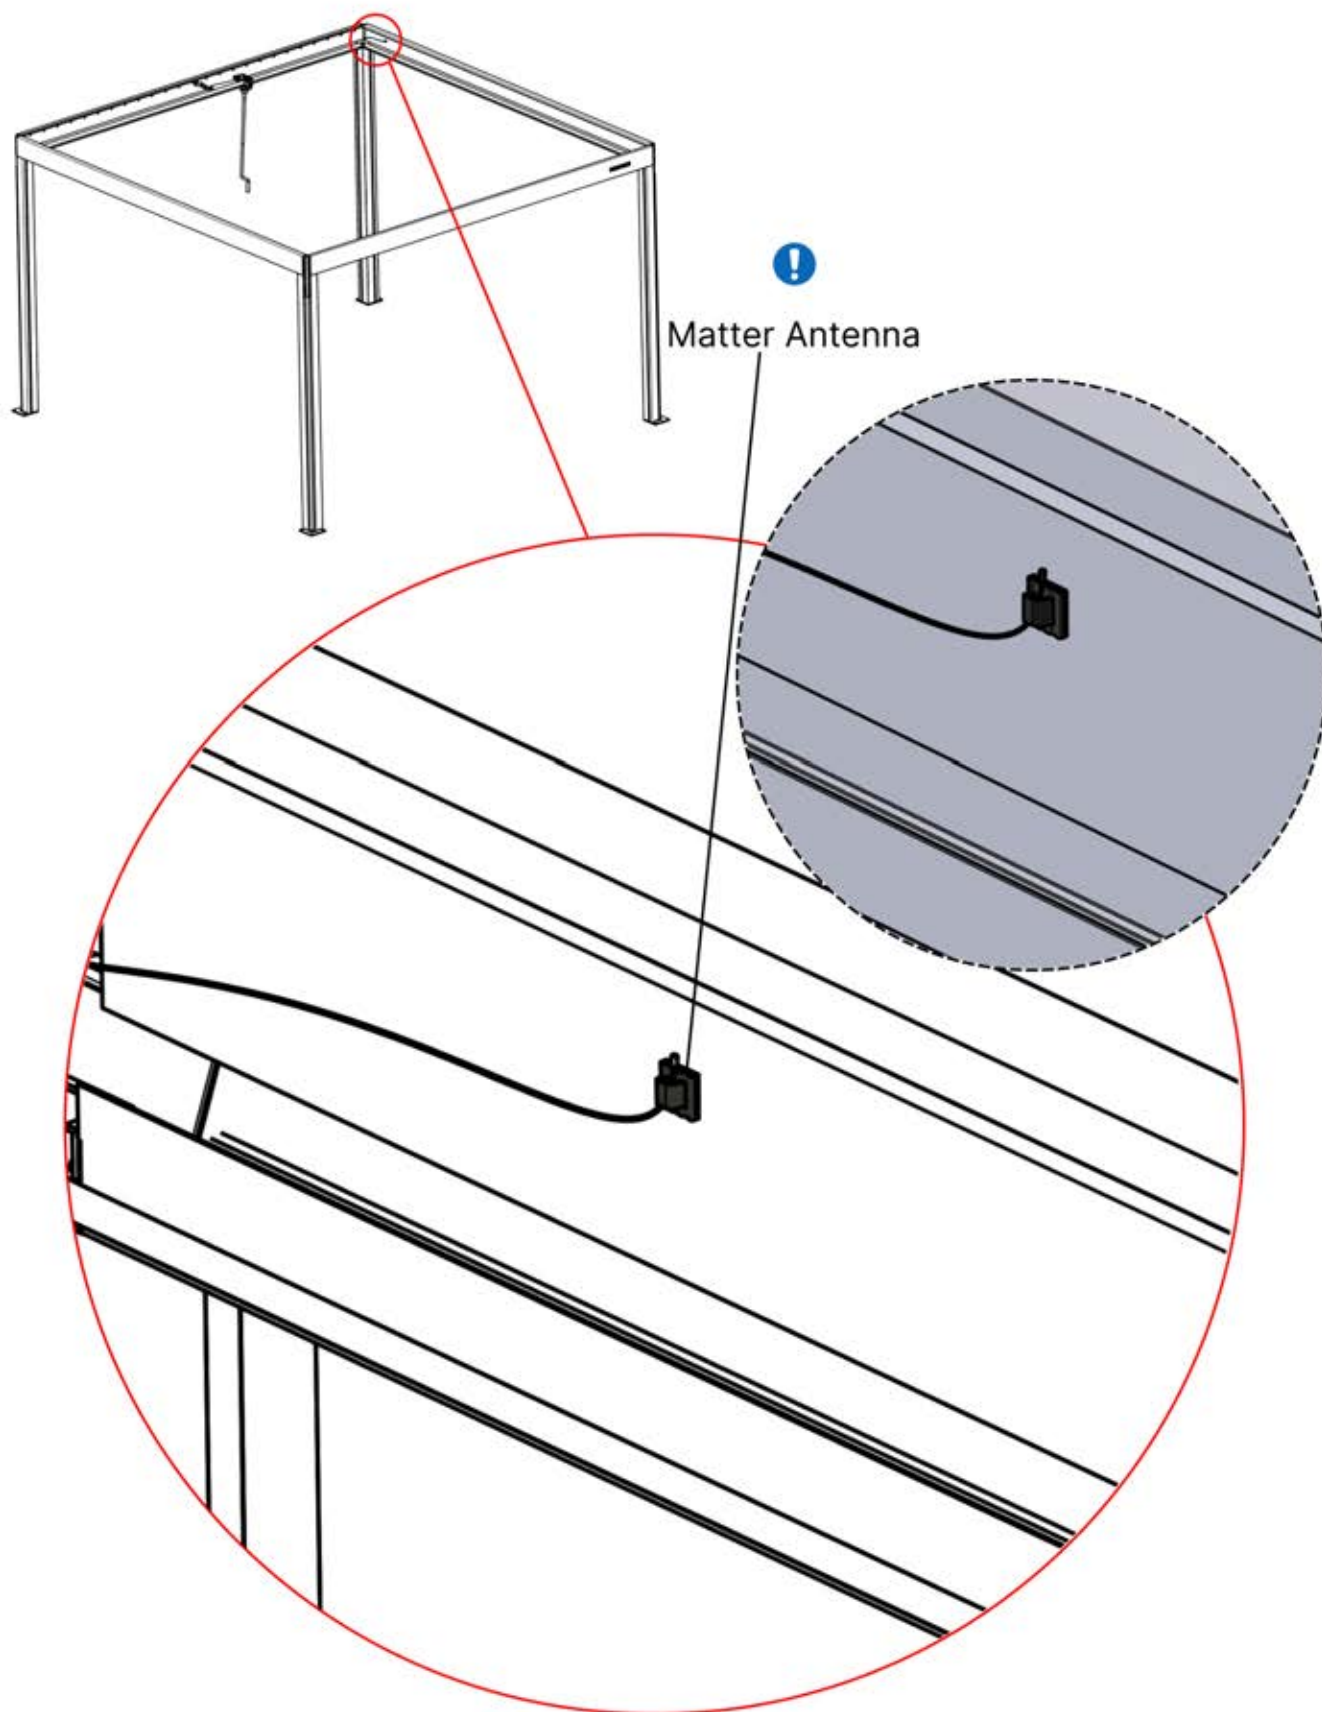

PN-200003554
2x

INFORMATION

Matter Antenna

31

32

33

Remote
Controller

Adjust motor to
prepare for
assembly on step 34