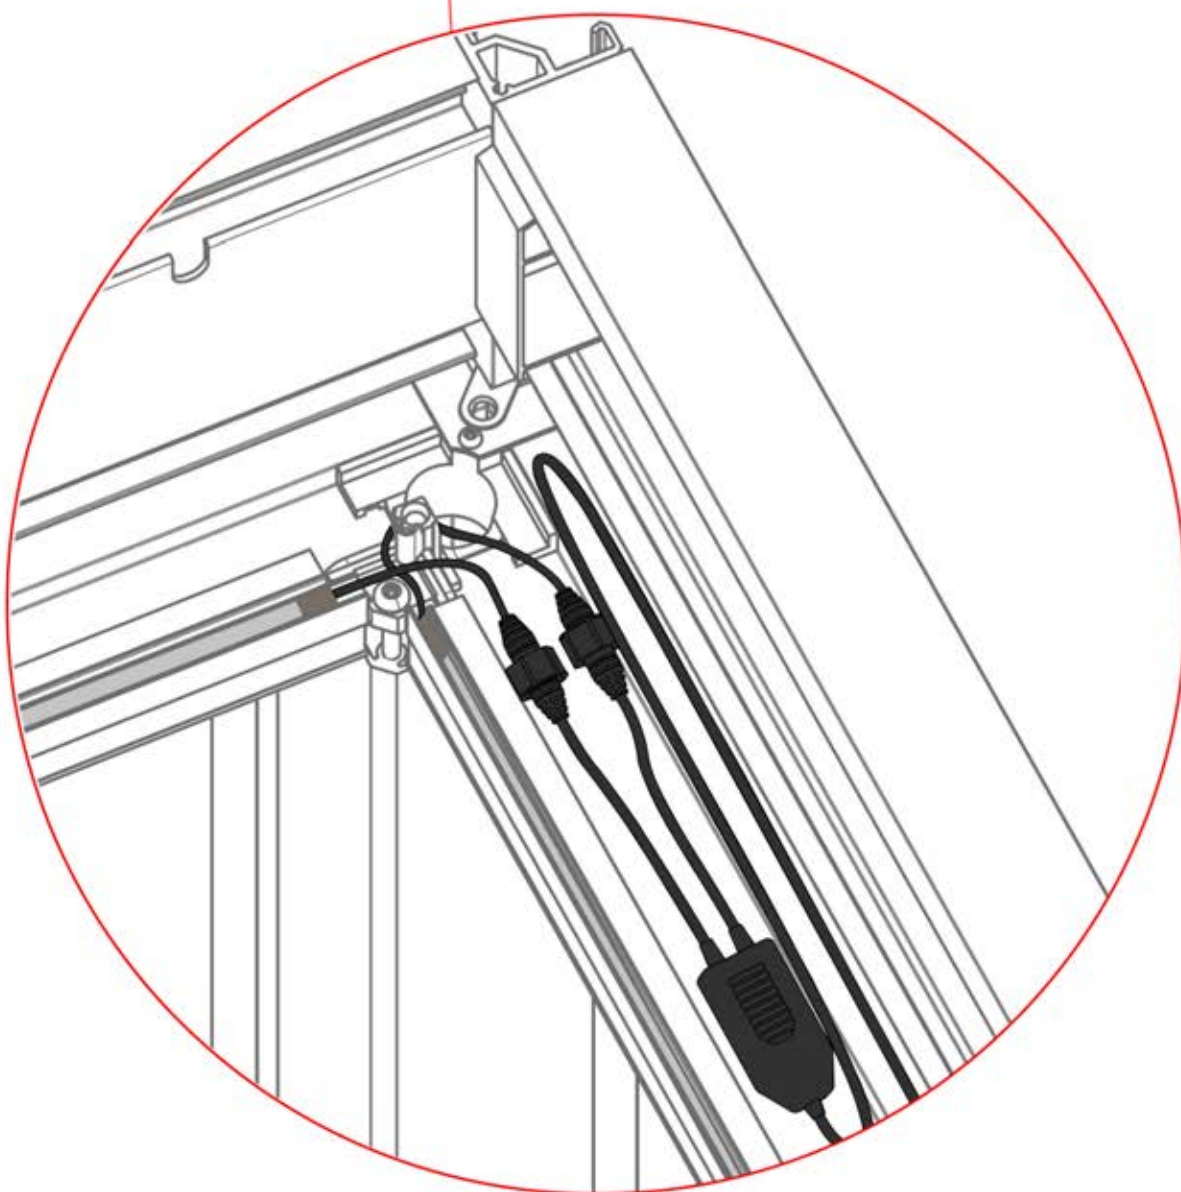

The videos contain important information relevant to the assembly process.

INFORMATION

INFORMATION

10

11

Tip: For a smoother LED installation, spray the track with soapy water before mounting.

12

13