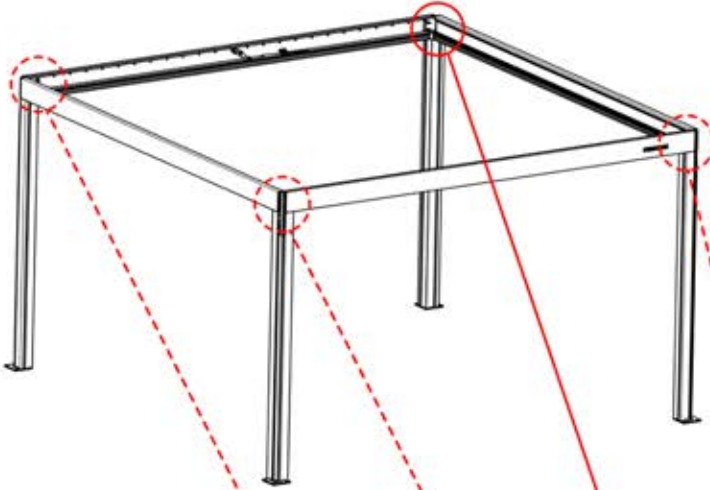

27

4

ANTHRACITE: B233
WHITE: B241
BLACK: B237

PN-200002622

4x