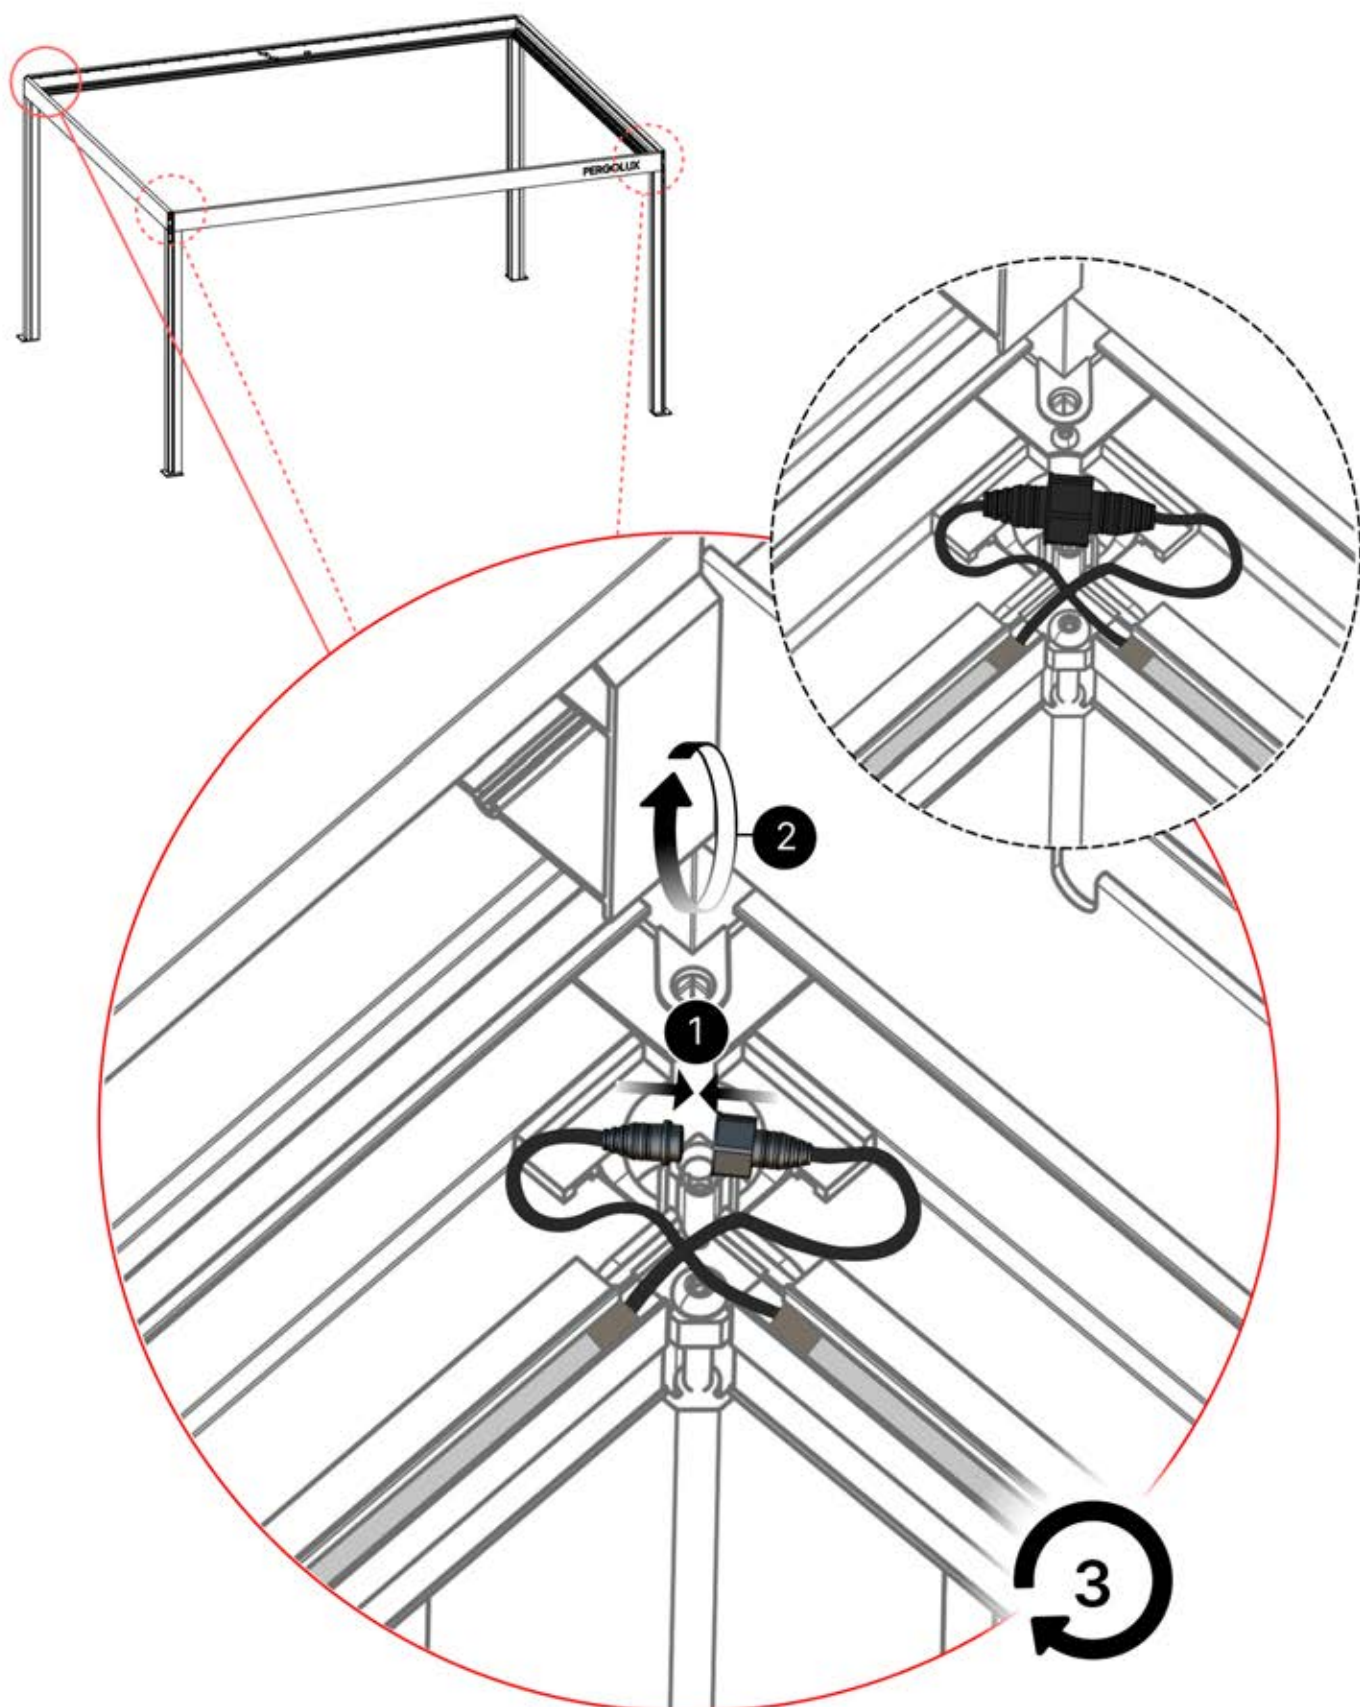

PN-200000571

4x

IMPORTANT INFORMATION

Handle with care.

When installing the light strip, do not pull or bend the wires on both sides with force, as this may cause the solder joints to fall off.

Important! Please watch all the videos before starting the assembly.

The videos contain important information relevant to the assembly process.

INFORMATION

INFORMATION

10

11

Tip: For a smoother LED installation, spray the track with soapy water before mounting.

12

13