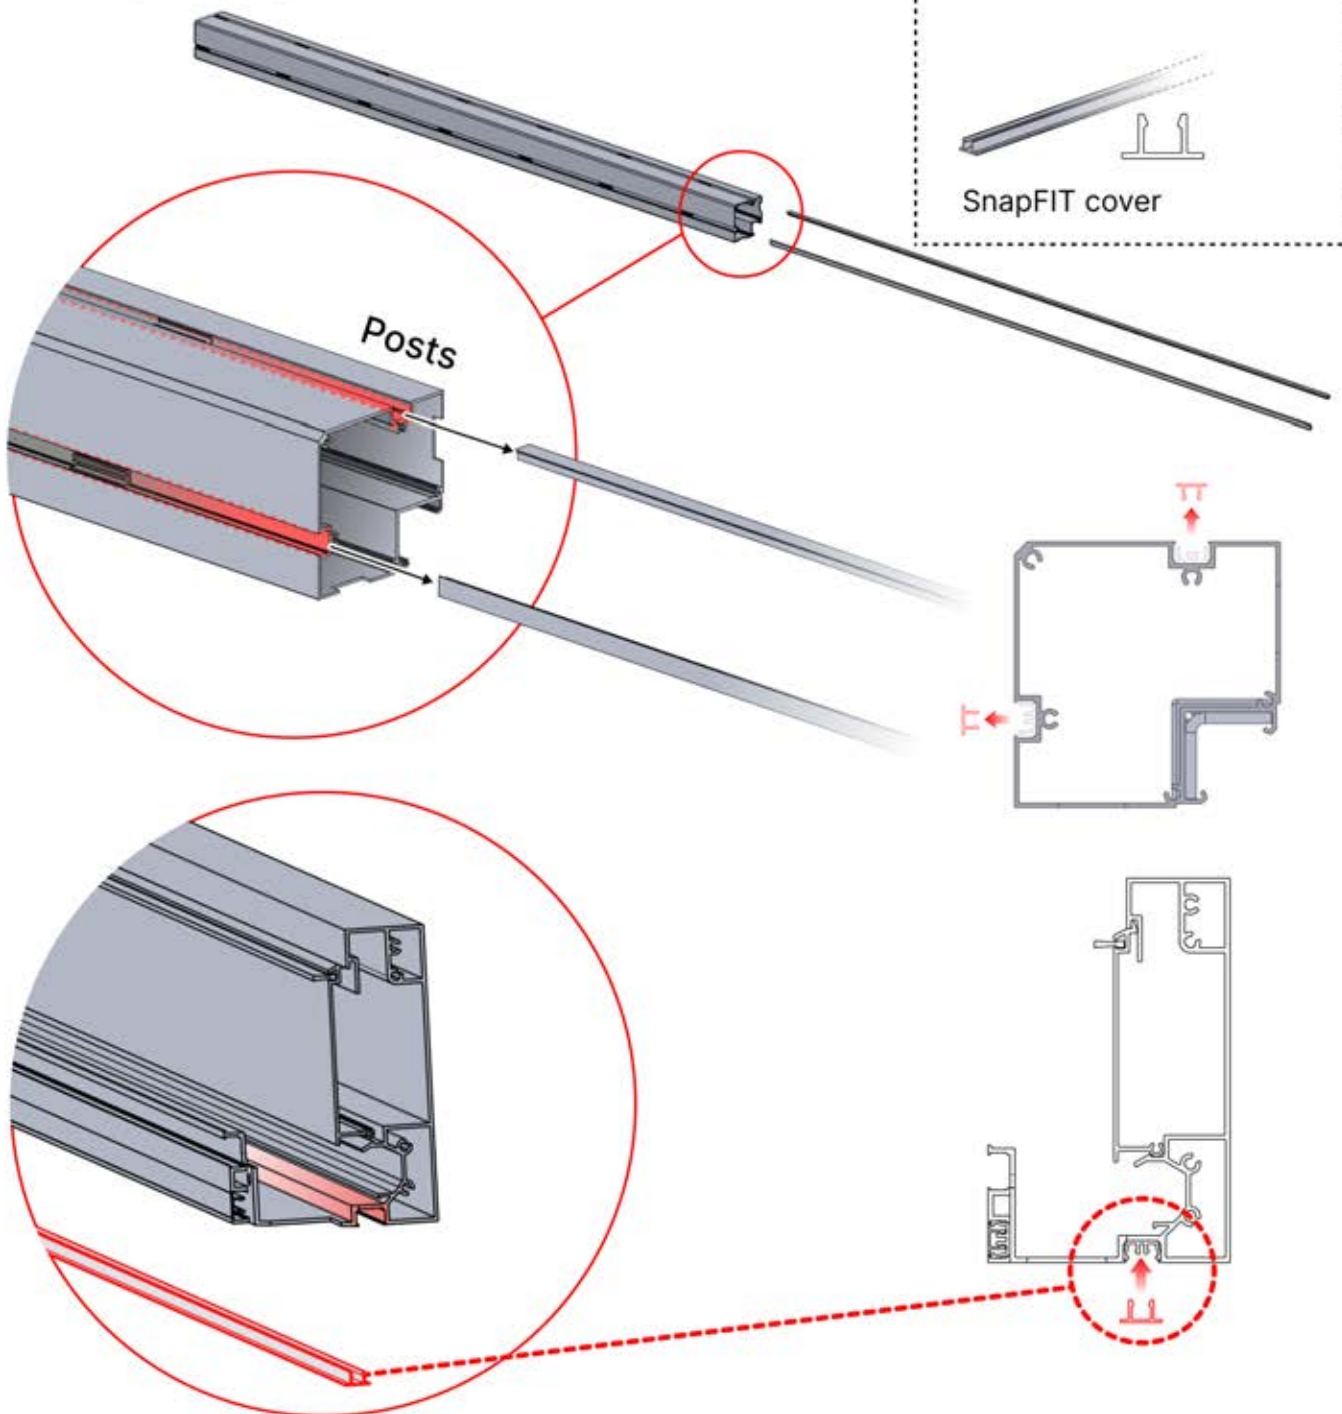

INFORMATION

Are you installing a screen, slat wall or glass wall?

It is recommended to remove these Snapfit covers and clips now before installing the pergola.

Cover and clips