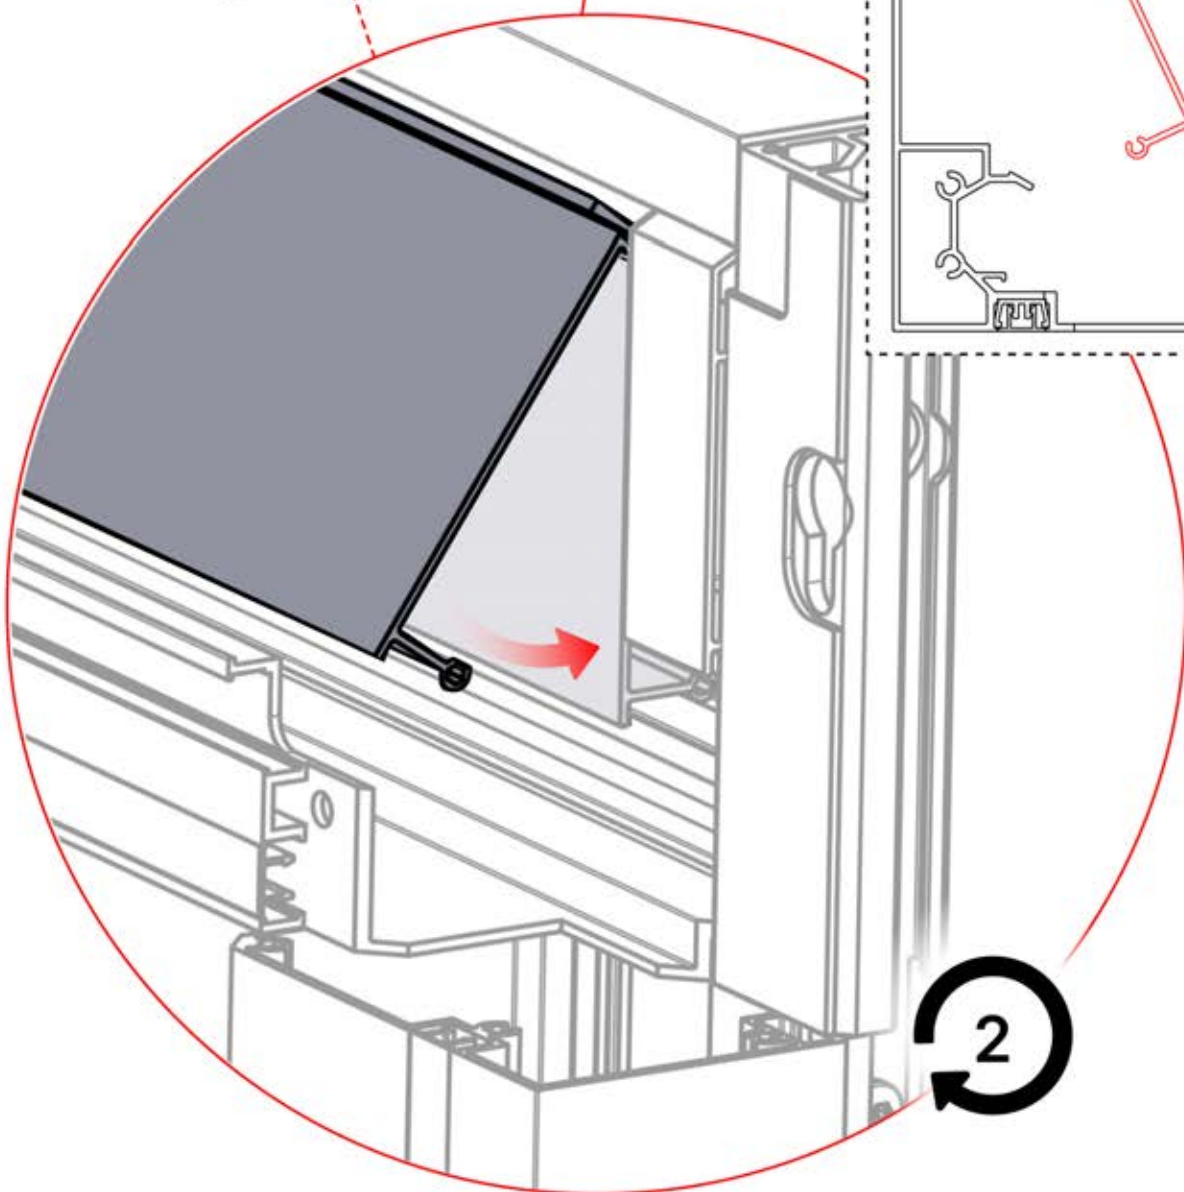

30

4

ANTHRACITE: B233
WHITE: B241
BLACK: B237

PN-200003554
2x