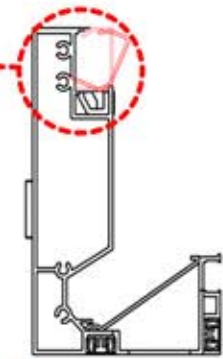

SnapFIT cover

INFORMATION

ANTHRACITE: B233
 WHITE: B241
 BLACK: B237

ANTHRACITE: B256
 WHITE: B260
 BLACK: B258

PN-200003283

PN-200003290

PN-200002605

01