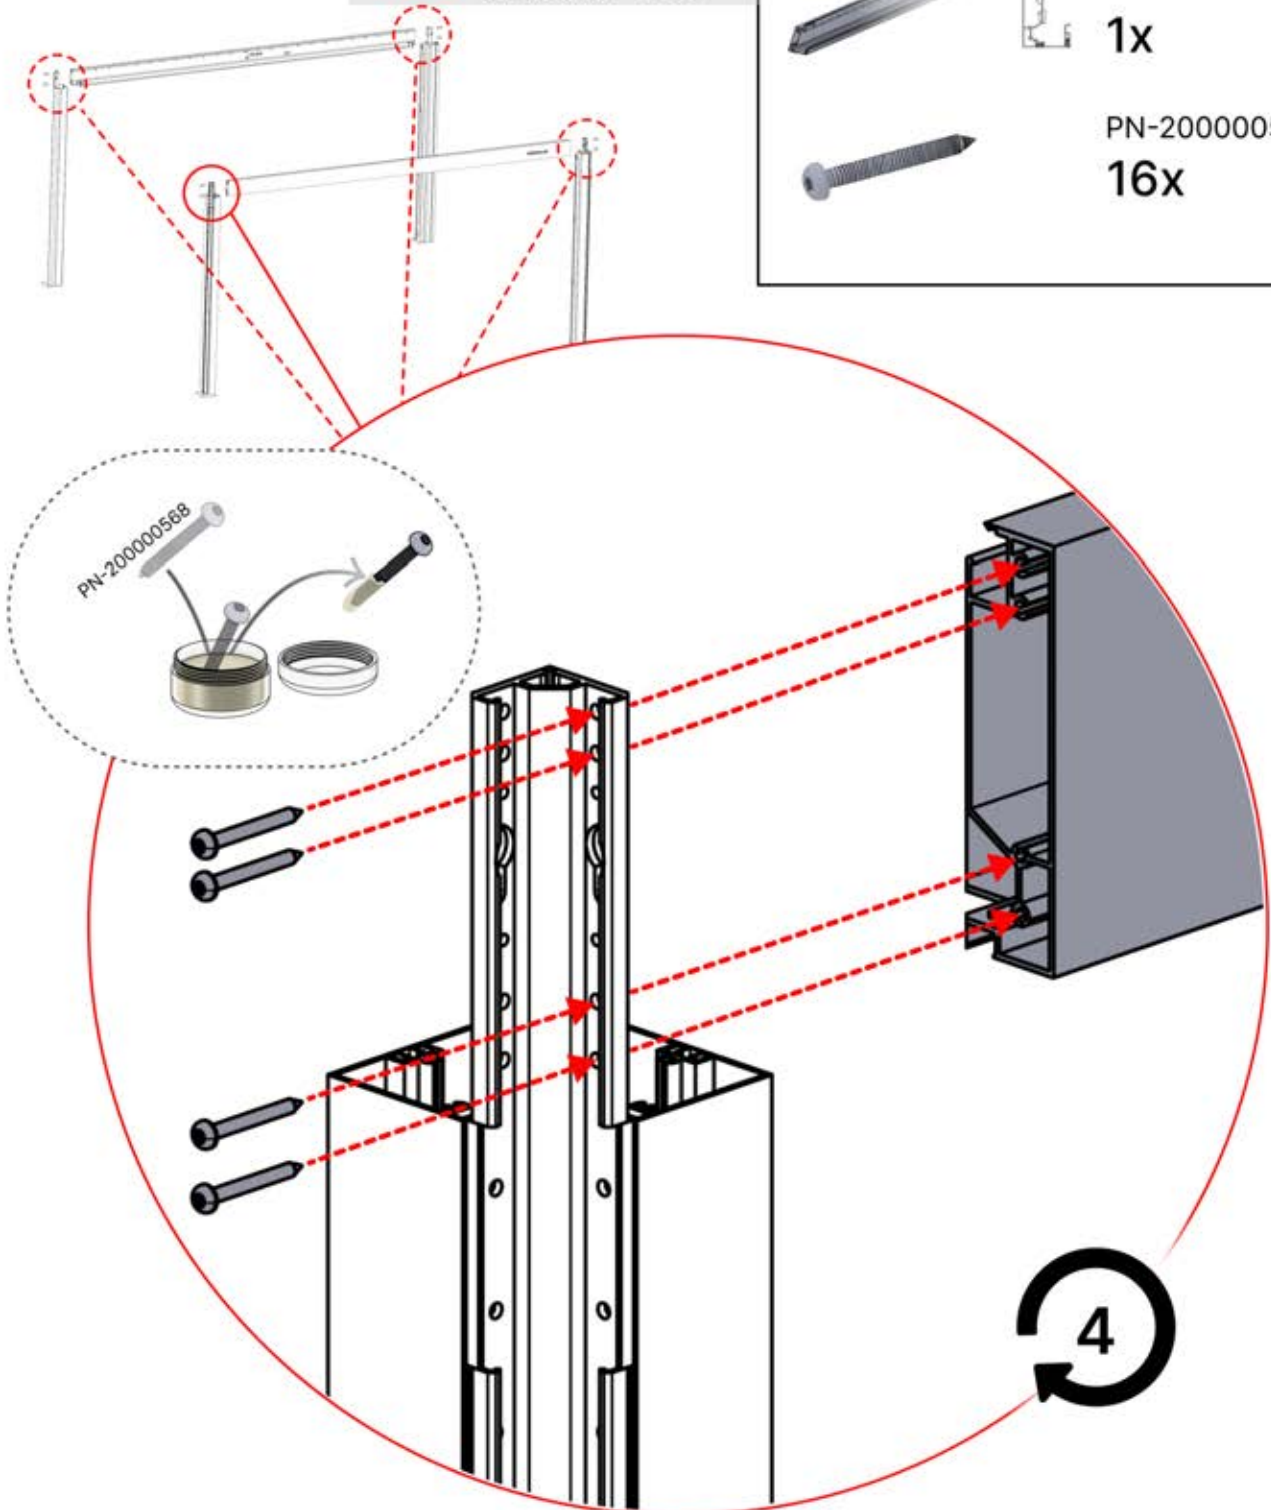

02

x2
PERGOLUX
PERGOLUX

1

ANTHRACITE: C120
WHITE: C122
BLACK: C121

x1
PERGOLUX

4

ANTHRACITE: B233
WHITE: B241
BLACK: B237

PN-200002606
4x

PN-200003283
1x

PN-200002605
1x

PN-200000568
16x