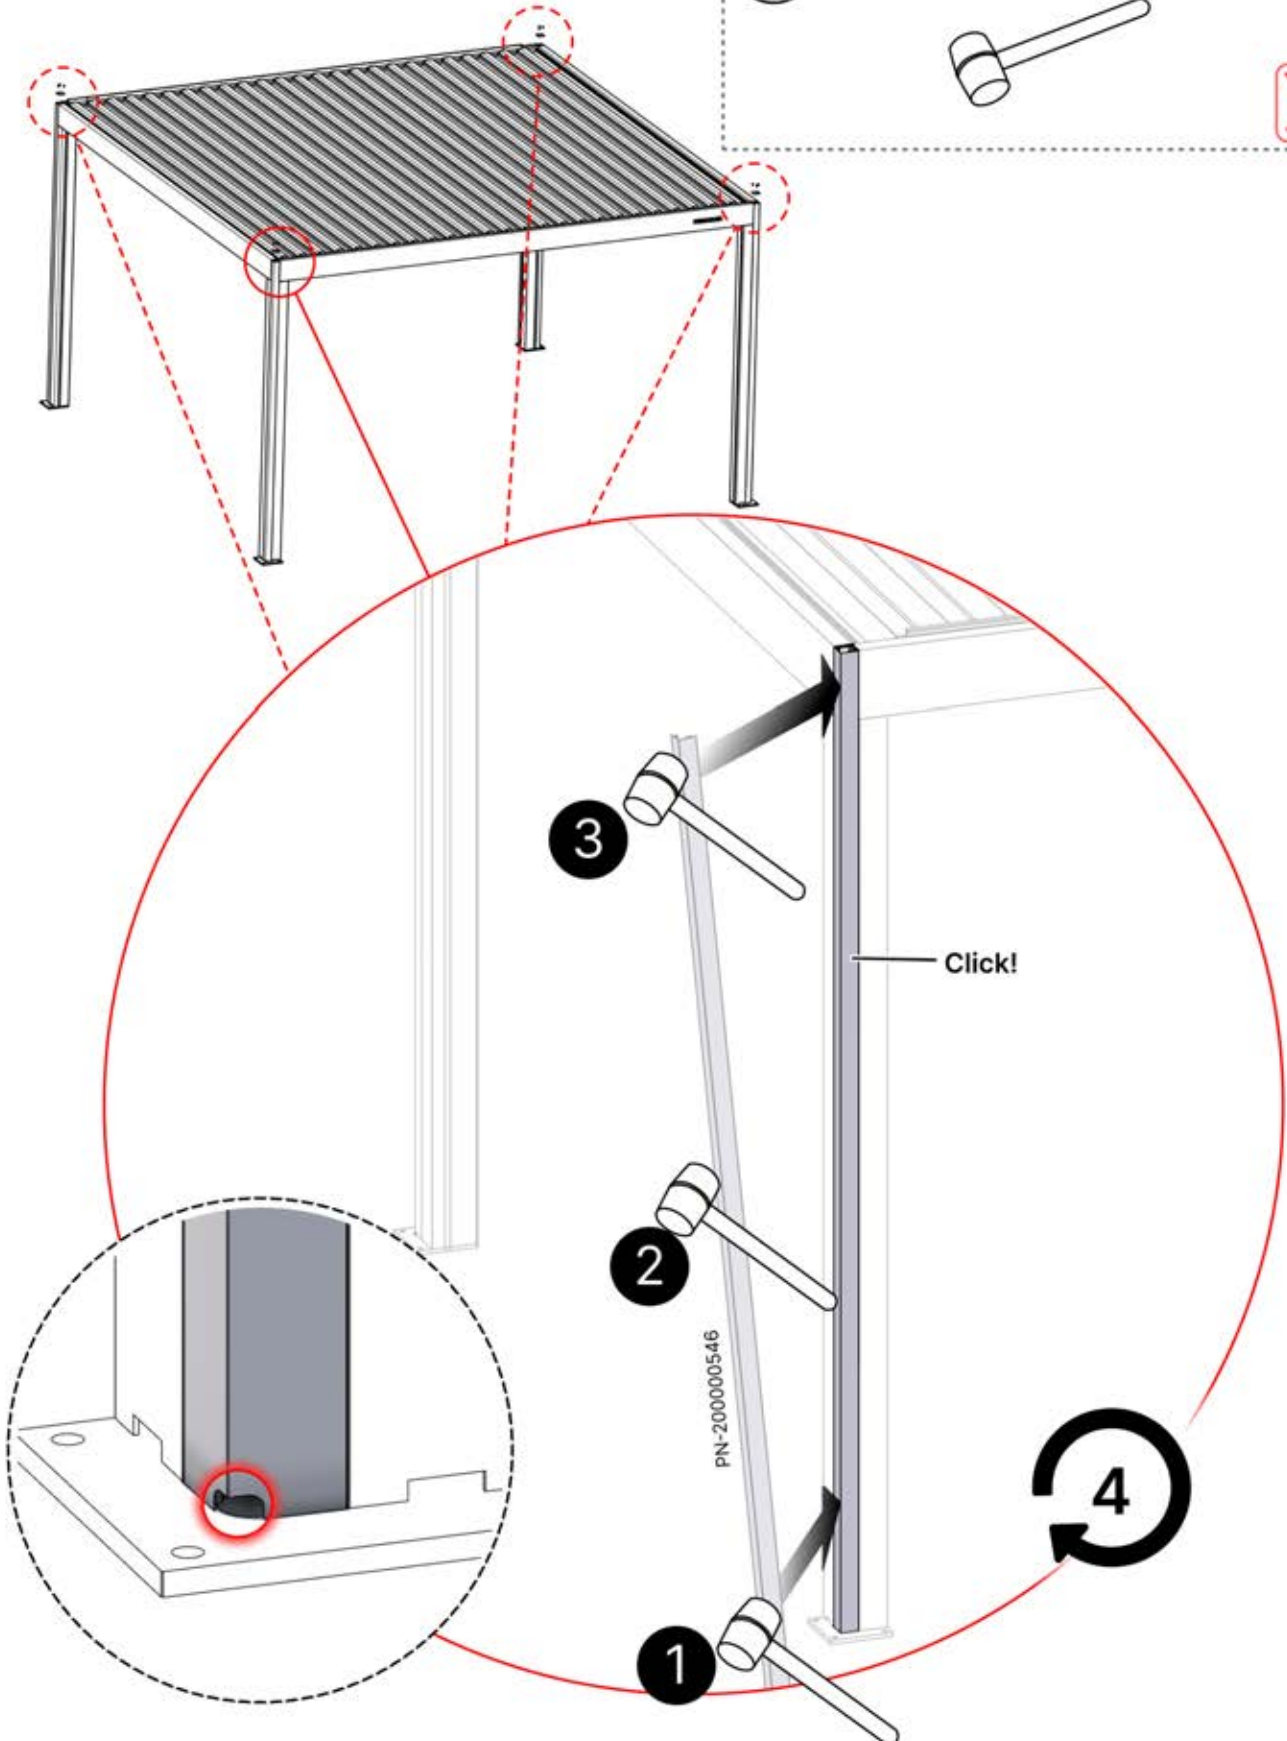

46

x2
FERGOLUX
FERGOLUX

4

ANTHRACITE: C120
WHITE: C122
BLACK: C121

PN-200003386
2X