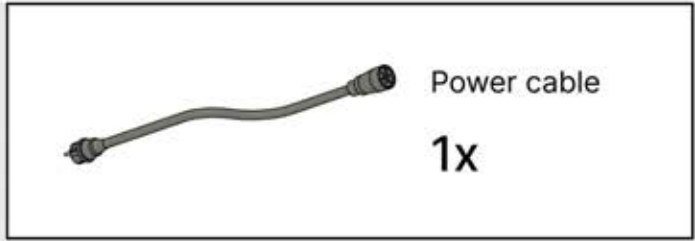

4

ANTHRACITE: B233
WHITE: B241
BLACK: B237

PN-200000568

1x

22

!
Power Cable can be
routed through all
the Poles.

23

24