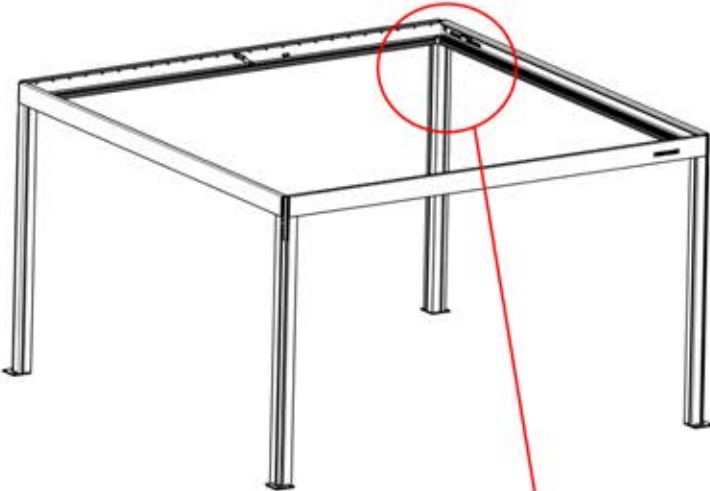

4

ANTHRACITE: B233
WHITE: B241
BLACK: B237

PN-200000568

1x

22

!
Power Cable can be
routed through all
the Poles.

23

24