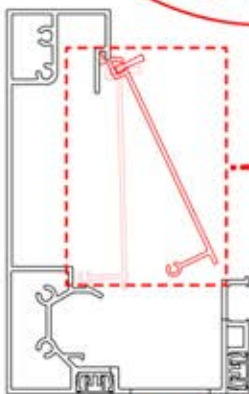

SnapFIT cover

INFORMATION

ANTHRACITE: B233
 WHITE: B241
 BLACK: B237

ANTHRACITE: B256
 WHITE: B260
 BLACK: B258

PN-200003283

PN-200003290

PN-200002605

01