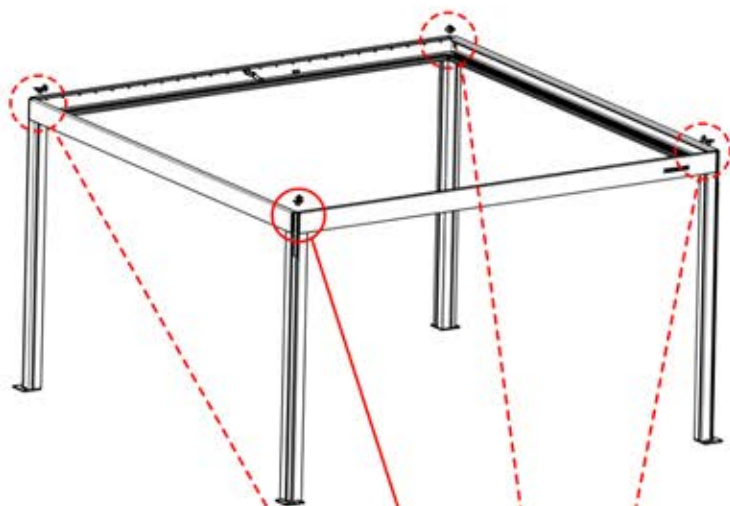

08

4

ANTHRACITE: B233
WHITE: B241
BLACK: B237

PN-200002617

4x