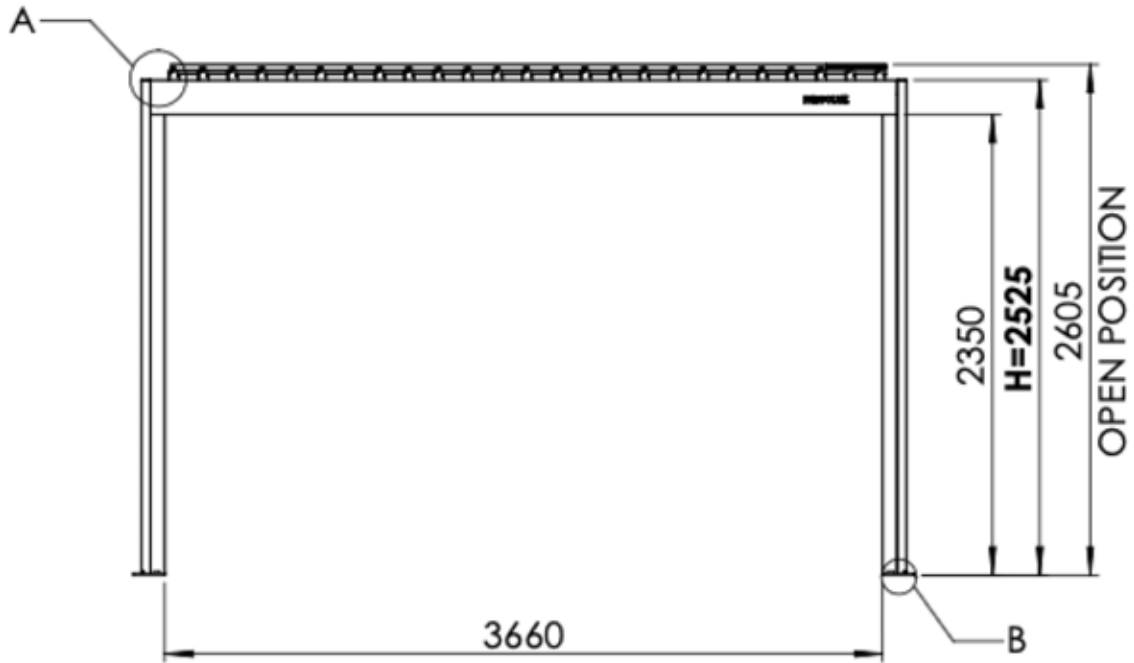

[View Manual](#)

PERGOLUX | PERGOLA PRO FREESTANDING S4

3 x 4 M / 10' x 13'

PERGOLUX | PERGOLA PRO FREESTANDING

3 × 4 M / 10' x 13'

INFORMATION

Are you installing a screen, slat wall or glass wall?

It is recommended to remove these Snapfit covers and clips now before installing the pergola.