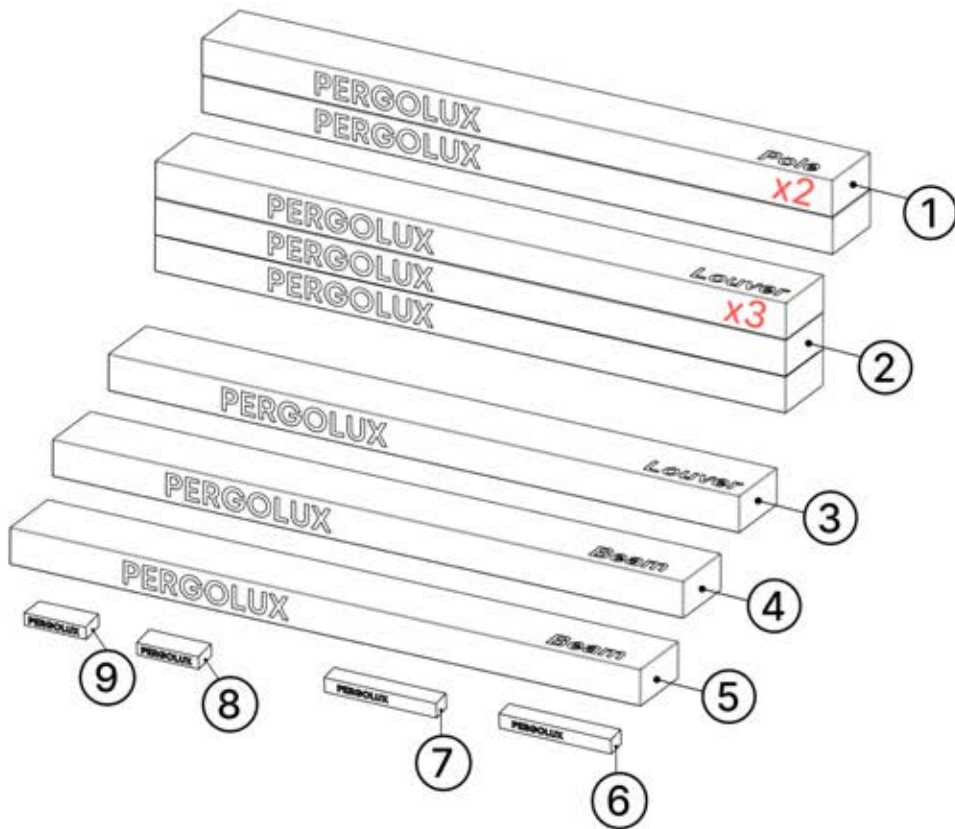

INFORMATION

3mm, 4mm, 5mm

TX15, TX20, TX25, TX30

PACKAGE OVERVIEW

ORDER	ANTHRACITE	WHITE	BLACK
①	C120	C122	C121
②	L215	L219	L217
③	L227	L231	L229
④	B233	B241	B237
⑤	B256	B260	B258
⑥	WHITE / RGB LED		
⑦	MOTOR		
⑧	CONTROL BOX		
⑨	POWER CABLE		