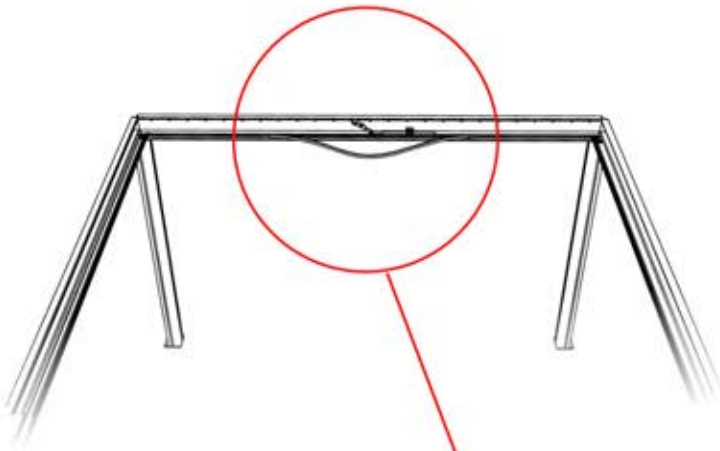

PN-200000571

4x

IMPORTANT INFORMATION

Handle with care.

When installing the light strip, do not pull or bend the wires on both sides with force, as this may cause the solder joints to fall off.

Important! Please watch all the videos before starting the assembly.

The videos contain important information relevant to the assembly process.

INFORMATION

INFORMATION

10

11

Tip: For a smoother LED installation, spray the track with soapy water before mounting.

12

13