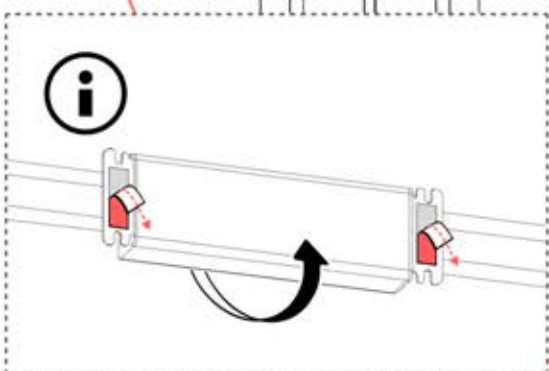

!
Control Box can be
installed on
Preferred W BEAM