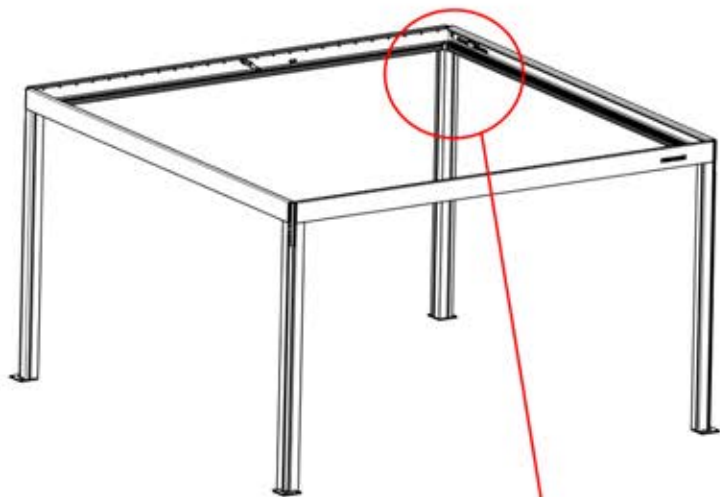

4

ANTHRACITE: B233
WHITE: B241
BLACK: B237

PN-200000568

1x

22

!
Power Cable can be
routed through all
the Poles.

23

24