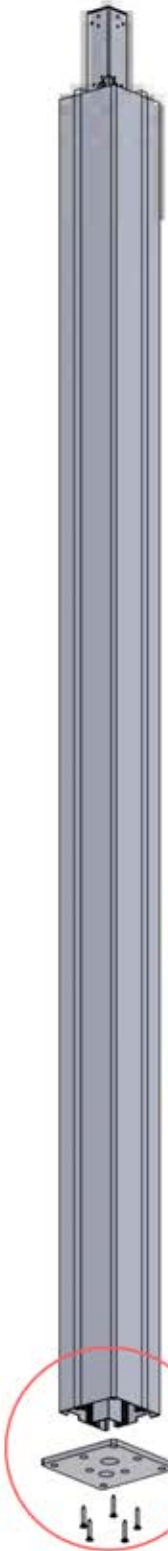

01

1

ANTHRACITE: C120
WHITE: C122
BLACK: C121

4

ANTHRACITE: B233
WHITE: B241
BLACK: B237