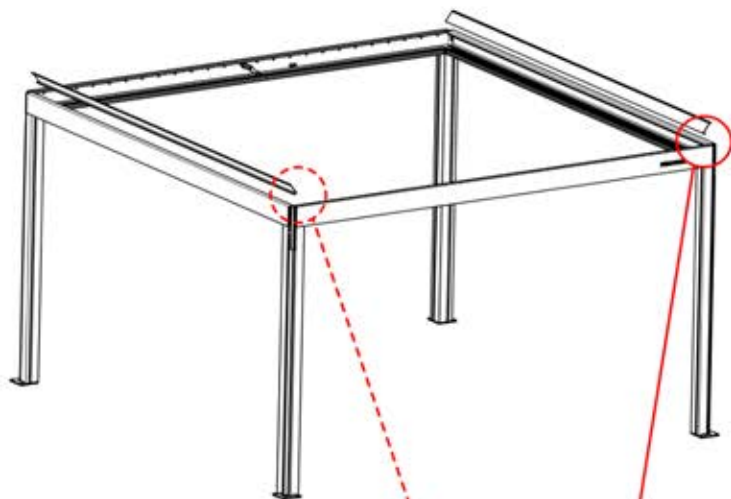

30

4

ANTHRACITE: B233
WHITE: B241
BLACK: B237

PN-200003554
2x