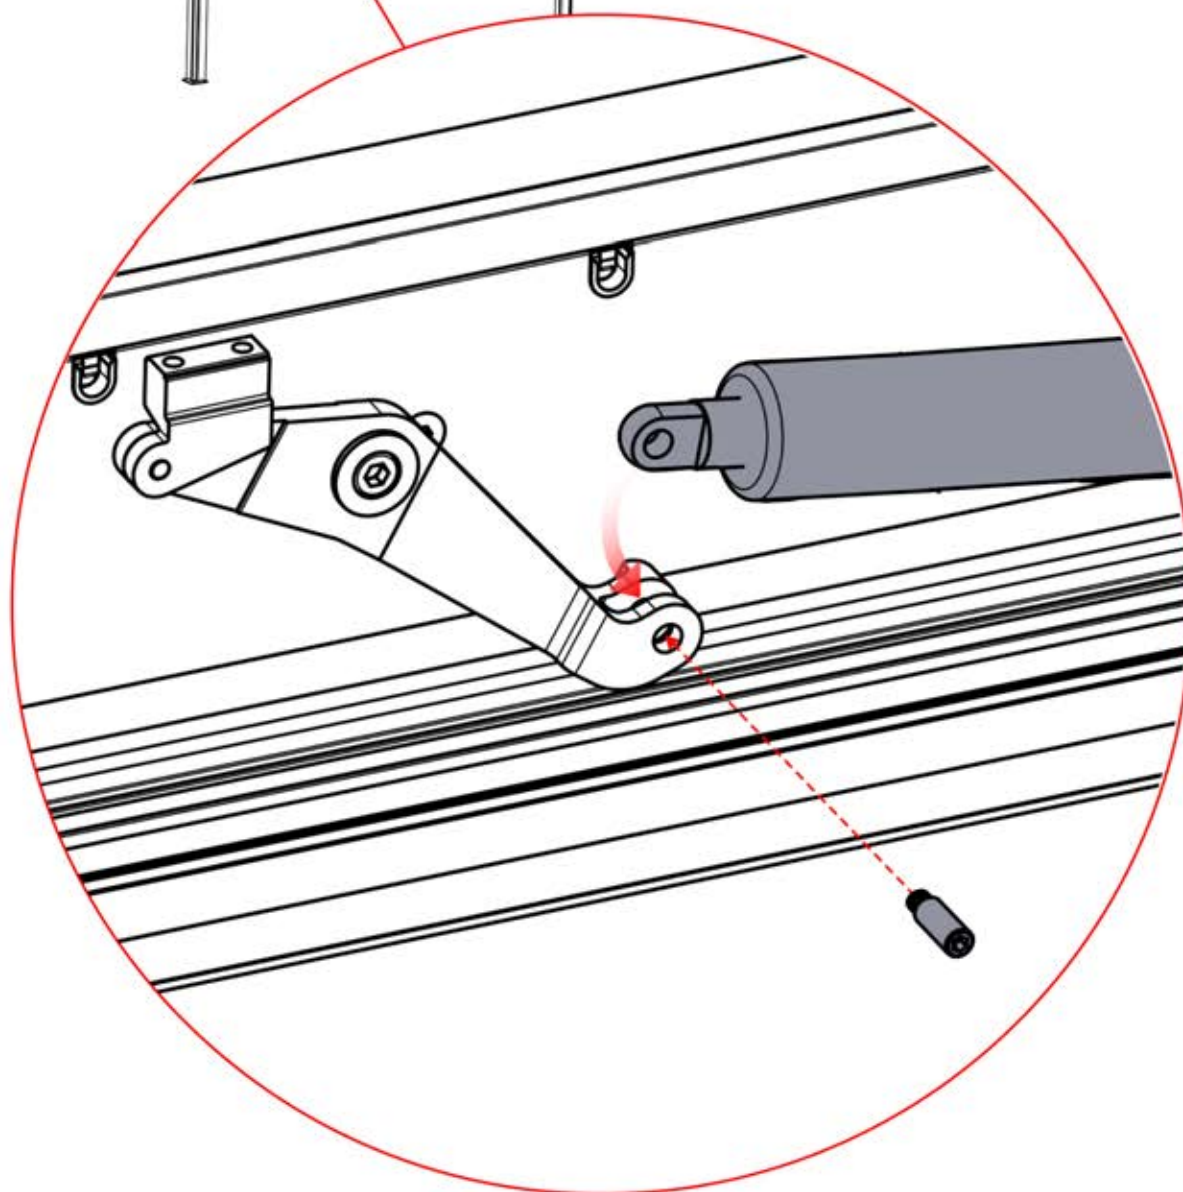

19

7
ELECTRIC MOTOR

4
ANTHRACITE: B233
WHITE: B241
BLACK: B237

PN-200001562
1x

PN-200001946
1x