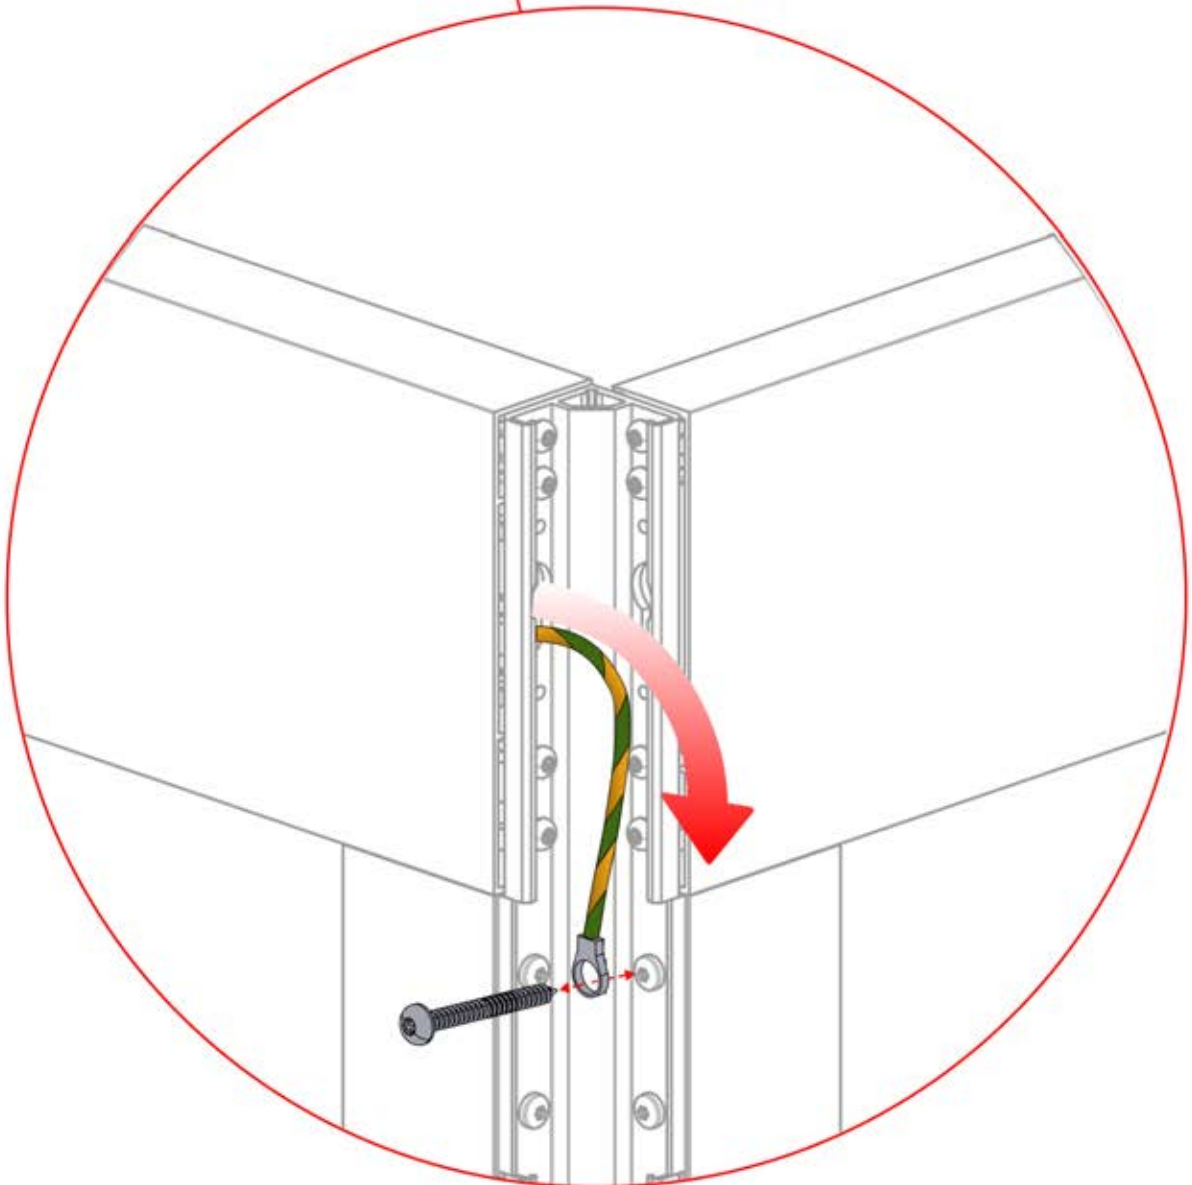

4

ANTHRACITE: B233
WHITE: B241
BLACK: B237

PN-200000568

1x

22

!
Power Cable can be
routed through all
the Poles.

23

24