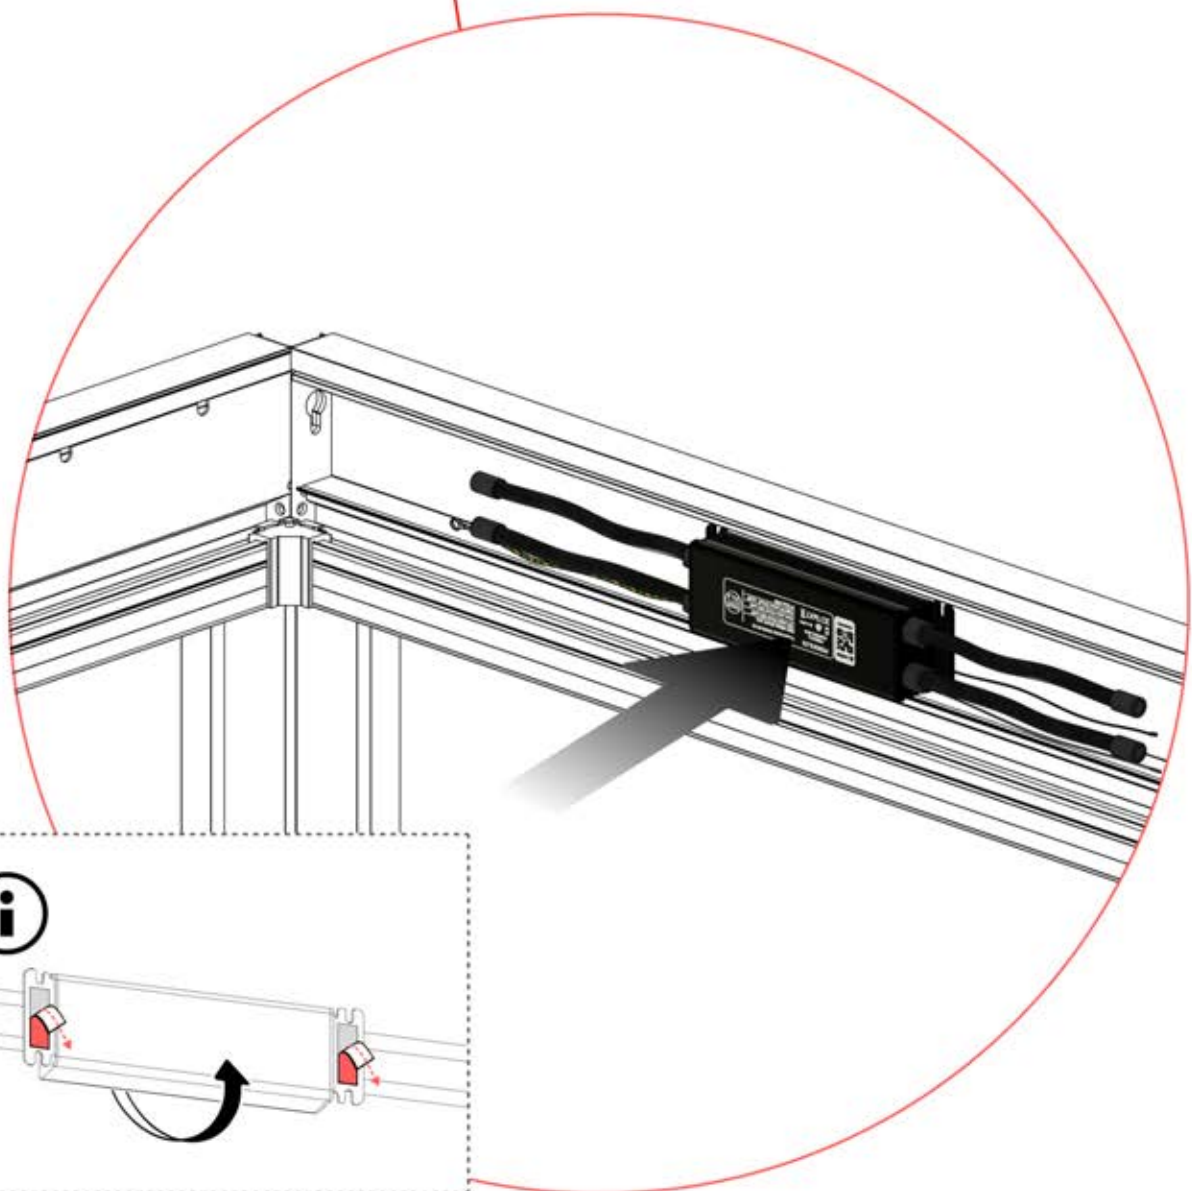

!
Control Box can be
installed on
Preferred W BEAM