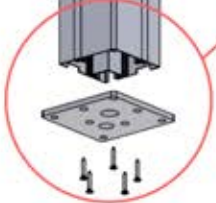

4

ANTHRACITE: B233
WHITE: B241
BLACK: B237