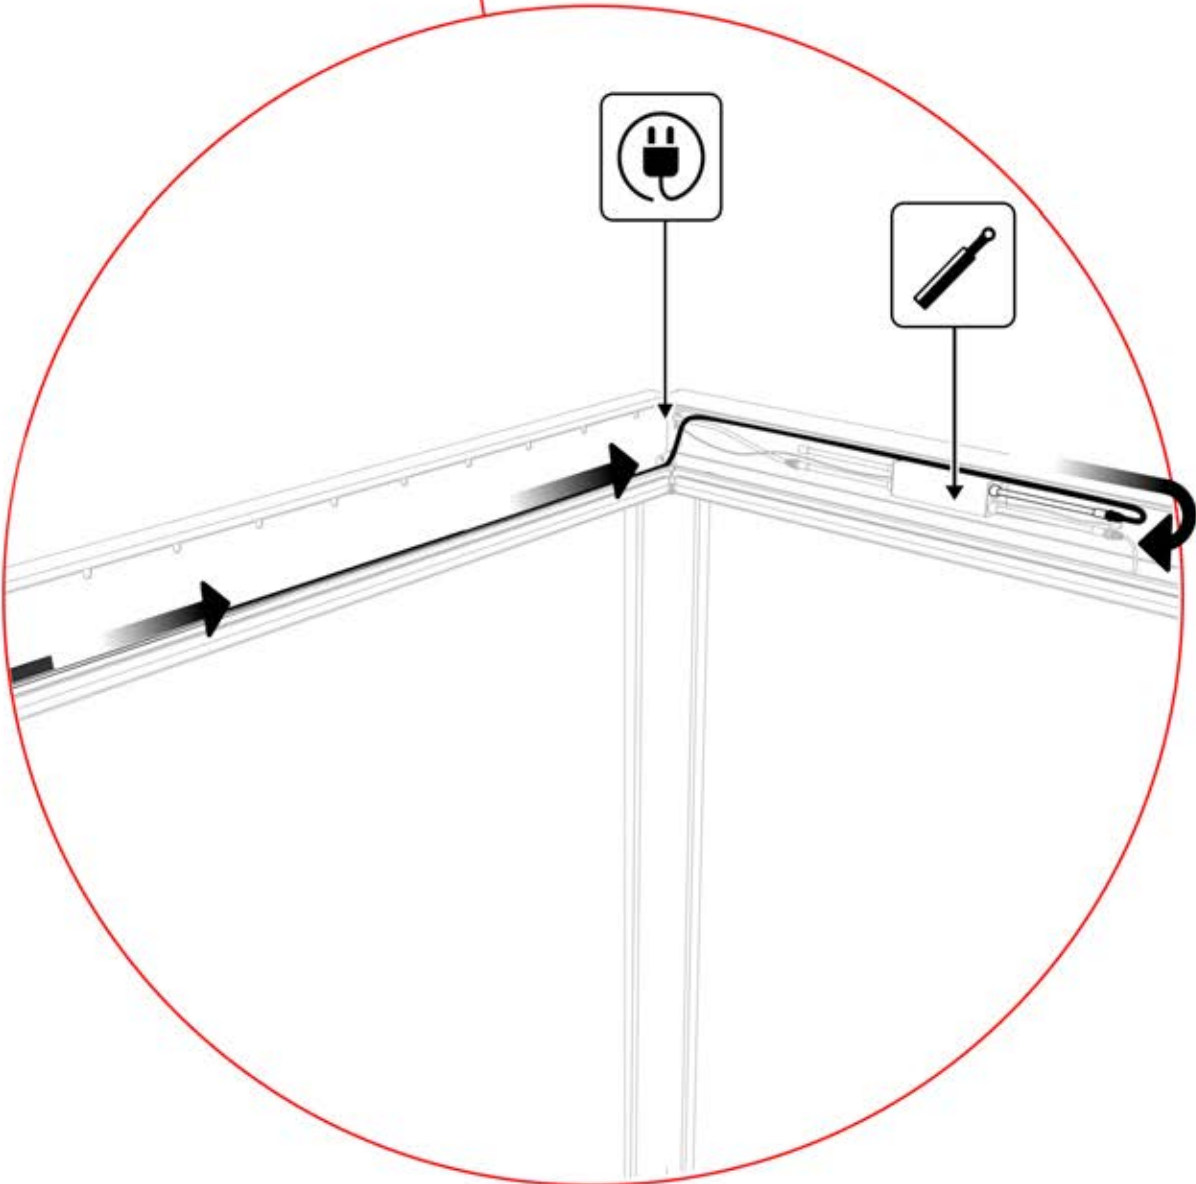

4

ANTHRACITE: B233
WHITE: B241
BLACK: B237

PN-200000568

1x

22

!
Power Cable can be
routed through all
the Poles.

23

24