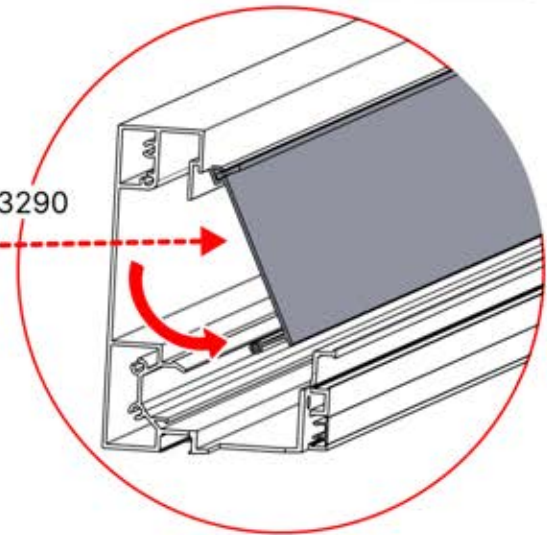

PN-200003290