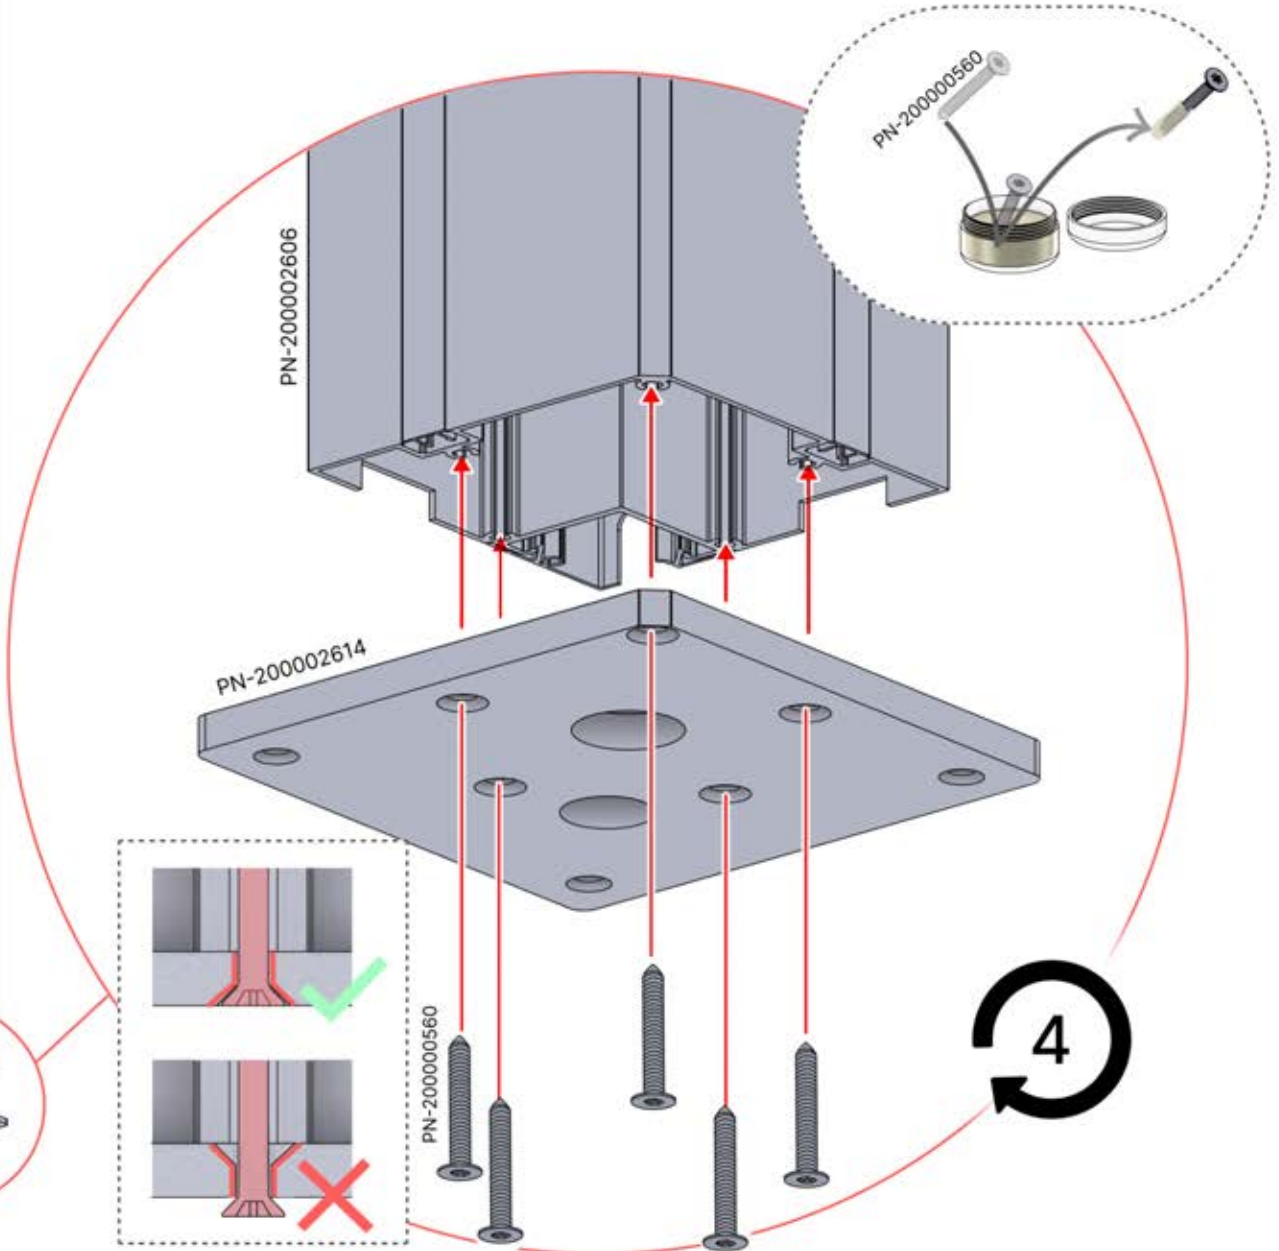

01

1

ANTHRACITE: C120
WHITE: C122
BLACK: C121

4

ANTHRACITE: B233
WHITE: B241
BLACK: B237