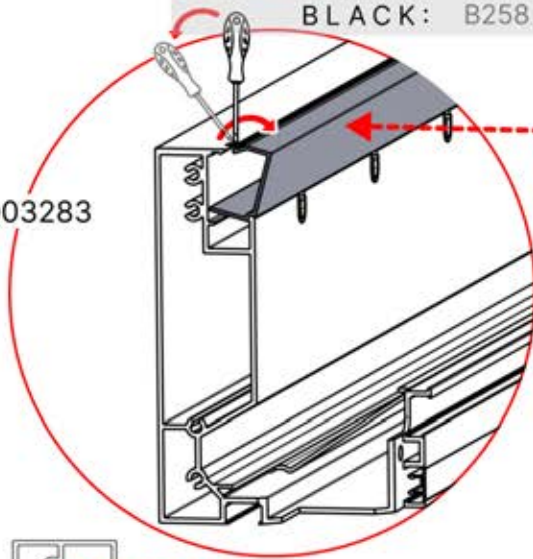

PN-200003283