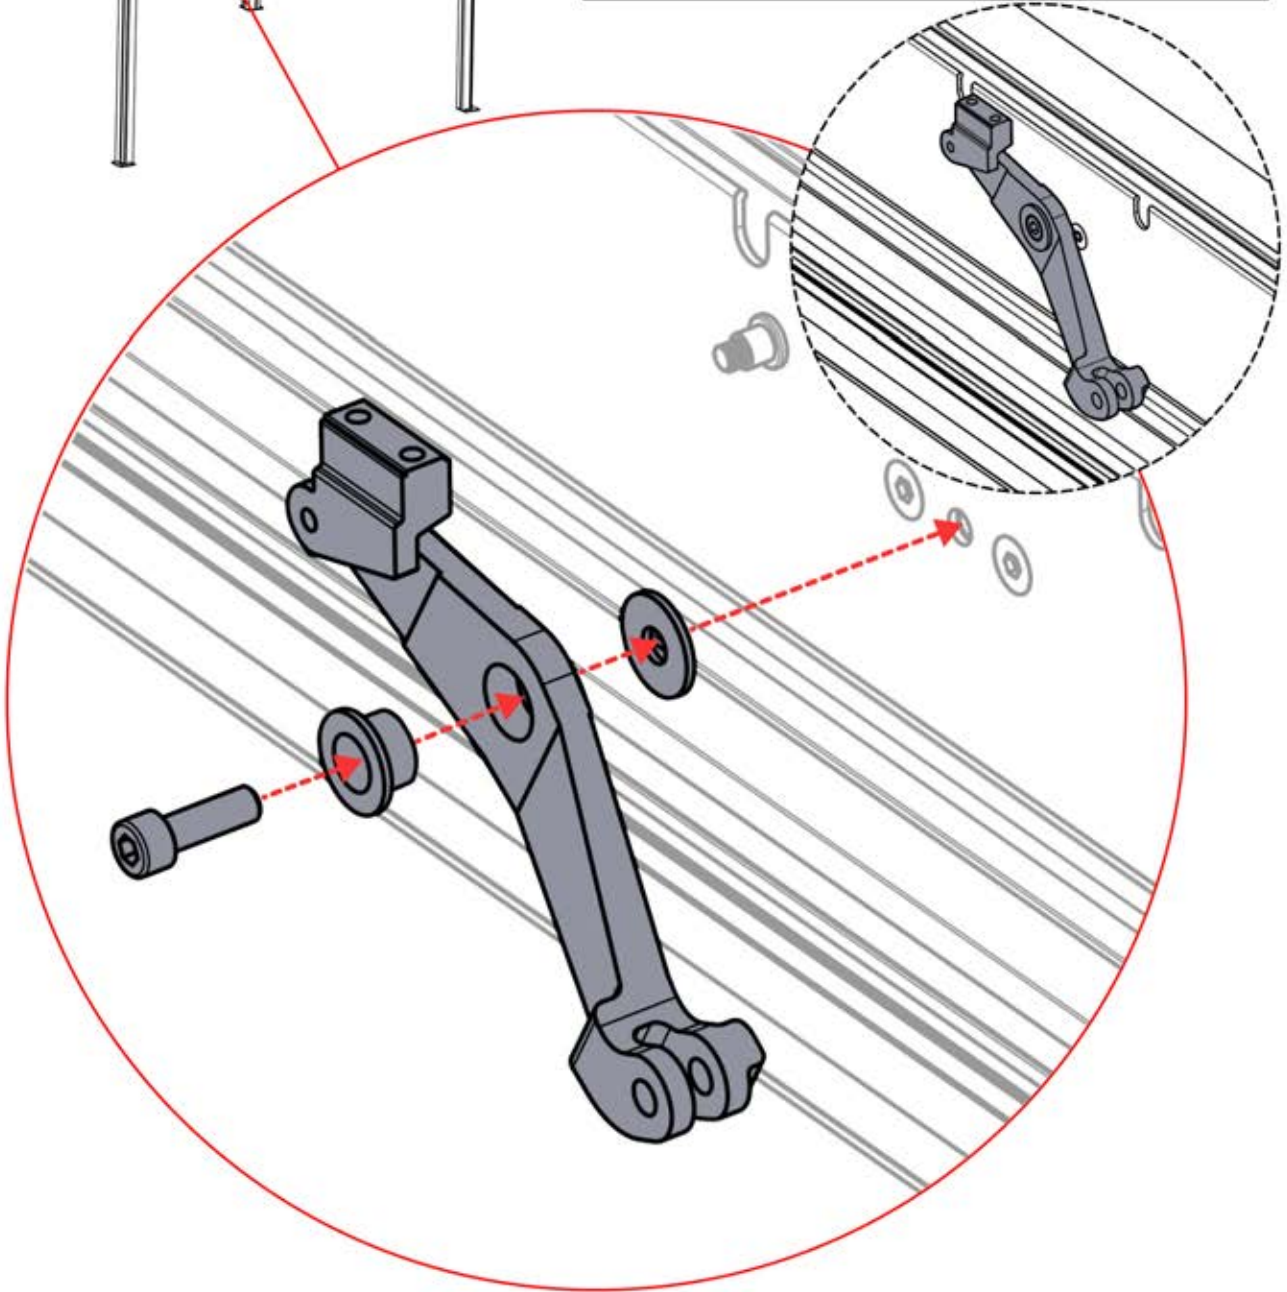

18

4

ANTHRACITE: B233
WHITE: B241
BLACK: B237

PN-200003372
1x

PN-20000502
1x

PN-200003373
1x

PN-20000561
1x