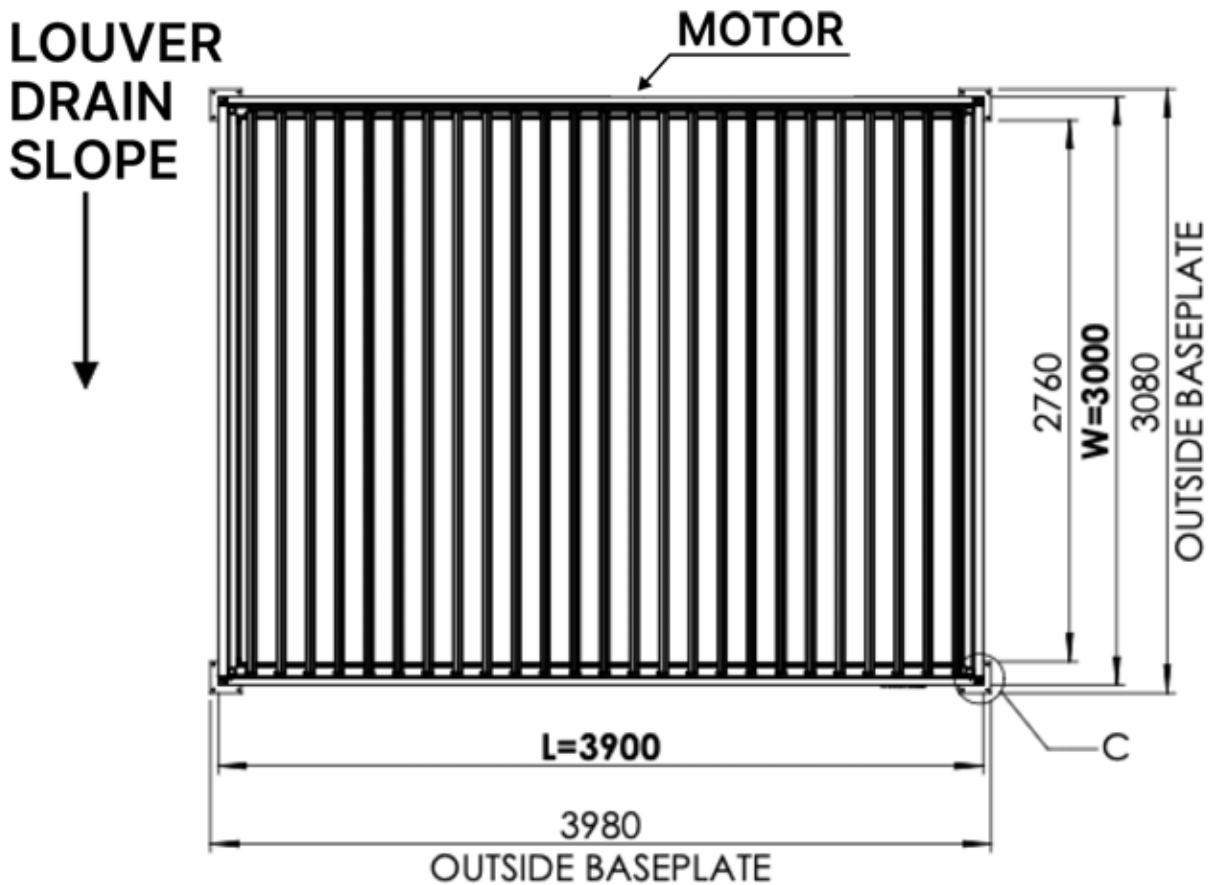

[View Manual](#)

PERGOLUX | PERGOLA PRO FREESTANDING S4

3 x 4 M / 10' x 13'

PERGOLUX | PERGOLA PRO FREESTANDING

3 × 4 M / 10' x 13'

INFORMATION

Are you installing a screen, slat wall or glass wall?

It is recommended to remove these Snapfit covers and clips now before installing the pergola.