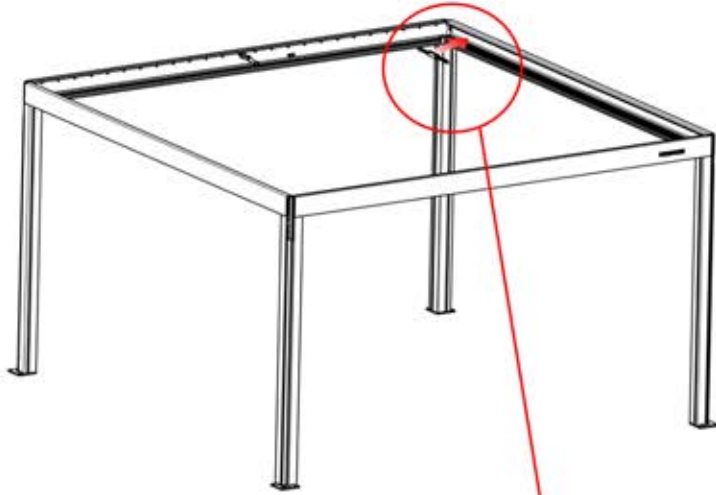

20

!
Control Box can be
installed on
Preferred W BEAM