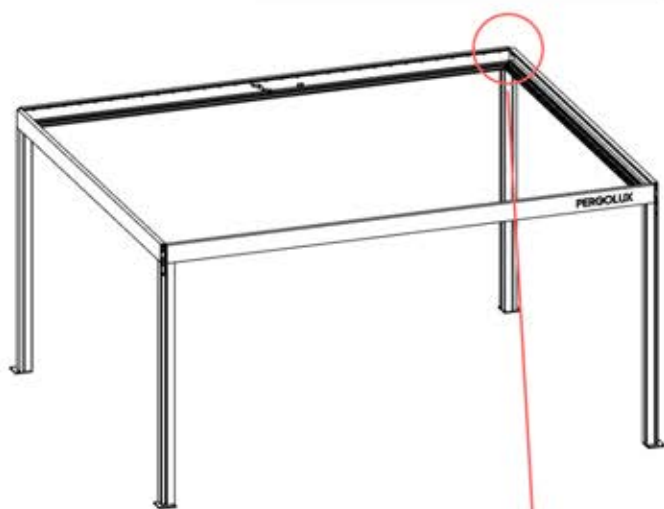

The videos contain important information relevant to the assembly process.

INFORMATION

INFORMATION

10

11

Tip: For a smoother LED installation, spray the track with soapy water before mounting.

12

13