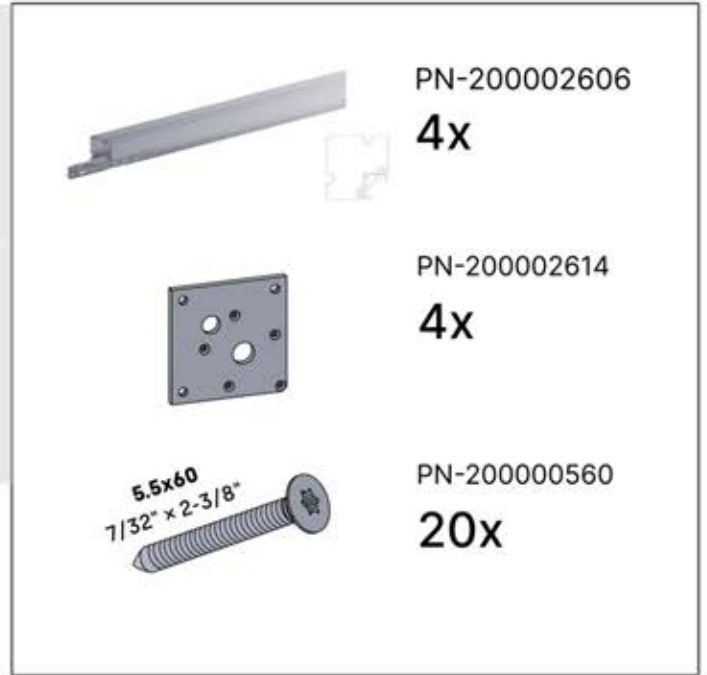

01

1

ANTHRACITE: C120
WHITE: C122
BLACK: C121

4

ANTHRACITE: B233
WHITE: B241
BLACK: B237