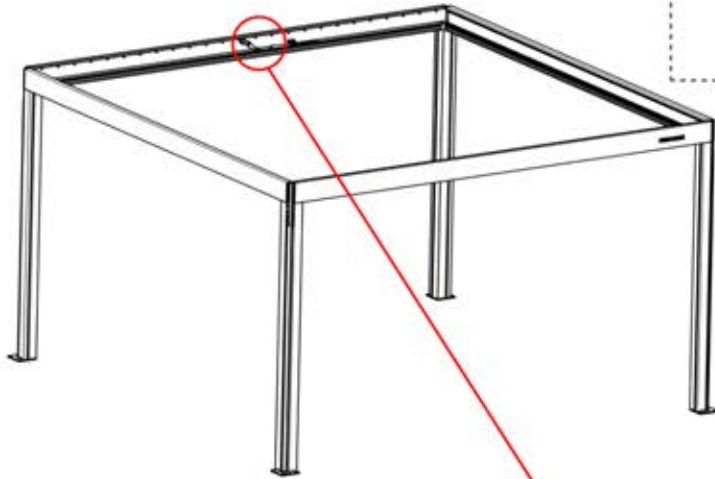

PN-200003554
2x

INFORMATION

Matter Antenna

31

32

33

Remote
Controller

Adjust motor to
prepare for
assembly on step 34