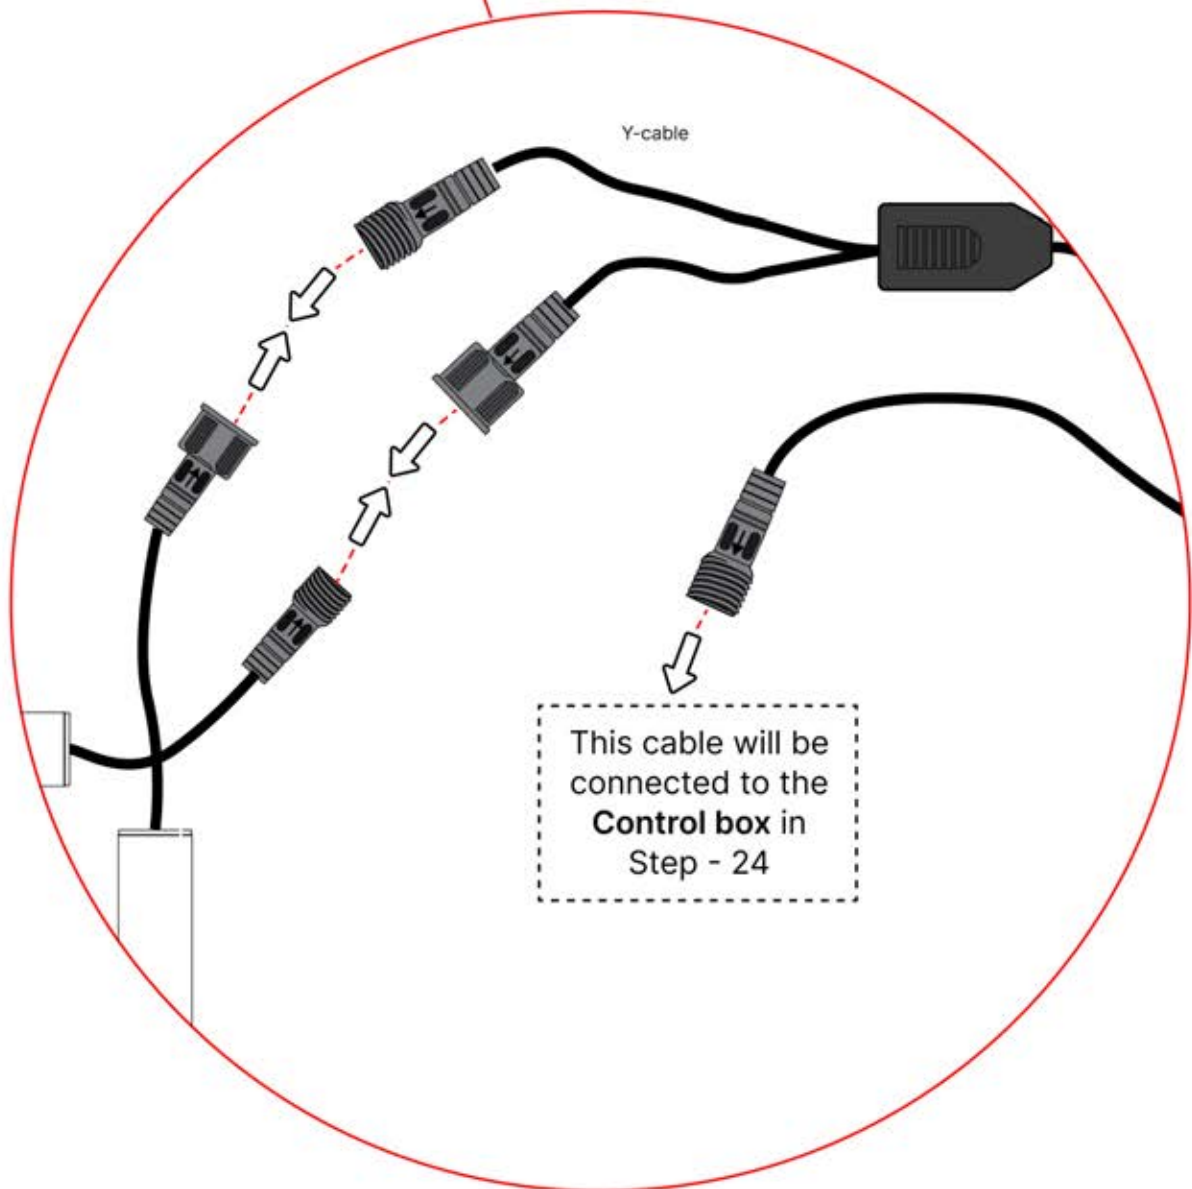

PN-200000571

4x

IMPORTANT INFORMATION

Handle with care.

When installing the light strip, do not pull or bend the wires on both sides with force, as this may cause the solder joints to fall off.

Important! Please watch all the videos before starting the assembly.

The videos contain important information relevant to the assembly process.

INFORMATION

INFORMATION

10

11

Tip: For a smoother LED installation, spray the track with soapy water before mounting.

12

13