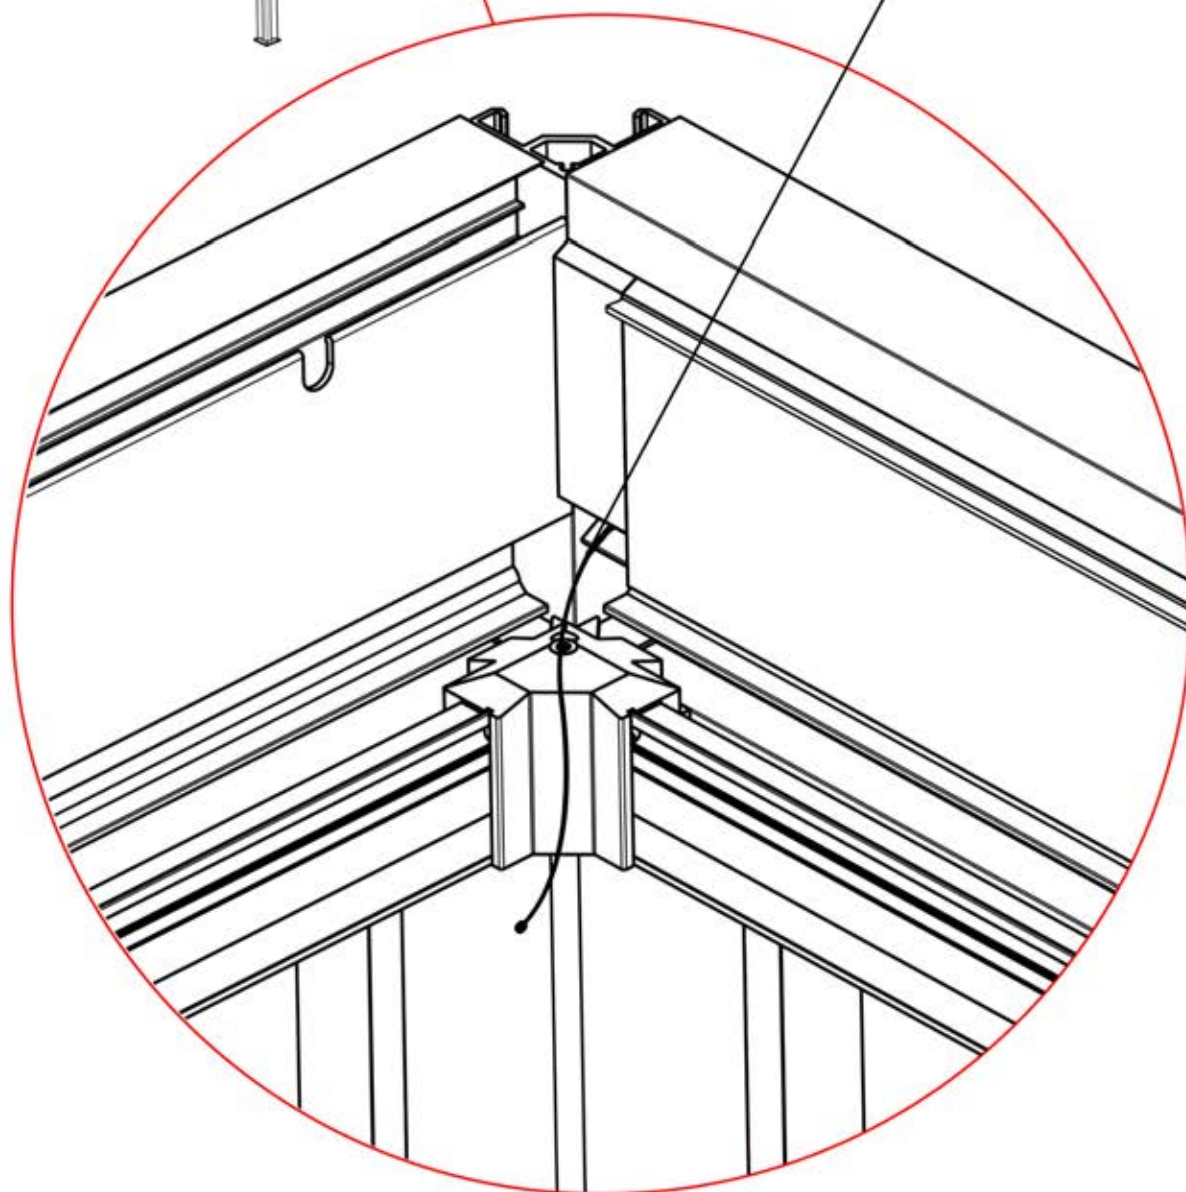

Matter Antenna