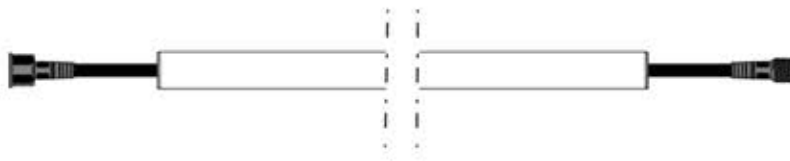

ITEMS IN BOX

	ANTHRACITE	WHITE	BLACK
5	B256	B260	B258

PN-200003290
2x

Premounted
PN-200003554
2x

PN-200003397
2x

ITEMS IN BOX

6

WHITE / RGB LED