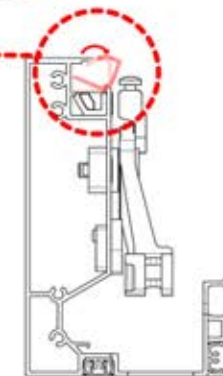

SnapFIT cover

INFORMATION

ANTHRACITE: B233
 WHITE: B241
 BLACK: B237

ANTHRACITE: B256
 WHITE: B260
 BLACK: B258

PN-200003283

PN-200003290

PN-200002605

01