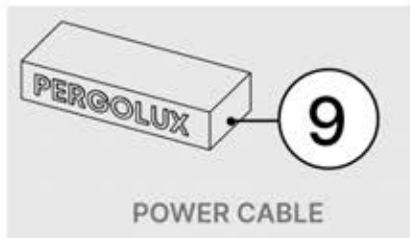

4

ANTHRACITE: B233
WHITE: B241
BLACK: B237

PN-200000568

1x

22

!
Power Cable can be
routed through all
the Poles.

23

24