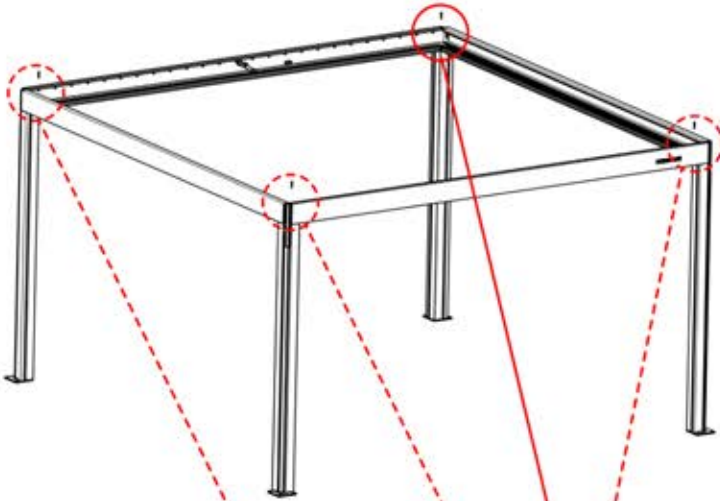

07

4

ANTHRACITE: B233
WHITE: B241
BLACK: B237

PN-200000960

4x