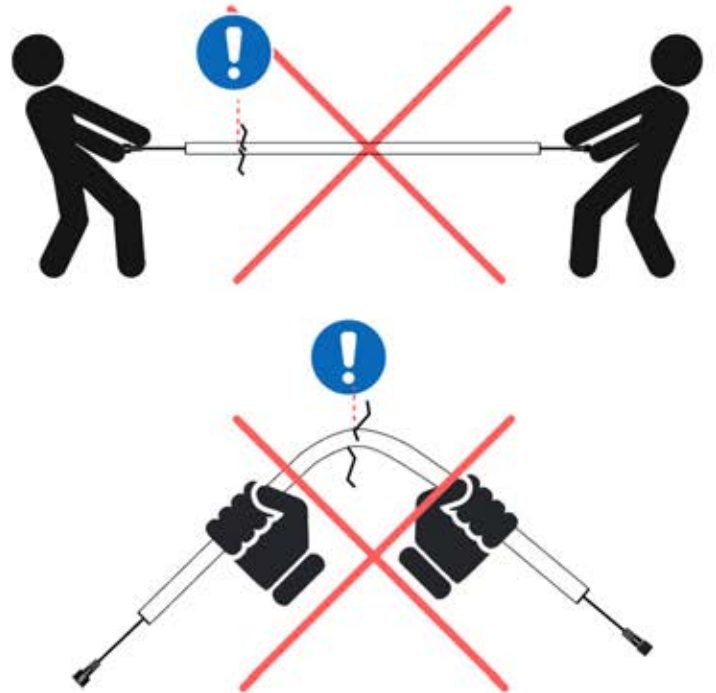

PN-200000571

4x

IMPORTANT INFORMATION

Handle with care.

When installing the light strip, do not pull or bend the wires on both sides with force, as this may cause the solder joints to fall off.

Important! Please watch all the videos before starting the assembly.

The videos contain important information relevant to the assembly process.

INFORMATION

INFORMATION

10

11

Tip: For a smoother LED installation, spray the track with soapy water before mounting.

12

13