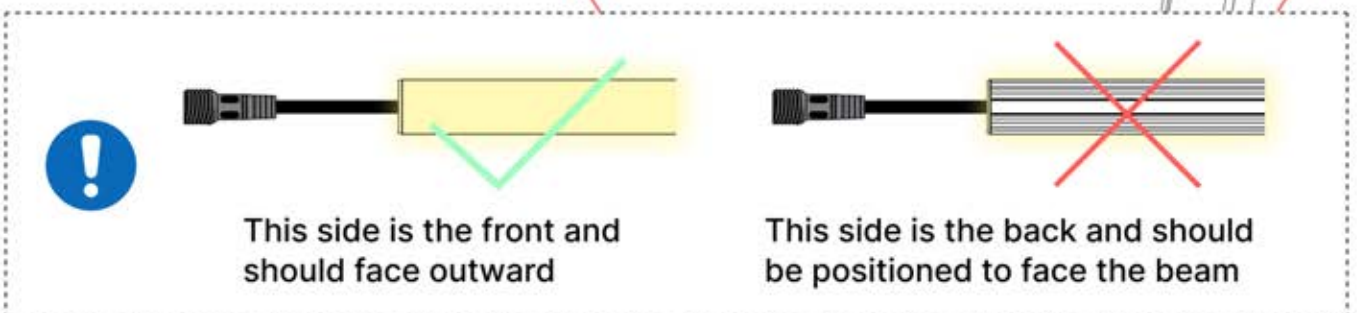

PN-200000571

4x

IMPORTANT INFORMATION

Handle with care.

When installing the light strip, do not pull or bend the wires on both sides with force, as this may cause the solder joints to fall off.

Important! Please watch all the videos before starting the assembly.

The videos contain important information relevant to the assembly process.

INFORMATION

INFORMATION

10

11

Tip: For a smoother LED installation, spray the track with soapy water before mounting.

12

13