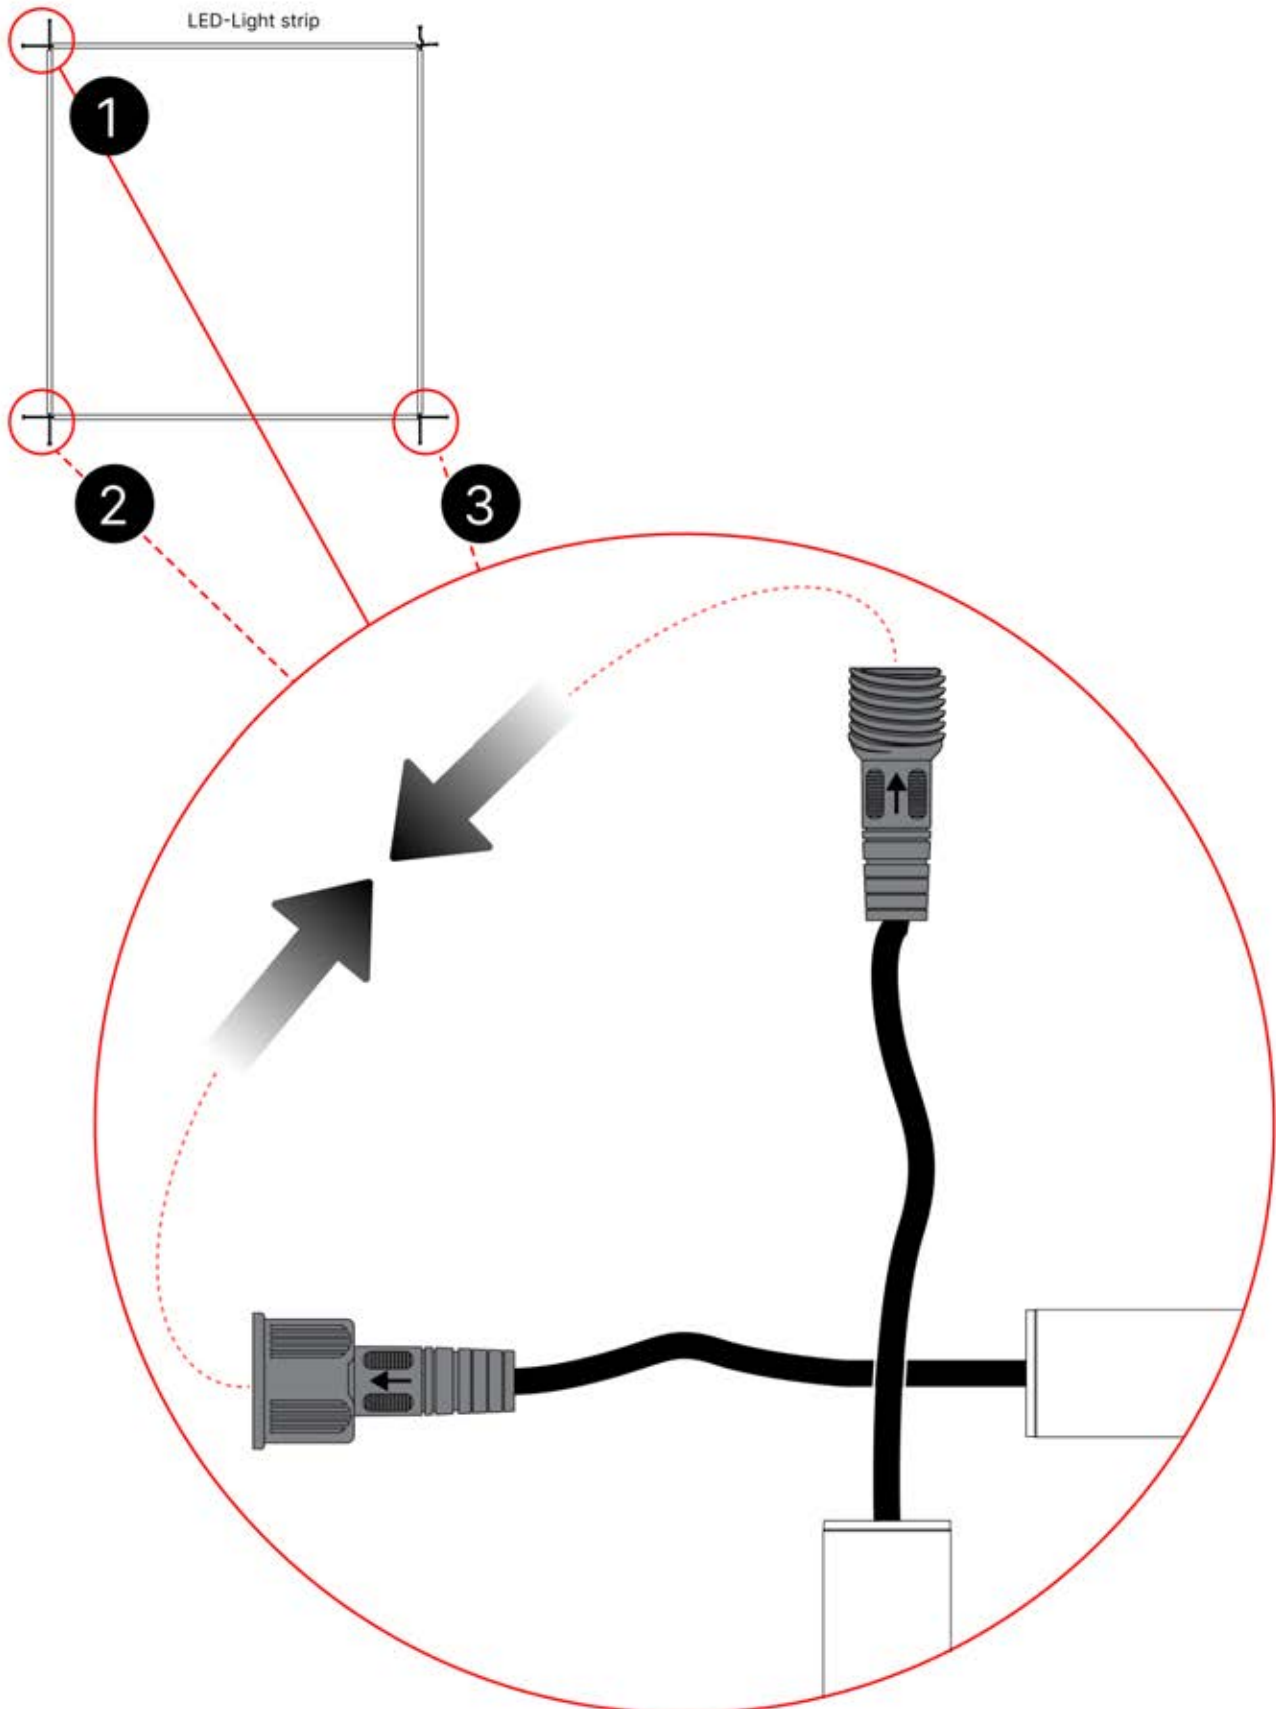

PN-200000571

4x

IMPORTANT INFORMATION

Handle with care.

When installing the light strip, do not pull or bend the wires on both sides with force, as this may cause the solder joints to fall off.

Important! Please watch all the videos before starting the assembly.

The videos contain important information relevant to the assembly process.

INFORMATION

INFORMATION

10

11

Tip: For a smoother LED installation, spray the track with soapy water before mounting.

12

13