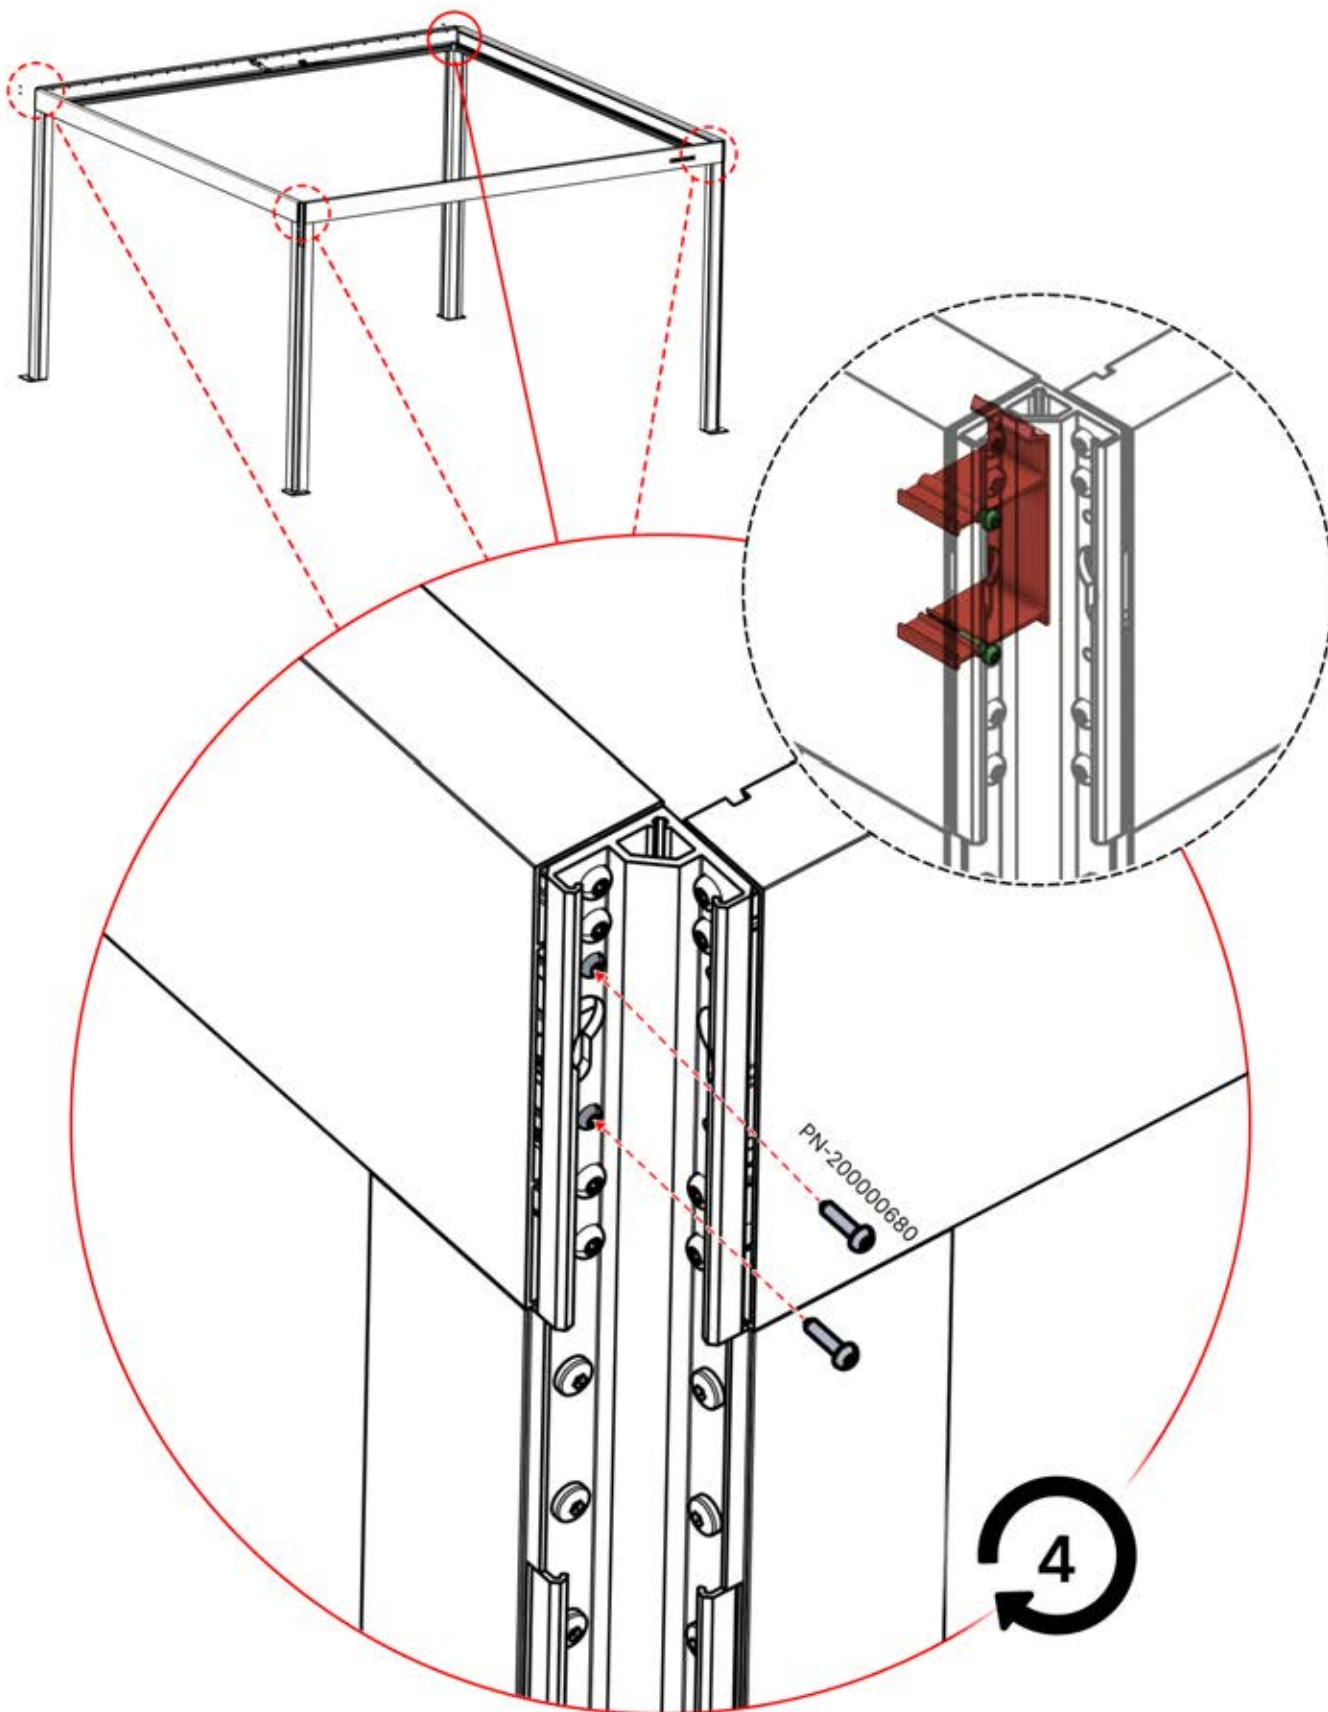

28

4

ANTHRACITE: B233
WHITE: B241
BLACK: B237

PN-200000680

8x