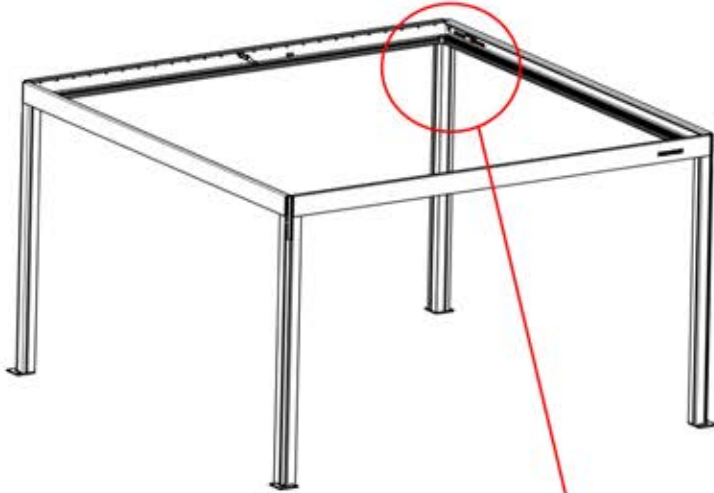

4

ANTHRACITE: B233
WHITE: B241
BLACK: B237

PN-200000568

1x

22

!
Power Cable can be
routed through all
the Poles.

23

24