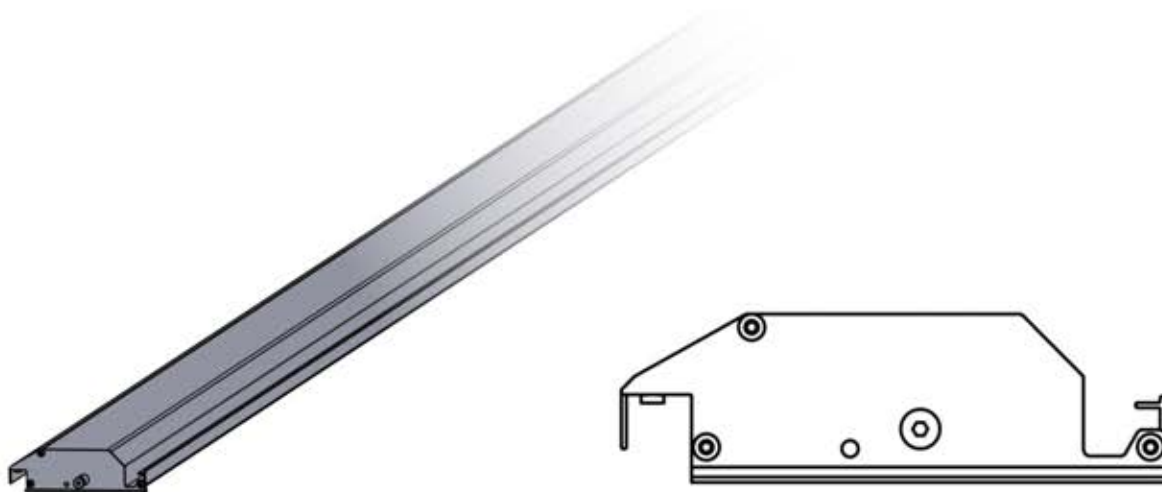

ANTHRACITE: L215
WHITE: L219
BLACK: L217

PLR 150 G2 PRO LOUVER STD FS 4M
PACKAGE
PN-200002629

24x

Standard