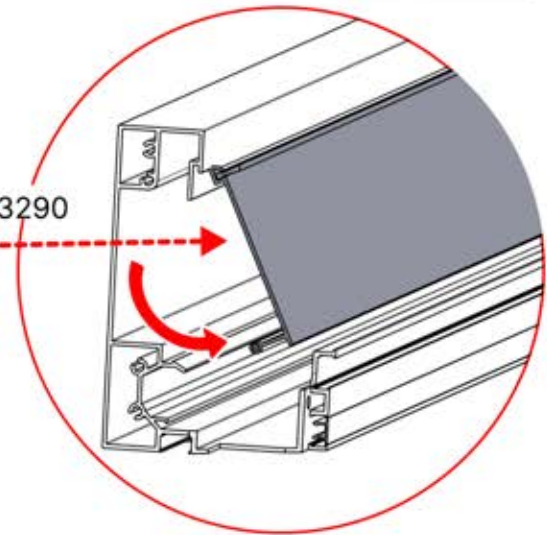

SnapFIT cover

INFORMATION

ANTHRACITE: B234
 WHITE: B242
 BLACK: B238

ANTHRACITE: B256
 WHITE: B260
 BLACK: B258

PN-200003354

PN-200003290

PN-200002860

01