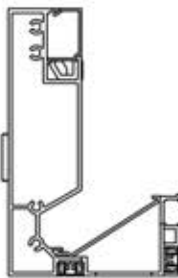

ITEMS IN BOX

	ANTHRACITE	WHITE	BLACK
	4 B234	B242	B238

PN-200003354
1x