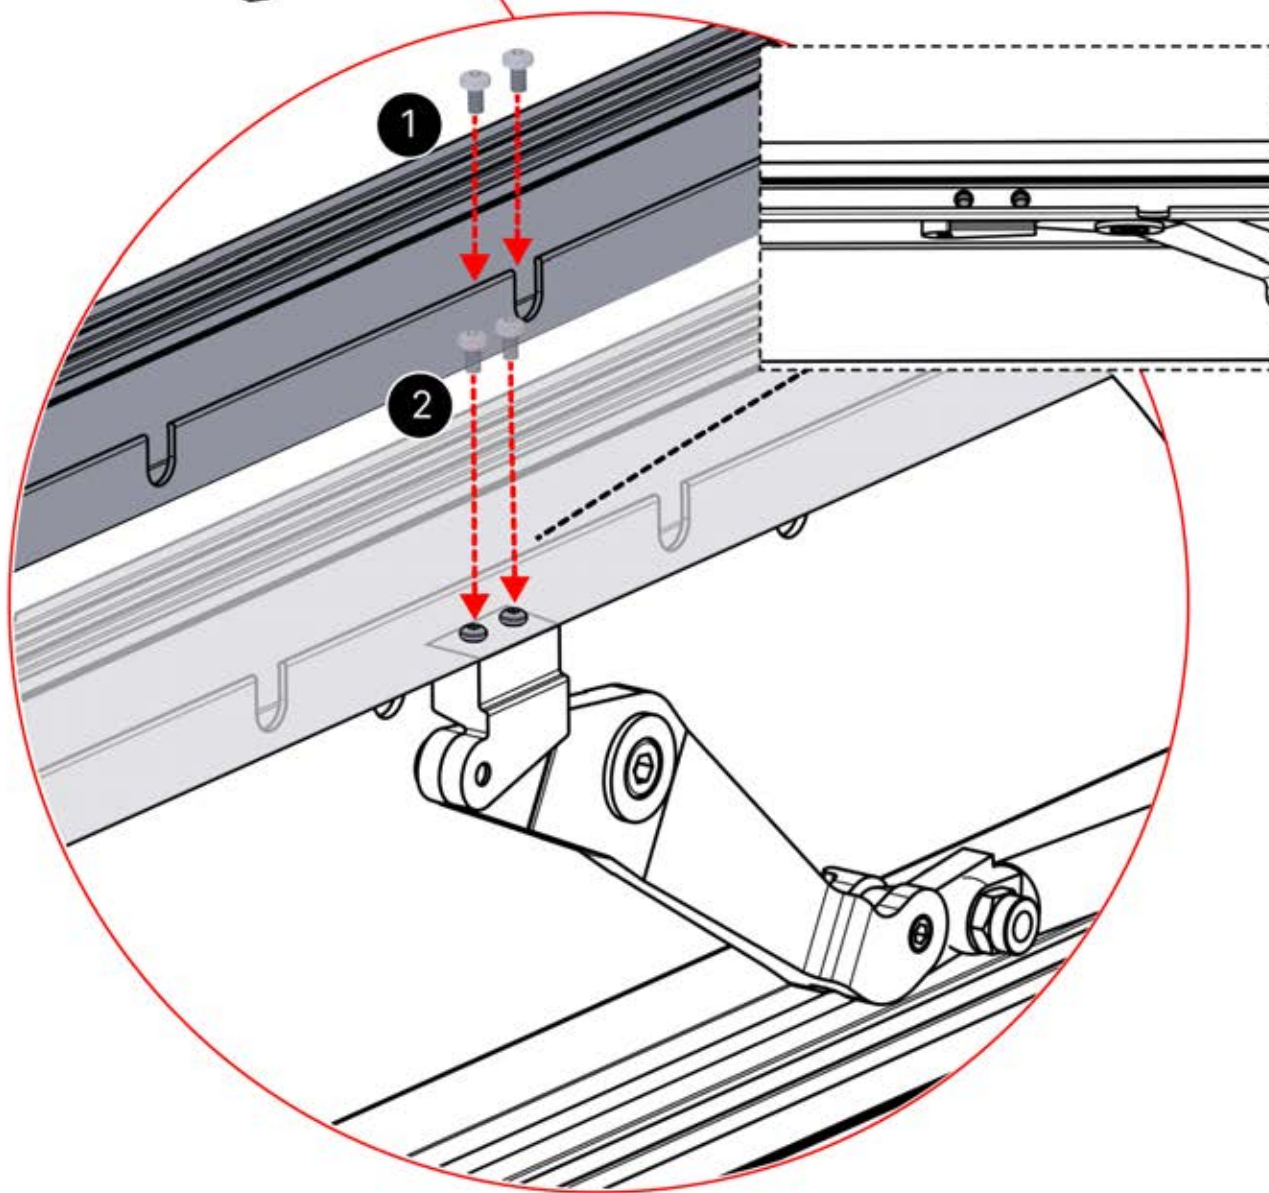

32

33

Remote
Controller

Adjust motor to
prepare for
assembly on step 34

34

4

ANTHRACITE: B234
WHITE: B242
BLACK: B238

ITEMS IN BOX