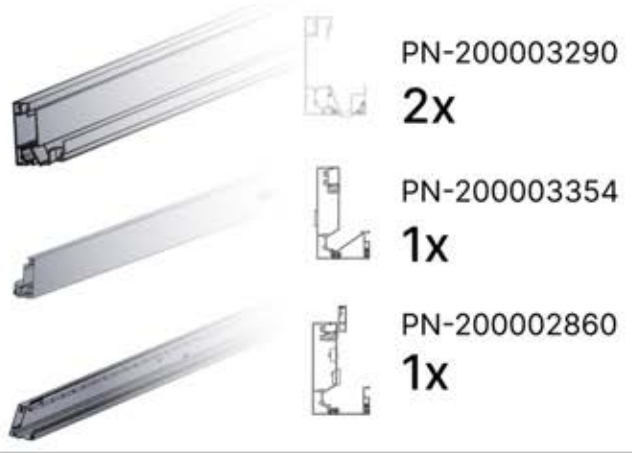

SnapFIT cover

INFORMATION

ANTHRACITE: B234
 WHITE: B242
 BLACK: B238

ANTHRACITE: B256
 WHITE: B260
 BLACK: B258

PN-200003354

PN-200003290

PN-200002860

01