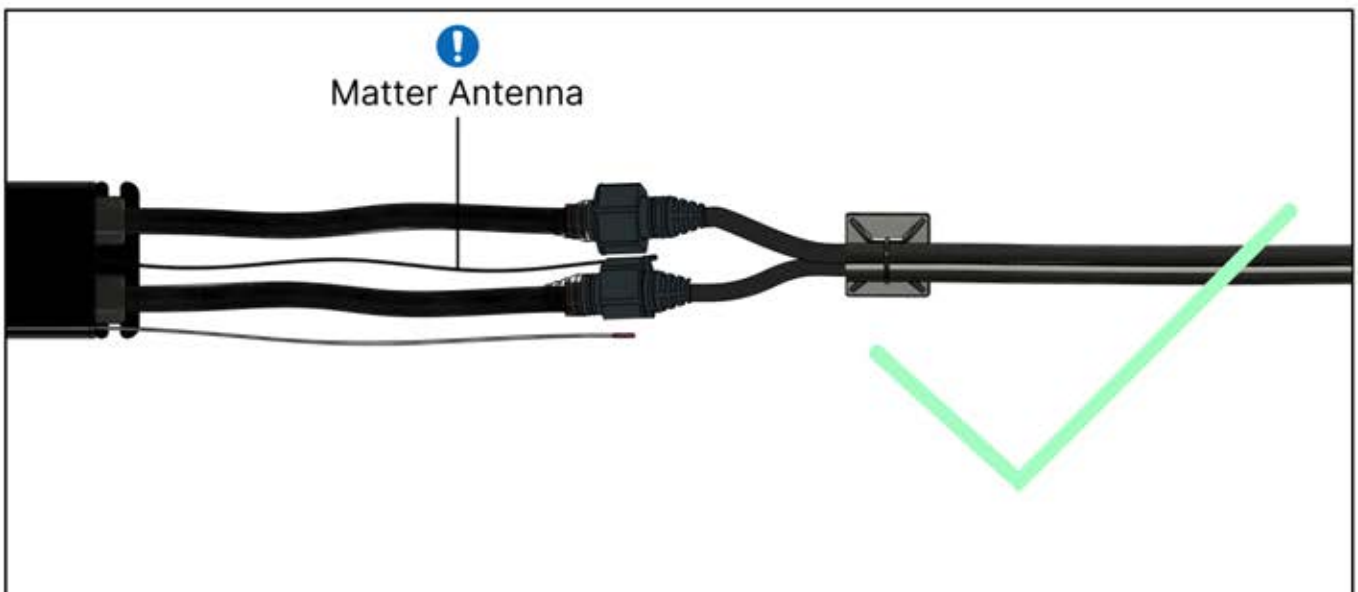

!
Power Cable can be
routed through all
the Poles.

23

24

25

1

If you are going to install a heater, do it now.

Follow the instructions in the heater assembly manual.

2

It's time to connect the motor and LED lights to the pergola control box.

Follow the instruction in the assembly manual.

26

 <p>CONTROL BOX</p>	<p>S4</p>  <p>PN-200002683 5x</p>  <p>PN-200002684 10x</p>
<p>! Keep the Matter Antenna wire free and do not tie them with LED and Motor wire</p>	