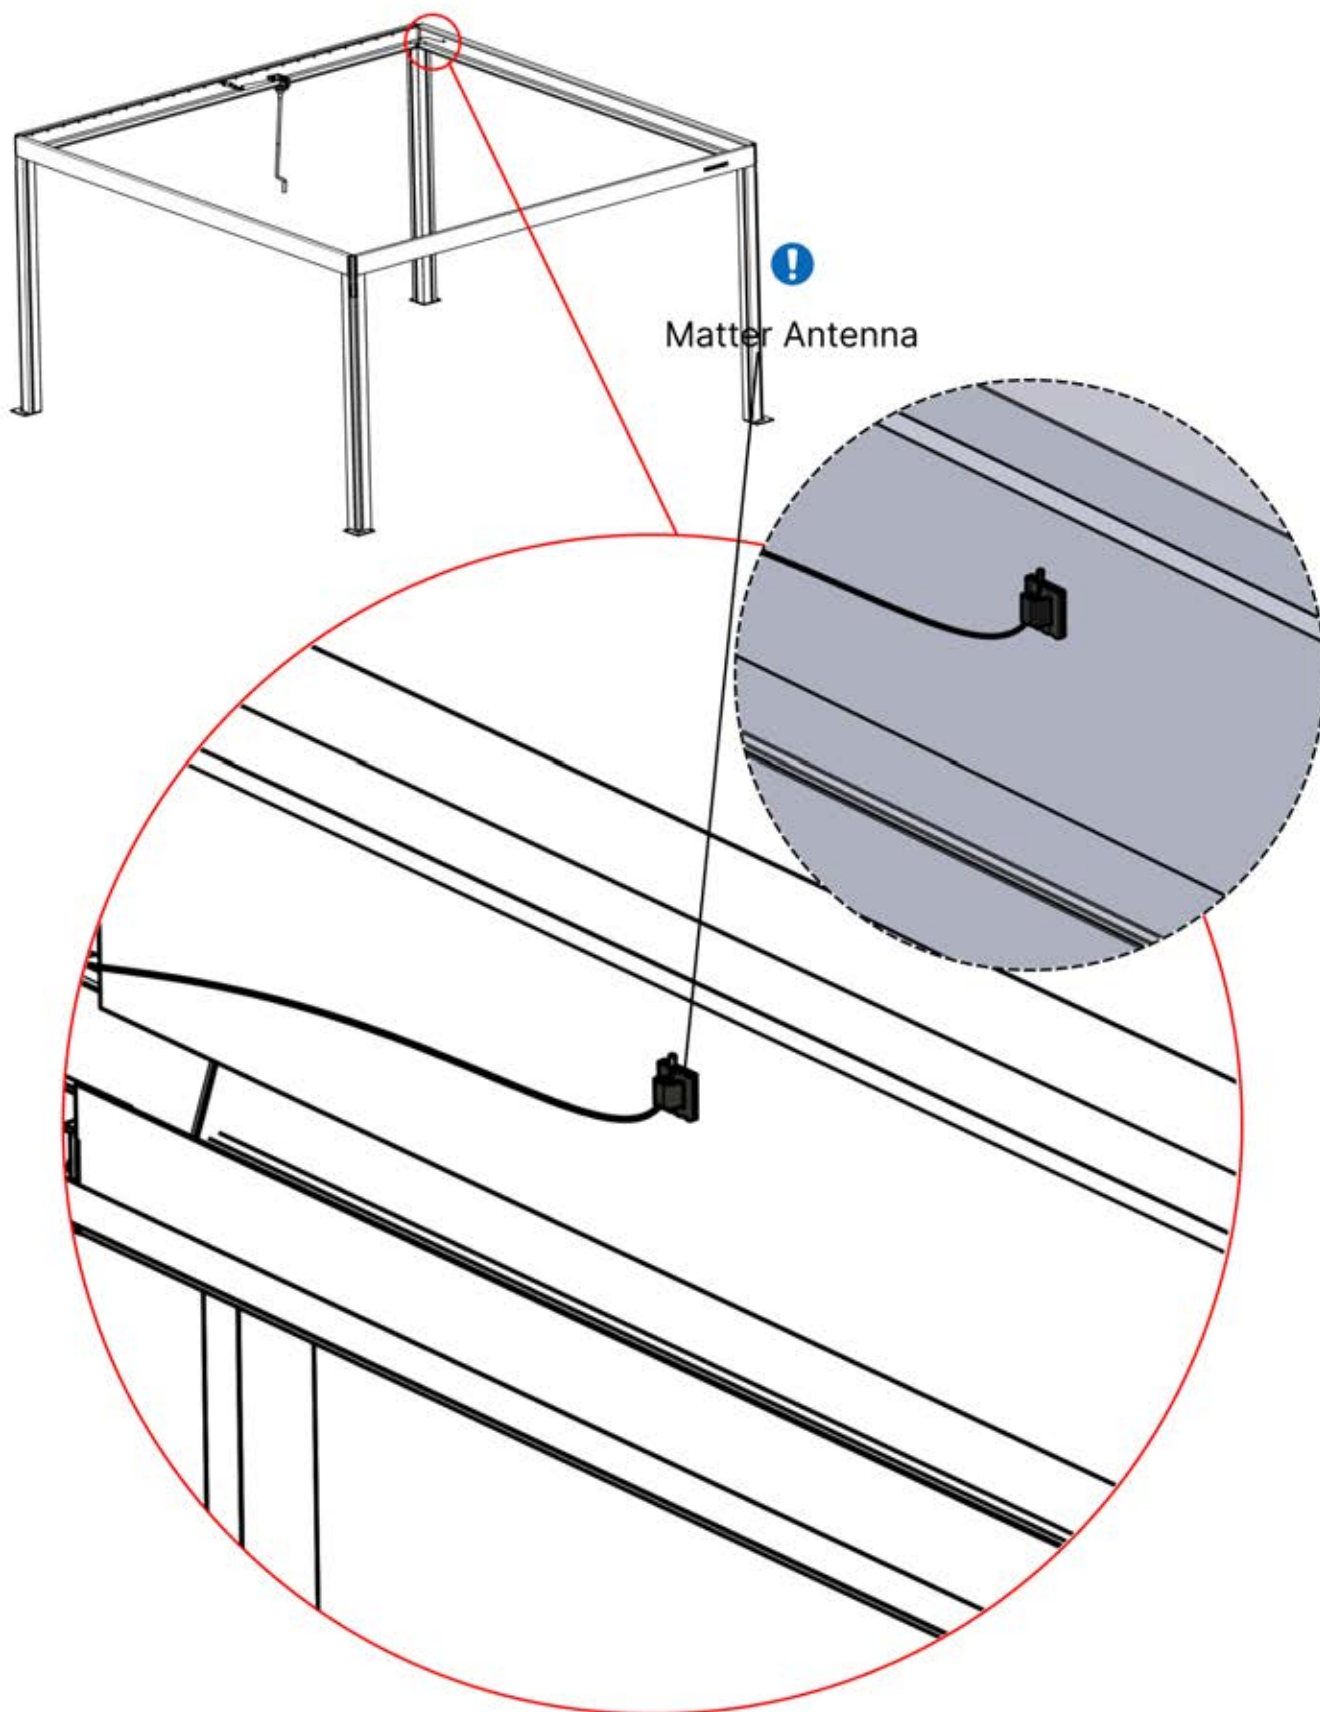

32

33

Remote
Controller

Adjust motor to
prepare for
assembly on step 34

34

4

ANTHRACITE: B234
WHITE: B242
BLACK: B238

ITEMS IN BOX