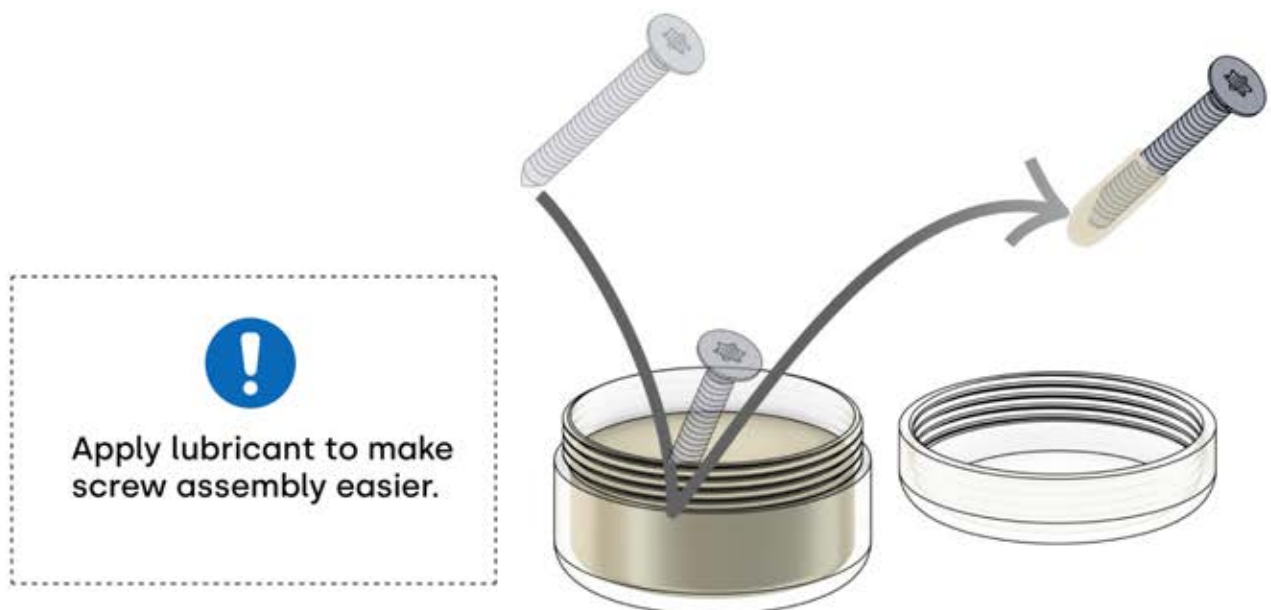

ø12mm

Use on concrete

x12

Use on wood

x12

You need to buy your needed screws to attach the pergola to the ground

SHOP

INFORMATION

All screws from **PERGOLUX** are made of stainless steel, ensuring durability and resistance to rust. To prevent damage to screws, follow these guidelines:

- **DO NOT OVERTIGHTEN:** Apply appropriate force to avoid stripping the threads.
- **CHOOSE THE CORRECT TOOL:** Use the proper screwdriver or bit to avoid damaging the screw head.
- **ENSURE PROPER USE:** With correct installation, screws will maintain their integrity and functionality over time.
- **USE LUBRICATION:** Apply lubricant to make screw assembly easier.