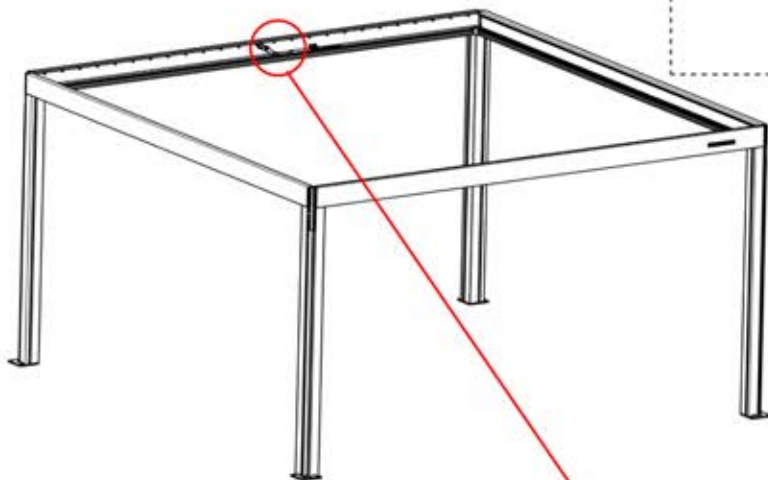

32

33

Remote
Controller

Adjust motor to
prepare for
assembly on step 34

34

4

ANTHRACITE: B234
WHITE: B242
BLACK: B238

ITEMS IN BOX