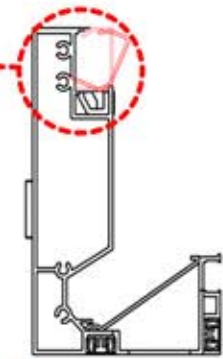

SnapFIT cover

INFORMATION

ANTHRACITE: B234
 WHITE: B242
 BLACK: B238

ANTHRACITE: B256
 WHITE: B260
 BLACK: B258

PN-200003354

PN-200003290

PN-200002860

01