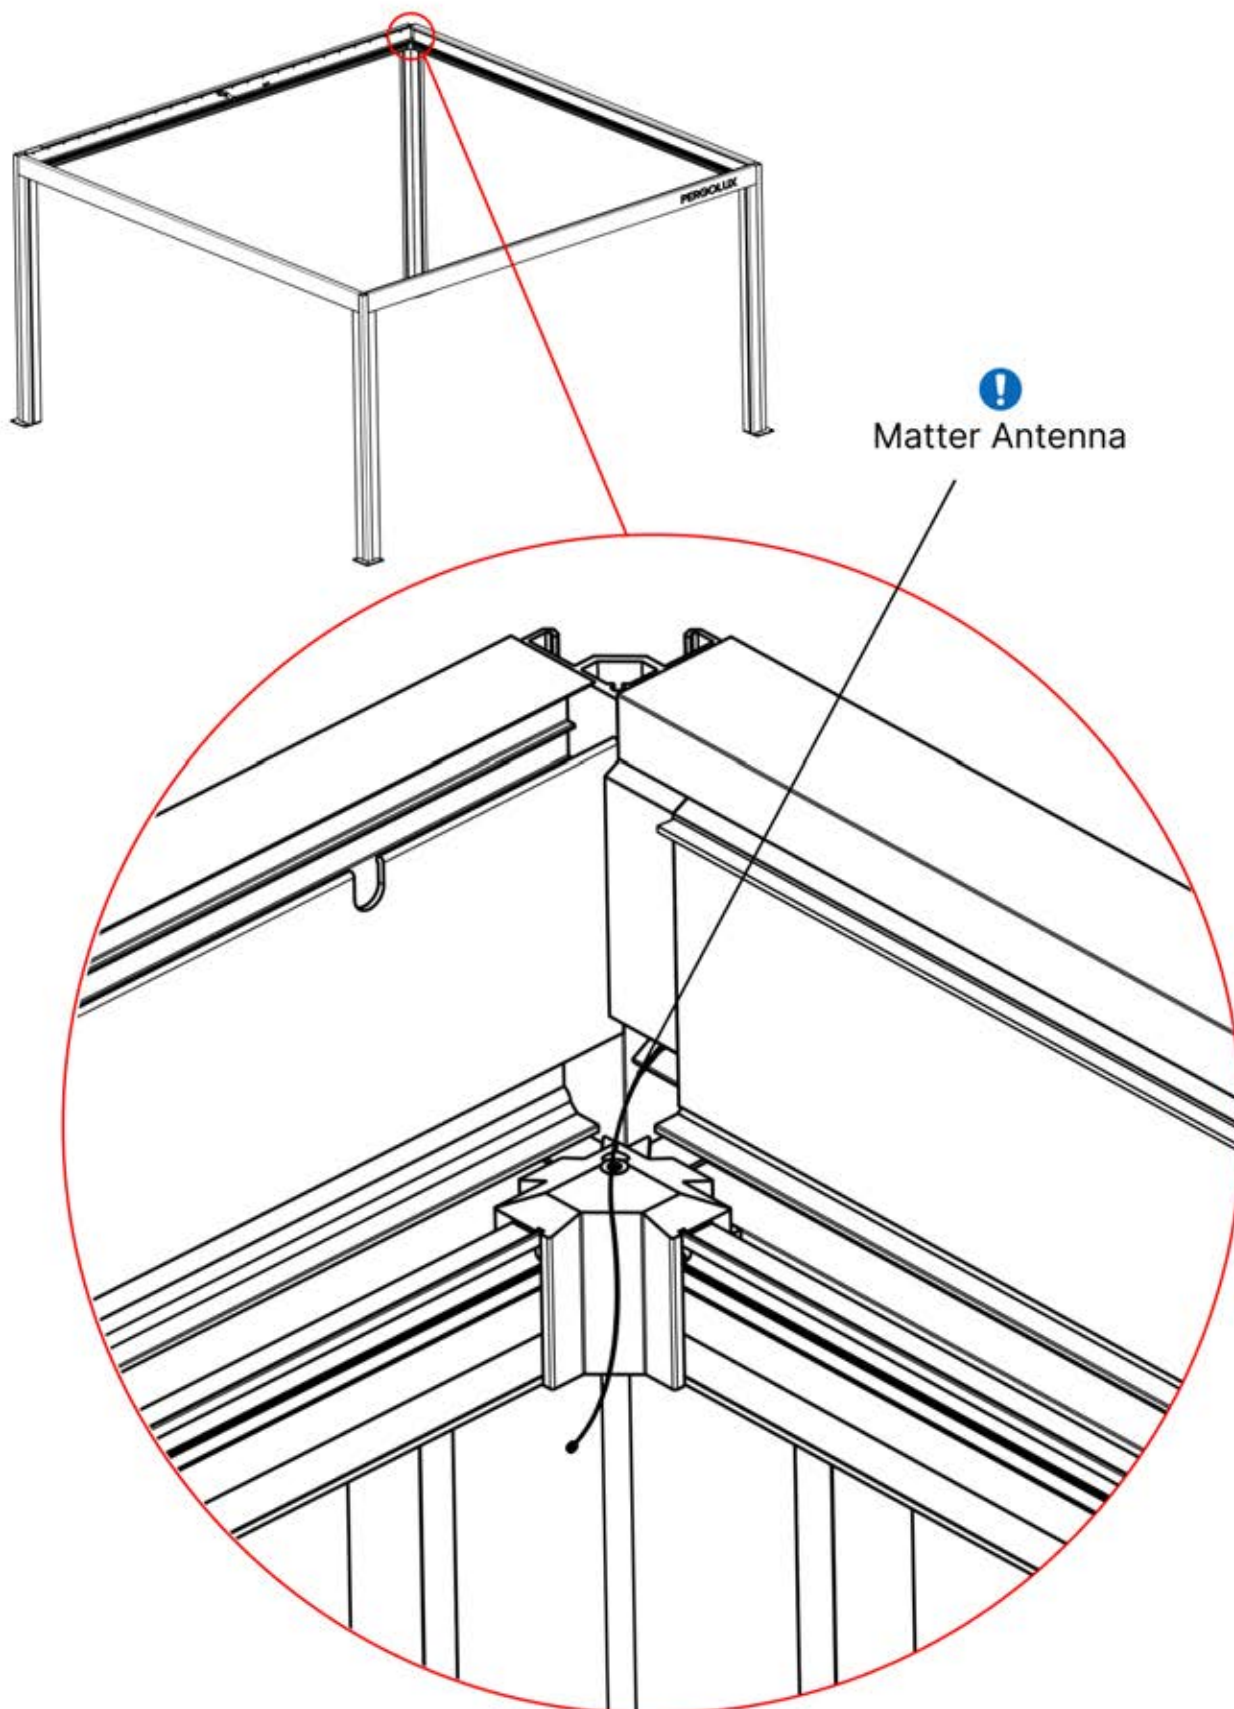

INFORMATION