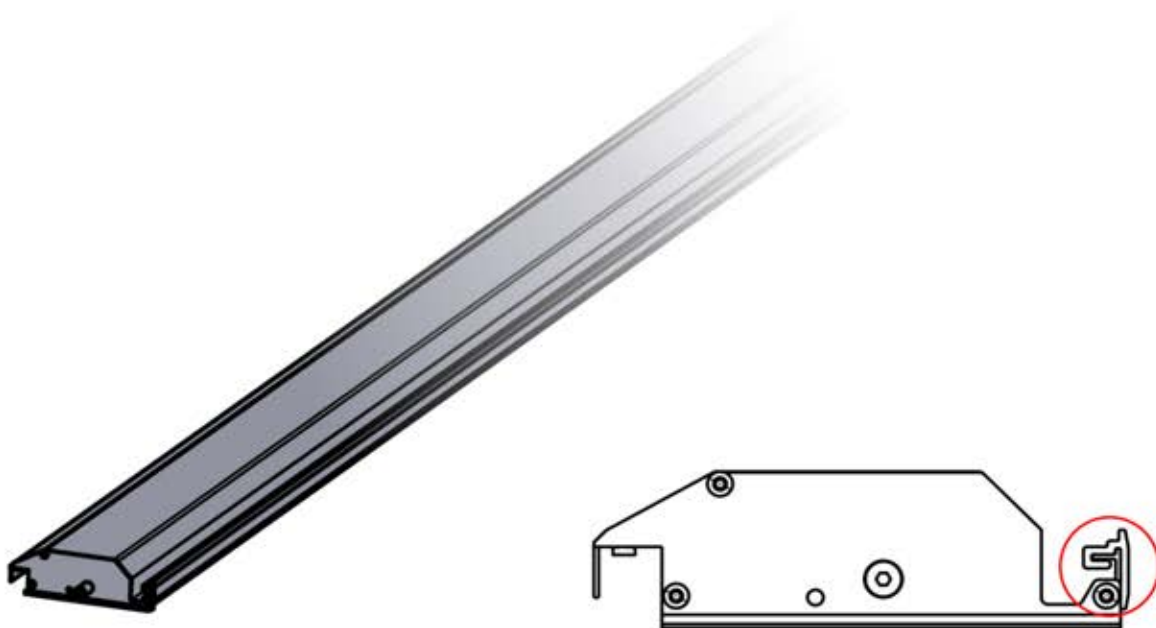

32

33

Remote
Controller

Adjust motor to
prepare for
assembly on step 34

34

4

ANTHRACITE: B234
WHITE: B242
BLACK: B238

ITEMS IN BOX