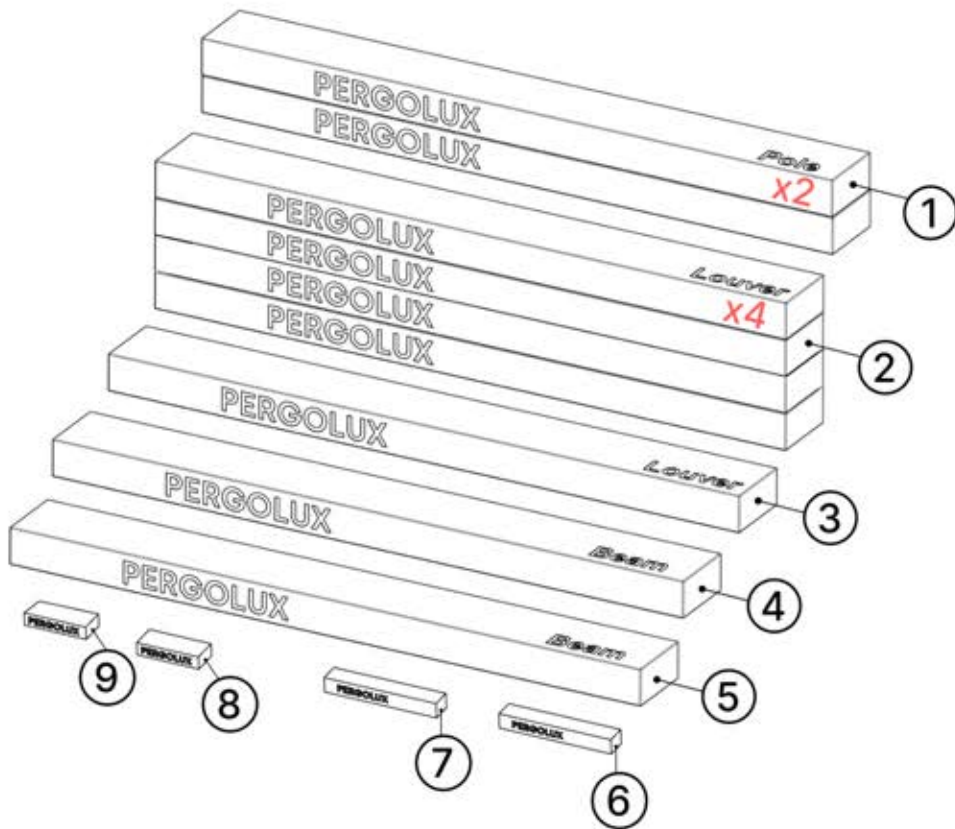

INFORMATION

3mm, 4mm, 5mm

TX15, TX20, TX25, TX30

PACKAGE OVERVIEW

ORDER	ANTHRACITE	WHITE	BLACK
①	C120	C122	C121
②	L215	L219	L217
③	L227	L231	L229
④	B234	B242	B238
⑤	B256	B260	B258
⑥	WHITE / RGB LED		
⑦	MOTOR		
⑧	CONTROL BOX		
⑨	POWER CABLE		