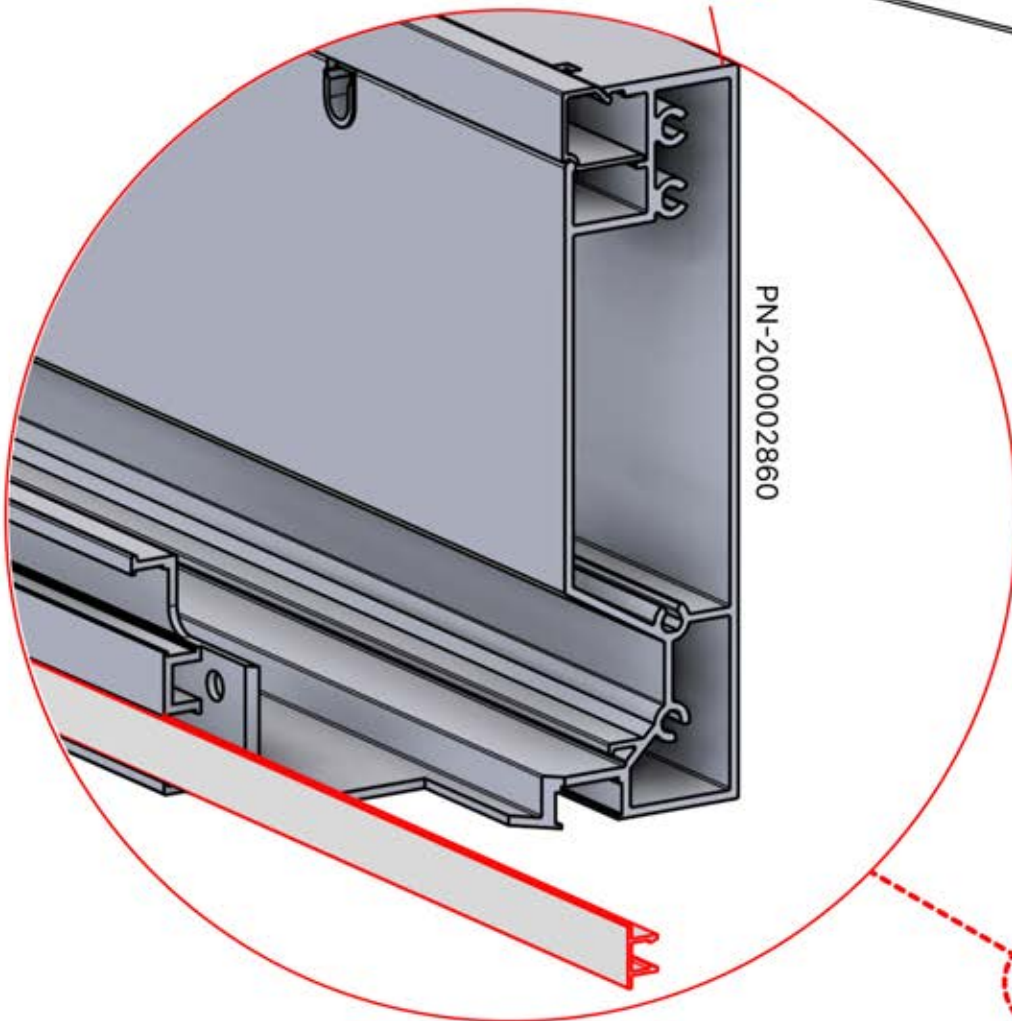

INFORMATION

Are you installing a heater, fan or LED lights?

It is recommended to remove both snap-fit covers from the beam now.

Cover and clips

PN-200000512
SnapFIT COVER CLIP

SnapFIT cover