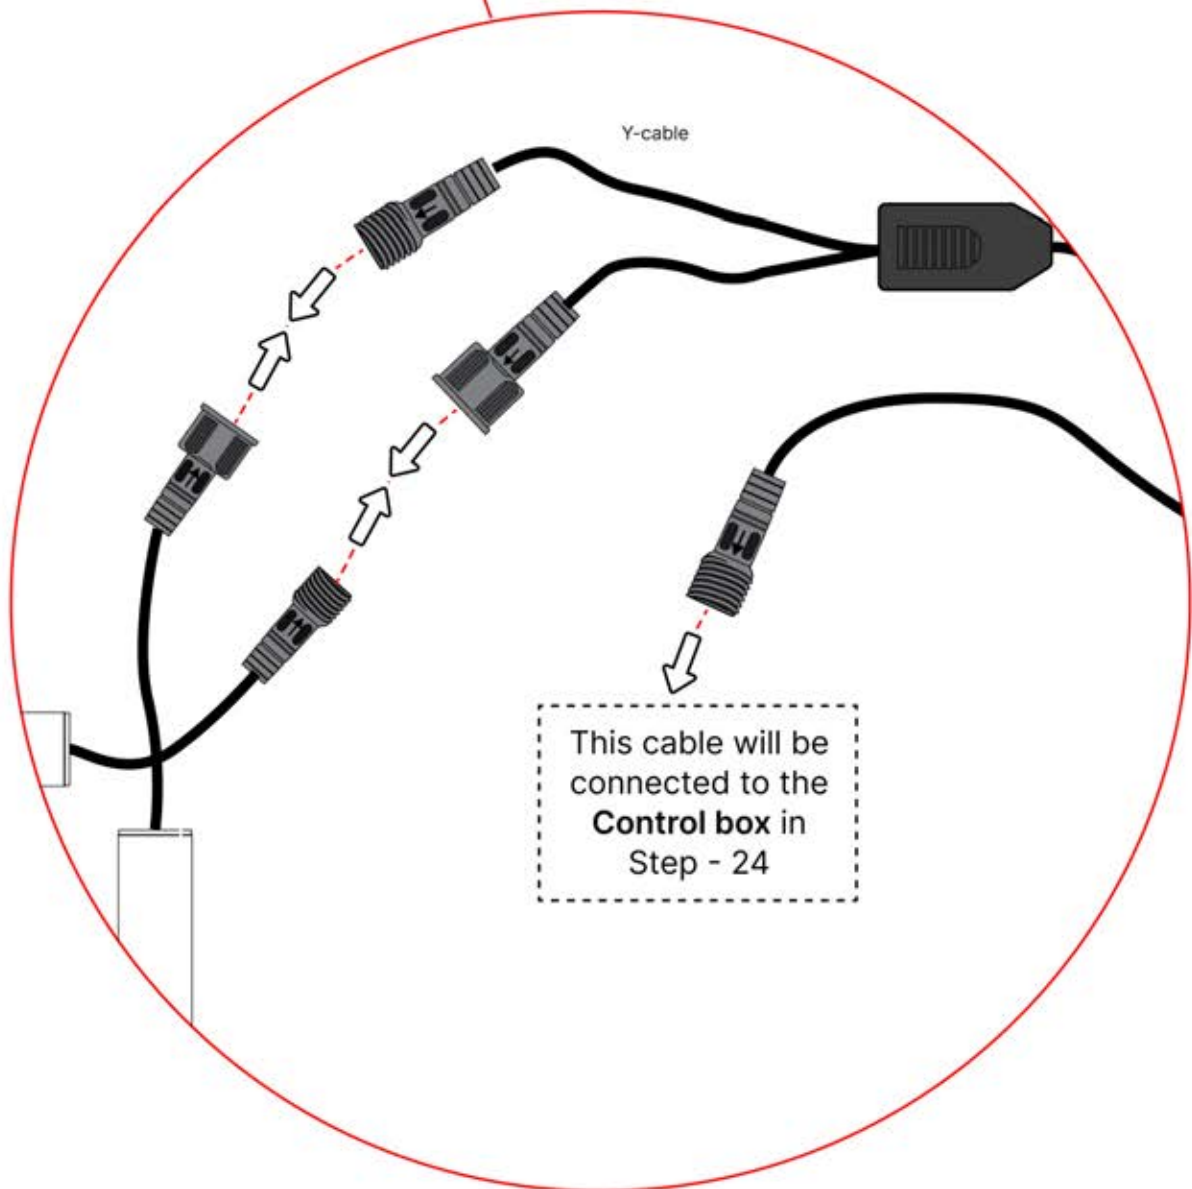

When installing the light strip, do not pull or bend the wires on both sides with force, as this may cause the solder joints to fall off.

Important! Please watch all the videos before starting the assembly.

The videos contain important information relevant to the assembly process.

INFORMATION

INFORMATION

10

11

Tip: For a smoother LED installation, spray the track with soapy water before mounting.

12

13