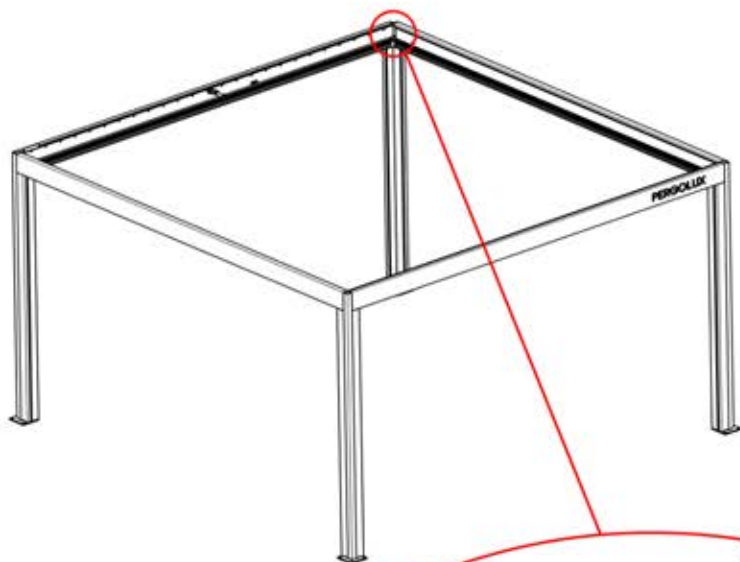

32

33

Remote
Controller

Adjust motor to
prepare for
assembly on step 34

34

4

ANTHRACITE: B234
WHITE: B242
BLACK: B238

ITEMS IN BOX