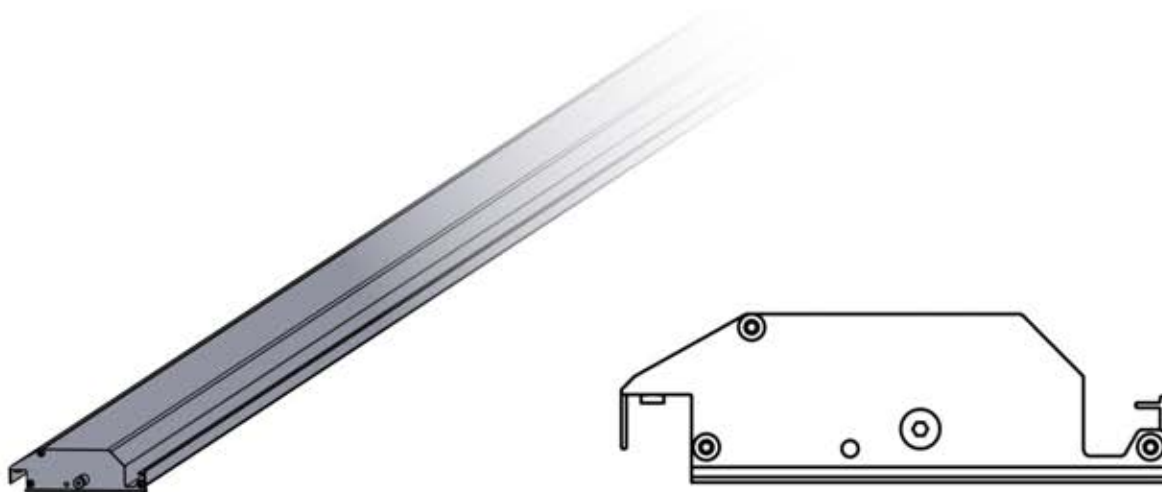

2

ANTHRACITE: L215
WHITE: L219
BLACK: L217

Standard

PLR 150 G2 PRO LOUVER STD FS 4M
PACKAGE

PN-200002629

30x