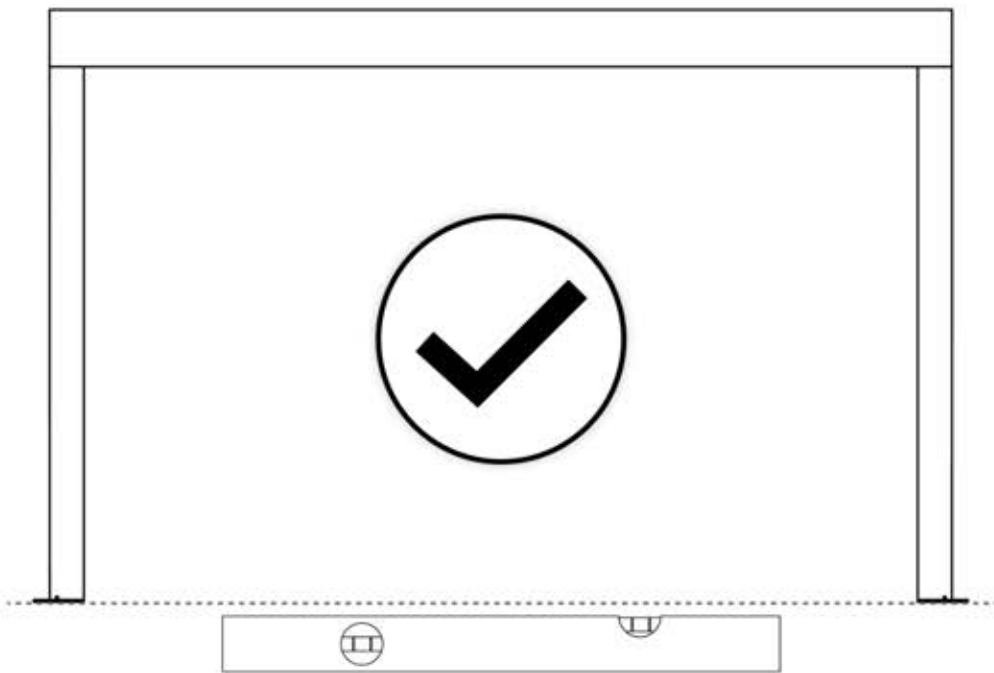

48

49

PERGOLUX | PERGOLA PRO FREESTANDING S4

3 X 5 M / 13' X 16'