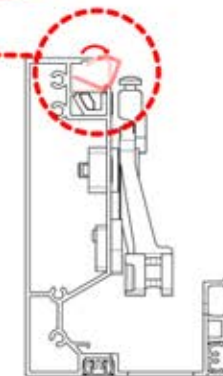

SnapFIT cover

INFORMATION

ANTHRACITE: B234
 WHITE: B242
 BLACK: B238

ANTHRACITE: B256
 WHITE: B260
 BLACK: B258

PN-200003354

PN-200003290

PN-200002860

01