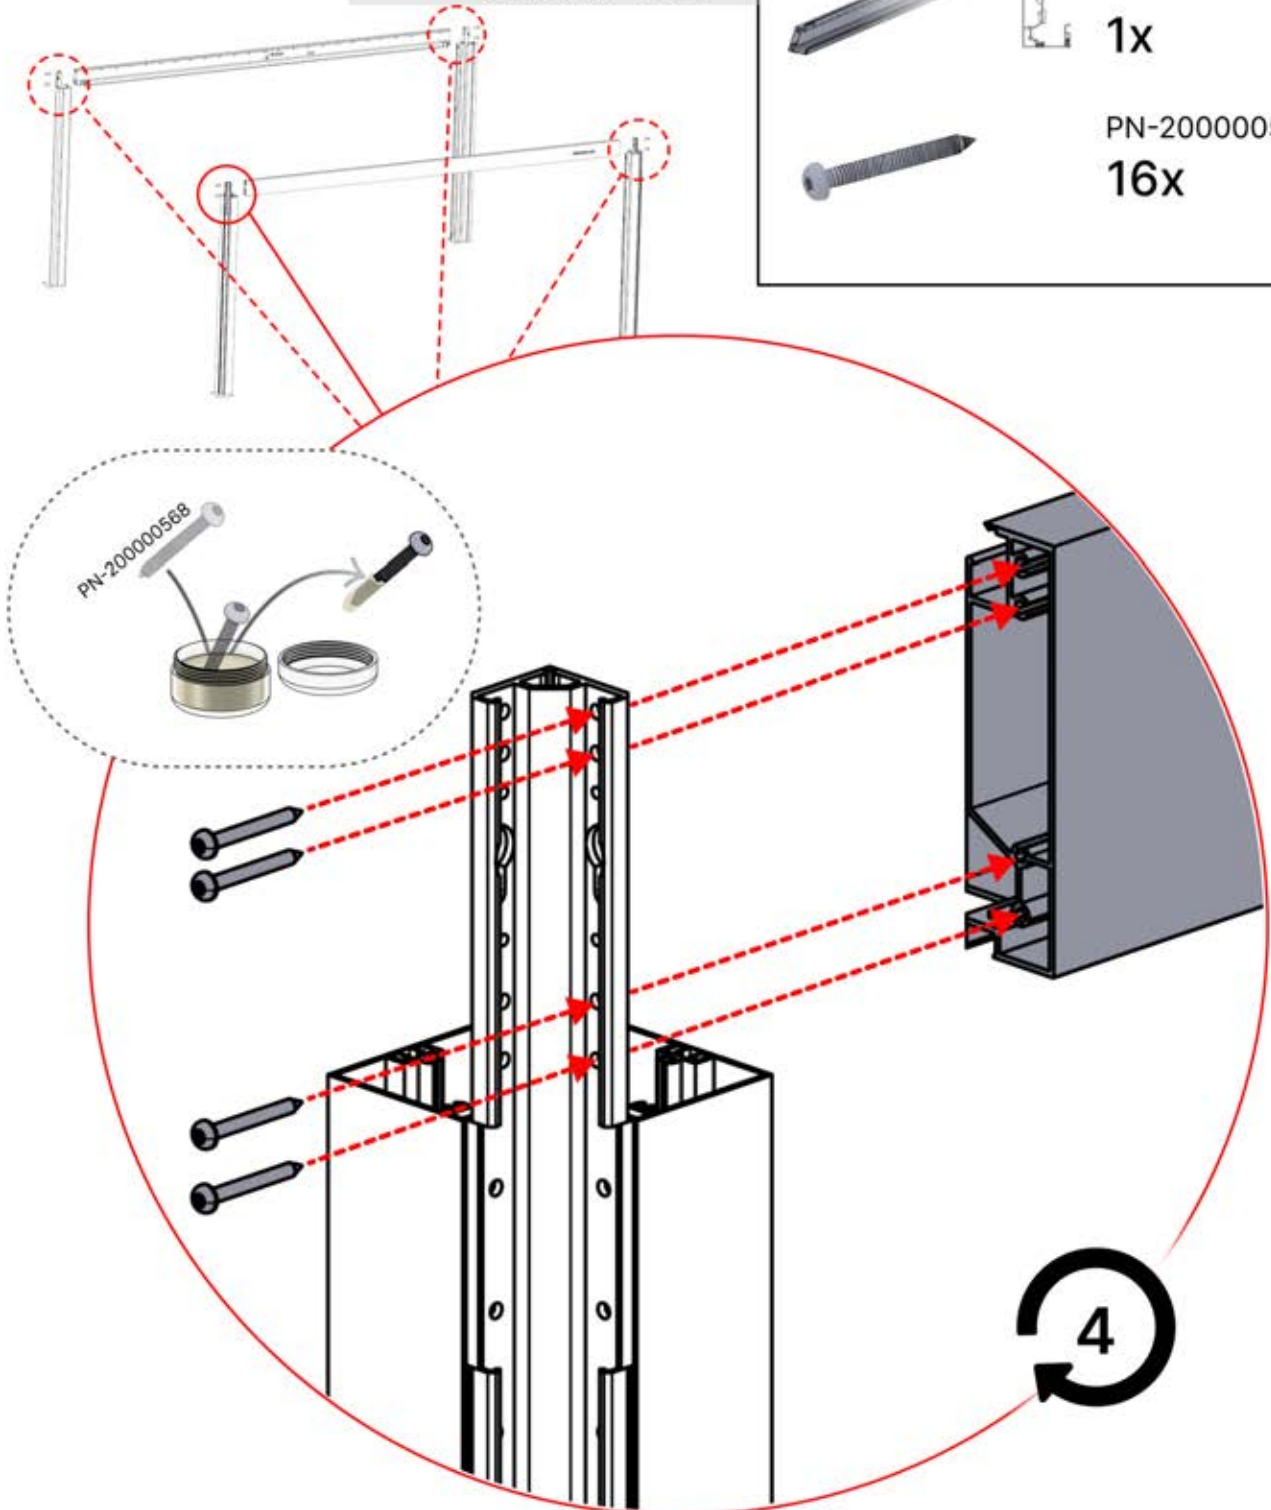

02

x2
PERGOLUX
PERGOLUX

1

ANTHRACITE: C120
WHITE: C122
BLACK: C121

x1
PERGOLUX

4

ANTHRACITE: B234
WHITE: B242
BLACK: B238

PN-200002606
4x

PN-200003354
1x

PN-200002860
1x

PN-200000568
16x