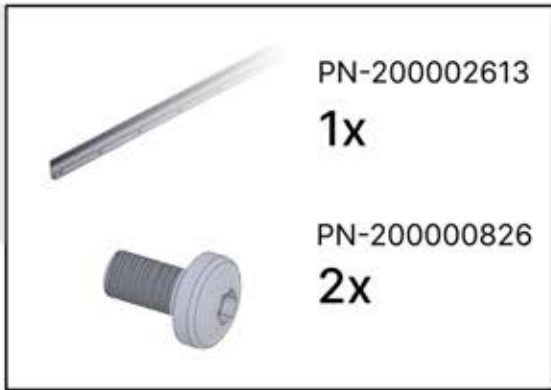

32

33

Remote
Controller

Adjust motor to
prepare for
assembly on step 34

34

4

ANTHRACITE: B234
WHITE: B242
BLACK: B238

ITEMS IN BOX