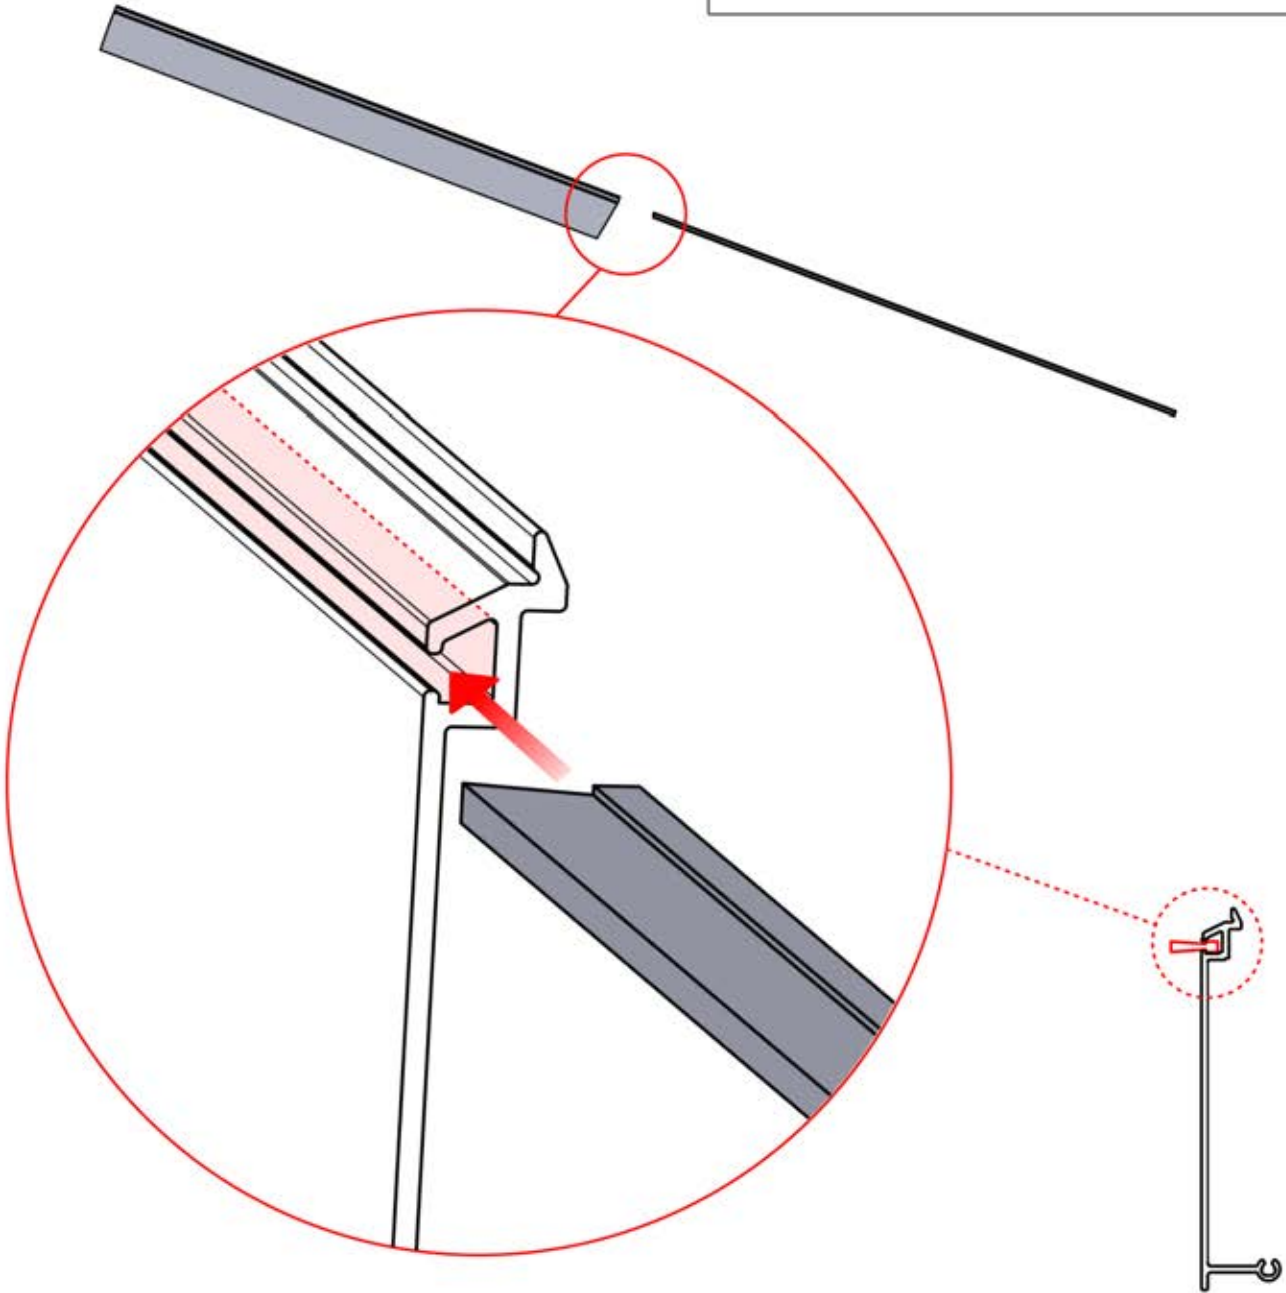

INFORMATION

5

ANTHRACITE: B256
WHITE: B260
BLACK: B258

PN-200003554
2x

PN-200003397
2x