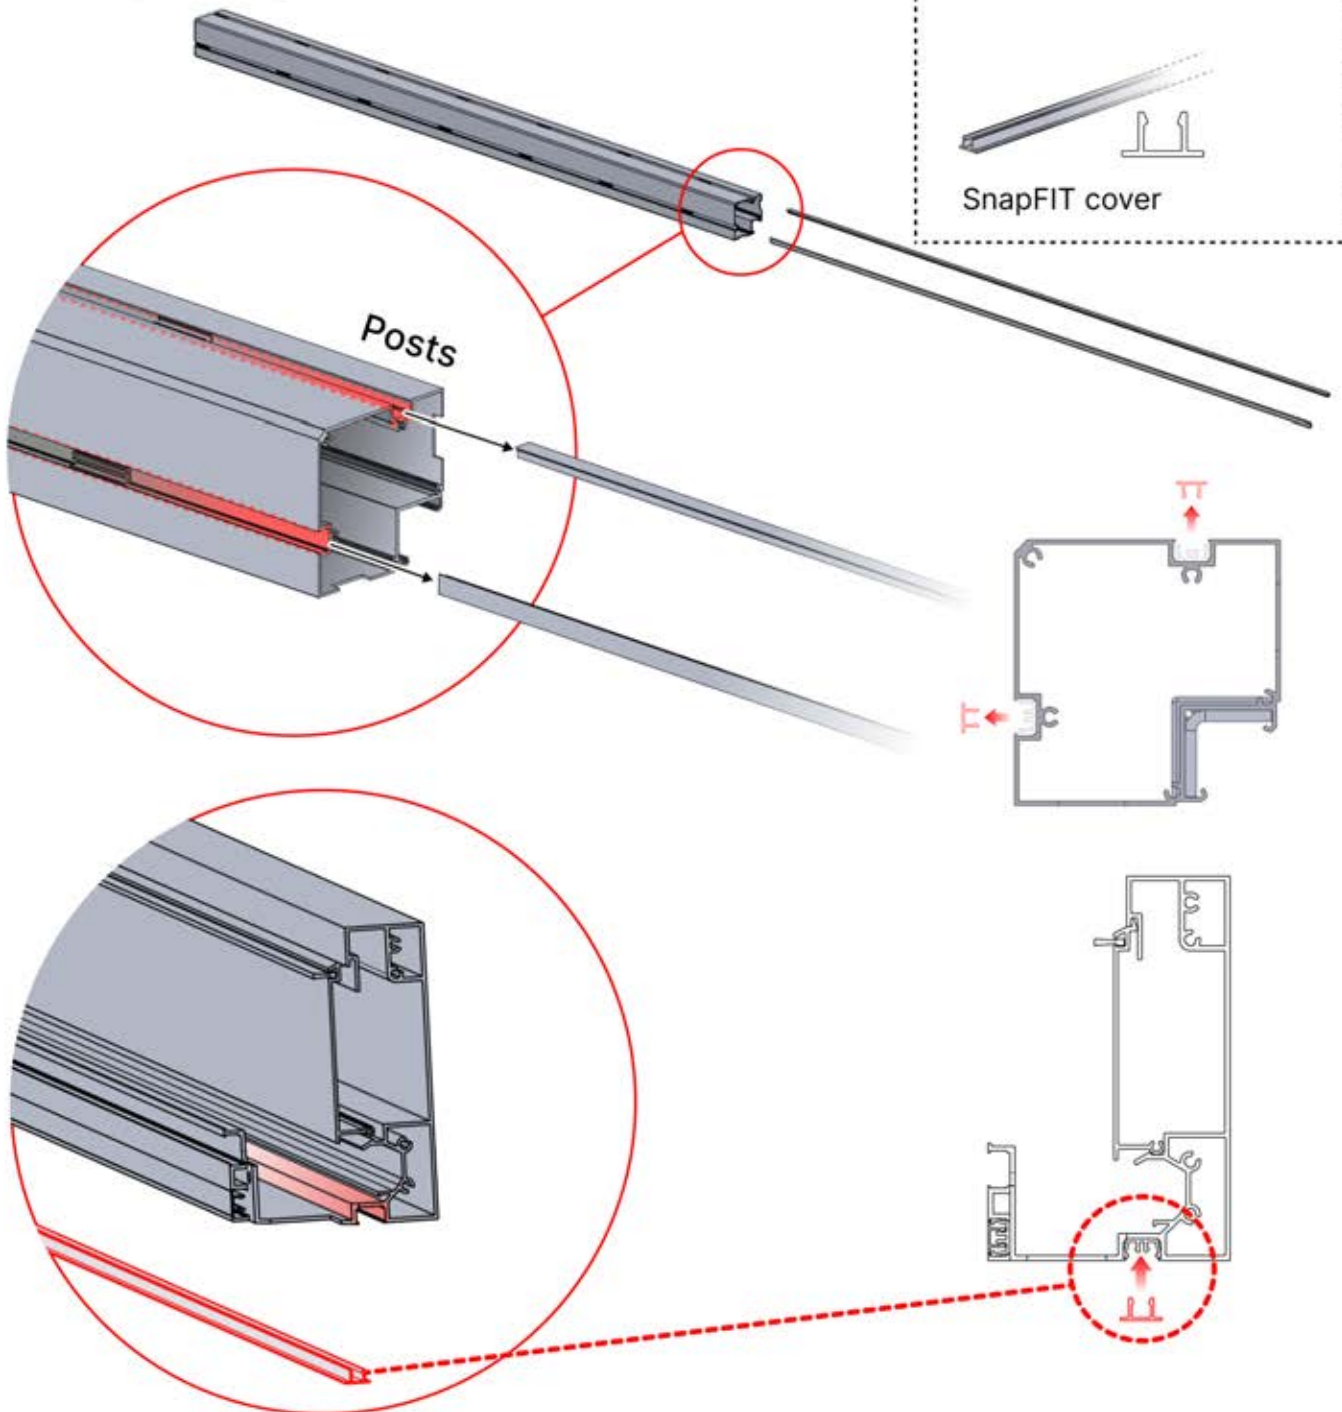

INFORMATION

Are you installing a screen, slat wall or glass wall?

It is recommended to remove these Snapfit covers and clips now before installing the pergola.

Cover and clips

PN-200000512
SnapFIT cover clip