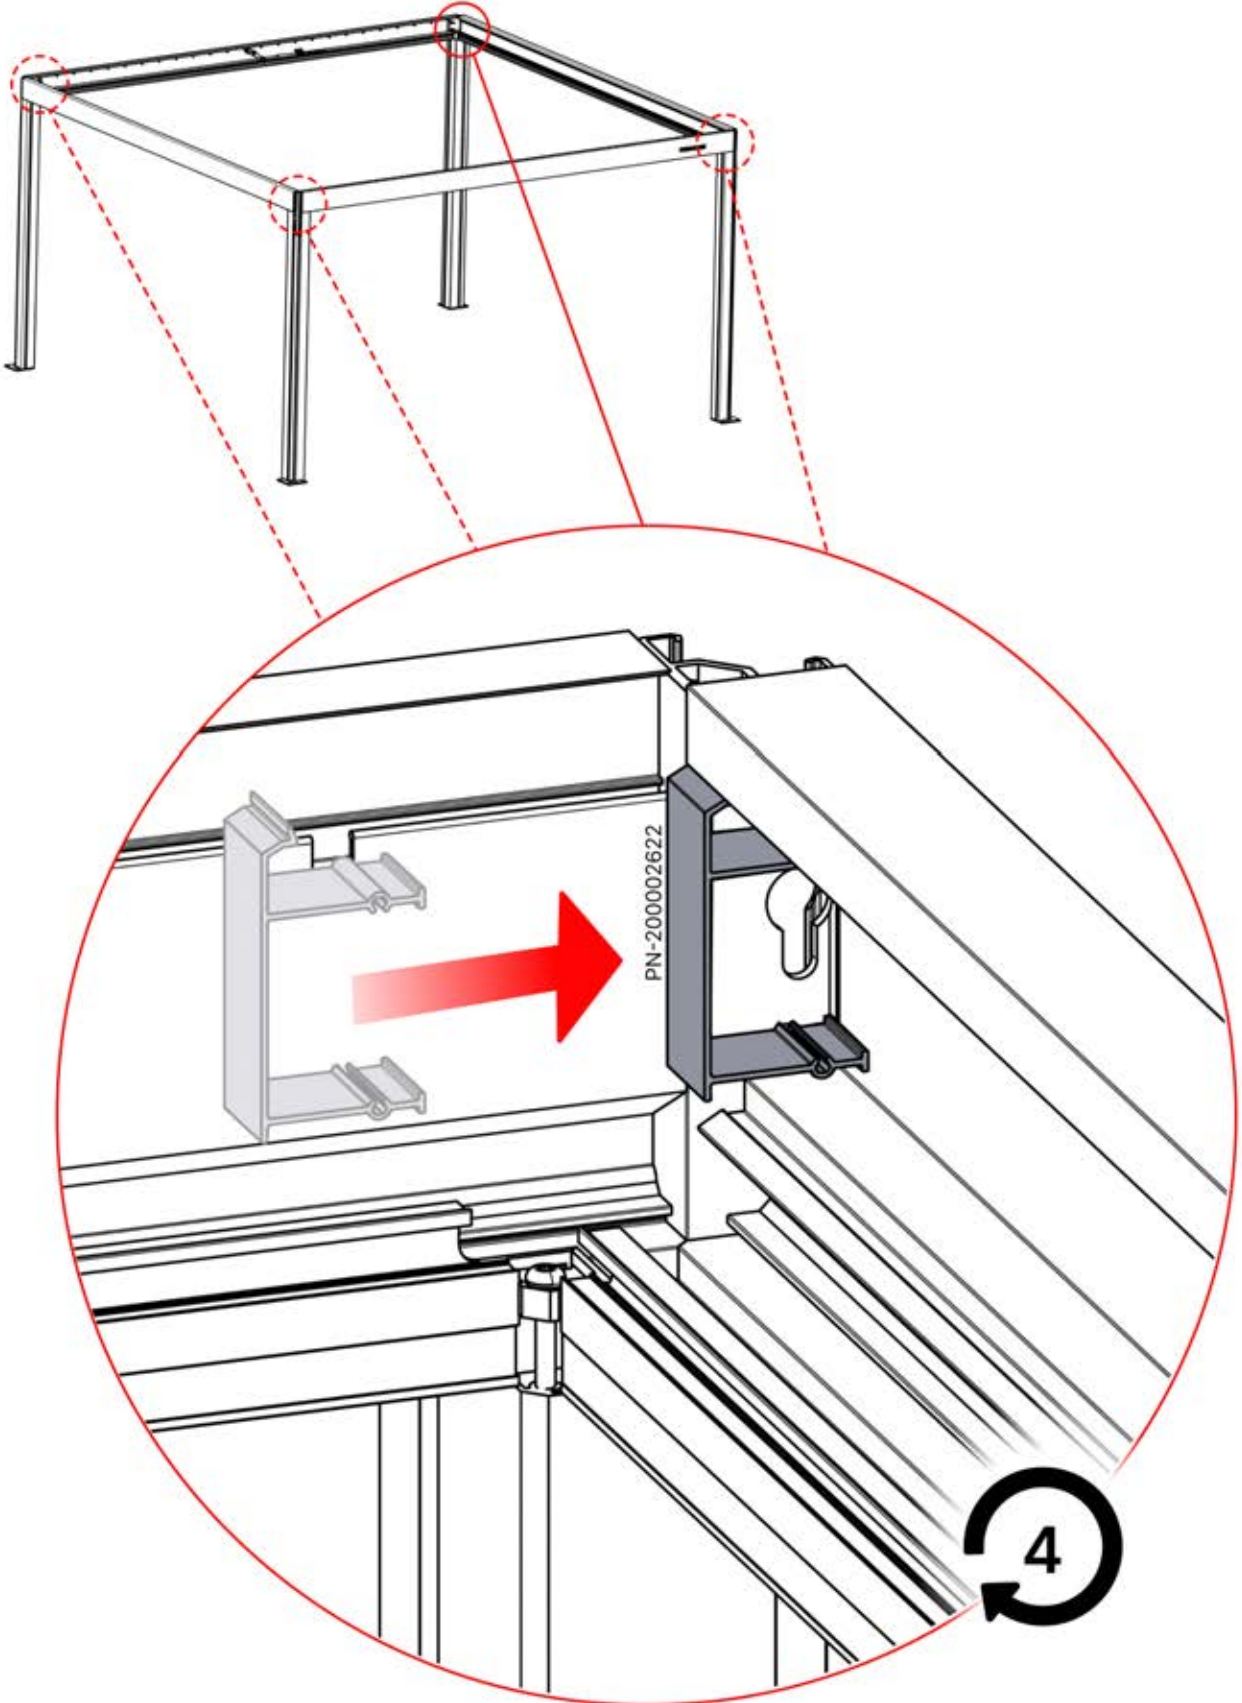

27

4

ANTHRACITE: B234
WHITE: B242
BLACK: B238

PN-200002622

4x