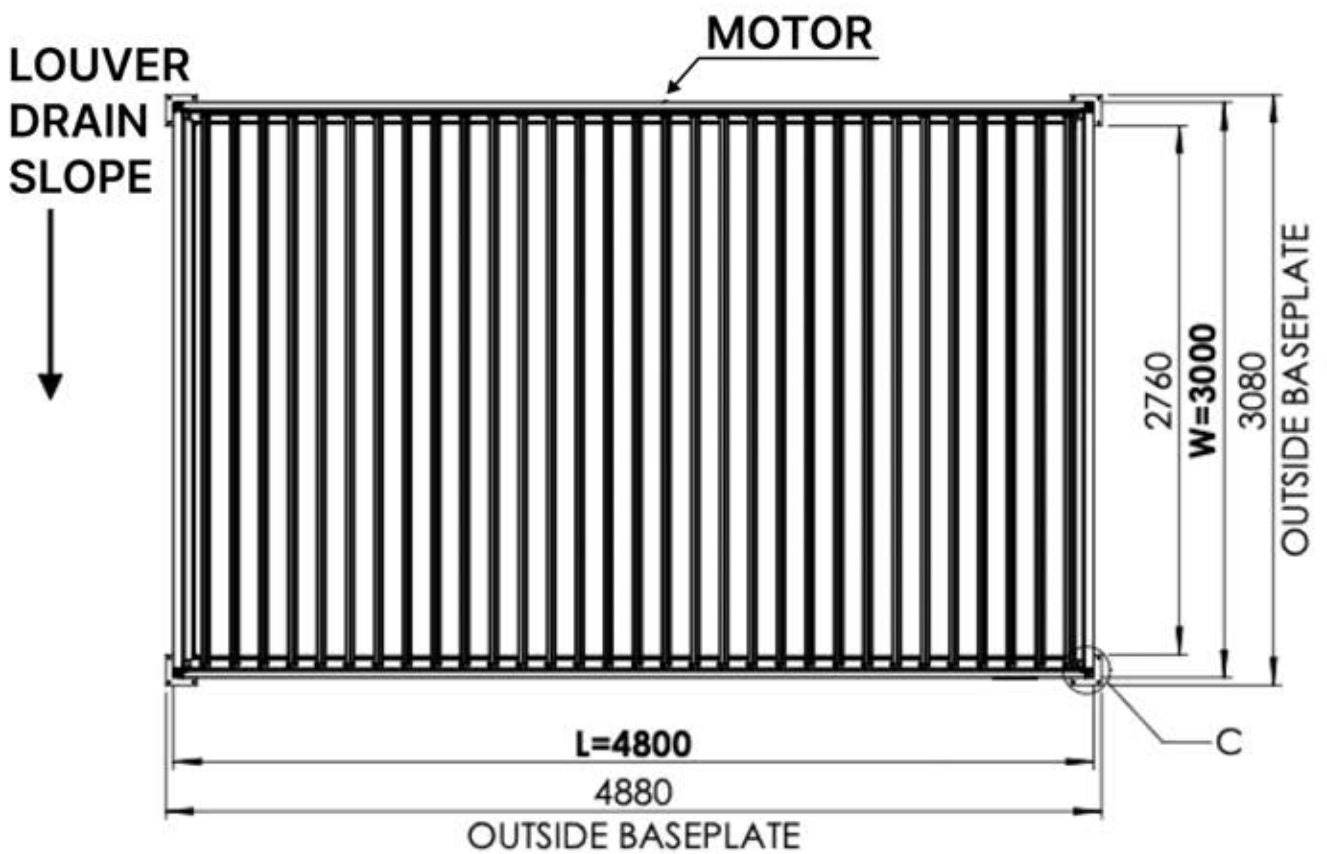

CONTROL BOX

[View Manual](#)

PERGOLUX | PERGOLA PRO FREESTANDING S4

3 x 5 M / 10' x 16'

3 × 5 M / 10' x 16'

INFORMATION

Are you installing a screen, slat wall or glass wall?

It is recommended to remove these Snapfit covers and clips now before installing the pergola.