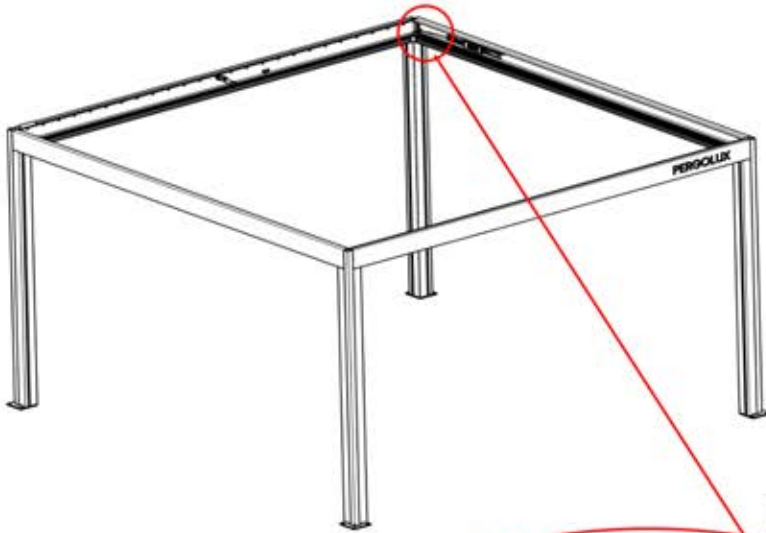

29

!
Route the Matter
Antenna and place it
below the highlighted
part(PN-200002622).