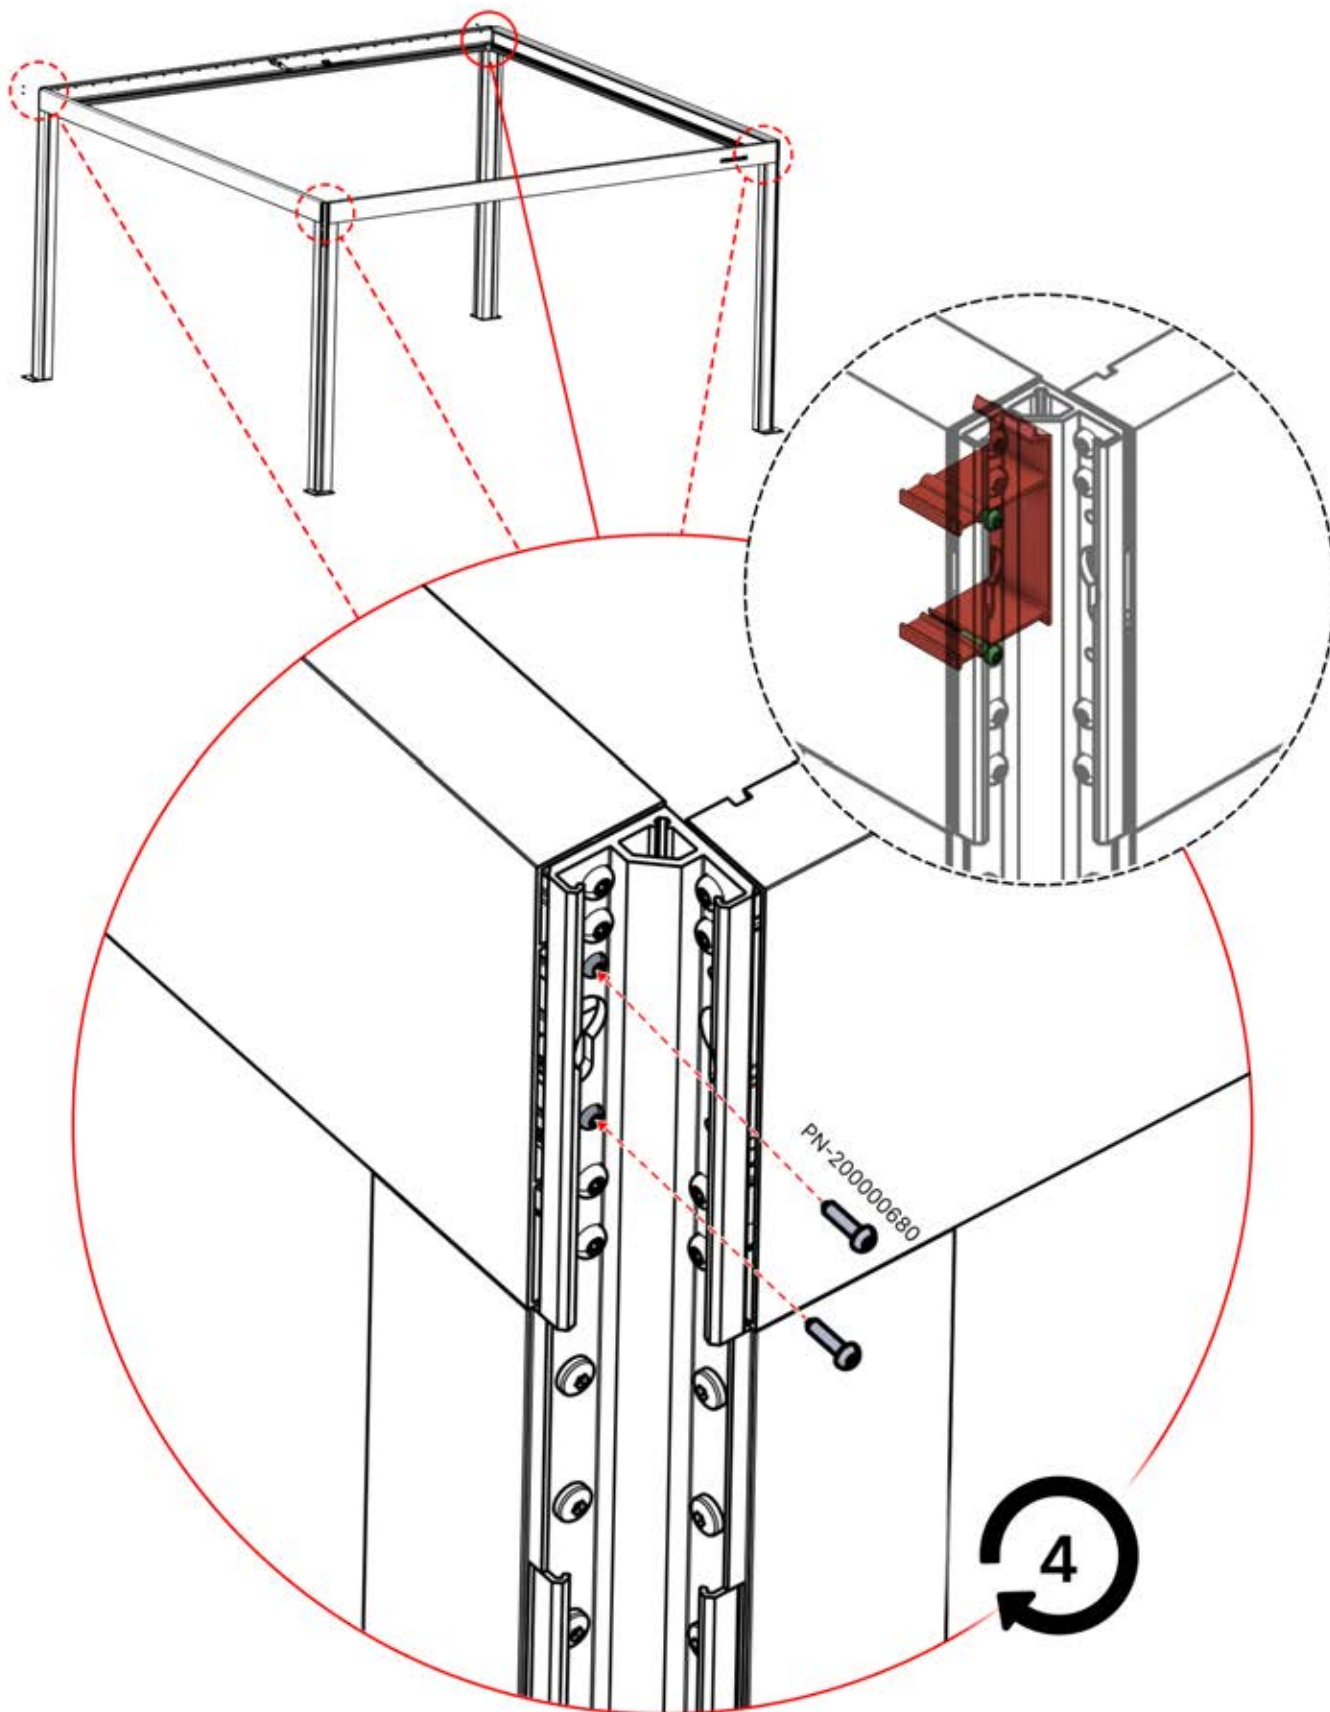

28

4

ANTHRACITE: B234
WHITE: B242
BLACK: B238

PN-200000680

8x