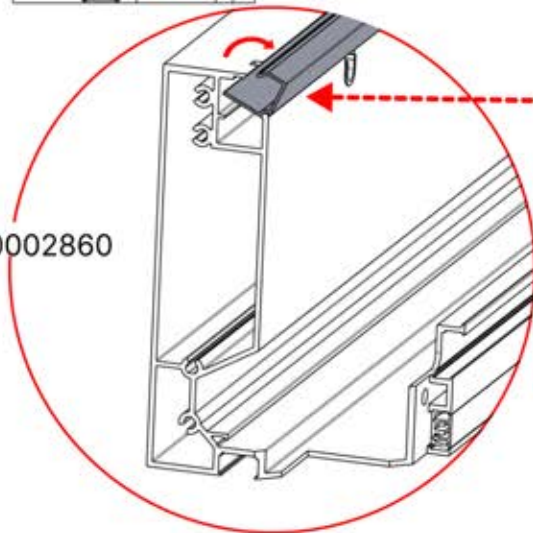

SnapFIT cover

INFORMATION

ANTHRACITE: B234
 WHITE: B242
 BLACK: B238

ANTHRACITE: B256
 WHITE: B260
 BLACK: B258

PN-200003354

PN-200003290

PN-200002860

01