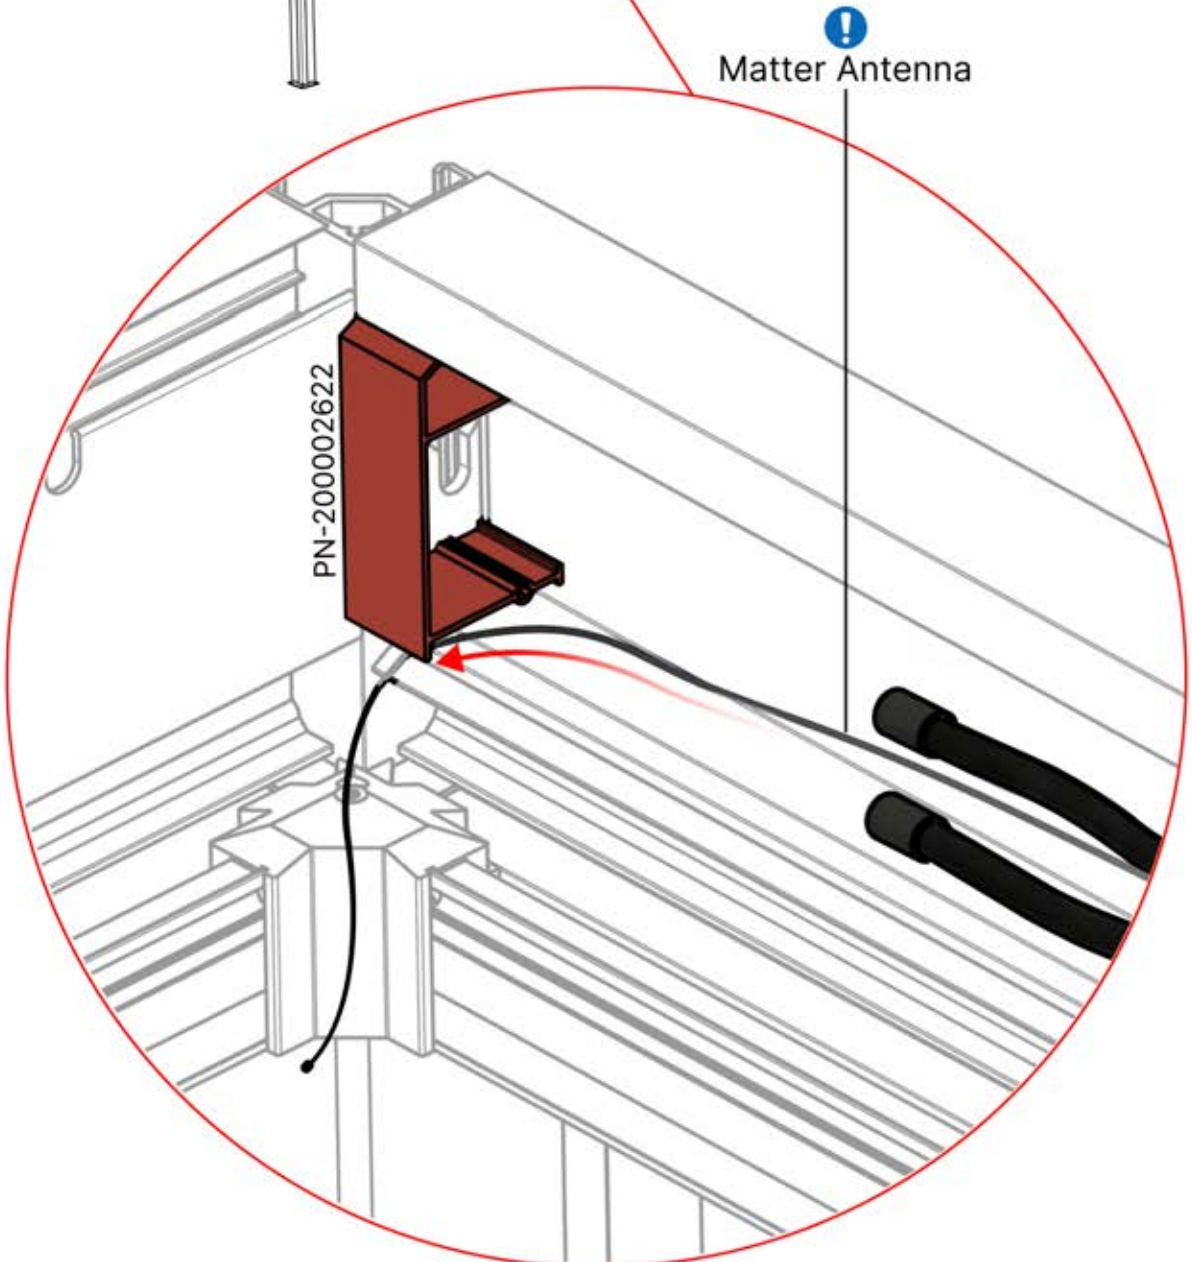

PN-200000680

8x

29

!
Route the Matter
Antenna and place it
below the highlighted
part(PN-200002622).

!
Matter Antenna

INFORMATION

5

ANTHRACITE: B256
WHITE: B260
BLACK: B258