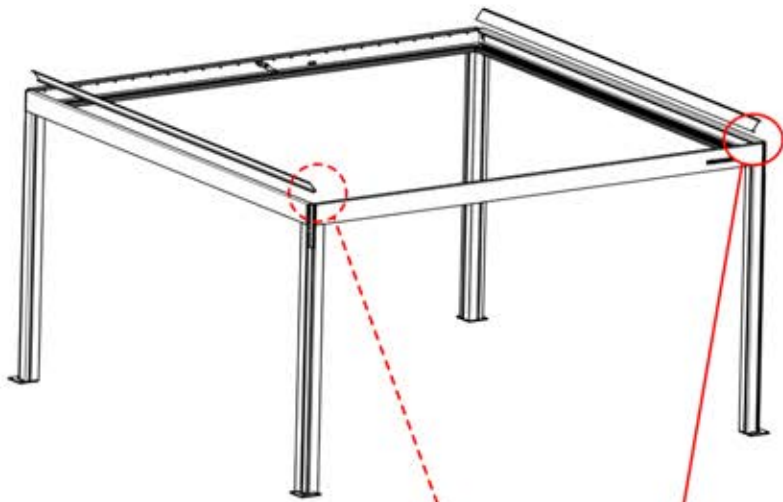

30

5

ANTHRACITE: B256
WHITE: B260
BLACK: B258

2