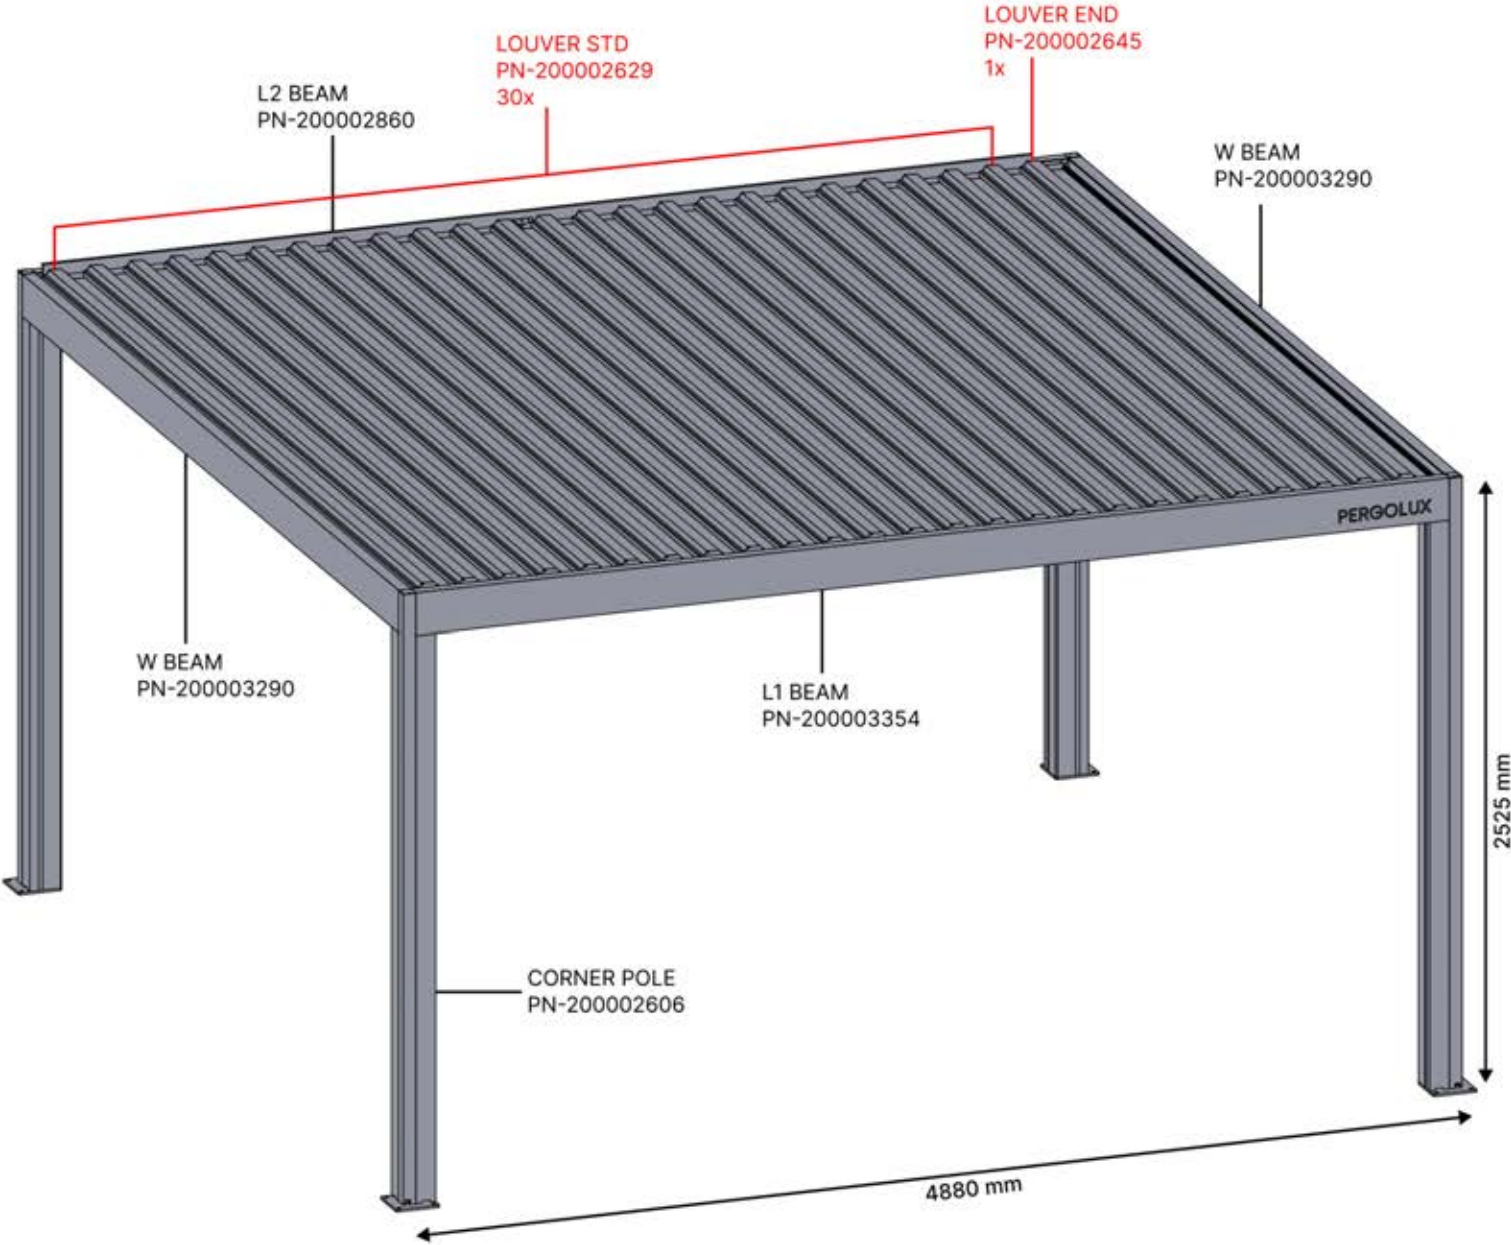

CONTROL BOX

[View Manual](#)

PERGOLUX | PERGOLA PRO FREESTANDING S4

3 x 5 M / 10' x 16'

3 × 5 M / 10' x 16'

INFORMATION

Are you installing a screen, slat wall or glass wall?

It is recommended to remove these Snapfit covers and clips now before installing the pergola.