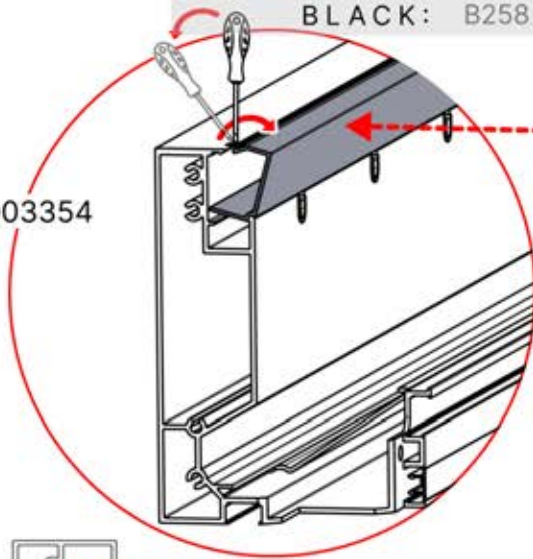

Cover and clips

PN-200000512
SnapFIT cover clip

SnapFIT cover

INFORMATION

Are you installing a heater, fan or LED lights?

It is recommended to remove both snap-fit covers from the beam now.

Cover and clips

PN-200000512
SnapFIT COVER CLIP

SnapFIT cover

INFORMATION

ANTHRACITE: B234
 WHITE: B242
 BLACK: B238

ANTHRACITE: B256
 WHITE: B260
 BLACK: B258

PN-200003354

PN-200003290

PN-200002860

01