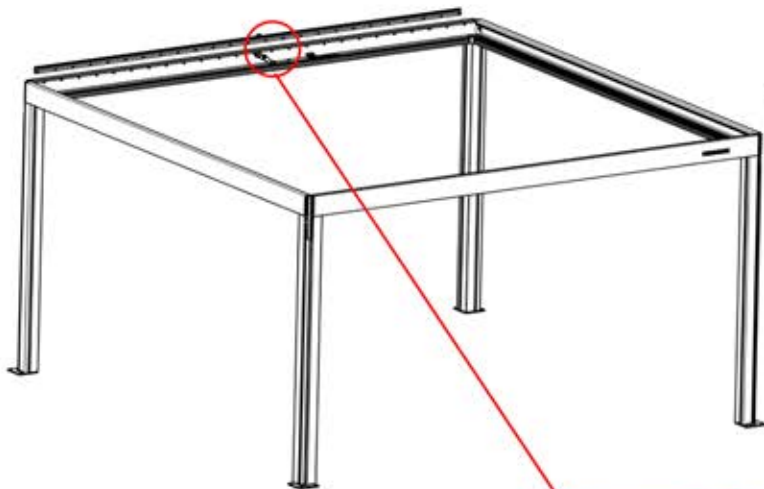

32

33

Remote
Controller

Adjust motor to
prepare for
assembly on step 34

34

4

ANTHRACITE: B234
WHITE: B242
BLACK: B238

ITEMS IN BOX