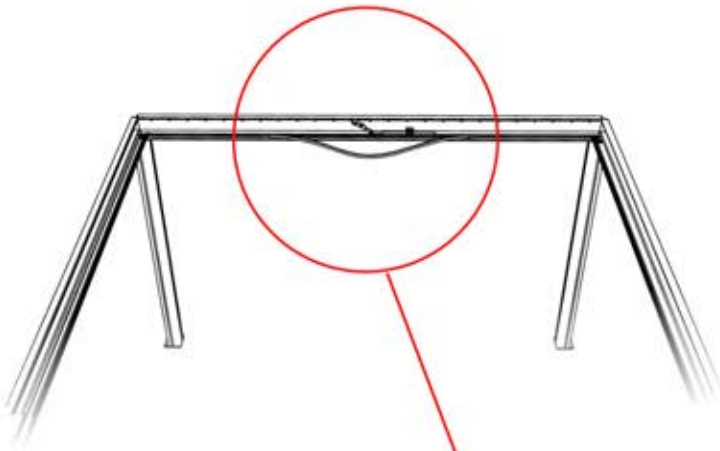

When installing the light strip, do not pull or bend the wires on both sides with force, as this may cause the solder joints to fall off.

Important! Please watch all the videos before starting the assembly.

The videos contain important information relevant to the assembly process.

INFORMATION

INFORMATION

10

11

Tip: For a smoother LED installation, spray the track with soapy water before mounting.

12

13