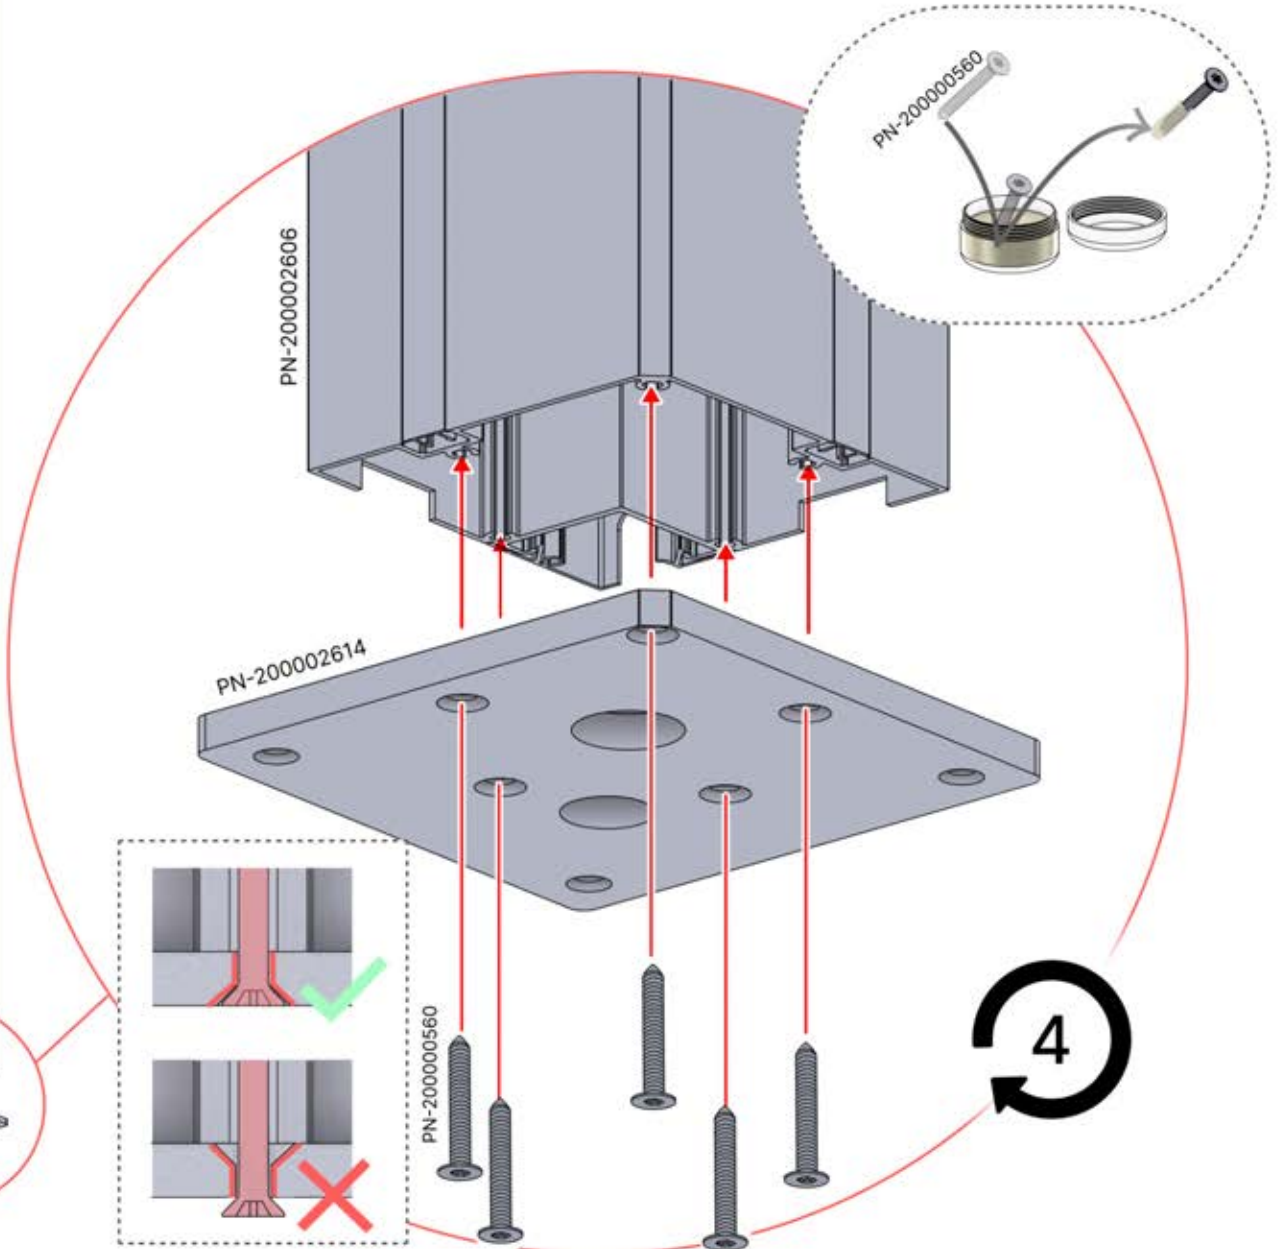

01

ANTHRACITE: C120
WHITE: C122
BLACK: C121

ANTHRACITE: B234
WHITE: B242
BLACK: B238