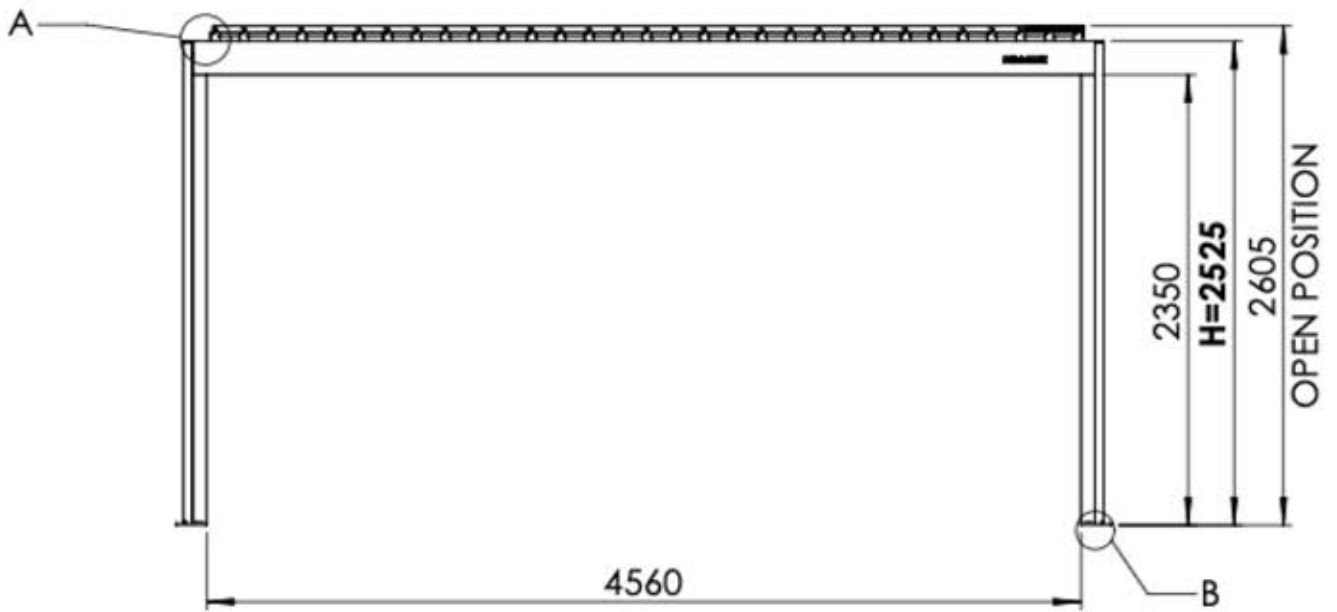

CONTROL BOX

[View Manual](#)

PERGOLUX | PERGOLA PRO FREESTANDING S4

3 x 5 M / 10' x 16'

3 × 5 M / 10' x 16'

INFORMATION

Are you installing a screen, slat wall or glass wall?

It is recommended to remove these Snapfit covers and clips now before installing the pergola.