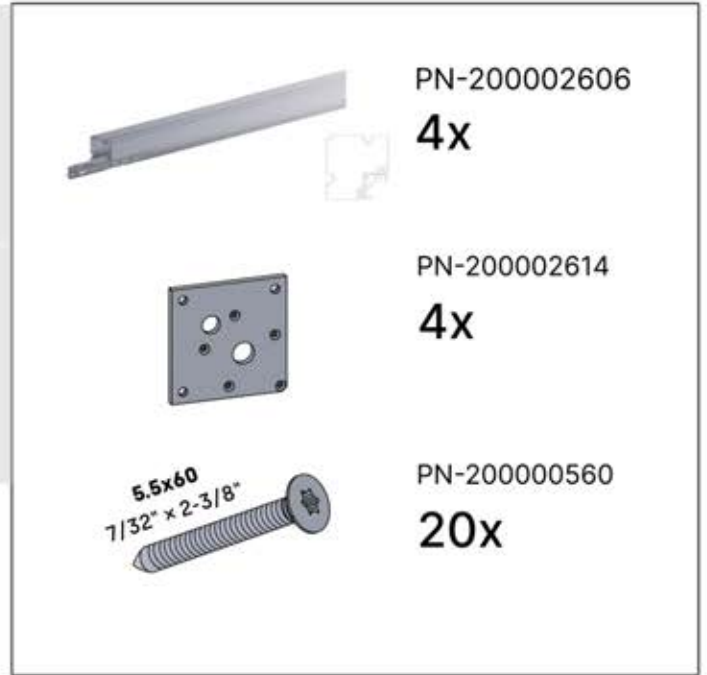

01

ANTHRACITE: C120
WHITE: C122
BLACK: C121

ANTHRACITE: B234
WHITE: B242
BLACK: B238