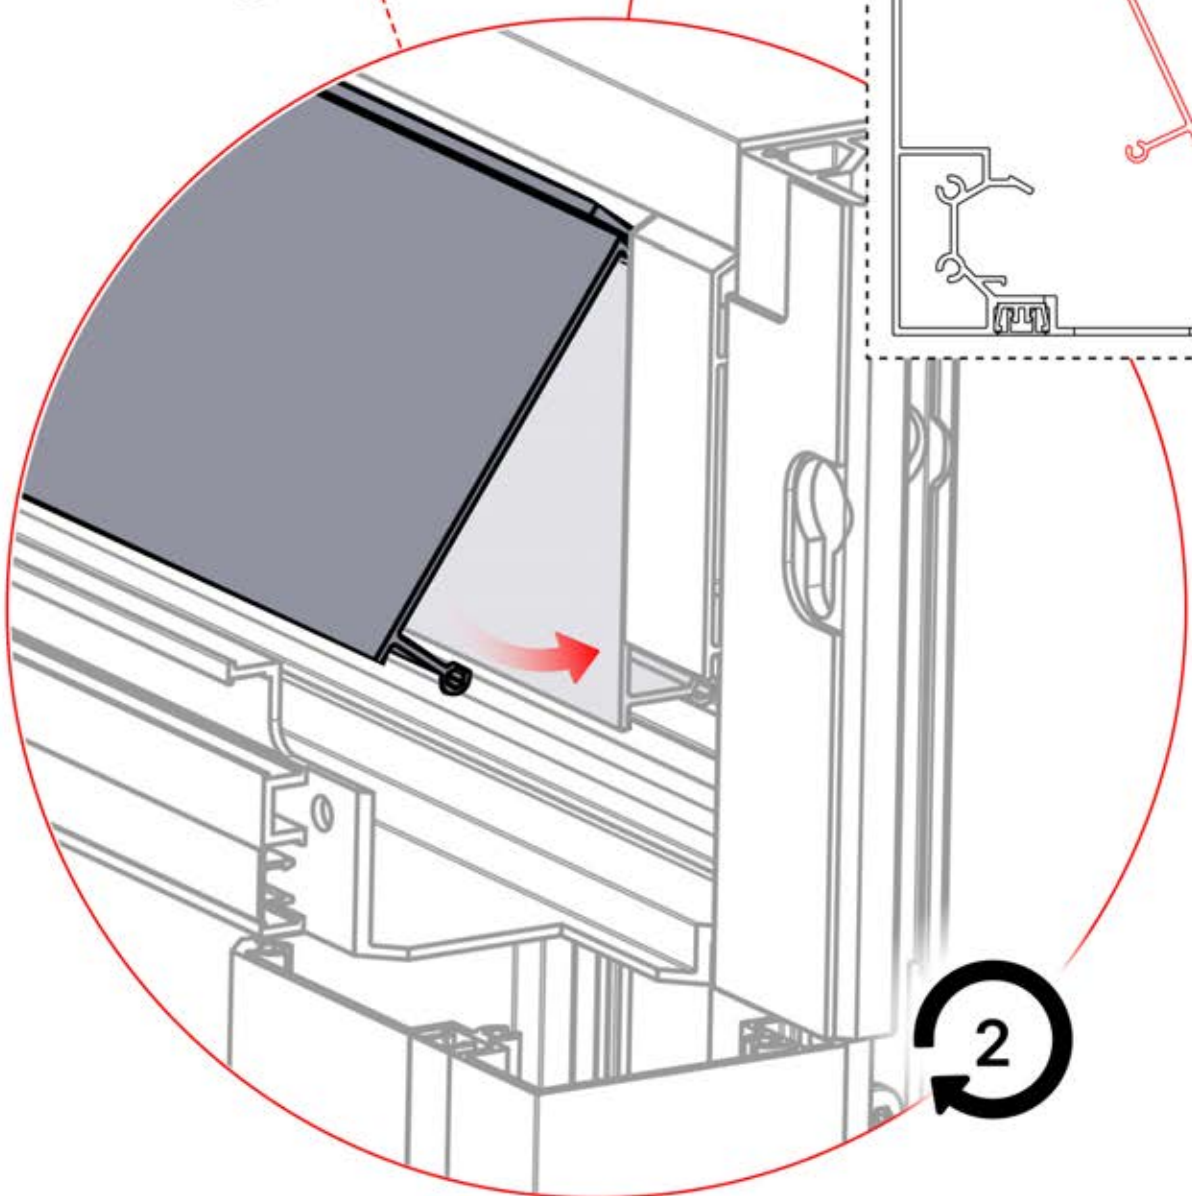

30

5

ANTHRACITE: B256
WHITE: B260
BLACK: B258

2