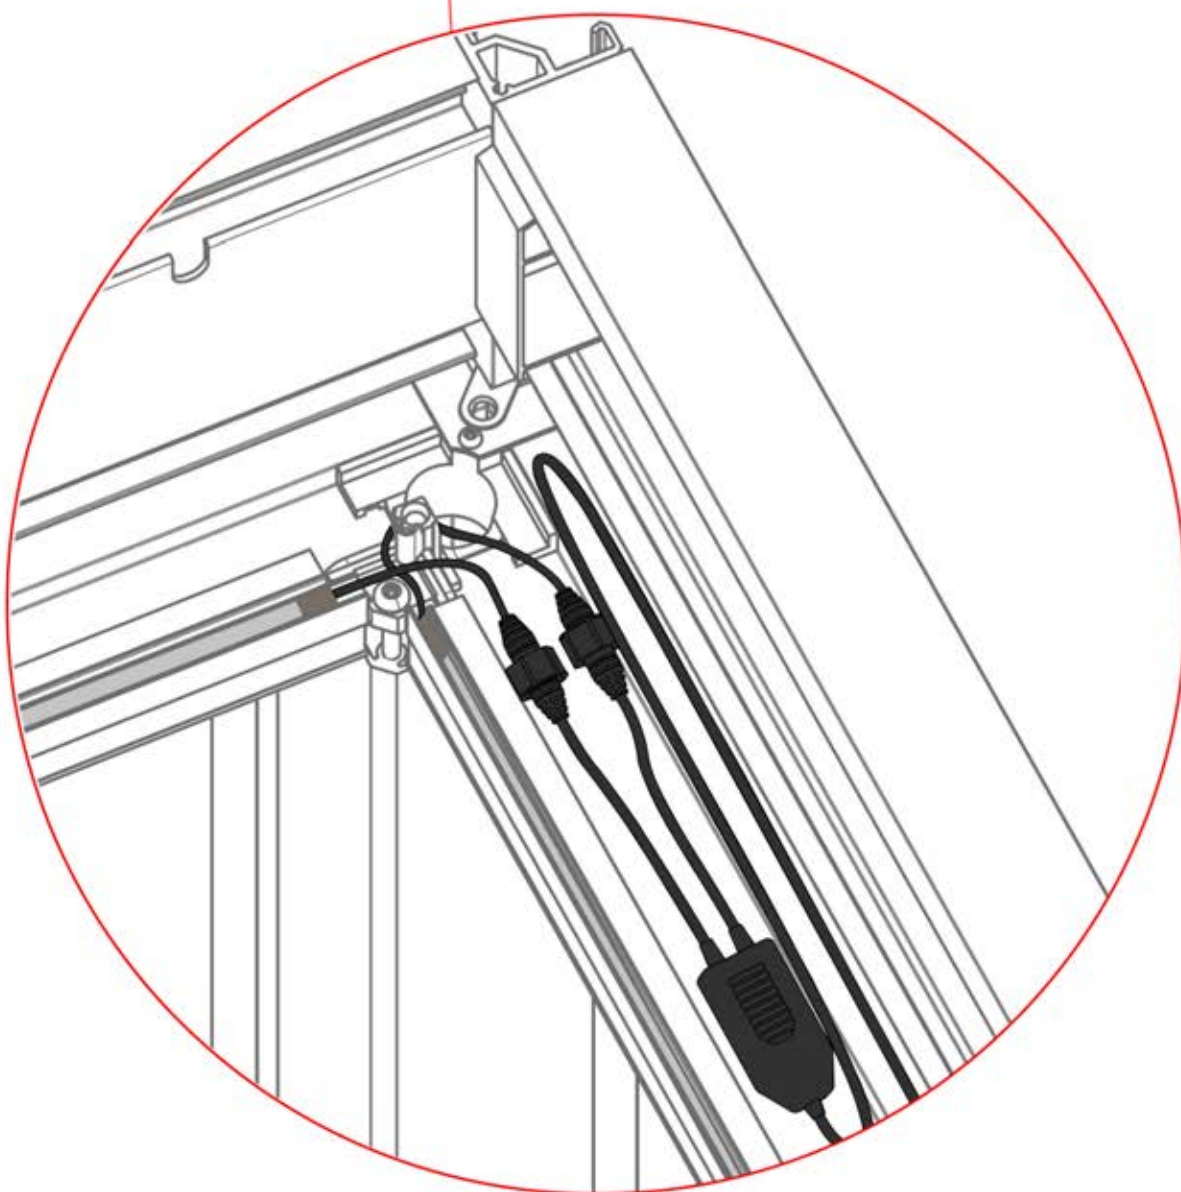

When installing the light strip, do not pull or bend the wires on both sides with force, as this may cause the solder joints to fall off.

Important! Please watch all the videos before starting the assembly.

The videos contain important information relevant to the assembly process.

INFORMATION

INFORMATION

10

11

Tip: For a smoother LED installation, spray the track with soapy water before mounting.

12

13