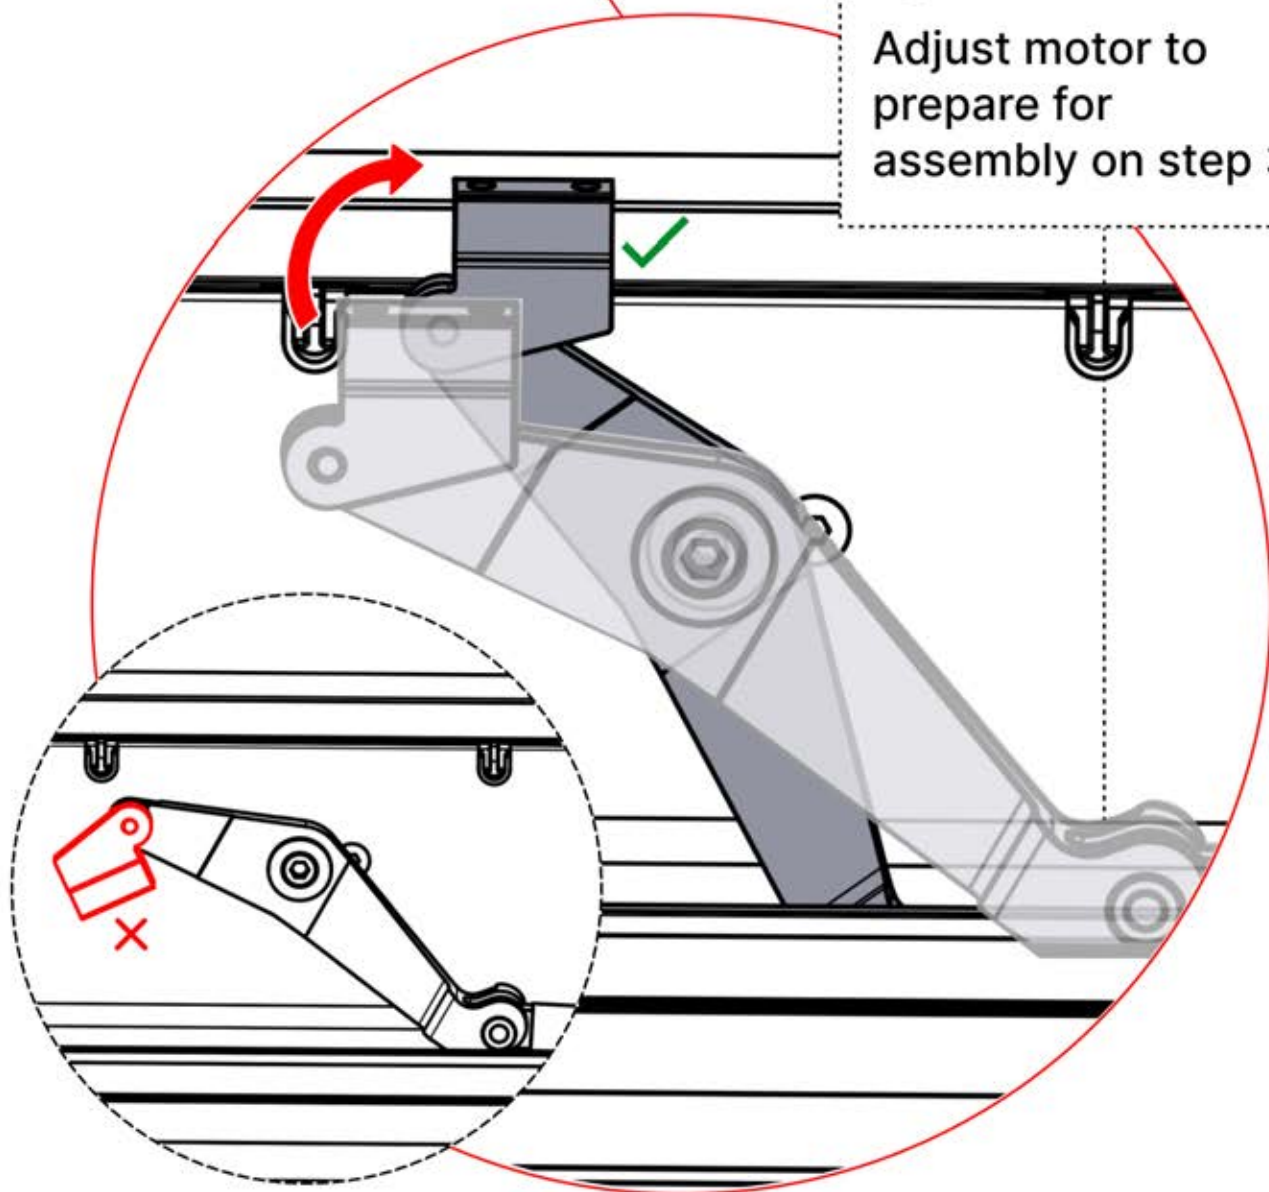

32

33

Remote
Controller

Adjust motor to
prepare for
assembly on step 34

34

4

ANTHRACITE: B234
WHITE: B242
BLACK: B238

ITEMS IN BOX