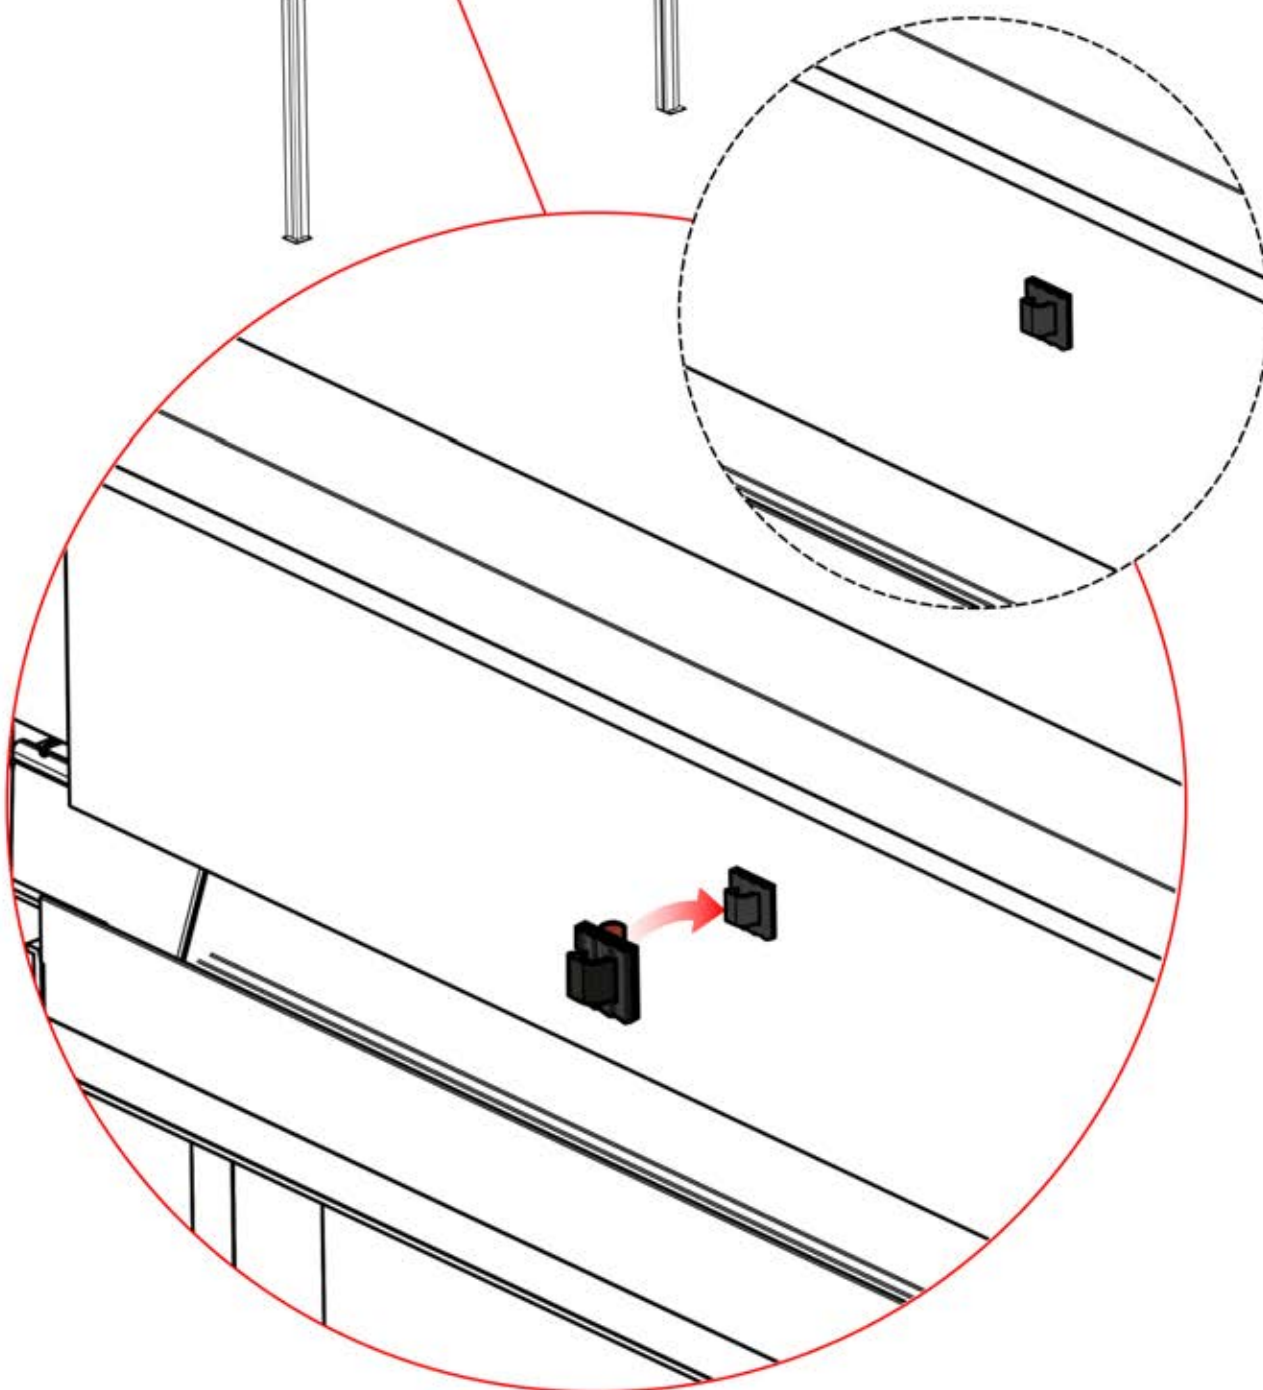

32

33

Remote
Controller

Adjust motor to
prepare for
assembly on step 34

34

4

ANTHRACITE: B234
WHITE: B242
BLACK: B238

ITEMS IN BOX