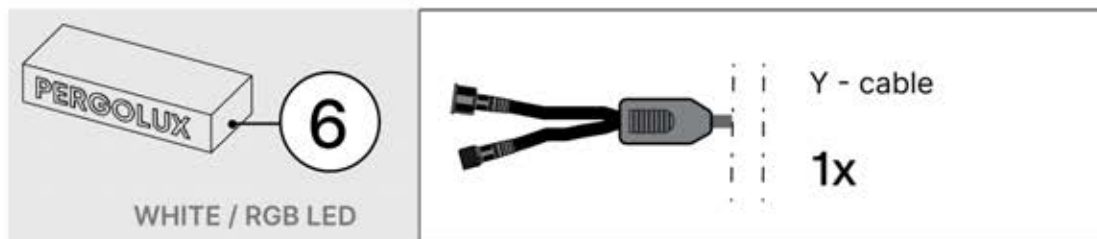

The videos contain important information relevant to the assembly process.

INFORMATION

INFORMATION

10

11

Tip: For a smoother LED installation, spray the track with soapy water before mounting.

12

13