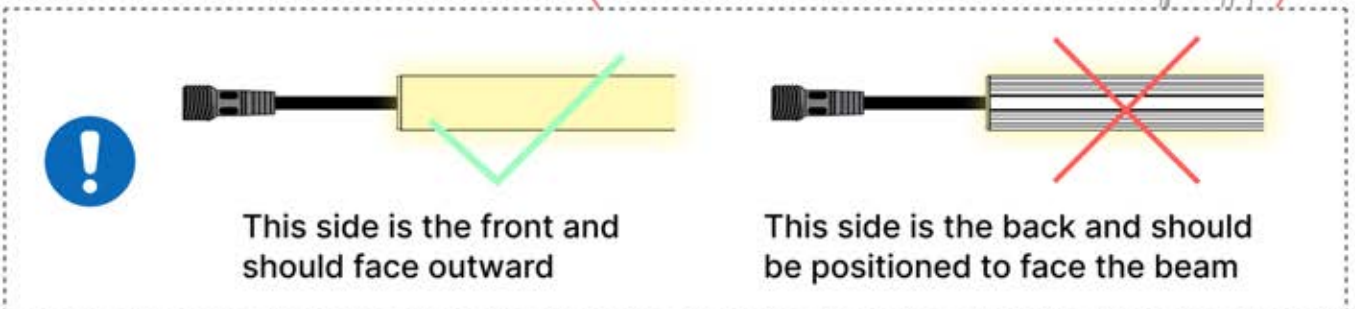

When installing the light strip, do not pull or bend the wires on both sides with force, as this may cause the solder joints to fall off.

Important! Please watch all the videos before starting the assembly.

The videos contain important information relevant to the assembly process.

INFORMATION

INFORMATION

10

11

Tip: For a smoother LED installation, spray the track with soapy water before mounting.

12

13