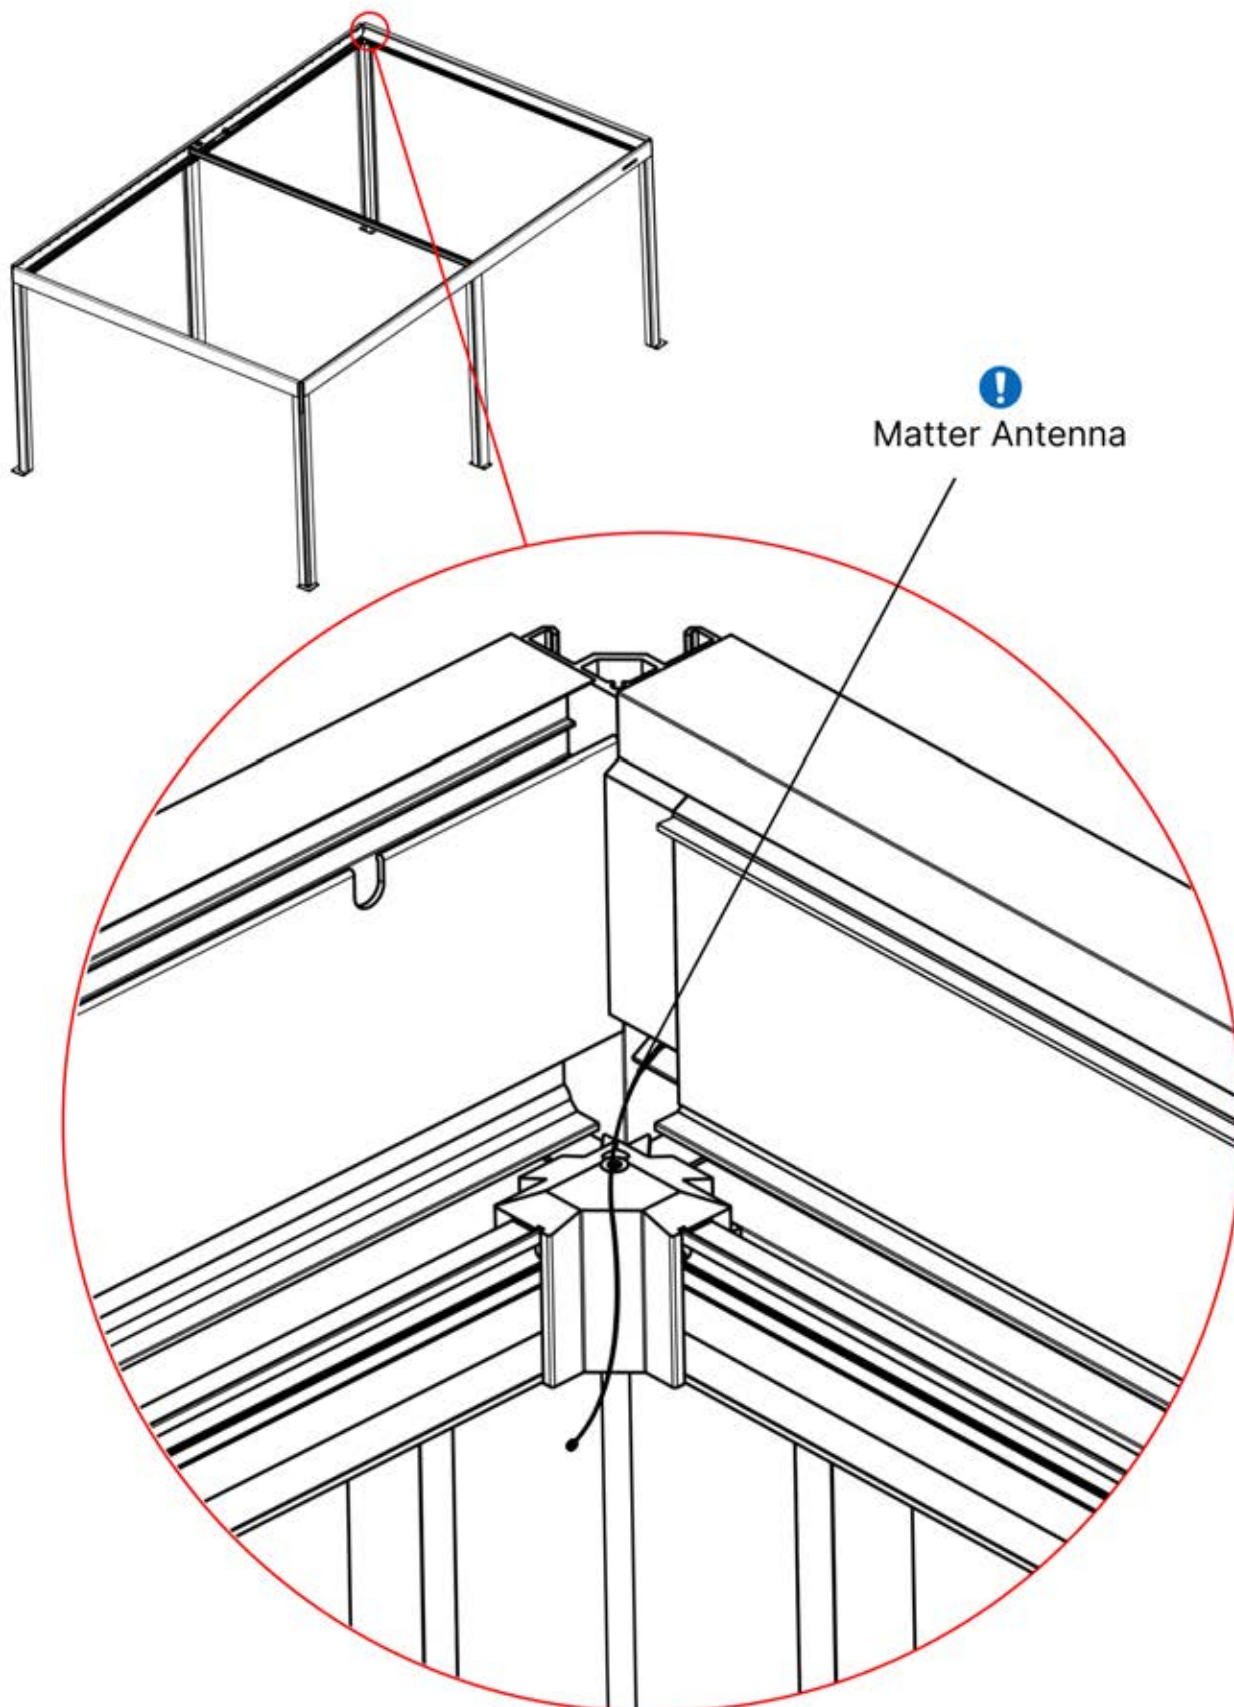

INFORMATION