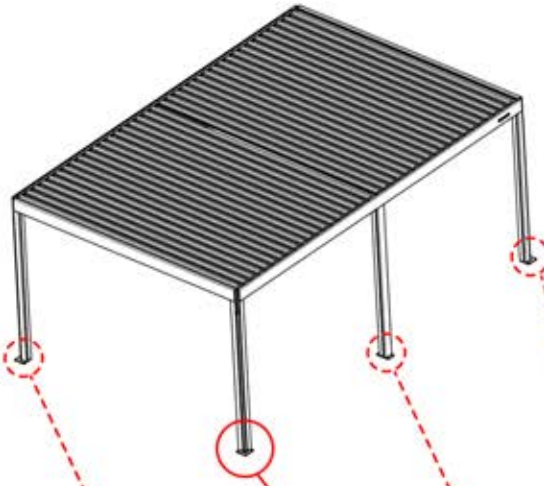

X1
FERGOUX

4

ANTHRACITE: B235
WHITE: B243
BLACK: B239

4.2x16
5/32" x 5/8"

PN-20000840
12x

PN-200001514
4x

55

56