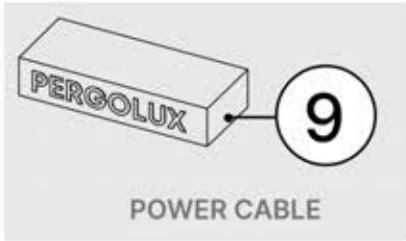

!
Control Box can be
installed on
Preferred W BEAM

27

4

ANTHRACITE: B235
WHITE: B243
BLACK: B239

PN-200000568

1x

28

!
Power Cable can be
routed through all
the Poles.