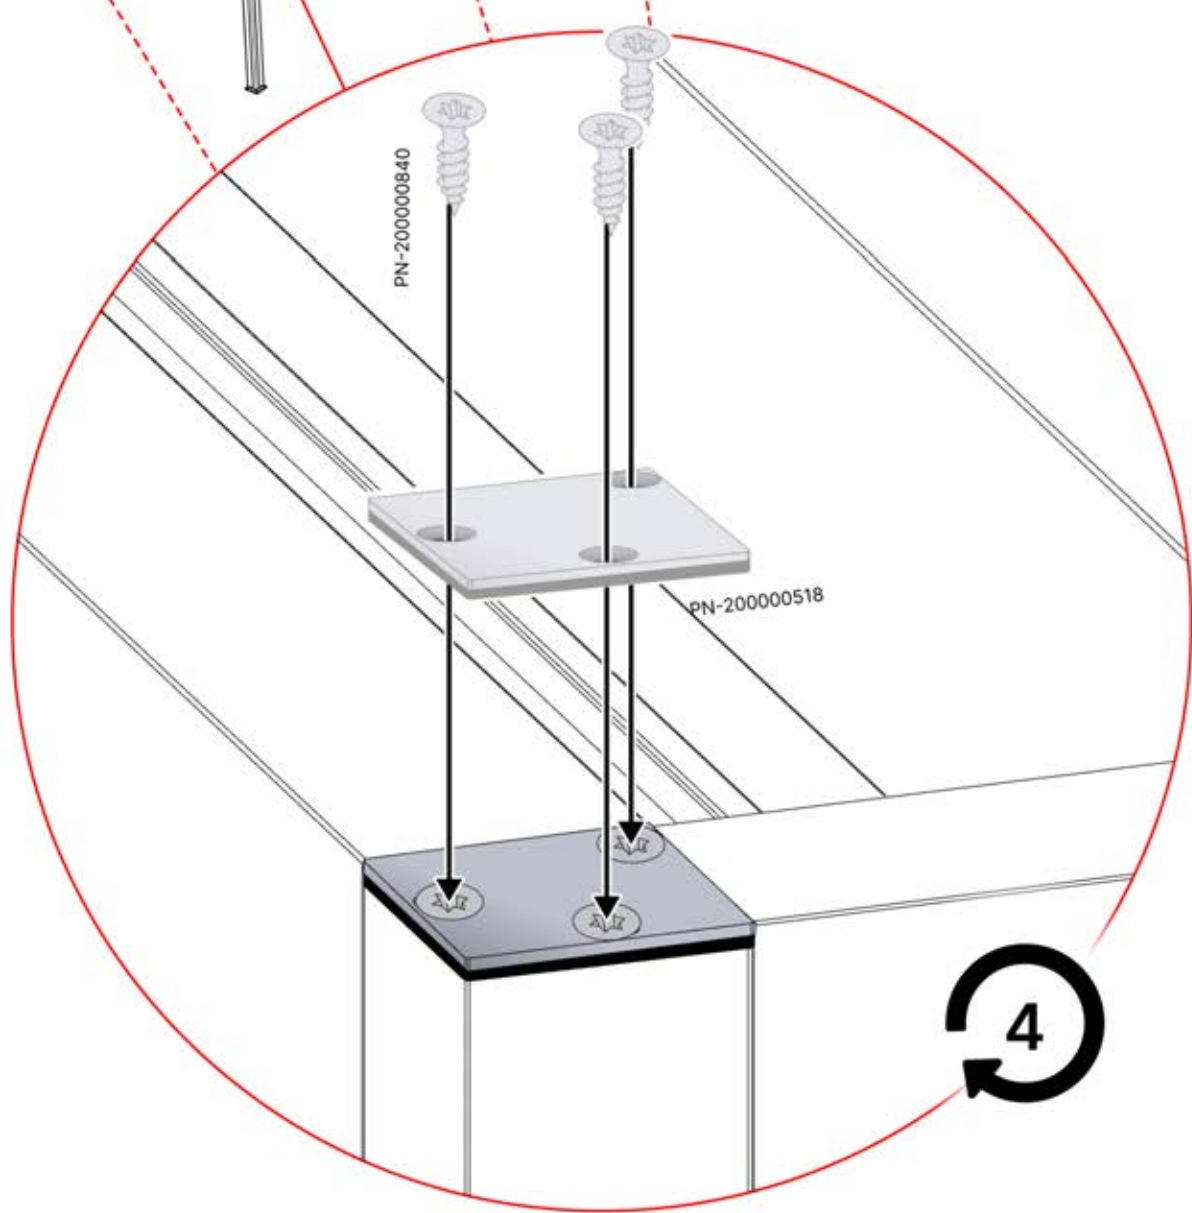

X1
FERGOUX

4

ANTHRACITE: B235
WHITE: B243
BLACK: B239

4.2x16
5/32" x 5/8"

PN-20000840
12x

PN-200001514
4x

55

56

A circular icon with a curved arrow and the number "6" inside, indicating the current step in the assembly process.

3 X 6 M

Type Approved
Regular
Production
Surveillance
www.tuv.com
ID 1111293124