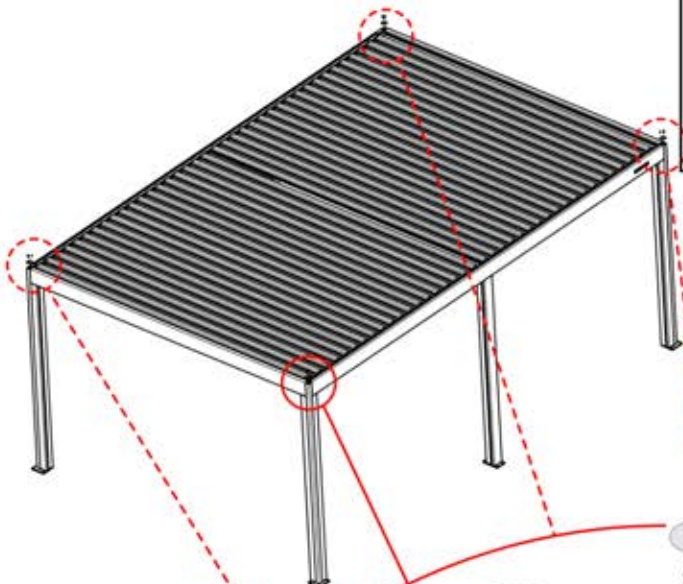

X1
FERGOUX

4

ANTHRACITE: B235
WHITE: B243
BLACK: B239

4.2x16
5/32" x 5/8"

PN-20000840
12x

PN-200001514
4x

55

56