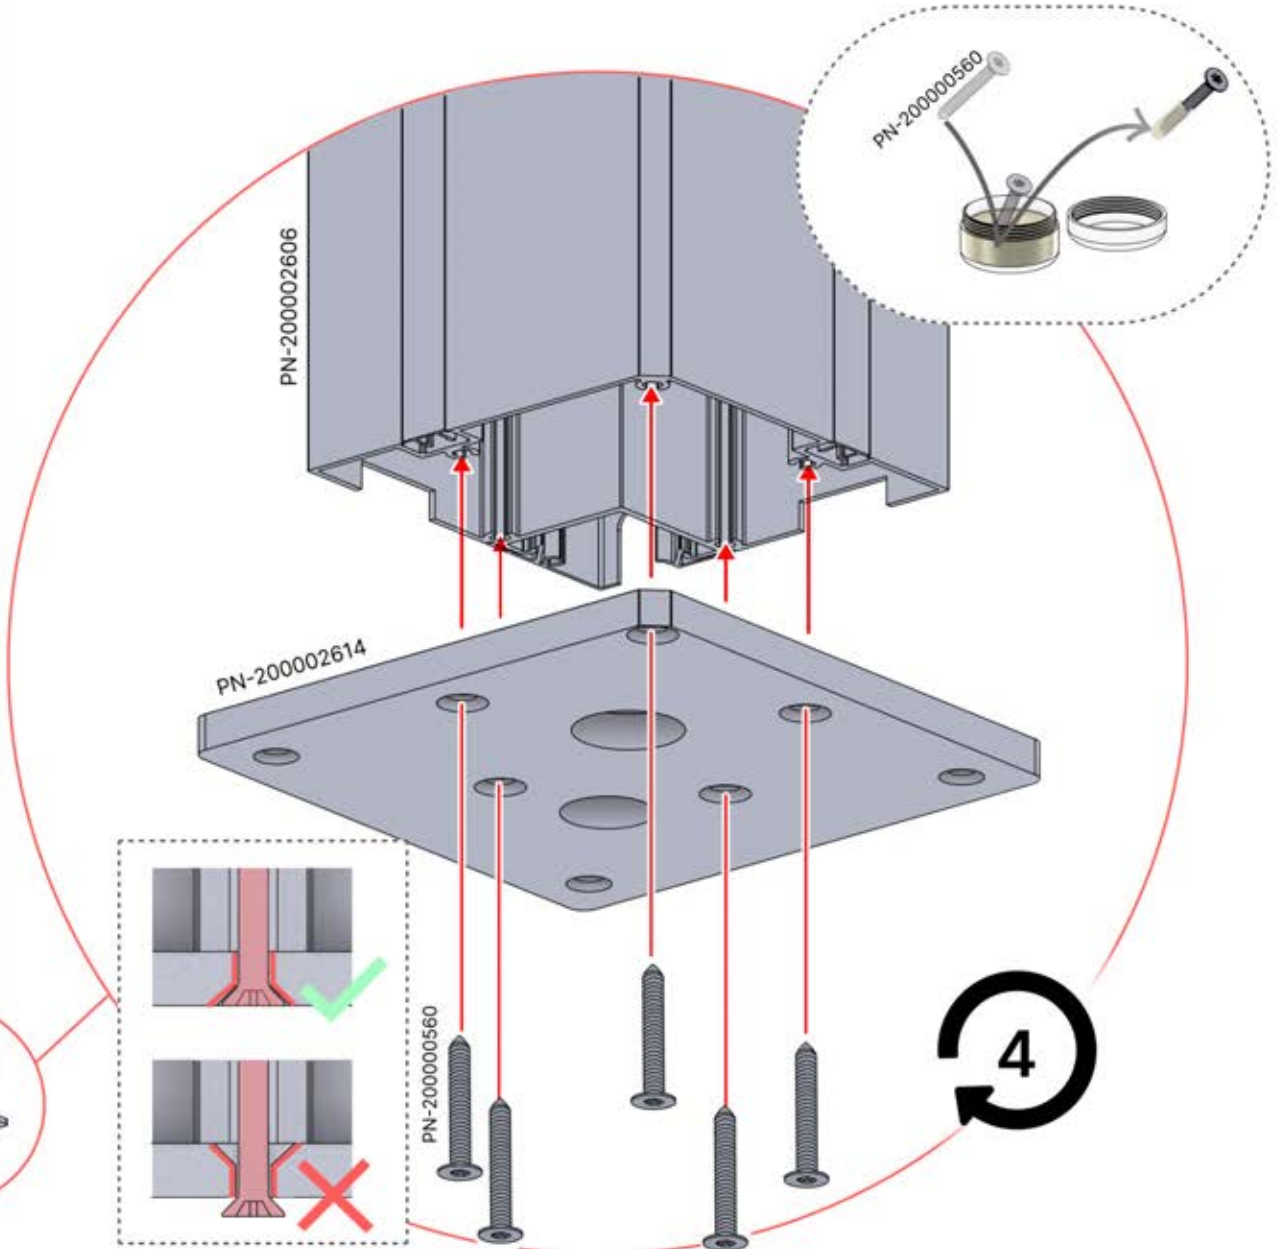

01

ANTHRACITE: C120
WHITE: C122
BLACK: C121

ANTHRACITE: B235
WHITE: B243
BLACK: B239