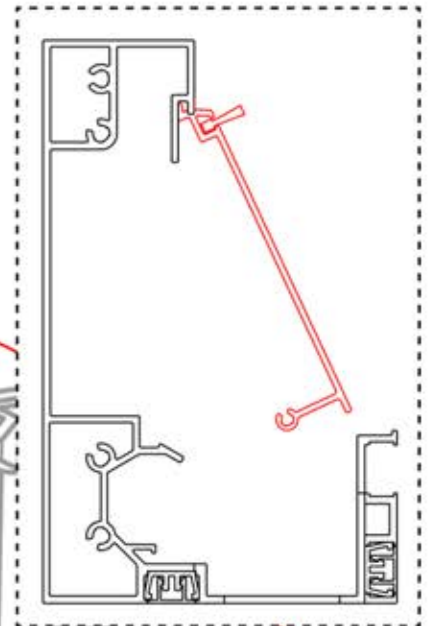

36

x1
PERGOLUX

5

ANTHRACITE: B256
WHITE: B260
BLACK: B258

PN-200003554
2x