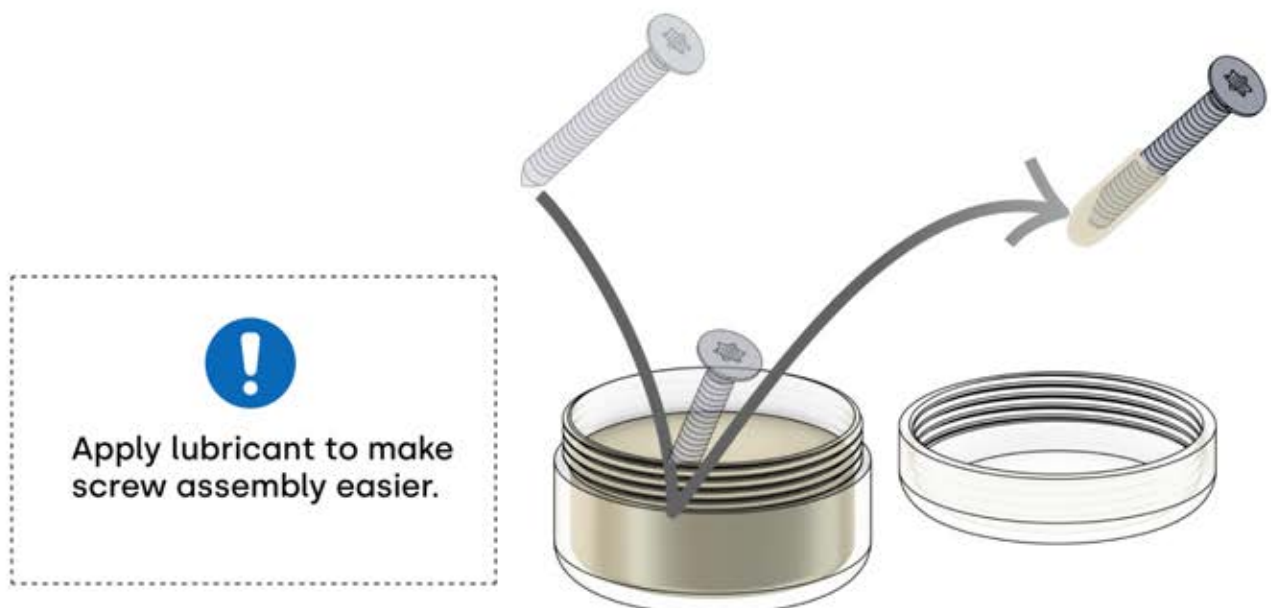

ø12mm

Use on concrete

x20

Use on wood

x20

You need to buy your needed screws to attach the pergola to the ground

SHOP

INFORMATION

All screws from **PERGOLUX** are made of stainless steel, ensuring durability and resistance to rust. To prevent damage to screws, follow these guidelines:

- **DO NOT OVERTIGHTEN:** Apply appropriate force to avoid stripping the threads.
- **CHOOSE THE CORRECT TOOL:** Use the proper screwdriver or bit to avoid damaging the screw head.
- **ENSURE PROPER USE:** With correct installation, screws will maintain their integrity and functionality over time.
- **USE LUBRICATION:** Apply lubricant to make screw assembly easier.