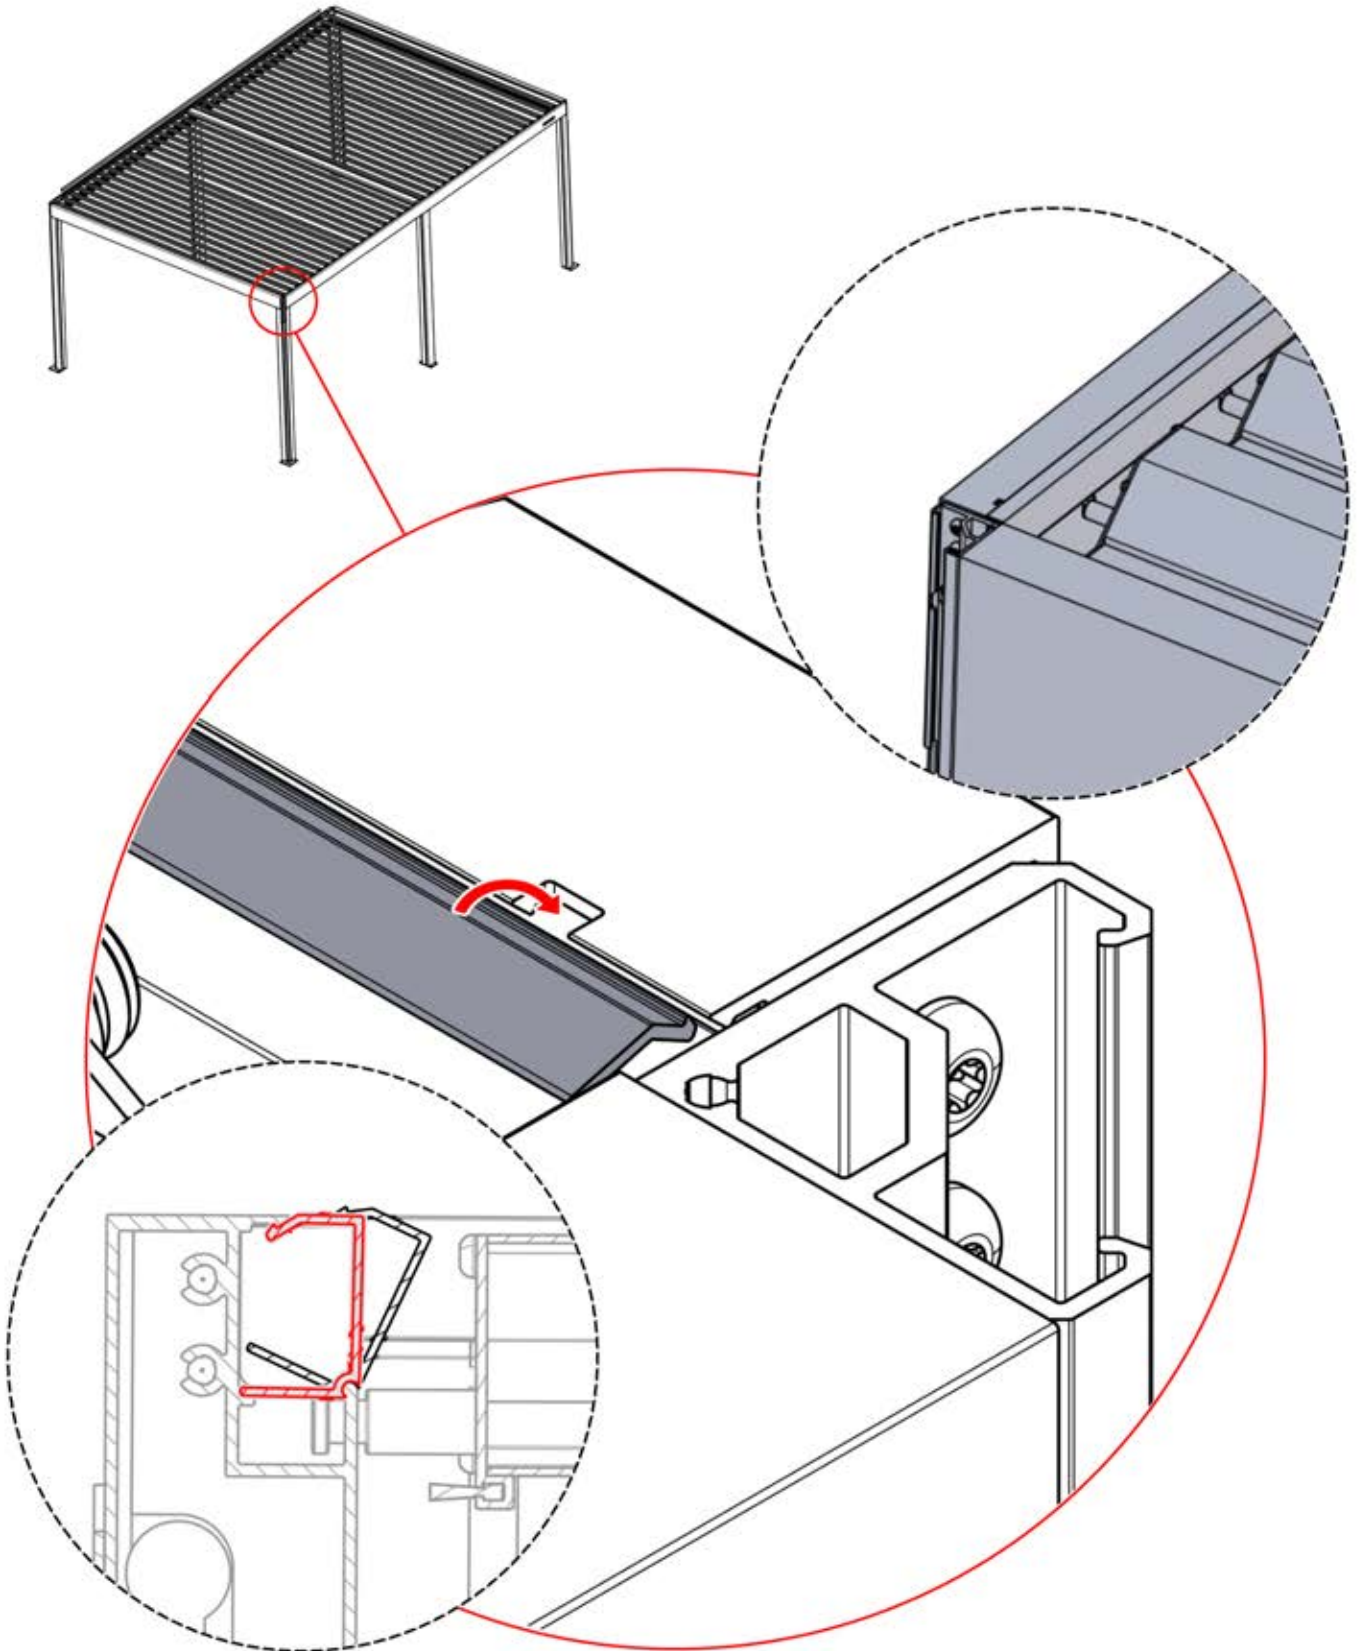

51

4

ANTHRACITE: B235
WHITE: B243
BLACK: B239