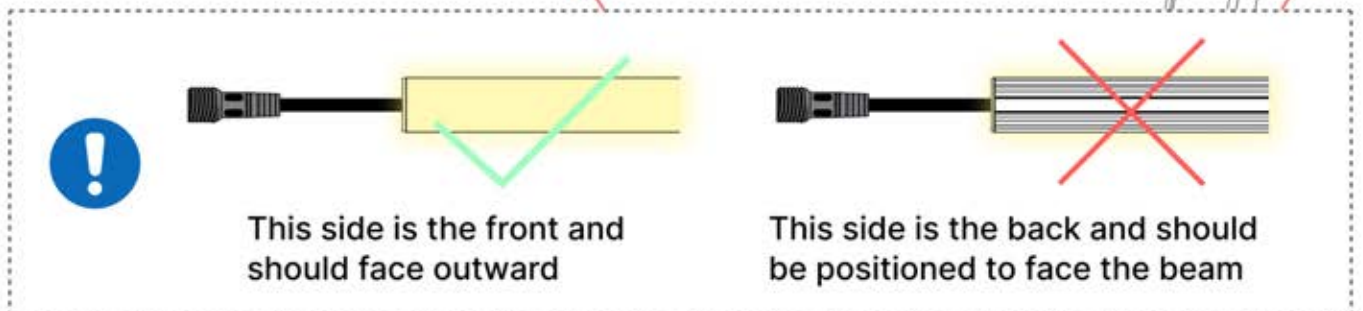

Handle with care.

When installing the light strip, do not pull or bend the wires on both sides with force, as this may cause the solder joints to fall off.

Important! Please watch all the videos before starting the assembly.

The videos contain important information relevant to the assembly process.

IMPORTANT INFORMATION

INFORMATION

16

17

Tip: For a smoother LED installation, spray the track with soapy water before mounting.

18

19