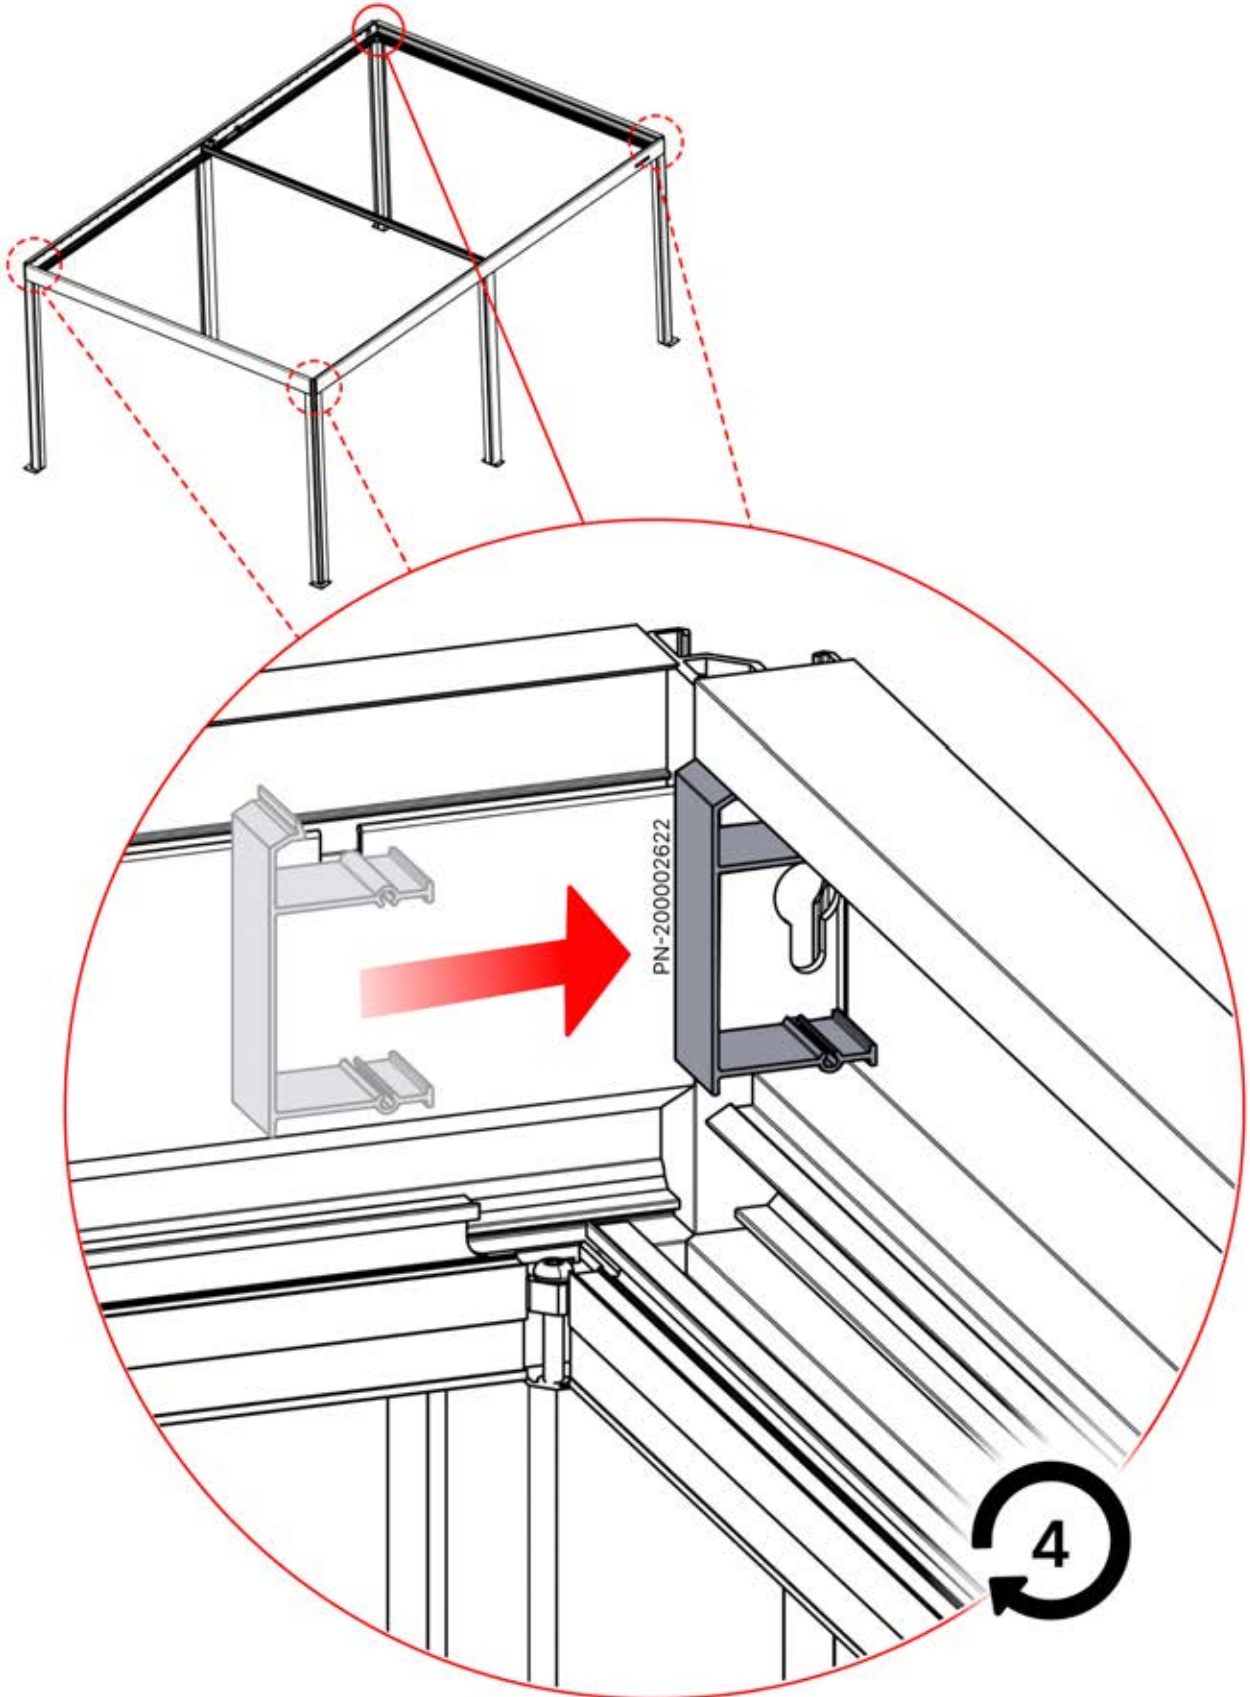

33

4

ANTHRACITE: B235
WHITE: B243
BLACK: B239

PN-200002622

4x