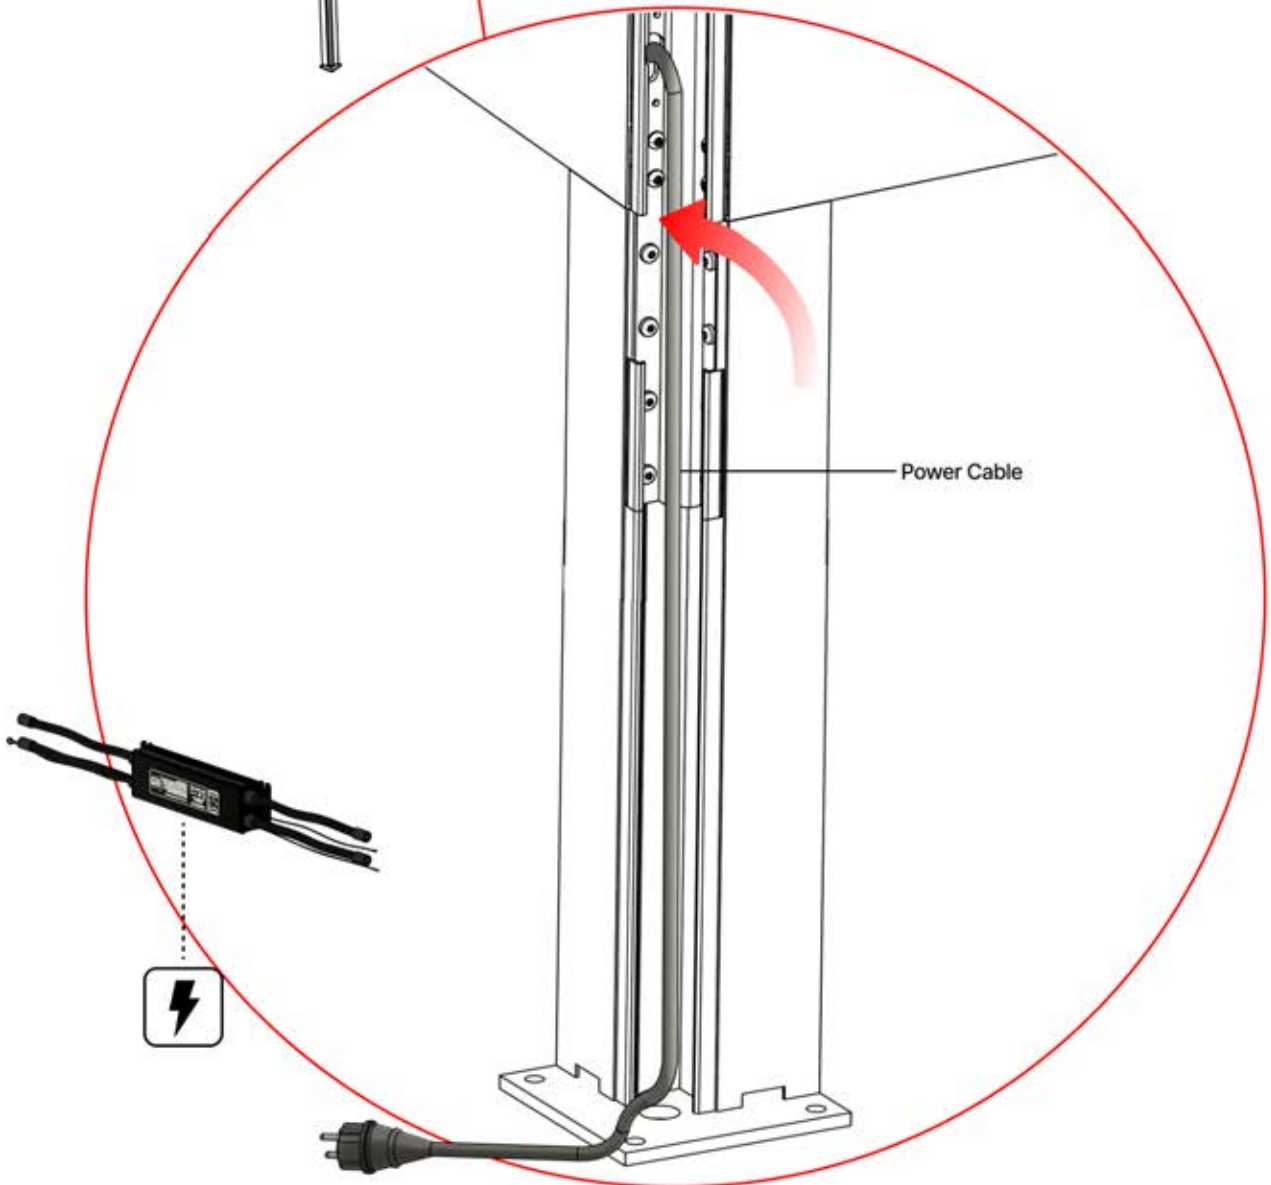

29

30

31

1

If you are going to install a heater, do it now.

Follow the instructions in the heater assembly manual.

2

It's time to PAIR the motor and LED lights to the pergola control box.