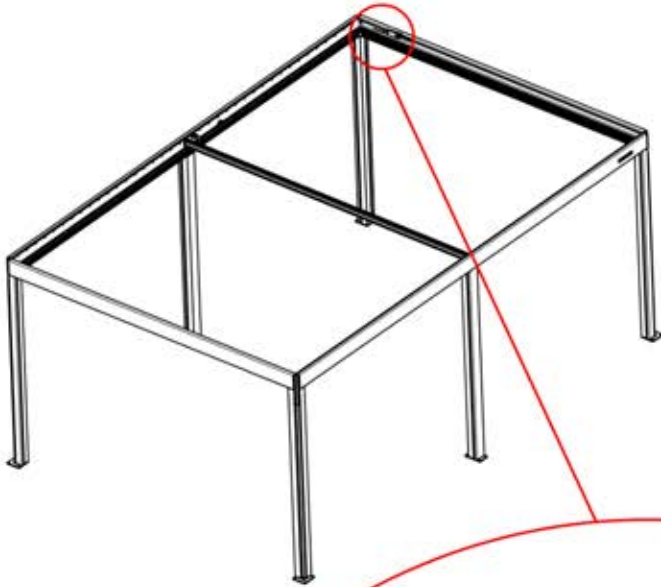

!
Control Box can be
installed on
Preferred W BEAM

27

4

ANTHRACITE: B235
WHITE: B243
BLACK: B239

PN-200000568

1x

28

!
Power Cable can be
routed through all
the Poles.