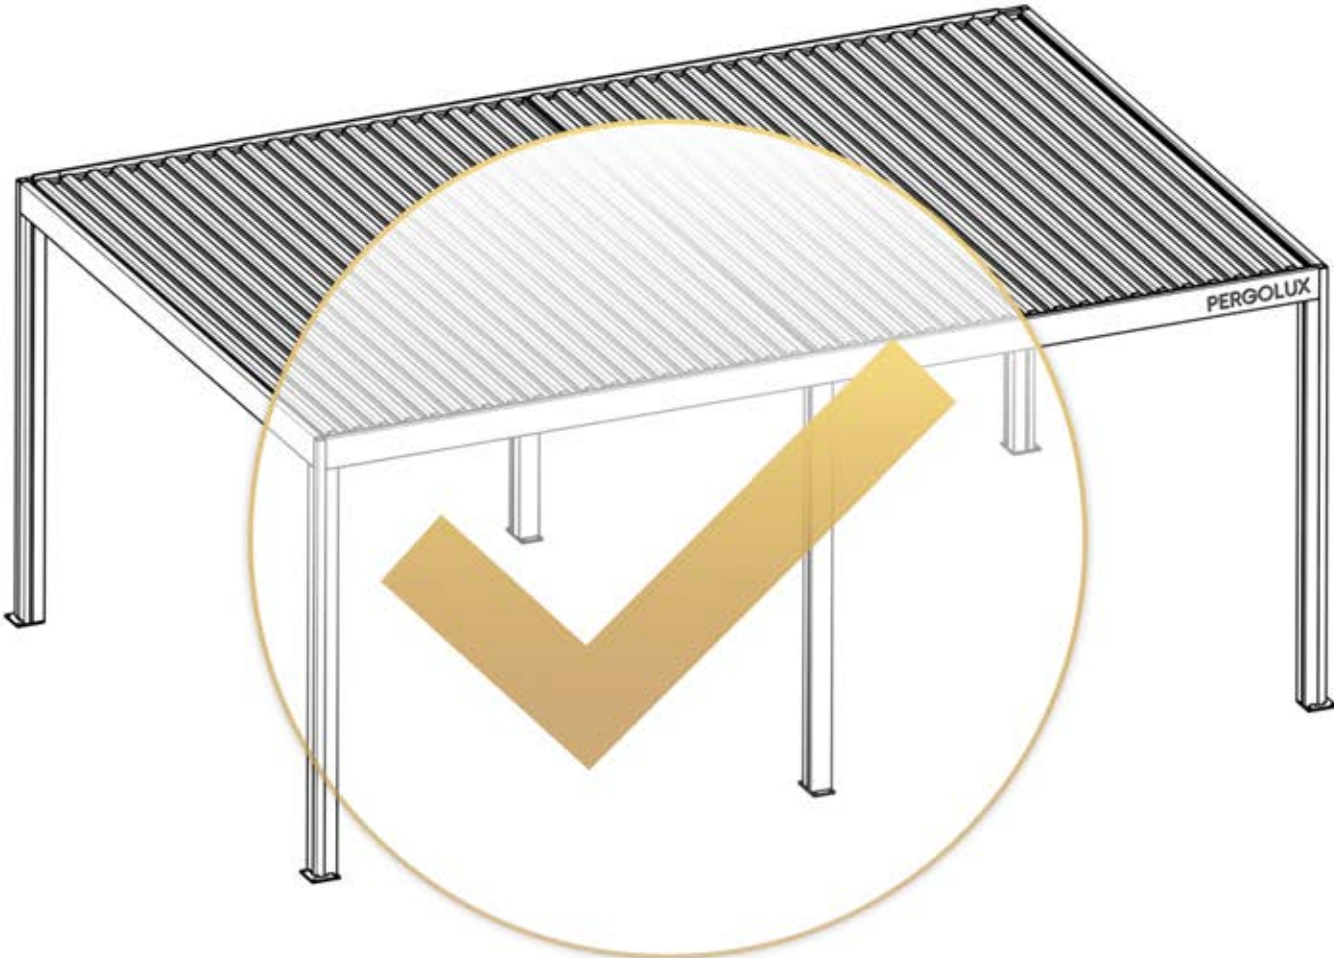

3 X 6 M

Type Approved
Regular
Production
Surveillance
www.tuv.com
ID 1111293124