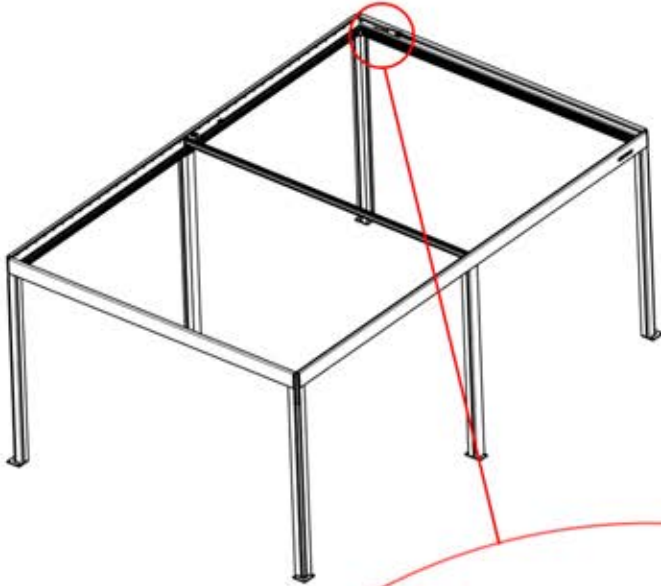

!
Control Box can be
installed on
Preferred W BEAM

27

4

ANTHRACITE: B235
WHITE: B243
BLACK: B239

PN-200000568

1x

28

!
Power Cable can be
routed through all
the Poles.