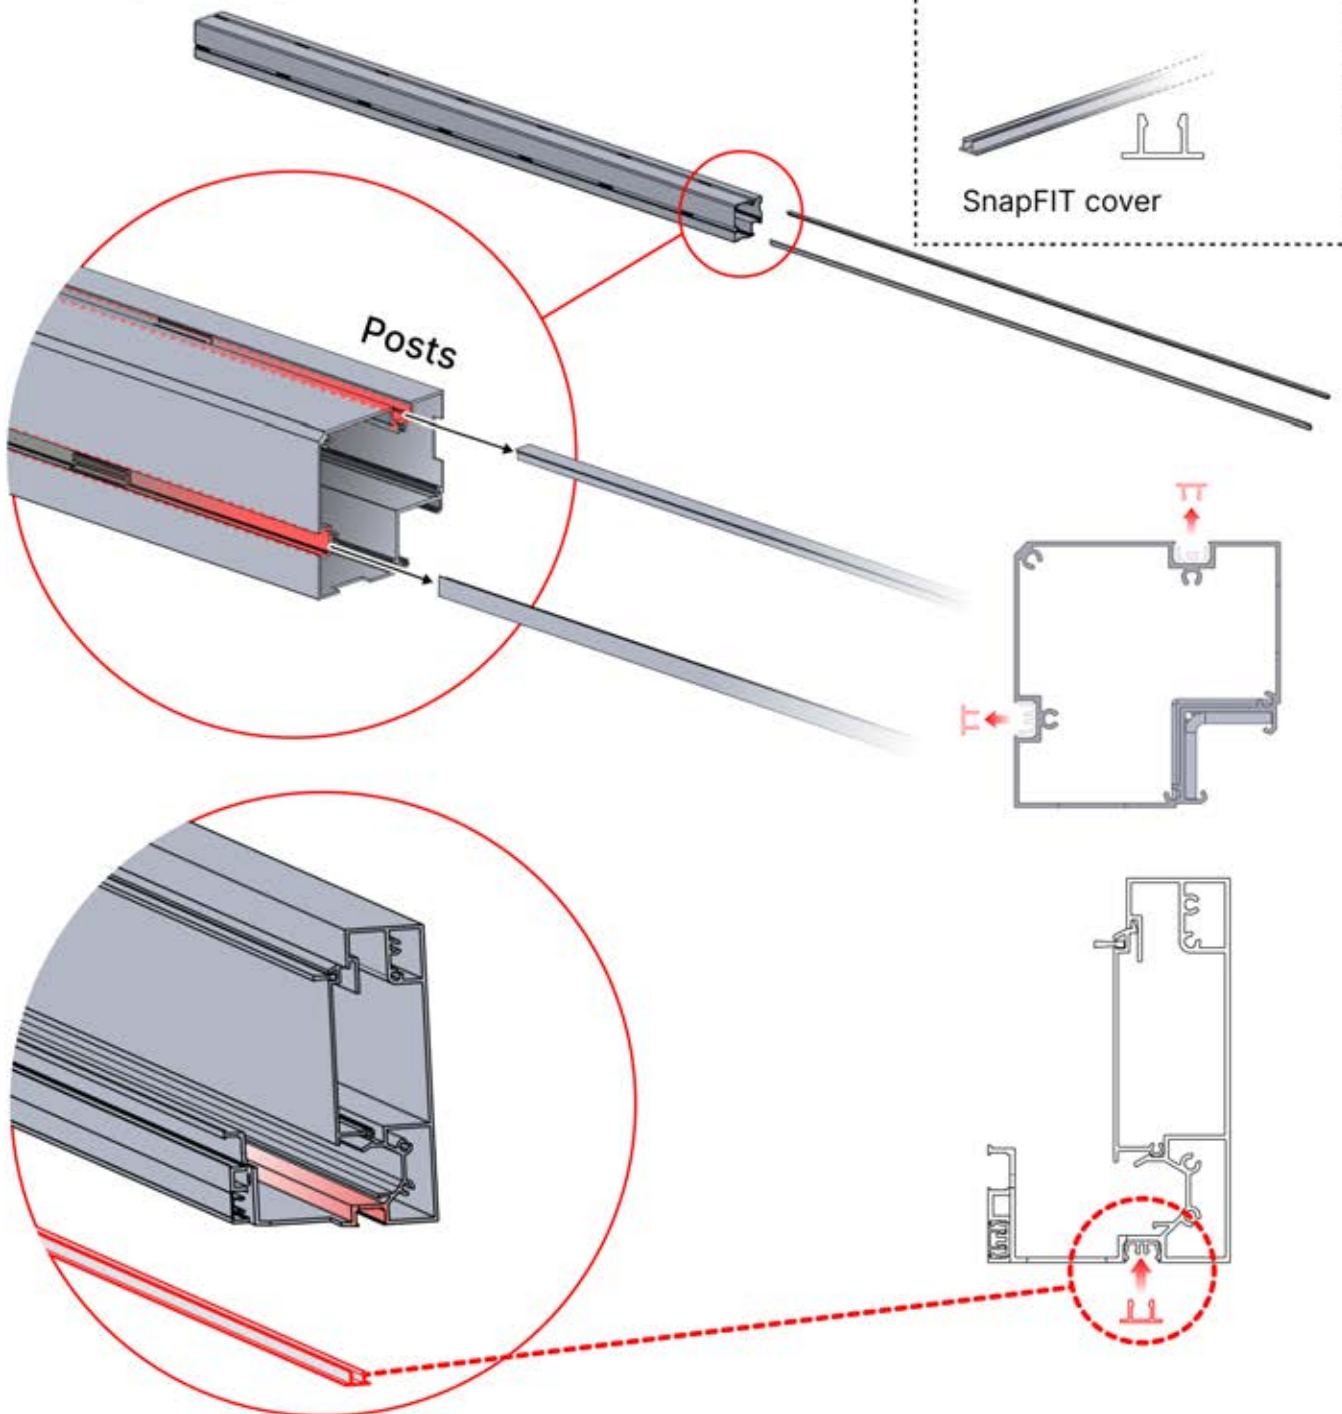

INFORMATION

Are you installing a screen, slat wall or glass wall?

It is recommended to remove these Snapfit covers and clips now before installing the pergola.

Cover and clips

PN-200000512
SnapFIT cover clip