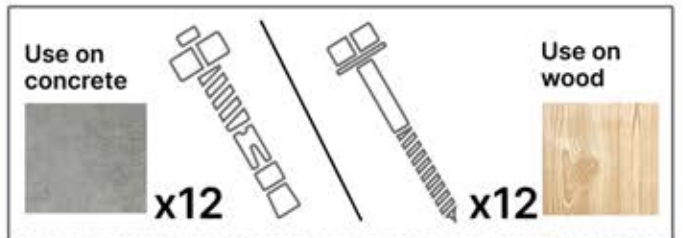

A circular icon with a curved arrow and the number "6" inside, indicating the current step in the assembly process.

3 X 6 M

Type Approved
Regular
Production
Surveillance
www.tuv.com
ID 1111293124