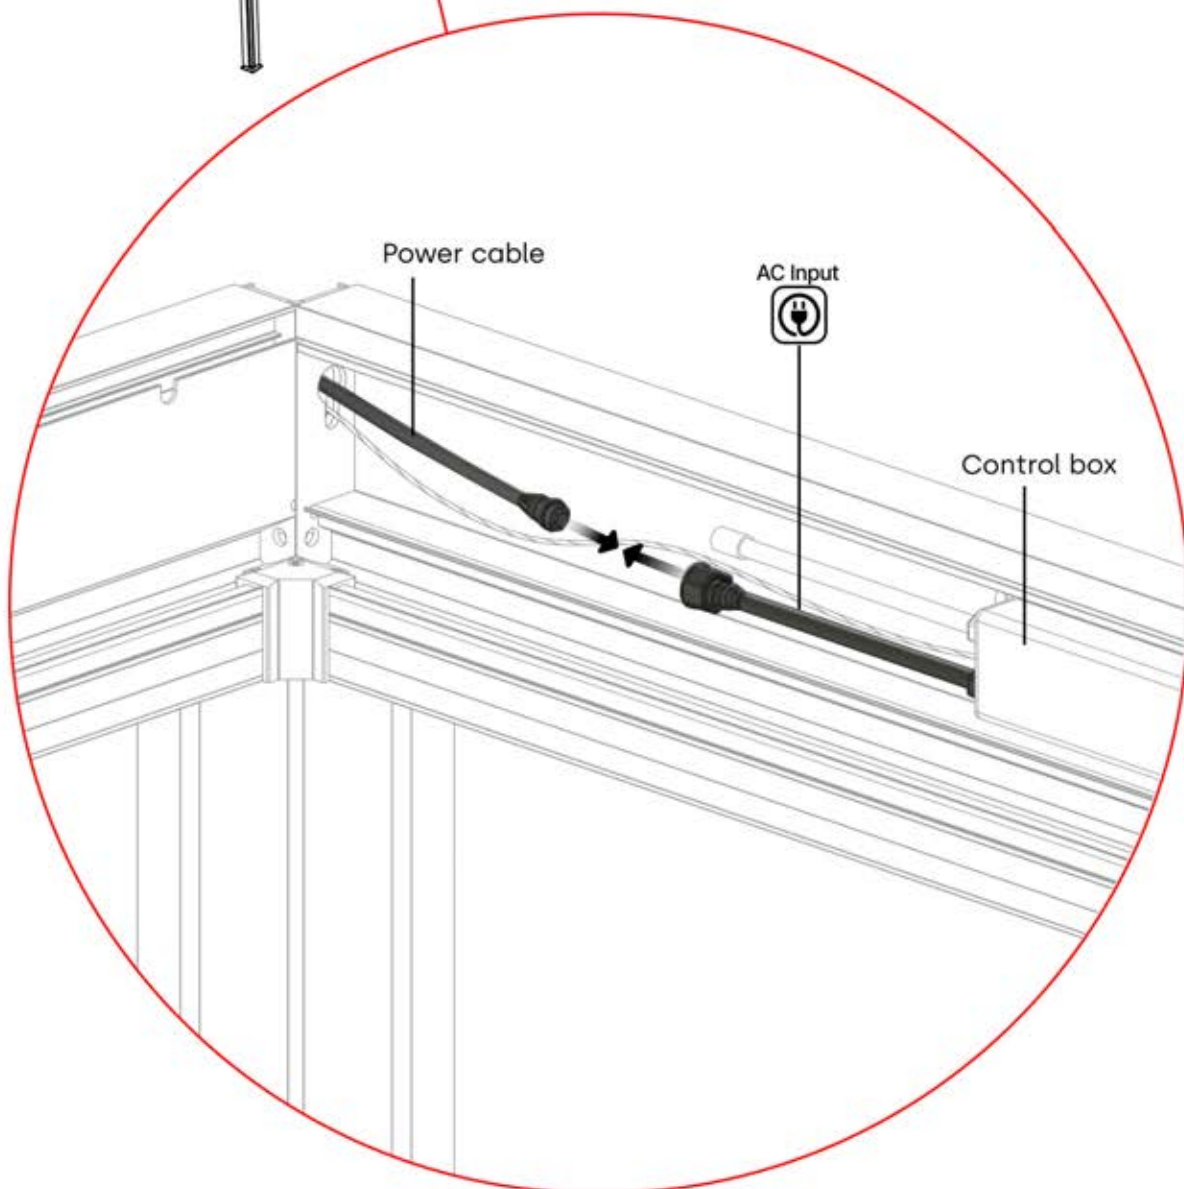

29

30

31

1

If you are going to install a heater, do it now.

Follow the instructions in the heater assembly manual.

2

It's time to PAIR the motor and LED lights to the pergola control box.