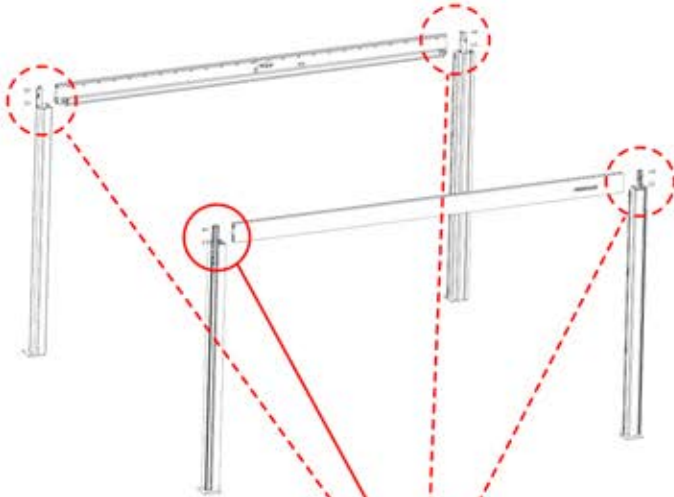

03

x1
PERGOLUX

4

ANTHRACITE: B235
WHITE: B243
BLACK: B239

PN-20000568
16x