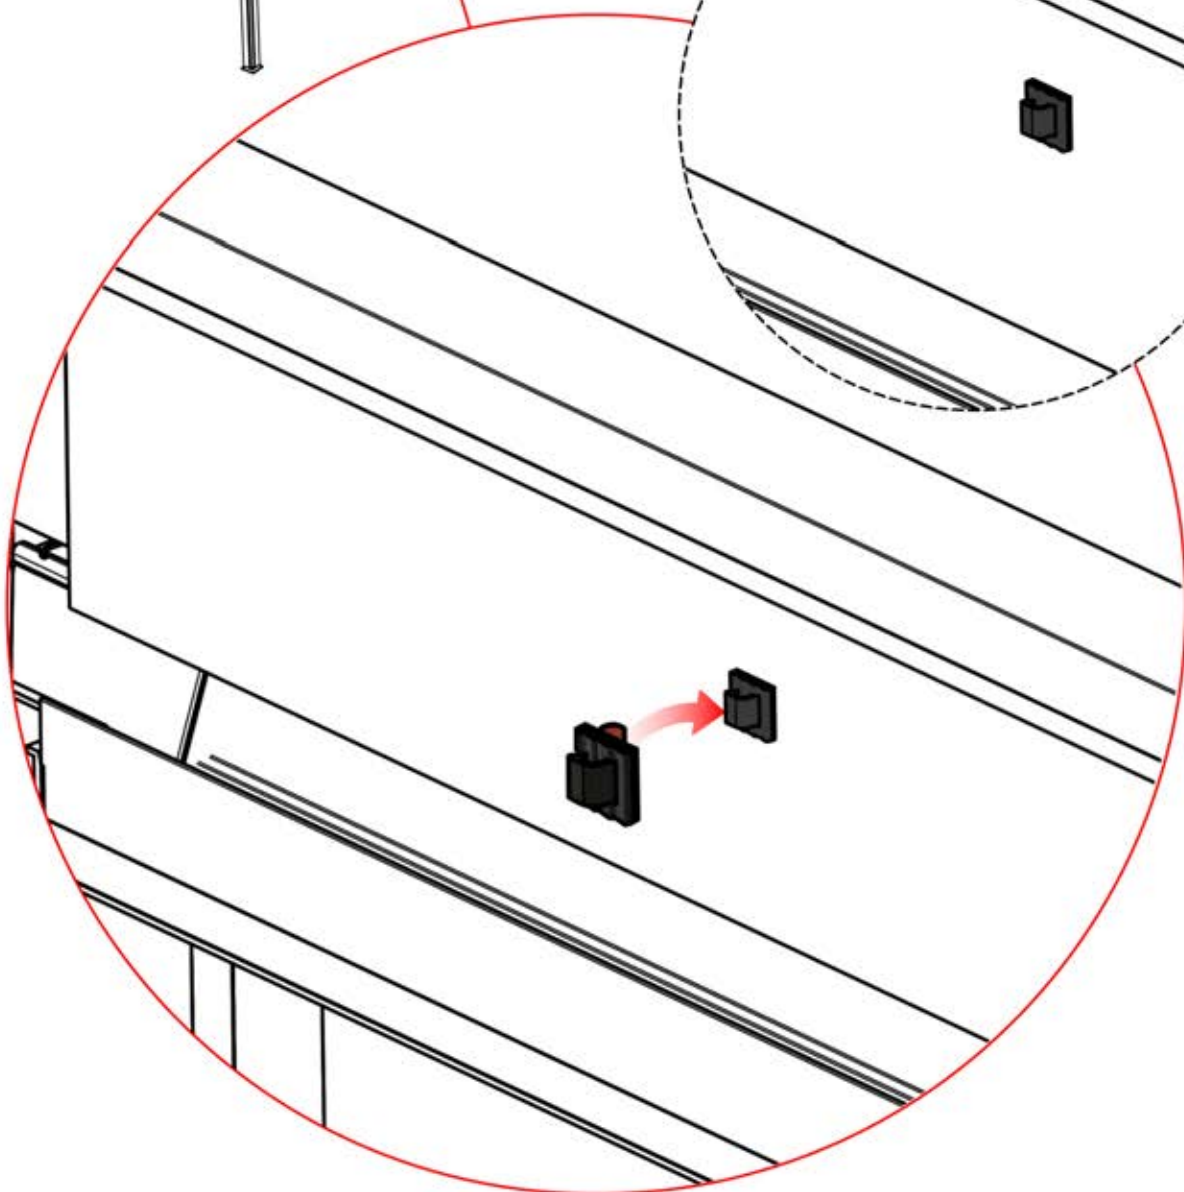

Matter
Antenna Clip
1x

39

Remote
Controller

Adjust motor to
prepare for
assembly on step 40

40

4

ANTHRACITE: B235
WHITE: B243
BLACK: B239

ITEMS IN BOX