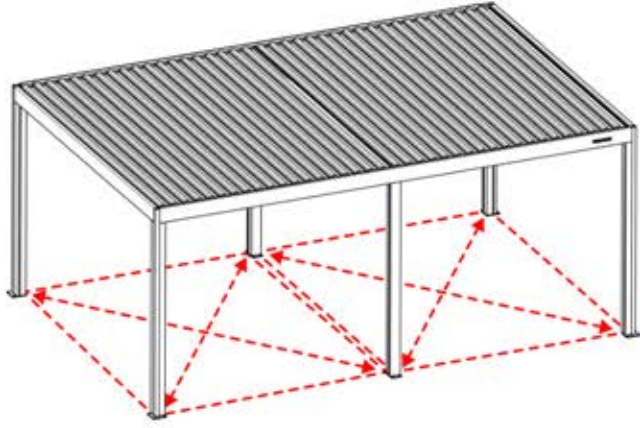

X1
FERGOUX

4

ANTHRACITE: B235
WHITE: B243
BLACK: B239

4.2x16
5/32" x 5/8"

PN-20000840
12x

PN-200001514
4x

55

56