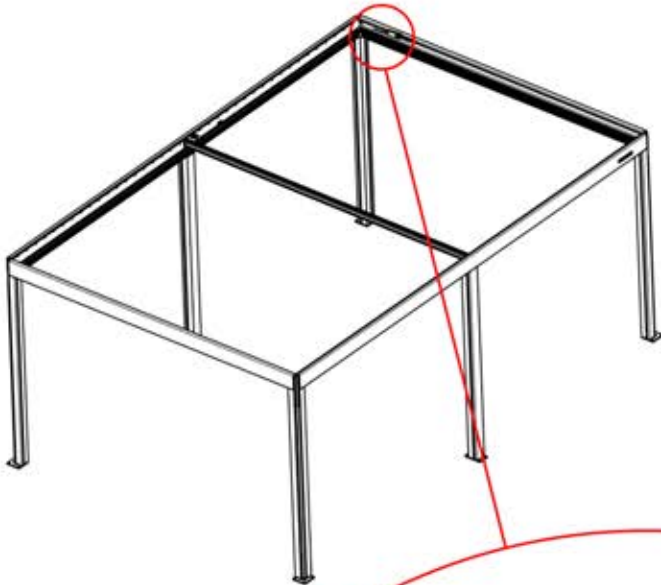

35

Route the Matter
Antenna and place it
below the highlighted
part(PN-200002622).

Matter Antenna