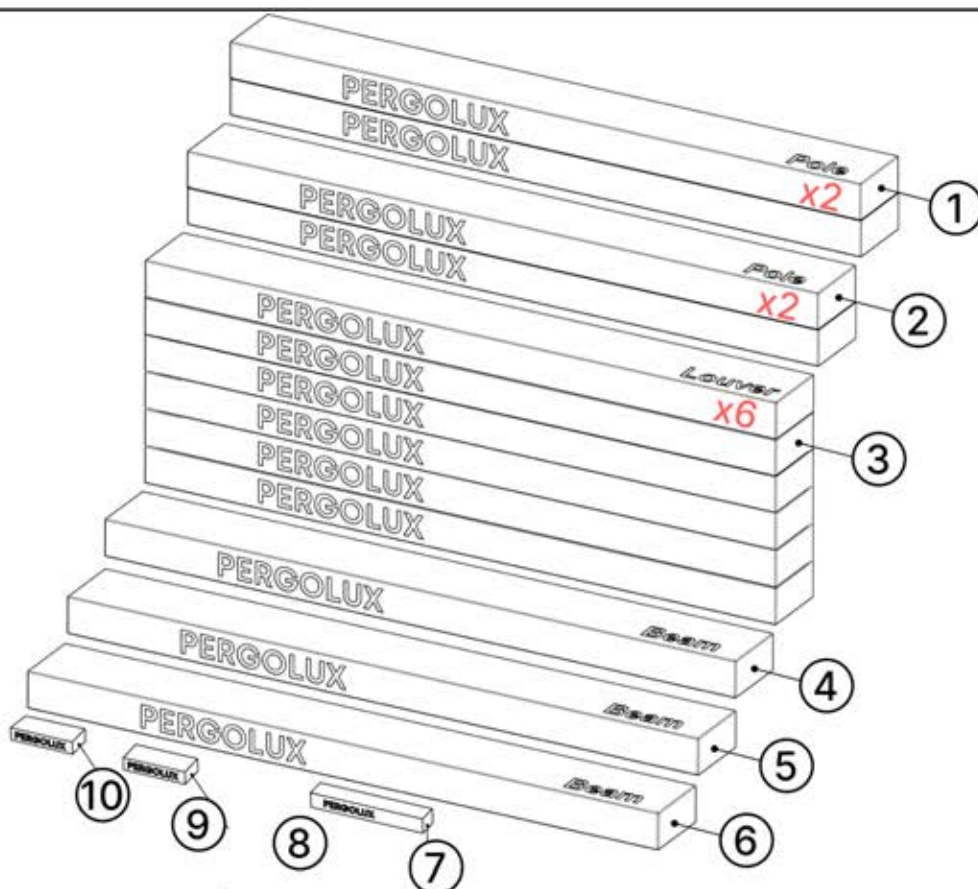

INFORMATION

3mm, 4mm, 5mm

TX15, TX20, TX25, TX30

PACKAGE OVERVIEW

ORDER	ANTHRACITE	WHITE	BLACK
①	C120	L219	L217
②	C123	C125	C124
③	L215	L220	L218
④	B235	B260	B258
⑤	B256	B272	B270
⑥	B268	B273	B271
⑦	MOTOR		
⑧	WHITE / RGB LED		
⑨	CONTROL BOX		
⑩	POWER CABLE		