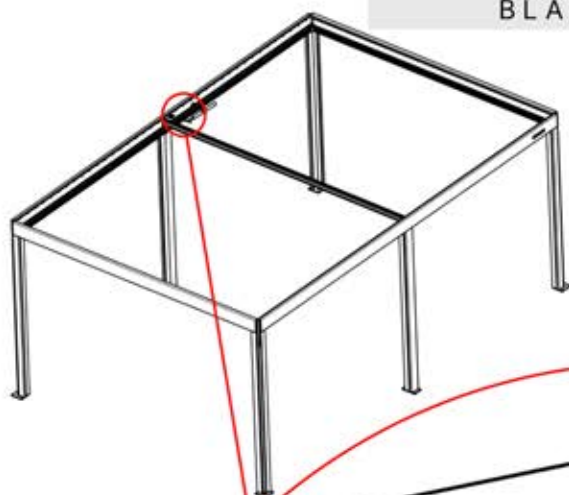

25

7
ELECTRIC MOTOR

4
ANTHRACITE: B235
WHITE: B243
BLACK: B239

PN-200001562
1x

PN-200001946
1x