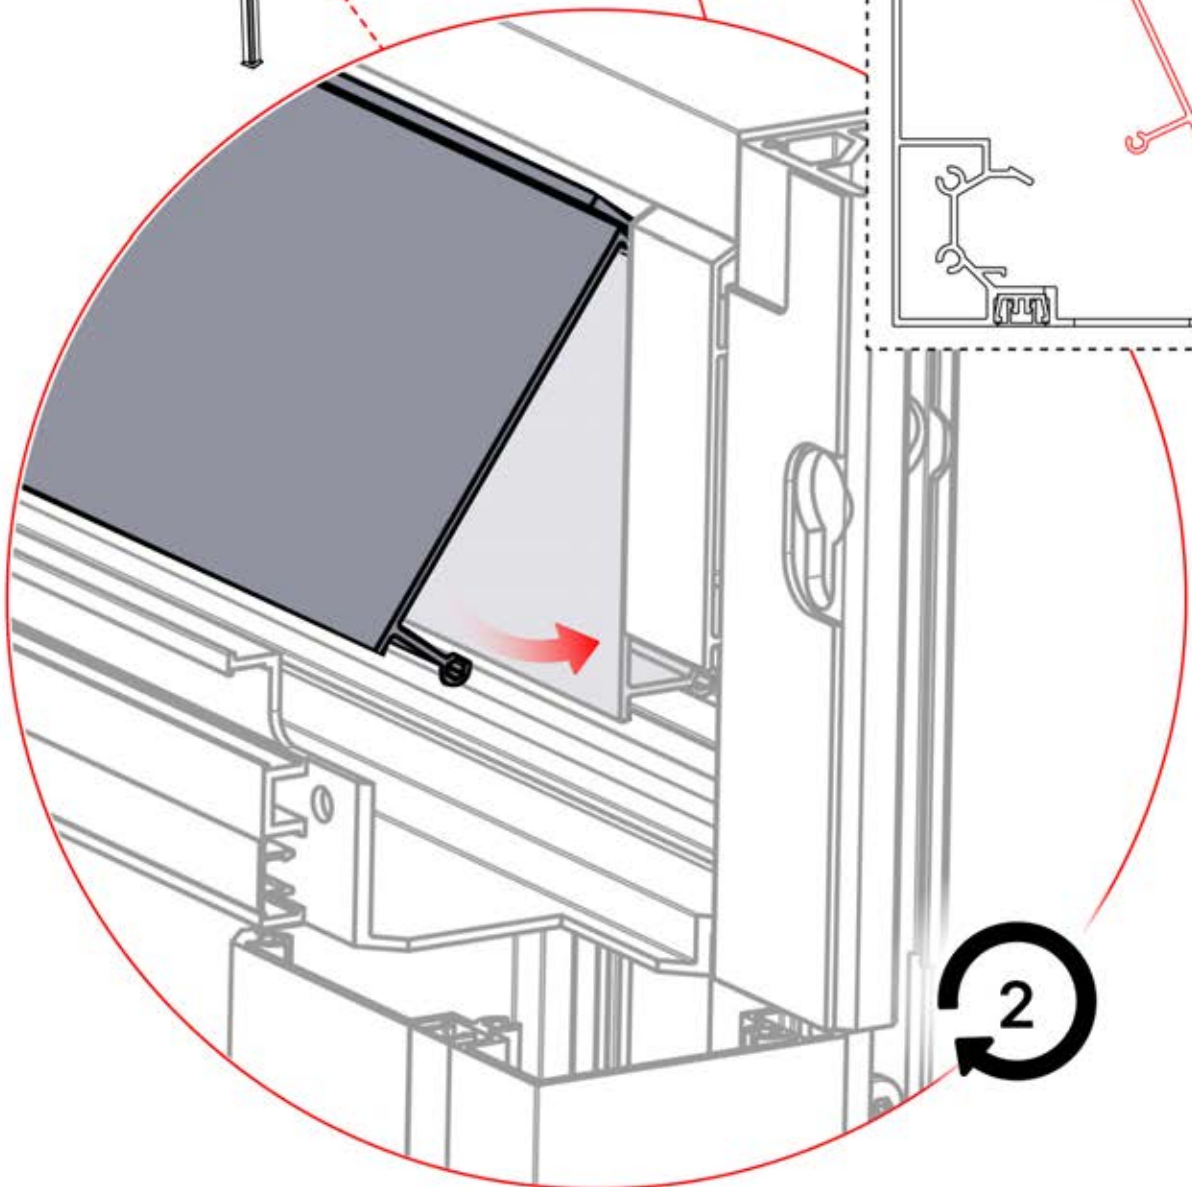

36

x1
PERGOLUX

5

ANTHRACITE: B256
WHITE: B260
BLACK: B258

PN-200003554
2x