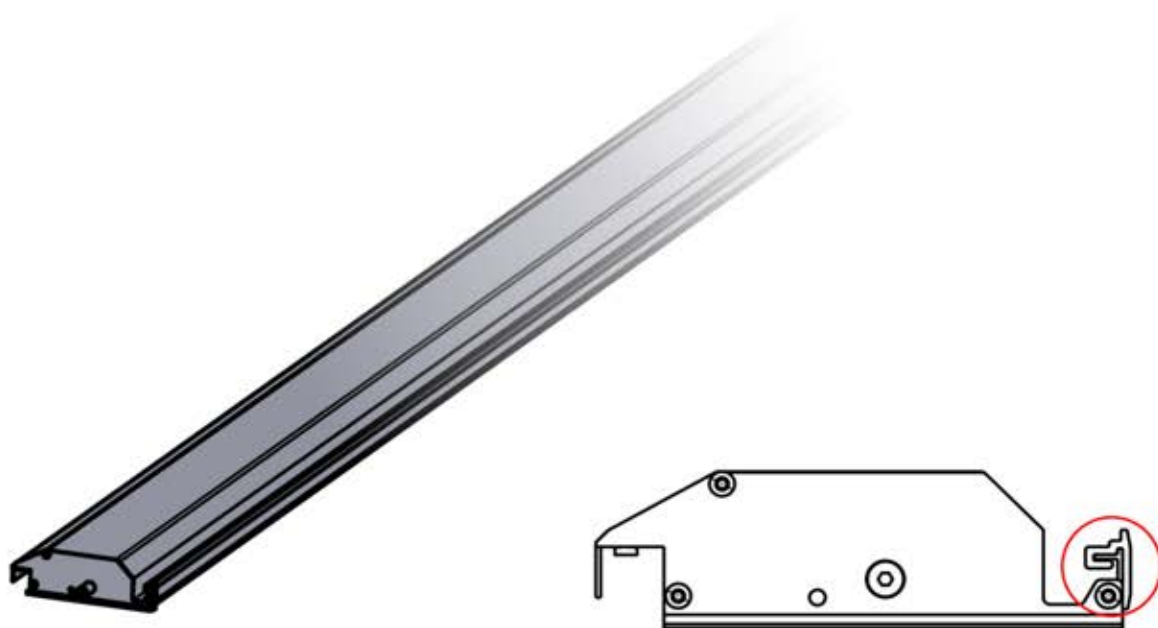

Matter
Antenna Clip
1x

39

Remote
Controller

Adjust motor to
prepare for
assembly on step 40

40

4

ANTHRACITE: B235
WHITE: B243
BLACK: B239

ITEMS IN BOX