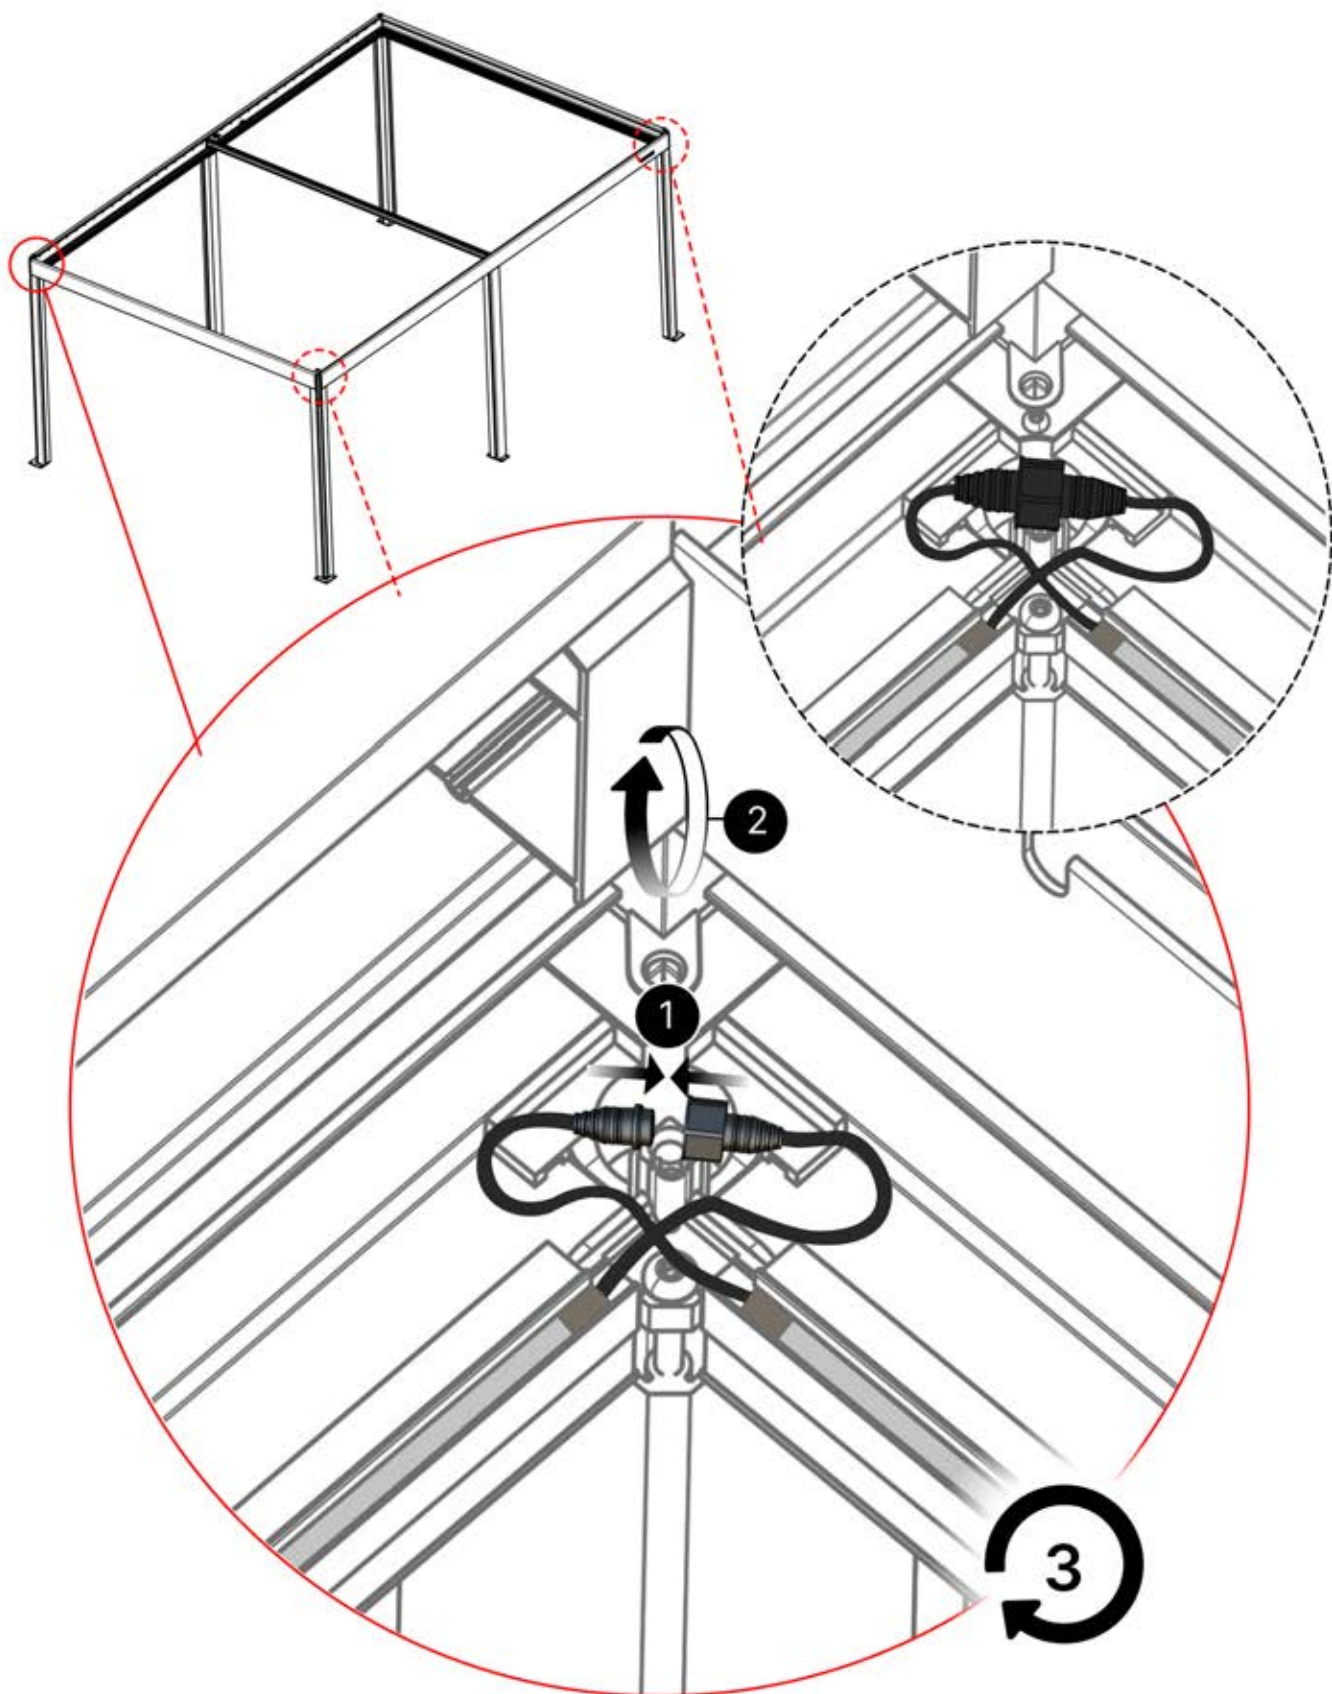

Handle with care.

When installing the light strip, do not pull or bend the wires on both sides with force, as this may cause the solder joints to fall off.

Important! Please watch all the videos before starting the assembly.

The videos contain important information relevant to the assembly process.

IMPORTANT INFORMATION

INFORMATION

16

17

Tip: For a smoother LED installation, spray the track with soapy water before mounting.

18

19