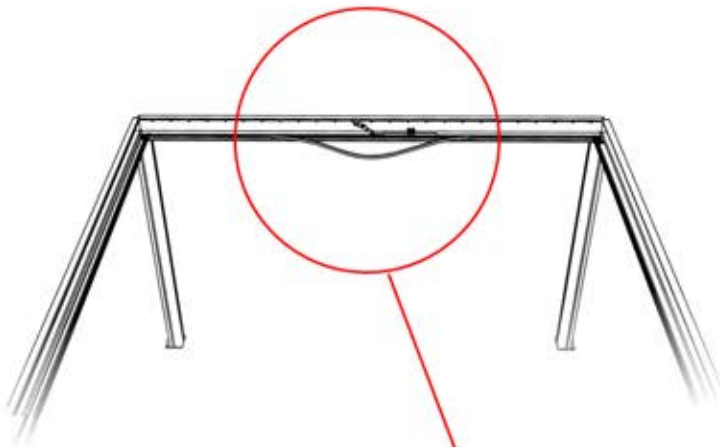

Handle with care.

When installing the light strip, do not pull or bend the wires on both sides with force, as this may cause the solder joints to fall off.

Important! Please watch all the videos before starting the assembly.

The videos contain important information relevant to the assembly process.

IMPORTANT INFORMATION

INFORMATION

16

17

Tip: For a smoother LED installation, spray the track with soapy water before mounting.

18

19