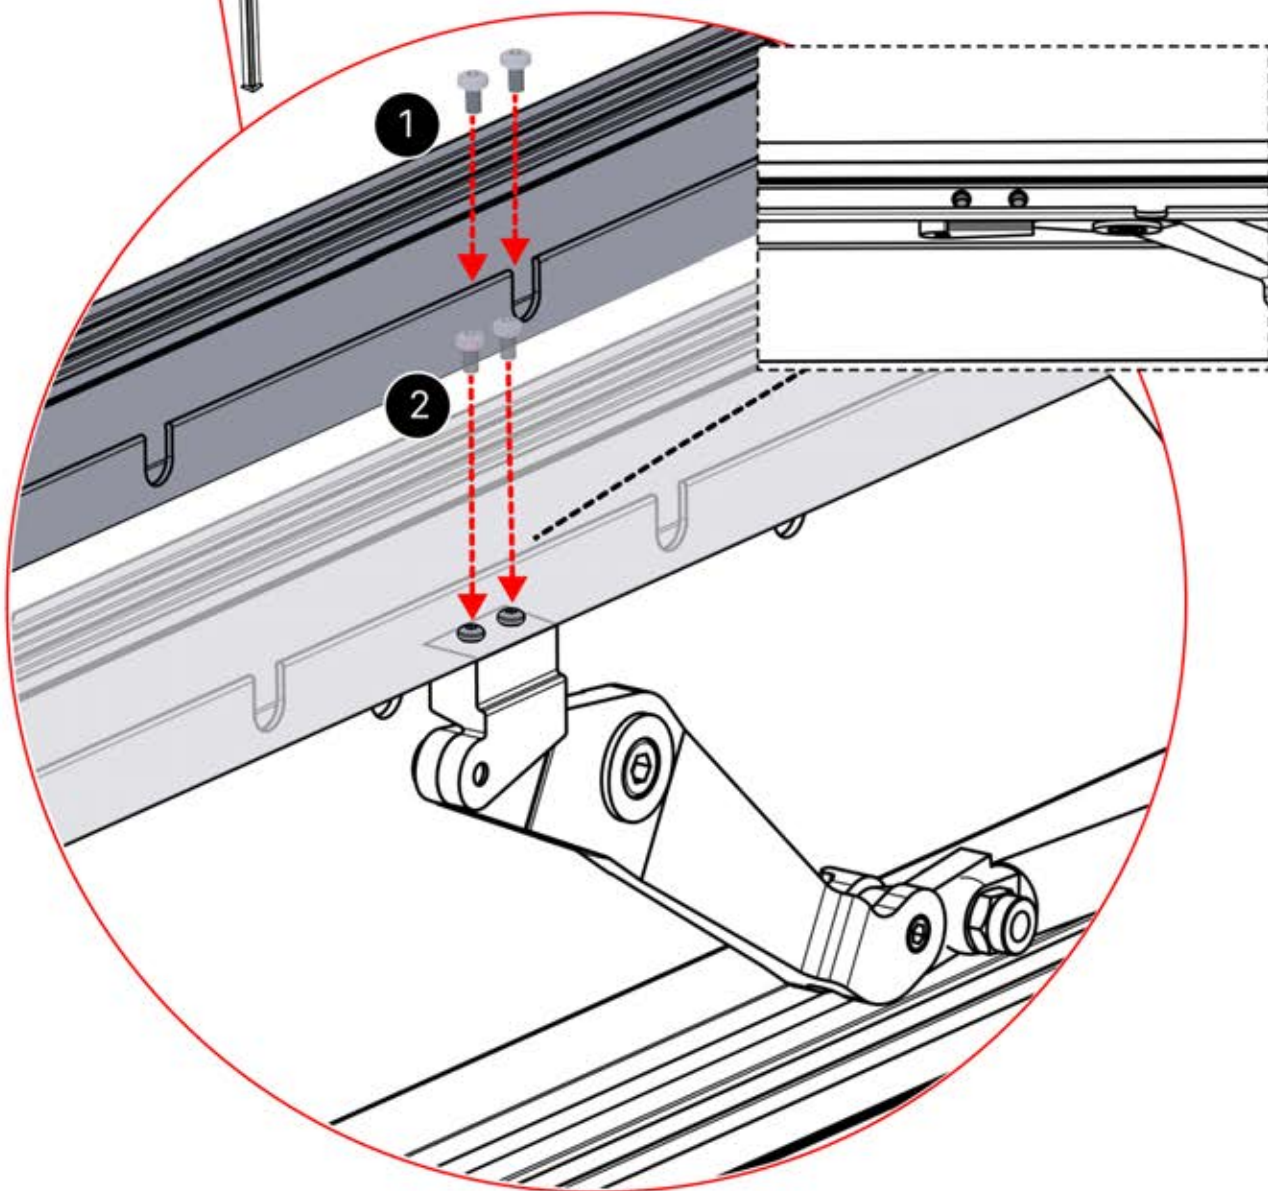

Matter
Antenna Clip
1x

39

Remote
Controller

Adjust motor to
prepare for
assembly on step 40

40

4

ANTHRACITE: B235
WHITE: B243
BLACK: B239

ITEMS IN BOX