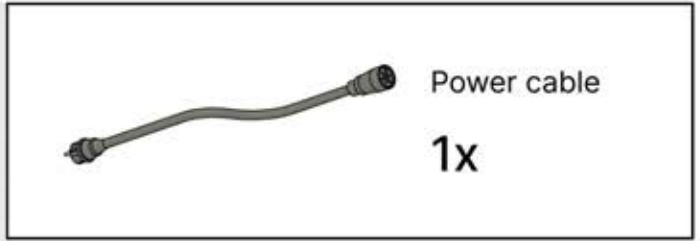

!
Control Box can be
installed on
Preferred W BEAM

27

4

ANTHRACITE: B235
WHITE: B243
BLACK: B239

PN-200000568

1x

28

!
Power Cable can be
routed through all
the Poles.