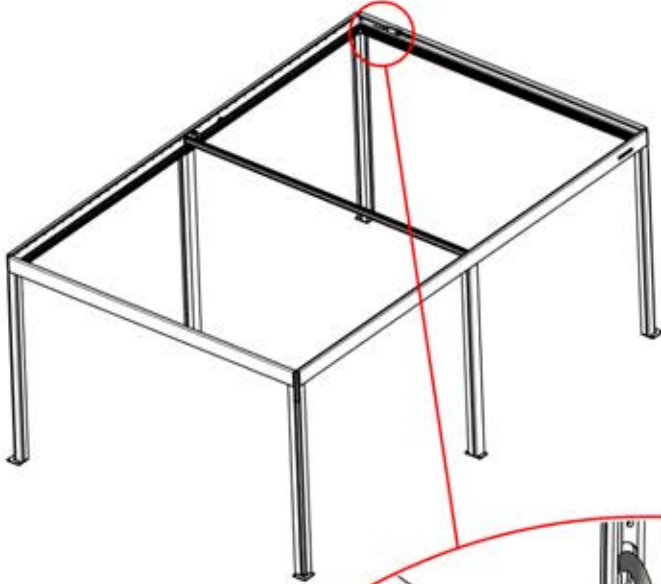

!
Control Box can be
installed on
Preferred W BEAM

27

4

ANTHRACITE: B235
WHITE: B243
BLACK: B239

PN-200000568

1x

28

!
Power Cable can be
routed through all
the Poles.