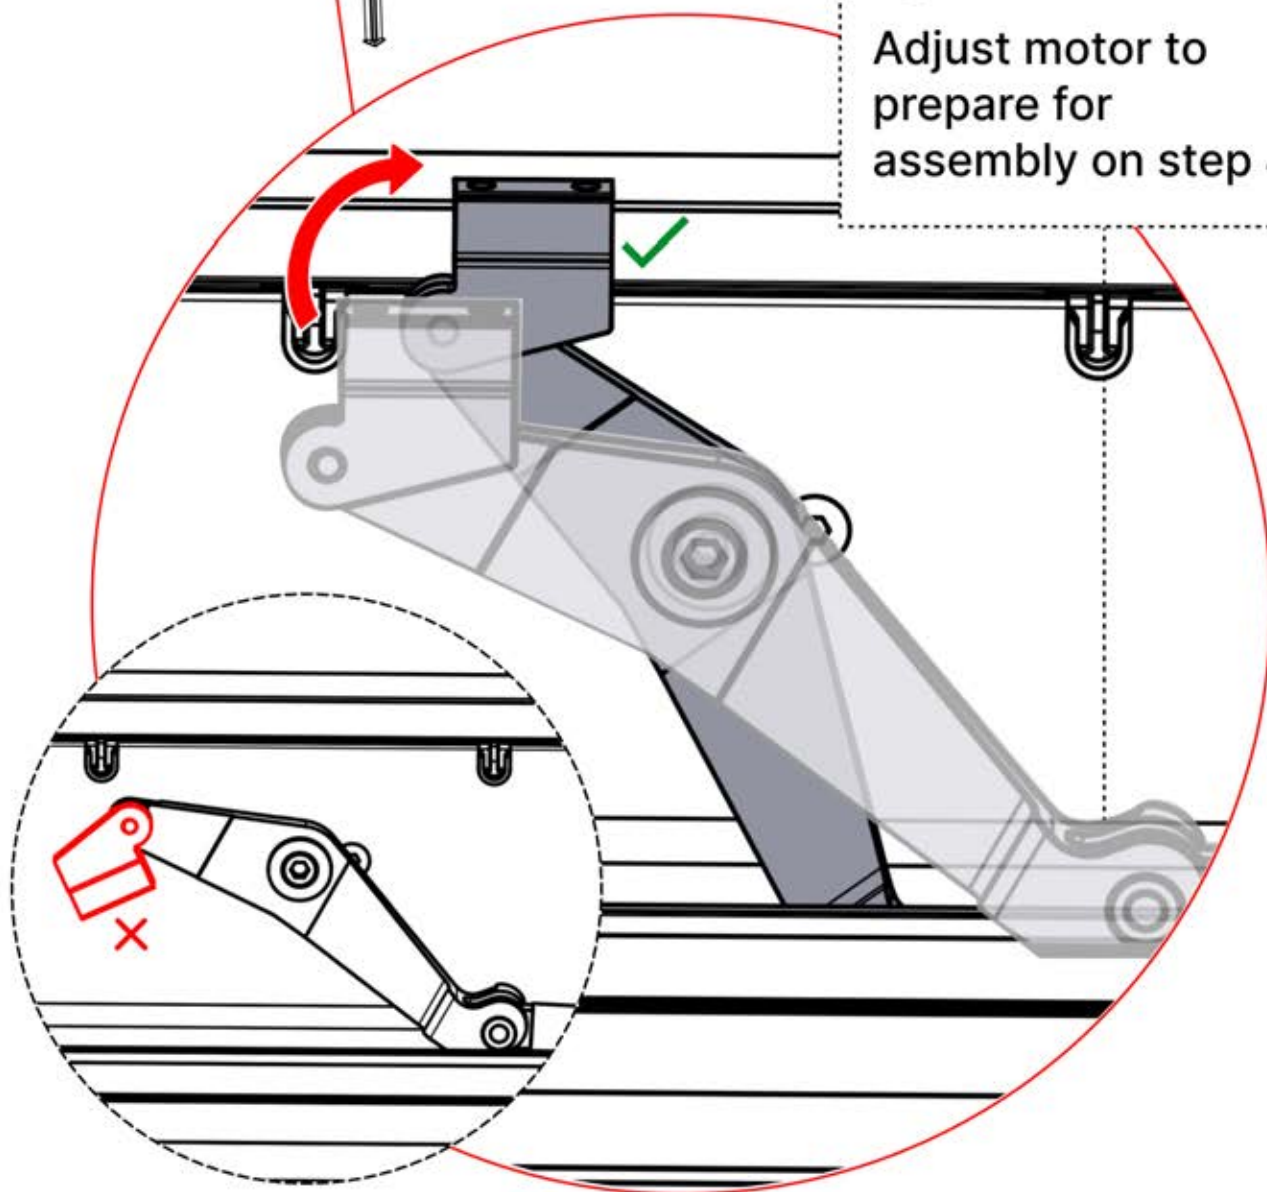

Matter
Antenna Clip
1x

39

Remote
Controller

Adjust motor to
prepare for
assembly on step 40

40

4

ANTHRACITE: B235
WHITE: B243
BLACK: B239

ITEMS IN BOX