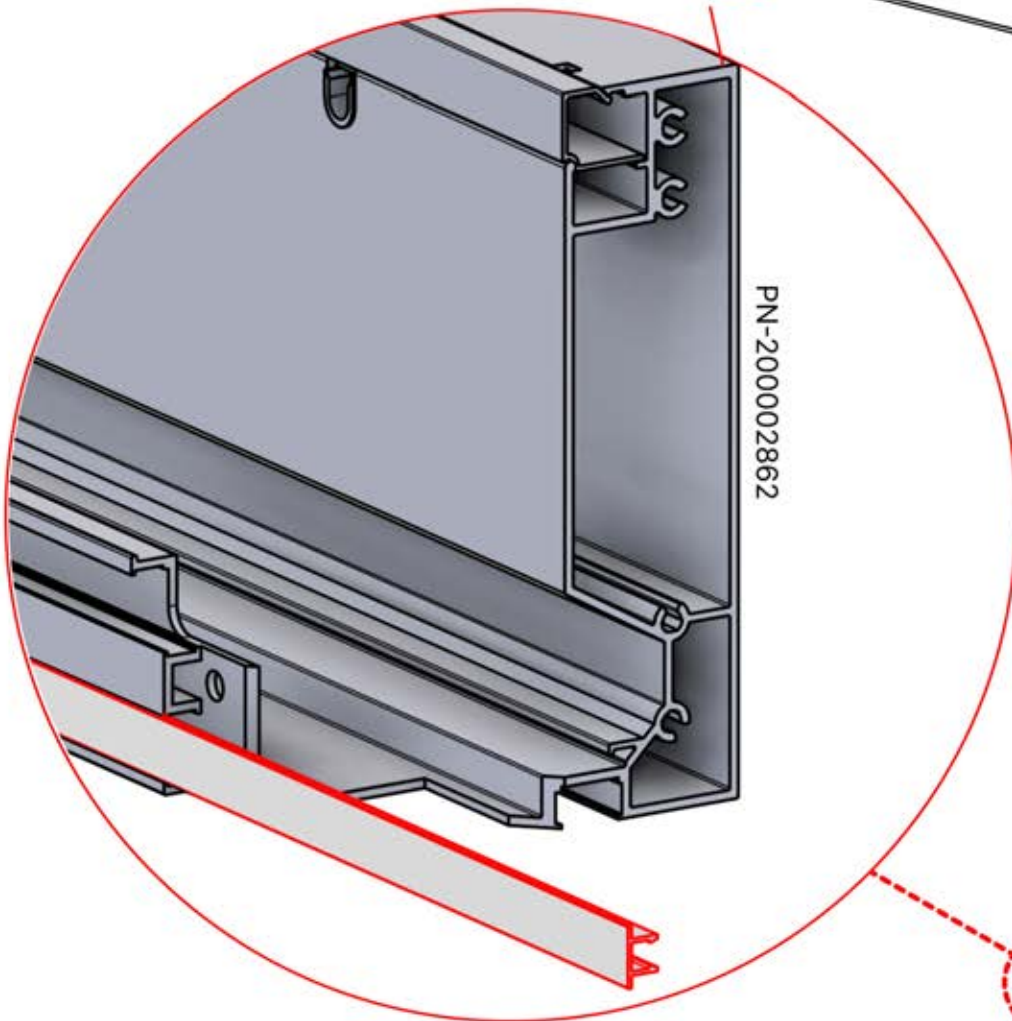

INFORMATION

Are you installing a heater, fan or LED lights?

It is recommended to remove both snap-fit covers from the beam now.

Cover and clips

PN-200000512
SnapFIT COVER CLIP

SnapFIT cover