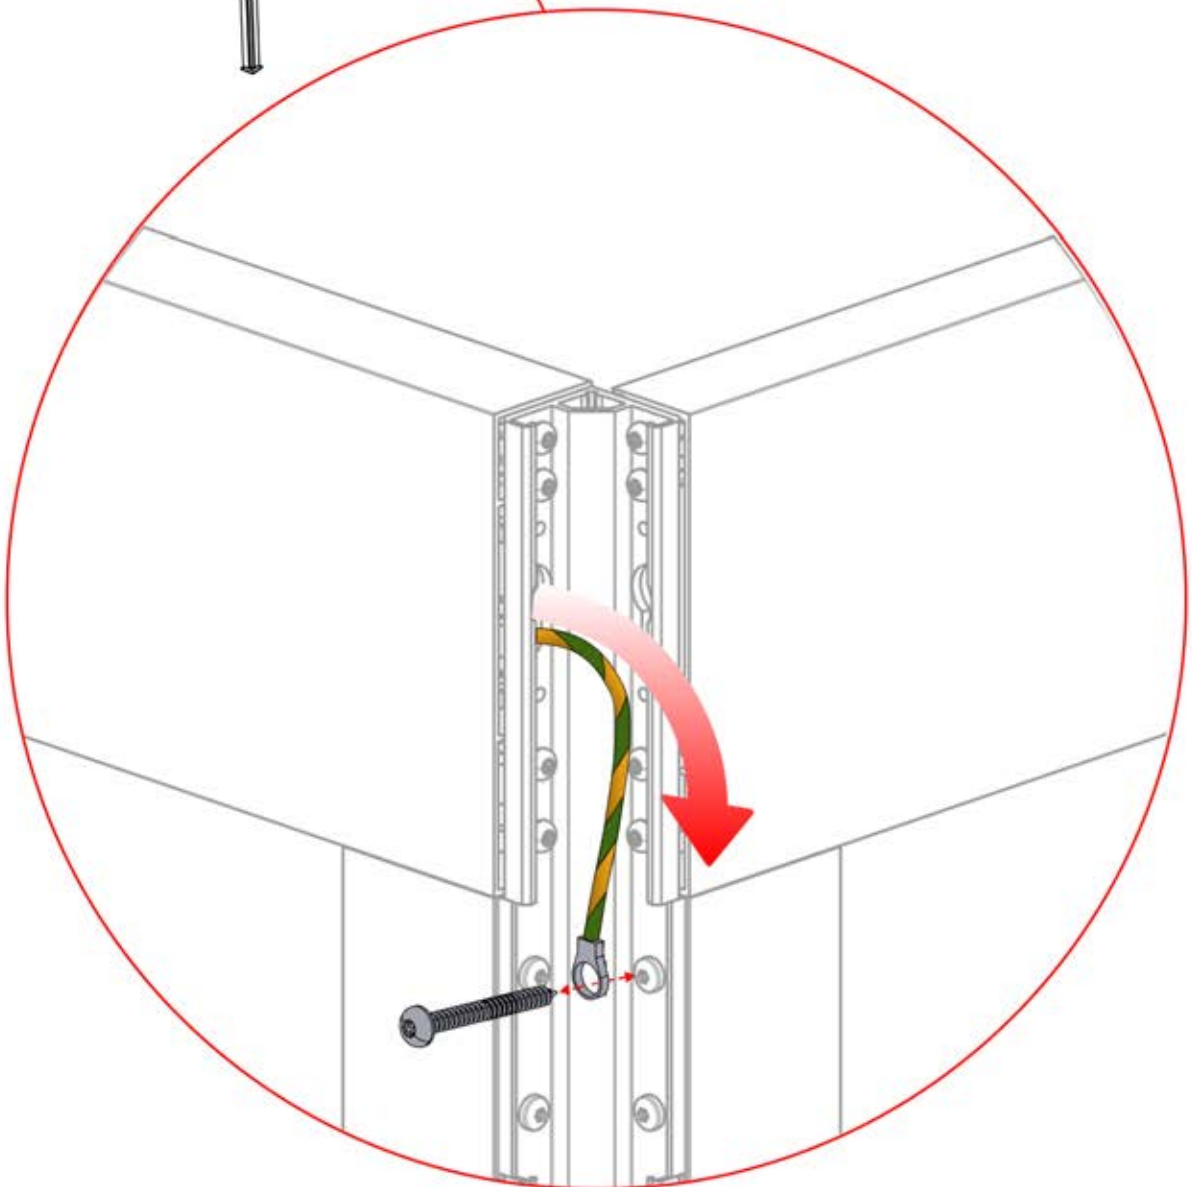

!
Control Box can be
installed on
Preferred W BEAM

27

4

ANTHRACITE: B235
WHITE: B243
BLACK: B239

PN-200000568

1x

28

!
Power Cable can be
routed through all
the Poles.