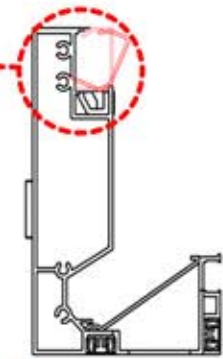

SnapFIT cover

INFORMATION

ANTHRACITE: B235
 WHITE: B243
 BLACK: B239

ANTHRACITE: B256
 WHITE: B260
 BLACK: B258

PN-200003355

PN-200003290

PN-200002862

01