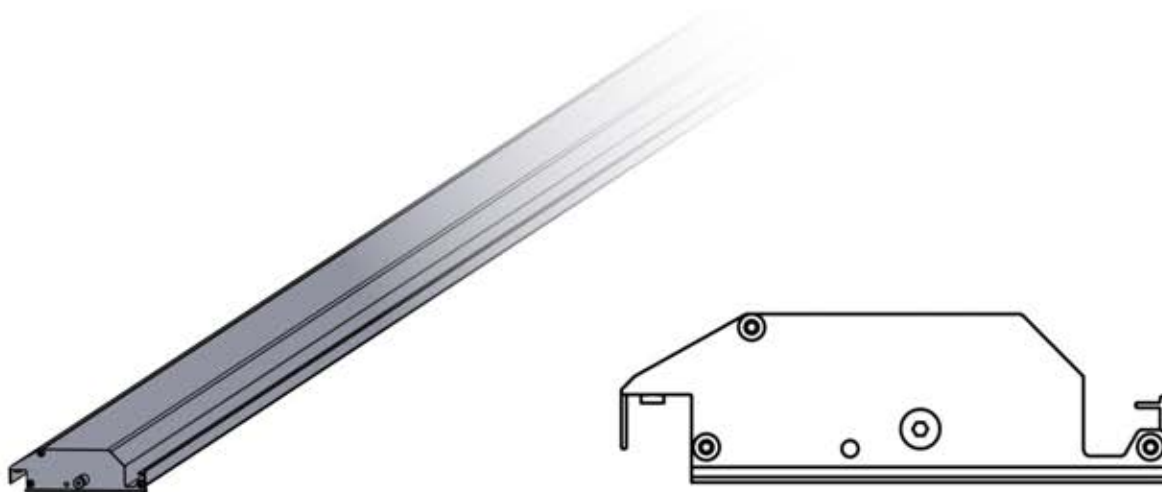

Standard

ANTHRACITE: L215
WHITE: L219
BLACK: L217

PLR 150 G2 PRO LOUVER STD FS 4M
PACKAGE

PN-200002629

36x