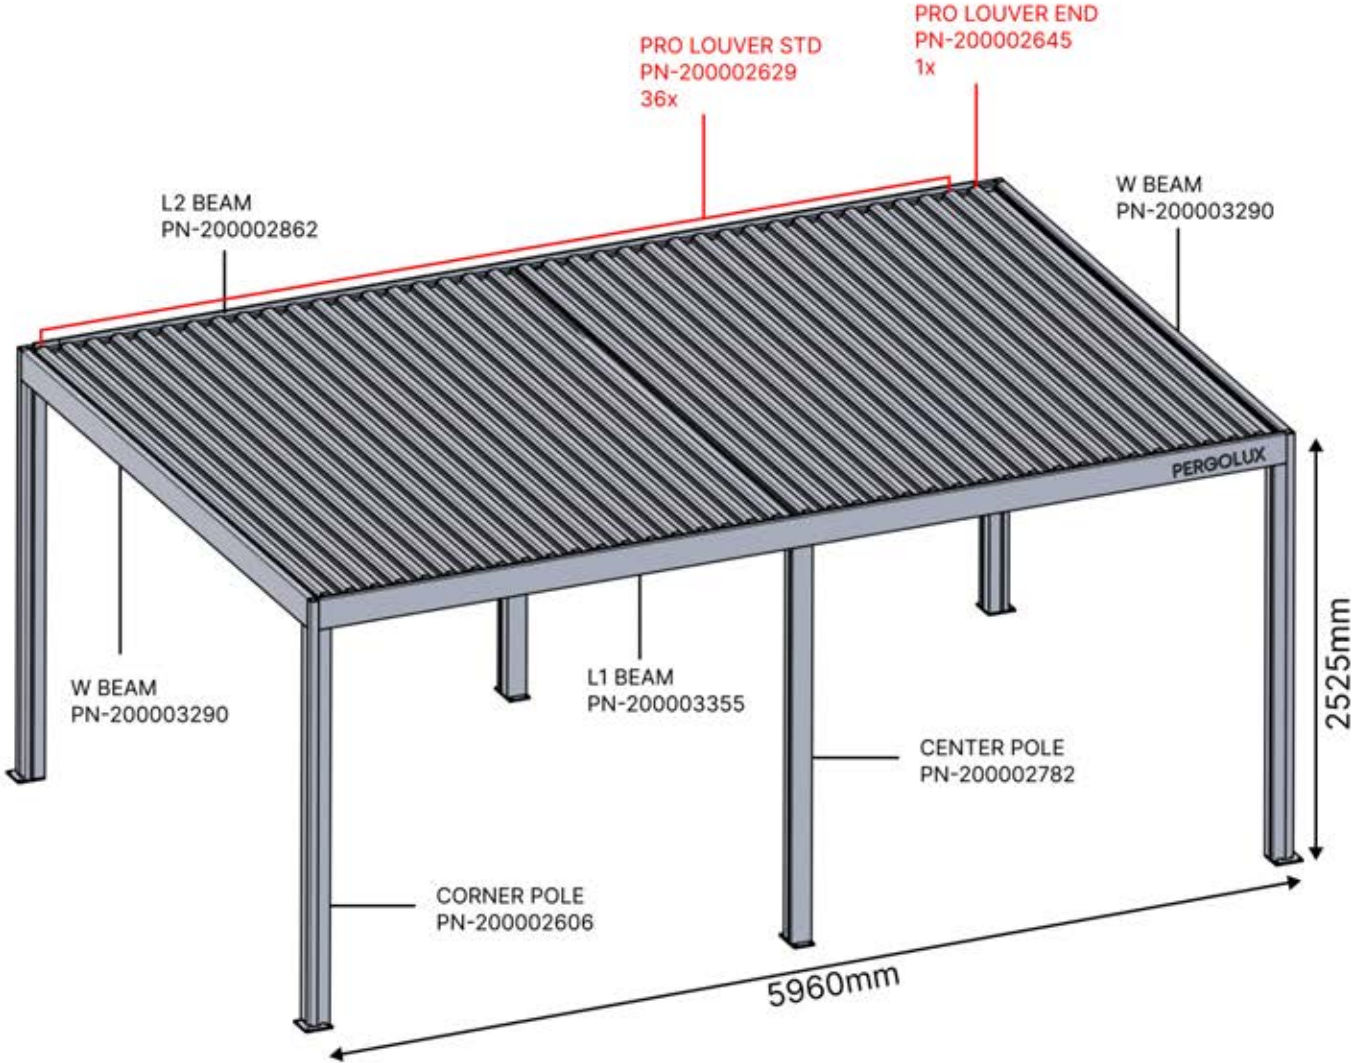

CONTROL BOX

[View Manual](#)

PERGOLUX | PERGOLA PRO FREESTANDING S4

3 x 6 M

3 x 6 M

INFORMATION

Are you installing a screen, slat wall or glass wall?

It is recommended to remove these Snapfit covers and clips now before installing the pergola.