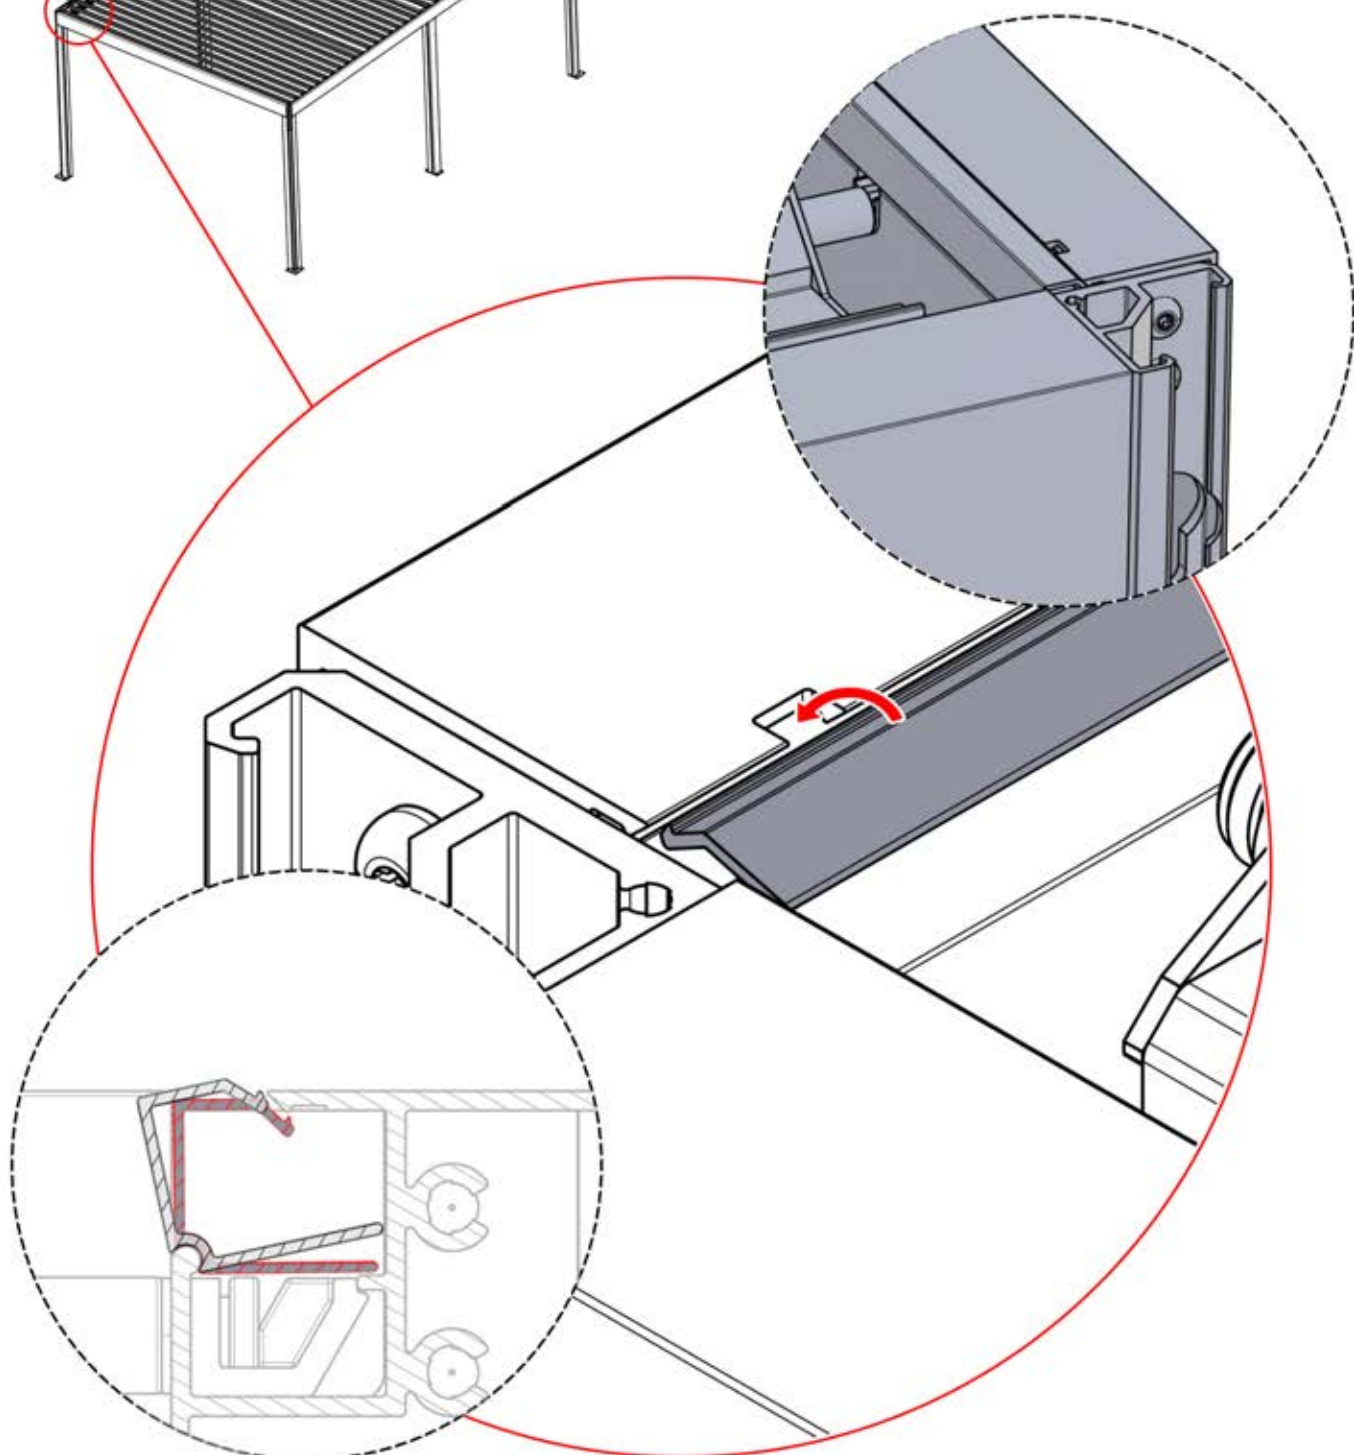

50

4

ANTHRACITE: B235
WHITE: B243
BLACK: B239