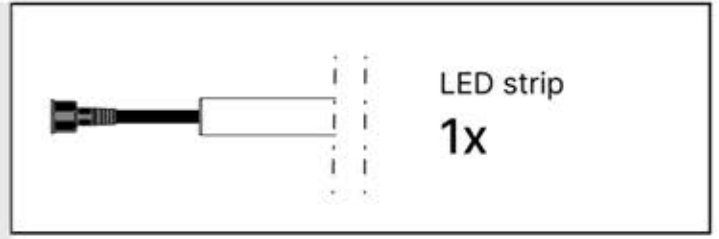

The videos contain important information relevant to the assembly process.

IMPORTANT INFORMATION

INFORMATION

16

17

Tip: For a smoother LED installation, spray the track with soapy water before mounting.

18

19