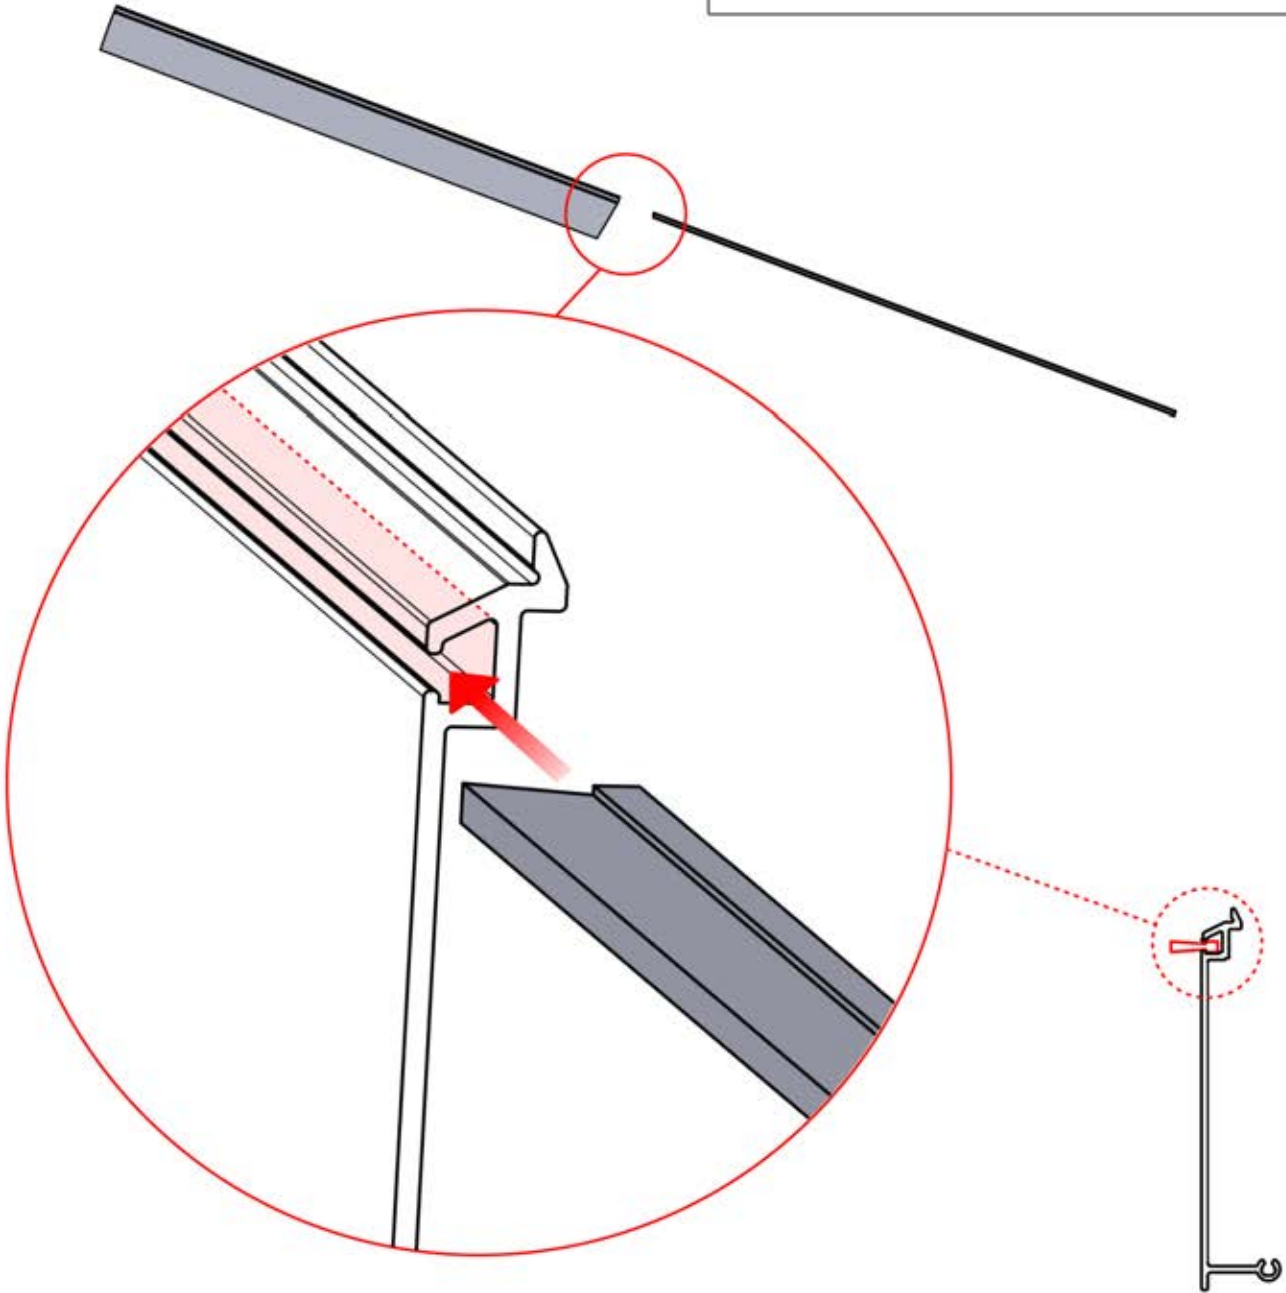

INFORMATION

5

ANTHRACITE: B256
WHITE: B260
BLACK: B258

PN-200003554
2x

PN-200003397
2x