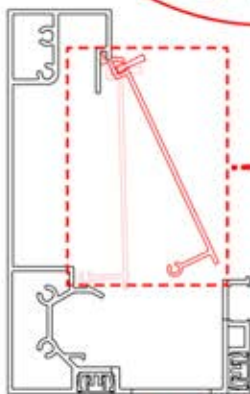

SnapFIT cover

INFORMATION

ANTHRACITE: B235
 WHITE: B243
 BLACK: B239

ANTHRACITE: B256
 WHITE: B260
 BLACK: B258

PN-200003355

PN-200003290

PN-200002862

01