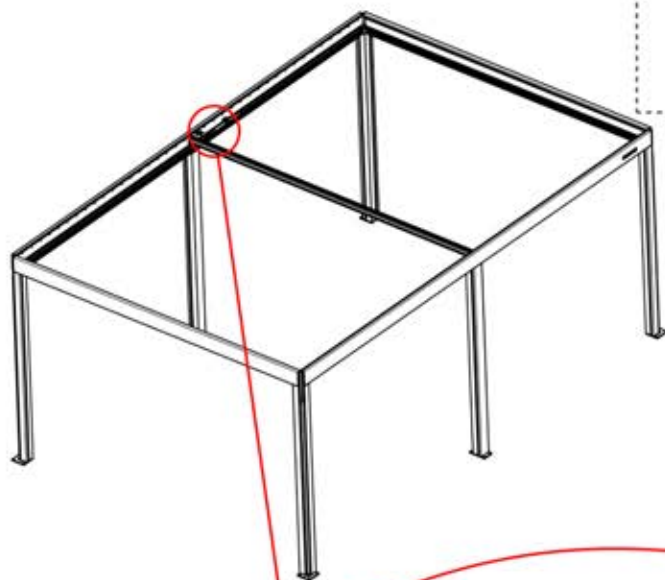

Matter
Antenna Clip
1x

39

Remote
Controller

Adjust motor to
prepare for
assembly on step 40

40

4

ANTHRACITE: B235
WHITE: B243
BLACK: B239

ITEMS IN BOX