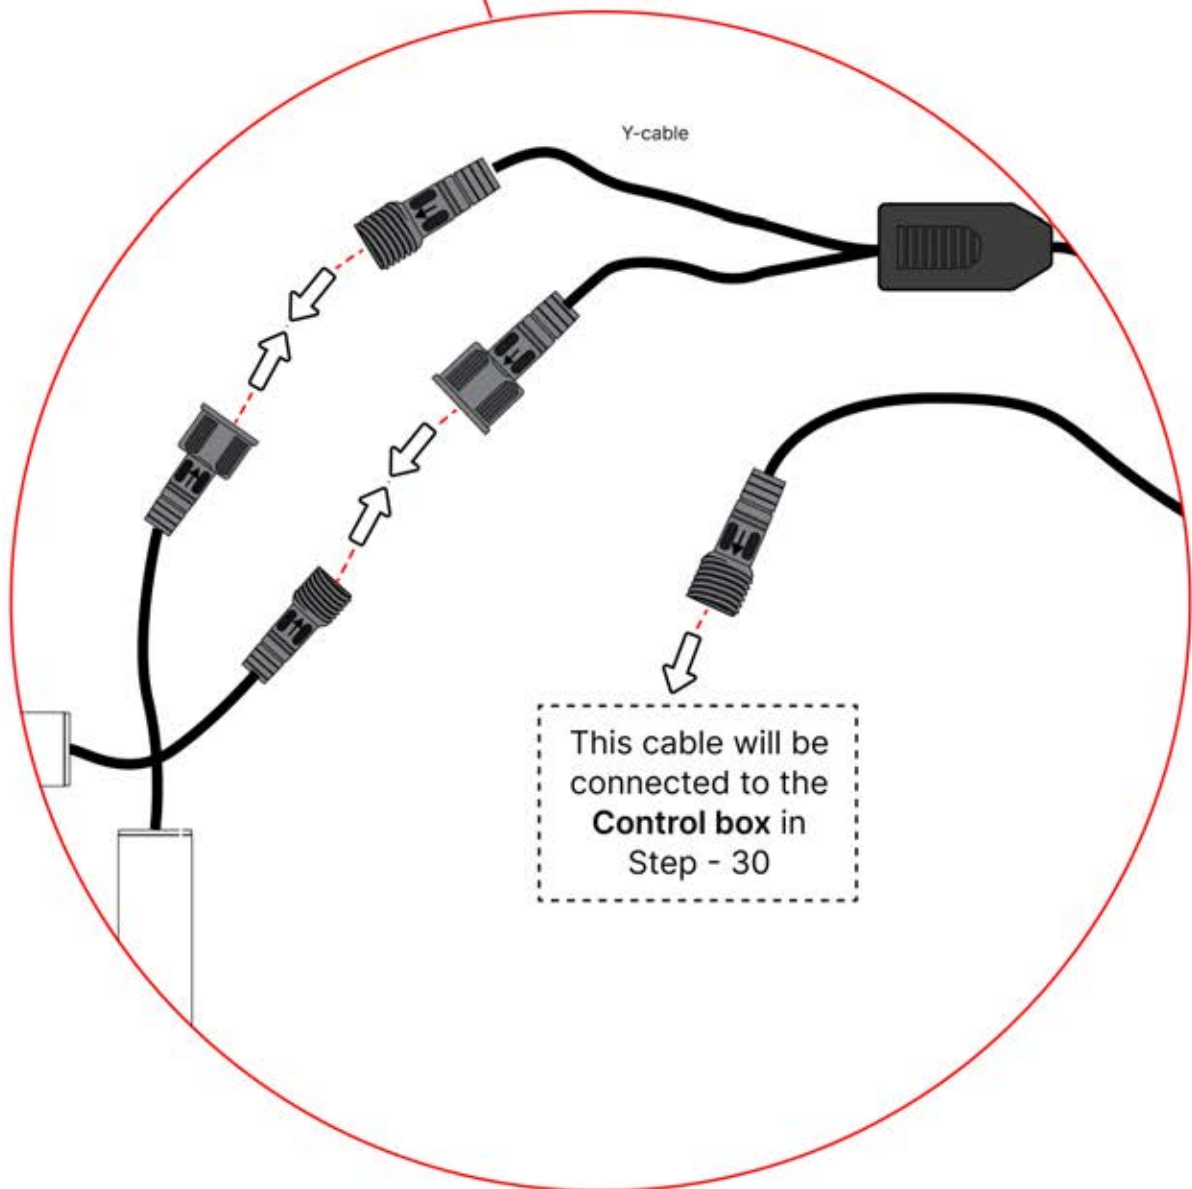

Handle with care.

When installing the light strip, do not pull or bend the wires on both sides with force, as this may cause the solder joints to fall off.

Important! Please watch all the videos before starting the assembly.

The videos contain important information relevant to the assembly process.

IMPORTANT INFORMATION

INFORMATION

16

17

Tip: For a smoother LED installation, spray the track with soapy water before mounting.

18

19