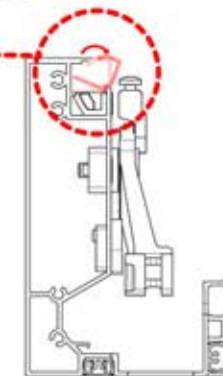

SnapFIT cover

INFORMATION

ANTHRACITE: B235
 WHITE: B243
 BLACK: B239

ANTHRACITE: B256
 WHITE: B260
 BLACK: B258

PN-200003355

PN-200003290

PN-200002862

01