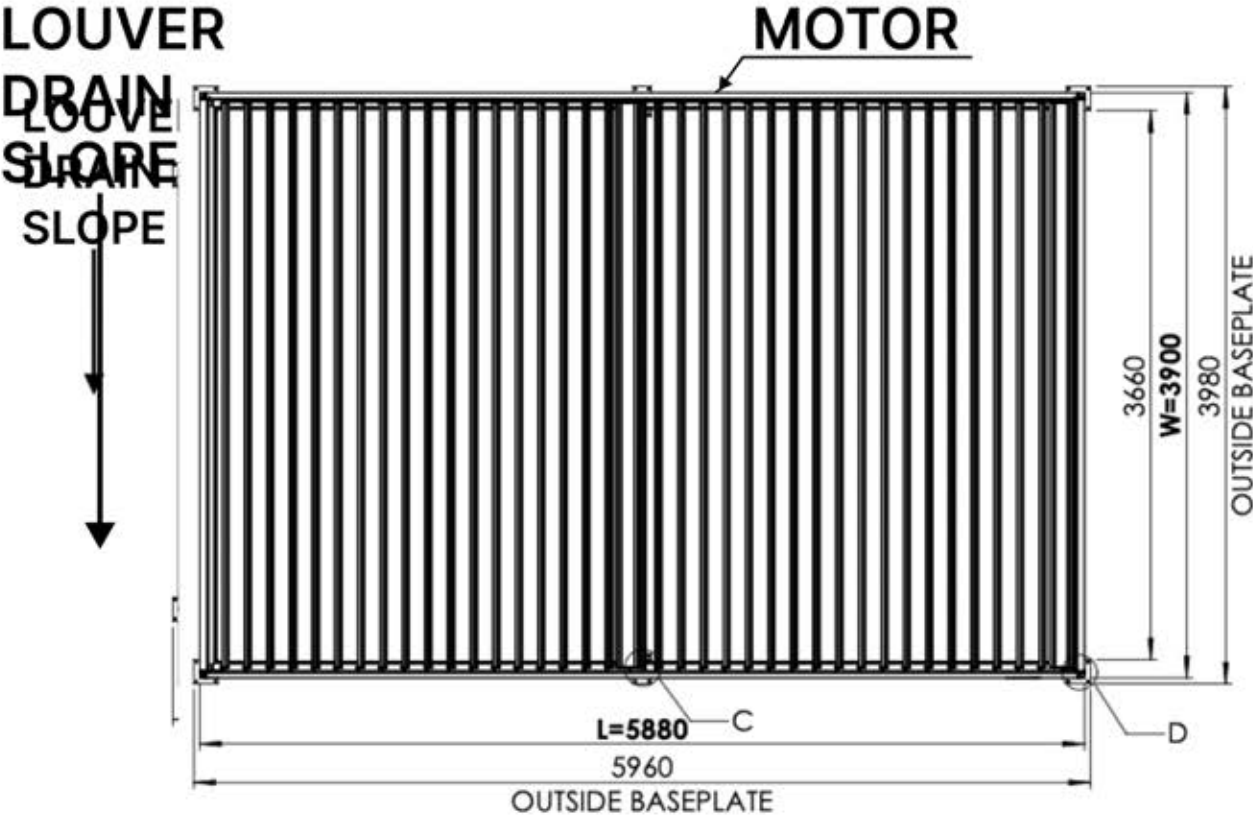

CONTROL BOX

[View Manual](#)

PERGOLUX | PERGOLA PRO FREESTANDING S4

3 x 6 M

3 x 6 M

INFORMATION

Are you installing a screen, slat wall or glass wall?

It is recommended to remove these Snapfit covers and clips now before installing the pergola.