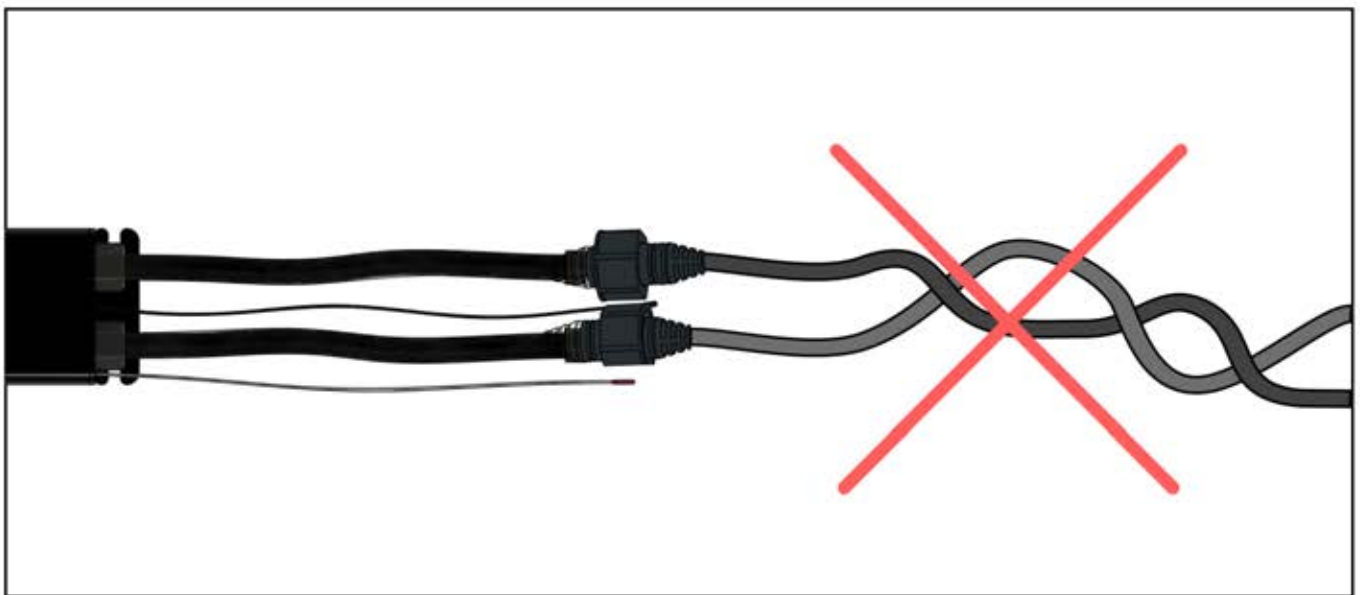

32

CONTROL BOX	S4	PN-200002683 5x
⚠ Keep the Matter Antenna wire free and do not tie them with LED and Motor wire		PN-200002684 10x