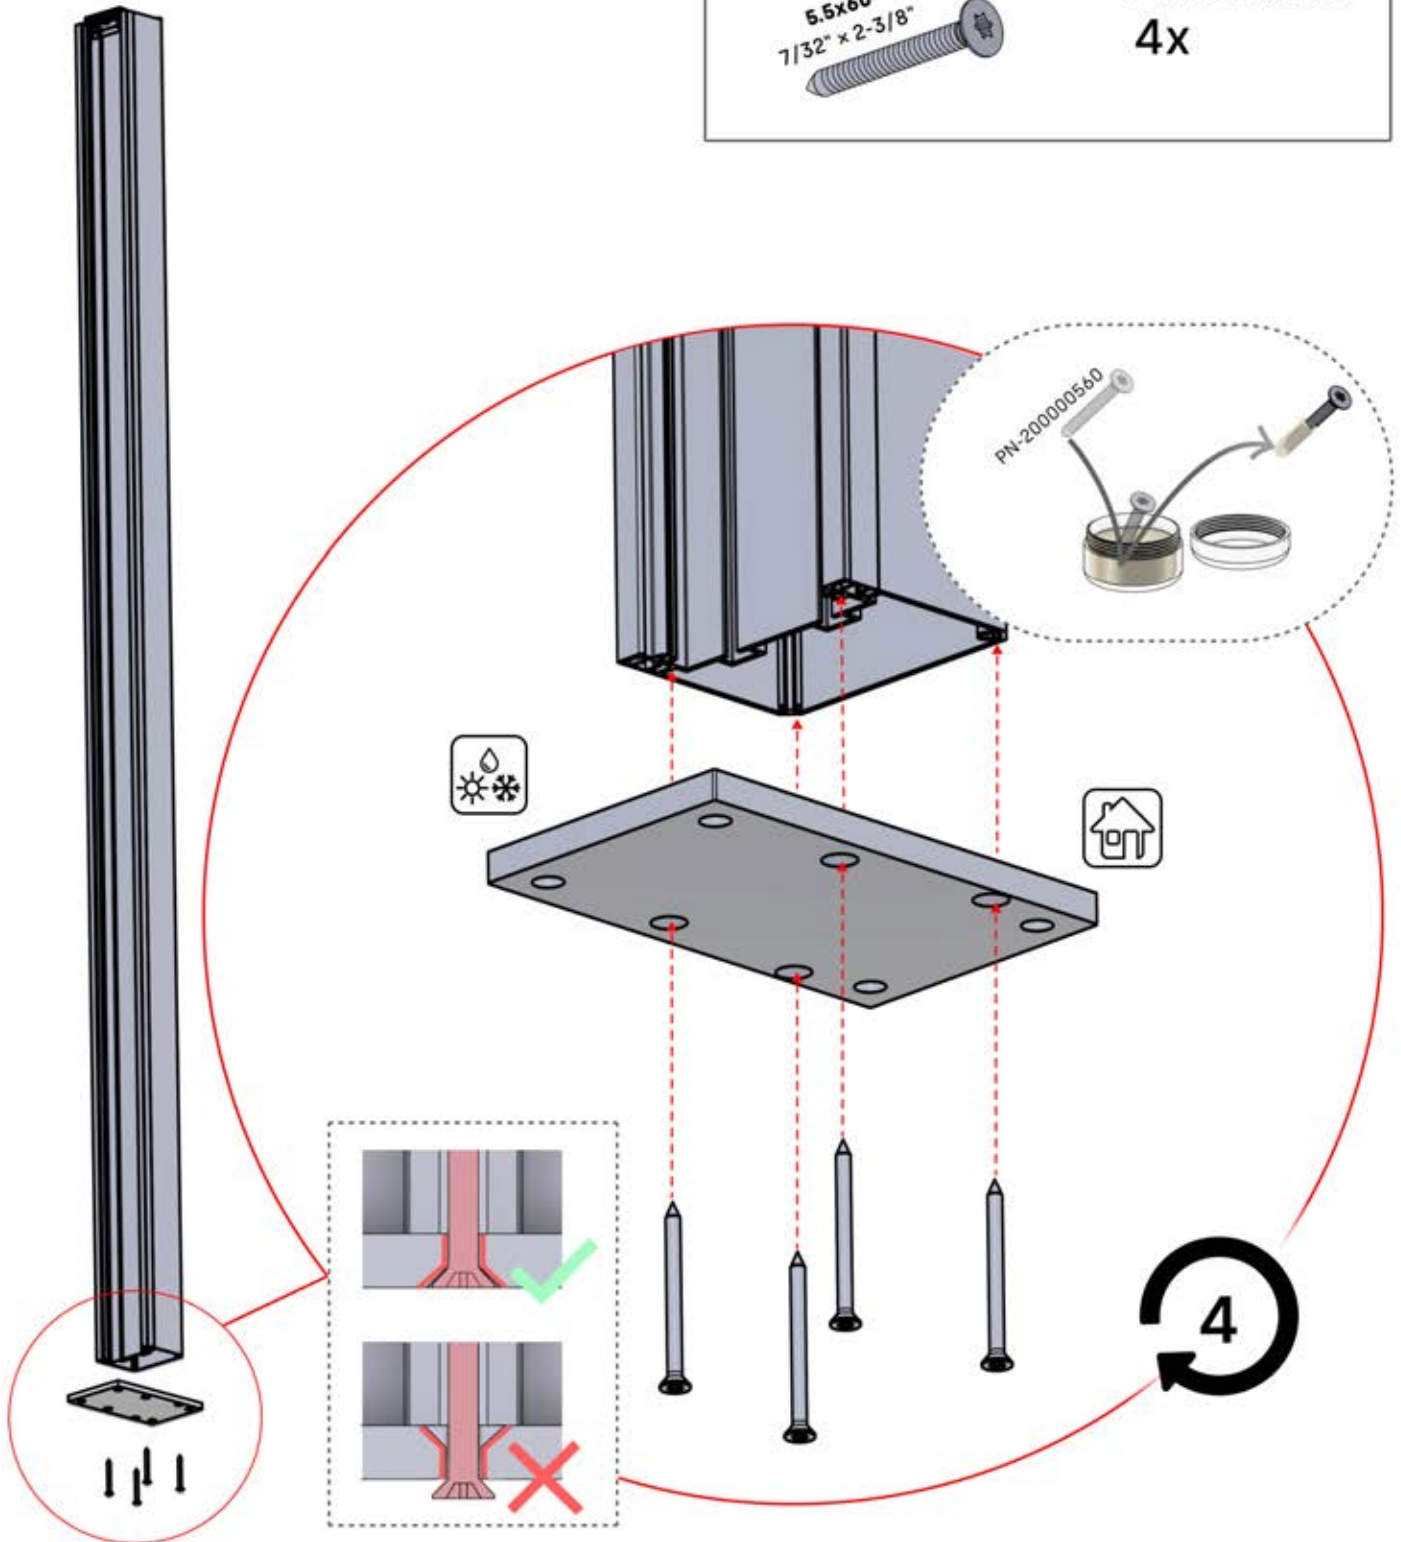

02

2

ANTHRACITE: C123
WHITE: C125
BLACK: C124

4

ANTHRACITE: B235
WHITE: B243
BLACK: B239