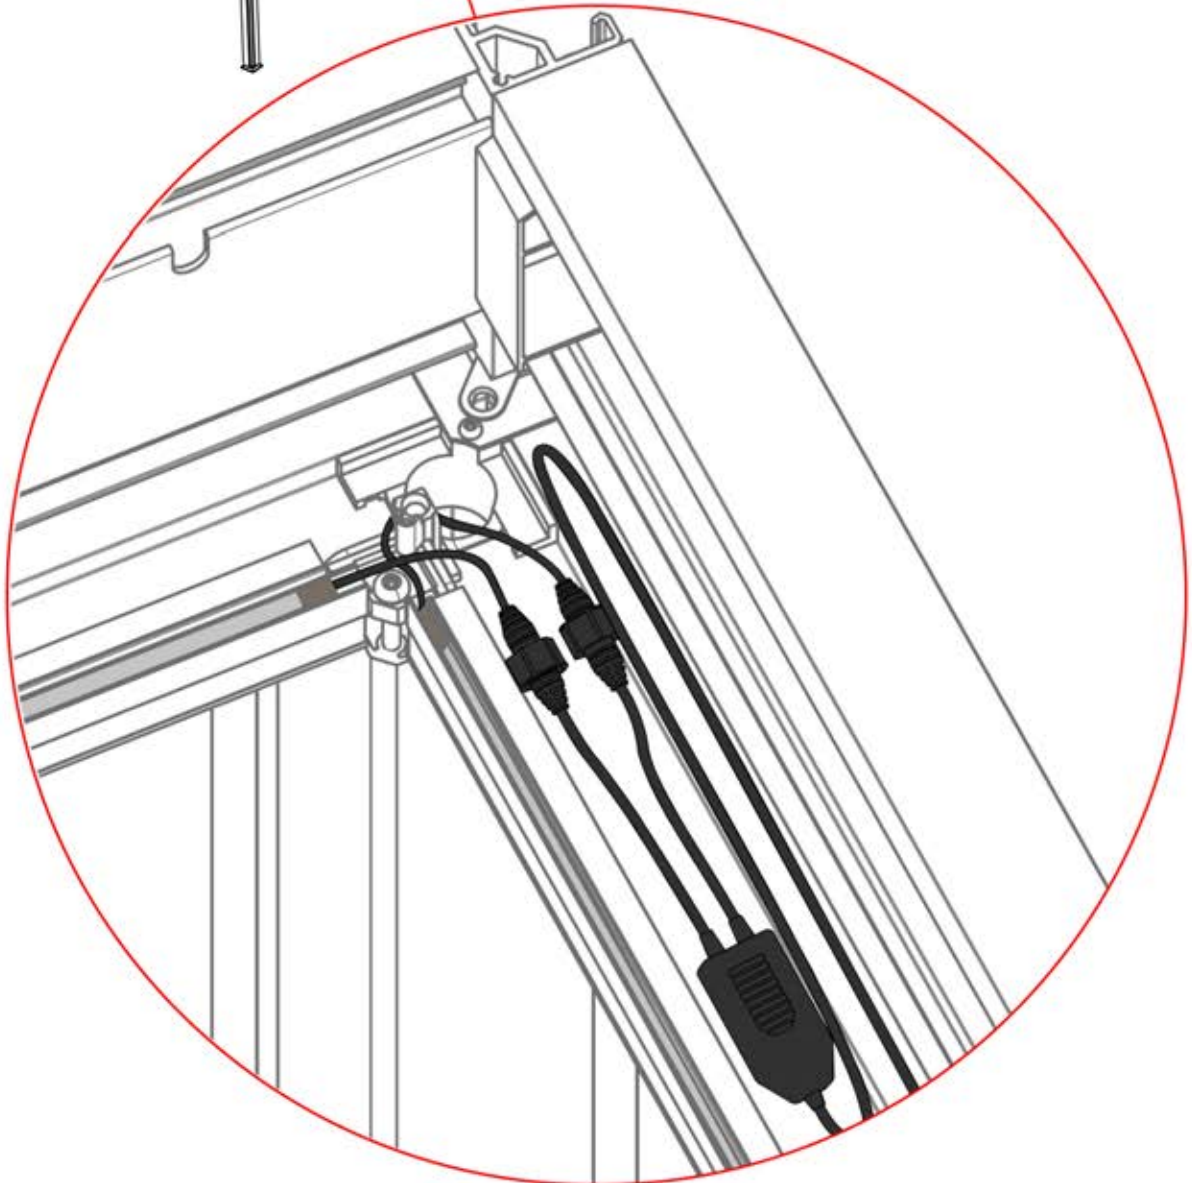

Handle with care.

When installing the light strip, do not pull or bend the wires on both sides with force, as this may cause the solder joints to fall off.

Important! Please watch all the videos before starting the assembly.

The videos contain important information relevant to the assembly process.

IMPORTANT INFORMATION

INFORMATION

16

17

Tip: For a smoother LED installation, spray the track with soapy water before mounting.

18

19