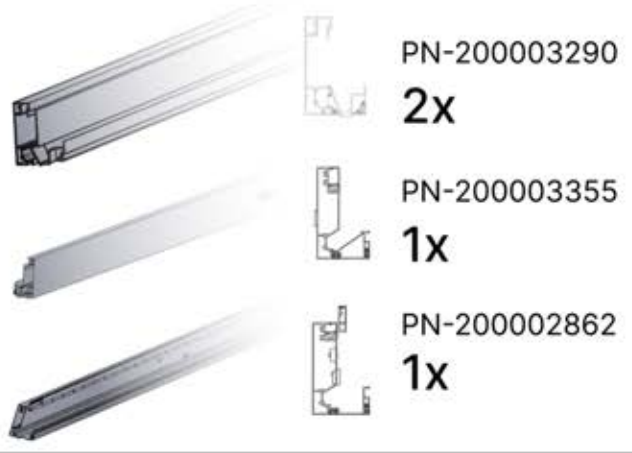

SnapFIT cover

INFORMATION

ANTHRACITE: B235
 WHITE: B243
 BLACK: B239

ANTHRACITE: B256
 WHITE: B260
 BLACK: B258

PN-200003355

PN-200003290

PN-200002862

01