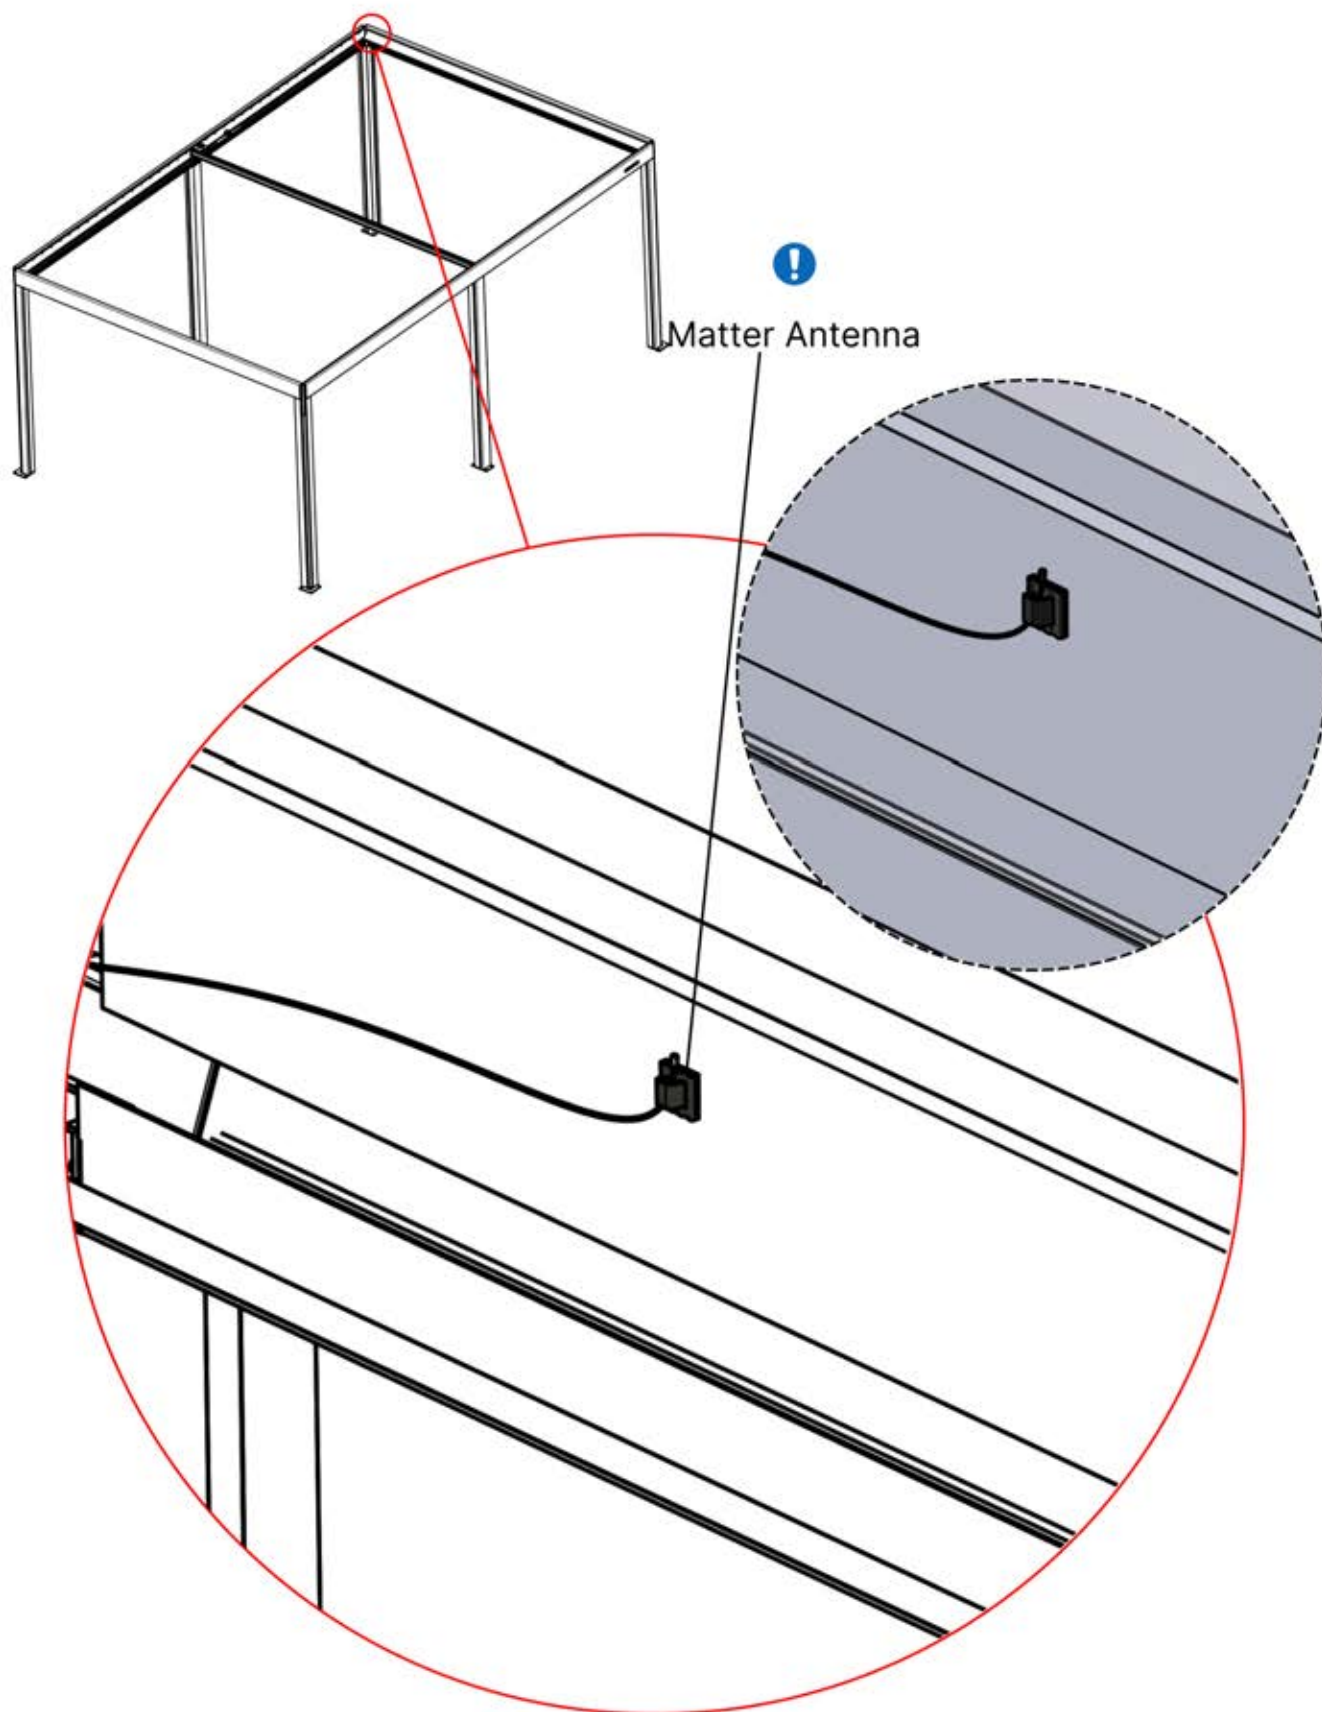

Matter
Antenna Clip
1x

39

Remote
Controller

Adjust motor to
prepare for
assembly on step 40

40

4

ANTHRACITE: B235
WHITE: B243
BLACK: B239

ITEMS IN BOX