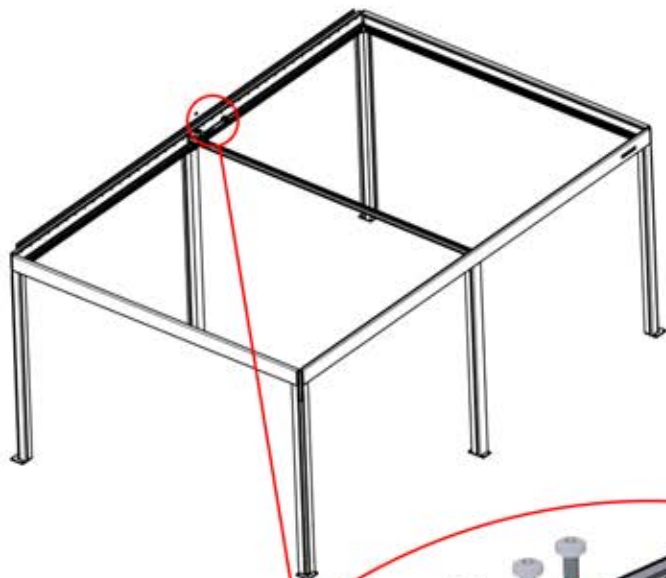

Matter
Antenna Clip
1x

39

Remote
Controller

Adjust motor to
prepare for
assembly on step 40

40

4

ANTHRACITE: B235
WHITE: B243
BLACK: B239

ITEMS IN BOX