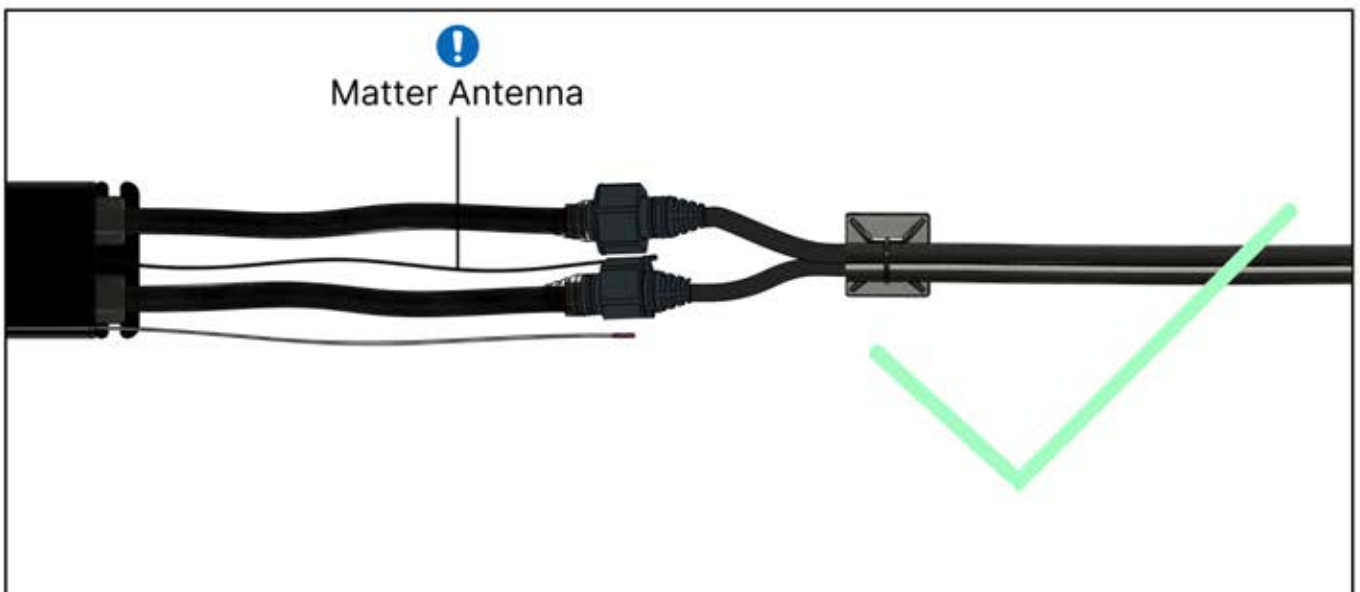

32

CONTROL BOX	S4	PN-200002683 5x
⚠ Keep the Matter Antenna wire free and do not tie them with LED and Motor wire		PN-200002684 10x