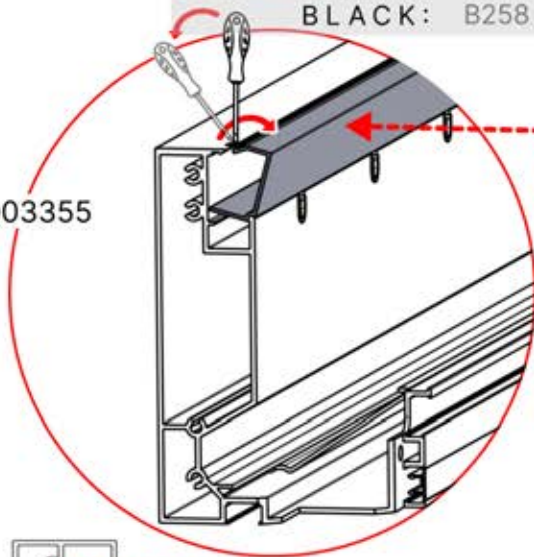

Cover and clips

PN-200000512
SnapFIT cover clip

SnapFIT cover

INFORMATION

Are you installing a heater, fan or LED lights?

It is recommended to remove both snap-fit covers from the beam now.

Cover and clips

PN-200000512
SnapFIT COVER CLIP

SnapFIT cover

INFORMATION

ANTHRACITE: B235
 WHITE: B243
 BLACK: B239

ANTHRACITE: B256
 WHITE: B260
 BLACK: B258

PN-200003355

PN-200003290

PN-200002862

01