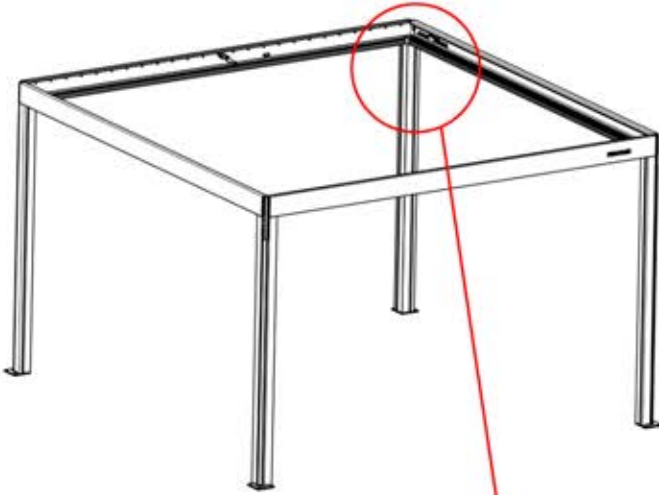

!
Control Box can be
installed on
Preferred W BEAM

21

 **x1**
PERGOLUX

4

ANTHRACITE: B233
WHITE: B241
BLACK: B237

PN-200000568
1x

22

!
Power Cable can be
routed through all
the Poles.