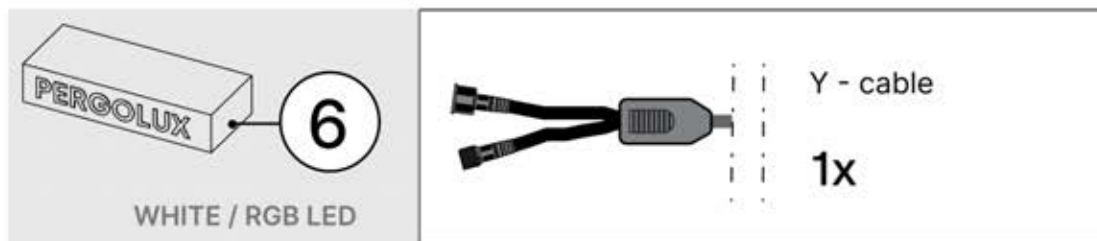

The videos contain important information relevant to the assembly process.

INFORMATION

INFORMATION

10

11

Tip: For a smoother LED installation, spray the track with soapy water before mounting.

12

13