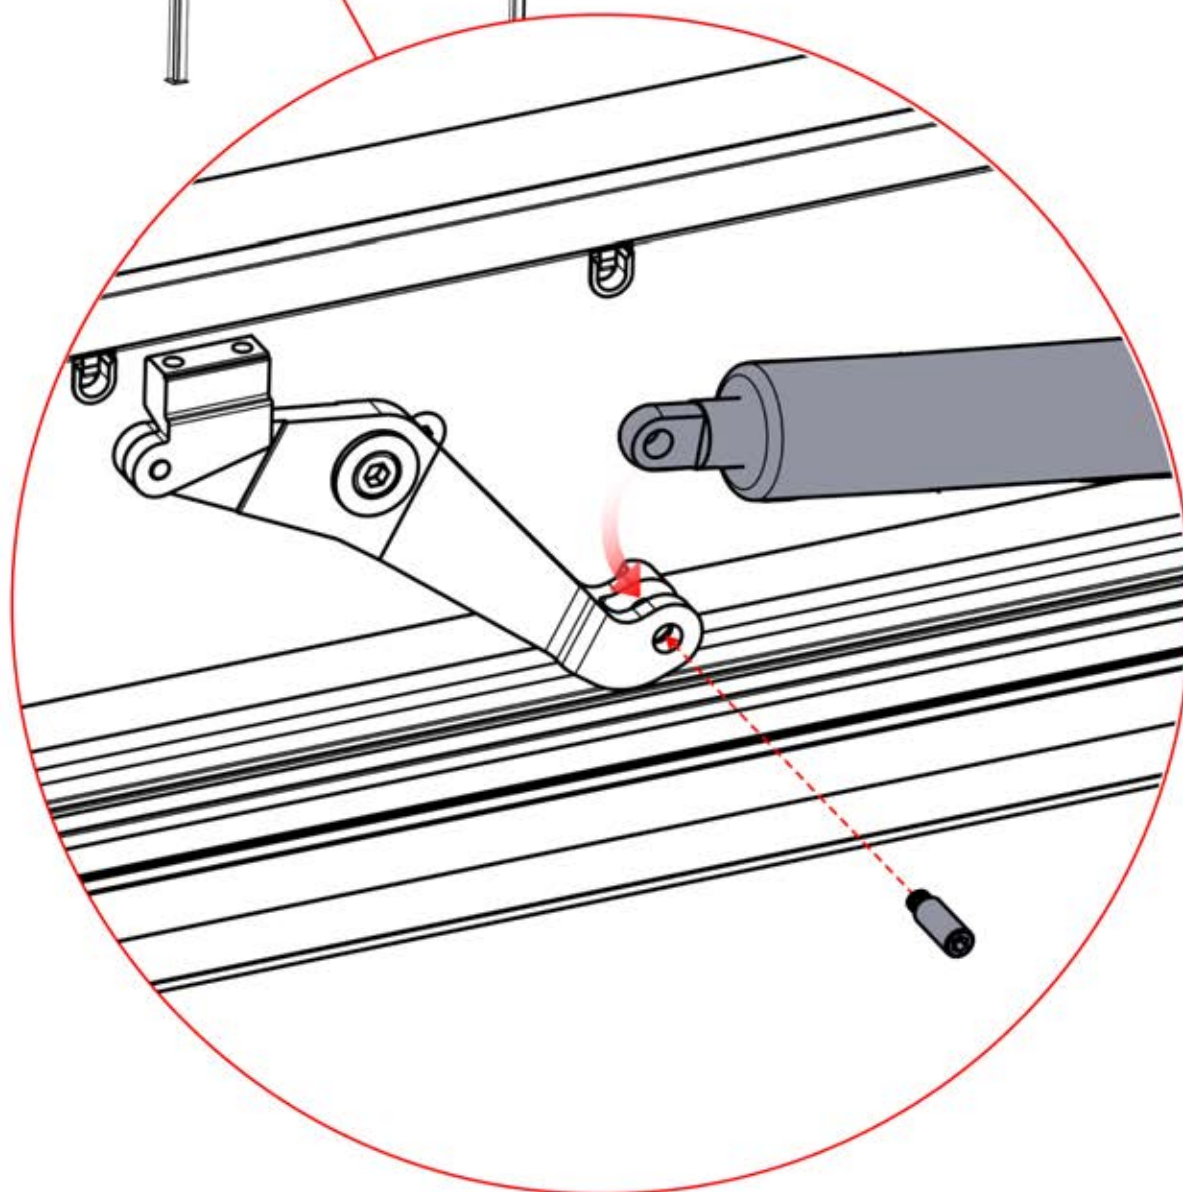

19

7
ELECTRIC MOTOR

4
ANTHRACITE: B233
WHITE: B241
BLACK: B237

PN-200001562
1x

PN-200001946
1x