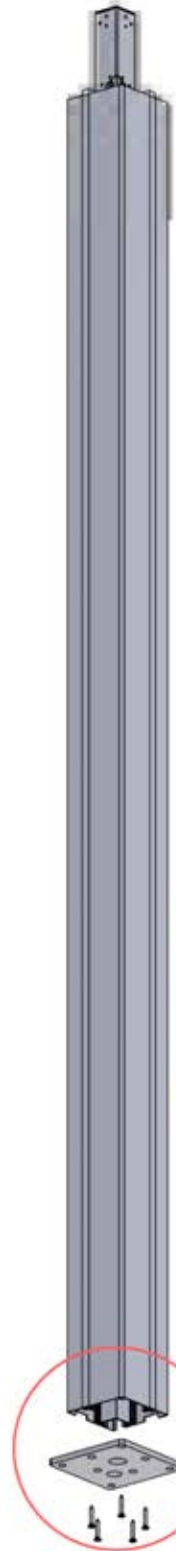

01

1

ANTHRACITE: C120
WHITE: C122
BLACK: C121

4

ANTHRACITE: B233
WHITE: B241
BLACK: B237