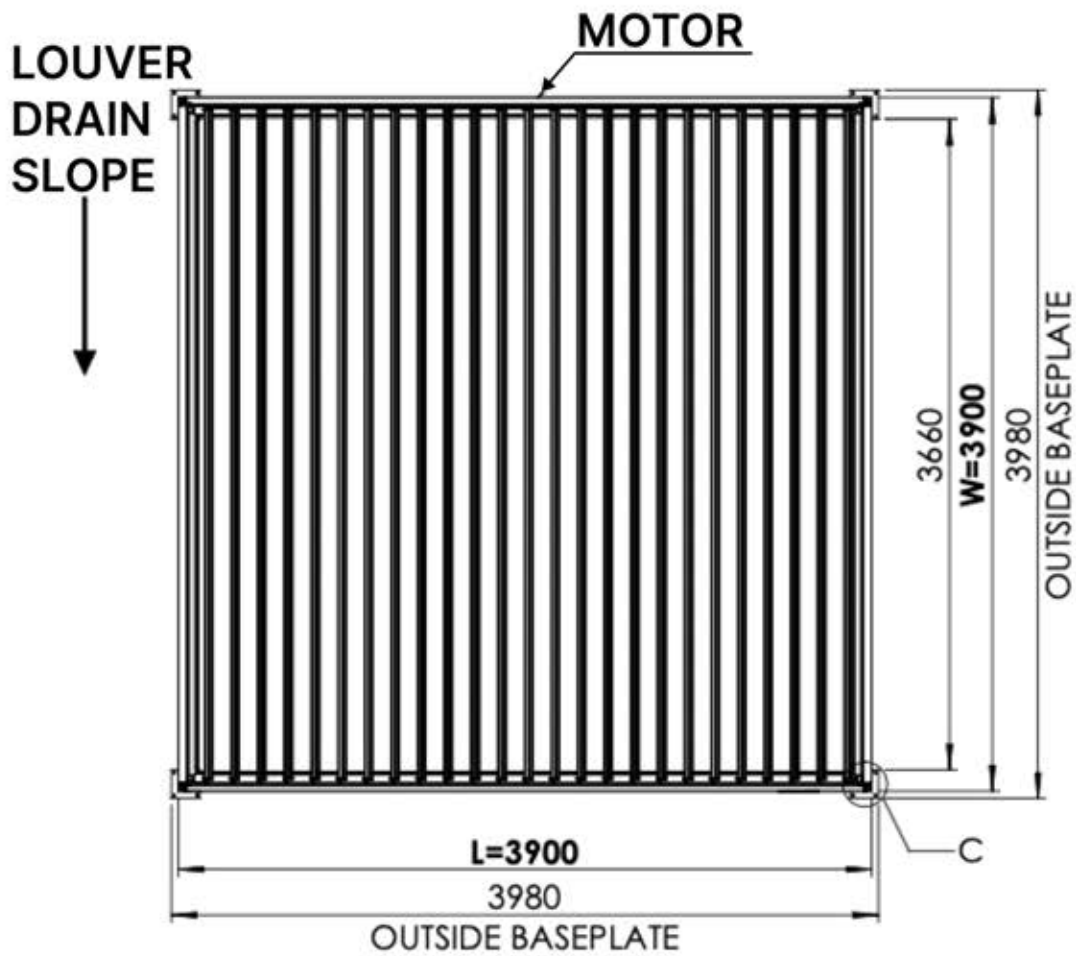

CONTROL BOX

[View Manual](#)

PERGOLUX | PERGOLA PRO FREESTANDING S4

4 x 4 M / 13' x 13'

4 × 4 M / 13' x 13'

INFORMATION

Are you installing a screen, slat wall or glass wall?

It is recommended to remove these Snapfit covers and clips now before installing the pergola.