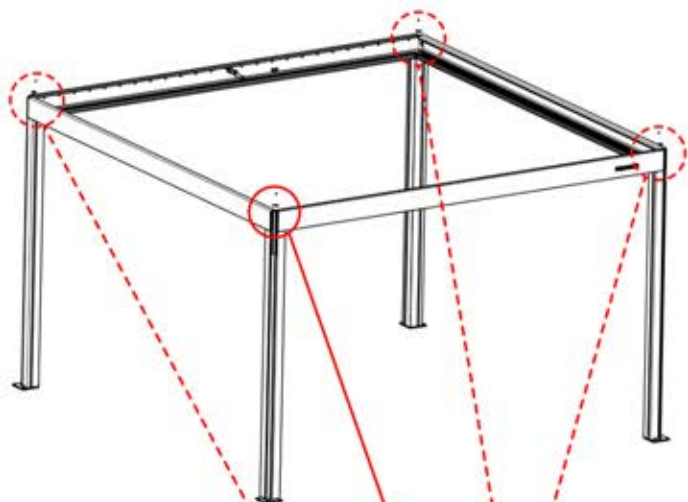

4x

PN-200000571

4x

IMPORTANT INFORMATION

Handle with care.

When installing the light strip, do not pull or bend the wires on both sides with force, as this may cause the solder joints to fall off.

Important! Please watch all the videos before starting the assembly.