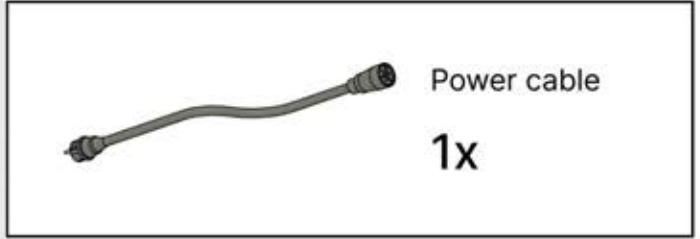

!
Control Box can be
installed on
Preferred W BEAM

21

 **x1**
PERGOLUX

4

ANTHRACITE: B233
WHITE: B241
BLACK: B237

PN-200000568
1x

22

!
Power Cable can be
routed through all
the Poles.