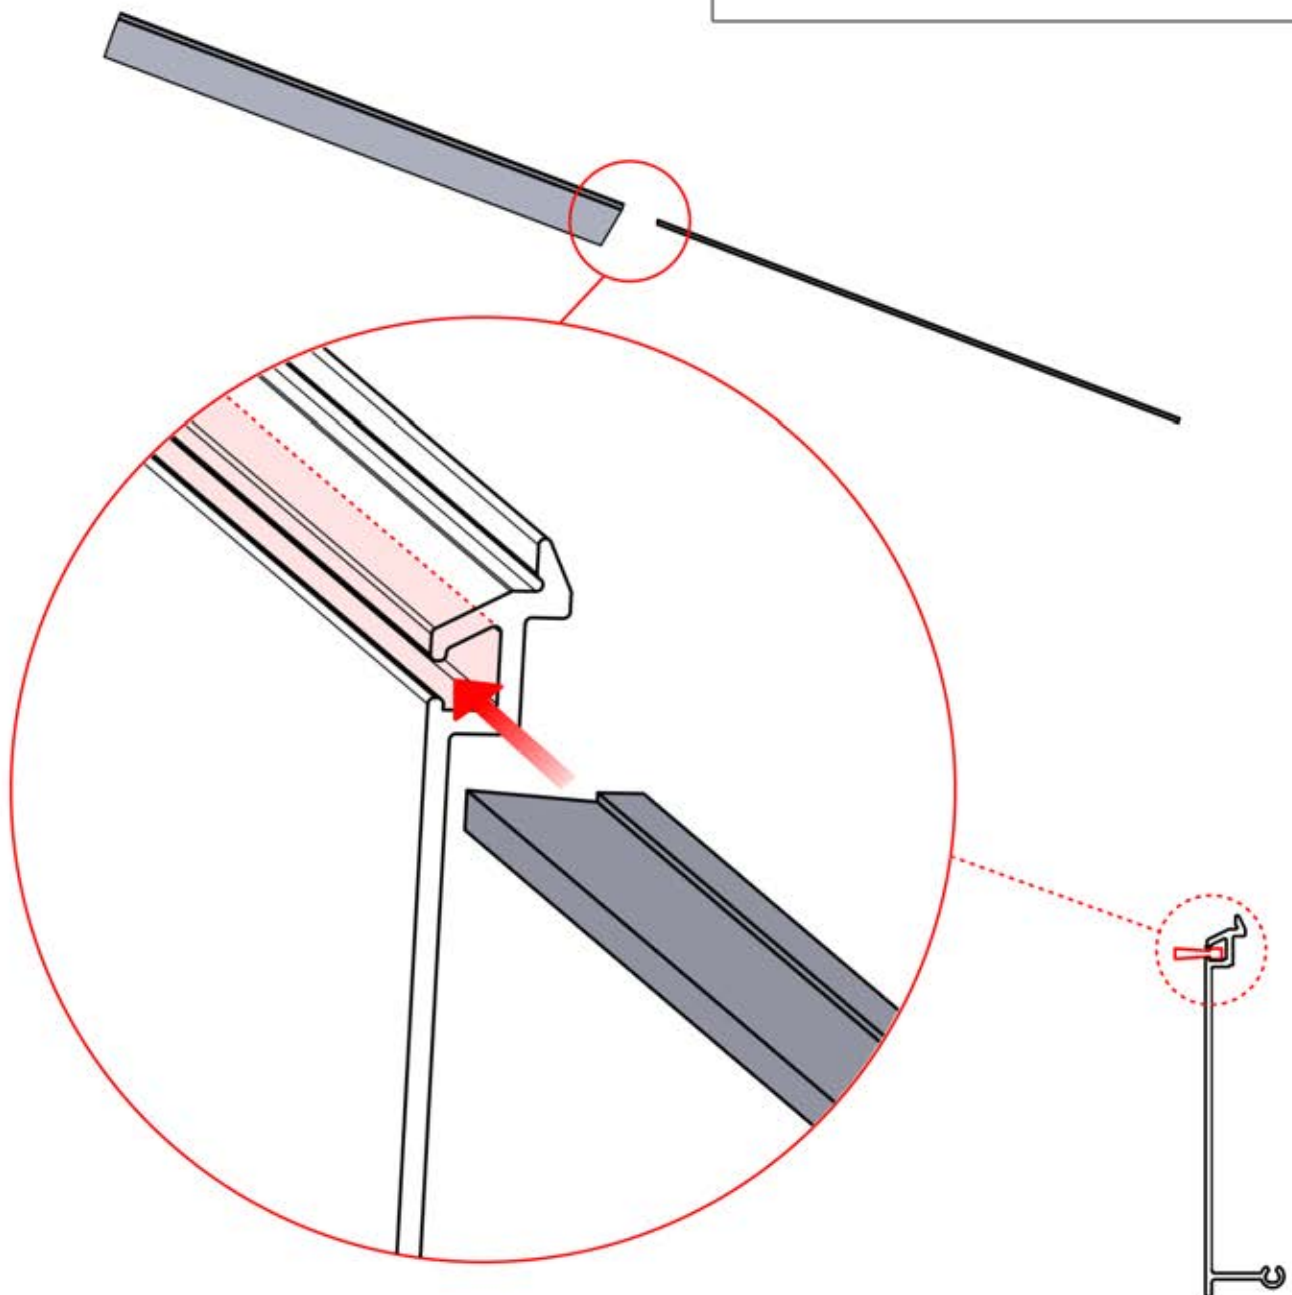

!
Route the Matter
Antenna and place it
below the highlighted
part(PN-200002622).

INFORMATION

			PN-200003555 2x
ANTHRACITE: B257 WHITE: B261 BLACK: B259			PN-200003399 2x

30

5

ANTHRACITE: B257
WHITE: B261
BLACK: B259