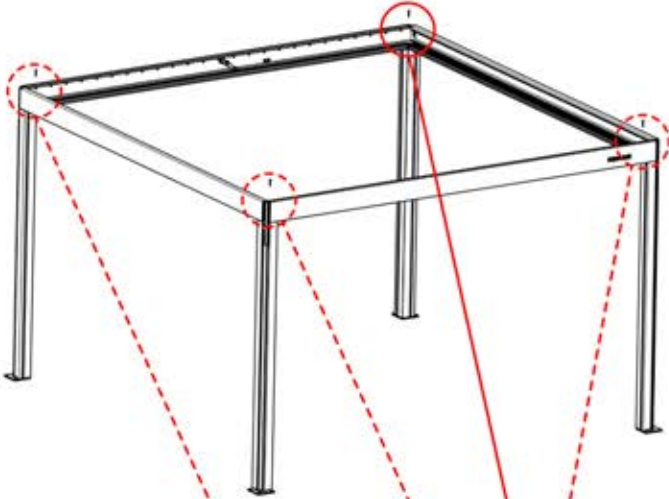

07

4

ANTHRACITE: B233
WHITE: B241
BLACK: B237

PN-200000960

4x