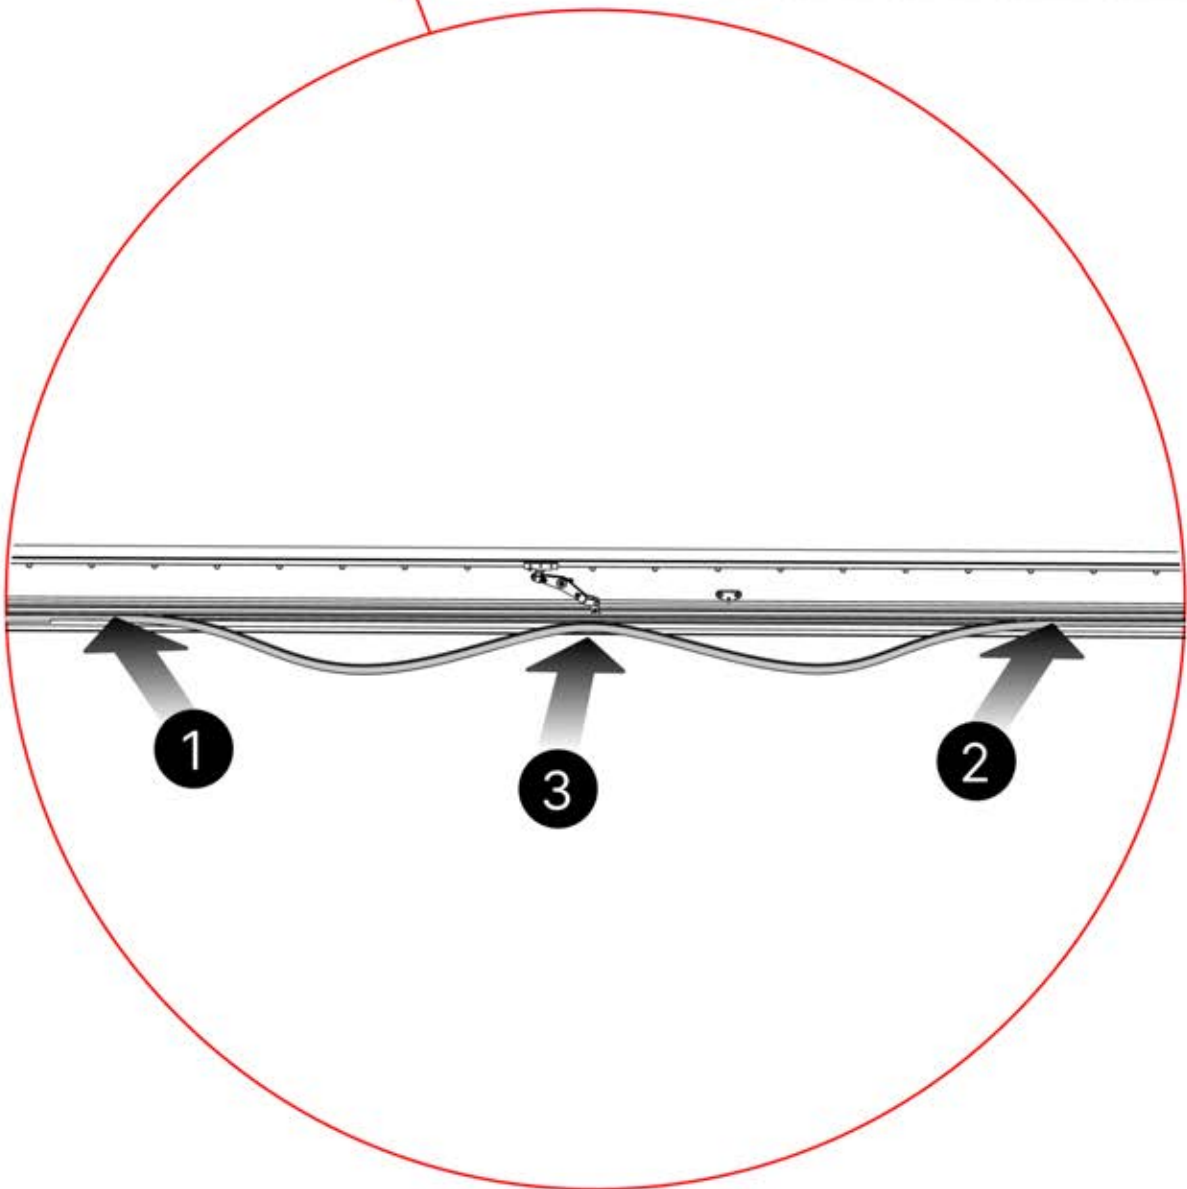

The videos contain important information relevant to the assembly process.

INFORMATION

INFORMATION

10

11

Tip: For a smoother LED installation, spray the track with soapy water before mounting.

12

13