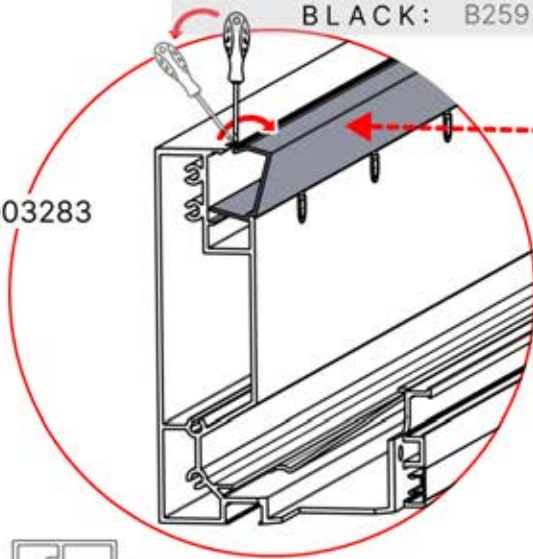

PN-200003356

2x

PN-200003283

1x

PN-200002605

1x

PN-200003283