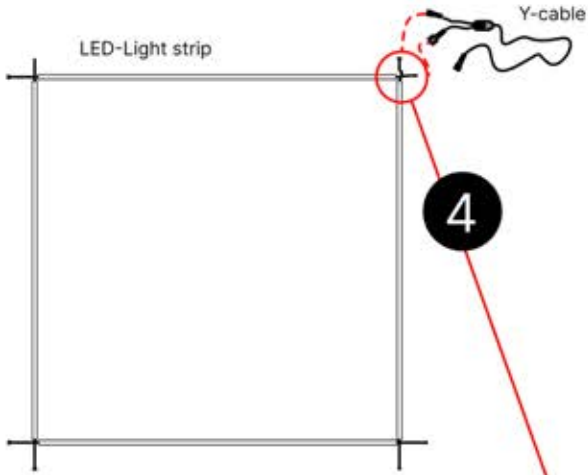

INFORMATION