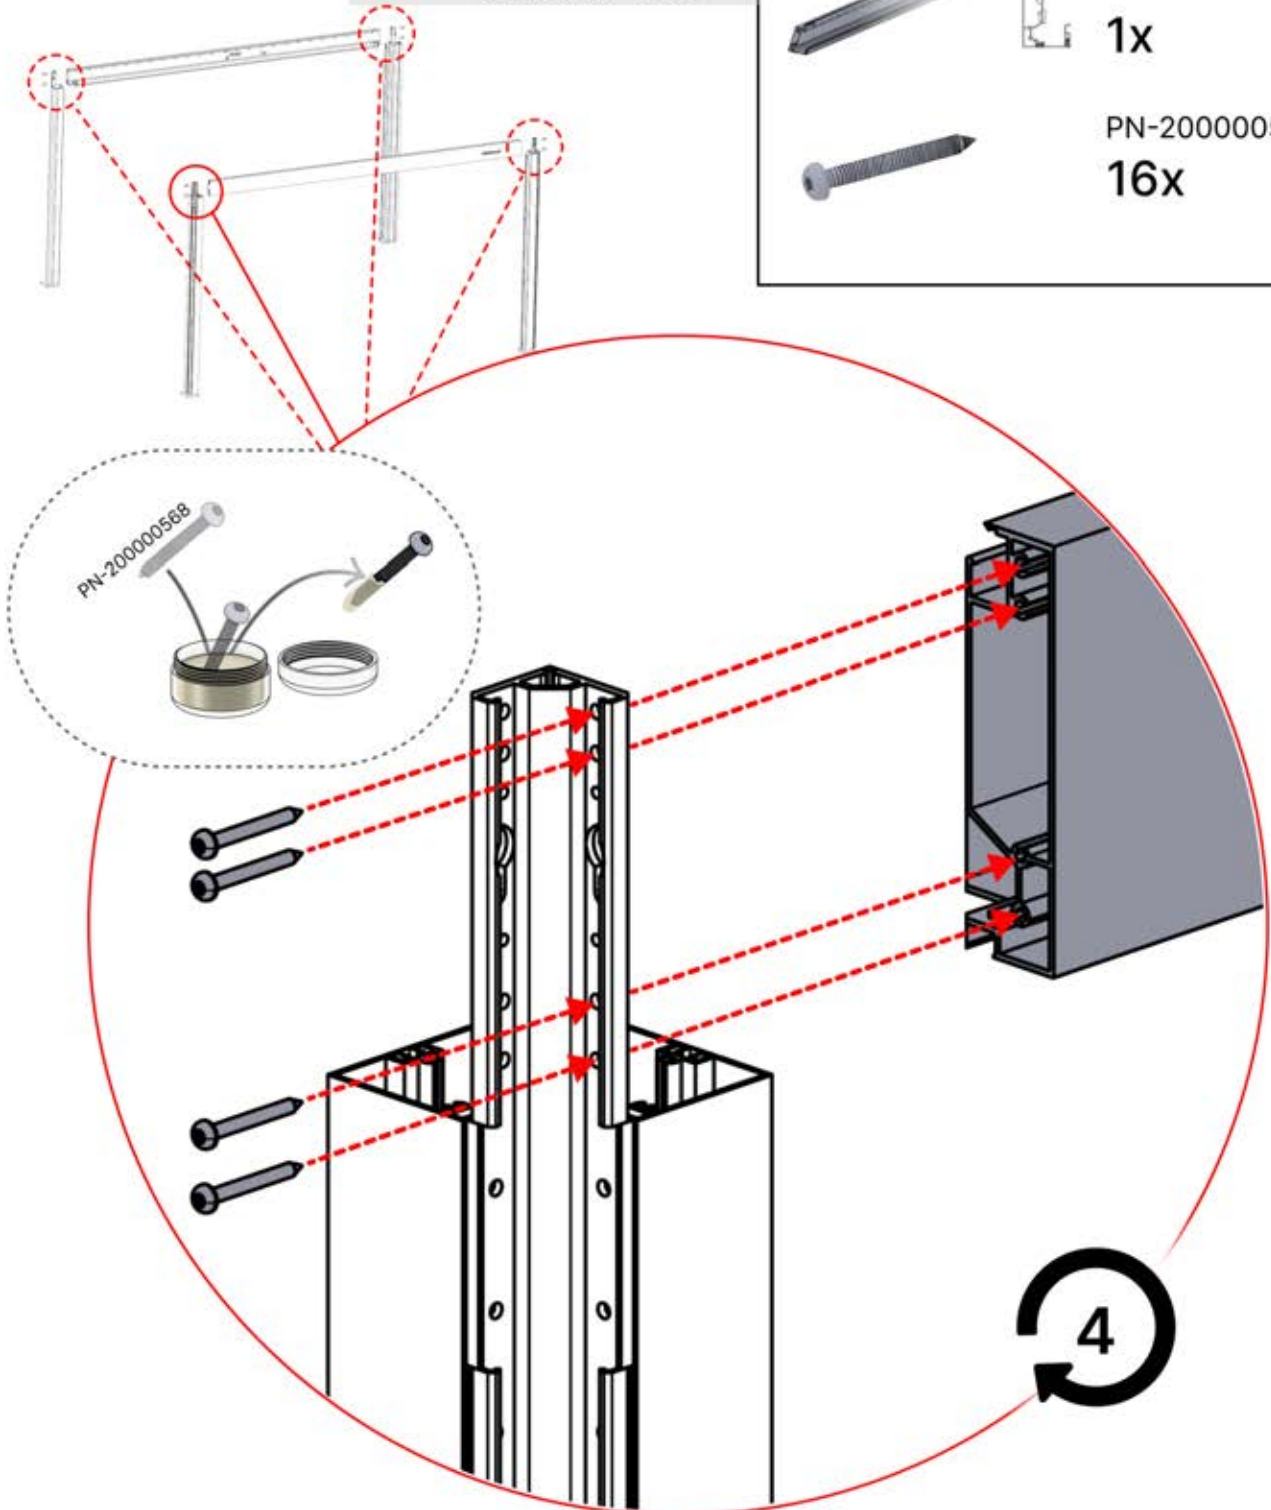

02

x2
PERGOLUX
PERGOLUX

1

ANTHRACITE: C120
WHITE: C122
BLACK: C121

x1
PERGOLUX

4

ANTHRACITE: B233
WHITE: B241
BLACK: B237

PN-200002606
4x

PN-200003283
1x

PN-200002605
1x

PN-200000568
16x