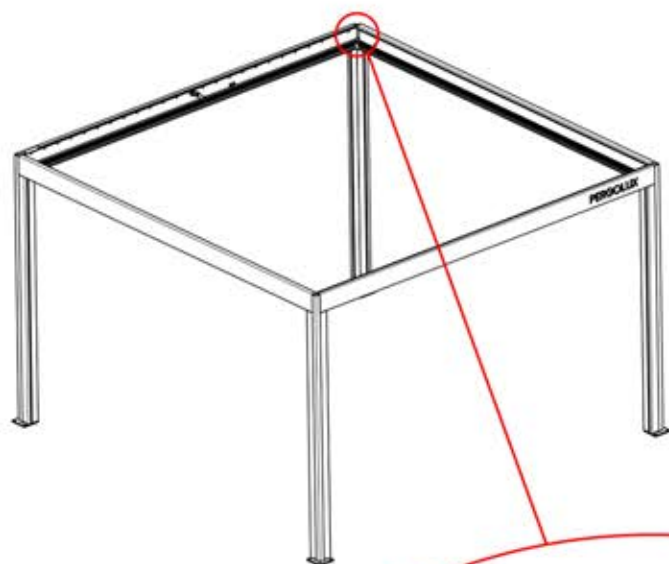

INFORMATION