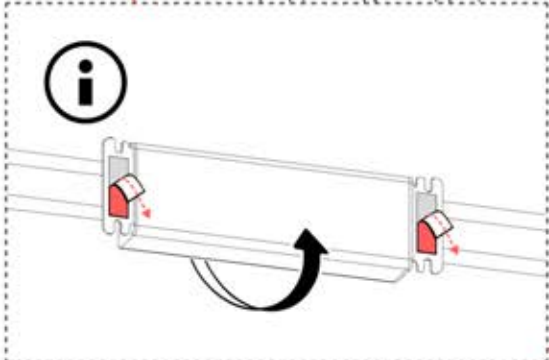

!
Control Box can be
installed on
Preferred W BEAM