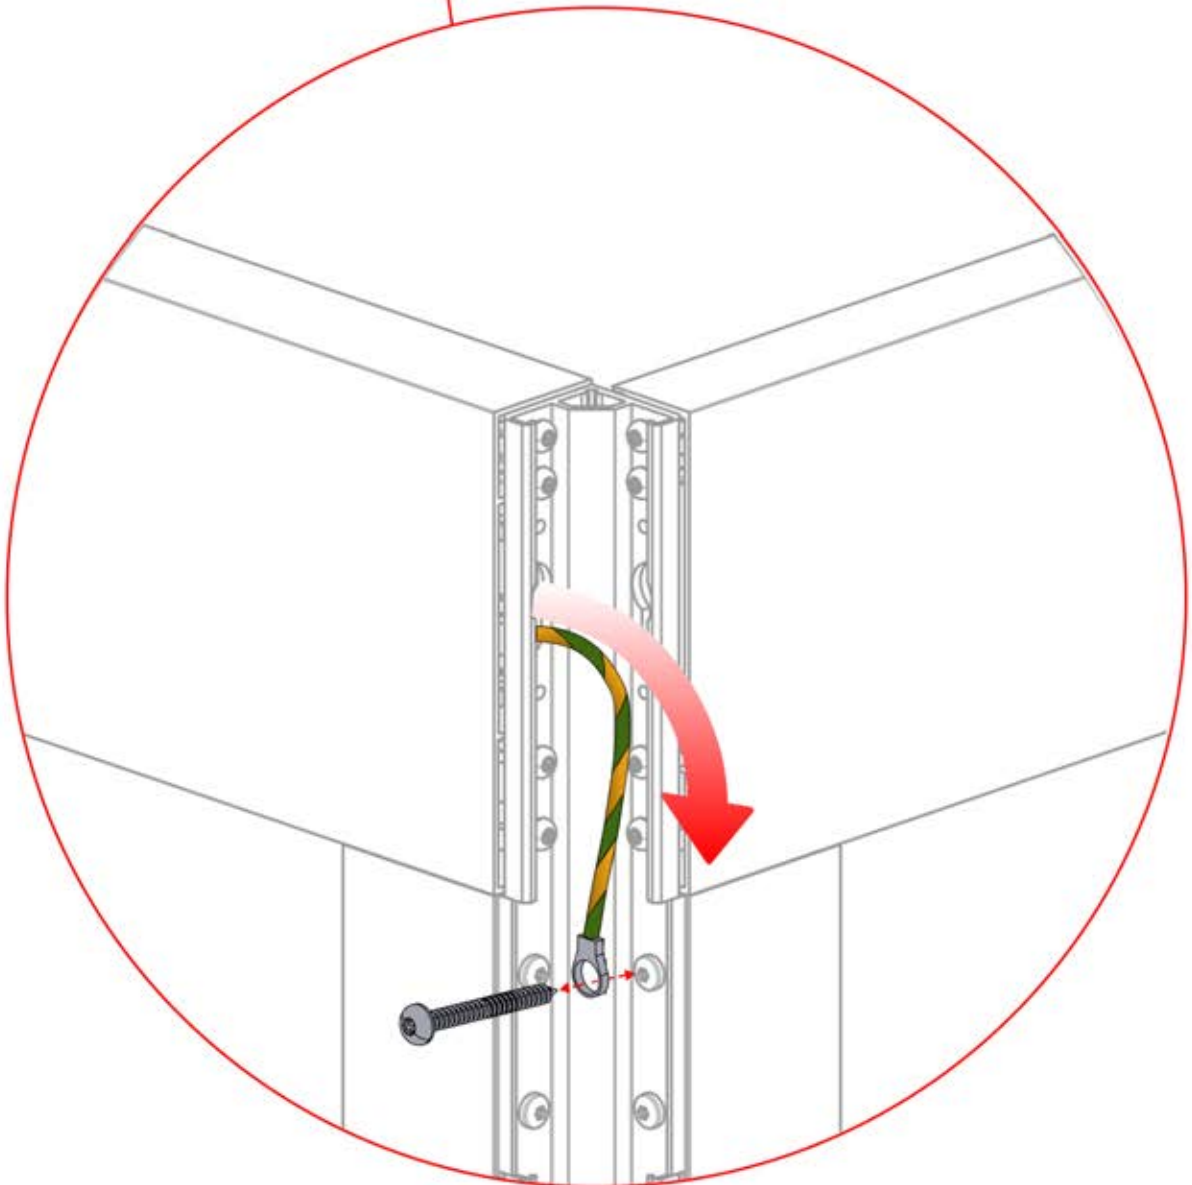

!
Control Box can be
installed on
Preferred W BEAM

21

 **x1**
PERGOLUX

4

ANTHRACITE: B233
WHITE: B241
BLACK: B237

PN-200000568
1x

22

!
Power Cable can be
routed through all
the Poles.