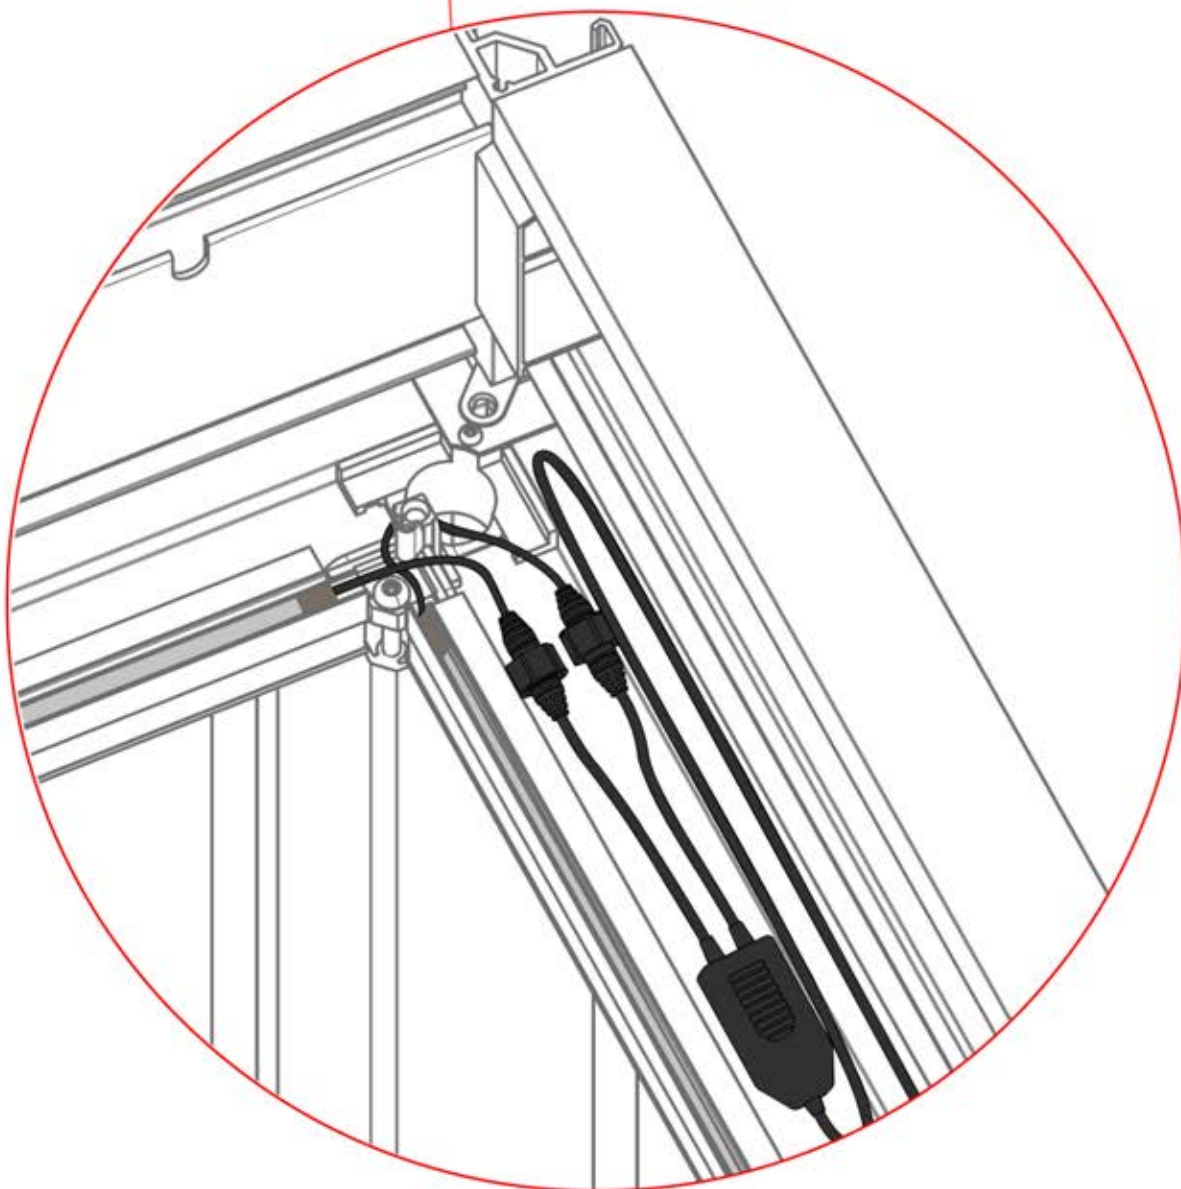

The videos contain important information relevant to the assembly process.

INFORMATION

INFORMATION

10

11

Tip: For a smoother LED installation, spray the track with soapy water before mounting.

12

13