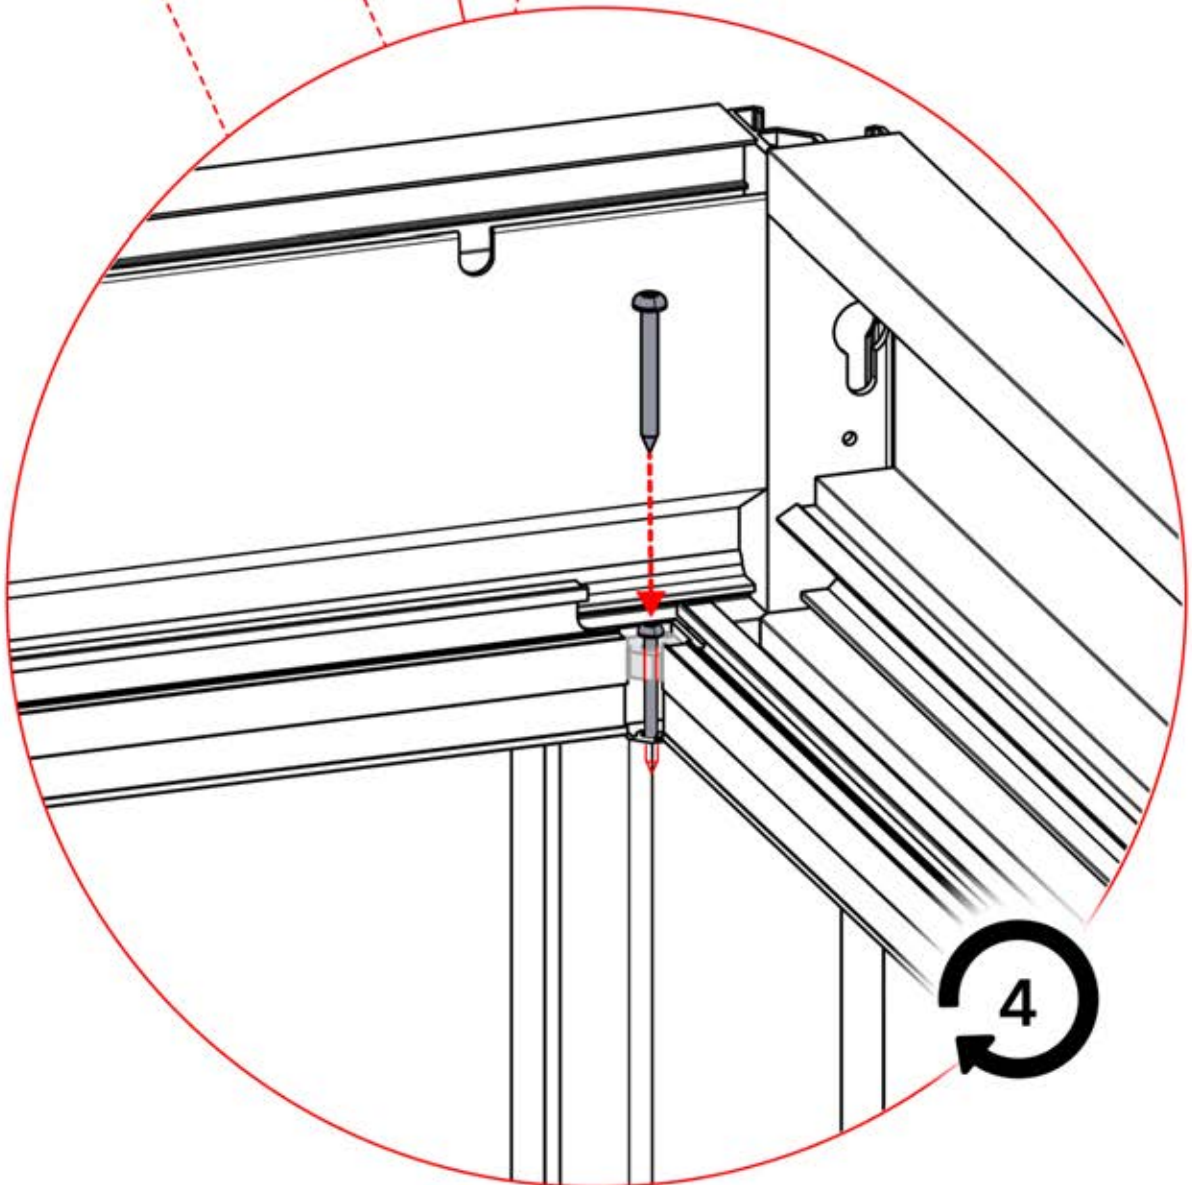

07

4

ANTHRACITE: B233
WHITE: B241
BLACK: B237

PN-200000960

4x