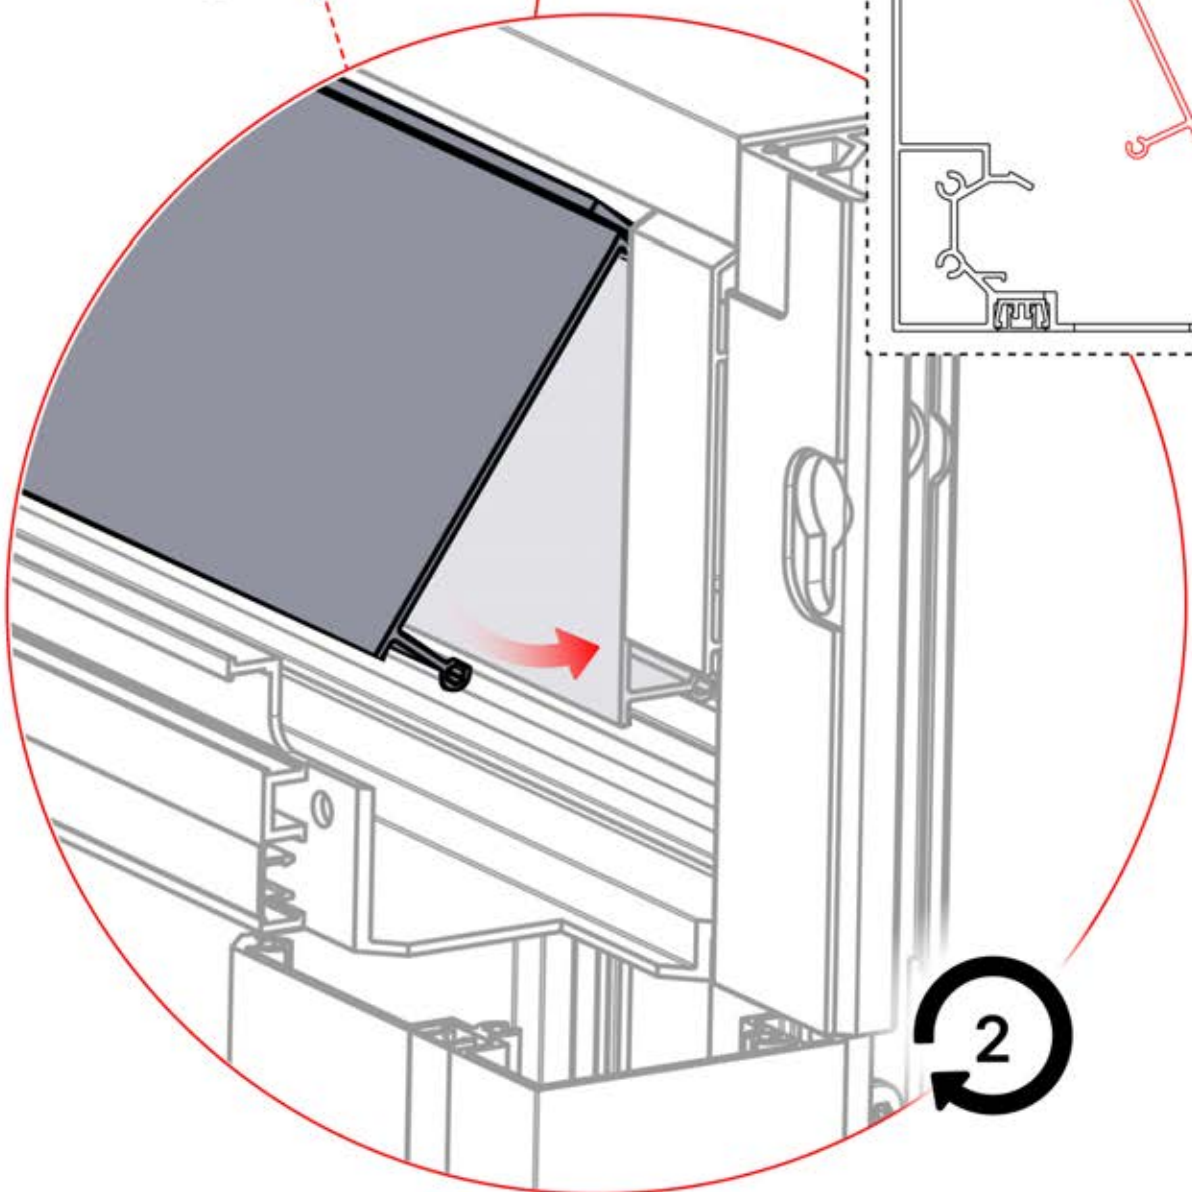

!
Route the Matter
Antenna and place it
below the highlighted
part(PN-200002622).

INFORMATION

			PN-200003555 2x
ANTHRACITE: B257 WHITE: B261 BLACK: B259			PN-200003399 2x

30

5

ANTHRACITE: B257
WHITE: B261
BLACK: B259