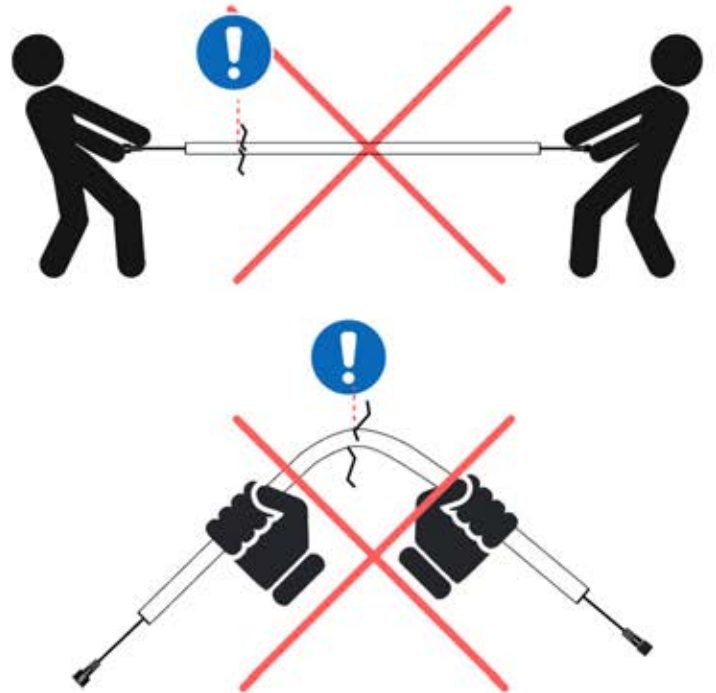

4x

PN-200000571

4x

IMPORTANT INFORMATION

Handle with care.

When installing the light strip, do not pull or bend the wires on both sides with force, as this may cause the solder joints to fall off.

Important! Please watch all the videos before starting the assembly.

The videos contain important information relevant to the assembly process.

INFORMATION

INFORMATION

10

11

Tip: For a smoother LED installation, spray the track with soapy water before mounting.

12

13