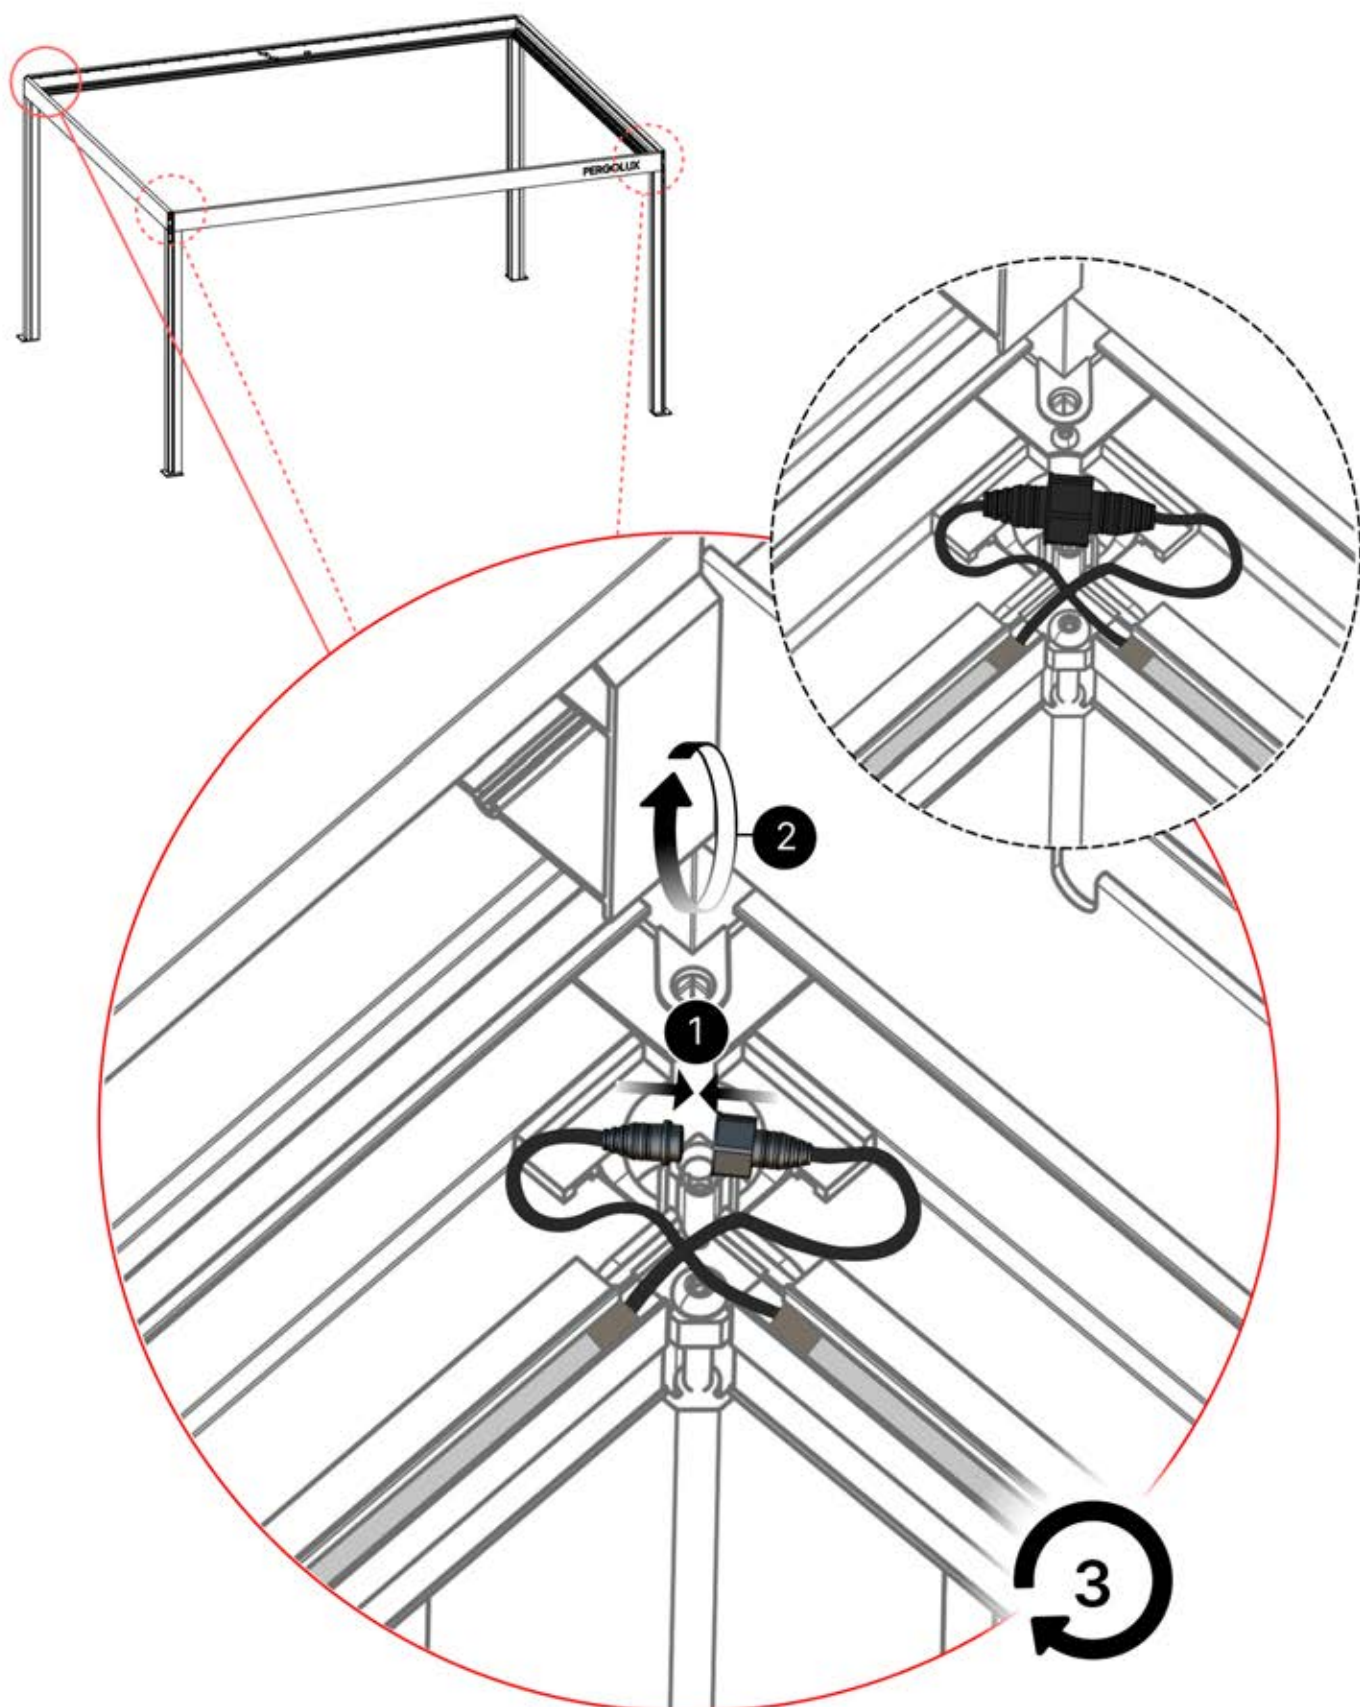

4x

PN-200000571

4x

IMPORTANT INFORMATION

Handle with care.

When installing the light strip, do not pull or bend the wires on both sides with force, as this may cause the solder joints to fall off.

Important! Please watch all the videos before starting the assembly.

The videos contain important information relevant to the assembly process.

INFORMATION

INFORMATION

10

11

Tip: For a smoother LED installation, spray the track with soapy water before mounting.

12

13