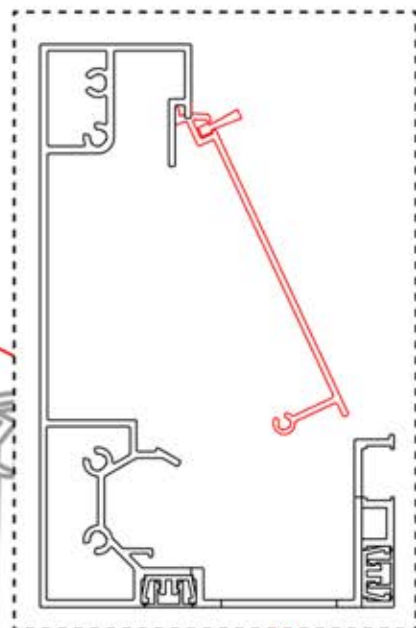

!
Route the Matter
Antenna and place it
below the highlighted
part(PN-200002622).

INFORMATION

			PN-200003555 2x
ANTHRACITE: B257 WHITE: B261 BLACK: B259			PN-200003399 2x

30

5

ANTHRACITE: B257
WHITE: B261
BLACK: B259