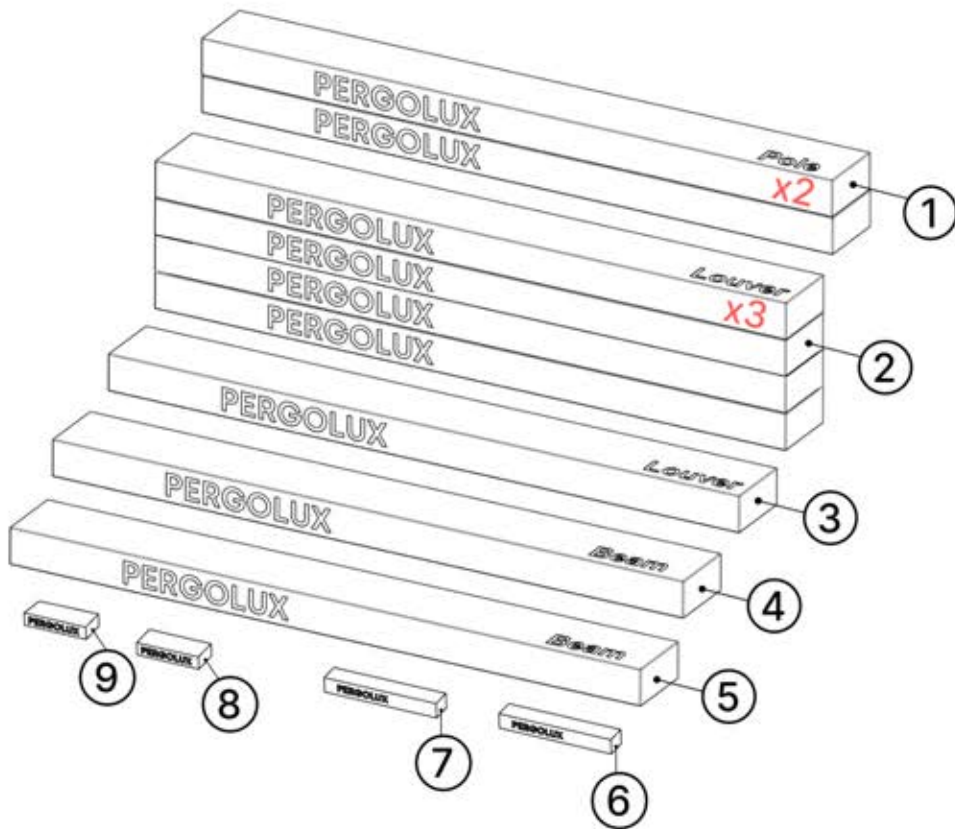

INFORMATION

3mm, 4mm, 5mm

TX15, TX20, TX25, TX30

PACKAGE OVERVIEW

ORDER	ANTHRACITE	WHITE	BLACK
①	C120	C122	C121
②	L216	L220	L218
③	L228	L232	L230
④	B233	B241	B237
⑤	B257	B261	B259
⑥	WHITE / RGB LED		
⑦	MOTOR		
⑧	CONTROL BOX		
⑨	POWER CABLE		