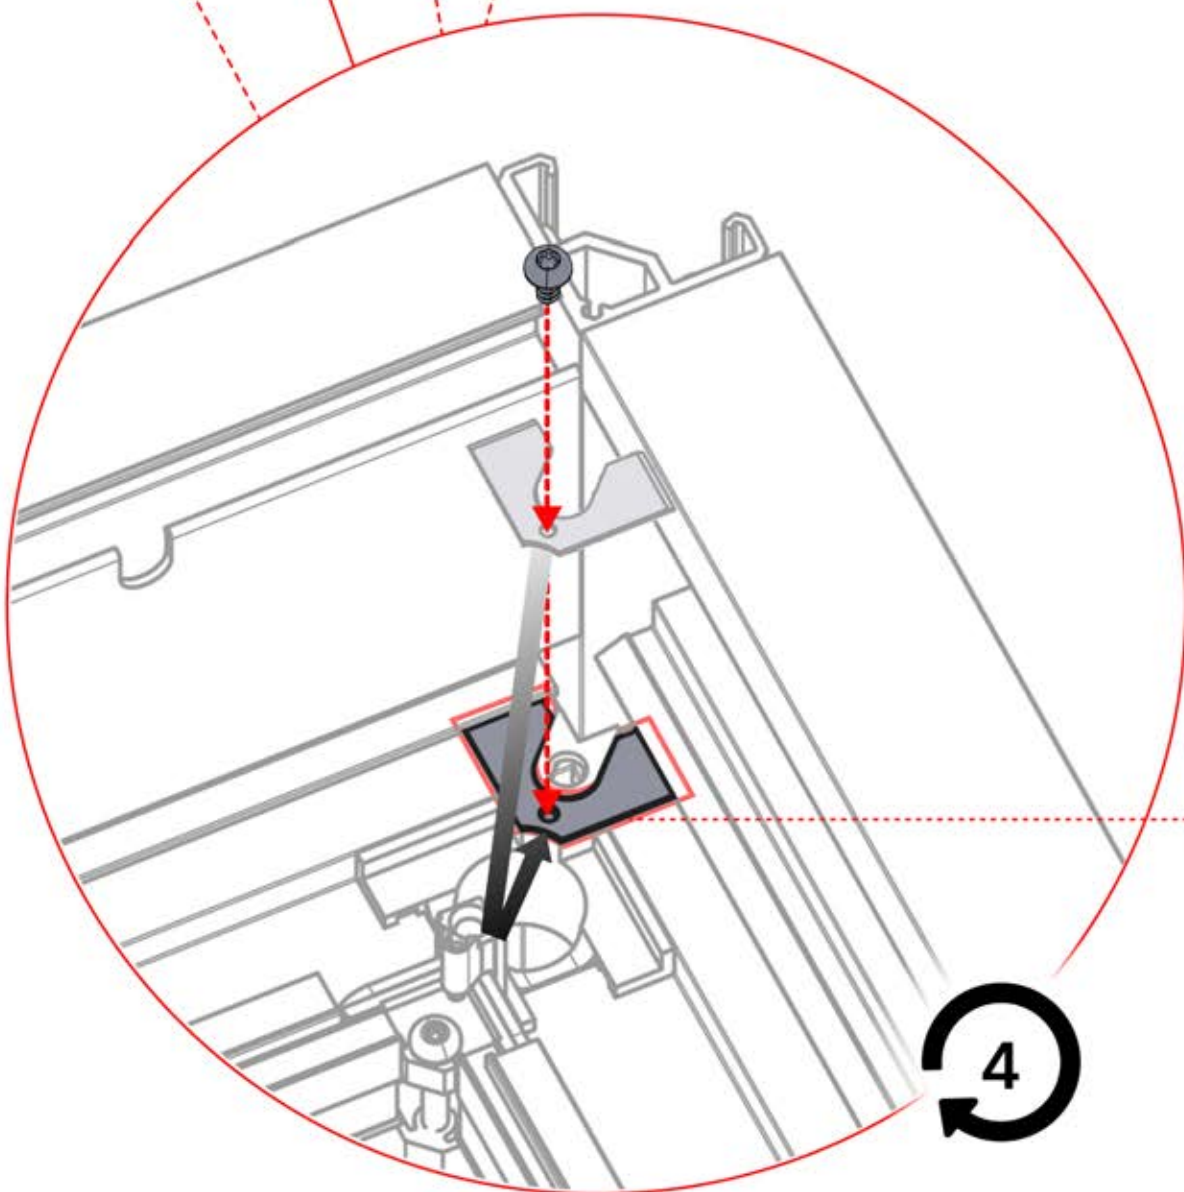

4x

PN-200000571

4x

IMPORTANT INFORMATION

Handle with care.

When installing the light strip, do not pull or bend the wires on both sides with force, as this may cause the solder joints to fall off.

Important! Please watch all the videos before starting the assembly.