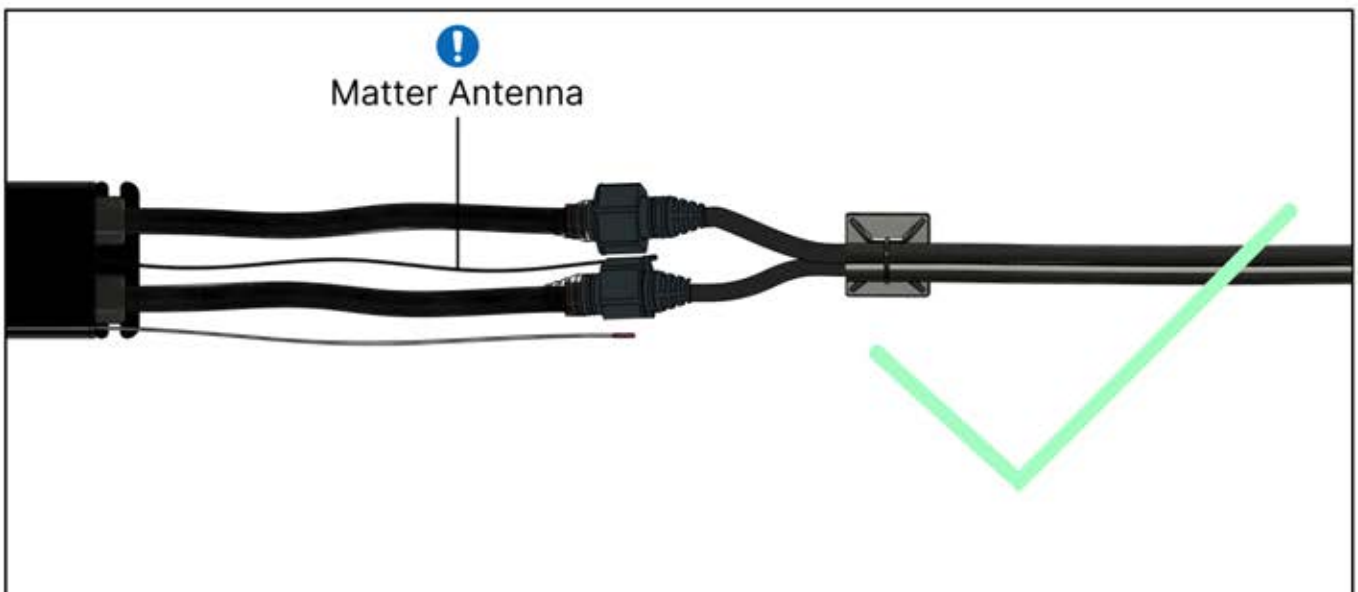

26

CONTROL BOX	S4	PN-200002683 5x
! Keep the Matter Antenna wire free and do not tie them with LED and Motor wire		PN-200002684 10x