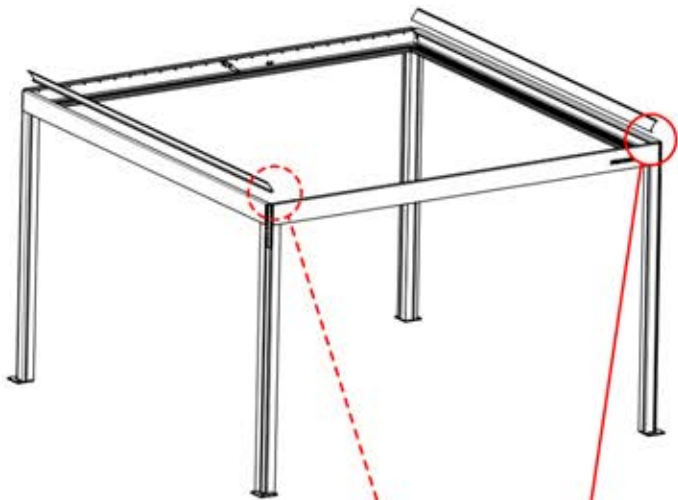

!
Route the Matter
Antenna and place it
below the highlighted
part(PN-200002622).

INFORMATION

			PN-200003555 2x
ANTHRACITE: B257 WHITE: B261 BLACK: B259			PN-200003399 2x

30

5

ANTHRACITE: B257
WHITE: B261
BLACK: B259