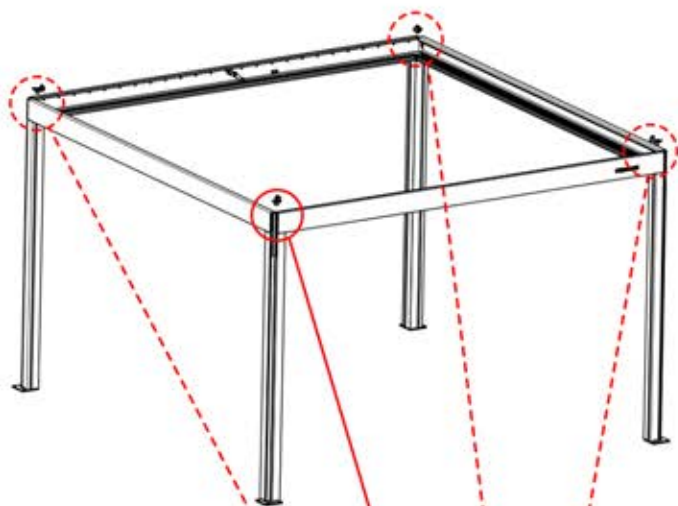

08

4

ANTHRACITE: B233
WHITE: B241
BLACK: B237

PN-200002617

4x