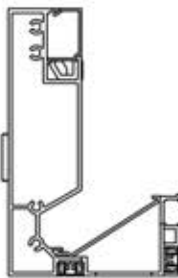

ITEMS IN BOX

		ANTHRACITE	WHITE	BLACK
	4	B233	B241	B237

PN-200003283
1x