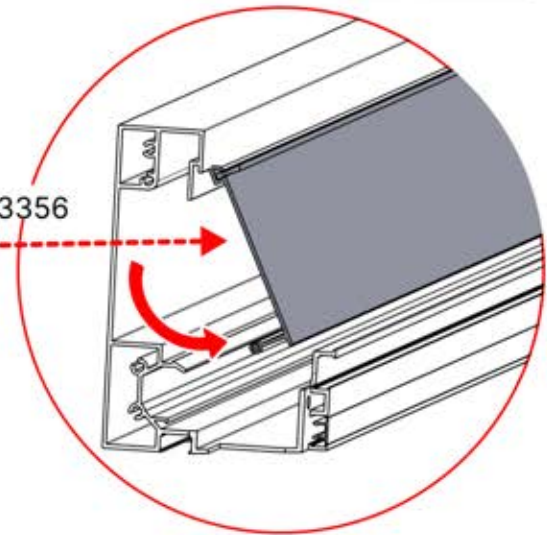

PN-200003356