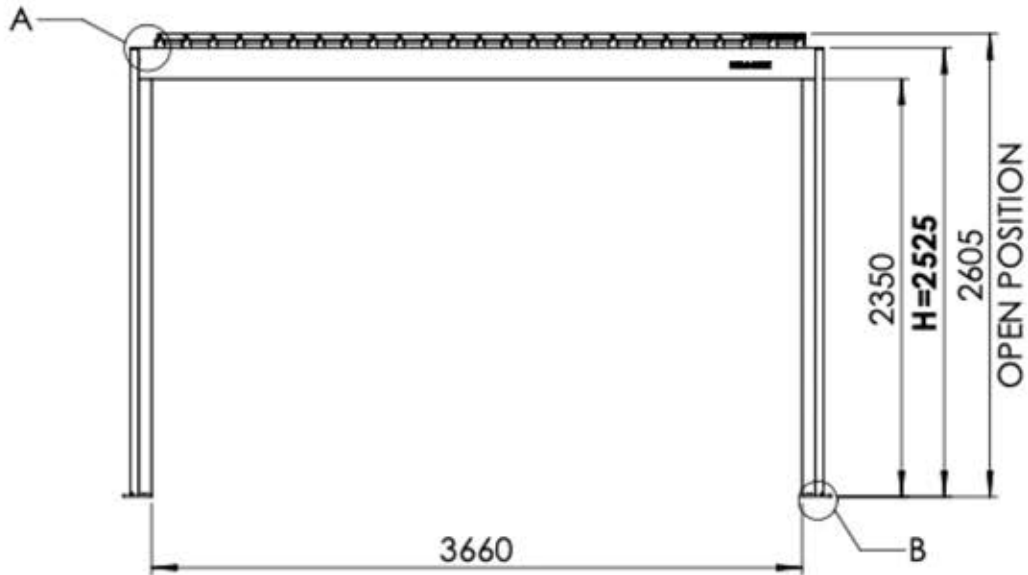

CONTROL BOX

[View Manual](#)

PERGOLUX | PERGOLA PRO FREESTANDING S4

4 x 4 M / 13' x 13'

4 × 4 M / 13' x 13'

INFORMATION

Are you installing a screen, slat wall or glass wall?

It is recommended to remove these Snapfit covers and clips now before installing the pergola.