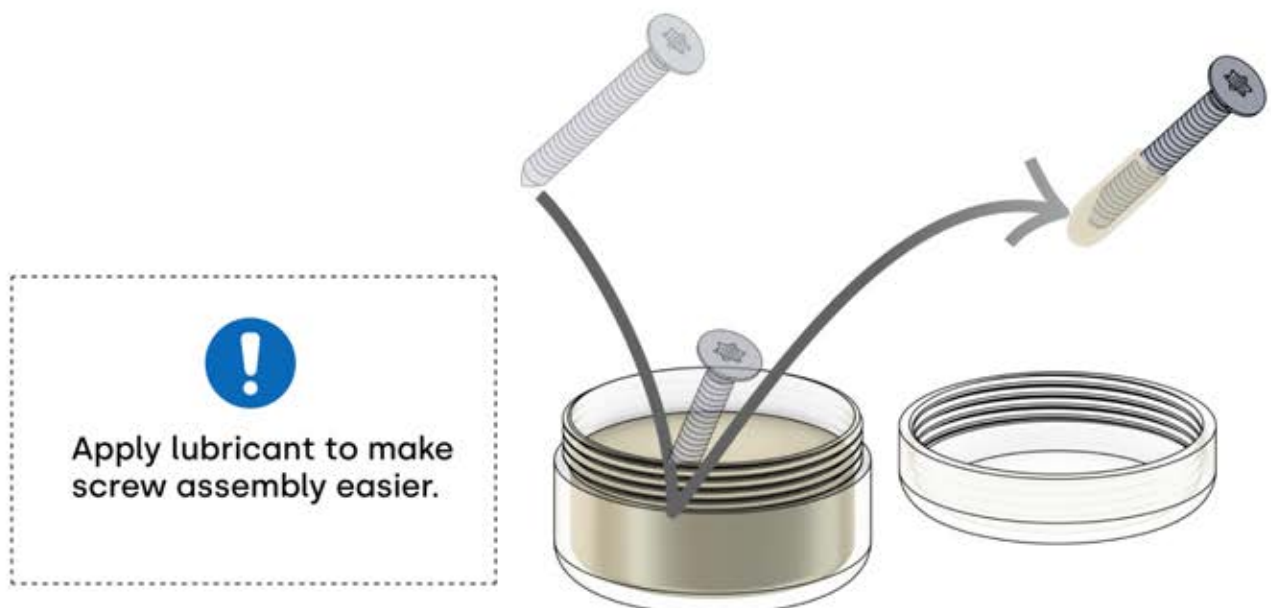

ø12mm

Use on concrete

x12

Use on wood

x12

You need to buy your needed screws to attach the pergola to the ground

SHOP

INFORMATION

All screws from **PERGOLUX** are made of stainless steel, ensuring durability and resistance to rust. To prevent damage to screws, follow these guidelines:

- **DO NOT OVERTIGHTEN:** Apply appropriate force to avoid stripping the threads.
- **CHOOSE THE CORRECT TOOL:** Use the proper screwdriver or bit to avoid damaging the screw head.
- **ENSURE PROPER USE:** With correct installation, screws will maintain their integrity and functionality over time.
- **USE LUBRICATION:** Apply lubricant to make screw assembly easier.