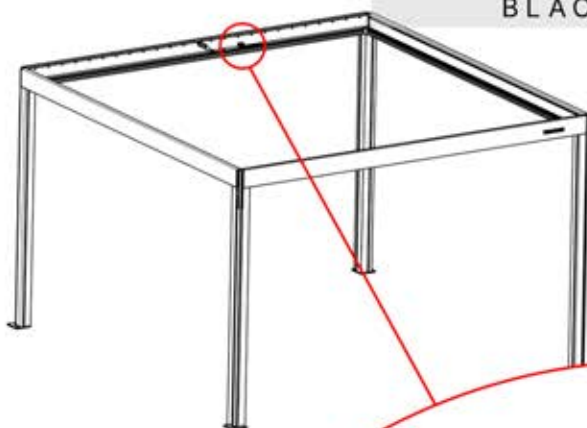

19

7
ELECTRIC MOTOR

4
ANTHRACITE: B233
WHITE: B241
BLACK: B237

PN-200001562
1x

PN-200001946
1x