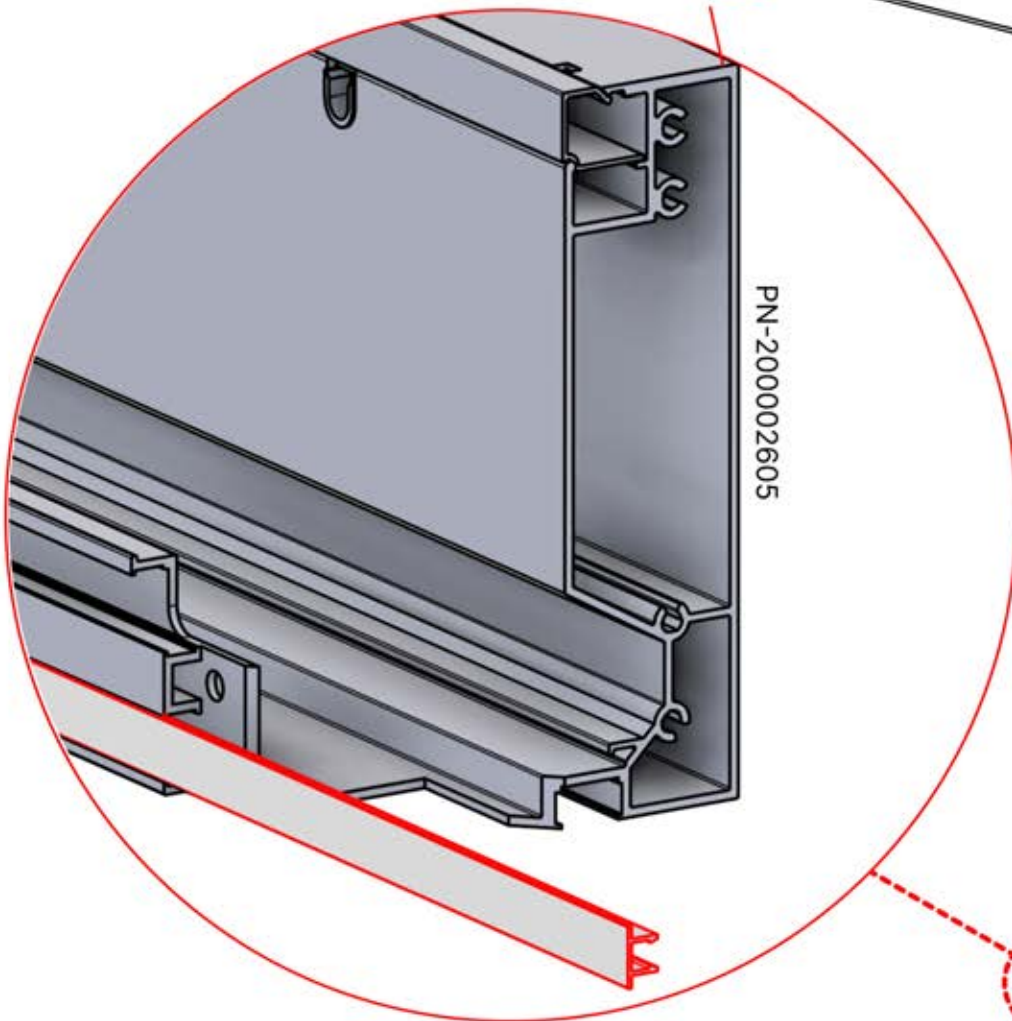

INFORMATION

Are you installing a heater, fan or LED lights?

It is recommended to remove both snap-fit covers from the beam now.

Cover and clips

PN-200000512
SnapFIT COVER CLIP

SnapFIT cover