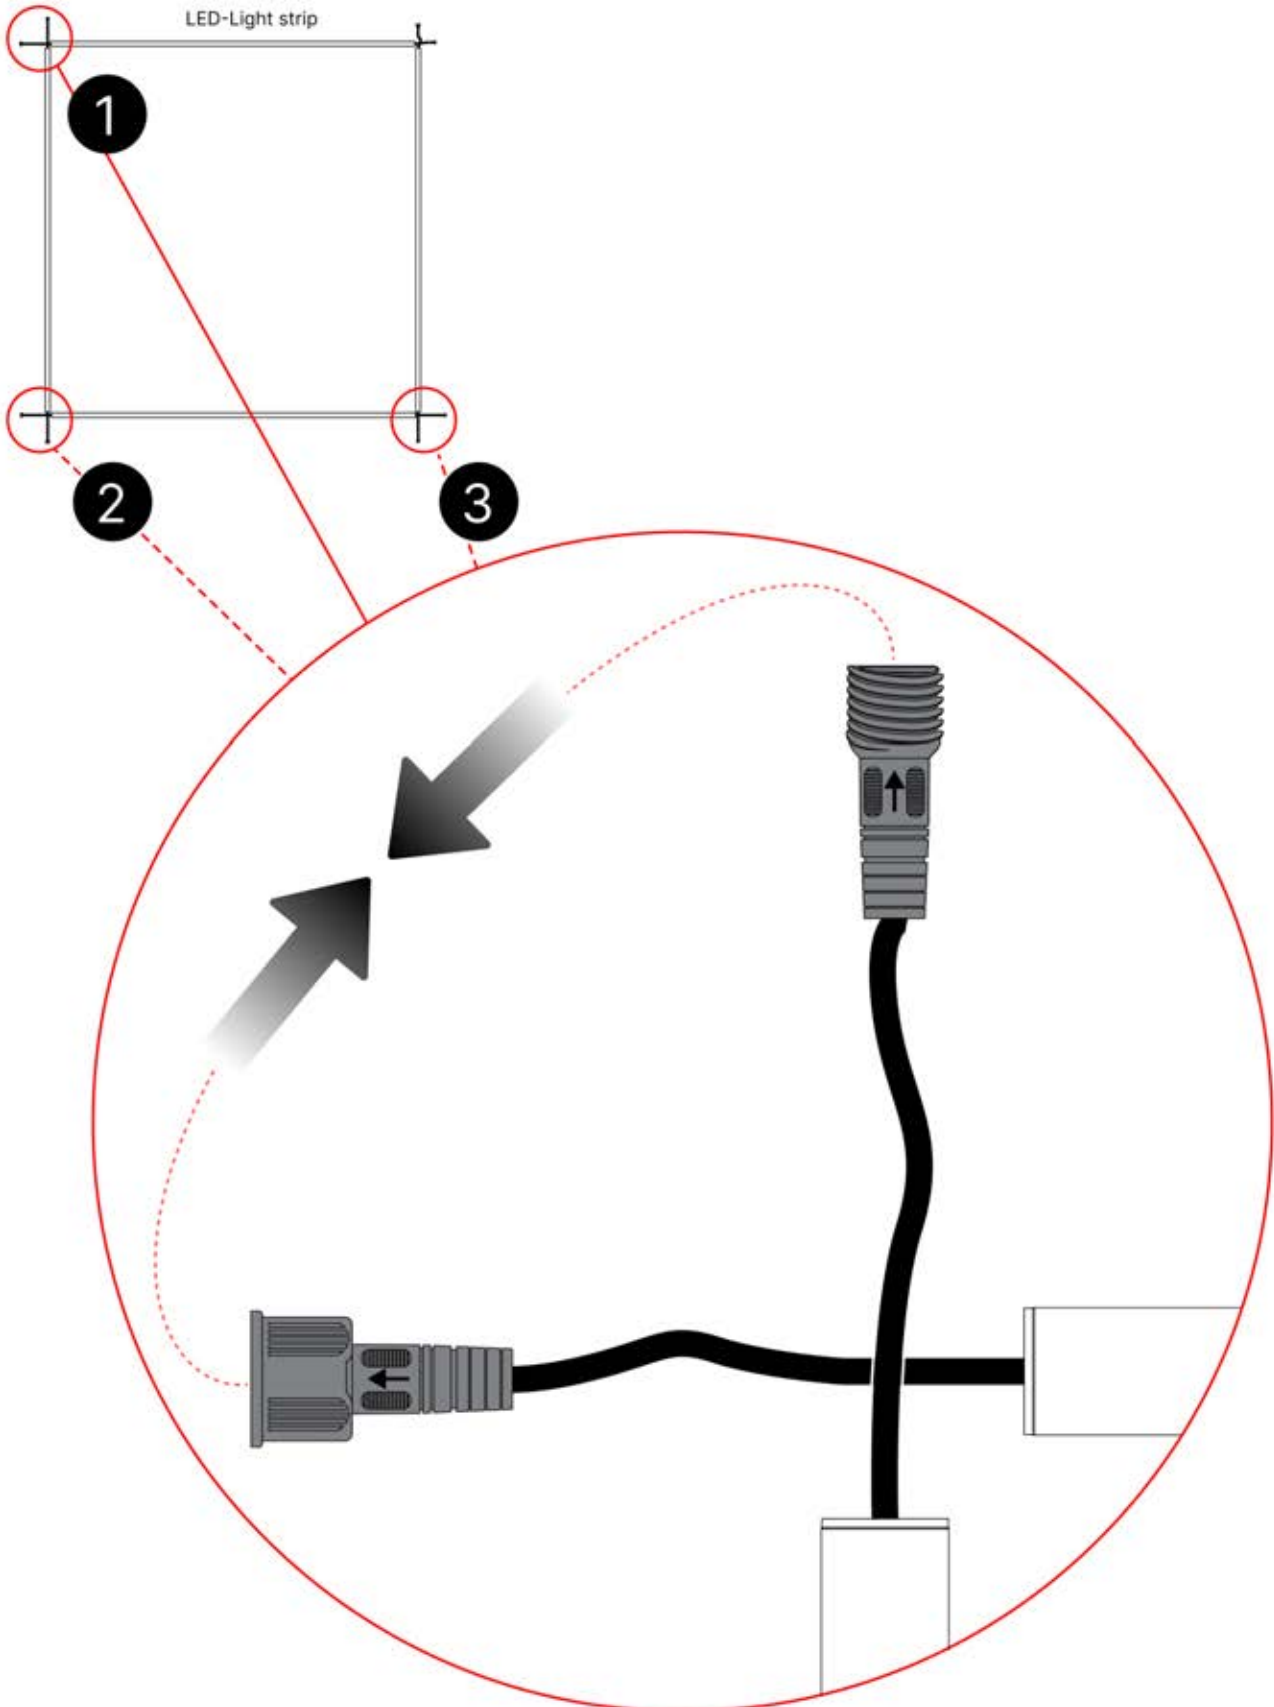

4x

PN-200000571

4x

IMPORTANT INFORMATION

Handle with care.

When installing the light strip, do not pull or bend the wires on both sides with force, as this may cause the solder joints to fall off.

Important! Please watch all the videos before starting the assembly.

The videos contain important information relevant to the assembly process.

INFORMATION

INFORMATION

10

11

Tip: For a smoother LED installation, spray the track with soapy water before mounting.

12

13