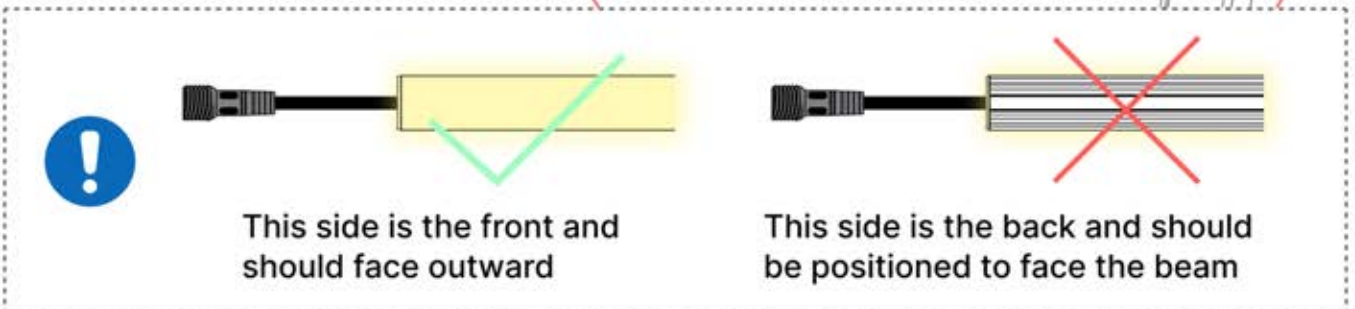

The videos contain important information relevant to the assembly process.

INFORMATION

INFORMATION

10

11

Tip: For a smoother LED installation, spray the track with soapy water before mounting.

12

13