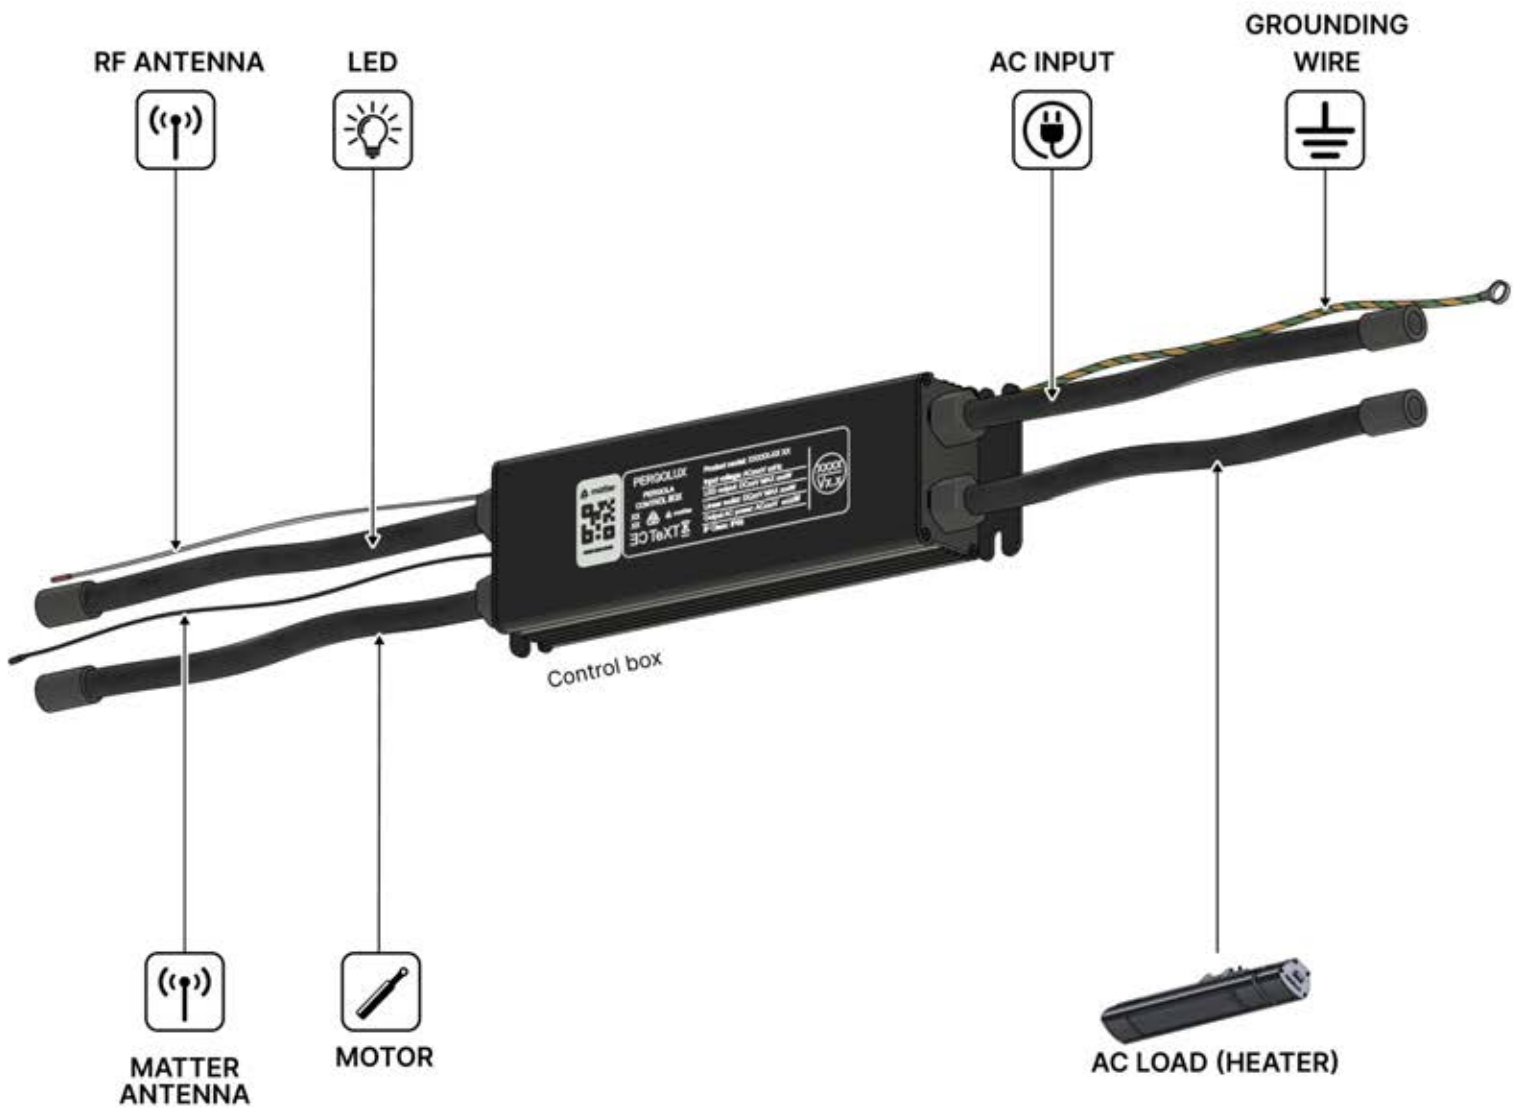

INPUTS AND OUTPUTS