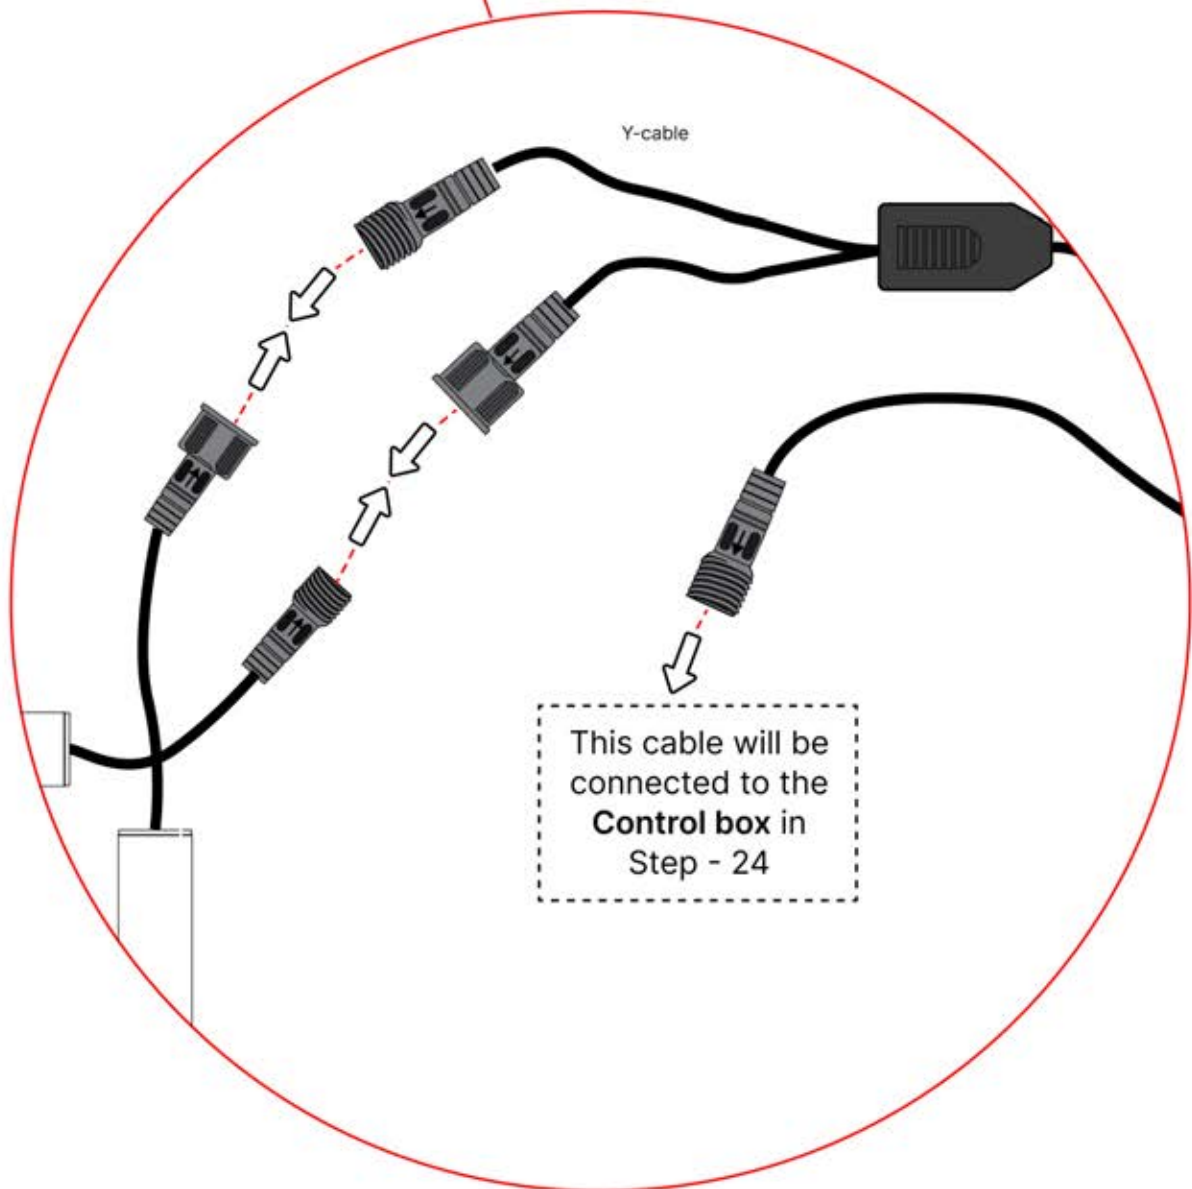

4x

PN-200000571

4x

IMPORTANT INFORMATION

Handle with care.

When installing the light strip, do not pull or bend the wires on both sides with force, as this may cause the solder joints to fall off.

Important! Please watch all the videos before starting the assembly.

The videos contain important information relevant to the assembly process.

INFORMATION

INFORMATION

10

11

Tip: For a smoother LED installation, spray the track with soapy water before mounting.

12

13