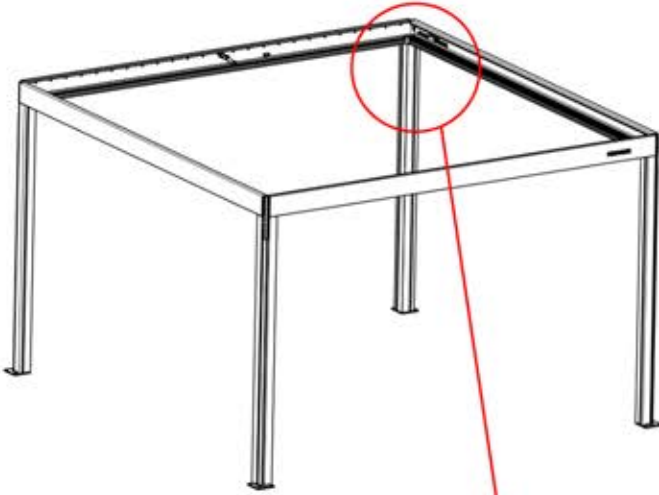

!
Control Box can be
installed on
Preferred W BEAM

21

 **x1**
PERGOLUX

4

ANTHRACITE: B233
WHITE: B241
BLACK: B237

PN-200000568
1x

22

!
Power Cable can be
routed through all
the Poles.