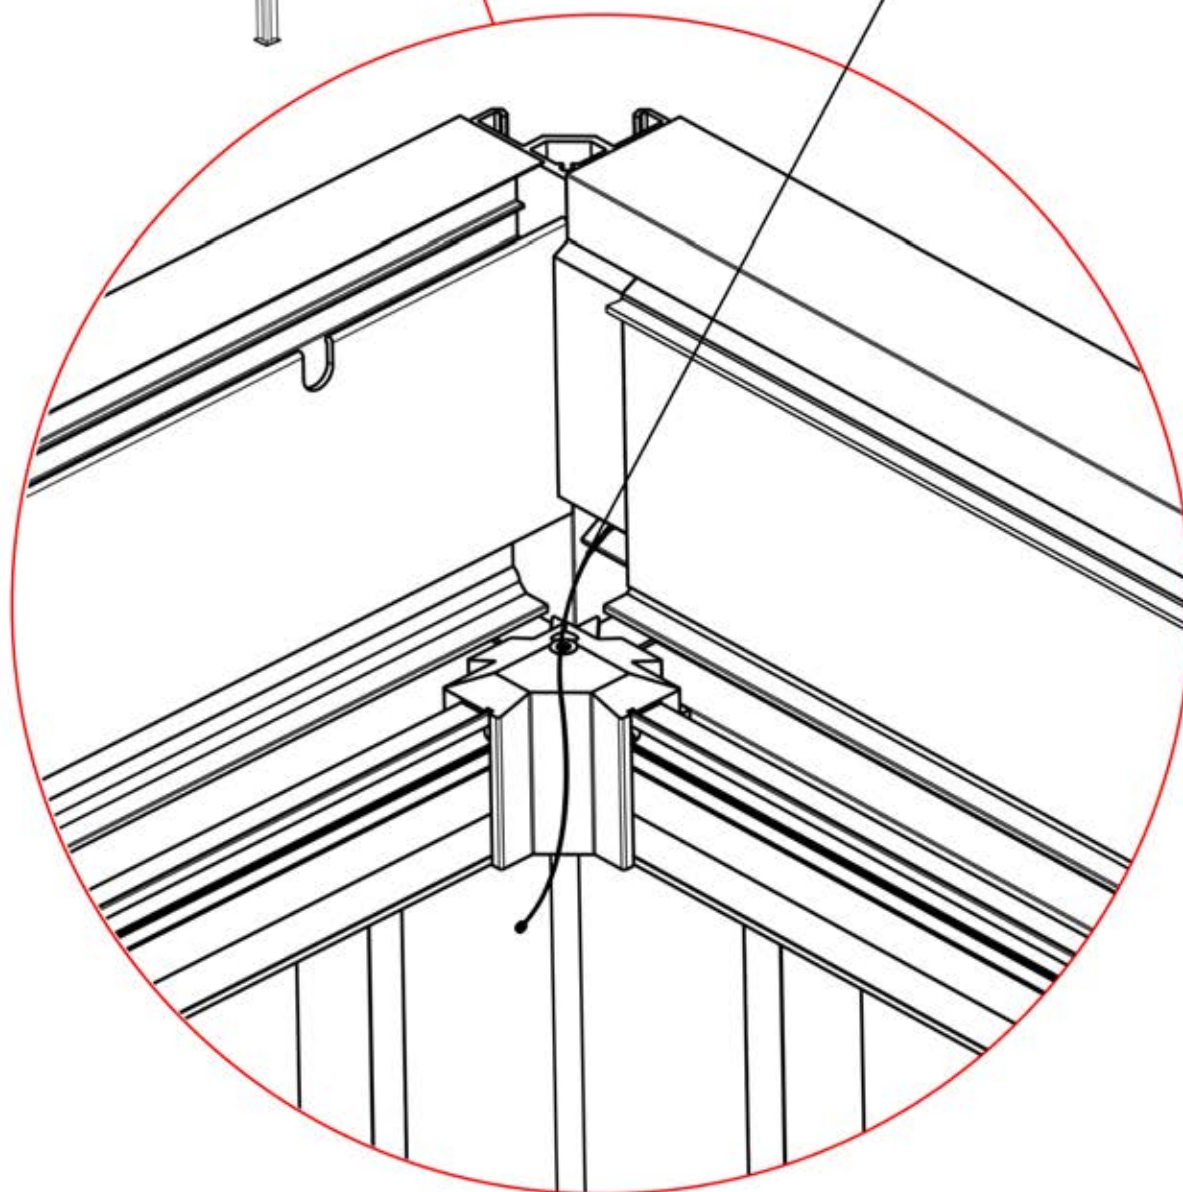

Matter Antenna