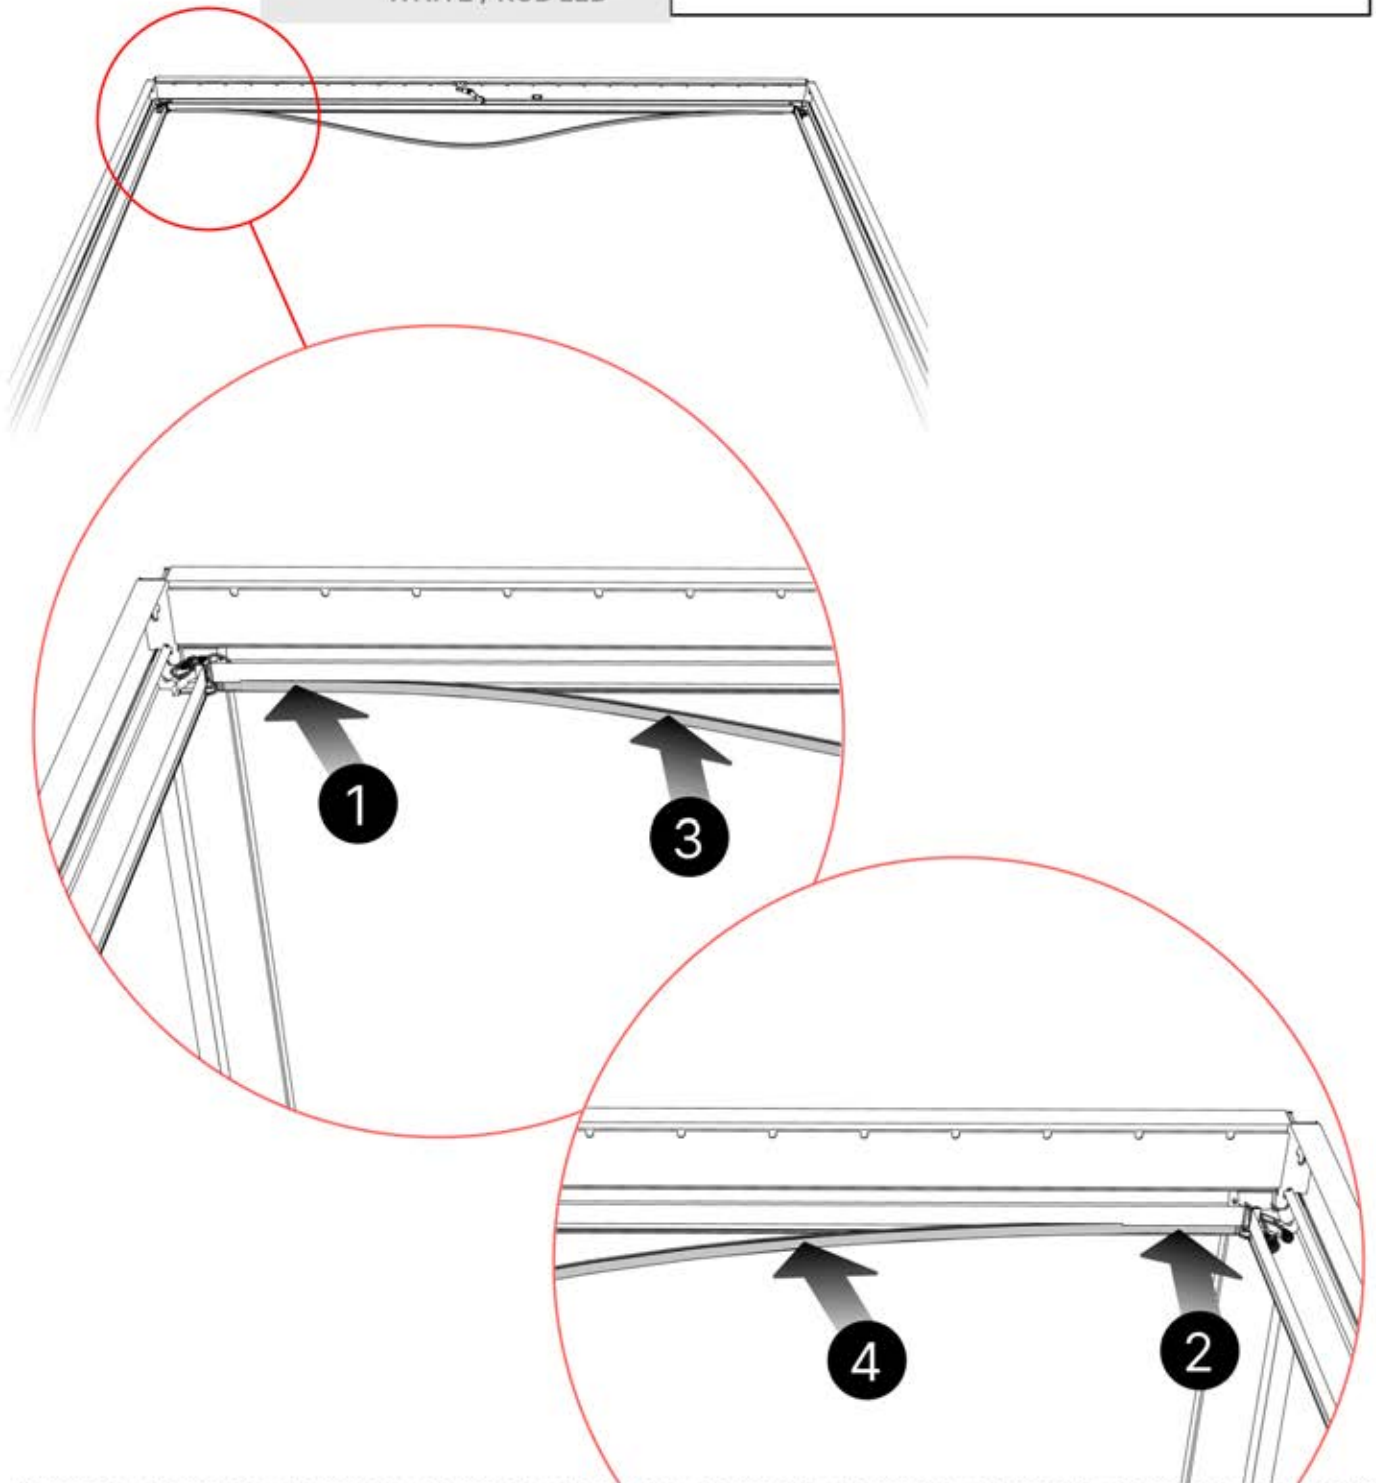

The videos contain important information relevant to the assembly process.

INFORMATION

INFORMATION

10

11

Tip: For a smoother LED installation, spray the track with soapy water before mounting.

12

13