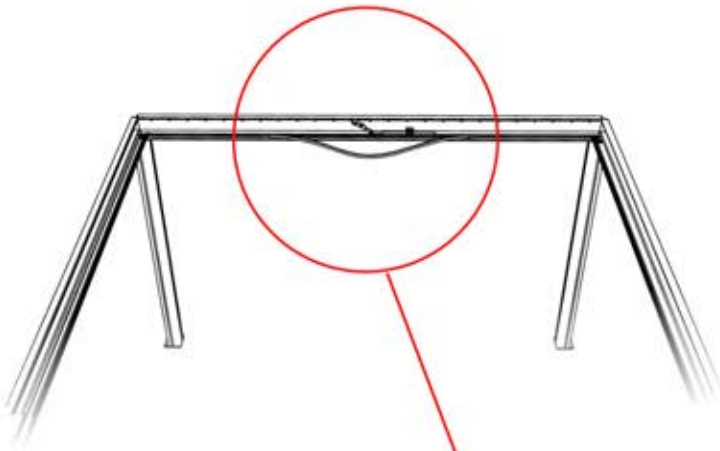

4x

PN-200000571

4x

IMPORTANT INFORMATION

Handle with care.

When installing the light strip, do not pull or bend the wires on both sides with force, as this may cause the solder joints to fall off.

Important! Please watch all the videos before starting the assembly.

The videos contain important information relevant to the assembly process.

INFORMATION

INFORMATION

10

11

Tip: For a smoother LED installation, spray the track with soapy water before mounting.

12

13