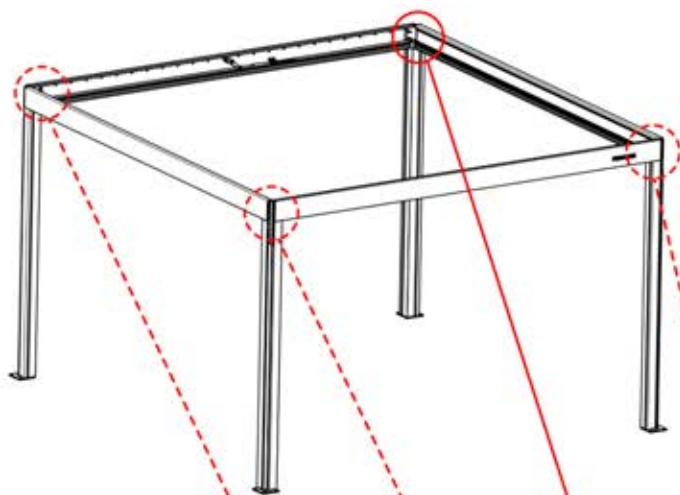

27

4

ANTHRACITE: B233
WHITE: B241
BLACK: B237

PN-200002622
4x