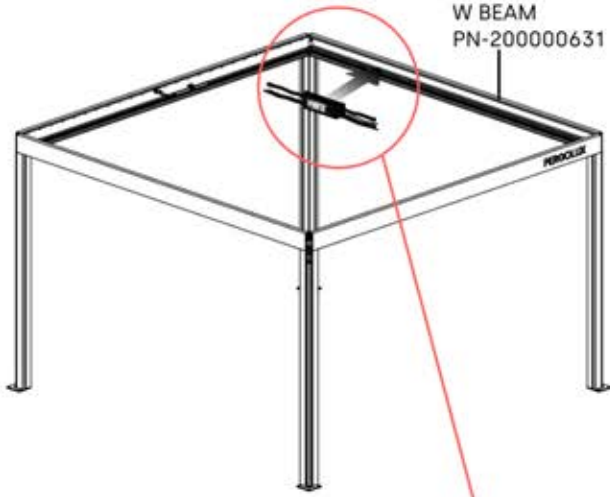

!
Control Box can be
installed on
Preferred W BEAM

21

 **x1**
PERGOLUX

4

ANTHRACITE: B233
WHITE: B241
BLACK: B237

PN-200000568
1x

22

!
Power Cable can be
routed through all
the Poles.