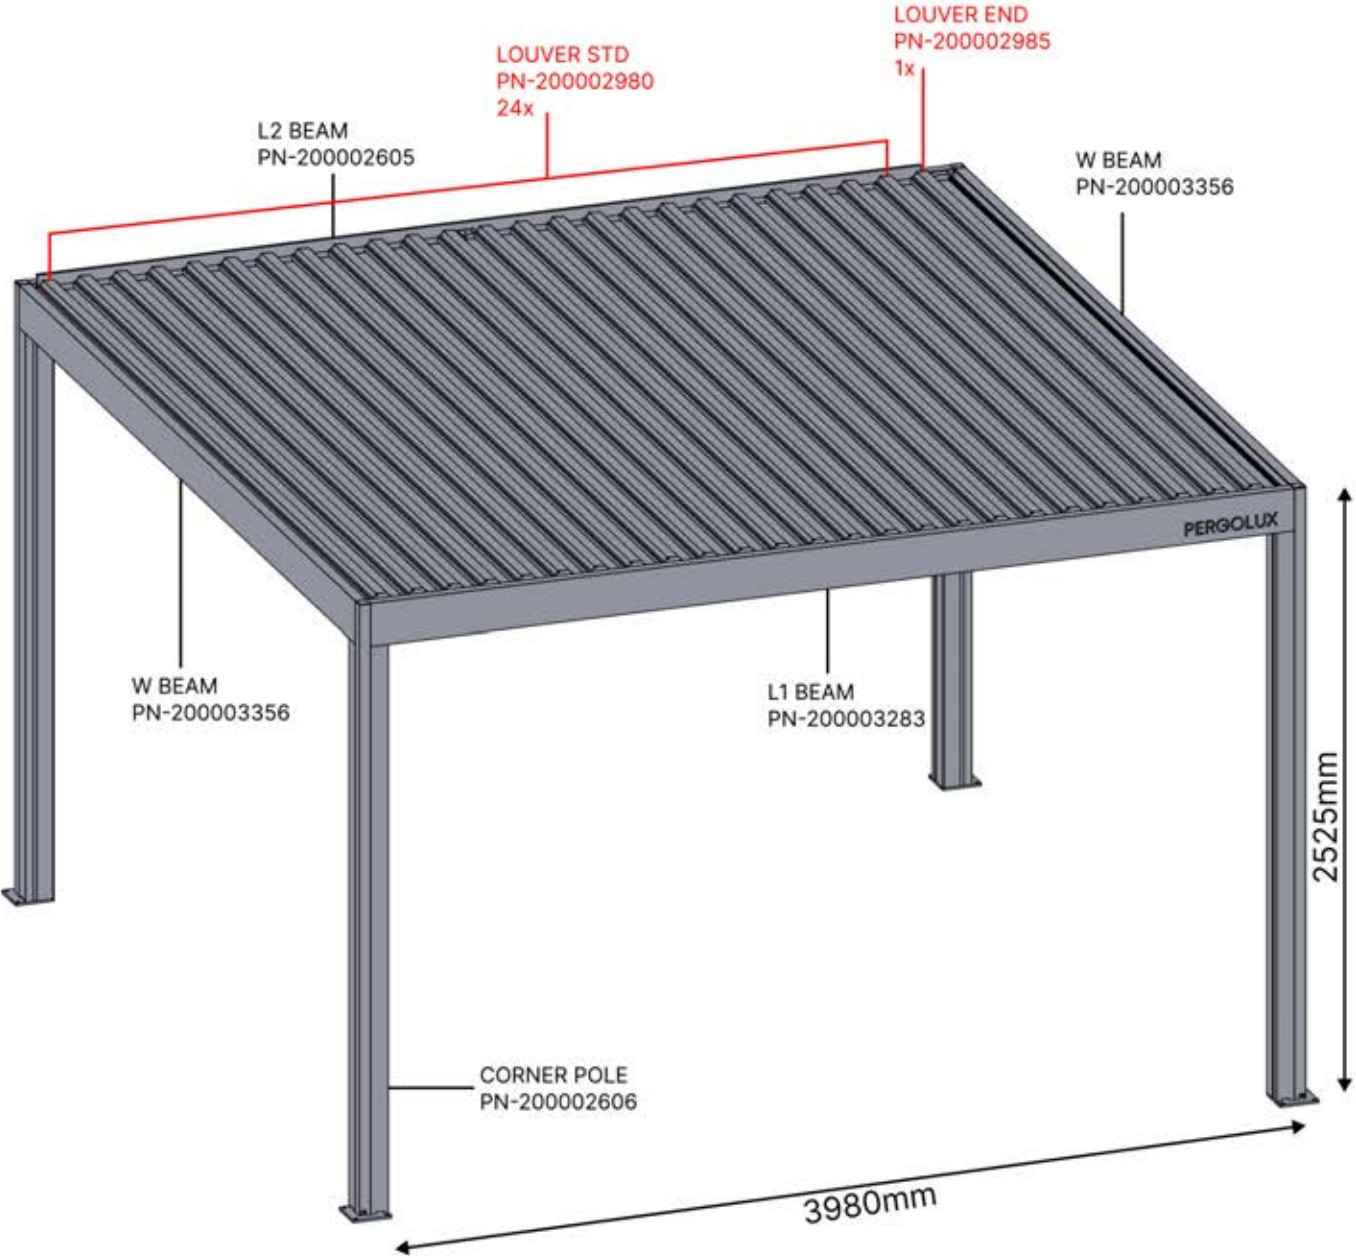

CONTROL BOX

[View Manual](#)

PERGOLUX | PERGOLA PRO FREESTANDING S4

4 x 4 M / 13' x 13'

4 × 4 M / 13' x 13'

INFORMATION

Are you installing a screen, slat wall or glass wall?

It is recommended to remove these Snapfit covers and clips now before installing the pergola.