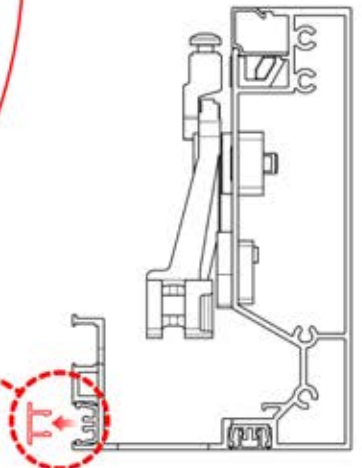

INFORMATION

Are you installing a heater, fan or LED lights?

It is recommended to remove both snap-fit covers from the beam now.

Cover and clips

PN-200000512
SnapFIT COVER CLIP

SnapFIT cover

PN-200002860