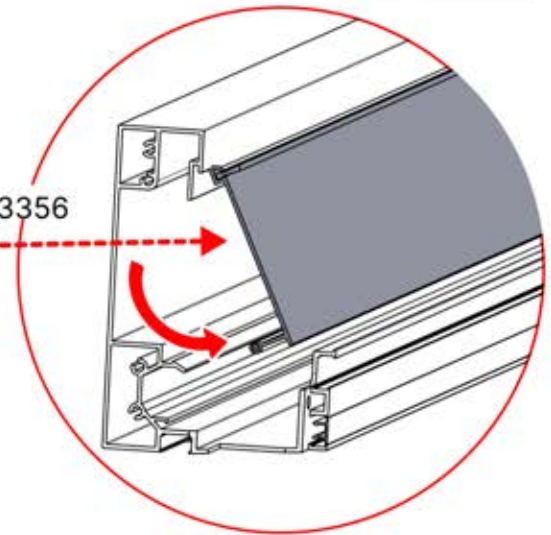

PN-200003356