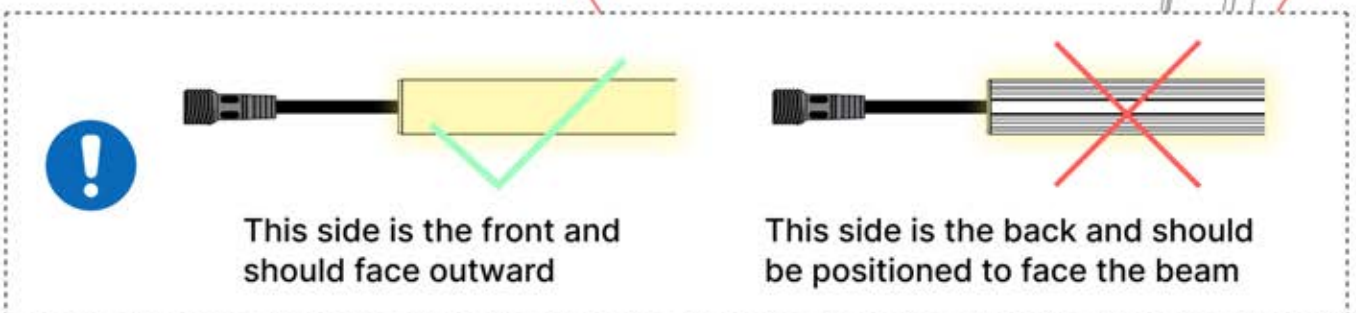

IMPORTANT INFORMATION

Handle with care.

When installing the light strip, do not pull or bend the wires on both sides with force, as this may cause the solder joints to fall off.

Important! Please watch all the videos before starting the assembly.

The videos contain important information relevant to the assembly process.

INFORMATION

INFORMATION

10

11

Tip: For a smoother LED installation, spray the track with soapy water before mounting.

12

13