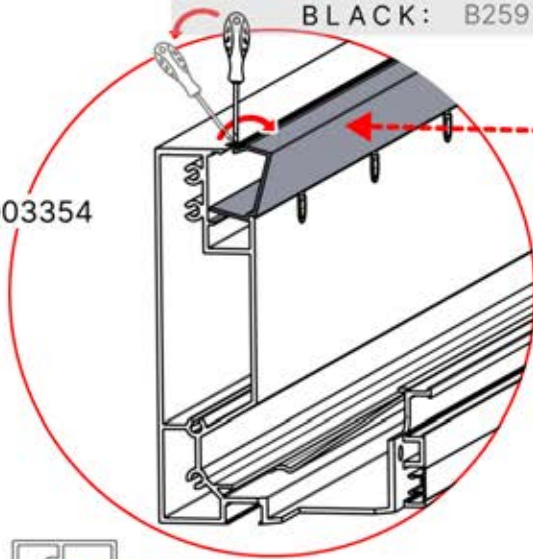

PN-200003356
2x

PN-200003354
1x

PN-200002860
1x

PN-200003354