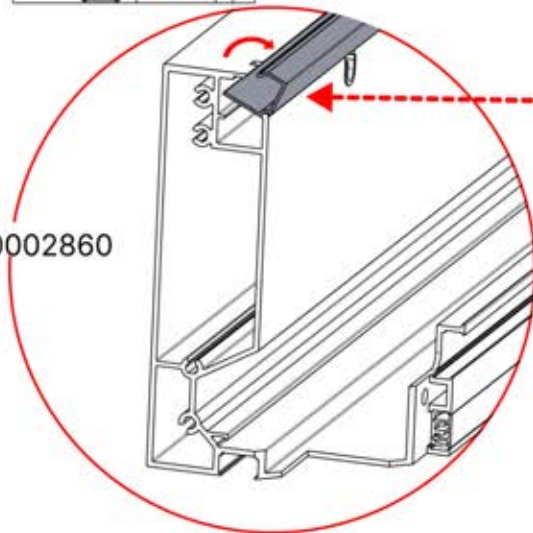

PN-200002860