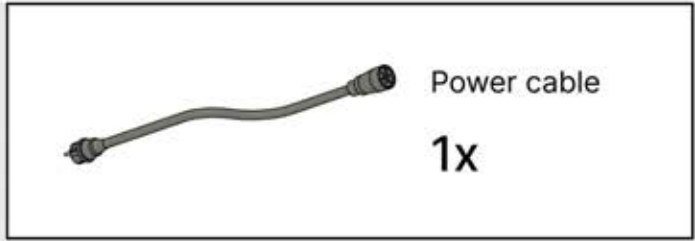

21

 **4**

ANTHRACITE: B234
WHITE: B242
BLACK: B238

 PN-200000568
1x

22

!
Power Cable can be
routed through all
the Poles.

23

24