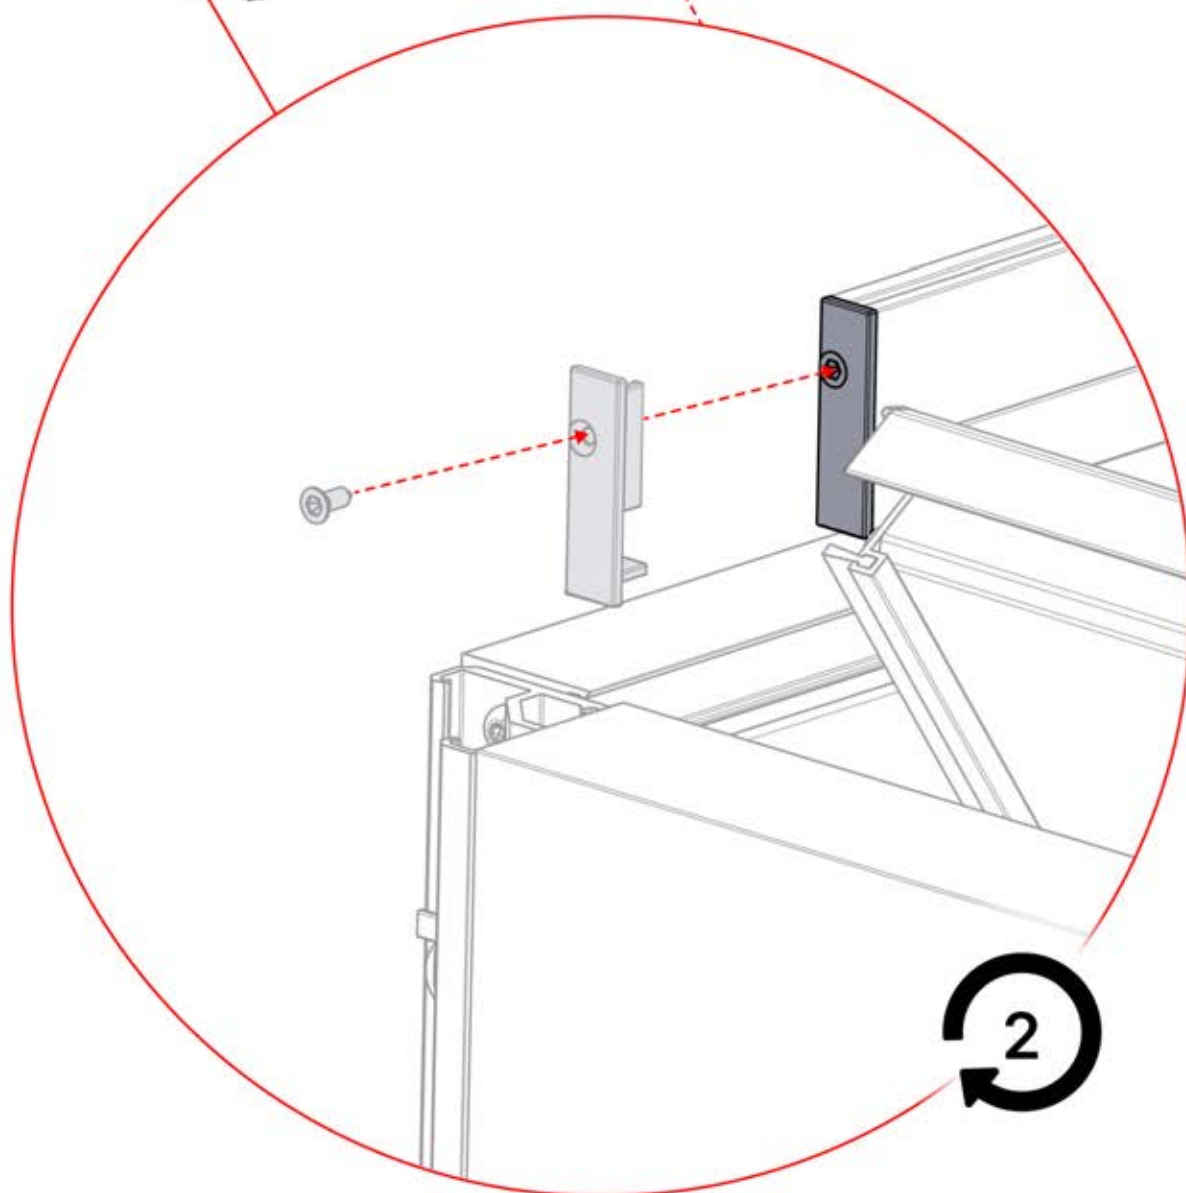

43

x1
FERGOLUX

4

ANTHRACITE: B234
WHITE: B242
BLACK: B238

PN-200003030
1x

PN-200003031
1x

4.2x12
PN-200001207
1x