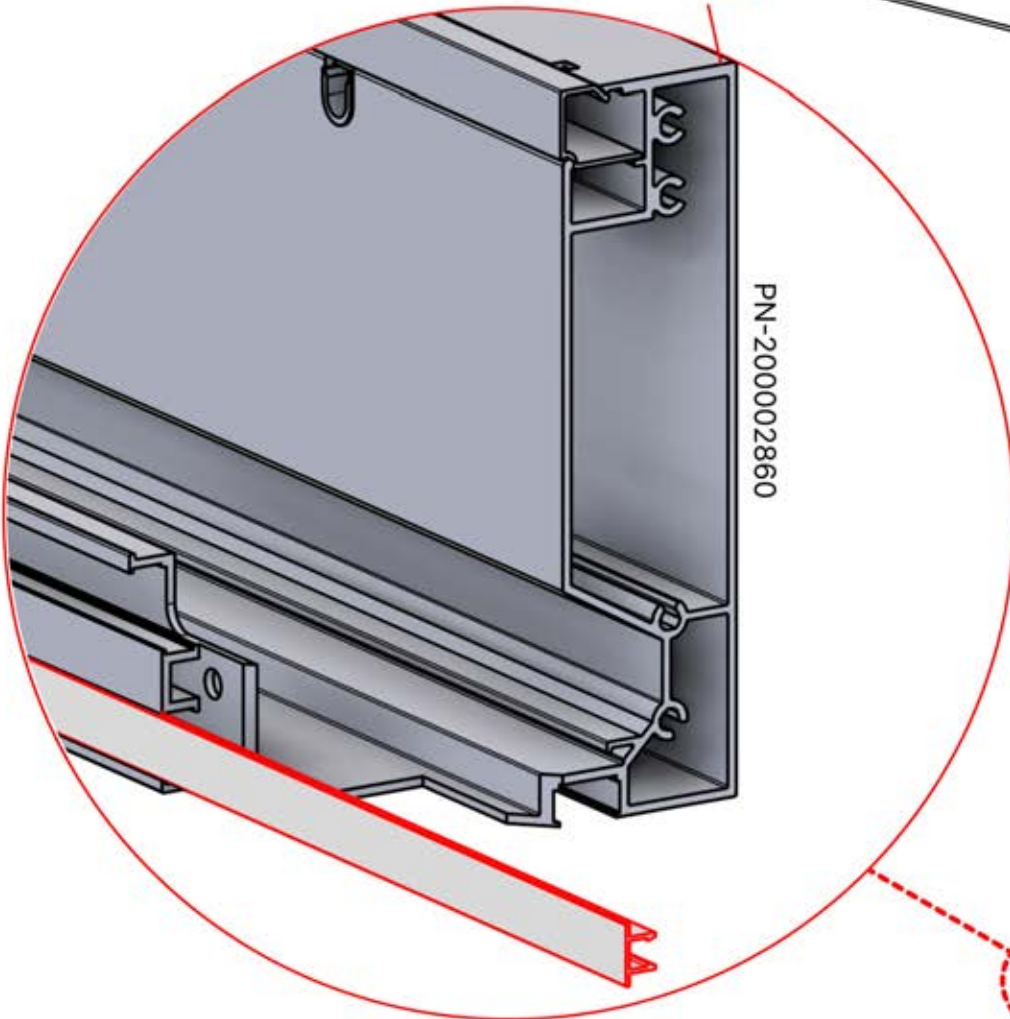

INFORMATION

Are you installing a heater, fan or LED lights?

It is recommended to remove both snap-fit covers from the beam now.

Cover and clips

PN-200000512
SnapFIT COVER CLIP

SnapFIT cover

PN-200002860