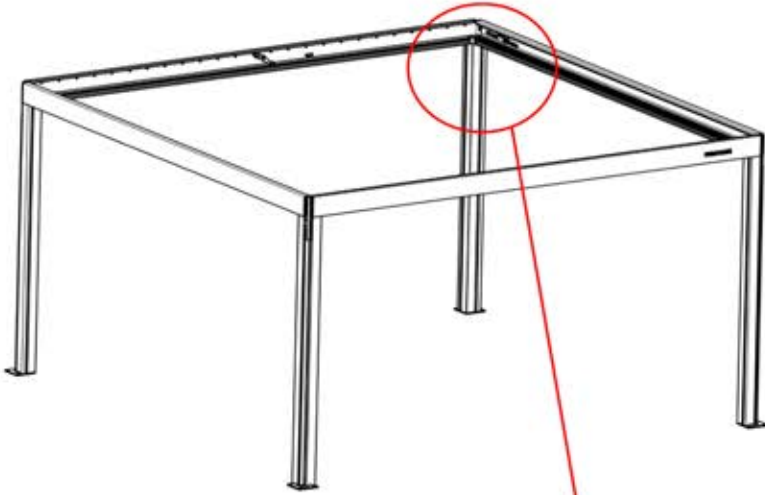

21

 **4**

ANTHRACITE: B234
WHITE: B242
BLACK: B238

 PN-200000568
1x

22

!
Power Cable can be
routed through all
the Poles.

23

24