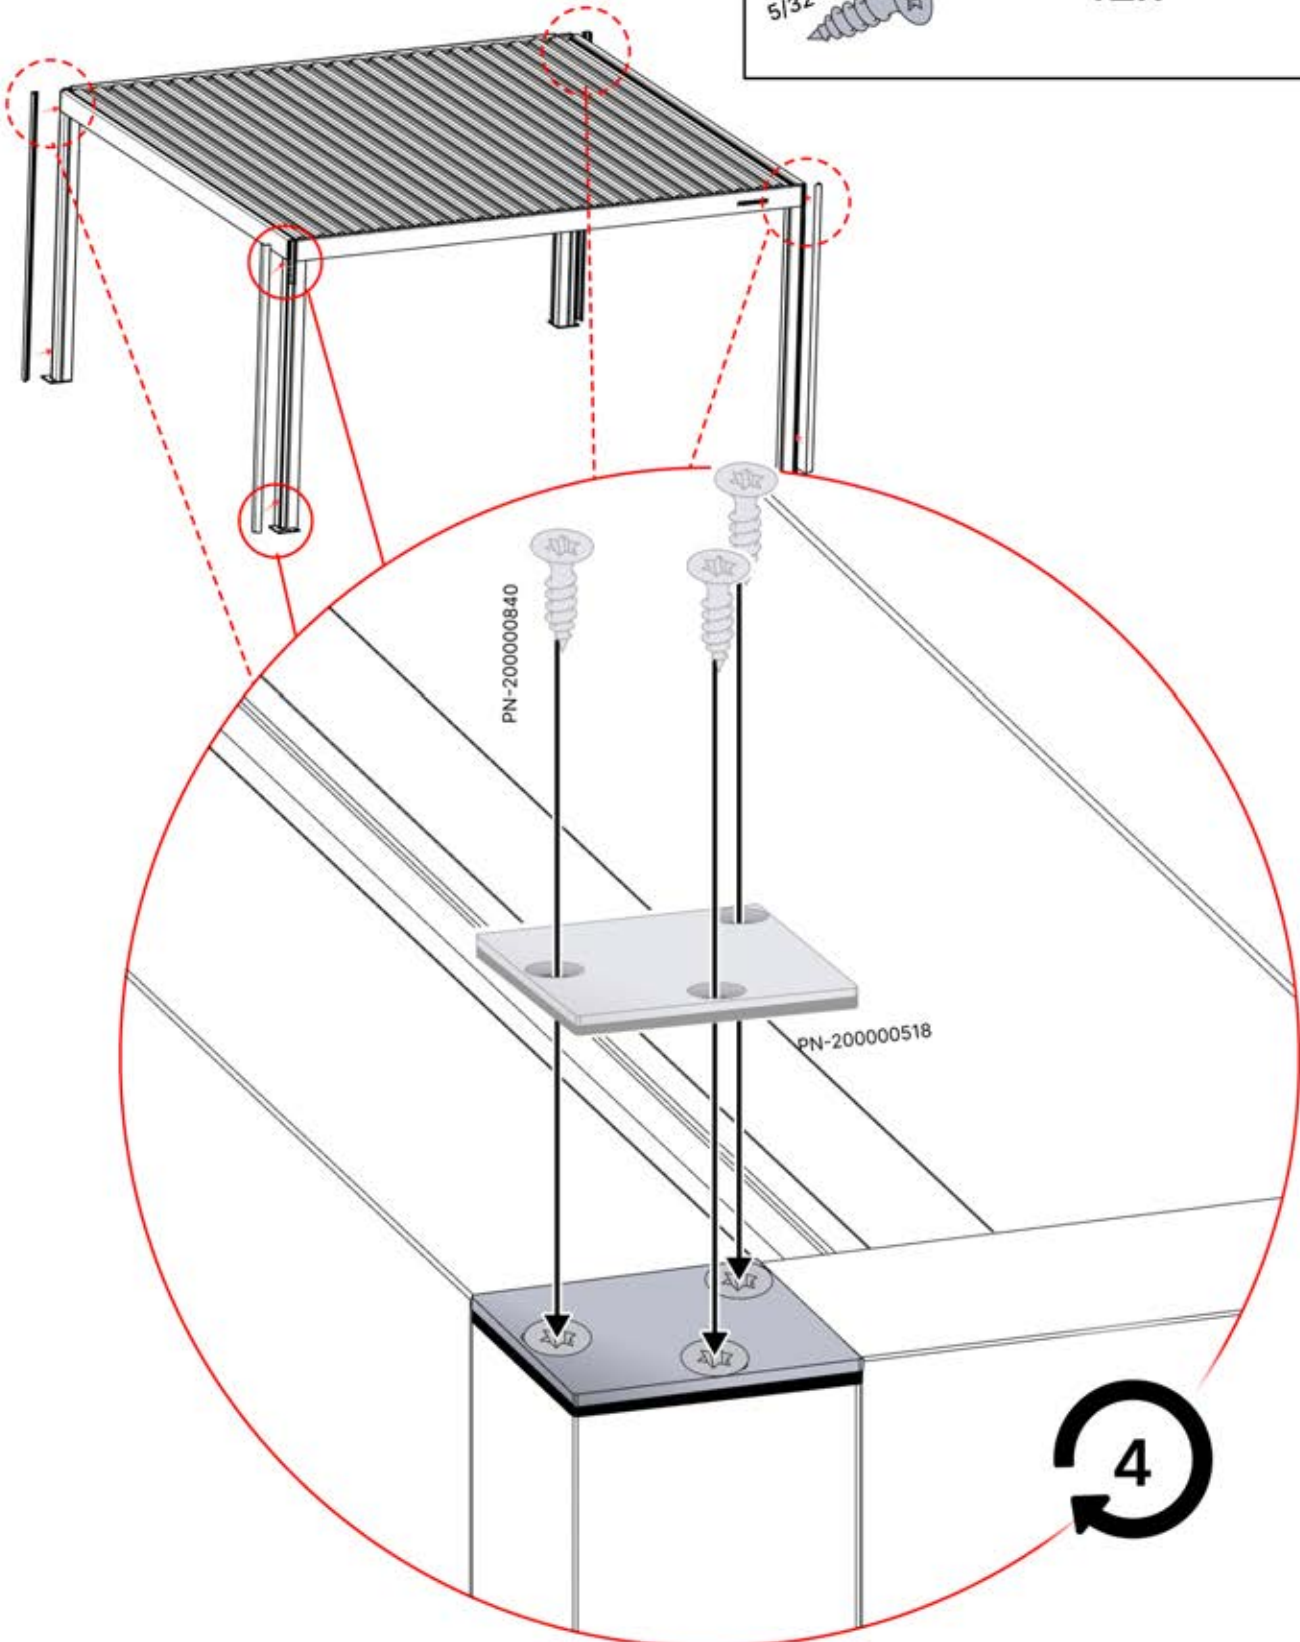

47

4

ANTHRACITE: B234
WHITE: B242
BLACK: B238

PN-200001514

4x

PN-200000840

12x