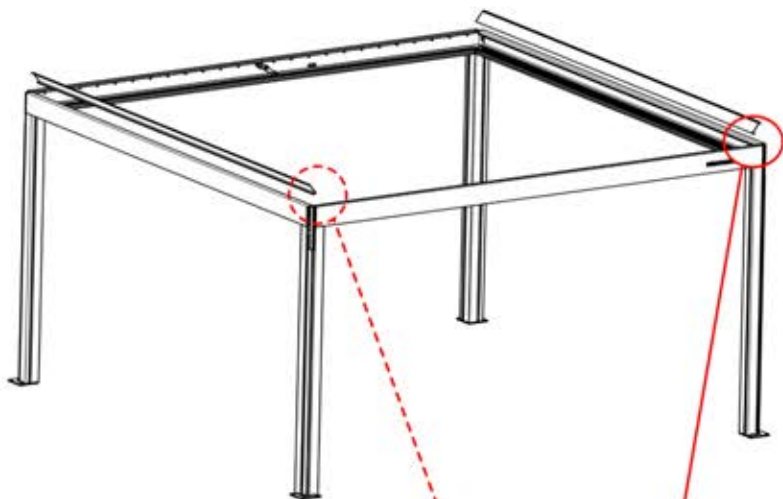

!
Route the Matter
Antenna and place it
below the highlighted
part(PN-200002622).

!
Matter Antenna

INFORMATION

			PN-200003555 2x
ANTHRACITE: B257 WHITE: B261 BLACK: B259			PN-200003399 2x

30

5

ANTHRACITE: B257
WHITE: B261
BLACK: B259