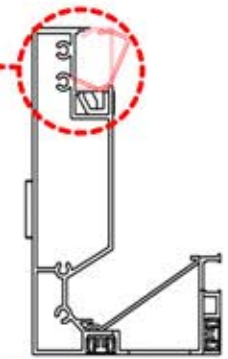

PN-200002860
1x

PN-200003354