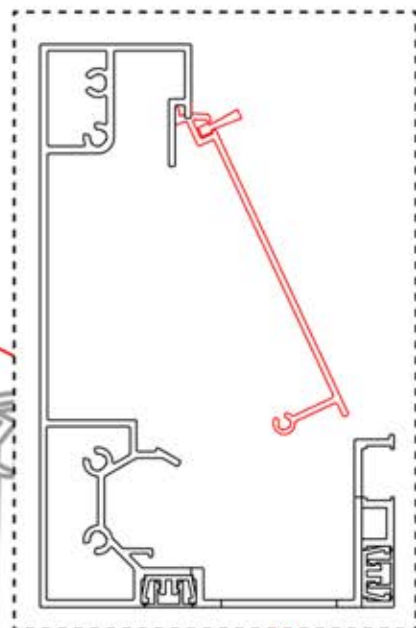

!
Route the Matter
Antenna and place it
below the highlighted
part(PN-200002622).

!
Matter Antenna

INFORMATION

			PN-200003555 2x
ANTHRACITE: B257 WHITE: B261 BLACK: B259			PN-200003399 2x

30

5

ANTHRACITE: B257
WHITE: B261
BLACK: B259