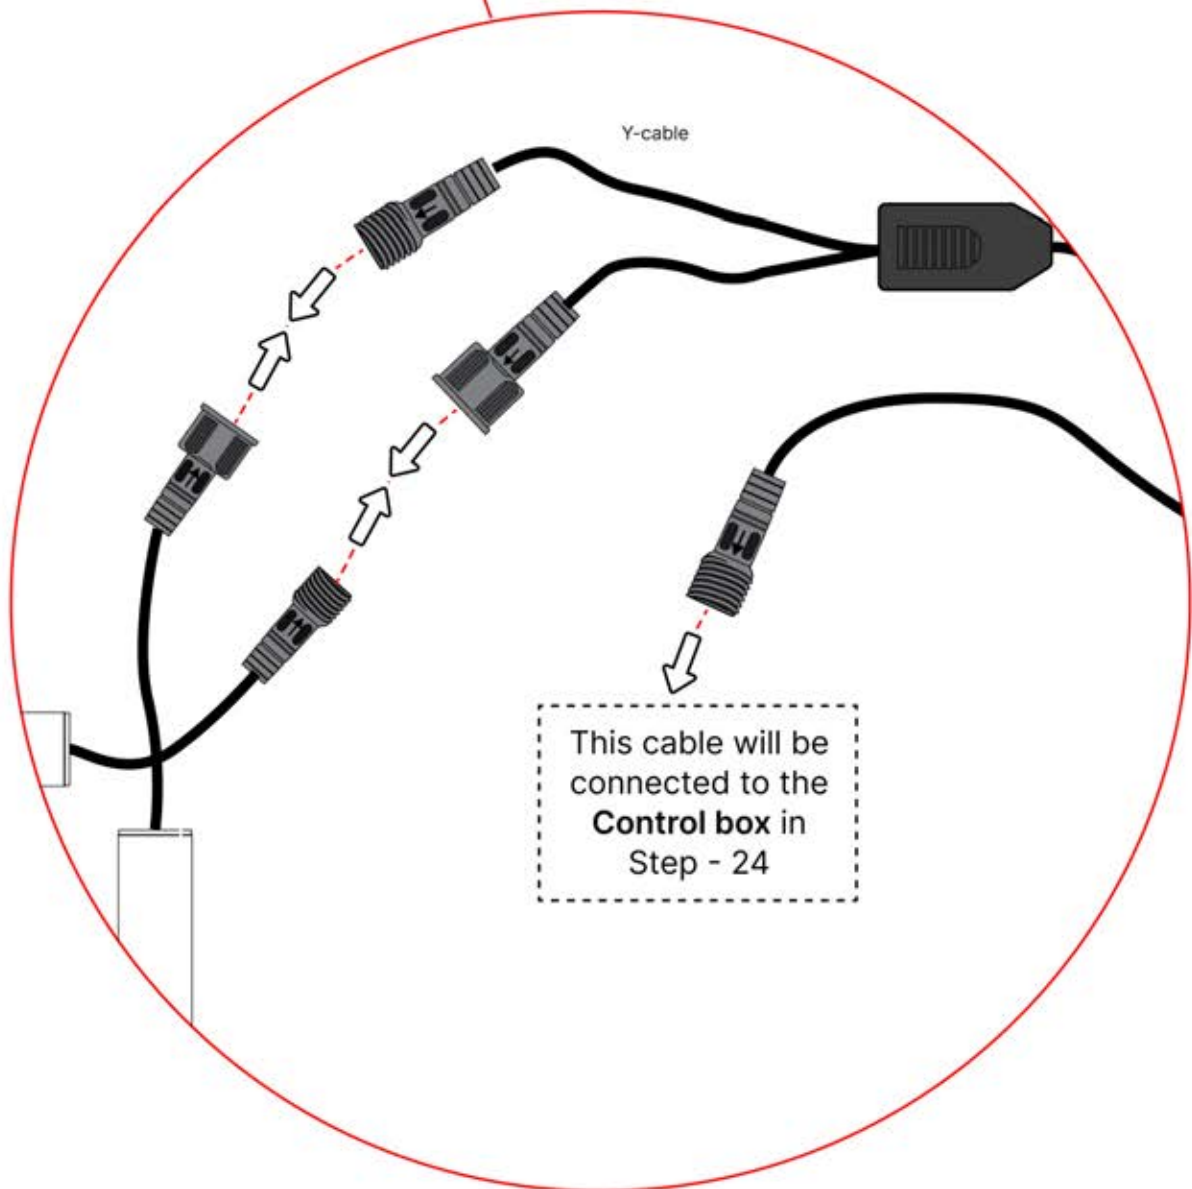

IMPORTANT INFORMATION

Handle with care.

When installing the light strip, do not pull or bend the wires on both sides with force, as this may cause the solder joints to fall off.

Important! Please watch all the videos before starting the assembly.

The videos contain important information relevant to the assembly process.

INFORMATION

INFORMATION

10

11

Tip: For a smoother LED installation, spray the track with soapy water before mounting.

12

13