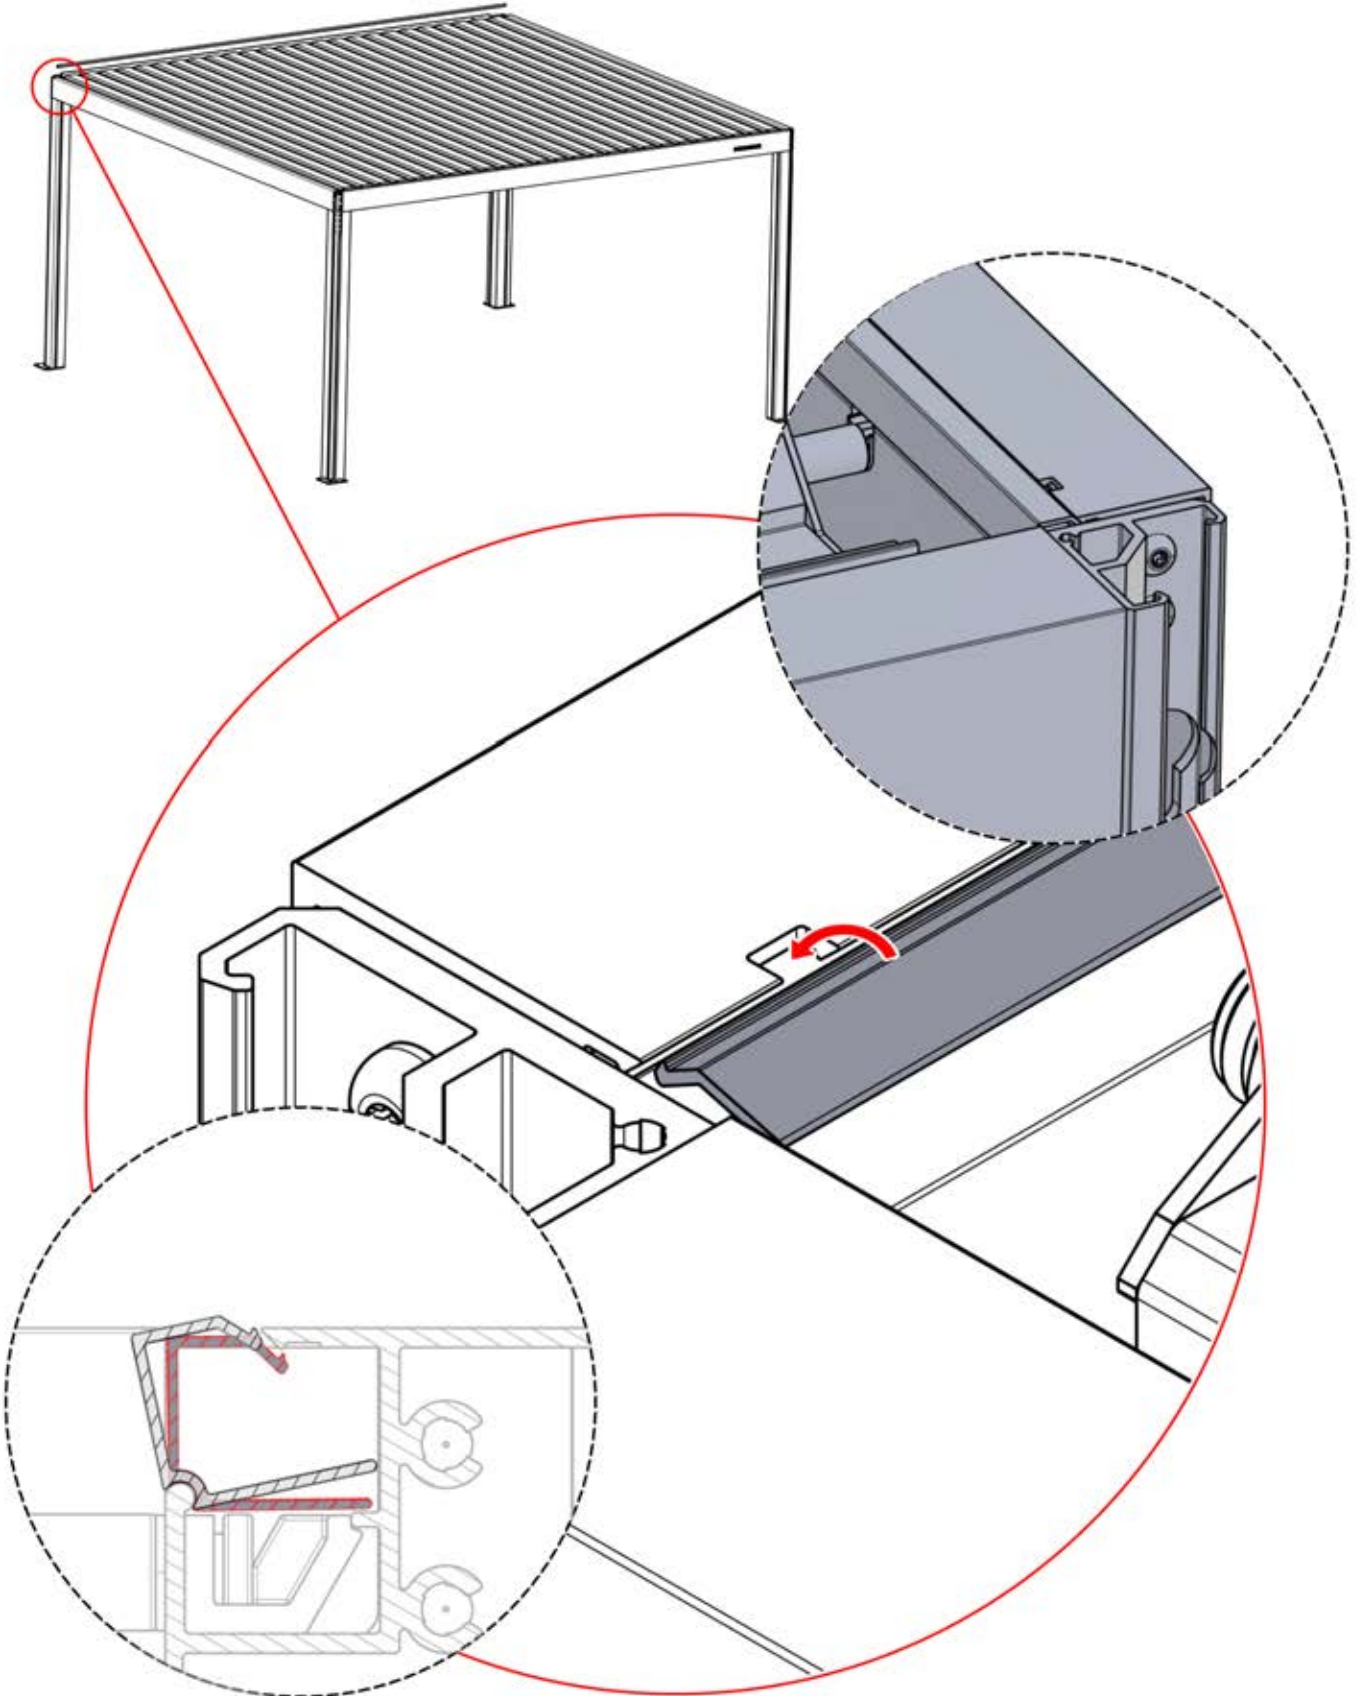

44

4

ANTHRACITE: B234
WHITE: B242
BLACK: B238