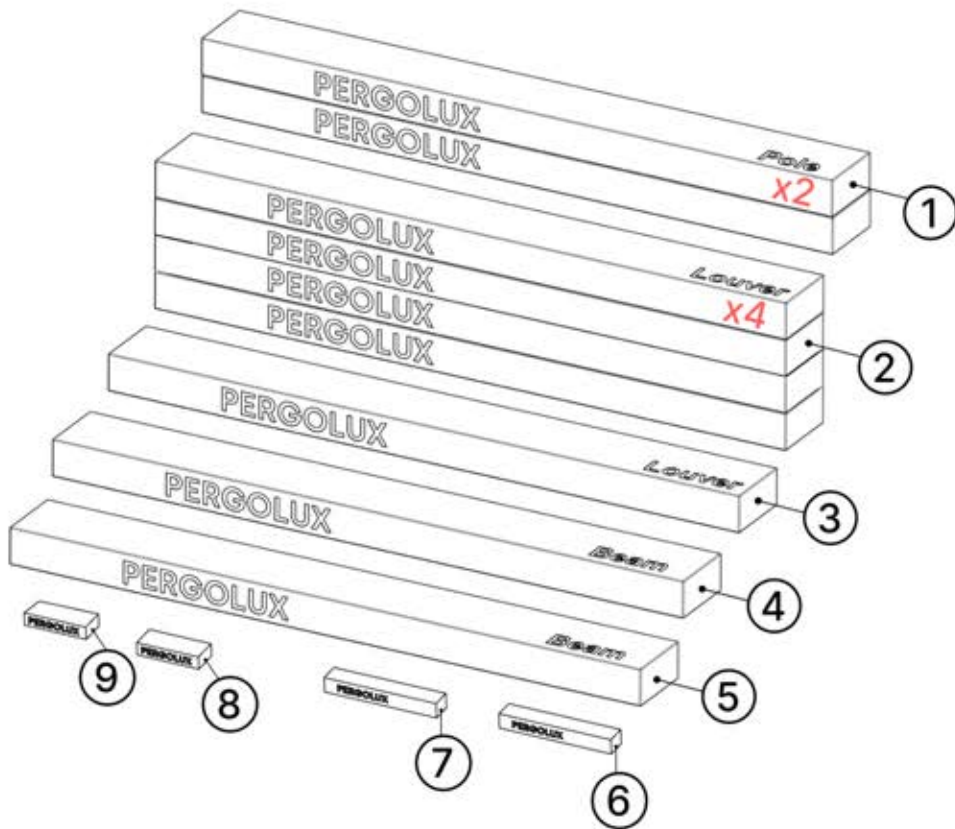

INFORMATION

3mm, 4mm, 5mm

TX15, TX20, TX25, TX30

PACKAGE OVERVIEW

ORDER	ANTHRACITE	WHITE	BLACK
①	C120	C122	C121
②	L216	L220	L218
③	L228	L232	L230
④	B234	B242	B238
⑤	B257	B261	B259
⑥	WHITE / RGB LED		
⑦	MOTOR		
⑧	CONTROL BOX		
⑨	POWER CABLE		