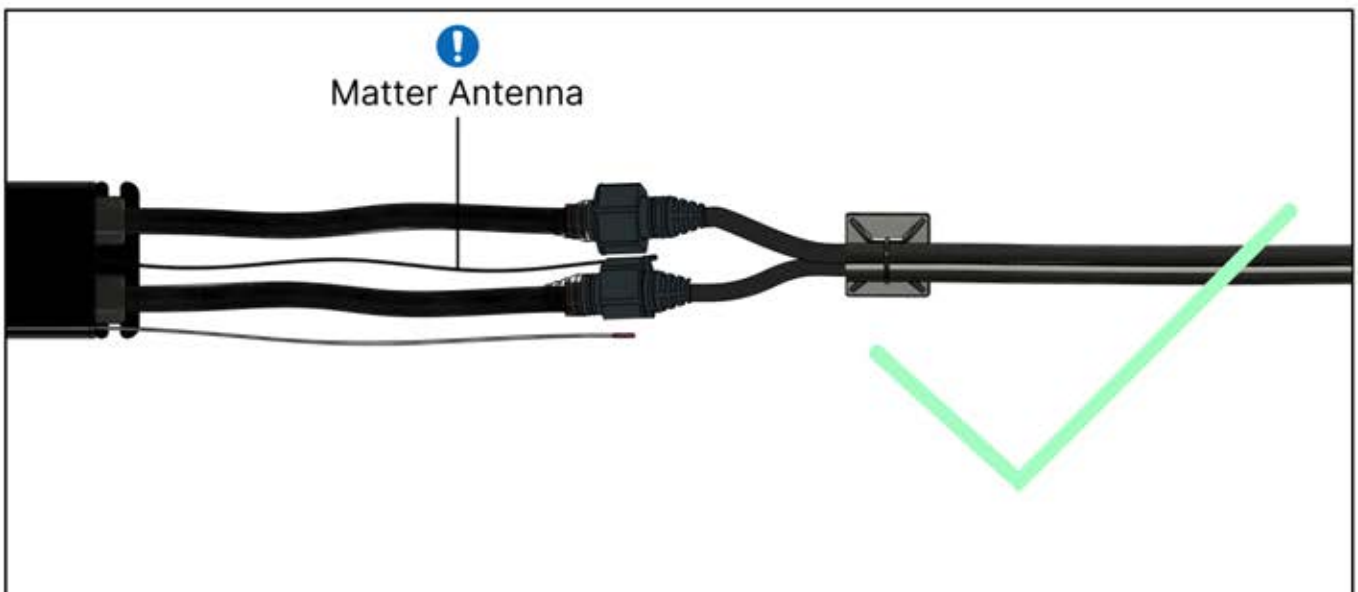

26

CONTROL BOX	S4 PN-200002683 5x PN-200002684 10x
! Keep the Matter Antenna wire free and do not tie them with LED and Motor wire