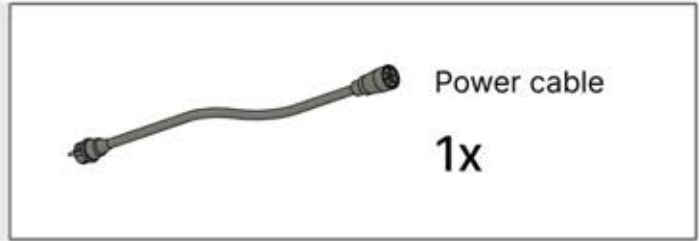

21

 **4**

ANTHRACITE: B234
WHITE: B242
BLACK: B238

 PN-200000568
1x

22

!
Power Cable can be
routed through all
the Poles.

23

24