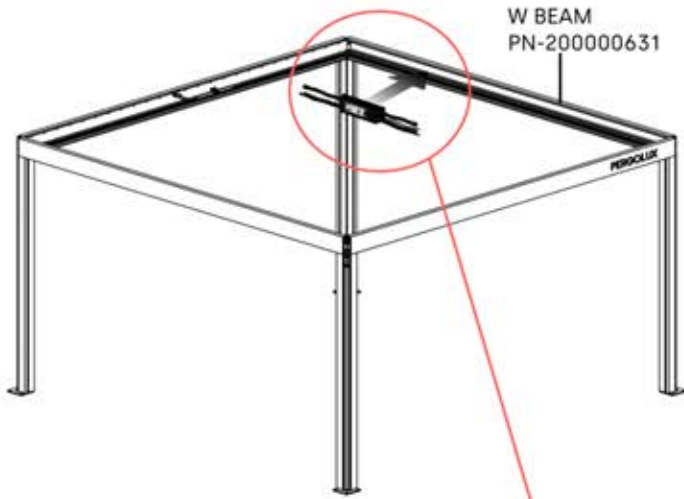

20

!
Control Box can be
installed on
Preferred W BEAM