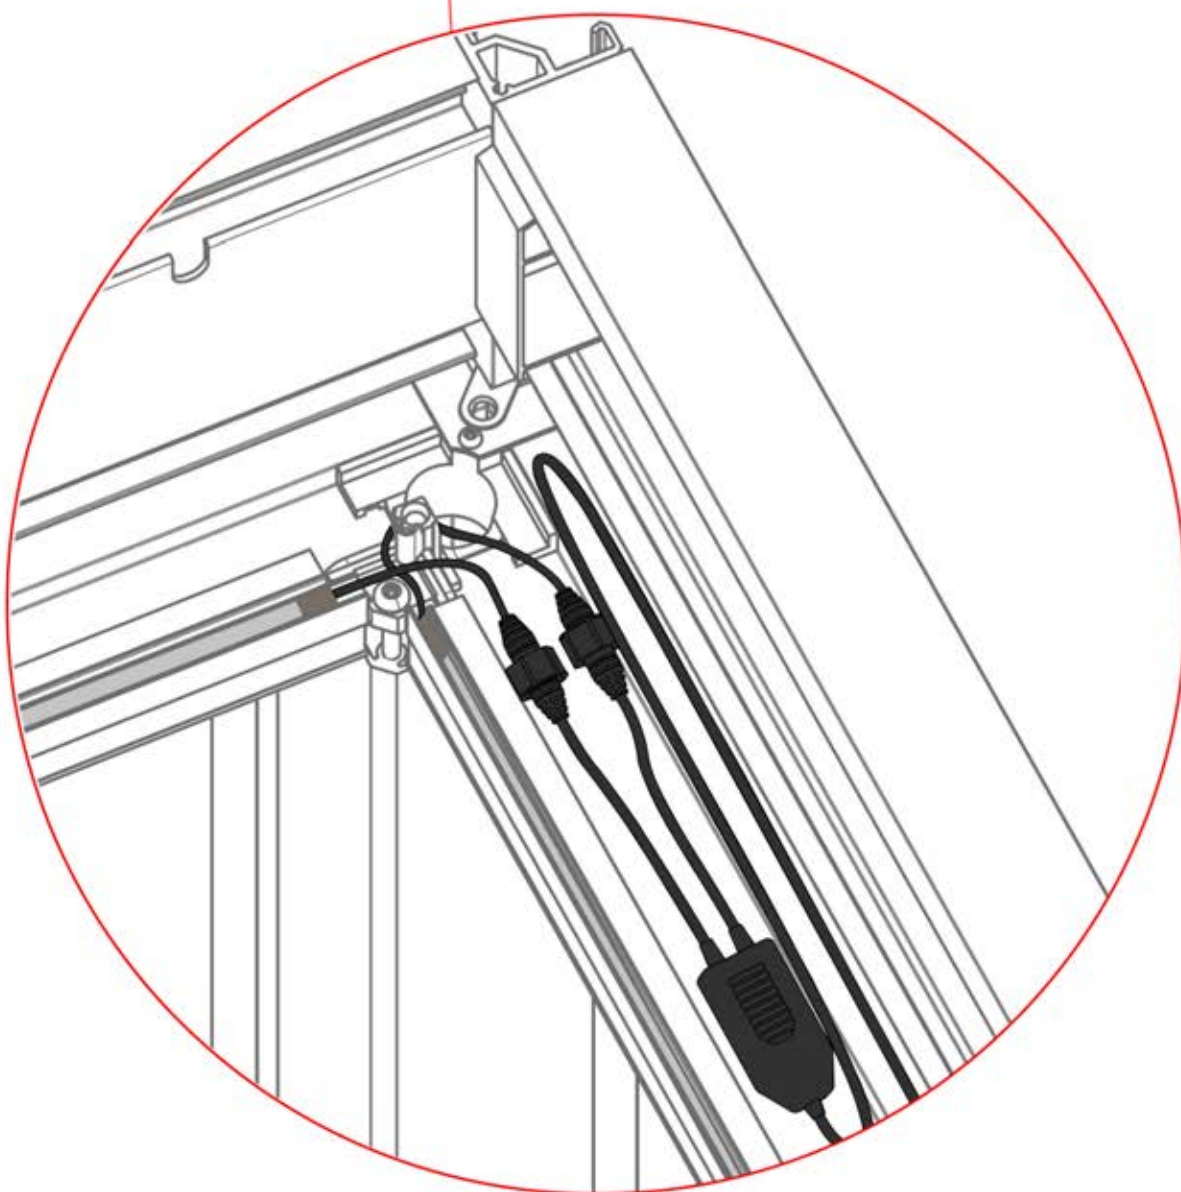

IMPORTANT INFORMATION

Handle with care.

When installing the light strip, do not pull or bend the wires on both sides with force, as this may cause the solder joints to fall off.

Important! Please watch all the videos before starting the assembly.

The videos contain important information relevant to the assembly process.

INFORMATION

INFORMATION

10

11

Tip: For a smoother LED installation, spray the track with soapy water before mounting.

12

13