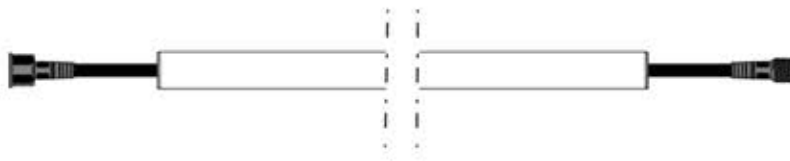

Premounted
PN-200003555
2x

PN-200003399
2x

ITEMS IN BOX

6

WHITE / RGB LED

LED light strip

4x

Y cable