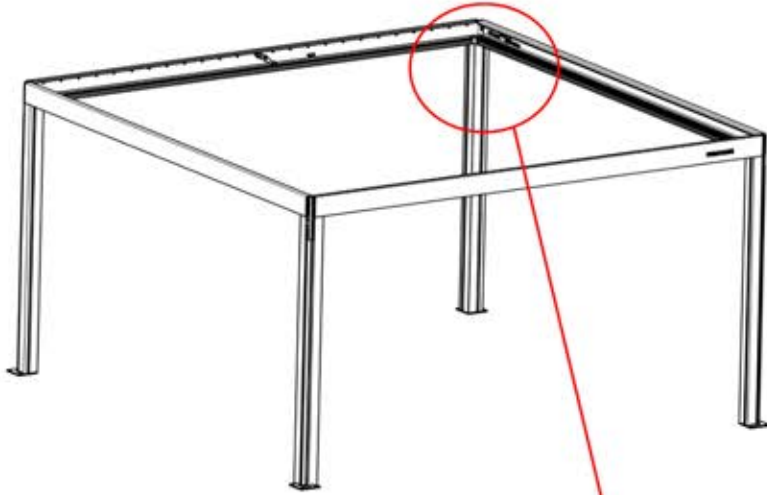

21

 **4**

ANTHRACITE: B234
WHITE: B242
BLACK: B238

 PN-200000568
1x

22

!
Power Cable can be
routed through all
the Poles.

23

24