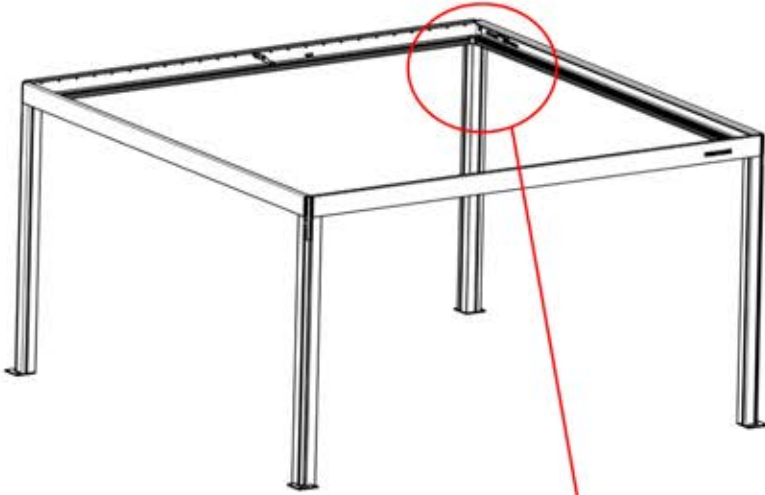

21

 **4**

ANTHRACITE: B234
WHITE: B242
BLACK: B238

 PN-200000568
1x

22

!
Power Cable can be
routed through all
the Poles.

23

24