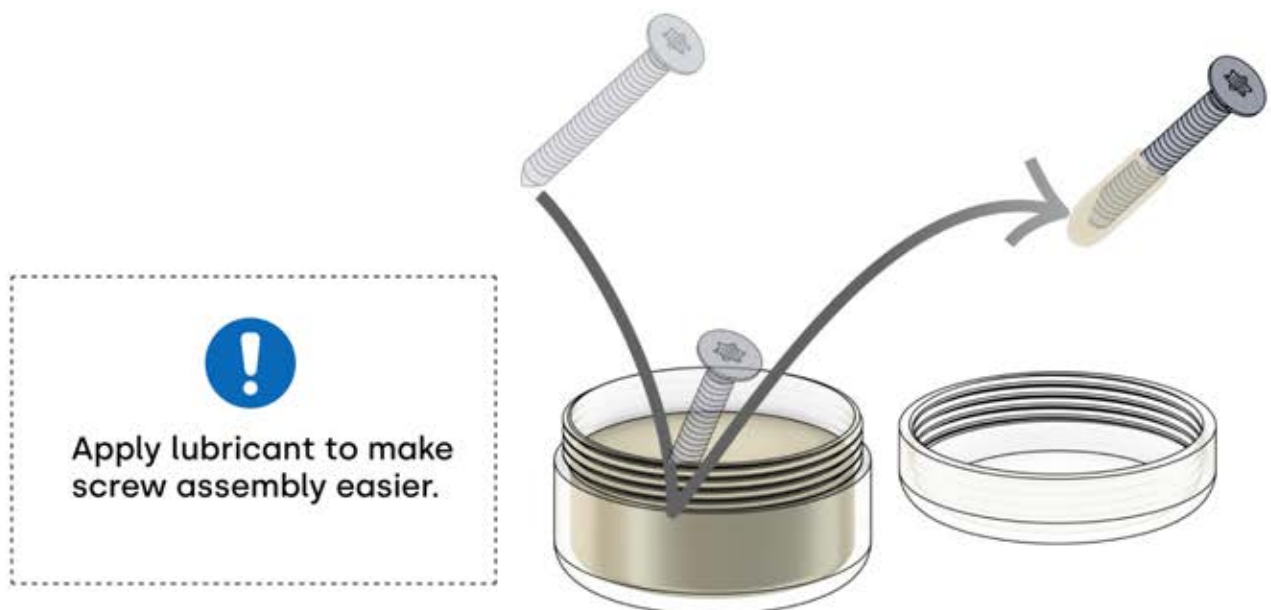

ø12mm

Use on concrete

Use on wood

x12

x12

You need to buy your needed screws to attach the pergola to the ground

SHOP

INFORMATION

All screws from **PERGOLUX** are made of stainless steel, ensuring durability and resistance to rust. To prevent damage to screws, follow these guidelines:

- **DO NOT OVERTIGHTEN:** Apply appropriate force to avoid stripping the threads.
- **CHOOSE THE CORRECT TOOL:** Use the proper screwdriver or bit to avoid damaging the screw head.
- **ENSURE PROPER USE:** With correct installation, screws will maintain their integrity and functionality over time.
- **USE LUBRICATION:** Apply lubricant to make screw assembly easier.