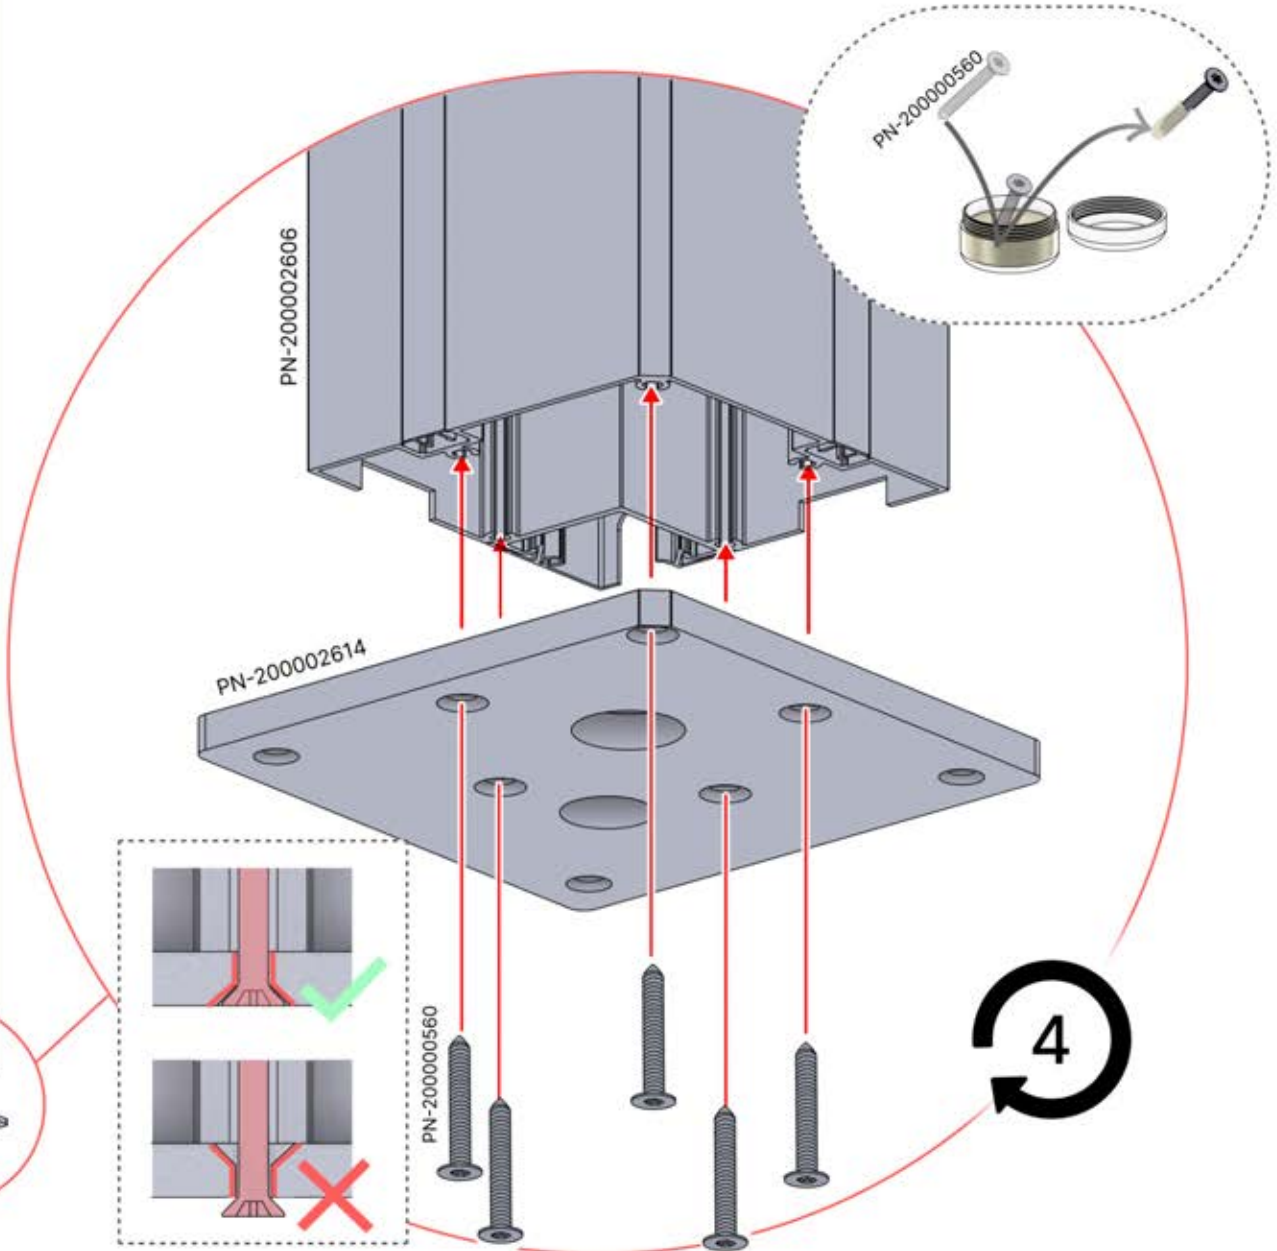

01

ANTHRACITE: C120
WHITE: C122
BLACK: C121

ANTHRACITE: B234
WHITE: B242
BLACK: B238