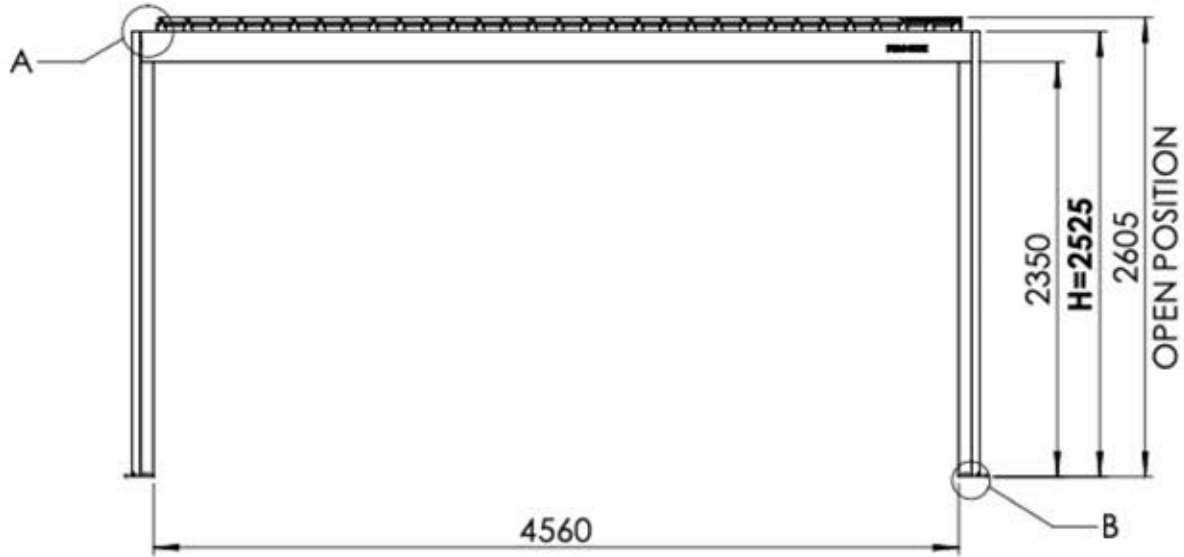

CONTROL BOX

[View Manual](#)

PERGOLUX | PERGOLA PRO FREESTANDING S4

4 x 5 M / 13' x 16'

4 × 5 M / 13' x 16'

INFORMATION

Are you installing a screen, slat wall or glass wall?

It is recommended to remove these Snapfit covers and clips now before installing the pergola.