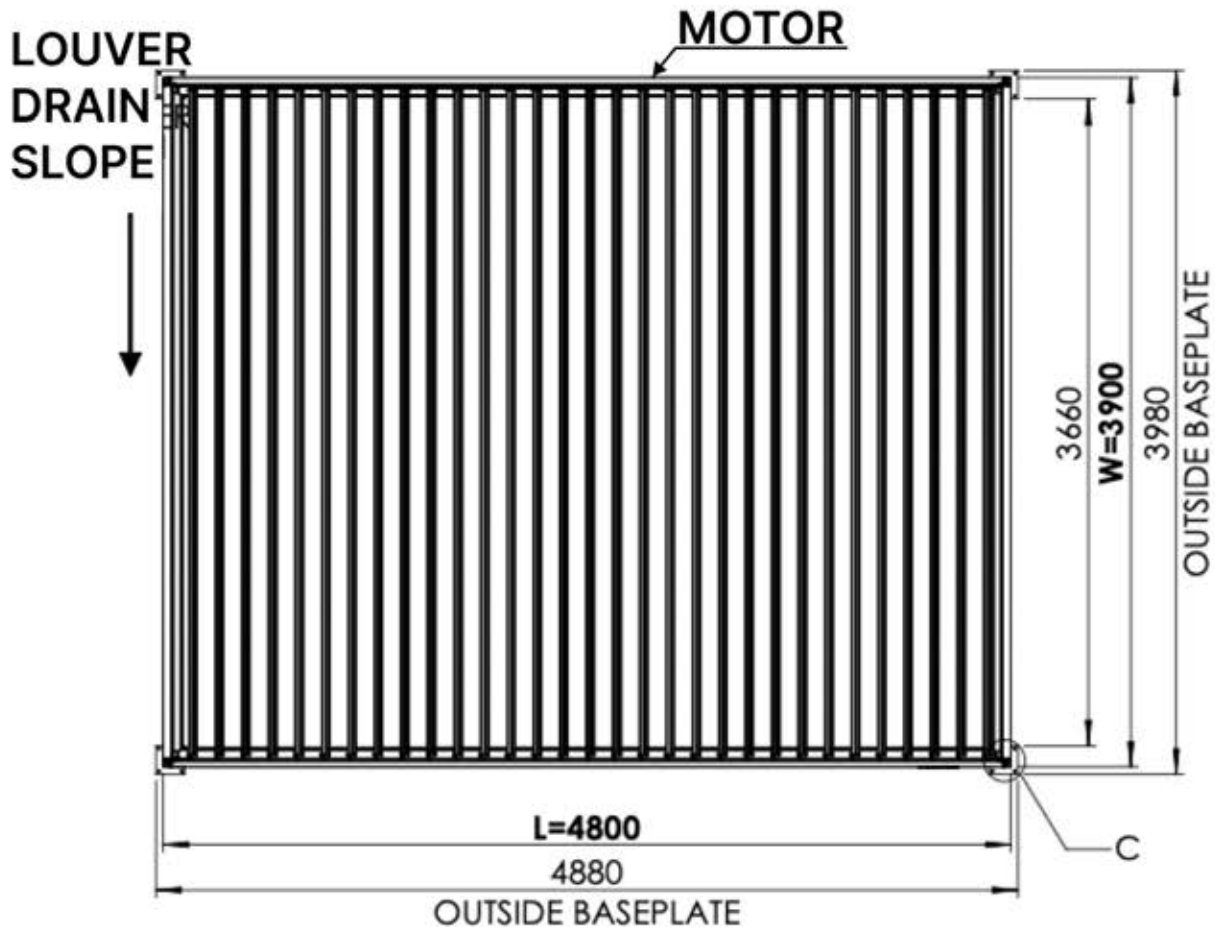

CONTROL BOX

[View Manual](#)

PERGOLUX | PERGOLA PRO FREESTANDING S4

4 x 5 M / 13' x 16'

4 × 5 M / 13' x 16'

INFORMATION

Are you installing a screen, slat wall or glass wall?

It is recommended to remove these Snapfit covers and clips now before installing the pergola.