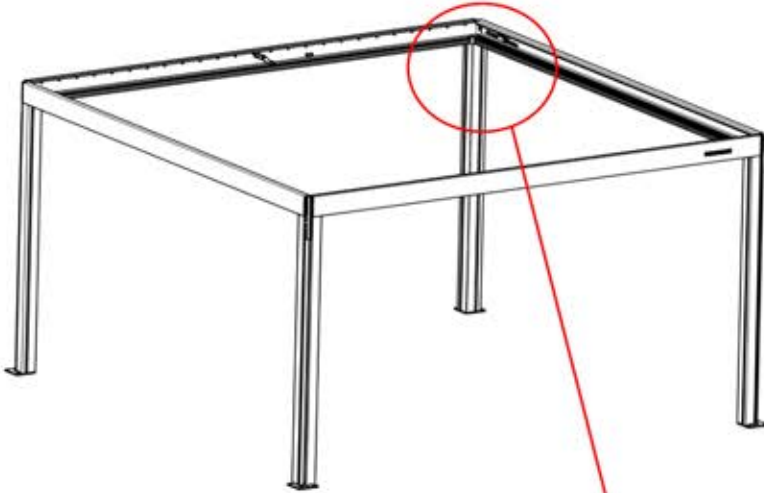

21

 **4**

ANTHRACITE: B234
WHITE: B242
BLACK: B238

 PN-200000568
1x

22

!
Power Cable can be
routed through all
the Poles.

23

24