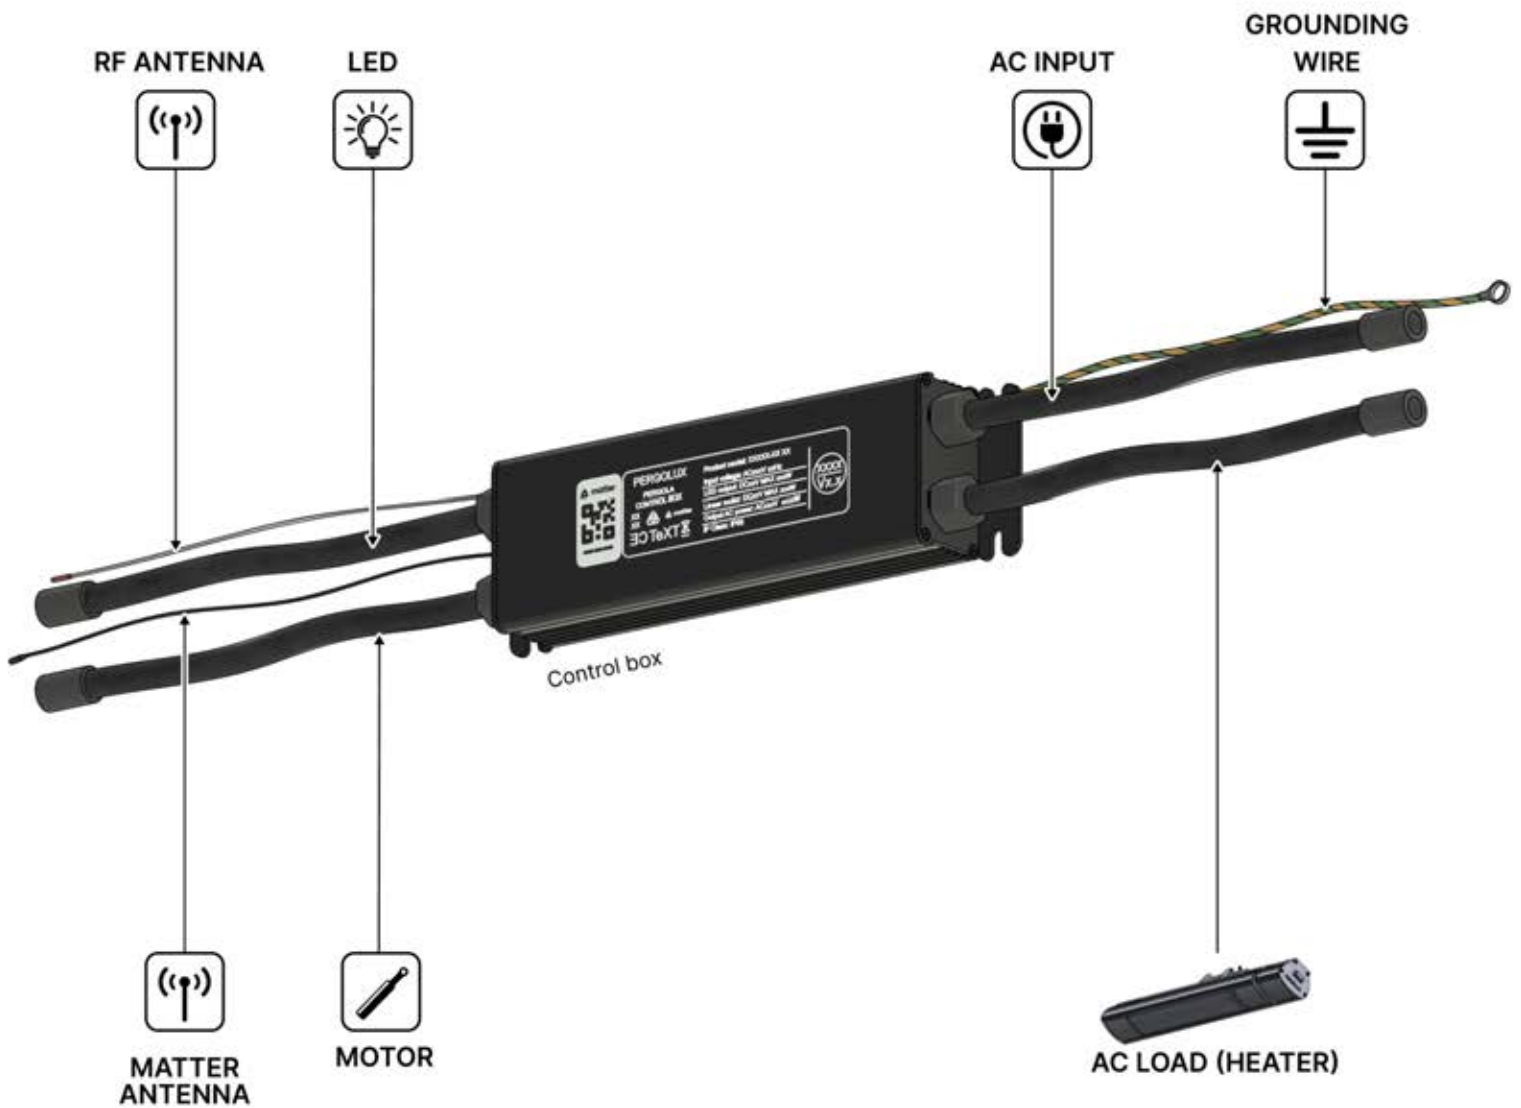

INPUTS AND OUTPUTS