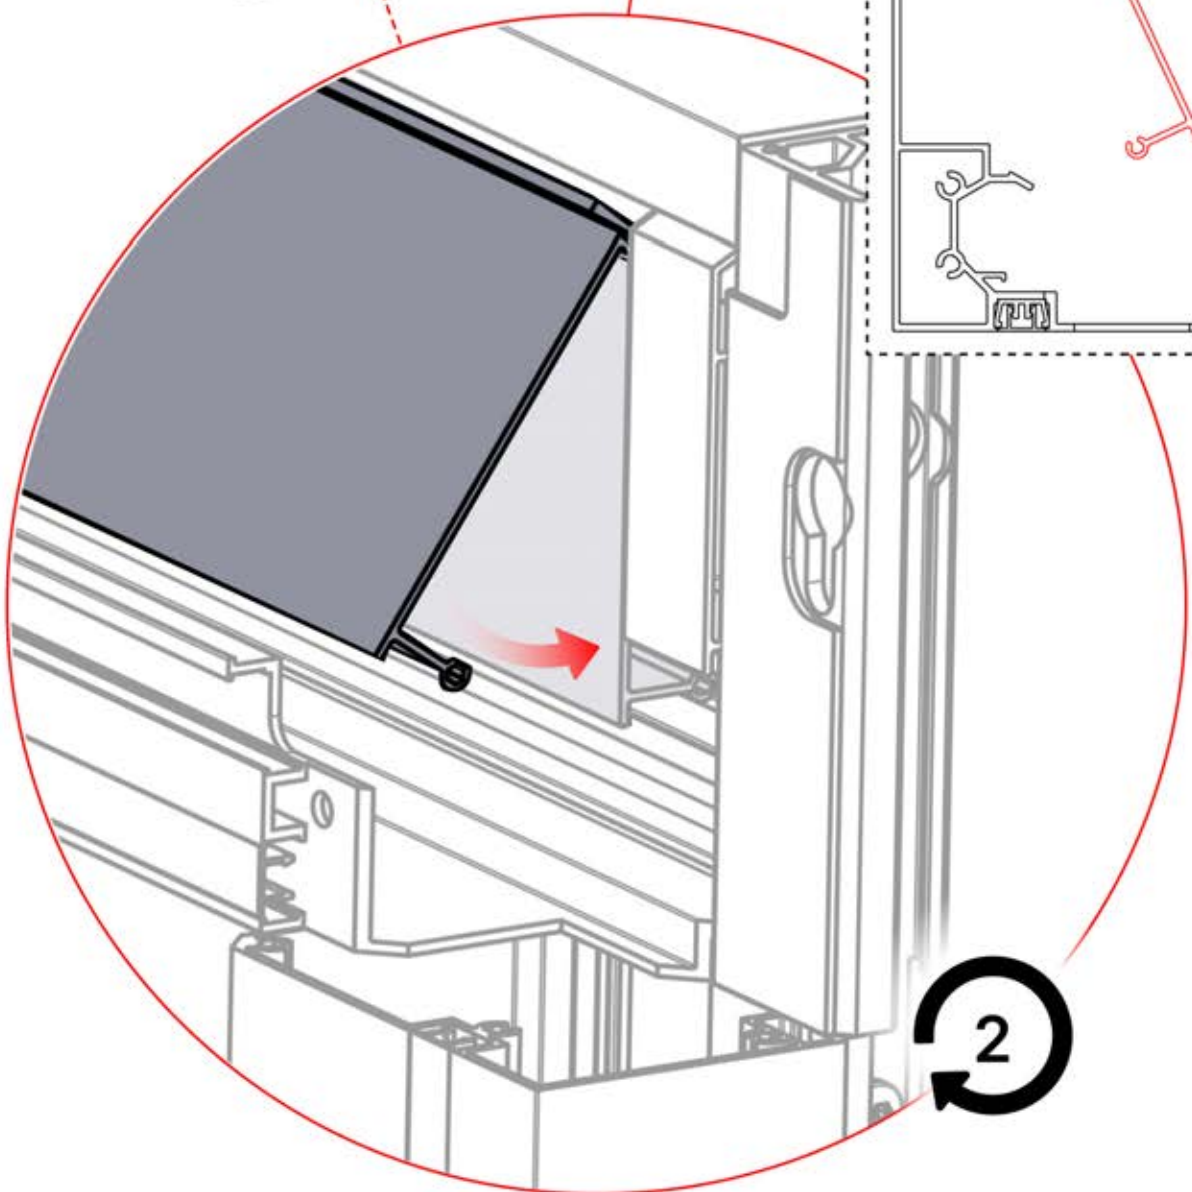

!
Route the Matter
Antenna and place it
below the highlighted
part(PN-200002622).

!
Matter Antenna

INFORMATION

			PN-200003555 2x
ANTHRACITE: B257 WHITE: B261 BLACK: B259			PN-200003399 2x

30

5

ANTHRACITE: B257
WHITE: B261
BLACK: B259