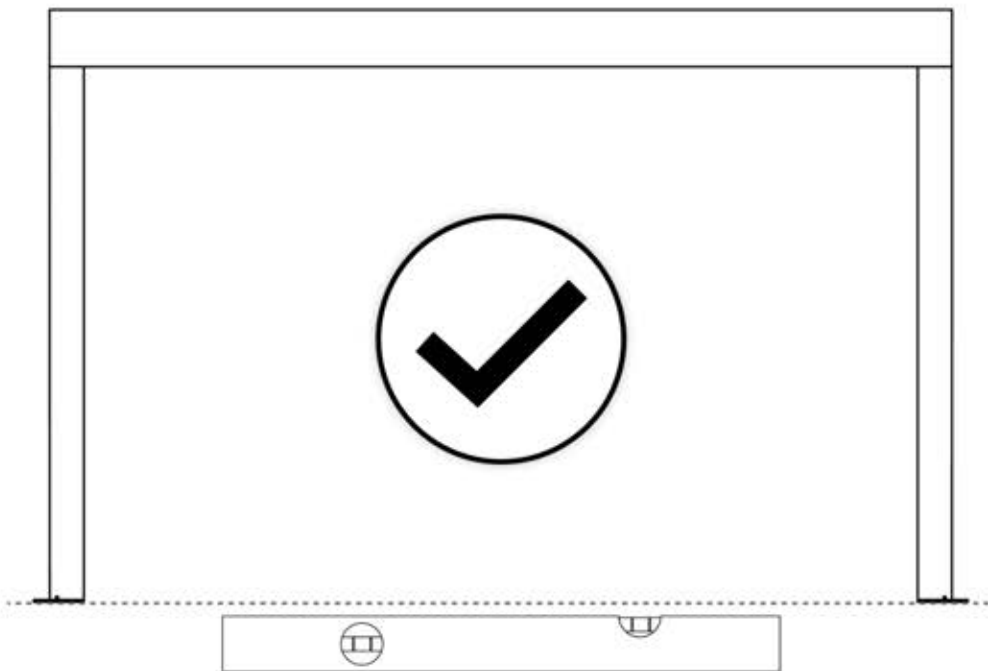

49

PERGOLUX | PERGOLA PRO FREESTANDING S4

4 X 5 M / 13' X 16'