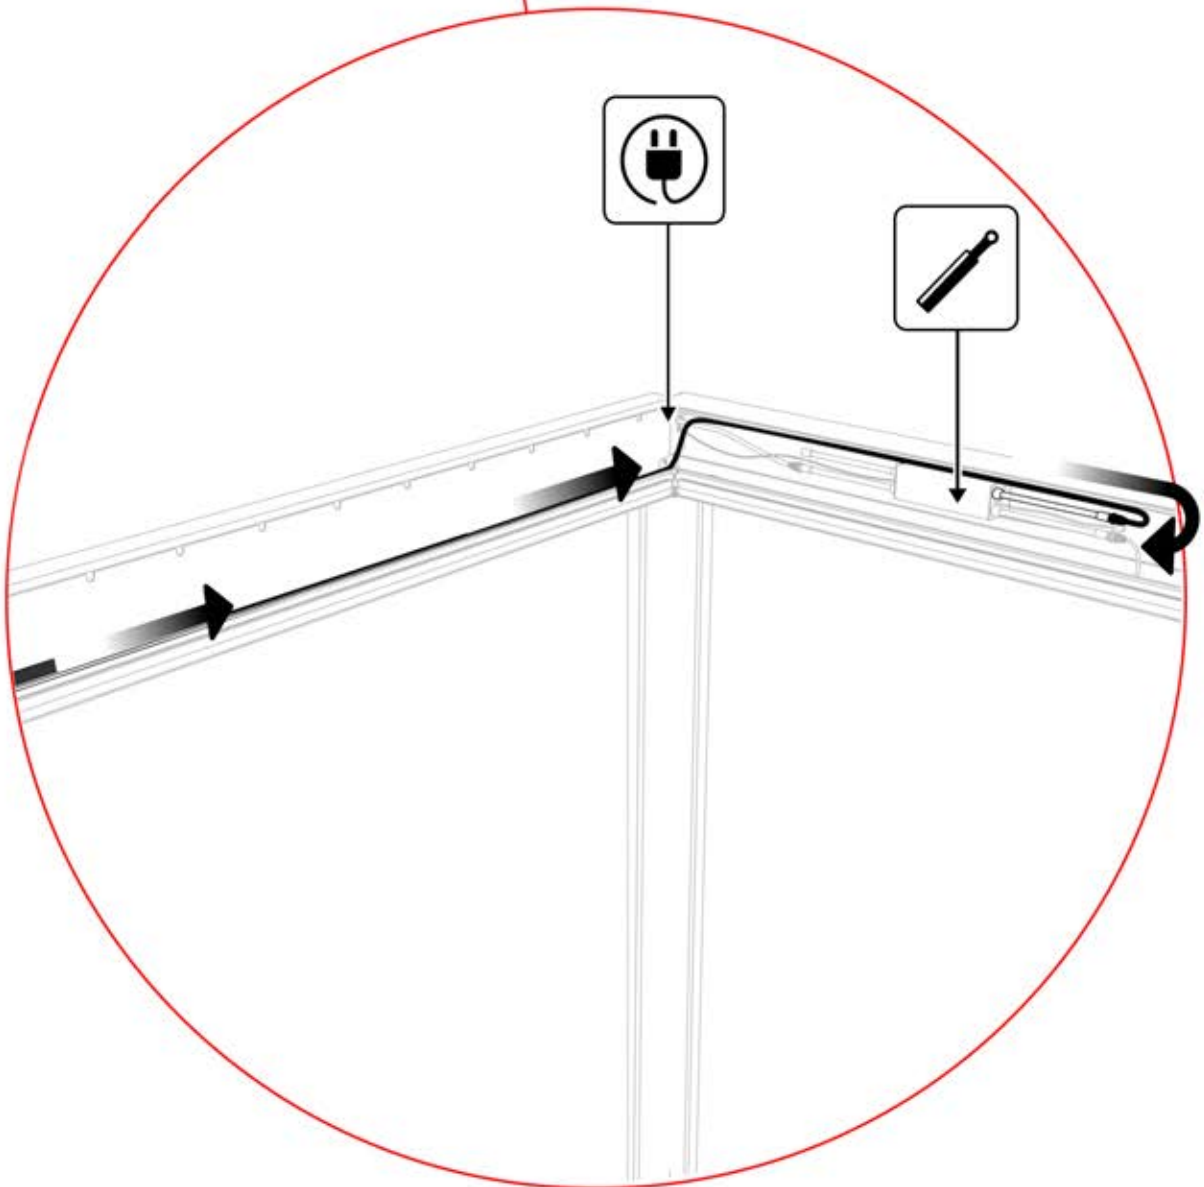

21

 **4**

ANTHRACITE: B234
WHITE: B242
BLACK: B238

 PN-200000568
1x

22

!
Power Cable can be
routed through all
the Poles.

23

24