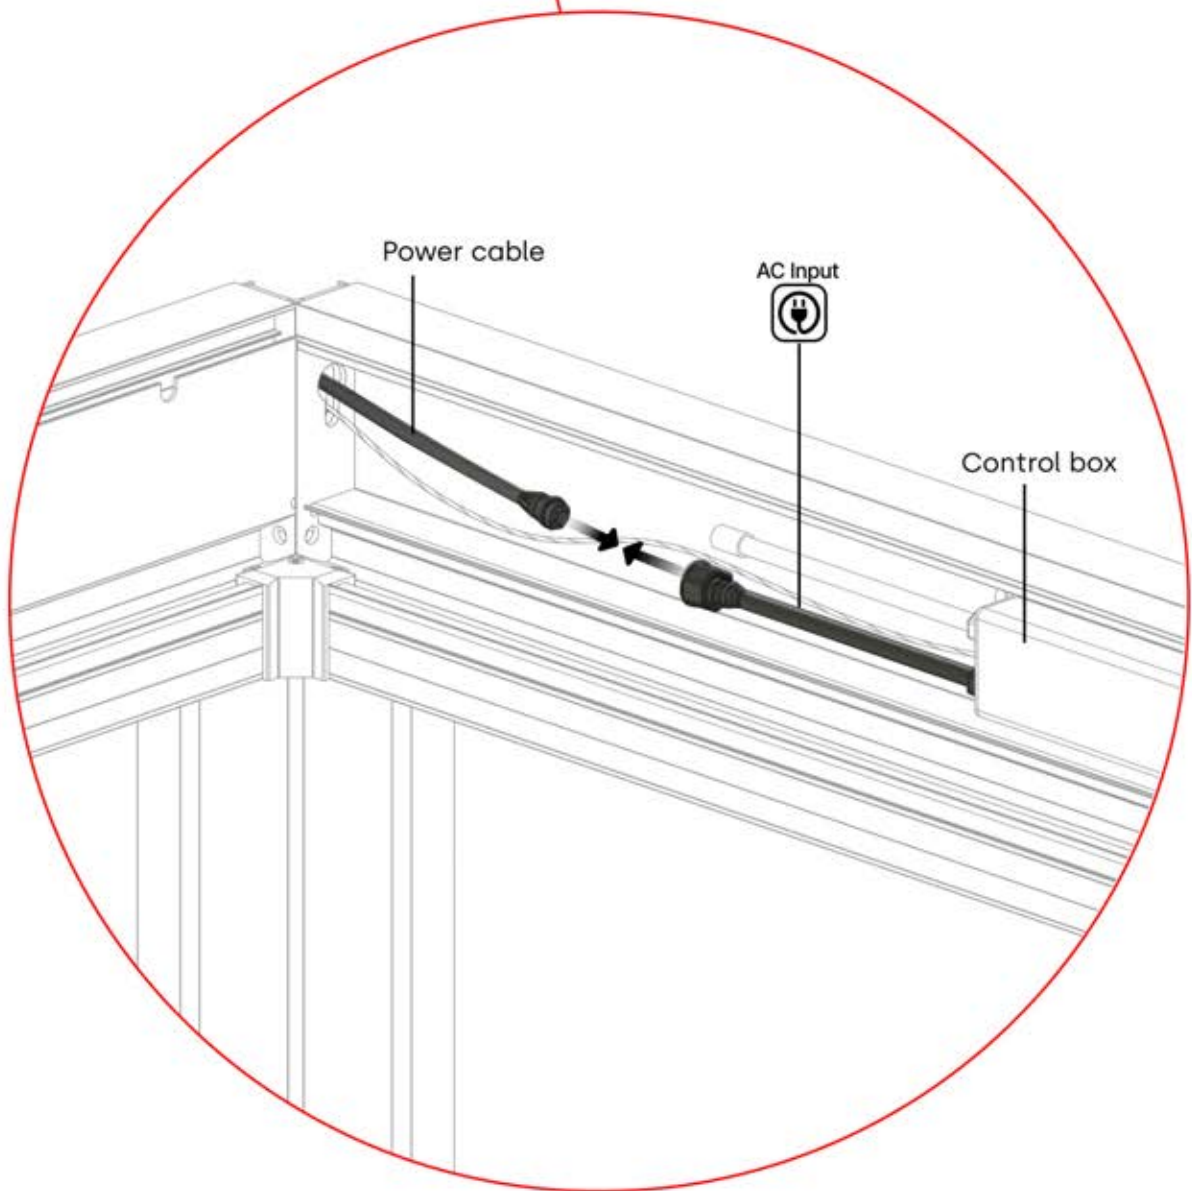

21

 **4**

ANTHRACITE: B234
WHITE: B242
BLACK: B238

 PN-200000568
1x

22

!
Power Cable can be
routed through all
the Poles.

23

24