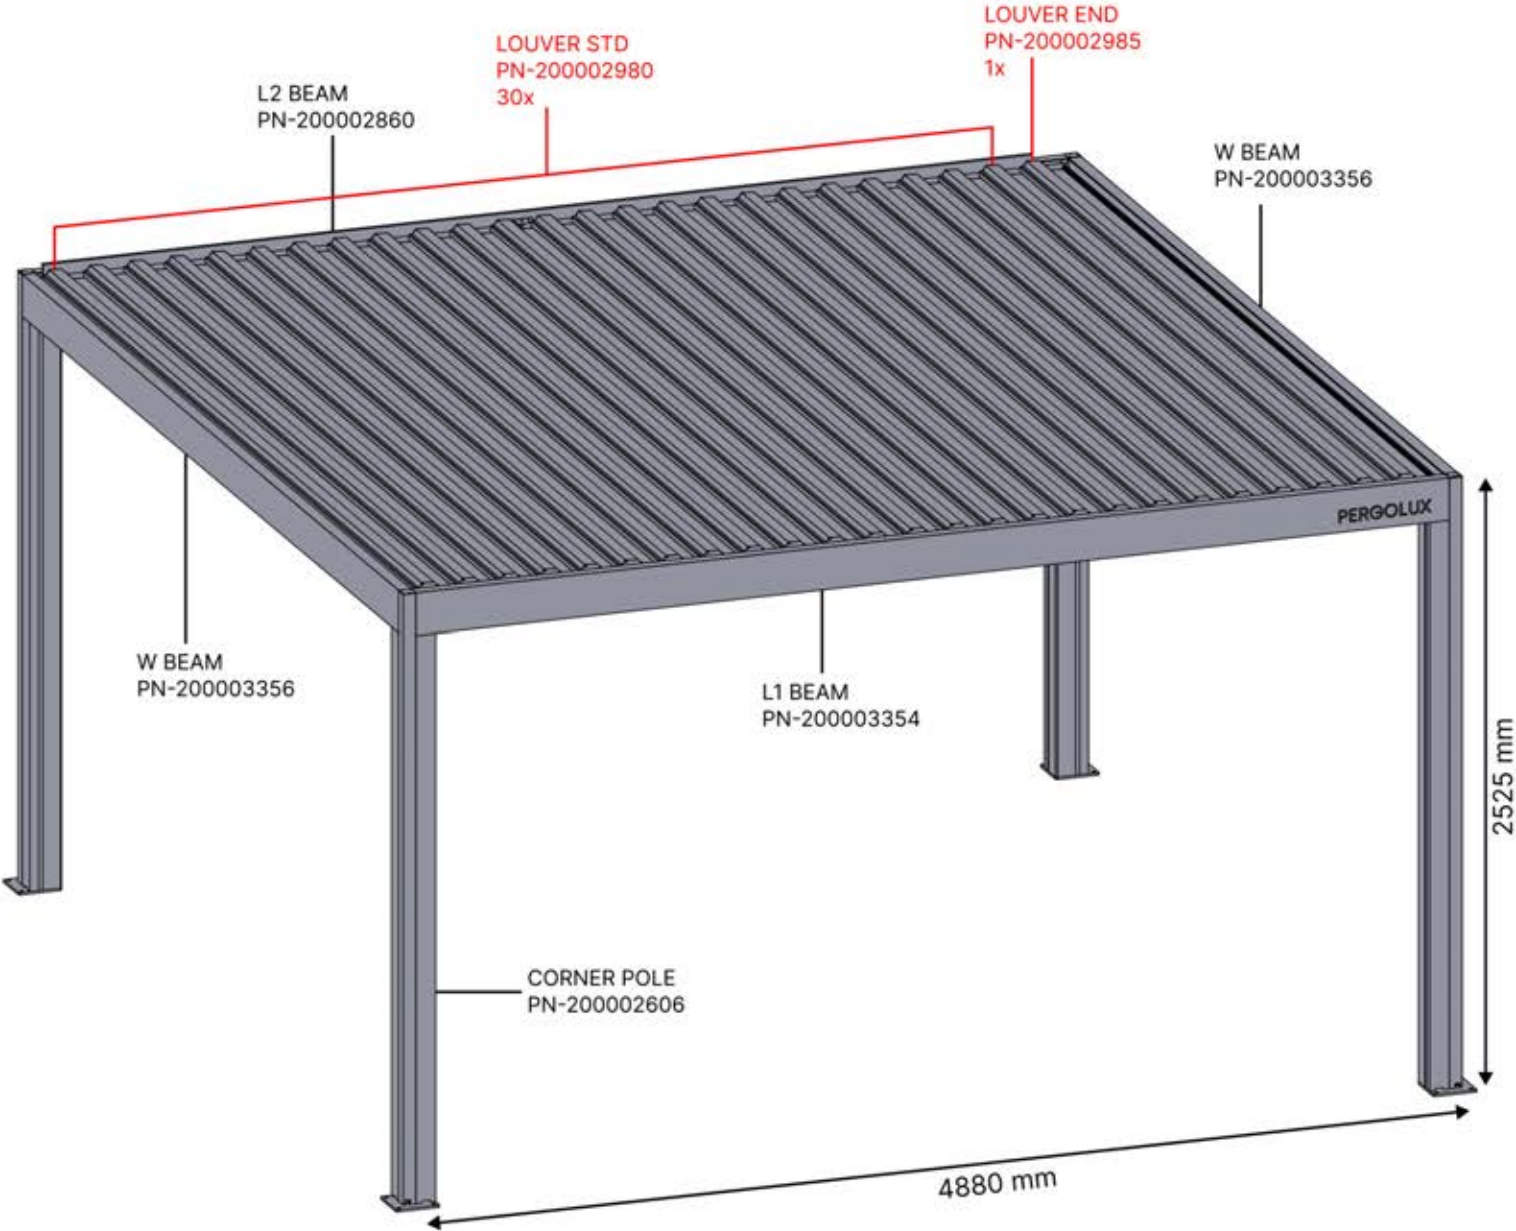

CONTROL BOX

[View Manual](#)

PERGOLUX | PERGOLA PRO FREESTANDING S4

4 x 5 M / 13' x 16'

4 × 5 M / 13' x 16'

INFORMATION

Are you installing a screen, slat wall or glass wall?

It is recommended to remove these Snapfit covers and clips now before installing the pergola.