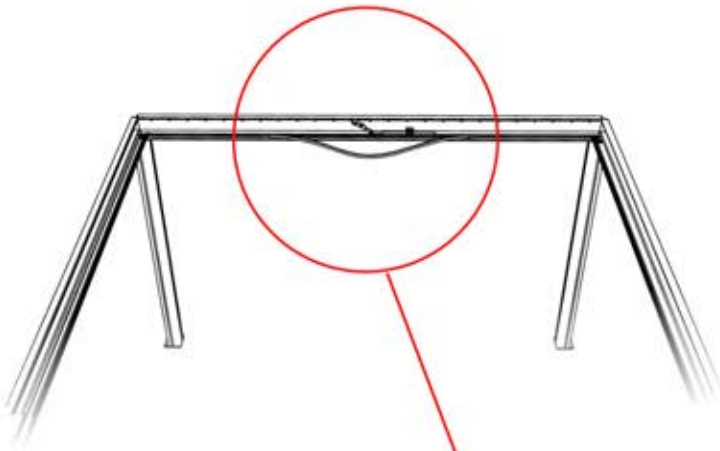

IMPORTANT INFORMATION

Handle with care.

When installing the light strip, do not pull or bend the wires on both sides with force, as this may cause the solder joints to fall off.

Important! Please watch all the videos before starting the assembly.

The videos contain important information relevant to the assembly process.

INFORMATION

INFORMATION

10

11

Tip: For a smoother LED installation, spray the track with soapy water before mounting.

12

13