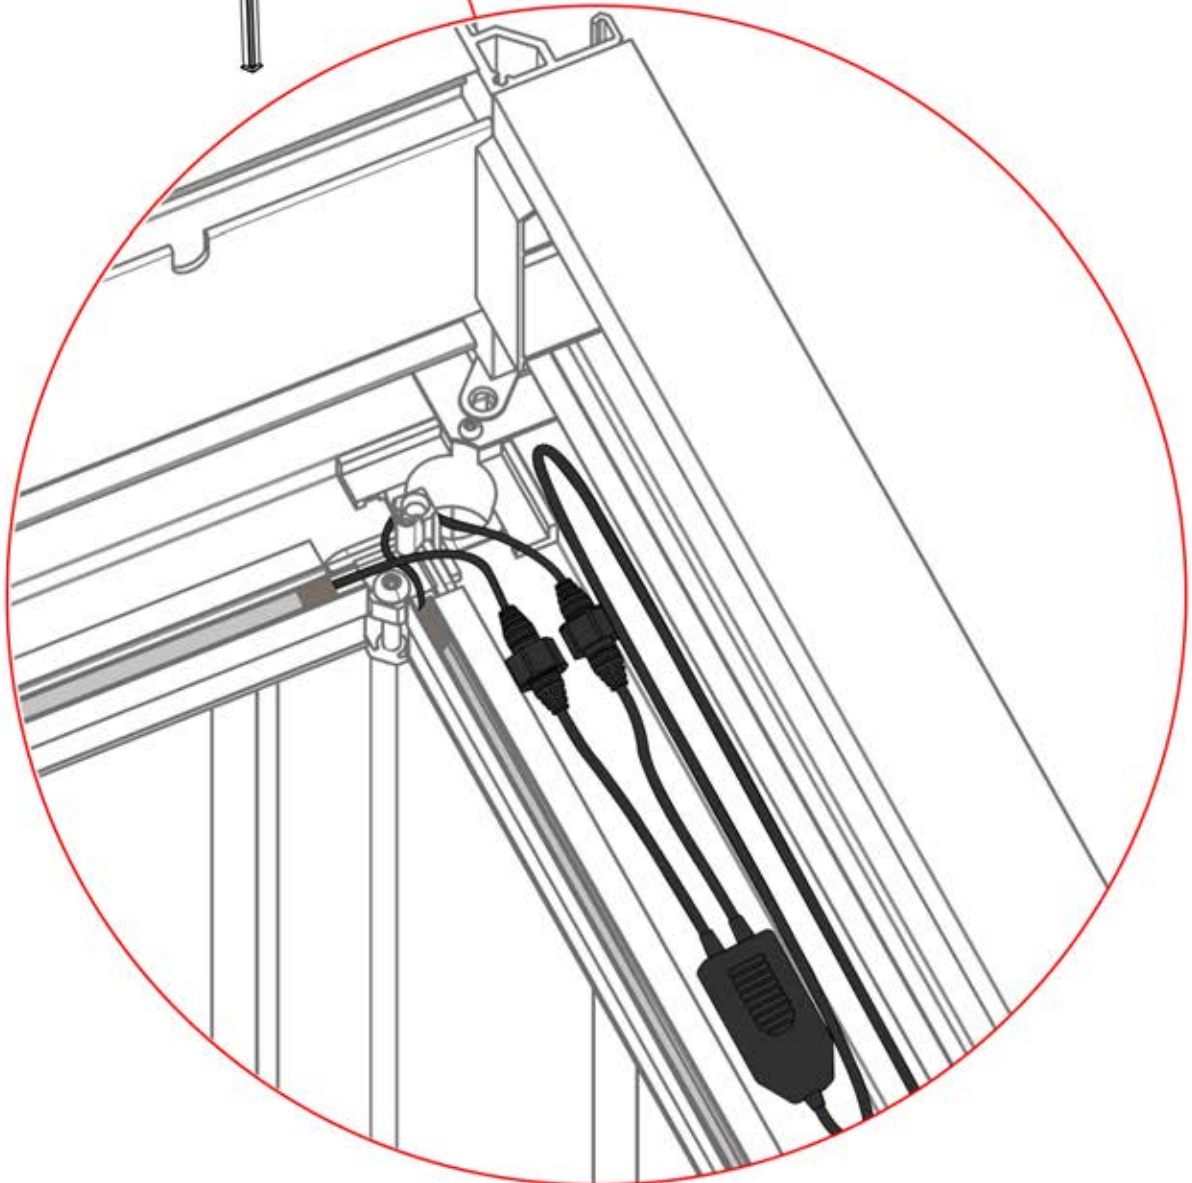

# 19

PERGOLUX 8  
WHITE / RGB LED

Y - cable  
1x

This block contains the parts list for step 19. On the left, a rectangular box labeled 'PERGOLUX' is shown with a line pointing to a circle containing the number '8'. Below this is the text 'WHITE / RGB LED'. On the right, a Y-cable is shown with a central connector and two branching cables. To its right, the text 'Y - cable' and '1x' is displayed.