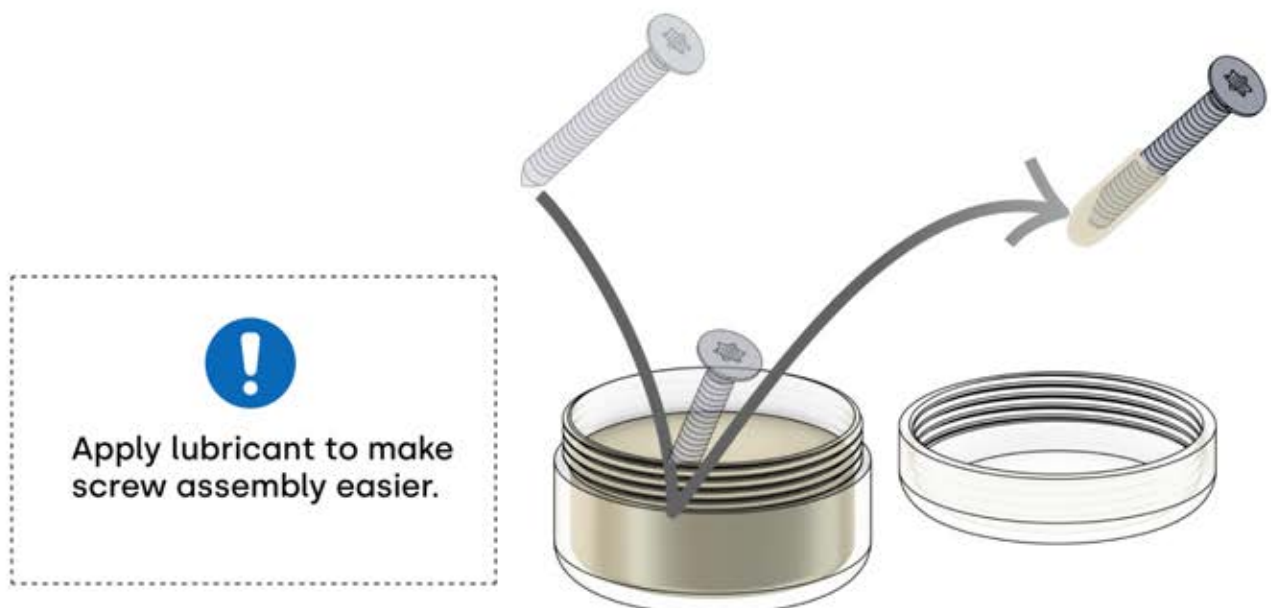

ø12mm

Use on concrete

x20

Use on wood

x20

You need to buy your needed screws to attach the pergola to the ground

SHOP

# INFORMATION

---

All screws from **PERGOLUX** are made of stainless steel, ensuring durability and resistance to rust. To prevent damage to screws, follow these guidelines:

- **DO NOT OVERTIGHTEN:** Apply appropriate force to avoid stripping the threads.
- **CHOOSE THE CORRECT TOOL:** Use the proper screwdriver or bit to avoid damaging the screw head.
- **ENSURE PROPER USE:** With correct installation, screws will maintain their integrity and functionality over time.
- **USE LUBRICATION:** Apply lubricant to make screw assembly easier.