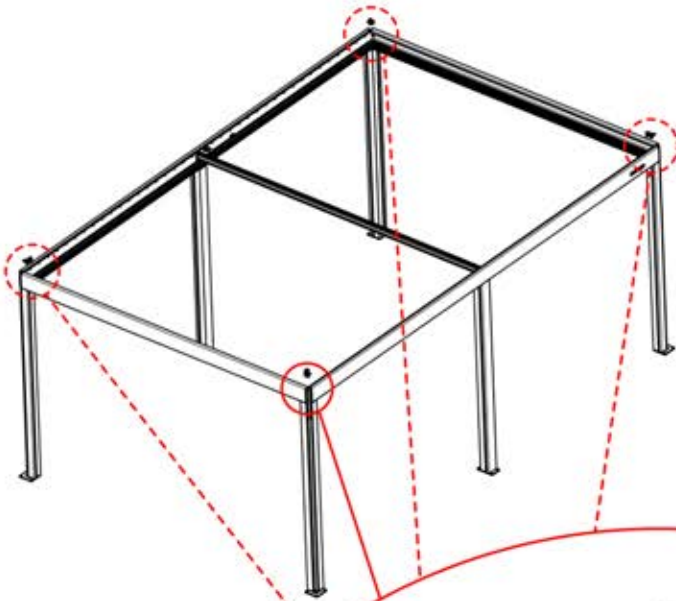

14

 ANTHRACITE: B235 WHITE: B243 BLACK: B239	4		PN-200002617 4x