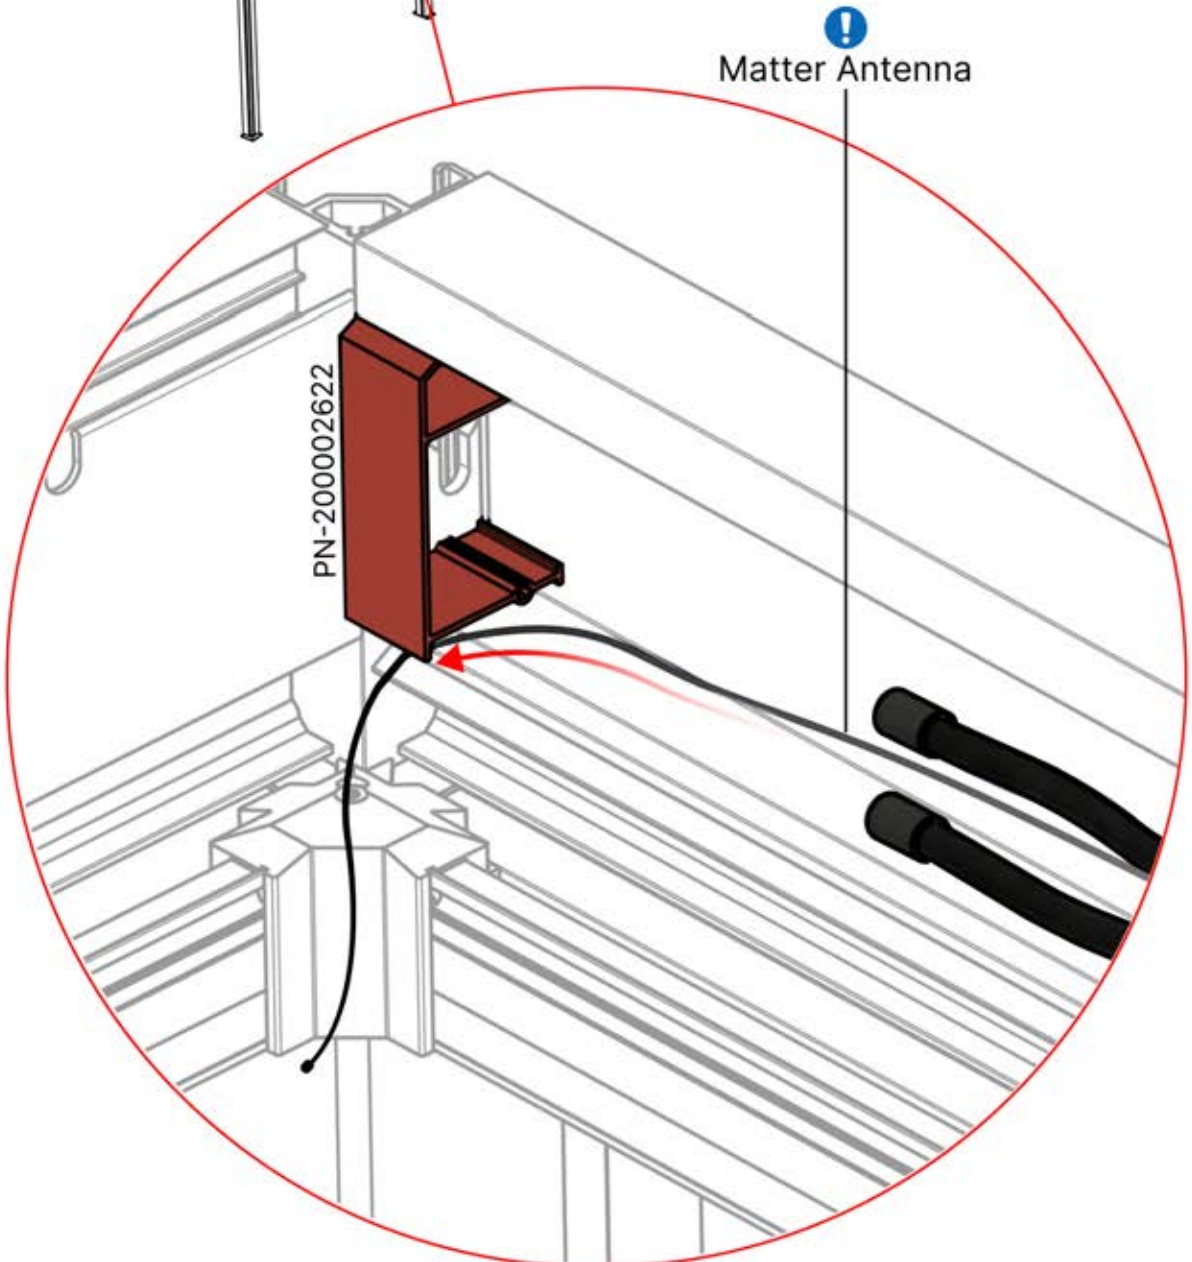

Route the Matter
Antenna and place it
below the highlighted
part(PN-200002622).