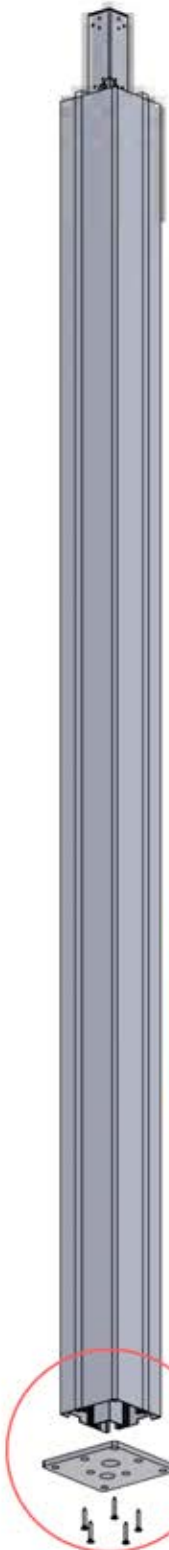

01

ANTHRACITE: C120
WHITE: C122
BLACK: C121

ANTHRACITE: B235
WHITE: B243
BLACK: B239