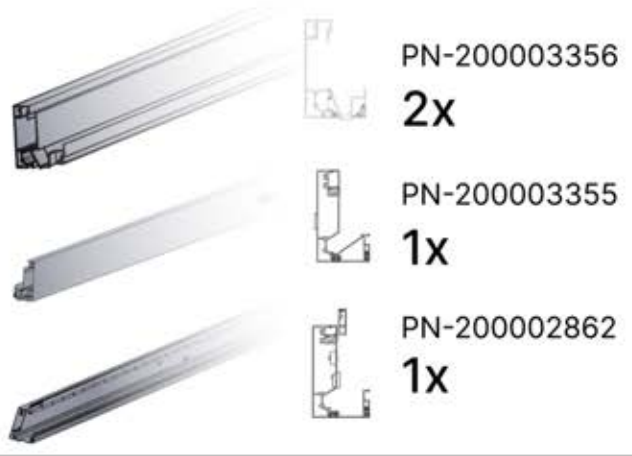

INFORMATION

ANTHRACITE: B235
WHITE: B243
BLACK: B239

ANTHRACITE: B257
WHITE: B261
BLACK: B259