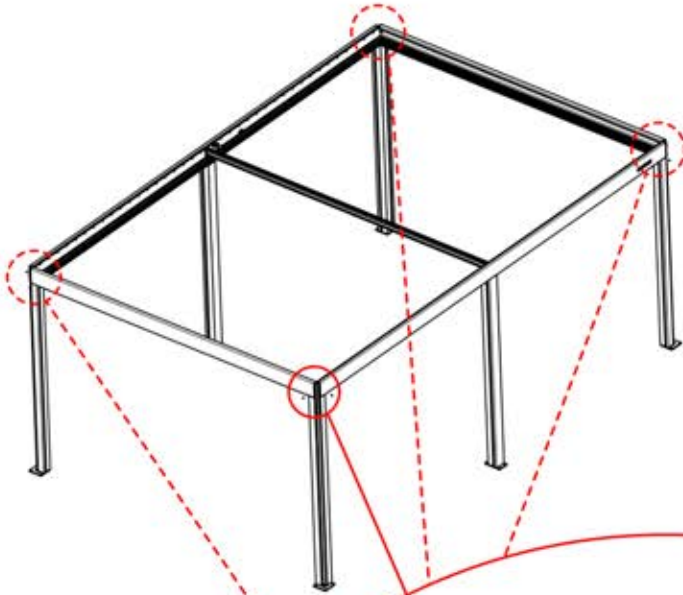

# 12

**x1**  
PERGOLUX

**4**

ANTHRACITE: B235  
WHITE: B243  
BLACK: B239

5x12  
3/16" x 1/2"

PN-200000569  
**8x**