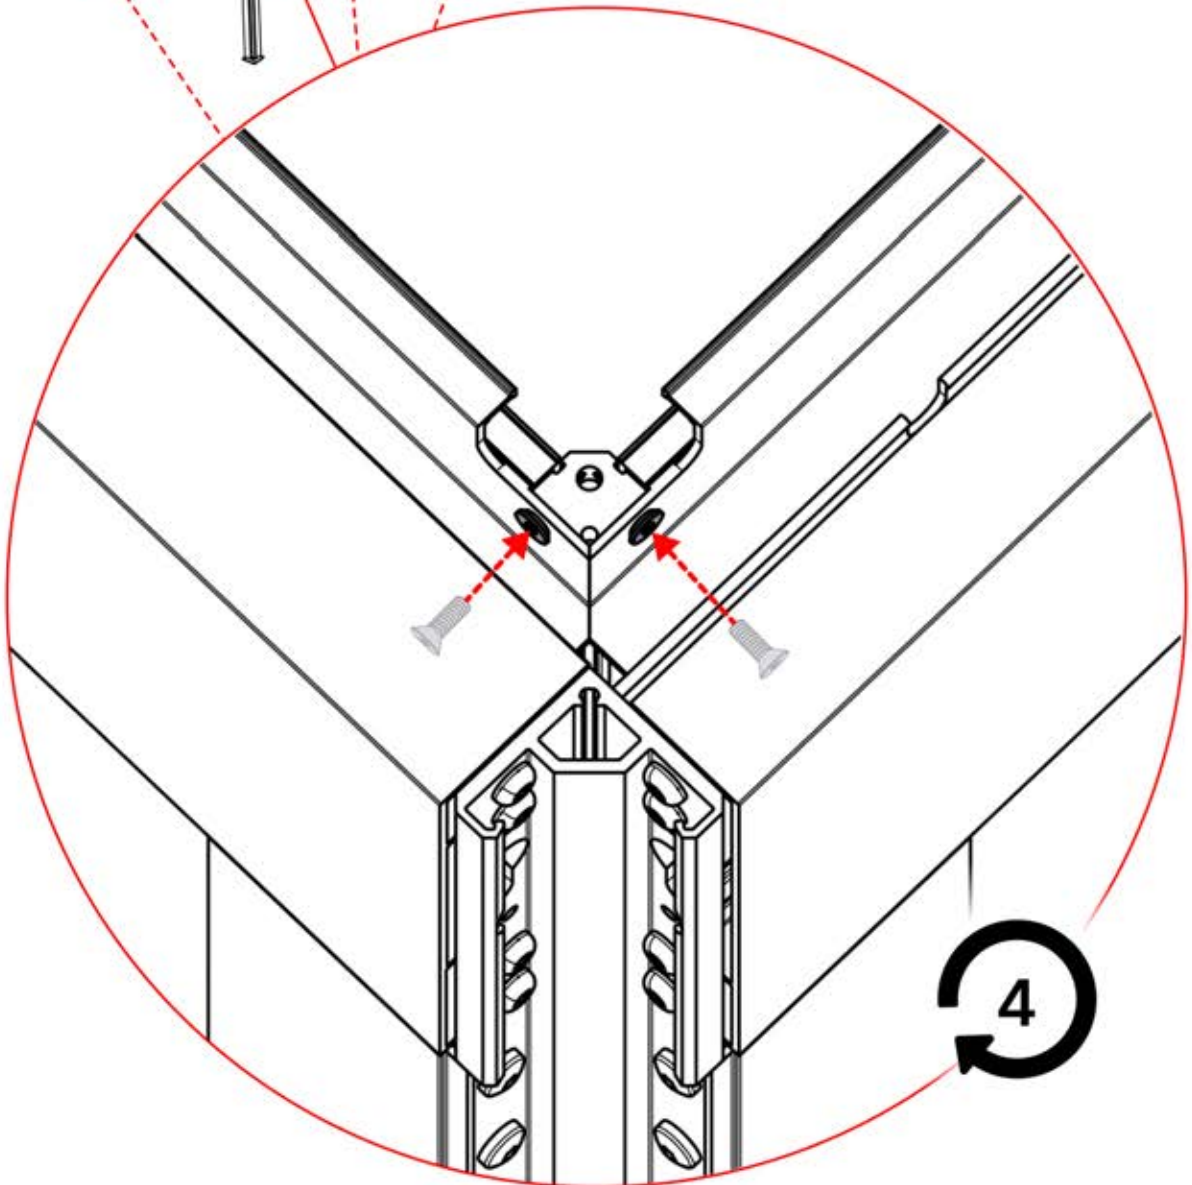

# 12

**x1**  
PERGOLUX

**4**

ANTHRACITE: B235  
WHITE: B243  
BLACK: B239

5x12  
3/16" x 1/2"

PN-200000569  
**8x**