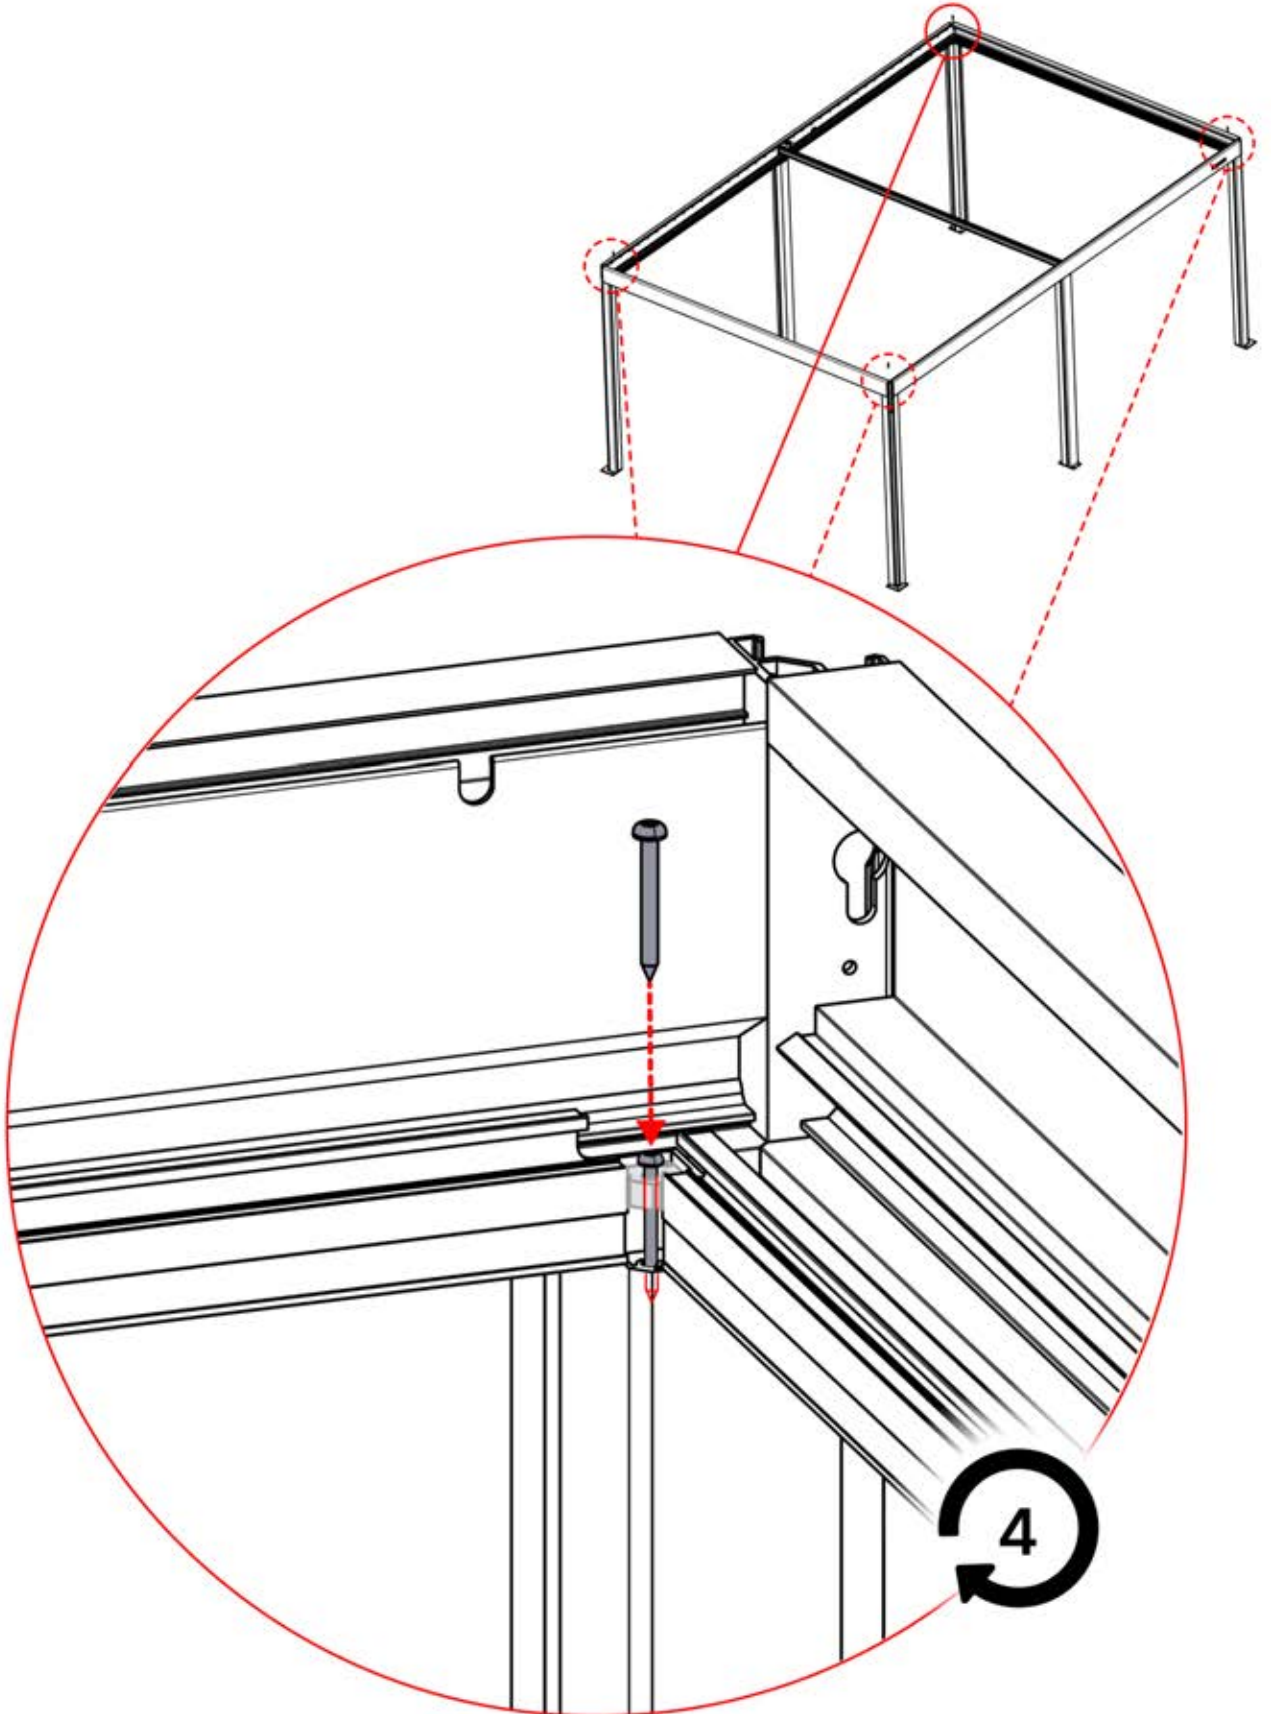

13

 ANTHRACITE: B235 WHITE: B243 BLACK: B239	4	 PN-200000568 4x