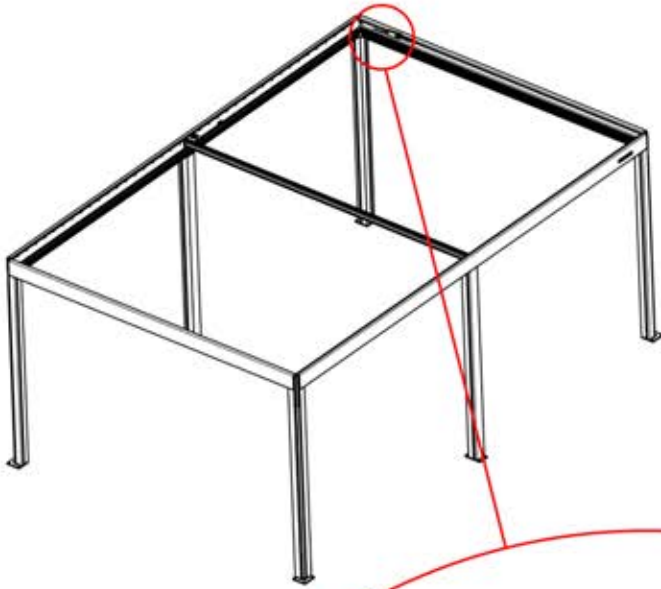

35

Route the Matter
Antenna and place it
below the highlighted
part(PN-200002622).

Matter Antenna