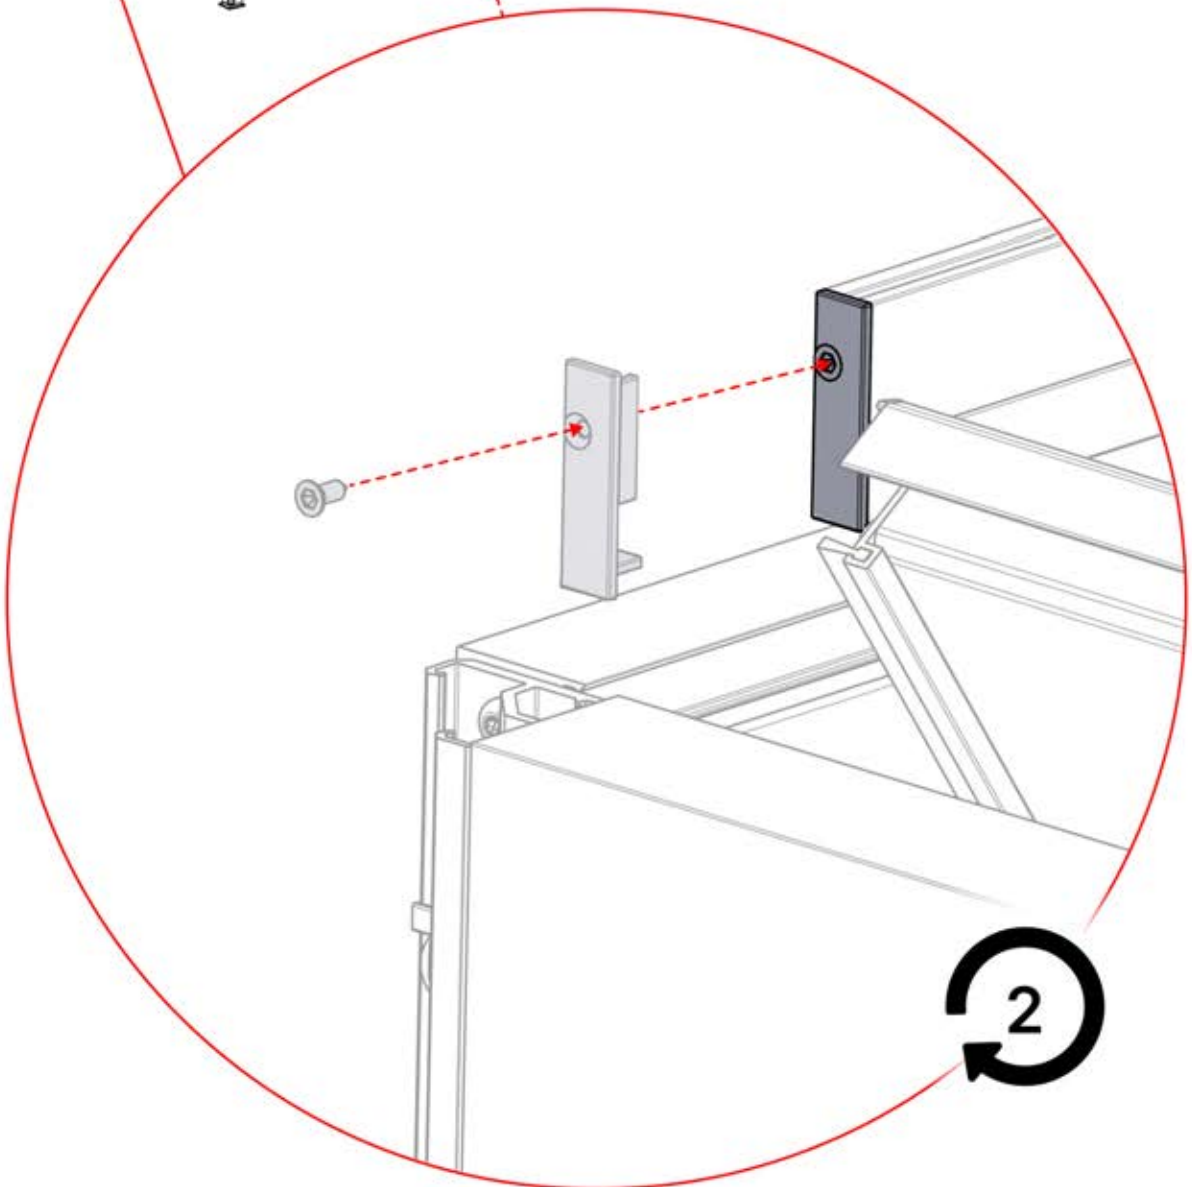

PN-200003030
1x

PN-200003031
1x

PN-200001207
1x