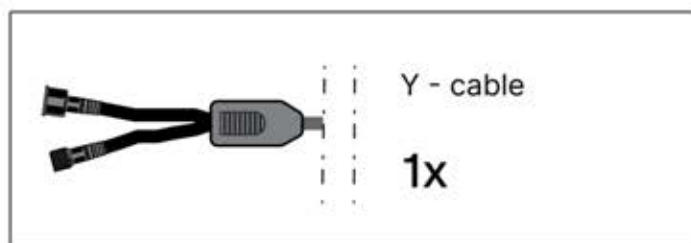

Note: The illustration shows the hole location for a right-corner assembly; if routing from the left corner, drill the hole on the opposite side.

33

!
Control Box can be
installed on
Preferred W BEAM

34

35