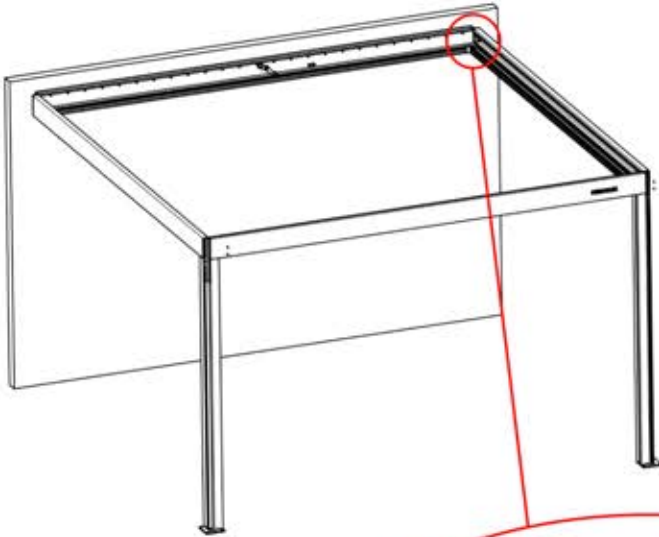

41

!
Route the Matter
Antenna and place it
below the highlighted
part(PN-200002622).