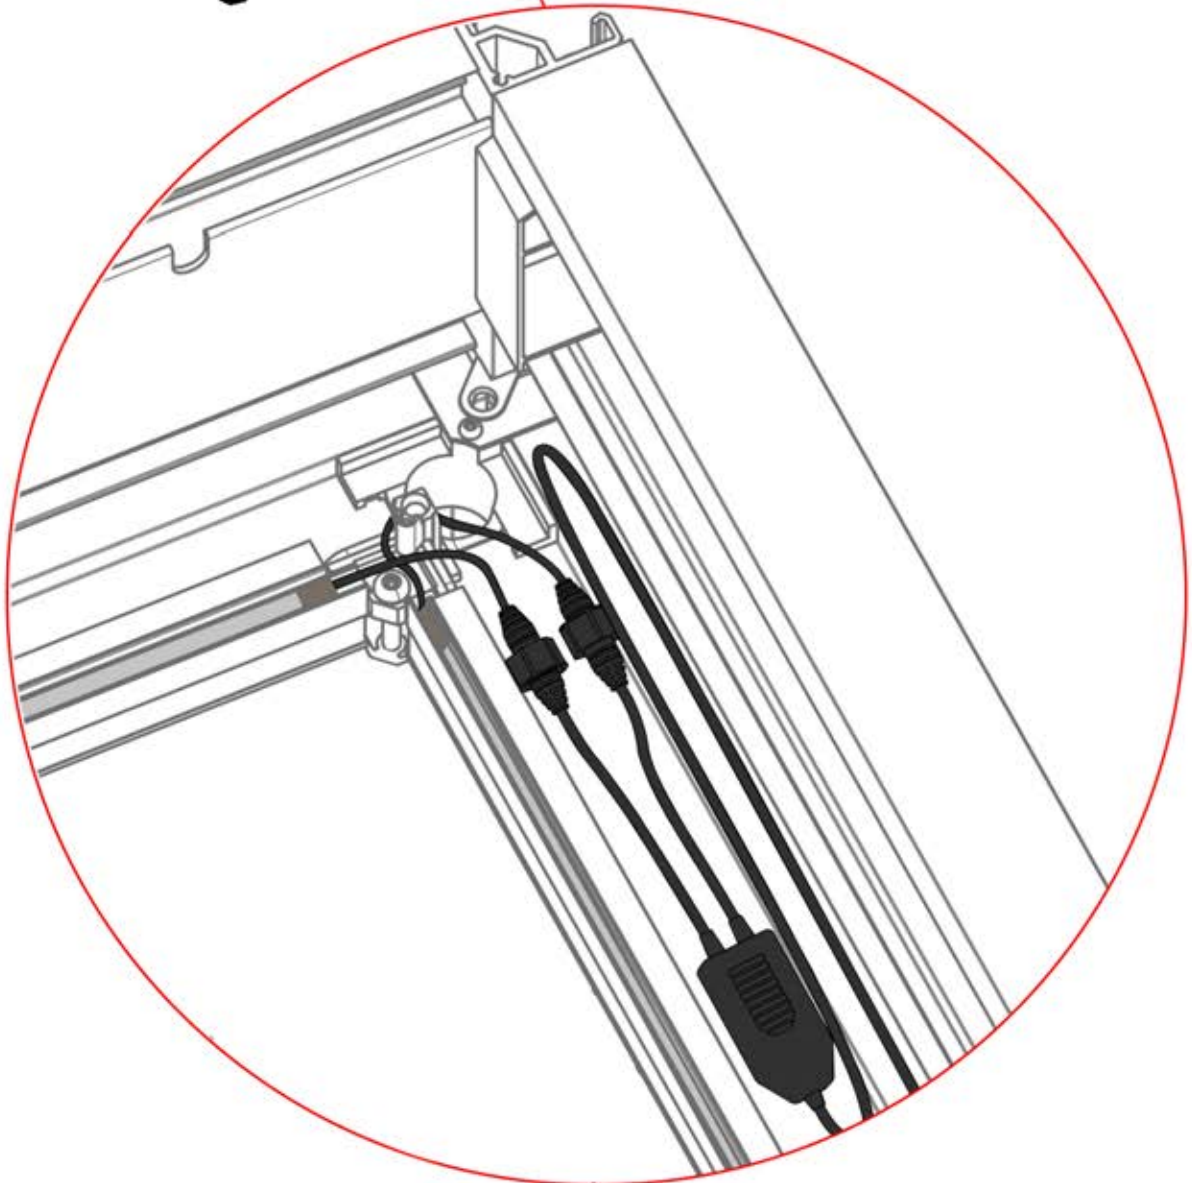

PN-200000571

2x

IMPORTANT INFORMATION

Handle with care.

When installing the light strip, do not pull or bend the wires on both sides with force, as this may cause the solder joints to fall off.

Important! Please watch all the videos before starting the assembly.

The videos contain important information relevant to the assembly process.

INFORMATION

INFORMATION

22

23

Tip: For a smoother LED installation, spray the track with soapy water before mounting.

24

25