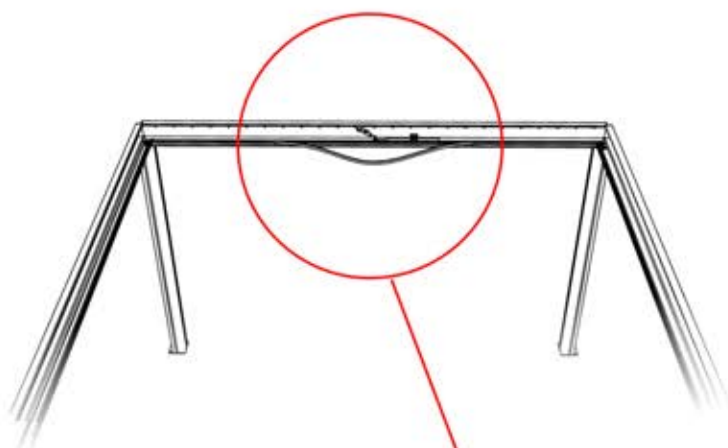

PN-200000571

2x

IMPORTANT INFORMATION

Handle with care.

When installing the light strip, do not pull or bend the wires on both sides with force, as this may cause the solder joints to fall off.

Important! Please watch all the videos before starting the assembly.

The videos contain important information relevant to the assembly process.

INFORMATION

INFORMATION

22

23

Tip: For a smoother LED installation, spray the track with soapy water before mounting.

24

25