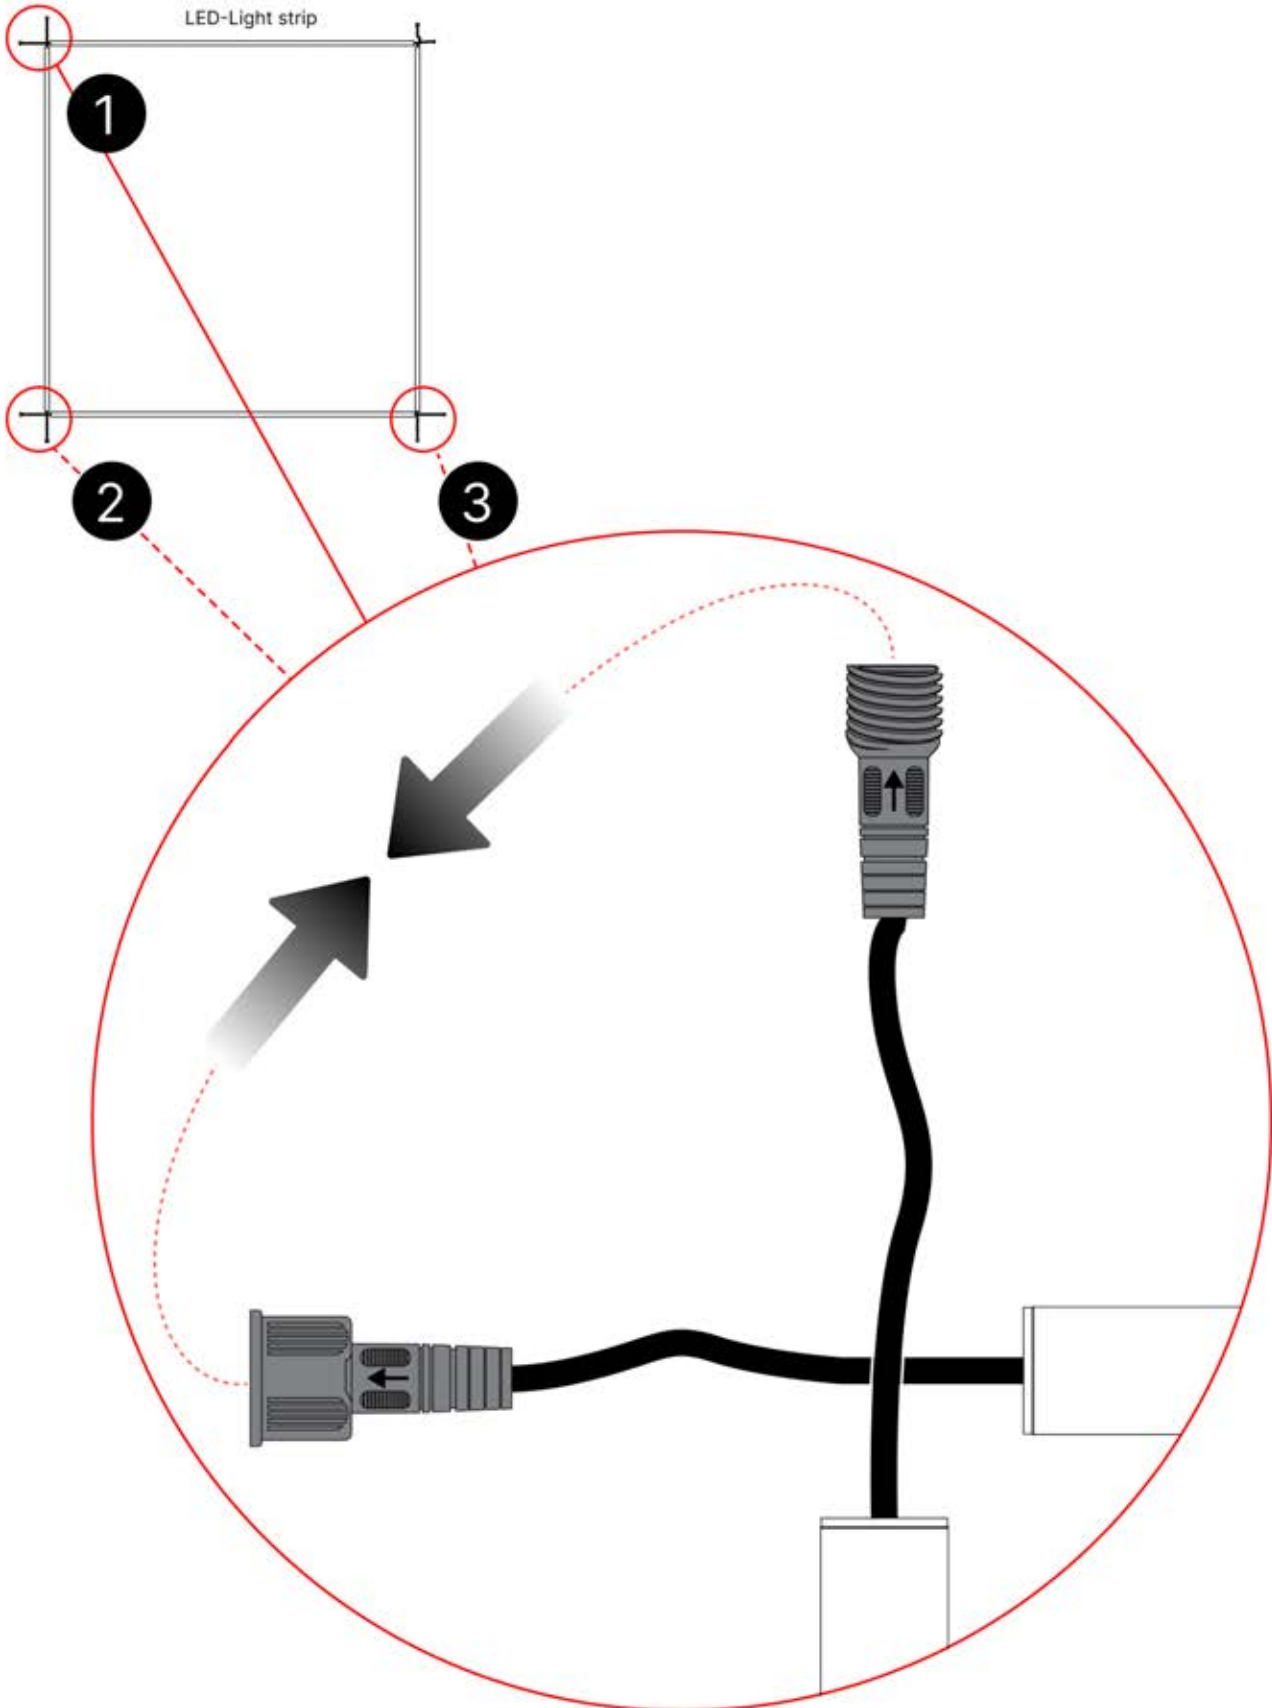

PN-200000571

2x

IMPORTANT INFORMATION

Handle with care.

When installing the light strip, do not pull or bend the wires on both sides with force, as this may cause the solder joints to fall off.

Important! Please watch all the videos before starting the assembly.

The videos contain important information relevant to the assembly process.

INFORMATION

INFORMATION

22

23

Tip: For a smoother LED installation, spray the track with soapy water before mounting.

24

25