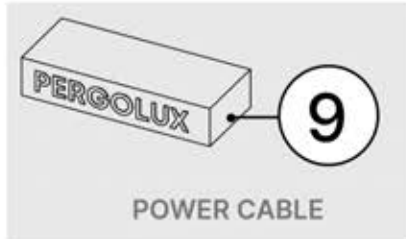

36

!
Power Cable can be
routed through all
the Poles.