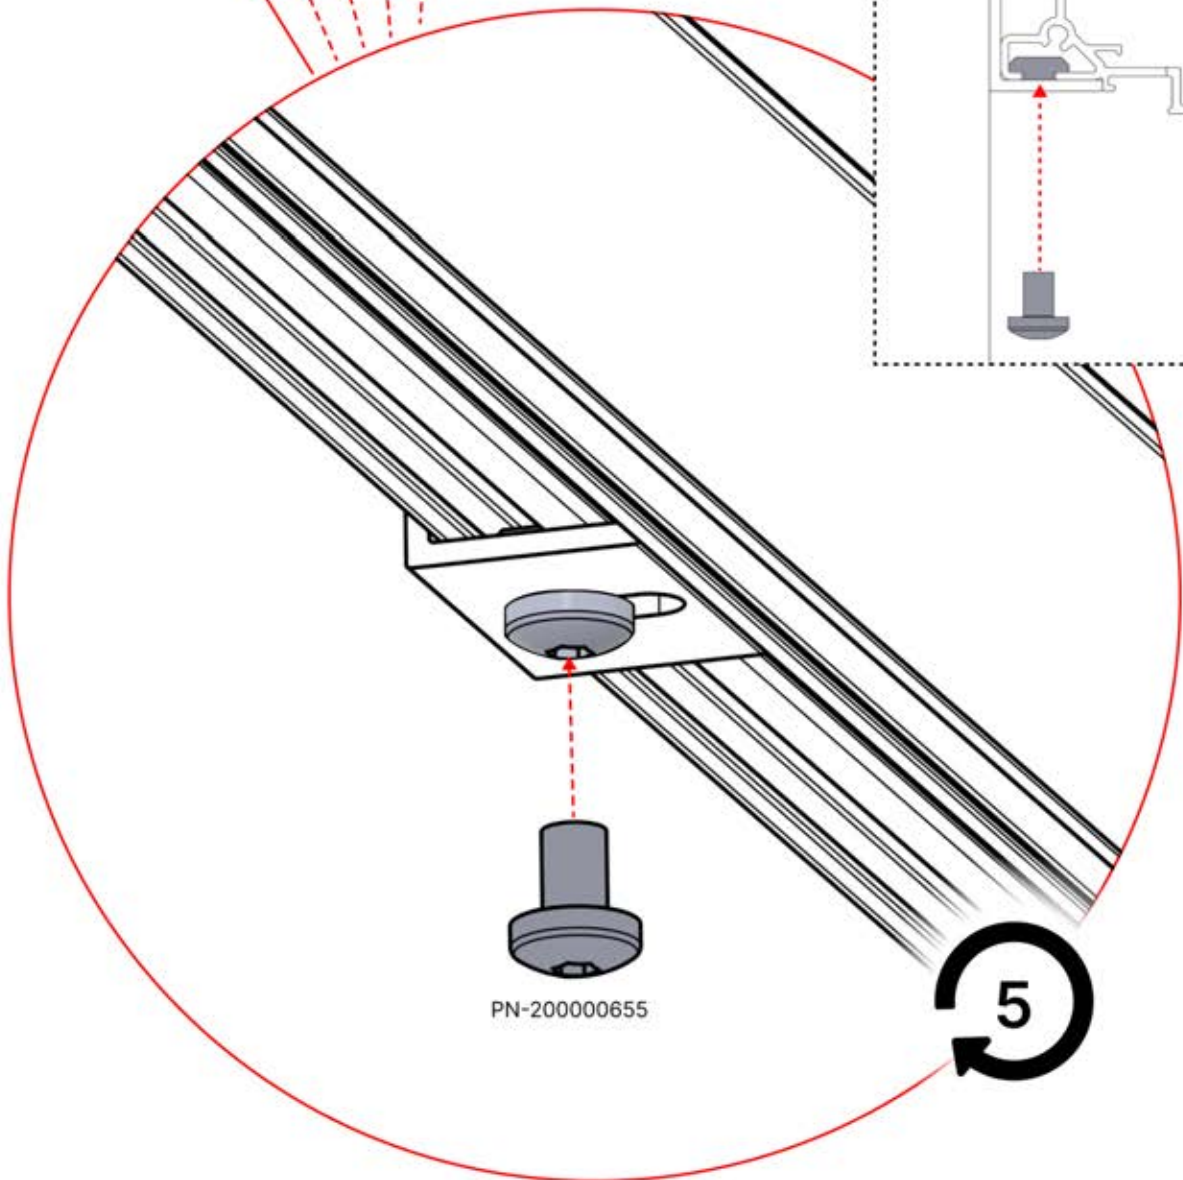

05

4

ANTHRACITE: B244
WHITE: B252
BLACK: B248

PN-200000655
5x

PN-200000655