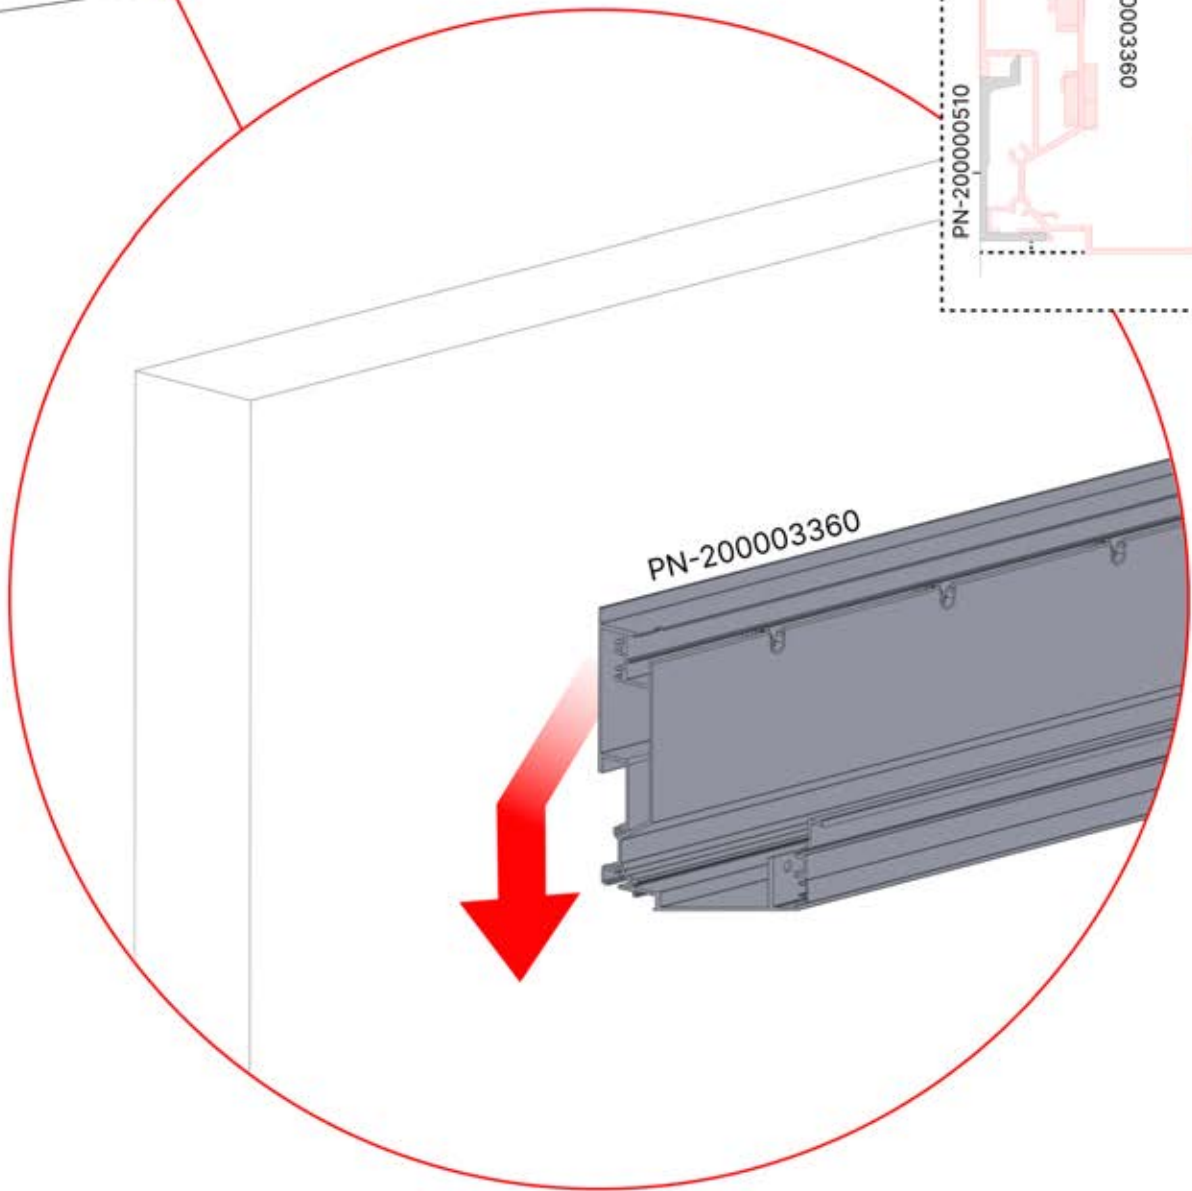

03

x7
PERGOLUX

4

ANTHRACITE: B244
WHITE: B252
BLACK: B248

PN-200003389
1x