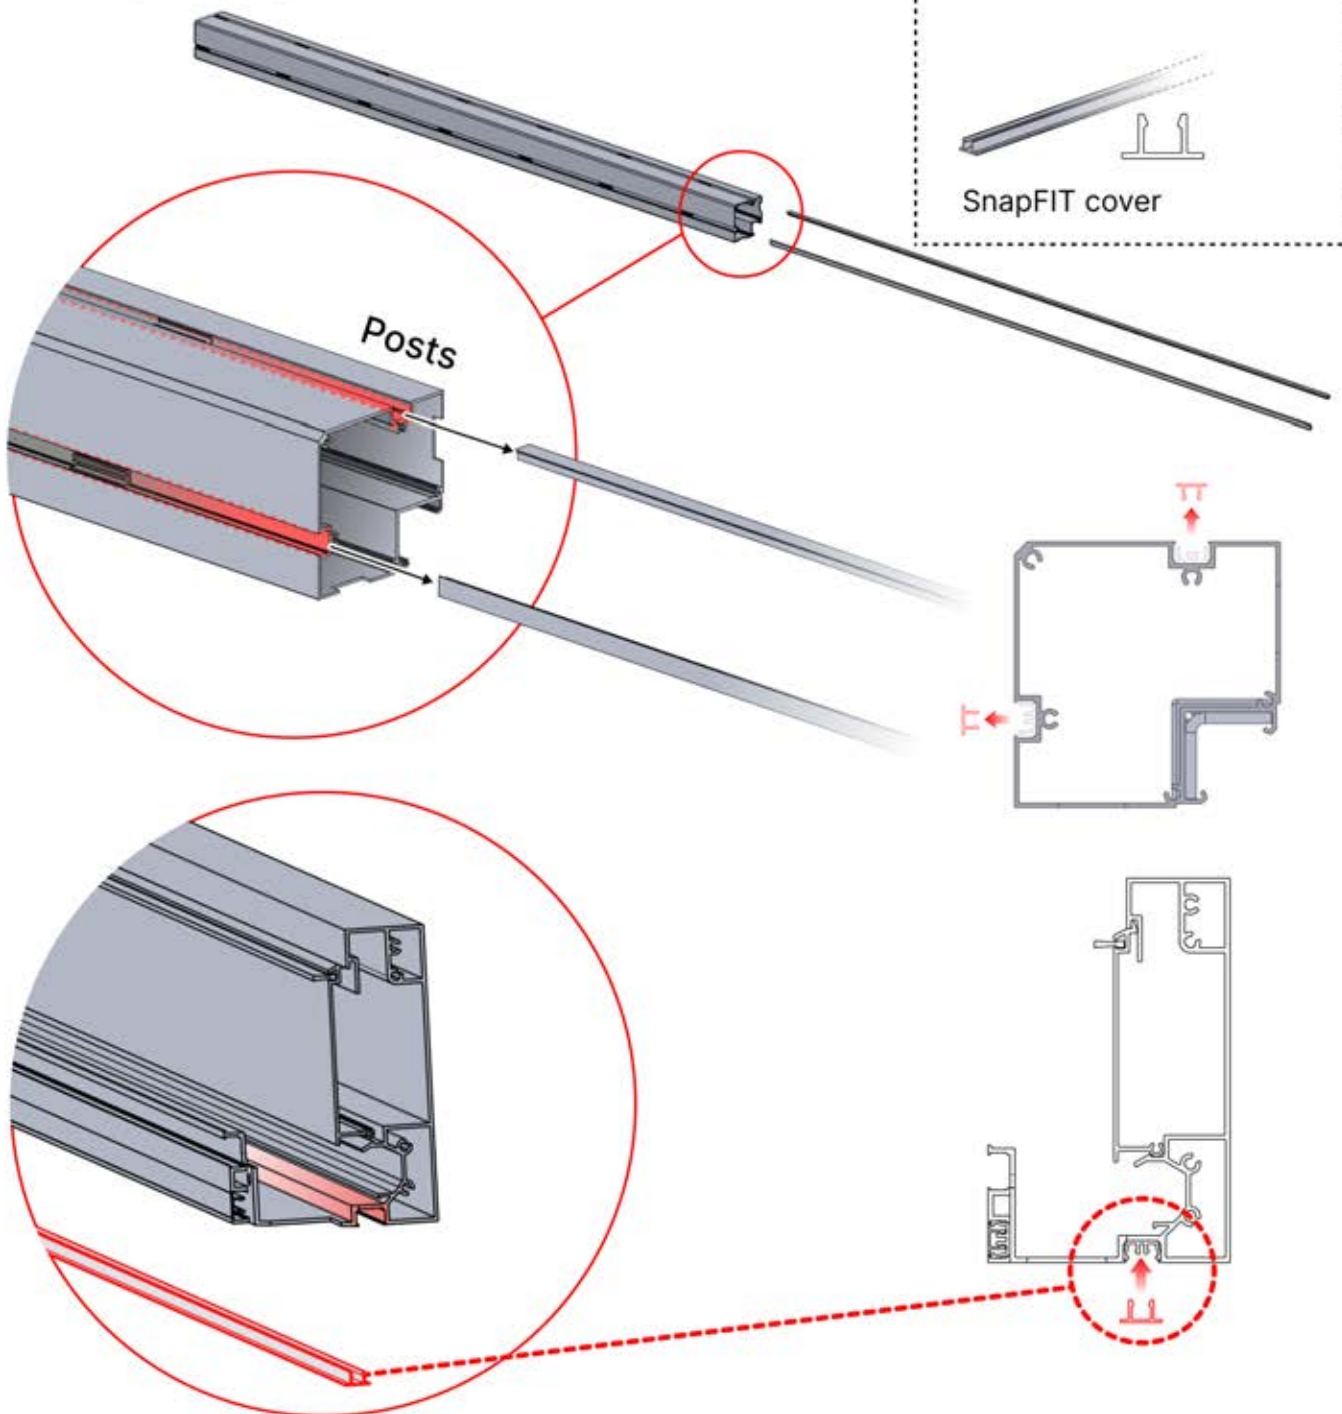

INFORMATION

Are you installing a screen, slat wall or glass wall?

It is recommended to remove these Snapfit covers and clips now before installing the pergola.

Cover and clips

PN-200000512
SnapFIT cover clip