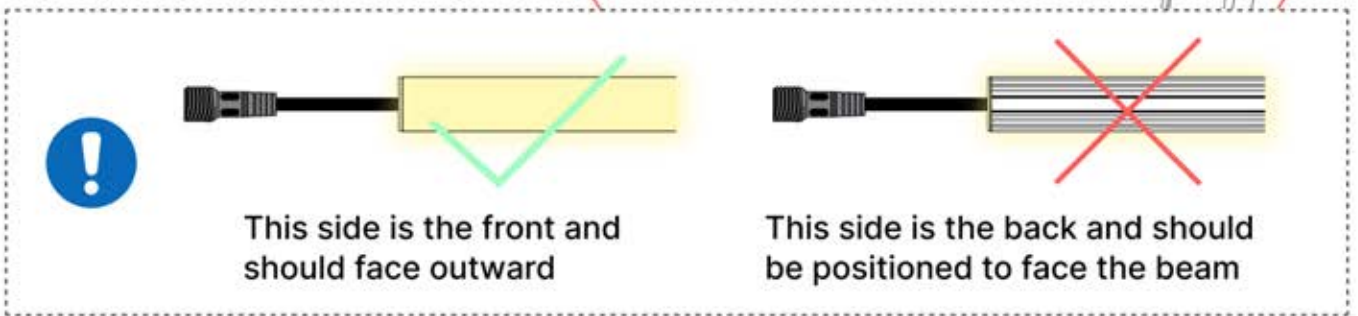

PN-200000571

2x

IMPORTANT INFORMATION

Handle with care.

When installing the light strip, do not pull or bend the wires on both sides with force, as this may cause the solder joints to fall off.

Important! Please watch all the videos before starting the assembly.

The videos contain important information relevant to the assembly process.

INFORMATION

INFORMATION

22

23

Tip: For a smoother LED installation, spray the track with soapy water before mounting.

24

25