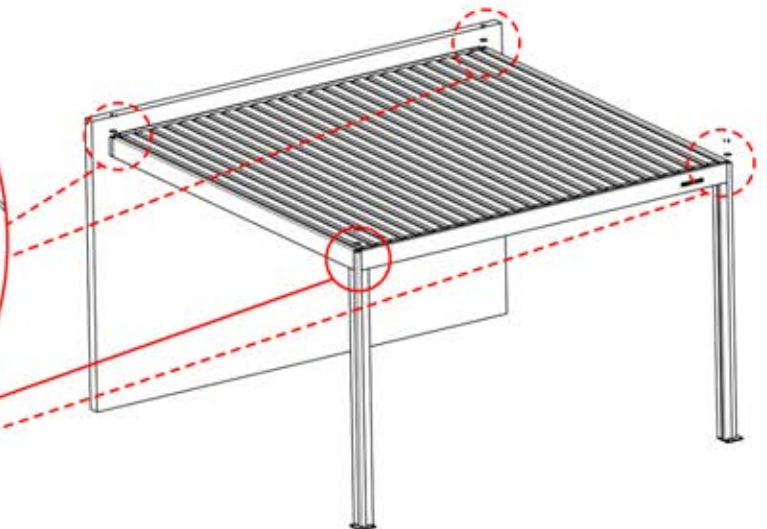

59

4

ANTHRACITE: B244
WHITE: B252
BLACK: B248

PN-200001514
4x

PN-200003323
2x

PN-200003322
2x

PN-200000840
18x