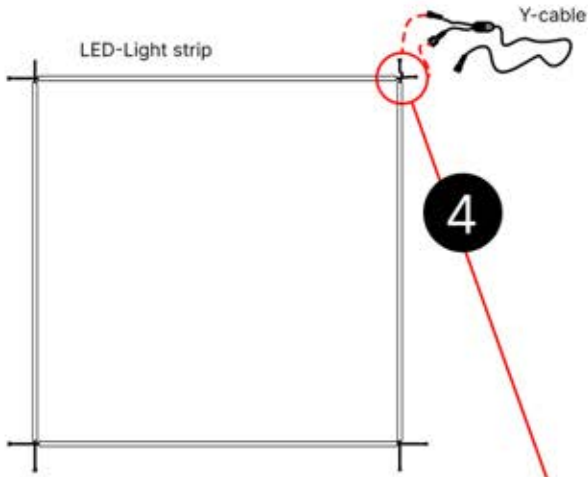

INFORMATION