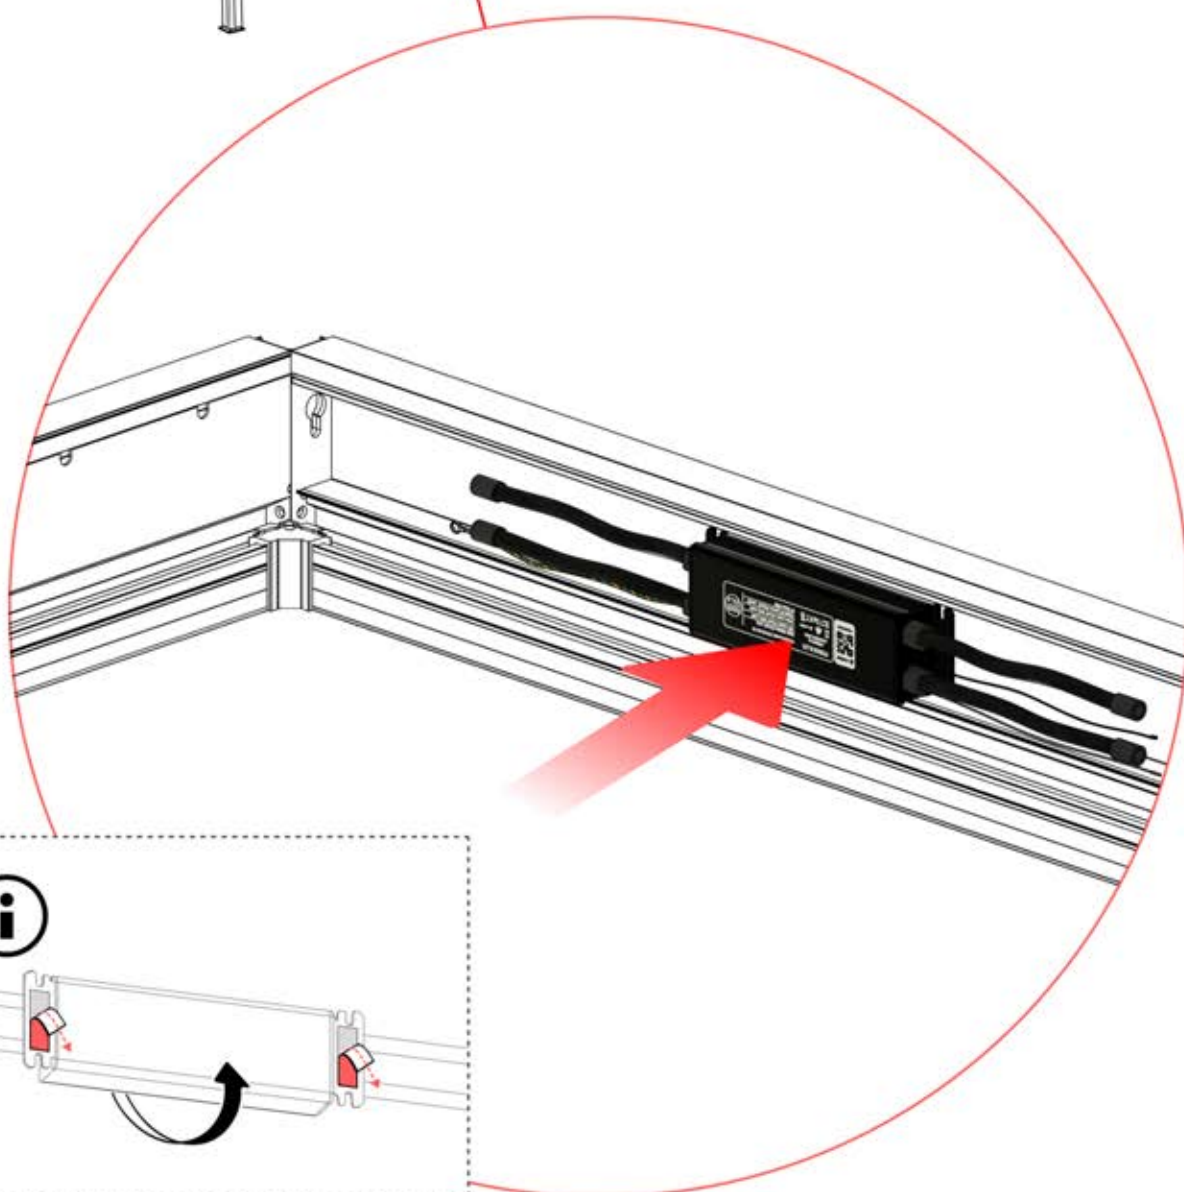

Note: The illustration shows the hole location for a right-corner assembly; if routing from the left corner, drill the hole on the opposite side.

33

!
Control Box can be
installed on
Preferred W BEAM

34

35