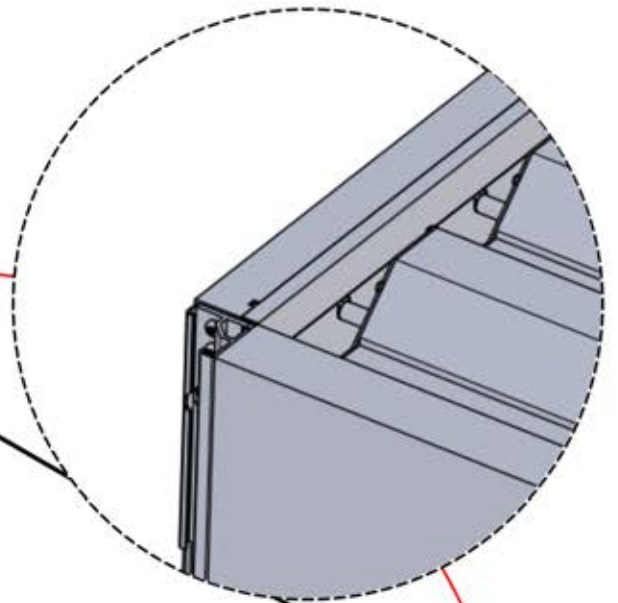

57

4

ANTHRACITE: B244
WHITE: B252
BLACK: B248