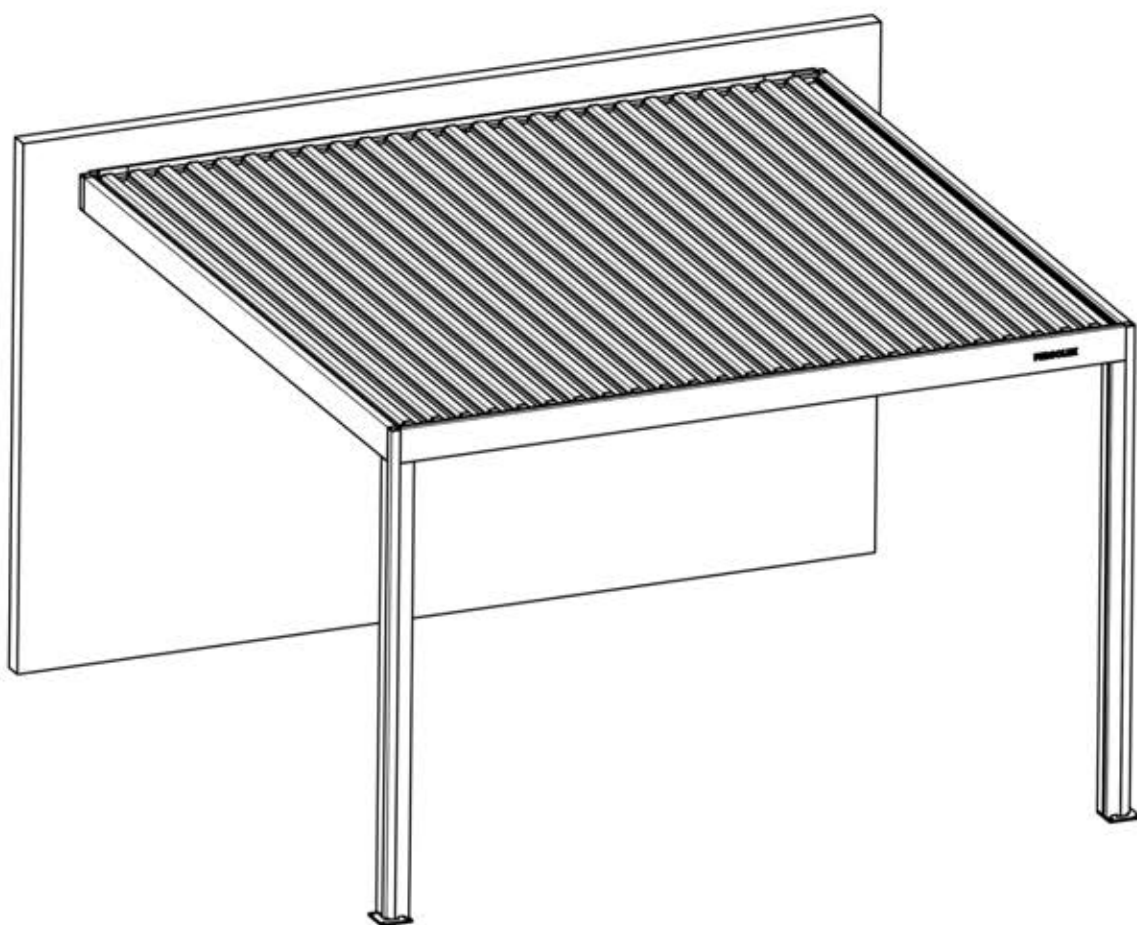

S4

PERGOLA

PRO

3 × 3m / 10' x 10'
WALL MOUNTED

PERGOLUX

Designed and
developed
in Norway

Type Approved
Regular
Production
Surveillance

www.tuv.com
ID 1111293124