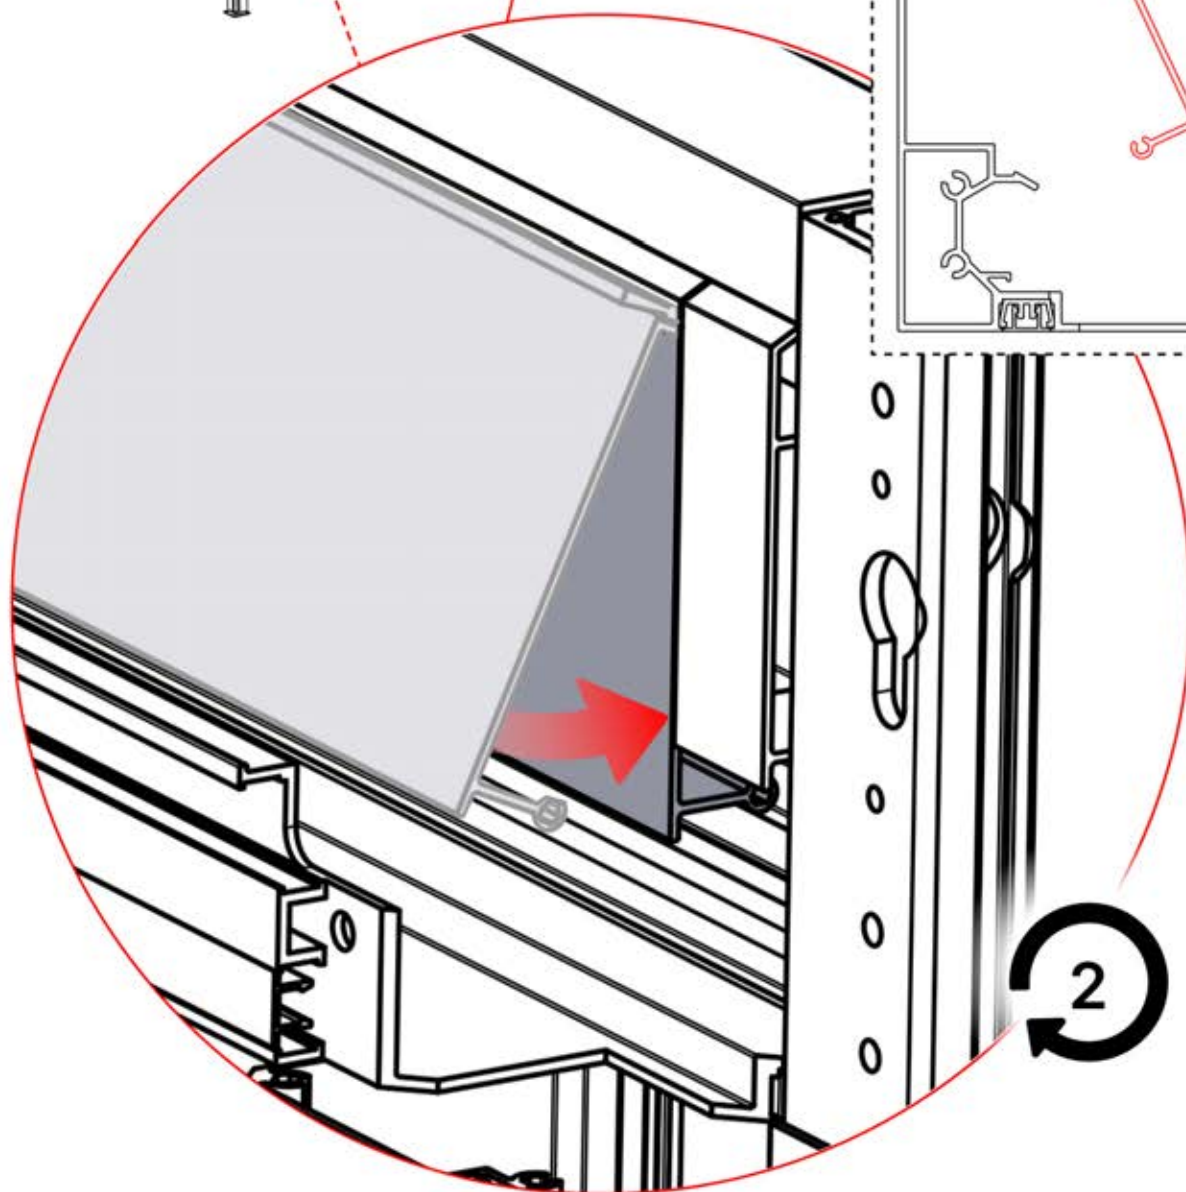

42

x1
PERGOLUX

5

ANTHRACITE: B262
WHITE: B266
BLACK: B264

PN-200003556
2x