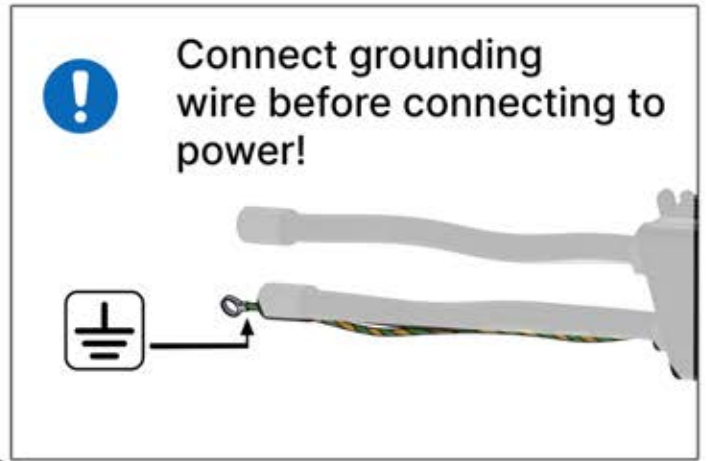

Note: The illustration shows the hole location for a right-corner assembly; if routing from the left corner, drill the hole on the opposite side.

33

!
Control Box can be
installed on
Preferred W BEAM

34

35