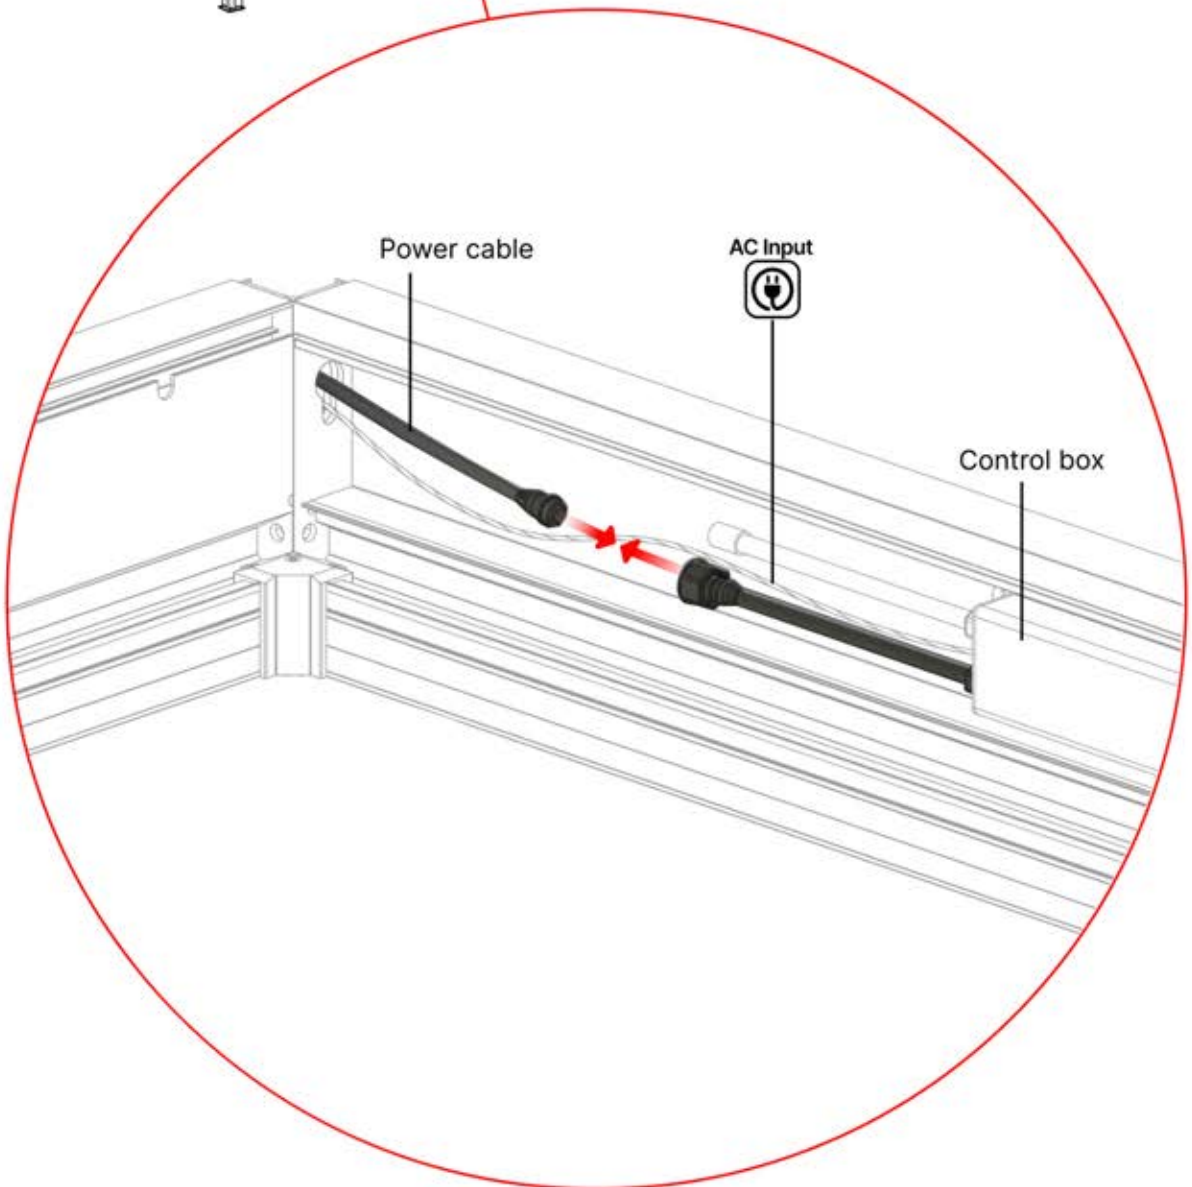

Note: The illustration shows the hole location for a right-corner assembly; if routing from the left corner, drill the hole on the opposite side.

33

!
Control Box can be
installed on
Preferred W BEAM

34

35

36

!
Power Cable can be
routed through all
the Poles.

37

38

39

1

If you are going to install a heater, do it now.

Follow the instructions in the heater assembly manual.