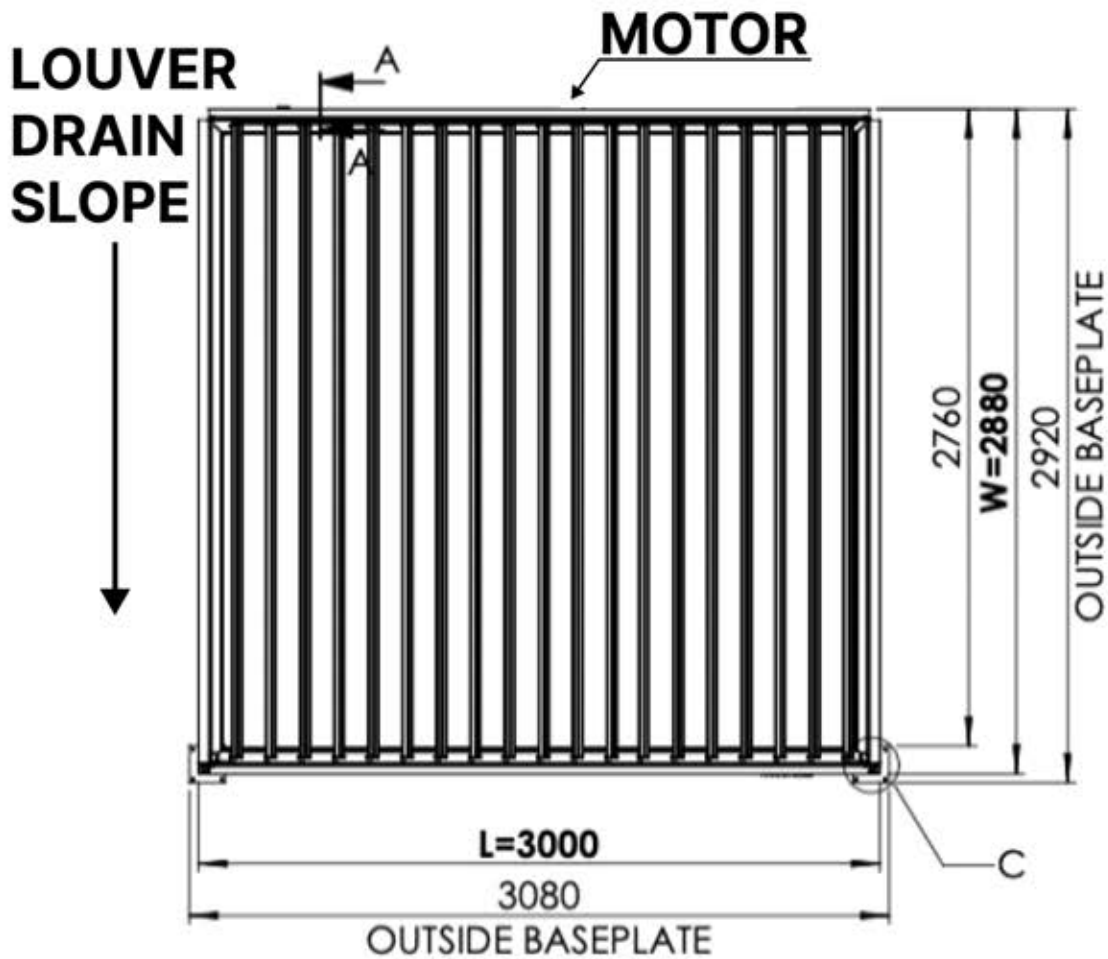

3 x 3 M / 10' x 10'