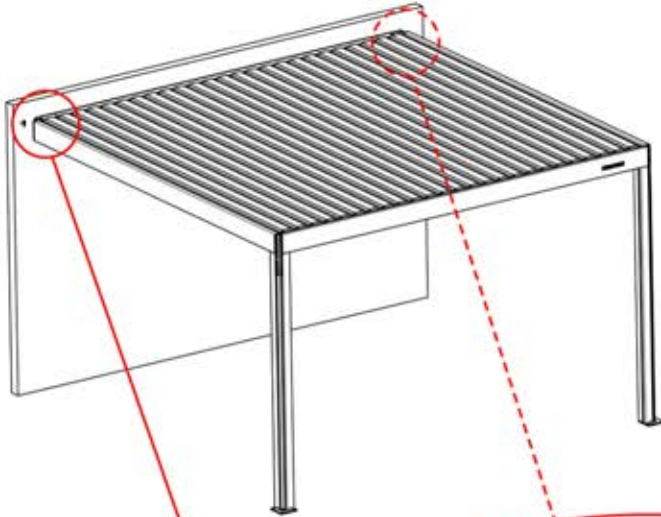

47-48

54

4

ANTHRACITE: B244
WHITE: B252
BLACK: B248

55

4

ANTHRACITE: B244
WHITE: B252
BLACK: B248

PN-200003030
1x