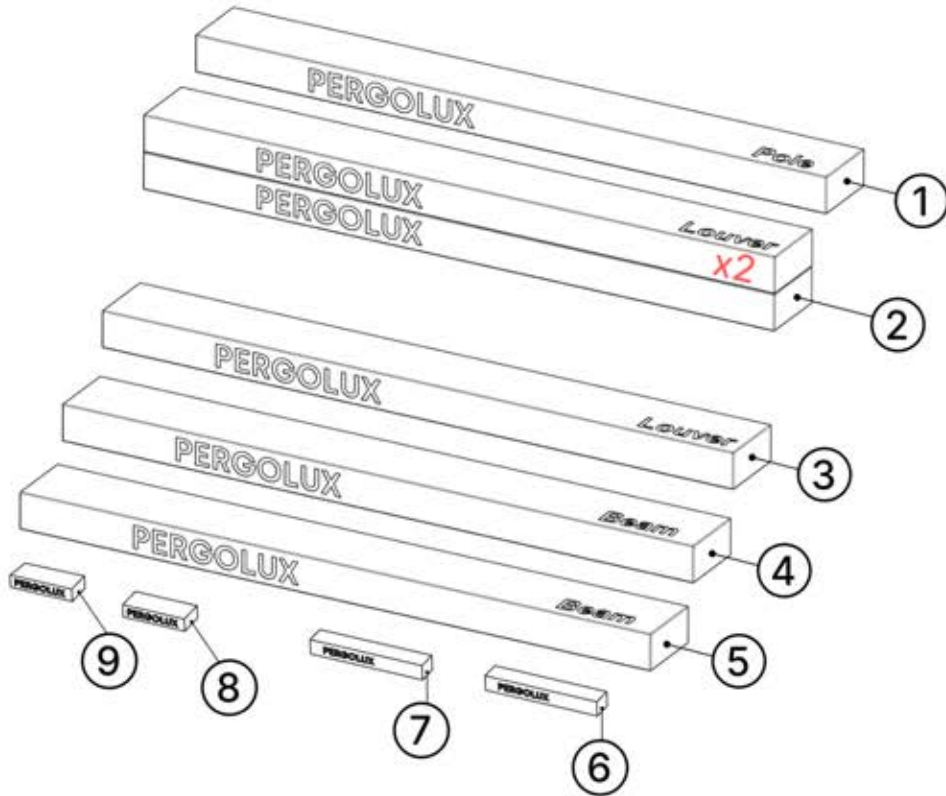

INFORMATION

3mm, 4mm, 5mm

TX15, TX20, TX25, TX30

PACKAGE OVERVIEW

ORDER	ANTHRACITE	WHITE	BLACK
①	C120	C122	C121
②	L221	L225	L223
③	L233	L237	L235
④	B244	B252	B248
⑤	B262	B266	B264
⑥	WHITE / RGB LED		
⑦	MOTOR		
⑧	CONTROL BOX		
⑨	POWER CABLE		