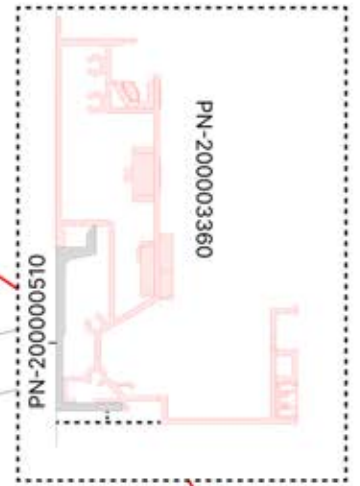

03

x7
PERGOLUX

4

ANTHRACITE: B244
WHITE: B252
BLACK: B248

PN-200003389
1x