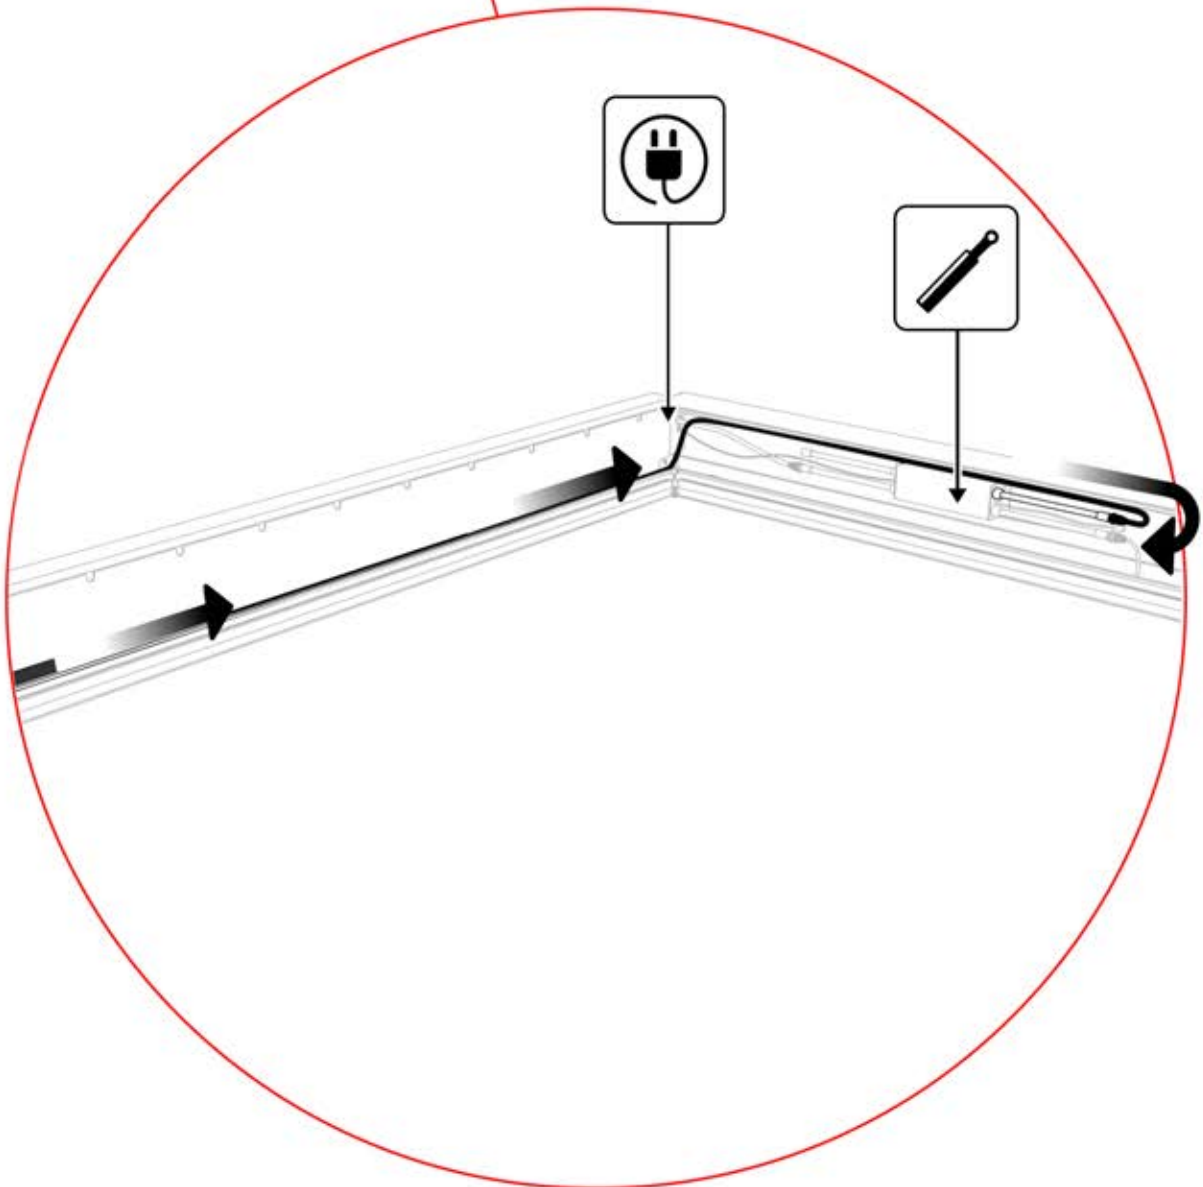

Note: The illustration shows the hole location for a right-corner assembly; if routing from the left corner, drill the hole on the opposite side.

33

!
Control Box can be
installed on
Preferred W BEAM

34

35

36

!
Power Cable can be
routed through all
the Poles.

37

38

39

1

If you are going to install a heater, do it now.

Follow the instructions in the heater assembly manual.

2

It's time to connect the motor and LED lights to the pergola control box.

Follow the instruction in the assembly manual.

40

 <p>CONTROL BOX</p>	S4	PN-200002683 5x
<p>⚠ Keep the Matter Antenna wire free and do not tie them with LED and Motor wire</p>		PN-200002684 10x