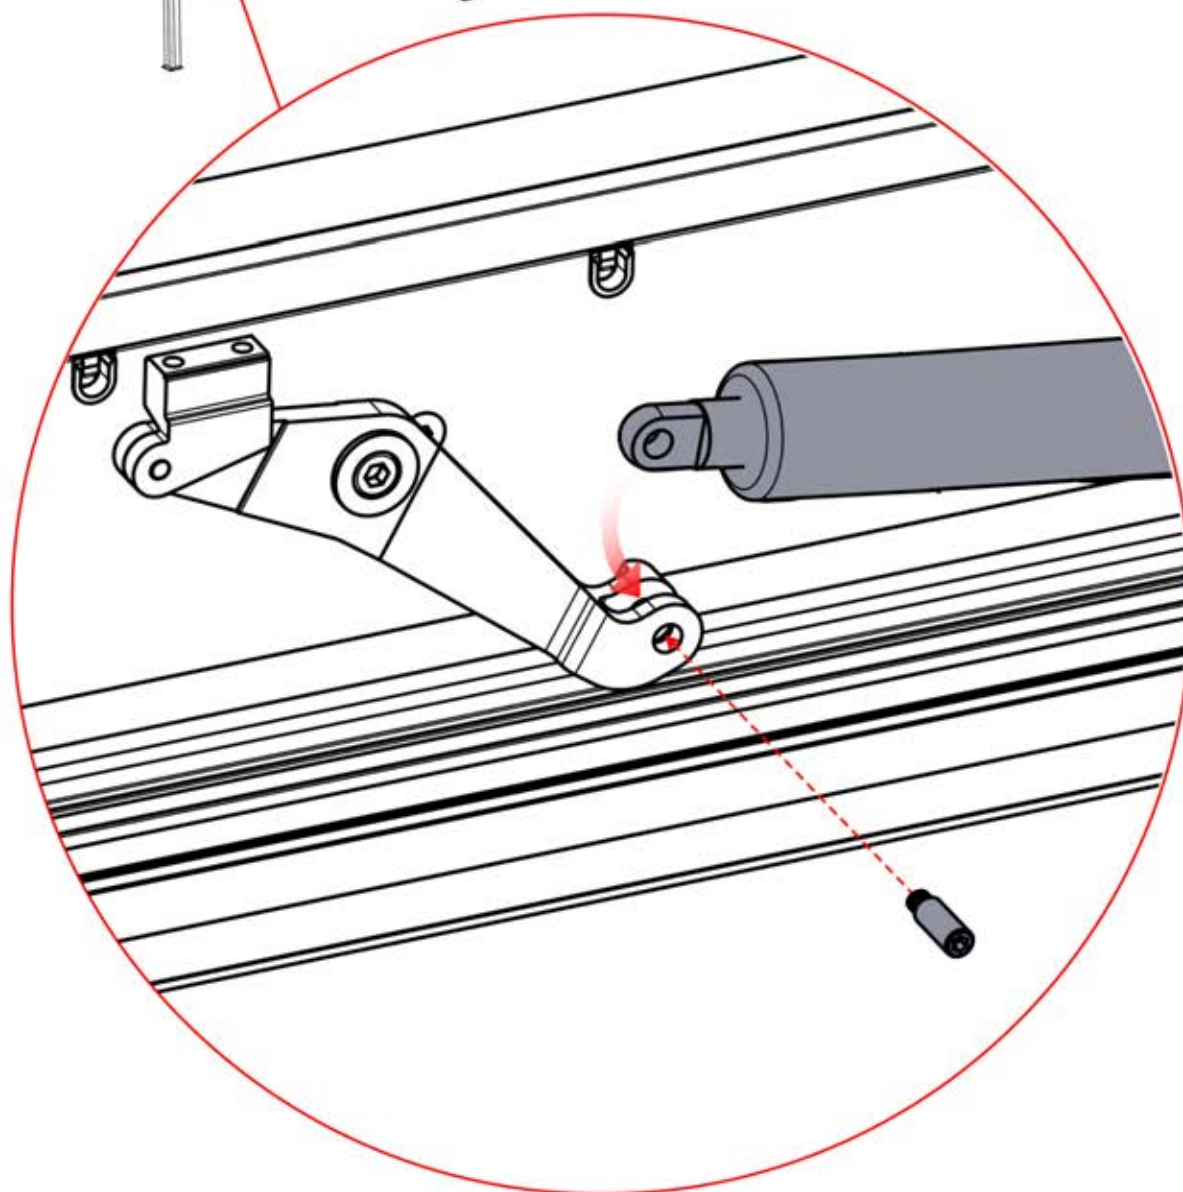

32

7

ELECTRIC MOTOR

4

ANTHRACITE: B244
WHITE: B252
BLACK: B248

PN-200001562
1x

PN-200001946
1x