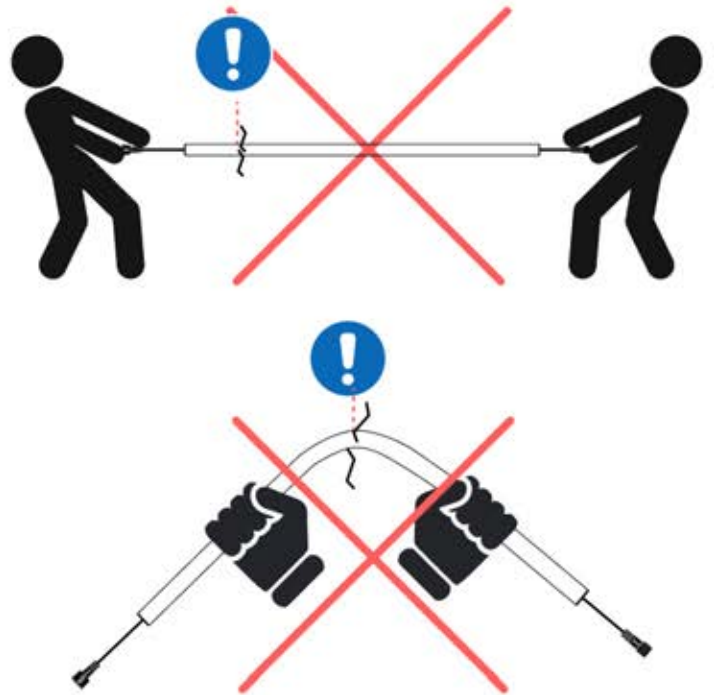

PN-200000571

2x

IMPORTANT INFORMATION

Handle with care.

When installing the light strip, do not pull or bend the wires on both sides with force, as this may cause the solder joints to fall off.

Important! Please watch all the videos before starting the assembly.