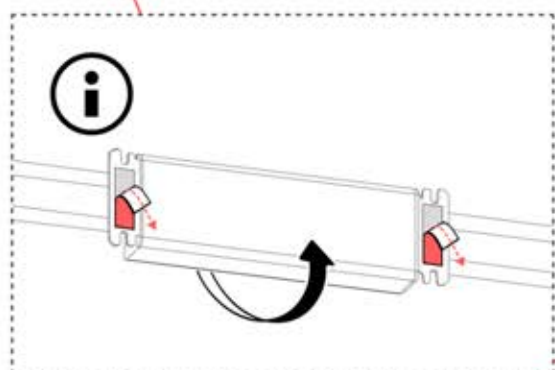

Note: The illustration shows the hole location for a right-corner assembly; if routing from the left corner, drill the hole on the opposite side.

33

!
Control Box can be
installed on
Preferred W BEAM

34

35