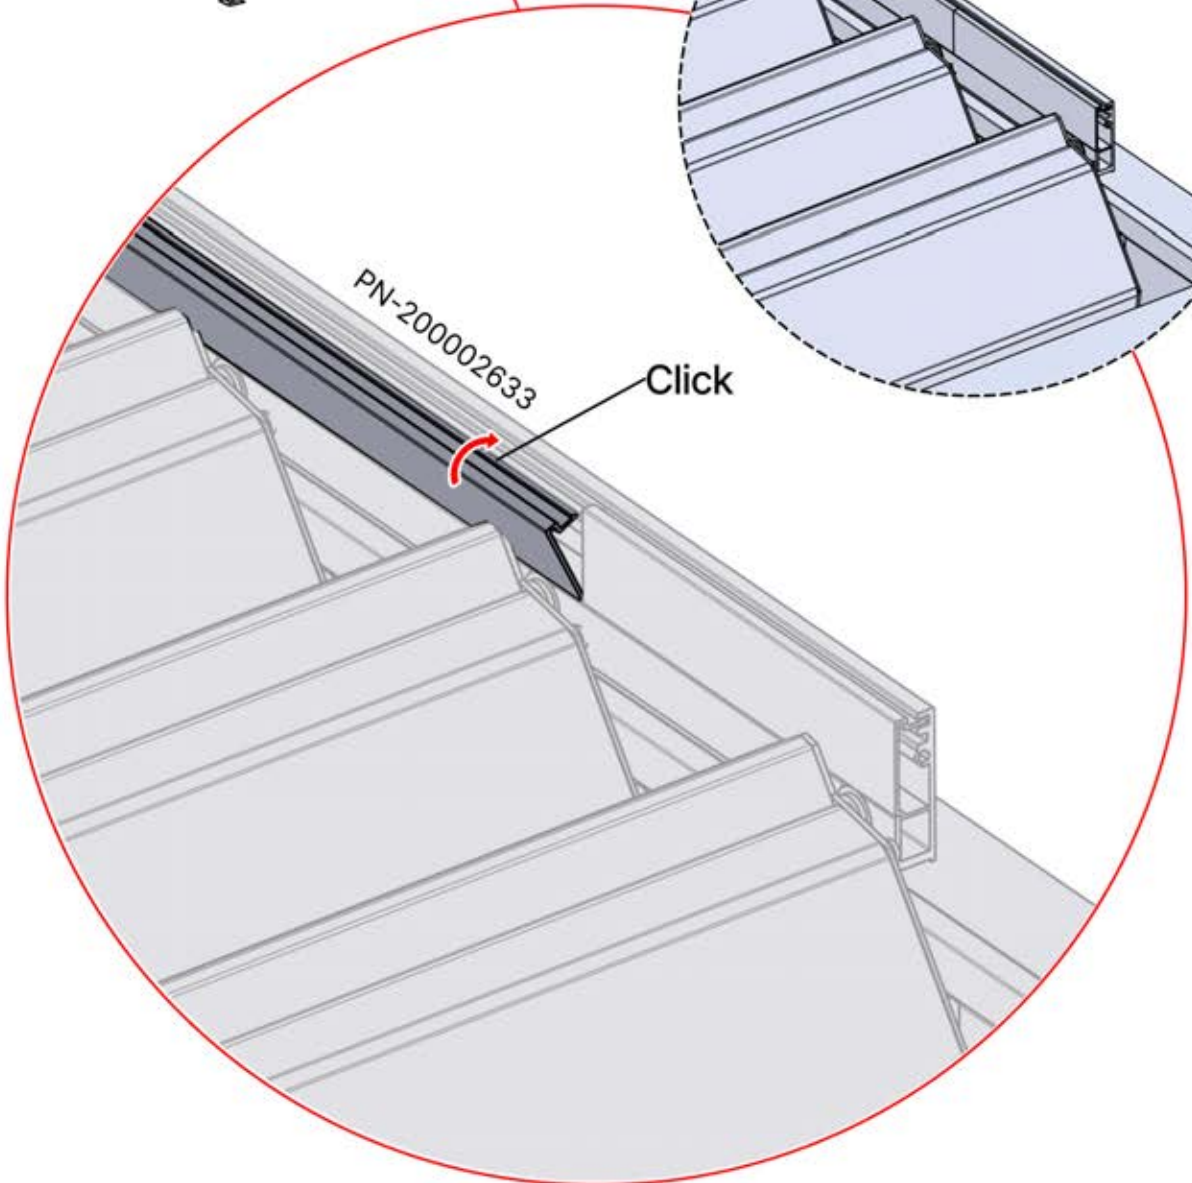

47-48

54

4

ANTHRACITE: B244
WHITE: B252
BLACK: B248

55

4

ANTHRACITE: B244
WHITE: B252
BLACK: B248

PN-200003030
1x