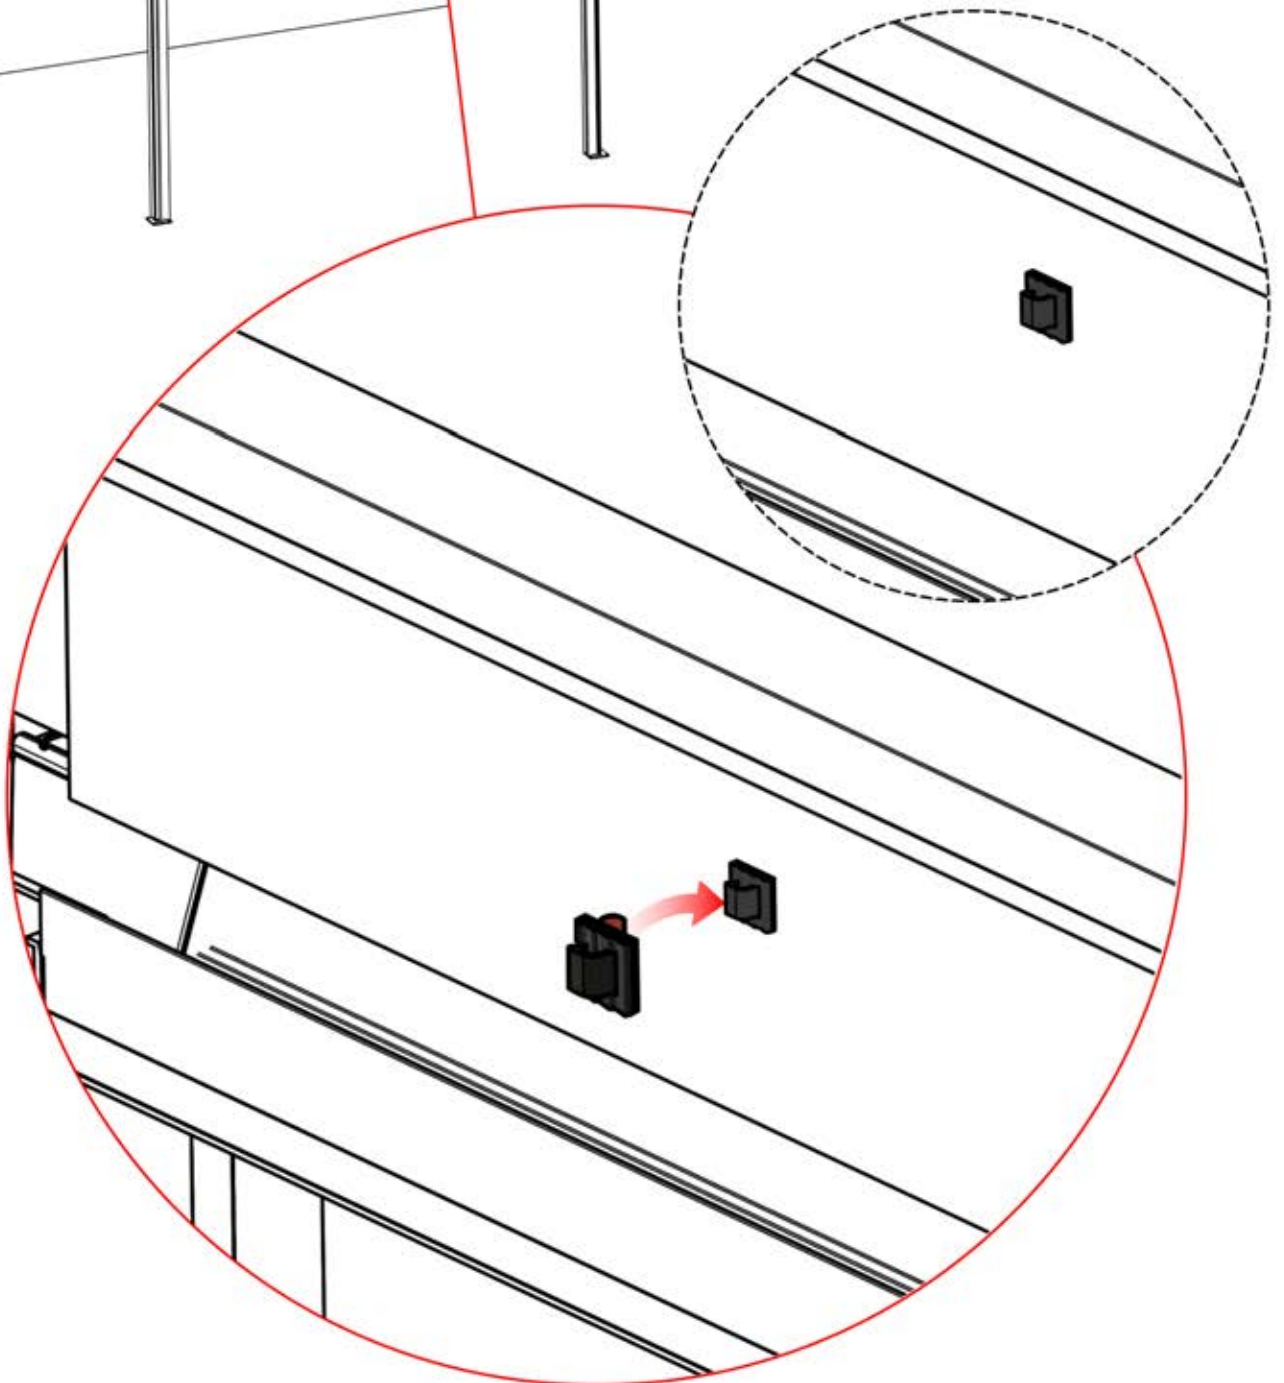

x1
PERGOLUX

5

ANTHRACITE: B262
WHITE: B266
BLACK: B264

PN-200003556
2x

INFORMATION

43

45

 Adjust motor to prepare for assembly on step 46