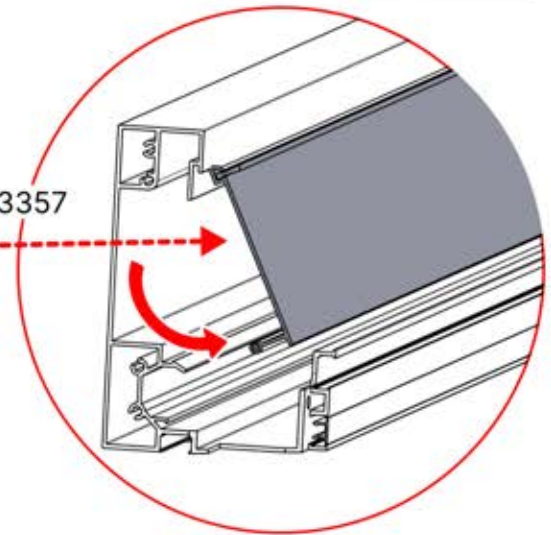

PN-200003357