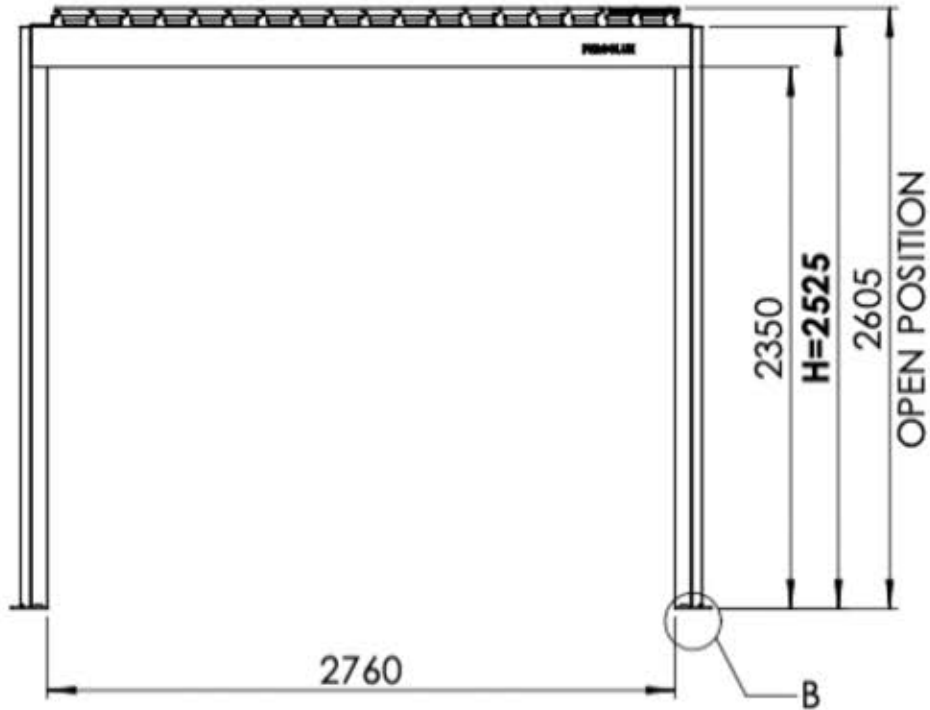

3 x 3 M / 10' x 10'