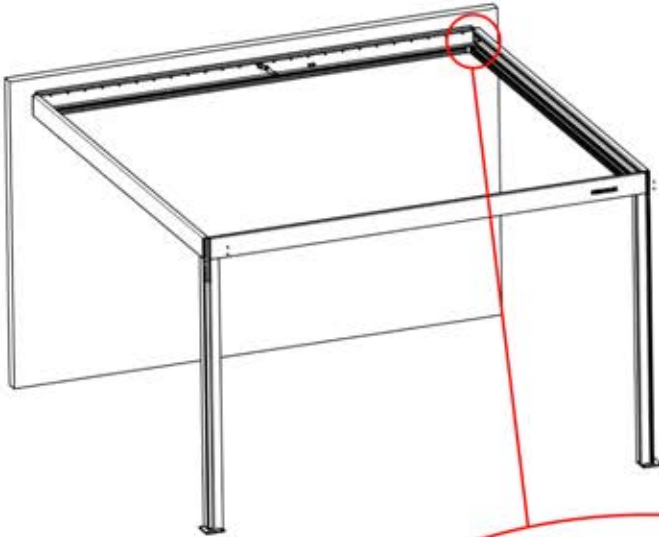

x1
PERGOLUX

5

ANTHRACITE: B262
WHITE: B266
BLACK: B264

PN-200003556
2x

INFORMATION

43

45

 Adjust motor to prepare for assembly on step 46