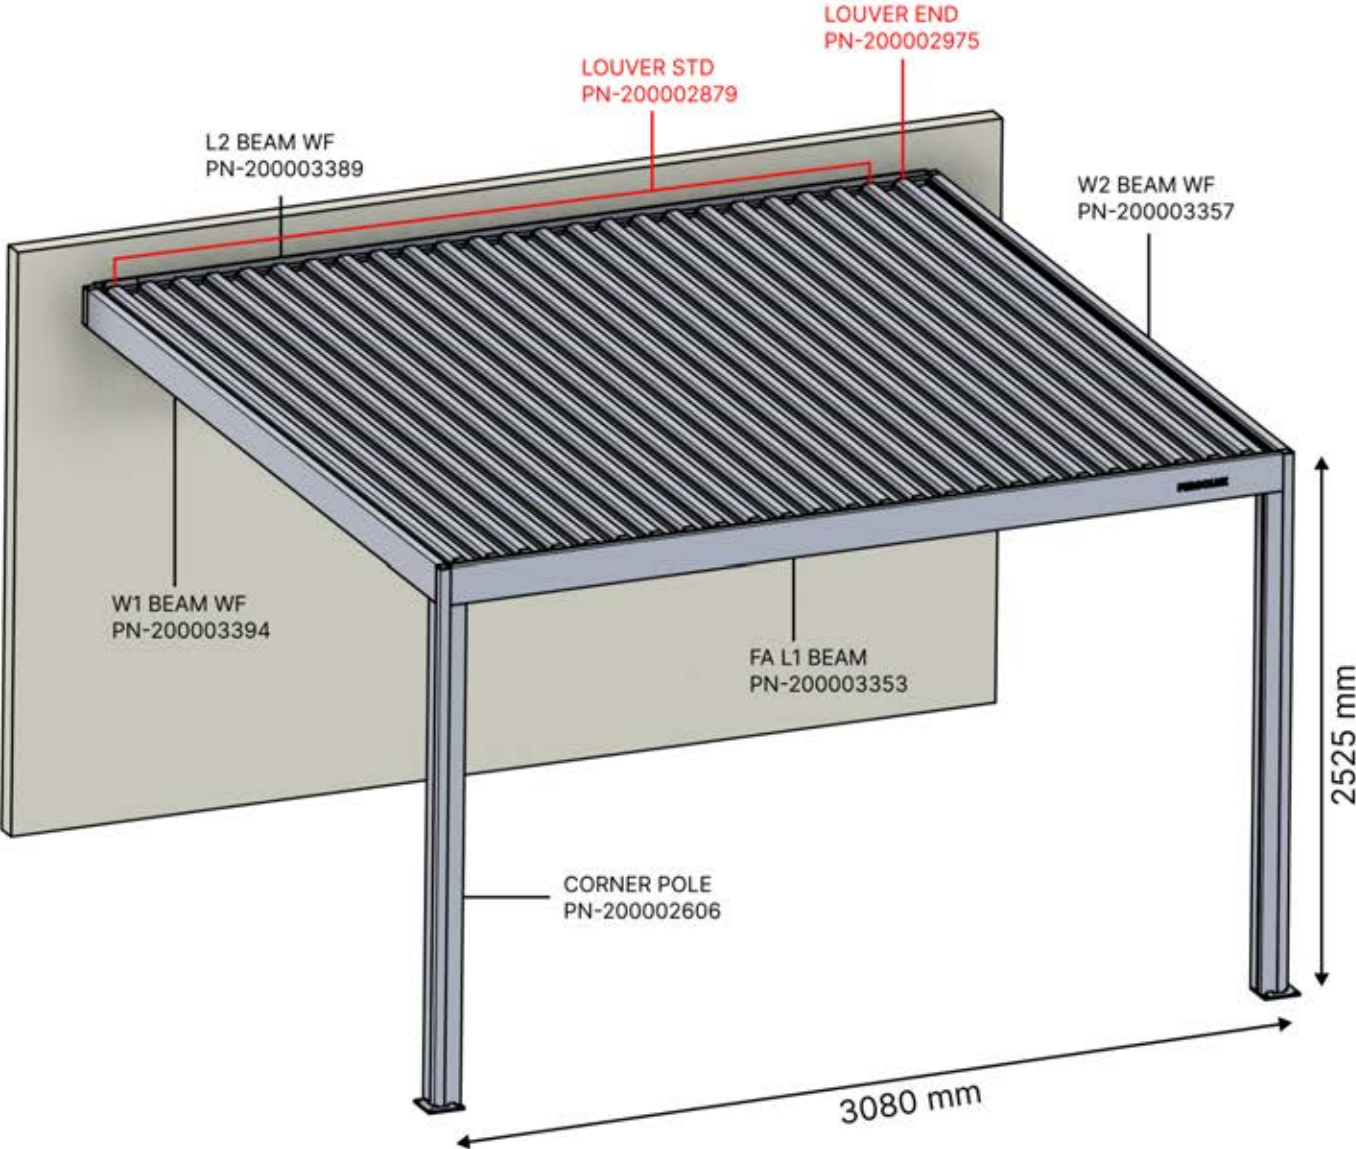

CONTROL BOX

[View Manual](#)

3 x 3 M / 10' x 10'

3 x 3 M / 10' x 10'

INFORMATION

Are you installing a screen, slat wall or glass wall?

It is recommended to remove these Snapfit covers and clips now before installing the pergola.