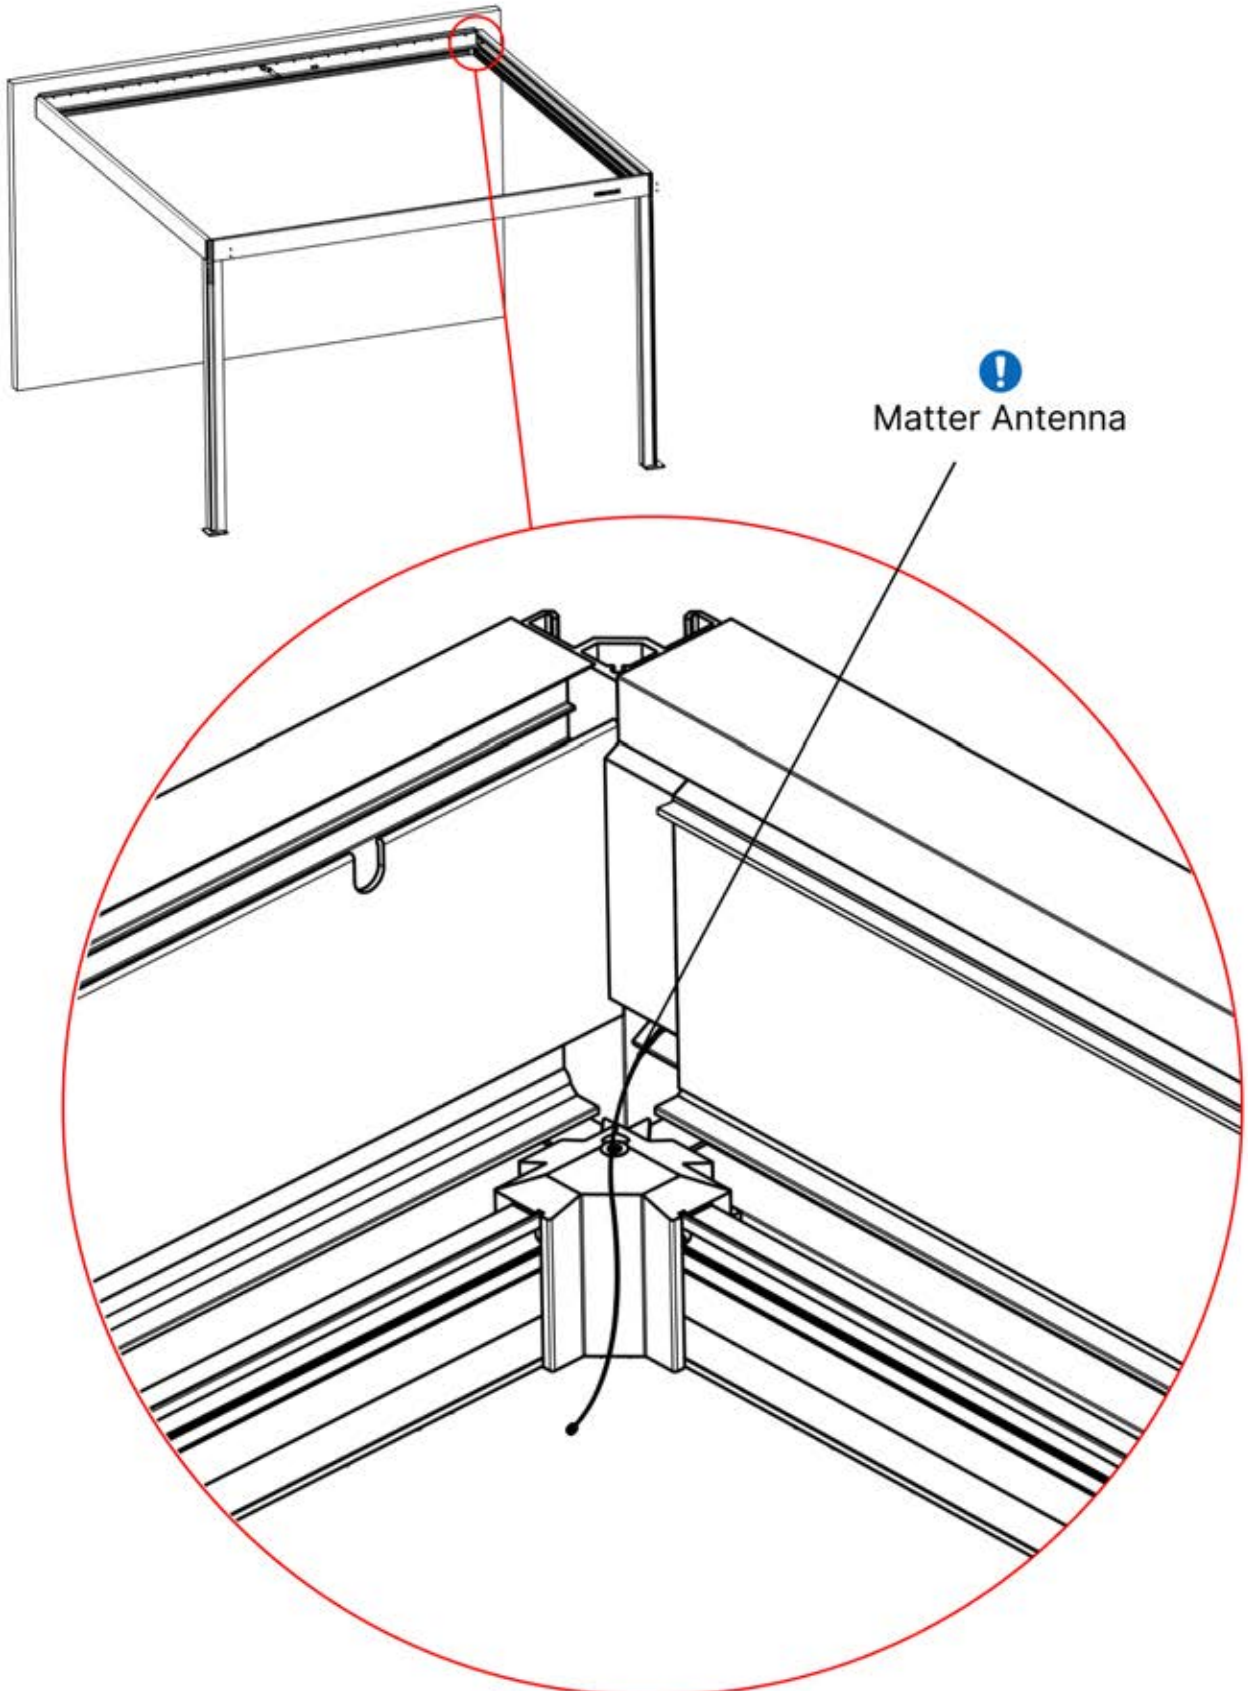

x1
PERGOLUX

5

ANTHRACITE: B262
WHITE: B266
BLACK: B264

PN-200003556
2x

INFORMATION

43

45

 Adjust motor to prepare for assembly on step 46