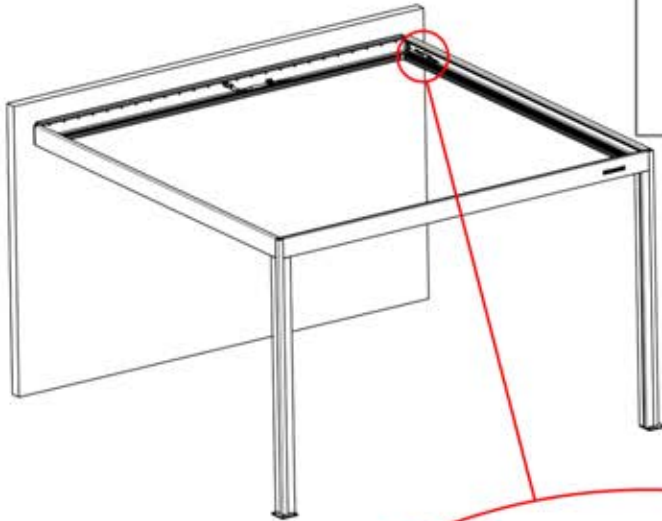

Note: The illustration shows the hole location for a right-corner assembly; if routing from the left corner, drill the hole on the opposite side.

33

!
Control Box can be
installed on
Preferred W BEAM

34

35