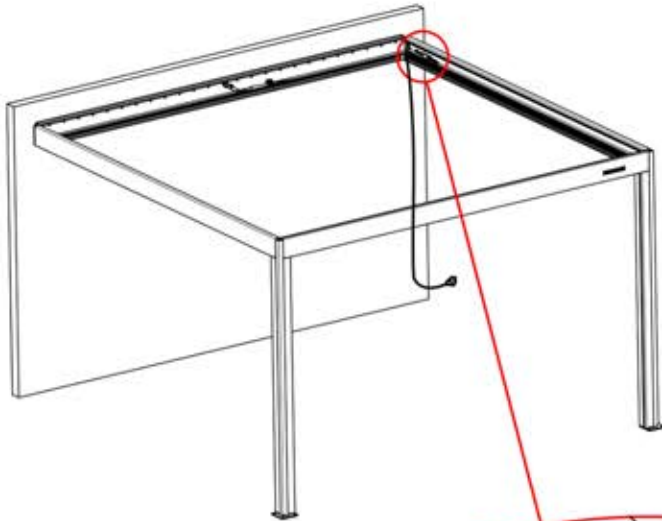

36

!
Power Cable can be
routed through all
the Poles.