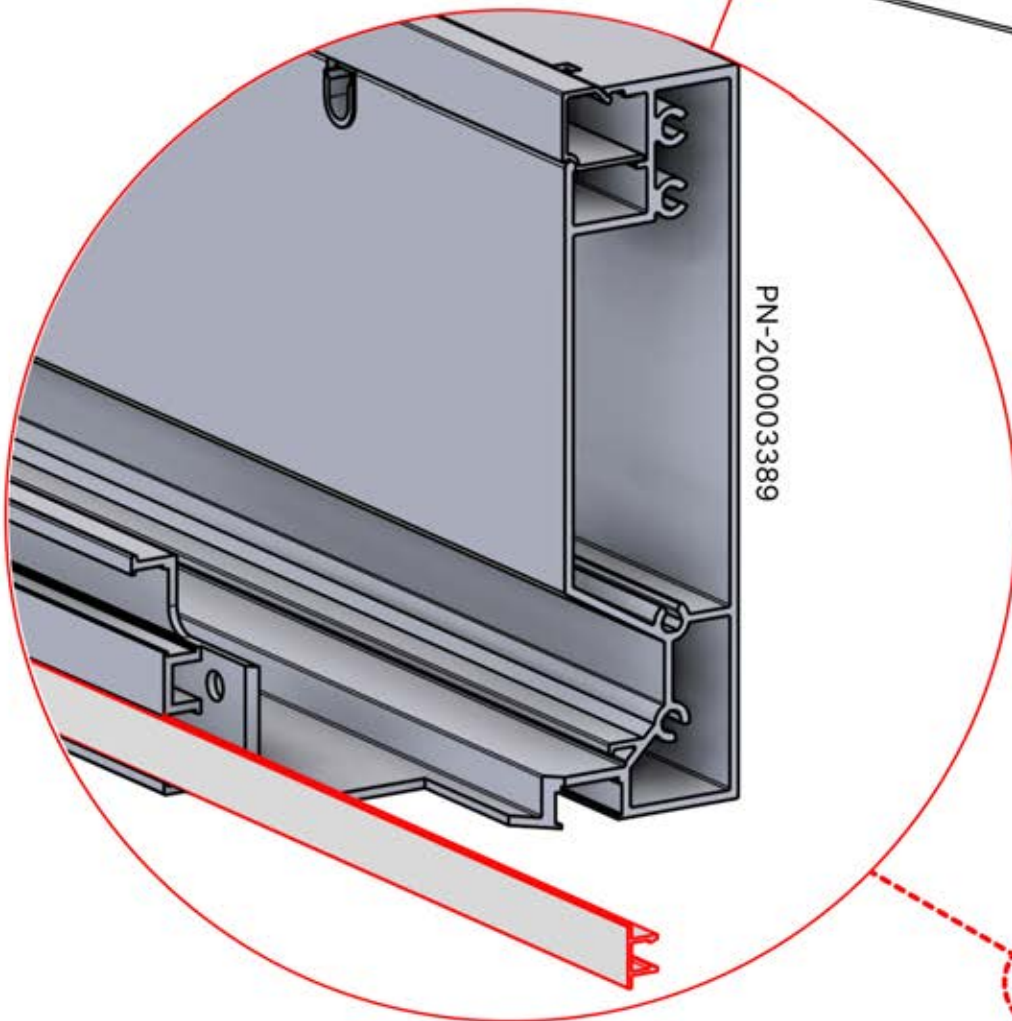

INFORMATION

Are you installing a heater, fan or LED lights?

It is recommended to remove both snap-fit covers from the beam now.

Cover and clips

PN-200000512
SnapFIT COVER CLIP

SnapFIT cover

PN-200003389