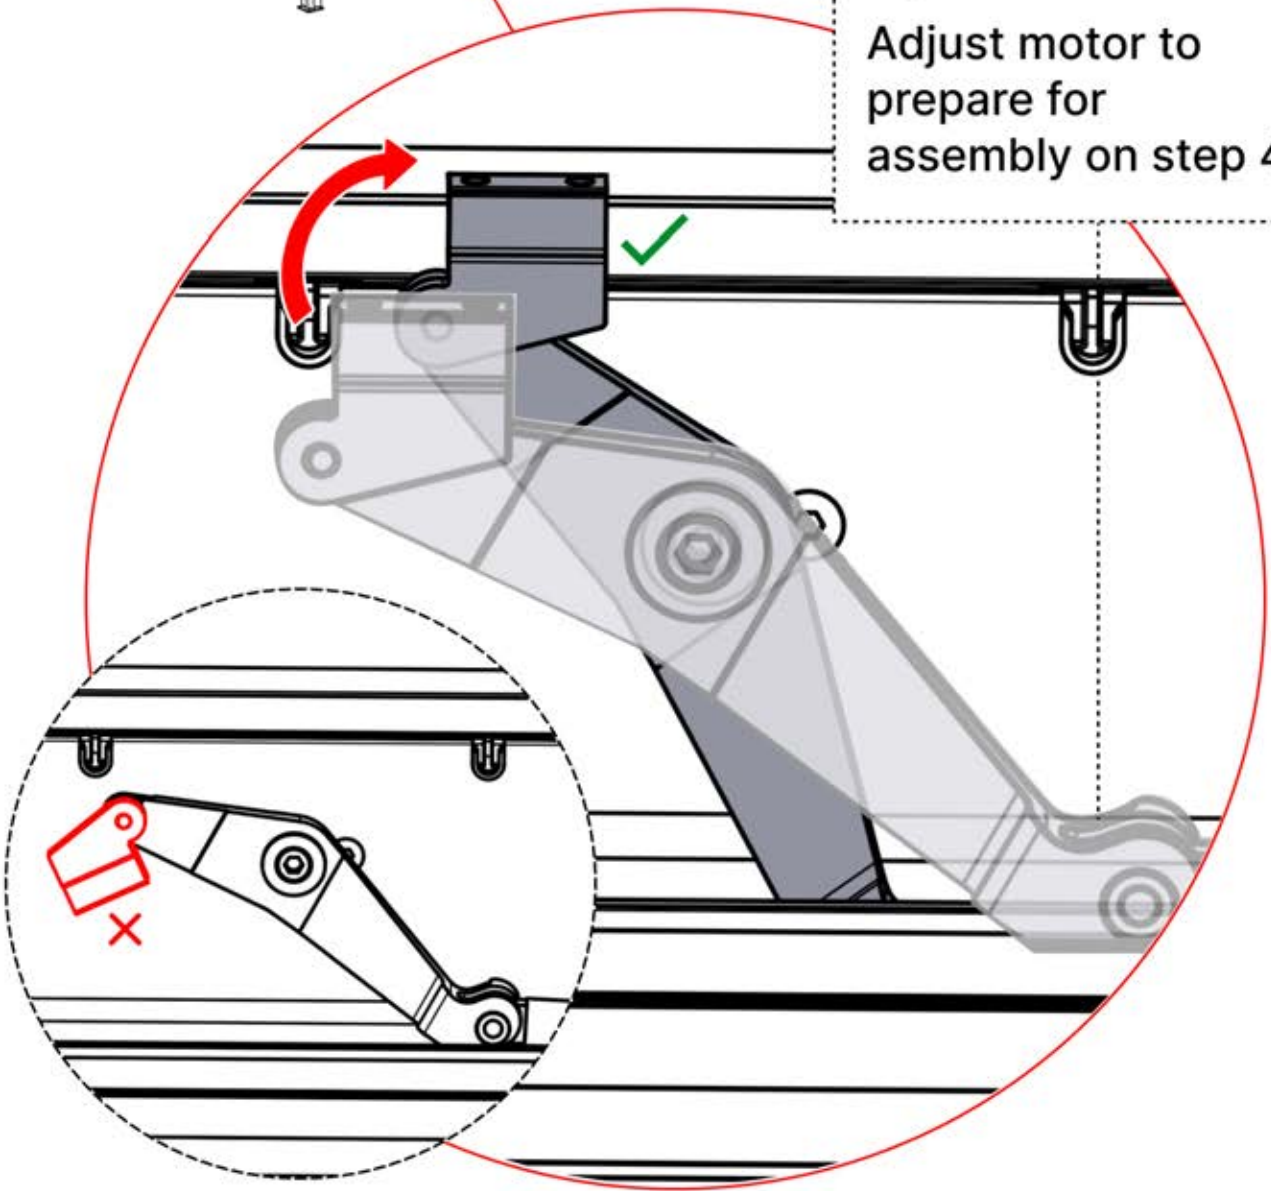

x1
PERGOLUX

5

ANTHRACITE: B262
WHITE: B266
BLACK: B264

PN-200003556
2x

INFORMATION

43

45

 Adjust motor to prepare for assembly on step 46