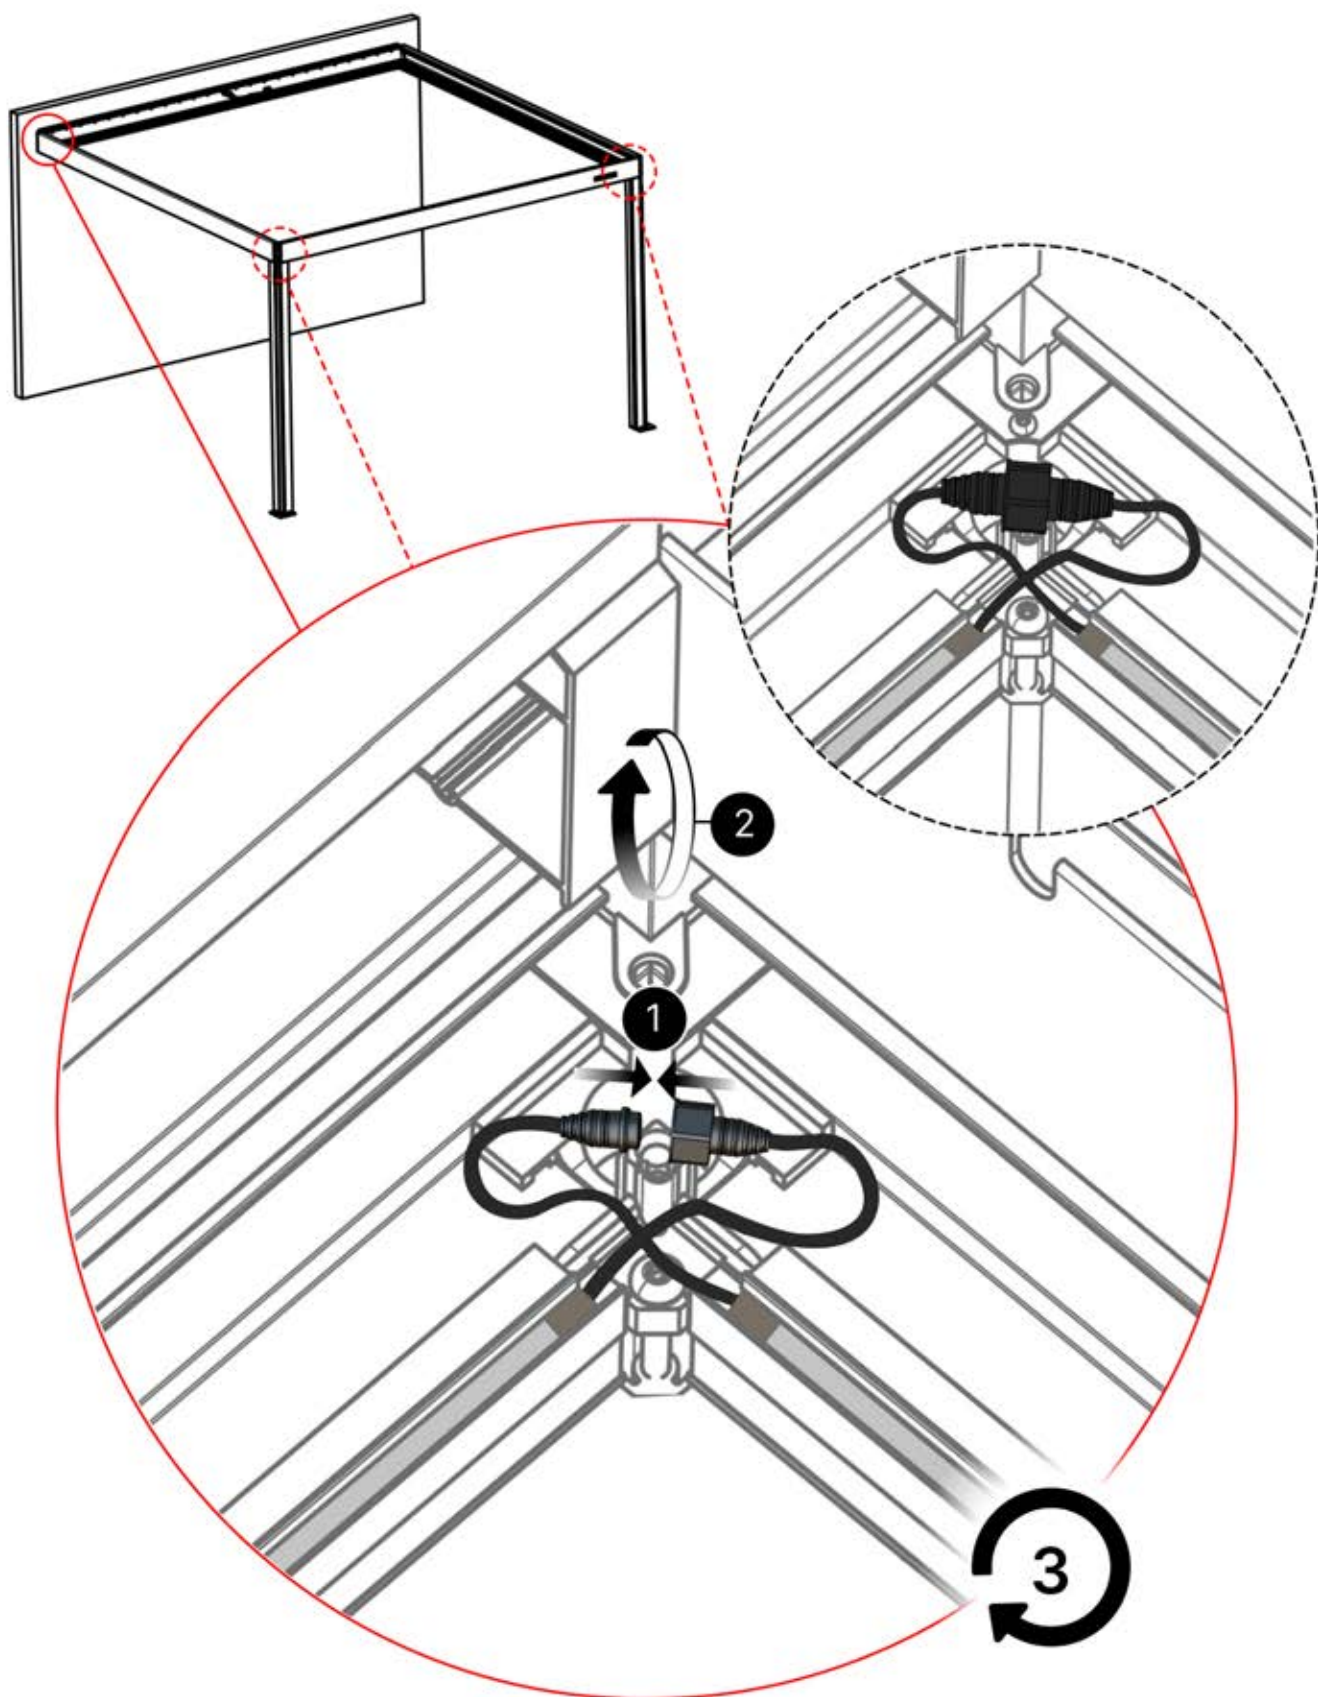

PN-200000571

2x

IMPORTANT INFORMATION

Handle with care.

When installing the light strip, do not pull or bend the wires on both sides with force, as this may cause the solder joints to fall off.

Important! Please watch all the videos before starting the assembly.

The videos contain important information relevant to the assembly process.

INFORMATION

INFORMATION

22

23

Tip: For a smoother LED installation, spray the track with soapy water before mounting.

24

25