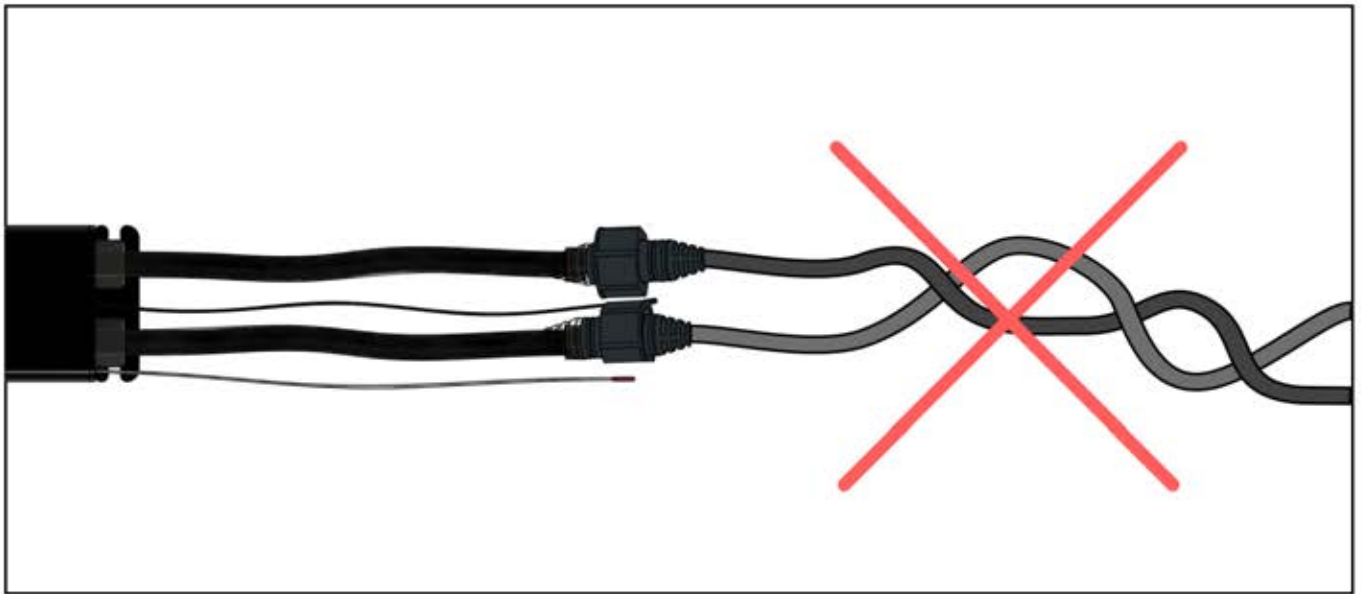

2

It's time to connect the motor and LED lights to the pergola control box.

Follow the instruction in the assembly manual.

40

 <p>CONTROL BOX</p>	S4	PN-200002683 5x
<p>⚠ Keep the Matter Antenna wire free and do not tie them with LED and Motor wire</p>		PN-200002684 10x