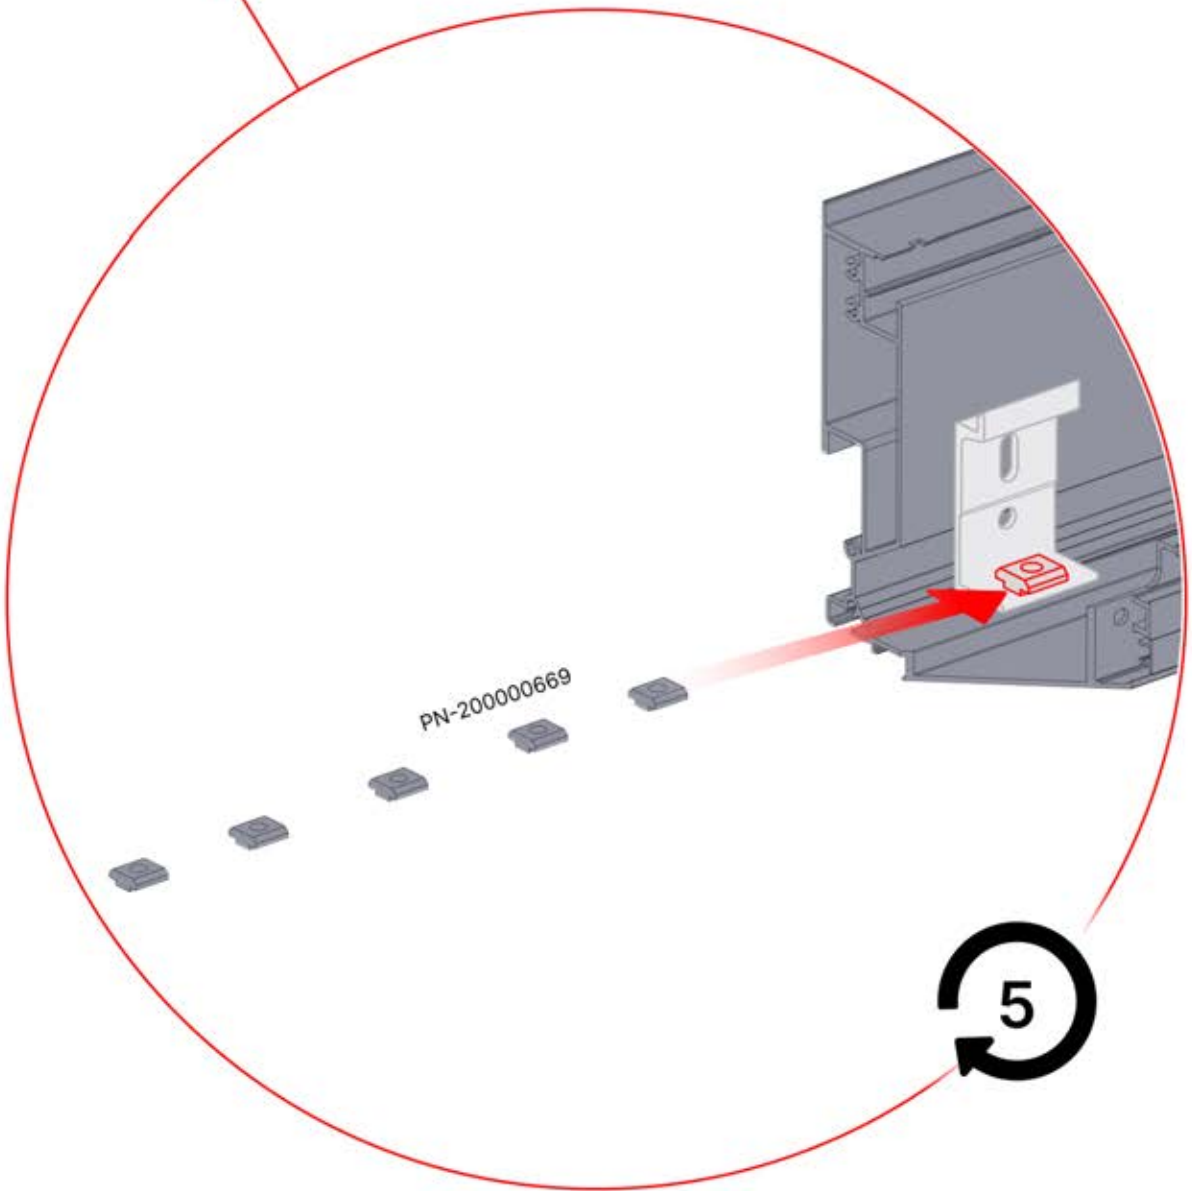

04

4

ANTHRACITE: B244
WHITE: B252
BLACK: B248

PN-200000669
5x