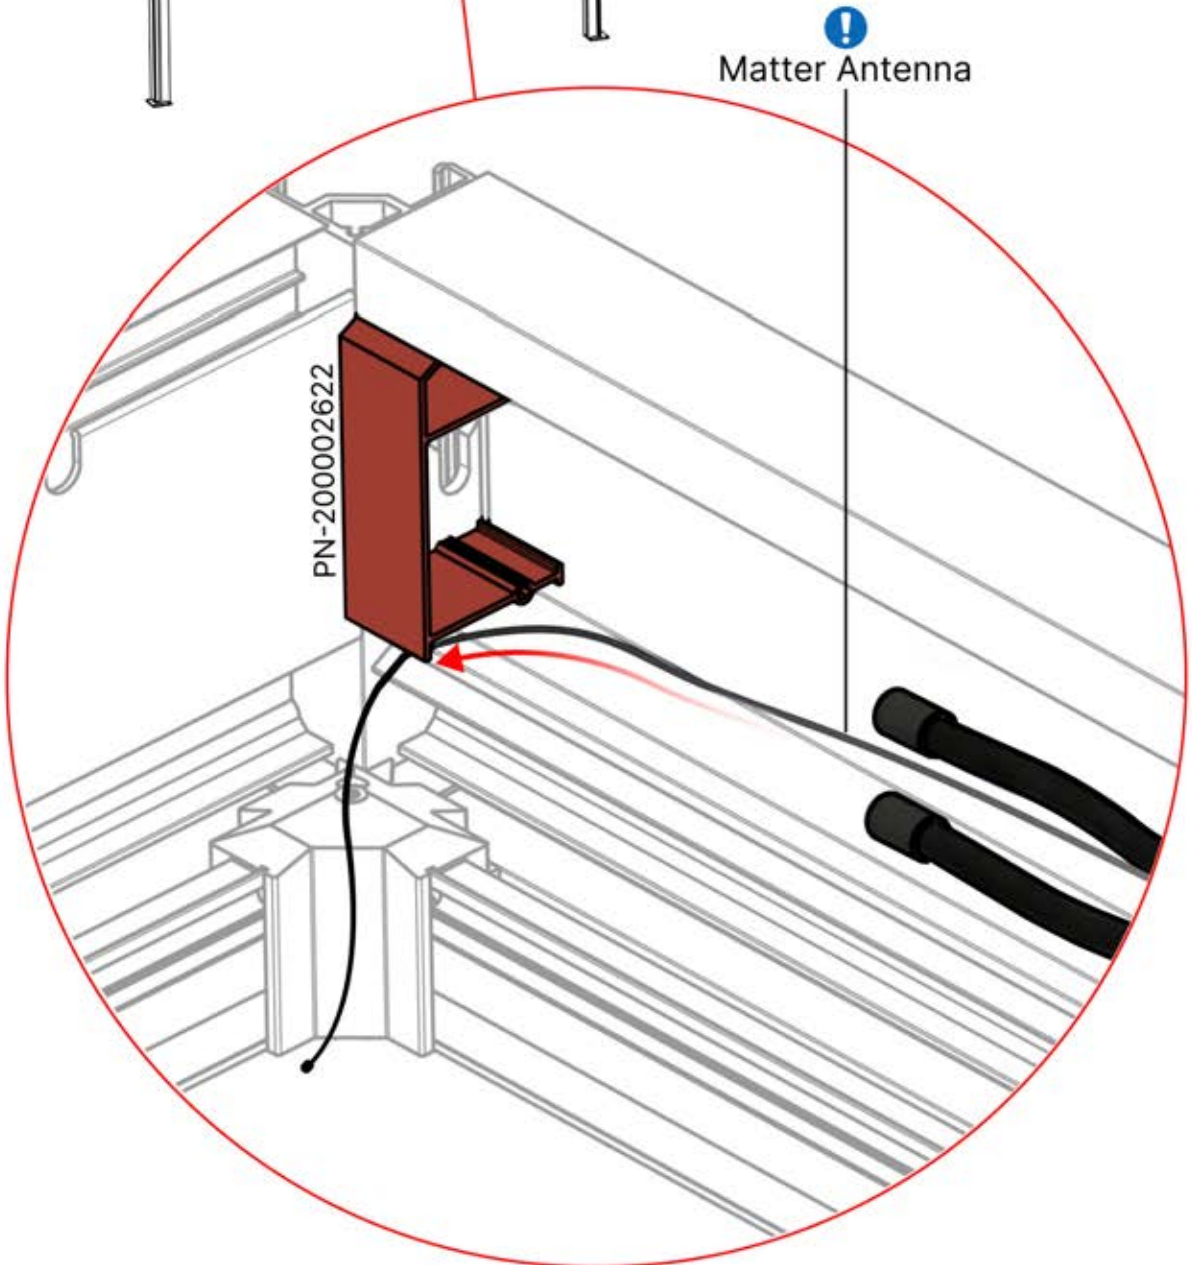

!
Route the Matter
Antenna and place it
below the highlighted
part(PN-200002622).