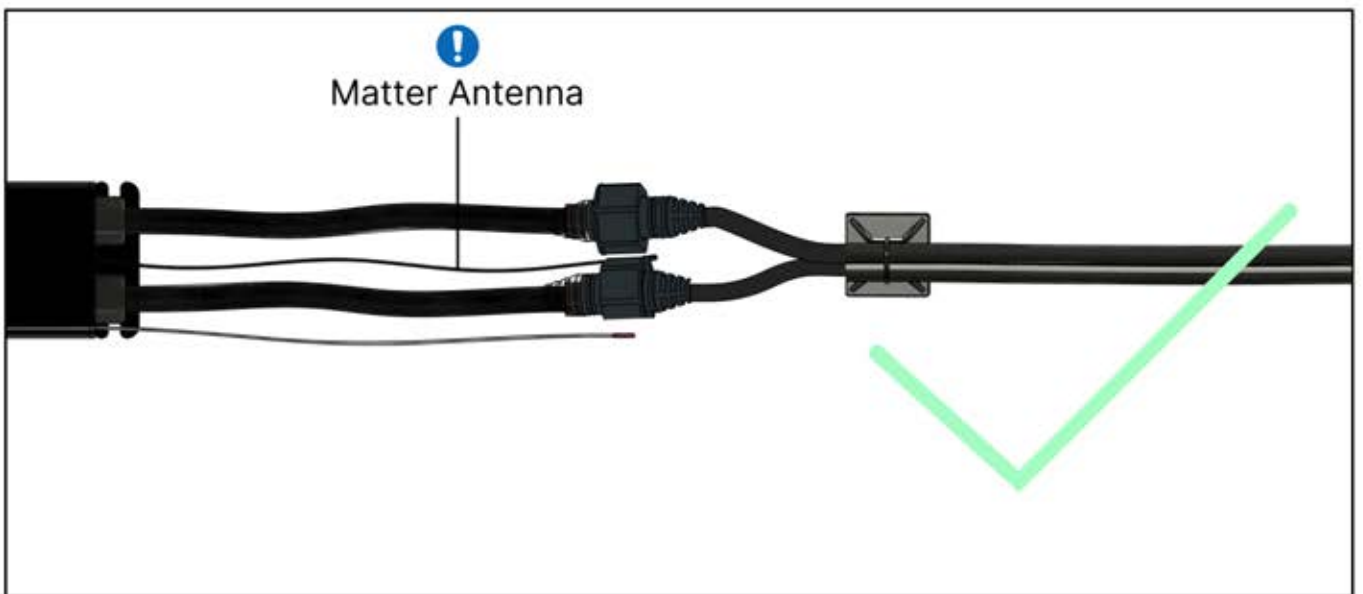

2

It's time to connect the motor and LED lights to the pergola control box.

Follow the instruction in the assembly manual.

40

 <p>CONTROL BOX</p>	S4	PN-200002683 5x
<p>⚠ Keep the Matter Antenna wire free and do not tie them with LED and Motor wire</p>		PN-200002684 10x