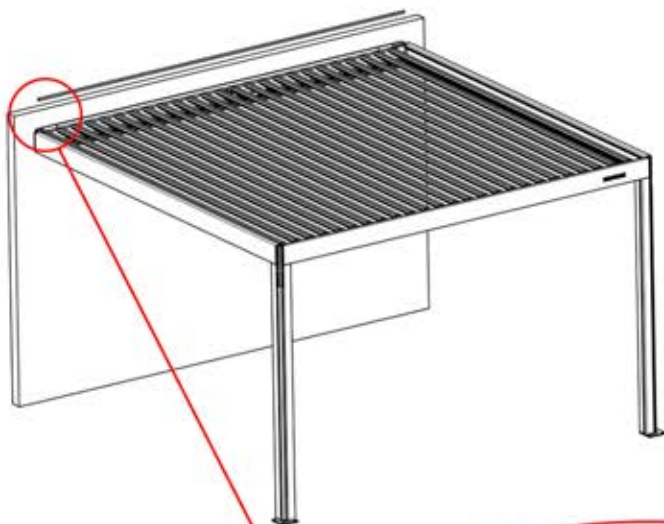

56

4

ANTHRACITE: B244
WHITE: B252
BLACK: B248