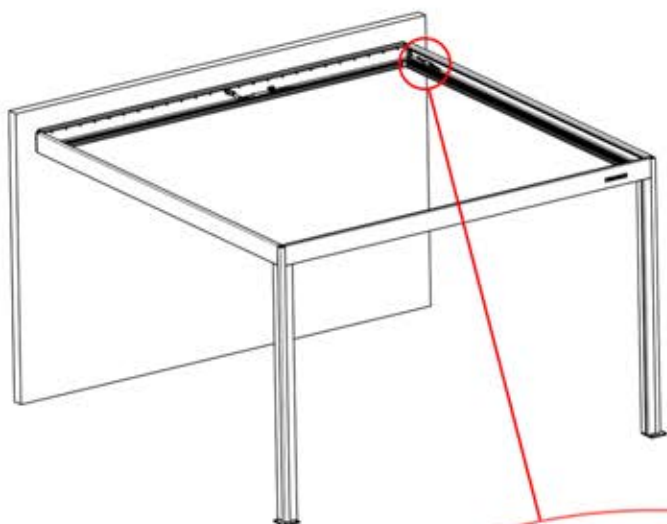

Note: The illustration shows the hole location for a right-corner assembly; if routing from the left corner, drill the hole on the opposite side.

33

!
Control Box can be
installed on
Preferred W BEAM

34

35