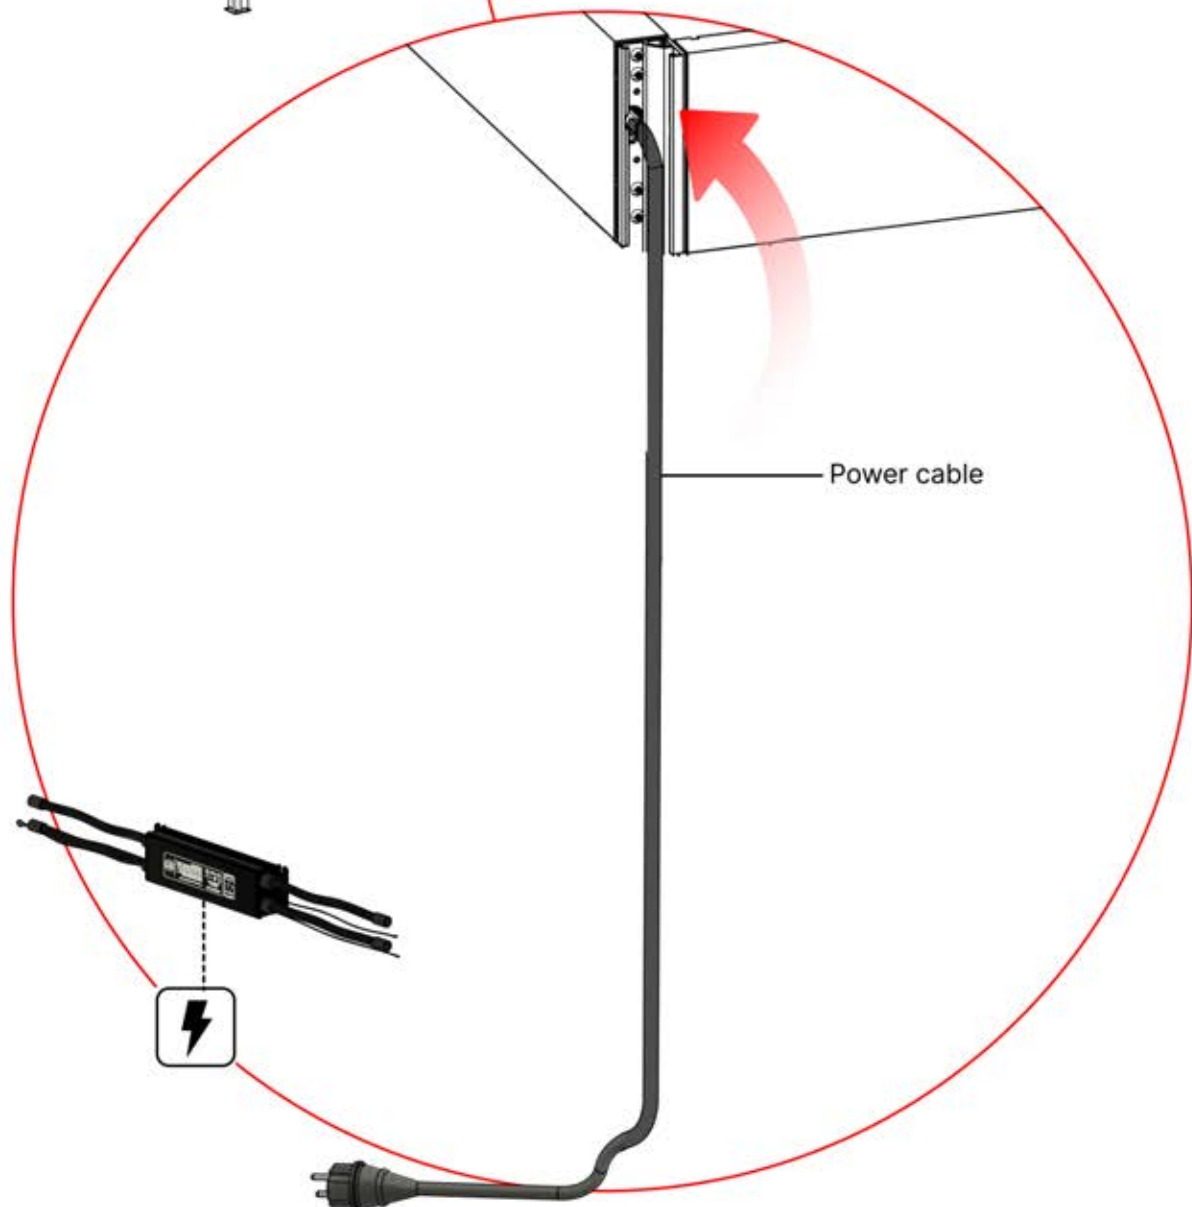

Note: The illustration shows the hole location for a right-corner assembly; if routing from the left corner, drill the hole on the opposite side.

33

!
Control Box can be
installed on
Preferred W BEAM

34

35

36

!
Power Cable can be
routed through all
the Poles.

37

38

39

1

If you are going to install a heater, do it now.

Follow the instructions in the heater assembly manual.