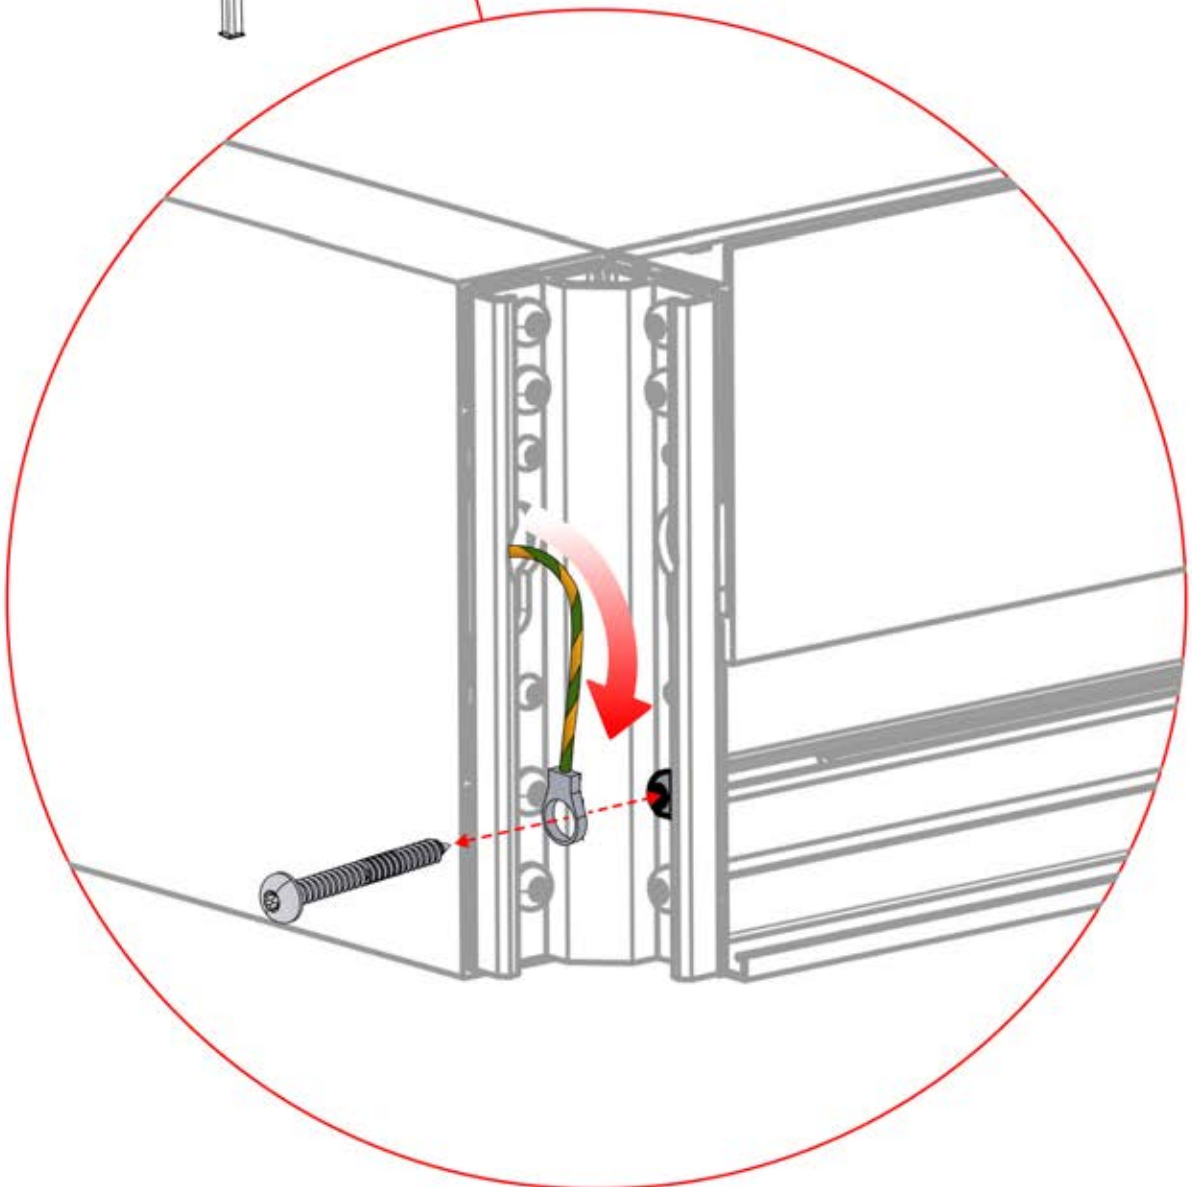

Note: The illustration shows the hole location for a right-corner assembly; if routing from the left corner, drill the hole on the opposite side.

33

!
Control Box can be
installed on
Preferred W BEAM

34

35