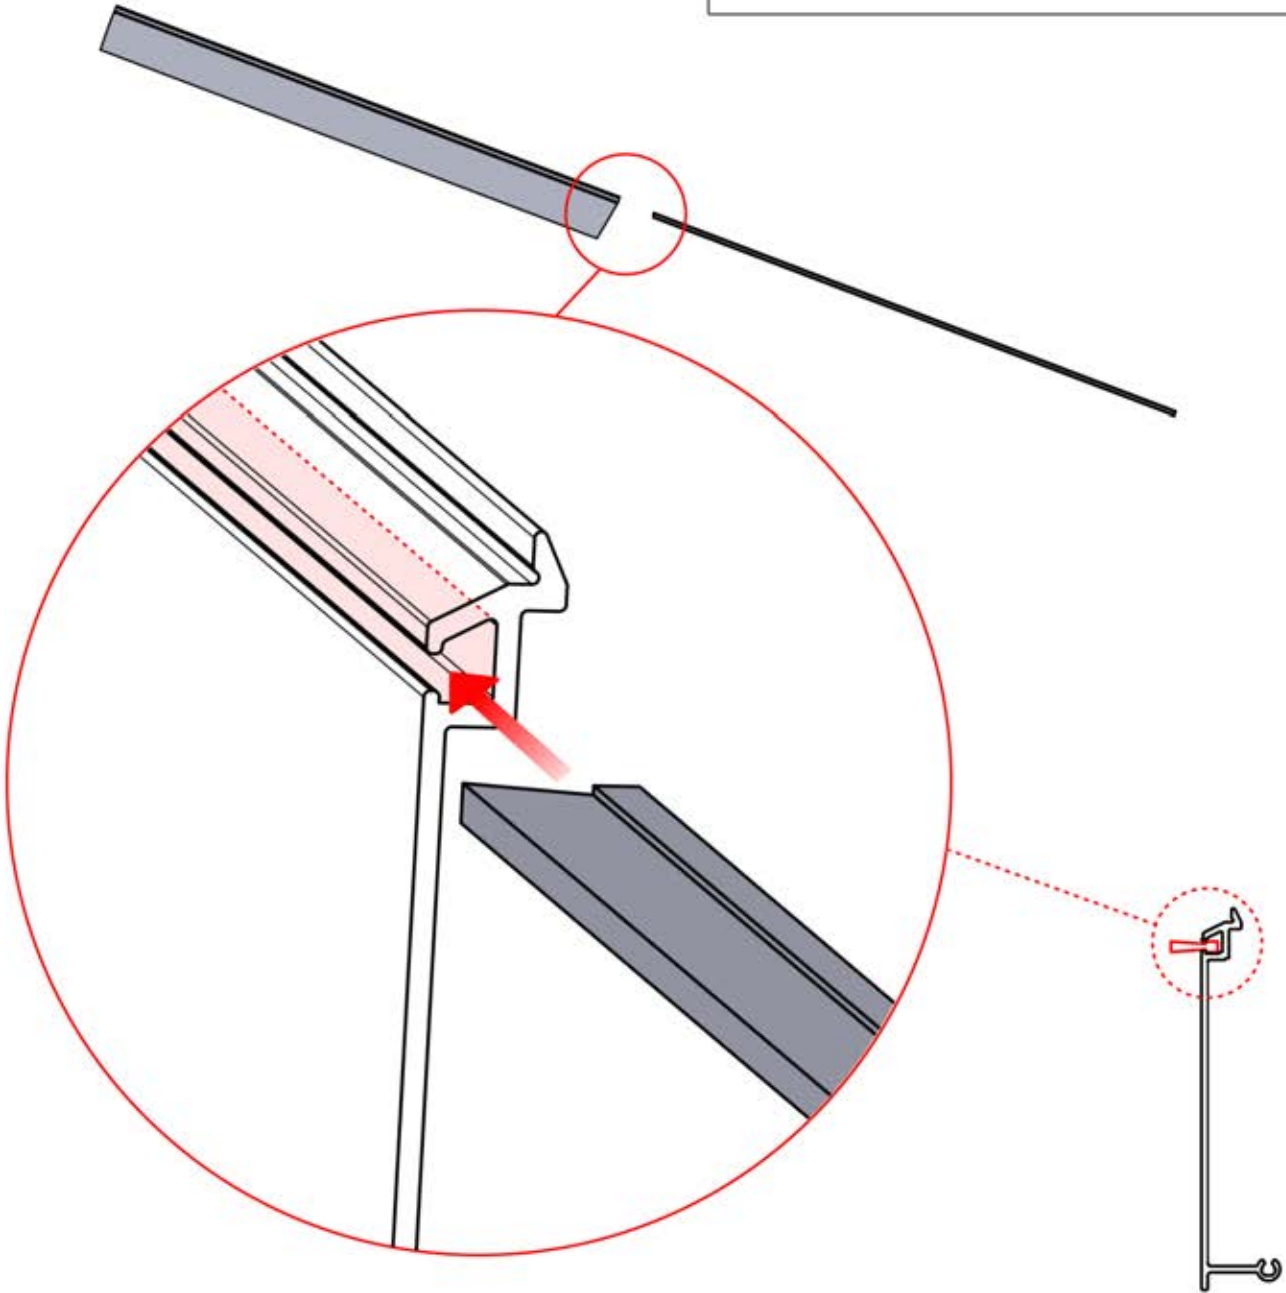

INFORMATION

5

ANTHRACITE: B262
WHITE: B266
BLACK: B264

PN-200003556
2x

PN-200003043
2x