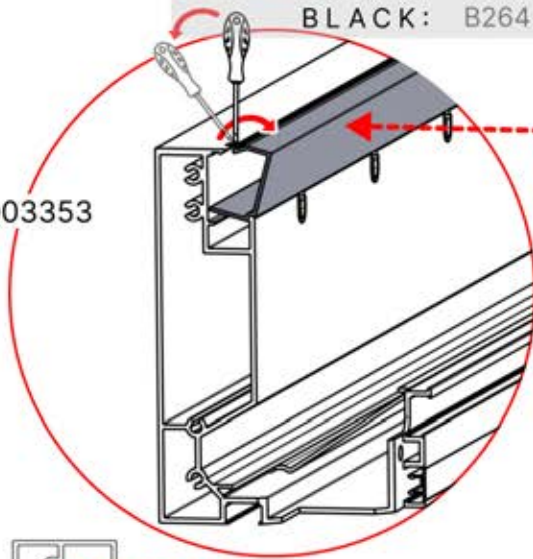

INFORMATION

ANTHRACITE: B244
WHITE: B252
BLACK: B248

ANTHRACITE: B262
WHITE: B266
BLACK: B264

		PN-200003357 1x
		PN-200003394 1x
		PN-200003353 1x
		PN-200003389 1x

PN-200003353