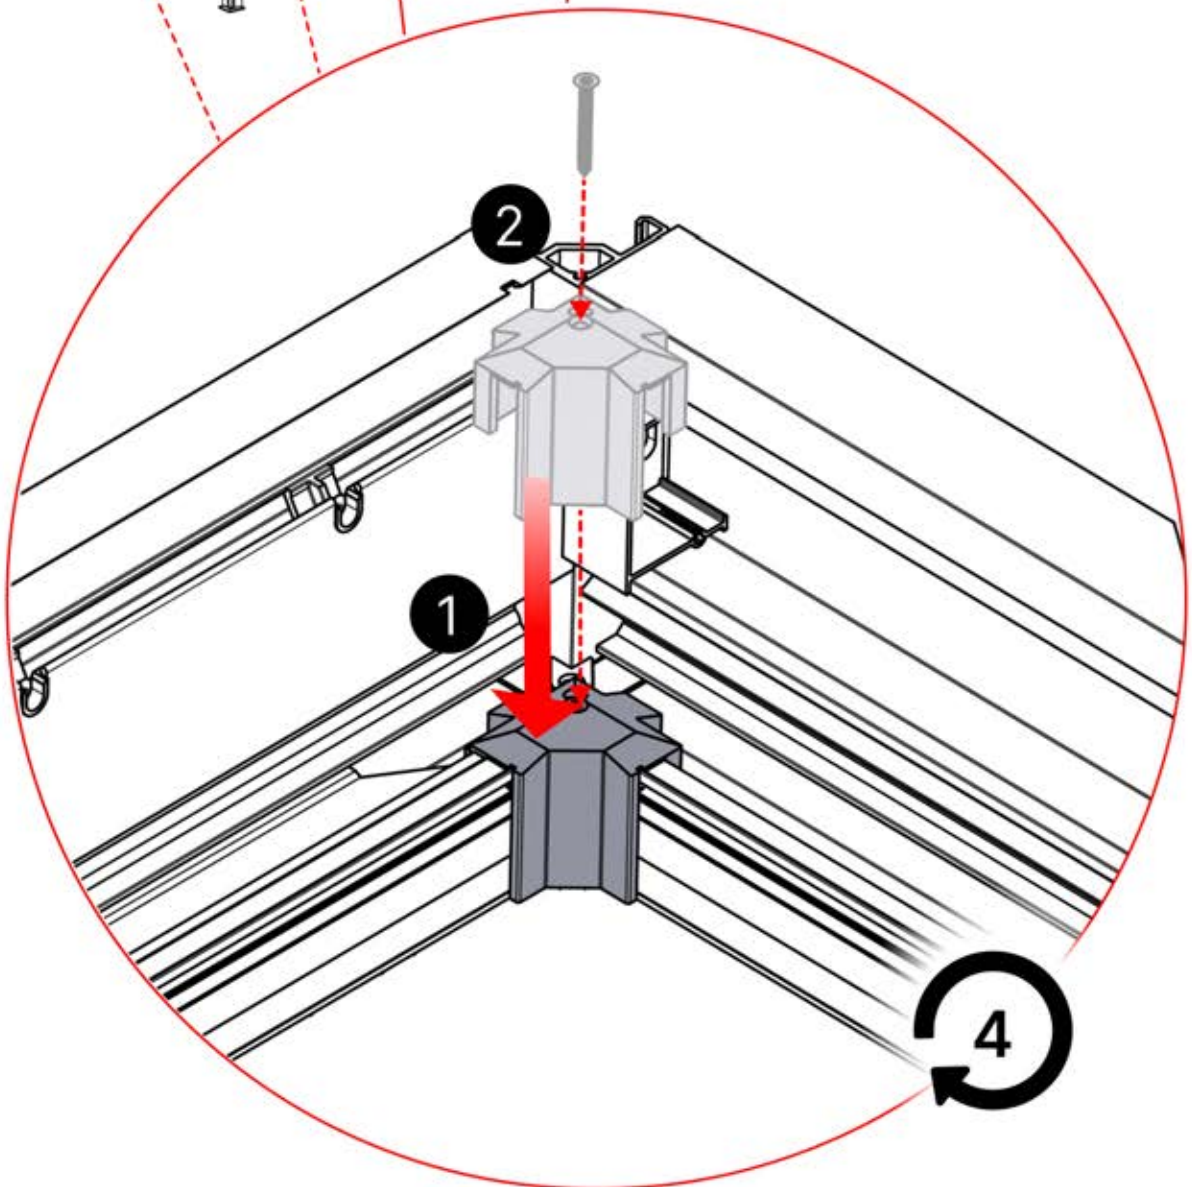

27

4

ANTHRACITE: B244
WHITE: B252
BLACK: B248

PN-200002625

4x

PN-200000960

4x