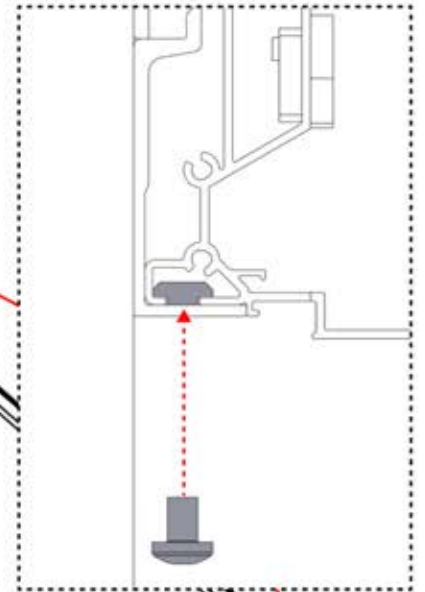

05

4

ANTHRACITE: B244
WHITE: B252
BLACK: B248

PN-200000655
5x

PN-200000655