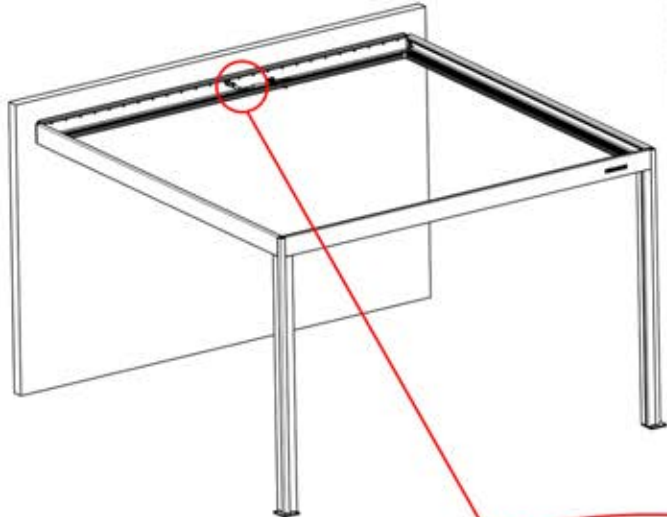

45

Adjust motor to prepare for assembly on step 46