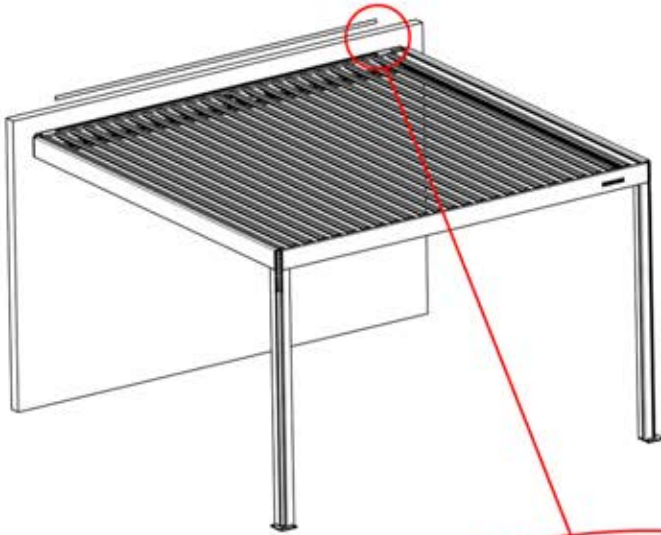

47-48

54

4

ANTHRACITE: B244
WHITE: B252
BLACK: B248

55

4

ANTHRACITE: B244
WHITE: B252
BLACK: B248

PN-200003030
1x