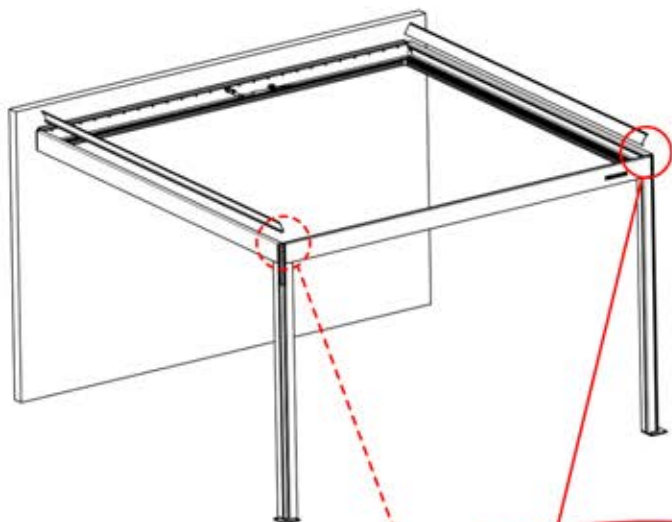

42

x1
PERGOLUX

5

ANTHRACITE: B262
WHITE: B266
BLACK: B264

PN-200003556
2x