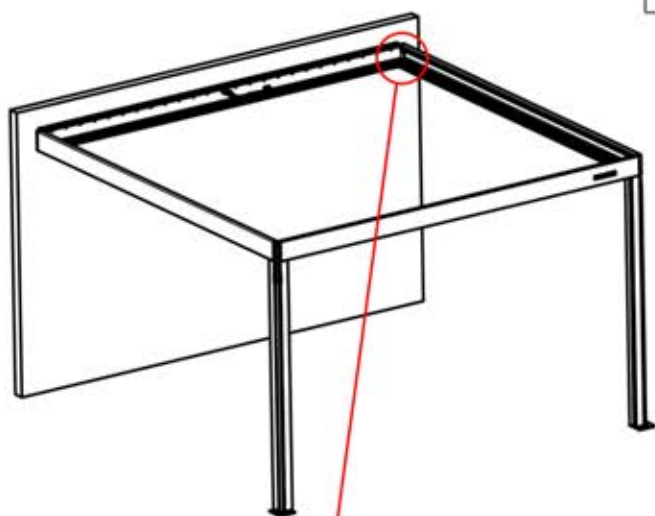

Note: The illustration shows the hole location for a right-corner assembly; if routing from the left corner, drill the hole on the opposite side.

33

!
Control Box can be
installed on
Preferred W BEAM

34

35