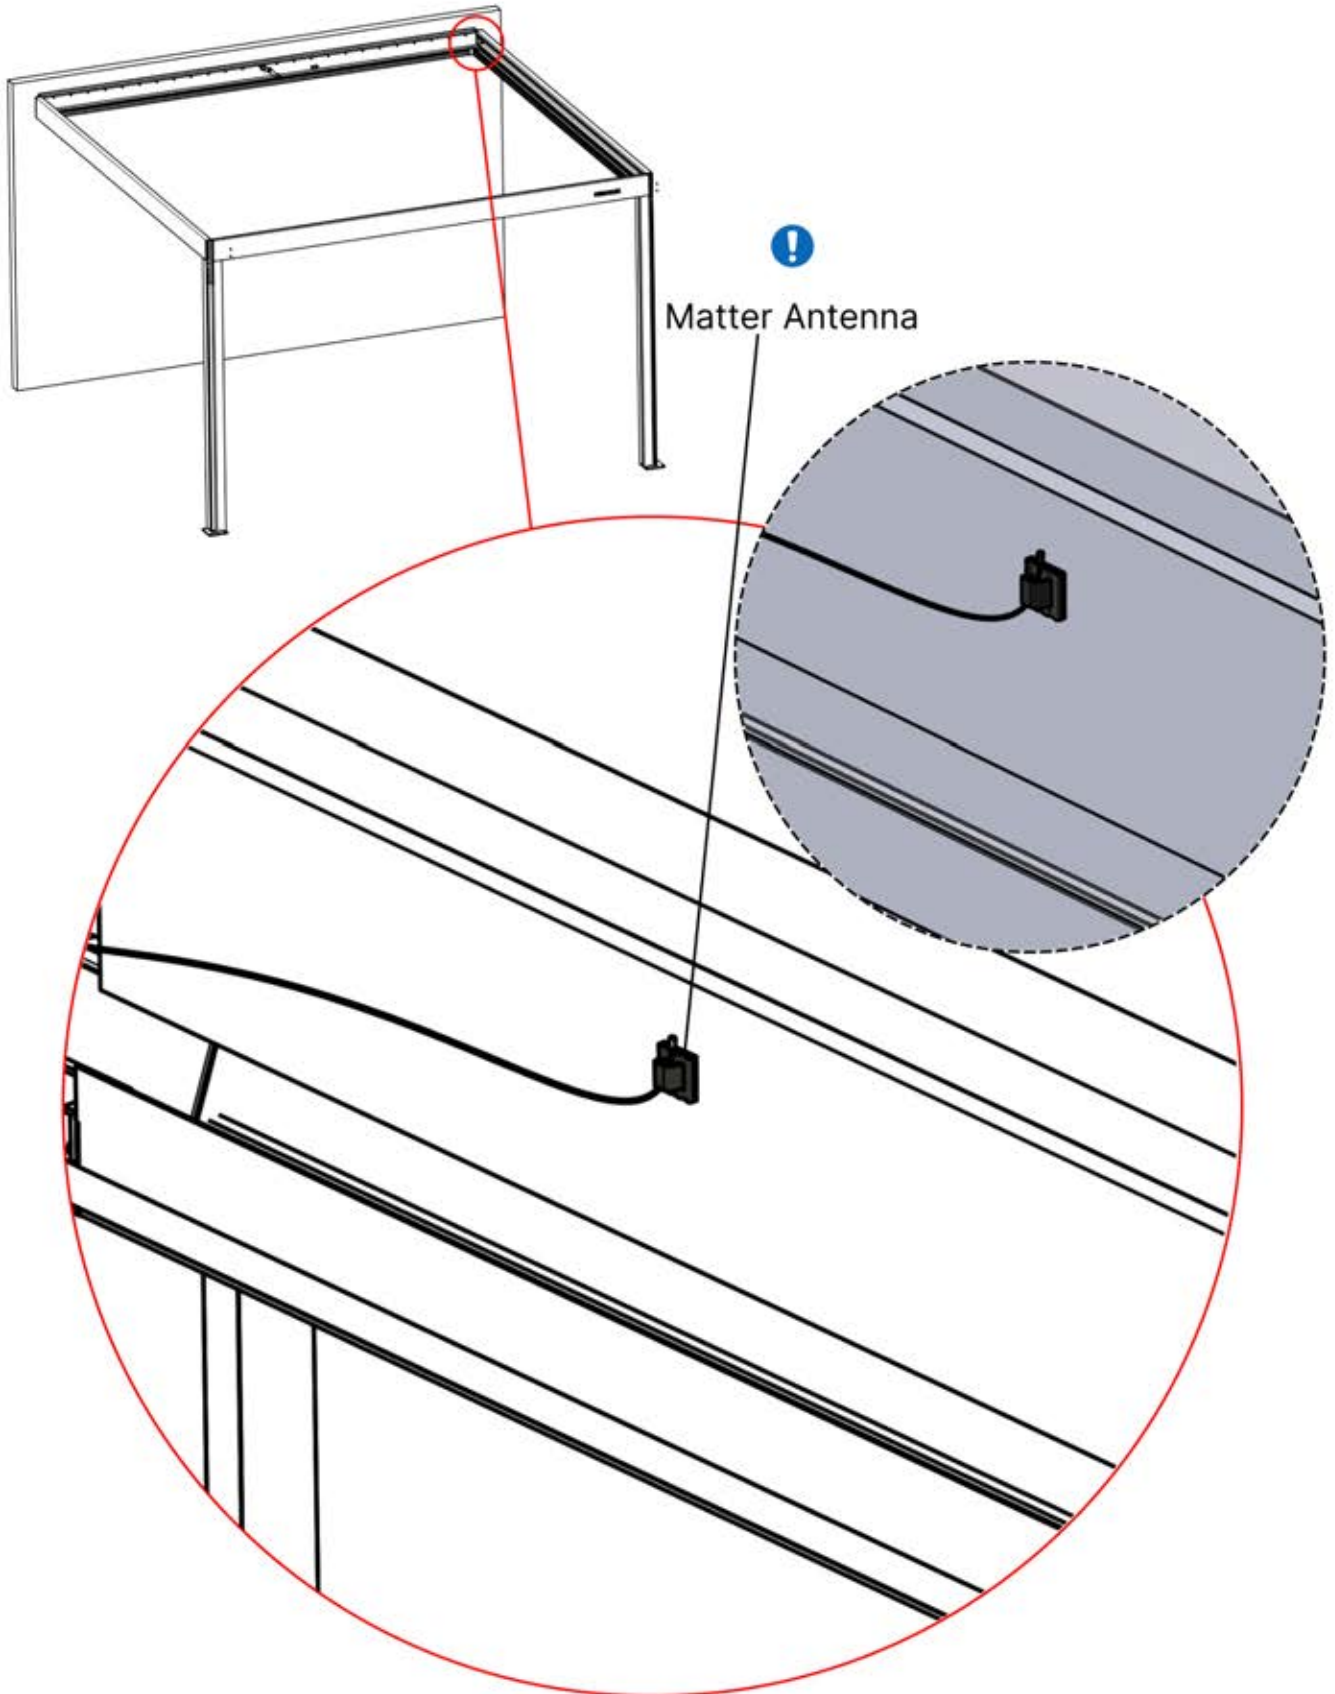

x1
PERGOLUX

5

ANTHRACITE: B262
WHITE: B266
BLACK: B264

PN-200003556
2x

INFORMATION

43

45

 Adjust motor to prepare for assembly on step 46