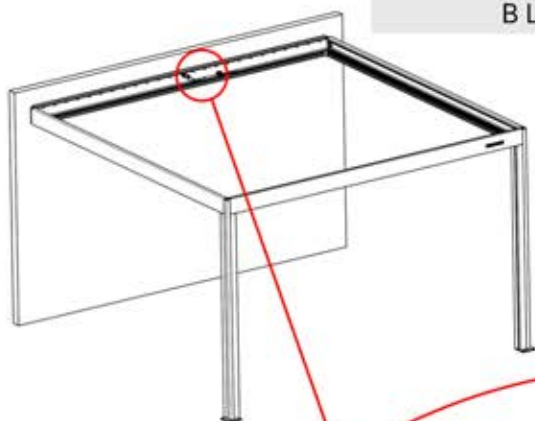

32

7

ELECTRIC MOTOR

4

ANTHRACITE: B244
WHITE: B252
BLACK: B248

PN-200001562
1x

PN-200001946
1x