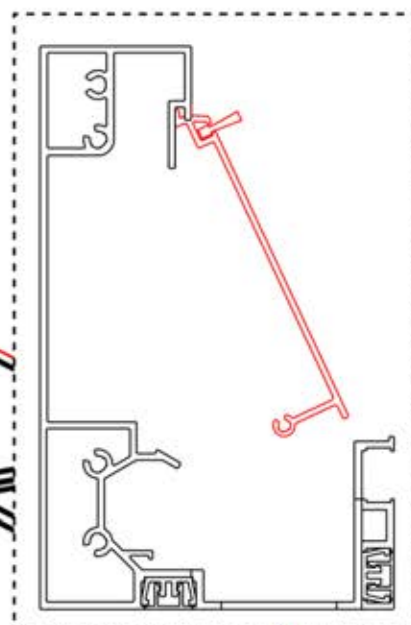

42

x1
PERGOLUX

5

ANTHRACITE: B262
WHITE: B266
BLACK: B264

PN-200003556
2x