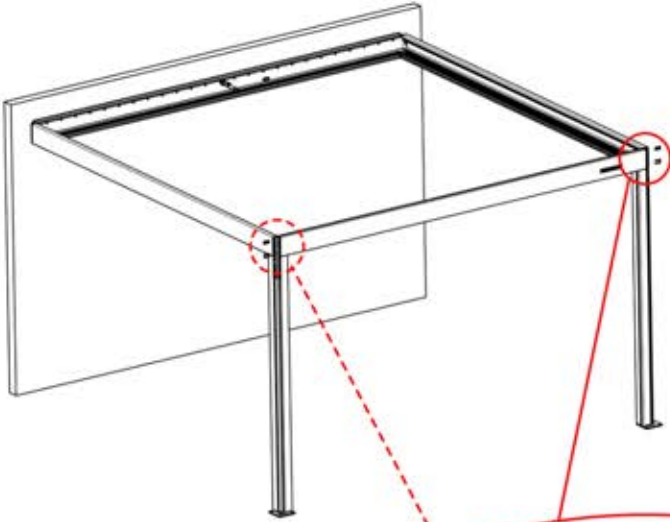

15

x1
PERGOLUX

4

ANTHRACITE: B244
WHITE: B252
BLACK: B248

PN-200000568
8x