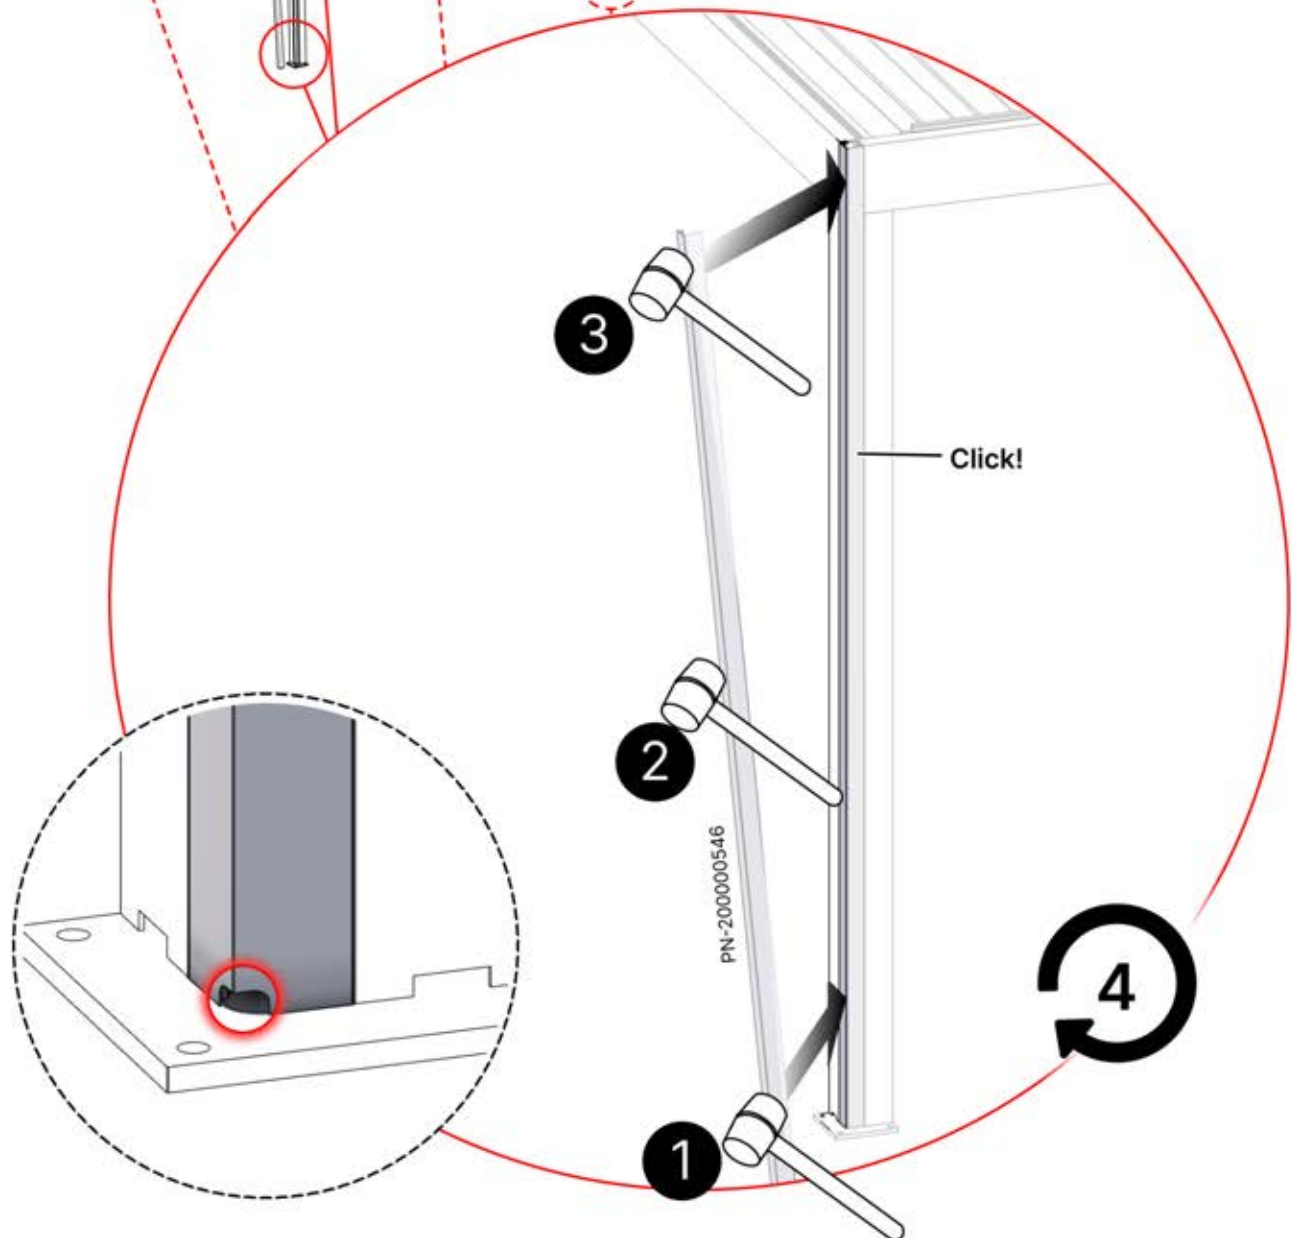

58

ANTHRACITE: B244
WHITE: B252
BLACK: B248

ANTHRACITE: C120
WHITE: C122
BLACK: C121