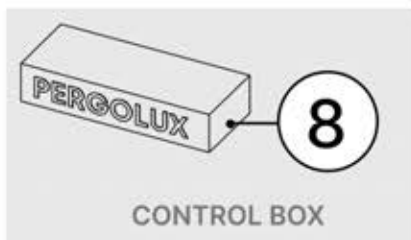

Note: The illustration shows the hole location for a right-corner assembly; if routing from the left corner, drill the hole on the opposite side.

33

!
Control Box can be
installed on
Preferred W BEAM

34

35