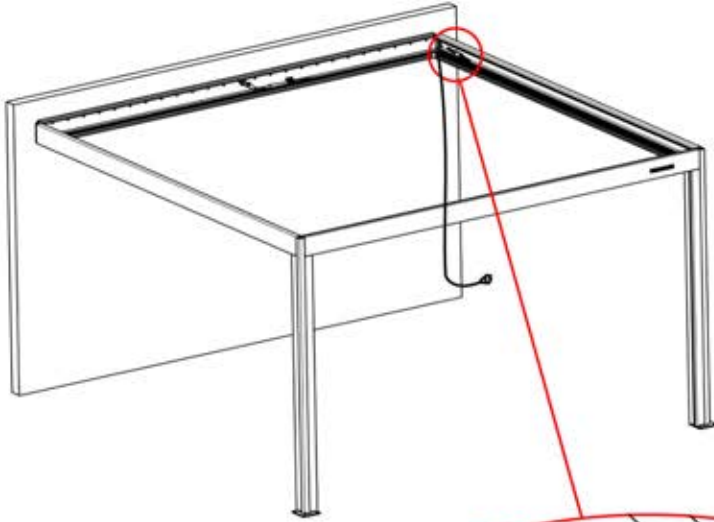

36

!
Power Cable can be
routed through all
the Poles.