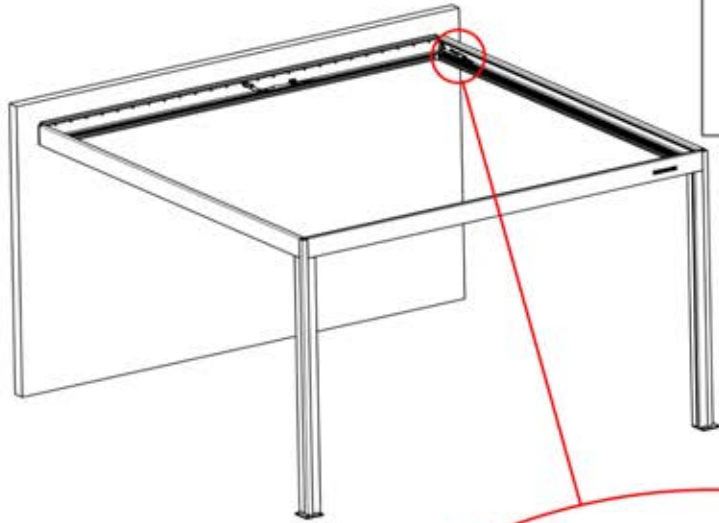

Note: The illustration shows the hole location for a right-corner assembly; if routing from the left corner, drill the hole on the opposite side.

33

!
Control Box can be
installed on
Preferred W BEAM

34

 **Connect grounding wire before connecting to power!**

The diagram shows a power source symbol (a square with three horizontal lines) connected to a wire. The wire has a green and yellow striped section, representing a grounding wire. An arrow points from the power source to the wire, and another arrow points from the wire to a terminal on a device.