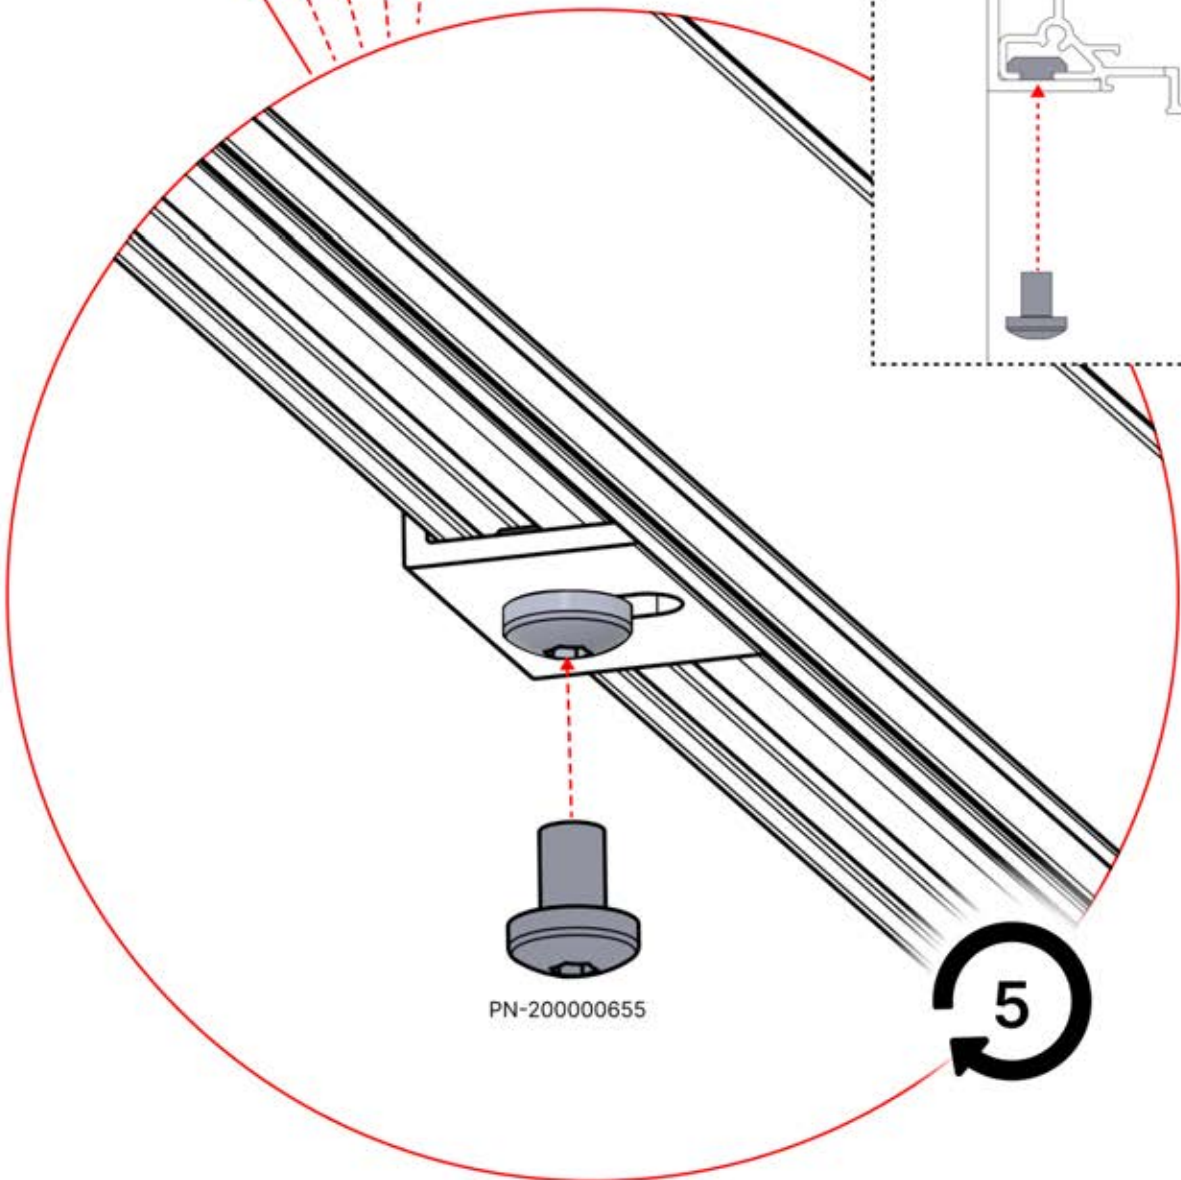

05

4

ANTHRACITE: B245
WHITE: B253
BLACK: B249

PN-200000655
5x

PN-200000655