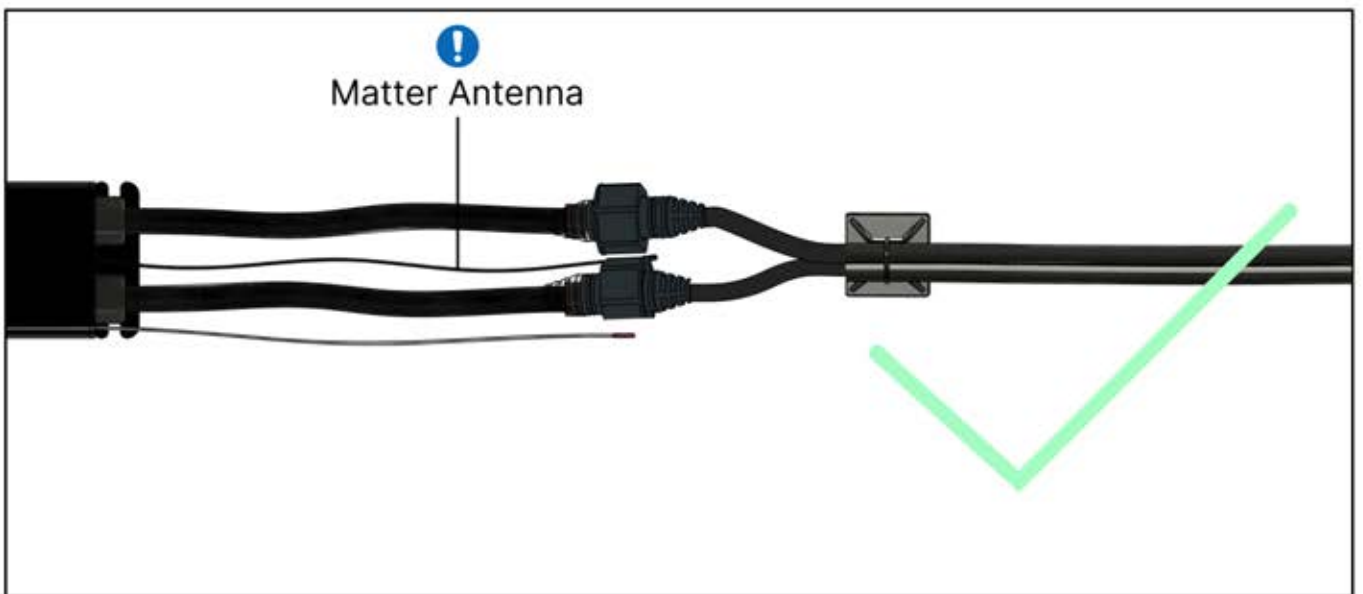

The diagram shows a power source symbol (a square with three horizontal lines) connected to a wire. The wire has a green and yellow striped section, representing a grounding wire. An arrow points from the power source to the wire, and another arrow points from the wire to a terminal on a device.

Follow the instructions in the heater assembly manual.

2

It's time to connect the motor and LED lights to the pergola control box.

Follow the instruction in the assembly manual.

40

 <p>CONTROL BOX</p>	S4	PN-200002683 5x
<p>! Keep the Matter Antenna wire free and do not tie them with LED and Motor wire</p>		PN-200002684 10x