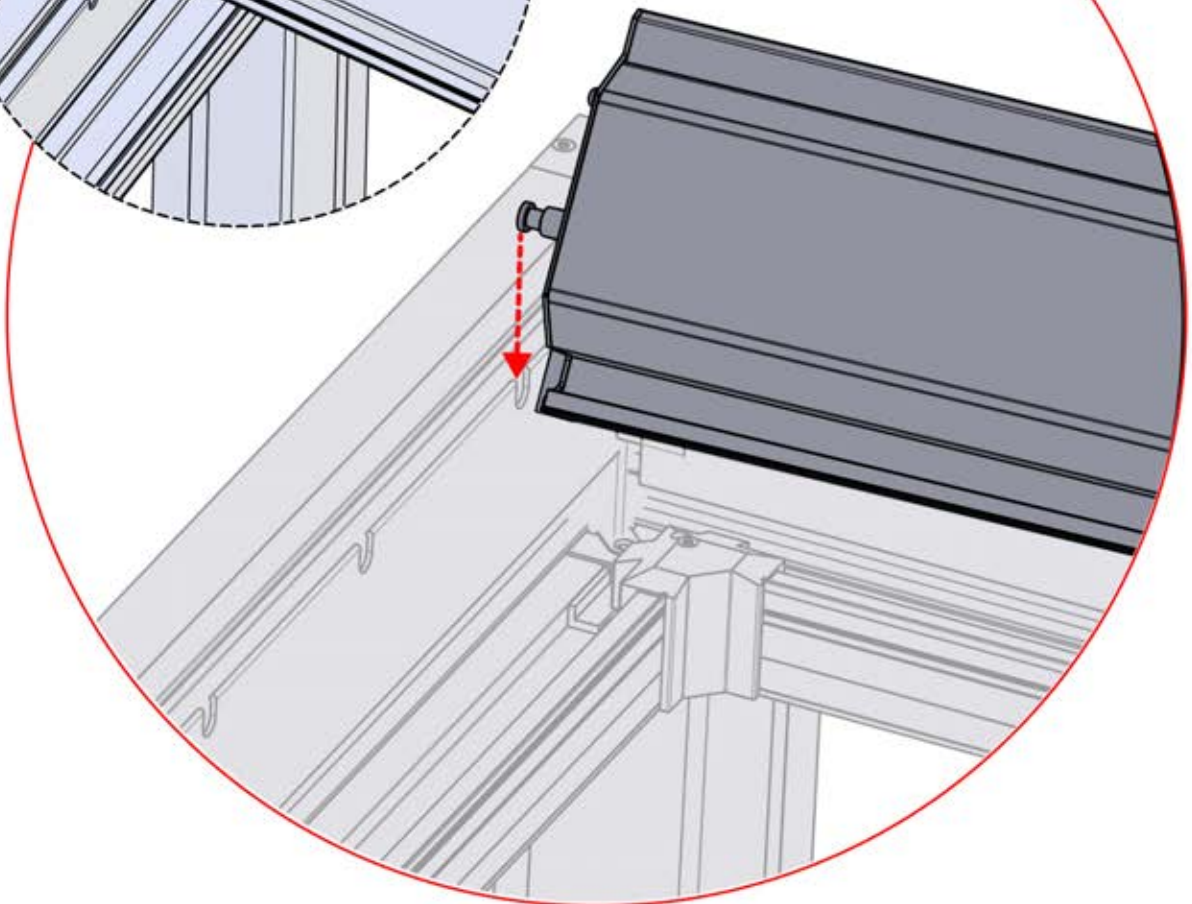

48

x3
FERGOLUX
FERGOLUX
FERGOLUX

2

ANTHRACITE: L221
WHITE: L225
BLACK: L223

PN-200002879
1x

49

4

ANTHRACITE: B245
WHITE: B253
BLACK: B249