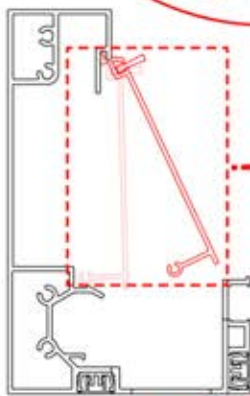

SnapFIT cover

INFORMATION

ANTHRACITE: B245
 WHITE: B253
 BLACK: B249

ANTHRACITE: B262
 WHITE: B266
 BLACK: B264

PN-200003283

PN-200003357

PN-200003388

01