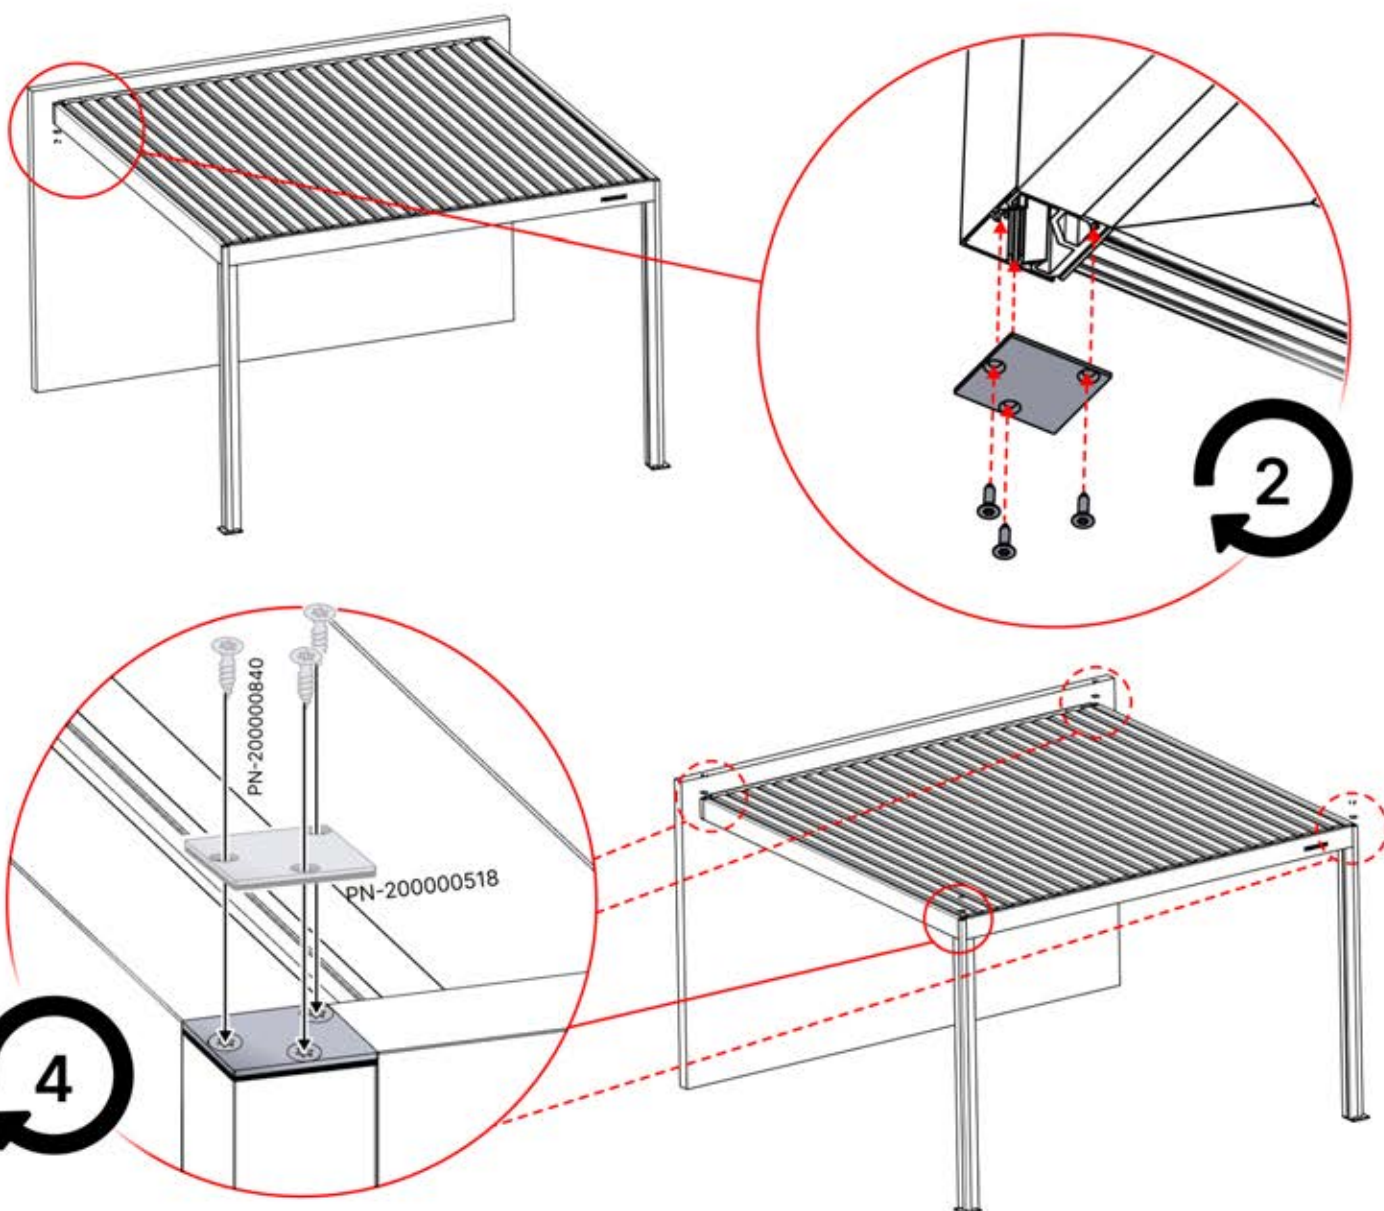

59

x1

4

ANTHRACITE: B245
WHITE: B253
BLACK: B249

PN-200001514
4x

PN-200003323
2x

PN-200003322
2x

PN-200000840
18x