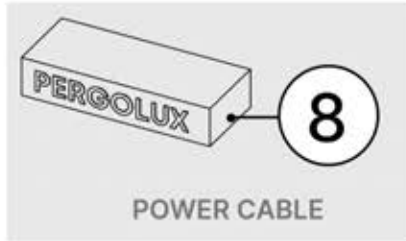

36

!
Power Cable can be
routed through all
the Poles.