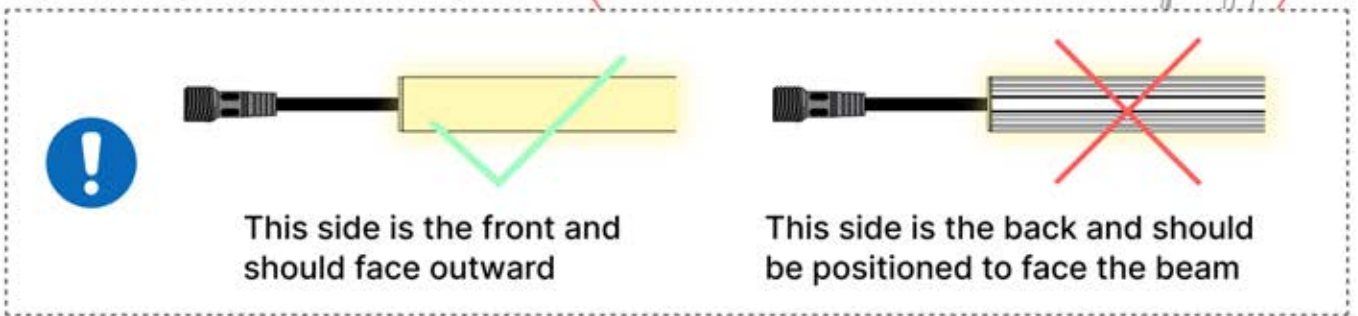

2x

IMPORTANT INFORMATION

Handle with care.

When installing the light strip, do not pull or bend the wires on both sides with force, as this may cause the solder joints to fall off.

Important! Please watch all the videos before starting the assembly.

The videos contain important information relevant to the assembly process.

INFORMATION

INFORMATION

22

23

Tip: For a smoother LED installation, spray the track with soapy water before mounting.

24

25