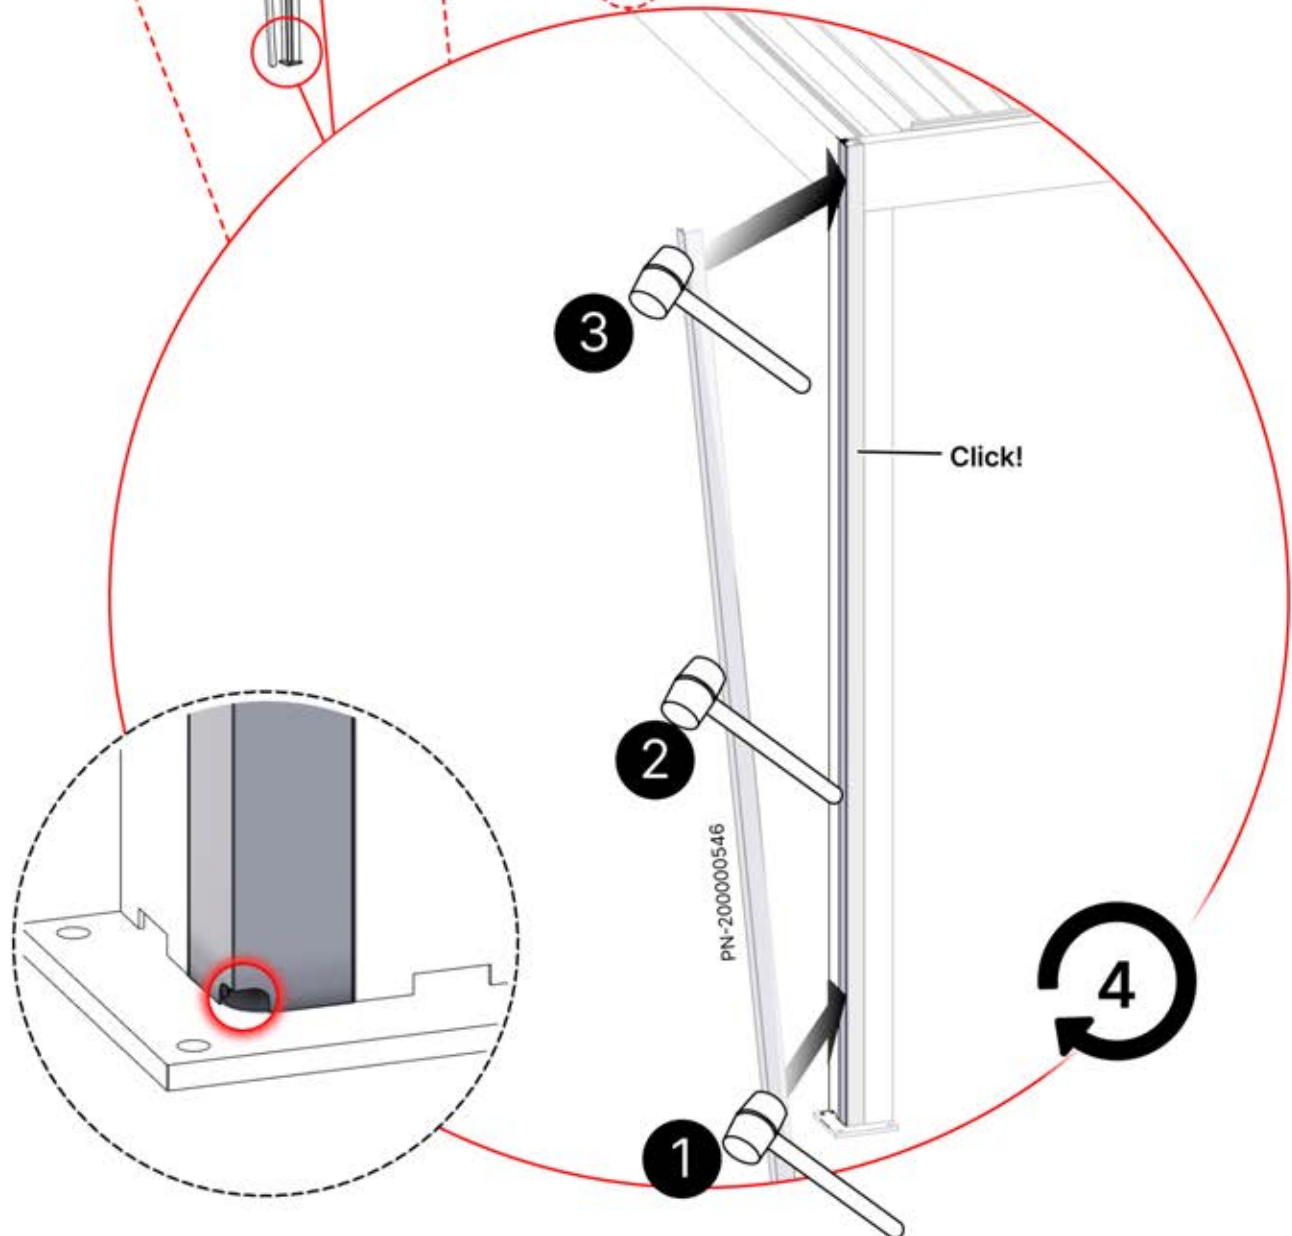

58

4

ANTHRACITE: B245
WHITE: B253
BLACK: B249

1

ANTHRACITE: C120
WHITE: C122
BLACK: C121