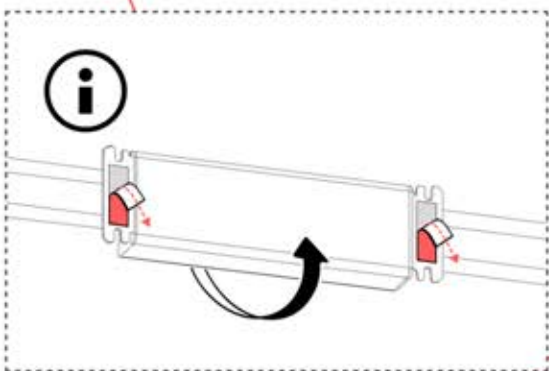

!
Control Box can be
installed on
Preferred W BEAM