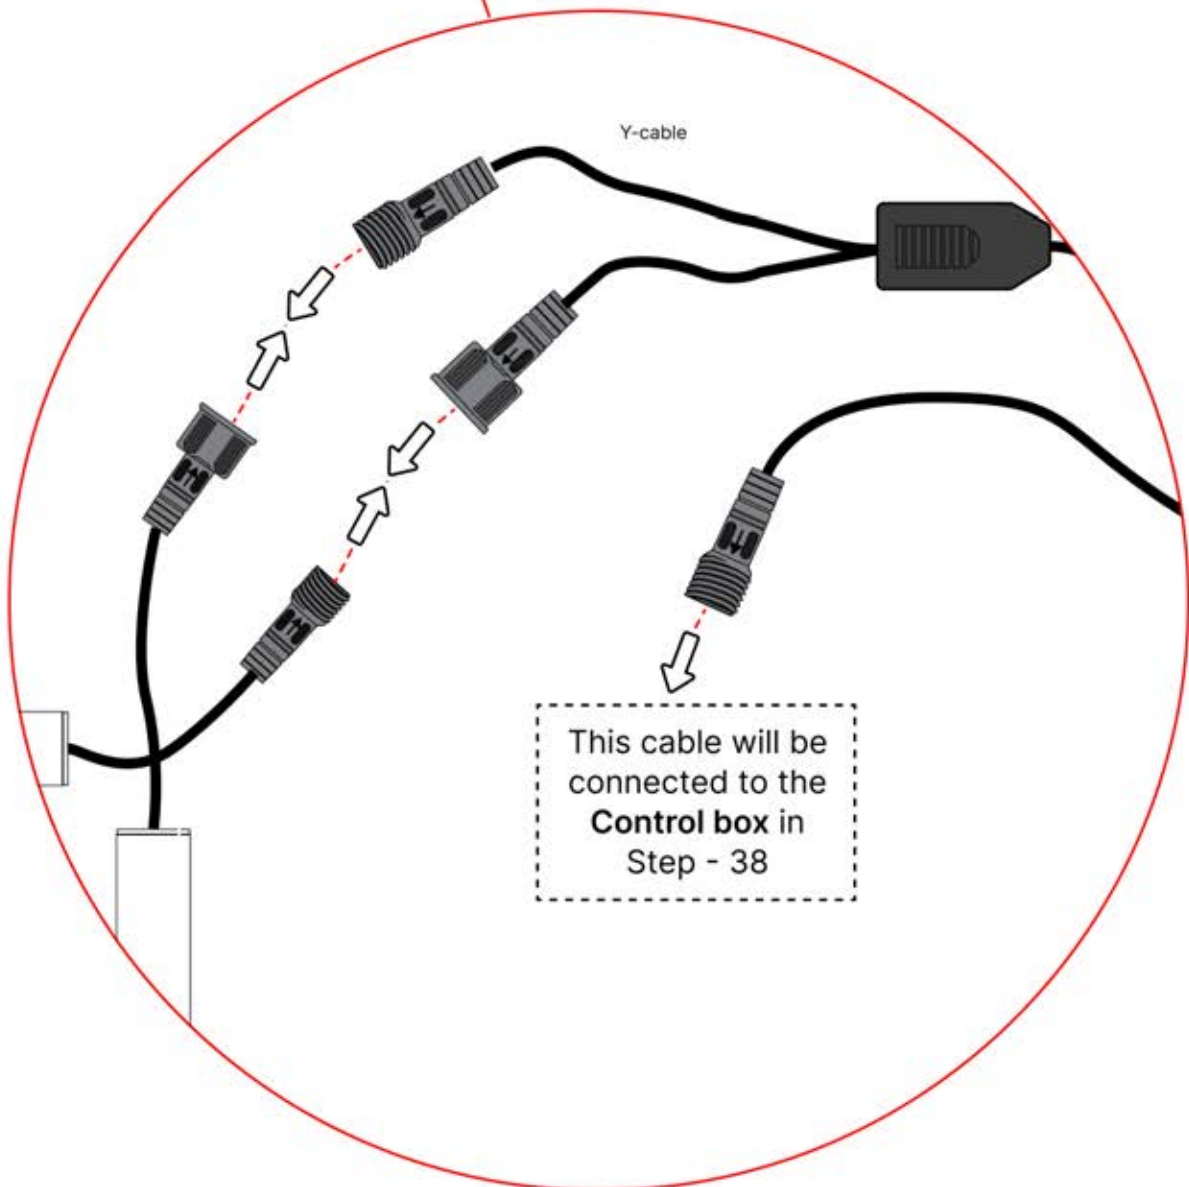

2x

IMPORTANT INFORMATION

Handle with care.

When installing the light strip, do not pull or bend the wires on both sides with force, as this may cause the solder joints to fall off.

Important! Please watch all the videos before starting the assembly.

The videos contain important information relevant to the assembly process.

INFORMATION

INFORMATION

22

23

Tip: For a smoother LED installation, spray the track with soapy water before mounting.

24

25