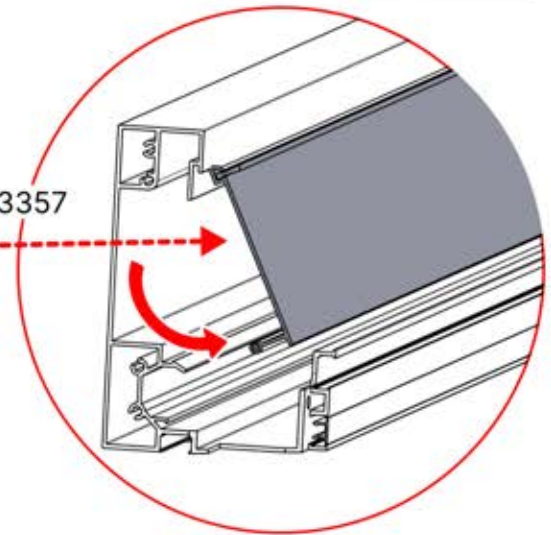

SnapFIT cover

INFORMATION

ANTHRACITE: B245
 WHITE: B253
 BLACK: B249

ANTHRACITE: B262
 WHITE: B266
 BLACK: B264

PN-200003283

PN-200003357

PN-200003388

01