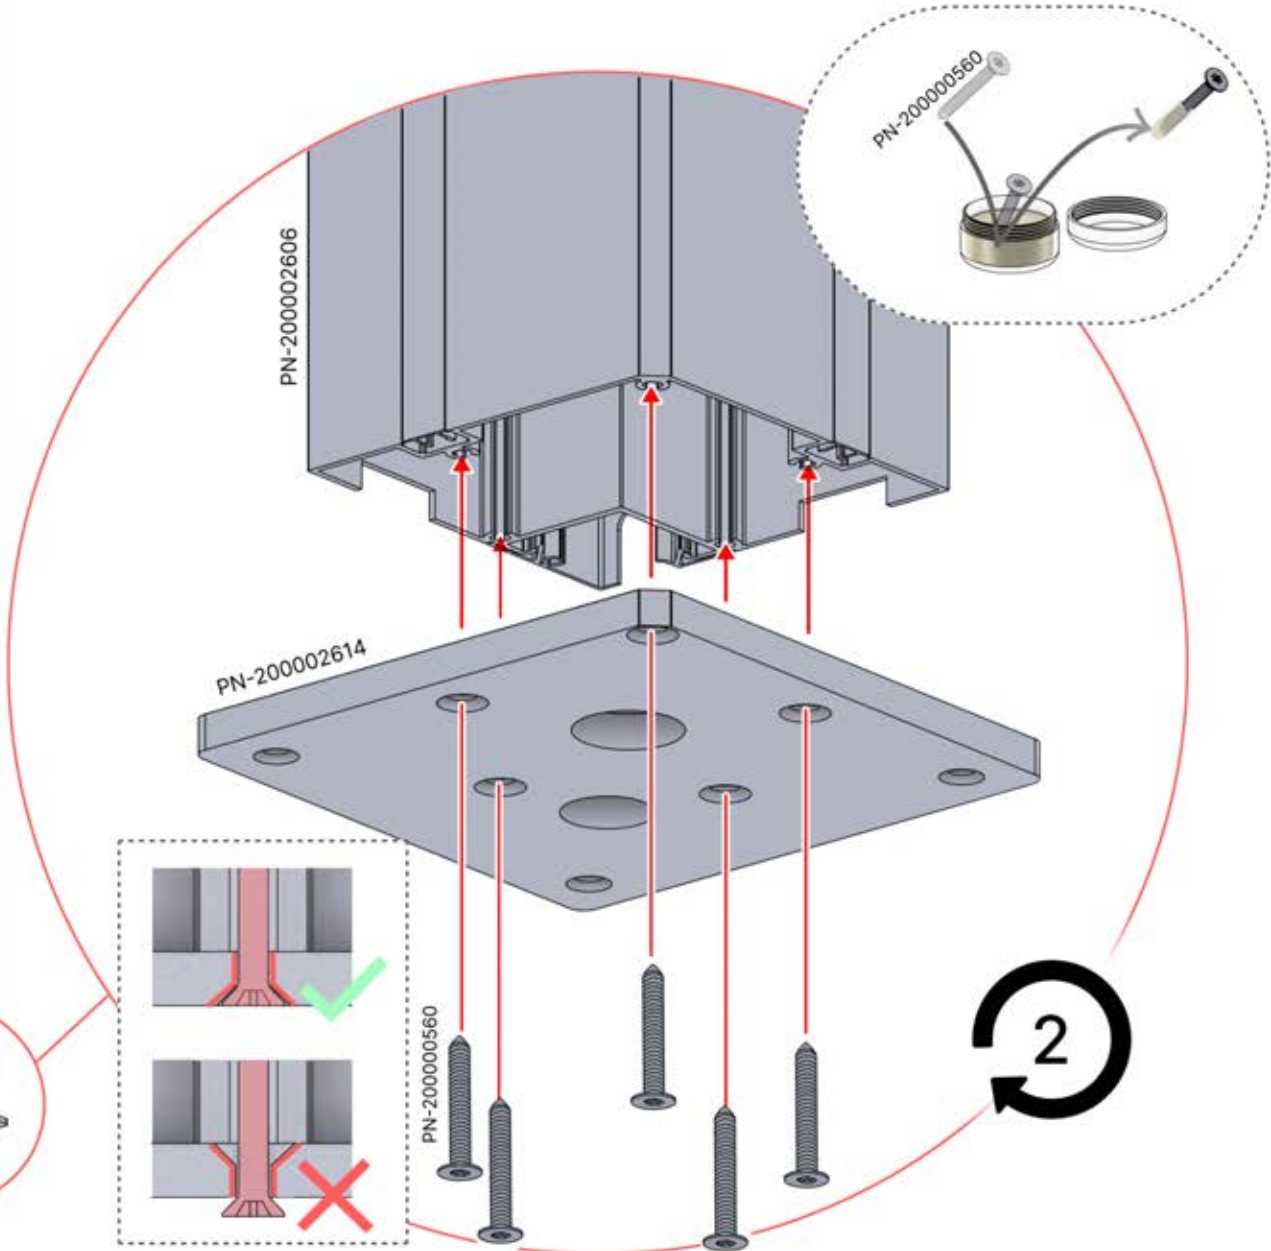

01

ANTHRACITE: C120
WHITE: C122
BLACK: C121

ANTHRACITE: B245
WHITE: B253
BLACK: B249

PN-200002606
2x

PN-200002614
2x

PN-200000560
10x

PN-200002606

PN-200002614

PN-200000560

PN-200000560

2