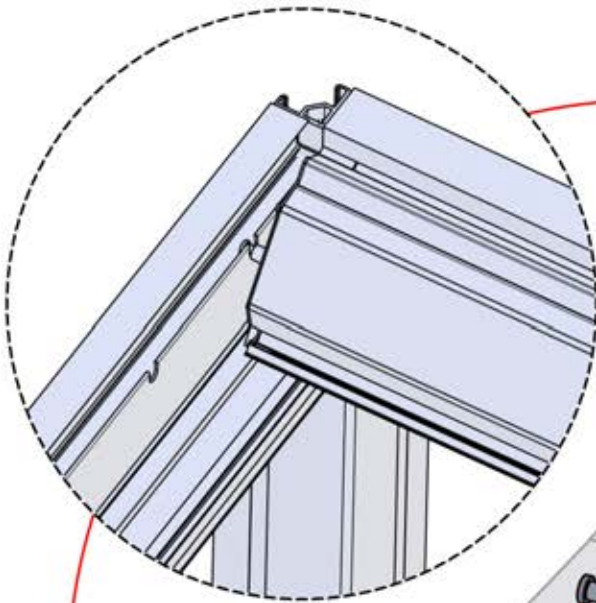

48

x3
FERGOLUX
FERGOLUX
FERGOLUX

2

ANTHRACITE: L221
WHITE: L225
BLACK: L223

PN-200002879
1x

49

4

ANTHRACITE: B245
WHITE: B253
BLACK: B249