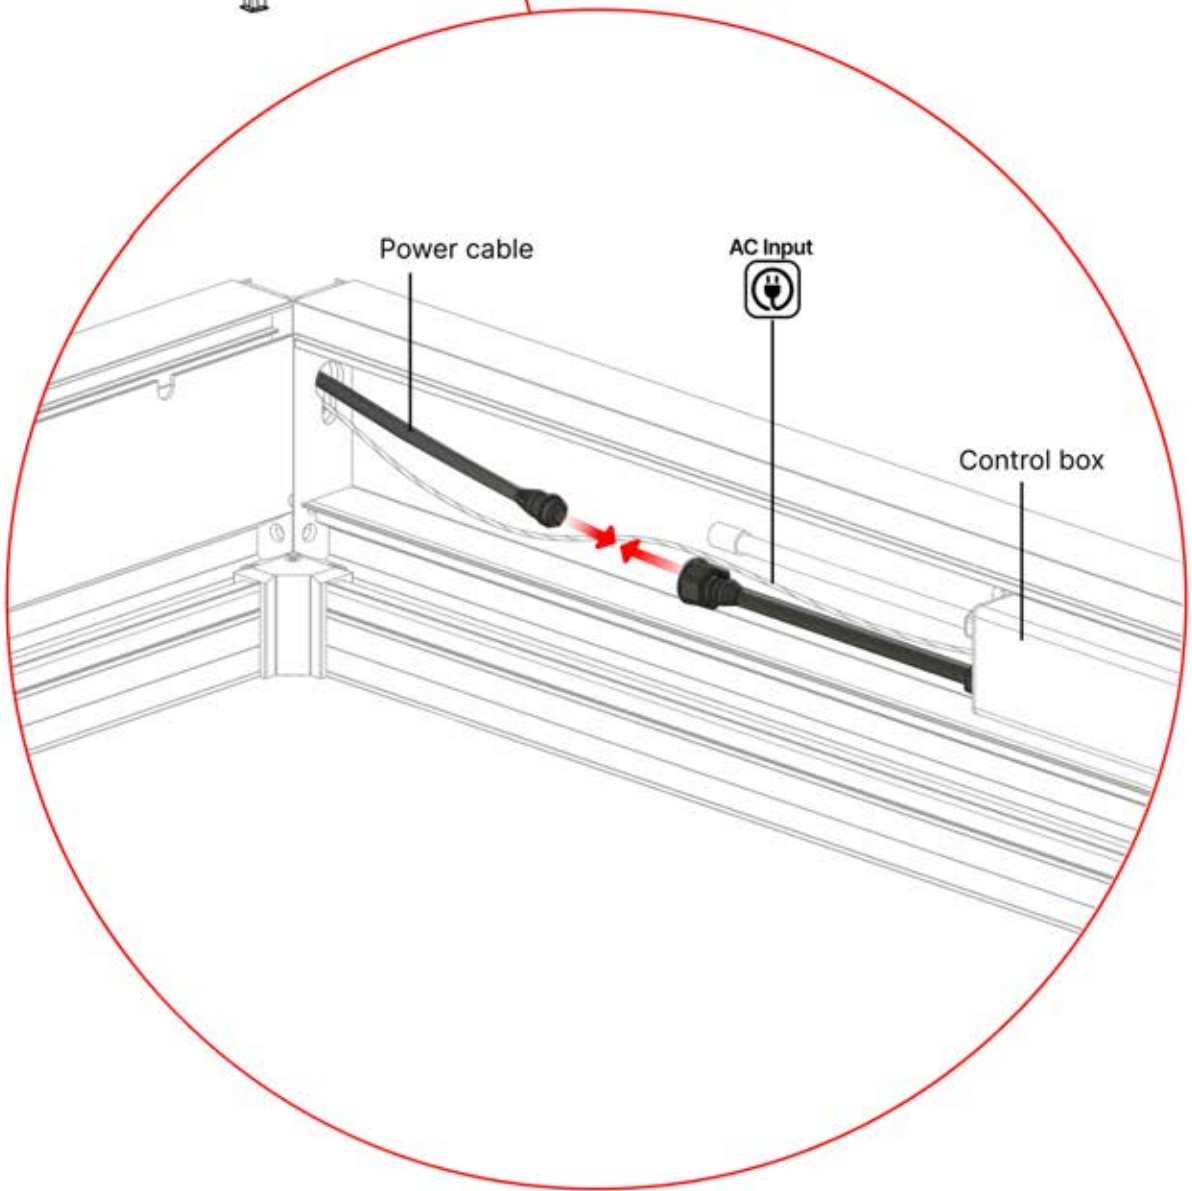

The diagram shows a power source symbol (a square with three horizontal lines) connected to a wire. The wire has a green and yellow striped section, representing a grounding wire. An arrow points from the power source to the wire, and another arrow points from the wire to a terminal on a device.

35

36

!
Power Cable can be
routed through all
the Poles.

37

38

39

1

If you are going to install a heater, do it now.