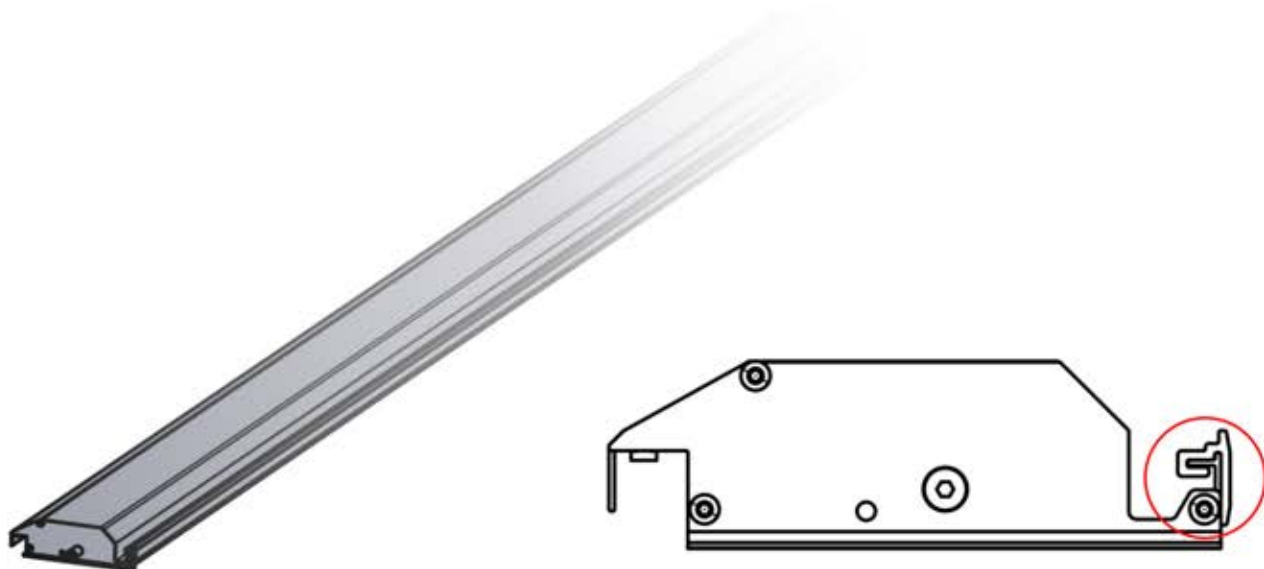

ITEMS IN BOX

ANTHRACITE: L233
WHITE: L237
BLACK: L235

PLR 150 G2 PRO LOUVER END FS 4M
PACKAGE

PN-200002957

1x