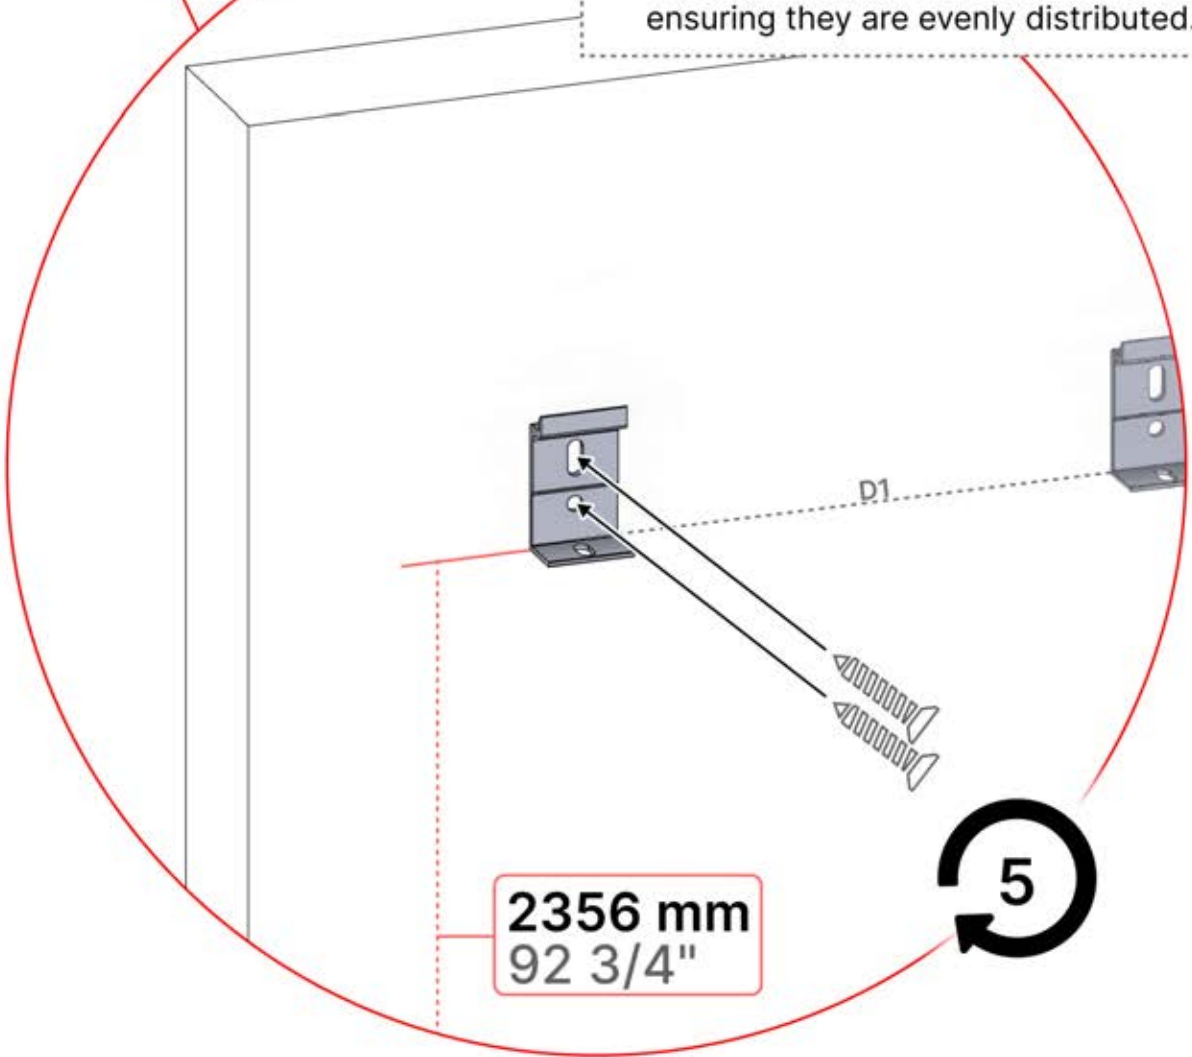

PN-200000560

2

02

4

ANTHRACITE: B245
WHITE: B253
BLACK: B249

PN-200000510
5x

x10

Install the first and last wall mount brackets (PN-200000510) 3000 mm apart. Position the remaining brackets in between, ensuring they are evenly distributed.