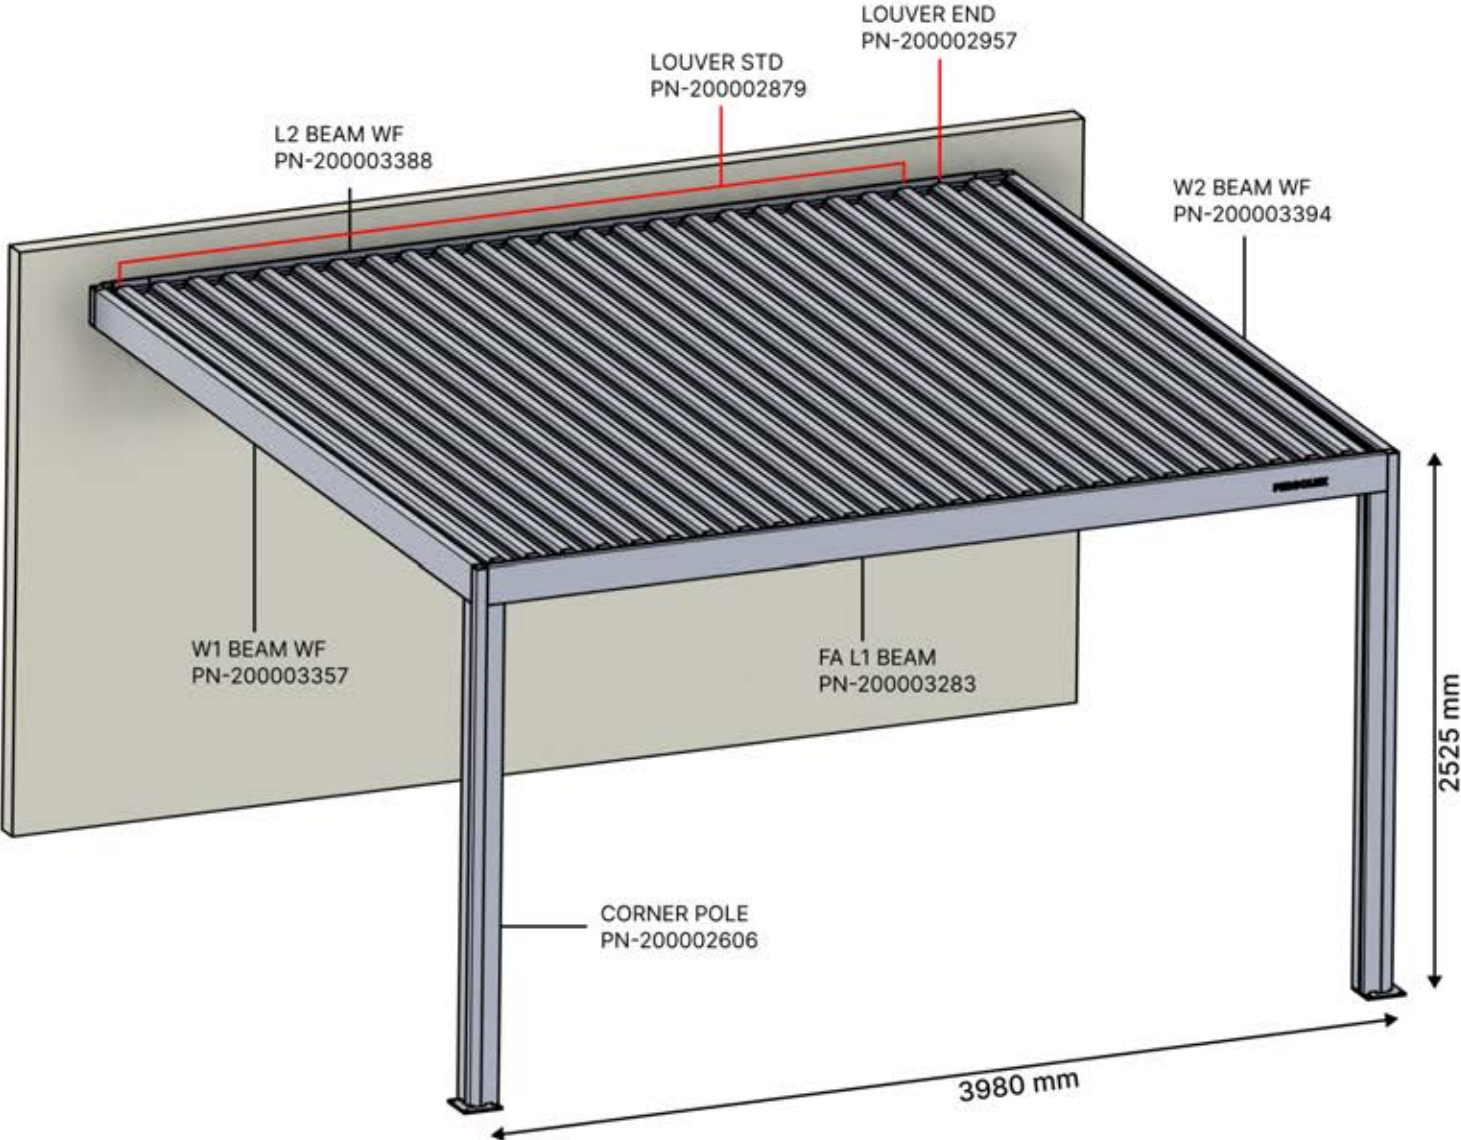

CONTROL BOX

[View Manual](#)

3 x 4 M / 10' x 13'

3 × 4 M / 10' x 13'

INFORMATION

Are you installing a screen, slat wall or glass wall?

It is recommended to remove these Snapfit covers and clips now before installing the pergola.