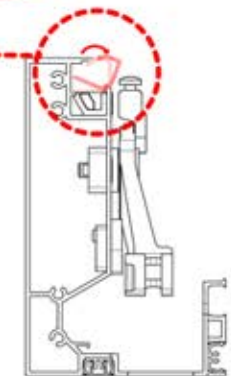

SnapFIT cover

INFORMATION

ANTHRACITE: B245
 WHITE: B253
 BLACK: B249

ANTHRACITE: B262
 WHITE: B266
 BLACK: B264

PN-200003283

PN-200003357

PN-200003388

01