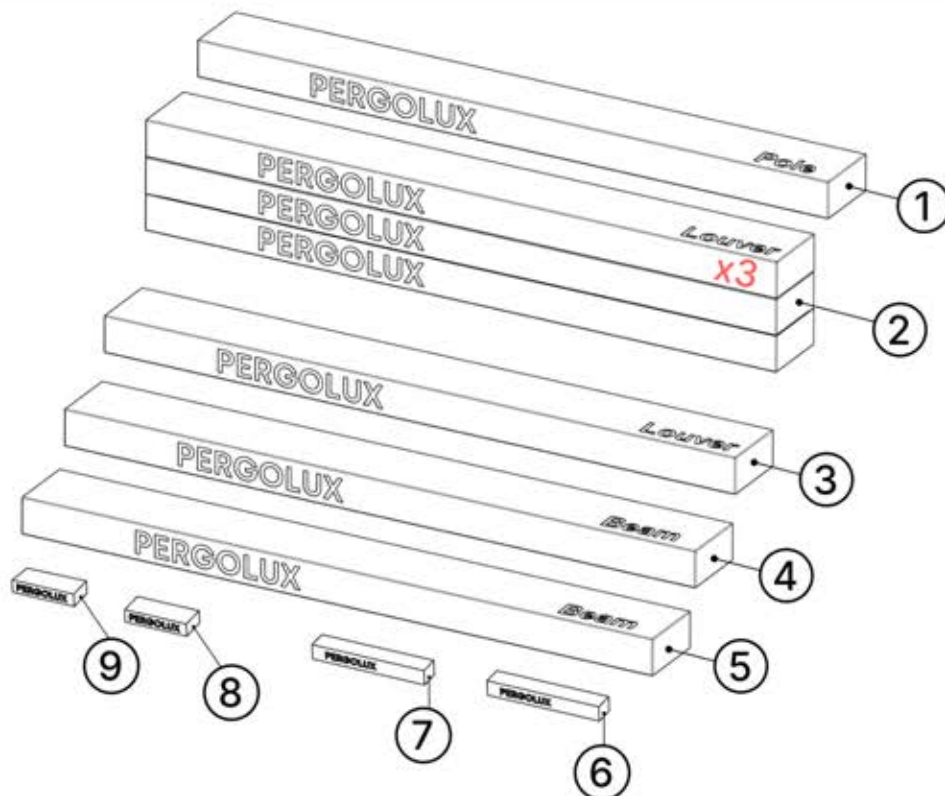

INFORMATION

3mm, 4mm, 5mm

TX15, TX20, TX25, TX30

PACKAGE OVERVIEW

ORDER	ANTHRACITE	WHITE	BLACK
①	C120	C122	C121
②	L221	L225	L223
③	L233	L237	L235
④	B245	B253	B249
⑤	B262	B266	B264
⑥	WHITE / RGB LED		
⑦	MOTOR		
⑧	CONTROL BOX		
⑨	POWER CABLE		