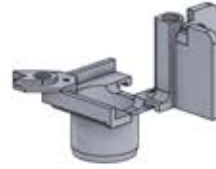

ANTHRACITE: B245
WHITE: B253
BLACK: B249

PN-200000568
2x

18

4

ANTHRACITE: B245
WHITE: B253
BLACK: B249

PN-200002617

2x

19