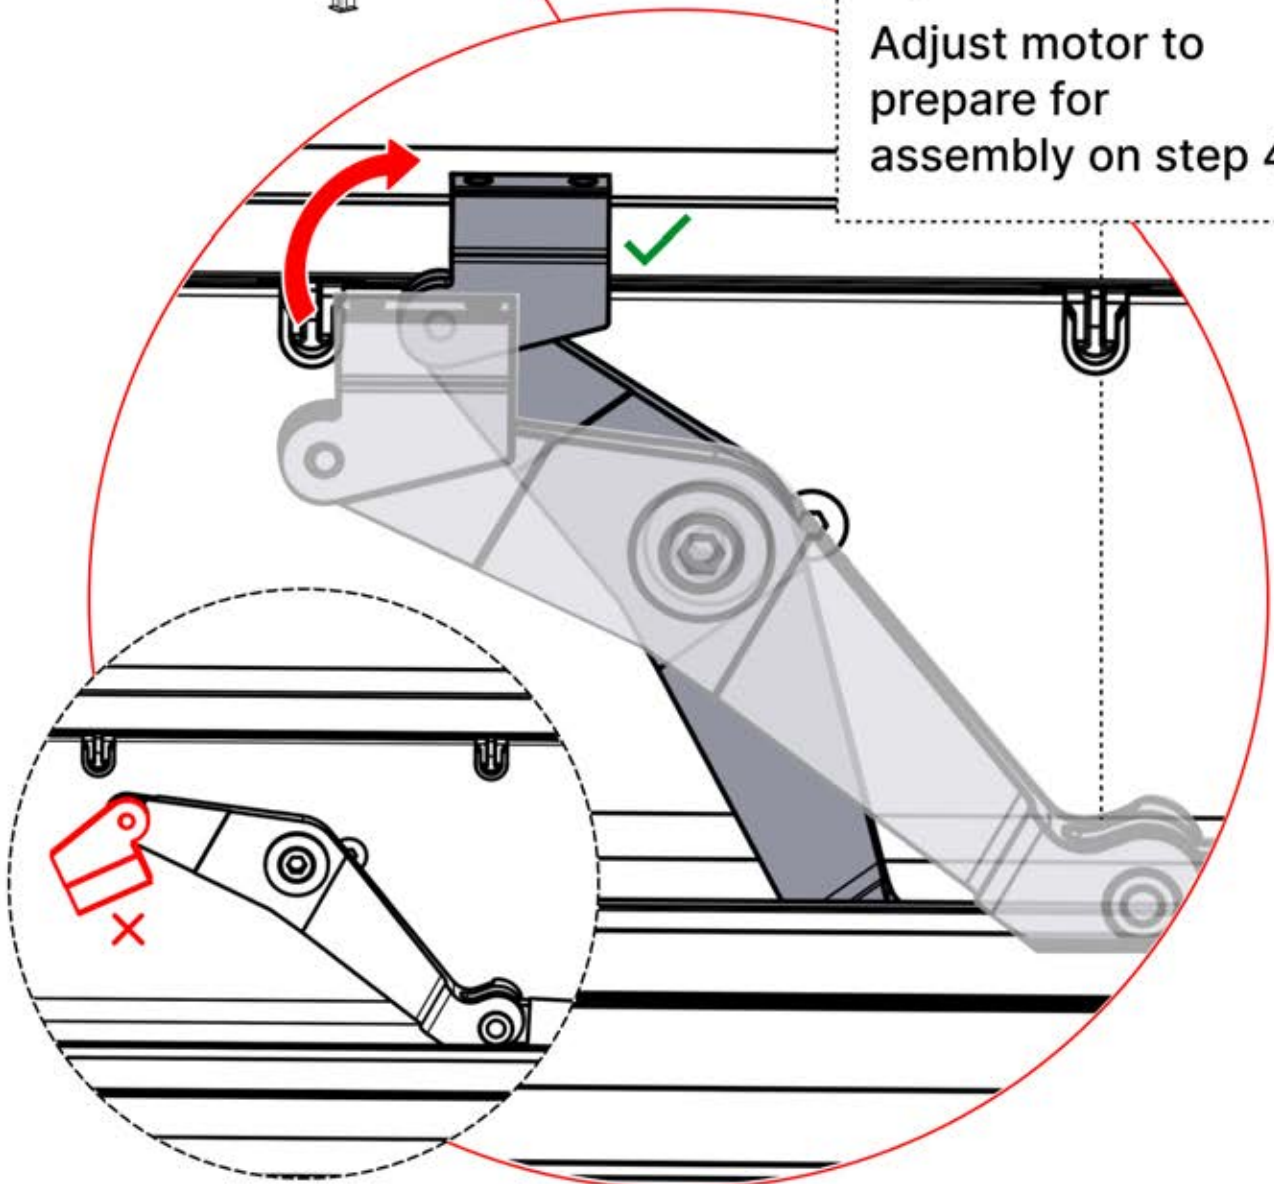

Adjust motor to
prepare for
assembly on step 46