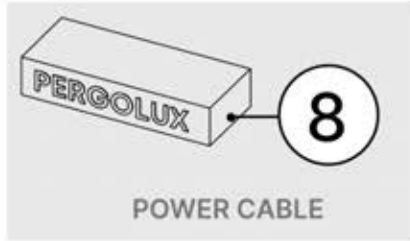

The diagram shows a power source symbol (a square with three horizontal lines) connected to a wire. The wire has a green and yellow striped section, representing a grounding wire. An arrow points from the power source to the wire, and another arrow points from the wire to a terminal on a device.

35

36

!
Power Cable can be
routed through all
the Poles.

37

38

39

1

If you are going to install a heater, do it now.