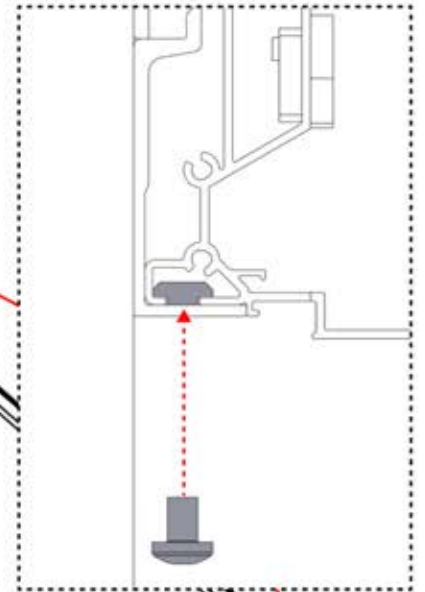

05

4

ANTHRACITE: B245
WHITE: B253
BLACK: B249

PN-200000655
5x

PN-200000655