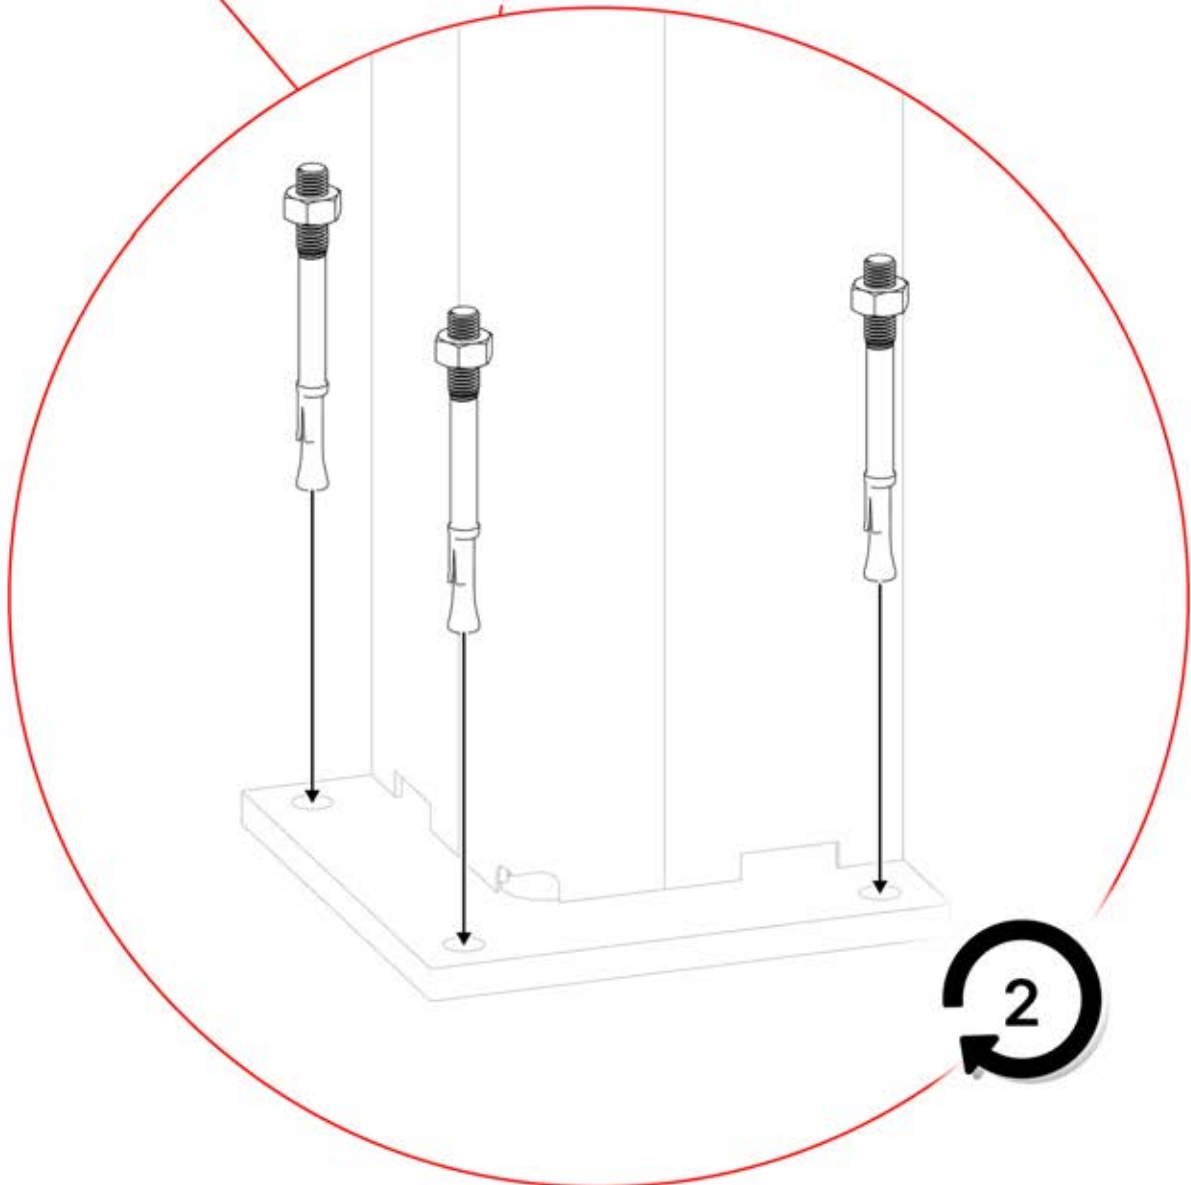

PERGOLUX | PERGOLA PRO WALL MOUNTED S4

3 X 4 M / 10' x 13'