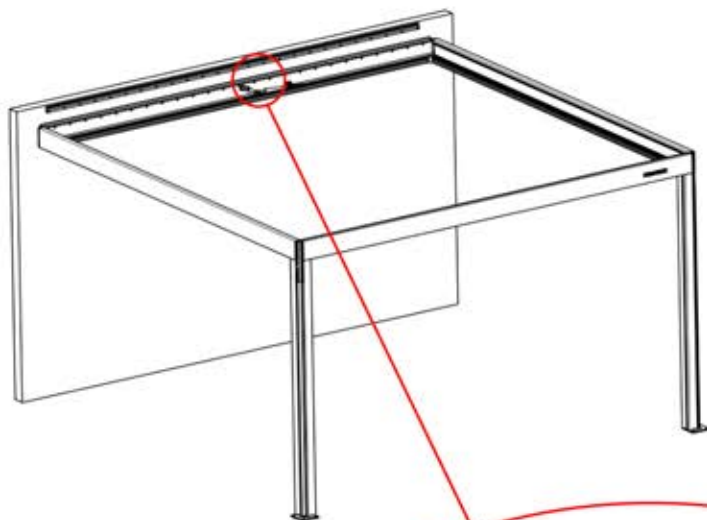

46

x1
FERGOLUX

4

ANTHRACITE: B245
WHITE: B253
BLACK: B249

PN-200002613
1x

PN-200000826
2x