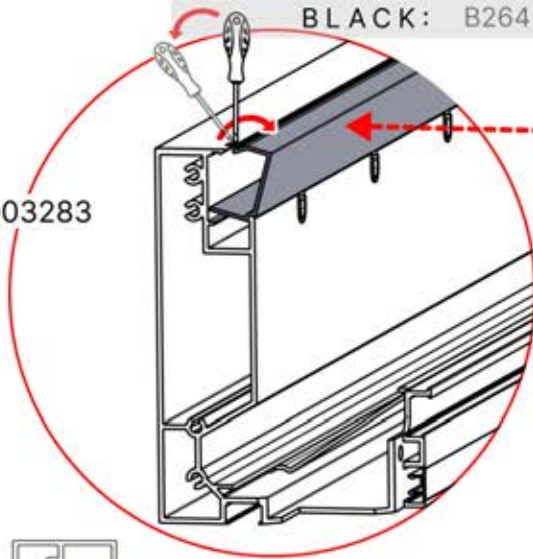

Cover and clips

PN-200000512
SnapFIT cover clip

SnapFIT cover

INFORMATION

Are you installing a heater, fan or LED lights?

It is recommended to remove both snap-fit covers from the beam now.

Cover and clips

PN-200000512
SnapFIT COVER CLIP

SnapFIT cover

INFORMATION

ANTHRACITE: B245
 WHITE: B253
 BLACK: B249

ANTHRACITE: B262
 WHITE: B266
 BLACK: B264

PN-200003283

PN-200003357

PN-200003388

01