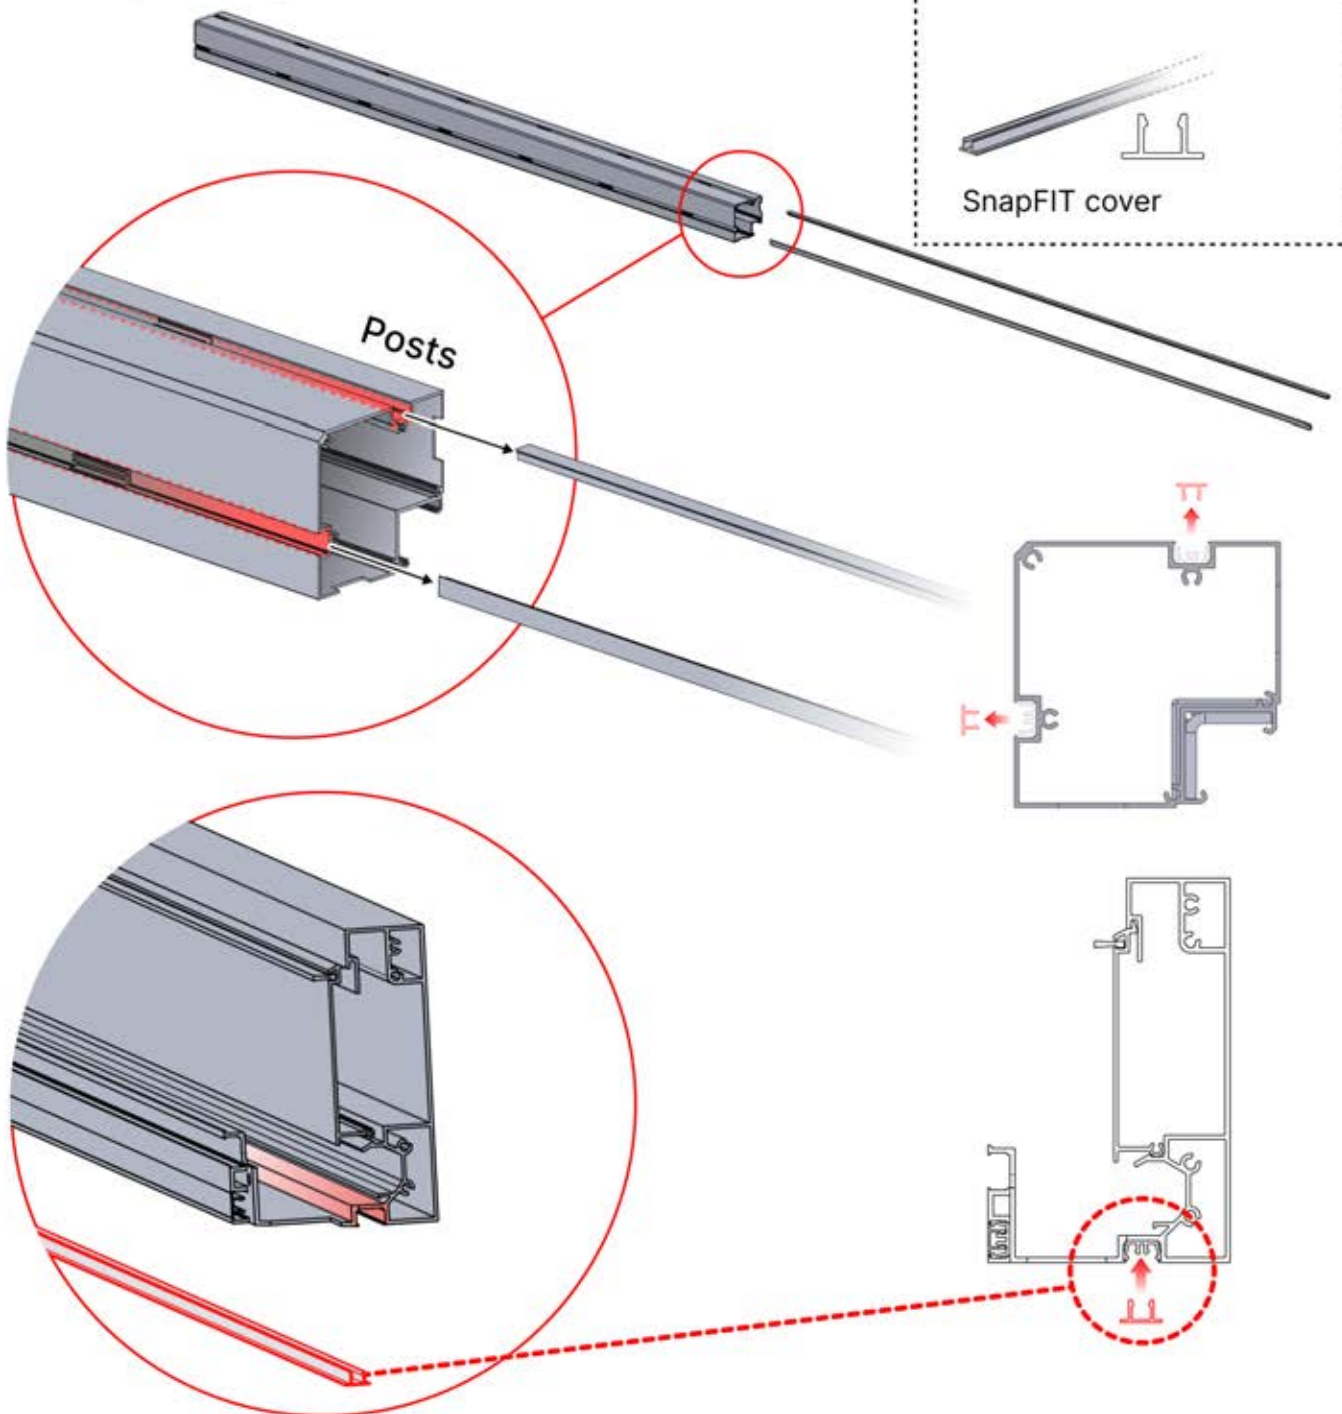

INFORMATION

Are you installing a screen, slat wall or glass wall?

It is recommended to remove these Snapfit covers and clips now before installing the pergola.

Cover and clips

PN-200000512
SnapFIT cover clip