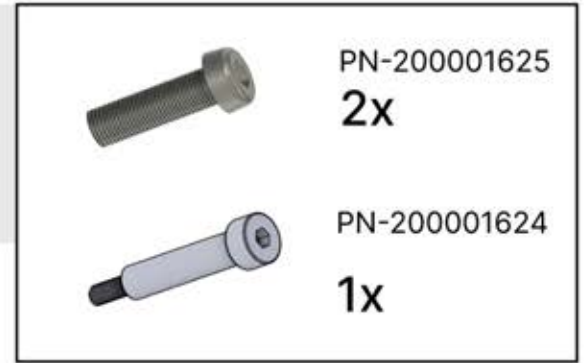

4x

PN-200000960

4x

30

31

x1
FERGOLUX

4

ANTHRACITE: B245
WHITE: B253
BLACK: B249