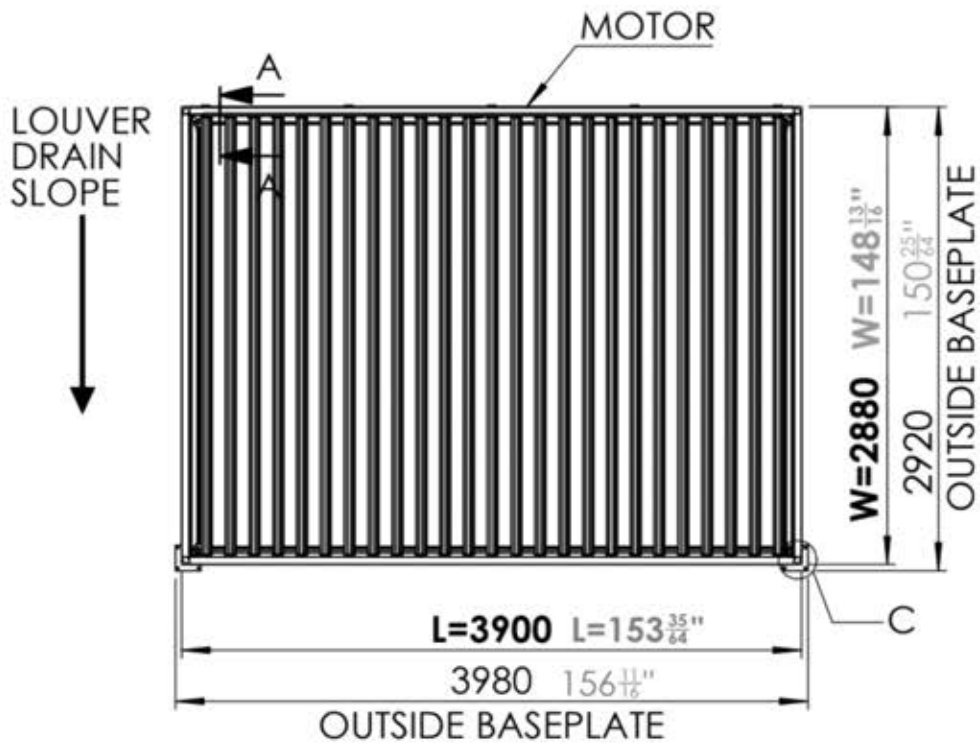

3 × 4 M / 10' x 13'