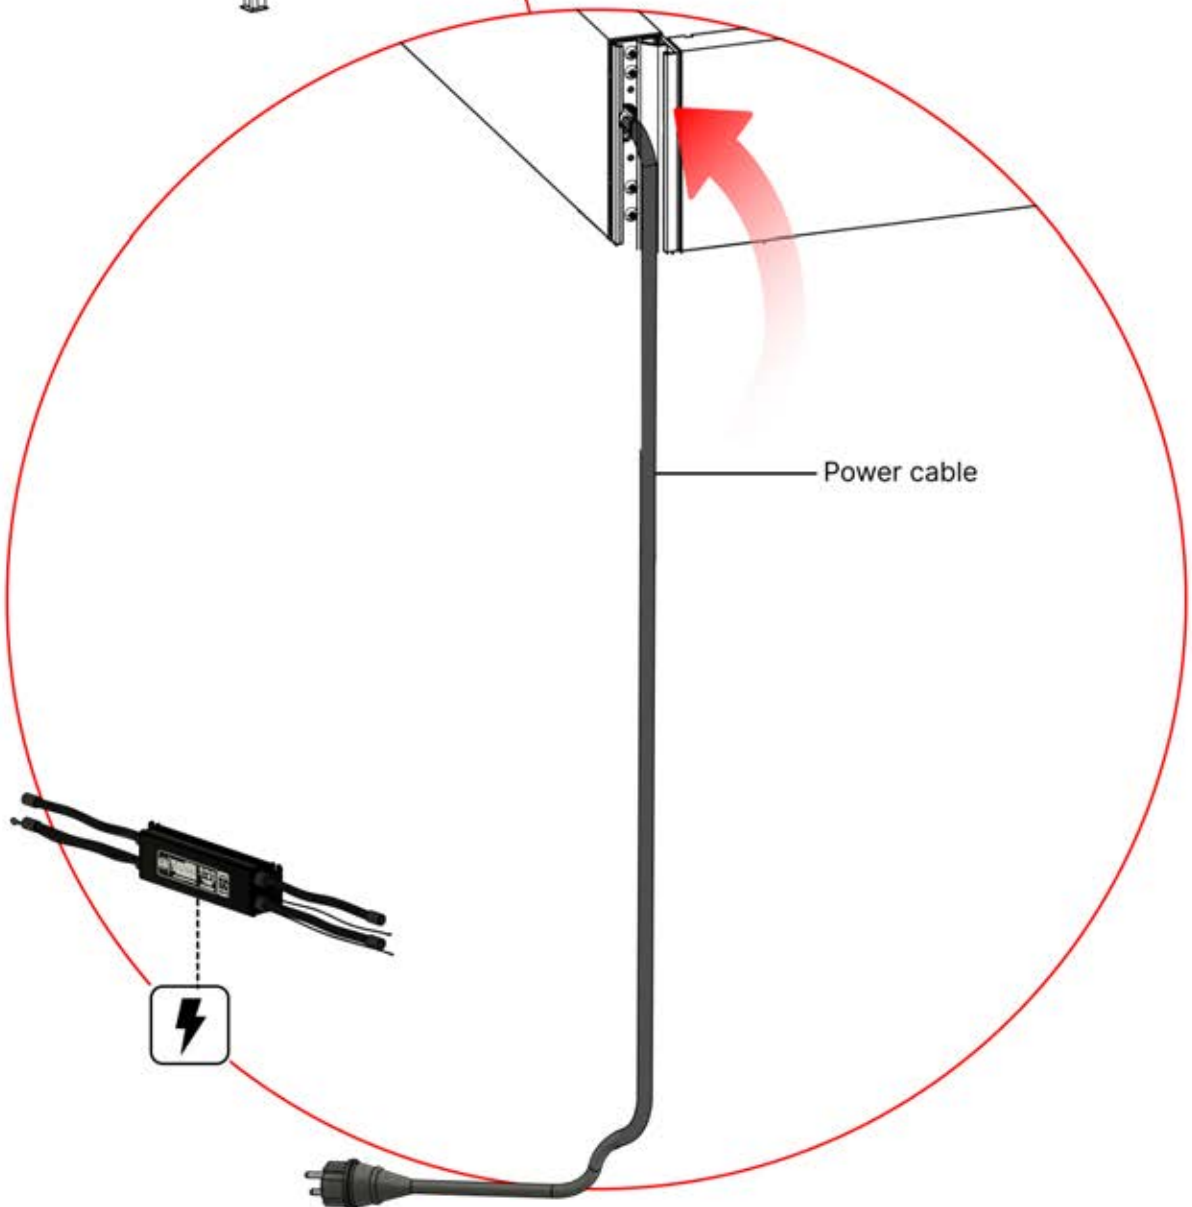

The diagram shows a power source symbol (a square with three horizontal lines) connected to a wire. The wire has a green and yellow striped section, representing a grounding wire. An arrow points from the power source to the wire, and another arrow points from the wire to a terminal on a device.

35

36

!
Power Cable can be
routed through all
the Poles.

37

38

39

1

If you are going to install a heater, do it now.