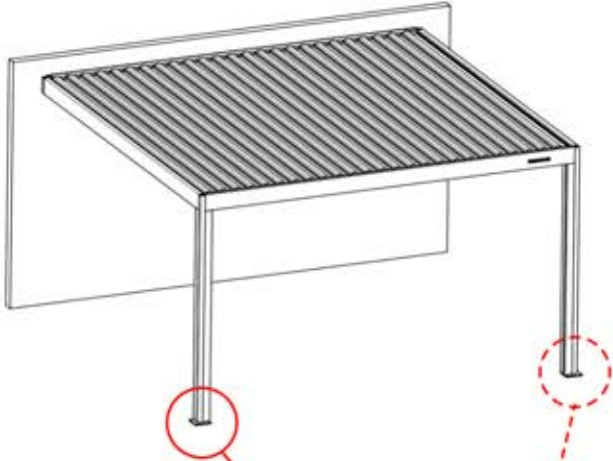

PERGOLUX | PERGOLA PRO WALL MOUNTED S4

3 X 4 M / 10' x 13'