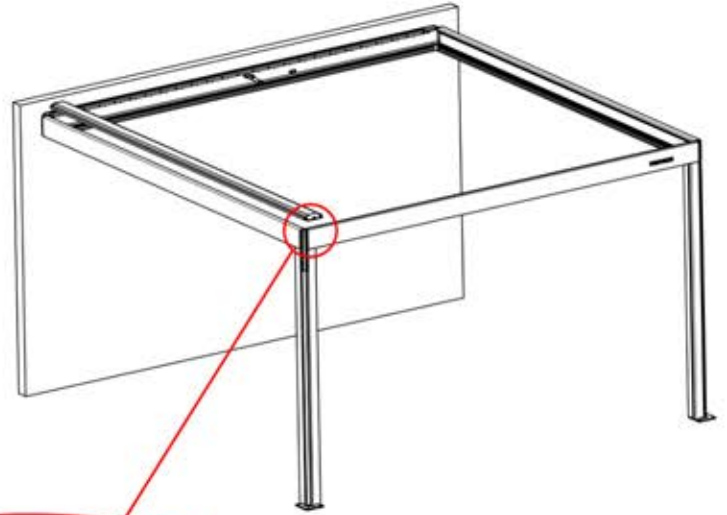

48

x3
FERGOLUX
FERGOLUX
FERGOLUX

2

ANTHRACITE: L221
WHITE: L225
BLACK: L223

PN-200002879
1x

49

4

ANTHRACITE: B245
WHITE: B253
BLACK: B249