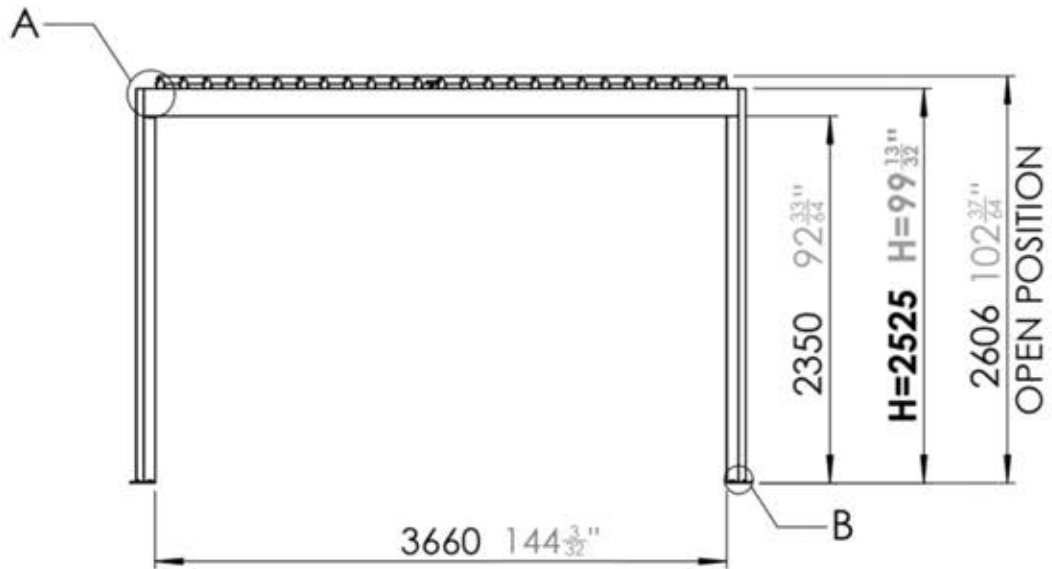

3 × 4 M / 10' x 13'