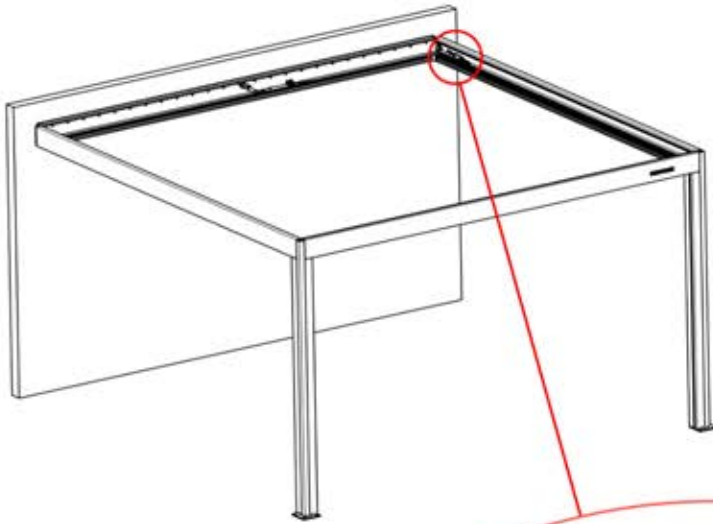

Note: The illustration shows the hole location for a right-corner assembly; if routing from the left corner, drill the hole on the opposite side.

33

!
Control Box can be
installed on
Preferred W BEAM

34

 **Connect grounding wire before connecting to power!**