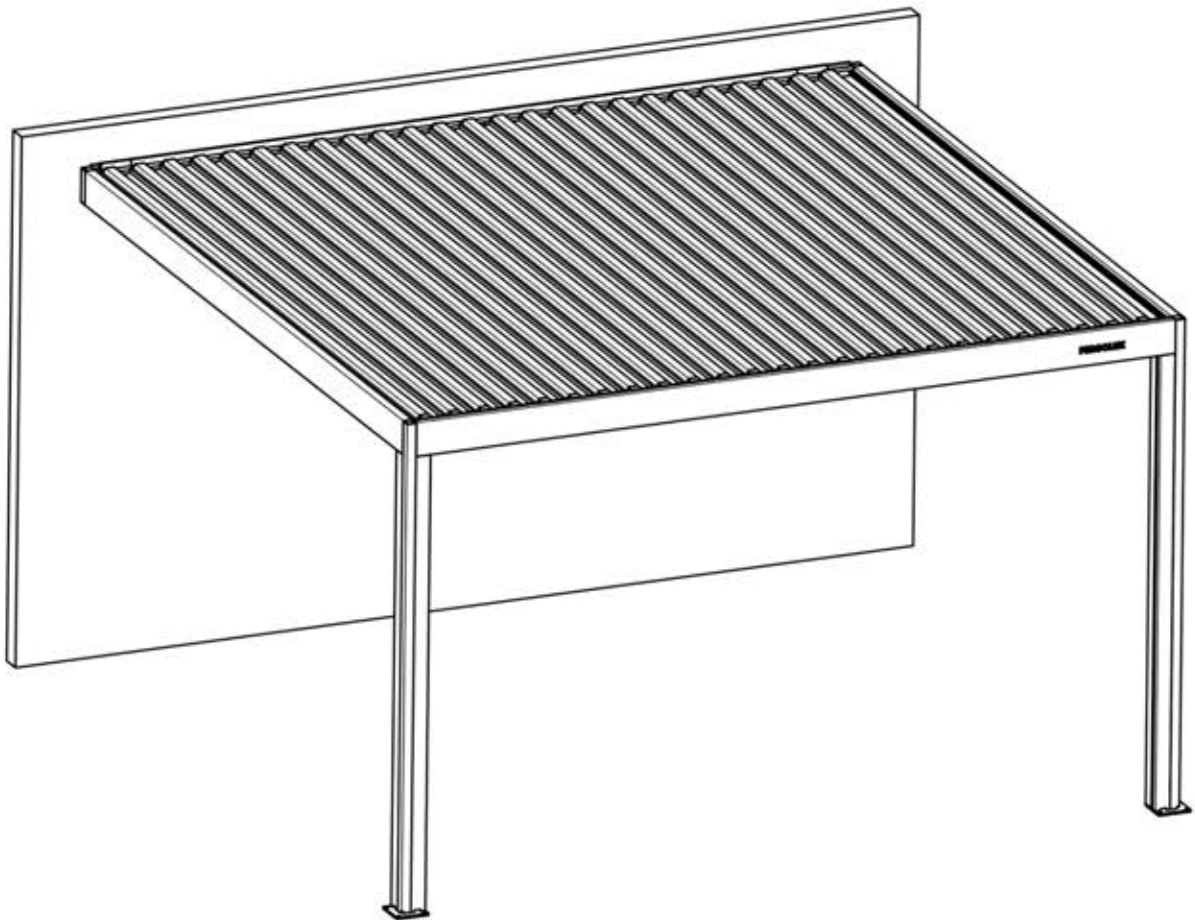

S4

PERGOLA

PRO

3 × 4m / 10' x 13'
WALL MOUNTED

PERGOLUX

Designed and
developed
in Norway

Type Approved
Regular
Production
Surveillance

www.tuv.com
ID 1111293124