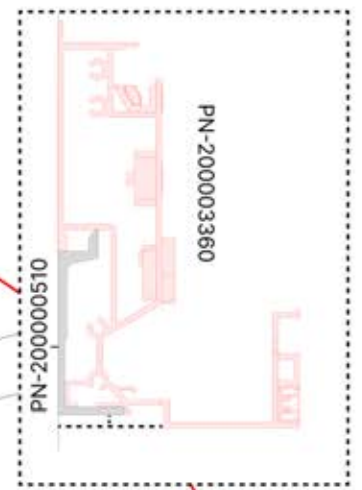

2356 mm
92 3/4"

5

03

x7
PERGOLUX

4

ANTHRACITE: B245
WHITE: B253
BLACK: B249

PN-200003388
1x

05