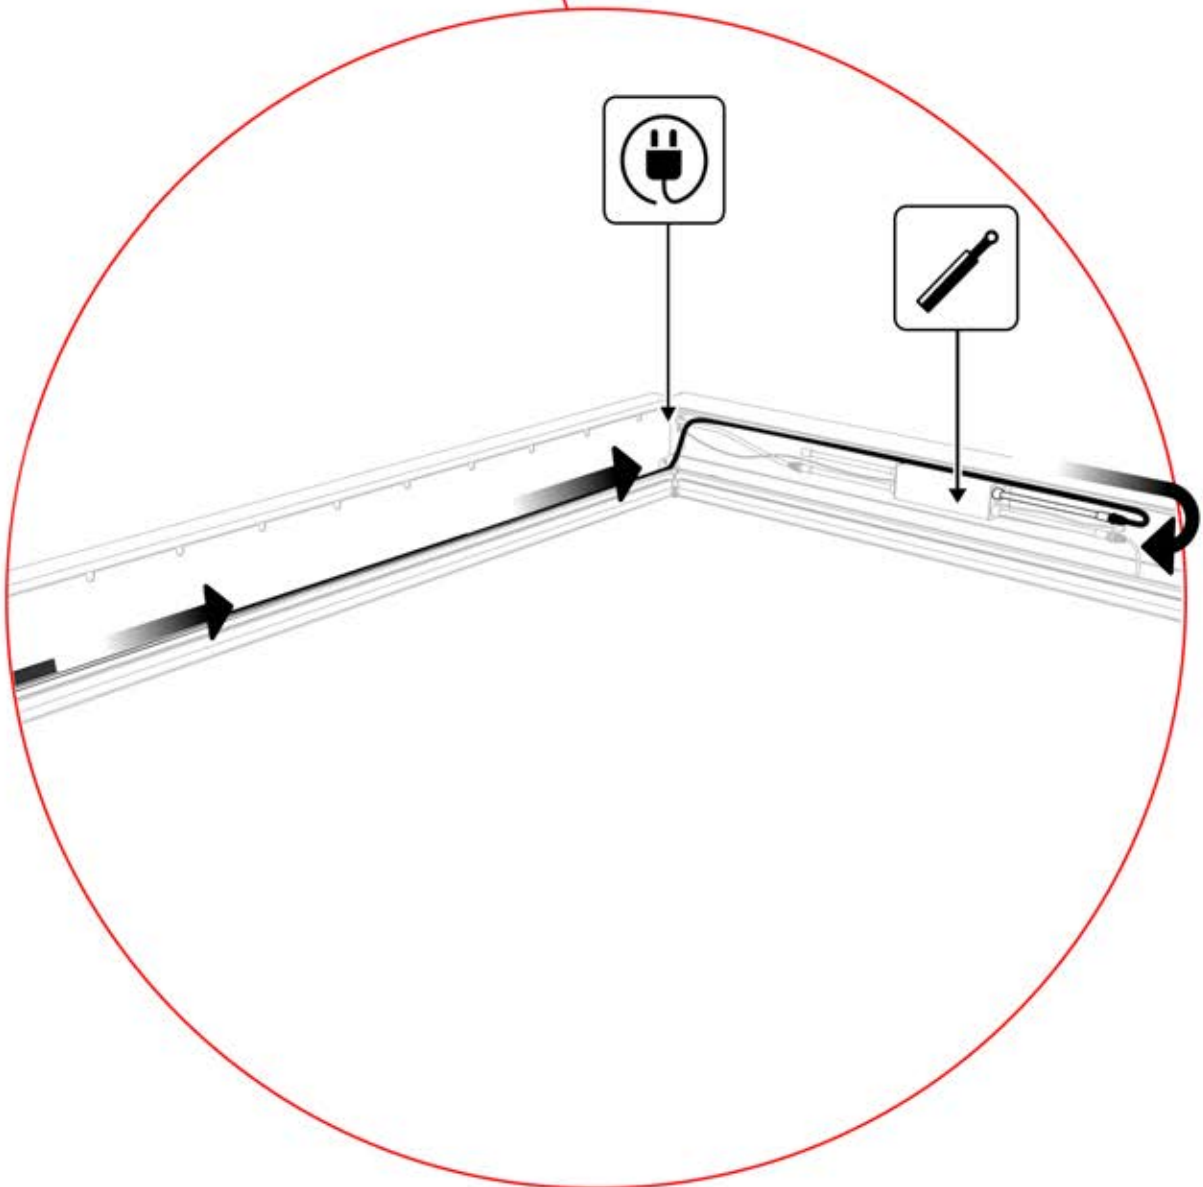

The diagram shows a power source symbol (a square with three horizontal lines) connected to a wire. The wire has a green and yellow striped section, representing a grounding wire. An arrow points from the power source to the wire, and another arrow points from the wire to a terminal on a device.

35

36

!
Power Cable can be
routed through all
the Poles.

37

38

39

1

If you are going to install a heater, do it now.