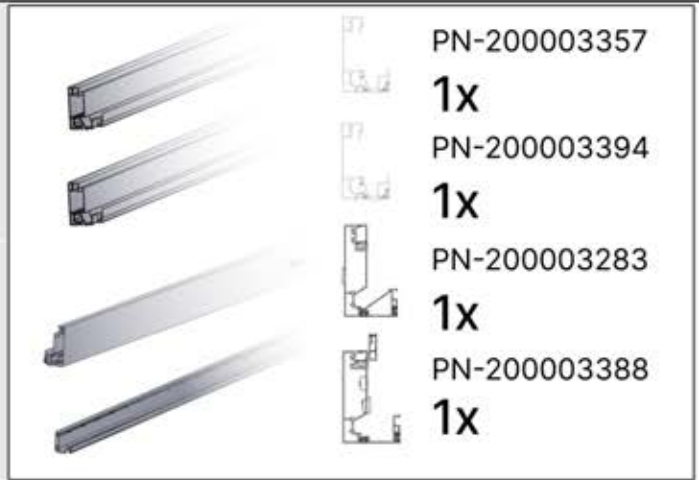

SnapFIT cover

INFORMATION

ANTHRACITE: B245
 WHITE: B253
 BLACK: B249

ANTHRACITE: B262
 WHITE: B266
 BLACK: B264

PN-200003283

PN-200003357

PN-200003388

01