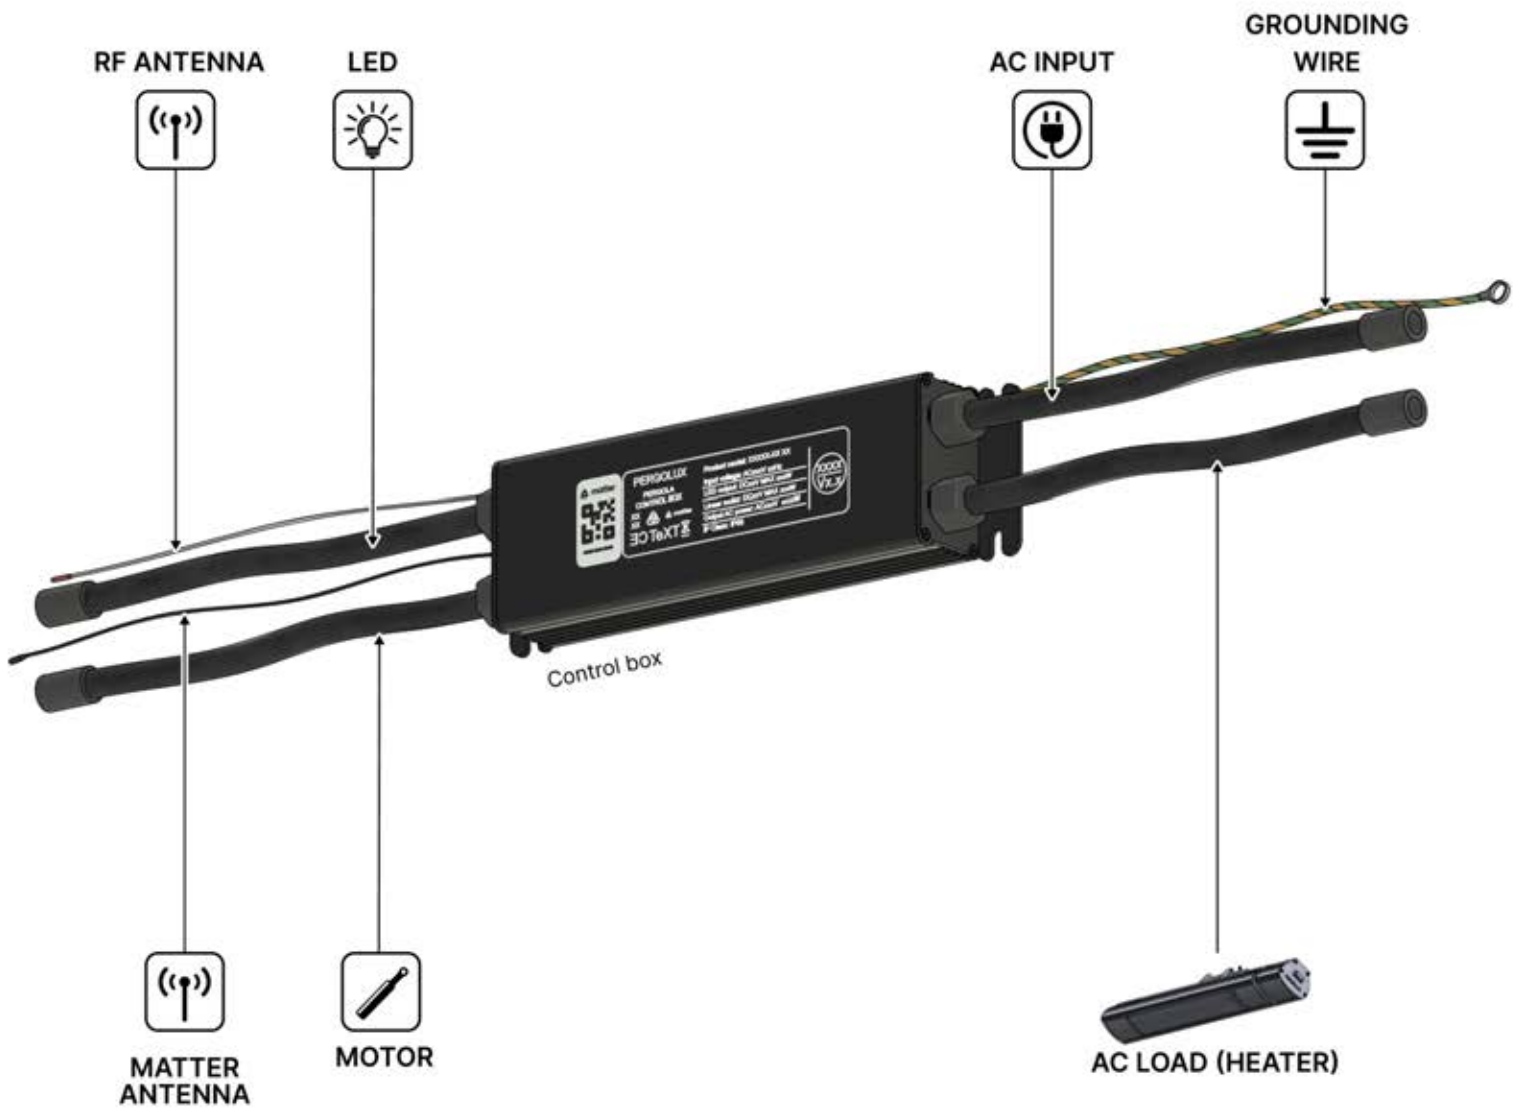

INPUTS AND OUTPUTS