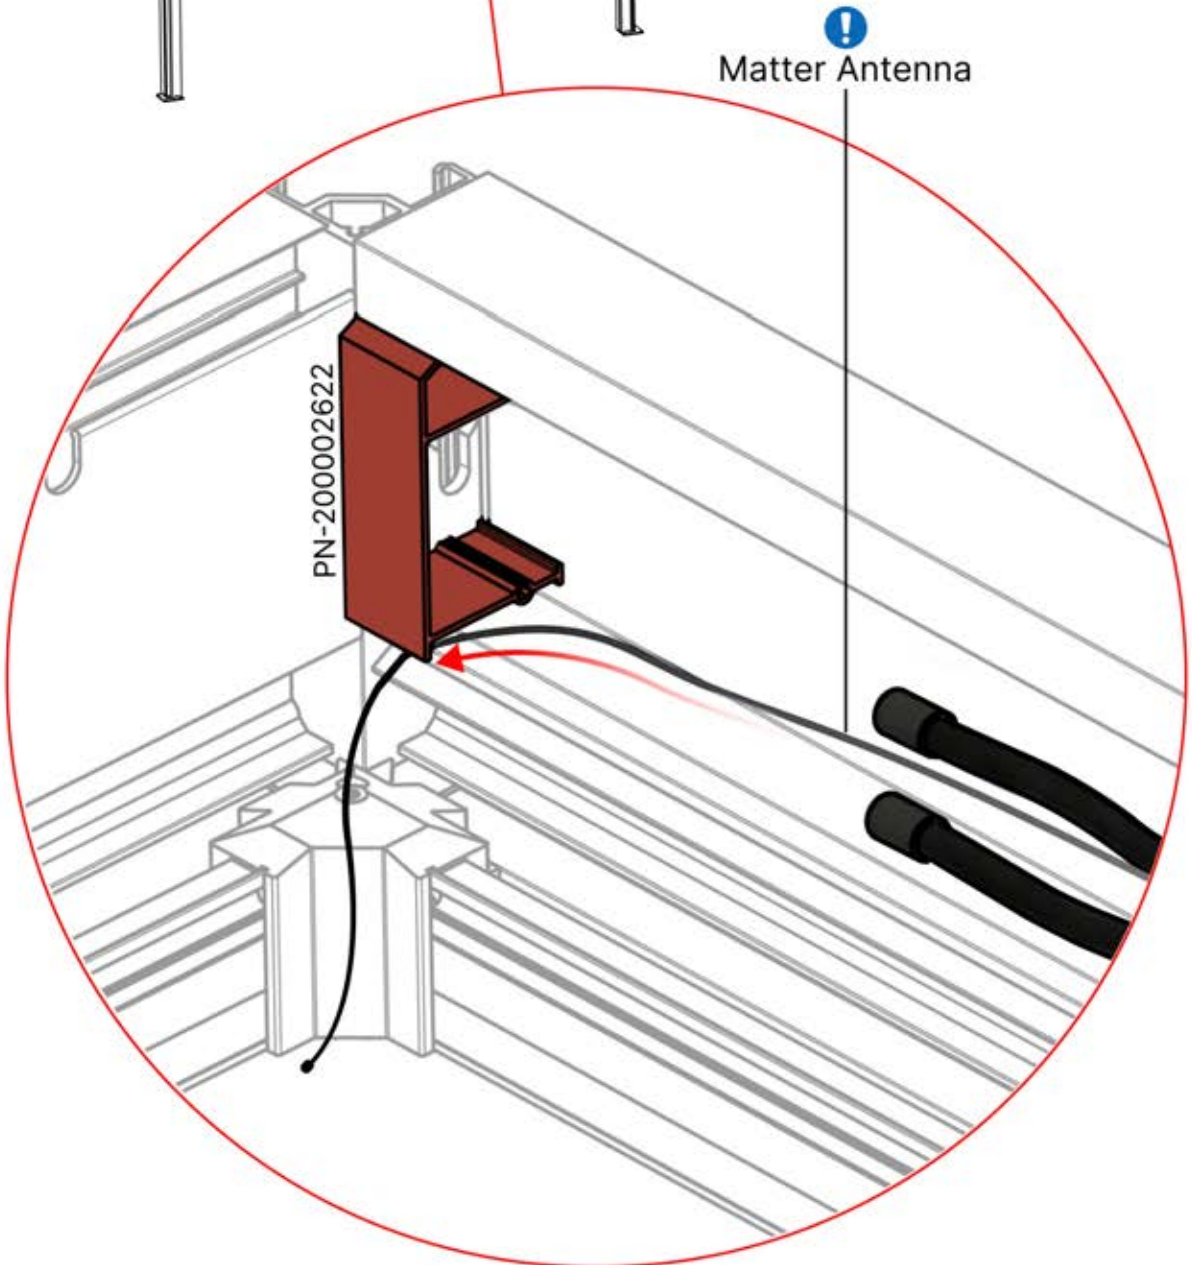

!
Route the Matter
Antenna and place it
below the highlighted
part(PN-200002622).