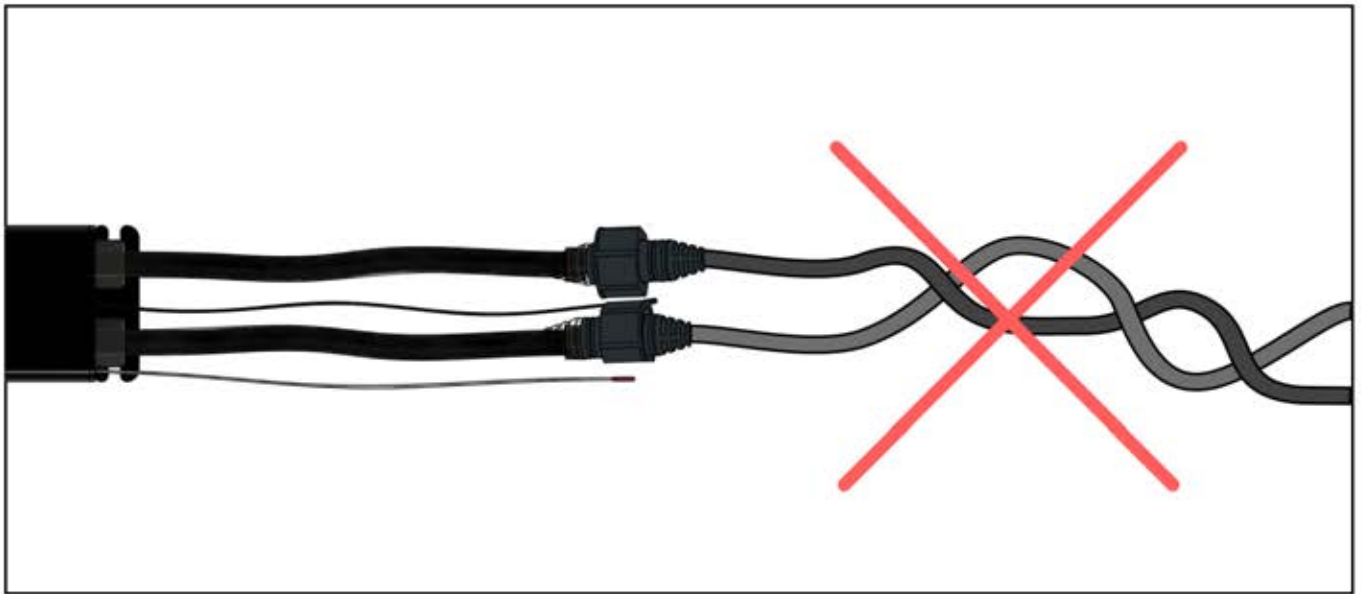

Follow the instructions in the heater assembly manual.

2

It's time to connect the motor and LED lights to the pergola control box.

Follow the instruction in the assembly manual.

40

 <p>CONTROL BOX</p>	S4	PN-200002683 5x
<p>! Keep the Matter Antenna wire free and do not tie them with LED and Motor wire</p>		PN-200002684 10x