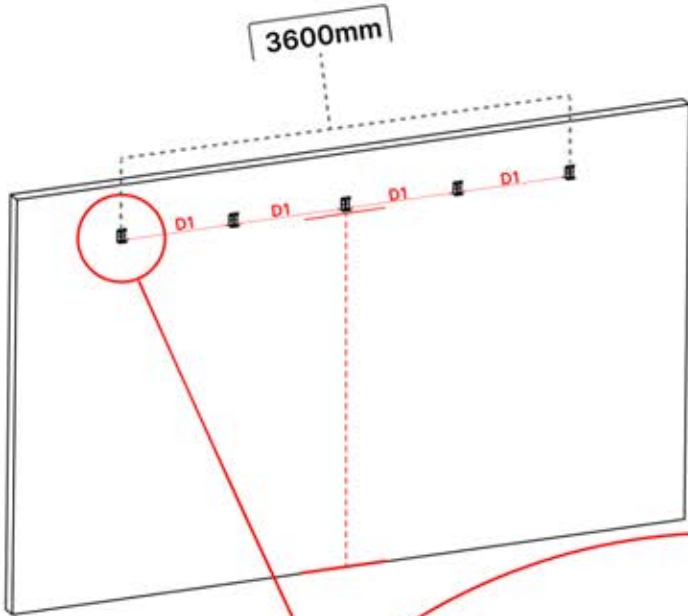

PN-200000560

2

02

4

ANTHRACITE: B245
WHITE: B253
BLACK: B249

PN-200000510
5x

x10

Install the first and last wall mount brackets (PN-200000510) 3000 mm apart. Position the remaining brackets in between, ensuring they are evenly distributed.