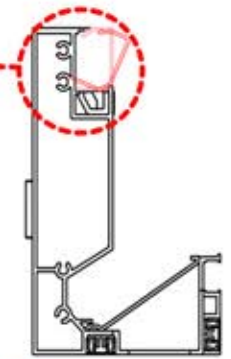

SnapFIT cover

INFORMATION

ANTHRACITE: B245
 WHITE: B253
 BLACK: B249

ANTHRACITE: B262
 WHITE: B266
 BLACK: B264

PN-200003283

PN-200003357

PN-200003388

01