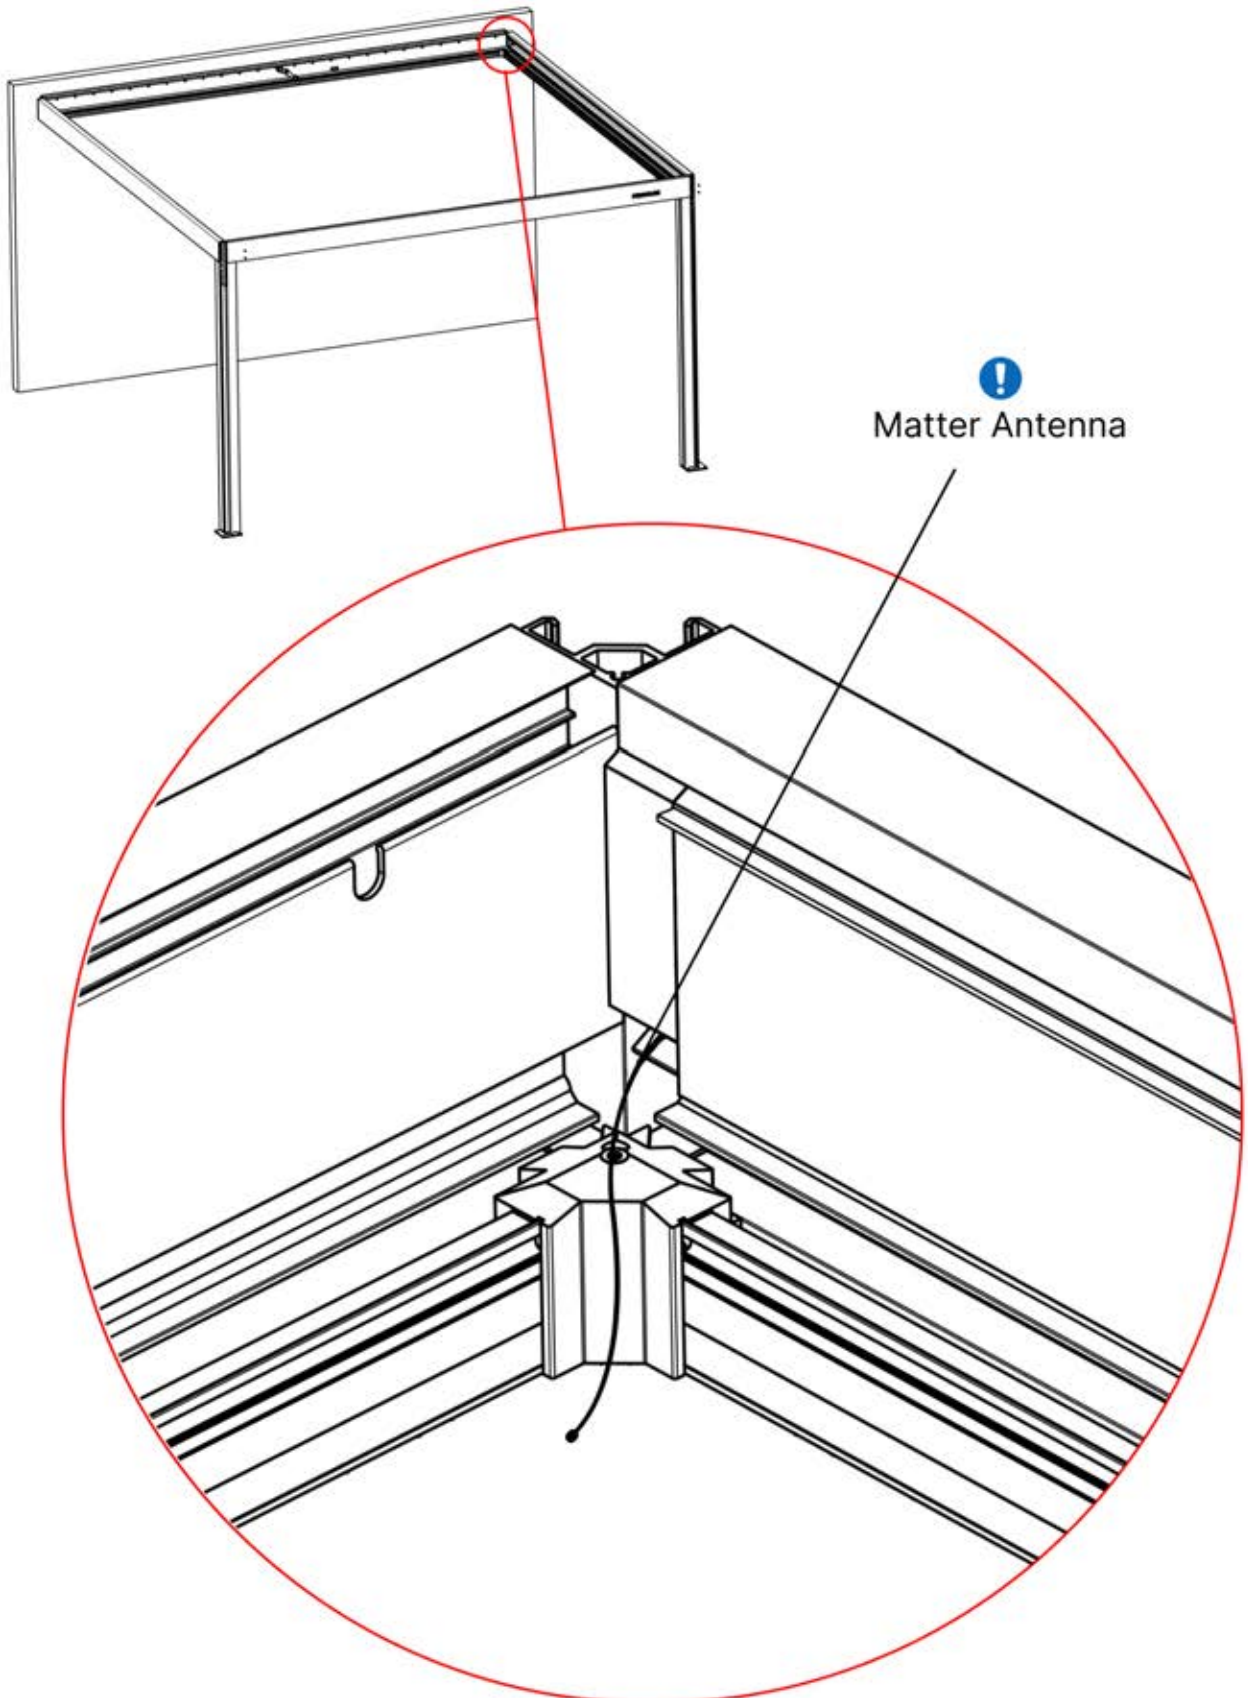

INFORMATION