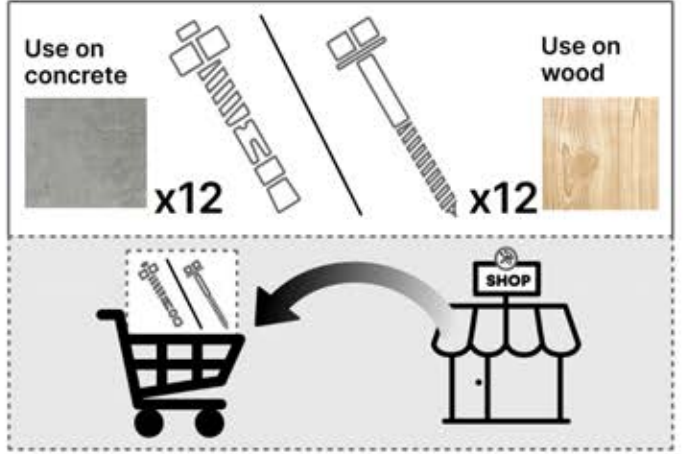

PERGOLUX | PERGOLA PRO WALL MOUNTED S4

3 X 4 M / 10' x 13'