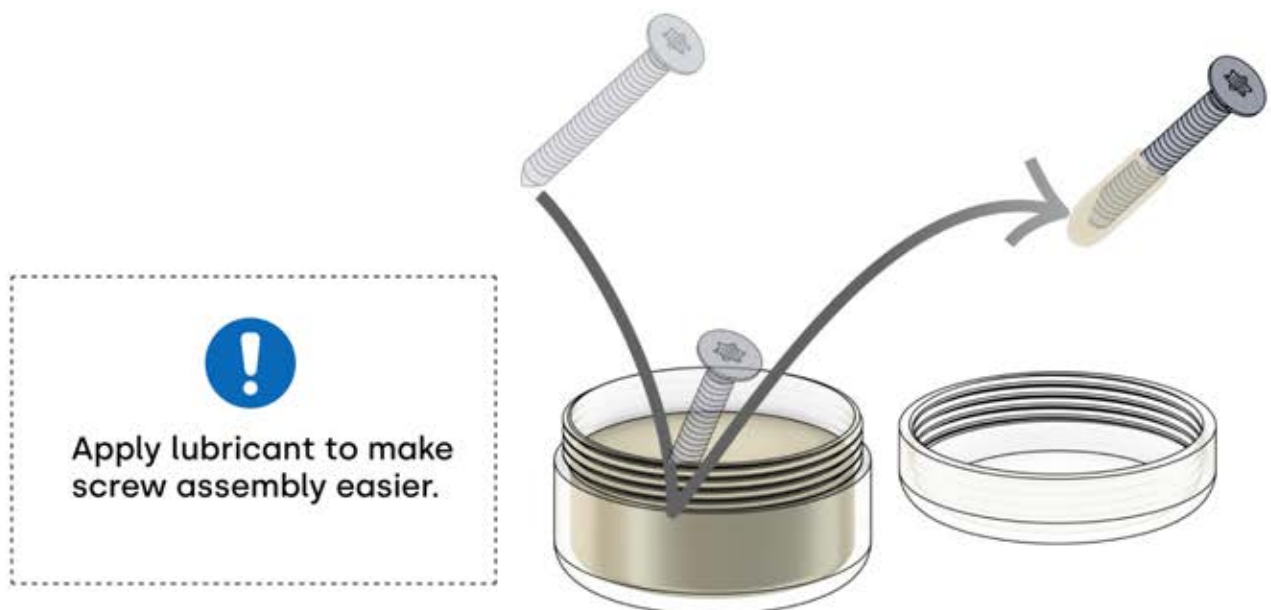

Use a high-quality, weather-resistant and mold-resistant adhesive and sealant to seal the corners of the pergola and prevent leakage. Look for products that are designed for outdoor use and provide a strong, long-lasting bond.

Use on concrete **x6**

Use on wood **x6**

Ø12mm

You need to buy 10 mm screws to attach the pergola to the ground

9mm

x

You need to buy 8 mm screws to attach the pergola to the wall

SHOP

INFORMATION

All screws from **PERGOLUX** are made of stainless steel, ensuring durability and resistance to rust. To prevent damage to screws, follow these guidelines:

- **DO NOT OVERTIGHTEN:** Apply appropriate force to avoid stripping the threads.
- **CHOOSE THE CORRECT TOOL:** Use the proper screwdriver or bit to avoid damaging the screw head.
- **ENSURE PROPER USE:** With correct installation, screws will maintain their integrity and functionality over time.
- **USE LUBRICATION:** Apply lubricant to make screw assembly easier.