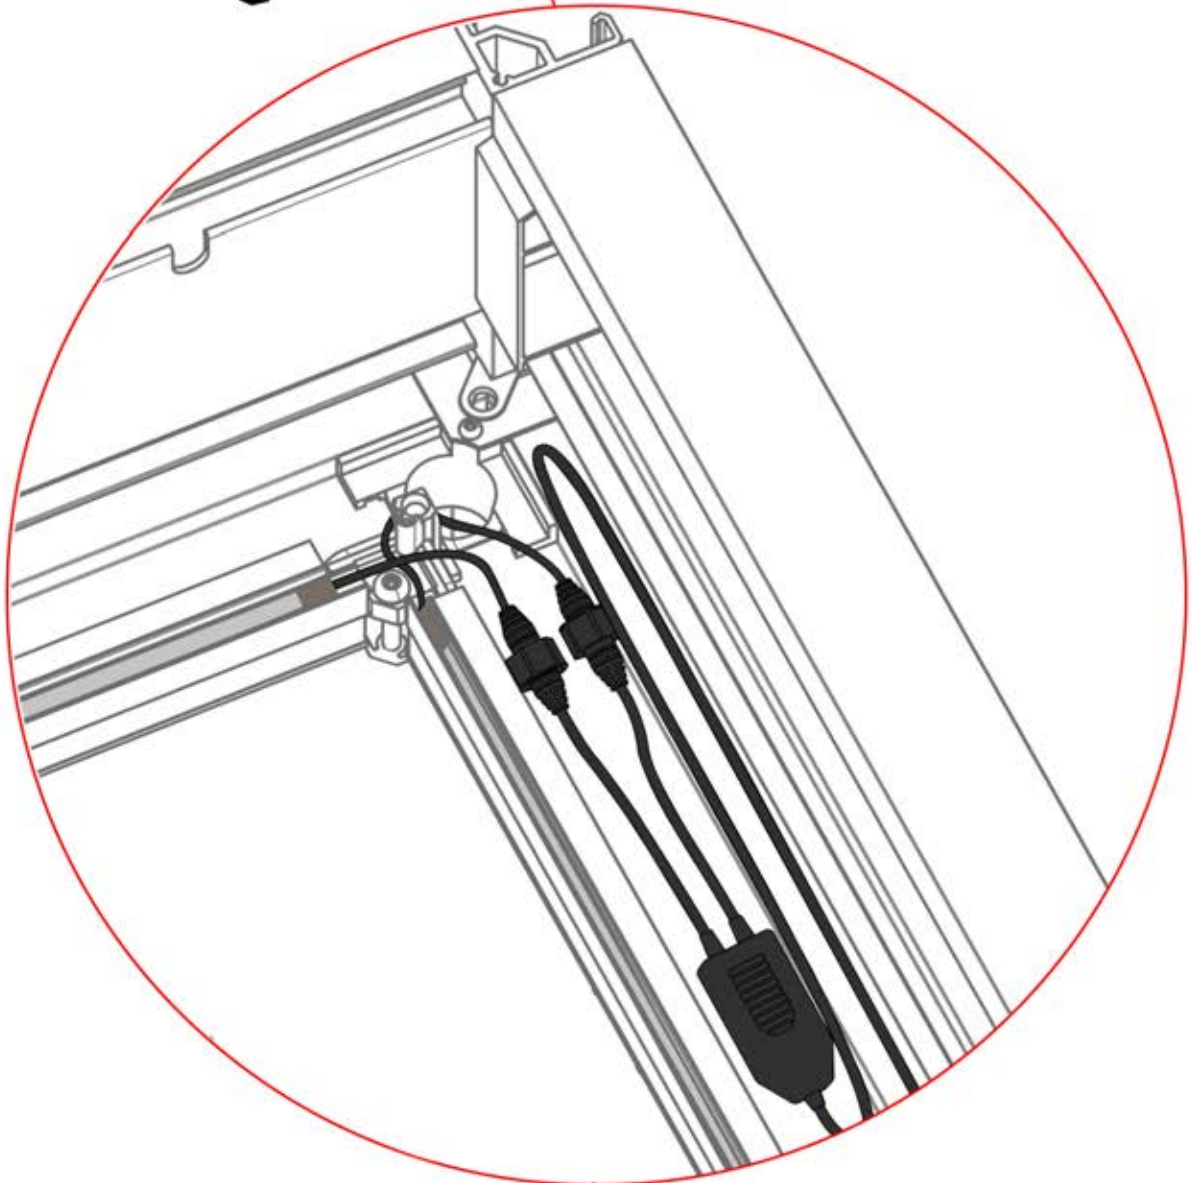

2x

IMPORTANT INFORMATION

Handle with care.

When installing the light strip, do not pull or bend the wires on both sides with force, as this may cause the solder joints to fall off.

Important! Please watch all the videos before starting the assembly.

The videos contain important information relevant to the assembly process.

INFORMATION

INFORMATION

22

23

Tip: For a smoother LED installation, spray the track with soapy water before mounting.

24

25