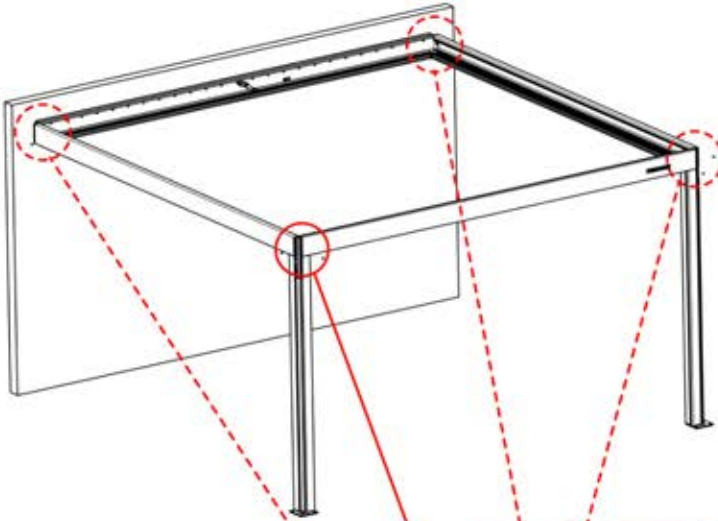

16

x1
PERGOLUX

4

ANTHRACITE: B245
WHITE: B253
BLACK: B249

PN-200000569
8x

17

x7
PERGOLUX

4