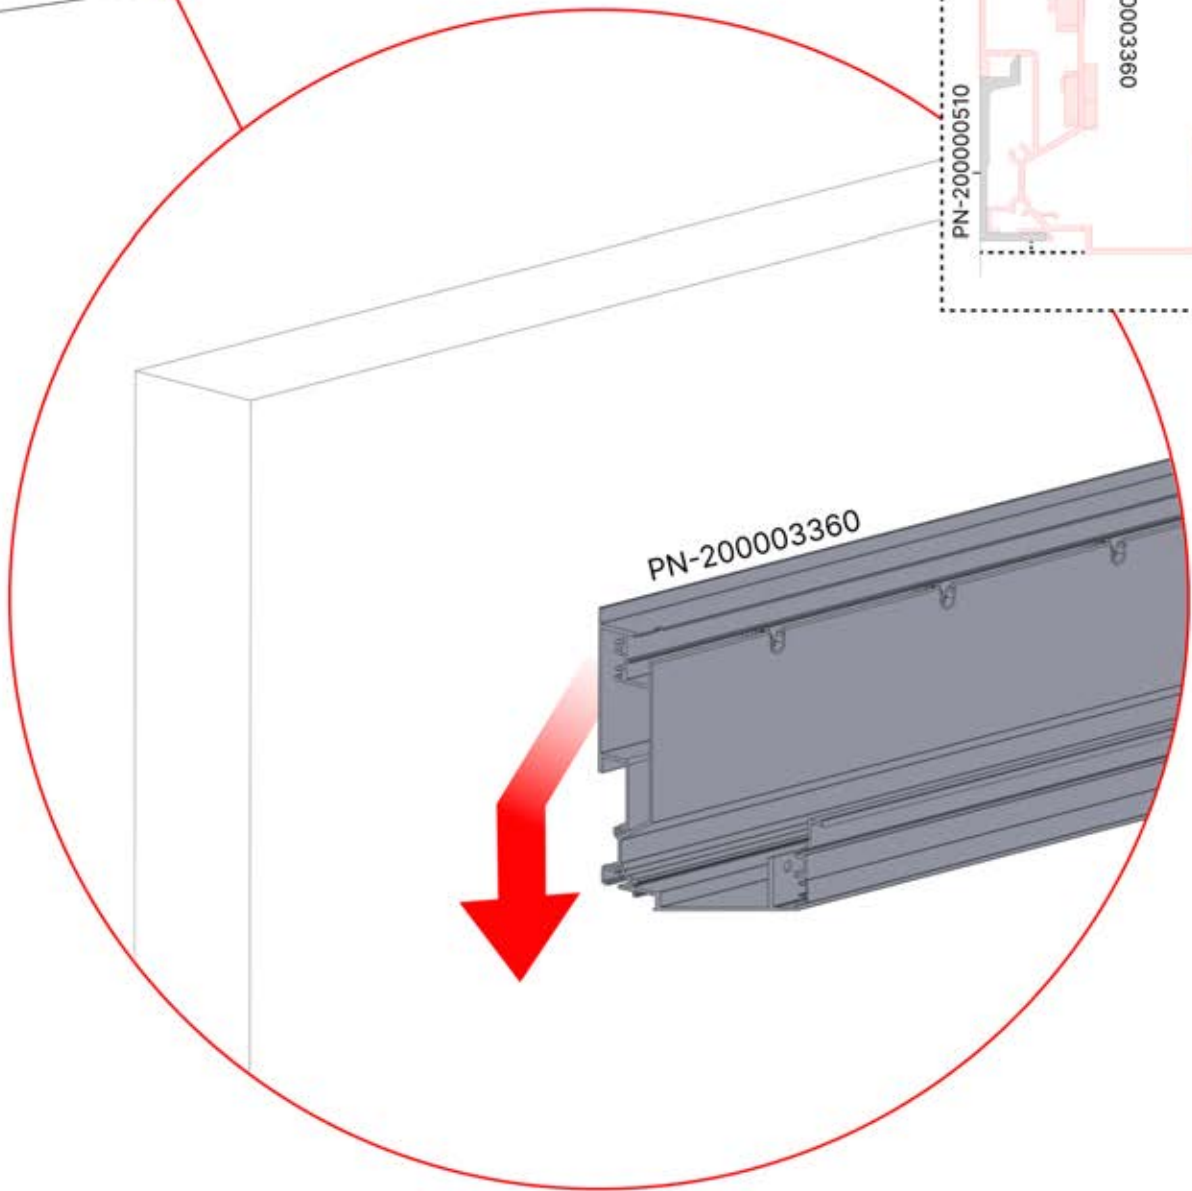

03

x7
PERGOLUX

4

ANTHRACITE: B245
WHITE: B253
BLACK: B249

PN-200003388
1x