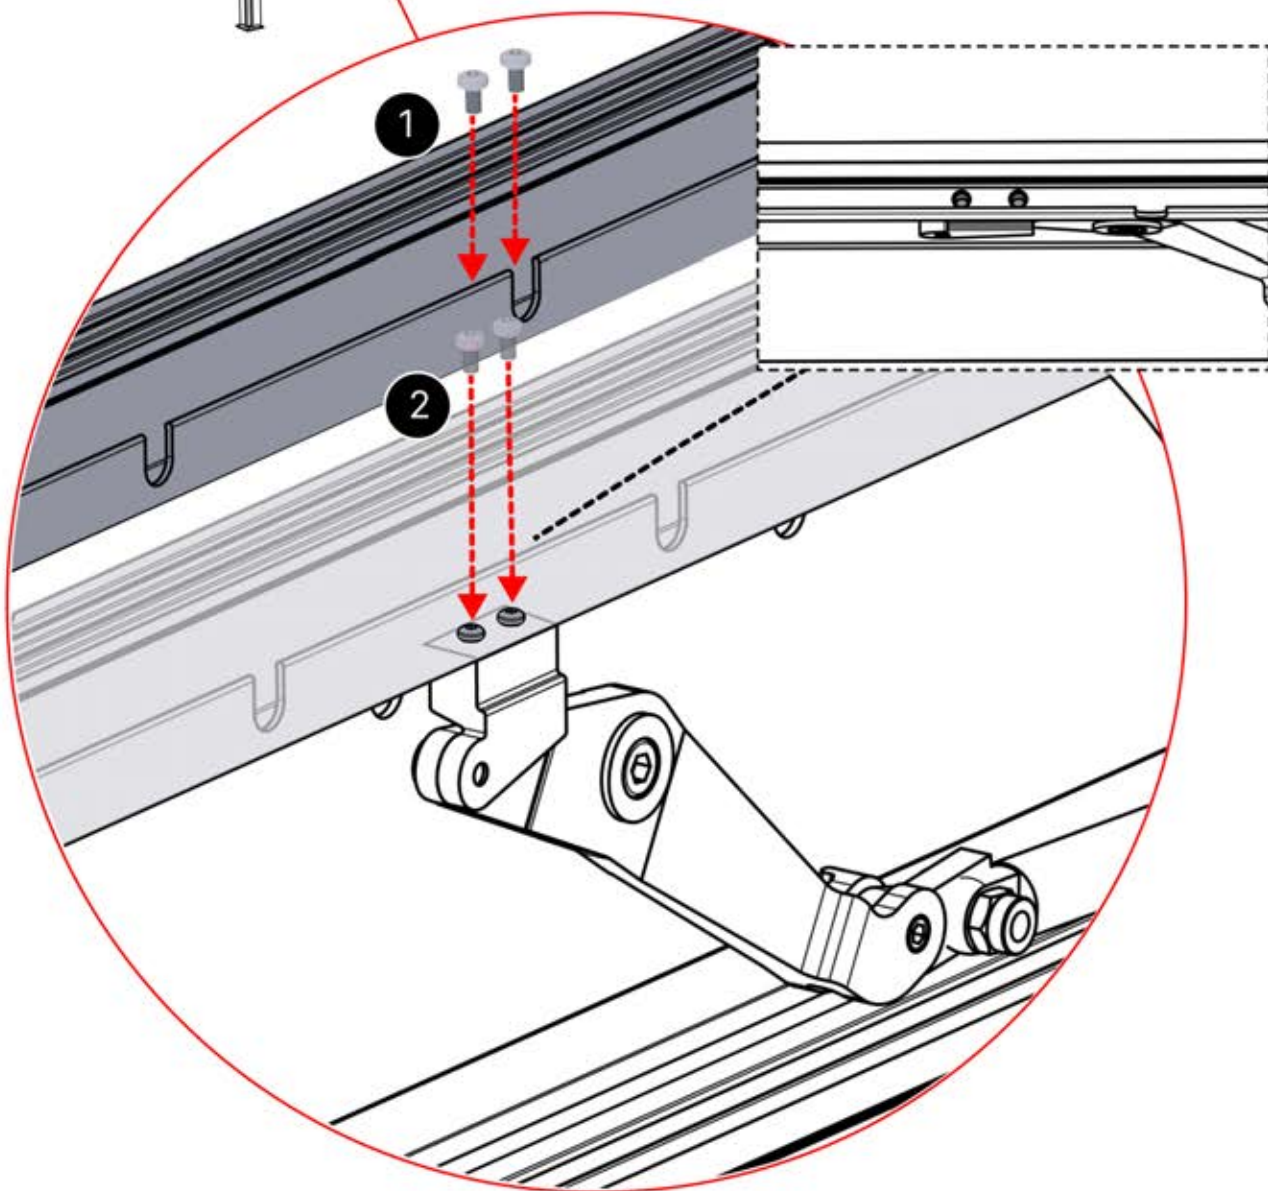

46

x1
FERGOLUX

4

ANTHRACITE: B245
WHITE: B253
BLACK: B249

PN-200002613
1x

PN-200000826
2x