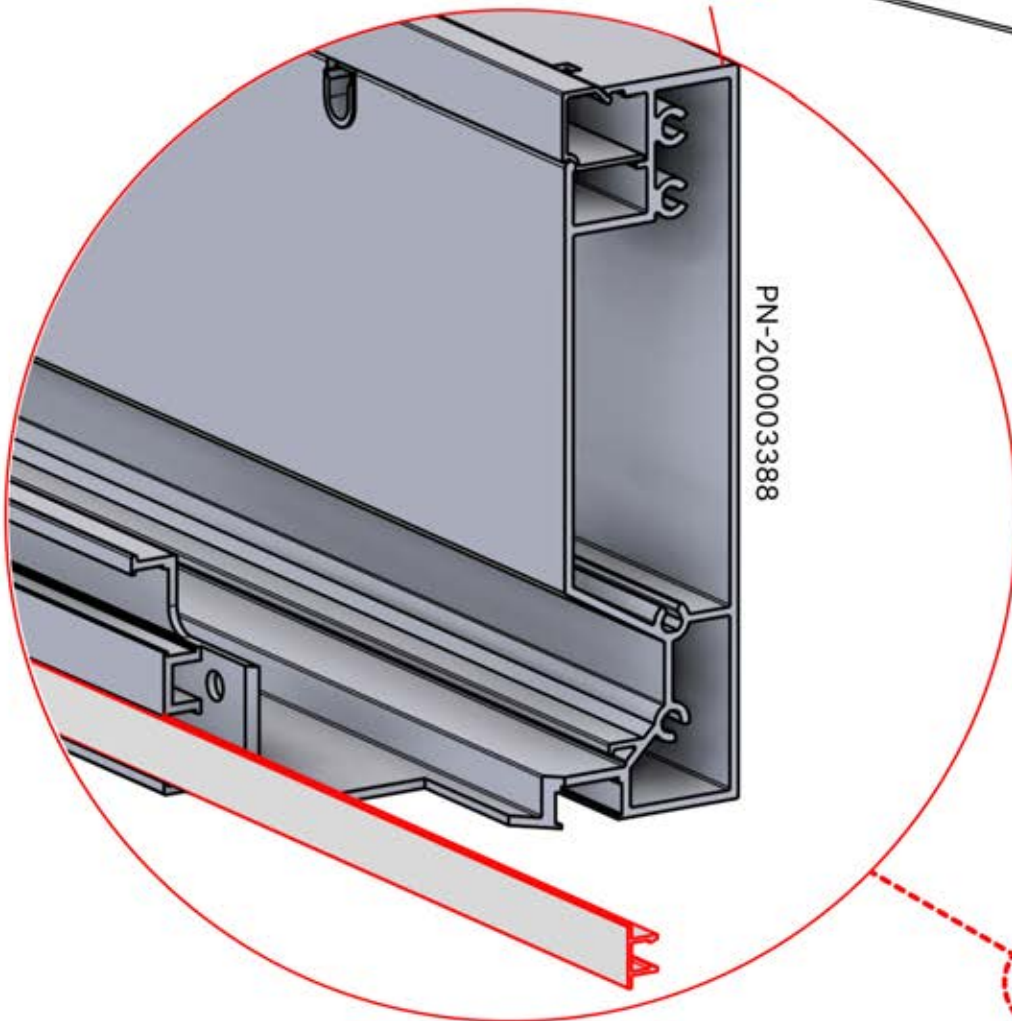

INFORMATION

Are you installing a heater, fan or LED lights?

It is recommended to remove both snap-fit covers from the beam now.

Cover and clips

PN-200000512
SnapFIT COVER CLIP

SnapFIT cover