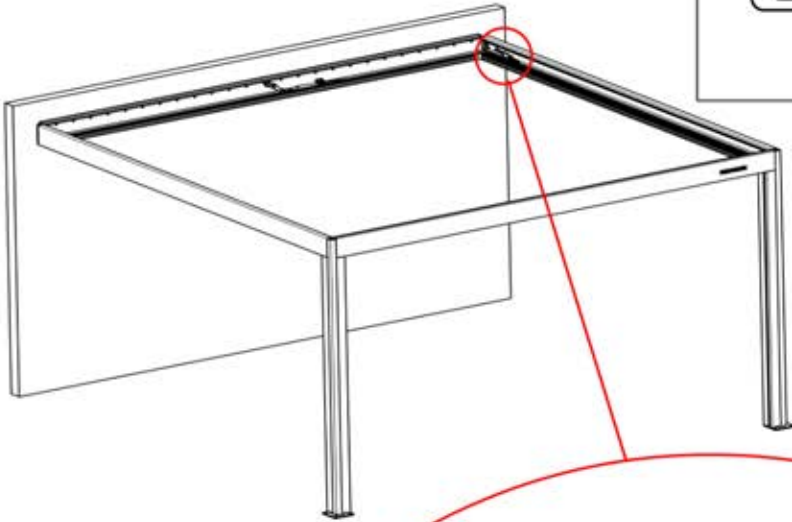

Note: The illustration shows the hole location for a right-corner assembly; if routing from the left corner, drill the hole on the opposite side.

33

!
Control Box can be installed on Preferred W BEAM

34

 **Connect grounding wire before connecting to power!**