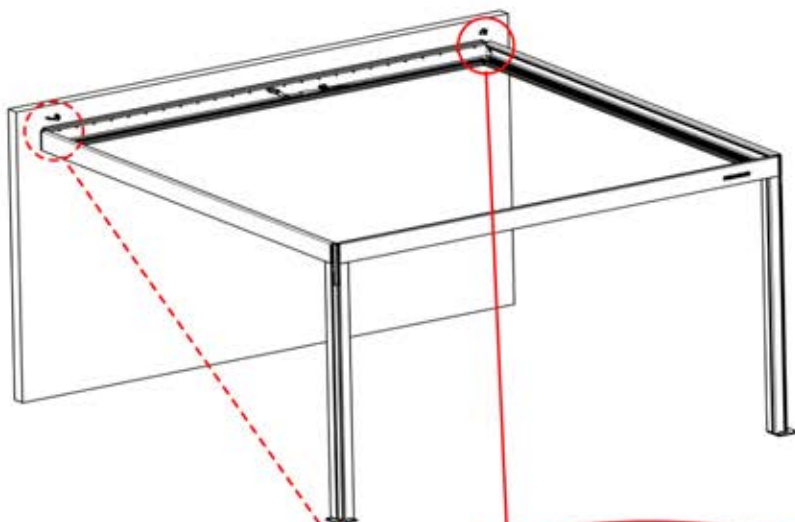

20

4

ANTHRACITE: B246
WHITE: B254
BLACK: B250

PN-200002792

2x