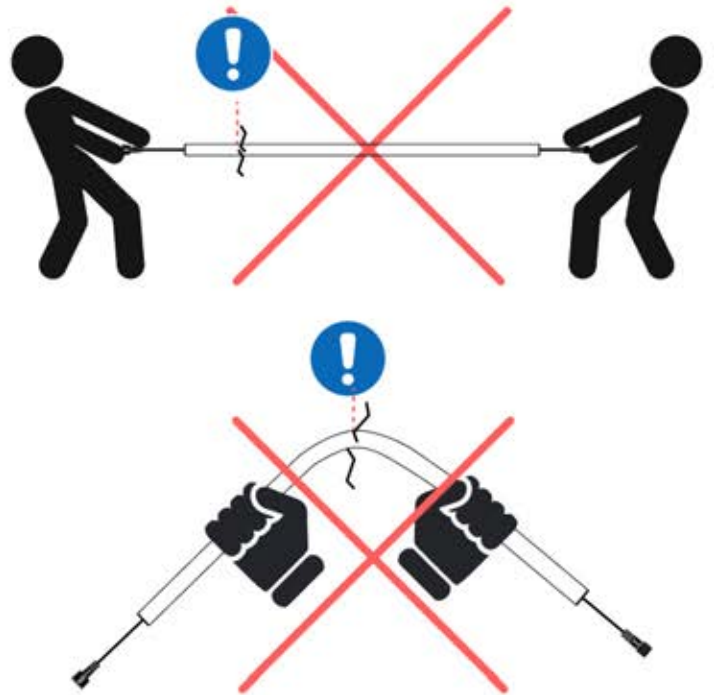

Important! Please watch all the videos before starting the assembly.

The videos contain important information relevant to the assembly process.

INFORMATION

INFORMATION

22

23

Tip: For a smoother LED installation, spray the track with soapy water before mounting.