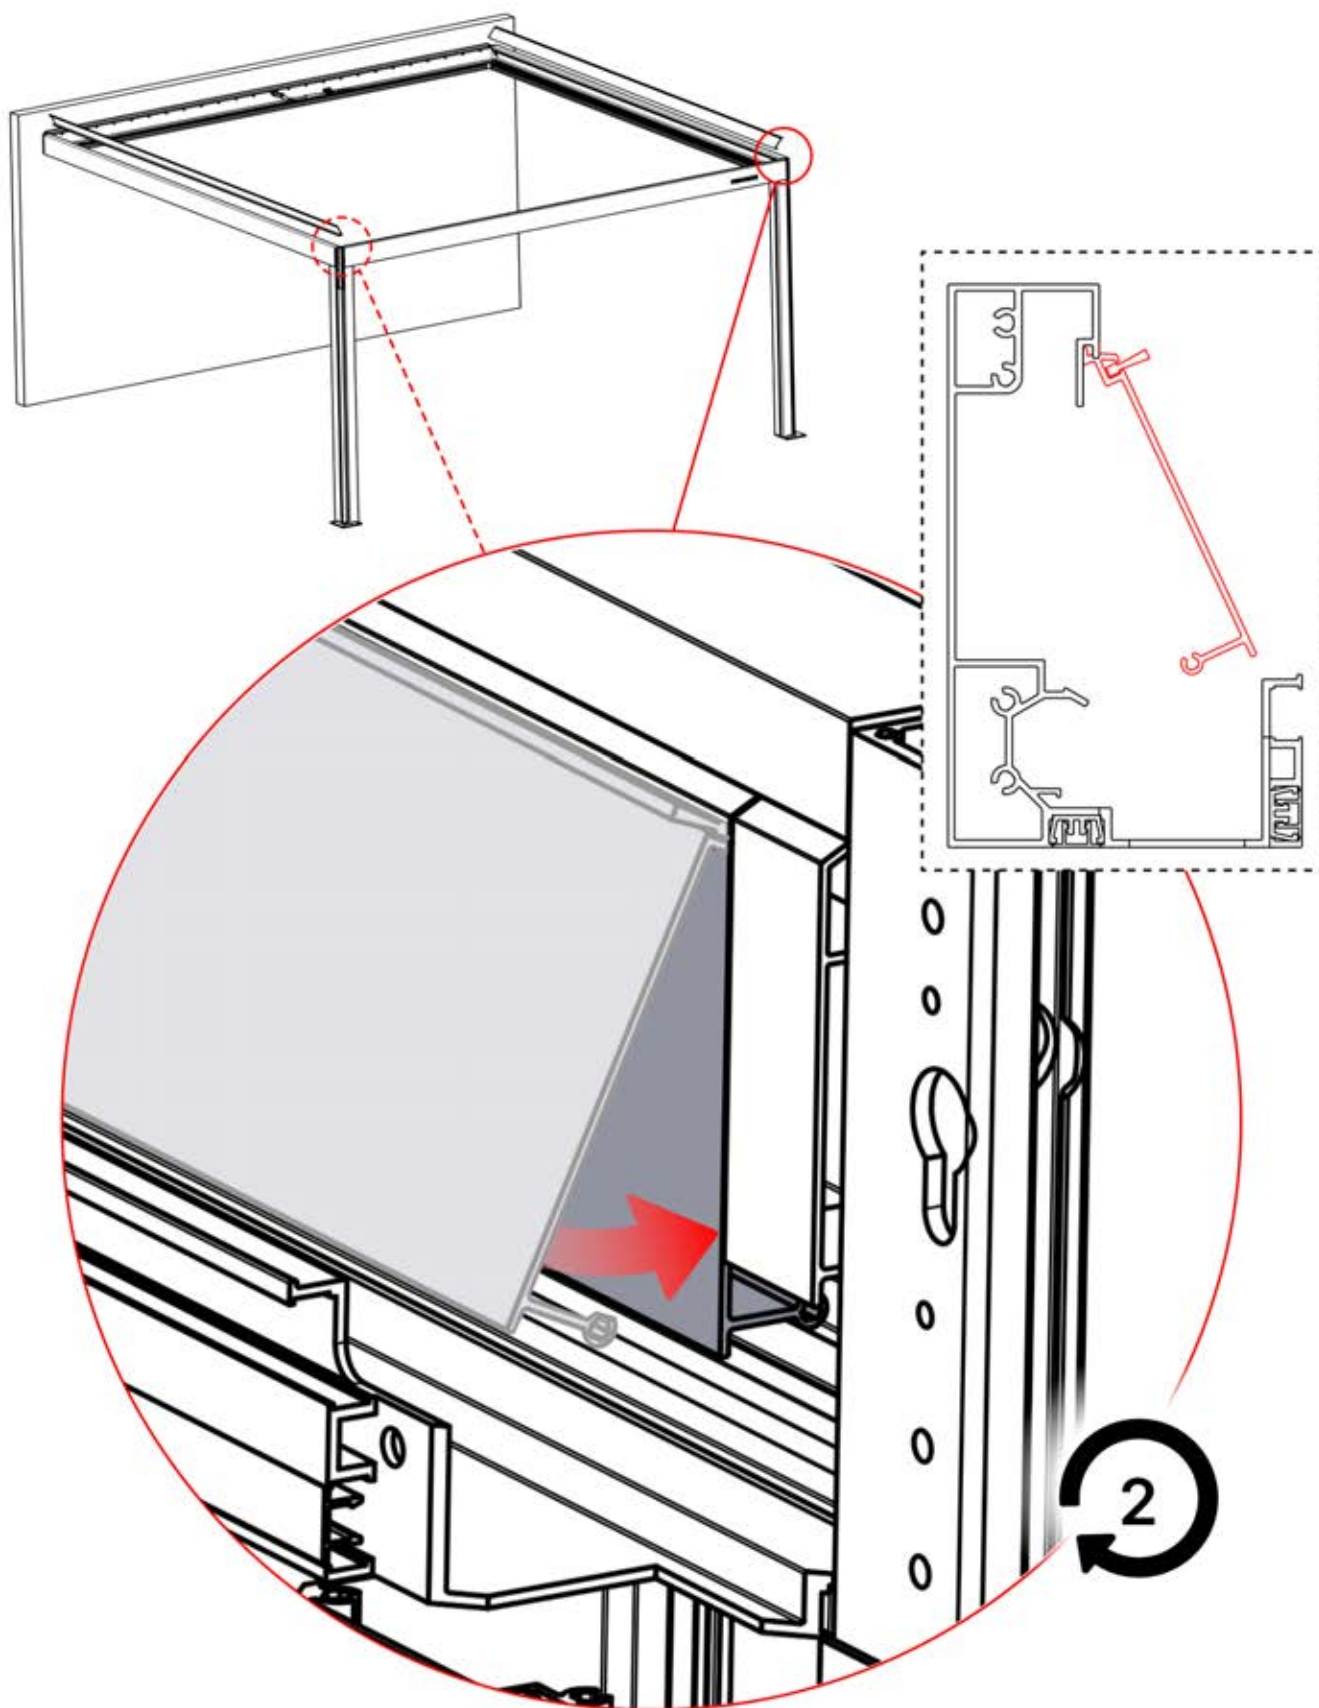

42

x1	5		PN-200003556
ANTHRACITE:	B262		2x
WHITE:	B266		
BLACK:	B264