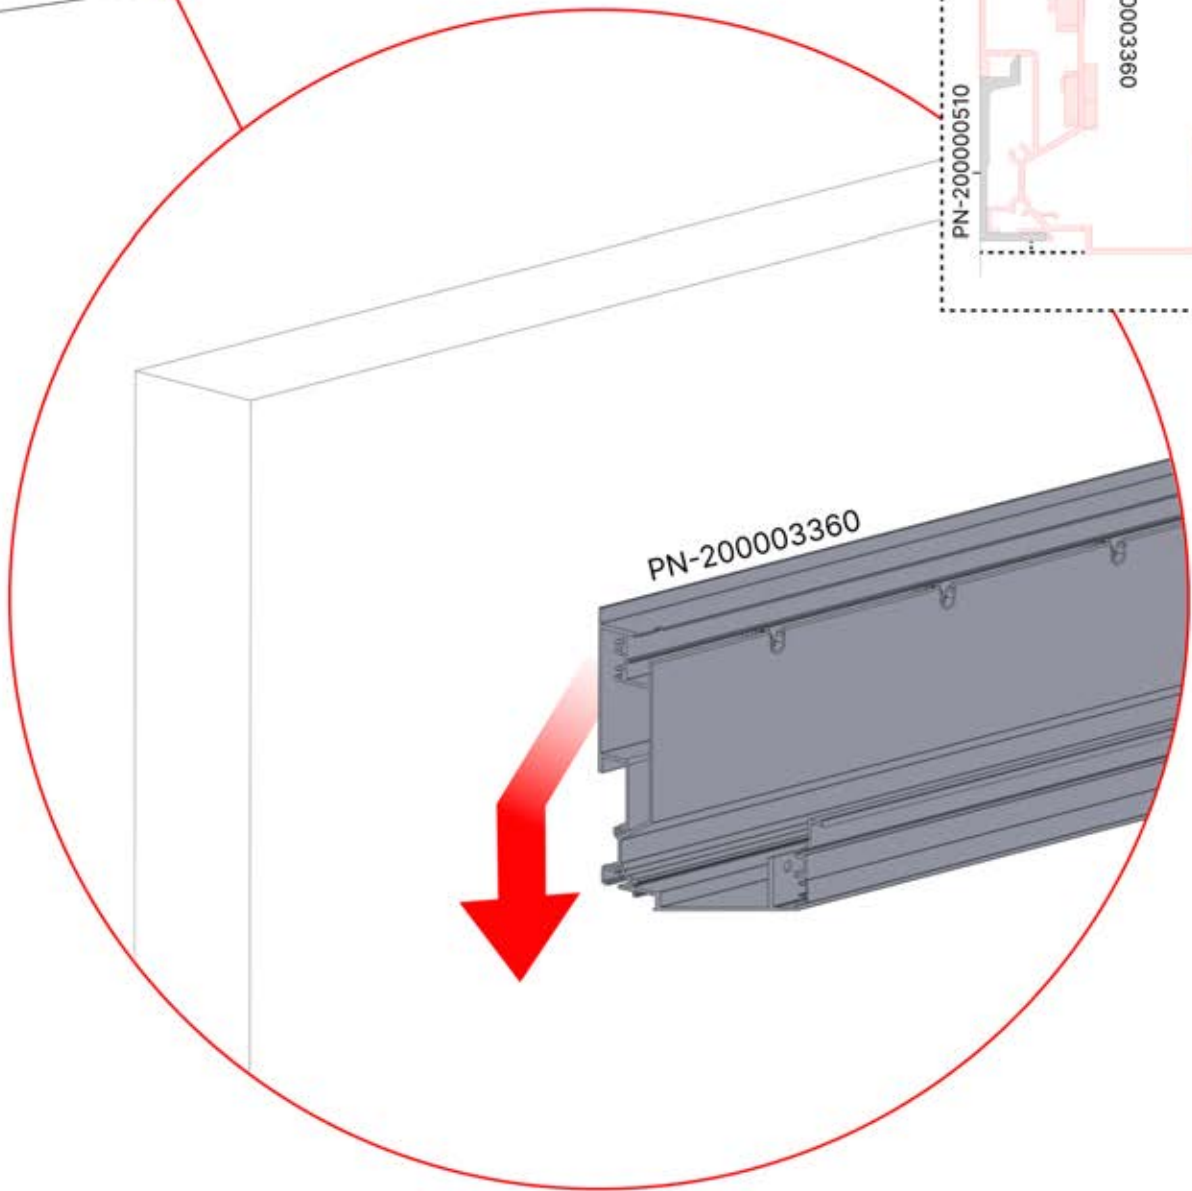

03

x7
PERGOLUX

4

ANTHRACITE: B246
WHITE: B254
BLACK: B250

PN-200003389
1x