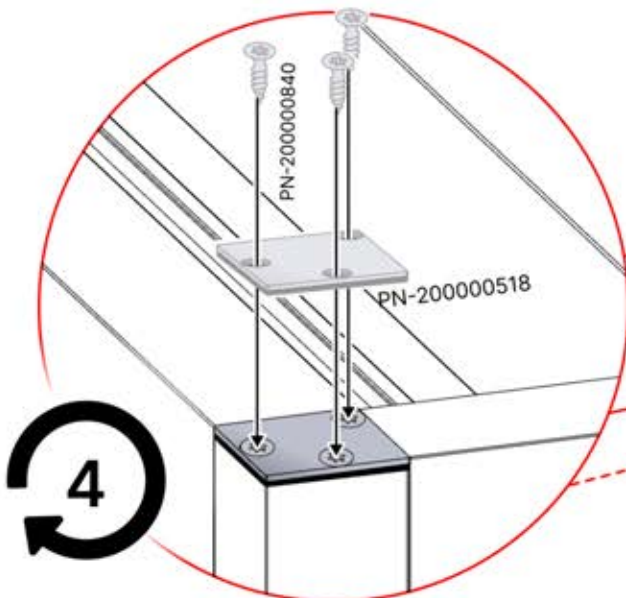

59

4

ANTHRACITE: B246
WHITE: B254
BLACK: B250

PN-200001514
4x

PN-200003323
2x

PN-200003322
2x

PN-200000840
18x