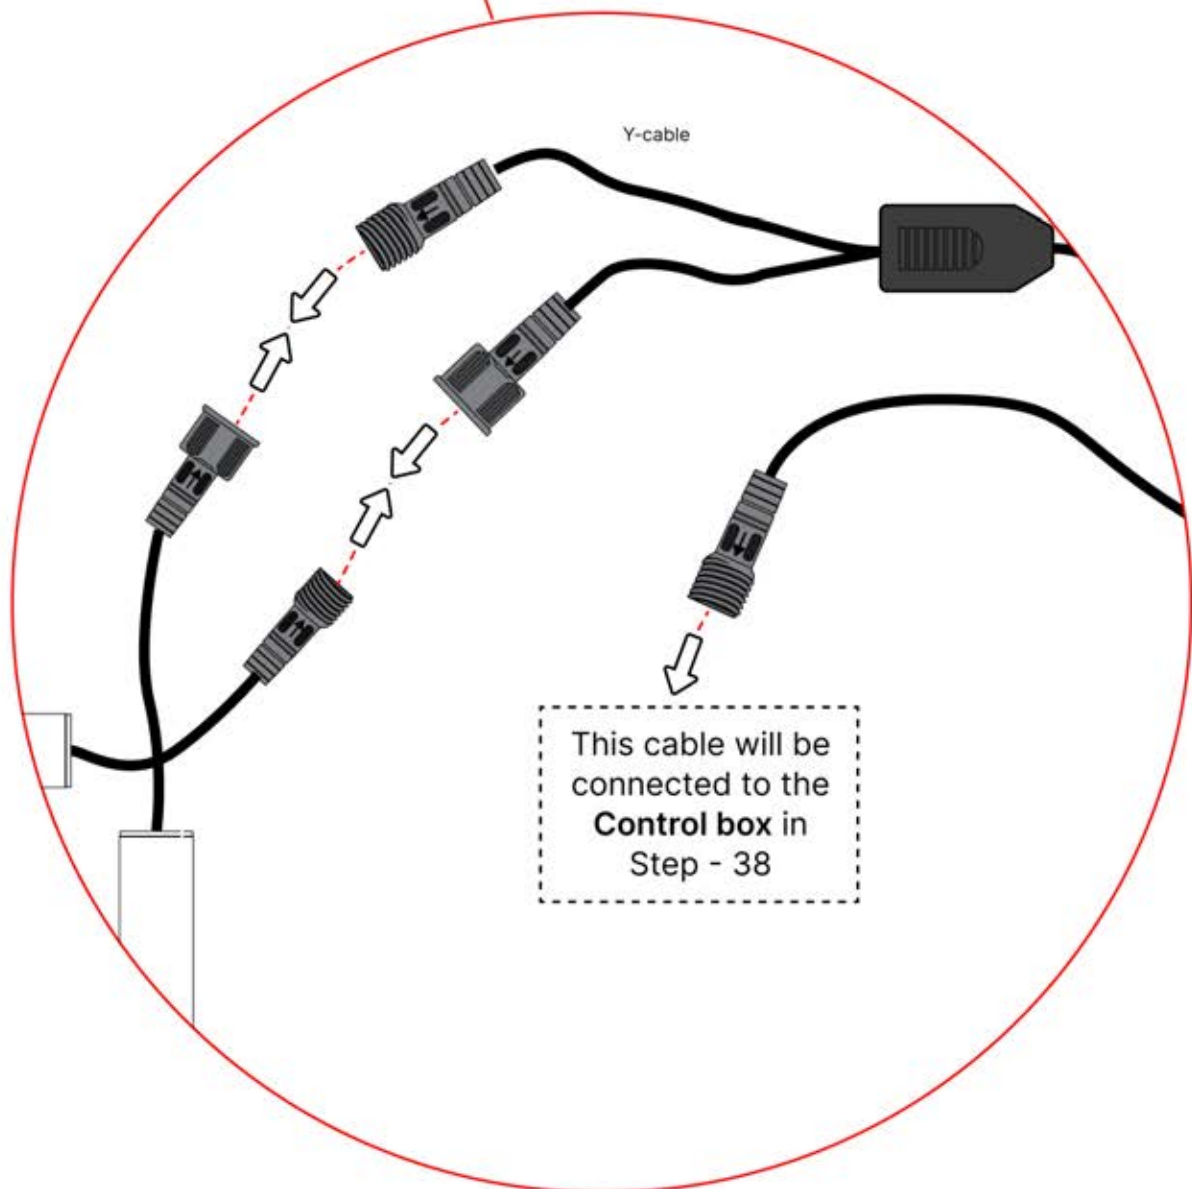

Important! Please watch all the videos before starting the assembly.

The videos contain important information relevant to the assembly process.

INFORMATION

INFORMATION

22

23

Tip: For a smoother LED installation, spray the track with soapy water before mounting.

24

25

PERGOLUX 6
WHITE / RGB LED

Y - cable
1x

This block contains the parts list for step 25. On the left, a small rectangular component is shown with the brand name 'PERGOLUX' and a circled number '6'. Below it, the text 'WHITE / RGB LED' is printed. On the right, a Y-cable is shown, which is a single cable that splits into two. The text 'Y - cable' and '1x' is positioned to the right of the cable.