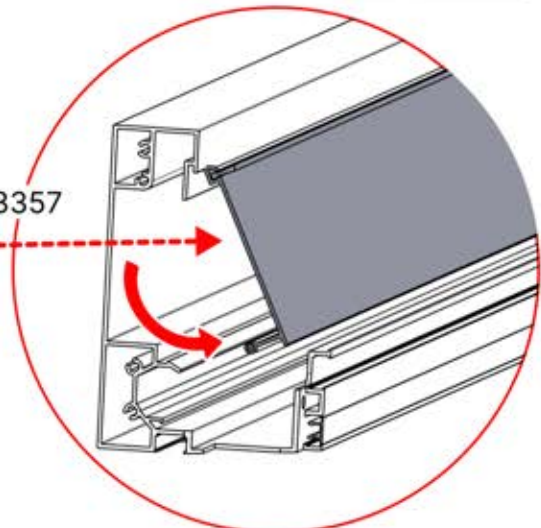

PN-200003357