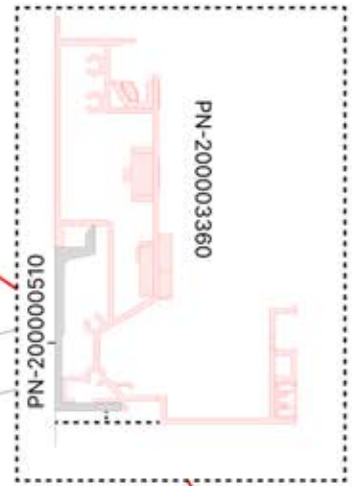

2356 mm
92 3/4"

5

03

x7
PERGOLUX

4

ANTHRACITE: B246
WHITE: B254
BLACK: B250

PN-200003389
1x

04