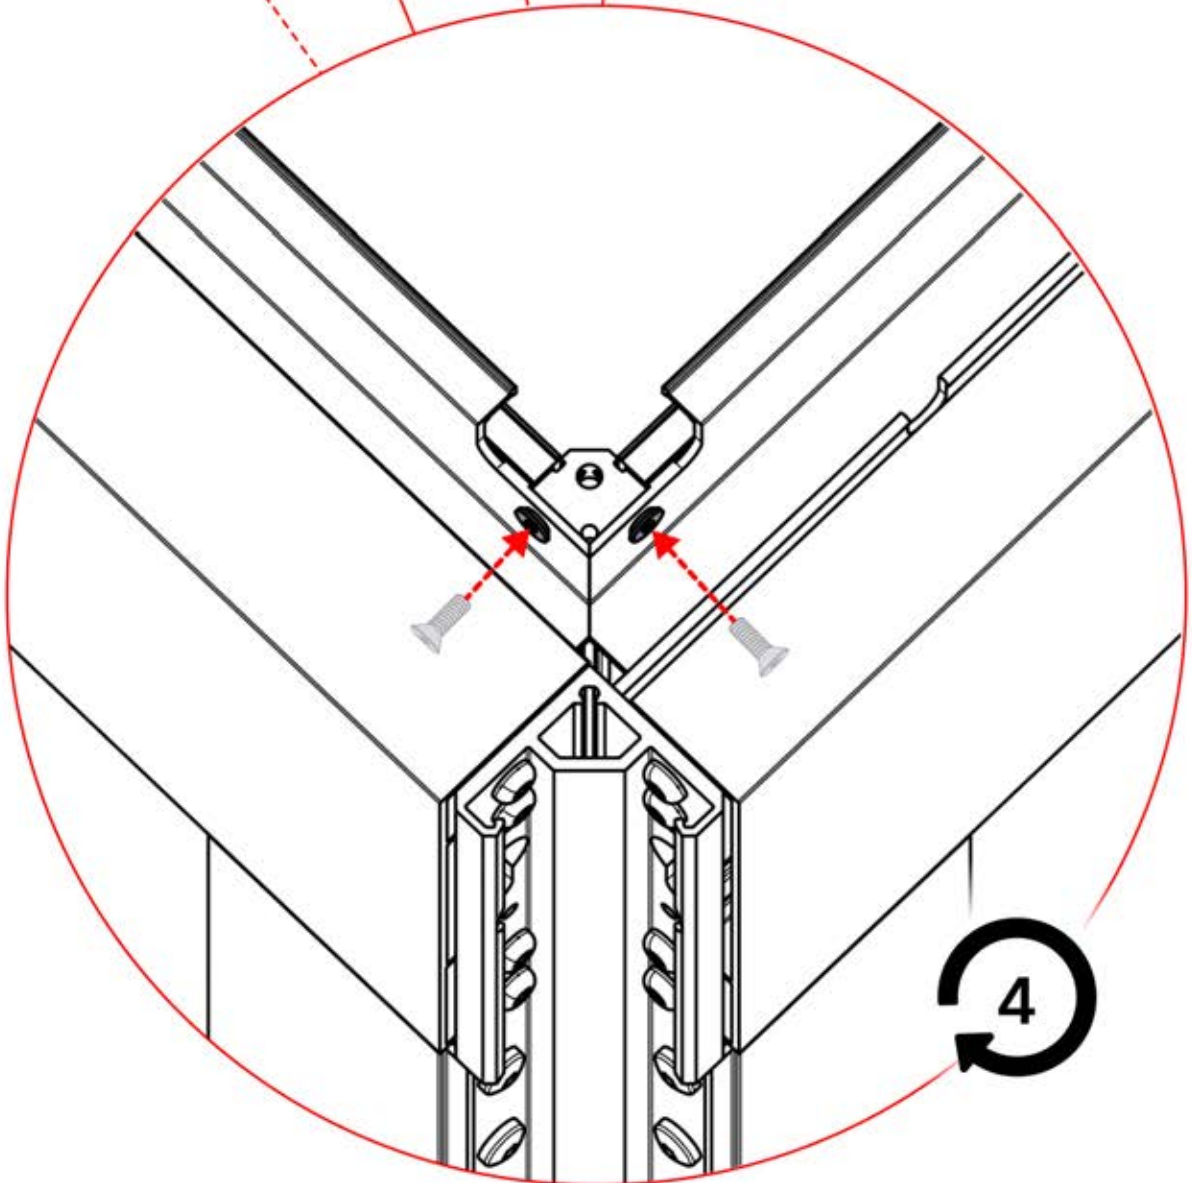

16

4

ANTHRACITE: B246
WHITE: B254
BLACK: B250

PN-200000569
8x