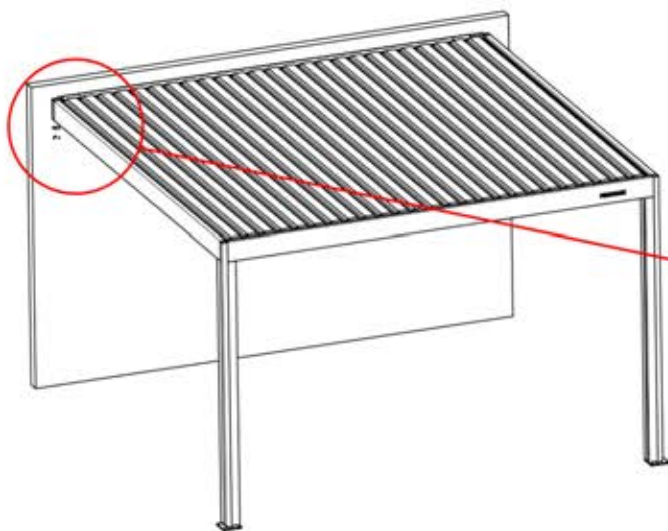

59

4

ANTHRACITE: B246
WHITE: B254
BLACK: B250

PN-200001514
4x

PN-200003323
2x

PN-200003322
2x

PN-200000840
18x