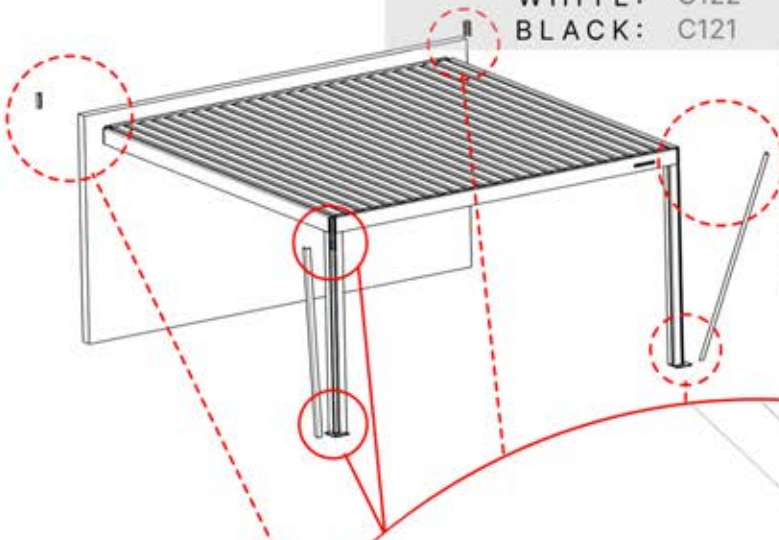

58

4

ANTHRACITE: B246
WHITE: B254
BLACK: B250

1

ANTHRACITE: C120
WHITE: C122
BLACK: C121