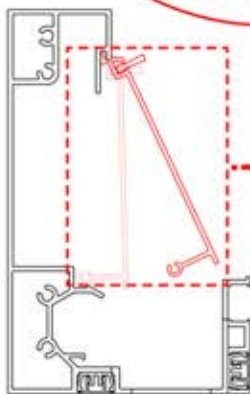

PN-200003357