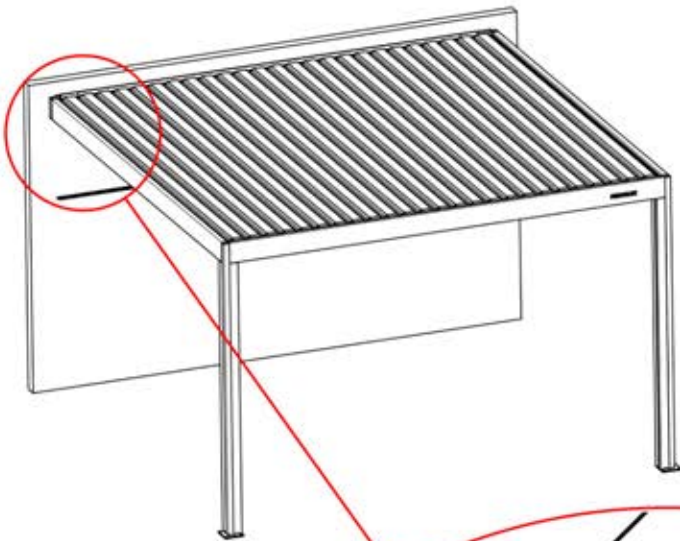

PN-200003332
1x

62

PERGOLUX | PERGOLA PRO WALL MOUNTED S4

3 X 5 M / 10' x 16'