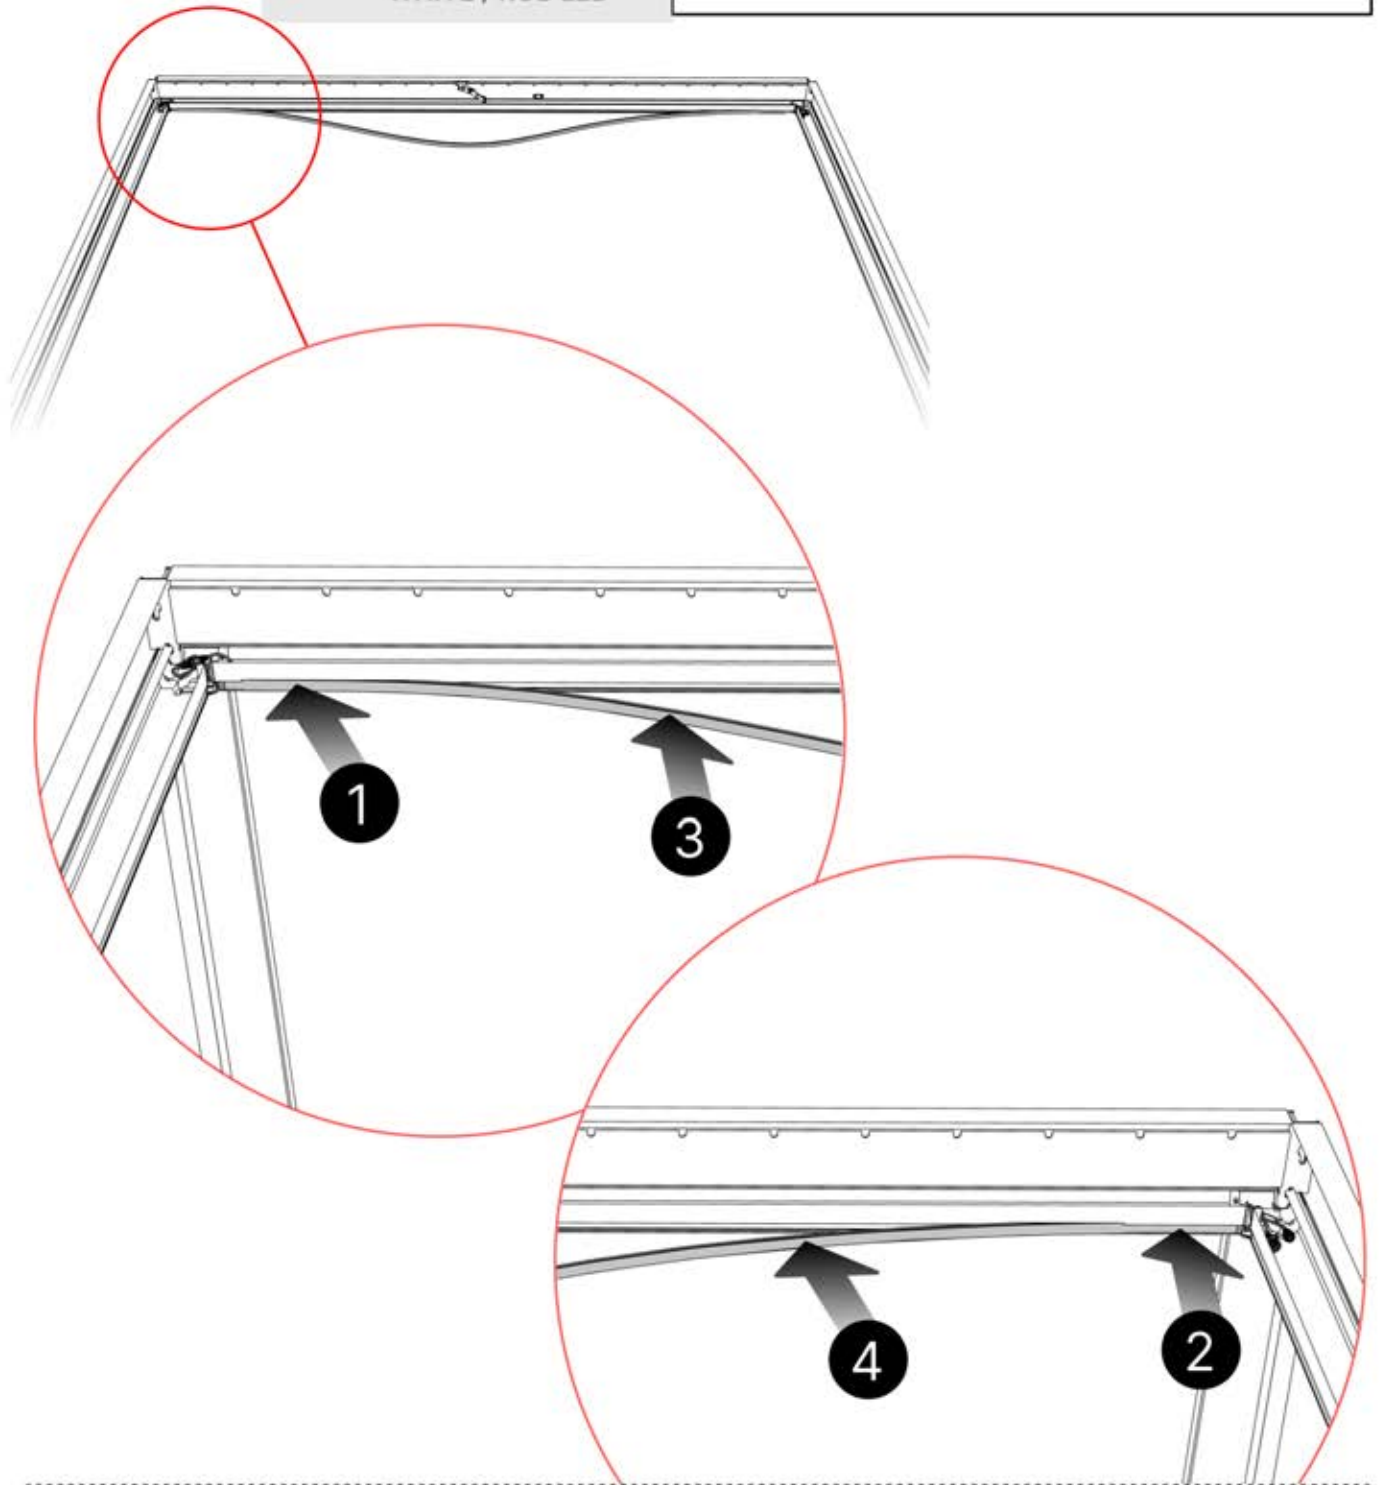

Important! Please watch all the videos before starting the assembly.

The videos contain important information relevant to the assembly process.

INFORMATION

INFORMATION

22

23

Tip: For a smoother LED installation, spray the track with soapy water before mounting.