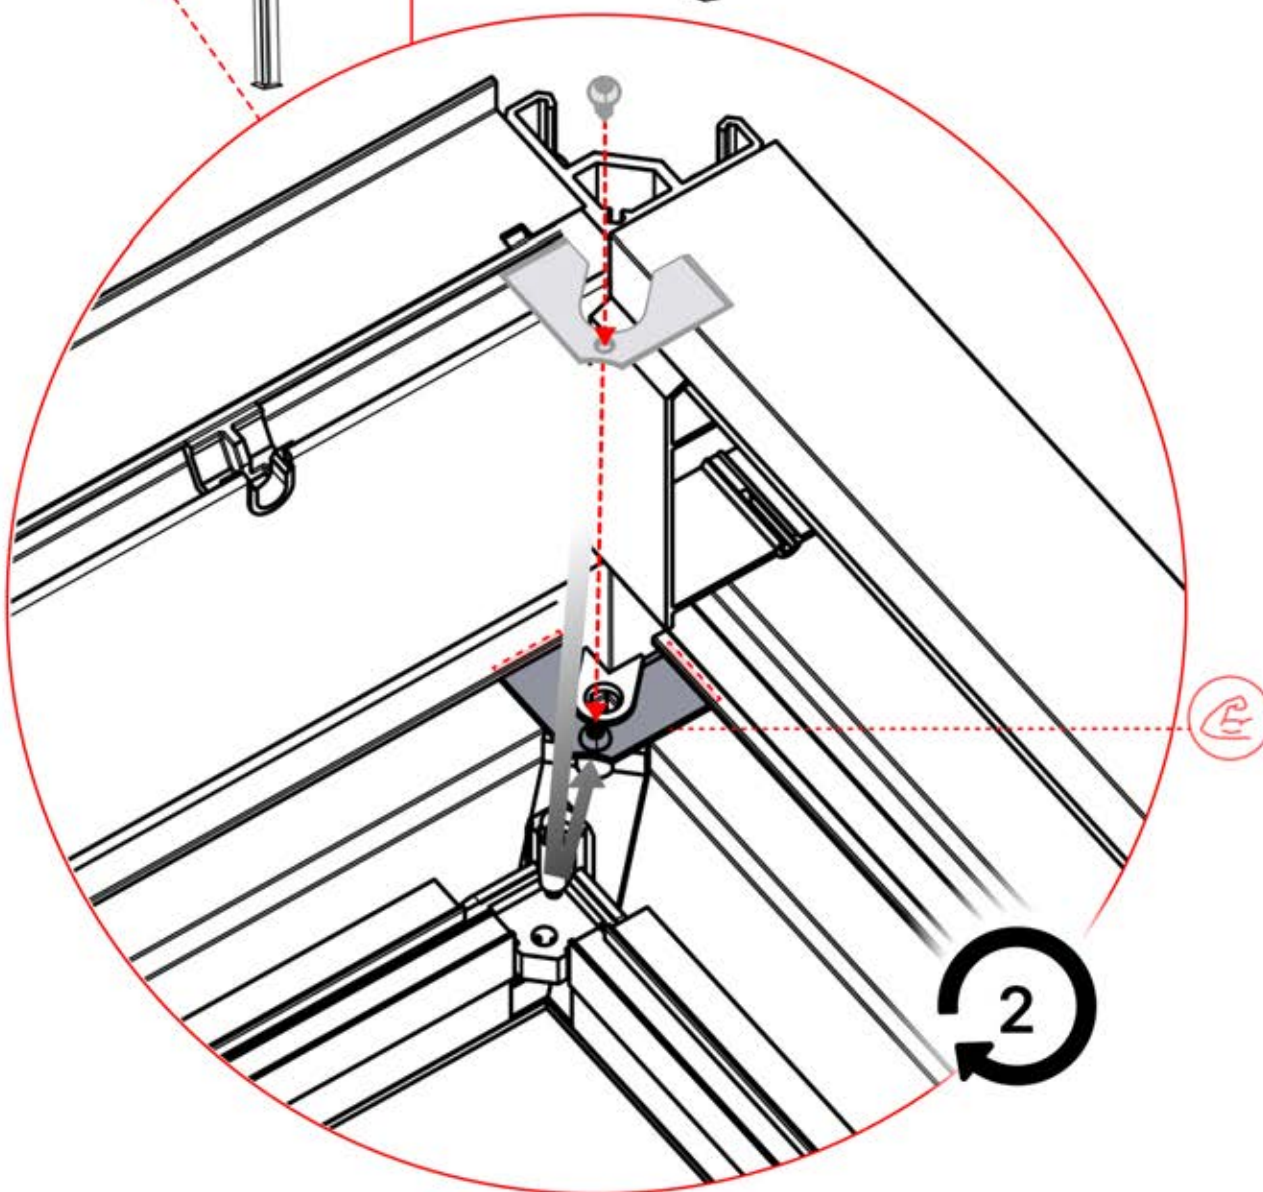

4

ANTHRACITE: B246
WHITE: B254
BLACK: B250

PN-200002618
2x

PN-200000571
2x

3.5x8
6 x 5/16"

IMPORTANT INFORMATION

Handle with care.

When installing the light strip, do not pull or bend the wires on both sides with force, as this may cause the solder joints to fall off.