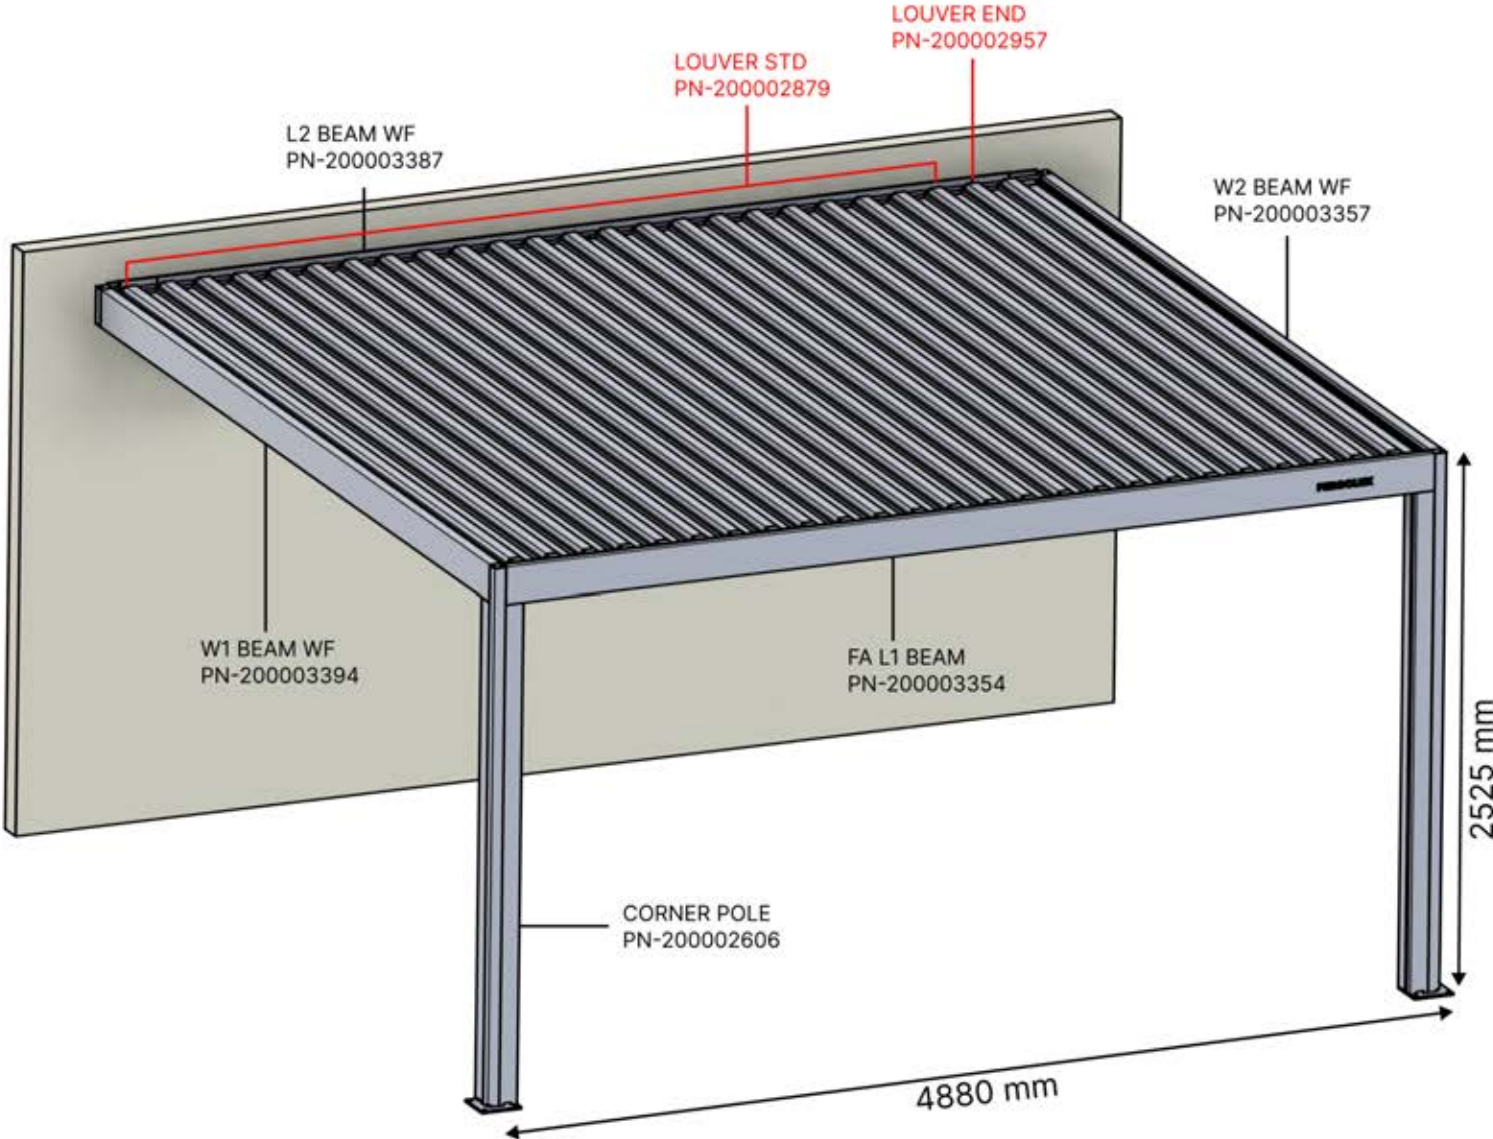

Matter + Smart home can be connected at anytime by simply scanning the QR code provided

CONTROL BOX

[View Manual](#)

3 x 5 M / 10' x 16'

3 × 5 M / 10' x 16'

INFORMATION

Are you installing a screen, slat wall or glass wall?