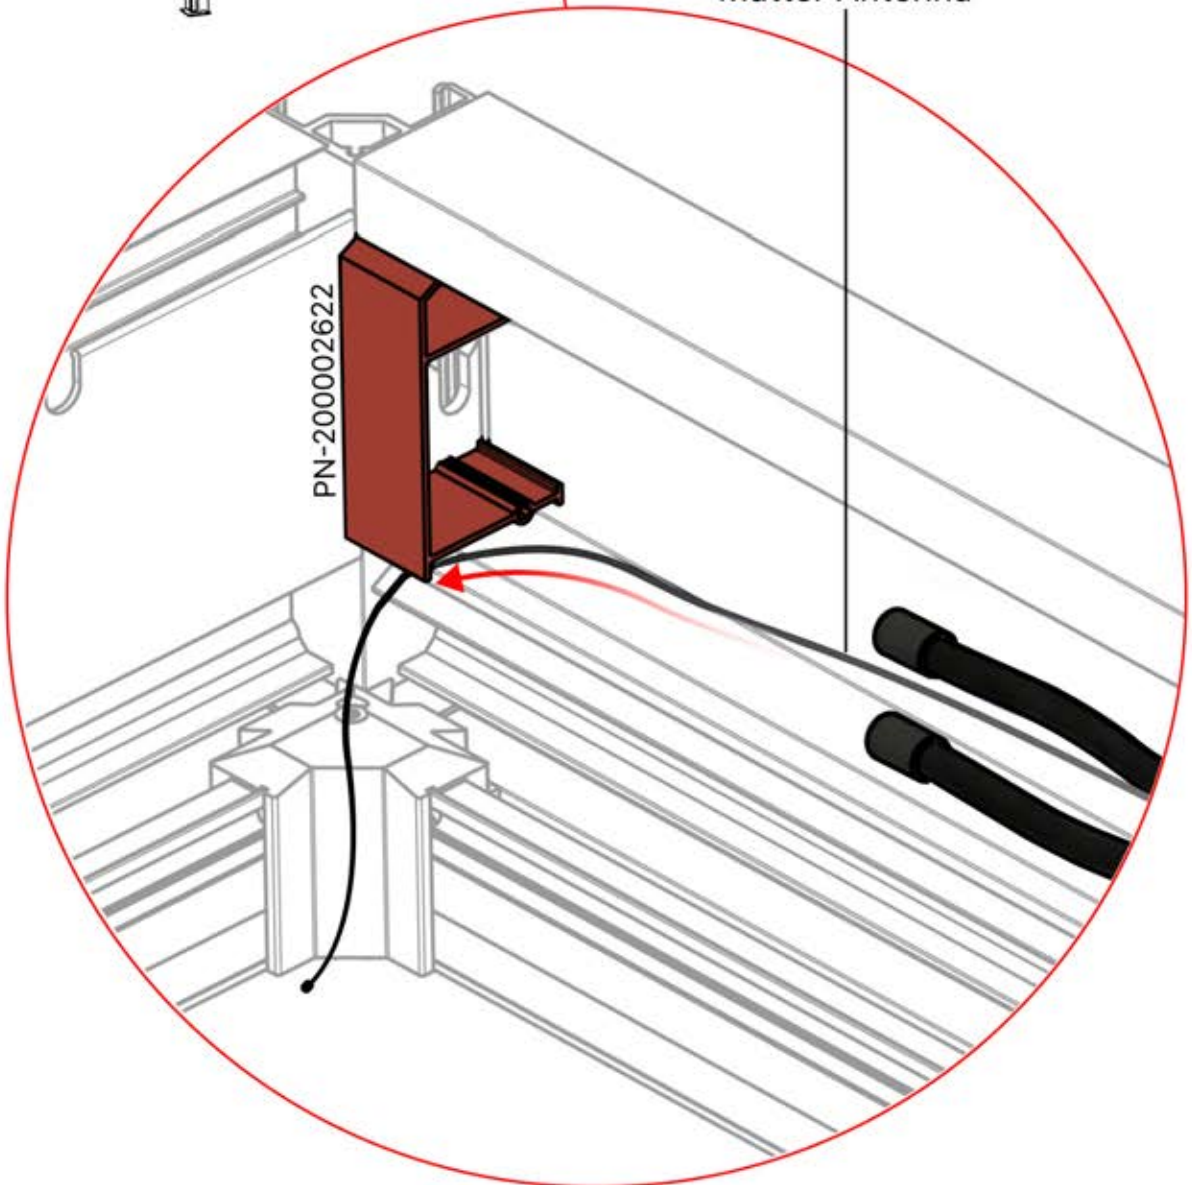

Route the Matter
Antenna and place it
below the highlighted
part(PN-200002622).

Matter Antenna