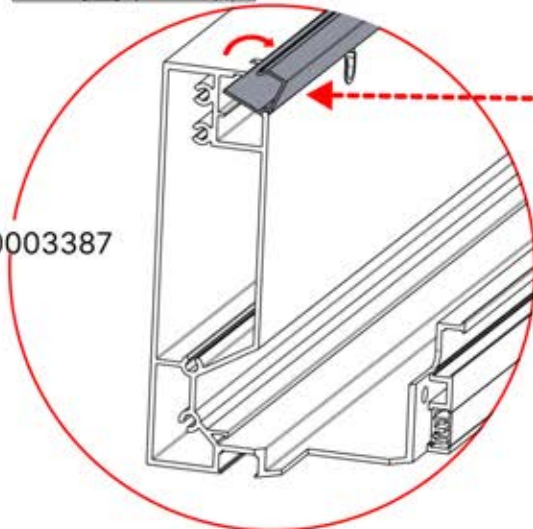

PN-200003387