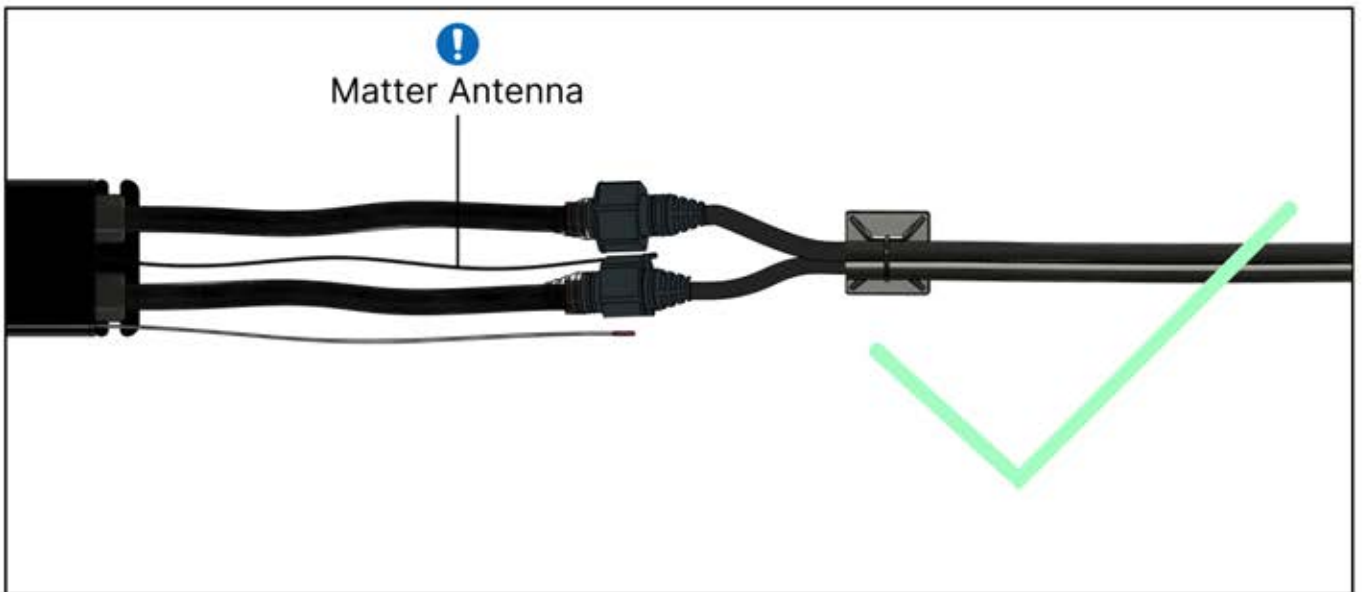

Follow the instructions in the heater assembly manual.

2

It's time to connect the motor and LED lights to the pergola control box.

Follow the instruction in the assembly manual.

40

 <p>CONTROL BOX</p>	S4	PN-200002683 5x
<p>! Keep the Matter Antenna wire free and do not tie them with LED and Motor wire</p>		PN-200002684 10x