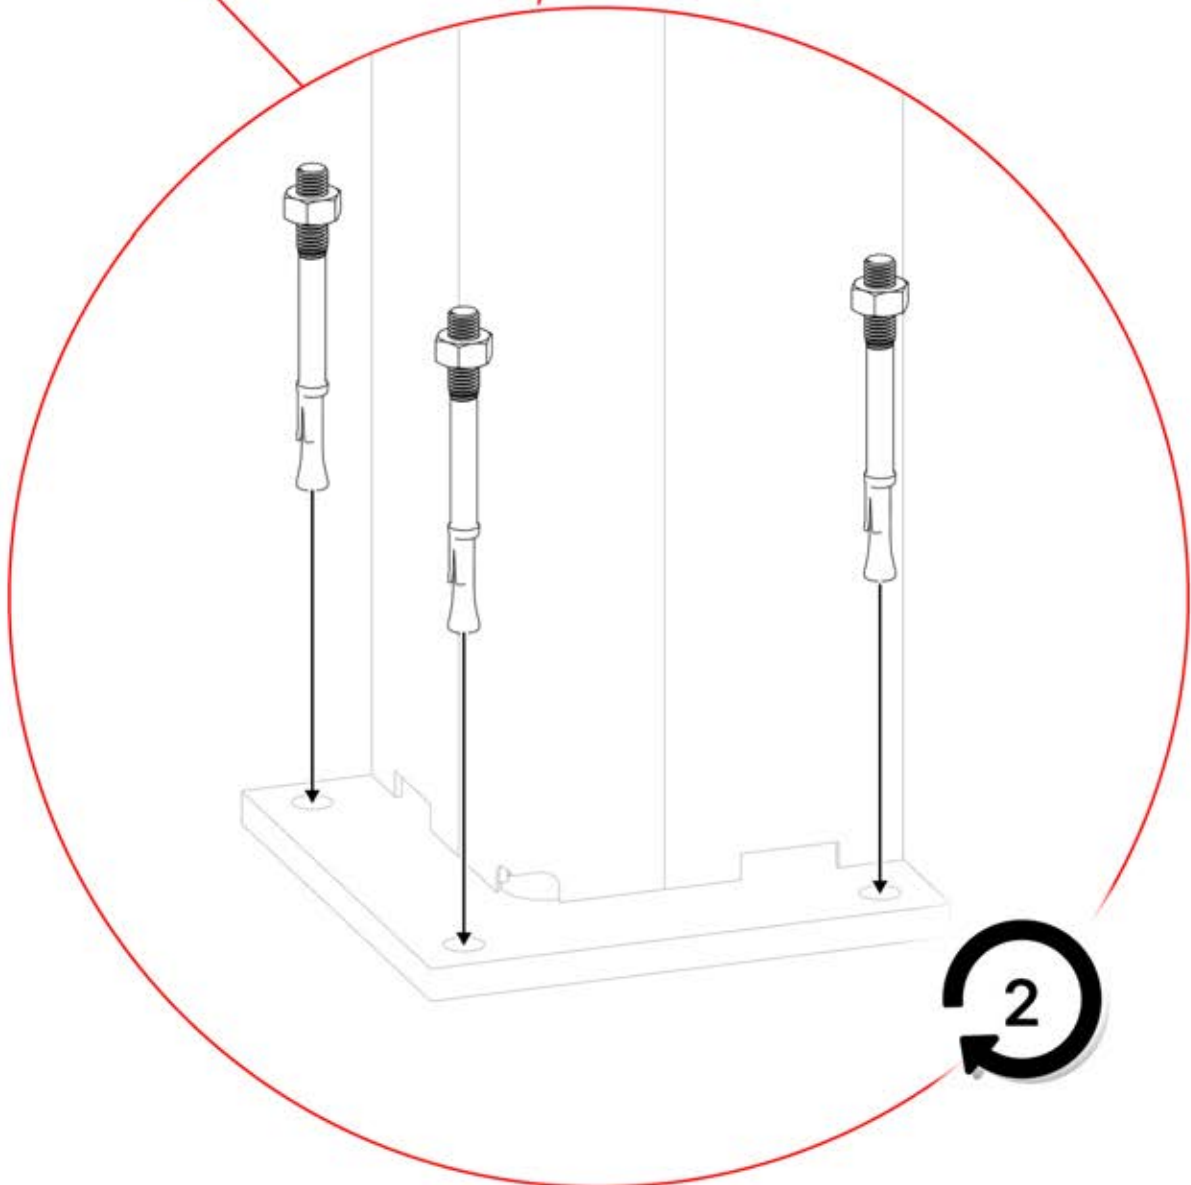

PN-200003332
1x

62

PERGOLUX | PERGOLA PRO WALL MOUNTED S4

3 X 5 M / 10' x 16'