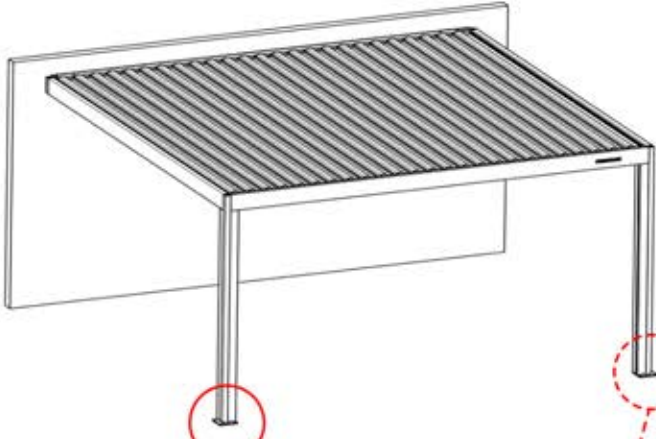

PN-200003332
1x

62

PERGOLUX | PERGOLA PRO WALL MOUNTED S4

3 X 5 M / 10' x 16'