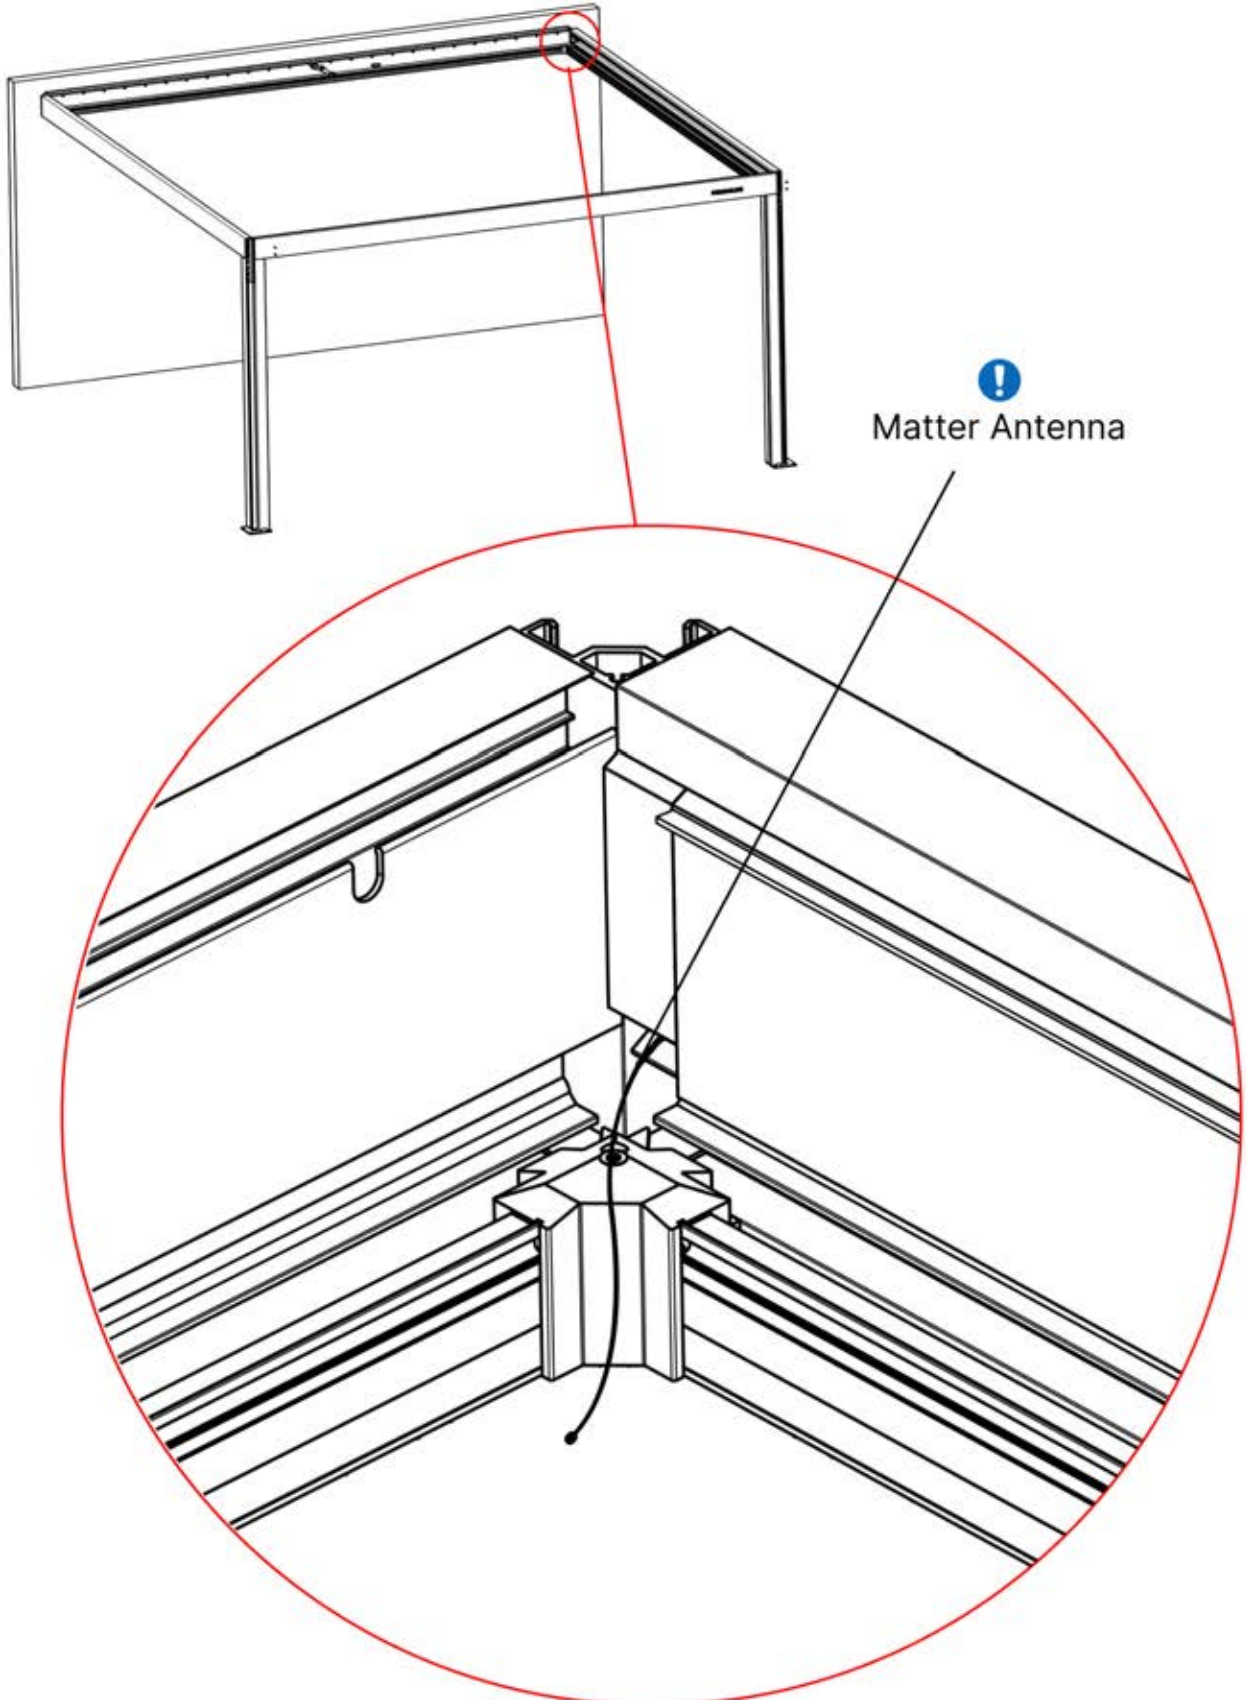

INFORMATION