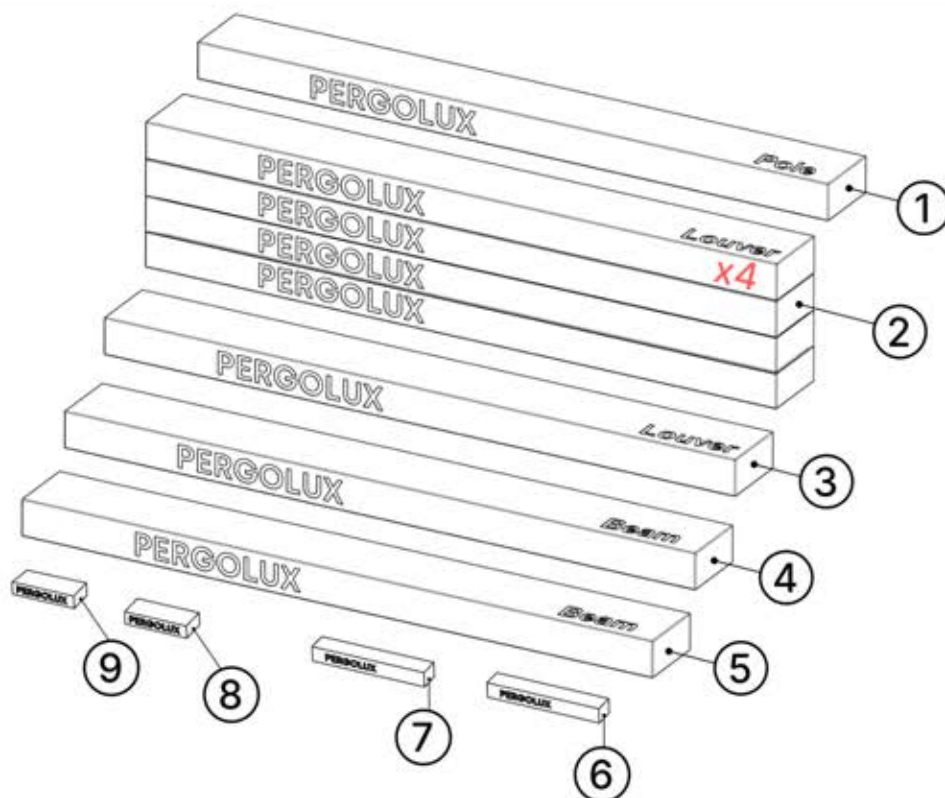

INFORMATION

3mm, 4mm, 5mm

TX15, TX20, TX25, TX30

PACKAGE OVERVIEW

ORDER	ANTHRACITE	WHITE	BLACK
①	C120	C122	C121
②	L221	L225	L223
③	L233	L237	L235
④	B244	B252	B248
⑤	B262	B266	B264
⑥	WHITE / RGB LED		
⑦	MOTOR		
⑧	CONTROL BOX		
⑨	POWER CABLE		