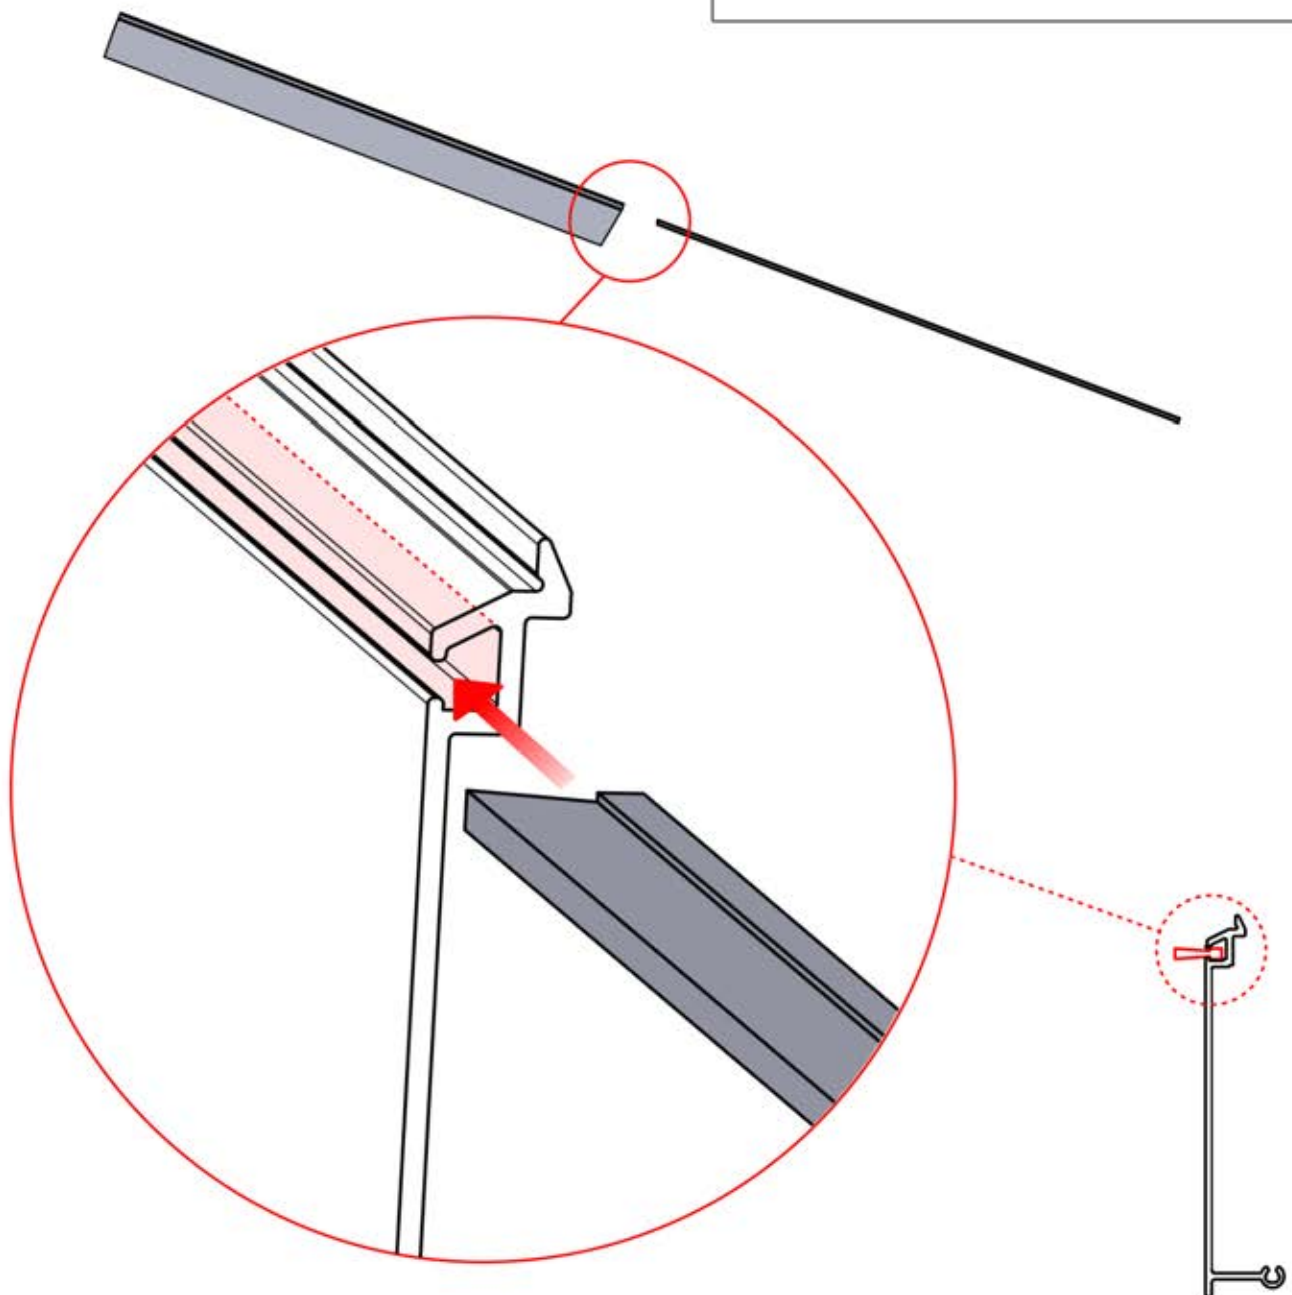

41

Route the Matter
Antenna and place it
below the highlighted
part(PN-200002622).

Matter Antenna

INFORMATION

			PN-200003556 2x
ANTHRACITE: B262 WHITE: B266 BLACK: B264			PN-200003043 2x

42

 x1	5		PN-200003556
ANTHRACITE:	B262		2x
WHITE:	B266		
BLACK:	B264		