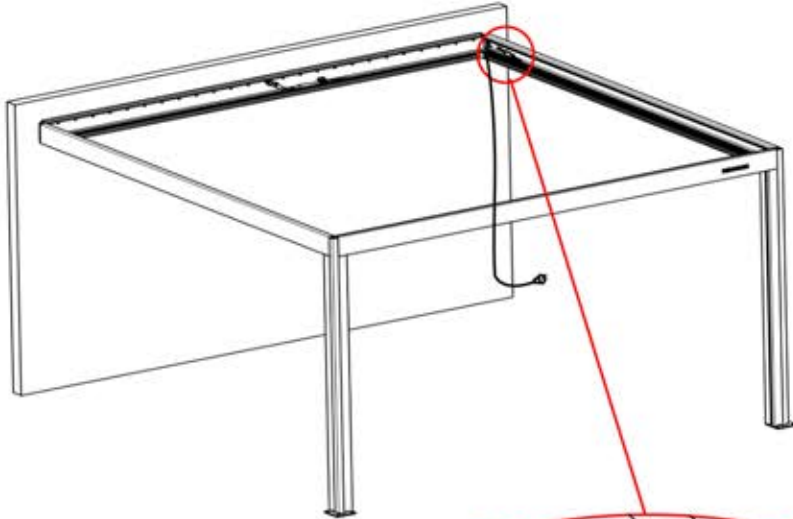

36

!
Power Cable can be
routed through all
the Poles.