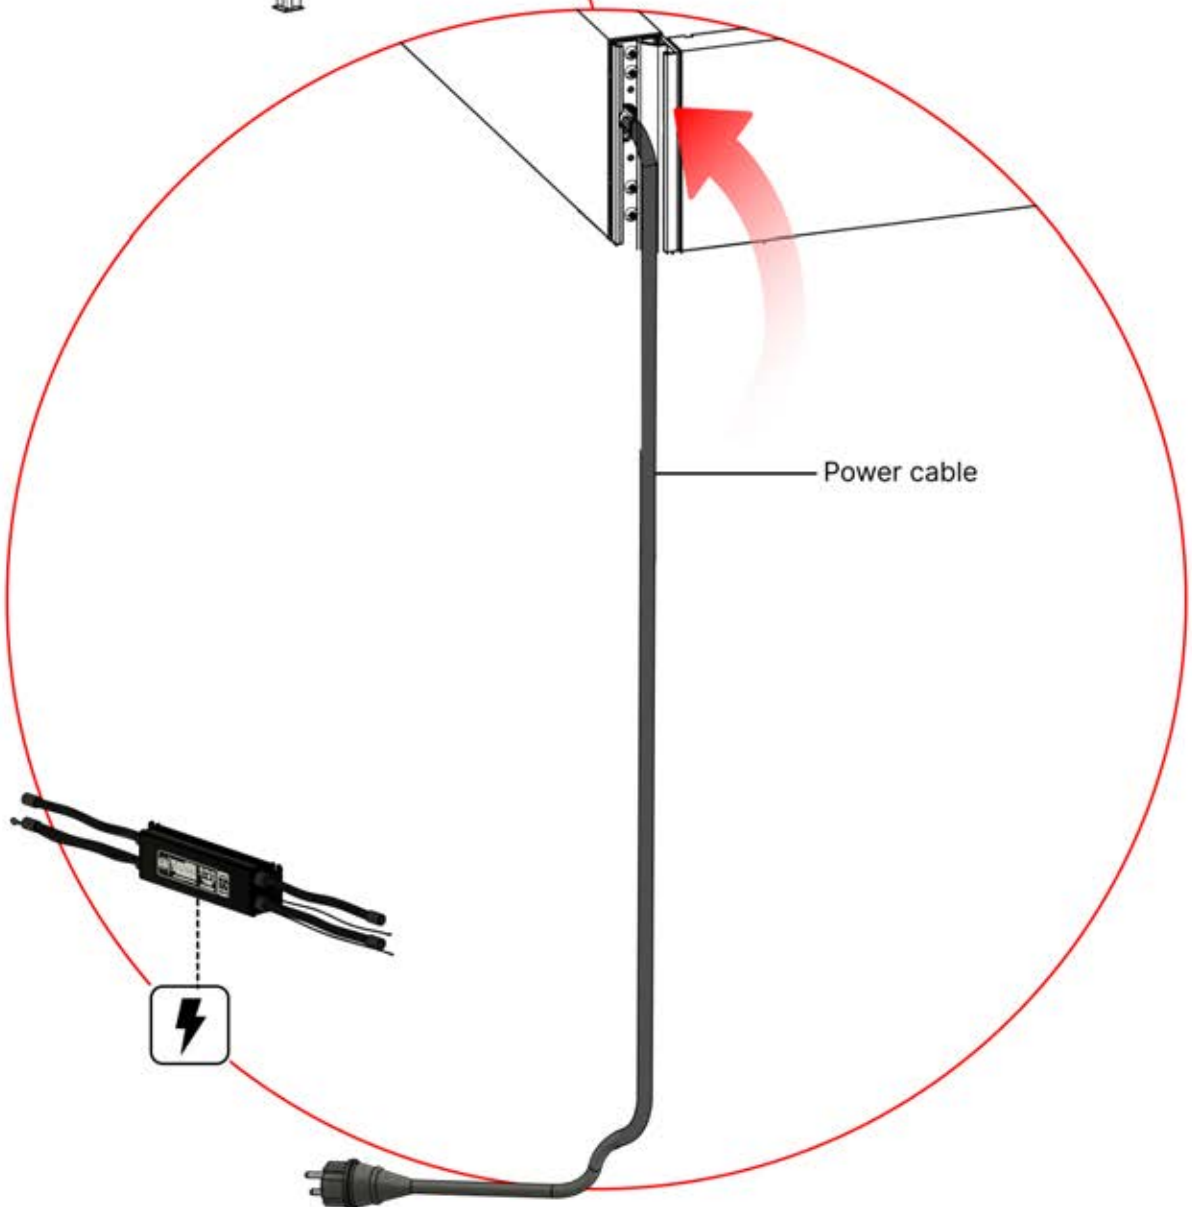

Note: The illustration shows the hole location for a right-corner assembly; if routing from the left corner, drill the hole on the opposite side.

33

!
Control Box can be installed on Preferred W BEAM

34

 **Connect grounding wire before connecting to power!**

35

36

!
Power Cable can be
routed through all
the Poles.

37

38

39

1

If you are going to install a heater, do it now.