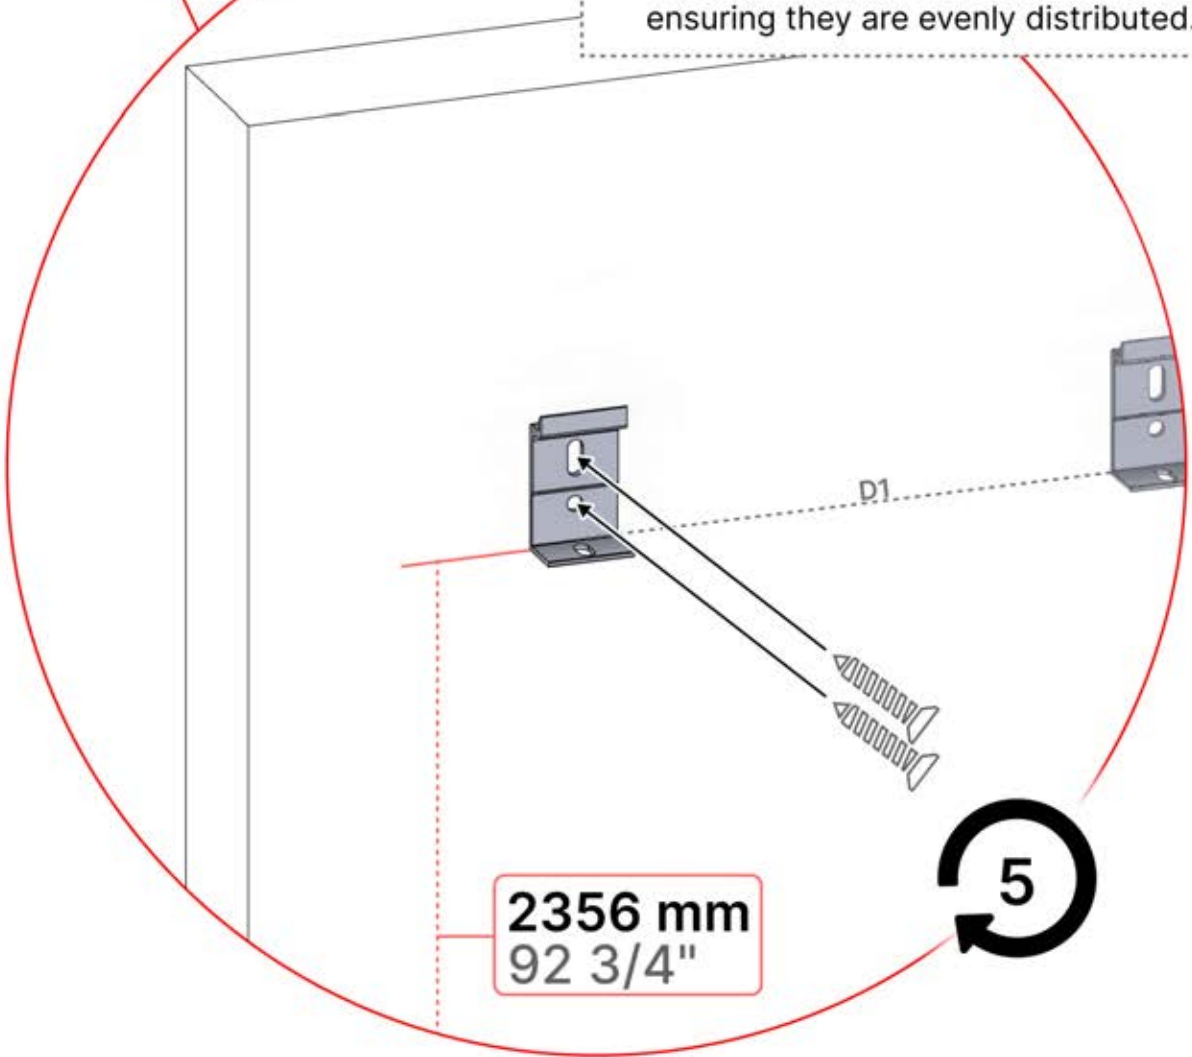

ANTHRACITE: B246
WHITE: B254
BLACK: B250

PN-200000510
5x

x10

Install the first and last wall mount brackets (PN-200000510) 4500 mm apart. Position the remaining brackets in between, ensuring they are evenly distributed.