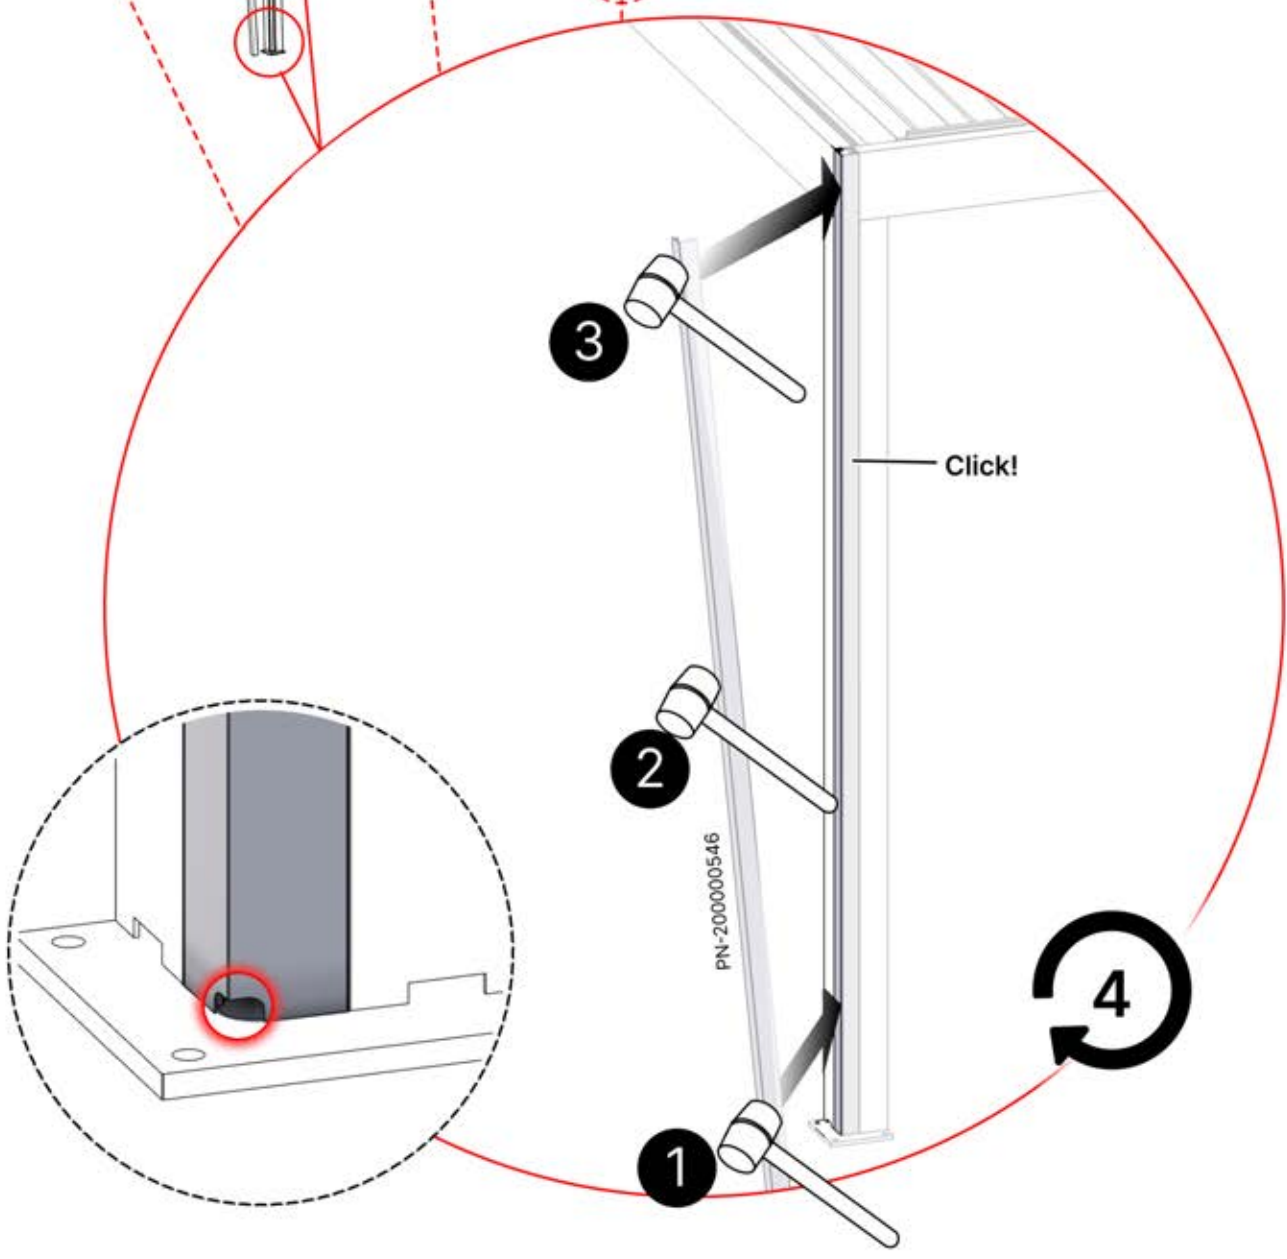

58

4

ANTHRACITE: B246
WHITE: B254
BLACK: B250

1

ANTHRACITE: C120
WHITE: C122
BLACK: C121