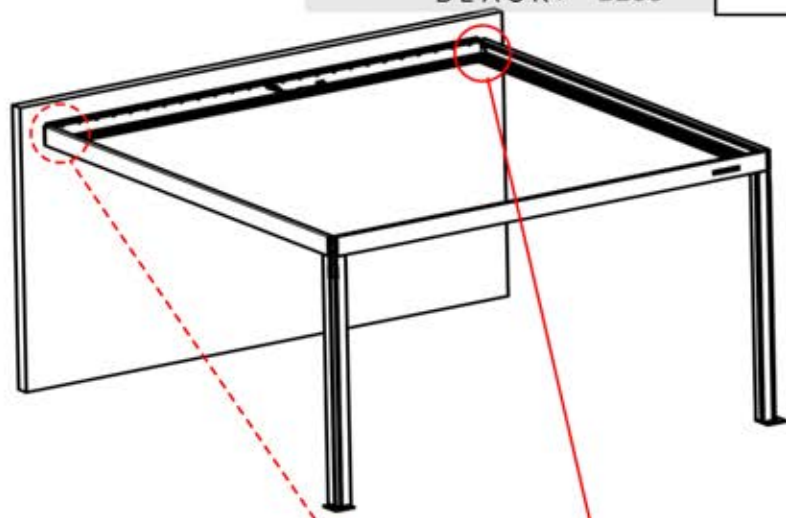

26

x1
PERGOLUX

4

ANTHRACITE: B246
WHITE: B254
BLACK: B250

PN-200000516
2x