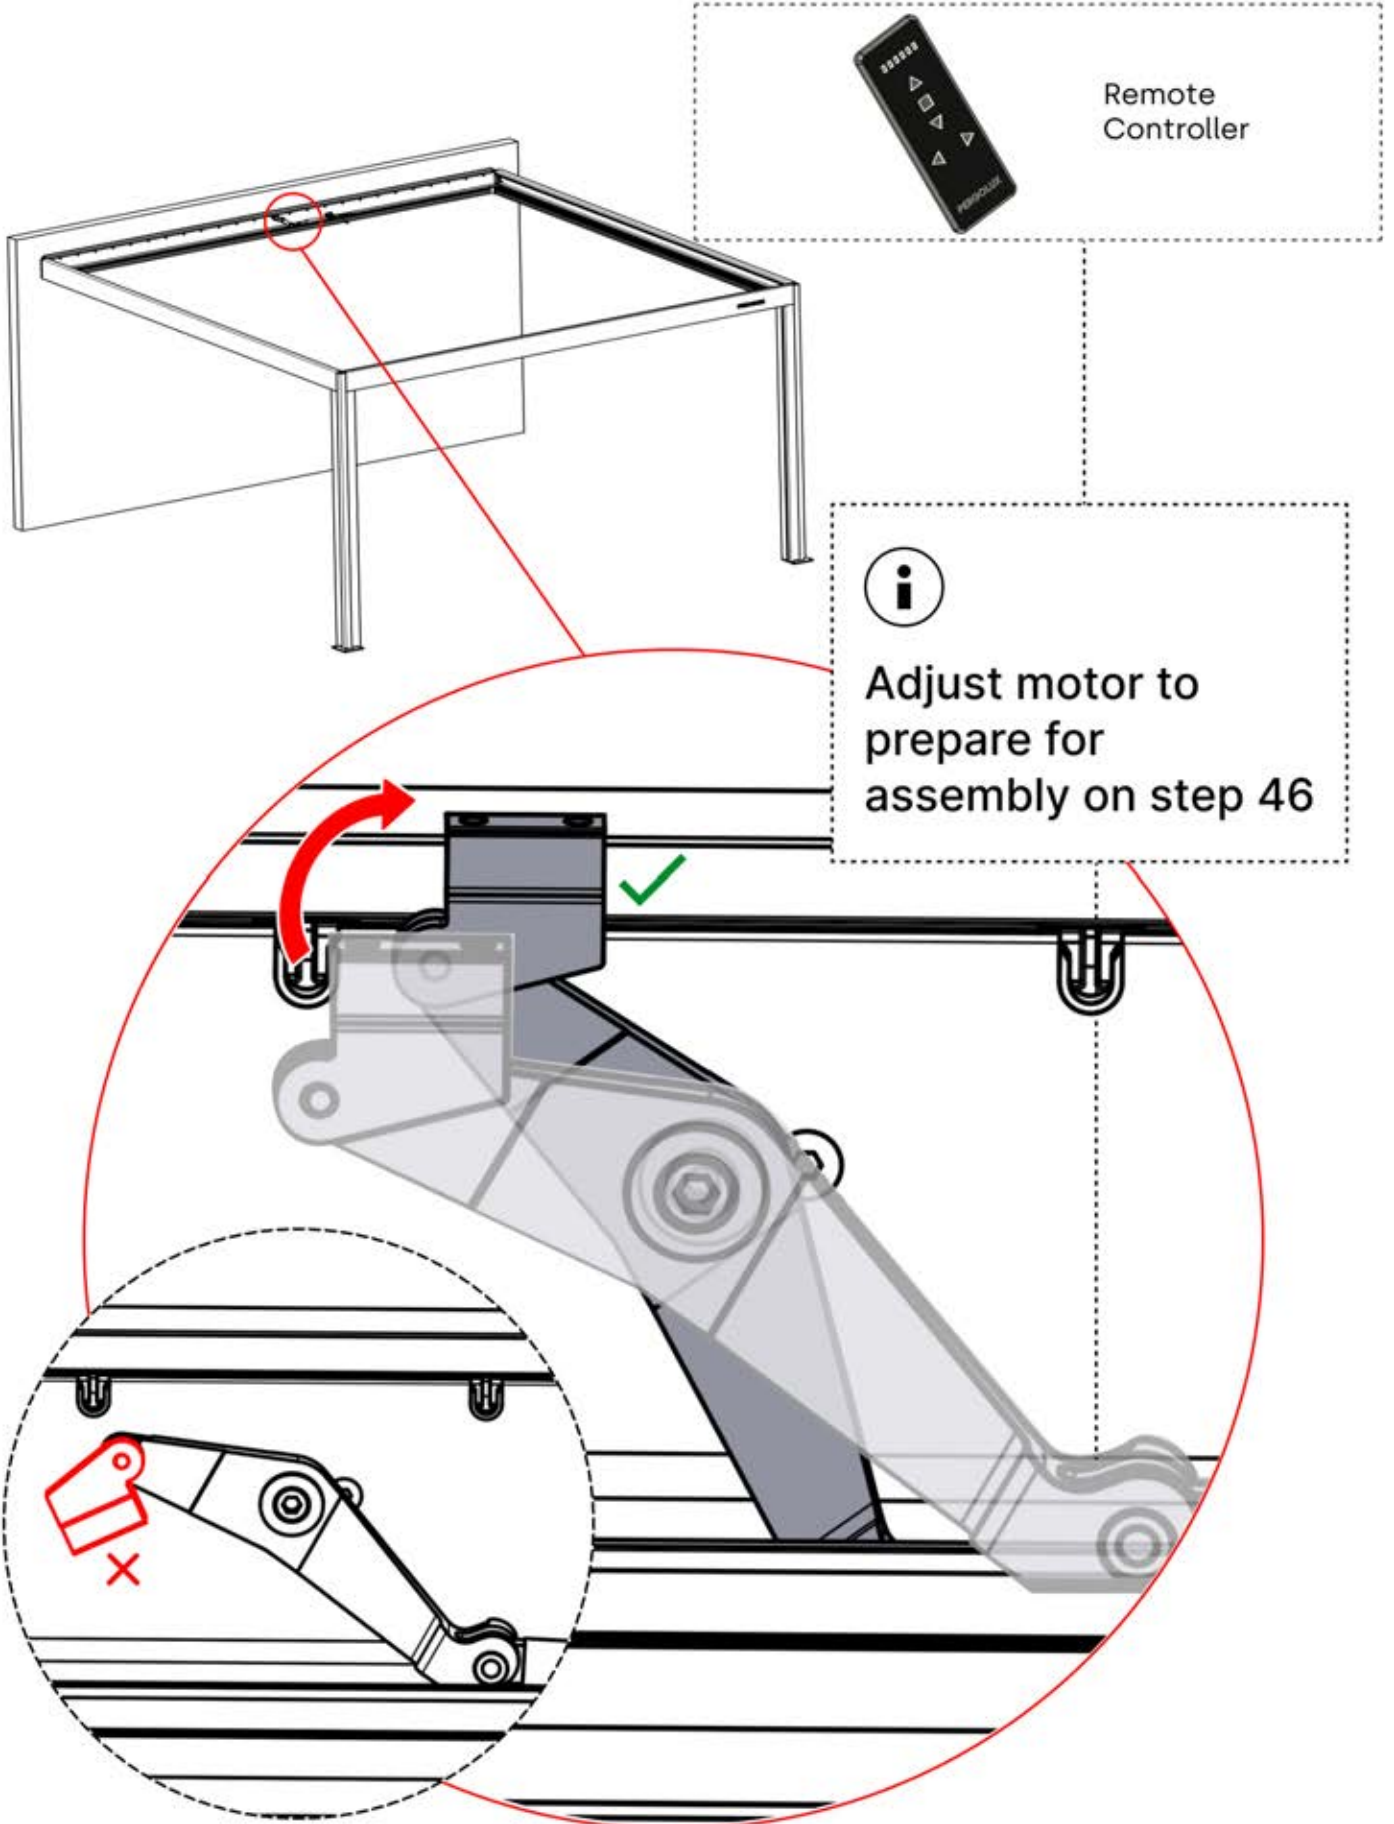

INFORMATION

43

45

46

4

ANTHRACITE: B246
WHITE: B254
BLACK: B250

ITEMS IN BOX

PLR 150 G2 PRO LOUVER END FS 4M
PACKAGE