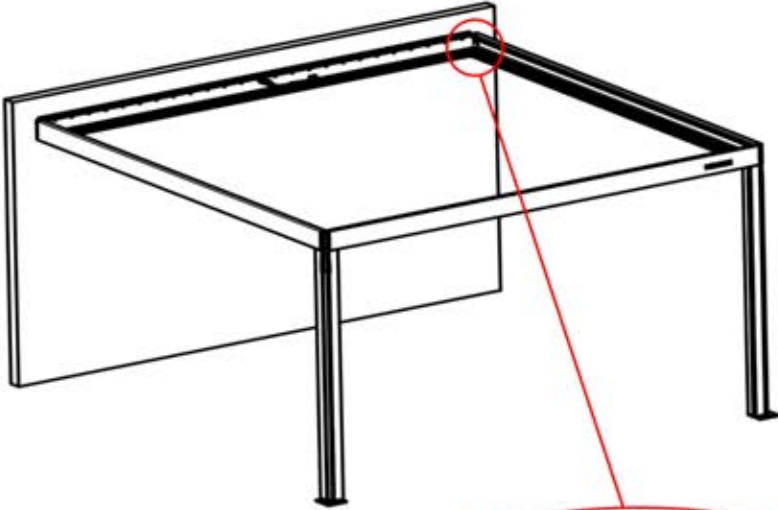

24

25

PERGOLUX 6
WHITE / RGB LED

Y - cable
1x

This block contains the parts list for step 25. On the left, a small rectangular component is shown with the brand name 'PERGOLUX' and a circled number '6'. Below it, the text 'WHITE / RGB LED' is printed. On the right, a Y-cable is shown, which is a single cable that splits into two. The text 'Y - cable' and '1x' is positioned to the right of the cable.