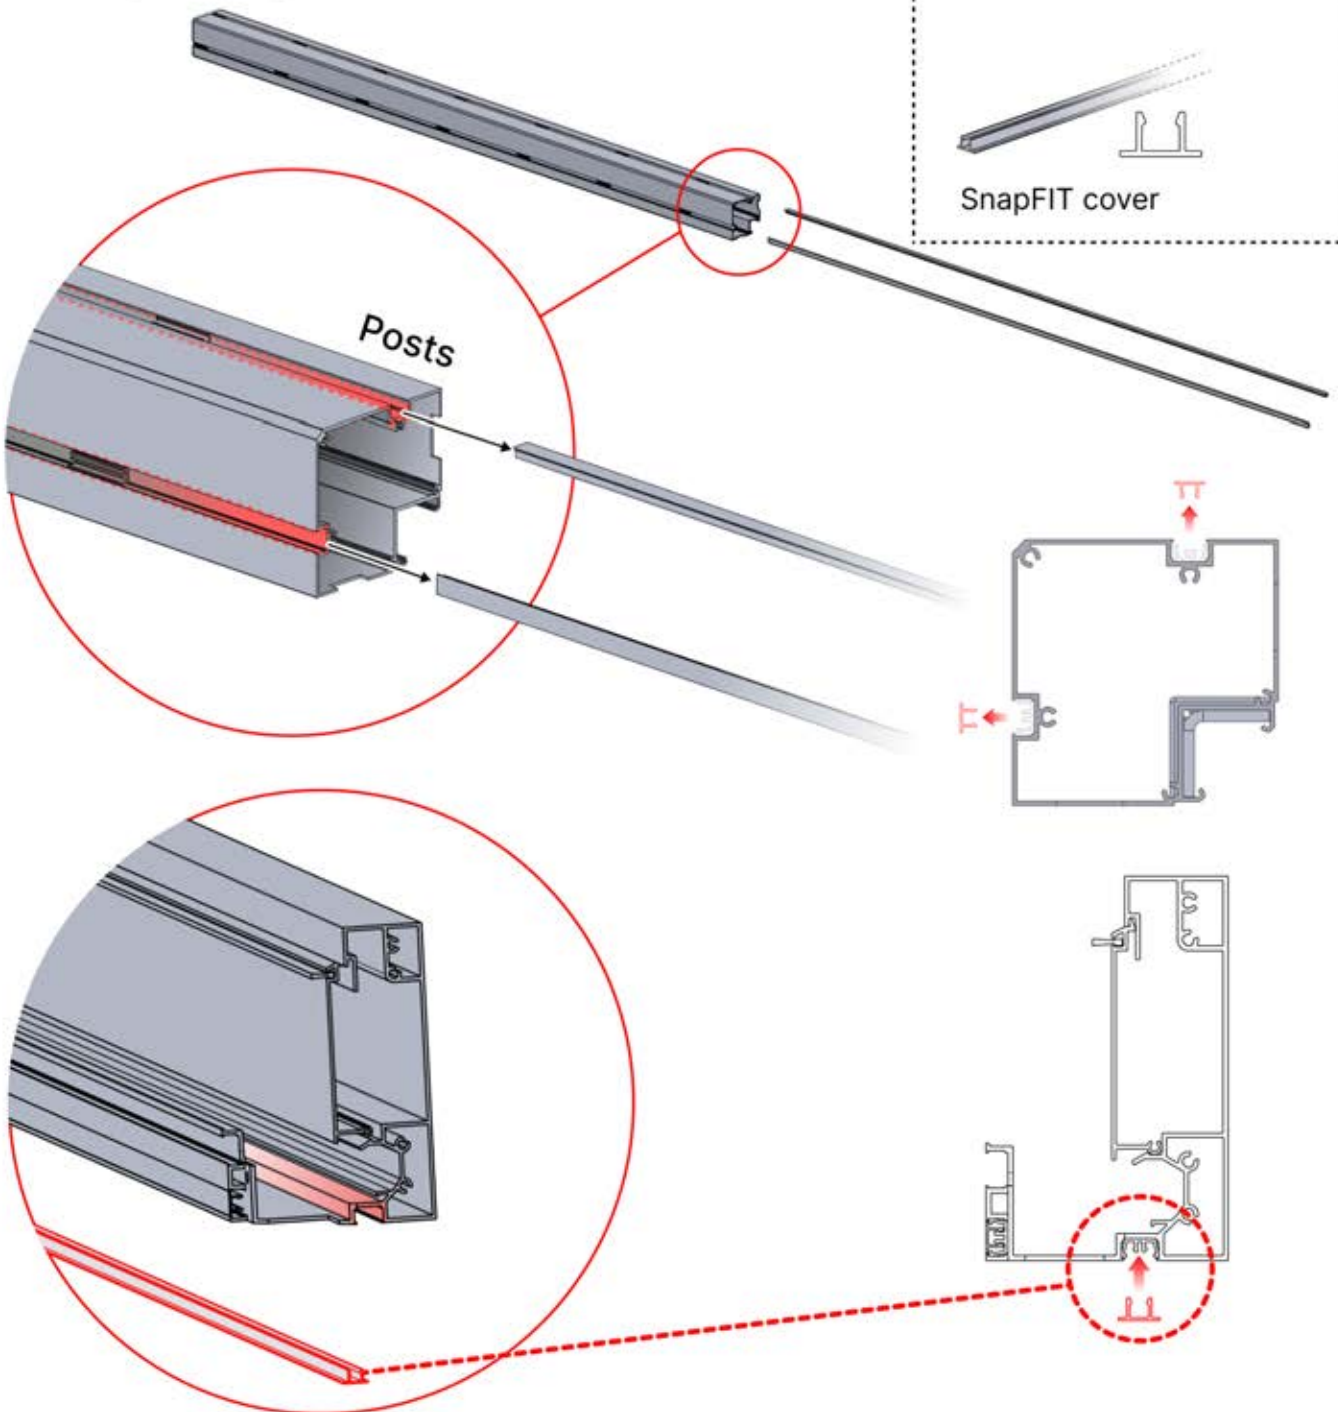

INFORMATION

Are you installing a screen, slat wall or glass wall?

It is recommended to remove these Snapfit covers and clips now before installing the pergola.

Cover and clips

PN-200000512
SnapFIT cover clip