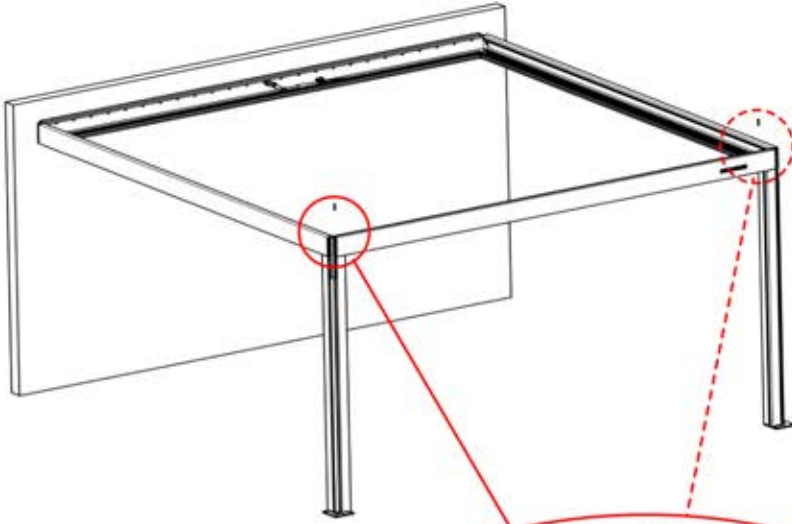

17

x7
PERGOLUX

4

ANTHRACITE: B246
WHITE: B254
BLACK: B250

PN-200000568
2x