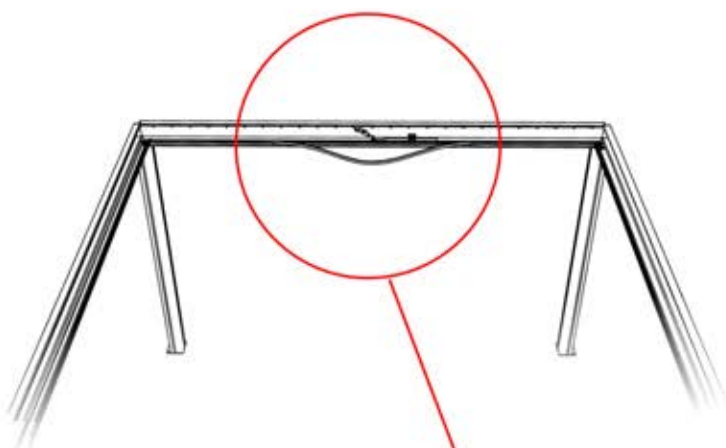

Important! Please watch all the videos before starting the assembly.

The videos contain important information relevant to the assembly process.

INFORMATION

INFORMATION

22

23

Tip: For a smoother LED installation, spray the track with soapy water before mounting.