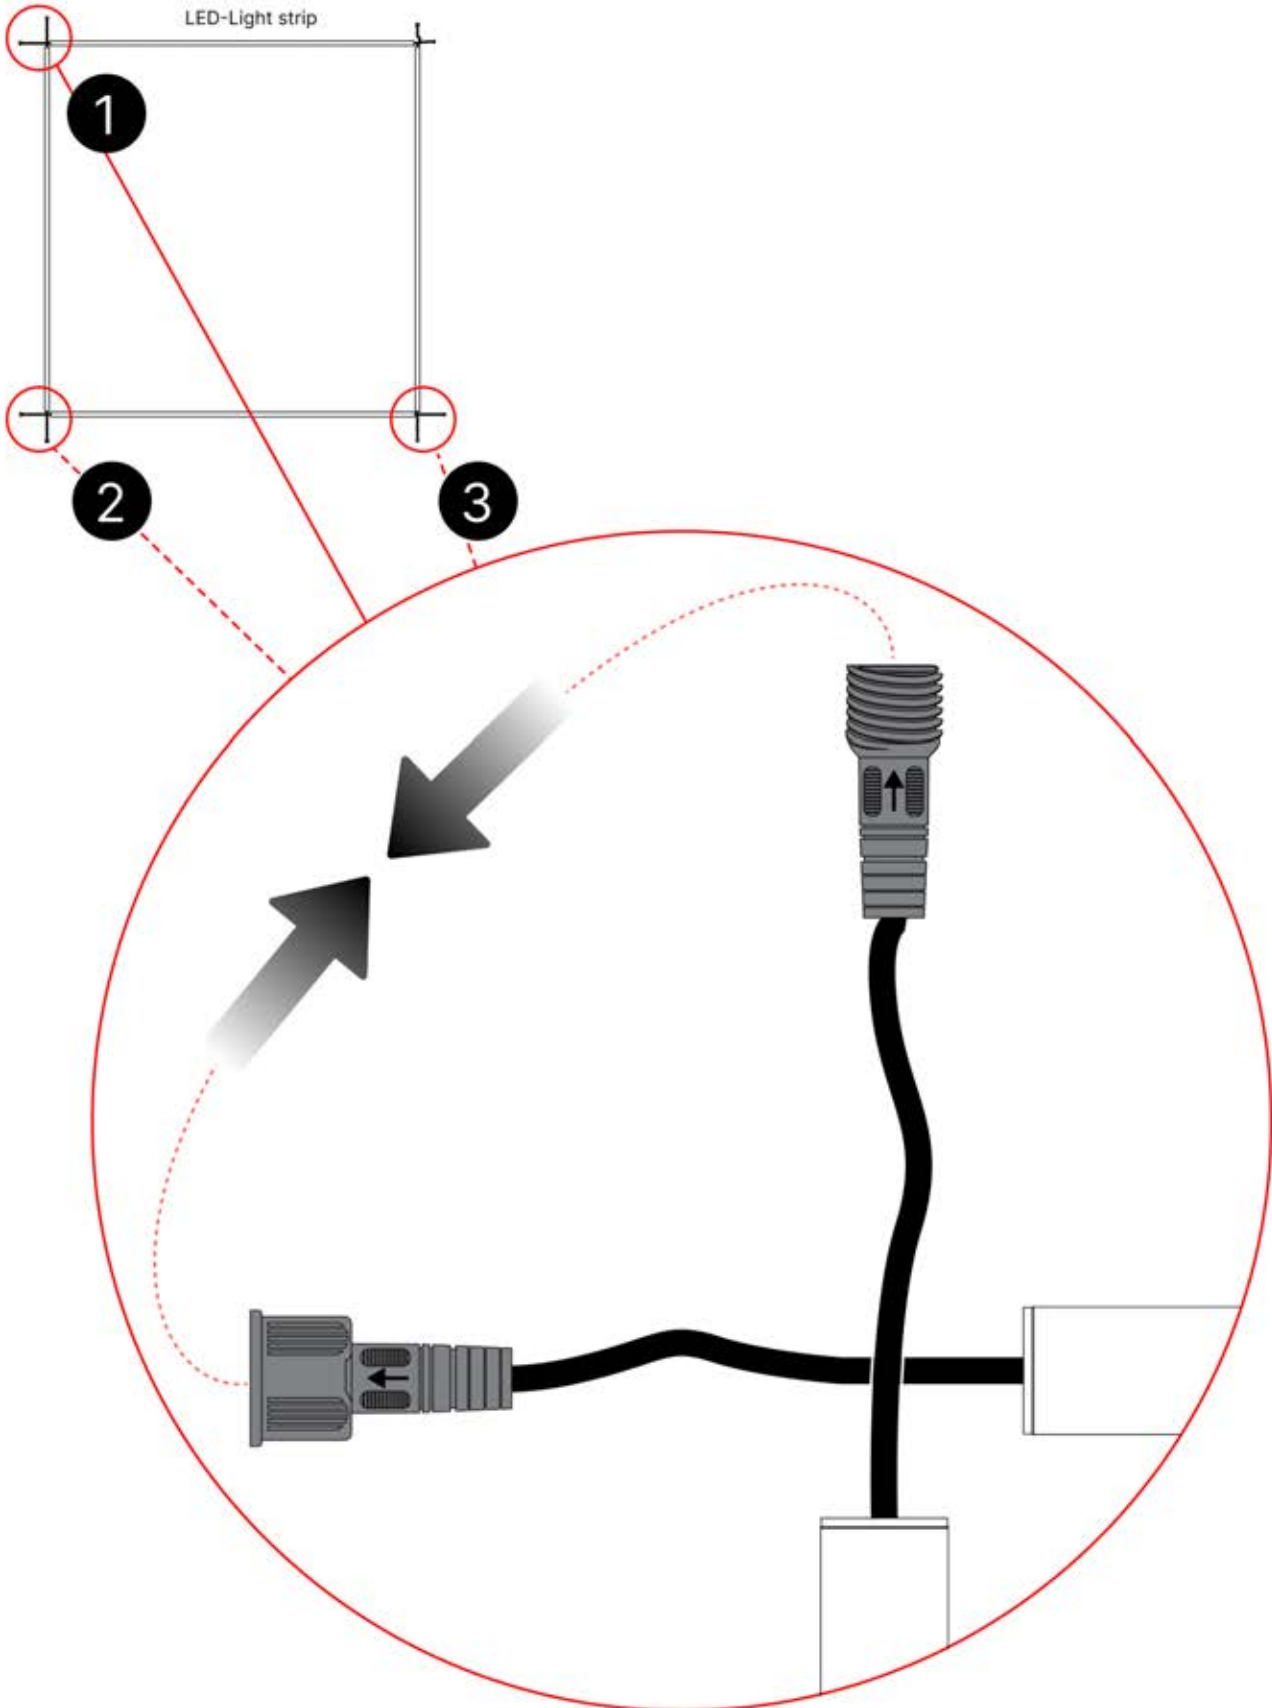

4

ANTHRACITE: B246
WHITE: B254
BLACK: B250

PN-200002618
2x

PN-200000571
2x

3.5x8
6 x 5/16"

IMPORTANT INFORMATION

Handle with care.

When installing the light strip, do not pull or bend the wires on both sides with force, as this may cause the solder joints to fall off.

Important! Please watch all the videos before starting the assembly.

The videos contain important information relevant to the assembly process.

INFORMATION

INFORMATION

22

23

Tip: For a smoother LED installation, spray the track with soapy water before mounting.