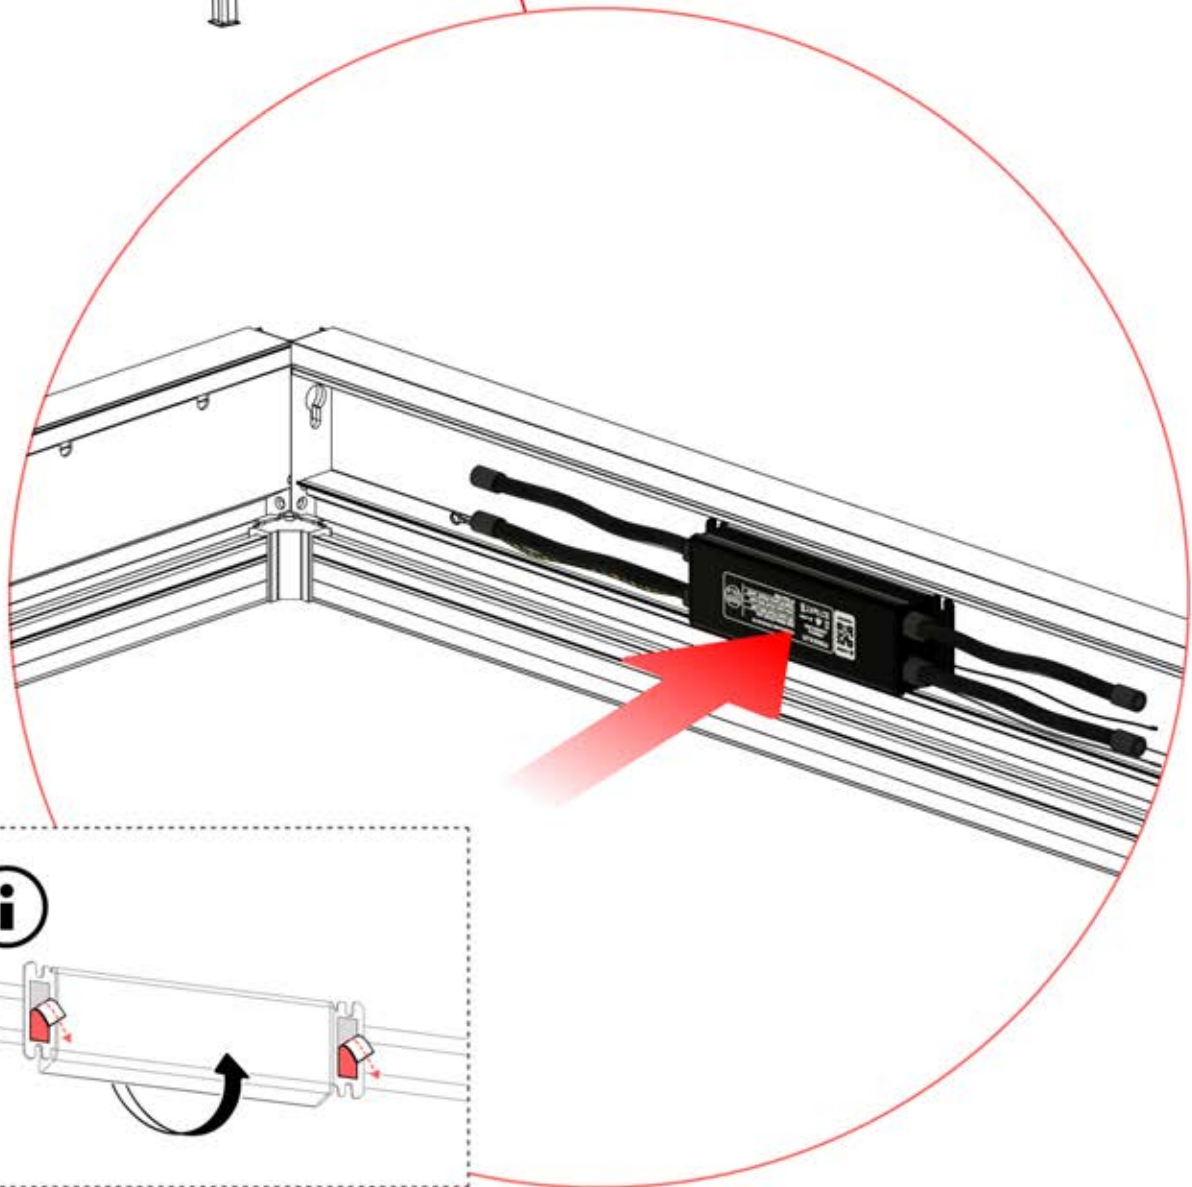

Note: The illustration shows the hole location for a right-corner assembly; if routing from the left corner, drill the hole on the opposite side.

33

!
Control Box can be installed on Preferred W BEAM

34

 **Connect grounding wire before connecting to power!**