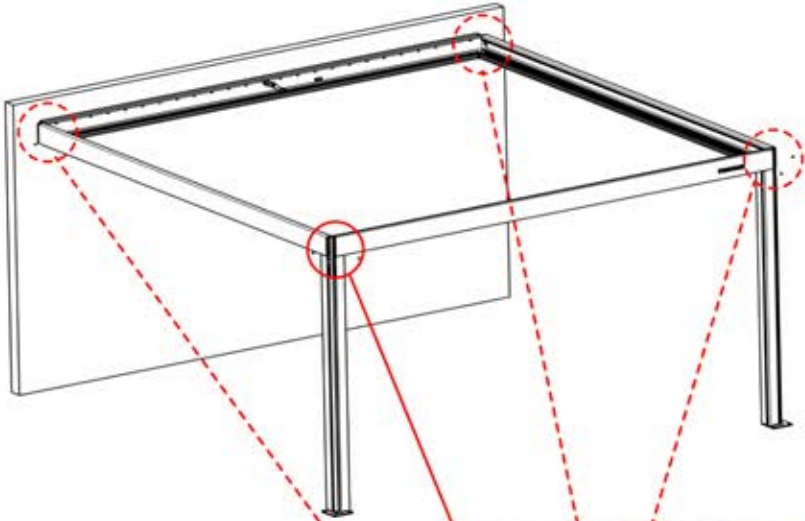

x1
PERGOLUX

4

ANTHRACITE: B246
WHITE: B254
BLACK: B250

PN-200000568
8x

16

 **4**

ANTHRACITE: B246
WHITE: B254
BLACK: B250

 PN-200000569
8x