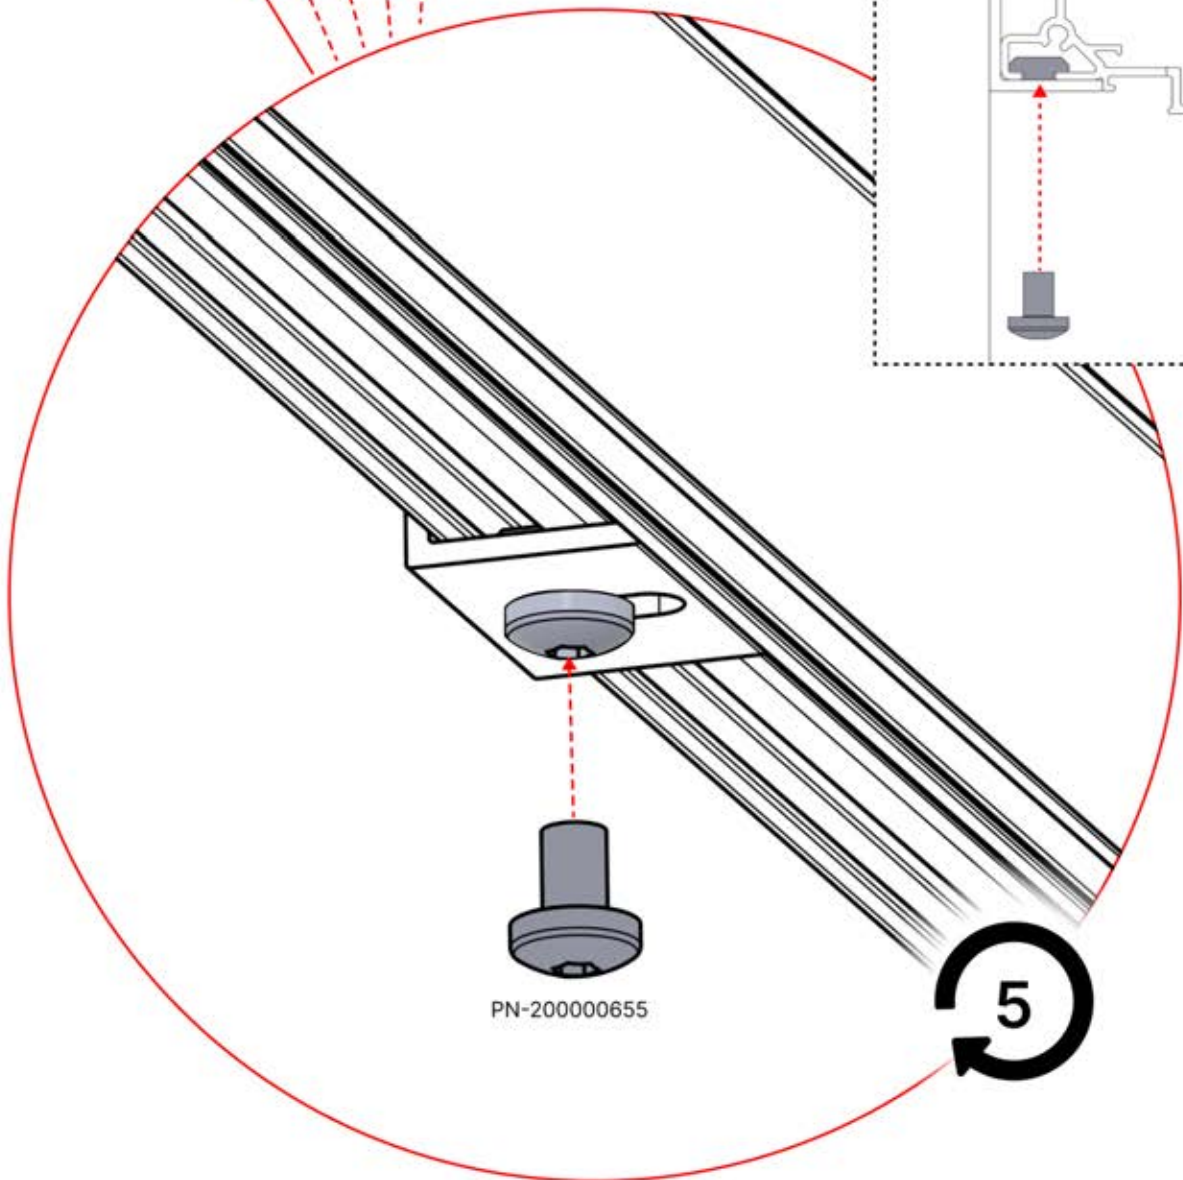

05

x1
PERGOLUX

4

ANTHRACITE: B246
WHITE: B254
BLACK: B250

PN-20000655
5x

PN-20000655