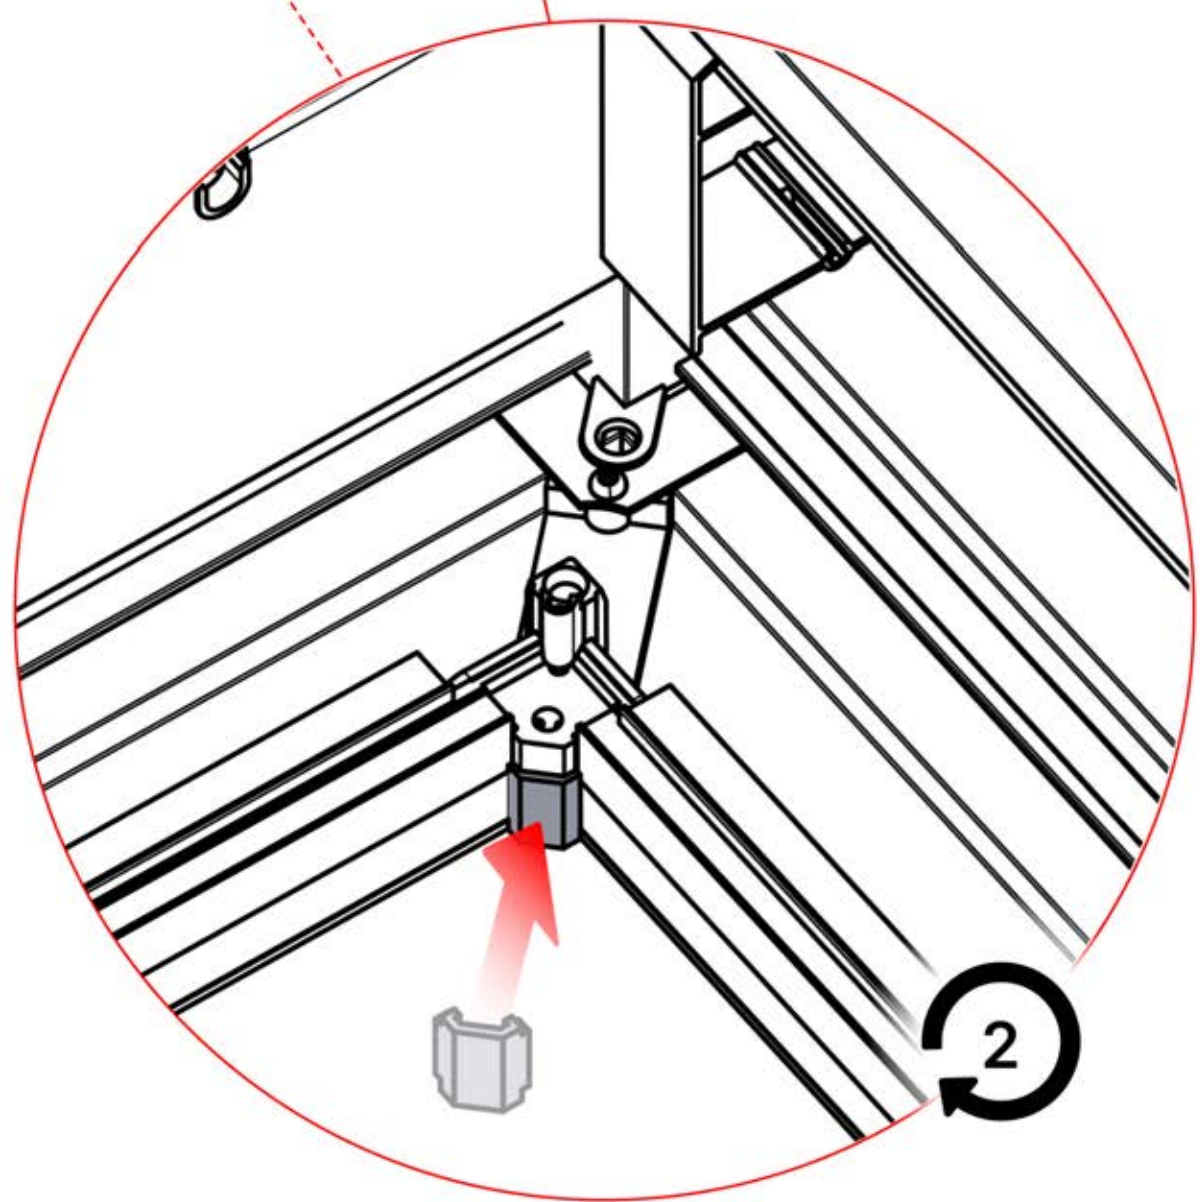

26

x1
PERGOLUX

4

ANTHRACITE: B246
WHITE: B254
BLACK: B250

PN-200000516
2x