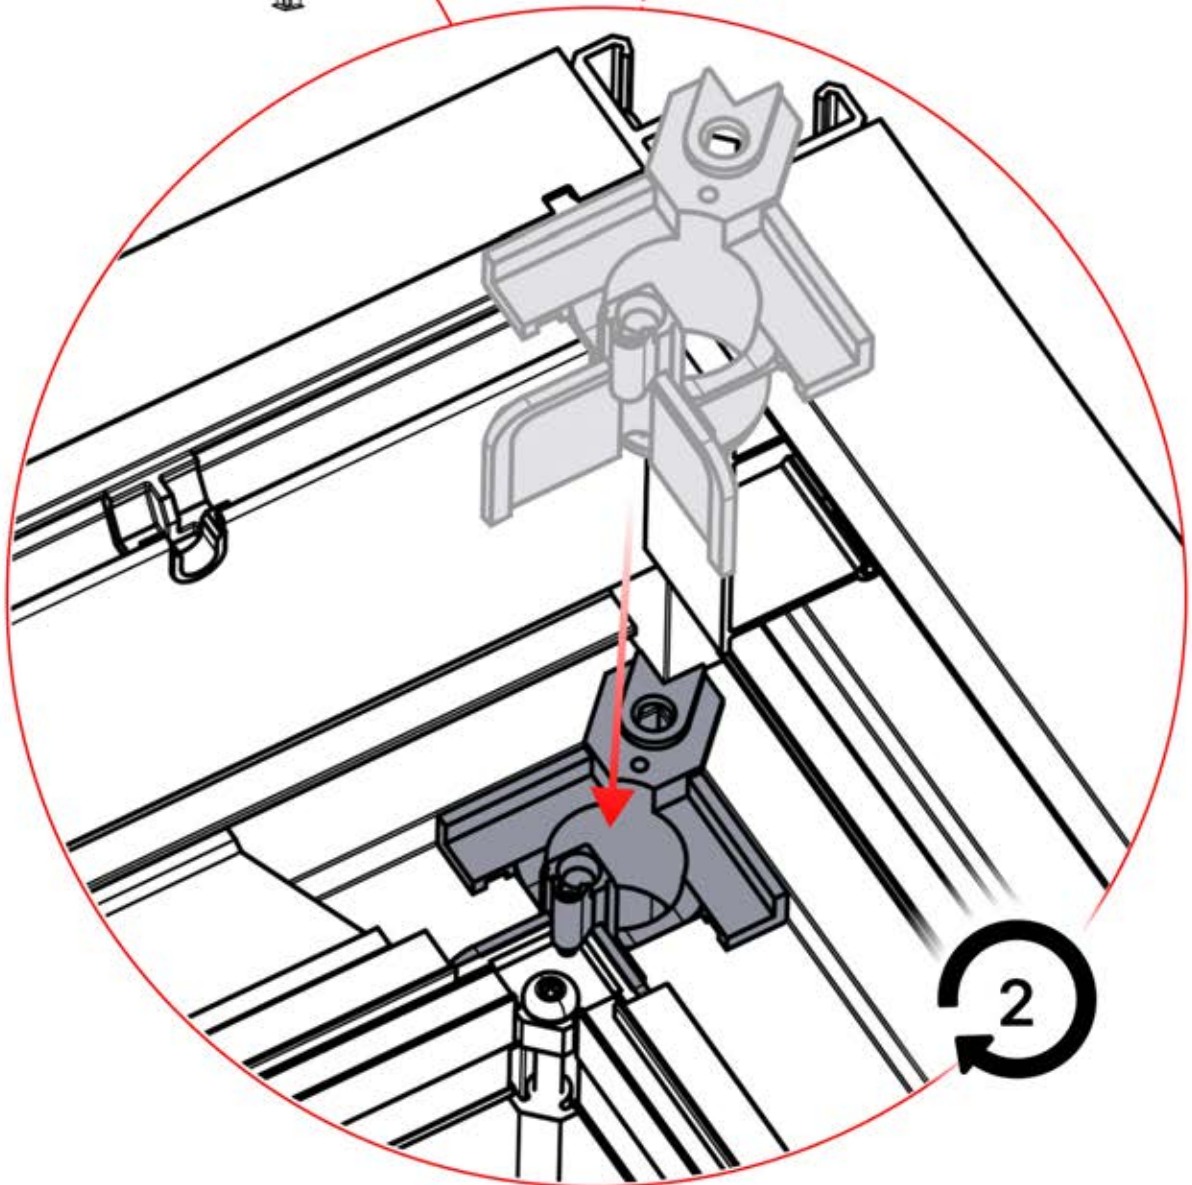

18

4

ANTHRACITE: B246
WHITE: B254
BLACK: B250

PN-200002617

2x