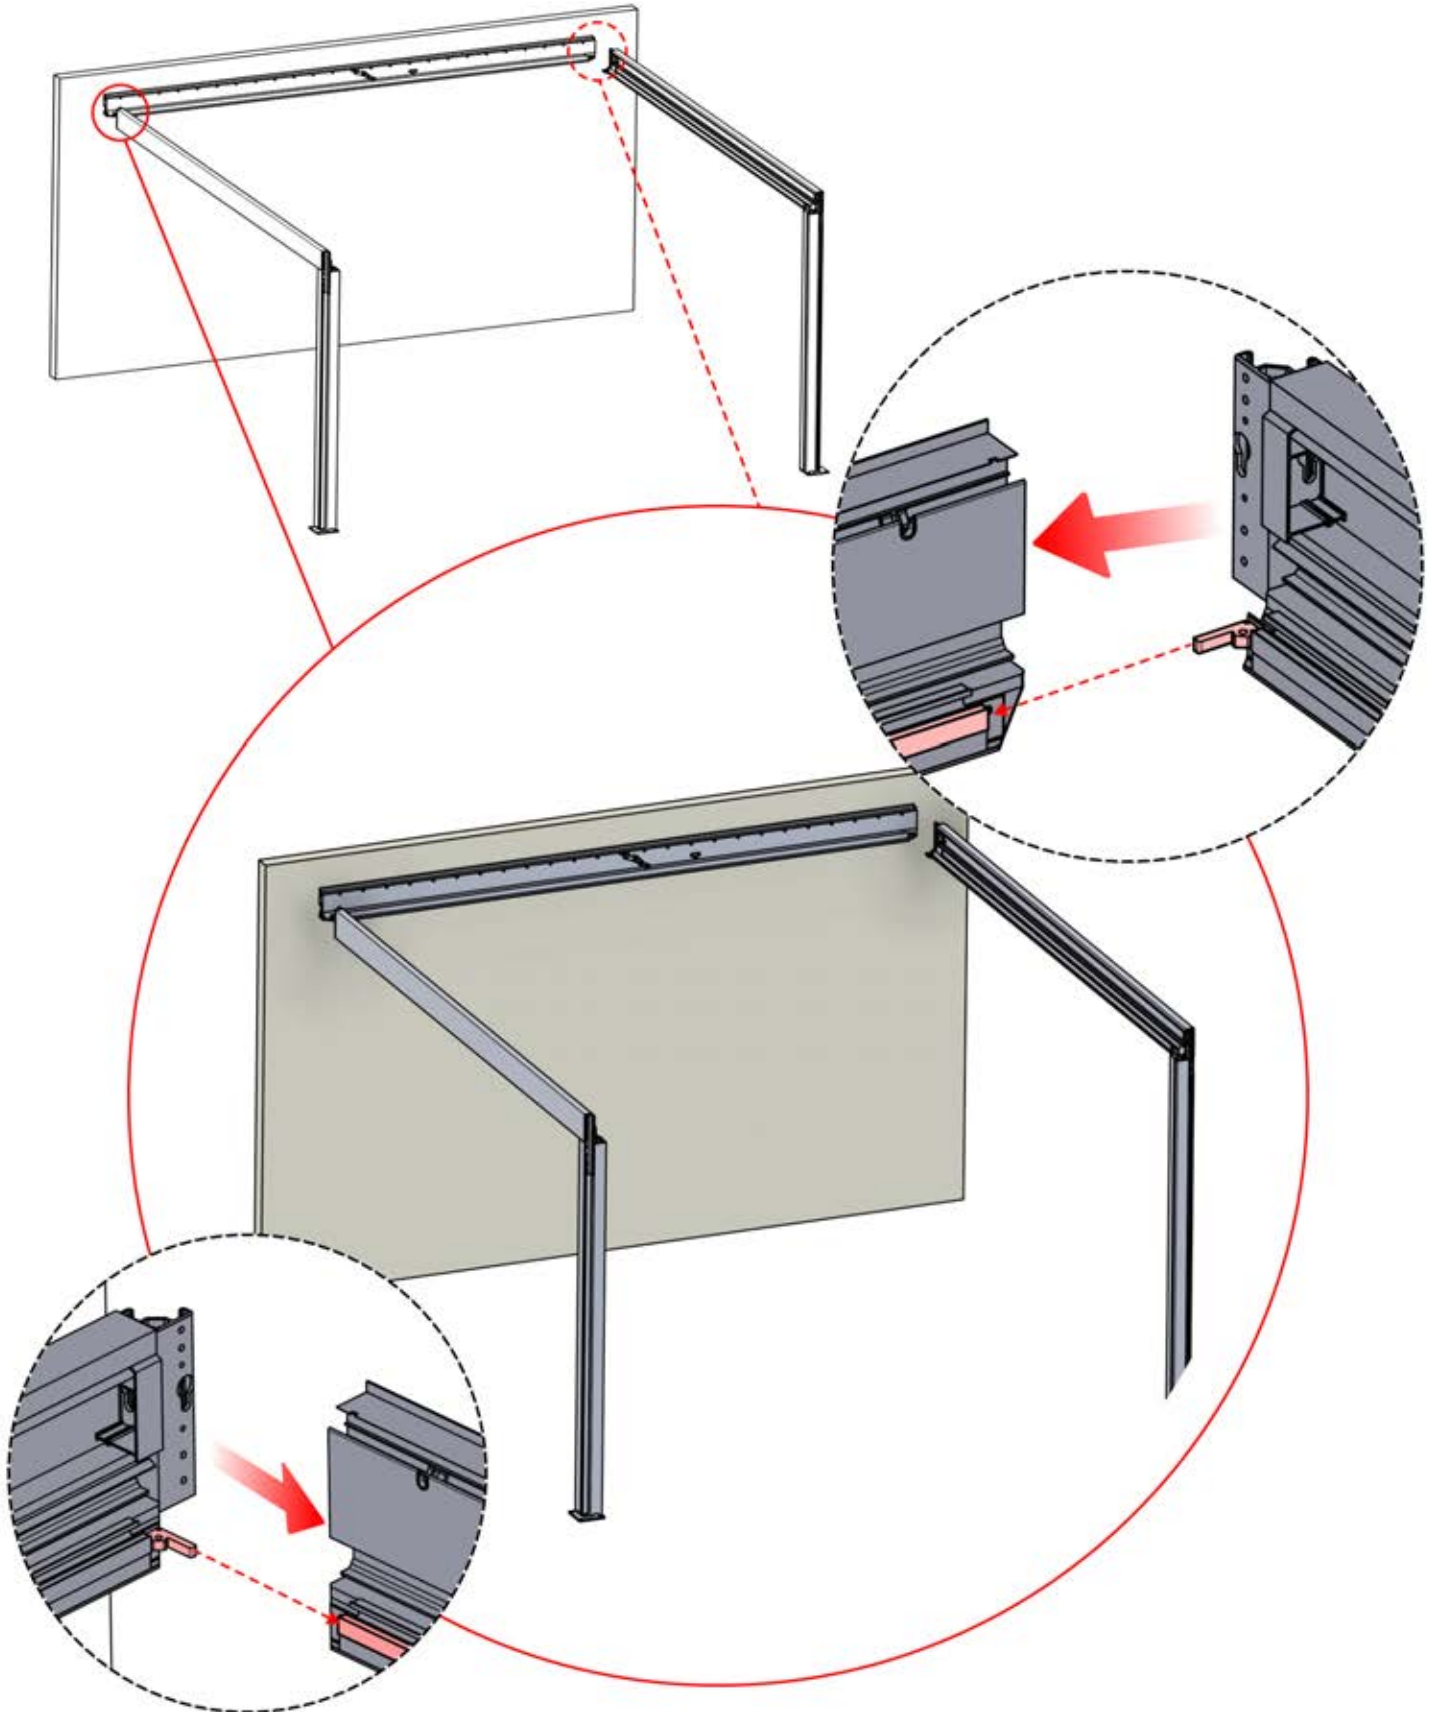

x1
FERGOLUX

4

ANTHRACITE: B246
WHITE: B254
BLACK: B250

PN-200002622
4x

10

	4		PN-200000680
ANTHRACITE:	B246		8x
WHITE:	B254		
BLACK:	B250		

11

12