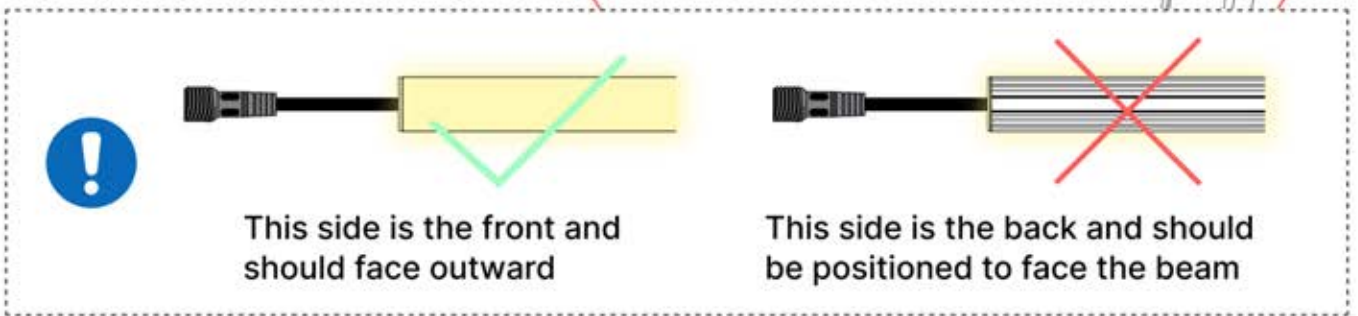

Important! Please watch all the videos before starting the assembly.

The videos contain important information relevant to the assembly process.

INFORMATION

INFORMATION

22

23

Tip: For a smoother LED installation, spray the track with soapy water before mounting.