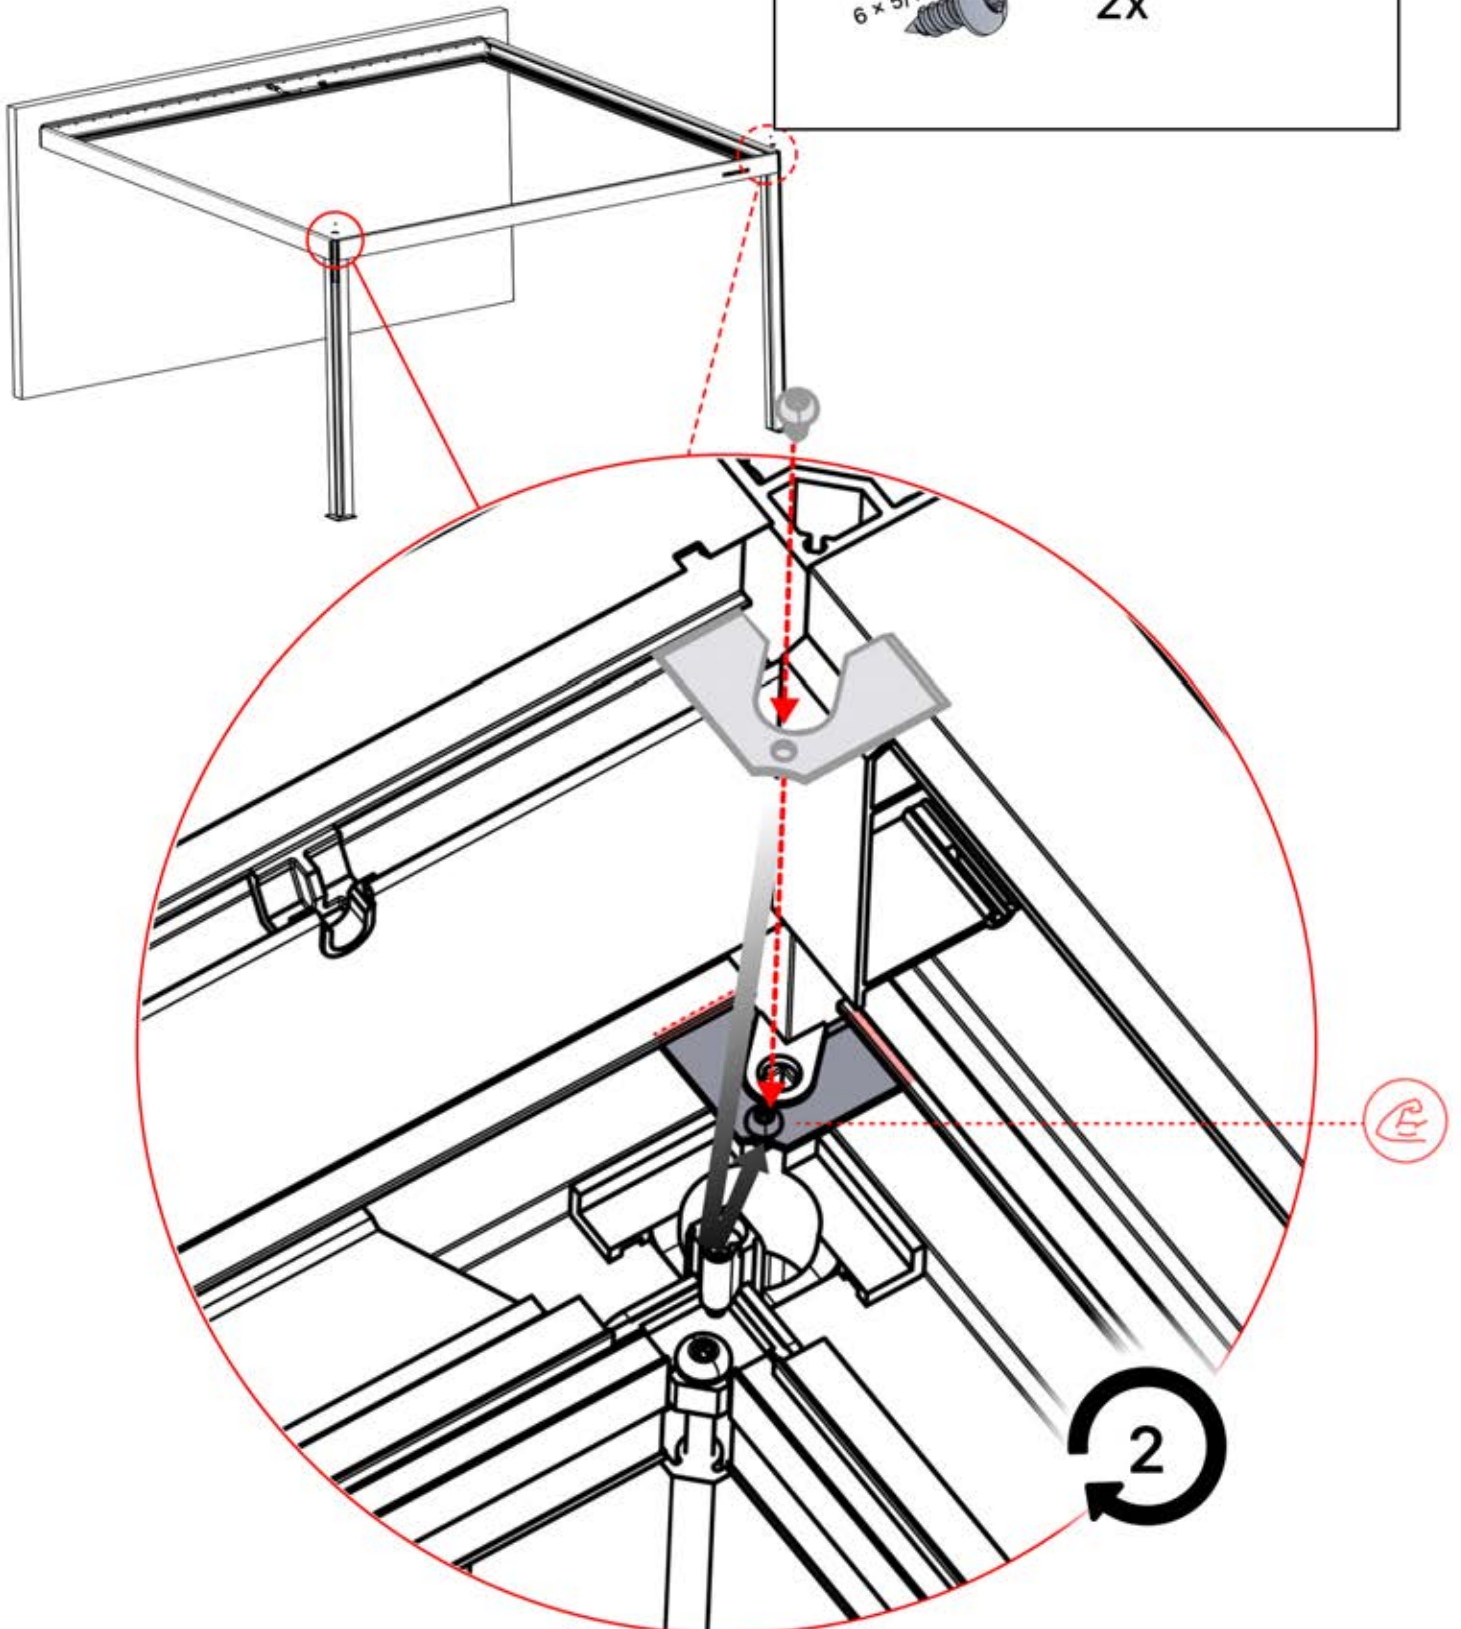

19

x1
FERGOLUX

4

ANTHRACITE: B246
WHITE: B254
BLACK: B250

PN-200002618
2x

PN-200000571
2x

3.5x8
6 x 5/16"