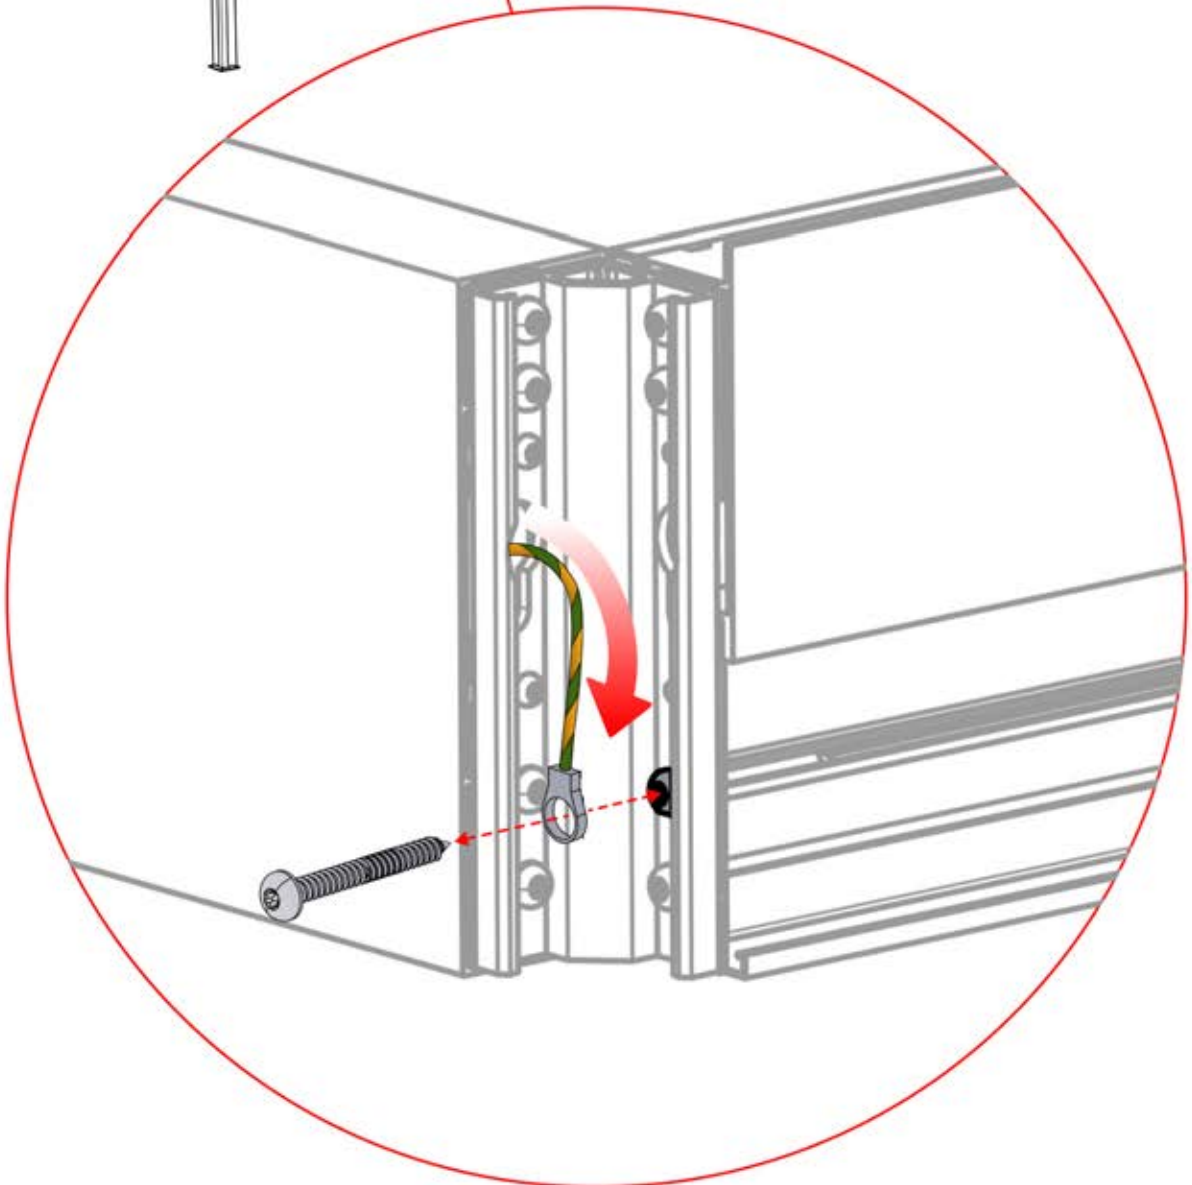

Note: The illustration shows the hole location for a right-corner assembly; if routing from the left corner, drill the hole on the opposite side.

33

!
Control Box can be installed on Preferred W BEAM

34

 **Connect grounding wire before connecting to power!**