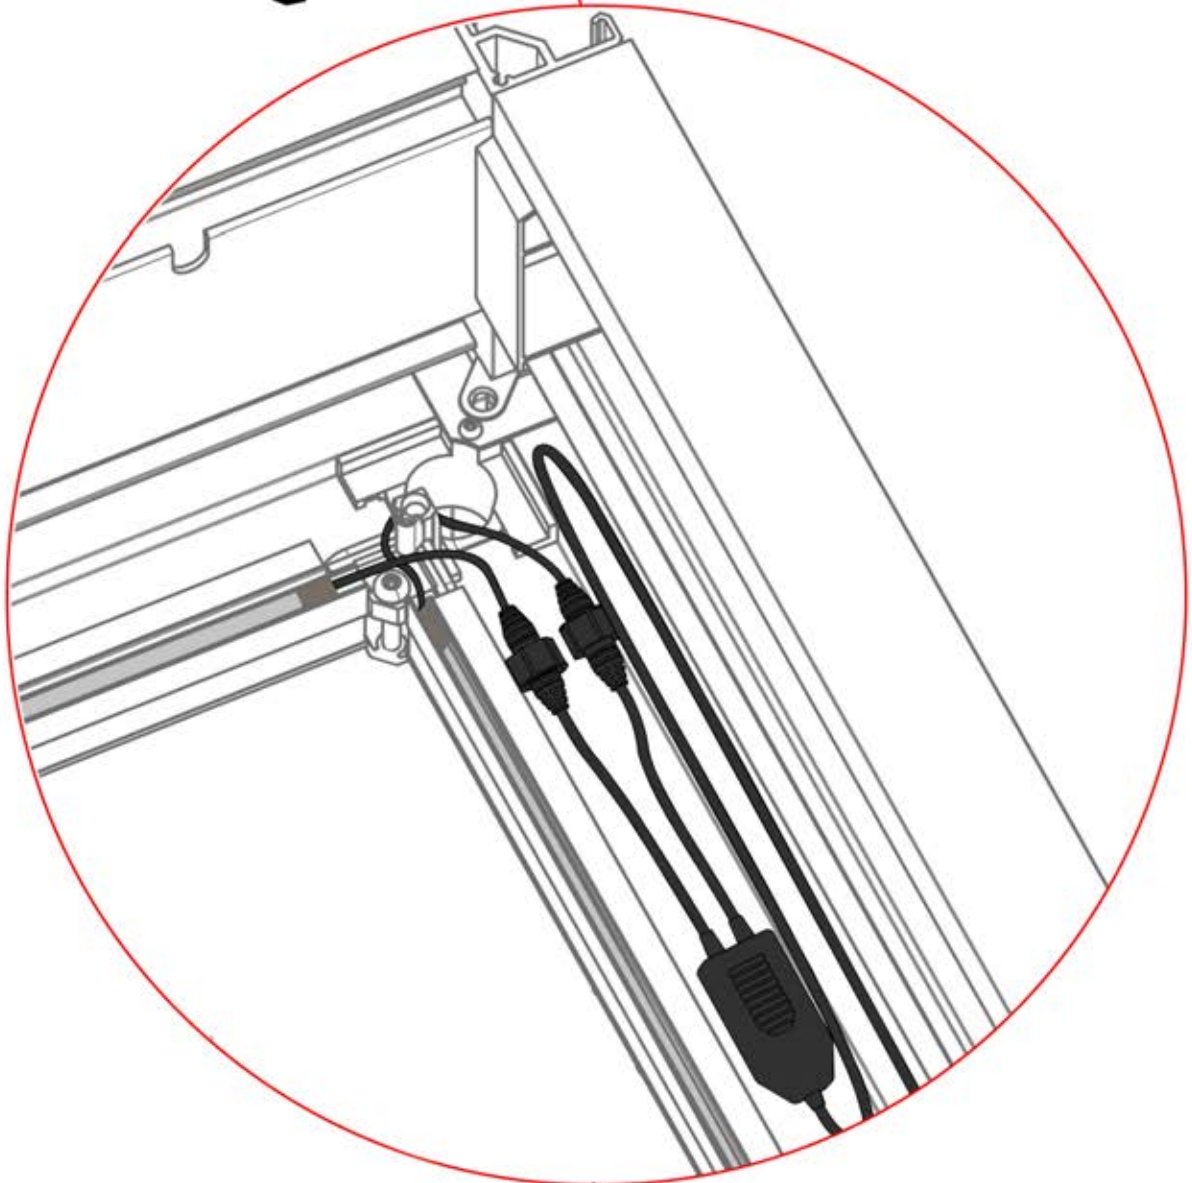

24

25

PERGOLUX 6
WHITE / RGB LED

Y - cable
1x

This block contains the parts list for step 25. On the left, a small rectangular component is shown with the brand name 'PERGOLUX' and a circled number '6'. Below it, the text 'WHITE / RGB LED' is printed. On the right, a Y-cable is shown, which is a single cable that splits into two. The text 'Y - cable' and '1x' is positioned to the right of the cable.