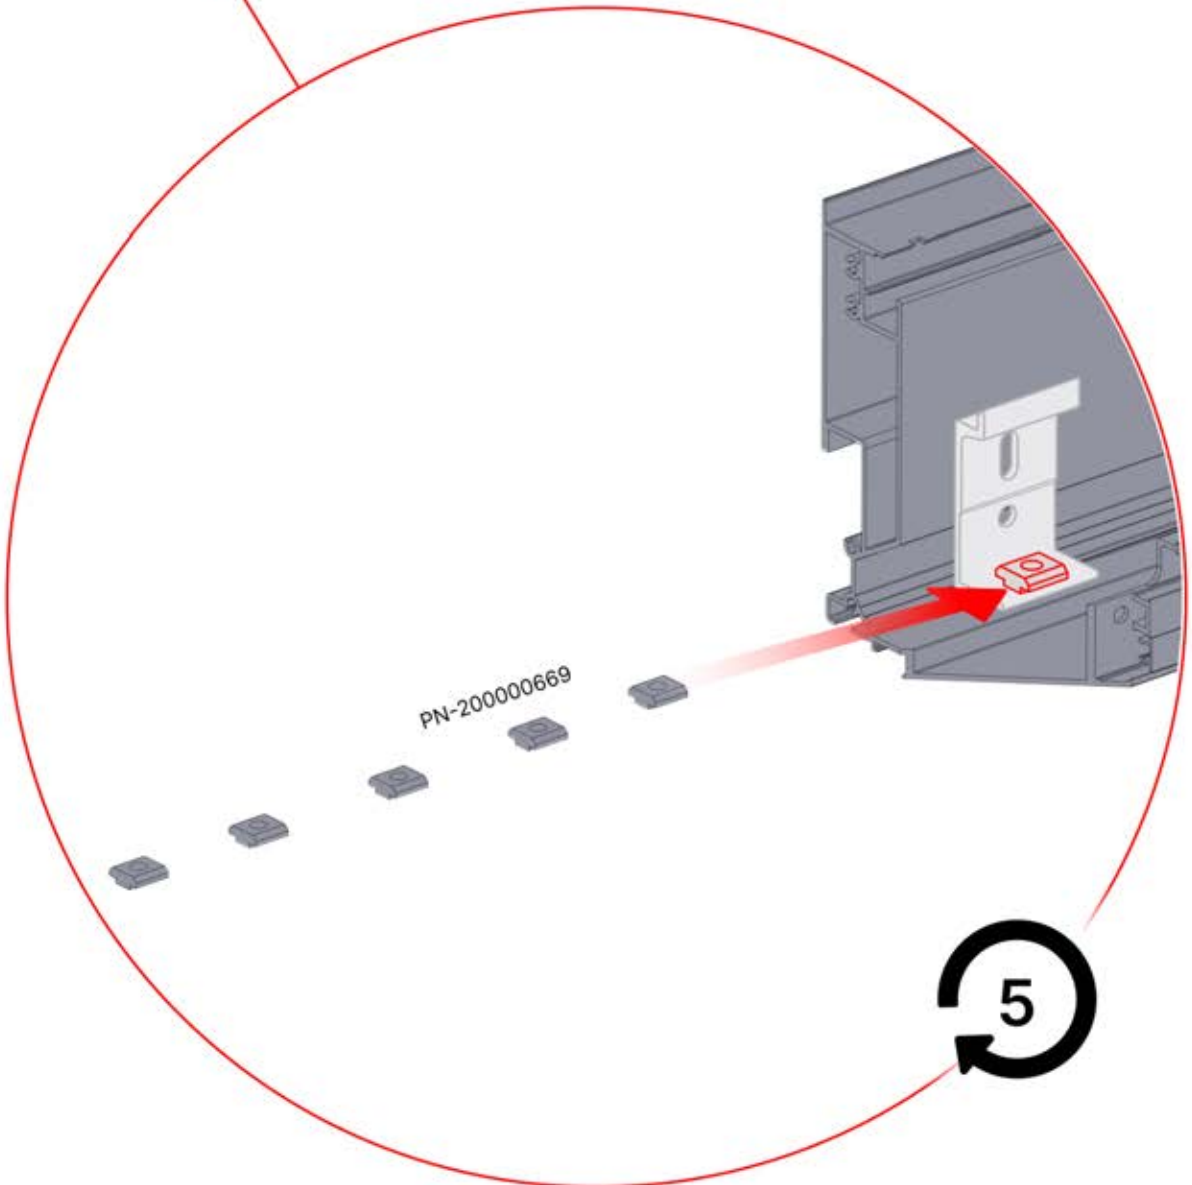

04

4

ANTHRACITE: B246
WHITE: B254
BLACK: B250

PN-200000669
5x