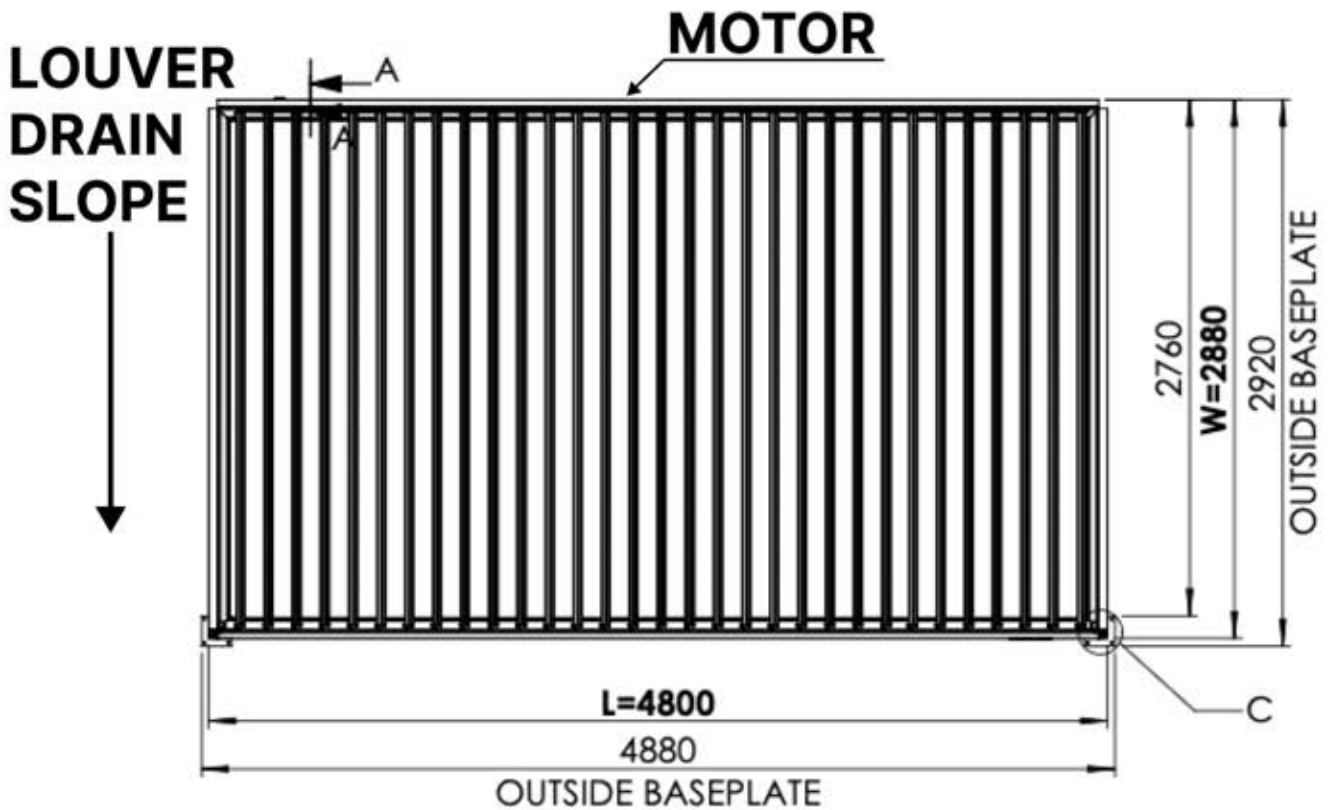

Matter + Smart home can be connected at anytime by simply scanning the QR code provided

CONTROL BOX

[View Manual](#)

3 x 5 M / 10' x 16'

3 × 5 M / 10' x 16'

INFORMATION

Are you installing a screen, slat wall or glass wall?