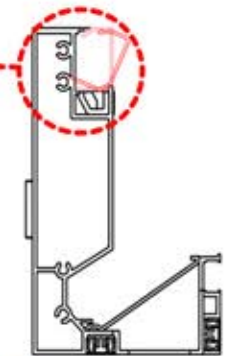

ANTHRACITE: B262
WHITE: B266
BLACK: B264

	PN-200003357
	PN-200003394
	PN-200003354
	PN-200003387

PN-200003354