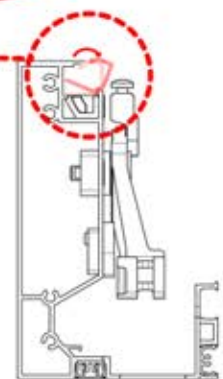

PN-200003387