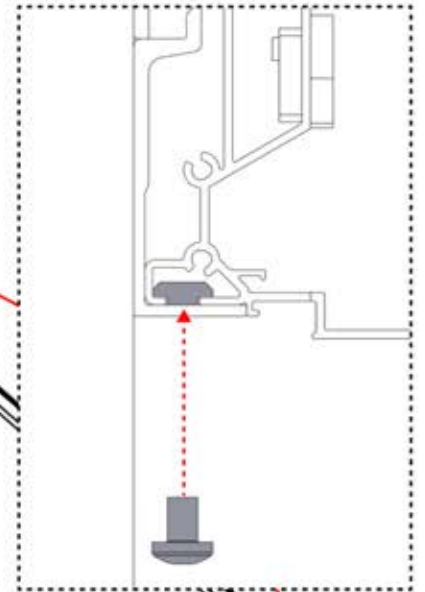

05

x1
PERGOLUX

4

ANTHRACITE: B246
WHITE: B254
BLACK: B250

PN-20000655
5x

PN-20000655