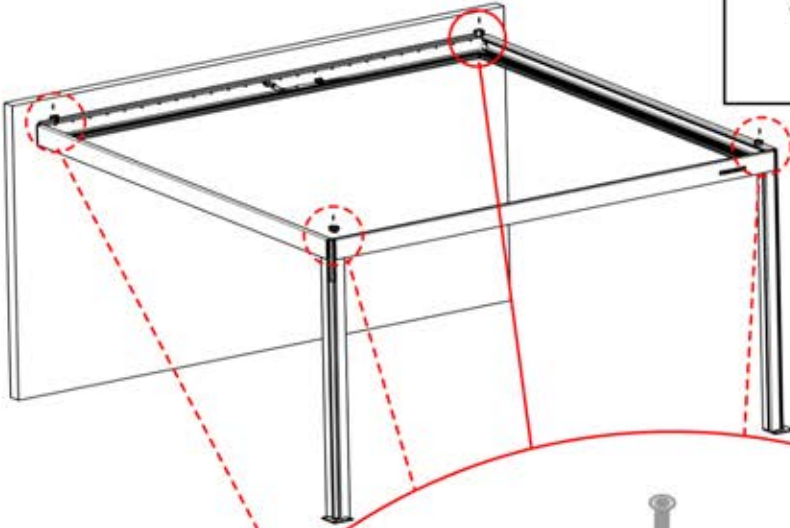

27

4

ANTHRACITE: B246
WHITE: B254
BLACK: B250

PN-200002625

4x

PN-200000960

4x