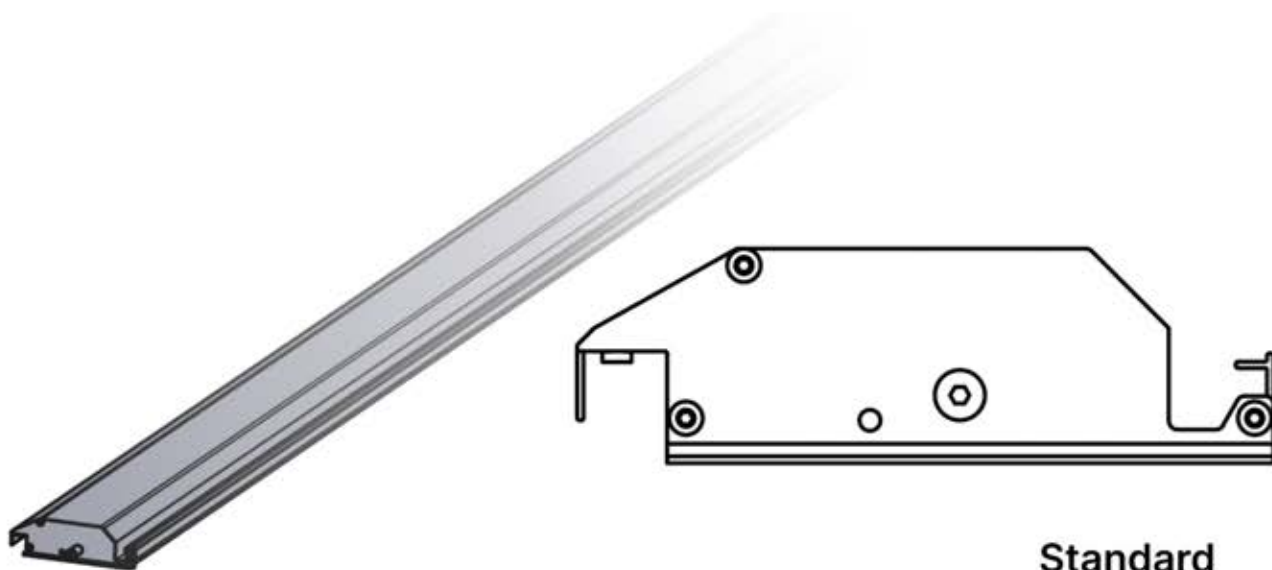

ITEMS IN BOX

PLR 150 G2 PRO LOUVER END FS 4M
PACKAGE

PN-200002975

1x

Standard

PLR 150 G2 PRO LOUVER STD FS 4M
PACKAGE

PN-200002879

24x