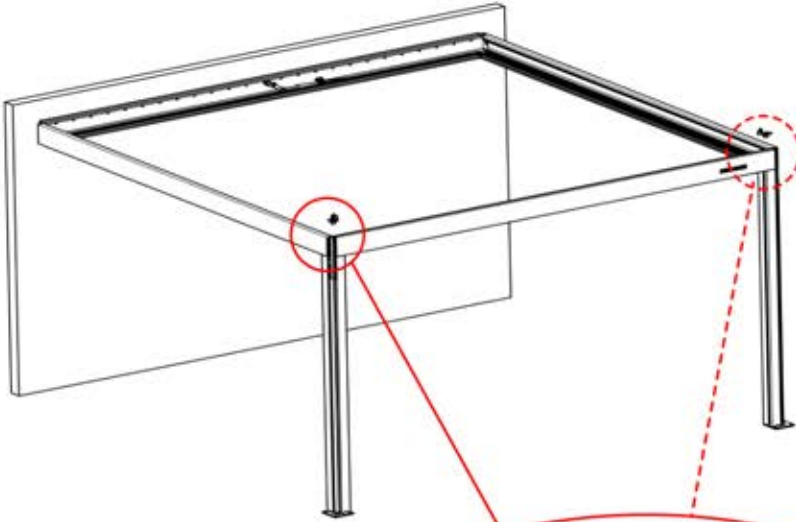

18

4

ANTHRACITE: B246
WHITE: B254
BLACK: B250

PN-200002617

2x