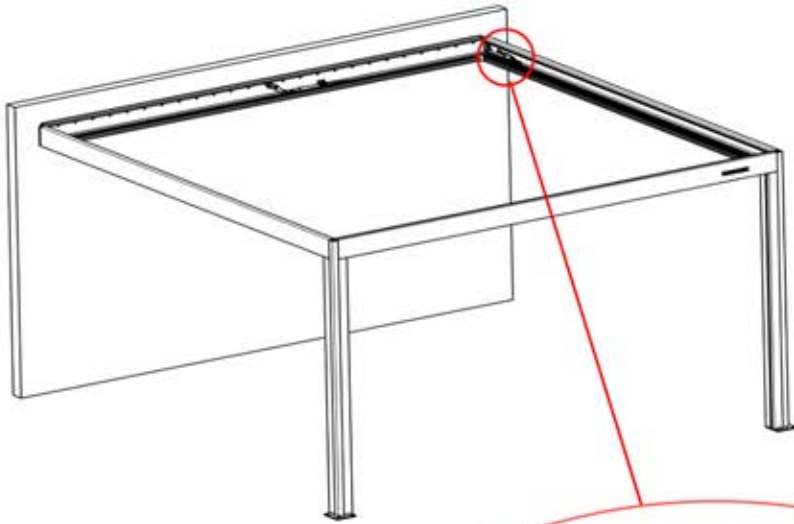

Note: The illustration shows the hole location for a right-corner assembly; if routing from the left corner, drill the hole on the opposite side.

33

!
Control Box can be installed on Preferred W BEAM

34

 **Connect grounding wire before connecting to power!**