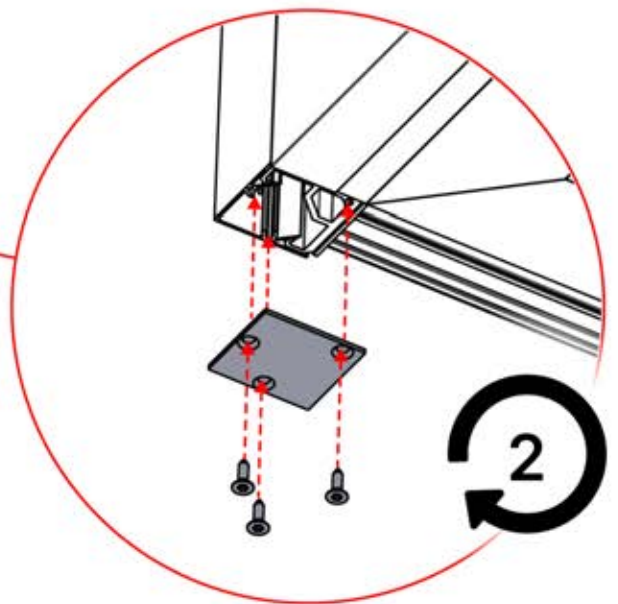

59

4

ANTHRACITE: B246
WHITE: B254
BLACK: B250

PN-200001514
4x

PN-200003323
2x

PN-200003322
2x

PN-200000840
18x