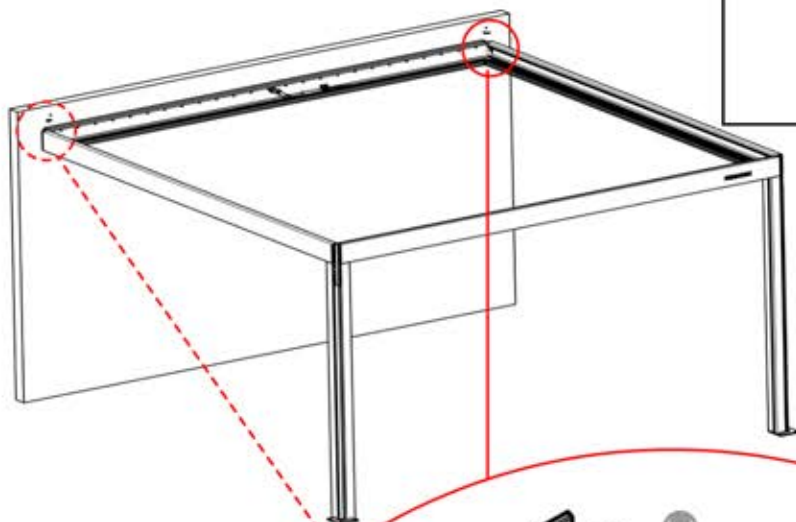

4

ANTHRACITE: B246
WHITE: B254
BLACK: B250

PN-200002618
2x

PN-200000571
2x

3.5x8
6 x 5/16"

IMPORTANT INFORMATION

Handle with care.

When installing the light strip, do not pull or bend the wires on both sides with force, as this may cause the solder joints to fall off.