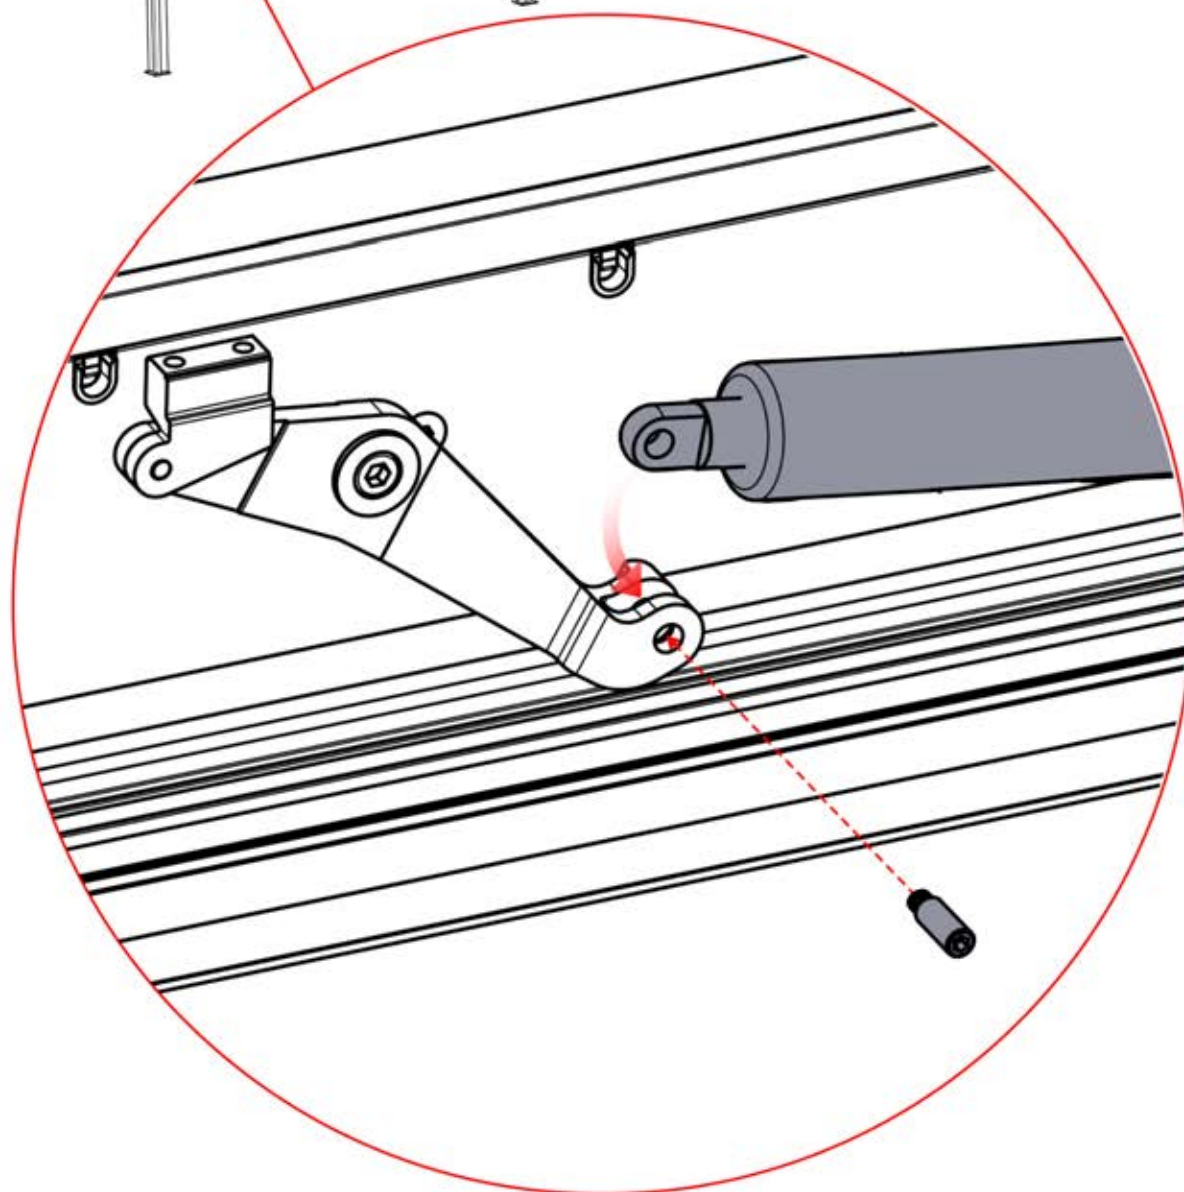

ELECTRIC MOTOR

4

ANTHRACITE: B246
WHITE: B254
BLACK: B250

PN-200001562
1x

PN-200001946
1x

INPUTS AND OUTPUTS

INFORMATION

If you are planning to route the power cable through the rear corners, drill a **10 mm** diameter hole in the corner cover (**PN-200003324**) as illustrated. This allows the cable to pass through during installation in step 58.