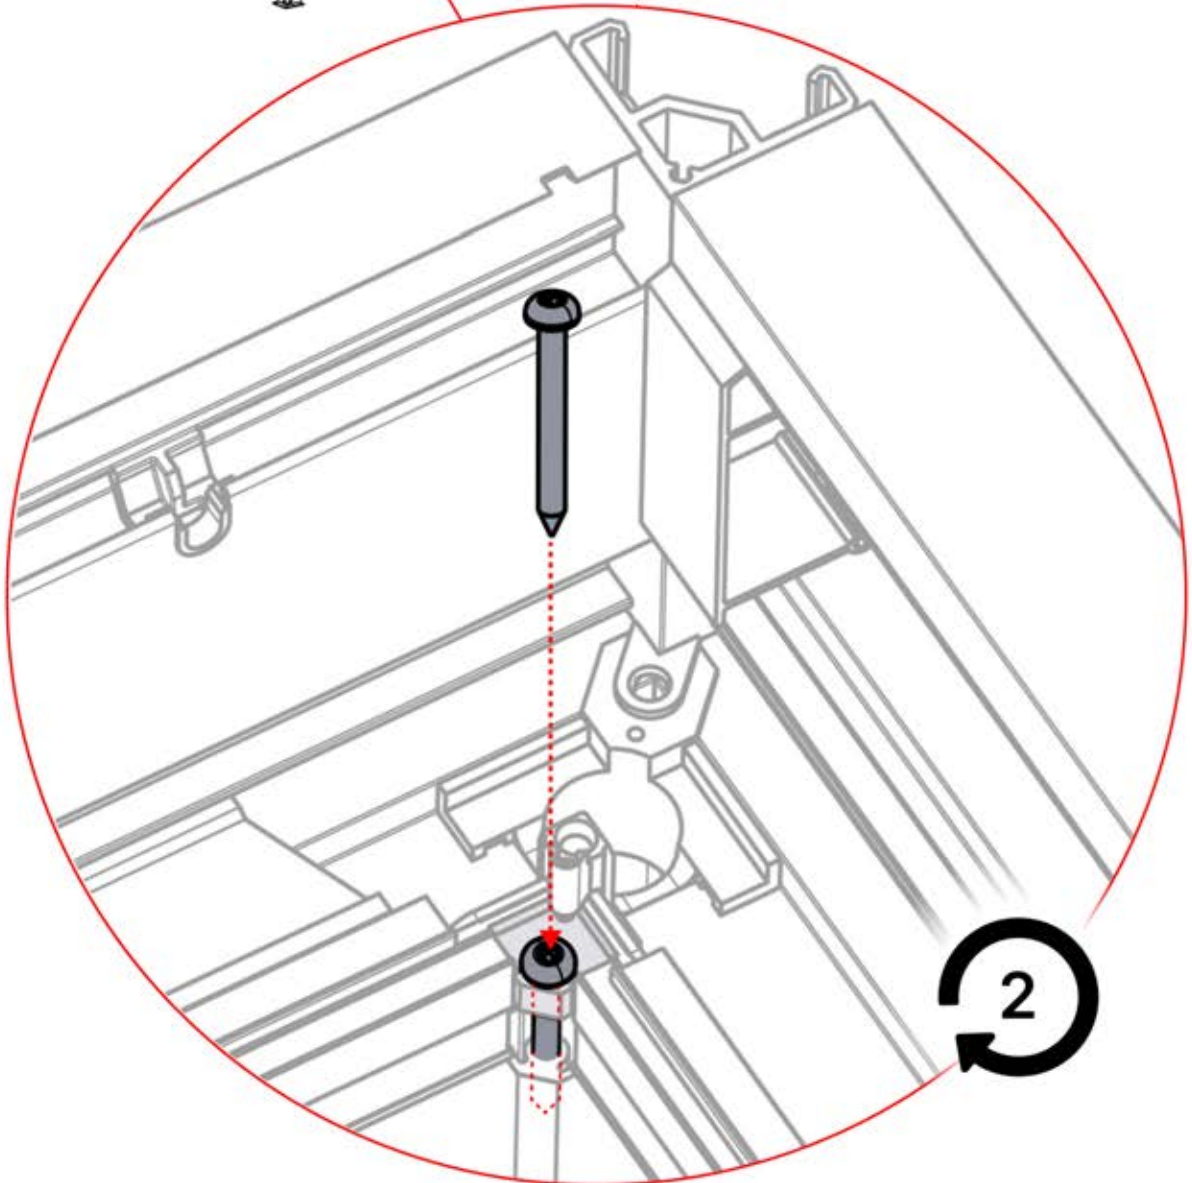

17

x7
PERGOLUX

4

ANTHRACITE: B246
WHITE: B254
BLACK: B250

PN-200000568
2x