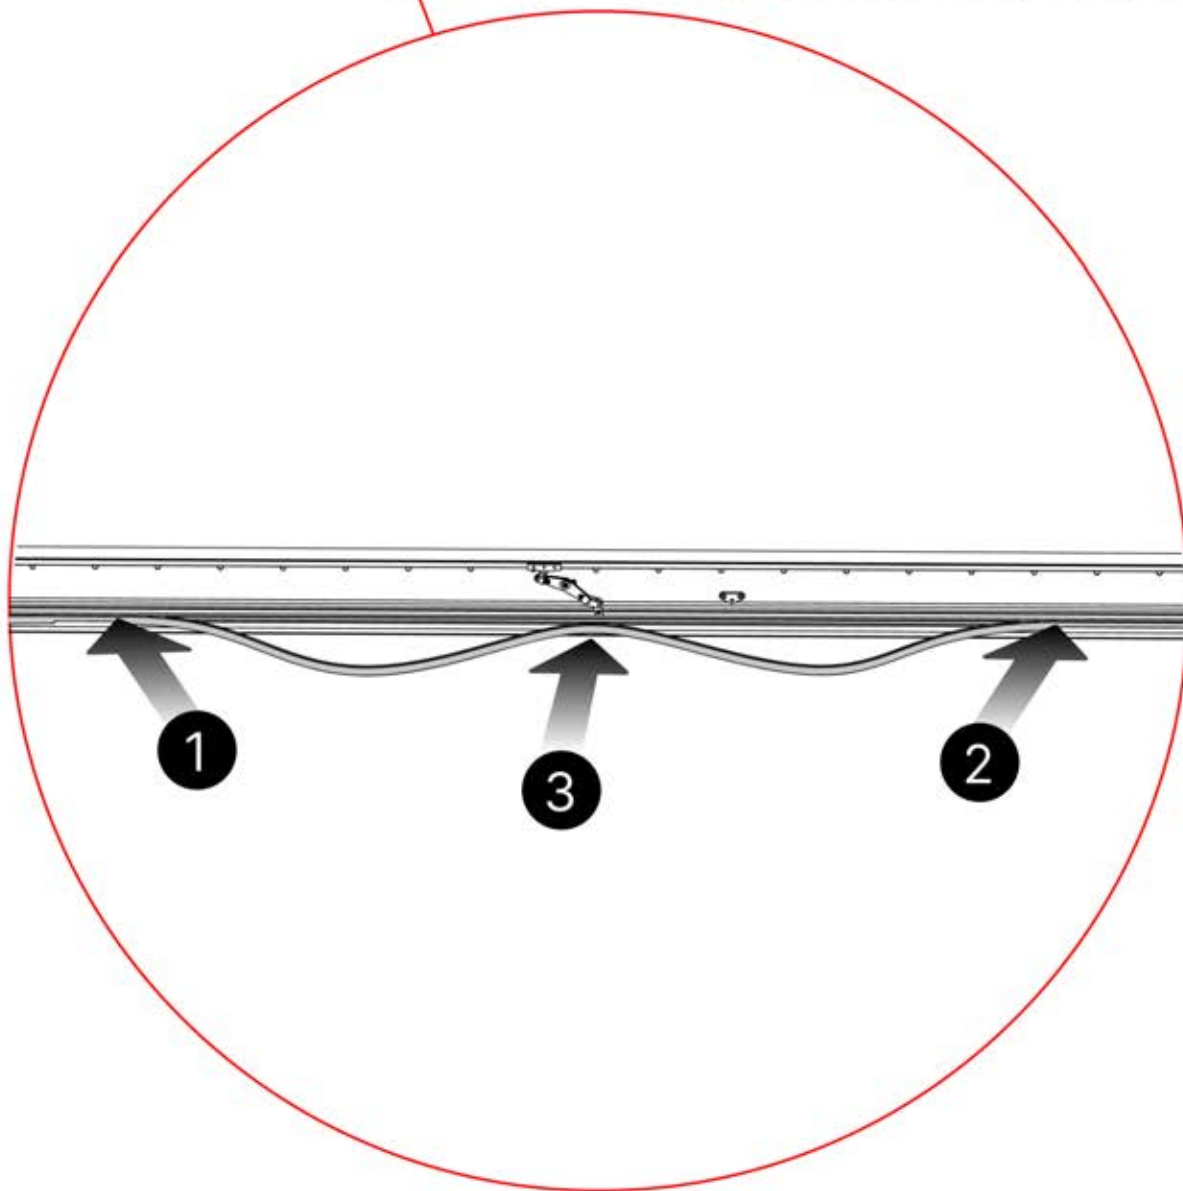

24

25

PERGOLUX 6
WHITE / RGB LED

Y - cable
1x

This block contains the parts list for step 25. On the left, a small rectangular component is shown with the brand name 'PERGOLUX' and a circled number '6'. Below it, the text 'WHITE / RGB LED' is printed. On the right, a Y-cable is shown, which is a single cable that splits into two. The text 'Y - cable' and '1x' is positioned to the right of the cable.