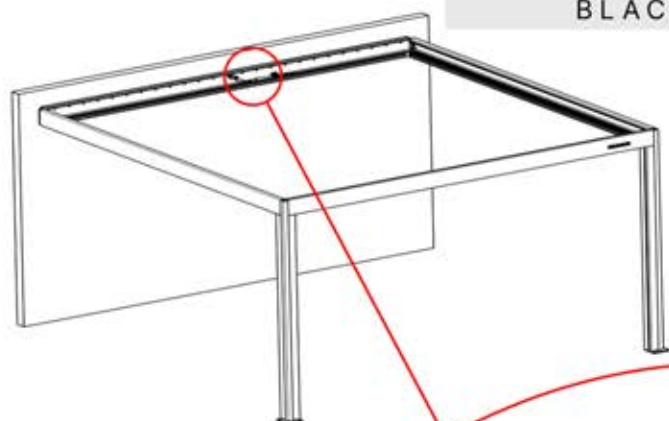

32

7

ELECTRIC MOTOR

4

ANTHRACITE: B246
WHITE: B254
BLACK: B250

PN-200001562
1x

PN-200001946
1x