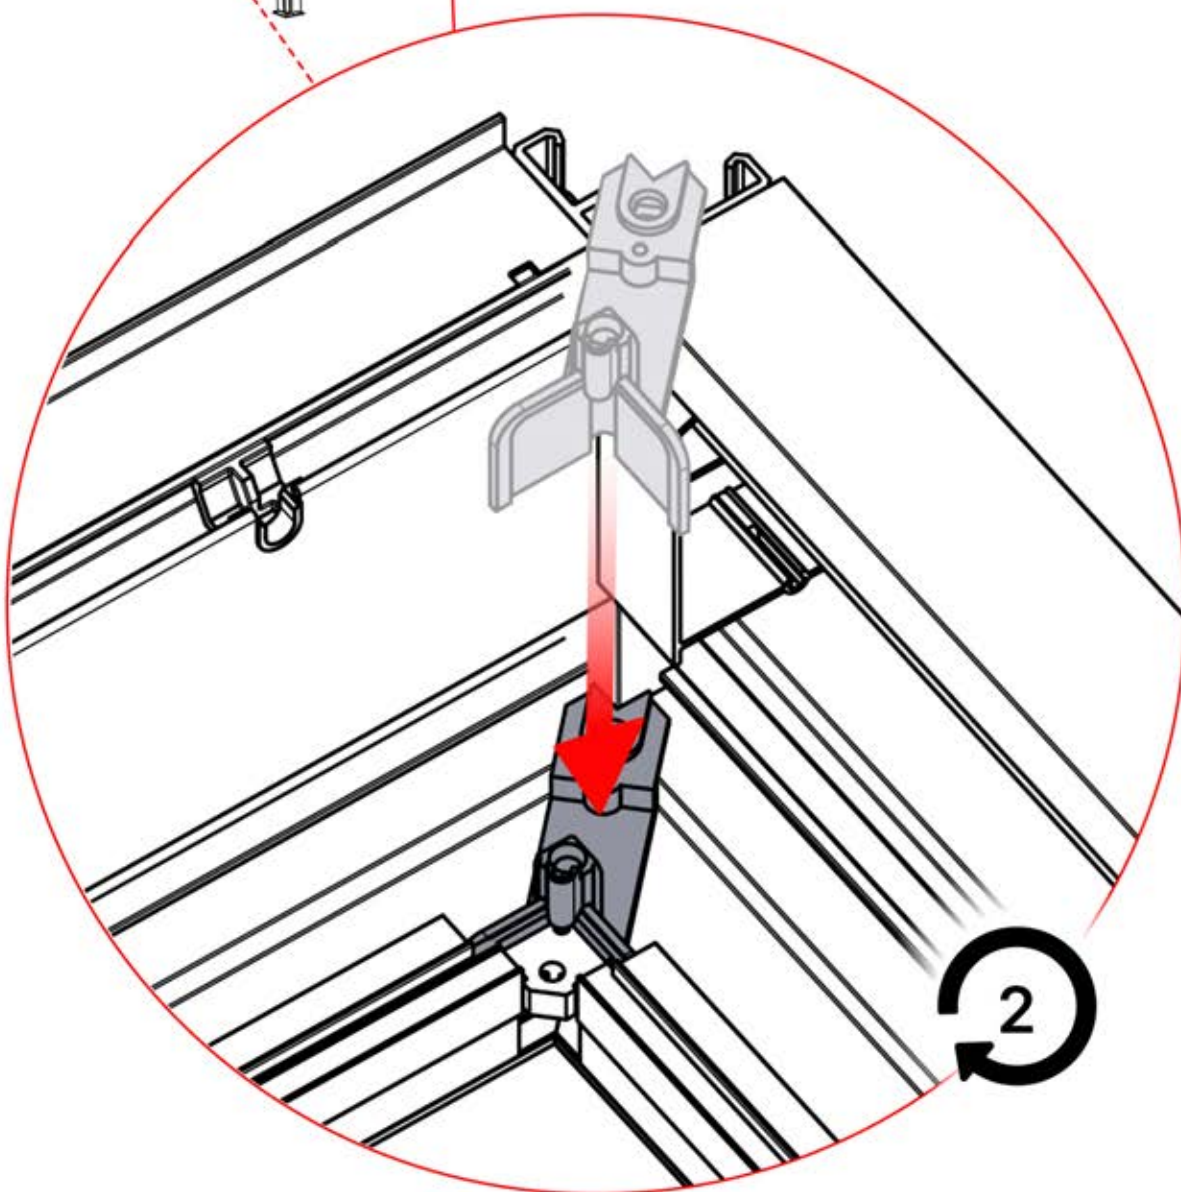

20

4

ANTHRACITE: B246
WHITE: B254
BLACK: B250

PN-200002792

2x