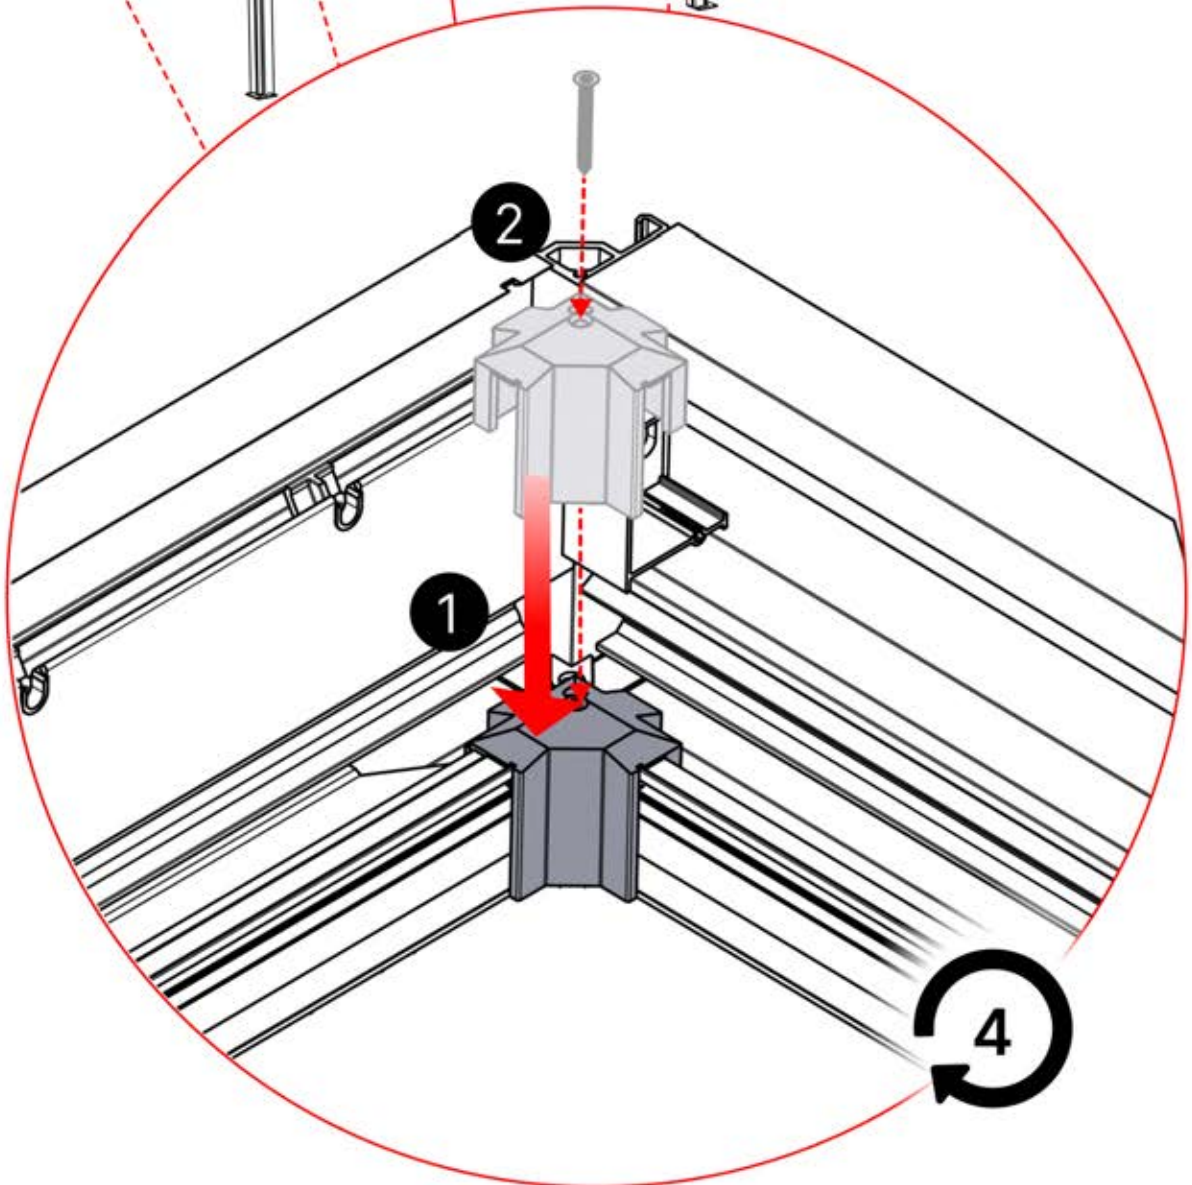

27

4

ANTHRACITE: B246
WHITE: B254
BLACK: B250

PN-200002625

4x

PN-200000960

4x