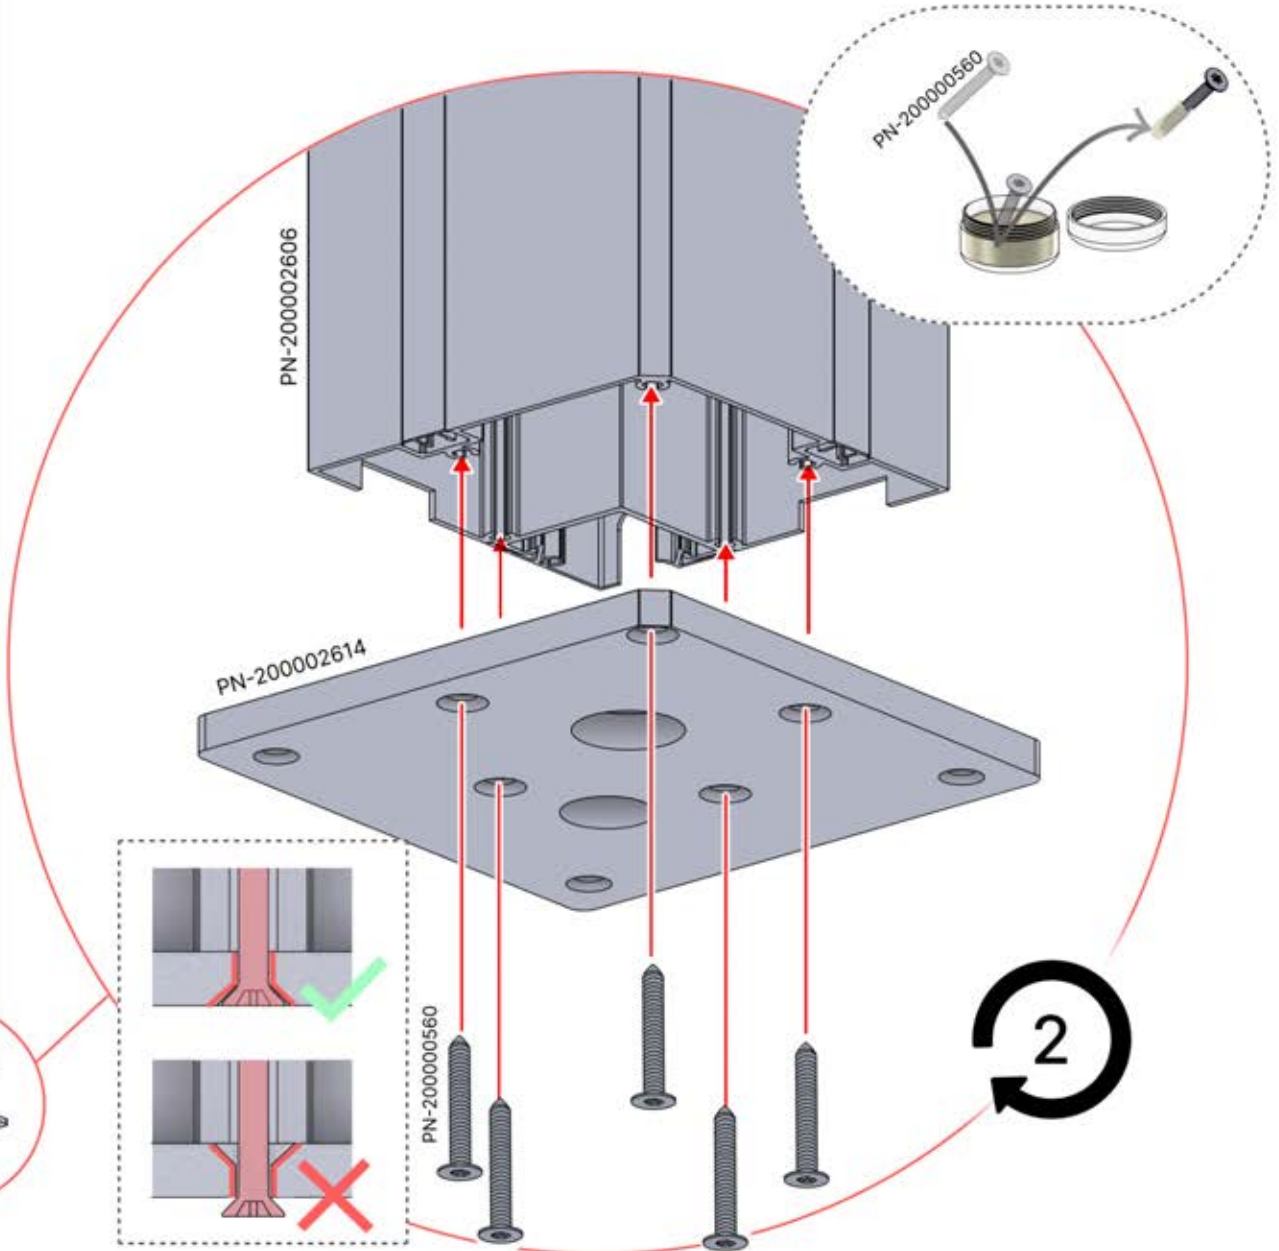

01

ANTHRACITE: C120
WHITE: C122
BLACK: C121

ANTHRACITE: B246
WHITE: B254
BLACK: B250

PN-200002606
2x

PN-200002614
2x

PN-200000560
10x

PN-200002606

PN-200002614

PN-200000560

2