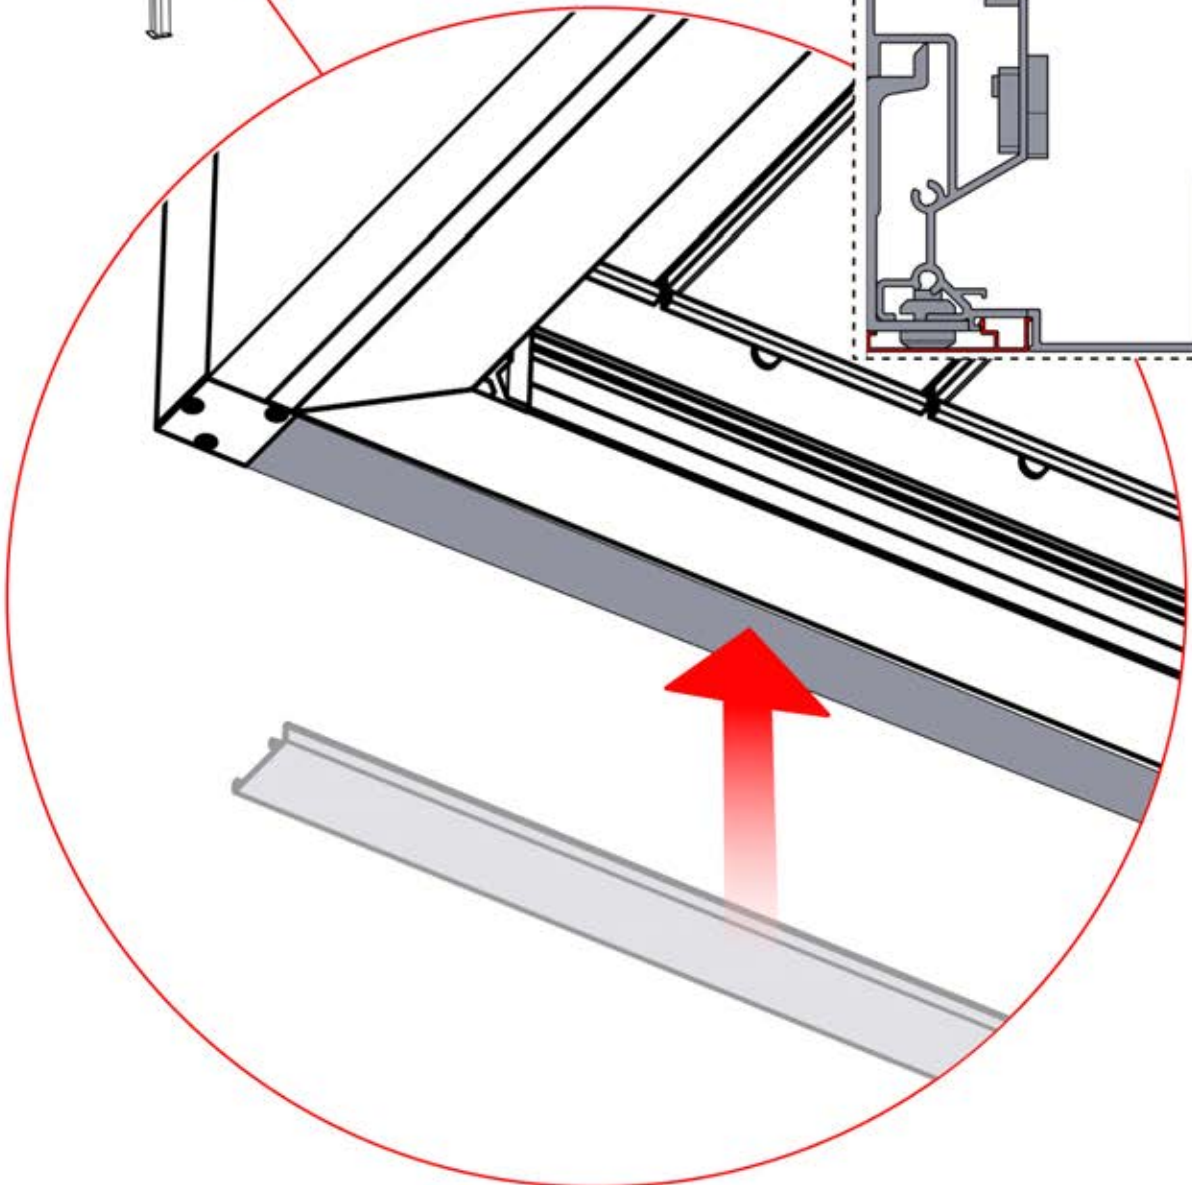

PN-200003332
1x

62

PERGOLUX | PERGOLA PRO WALL MOUNTED S4

3 X 5 M / 10' x 16'