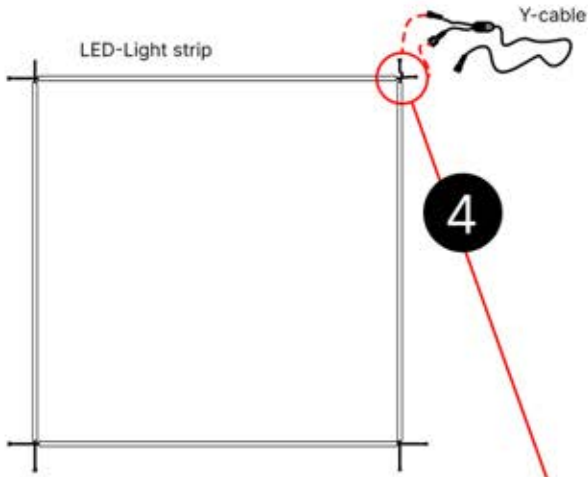

Important! Please watch all the videos before starting the assembly.

The videos contain important information relevant to the assembly process.

INFORMATION

INFORMATION

22

23

Tip: For a smoother LED installation, spray the track with soapy water before mounting.