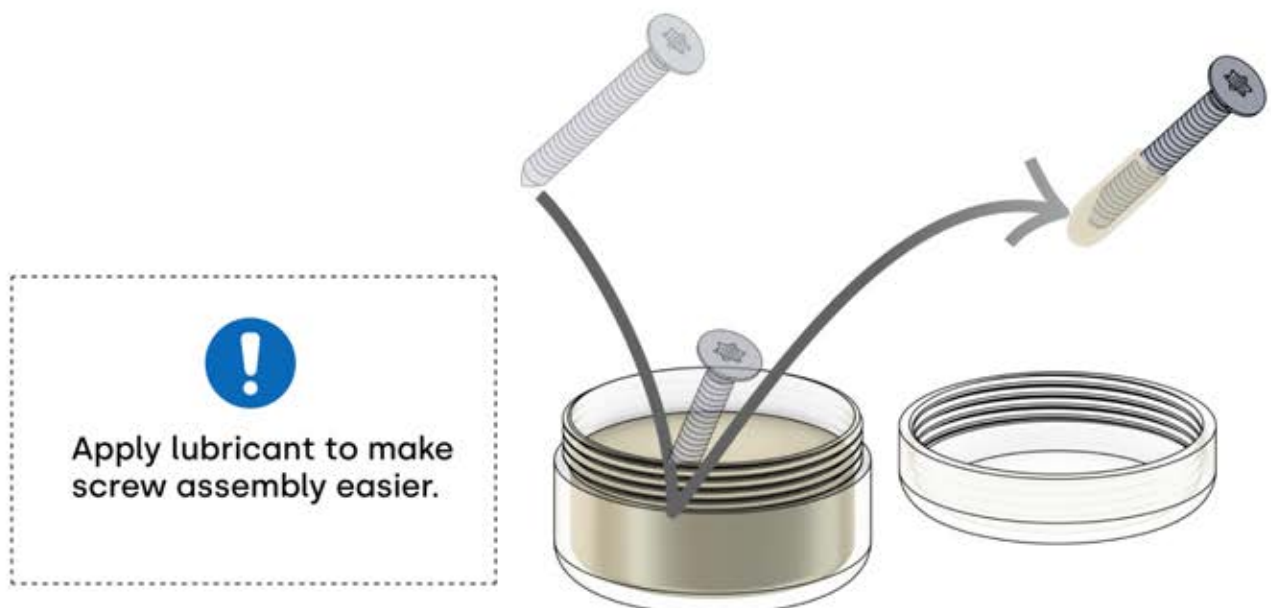

Use a high-quality, weather-resistant and mold-resistant adhesive and sealant to seal the corners of the pergola and prevent leakage. Look for products that are designed for outdoor use and provide a strong, long-lasting bond.

Use on concrete **x6**

Use on wood **x6**

Ø12mm

You need to buy 10 mm screws to attach the pergola to the ground

9mm

x

You need to buy 8 mm screws to attach the pergola to the wall

SHOP

INFORMATION

All screws from **PERGOLUX** are made of stainless steel, ensuring durability and resistance to rust. To prevent damage to screws, follow these guidelines:

- **DO NOT OVERTIGHTEN:** Apply appropriate force to avoid stripping the threads.
- **CHOOSE THE CORRECT TOOL:** Use the proper screwdriver or bit to avoid damaging the screw head.
- **ENSURE PROPER USE:** With correct installation, screws will maintain their integrity and functionality over time.
- **USE LUBRICATION:** Apply lubricant to make screw assembly easier.