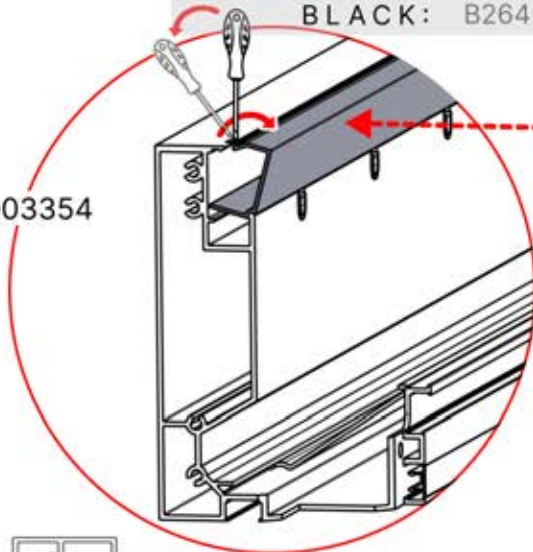

INFORMATION

ANTHRACITE: B246
WHITE: B254
BLACK: B250

ANTHRACITE: B262
WHITE: B266
BLACK: B264

	PN-200003357
	PN-200003394
	PN-200003354
	PN-200003387

PN-200003354