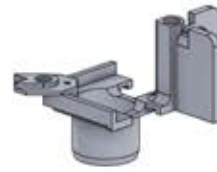

17

x7
PERGOLUX

4

ANTHRACITE: B246
WHITE: B254
BLACK: B250

PN-200000568
2x

18

4

ANTHRACITE: B246
WHITE: B254
BLACK: B250