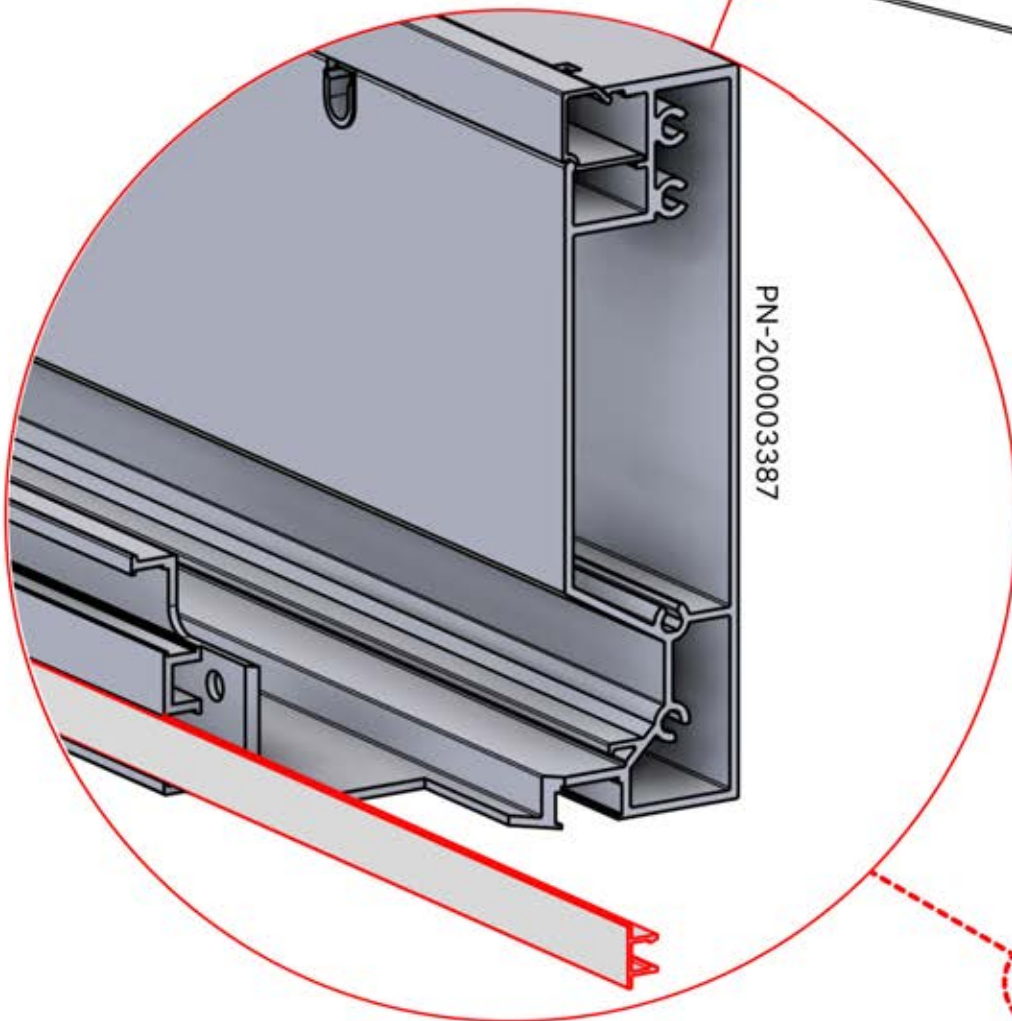

It is recommended to remove both snap-fit covers from the beam now.

Cover and clips

PN-200000512
SnapFIT COVER CLIP

SnapFIT cover

PN-200003387

INFORMATION

ANTHRACITE: B246
 WHITE: B254
 BLACK: B250

ANTHRACITE: B262
 WHITE: B266
 BLACK: B264