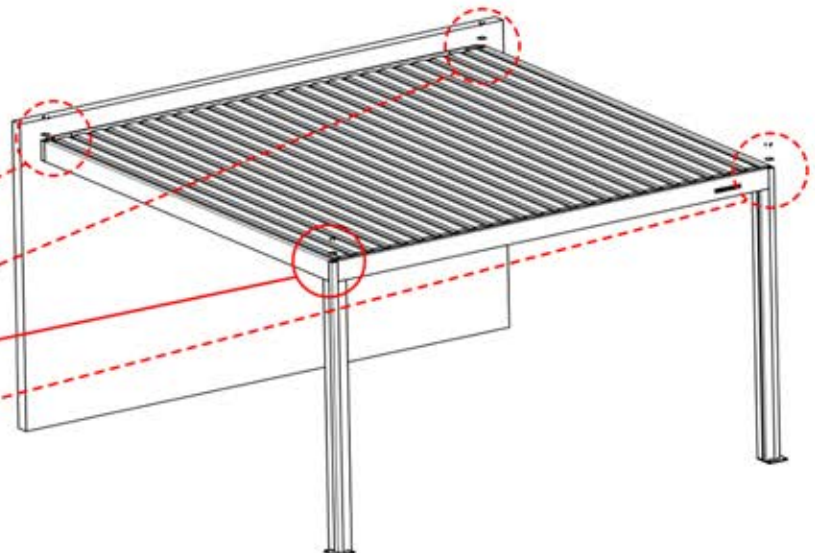

59

4

ANTHRACITE: B246
WHITE: B254
BLACK: B250

PN-200001514
4x

PN-200003323
2x

PN-200003322
2x

PN-200000840
18x