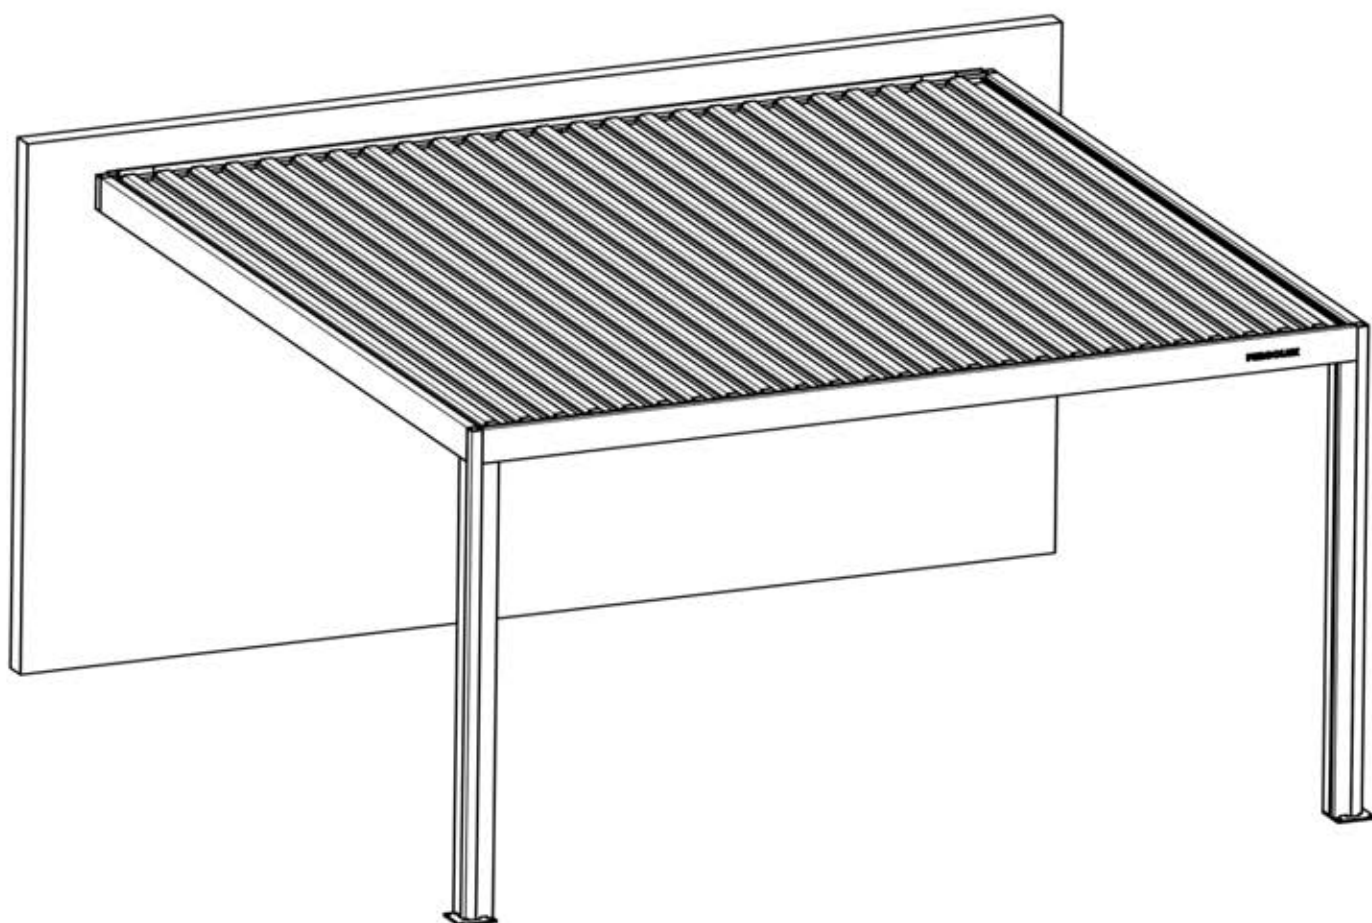

S4

PERGOLA

PRO

3 × 5m / 10' x 16'
WALL MOUNTED

PERGOLUX

Designed and
developed
in Norway

Type Approved
Regular
Production
Surveillance

www.tuv.com
ID 1111293124