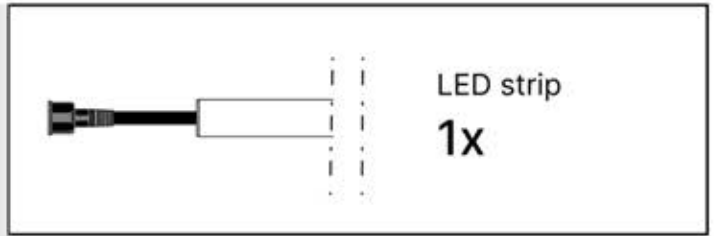

The videos contain important information relevant to the assembly process.

IMPORTANT INFORMATION

INFORMATION

28

29

Tip: For a smoother LED installation, spray the track with soapy water before mounting.

30

31