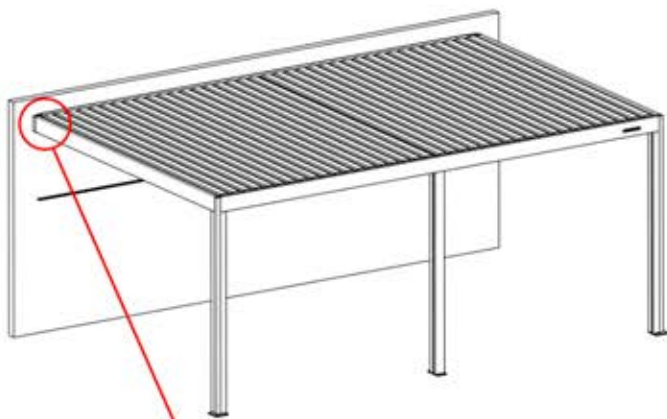

67

x1
PERGOLUX

4

ANTHRACITE: B247
WHITE: B255
BLACK: B251

PN-200003334
1x