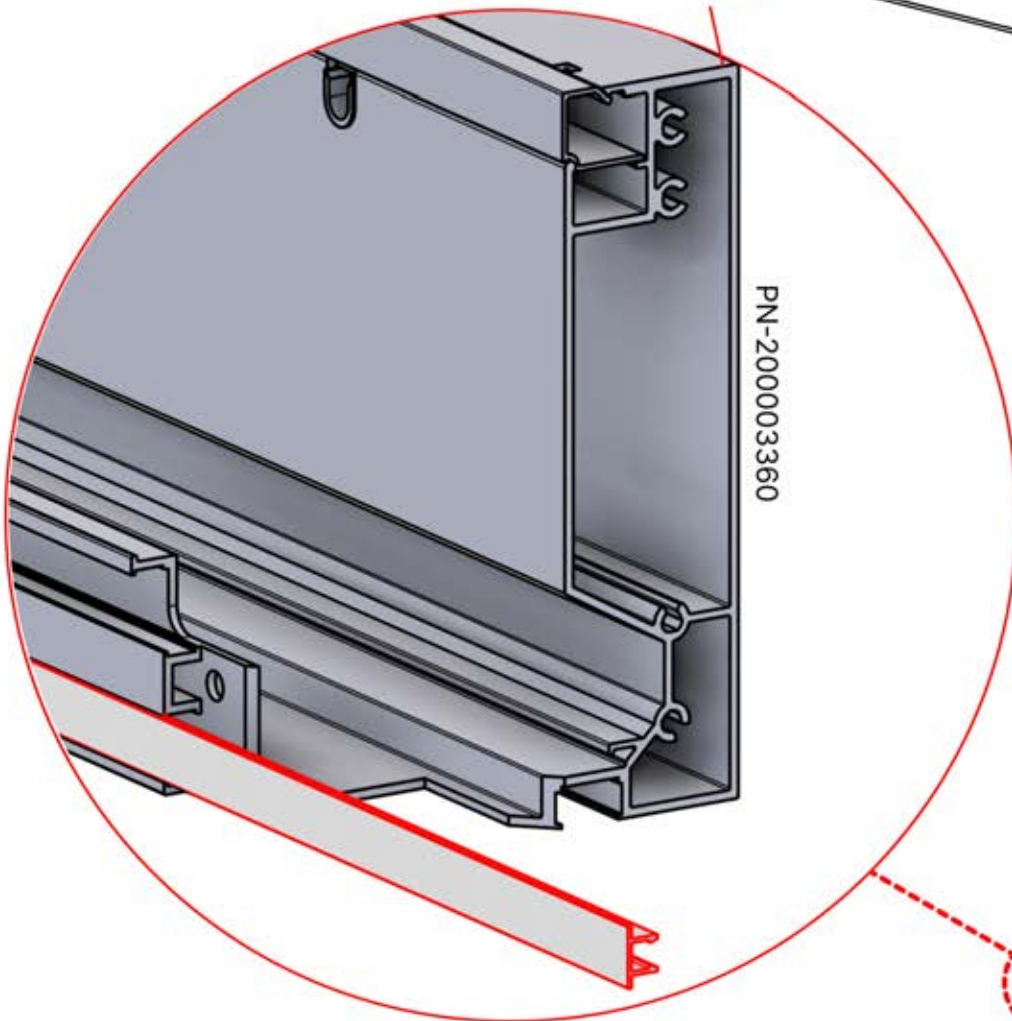

INFORMATION

Are you installing a heater, fan or LED lights?

It is recommended to remove both snap-fit covers from the beam now.

Cover and clips

PN-200000512
SnapFIT COVER CLIP

SnapFIT cover

PN-200003360