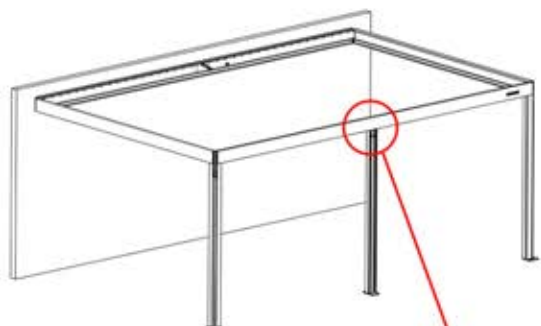

ANTHRACITE: C123
WHITE: C125
BLACK: C124

PN-200002782

1X

18

x1
FERGOLUX

2

ANTHRACITE: C123
WHITE: C125
BLACK: C124

PN-200000826
3x