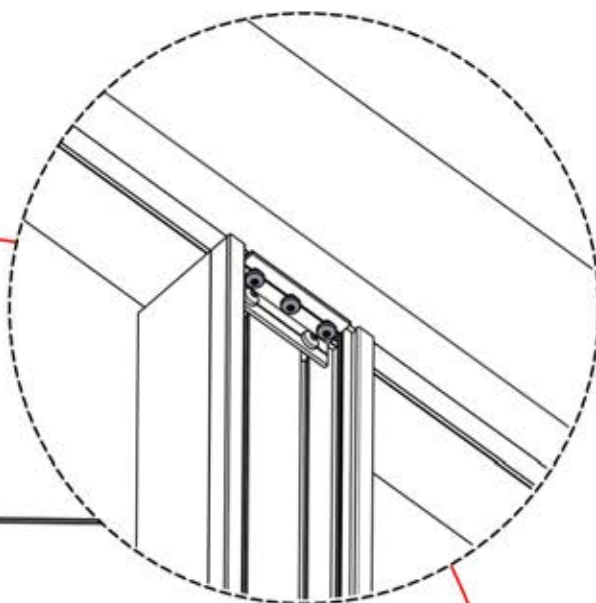

ANTHRACITE: C123
WHITE: C125
BLACK: C124

PN-200002782

1X

18

x1
FERGOLUX

2

ANTHRACITE: C123
WHITE: C125
BLACK: C124

PN-200000826
3x