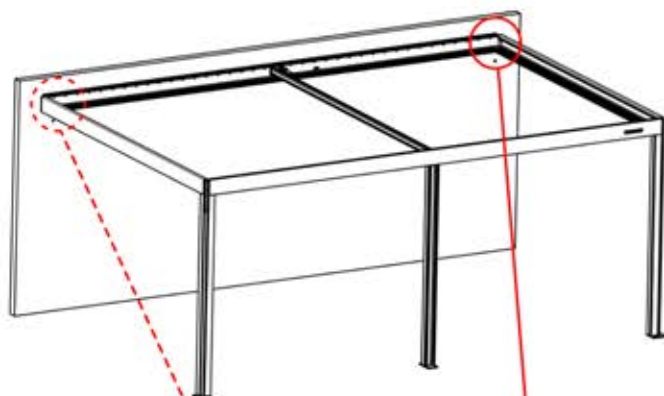

32

4

ANTHRACITE: B247
WHITE: B255
BLACK: B251

PN-20000516
2x