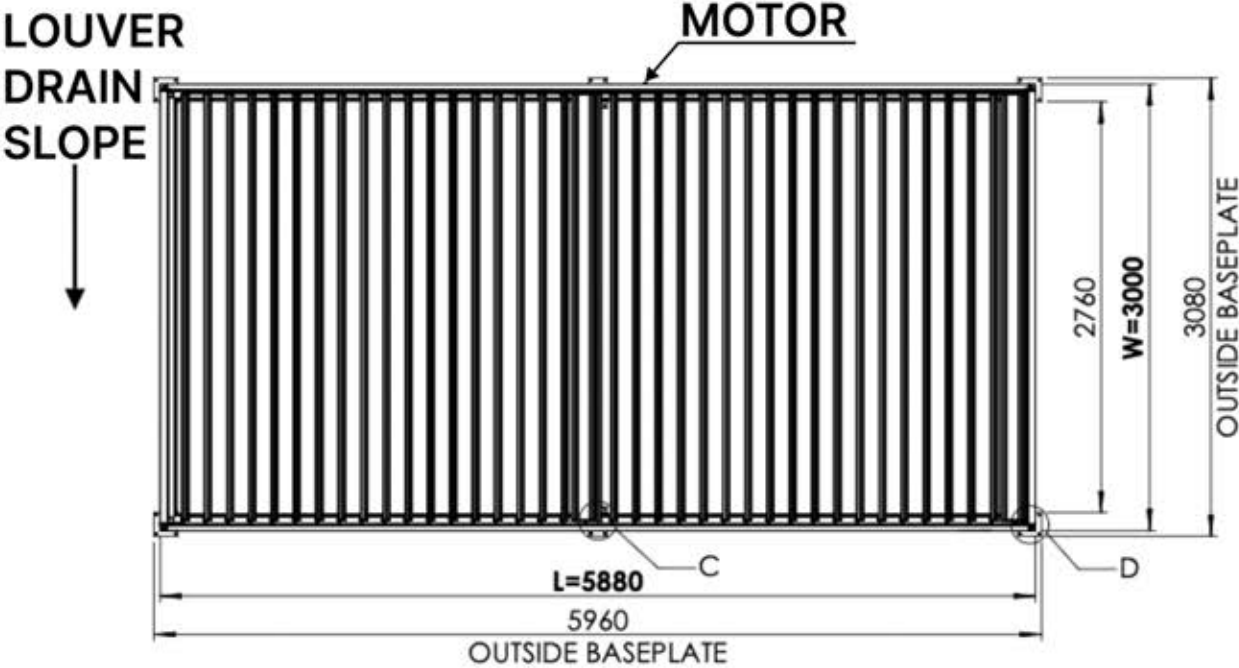

Matter + Smart home can be connected at anytime by simply scanning the QR code provided

CONTROL BOX

[View Manual](#)

3 x 6 M

3 × 6 M

INFORMATION

Are you installing a screen, slat wall or glass wall?

It is recommended to remove these Snapfit covers and clips now before installing the pergola.