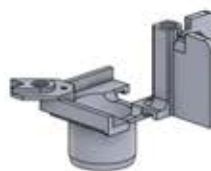

2x

24

4

ANTHRACITE: B247
WHITE: B255
BLACK: B251

PN-200002617

2x

25

x1
FERGOLUX