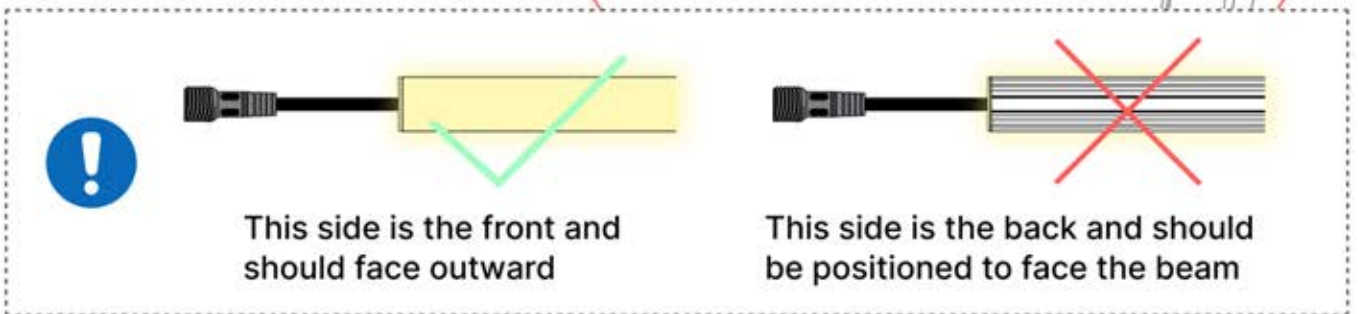

2x

IMPORTANT INFORMATION

Handle with care.

When installing the light strip, do not pull or bend the wires on both sides with force, as this may cause the solder joints to fall off.

Important! Please watch all the videos before starting the assembly.

The videos contain important information relevant to the assembly process.

IMPORTANT INFORMATION

INFORMATION

28

29

Tip: For a smoother LED installation, spray the track with soapy water before mounting.

30

31