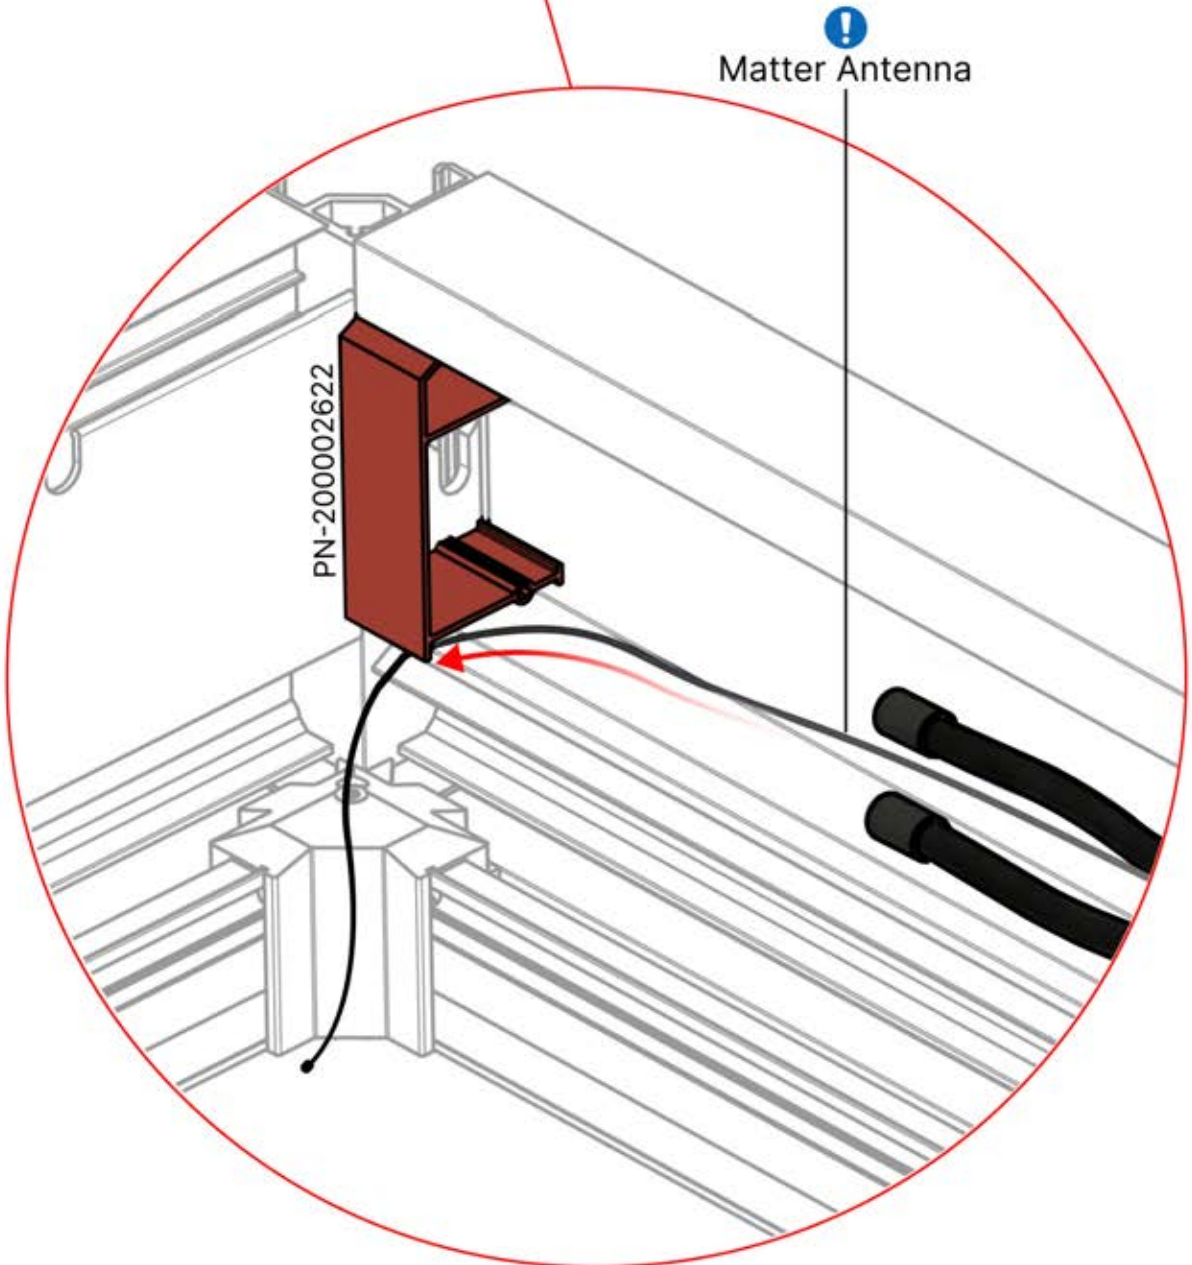

If you are going to install a heater, do it now.

Follow the instructions in the heater assembly manual.

2

It's time to PAIR the motor and LED lights to the pergola control box.

Follow the instruction in the assembly manual.

46

 <p>CONTROL BOX</p>	S4	PN-200002683 5x
<p>⚠ Keep the Matter Antenna wire free and do not tie them with LED and Motor wire</p>		PN-200002684 10x

47

!
Route the Matter
Antenna and place it
below the highlighted
part(PN-200002622).