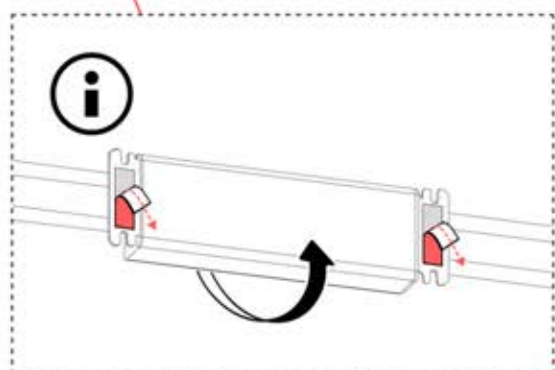

!
Control Box can be
installed on
Preferred W BEAM