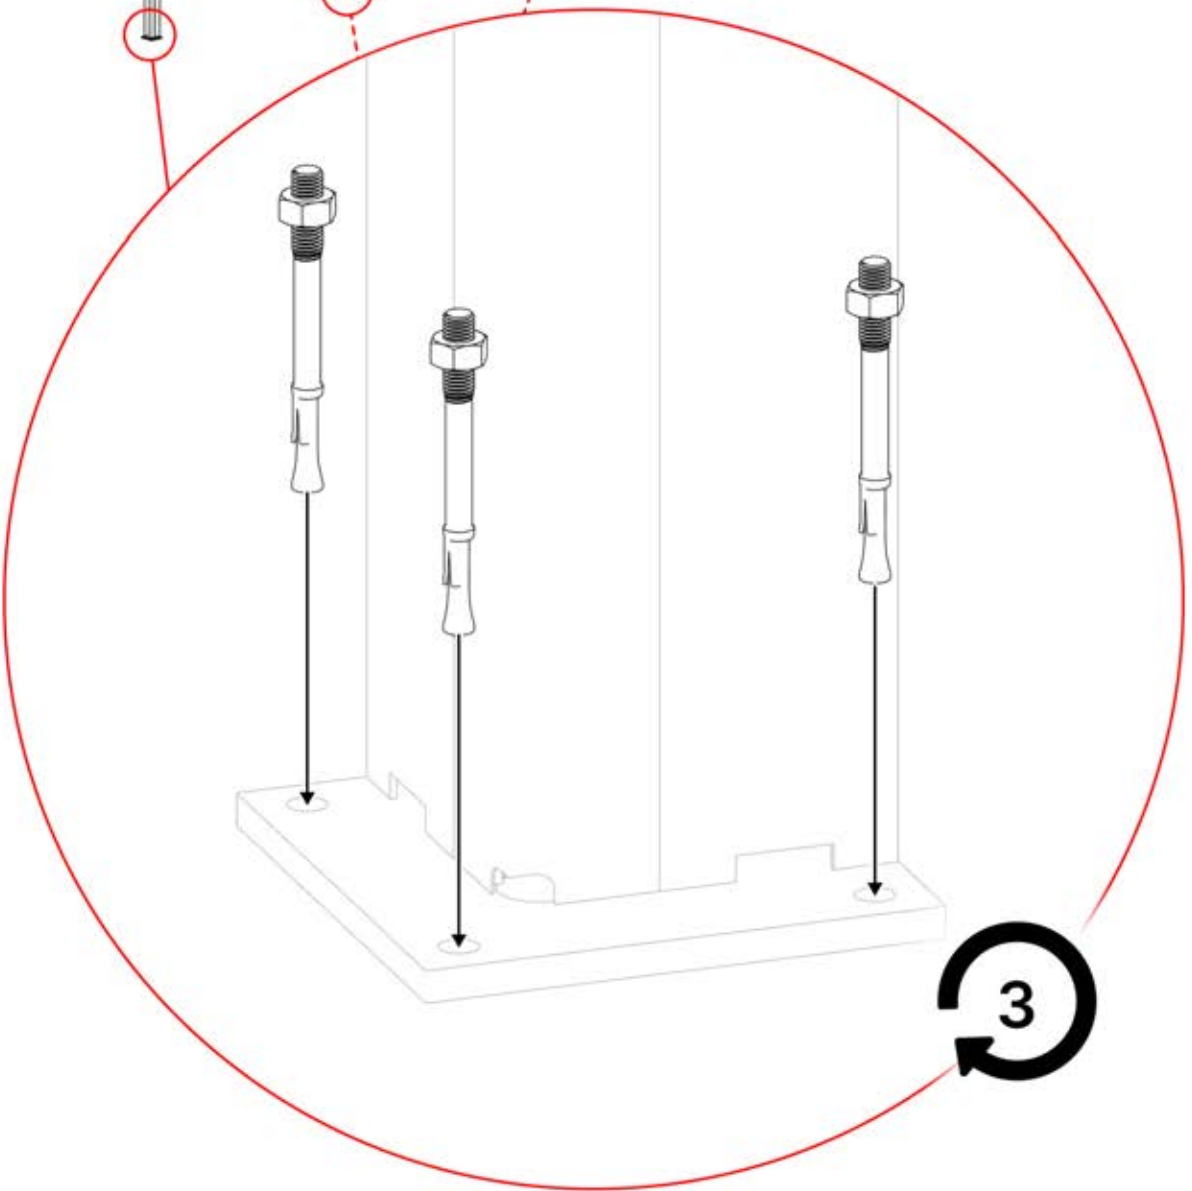

PN-200002783
1X

69

PERGOLUX | PERGOLA PRO WALL MOUNTED S4

3 X 6 m