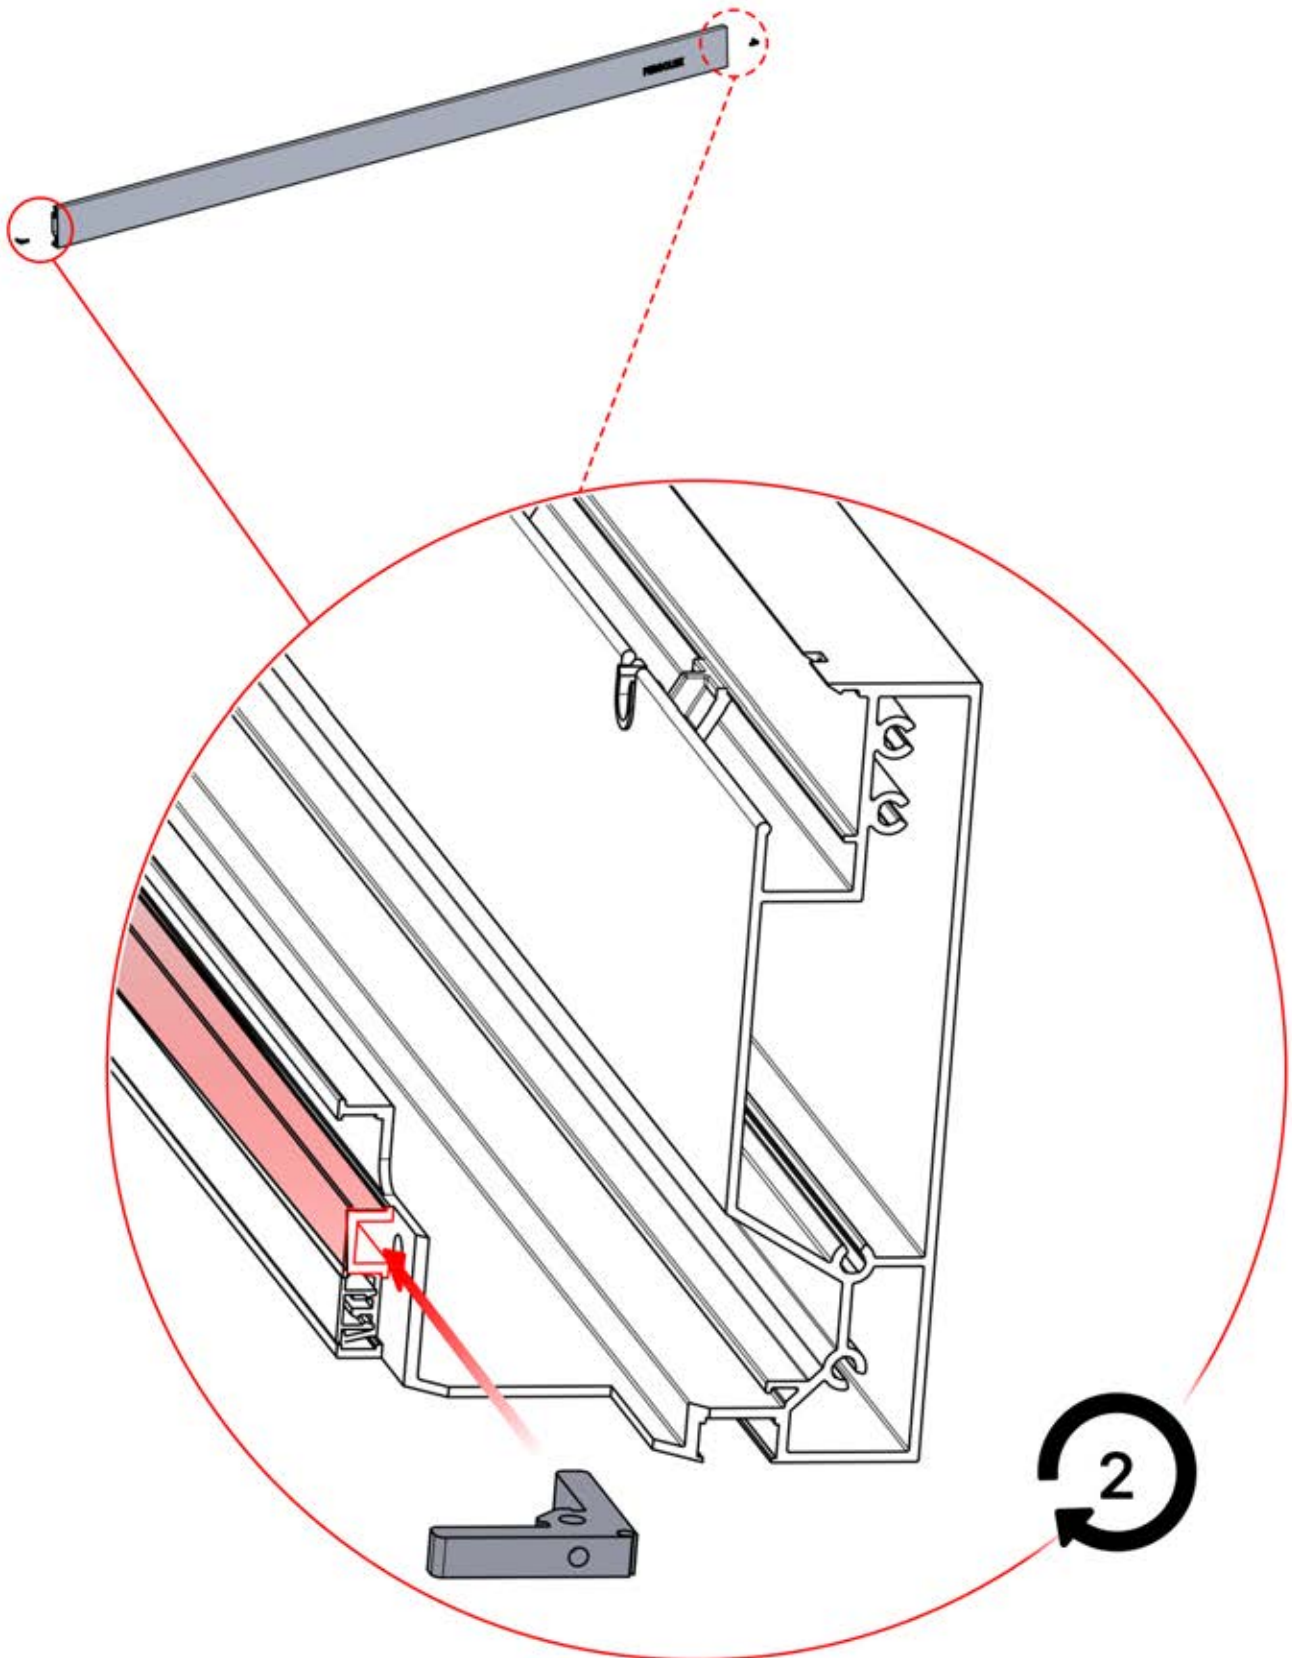

14

4

ANTHRACITE: B247
WHITE: B255
BLACK: B251

PN-200000507
2x

15

x1
FERGOLUX

4

ANTHRACITE: B247
WHITE: B255
BLACK: B251