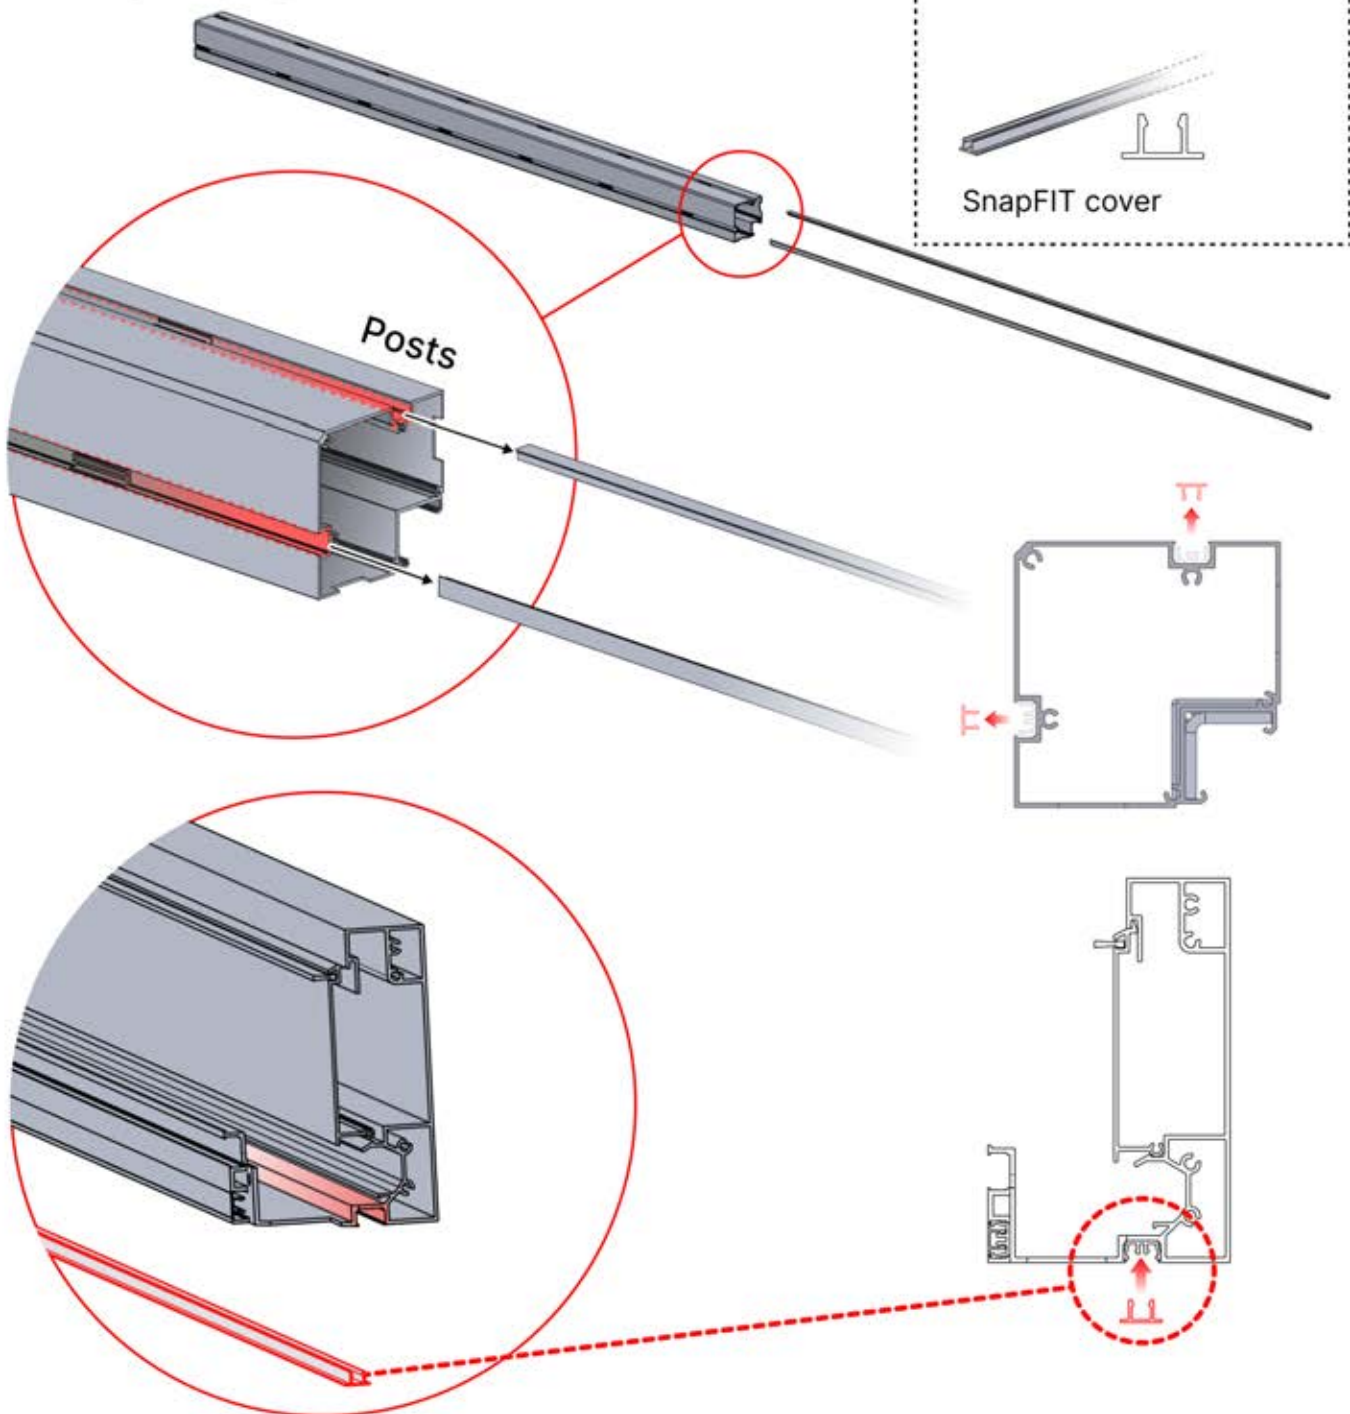

INFORMATION

Are you installing a screen, slat wall or glass wall?

It is recommended to remove these Snapfit covers and clips now before installing the pergola.

Cover and clips

PN-200000512
SnapFIT cover clip