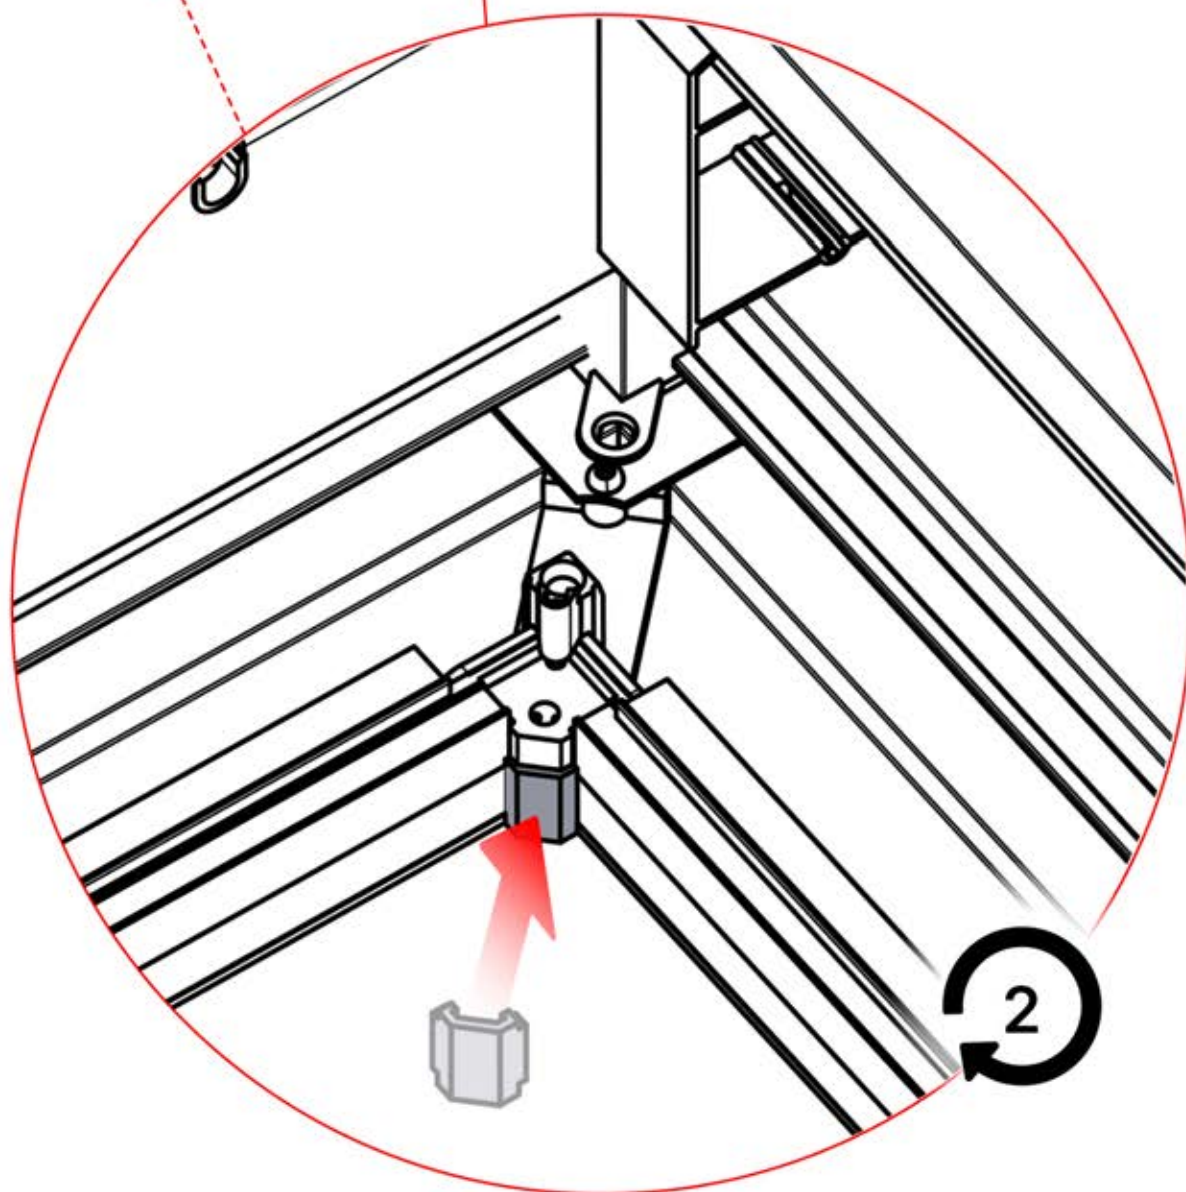

32

4

ANTHRACITE: B247
WHITE: B255
BLACK: B251

PN-20000516
2x