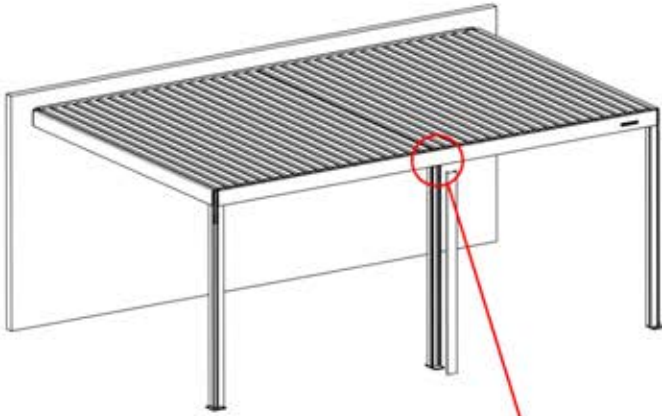

PN-200002783
1X

69

PERGOLUX | PERGOLA PRO WALL MOUNTED S4

3 X 6 m