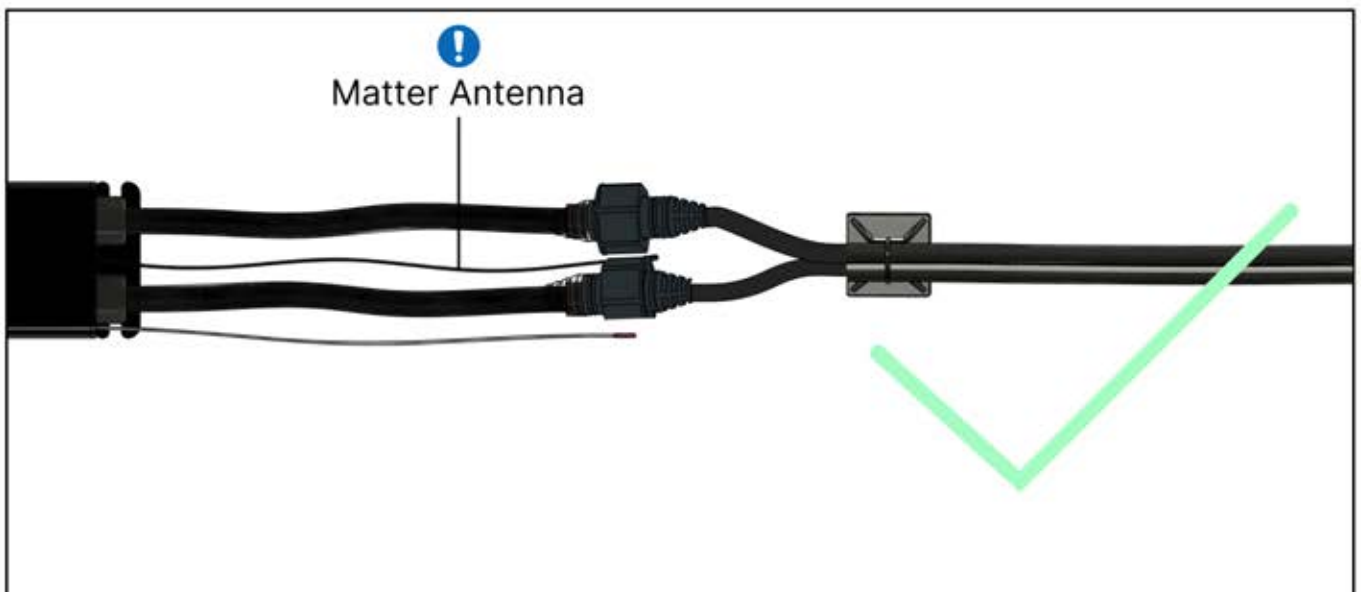

46

CONTROL BOX	S4	PN-200002683 5x
⚠ Keep the Matter Antenna wire free and do not tie them with LED and Motor wire		PN-200002684 10x