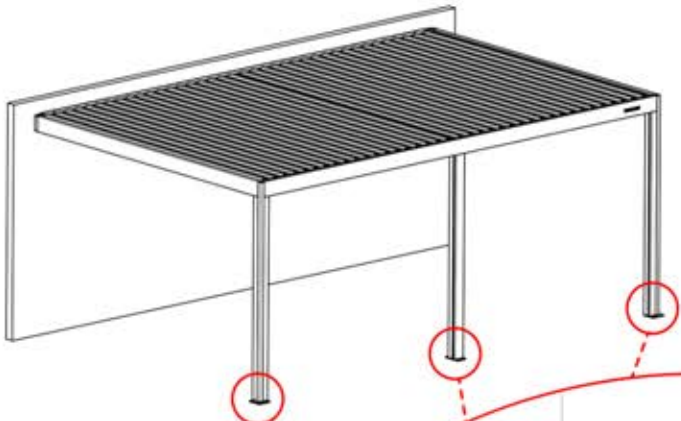

PN-200002783
1X

69

PERGOLUX | PERGOLA PRO WALL MOUNTED S4

3 X 6 m