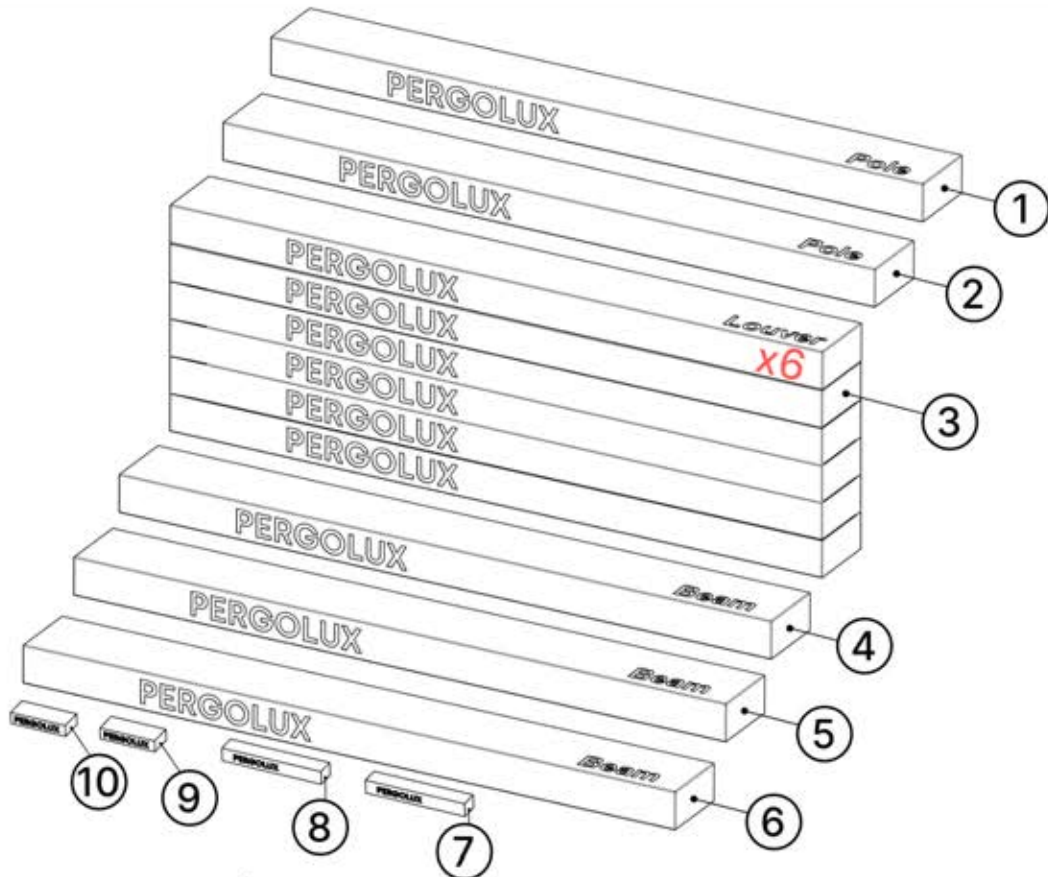

INFORMATION

3mm, 4mm, 5mm

TX15, TX20, TX25, TX30

PACKAGE OVERVIEW

ORDER	ANTHRACITE	WHITE	BLACK
①	C120	L225	L223
②	C123	C125	C124
③	L221	L226	L224
④	B247	B266	B264
⑤	B262	B267	B274
⑥	B274	B278	B276
⑦	MOTOR		
⑧	WHITE / RGB LED		
⑨	CONTOL BOX		
⑩	POWER CABLE		