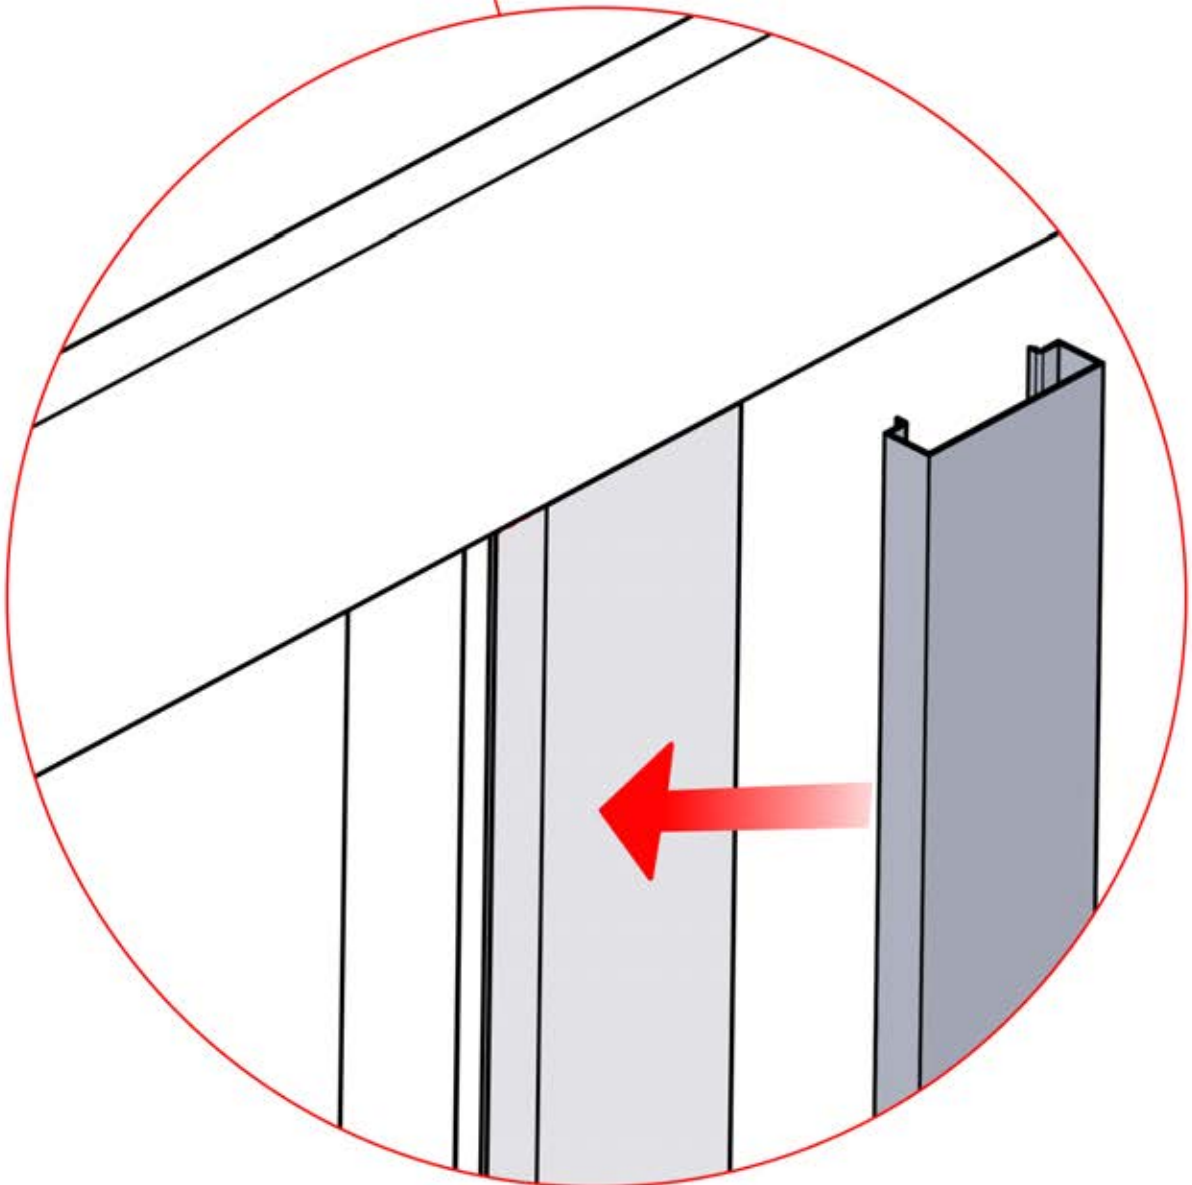

PN-200002783
1X

69

PERGOLUX | PERGOLA PRO WALL MOUNTED S4

3 X 6 m