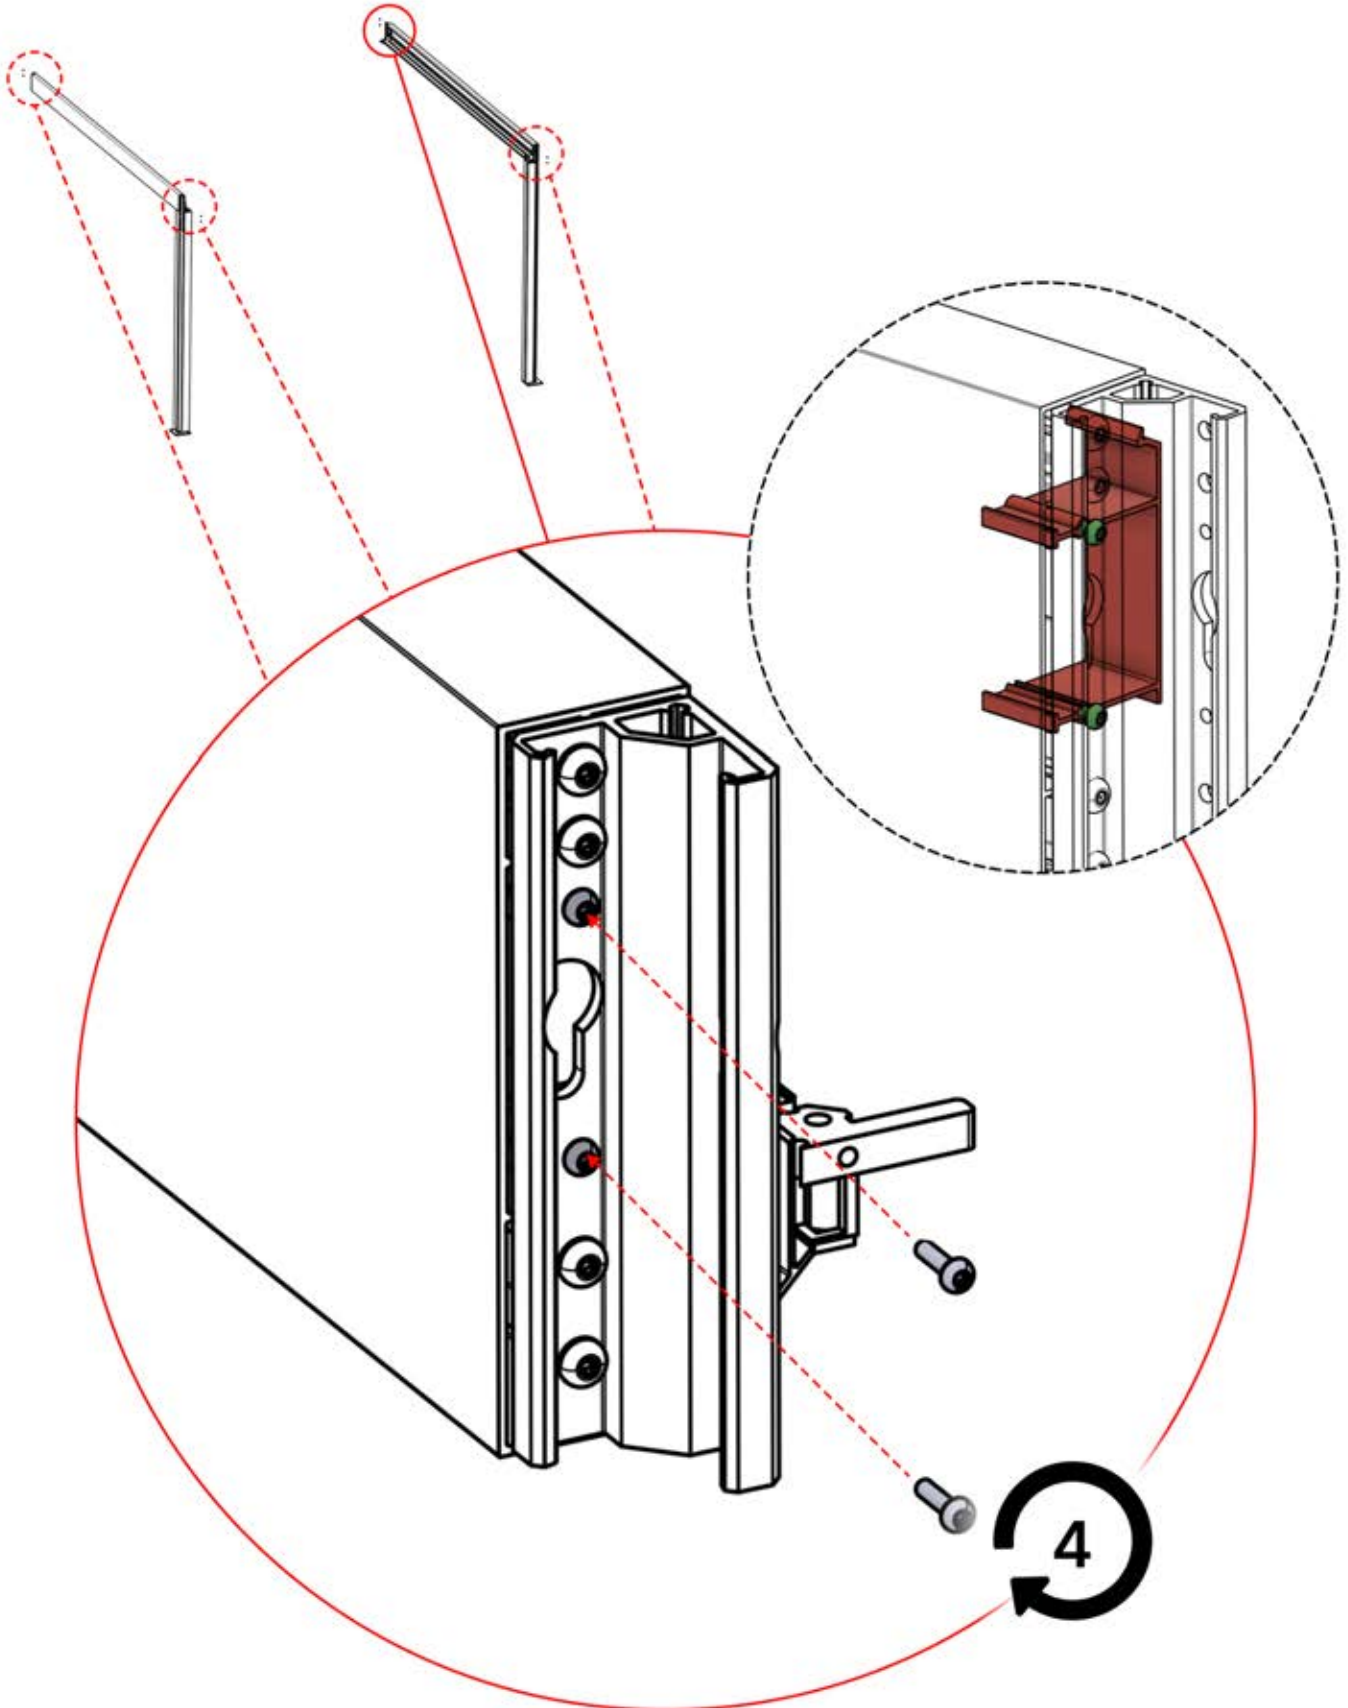

11

4

ANTHRACITE: B247
WHITE: B255
BLACK: B251

PN-200000680

8x