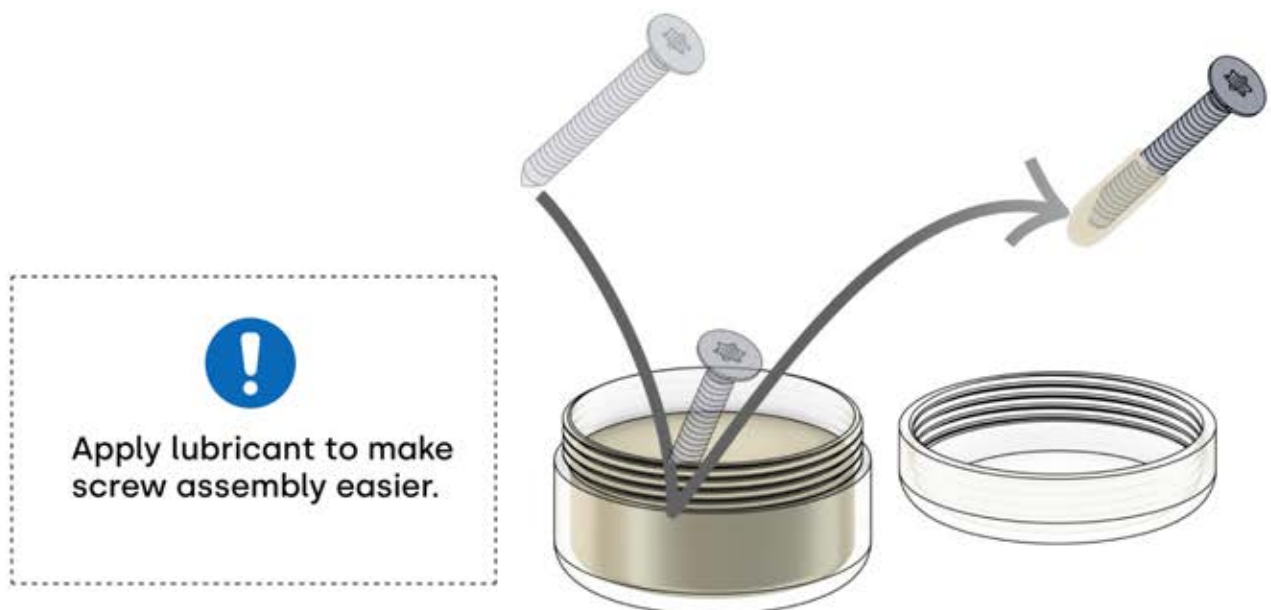

Use a high-quality, weather-resistant and mold-resistant adhesive and sealant to seal the corners of the pergola and prevent leakage. Look for products that are designed for outdoor use and provide a strong, long-lasting bond.

Use on concrete $\times 10$

Use on wood $\times 10$

$\varnothing 12\text{mm}$

You need to buy 10 mm screws to attach the pergola to the ground

9mm

\times

You need to buy 8 mm screws to attach the pergola to the wall

SHOP

INFORMATION

All screws from **PERGOLUX** are made of stainless steel, ensuring durability and resistance to rust. To prevent damage to screws, follow these guidelines:

- **DO NOT OVERTIGHTEN:** Apply appropriate force to avoid stripping the threads.
- **CHOOSE THE CORRECT TOOL:** Use the proper screwdriver or bit to avoid damaging the screw head.
- **ENSURE PROPER USE:** With correct installation, screws will maintain their integrity and functionality over time.
- **USE LUBRICATION:** Apply lubricant to make screw assembly easier.