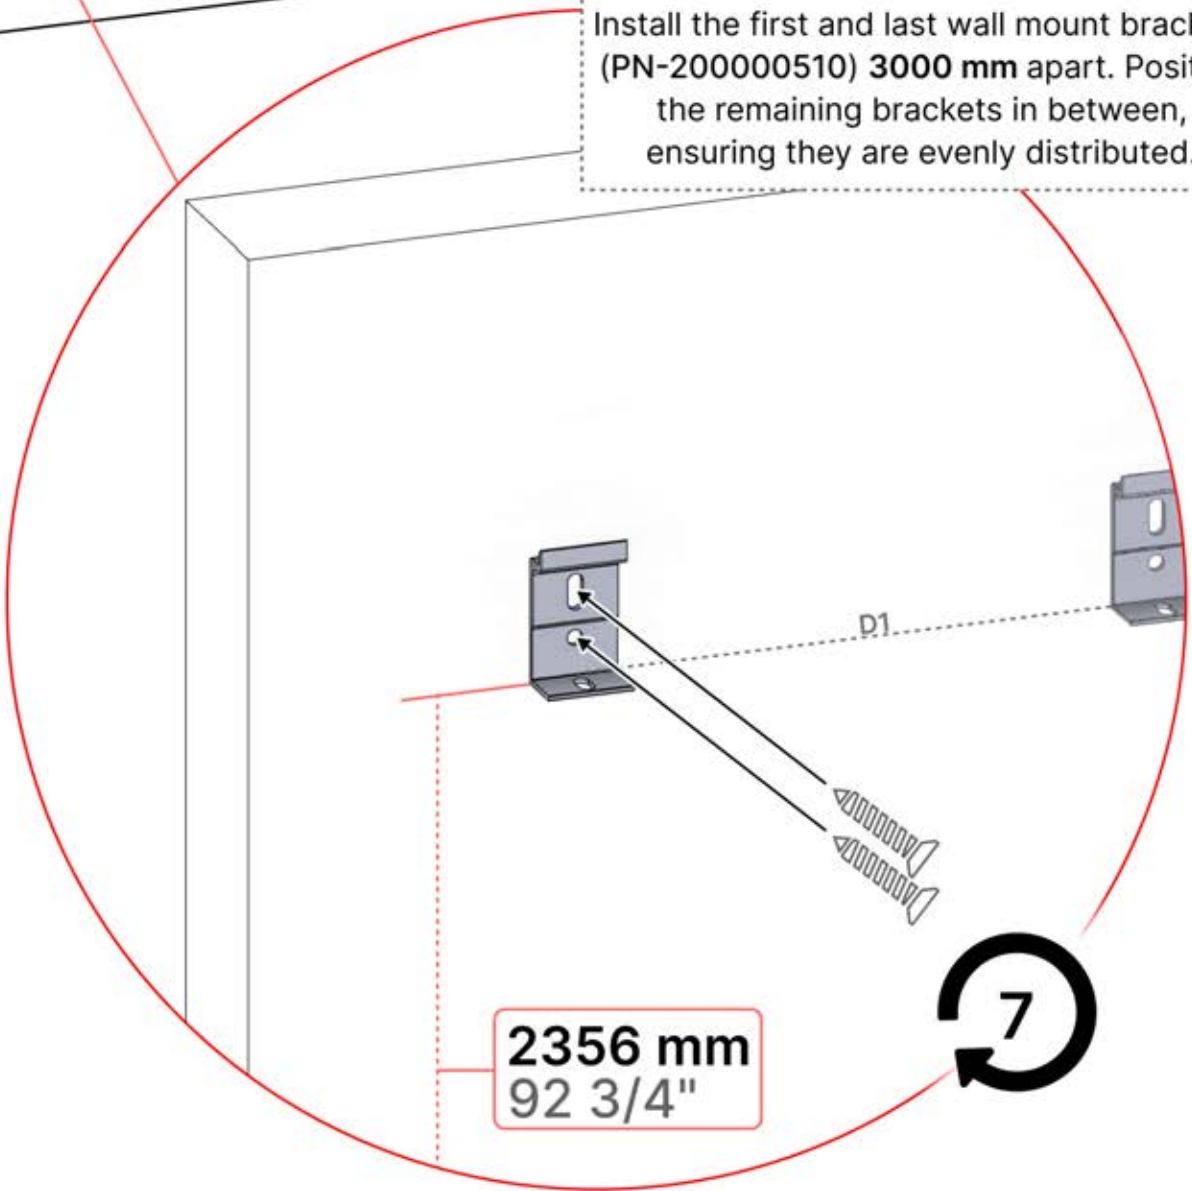

4

ANTHRACITE: B247
WHITE: B255
BLACK: B251

PN-200000510
5x

5400 mm

x10

Install the first and last wall mount brackets (PN-200000510) 3000 mm apart. Position the remaining brackets in between, ensuring they are evenly distributed.