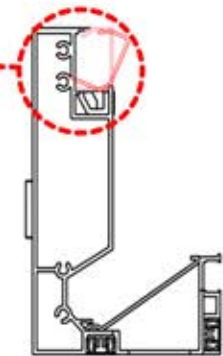

ANTHRACITE: B262
WHITE: B266
BLACK: B264

		PN-200003357
		1x
		PN-200003394
		1x
		PN-200003355
		1x
		PN-200003360
		1x

PN-200003355