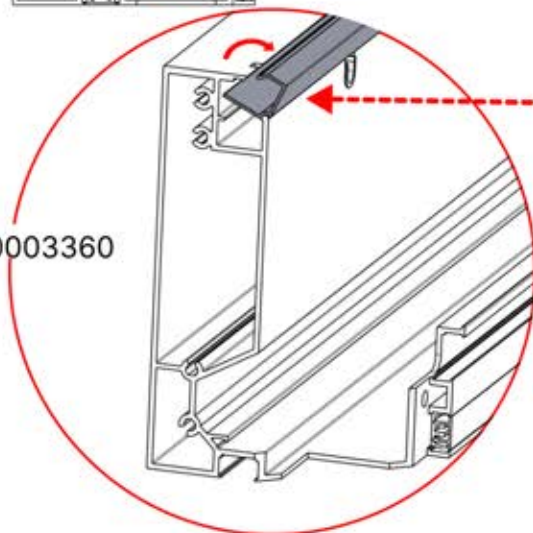

PN-200003360