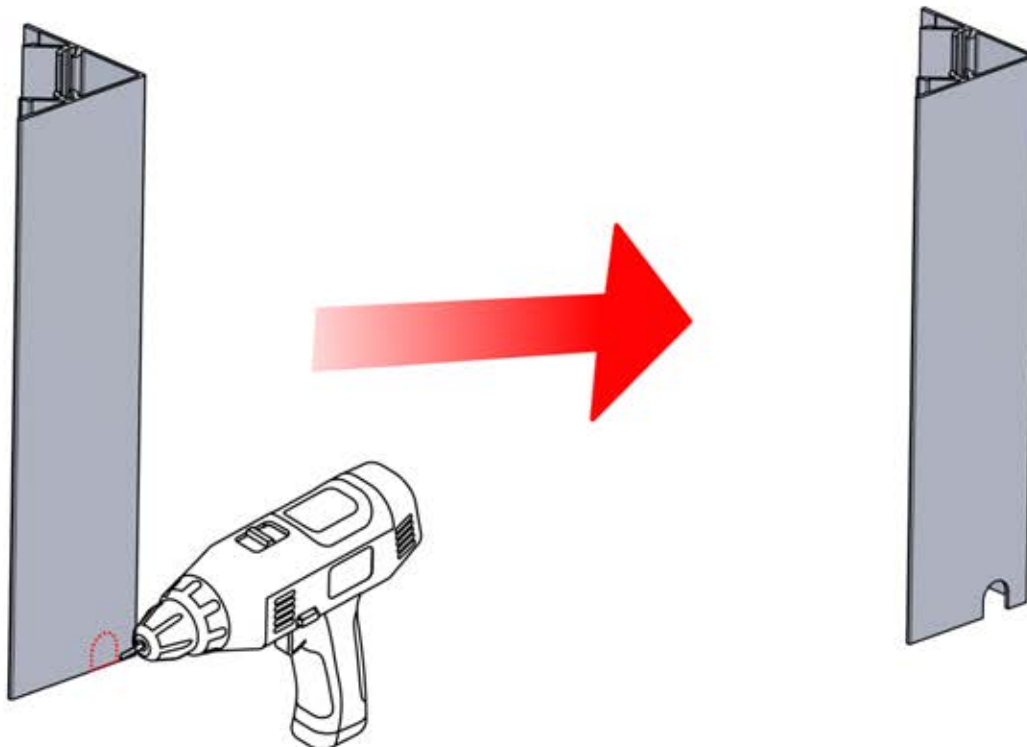

Note: The illustration shows the hole location for a right-corner assembly; if routing from the left corner, drill the hole on the opposite side.

39

!
Control Box can be
installed on
Preferred W BEAM

40

 **Connect grounding wire before connecting to power!**