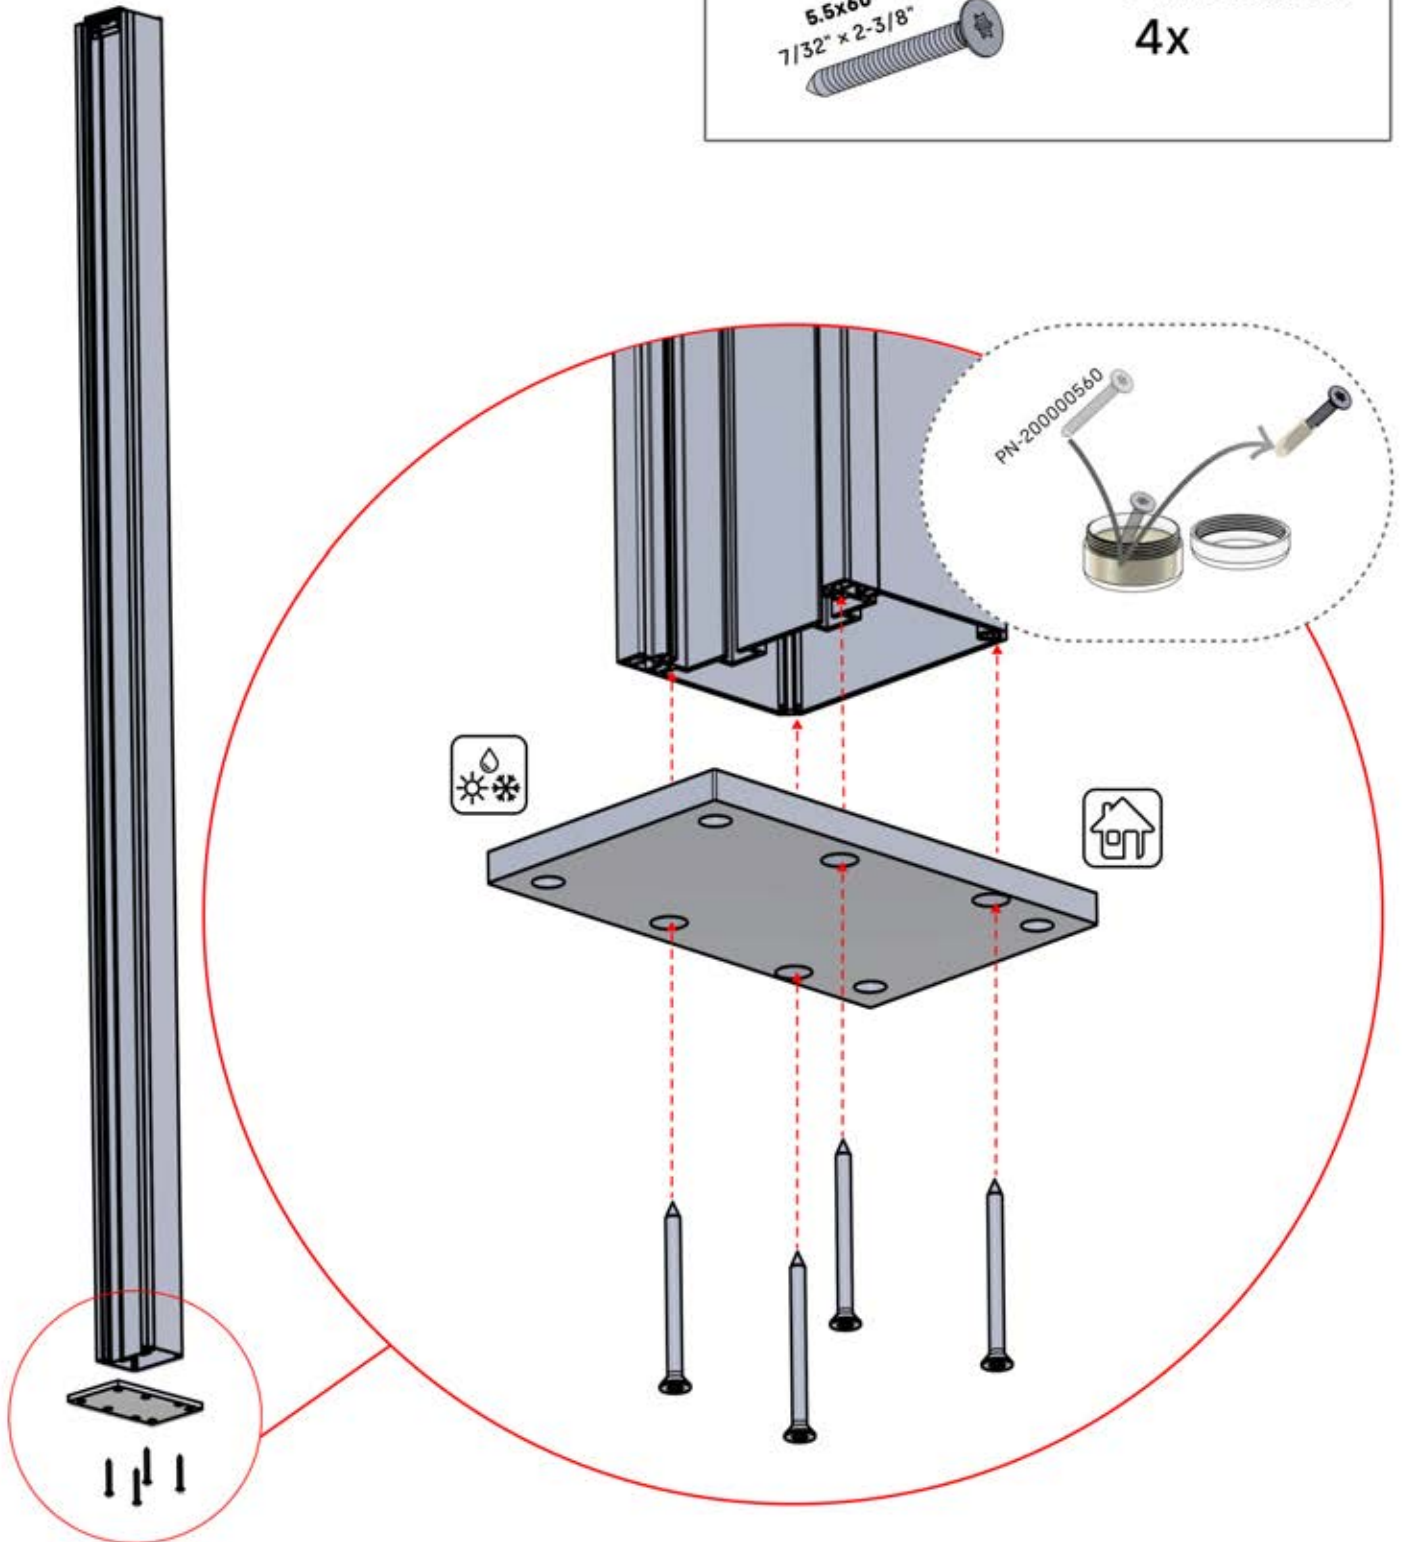

02

x7
PERGOLUX

4

ANTHRACITE: B247
WHITE: B255
BLACK: B251

PN-200002782
1x

PN-200002785
2x

PN-200000560
4x

5.5x60
7/32" x 2-3/8"