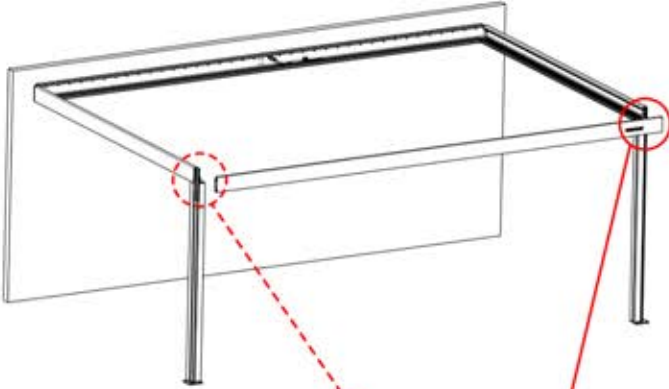

15

x1
FERGOLUX

4

ANTHRACITE: B247
WHITE: B255
BLACK: B251

PN-200003355
2x