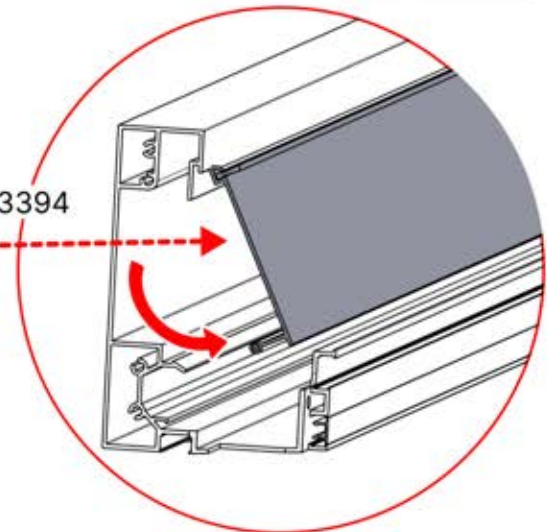

PN-200003394