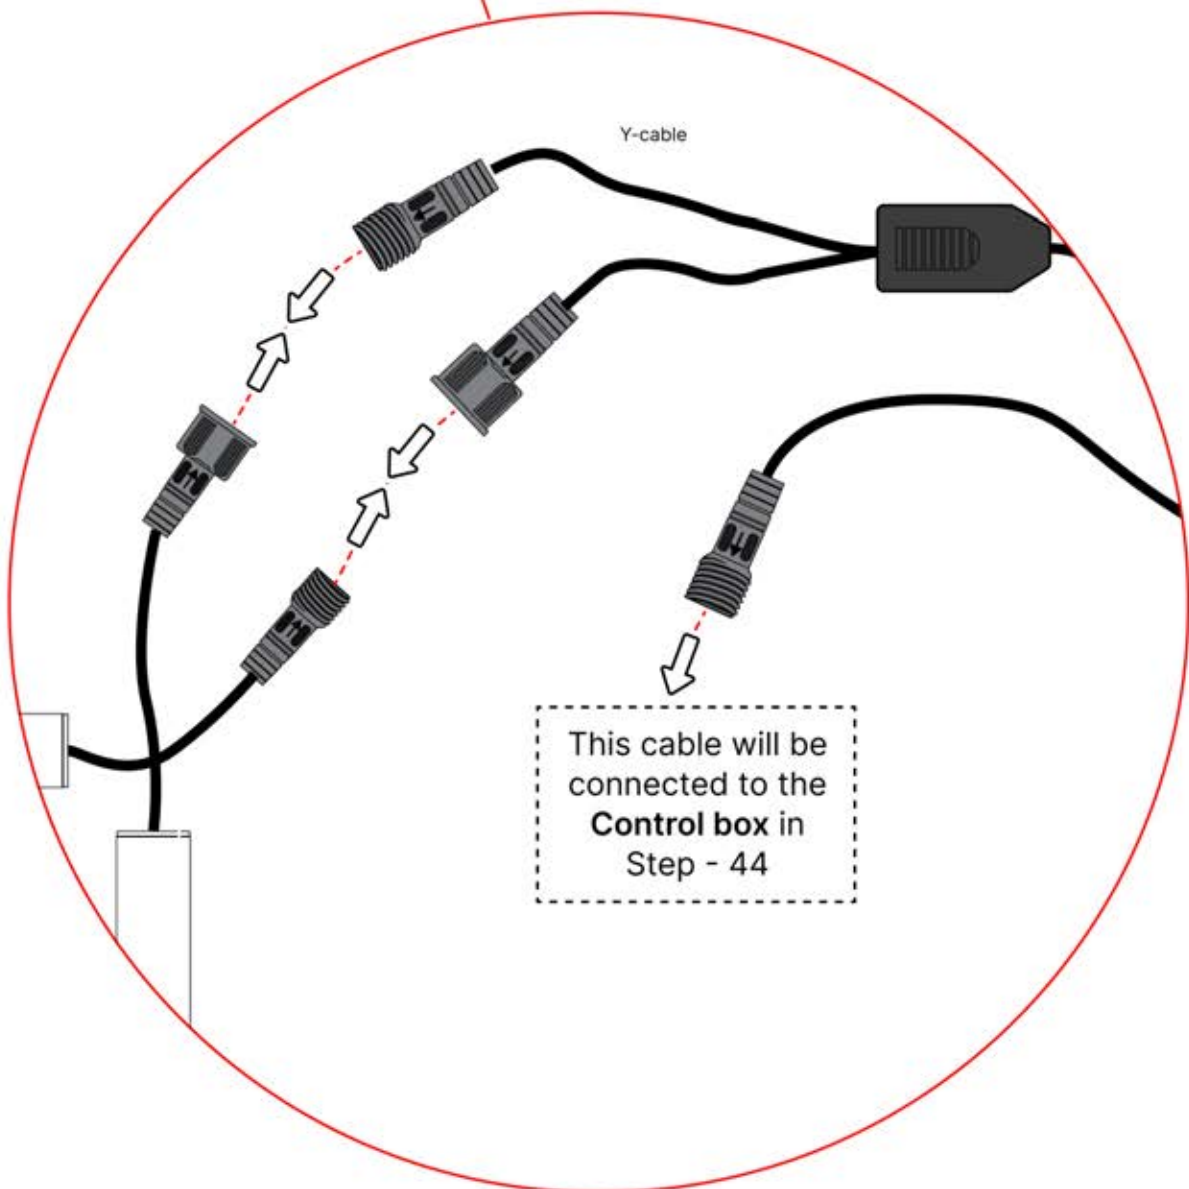

2x

IMPORTANT INFORMATION

Handle with care.

When installing the light strip, do not pull or bend the wires on both sides with force, as this may cause the solder joints to fall off.

Important! Please watch all the videos before starting the assembly.

The videos contain important information relevant to the assembly process.

IMPORTANT INFORMATION

INFORMATION

28

29

Tip: For a smoother LED installation, spray the track with soapy water before mounting.

30

31