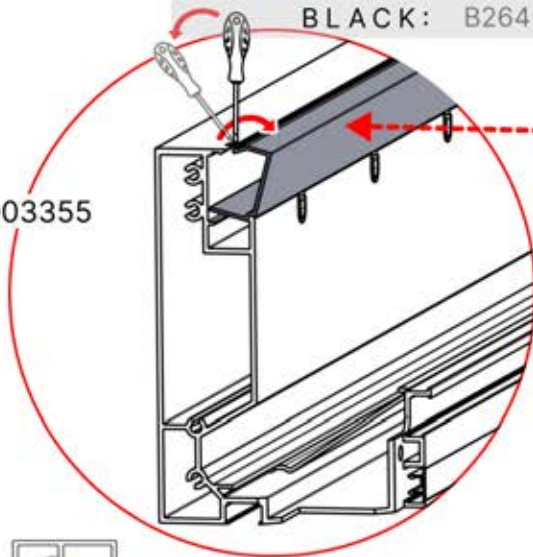

INFORMATION

ANTHRACITE: B247
WHITE: B255
BLACK: B251

ANTHRACITE: B262
WHITE: B266
BLACK: B264

		PN-200003357
		1x
		PN-200003394
		1x
		PN-200003355
		1x
		PN-200003360
		1x

PN-200003355