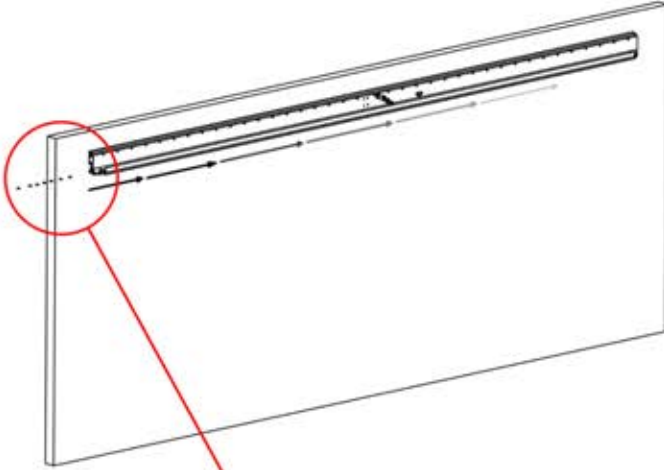

05

4

ANTHRACITE: B247
WHITE: B255
BLACK: B251

PN-200000669
7x