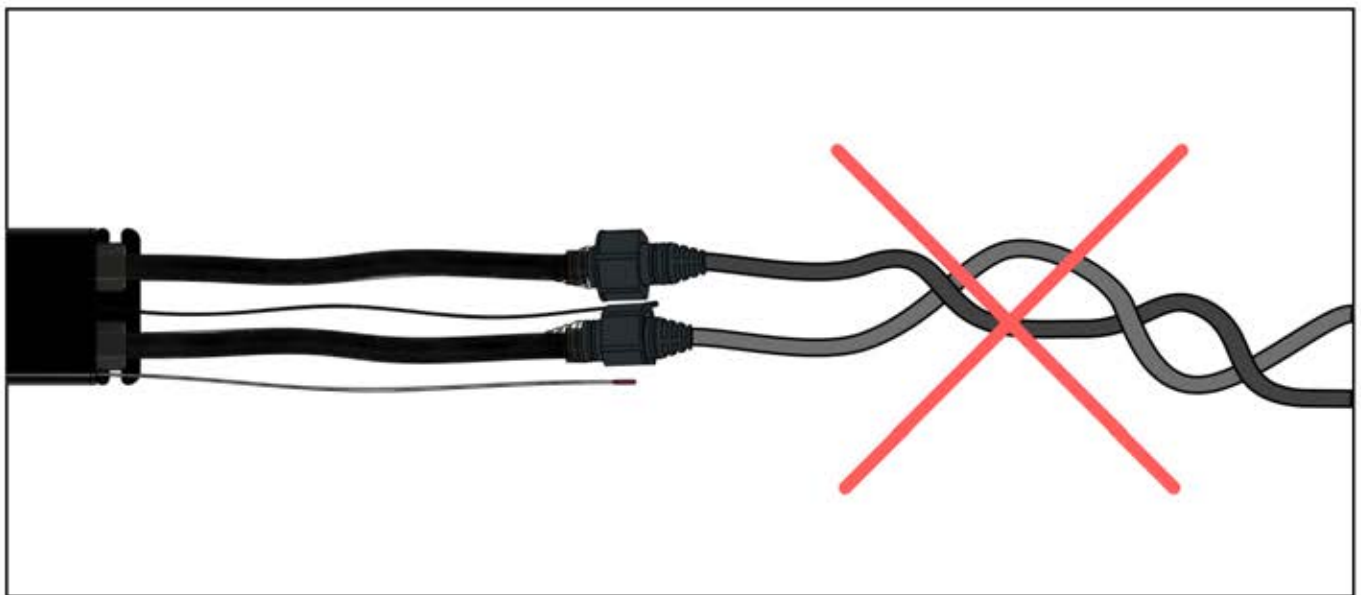

46

CONTROL BOX	S4	PN-200002683 5x
⚠ Keep the Matter Antenna wire free and do not tie them with LED and Motor wire		PN-200002684 10x