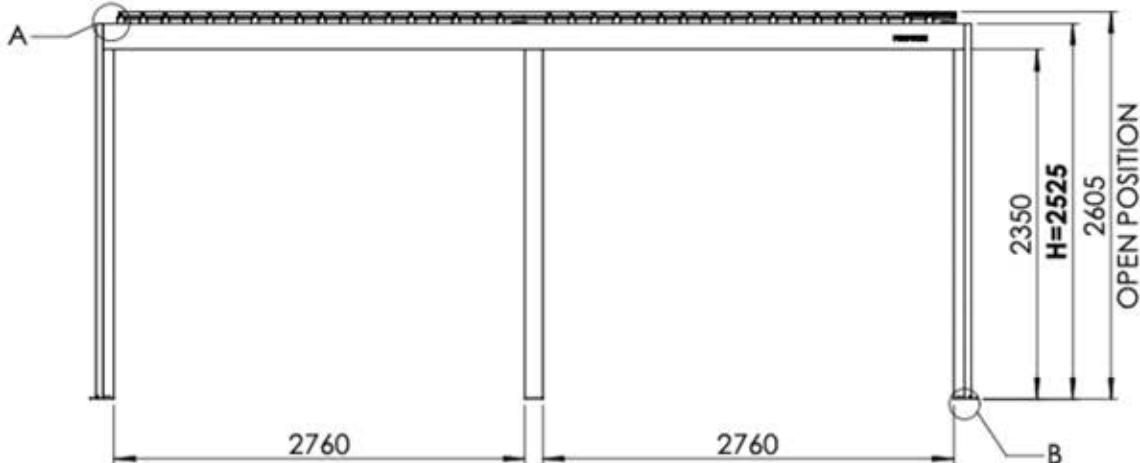

Matter + Smart home can be connected at anytime by simply scanning the QR code provided

CONTROL BOX

[View Manual](#)

3 x 6 M

3 × 6 M

INFORMATION

Are you installing a screen, slat wall or glass wall?

It is recommended to remove these Snapfit covers and clips now before installing the pergola.