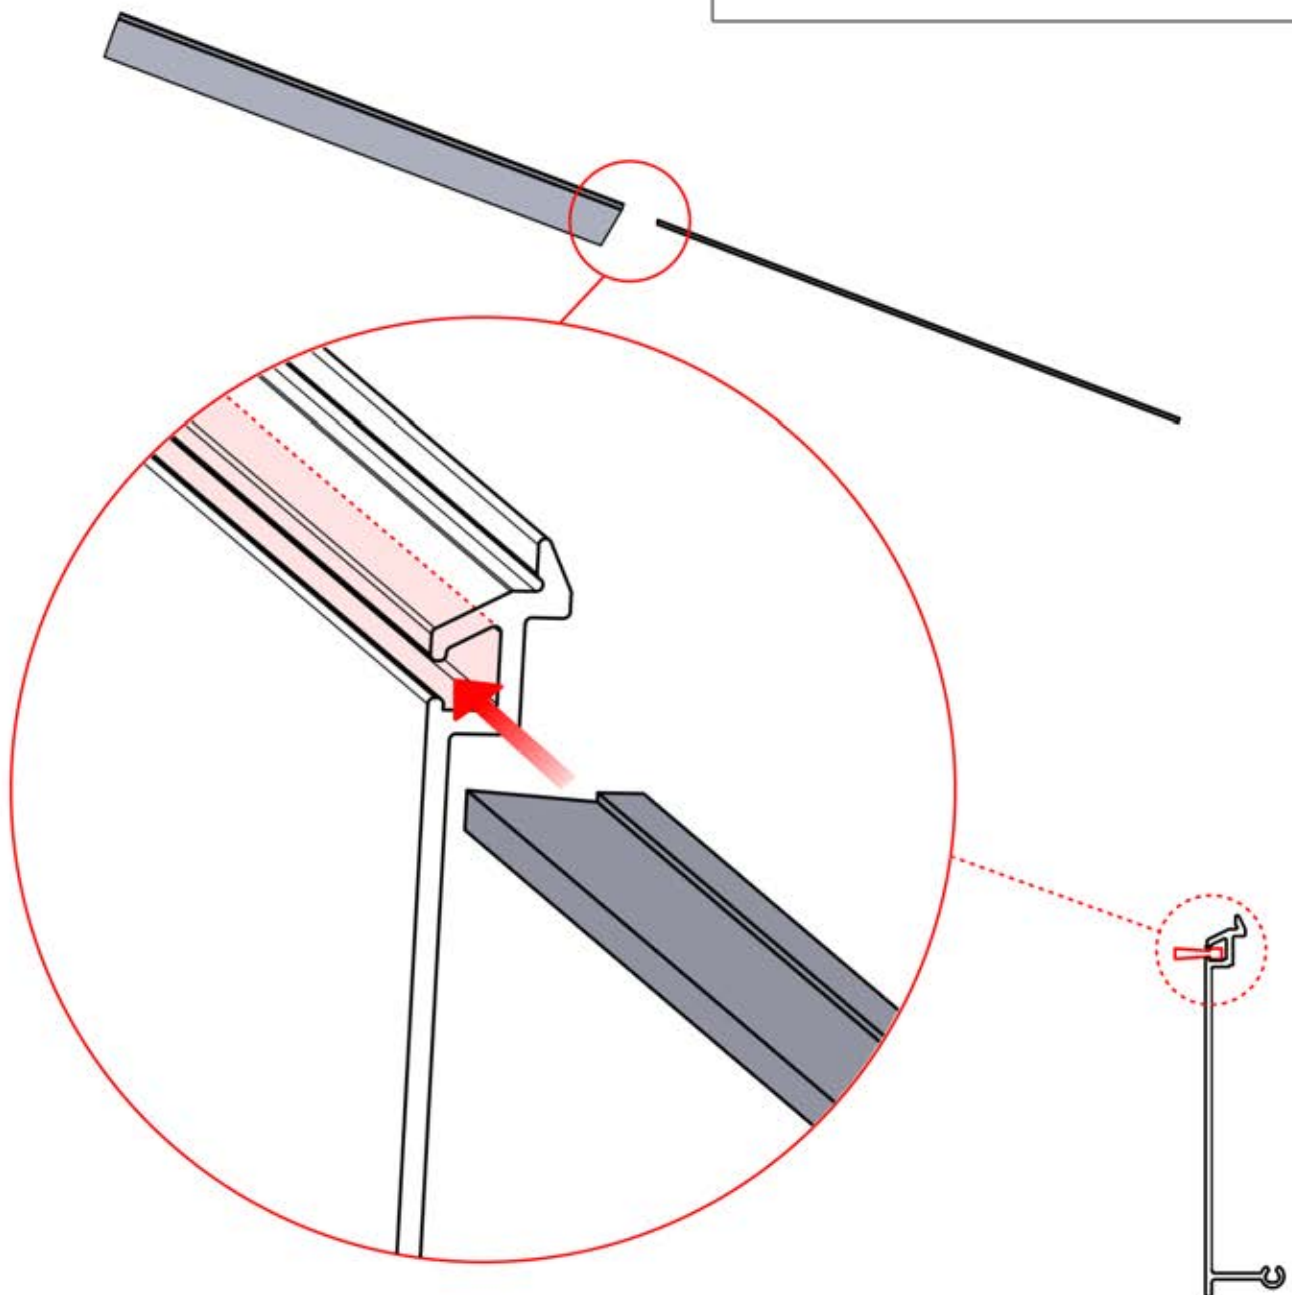

INFORMATION

			PN-200003556 2x
ANTHRACITE: B262 WHITE: B266 BLACK: B264			PN-200003043 2x