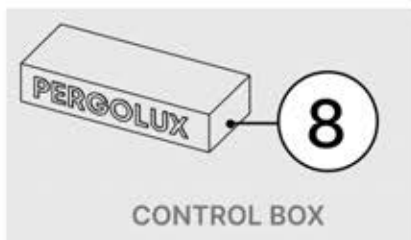

Note: The illustration shows the hole location for a right-corner assembly; if routing from the left corner, drill the hole on the opposite side.

39

!
Control Box can be
installed on
Preferred W BEAM

40

 **Connect grounding wire before connecting to power!**