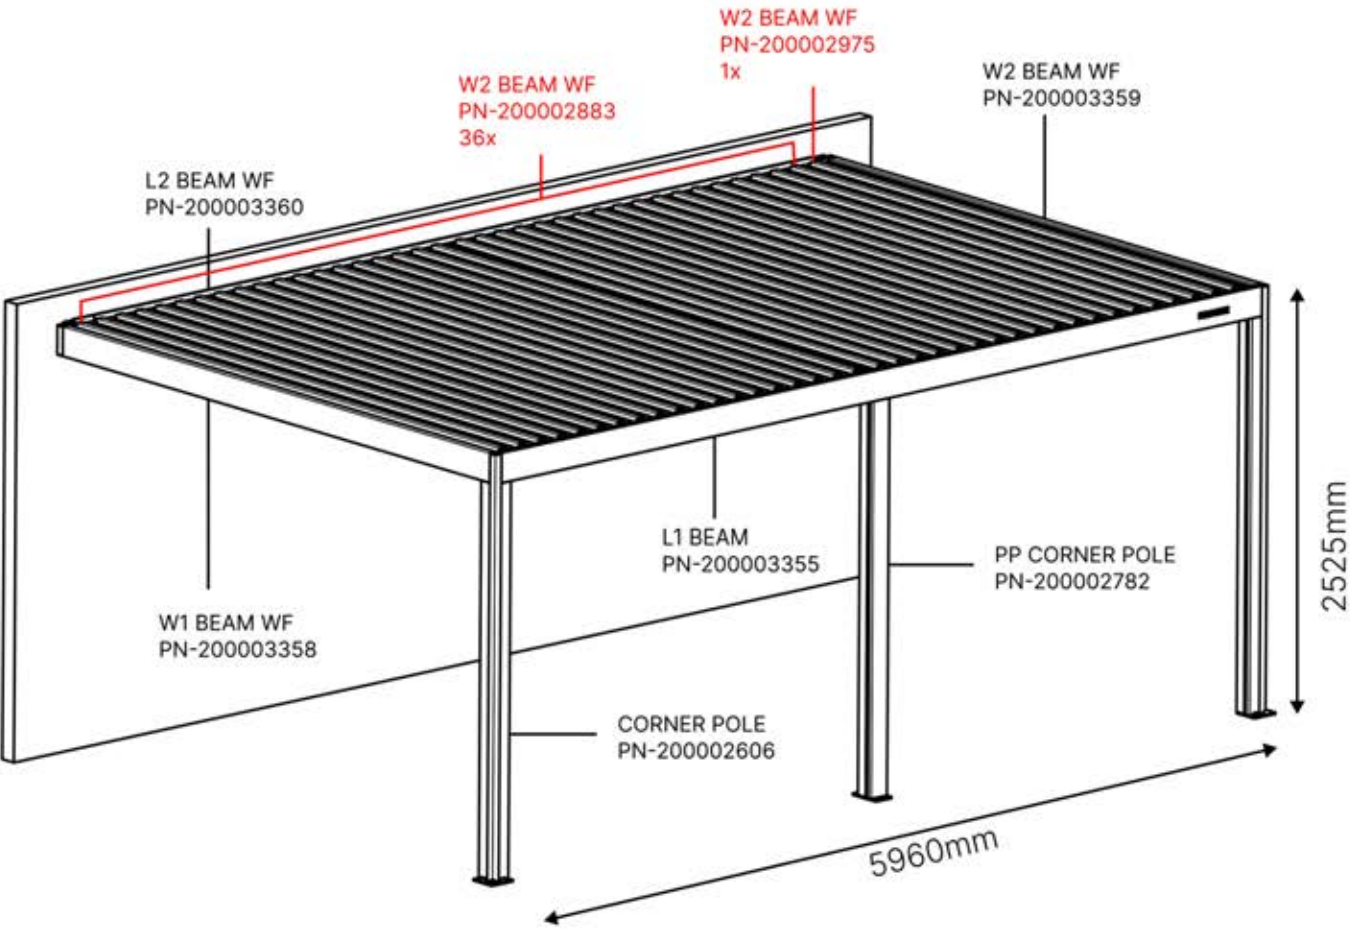

Matter + Smart home can be connected at anytime by simply scanning the QR code provided

CONTROL BOX

[View Manual](#)

3 x 6 M

3 × 6 M

INFORMATION

Are you installing a screen, slat wall or glass wall?

It is recommended to remove these Snapfit covers and clips now before installing the pergola.