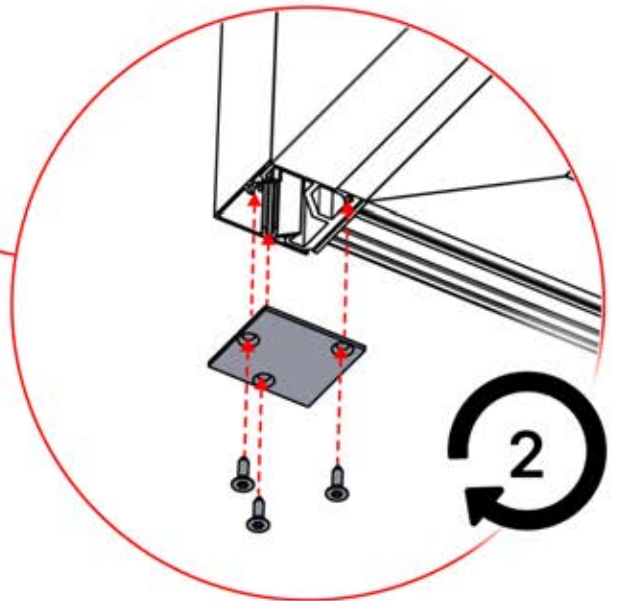

59

4

ANTHRACITE: B245
WHITE: B253
BLACK: B249

PN-200001514
4x

PN-200003323
2x

PN-200003322
2x

PN-200000840
18x