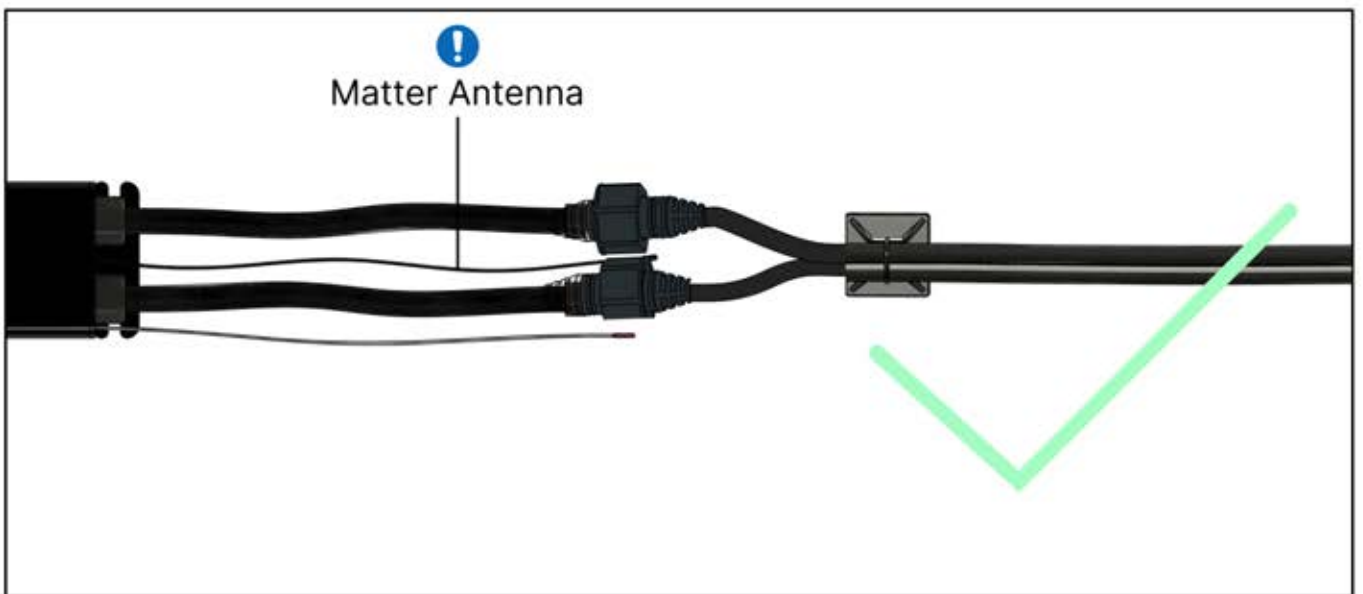

Follow the instructions in the heater assembly manual.

2

It's time to connect the motor and LED lights to the pergola control box.

Follow the instruction in the assembly manual.

40

 <p>CONTROL BOX</p>	S4	PN-200002683 5x
<p>! Keep the Matter Antenna wire free and do not tie them with LED and Motor wire</p>		PN-200002684 10x