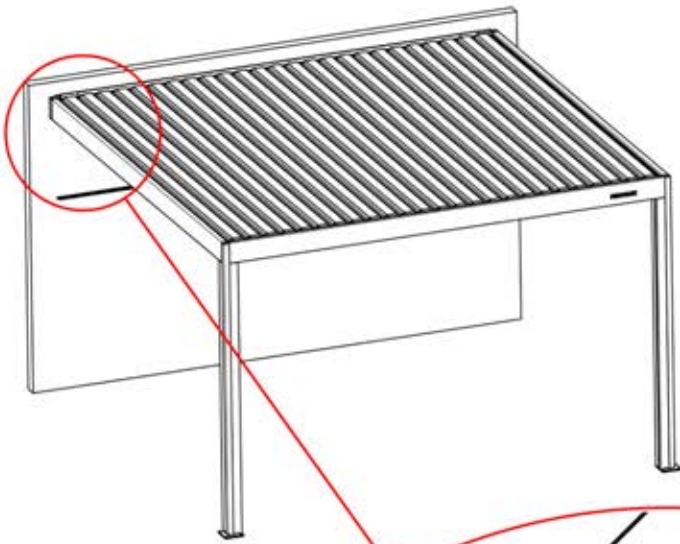

62

PERGOLUX | PERGOLA PRO WALL MOUNTED S4

4 X 4 M / 13' x 13'