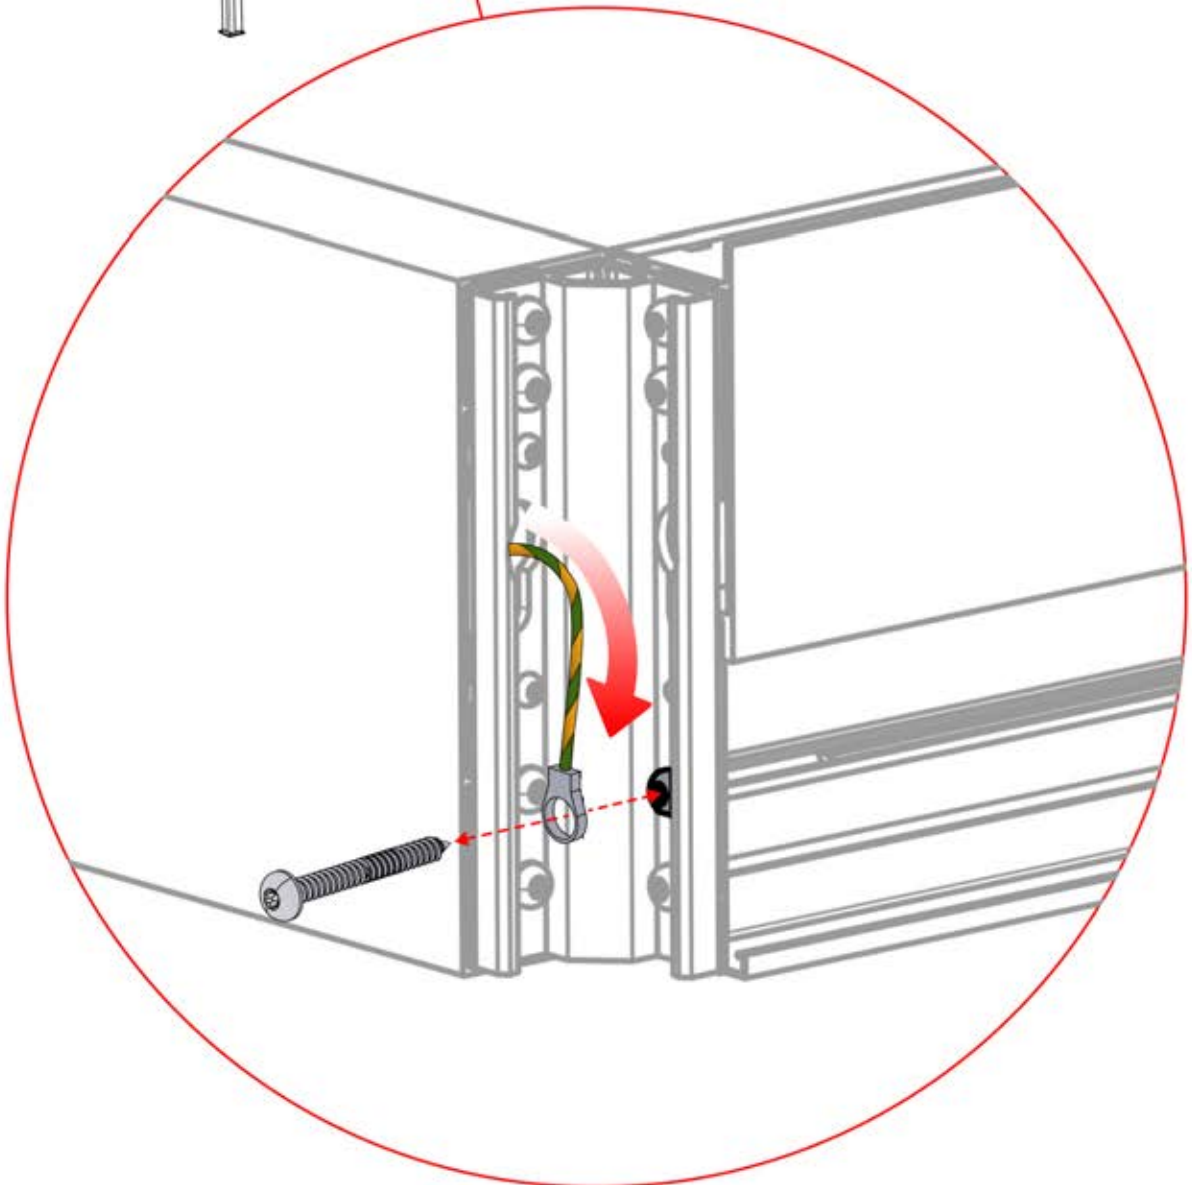

Note: The illustration shows the hole location for a right-corner assembly; if routing from the left corner, drill the hole on the opposite side.

33

!
Control Box can be
installed on
Preferred W BEAM

34

 **Connect grounding wire before connecting to power!**