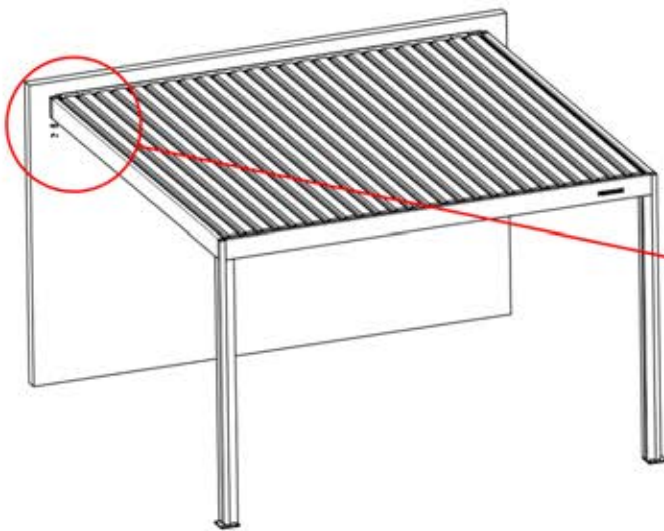

59

4

ANTHRACITE: B245
WHITE: B253
BLACK: B249

PN-200001514
4x

PN-200003323
2x

PN-200003322
2x

PN-200000840
18x