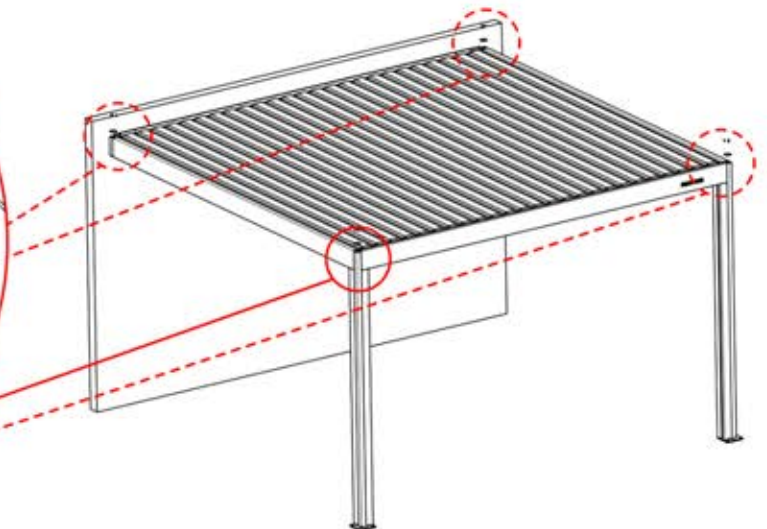

59

4

ANTHRACITE: B245
WHITE: B253
BLACK: B249

PN-200001514
4x

PN-200003323
2x

PN-200003322
2x

PN-200000840
18x