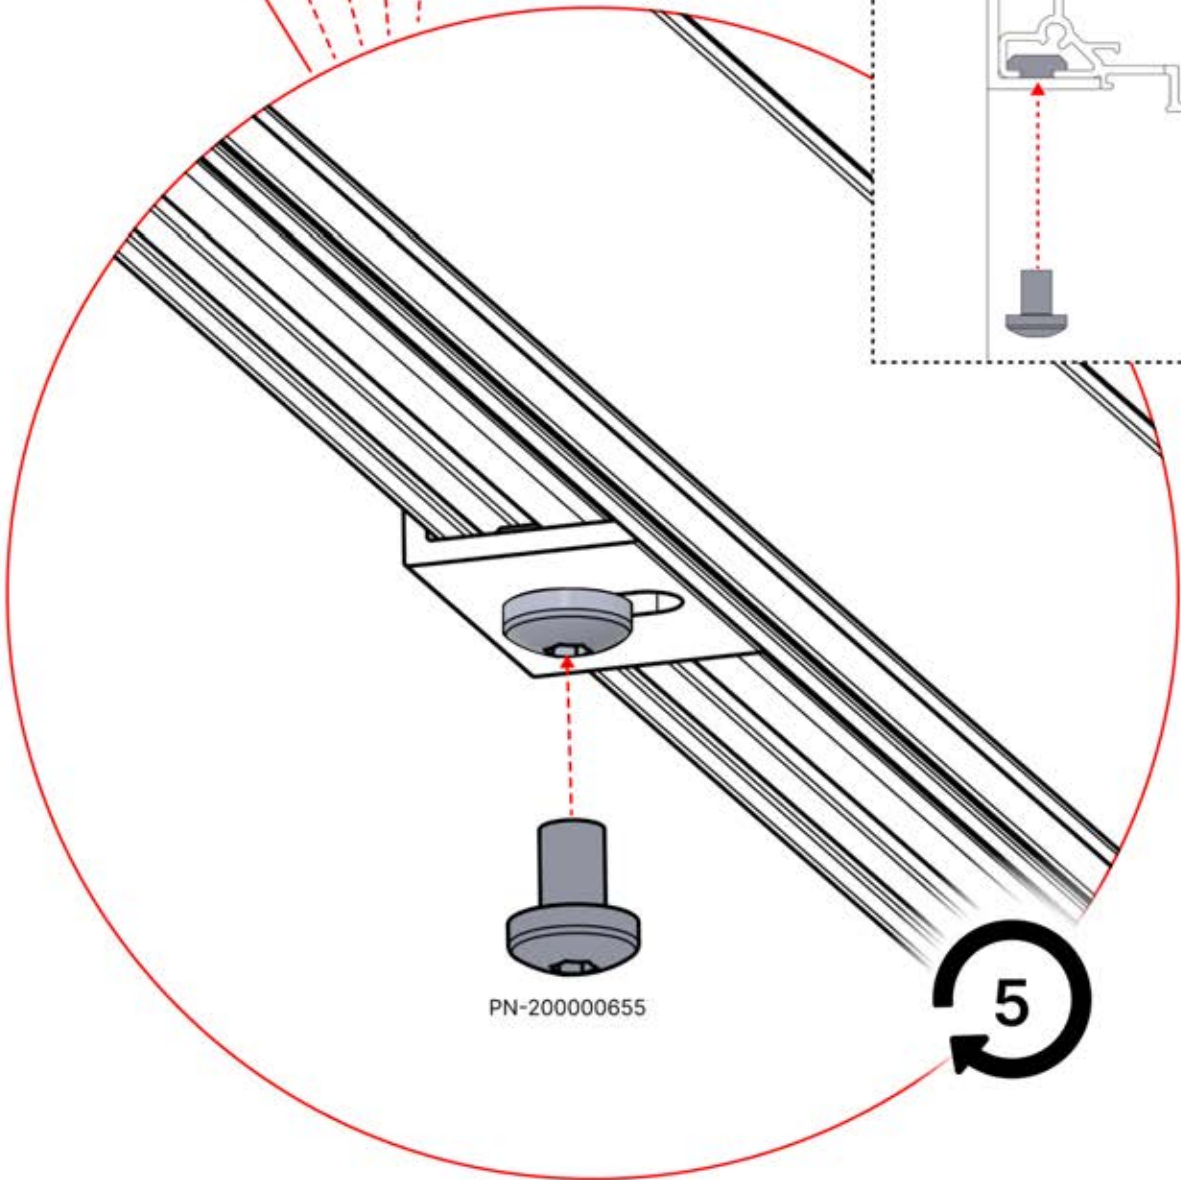

05

4

ANTHRACITE: B245
WHITE: B253
BLACK: B249

PN-20000655
5x

PN-20000655