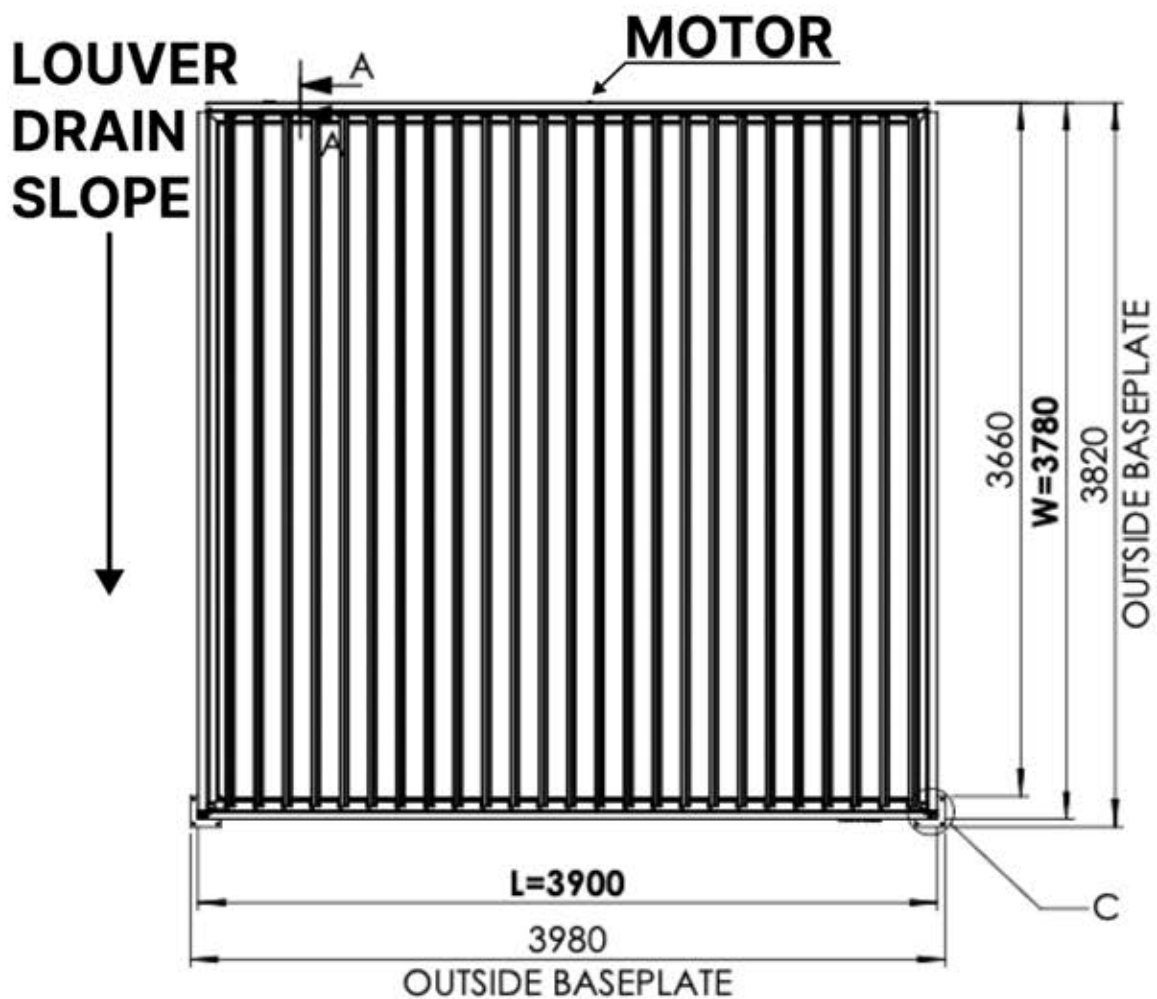

4 x 4 M / 13' x 13'