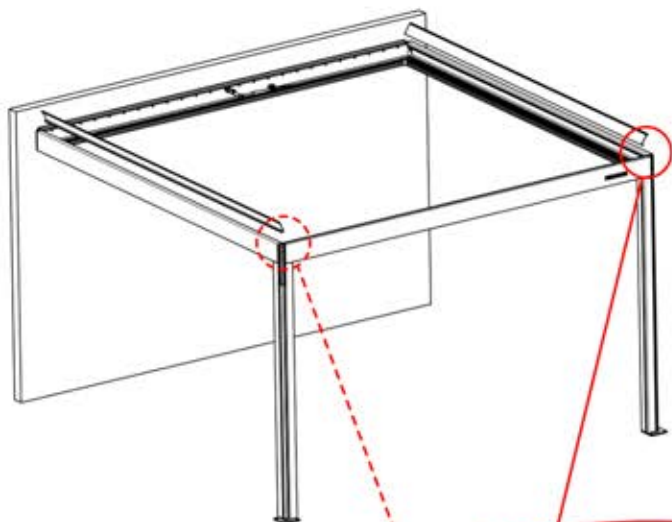

42

x1	5		PN-200003557
ANTHRACITE: B263			2x
WHITE: B267			
BLACK: B265