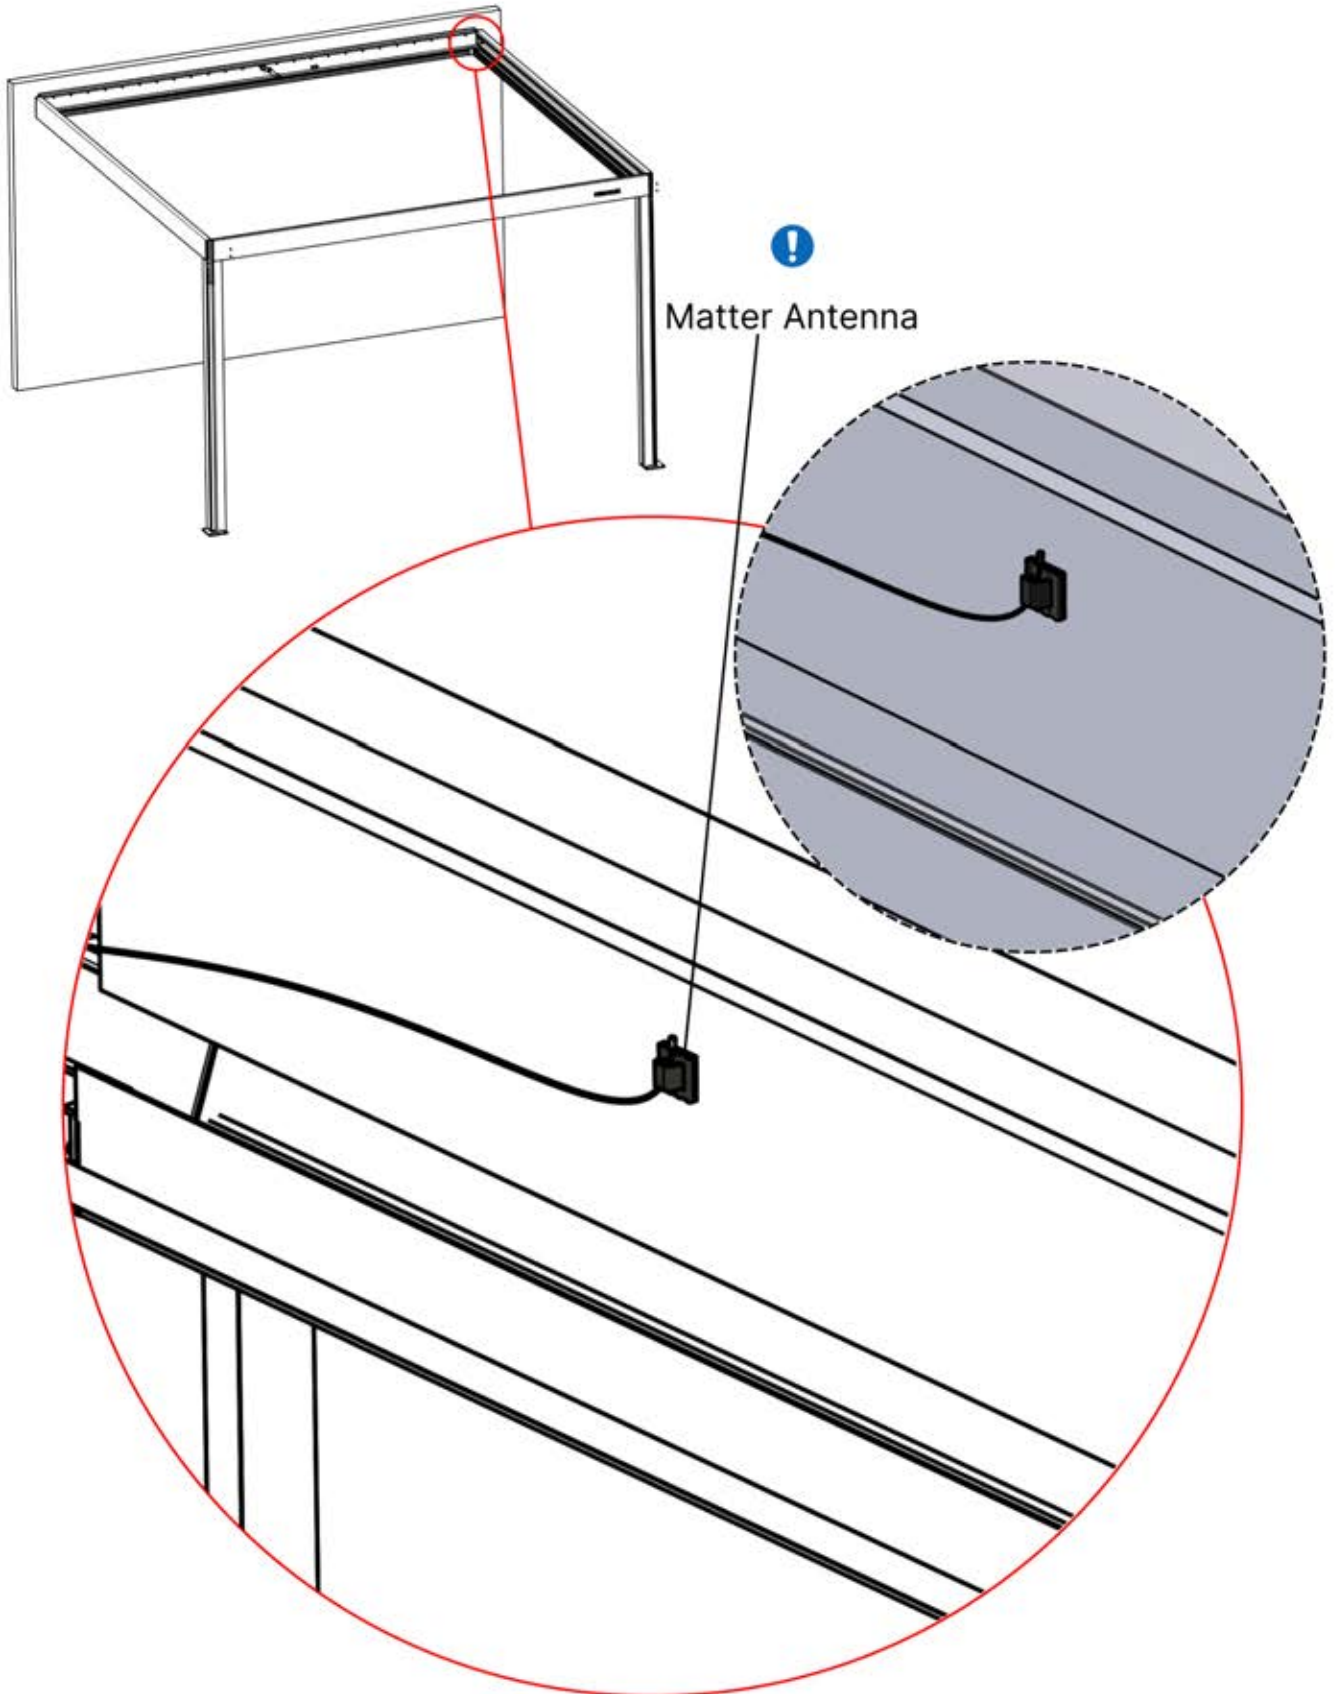

 x1	5		PN-200003557
ANTHRACITE: B263			2x
WHITE: B267			
BLACK: B265			

INFORMATION

43

44

45

 Adjust motor to prepare for assembly on step 46

46

4