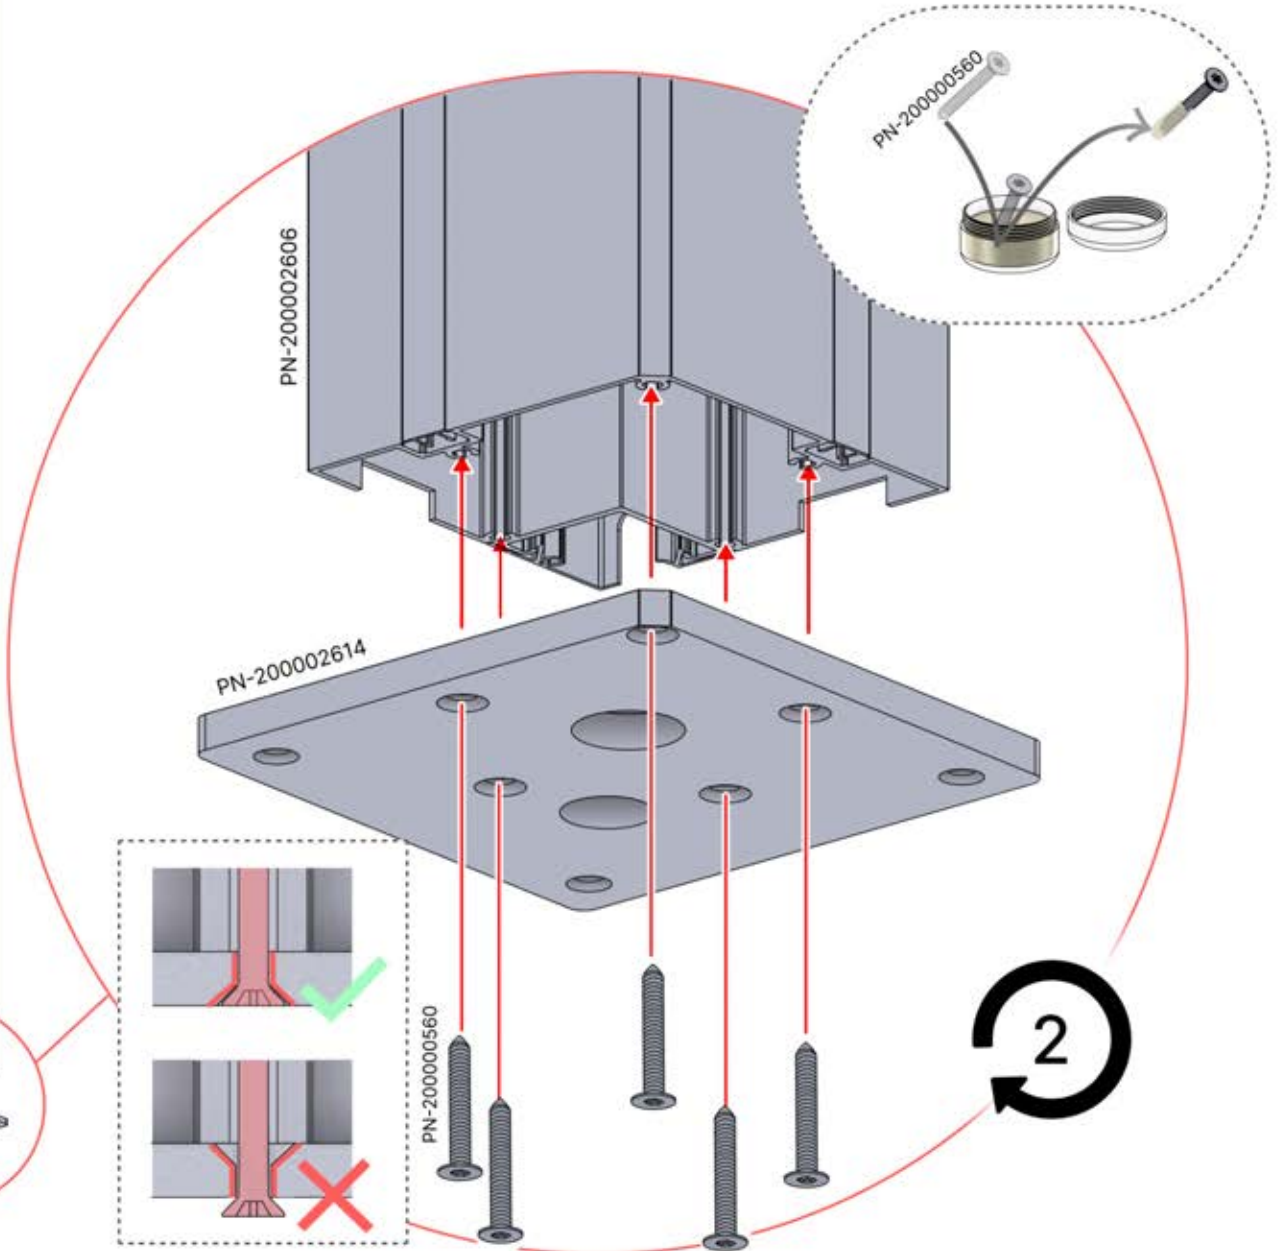

01

ANTHRACITE: C120
WHITE: C122
BLACK: C121

ANTHRACITE: B245
WHITE: B253
BLACK: B249

PN-200002606
2x

PN-200002614
2x

PN-200000560
10x

PN-200002606

PN-200002614

PN-200000560

PN-200000560

2