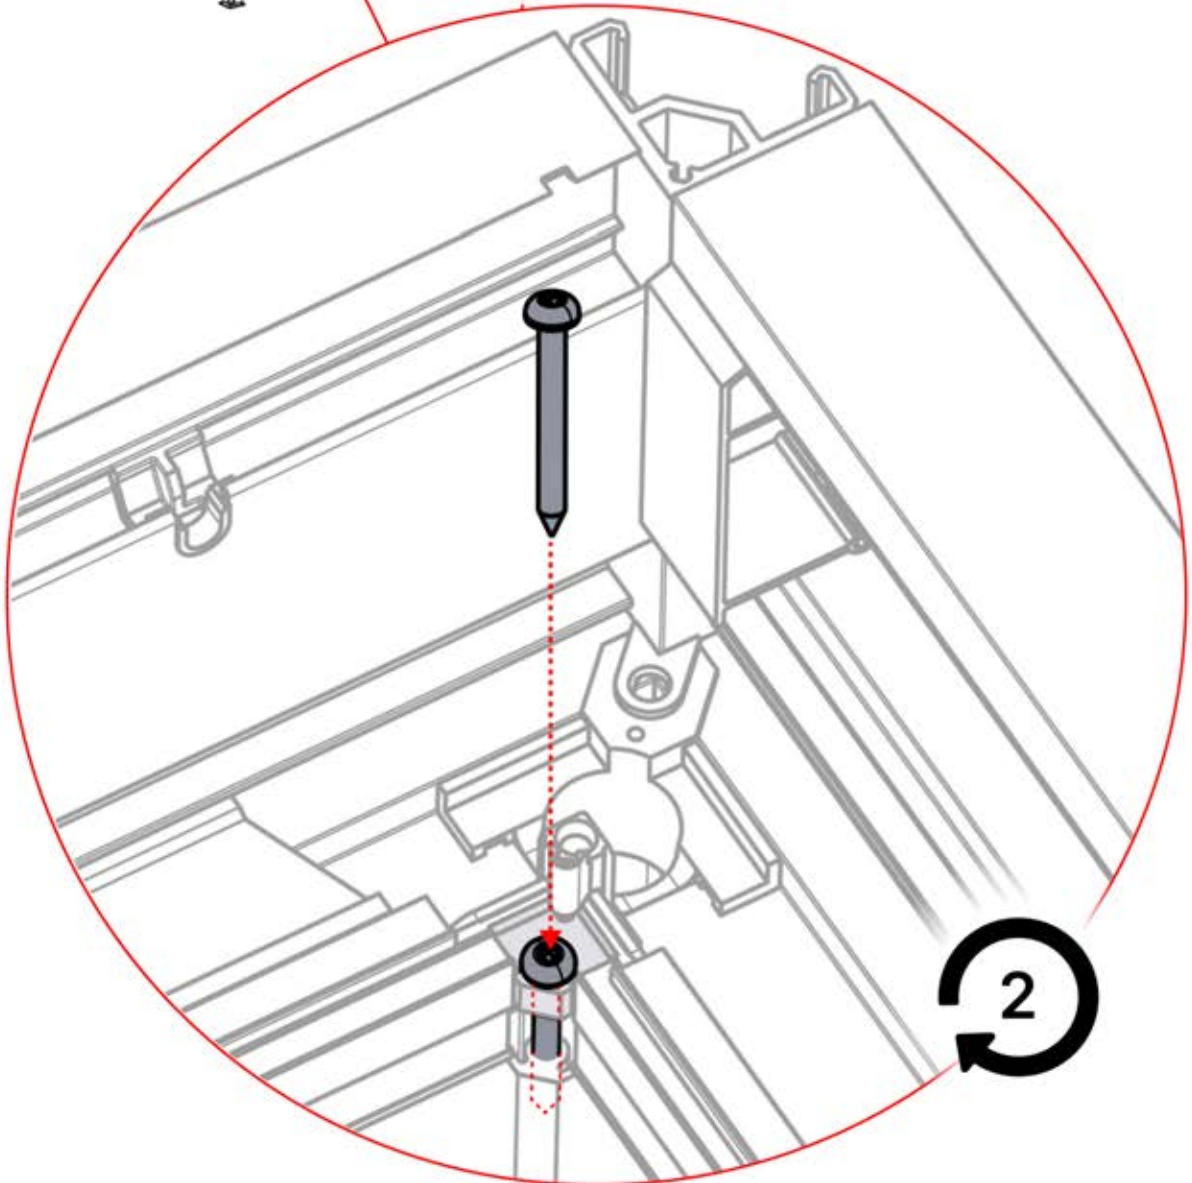

ANTHRACITE: B245
WHITE: B253
BLACK: B249

PN-200000569
8x

17

4

ANTHRACITE: B245
WHITE: B253
BLACK: B249

PN-200000568

2x

18