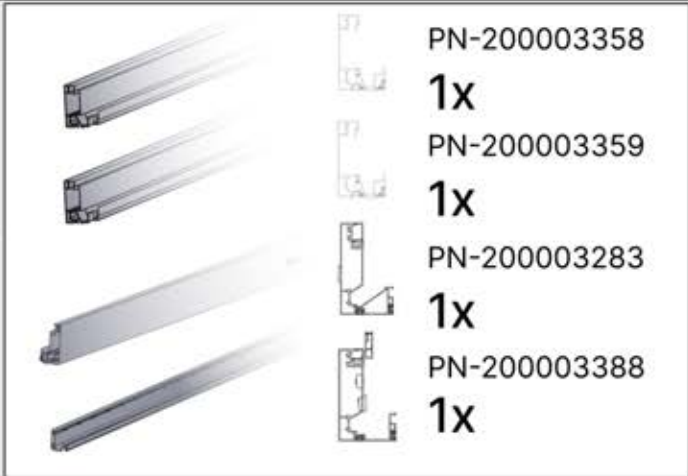

SnapFIT cover

PN-200003388

INFORMATION

ANTHRACITE: B245
 WHITE: B253
 BLACK: B249

ANTHRACITE: B263
 WHITE: B267
 BLACK: B265

PN-200003283

PN-200003358

PN-200003388