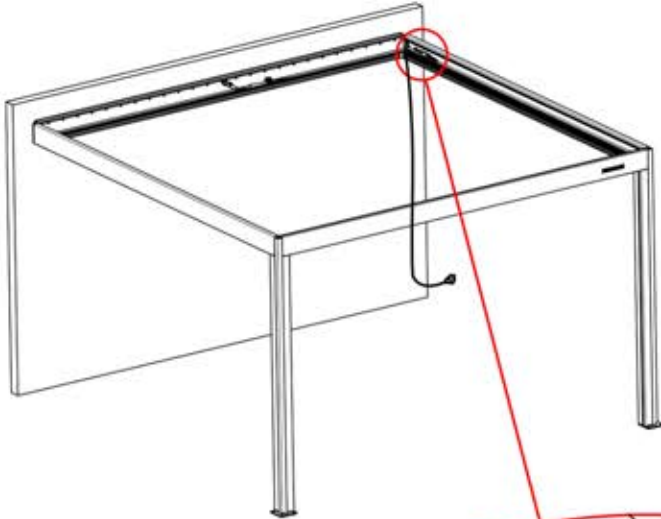

Note: The illustration shows the hole location for a right-corner assembly; if routing from the left corner, drill the hole on the opposite side.

33

!
Control Box can be
installed on
Preferred W BEAM

34

 **Connect grounding wire before connecting to power!**

35

36

!
Power Cable can be
routed through all
the Poles.

37

38

39

1

If you are going to install a heater, do it now.