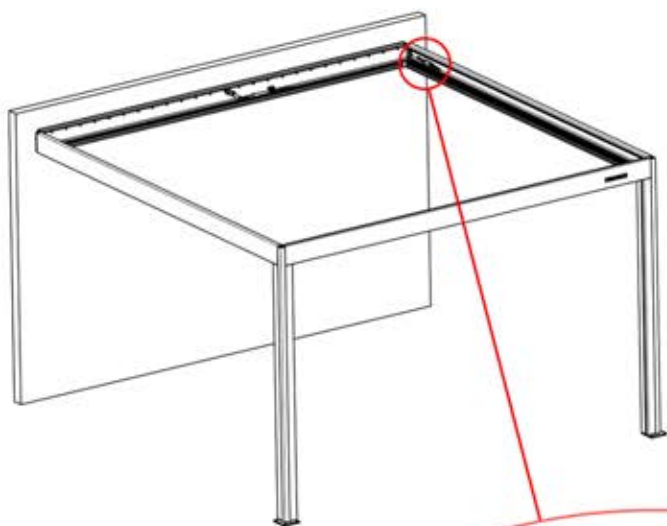

Note: The illustration shows the hole location for a right-corner assembly; if routing from the left corner, drill the hole on the opposite side.

33

!
Control Box can be
installed on
Preferred W BEAM

34

 **Connect grounding wire before connecting to power!**