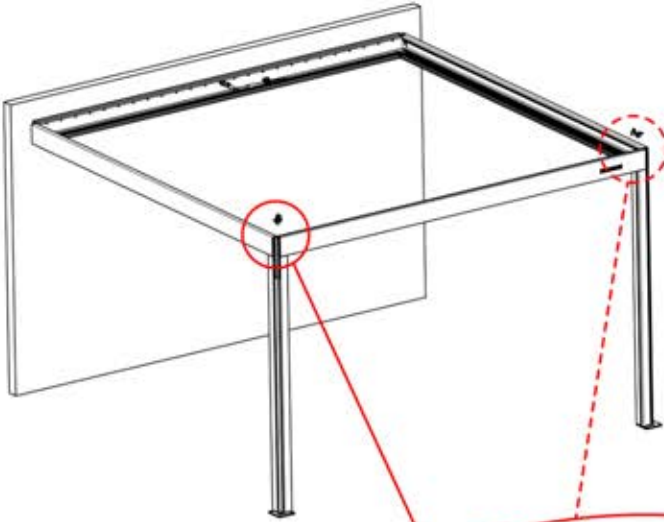

18

4

ANTHRACITE: B245
WHITE: B253
BLACK: B249

PN-200002617

2x