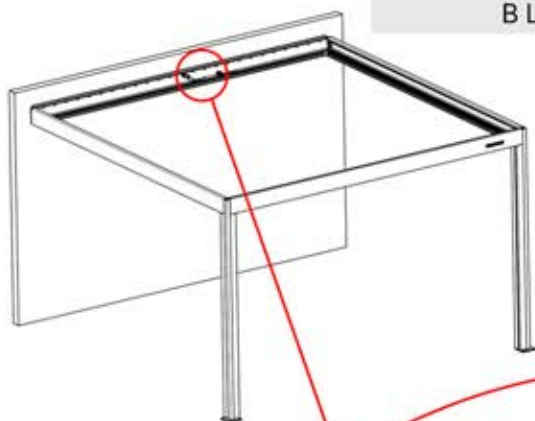

32

7
ELECTRIC MOTOR

4
ANTHRACITE: B233
WHITE: B241
BLACK: B237

PN-200001562
1x

PN-200001946
1x