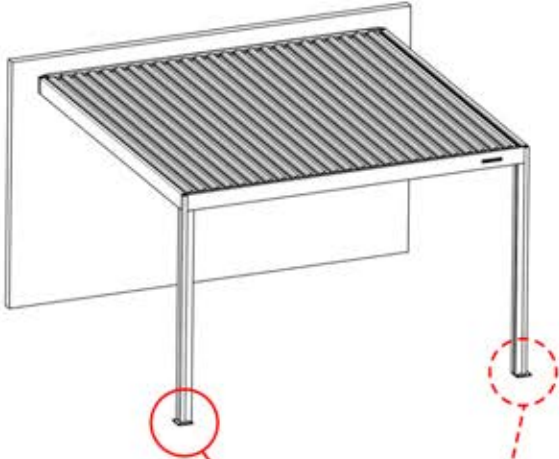

62

PERGOLUX | PERGOLA PRO WALL MOUNTED S4

4 X 4 M / 13' x 13'