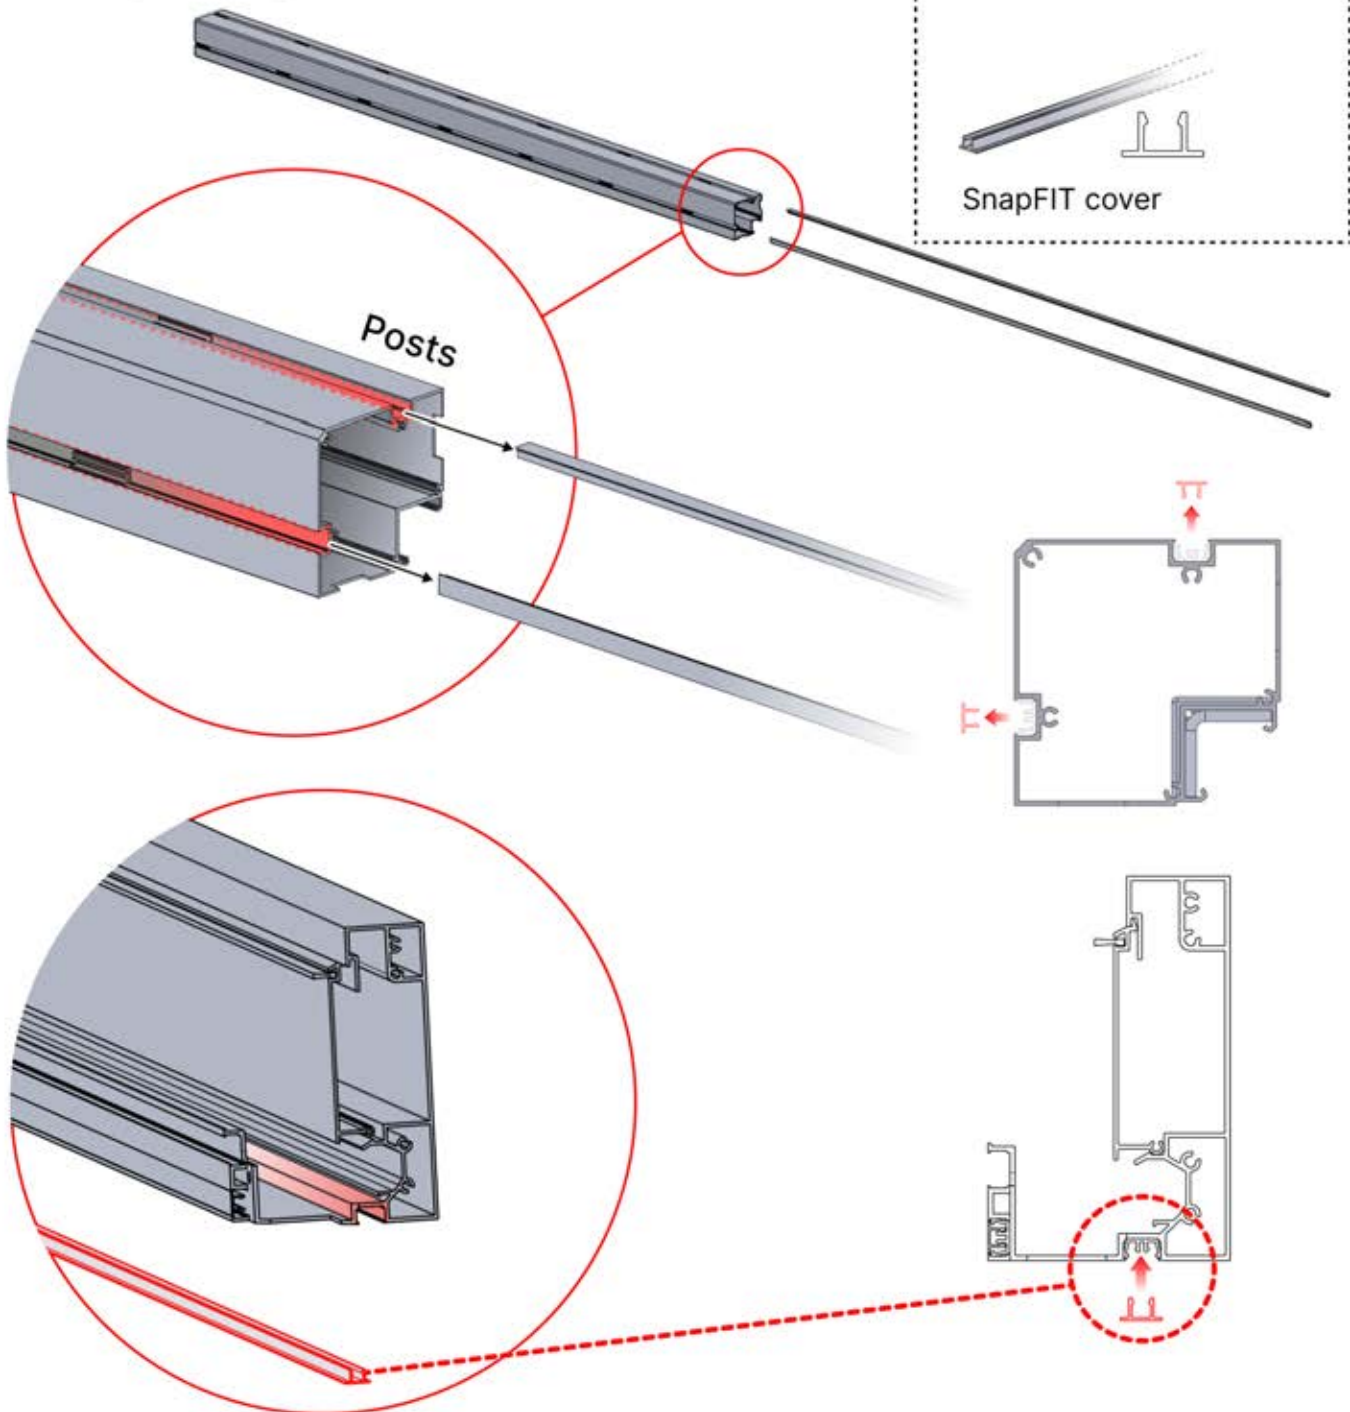

INFORMATION

Are you installing a screen, slat wall or glass wall?

It is recommended to remove these Snapfit covers and clips now before installing the pergola.

Cover and clips

PN-200000512
SnapFIT cover clip