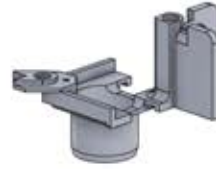

4

ANTHRACITE: B245
WHITE: B253
BLACK: B249

PN-200002617

2x