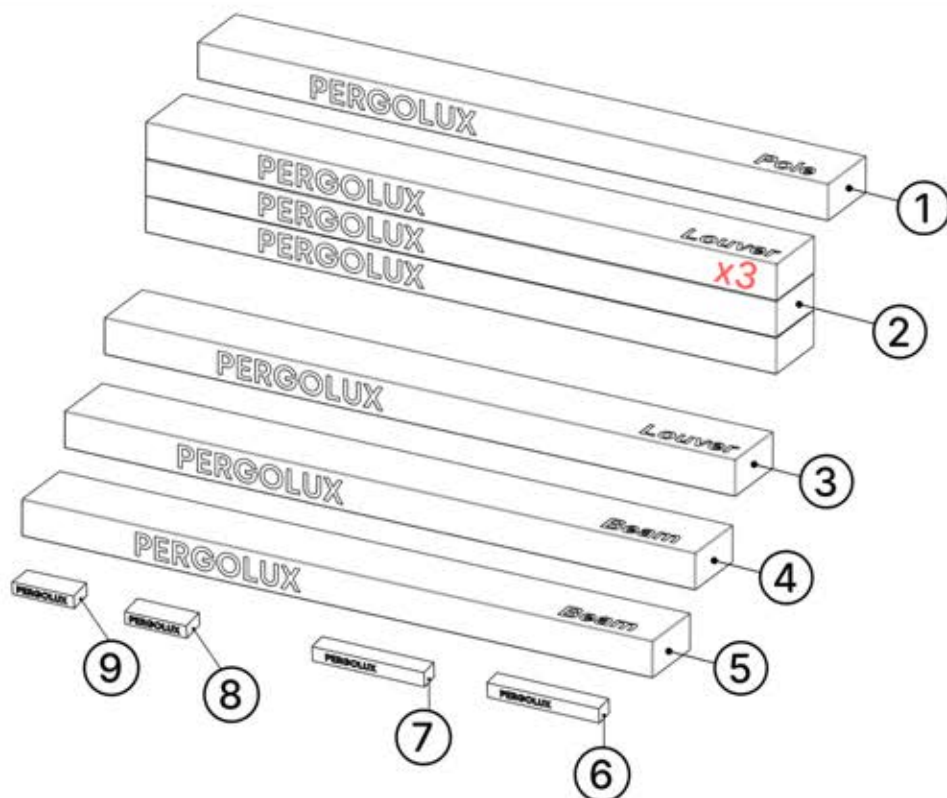

INFORMATION

3mm, 4mm, 5mm

TX15, TX20, TX25, TX30

PACKAGE OVERVIEW

ORDER	ANTHRACITE	WHITE	BLACK
①	C120	C122	C121
②	L222	L226	L224
③	L234	L238	L236
④	B245	B253	B249
⑤	B263	B267	B265
⑥	WHITE / RGB LED		
⑦	MOTOR		
⑧	CONTROL BOX		
⑨	POWER CABLE		