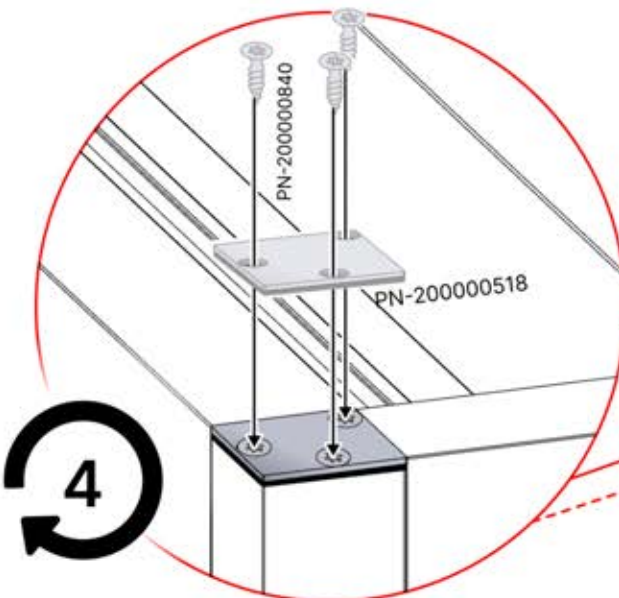

59

4

ANTHRACITE: B245
WHITE: B253
BLACK: B249

PN-200001514
4x

PN-200003323
2x

PN-200003322
2x

PN-200000840
18x