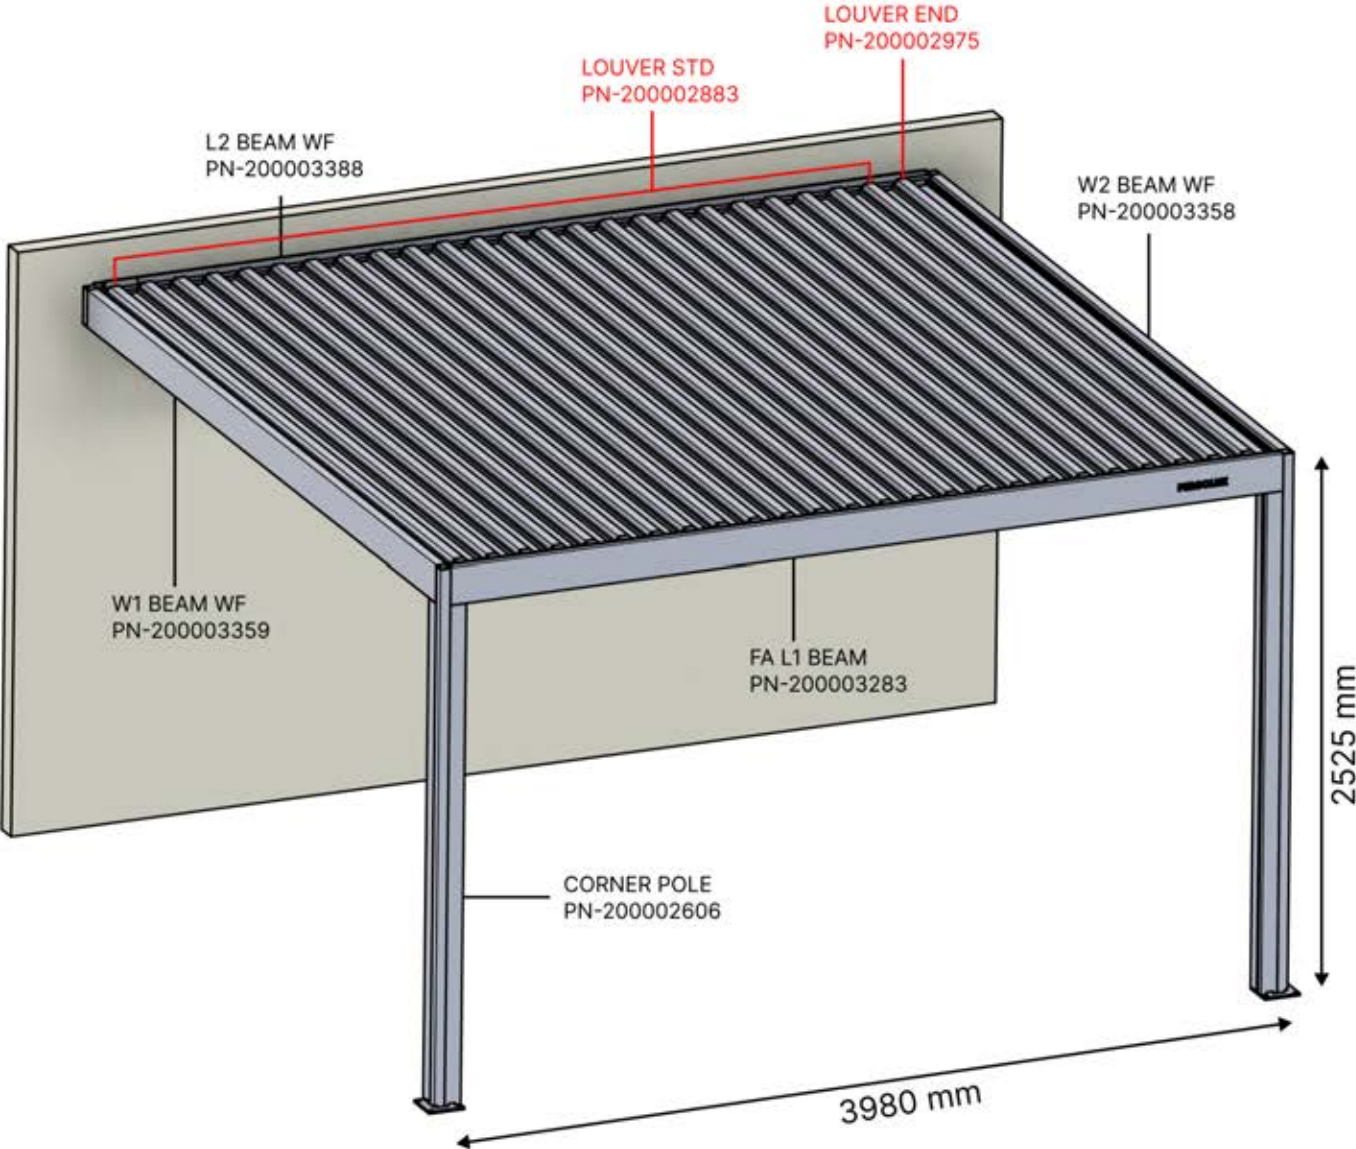

CONTROL BOX

[View Manual](#)

4 x 4 M / 13' x 13'

4 x 4 M / 13' x 13'

INFORMATION

Are you installing a screen, slat wall or glass wall?

It is recommended to remove these Snapfit covers and clips now before installing the pergola.