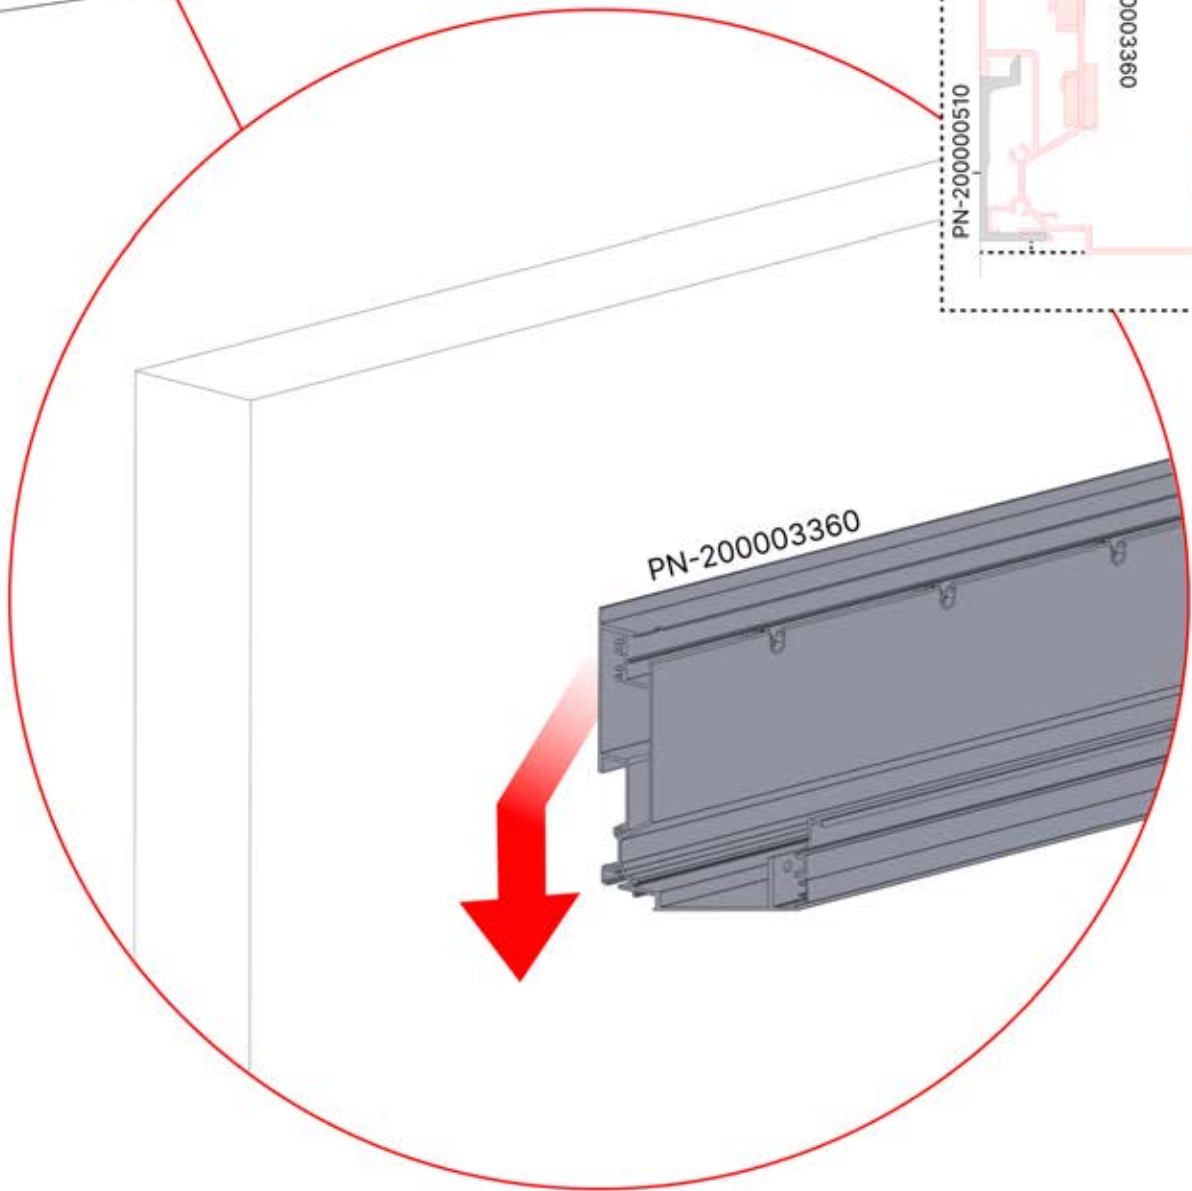

03

x7
PERGOLUX

4

ANTHRACITE: B245
WHITE: B253
BLACK: B249

PN-200003388
1x