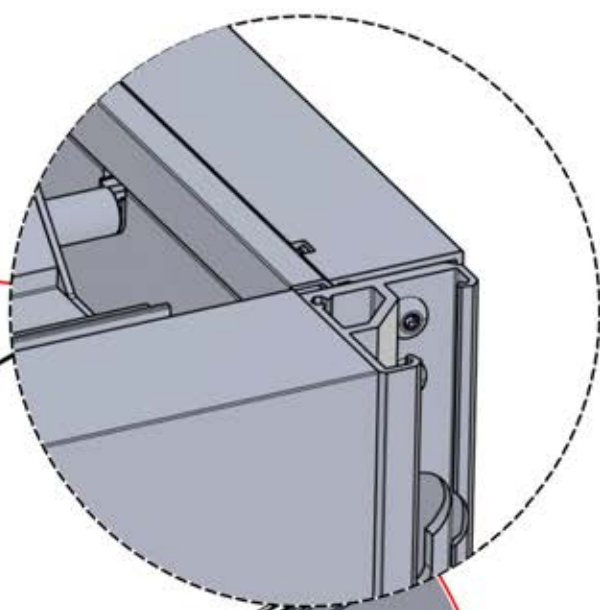

56

4

ANTHRACITE: B245
WHITE: B253
BLACK: B249