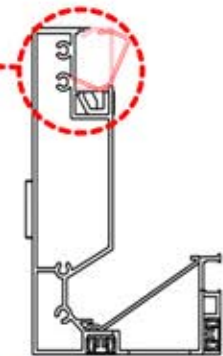

SnapFIT cover

PN-200003388

INFORMATION

ANTHRACITE: B245
 WHITE: B253
 BLACK: B249

ANTHRACITE: B263
 WHITE: B267
 BLACK: B265

PN-200003283

PN-200003358

PN-200003388