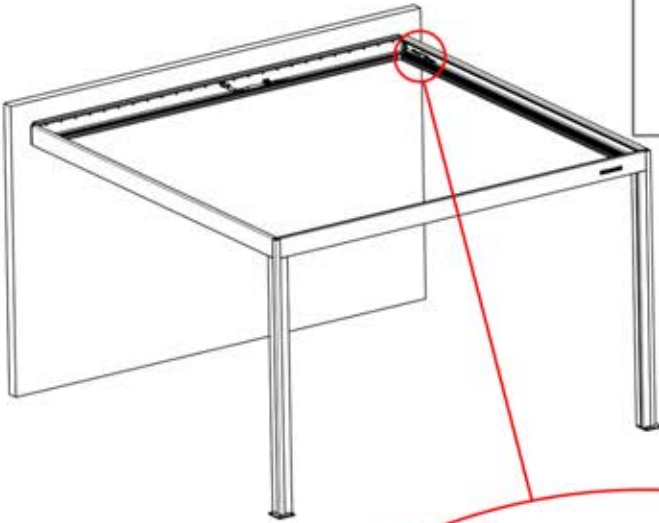

Note: The illustration shows the hole location for a right-corner assembly; if routing from the left corner, drill the hole on the opposite side.

33

!
Control Box can be
installed on
Preferred W BEAM

34

 **Connect grounding wire before connecting to power!**