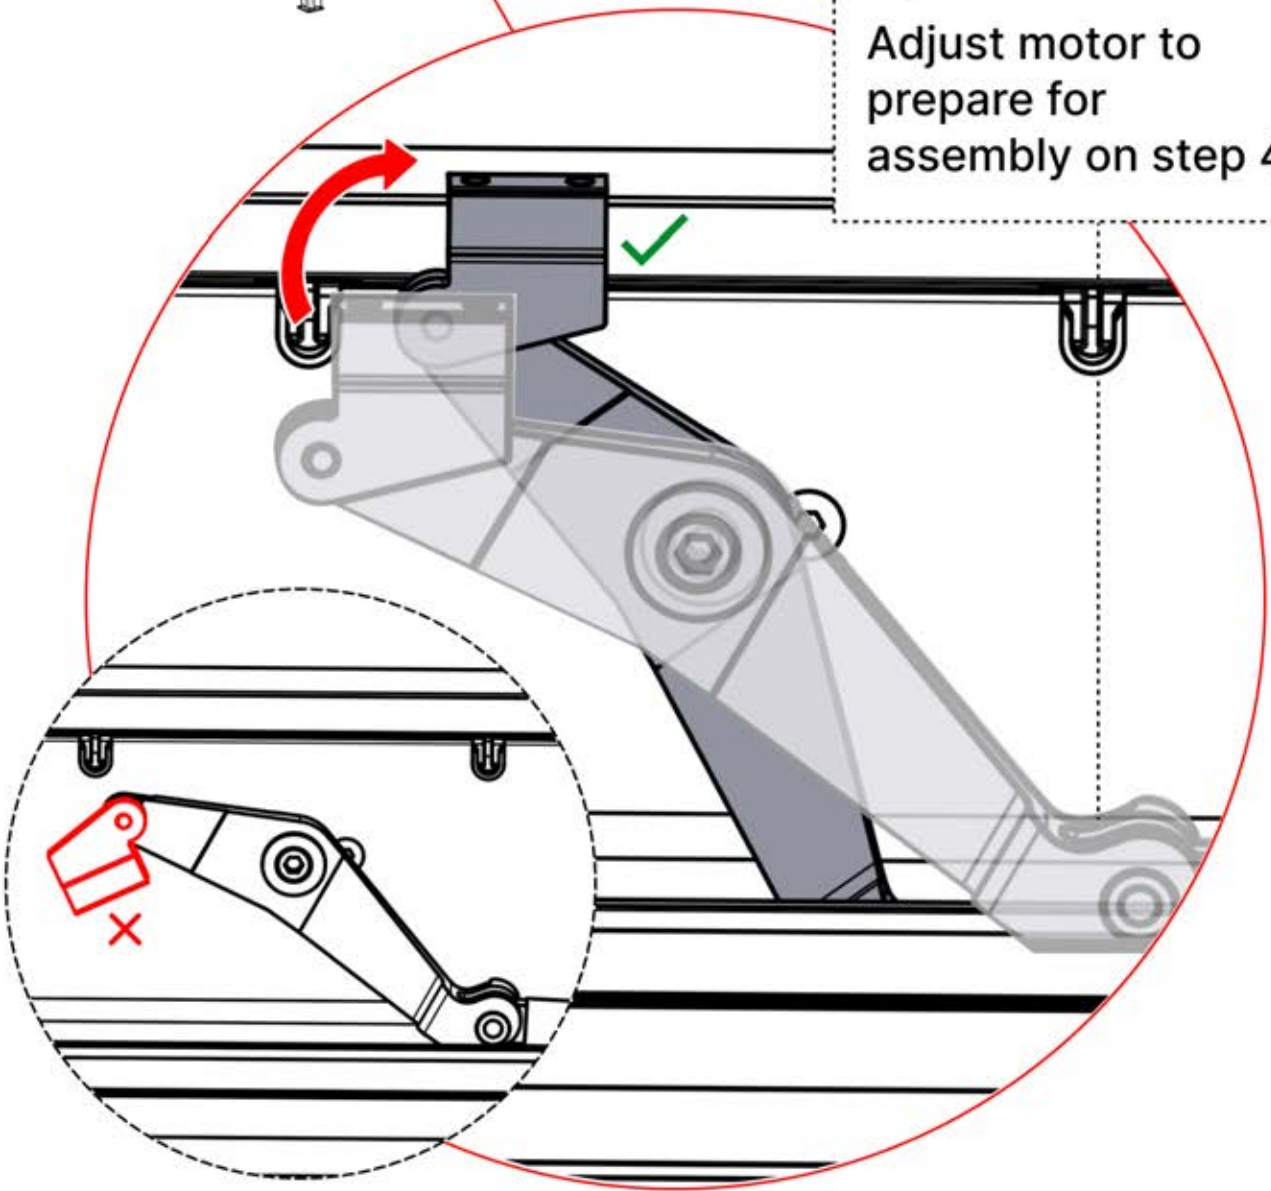

 x1	5		PN-200003557
ANTHRACITE: B263			2x
WHITE: B267			
BLACK: B265			

INFORMATION

43

44

45

 Adjust motor to prepare for assembly on step 46

46

4