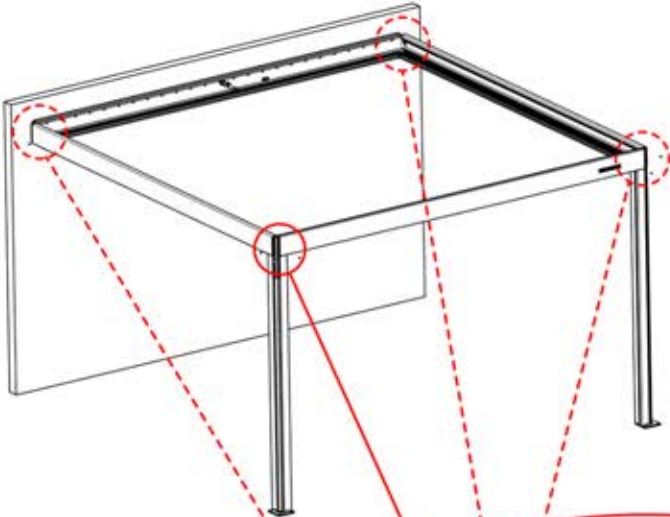

16

x1

4

ANTHRACITE: B245
WHITE: B253
BLACK: B249

PN-200000569
8x