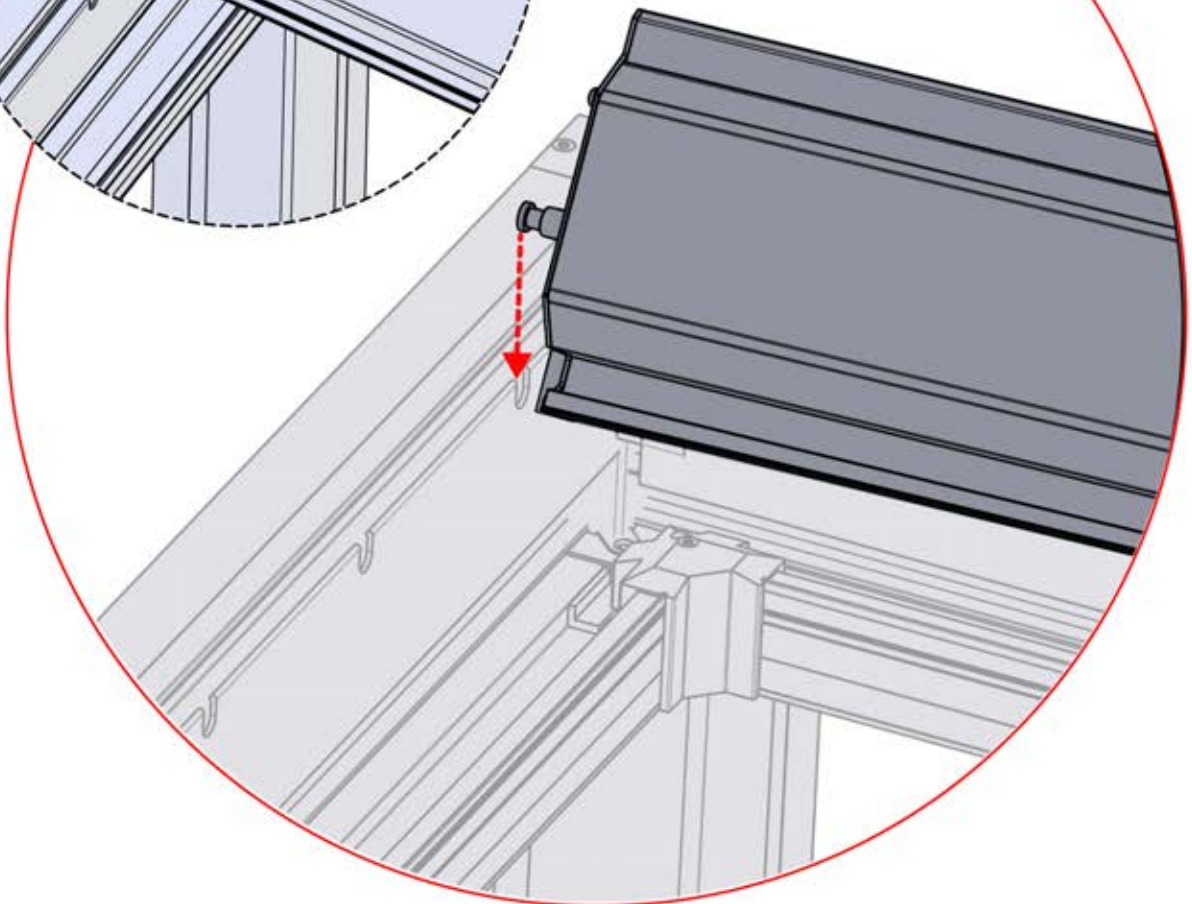

48

x3
FERGOLUX
FERGOLUX
FERGOLUX

2

ANTHRACITE: L222
WHITE: L226
BLACK: L224

PN-200002883
1x

49

4

ANTHRACITE: B245
WHITE: B253
BLACK: B249