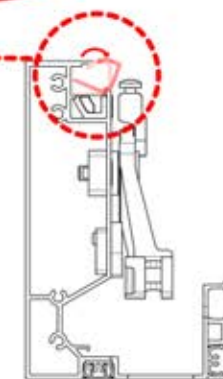

SnapFIT cover

PN-200003388

INFORMATION

ANTHRACITE: B245
 WHITE: B253
 BLACK: B249

ANTHRACITE: B263
 WHITE: B267
 BLACK: B265

PN-200003283

PN-200003358

PN-200003388