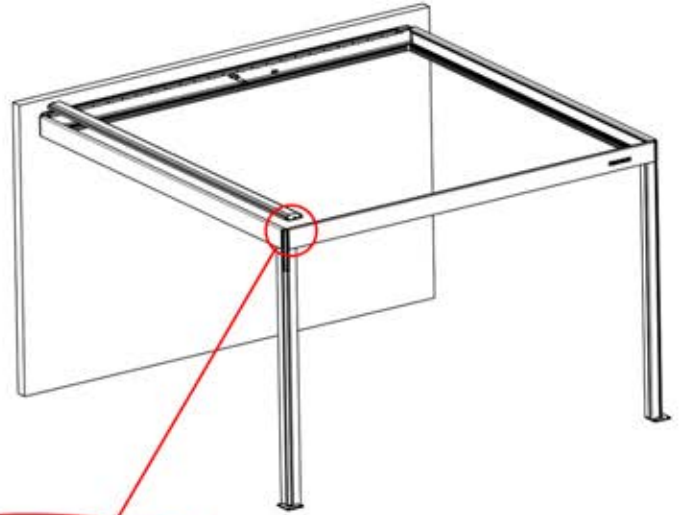

48

x3
FERGOLUX
FERGOLUX
FERGOLUX

2

ANTHRACITE: L222
WHITE: L226
BLACK: L224

PN-200002883
1x

49

4

ANTHRACITE: B245
WHITE: B253
BLACK: B249