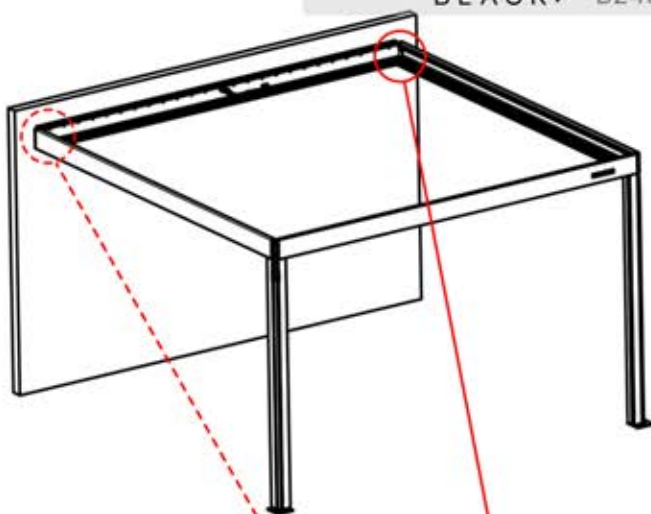

26

4

ANTHRACITE: B245
WHITE: B253
BLACK: B249

PN-200000516
2x