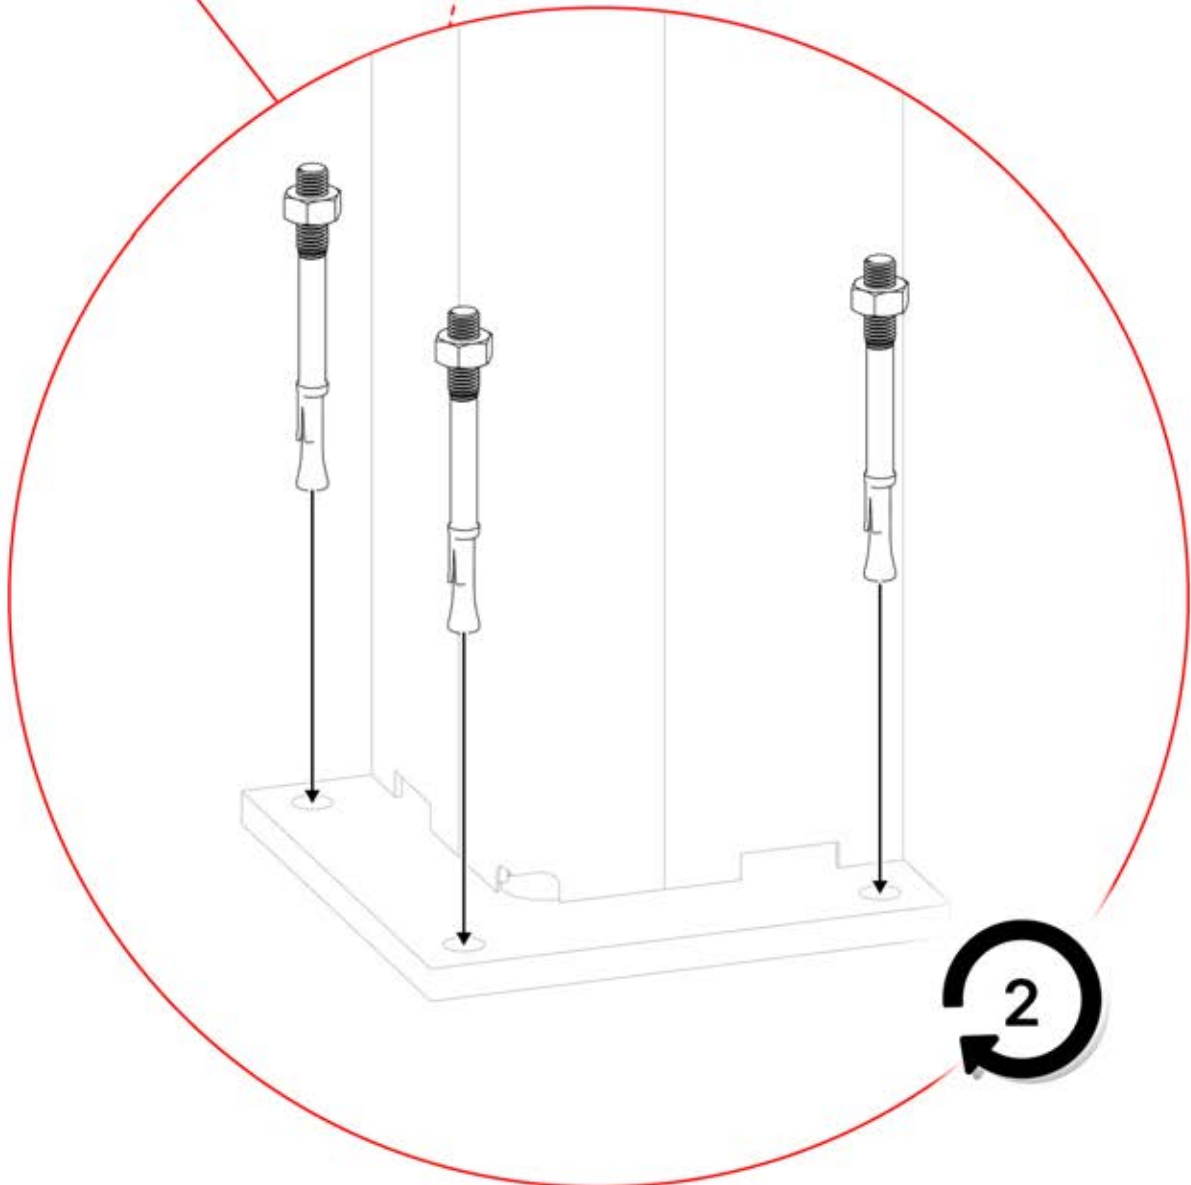

62

PERGOLUX | PERGOLA PRO WALL MOUNTED S4

4 X 4 M / 13' x 13'