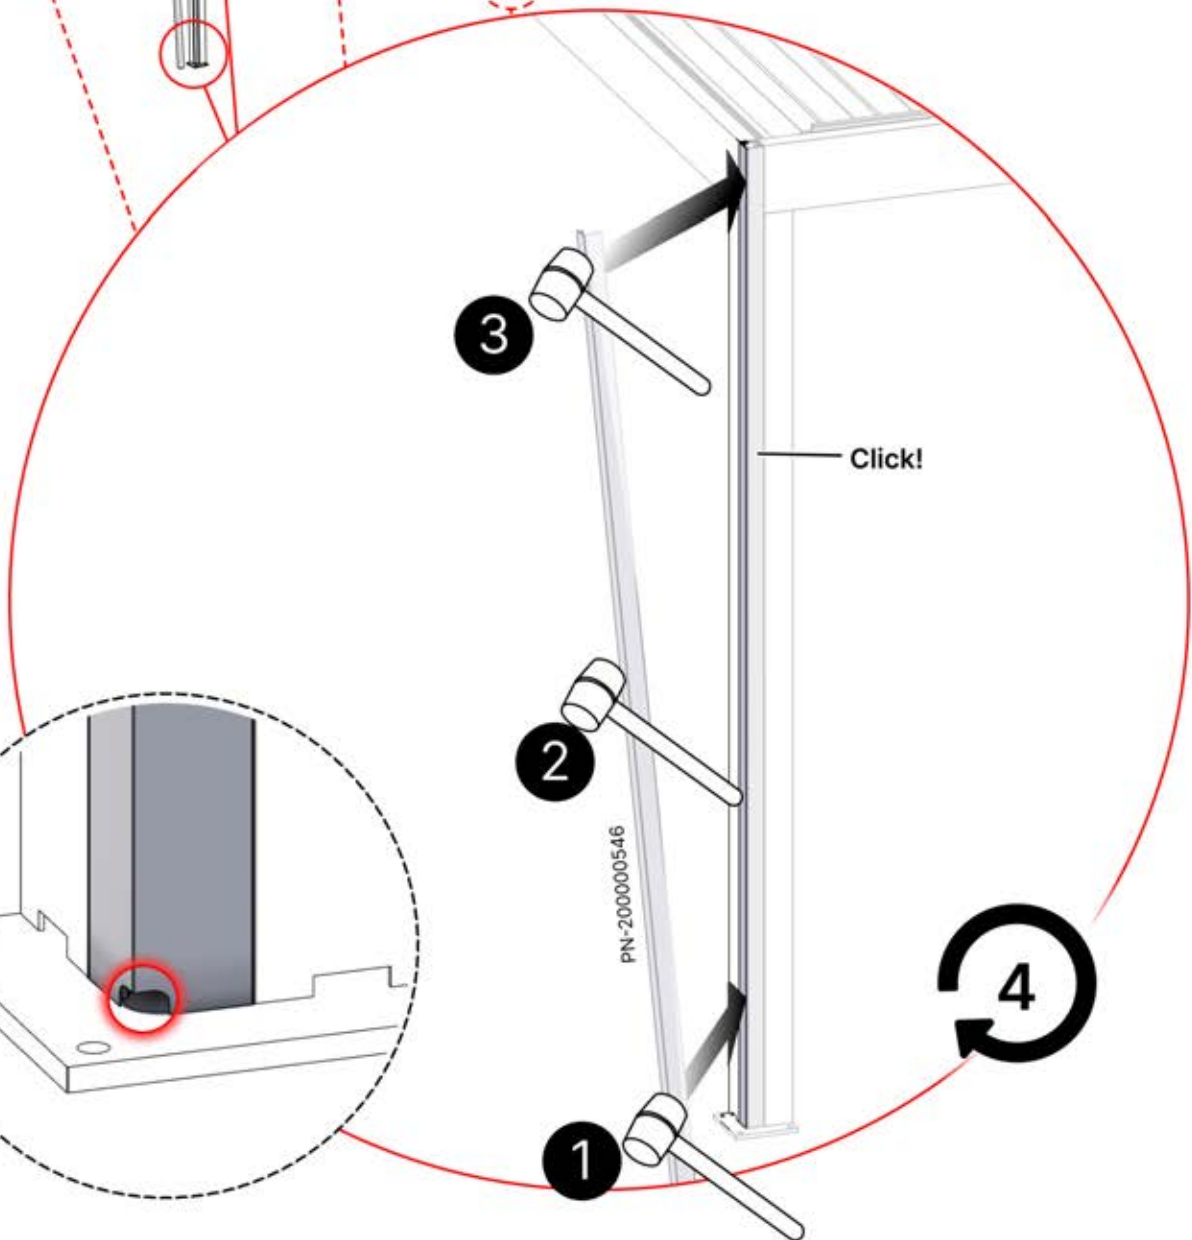

3

2

1

4

Click!

PN-200000546