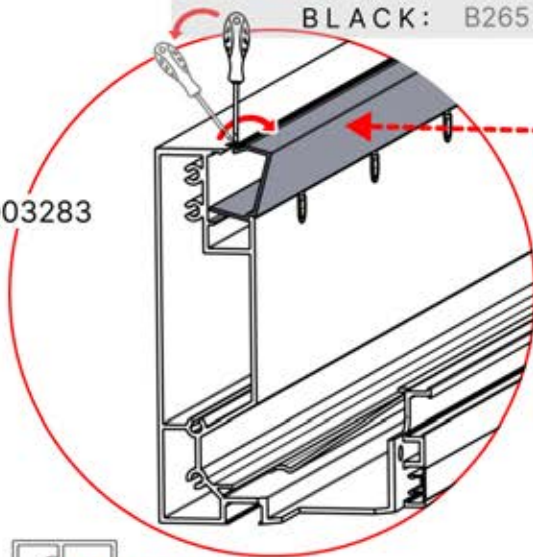

Cover and clips

PN-200000512
SnapFIT cover clip

SnapFIT cover

INFORMATION

Are you installing a heater, fan or LED lights?

It is recommended to remove both snap-fit covers from the beam now.

Cover and clips

PN-200000512
SnapFIT COVER CLIP

SnapFIT cover

PN-200003388

INFORMATION

ANTHRACITE: B245
 WHITE: B253
 BLACK: B249

ANTHRACITE: B263
 WHITE: B267
 BLACK: B265

PN-200003283

PN-200003358

PN-200003388