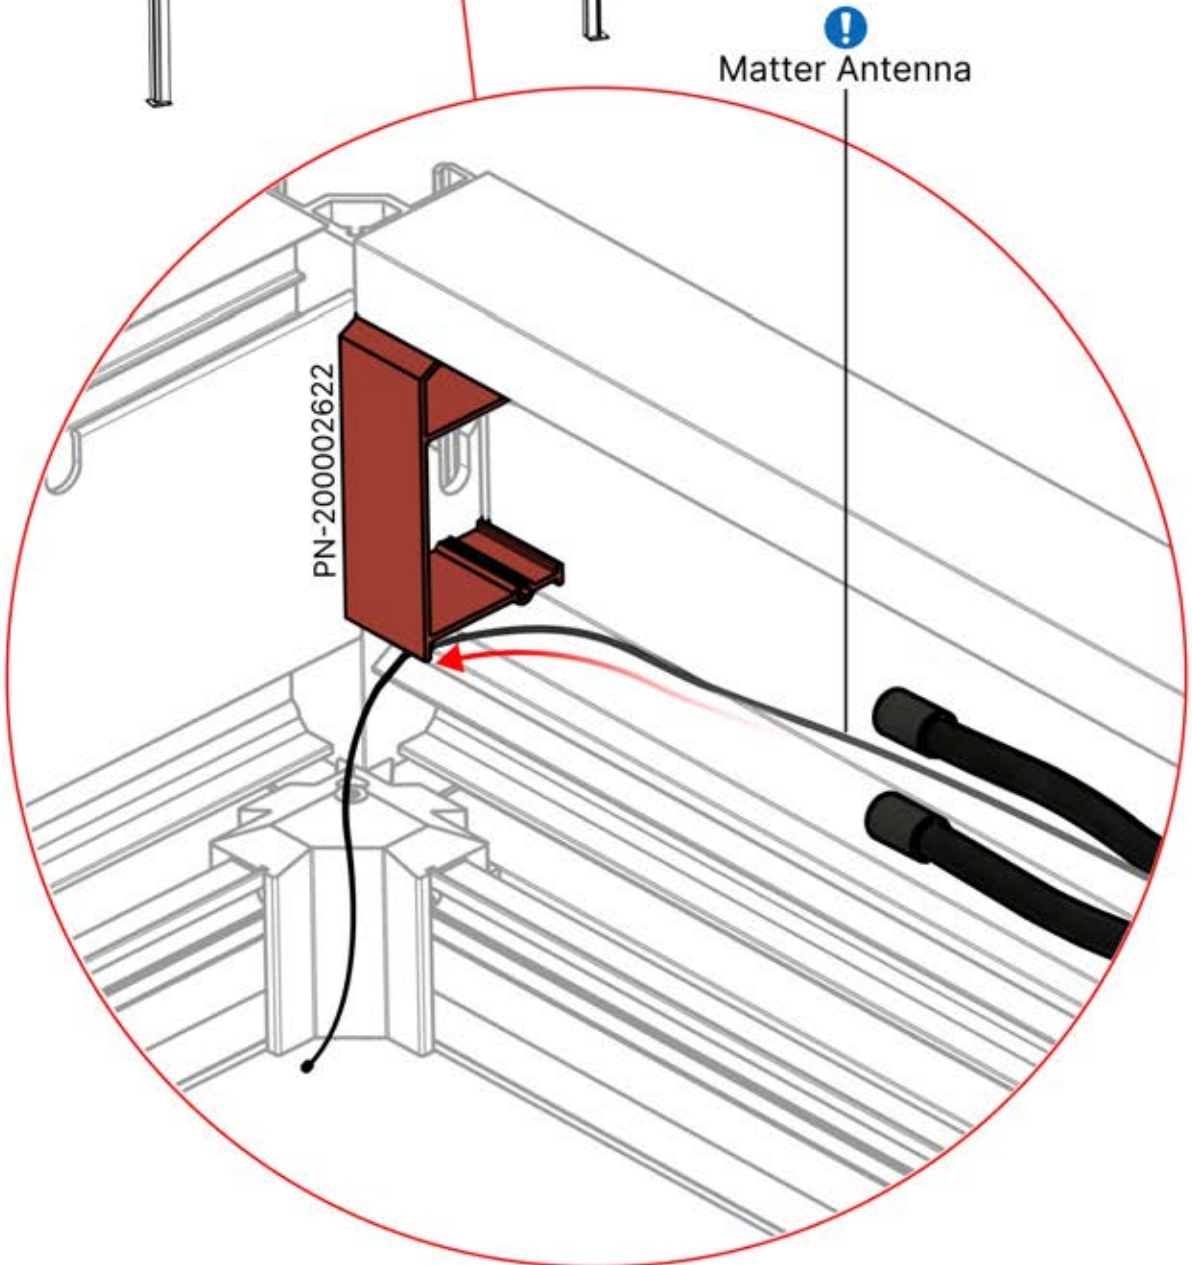

Route the Matter
Antenna and place it
below the highlighted
part(PN-200002622).