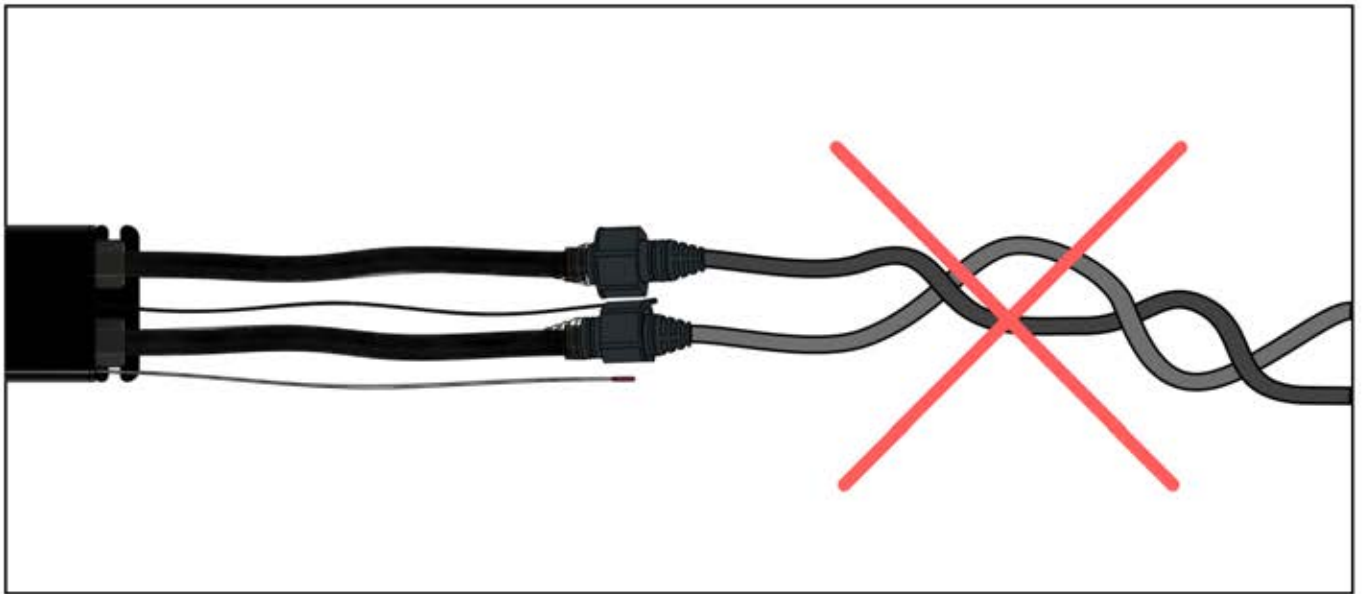

Follow the instructions in the heater assembly manual.

2

It's time to connect the motor and LED lights to the pergola control box.

Follow the instruction in the assembly manual.

40

 <p>CONTROL BOX</p>	S4	PN-200002683 5x
<p>! Keep the Matter Antenna wire free and do not tie them with LED and Motor wire</p>		PN-200002684 10x