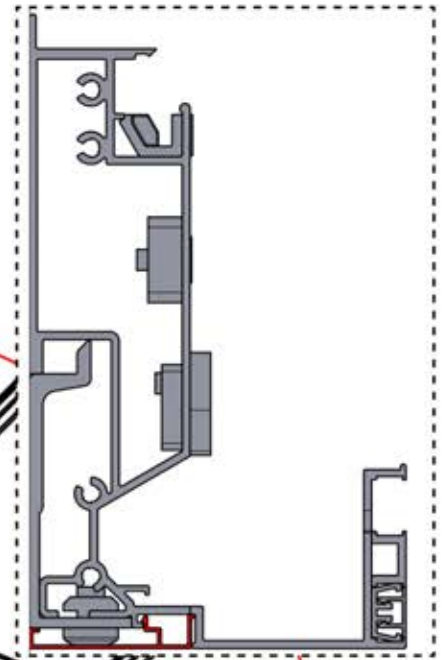

62

PERGOLUX | PERGOLA PRO WALL MOUNTED S4

4 X 4 M / 13' x 13'