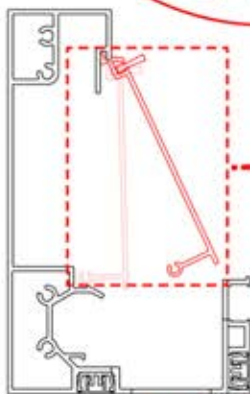

SnapFIT cover

PN-200003388

INFORMATION

ANTHRACITE: B245
 WHITE: B253
 BLACK: B249

ANTHRACITE: B263
 WHITE: B267
 BLACK: B265

PN-200003283

PN-200003358

PN-200003388