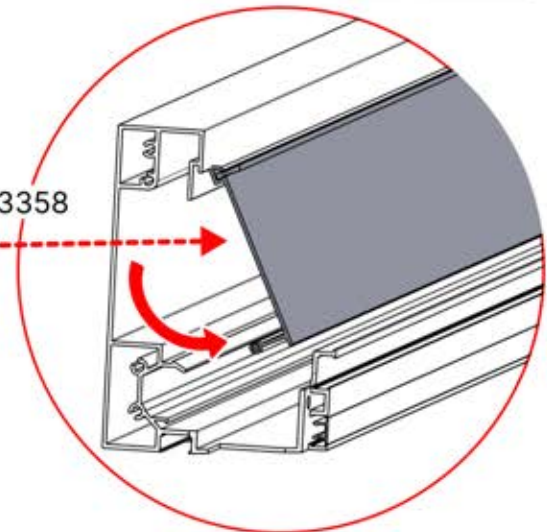

SnapFIT cover

PN-200003388

INFORMATION

ANTHRACITE: B245
 WHITE: B253
 BLACK: B249

ANTHRACITE: B263
 WHITE: B267
 BLACK: B265

PN-200003283

PN-200003358

PN-200003388