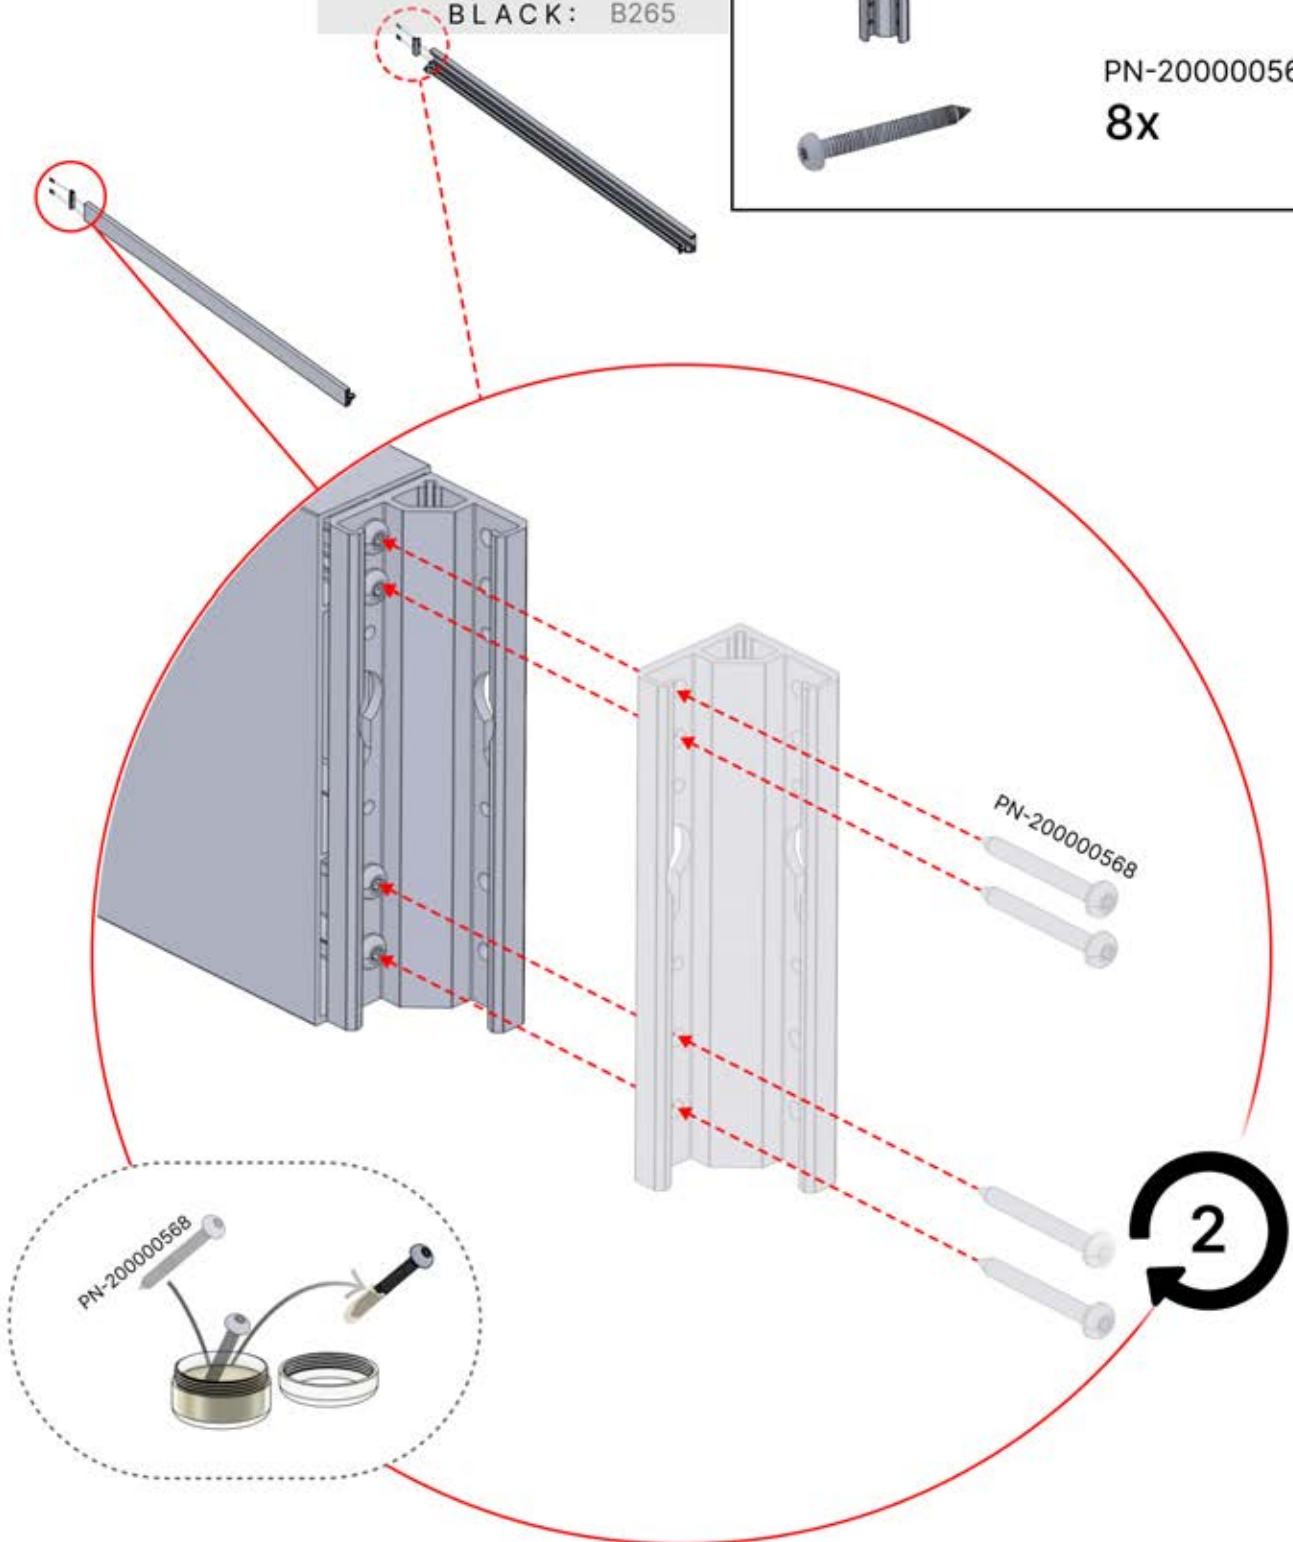

06

4

x1
FERGOLUX

ANTHRACITE: B245
WHITE: B253
BLACK: B249

5

x1
FERGOLUX

ANTHRACITE: B263
WHITE: B267
BLACK: B265

		PN-200003358 1x
		PN-200003359 1x
		PN-200003308 2x
		PN-200000568 8x