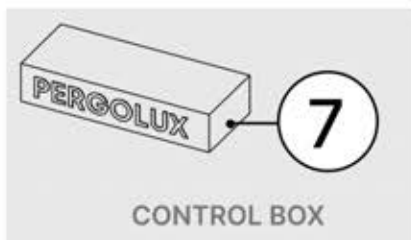

Note: The illustration shows the hole location for a right-corner assembly; if routing from the left corner, drill the hole on the opposite side.

33

!
Control Box can be
installed on
Preferred W BEAM

34

 **Connect grounding wire before connecting to power!**