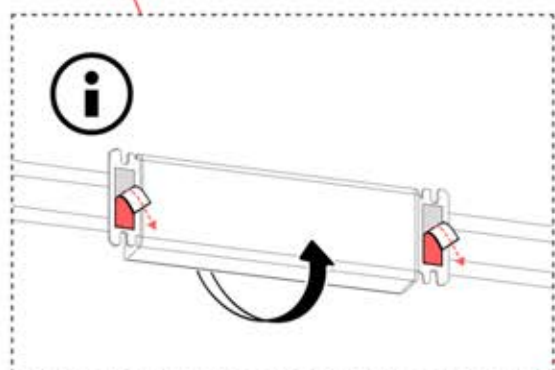

!
Control Box can be
installed on
Preferred W BEAM