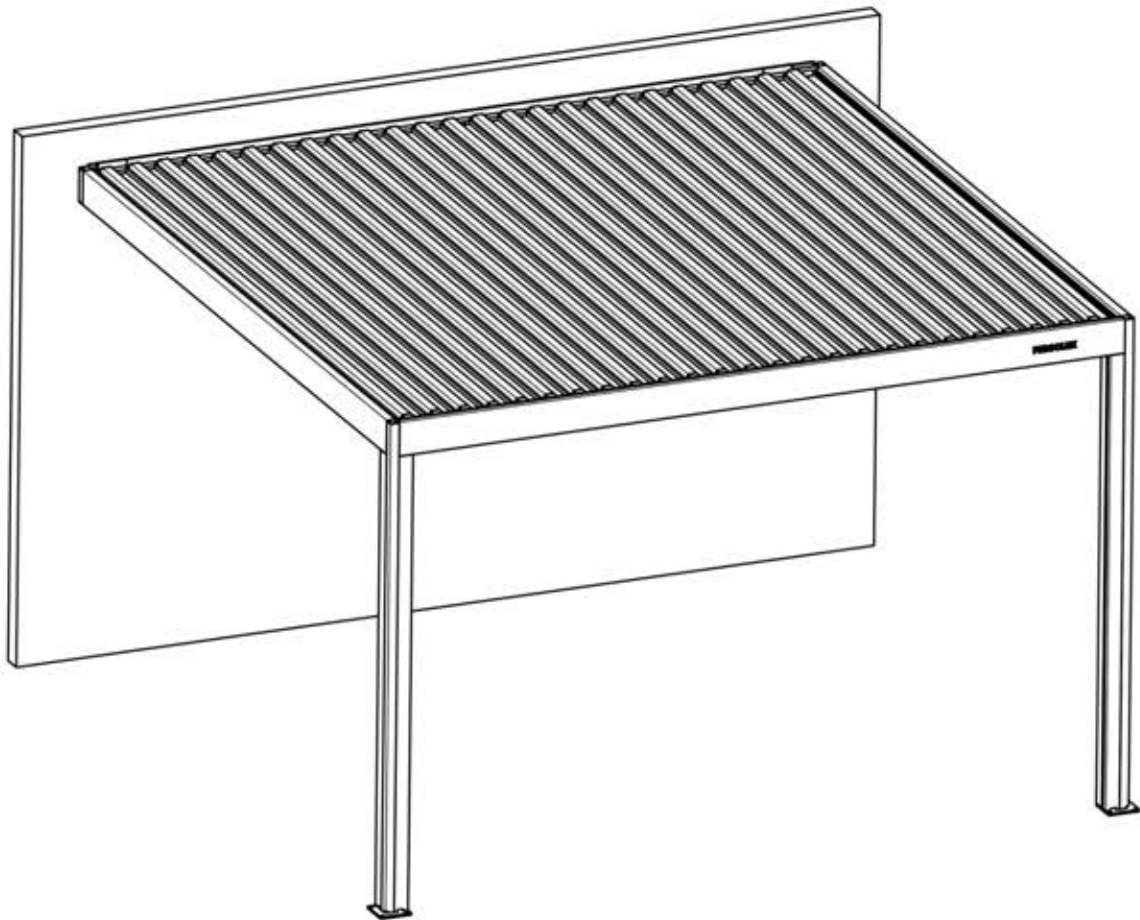

S4

PERGOLA

PRO

4 × 4m / 13' x 13'
WALL MOUNTED

PERGOLUX

Designed and
developed
in Norway

Type Approved
Regular
Production
Surveillance

www.tuv.com
ID 1111293124