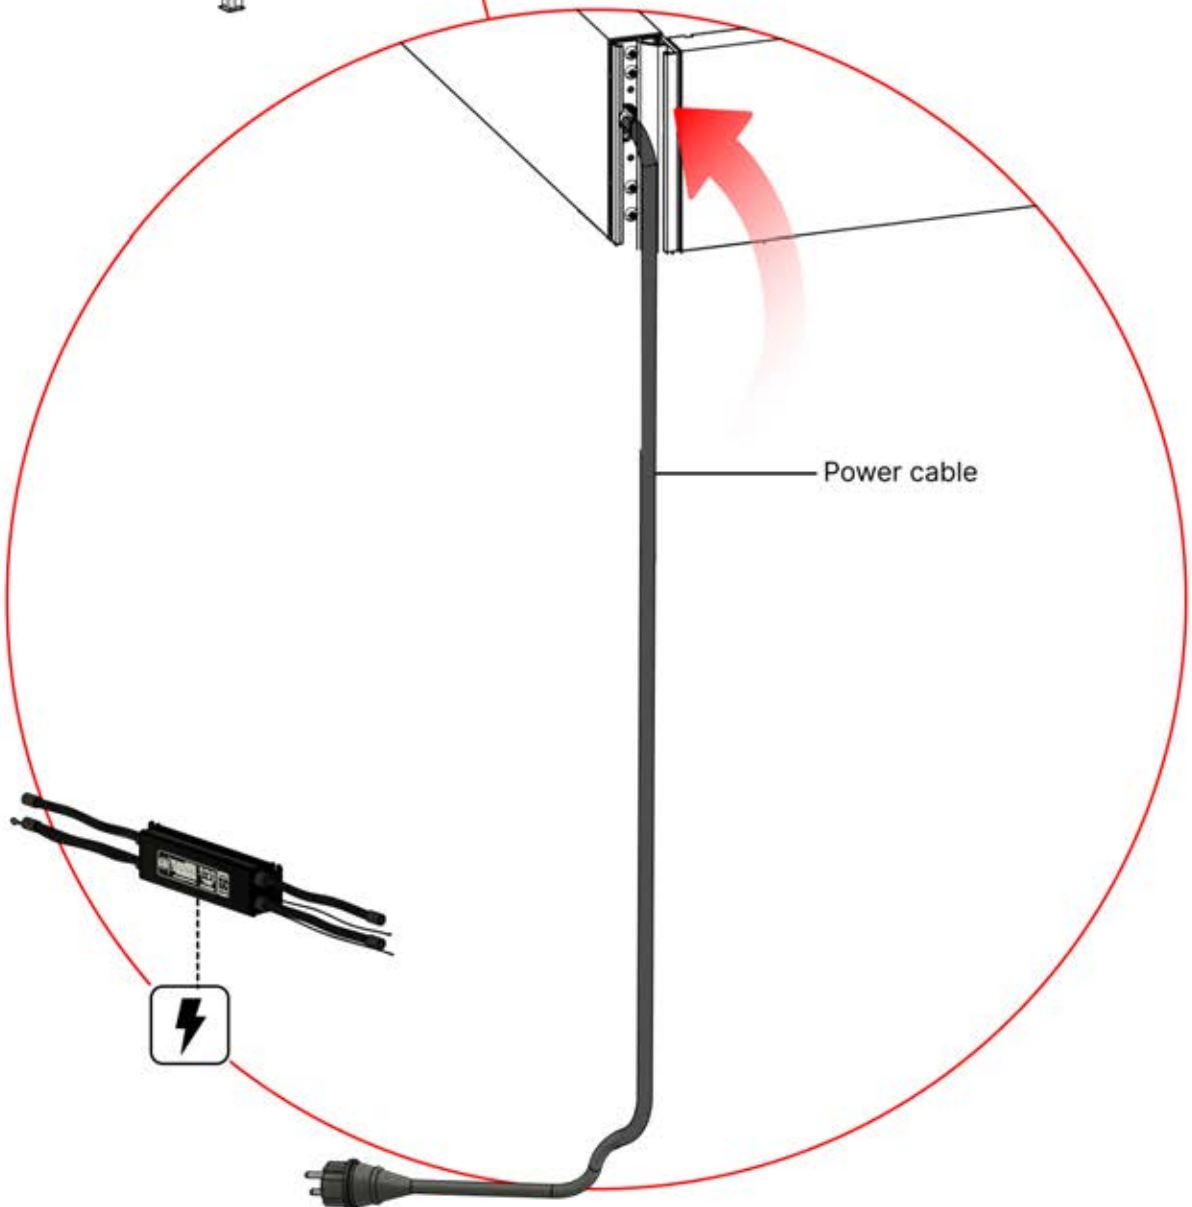

Note: The illustration shows the hole location for a right-corner assembly; if routing from the left corner, drill the hole on the opposite side.

33

!
Control Box can be
installed on
Preferred W BEAM

34

 **Connect grounding wire before connecting to power!**

35

36

!
Power Cable can be
routed through all
the Poles.

37

38

39

1

If you are going to install a heater, do it now.