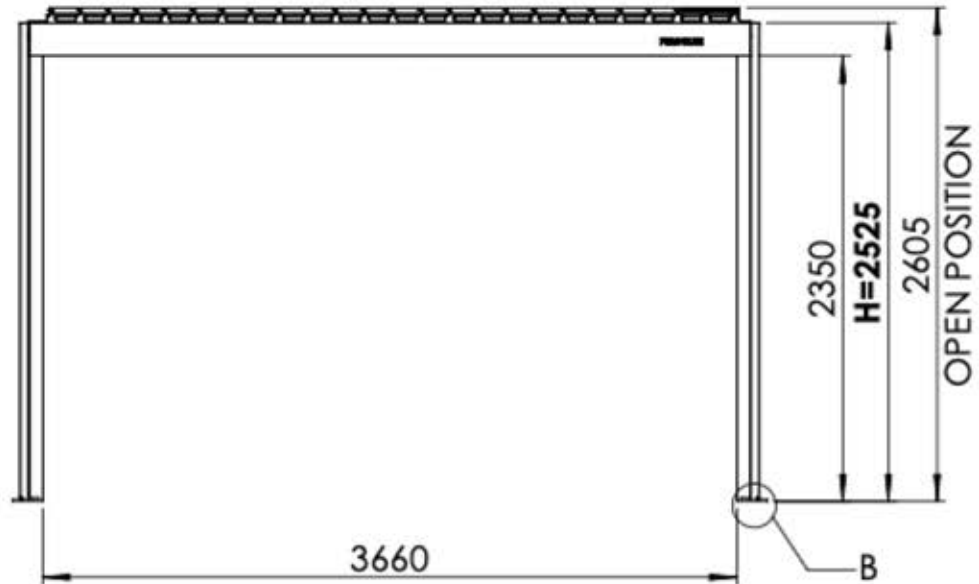

4 x 4 M / 13' x 13'