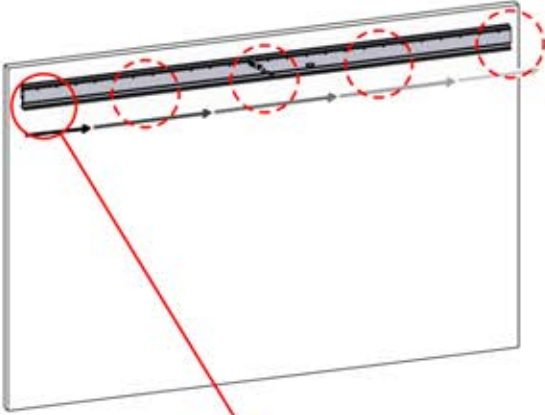

04

x1

4

ANTHRACITE: B245
WHITE: B253
BLACK: B249

PN-200000669
5x