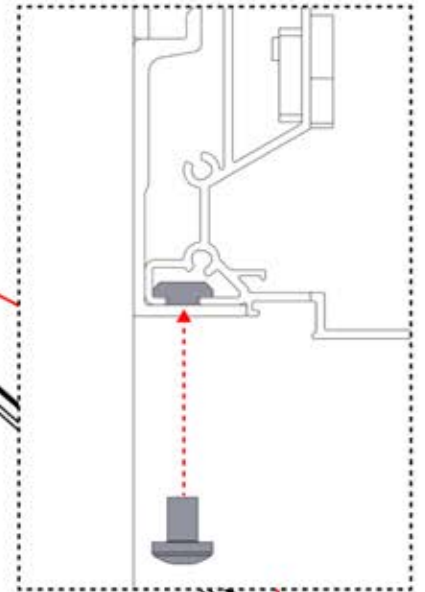

05

4

ANTHRACITE: B245
WHITE: B253
BLACK: B249

PN-20000655
5x

PN-20000655