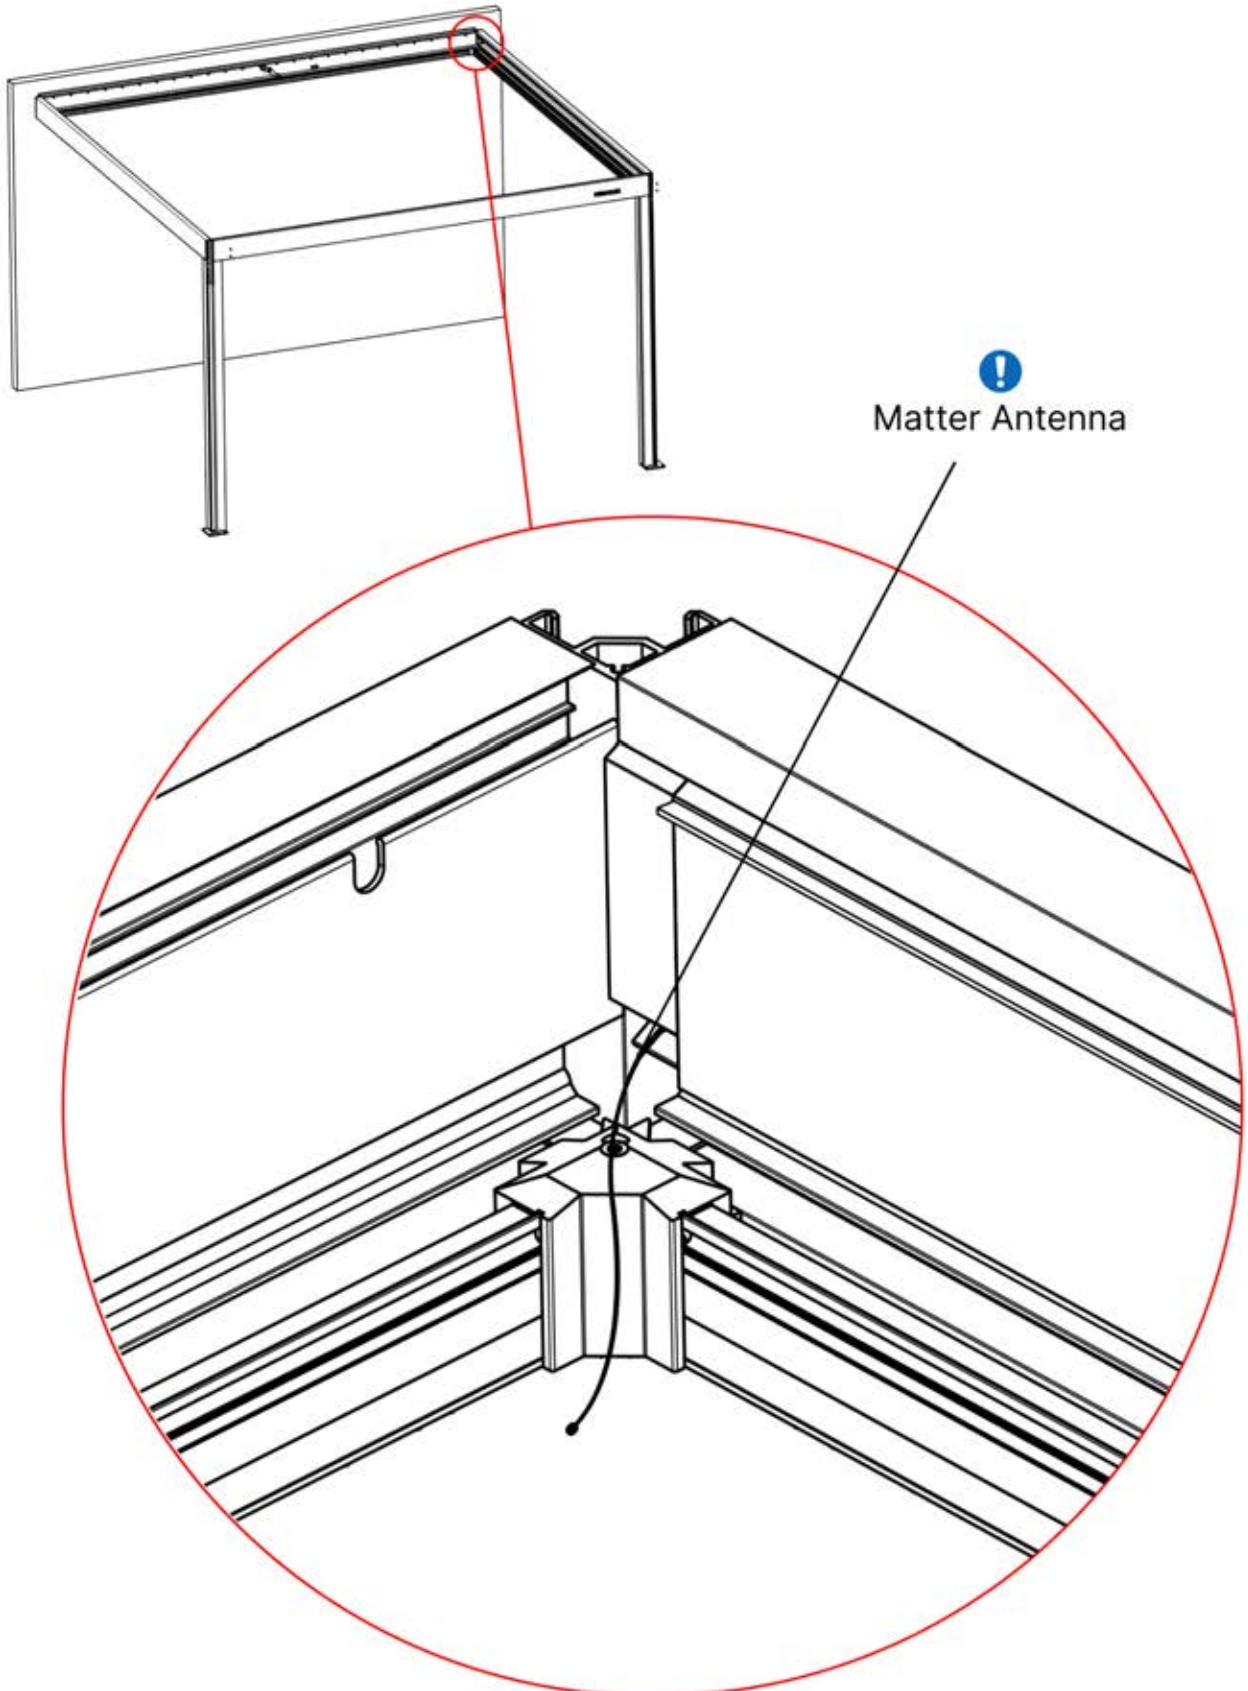

INFORMATION