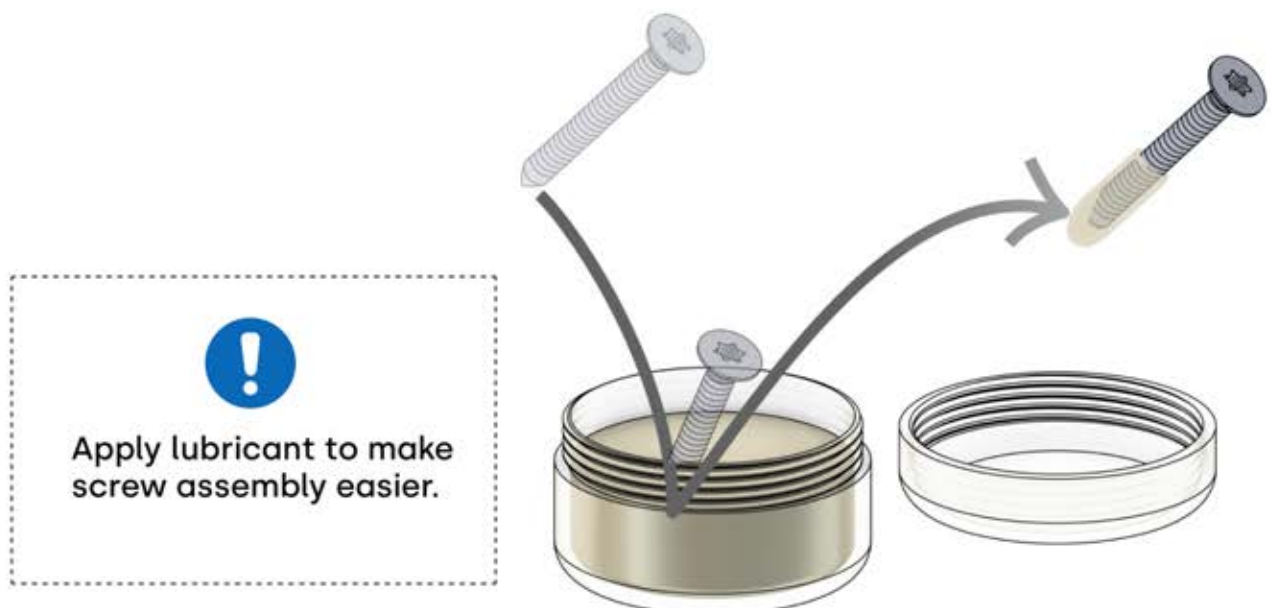

Use a high-quality, weather-resistant and mold-resistant adhesive and sealant to seal the corners of the pergola and prevent leakage. Look for products that are designed for outdoor use and provide a strong, long-lasting bond.

Use on concrete **x6**

Use on wood **x6**

Ø12mm

You need to buy 10 mm screws to attach the pergola to the ground

9mm

x

You need to buy 8 mm screws to attach the pergola to the wall

SHOP

INFORMATION

All screws from **PERGOLUX** are made of stainless steel, ensuring durability and resistance to rust. To prevent damage to screws, follow these guidelines:

- **DO NOT OVERTIGHTEN:** Apply appropriate force to avoid stripping the threads.
- **CHOOSE THE CORRECT TOOL:** Use the proper screwdriver or bit to avoid damaging the screw head.
- **ENSURE PROPER USE:** With correct installation, screws will maintain their integrity and functionality over time.
- **USE LUBRICATION:** Apply lubricant to make screw assembly easier.