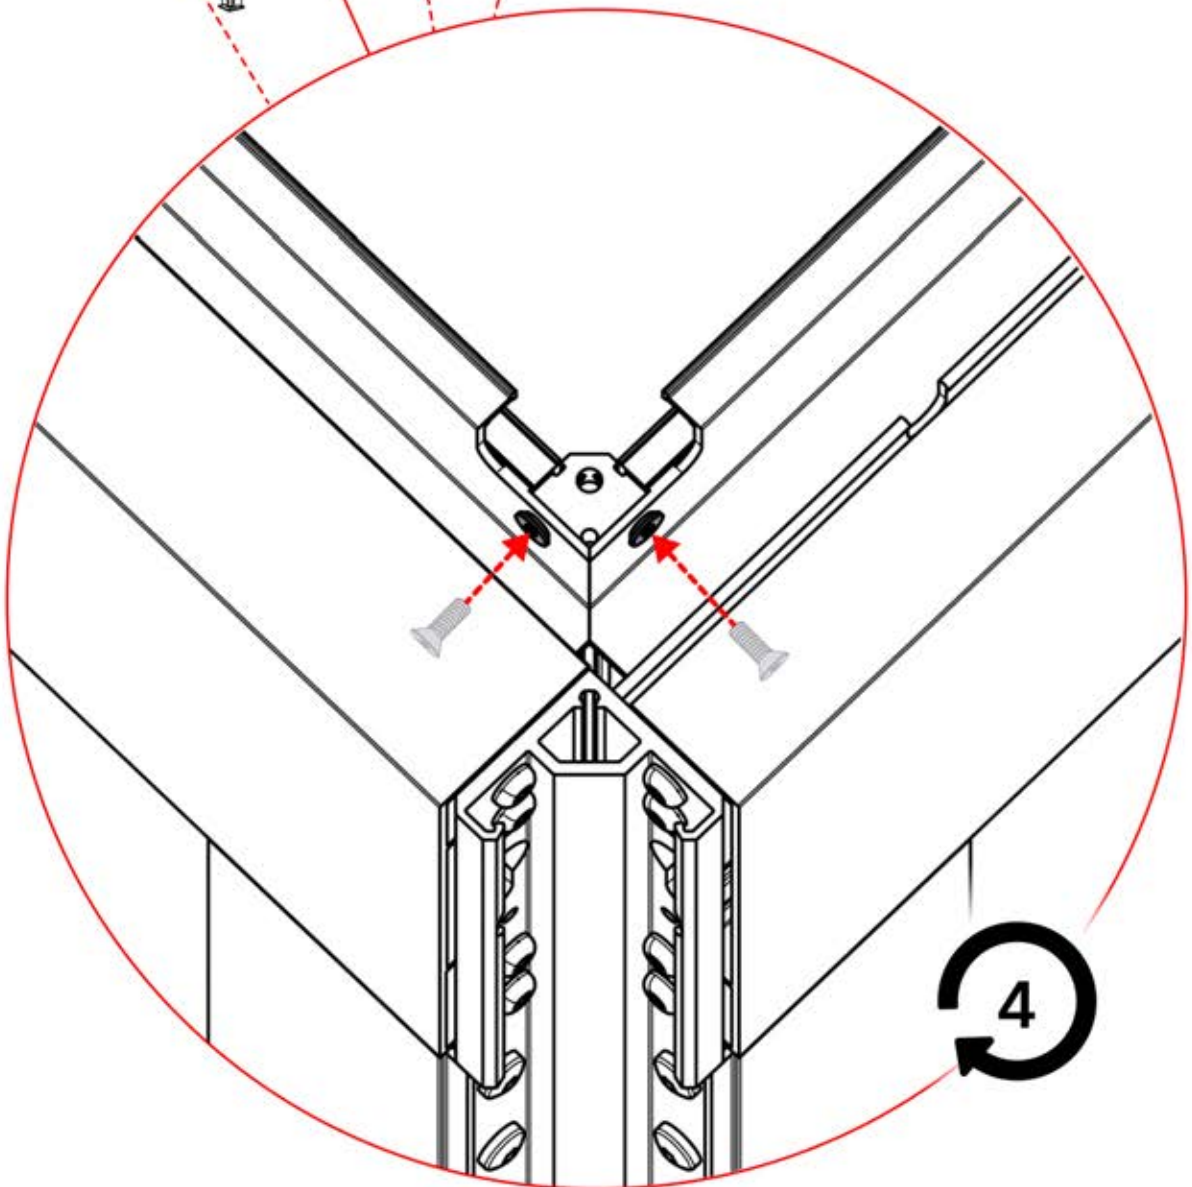

ANTHRACITE: B245
WHITE: B253
BLACK: B249

PN-200000569
8x

17

4

ANTHRACITE: B245
WHITE: B253
BLACK: B249

PN-200000568

2x

18