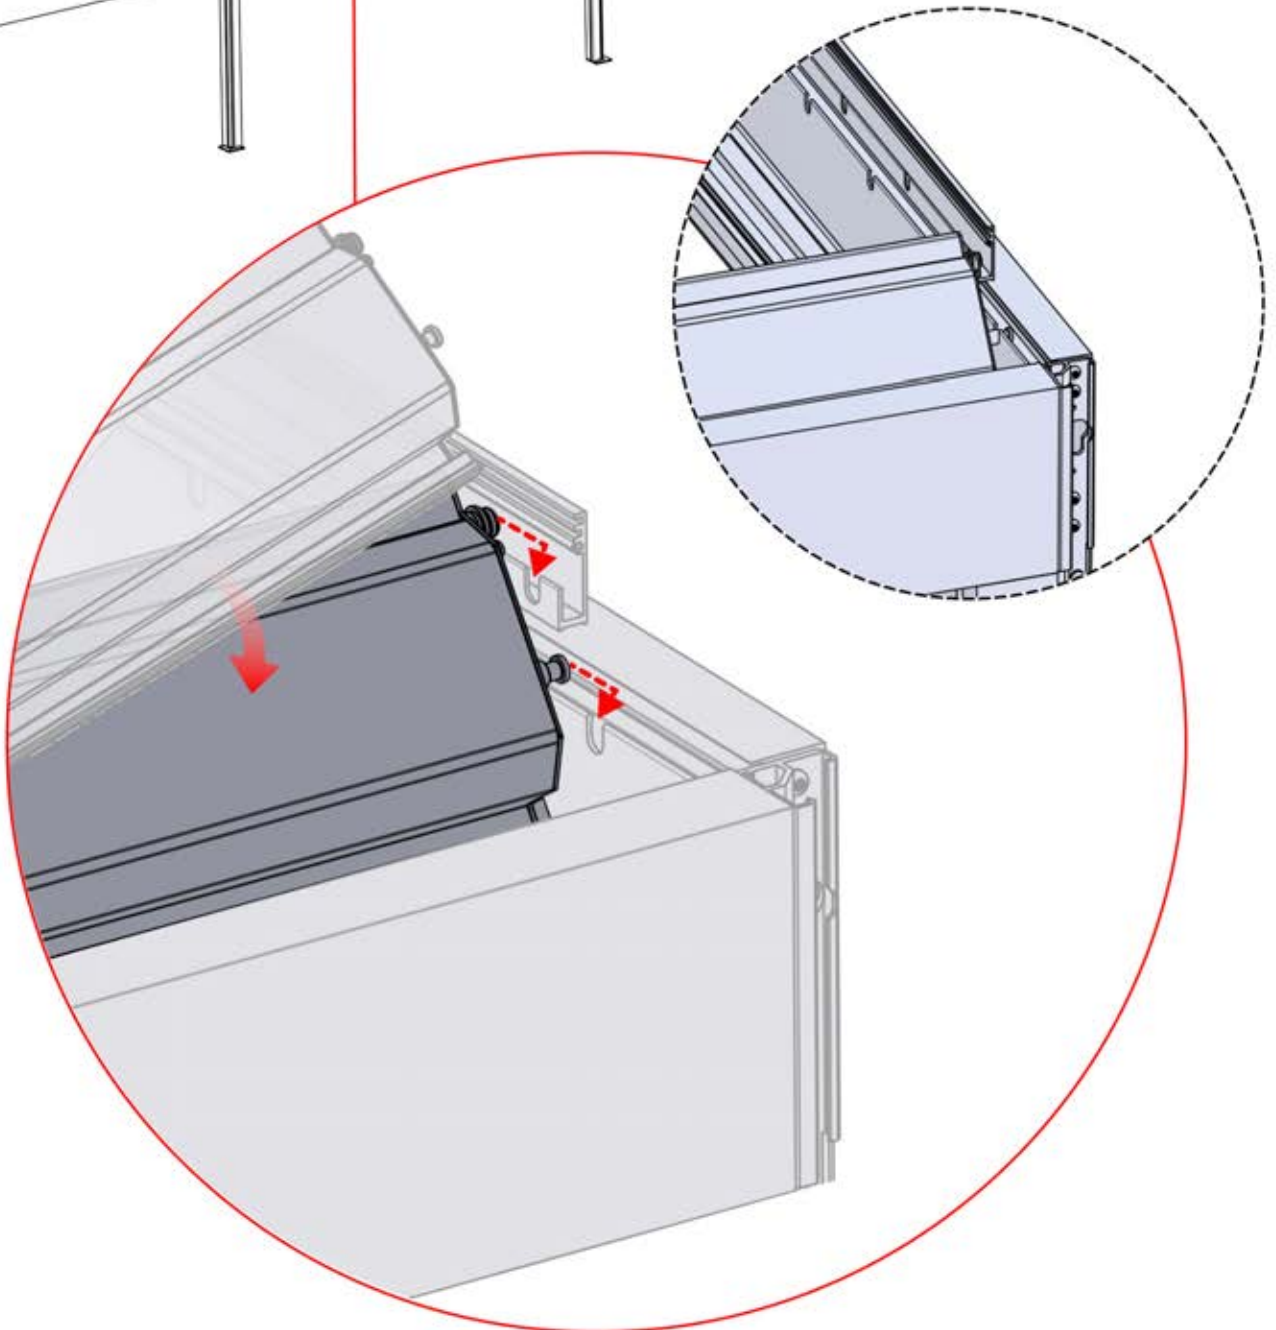

50

x1
PERGOLUX

3

ANTHRACITE: L234
WHITE: L238
BLACK: L236

PN-200002975
1x