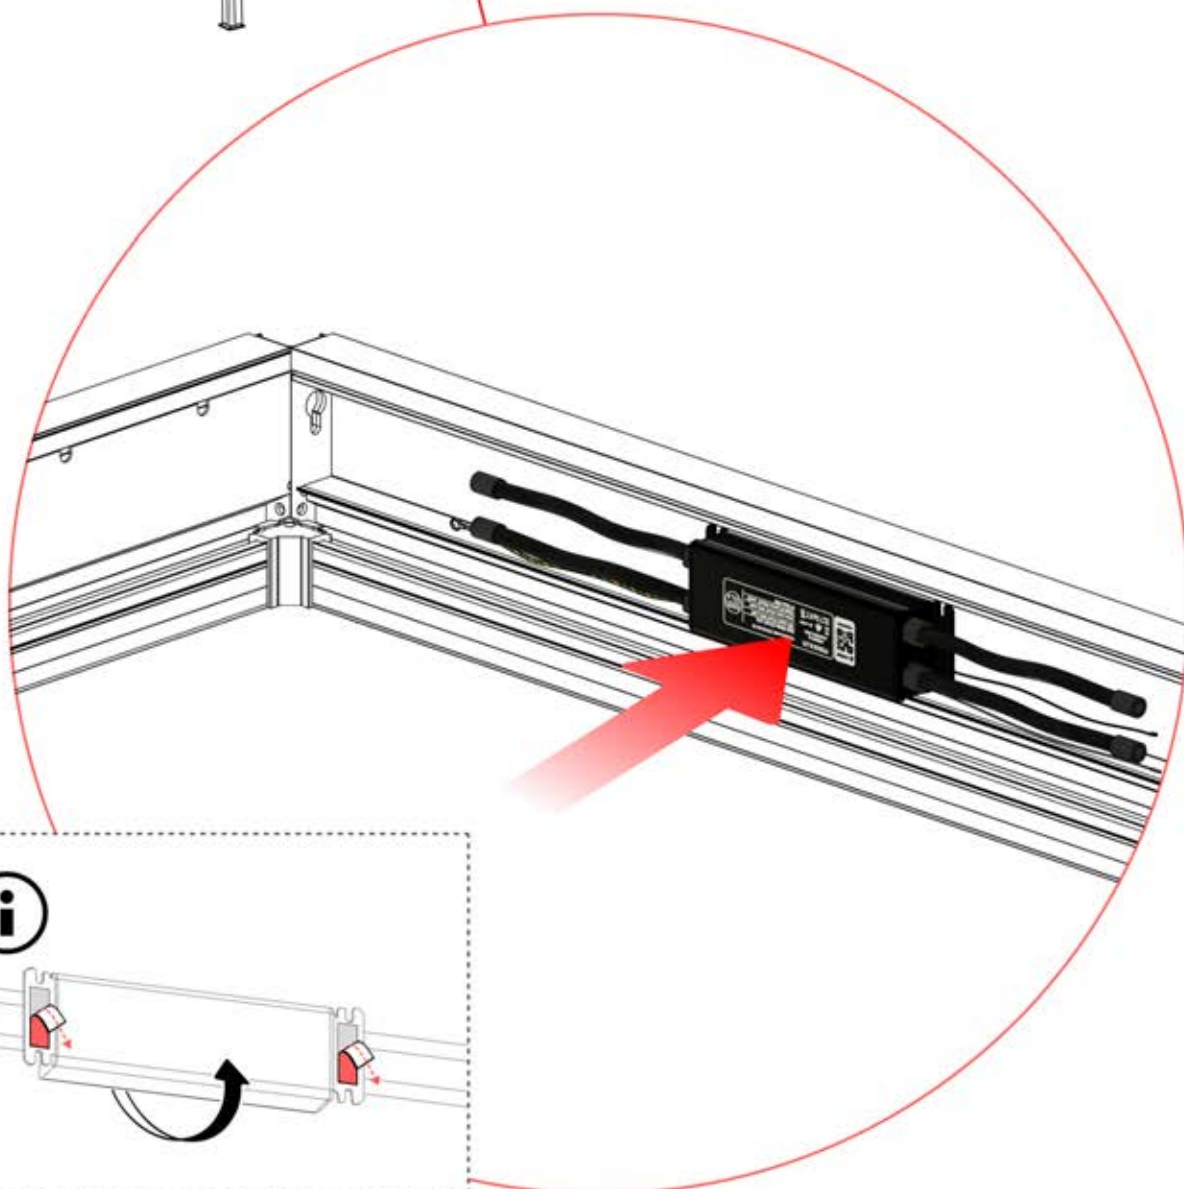

!
Control Box can be
installed on
Preferred W BEAM