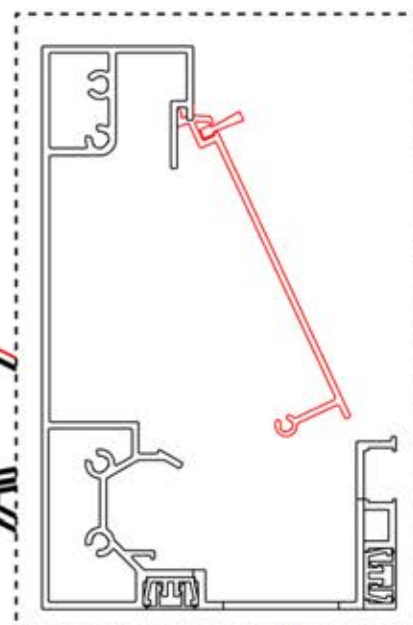

42

x1	5		PN-200003557
ANTHRACITE: B263			2x
WHITE: B267			
BLACK: B265