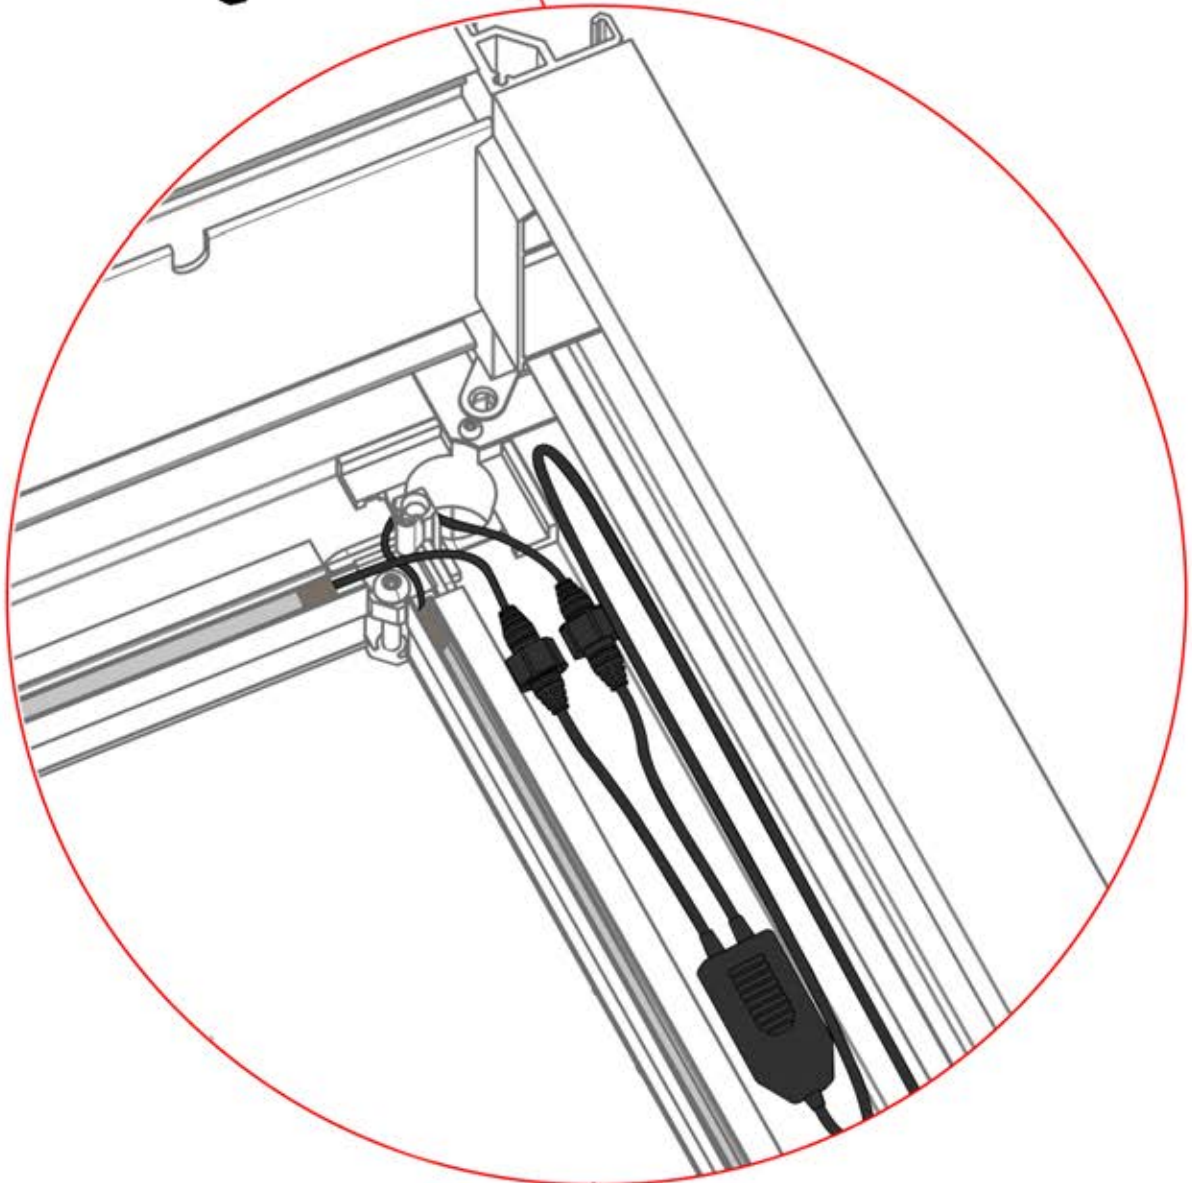

25

PERGOLUX 6
WHITE / RGB LED

Y - cable
1x

This block contains two items. On the left is a rectangular LED strip labeled 'PERGOLUX 6' with 'WHITE / RGB LED' written below it. On the right is a 'Y-cable' with a single connector on one end and two connectors on the other, labeled 'Y - cable' and '1x'.