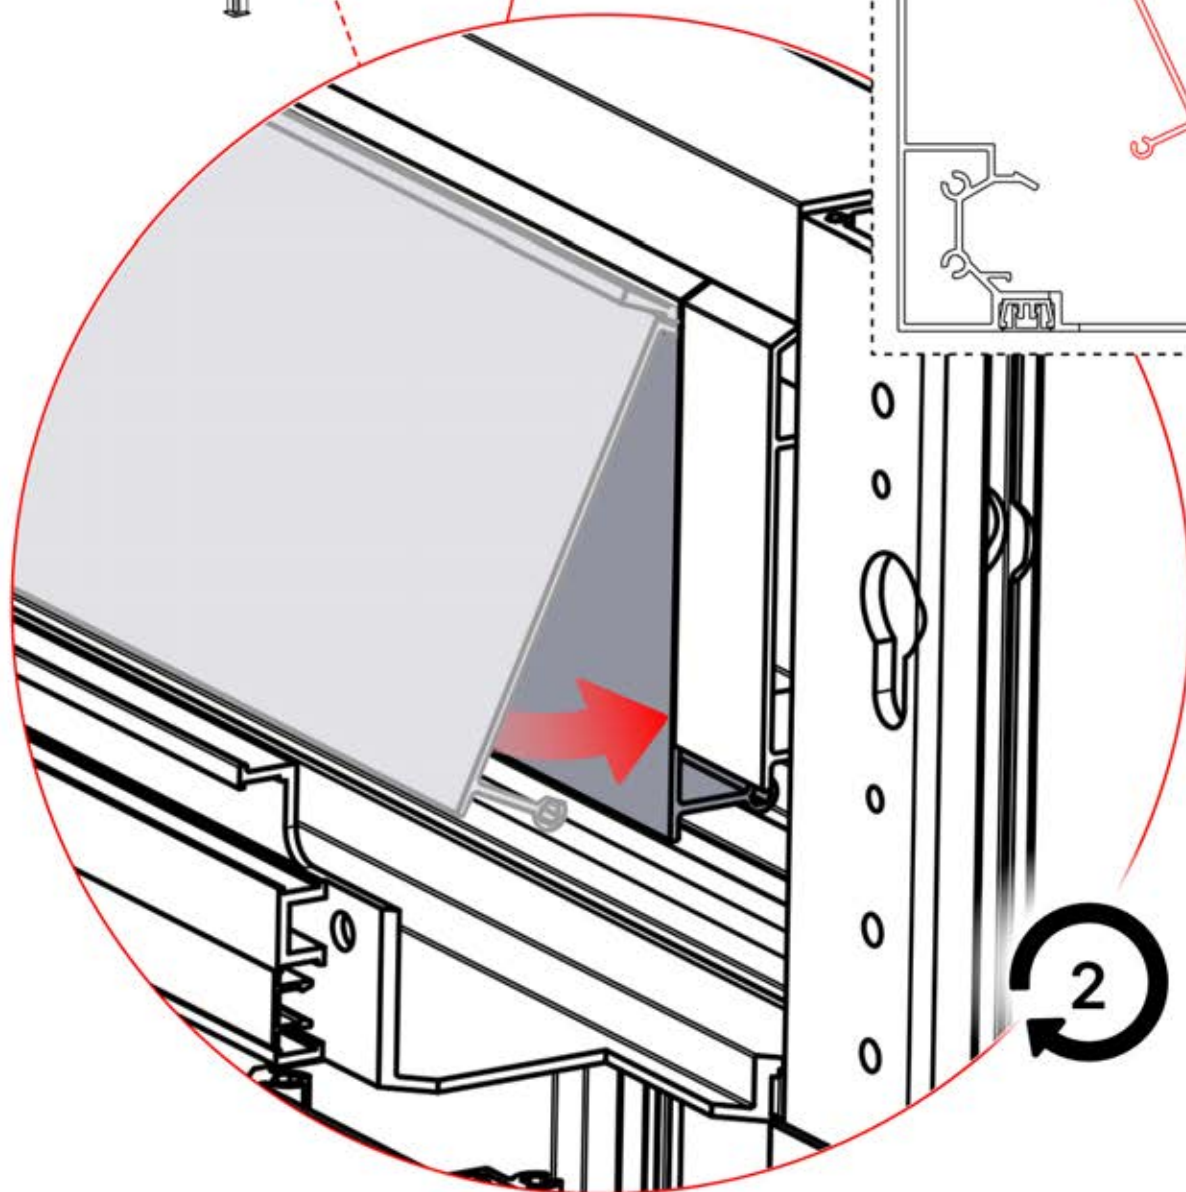

42

x1	5		PN-200003557
ANTHRACITE: B263			2x
WHITE: B267			
BLACK: B265