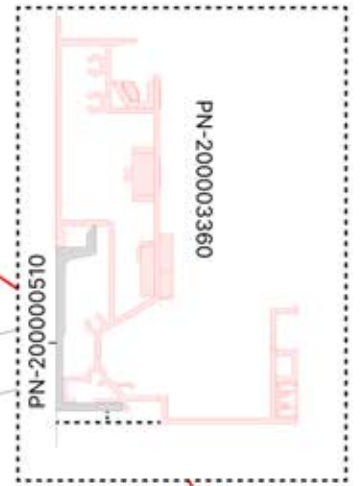

03

x7
PERGOLUX

4

ANTHRACITE: B245
WHITE: B253
BLACK: B249

PN-200003388
1x