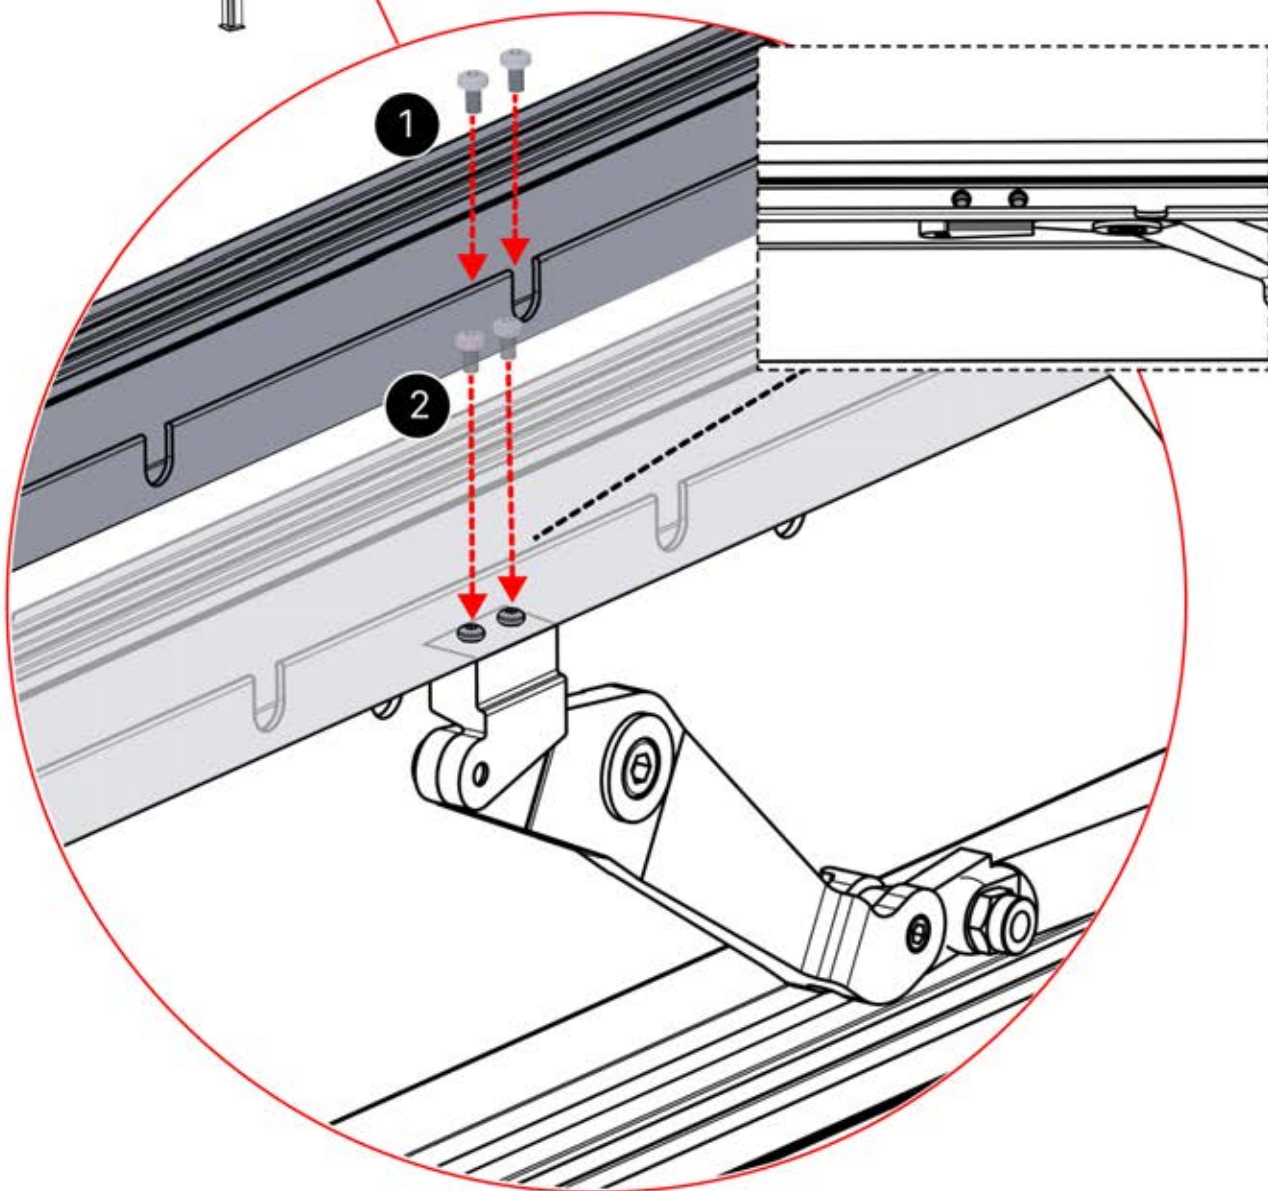

46

4

ANTHRACITE: B245
WHITE: B253
BLACK: B249