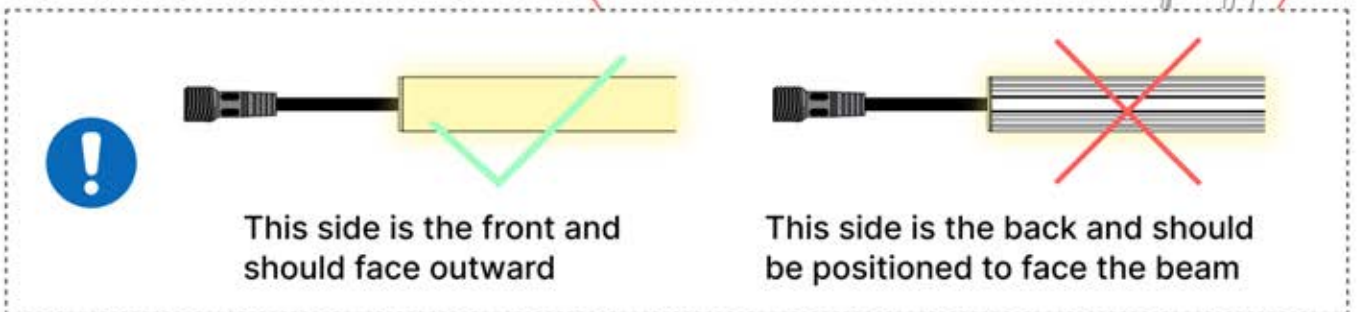

When installing the light strip, do not pull or bend the wires on both sides with force, as this may cause the solder joints to fall off.

Important! Please watch all the videos before starting the assembly.

The videos contain important information relevant to the assembly process.

INFORMATION

INFORMATION

22

23

Tip: For a smoother LED installation, spray the track with soapy water before mounting.

24

25