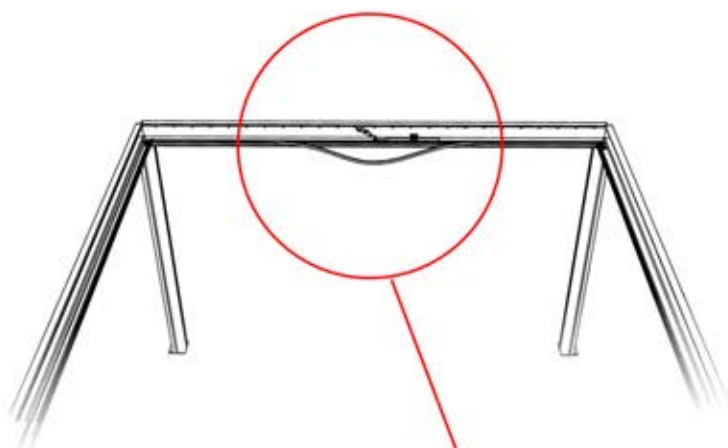

When installing the light strip, do not pull or bend the wires on both sides with force, as this may cause the solder joints to fall off.

Important! Please watch all the videos before starting the assembly.

The videos contain important information relevant to the assembly process.

INFORMATION

INFORMATION

22

23

Tip: For a smoother LED installation, spray the track with soapy water before mounting.

24

25