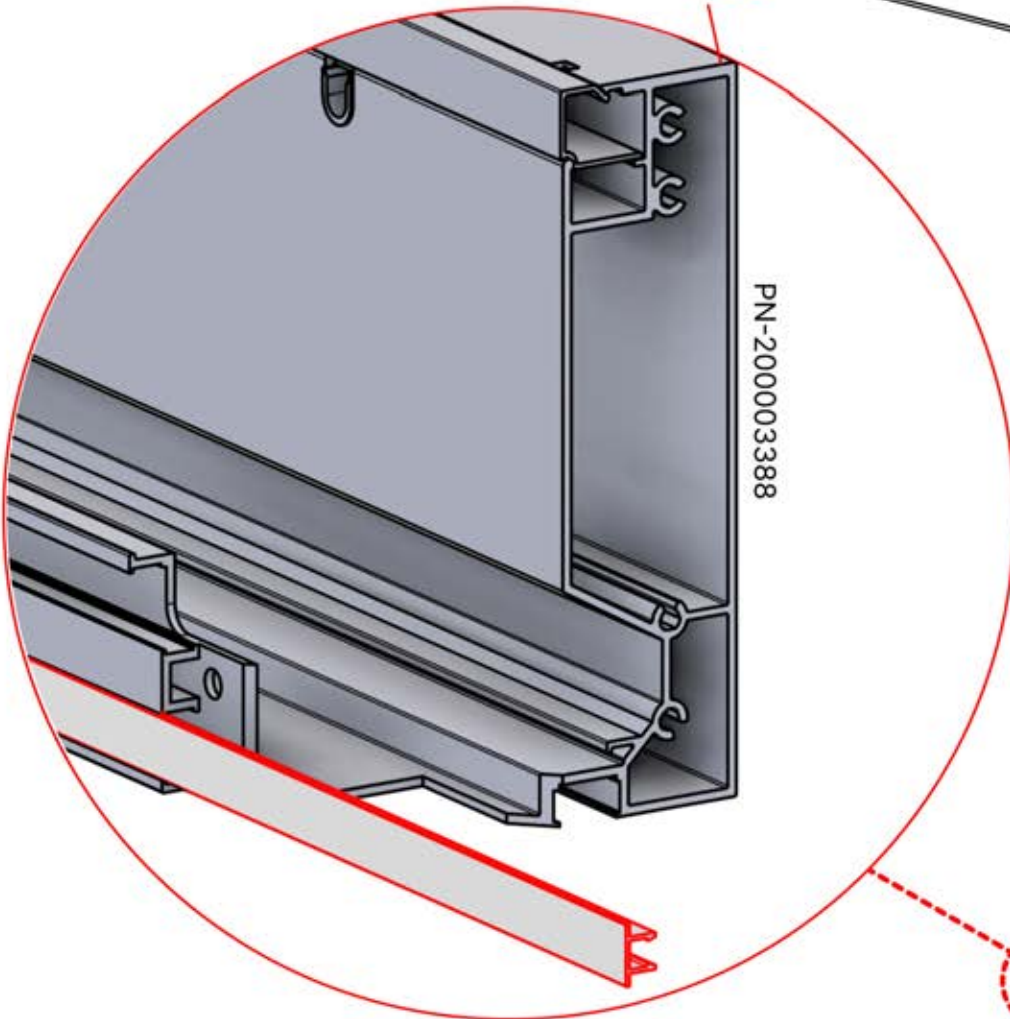

INFORMATION

Are you installing a heater, fan or LED lights?

It is recommended to remove both snap-fit covers from the beam now.

Cover and clips

PN-200000512
SnapFIT COVER CLIP

SnapFIT cover

PN-200003388