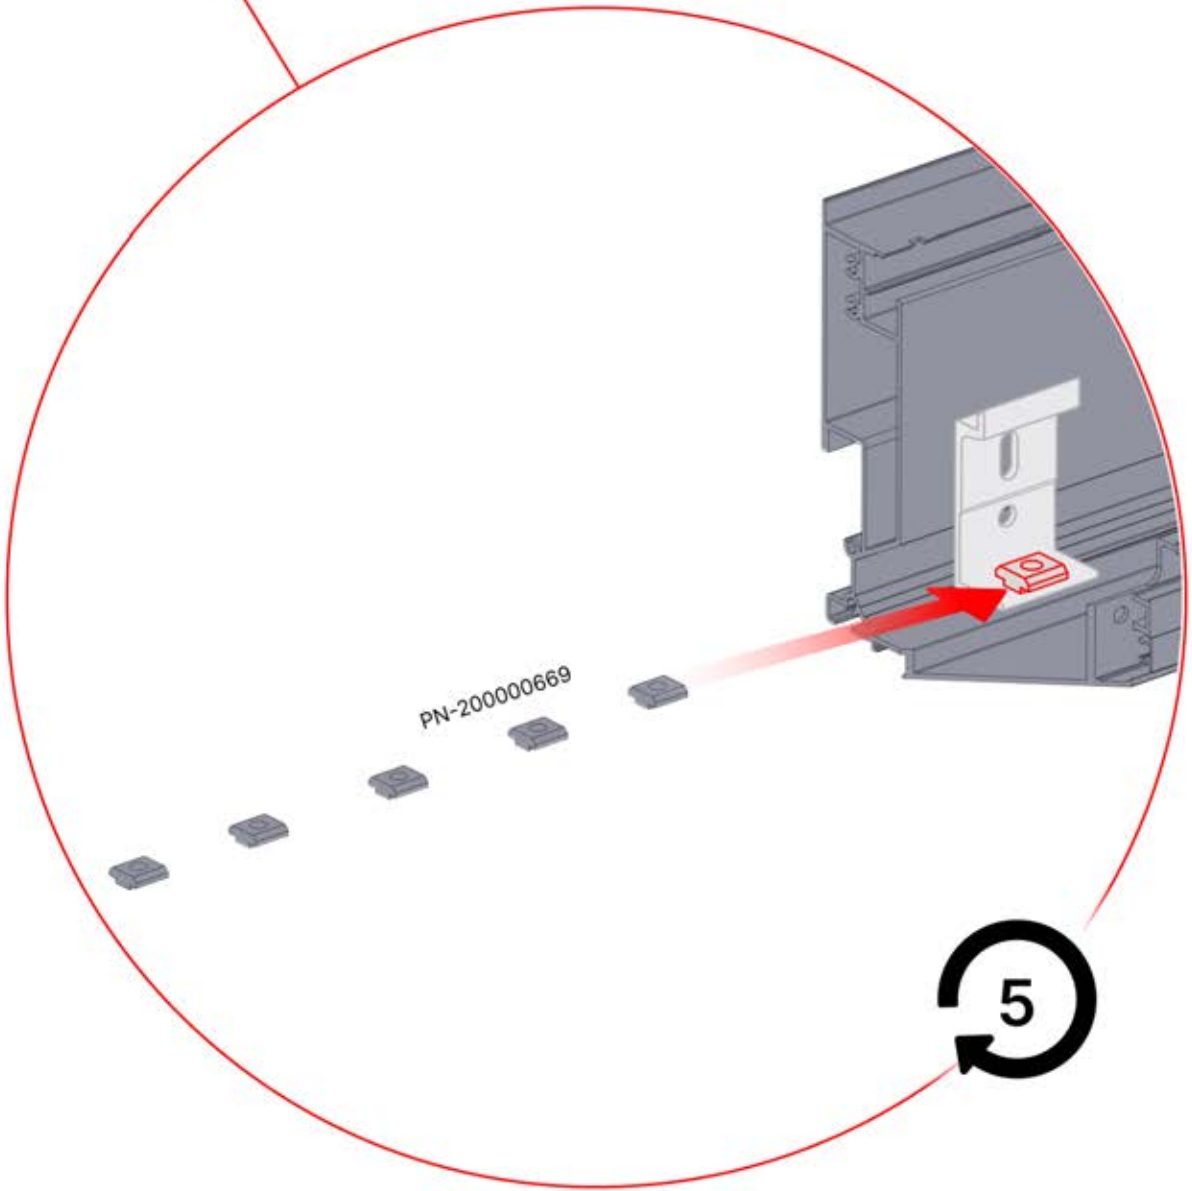

04

x1

4

ANTHRACITE: B245
WHITE: B253
BLACK: B249

PN-200000669
5x