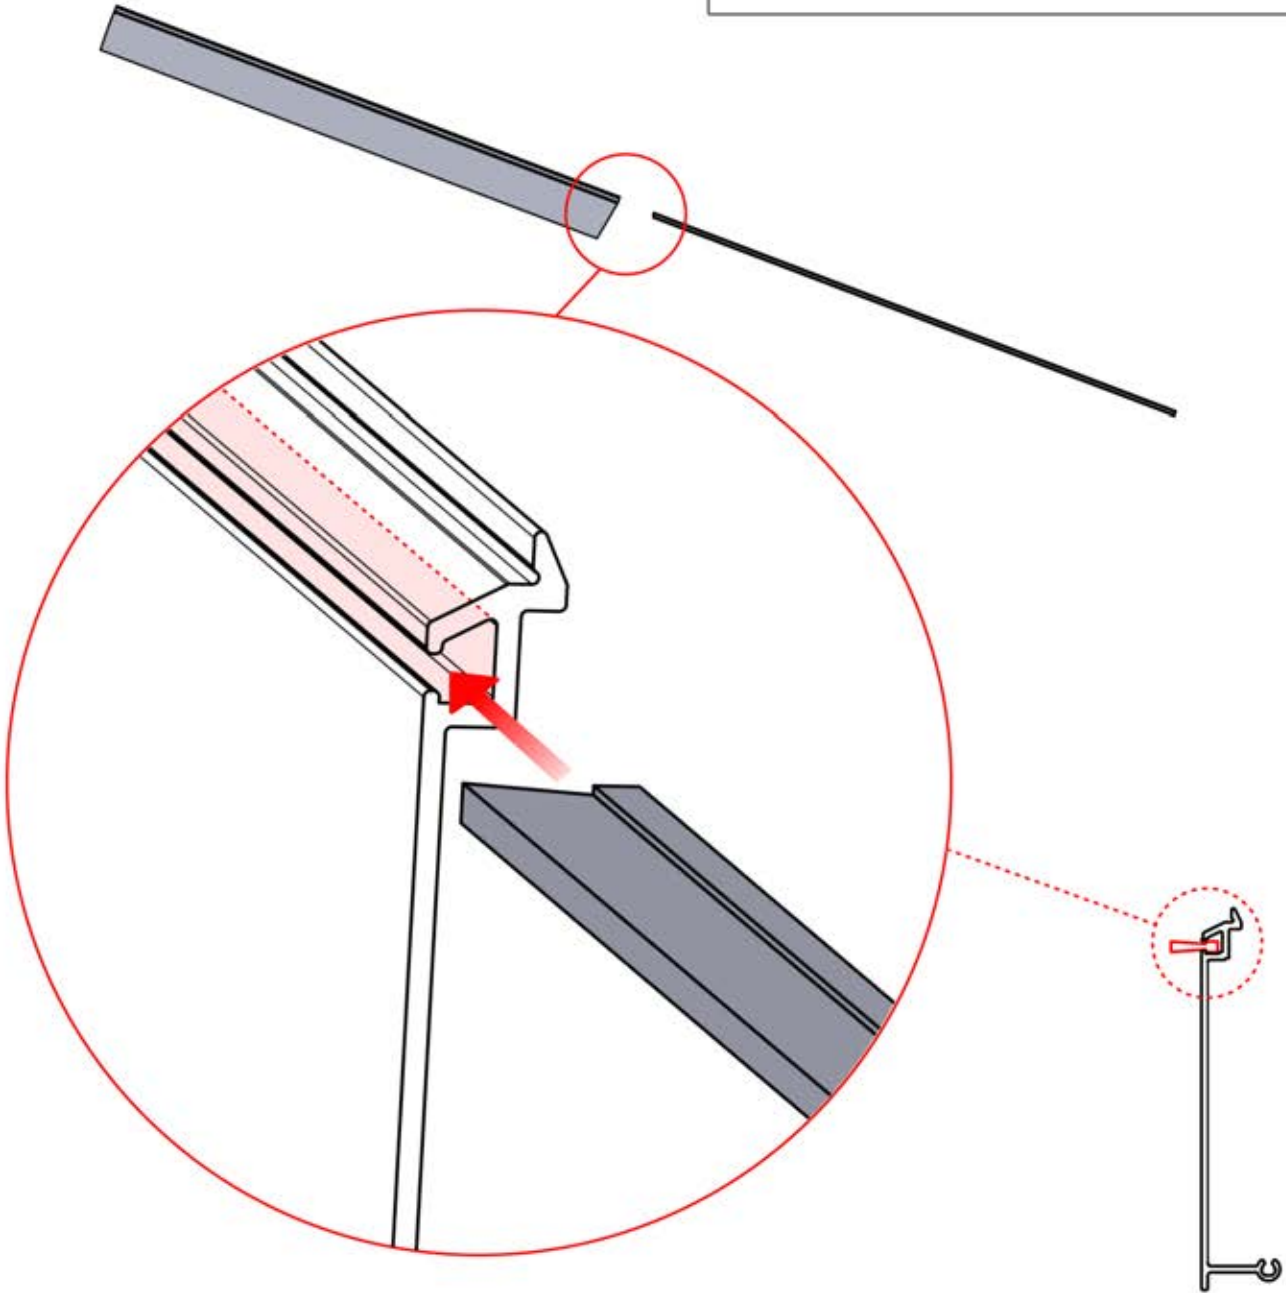

41

Route the Matter
Antenna and place it
below the highlighted
part(PN-200002622).

INFORMATION

5

ANTHRACITE: B263
WHITE: B267
BLACK: B265

PN-200003557
2x

PN-200003036
2x

42