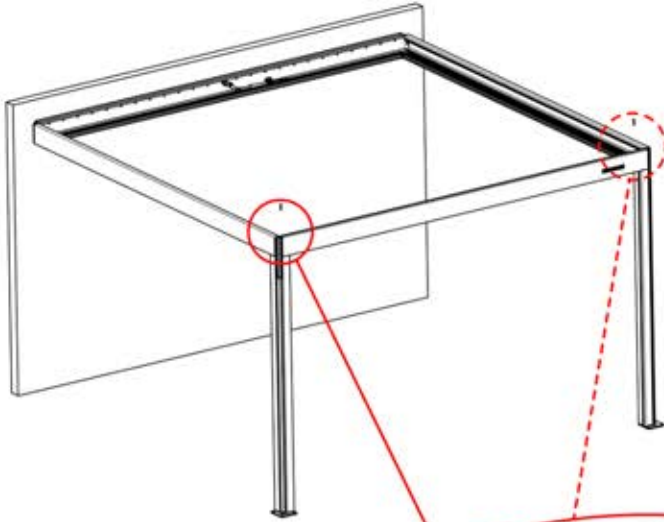

ANTHRACITE: B245
WHITE: B253
BLACK: B249

PN-200000569
8x

17

4

ANTHRACITE: B245
WHITE: B253
BLACK: B249

PN-200000568

2x

18