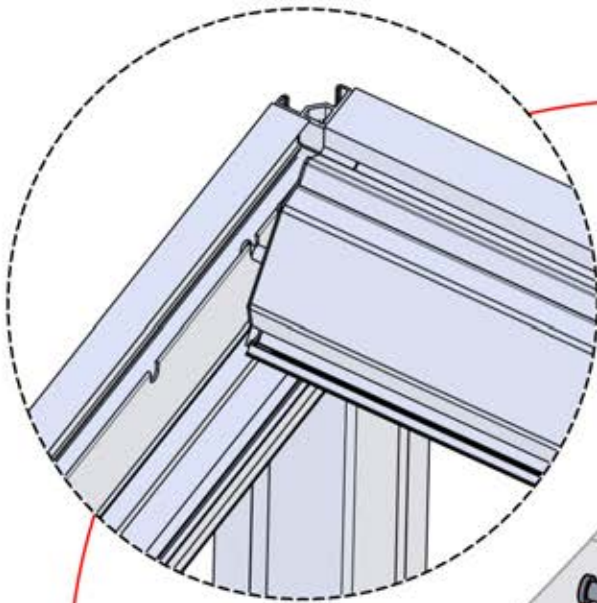

48

x3
FERGOLUX
FERGOLUX
FERGOLUX

2

ANTHRACITE: L222
WHITE: L226
BLACK: L224

PN-200002883
1x

49

4

ANTHRACITE: B245
WHITE: B253
BLACK: B249