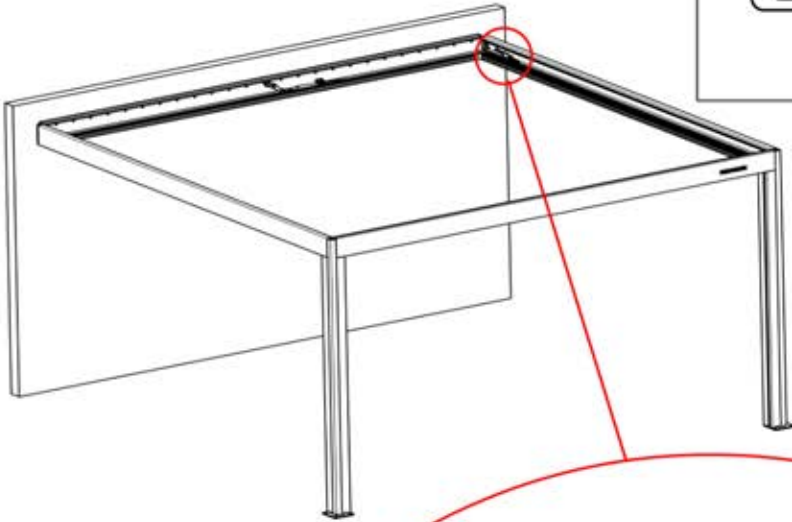

34

Connect grounding wire before connecting to power!

The diagram shows a power supply unit with a terminal block. A green and yellow striped grounding wire is being inserted into a terminal. A ground symbol (three horizontal lines of decreasing width) is shown to the left of the terminal, with an arrow pointing to the wire's connection point.