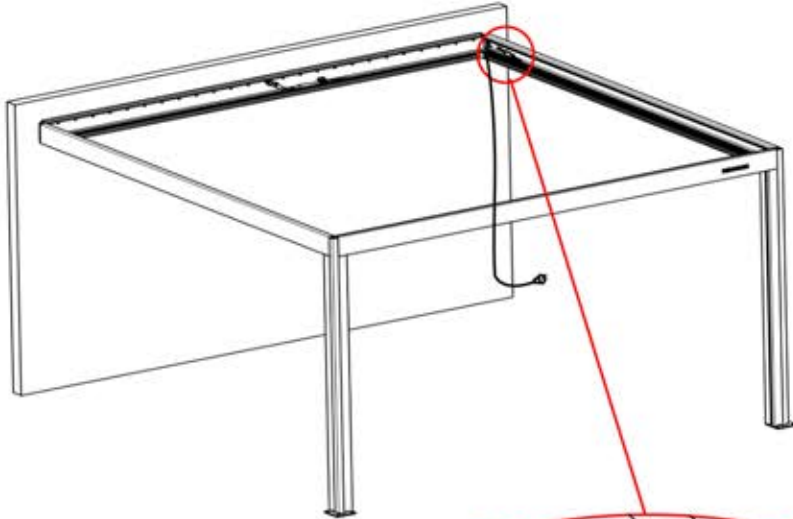

36

!
Power Cable can be routed through all the Poles.