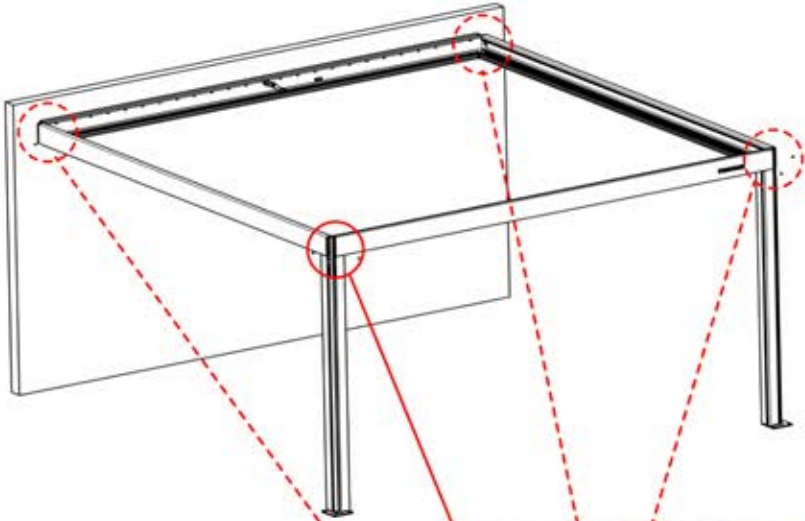

16

4
ANTHRACITE: B246
WHITE: B254
BLACK: B250

PN-200000569
8x