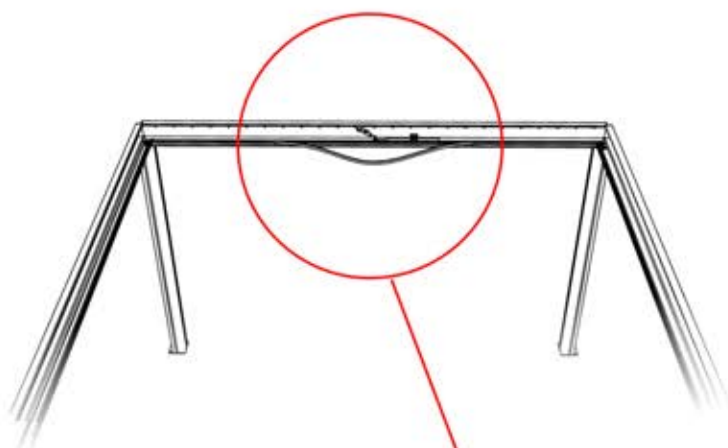

PN-200000571
2x

3.5x8
6 x 5/16"

IMPORTANT INFORMATION

Handle with care.

When installing the light strip, do not pull or bend the wires on both sides with force, as this may cause the solder joints to fall off.

Important! Please watch all the videos before starting the assembly.

The videos contain important information relevant to the assembly process.

INFORMATION

INFORMATION

22

23

Tip: For a smoother LED installation, spray the track with soapy water before mounting.