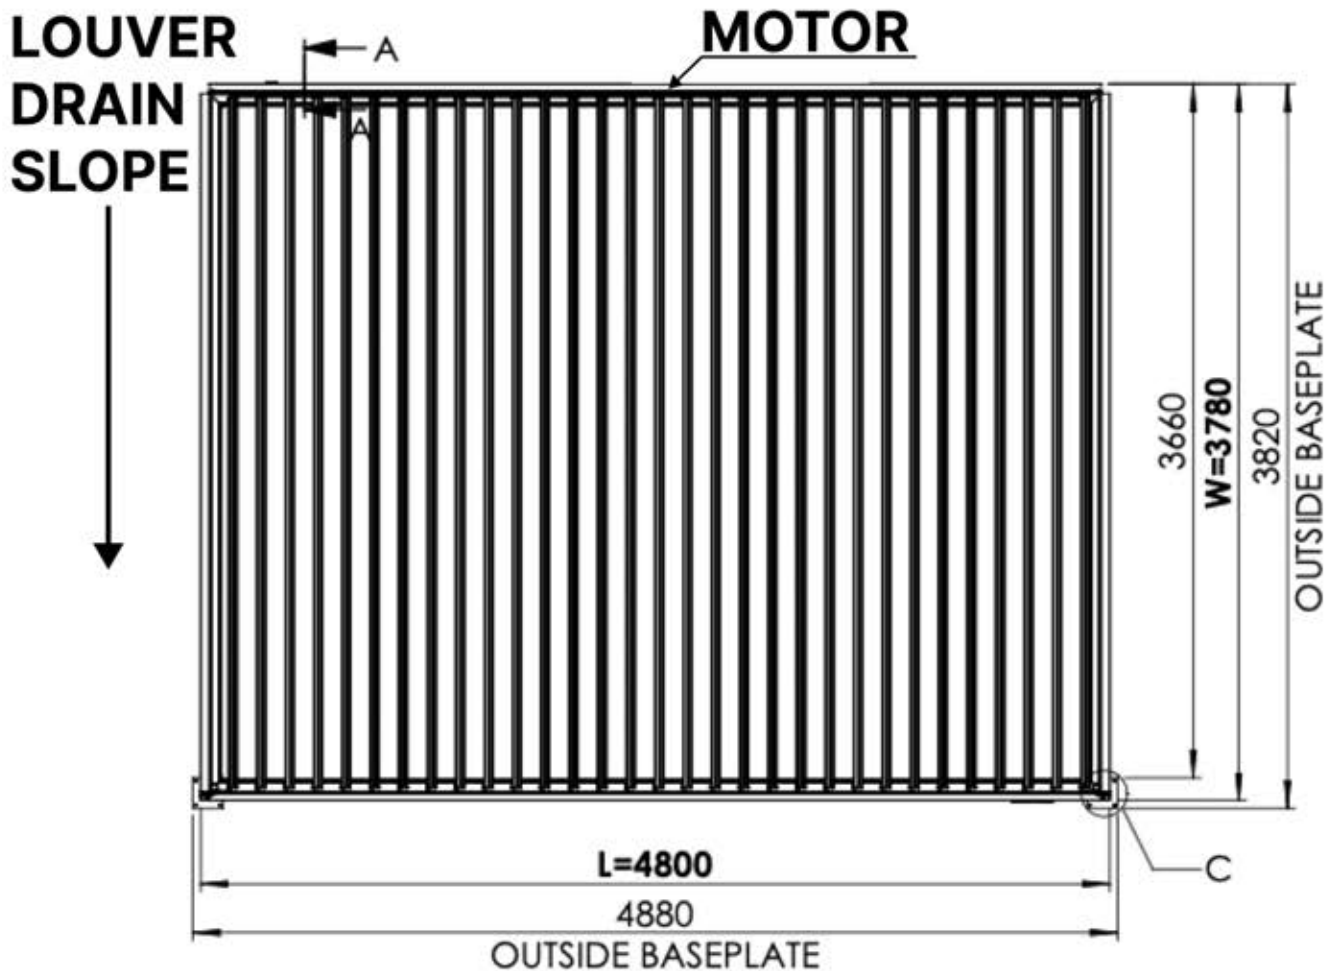

[View Manual](#)

4 x 5 M / 13' x 16'

4 × 5 M / 13' x 16'

INFORMATION

Are you installing a screen, slat wall or glass wall?

It is recommended to remove these Snapfit covers and clips now before installing the pergola.