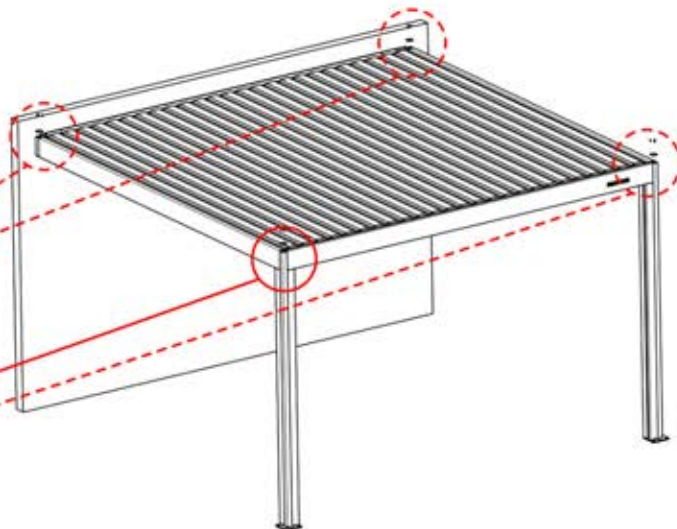

59

x1

4

ANTHRACITE: B246
WHITE: B254
BLACK: B250

PN-200001514
4x

PN-200003323
2x

PN-200003322
2x

PN-200000840
18x