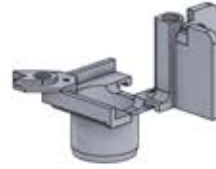

ANTHRACITE: B246
WHITE: B254
BLACK: B250

PN-200000568
2x

18

4

ANTHRACITE: B246
WHITE: B254
BLACK: B250

PN-200002617

2x

19