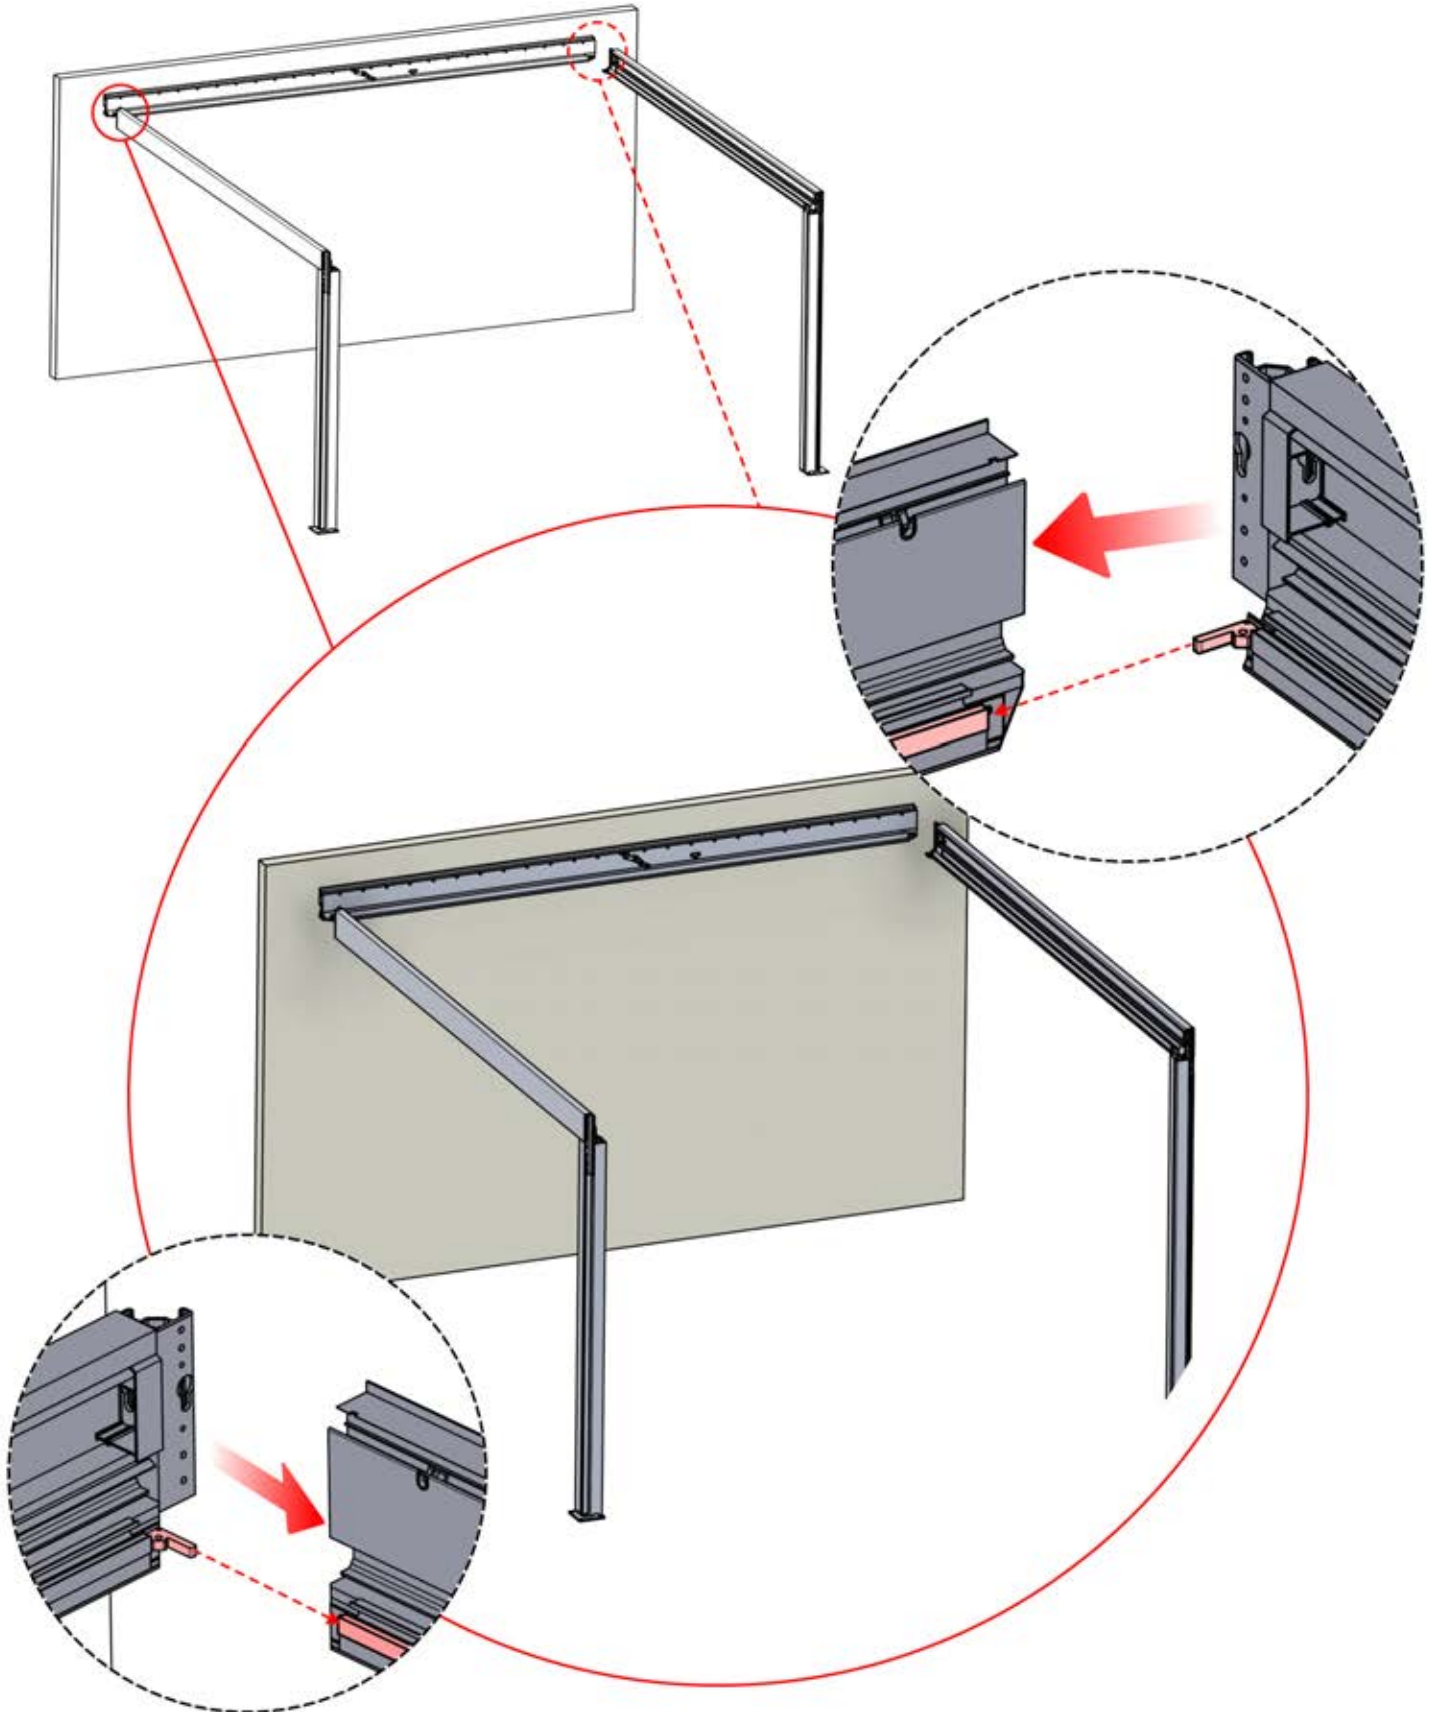

ANTHRACITE: B246
WHITE: B254
BLACK: B250

PN-200002622
4x

10

	4		PN-200000680
ANTHRACITE:	B246		8x
WHITE:	B254		
BLACK:	B250		

11

12

x1
FERGOLUX

4