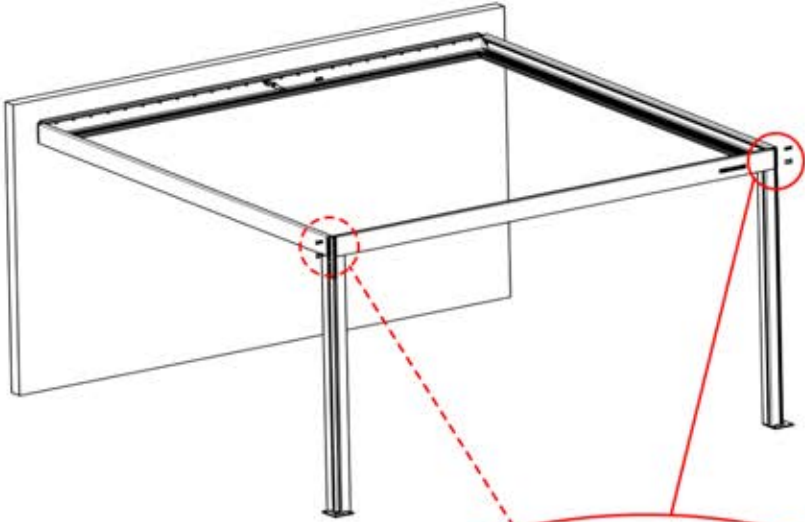

15

x1
PERGOLUX

4

ANTHRACITE: B246
WHITE: B254
BLACK: B250

PN-200000568
8x