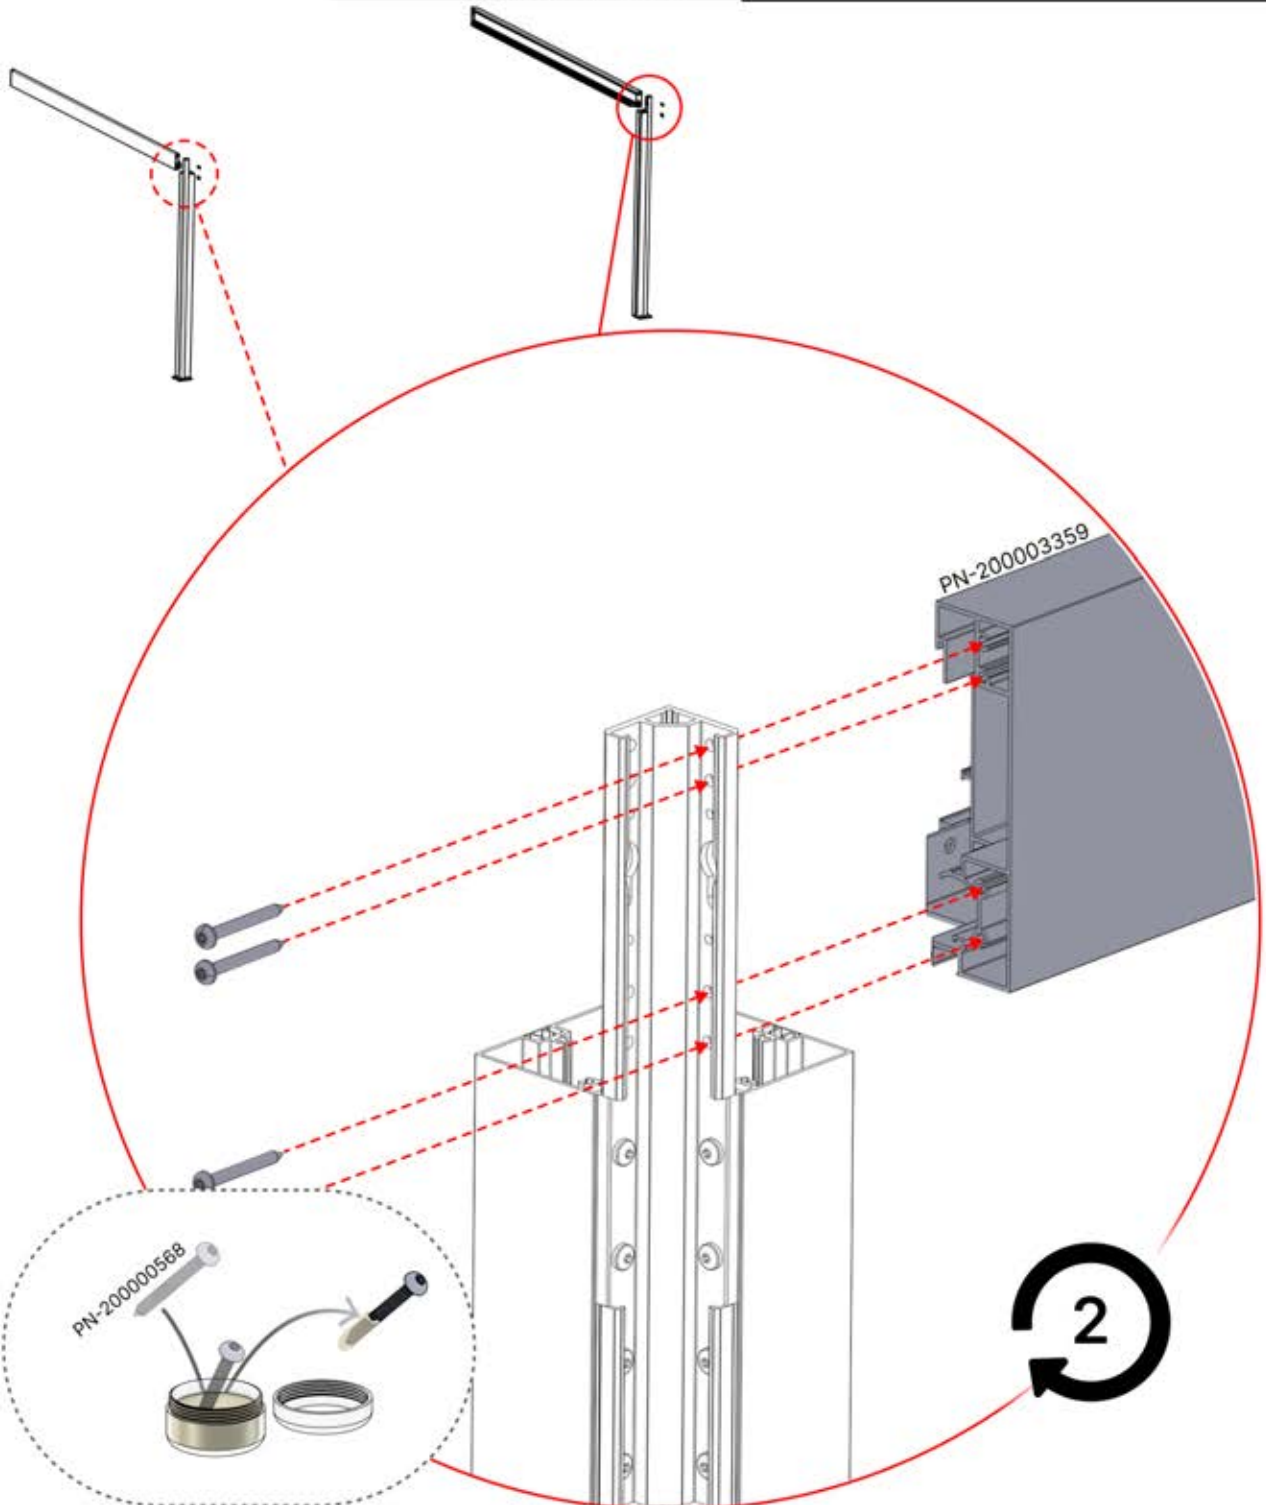

07

5

x7
PERGOLUX

ANTHRACITE: B263
WHITE: B267
BLACK: B265

4

x7
PERGOLUX

ANTHRACITE: B246
WHITE: B254
BLACK: B250

PN-200003358
1x

PN-200003359
1x

PN-200000568
8x