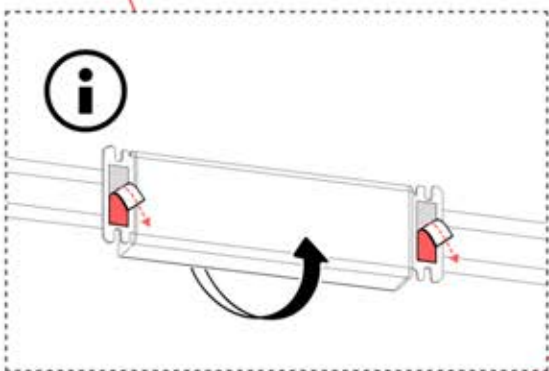

!
Control Box can be
installed on
Preferred W BEAM