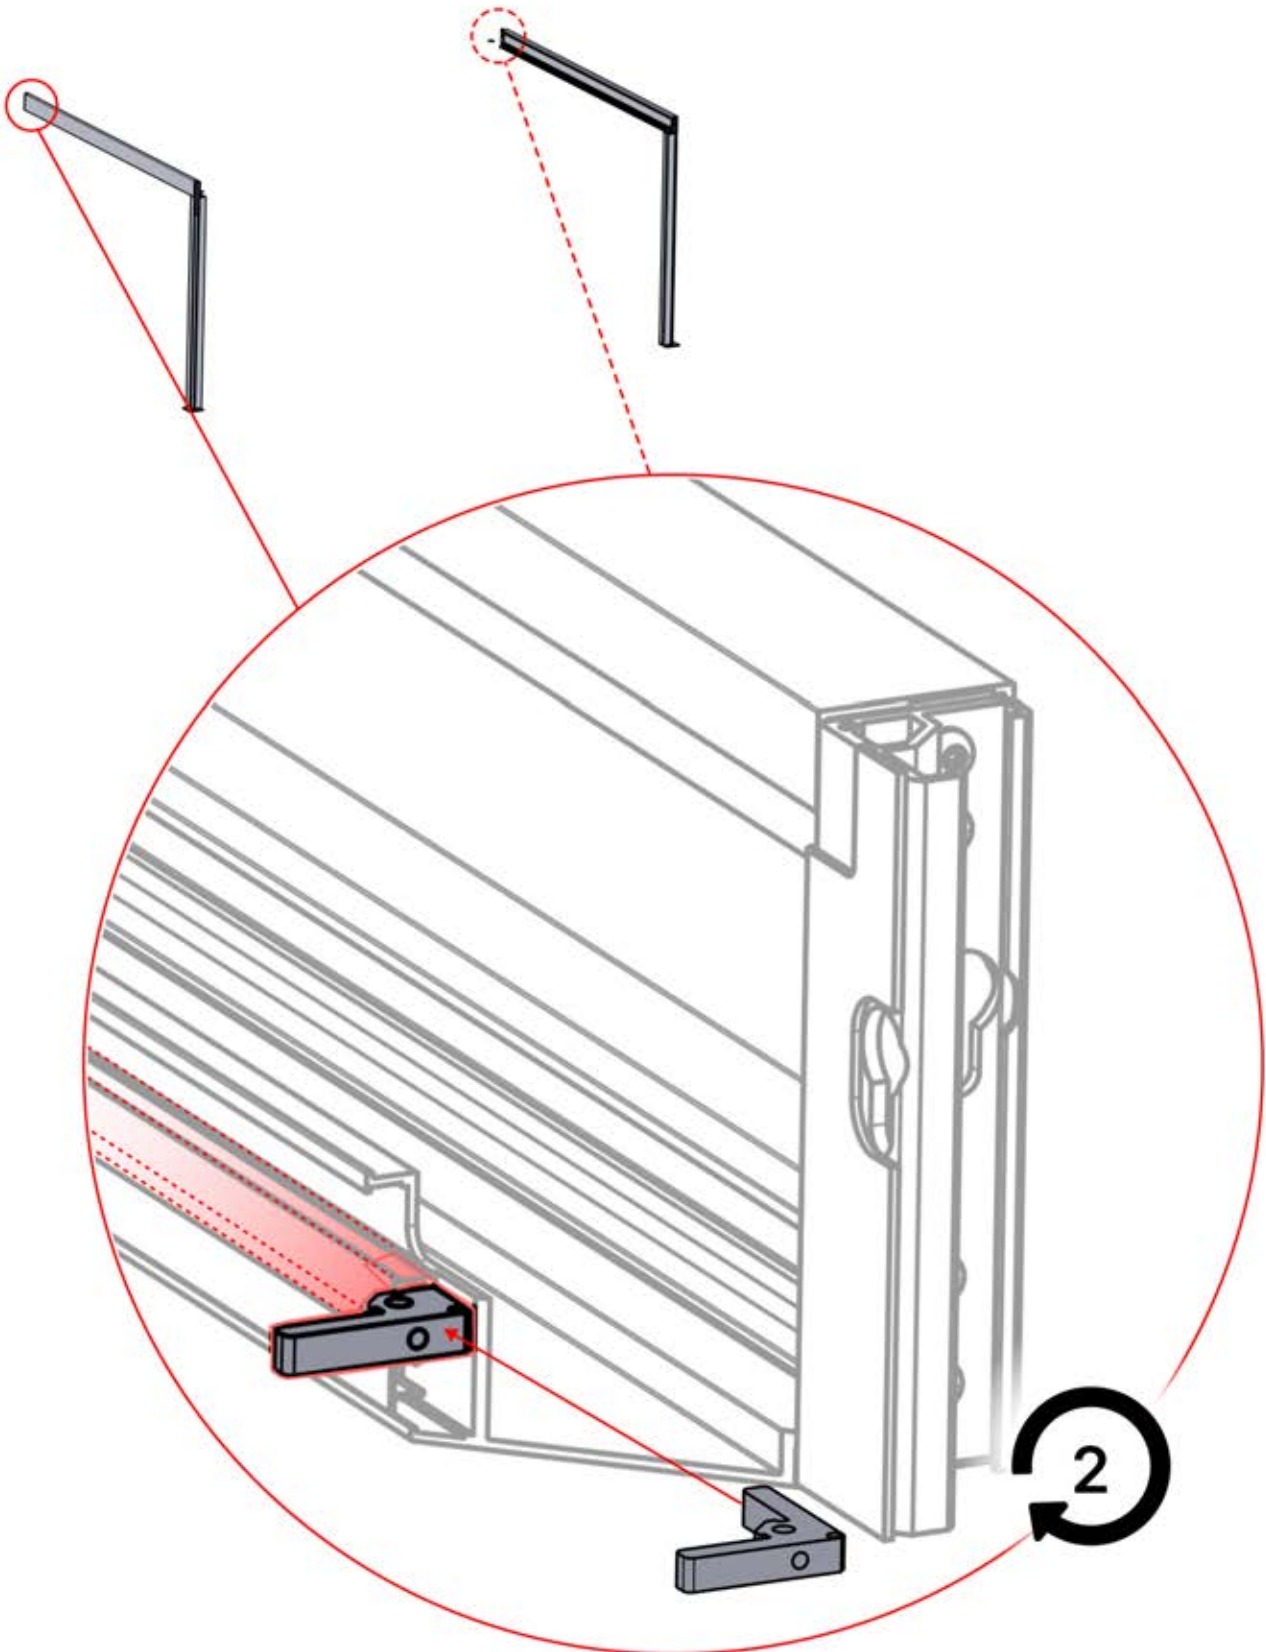

08

4

ANTHRACITE: B246
WHITE: B254
BLACK: B250

PN-200000507
2x