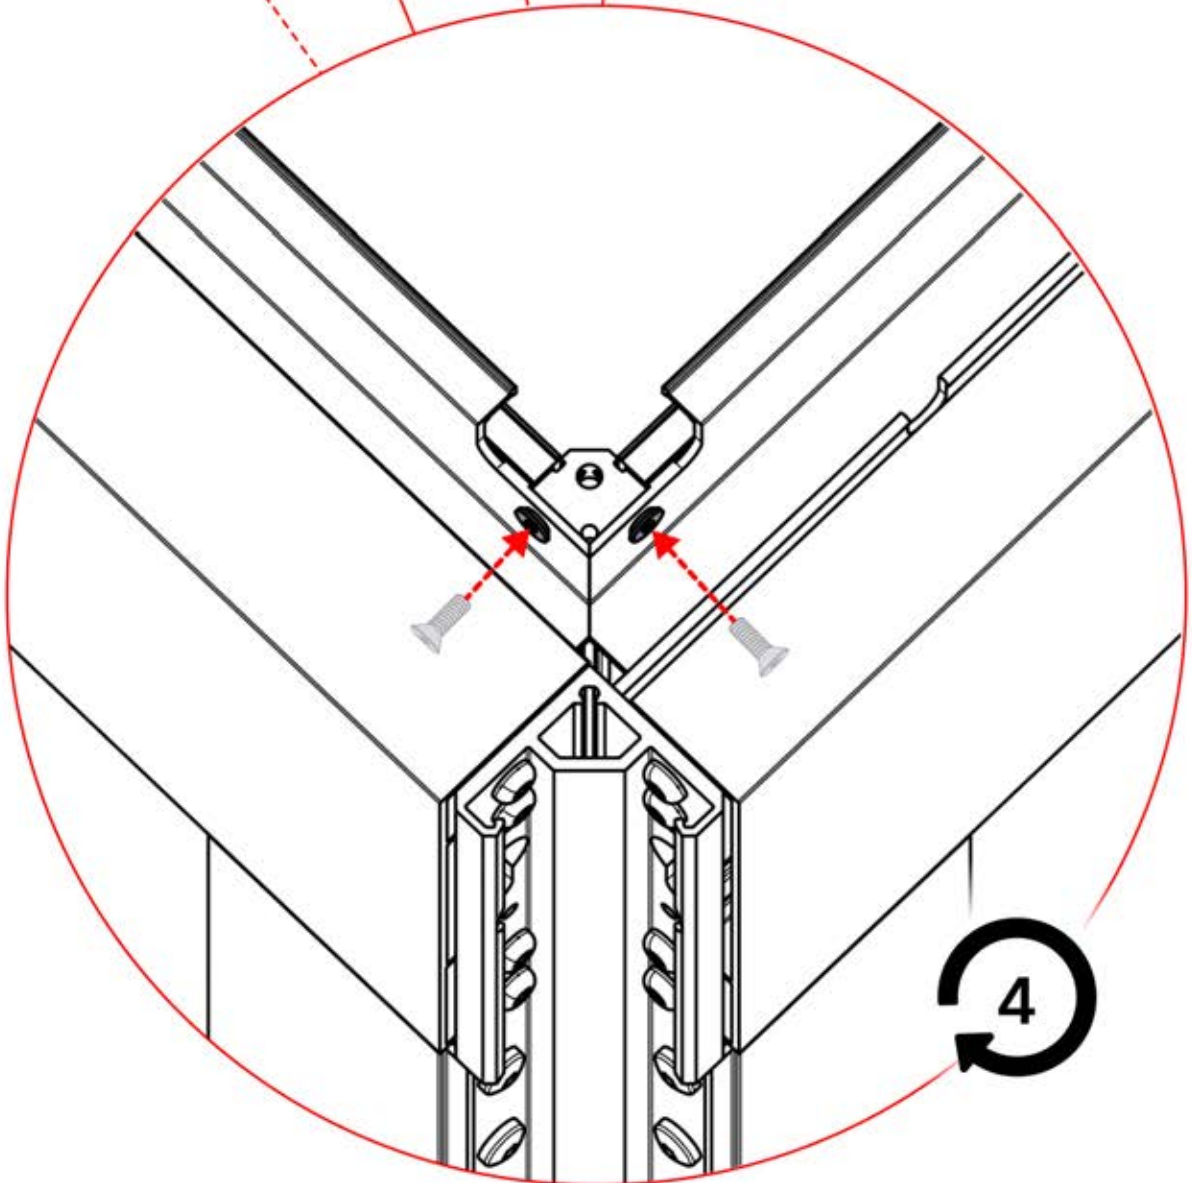

16

4
ANTHRACITE: B246
WHITE: B254
BLACK: B250

PN-200000569
8x