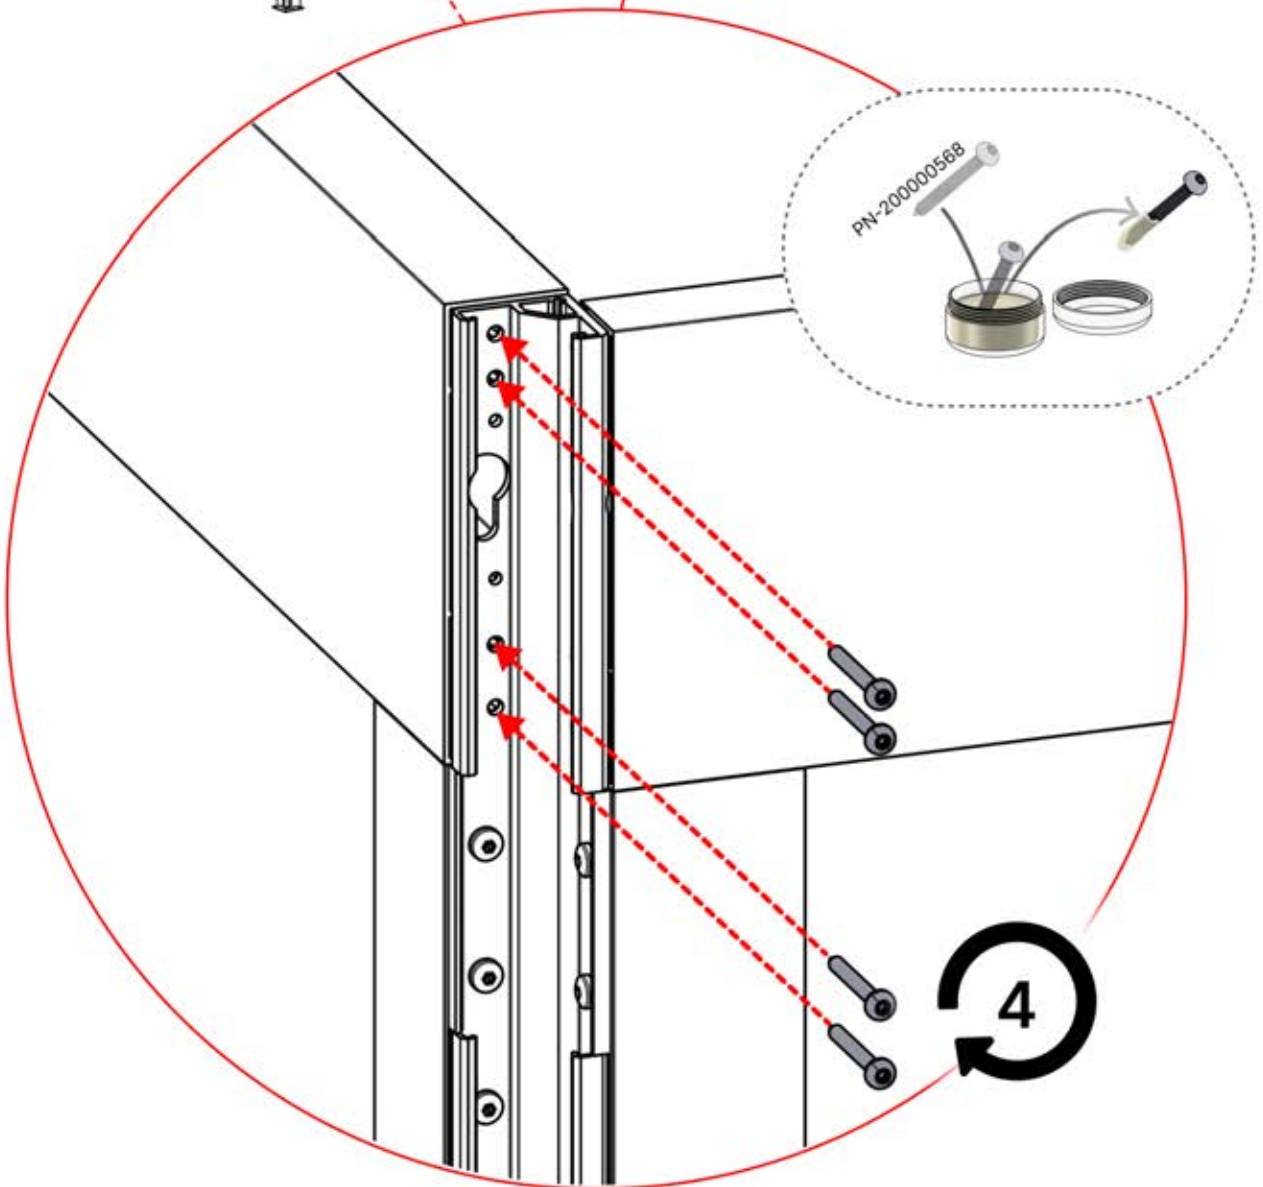

15

x1
PERGOLUX

4

ANTHRACITE: B246
WHITE: B254
BLACK: B250

PN-200000568
8x