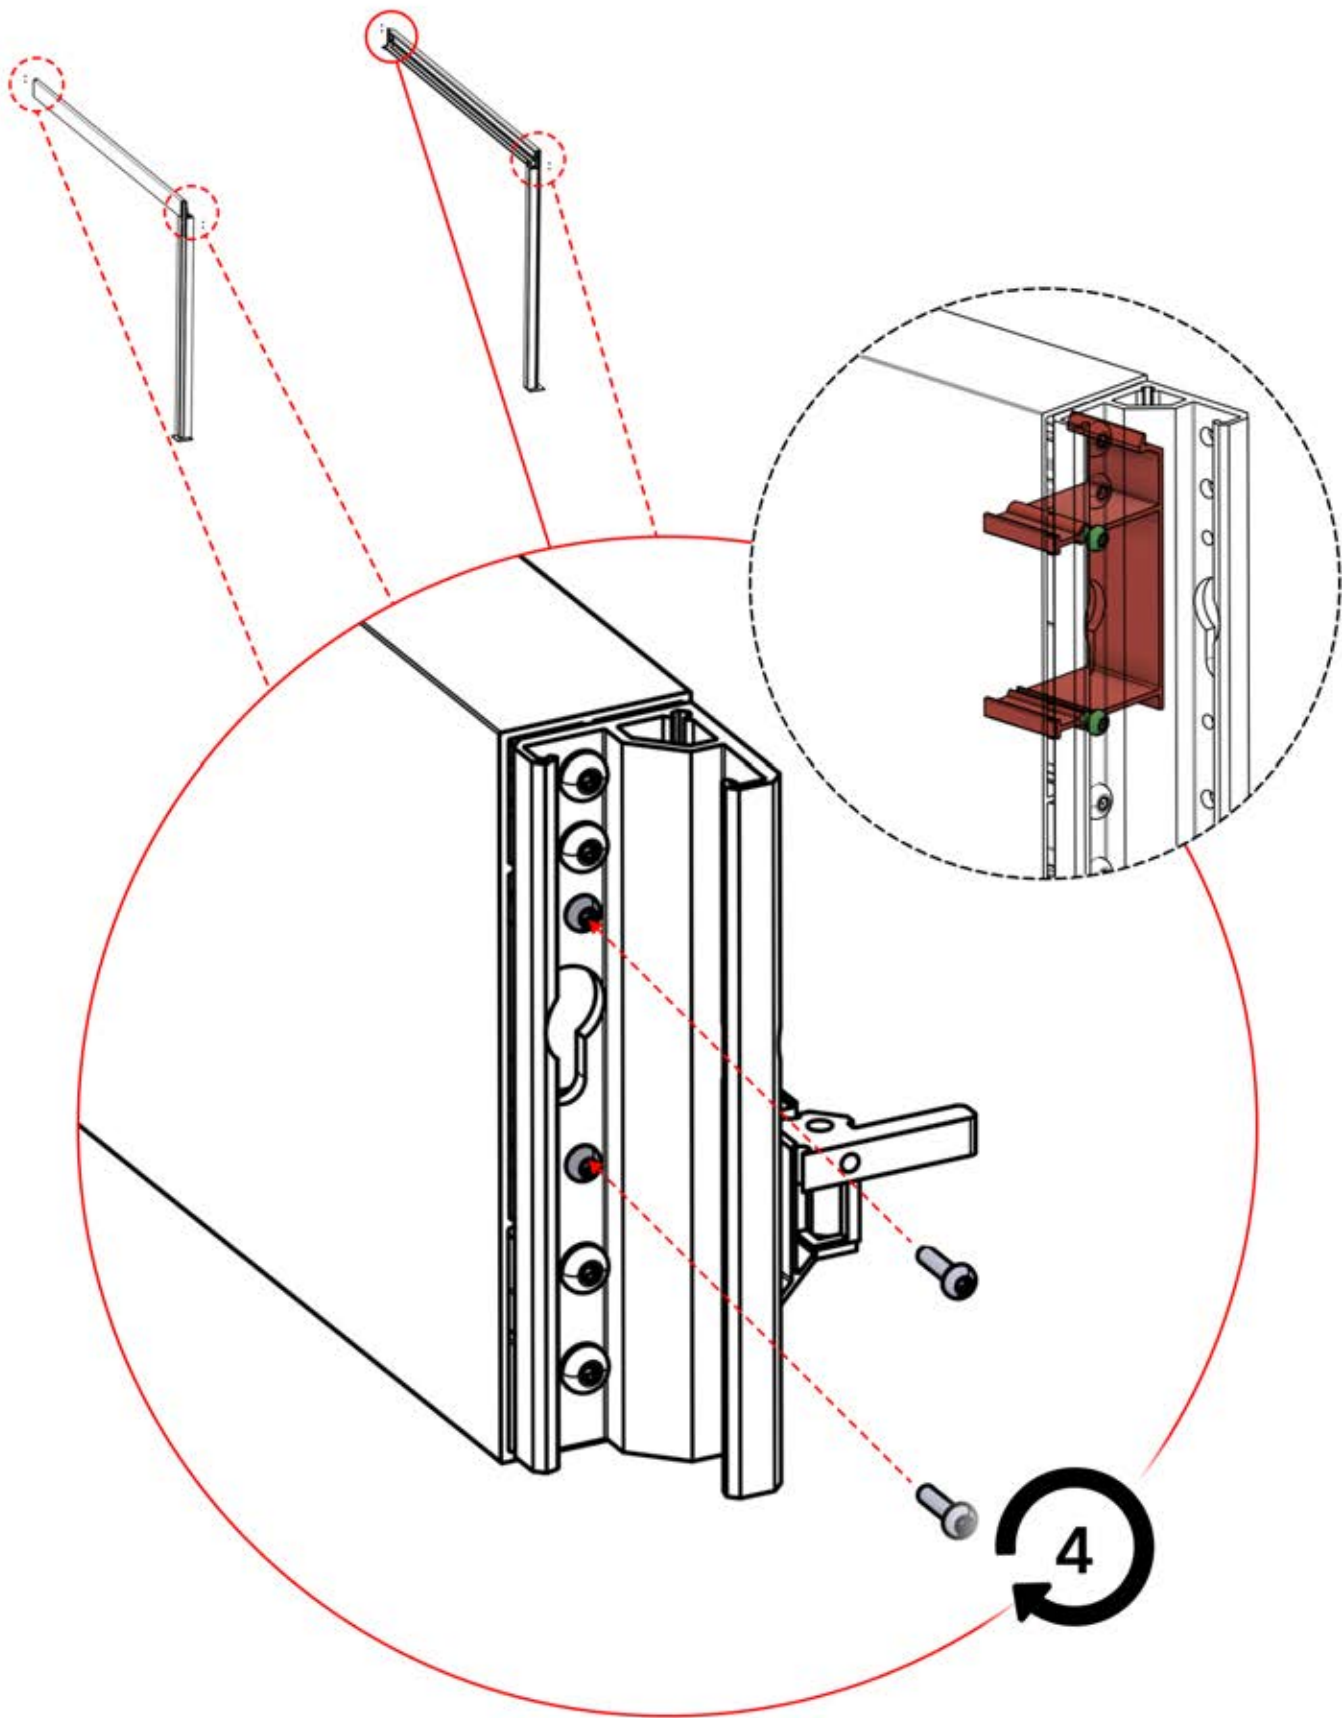

10

	4		PN-200000680
ANTHRACITE:	B246		8x
WHITE:	B254		
BLACK:	B250