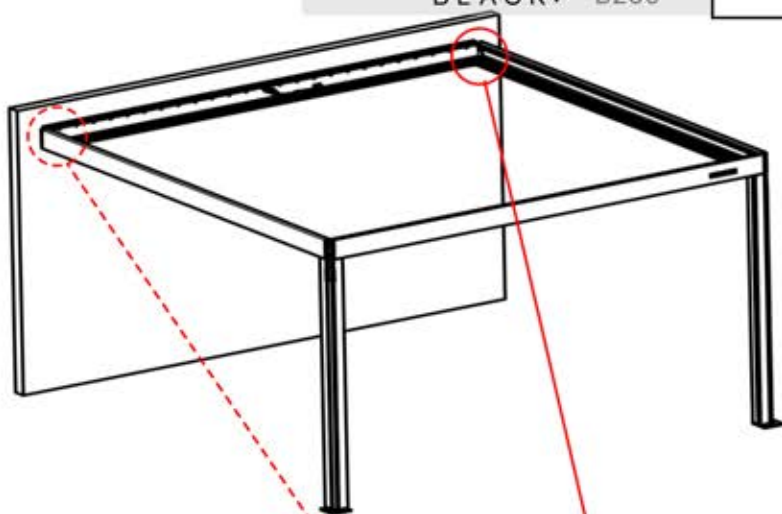

26

4

ANTHRACITE:	B246
WHITE:	B254
BLACK:	B250

PN-200000516
2x