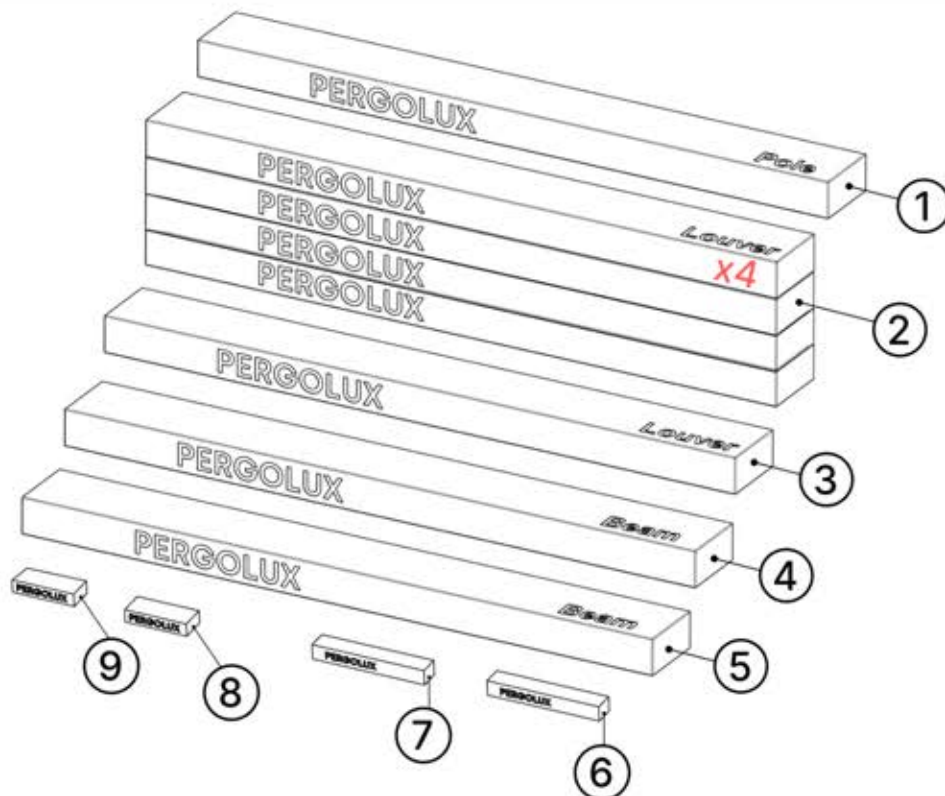

INFORMATION

3mm, 4mm, 5mm

TX15, TX20, TX25, TX30

PACKAGE OVERVIEW

ORDER	ANTHRACITE	WHITE	BLACK
①	C120	C122	C121
②	L222	L226	L224
③	L234	L238	L236
④	B246	B254	B250
⑤	B263	B267	B265
⑥	WHITE / RGB LED		
⑦	MOTOR		
⑧	CONTROL BOX		
⑨	POWER CABLE		