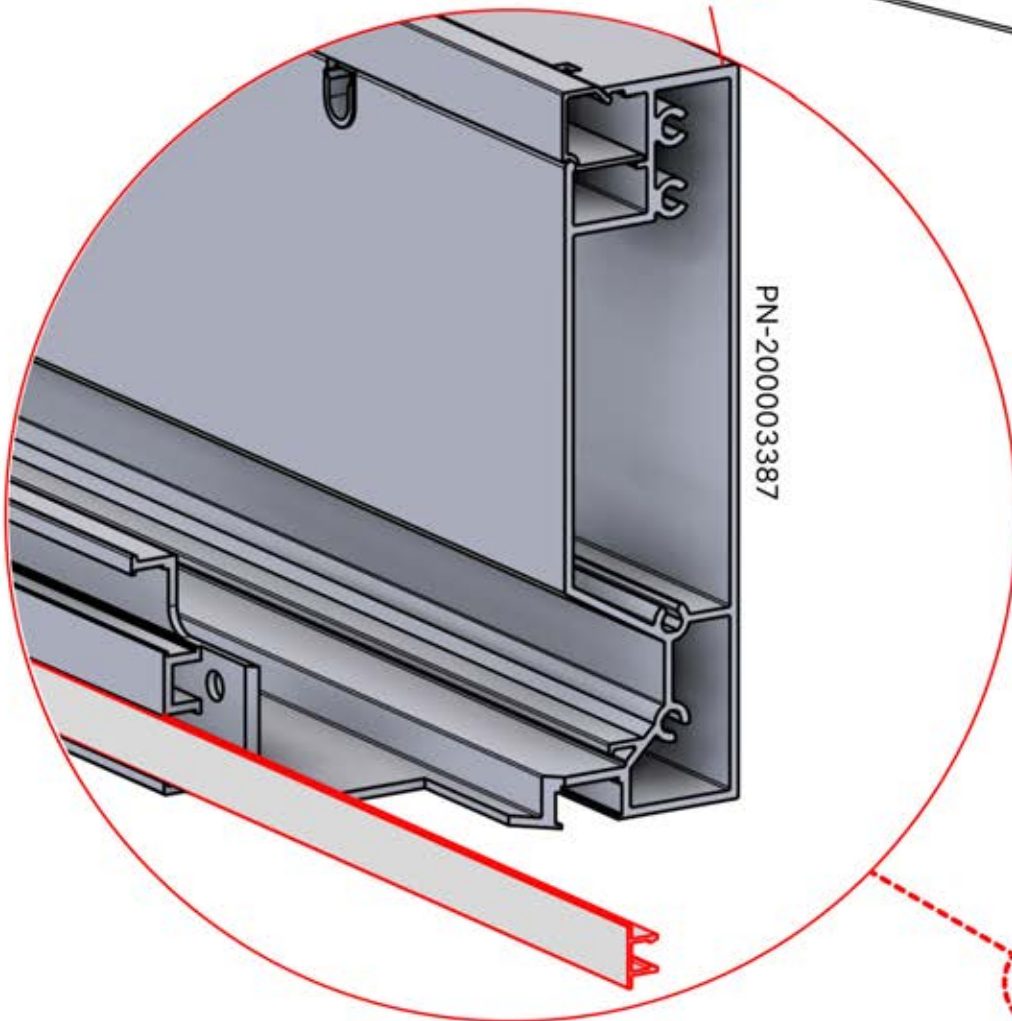

INFORMATION

Are you installing a heater, fan or LED lights?

It is recommended to remove both snap-fit covers from the beam now.

Cover and clips

PN-200000512
SnapFIT COVER CLIP

SnapFIT cover