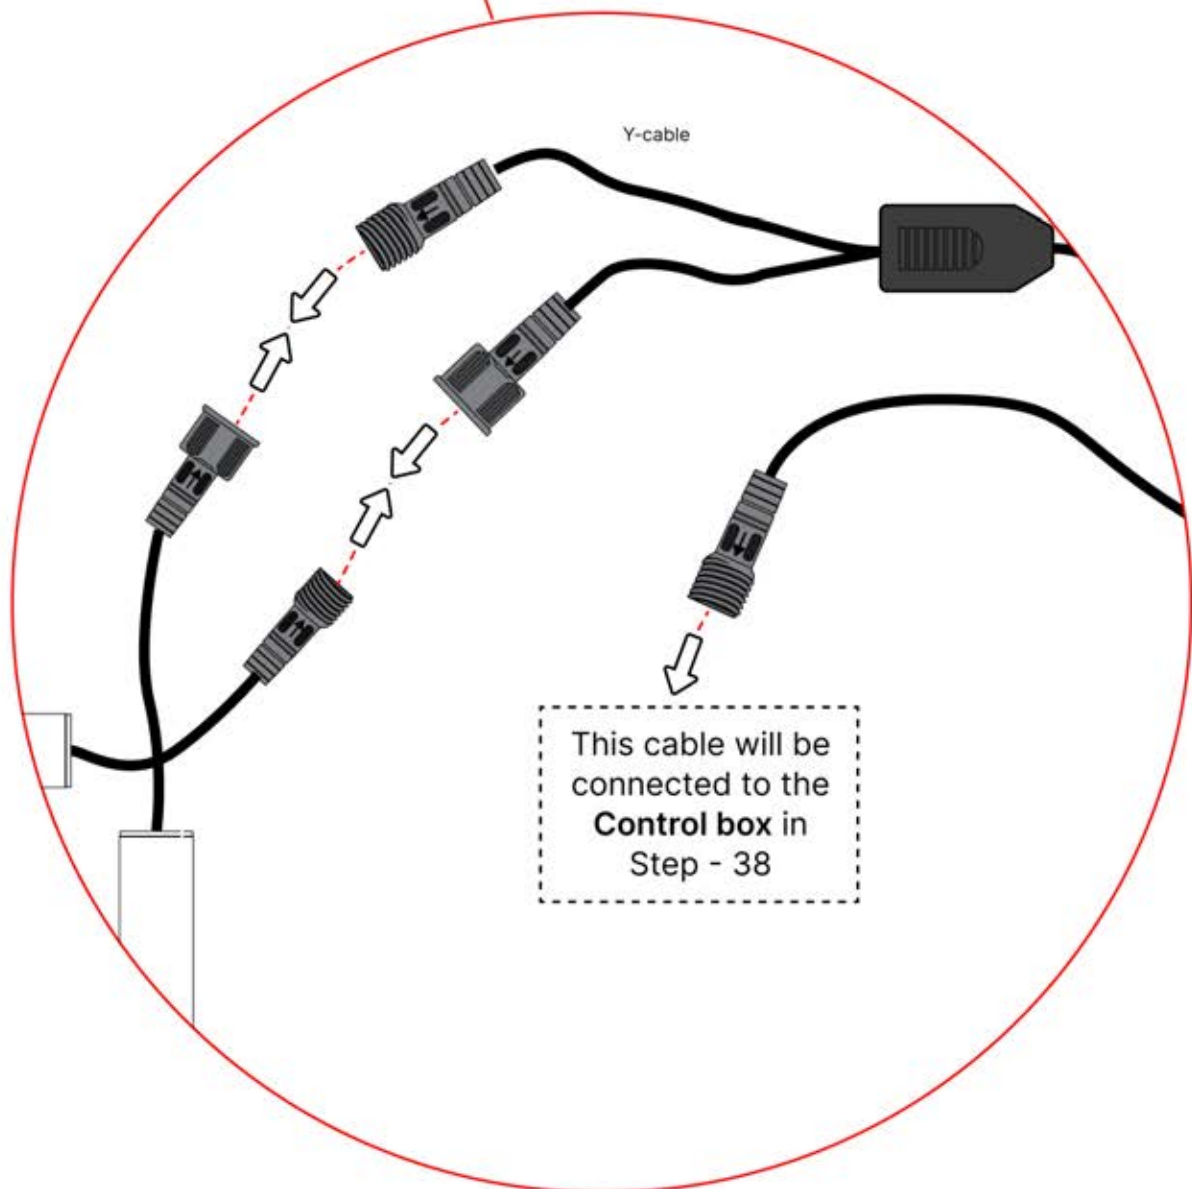

PN-200000571
2x

3.5x8
6 x 5/16"

IMPORTANT INFORMATION

Handle with care.

When installing the light strip, do not pull or bend the wires on both sides with force, as this may cause the solder joints to fall off.

Important! Please watch all the videos before starting the assembly.

The videos contain important information relevant to the assembly process.

INFORMATION

INFORMATION

22

23

Tip: For a smoother LED installation, spray the track with soapy water before mounting.