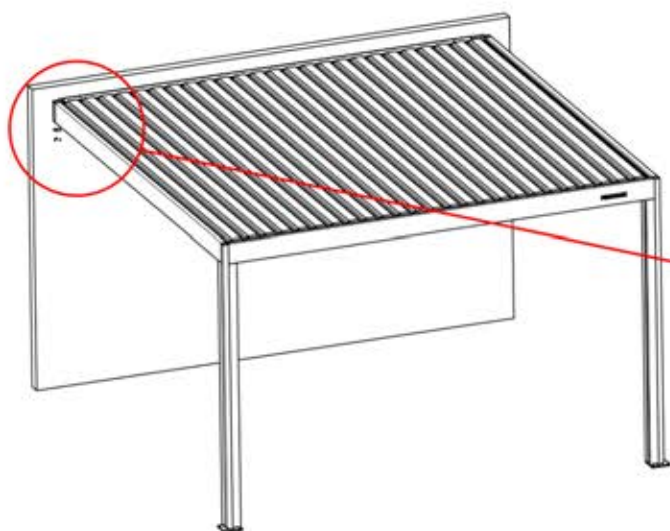

59

x1

4

ANTHRACITE: B246
WHITE: B254
BLACK: B250

PN-200001514
4x

PN-200003323
2x

PN-200003322
2x

PN-200000840
18x