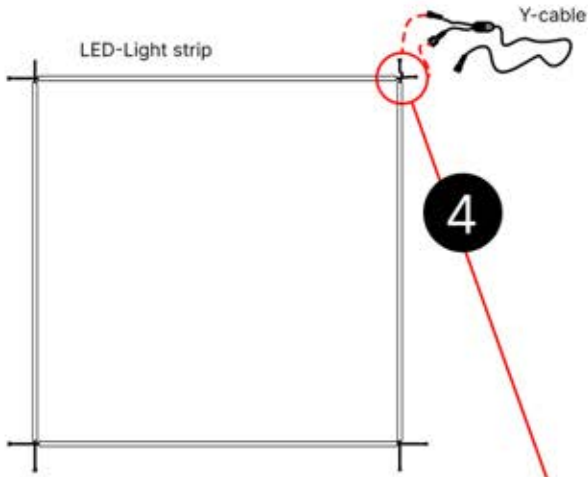

PN-200000571
2x

3.5x8
6 x 5/16"

IMPORTANT INFORMATION

Handle with care.

When installing the light strip, do not pull or bend the wires on both sides with force, as this may cause the solder joints to fall off.

Important! Please watch all the videos before starting the assembly.

The videos contain important information relevant to the assembly process.

INFORMATION

INFORMATION

22

23

Tip: For a smoother LED installation, spray the track with soapy water before mounting.