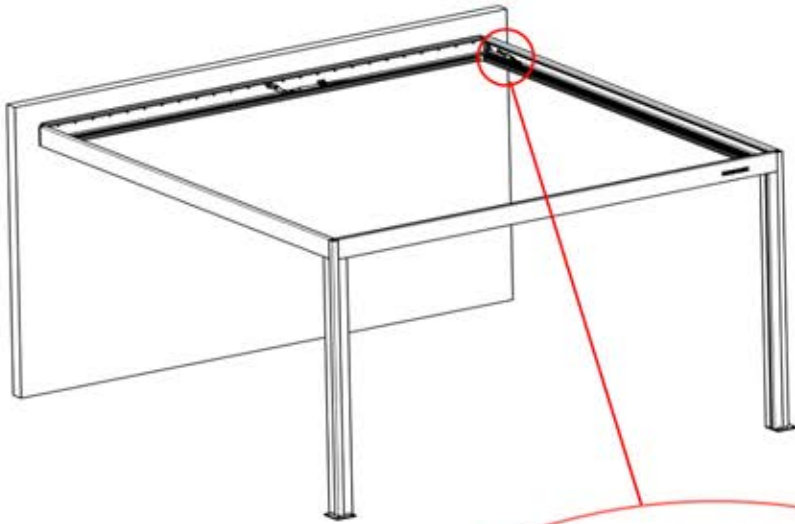

Note: The illustration shows the hole location for a right-corner assembly; if routing from the left corner, drill the hole on the opposite side.

33

!
Control Box can be
installed on
Preferred W BEAM

34

 **Connect grounding wire before connecting to power!**