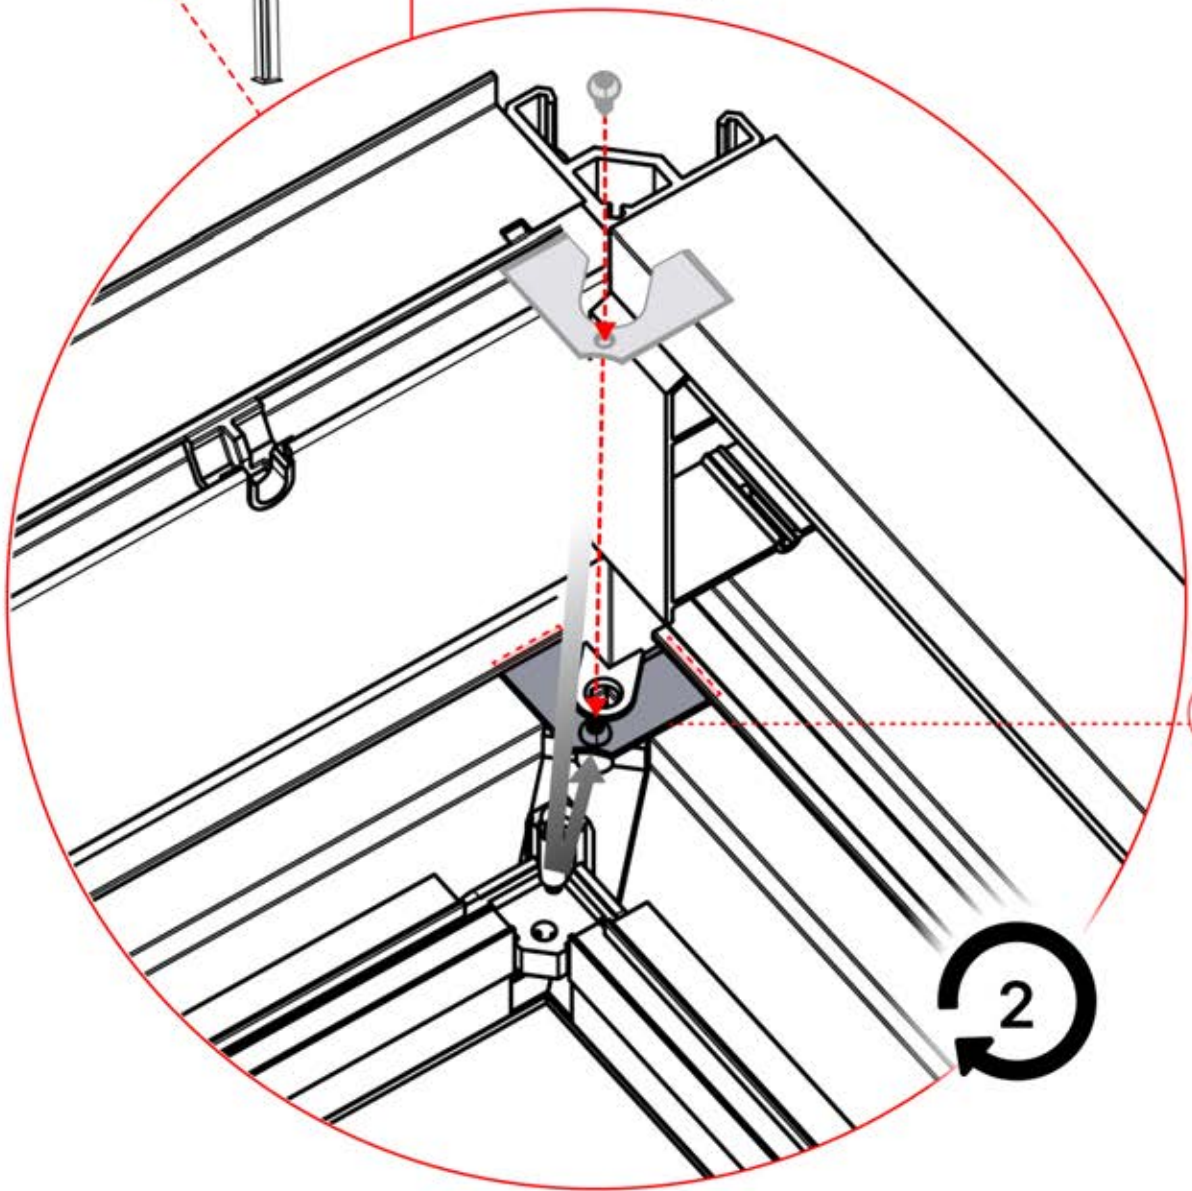

PN-200000571
2x

3.5x8
6 x 5/16"

IMPORTANT INFORMATION

Handle with care.

When installing the light strip, do not pull or bend the wires on both sides with force, as this may cause the solder joints to fall off.