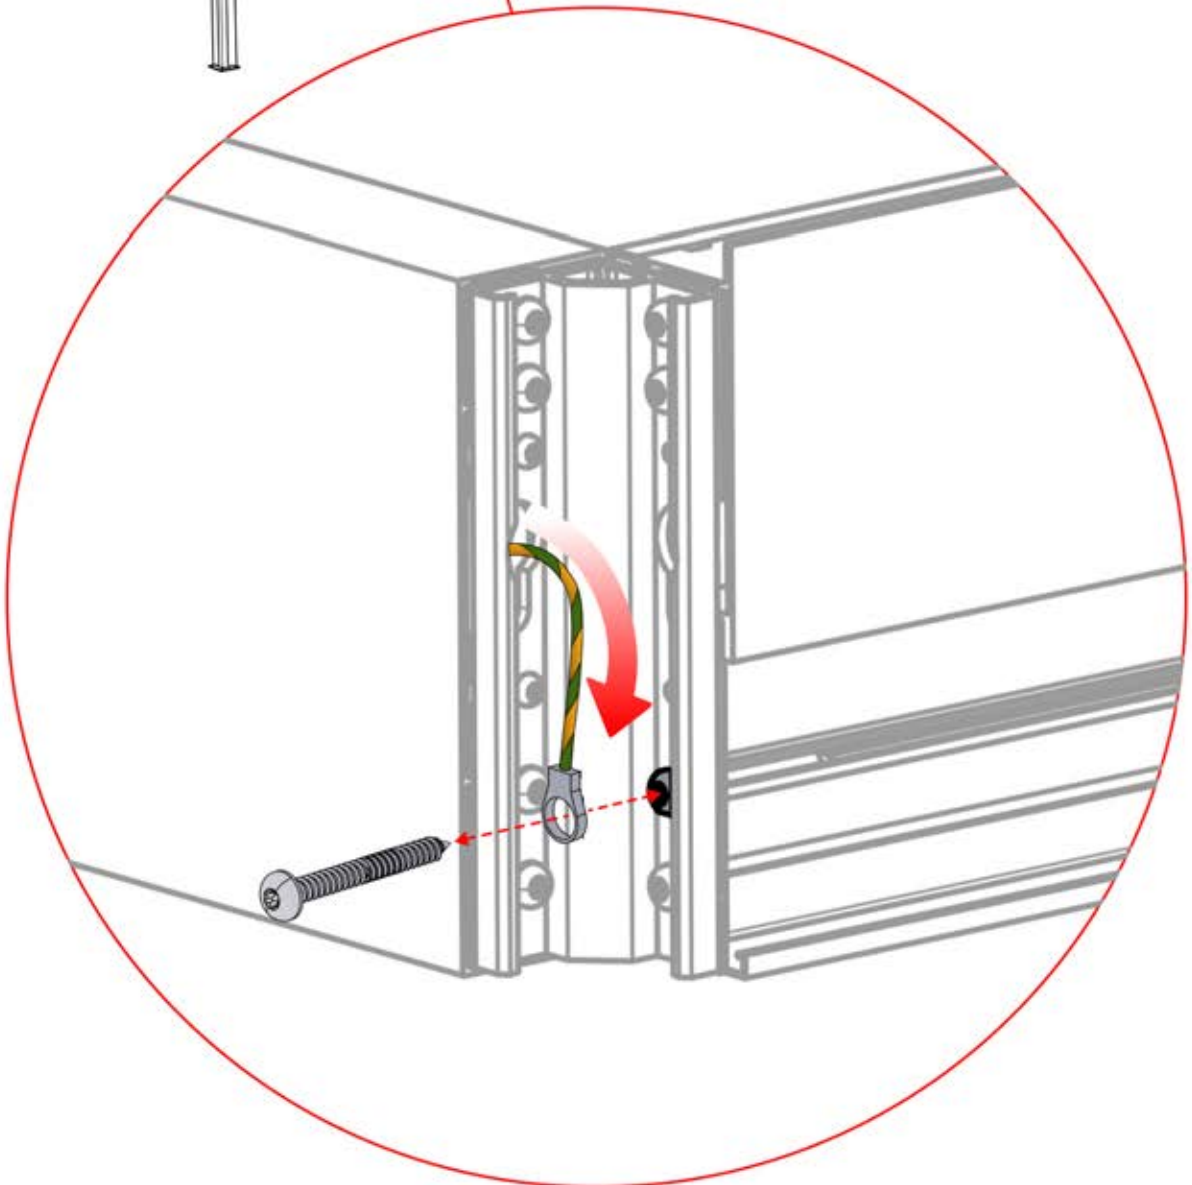

34

Connect grounding wire before connecting to power!

The diagram shows a power supply unit with a terminal block. A green and yellow striped grounding wire is being inserted into a terminal. A ground symbol (three horizontal lines of decreasing width) is shown to the left of the terminal, with an arrow pointing to the wire's connection point.