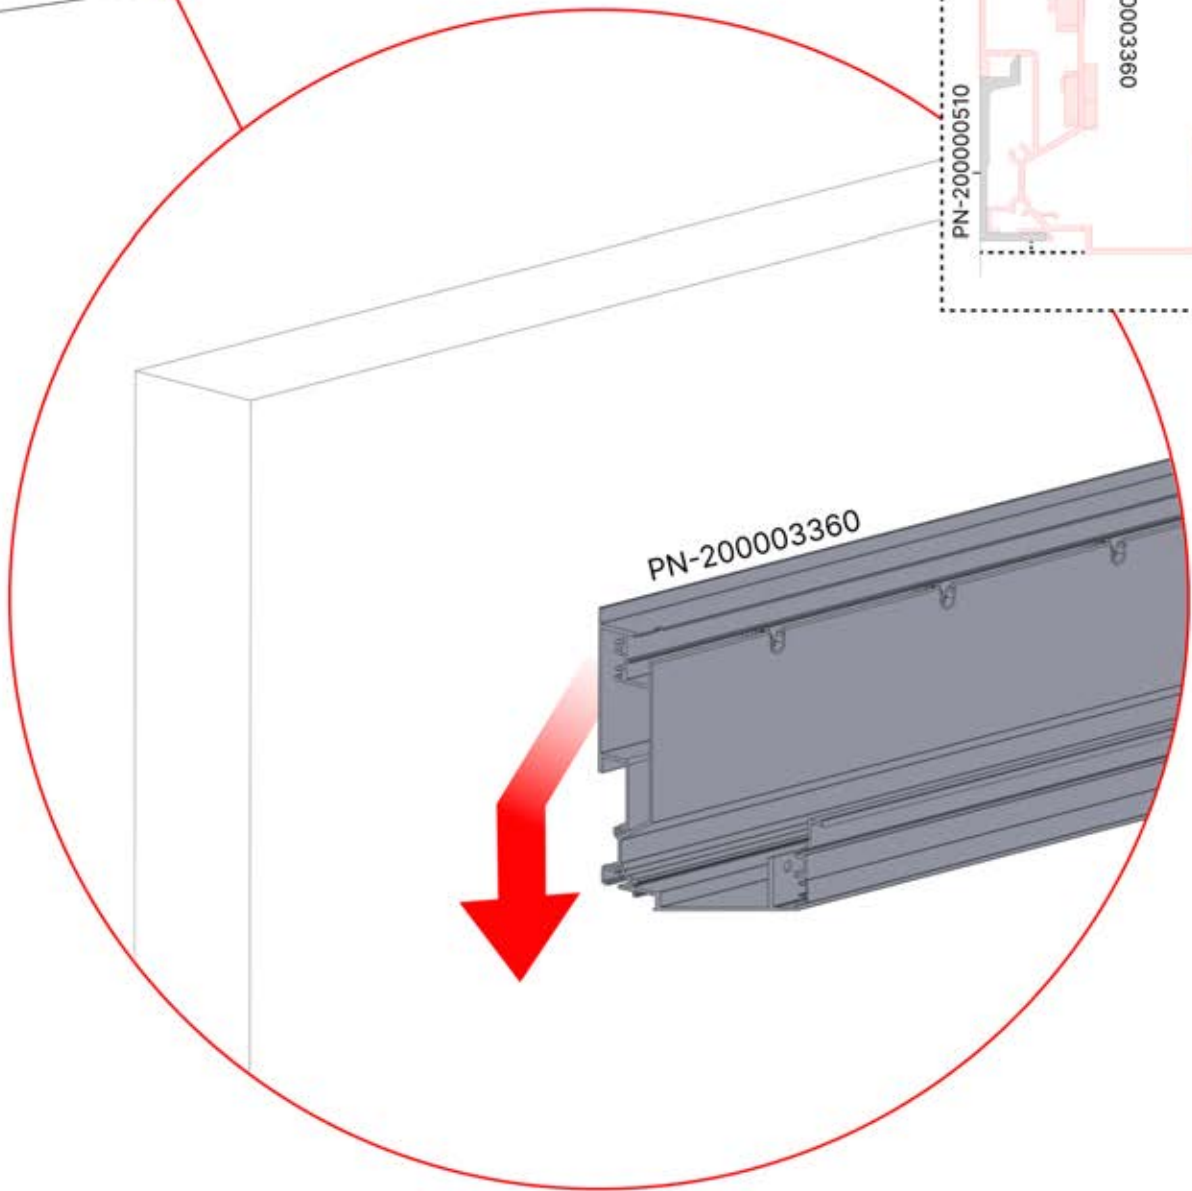

03

x7
PERGOLUX

4

ANTHRACITE: B246
WHITE: B254
BLACK: B250

PN-200003387
1x