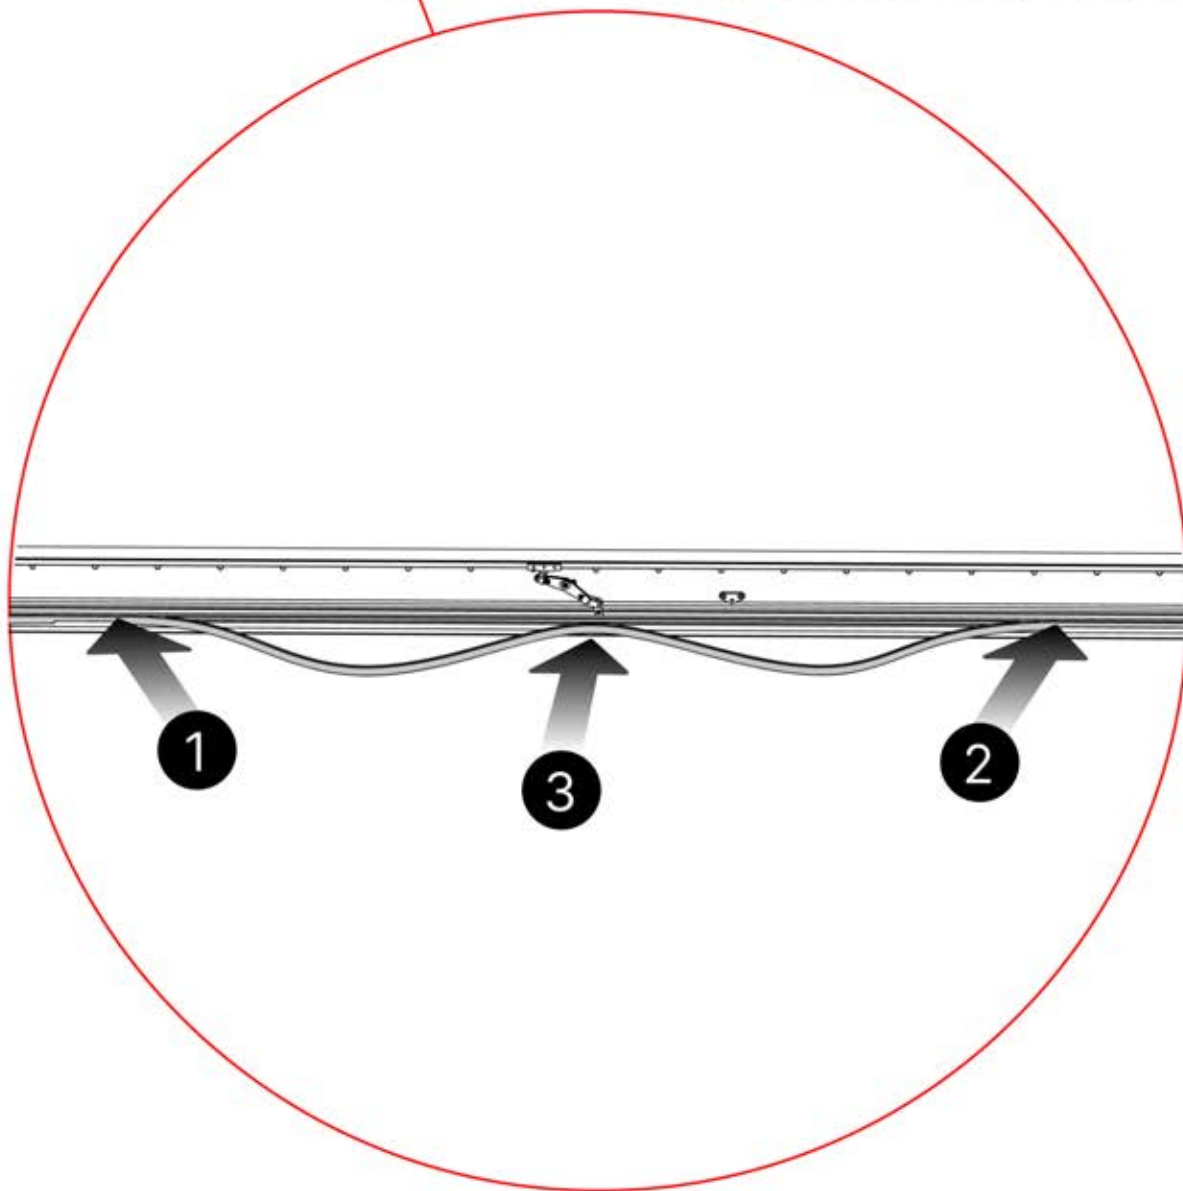

23

Tip: For a smoother LED installation, spray the track with soapy water before mounting.