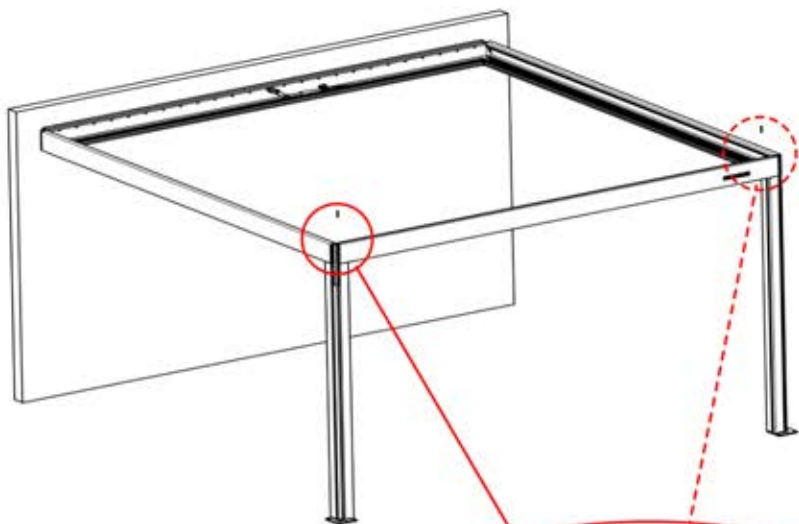

17

x7
PERGOLUX

4

ANTHRACITE: B246
WHITE: B254
BLACK: B250

PN-200000568
2x