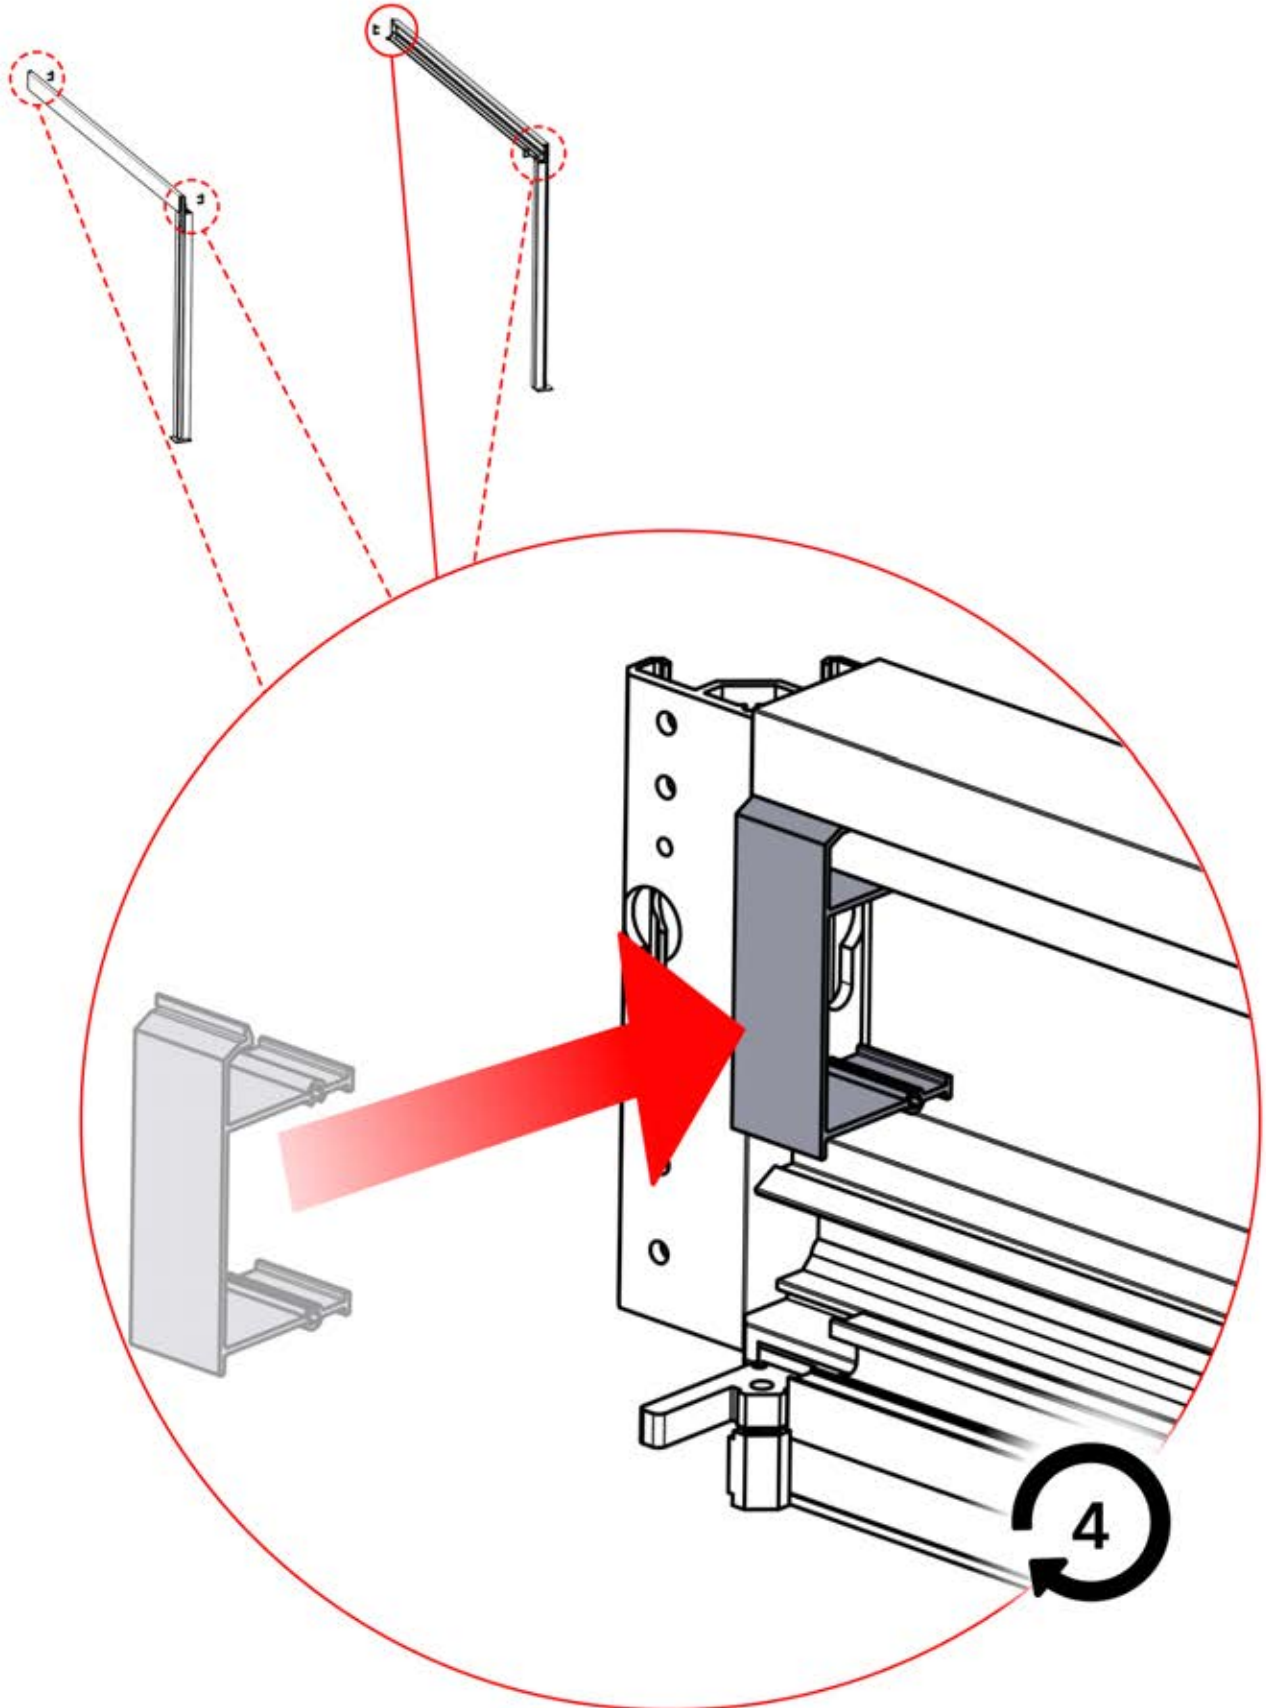

09

x1
FERGOLUX

4

ANTHRACITE: B246
WHITE: B254
BLACK: B250

PN-200002622
4x