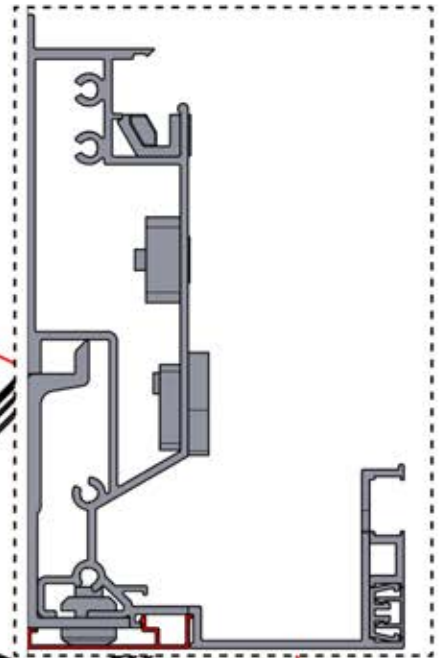

62

PERGOLUX | PERGOLA PRO WALL MOUNTED S4

4 X 5 M / 13' x 16'