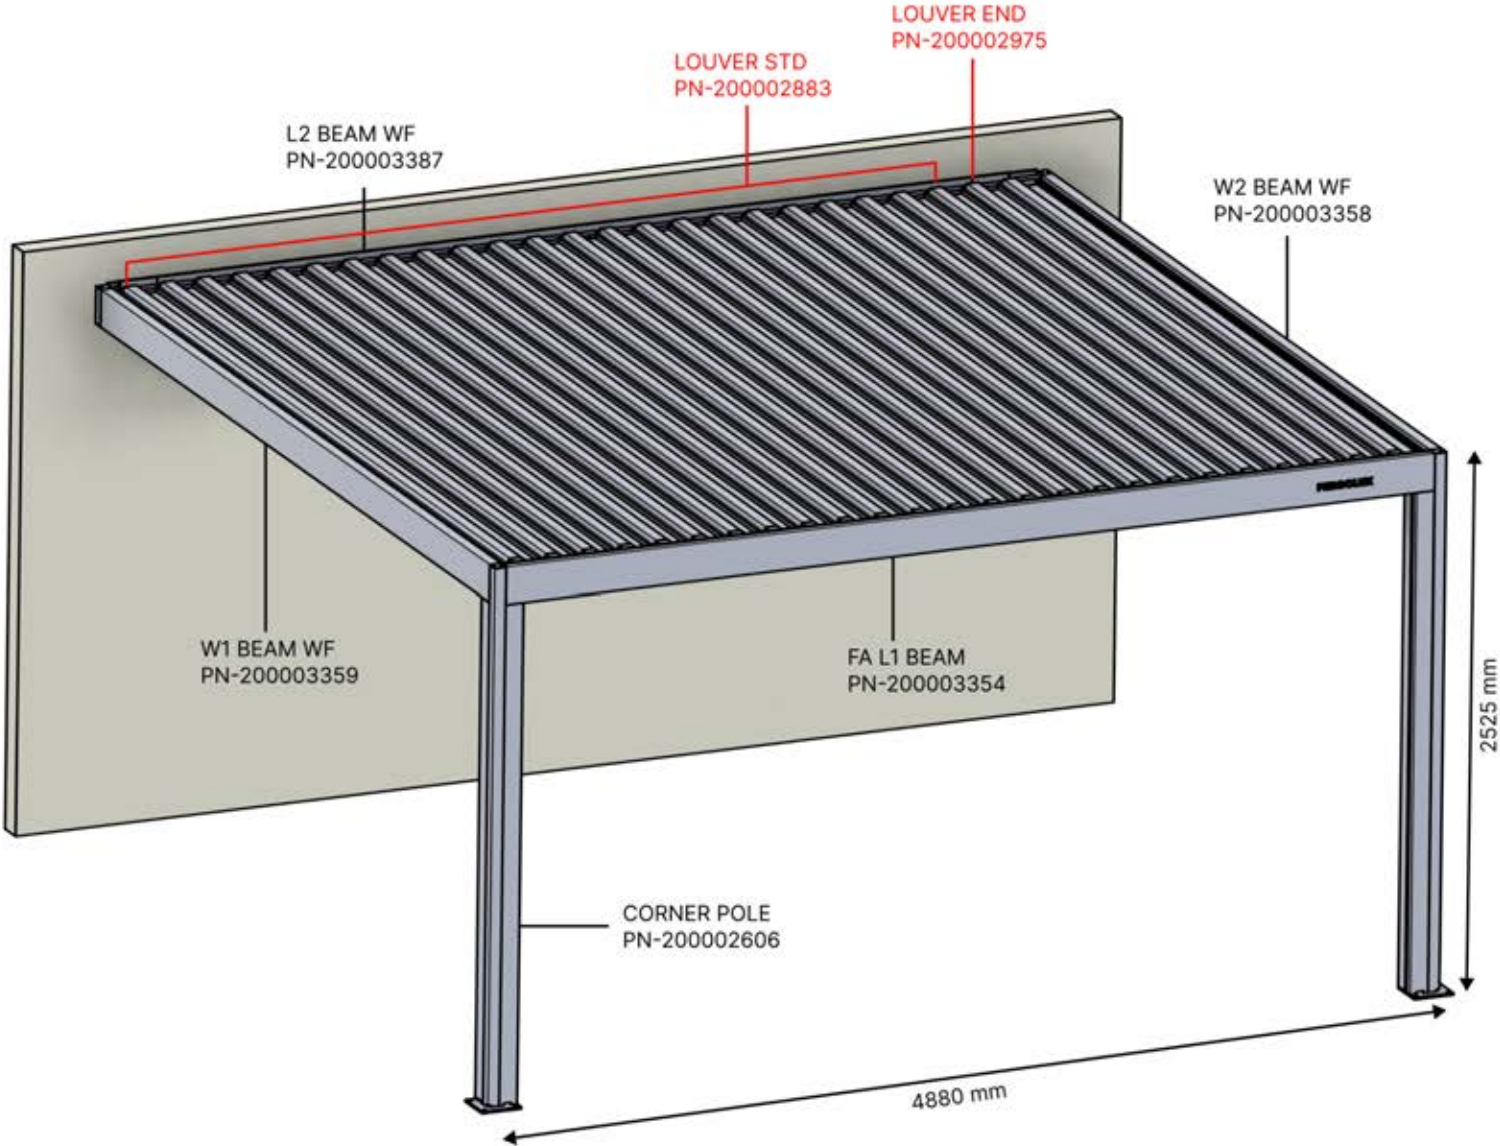

[View Manual](#)

4 x 5 M / 13' x 16'

4 × 5 M / 13' x 16'

INFORMATION

Are you installing a screen, slat wall or glass wall?

It is recommended to remove these Snapfit covers and clips now before installing the pergola.