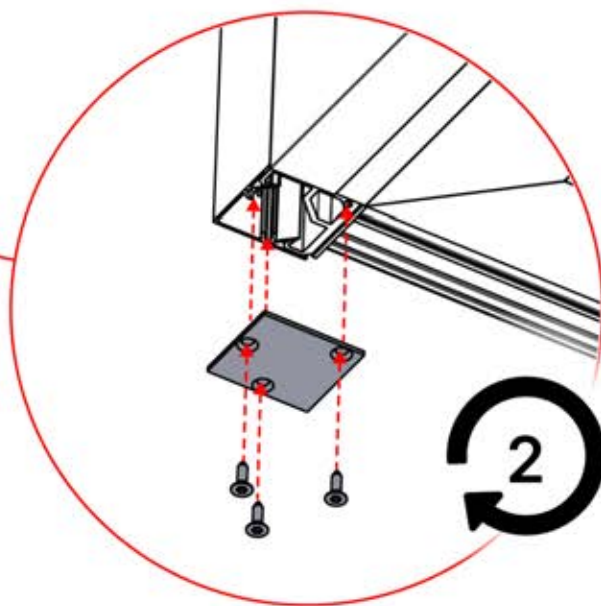

59

x1

4

ANTHRACITE: B246
WHITE: B254
BLACK: B250

PN-200001514
4x

PN-200003323
2x

PN-200003322
2x

PN-200000840
18x