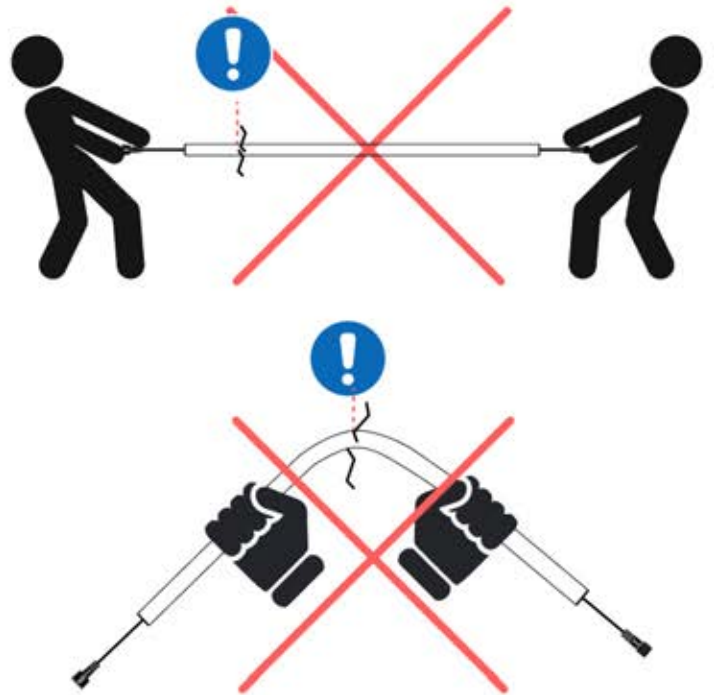

PN-200000571
2x

3.5x8
6 x 5/16"

IMPORTANT INFORMATION

Handle with care.

When installing the light strip, do not pull or bend the wires on both sides with force, as this may cause the solder joints to fall off.

Important! Please watch all the videos before starting the assembly.

The videos contain important information relevant to the assembly process.

INFORMATION

INFORMATION

22

23

Tip: For a smoother LED installation, spray the track with soapy water before mounting.