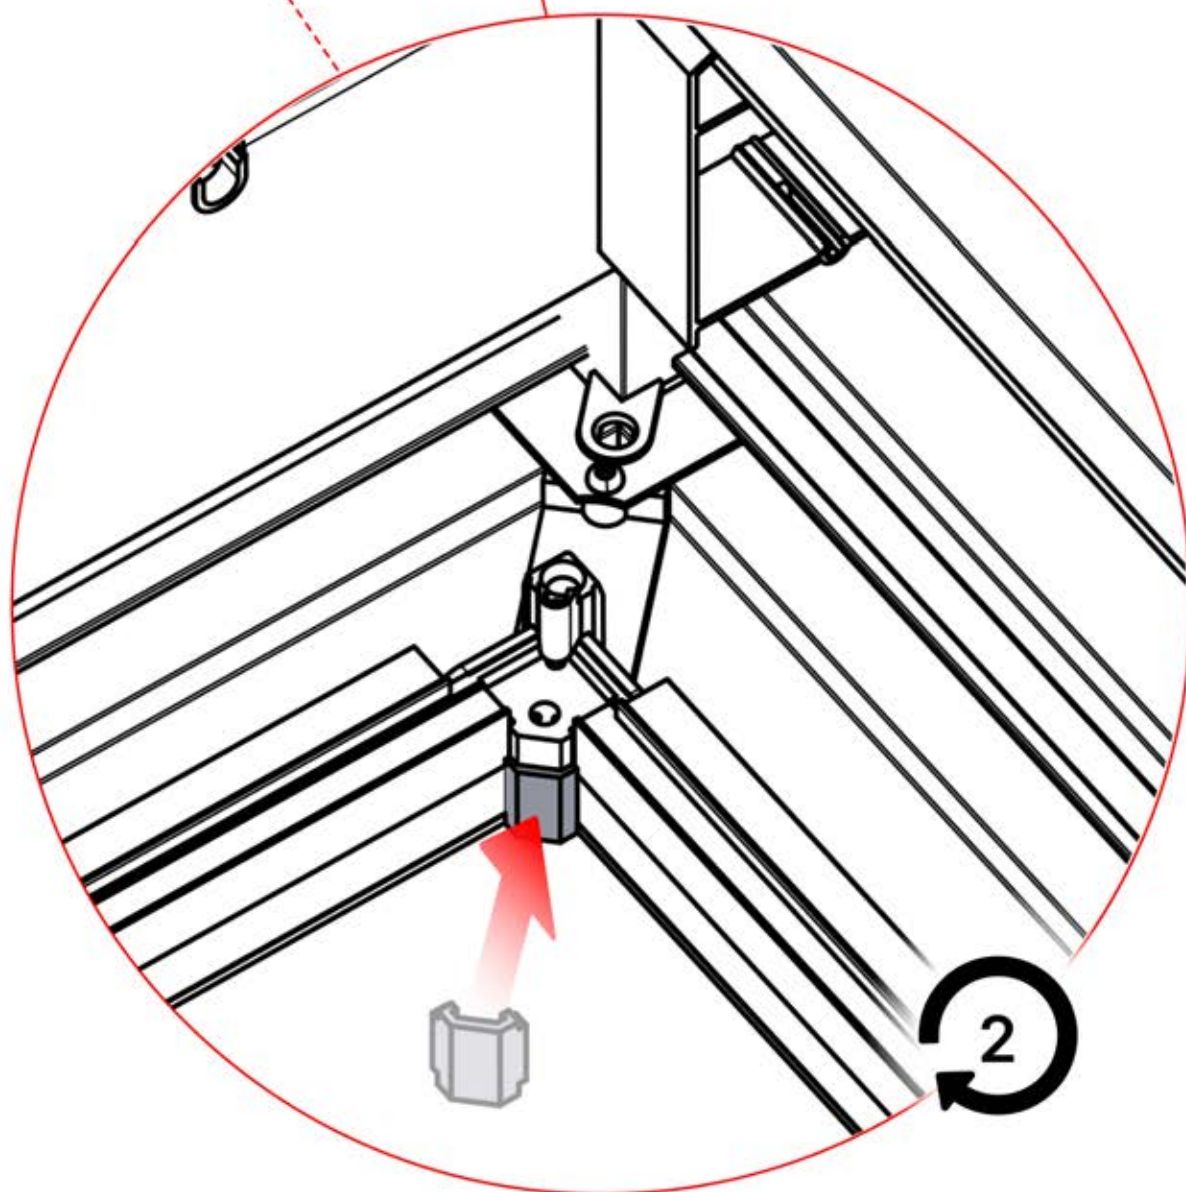

26

4

ANTHRACITE:	B246
WHITE:	B254
BLACK:	B250

PN-200000516
2x