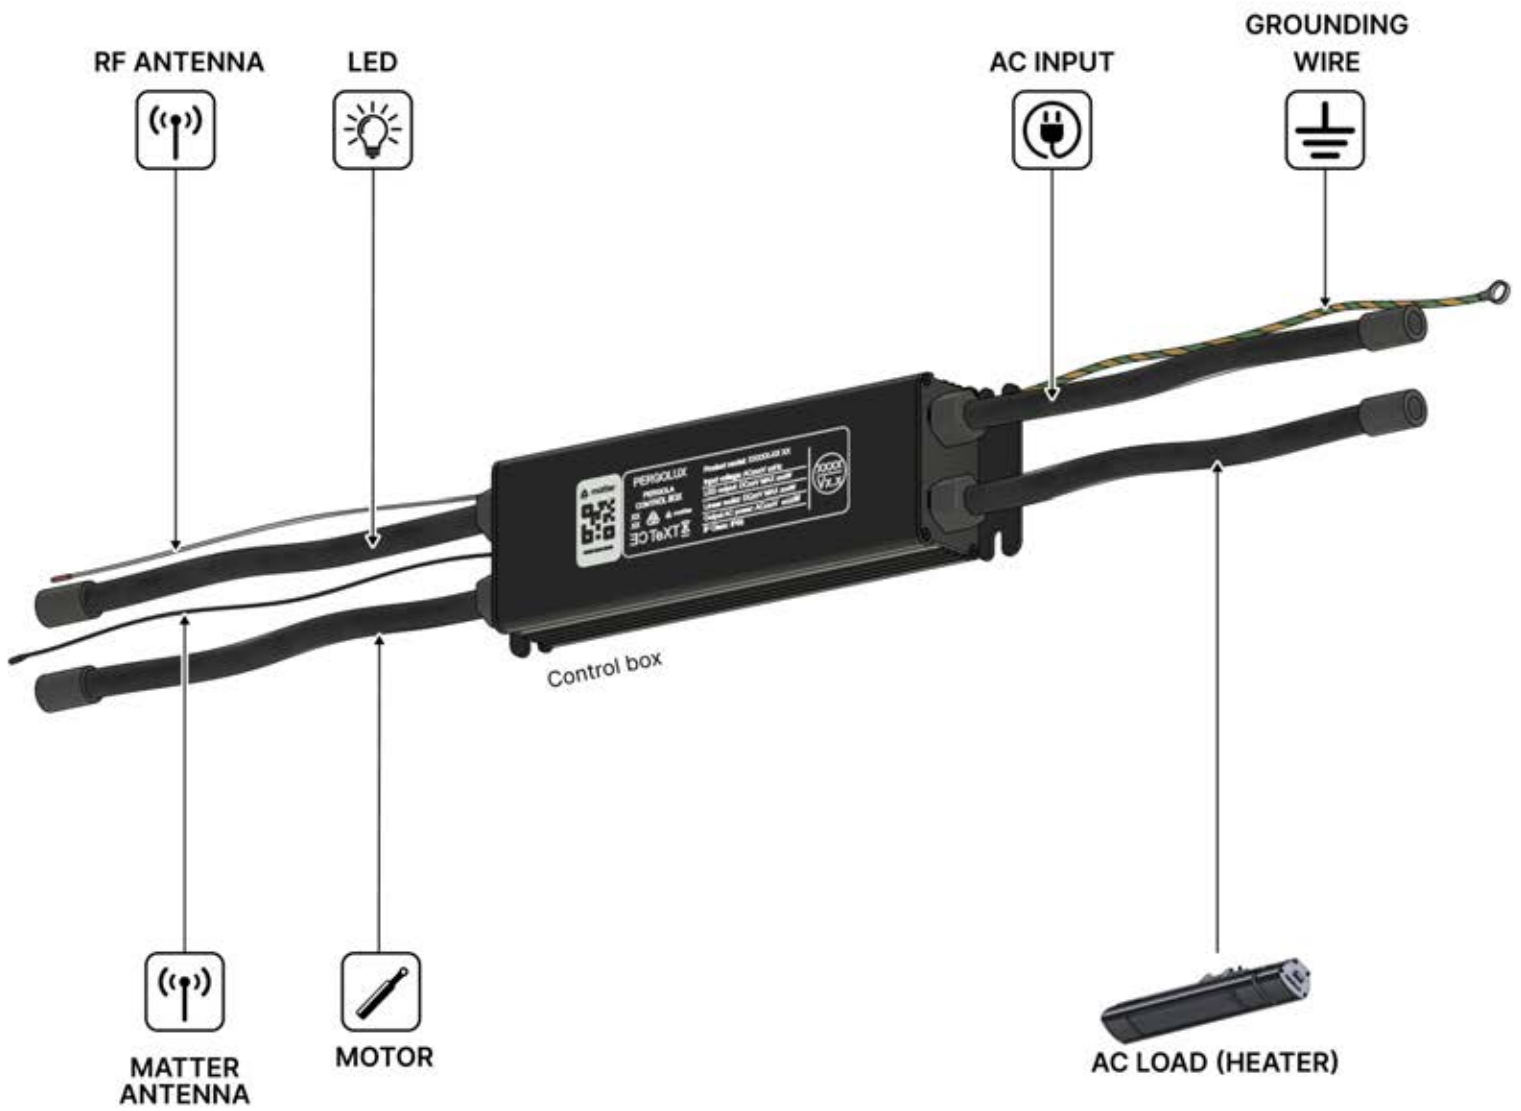

INPUTS AND OUTPUTS