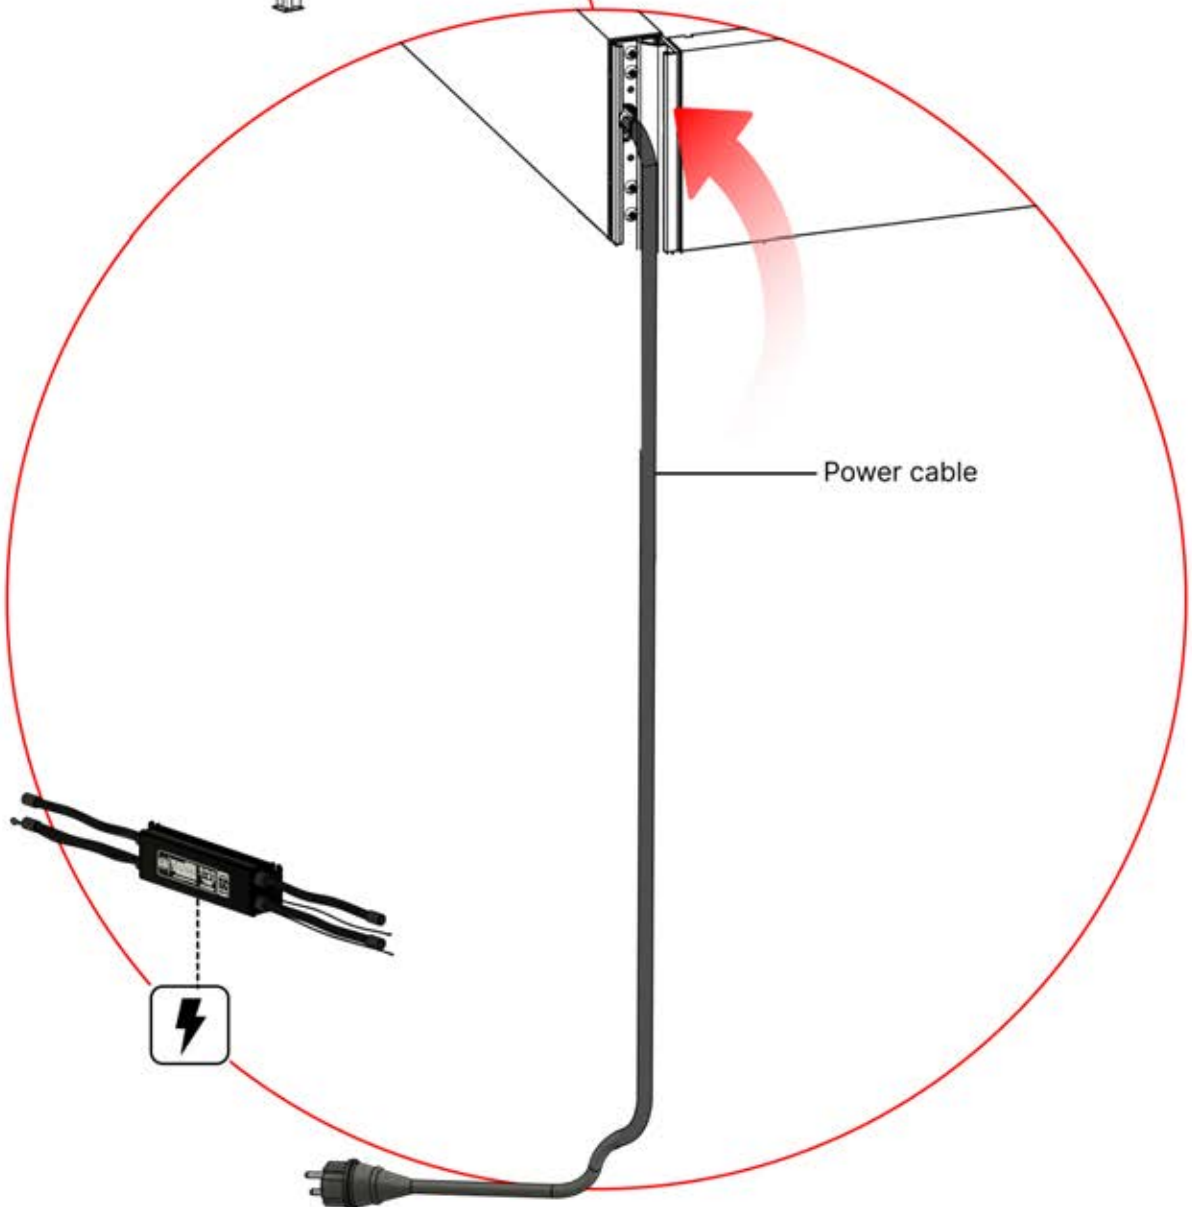

The diagram shows a power supply unit with a terminal block. A green and yellow striped grounding wire is being inserted into a terminal. A ground symbol (three horizontal lines of decreasing width) is shown to the left of the terminal, with an arrow pointing to the wire's connection point.

35

36

!
Power Cable can be routed through all the Poles.

37

38

39

1

If you are going to install a heater, do it now.