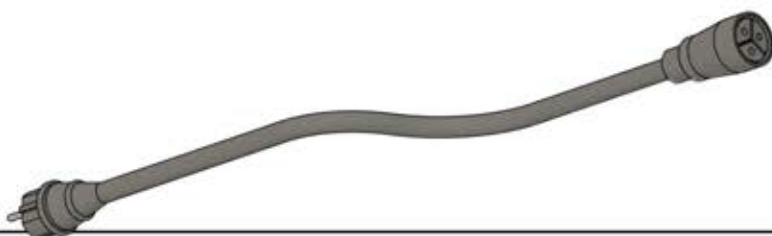

1x

ITEMS IN BOX

! ** Only if you ordered LED lights to your pergola.

9

POWER CABLE

Power cable

1x

All electric parts should be tested before installation.