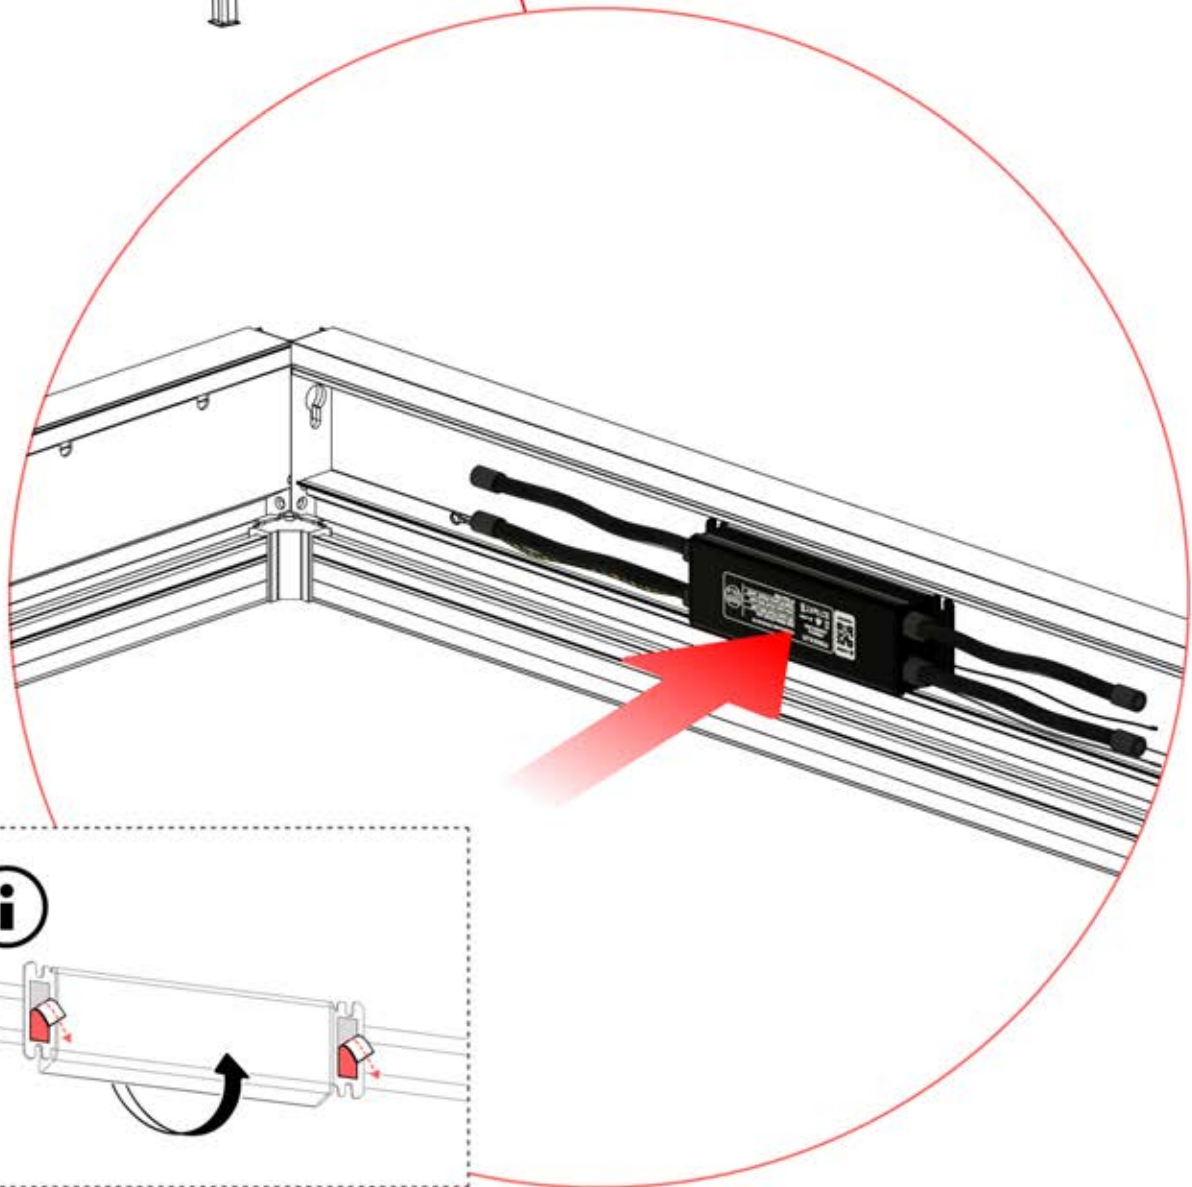

!
Control Box can be
installed on
Preferred W BEAM