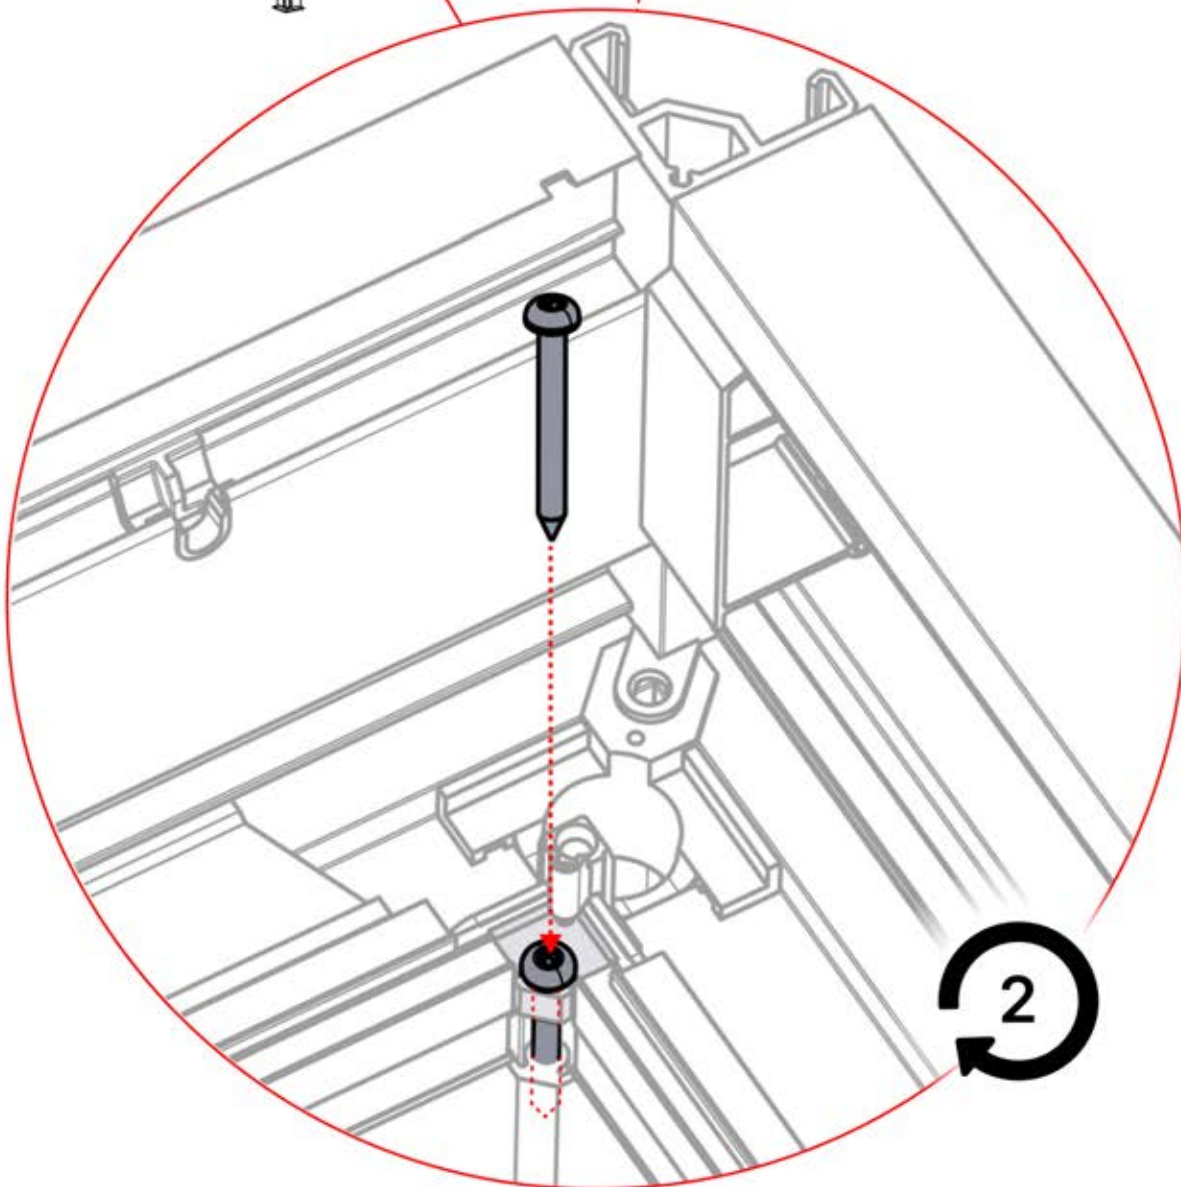

17

x7
PERGOLUX

4

ANTHRACITE: B246
WHITE: B254
BLACK: B250

PN-200000568
2x