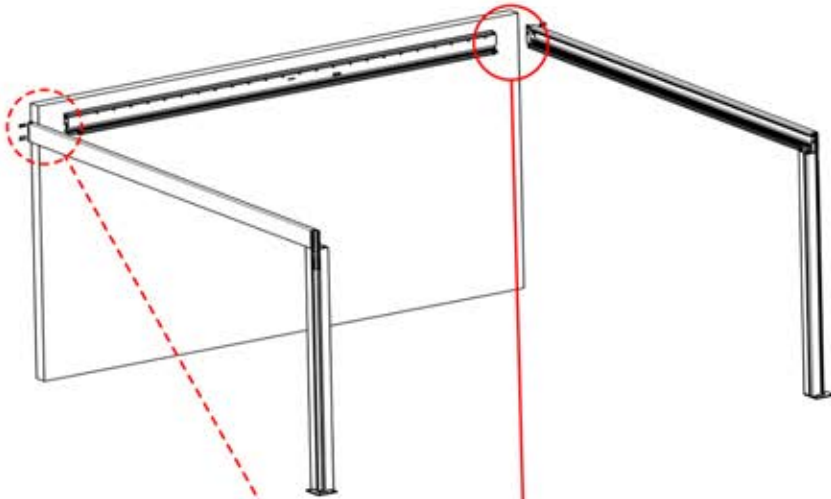

12

x1
FERGOLUX

4

ANTHRACITE: B246
WHITE: B254
BLACK: B250

PN-20000568

8x