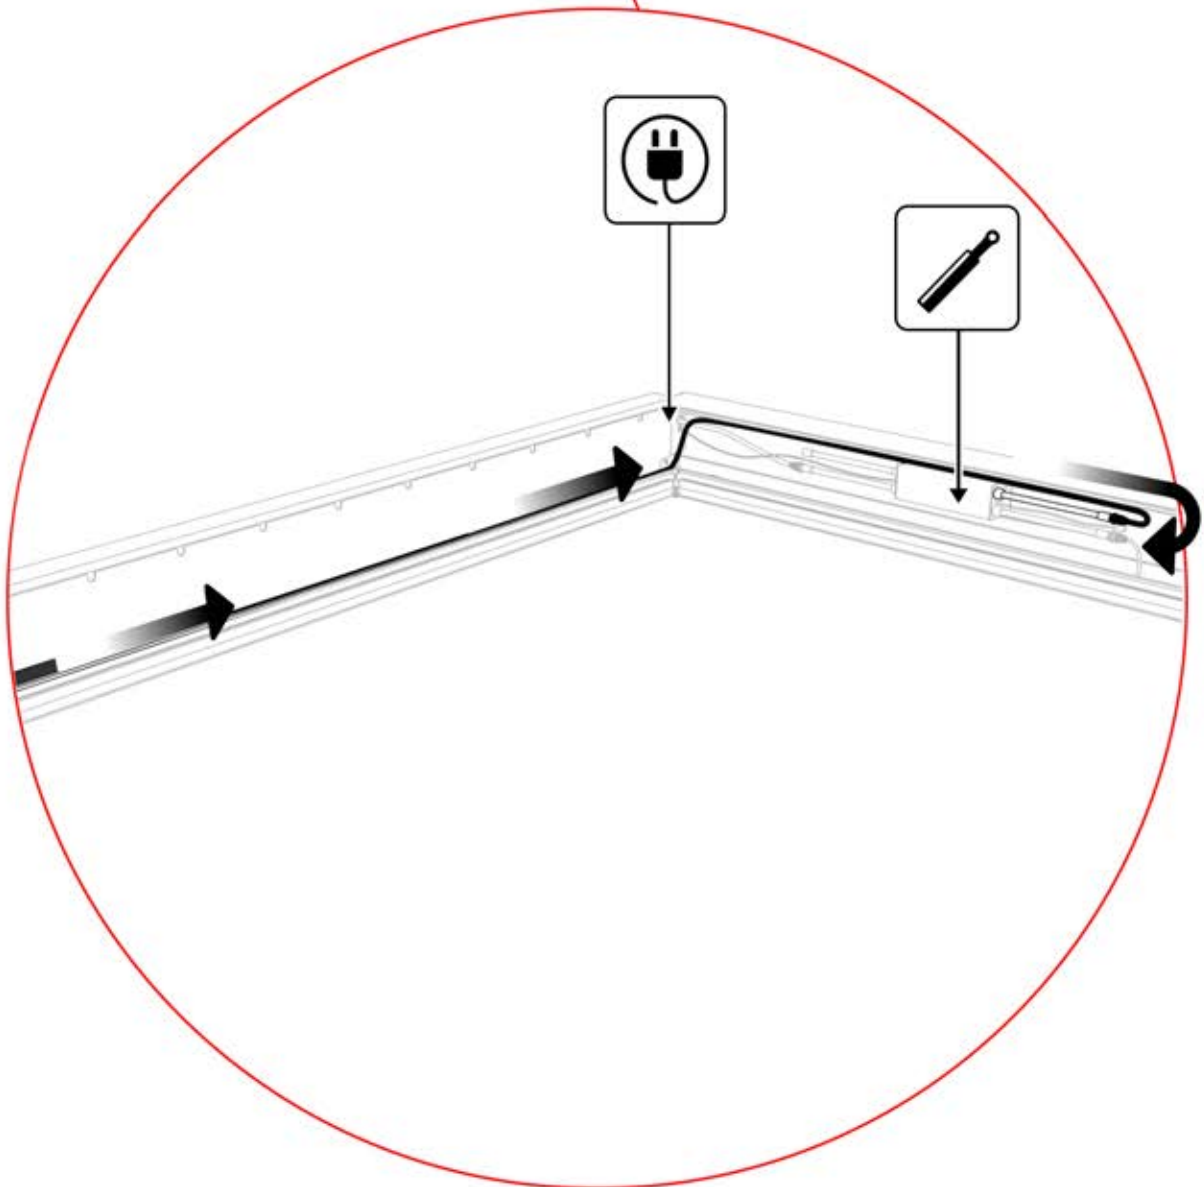

The diagram shows a power supply unit with a terminal block. A green and yellow striped grounding wire is being inserted into a terminal. A ground symbol (three horizontal lines of decreasing width) is shown to the left of the terminal, with an arrow pointing to the wire's connection point.

35

36

!
Power Cable can be routed through all the Poles.

37

38

39

1

If you are going to install a heater, do it now.