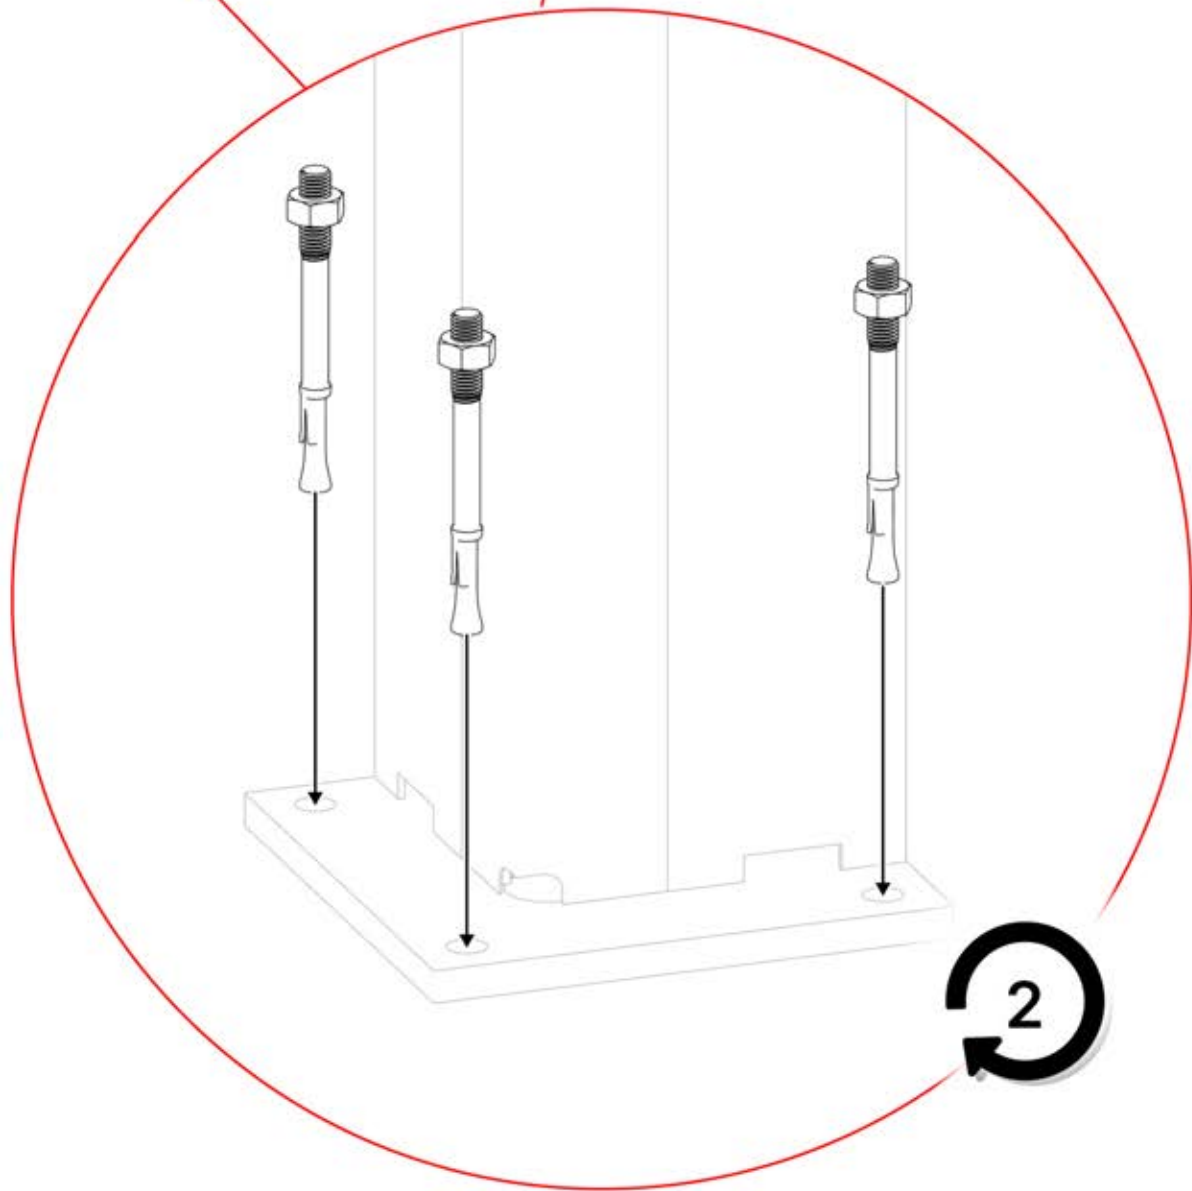

62

PERGOLUX | PERGOLA PRO WALL MOUNTED S4

4 X 5 M / 13' x 16'