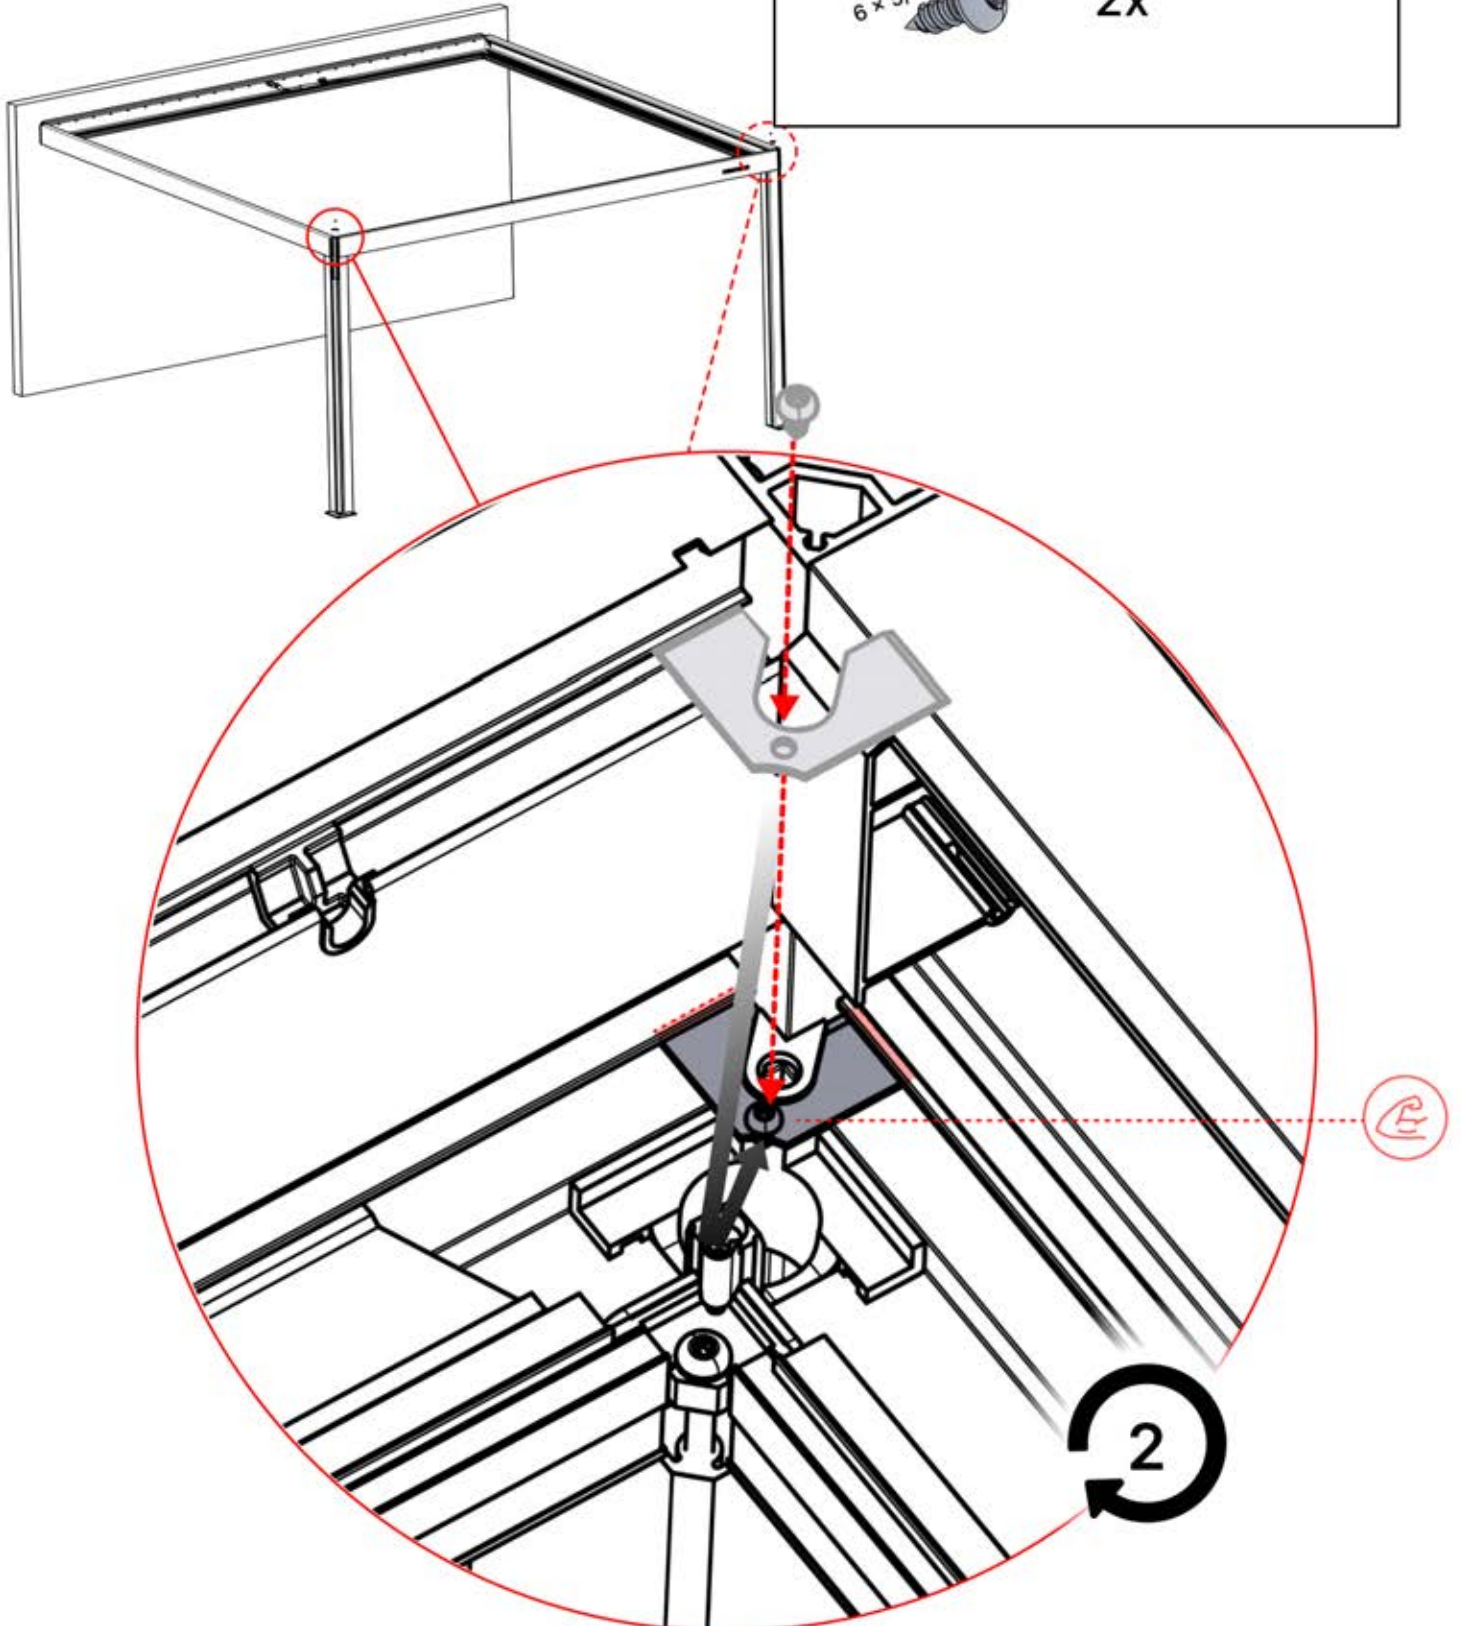

19

x1
FERGOLUX

4

ANTHRACITE: B246
WHITE: B254
BLACK: B250

PN-200002618
2x

PN-200000571
2x

3.5x8
6 x 5/16"