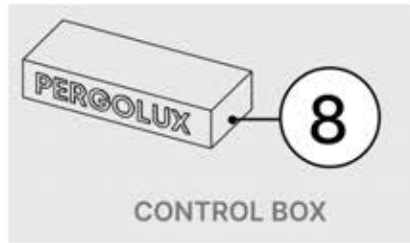

Note: The illustration shows the hole location for a right-corner assembly; if routing from the left corner, drill the hole on the opposite side.

33

!
Control Box can be
installed on
Preferred W BEAM

34

 **Connect grounding wire before connecting to power!**