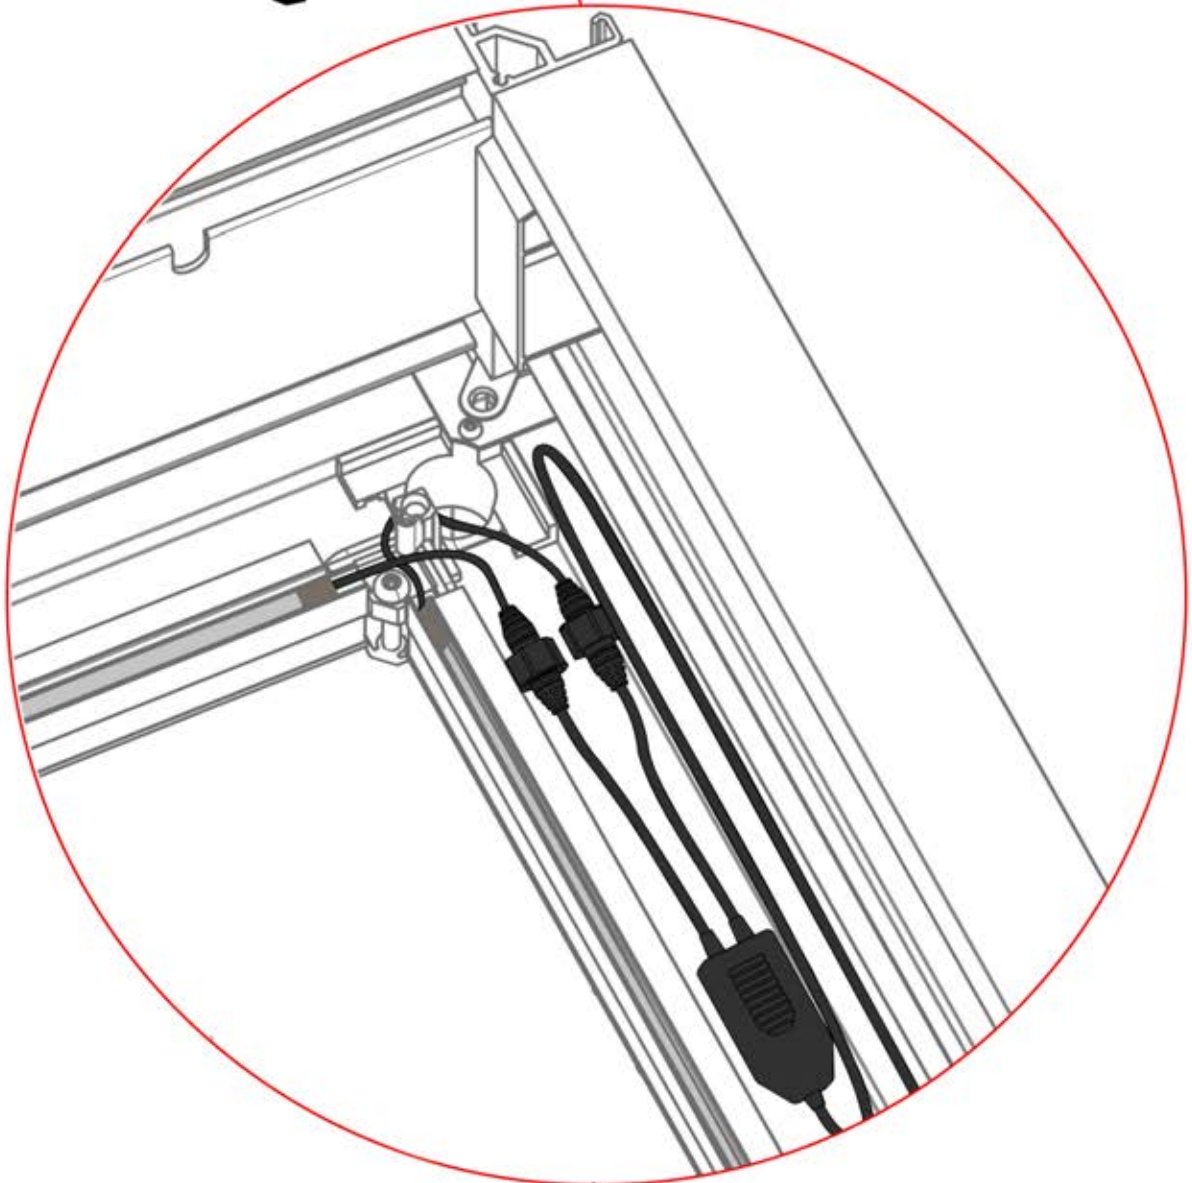

25

6

WHITE / RGB LED

Y - cable
1x