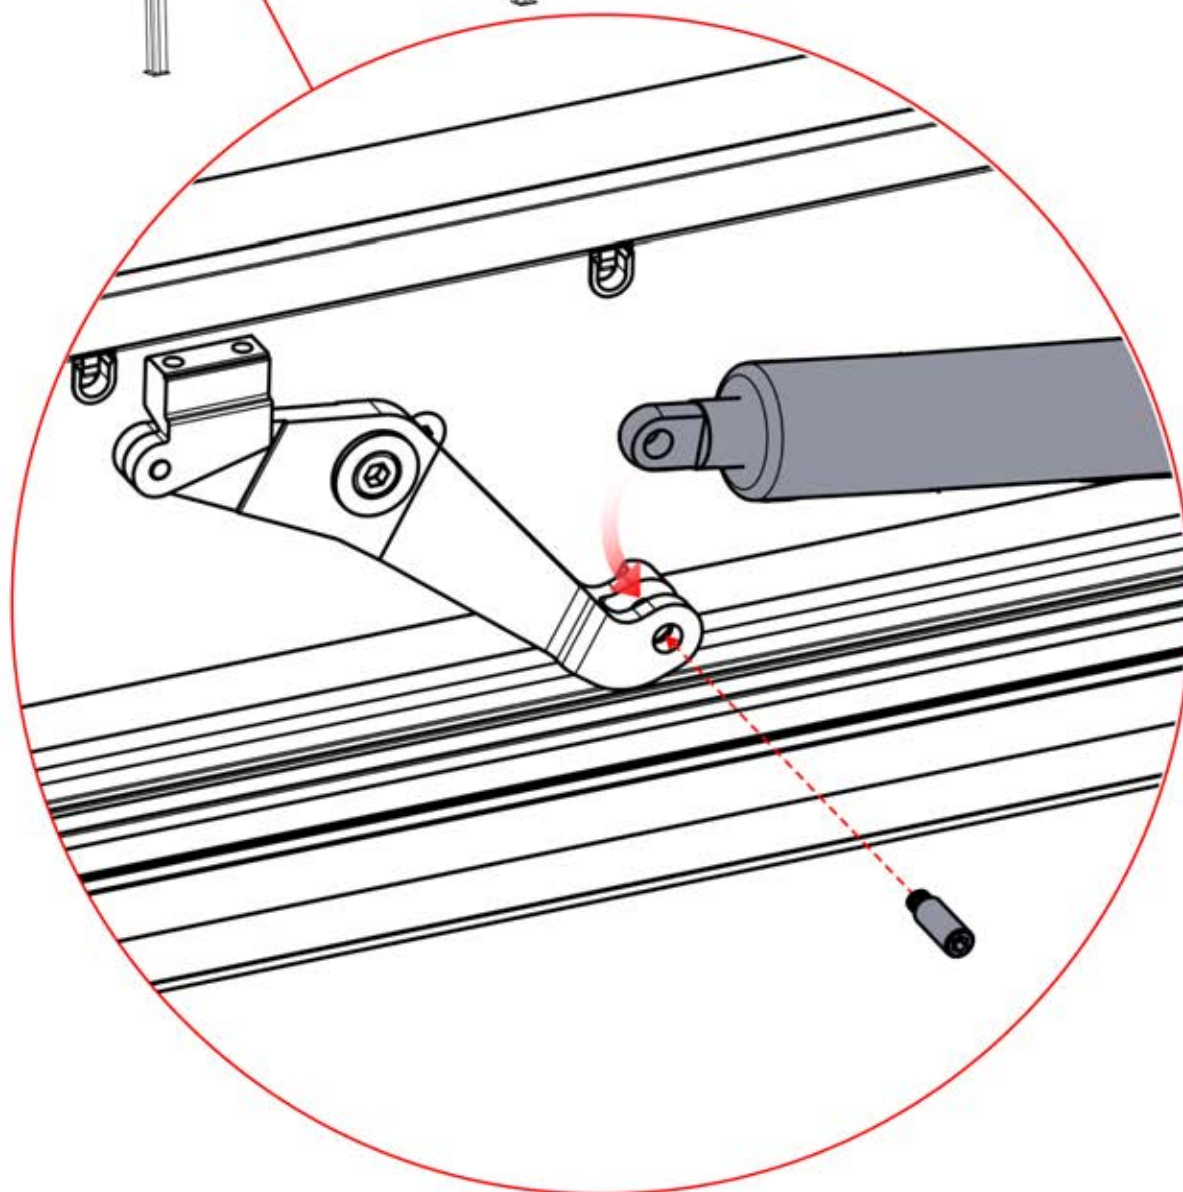

32

7

ELECTRIC MOTOR

4

ANTHRACITE: B246
WHITE: B254
BLACK: B250

PN-200001562
1x

PN-200001946
1x