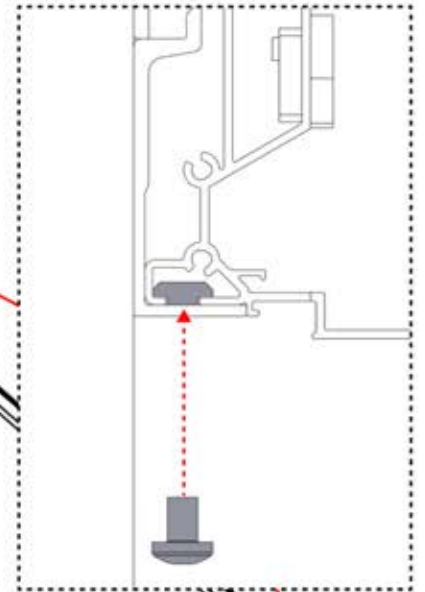

05

x1
PERGOLUX

4

ANTHRACITE: B246
WHITE: B254
BLACK: B250

PN-20000655
5x

PN-20000655

5