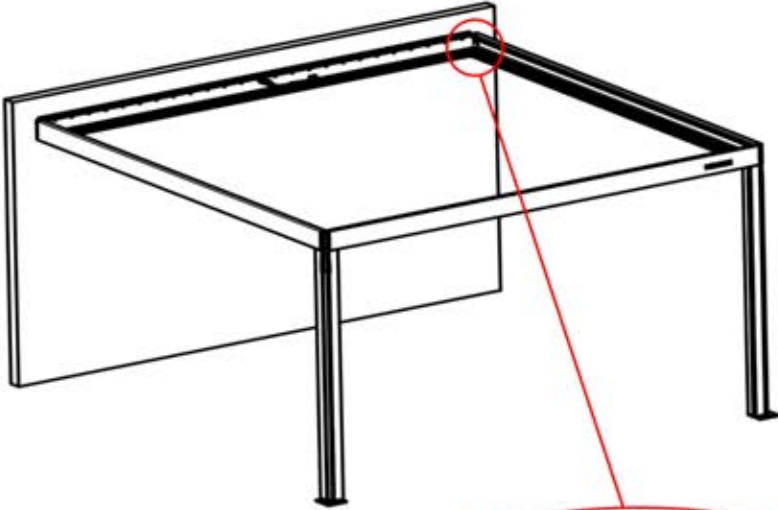

25

6

WHITE / RGB LED

Y - cable
1x