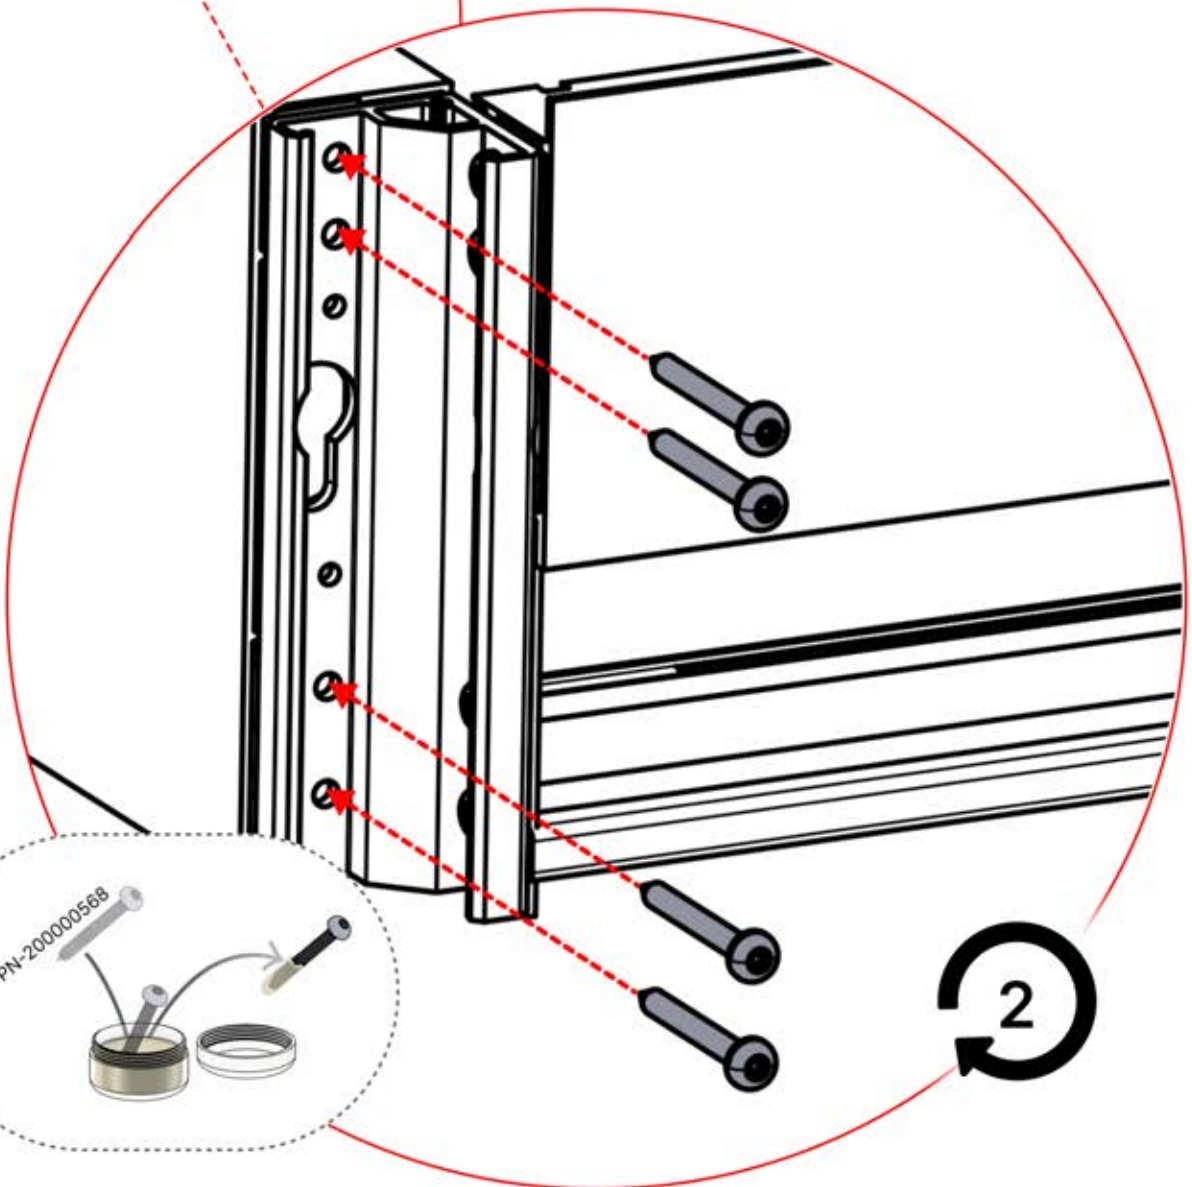

12

x1
FERGOLUX

4

ANTHRACITE: B246
WHITE: B254
BLACK: B250

PN-20000568

8x