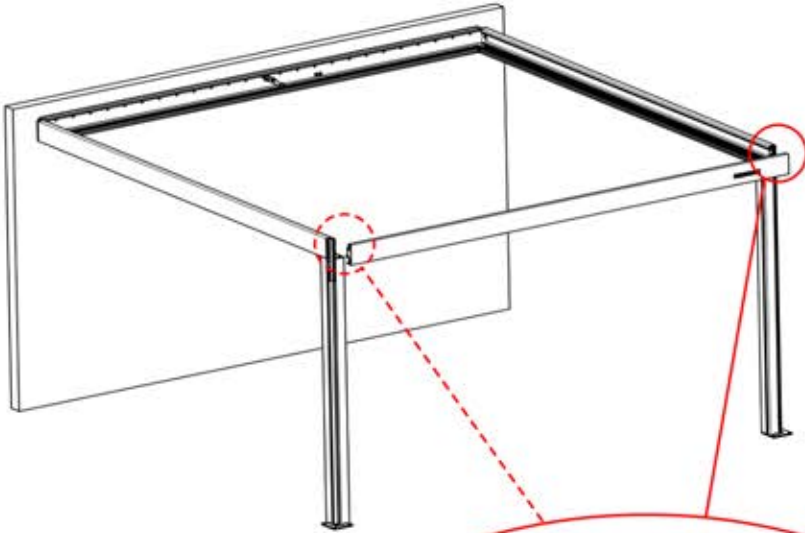

14

4

ANTHRACITE: B246
WHITE: B254
BLACK: B250

PN-200000507

2x