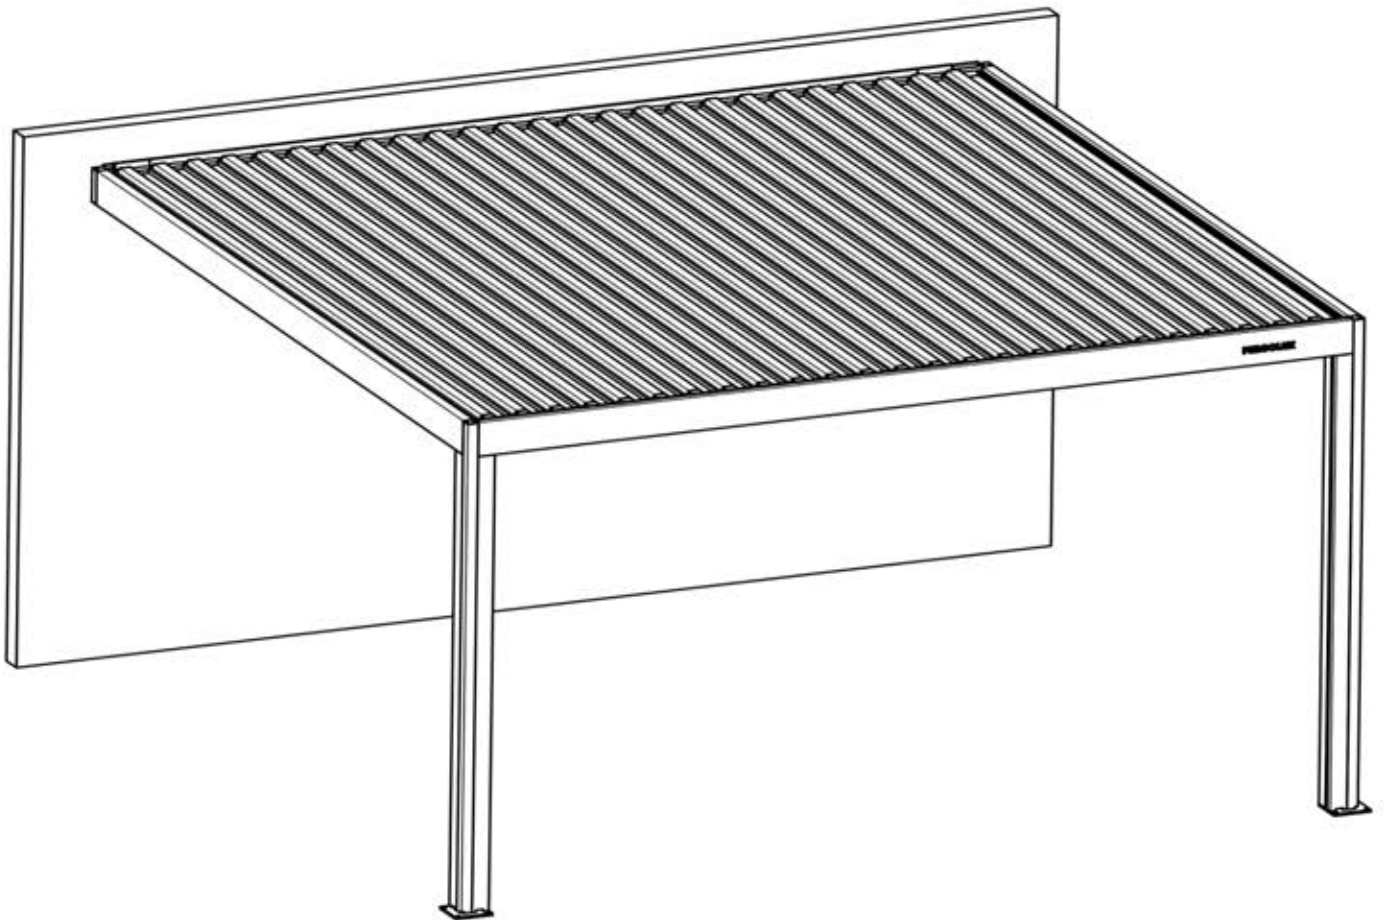

S4

PERGOLA

PRO

4 × 5m / 13' x 16'
WALL MOUNTED

PERGOLUX

Designed and
developed
in Norway

Type Approved
Regular
Production
Surveillance

www.tuv.com
ID: 1111293124