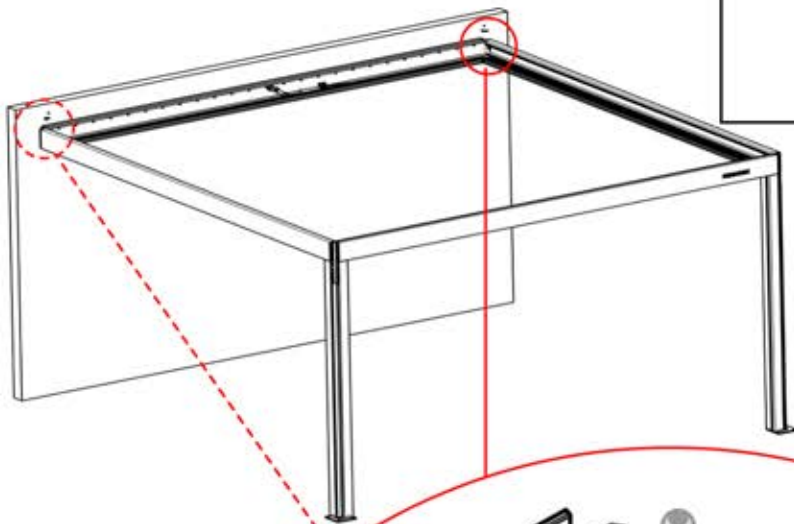

PN-200000571
2x

3.5x8
6 x 5/16"

IMPORTANT INFORMATION

Handle with care.

When installing the light strip, do not pull or bend the wires on both sides with force, as this may cause the solder joints to fall off.