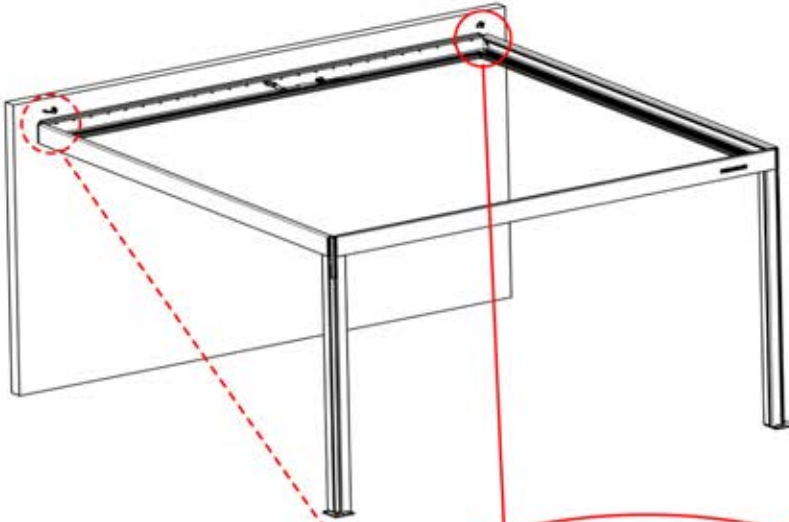

20

4

ANTHRACITE: B246
WHITE: B254
BLACK: B250

PN-200002792

2x