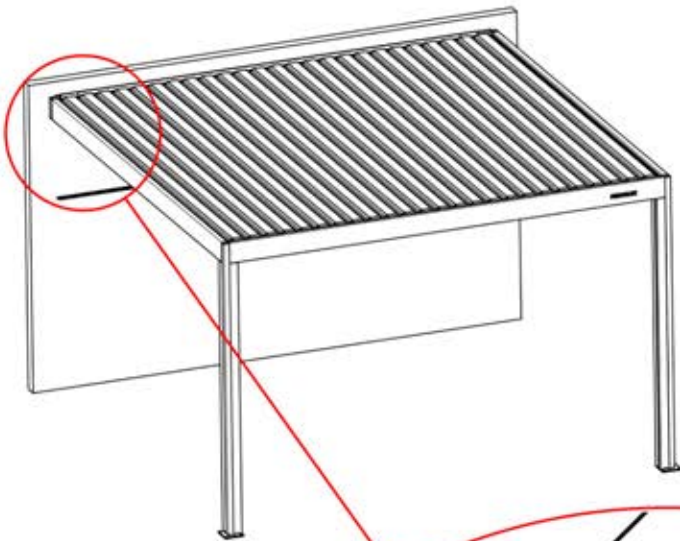

62

PERGOLUX | PERGOLA PRO WALL MOUNTED S4

4 X 5 M / 13' x 16'