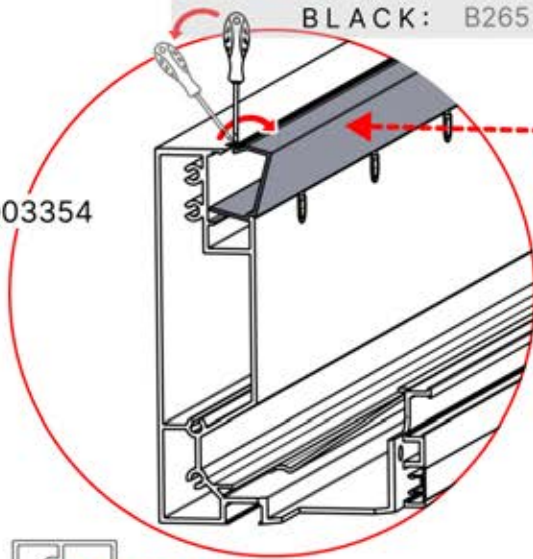

Cover and clips

PN-200000512
SnapFIT cover clip

SnapFIT cover

INFORMATION

Are you installing a heater, fan or LED lights?

It is recommended to remove both snap-fit covers from the beam now.

Cover and clips

PN-200000512
SnapFIT COVER CLIP

SnapFIT cover

INFORMATION

ANTHRACITE: B246
 WHITE: B254
 BLACK: B250

ANTHRACITE: B263
 WHITE: B267
 BLACK: B265

		PN-200003358
		1x
		PN-200003359
		1x
		PN-200003354
		1x
		PN-200003387
		1x

PN-200003354

PN-200003358