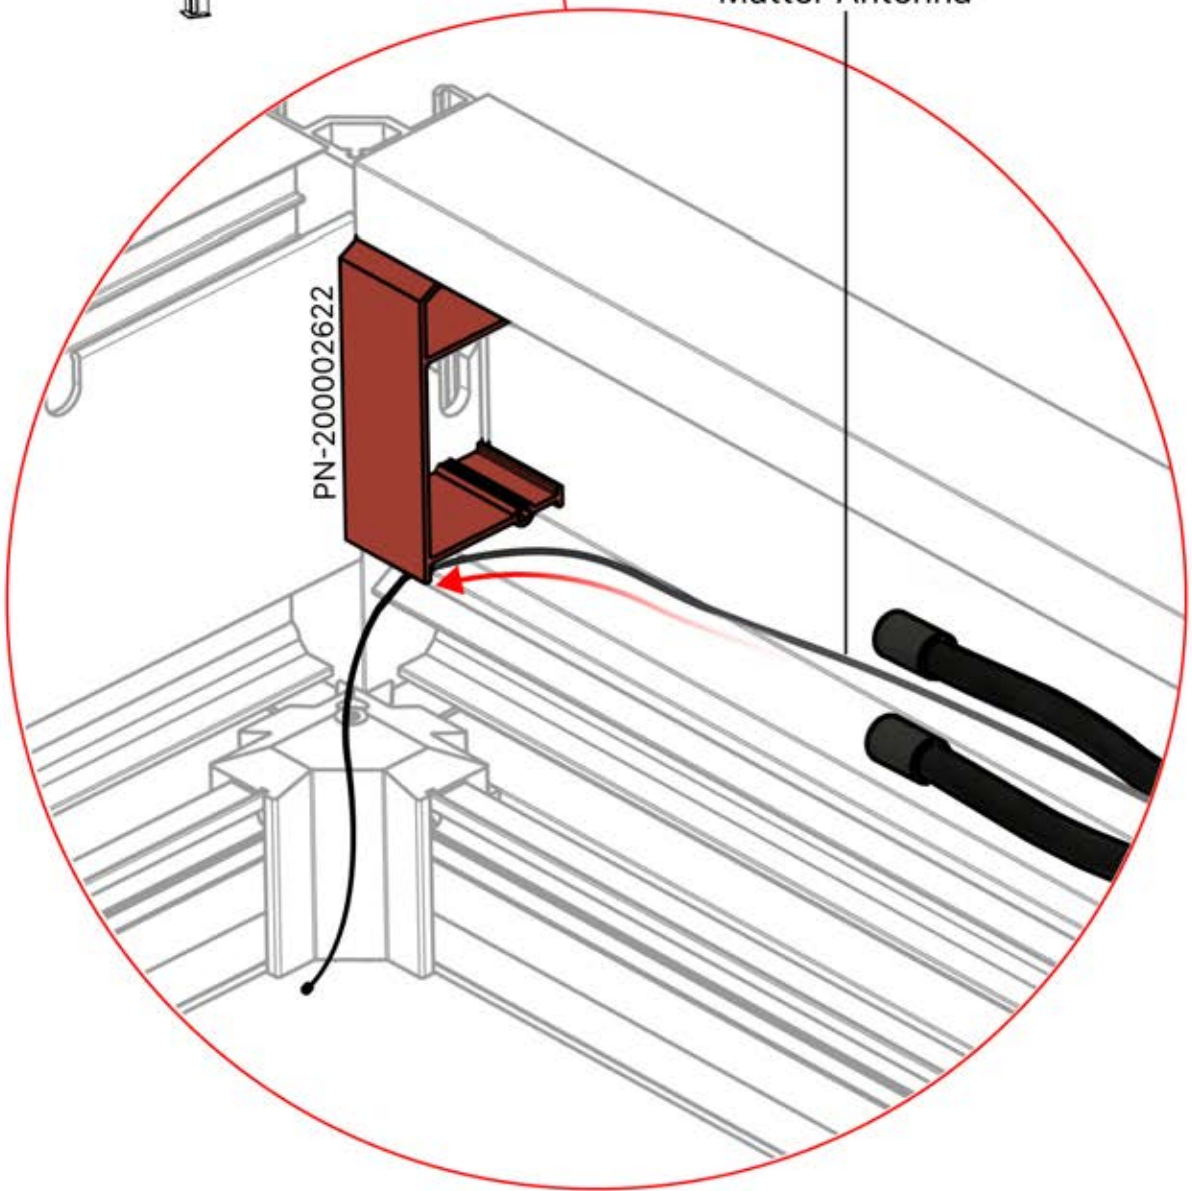

!
Route the Matter
Antenna and place it
below the highlighted
part(PN-200002622).

!
Matter Antenna