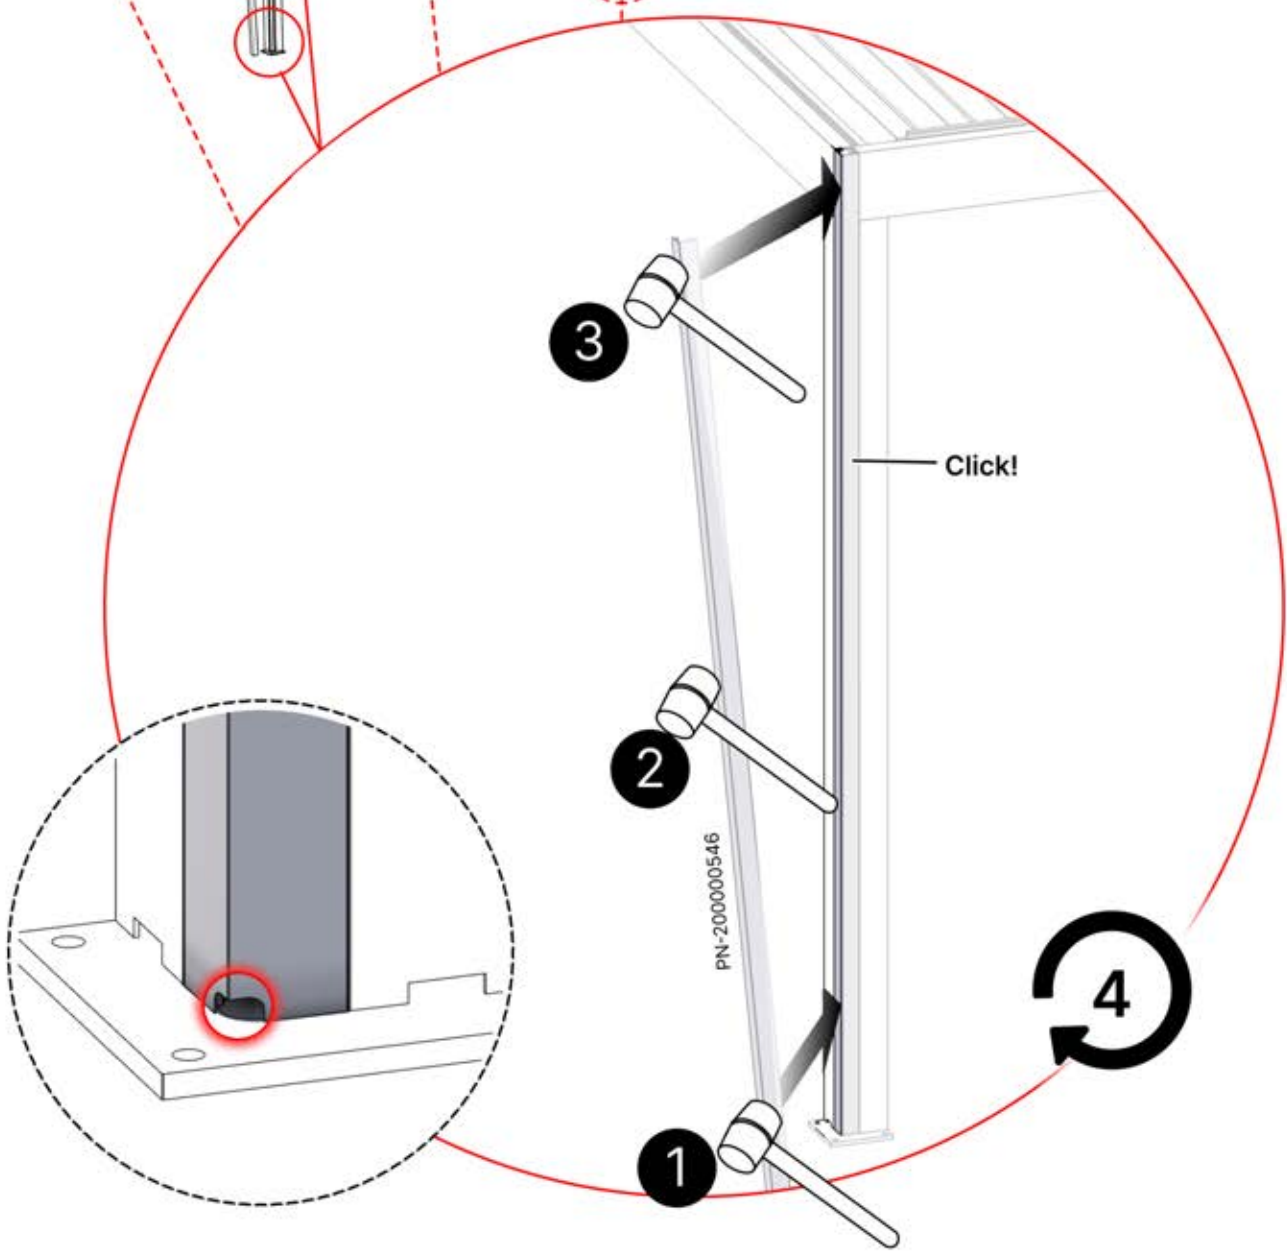

3

2

1

4

Click!

PN-200000546