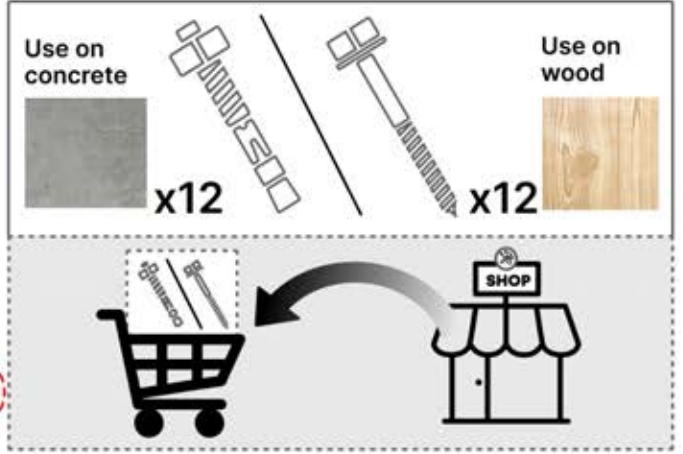

62

PERGOLUX | PERGOLA PRO WALL MOUNTED S4

4 X 5 M / 13' x 16'