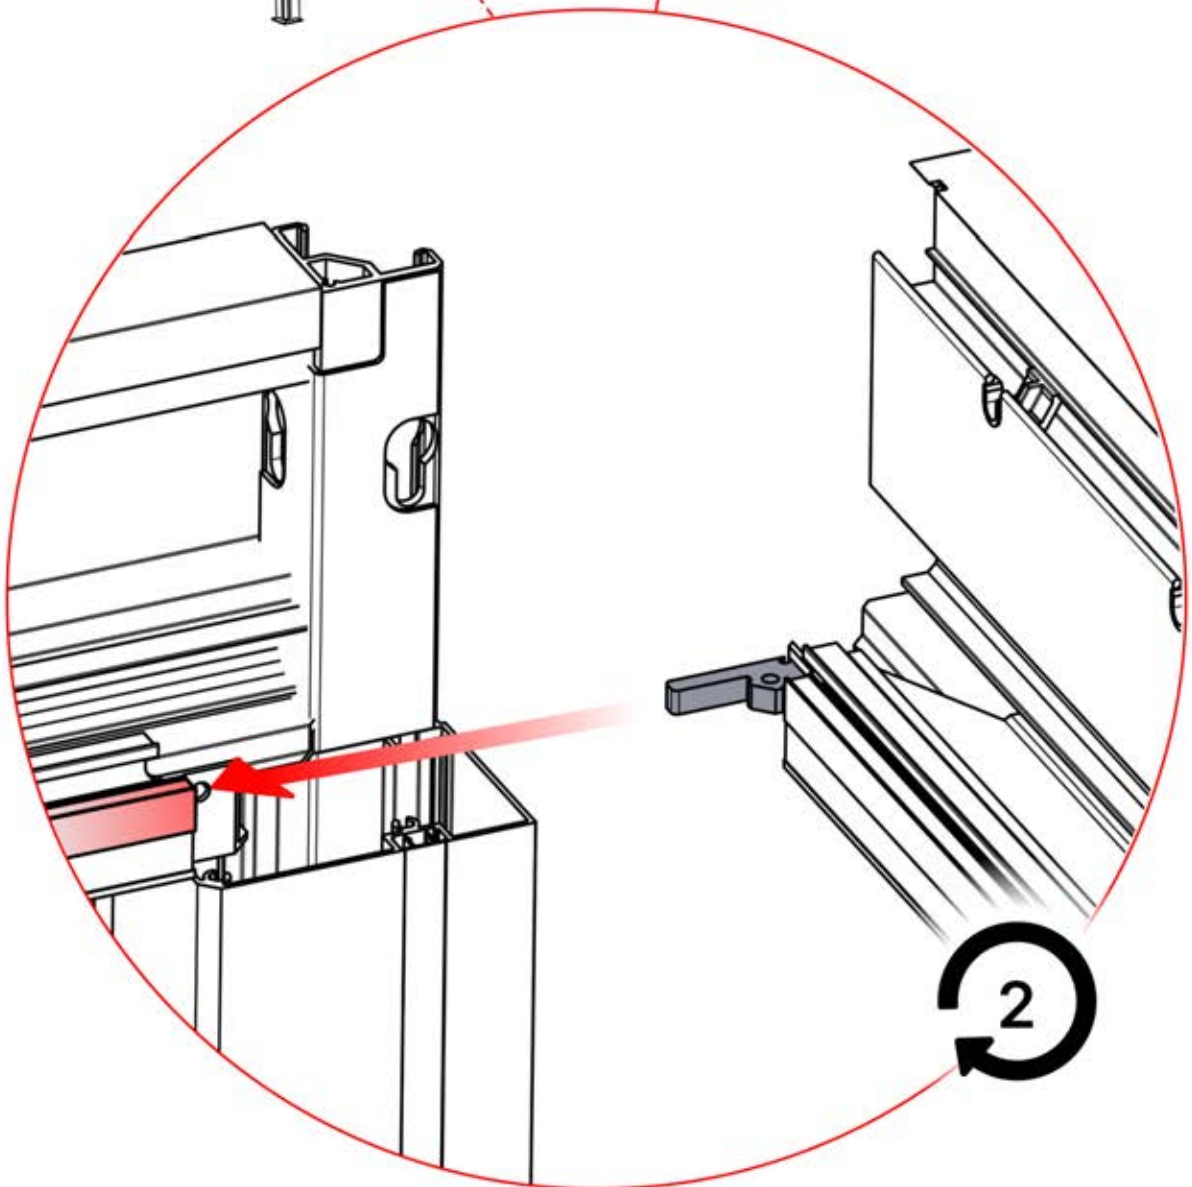

14

4

ANTHRACITE: B246
WHITE: B254
BLACK: B250

PN-200000507

2x