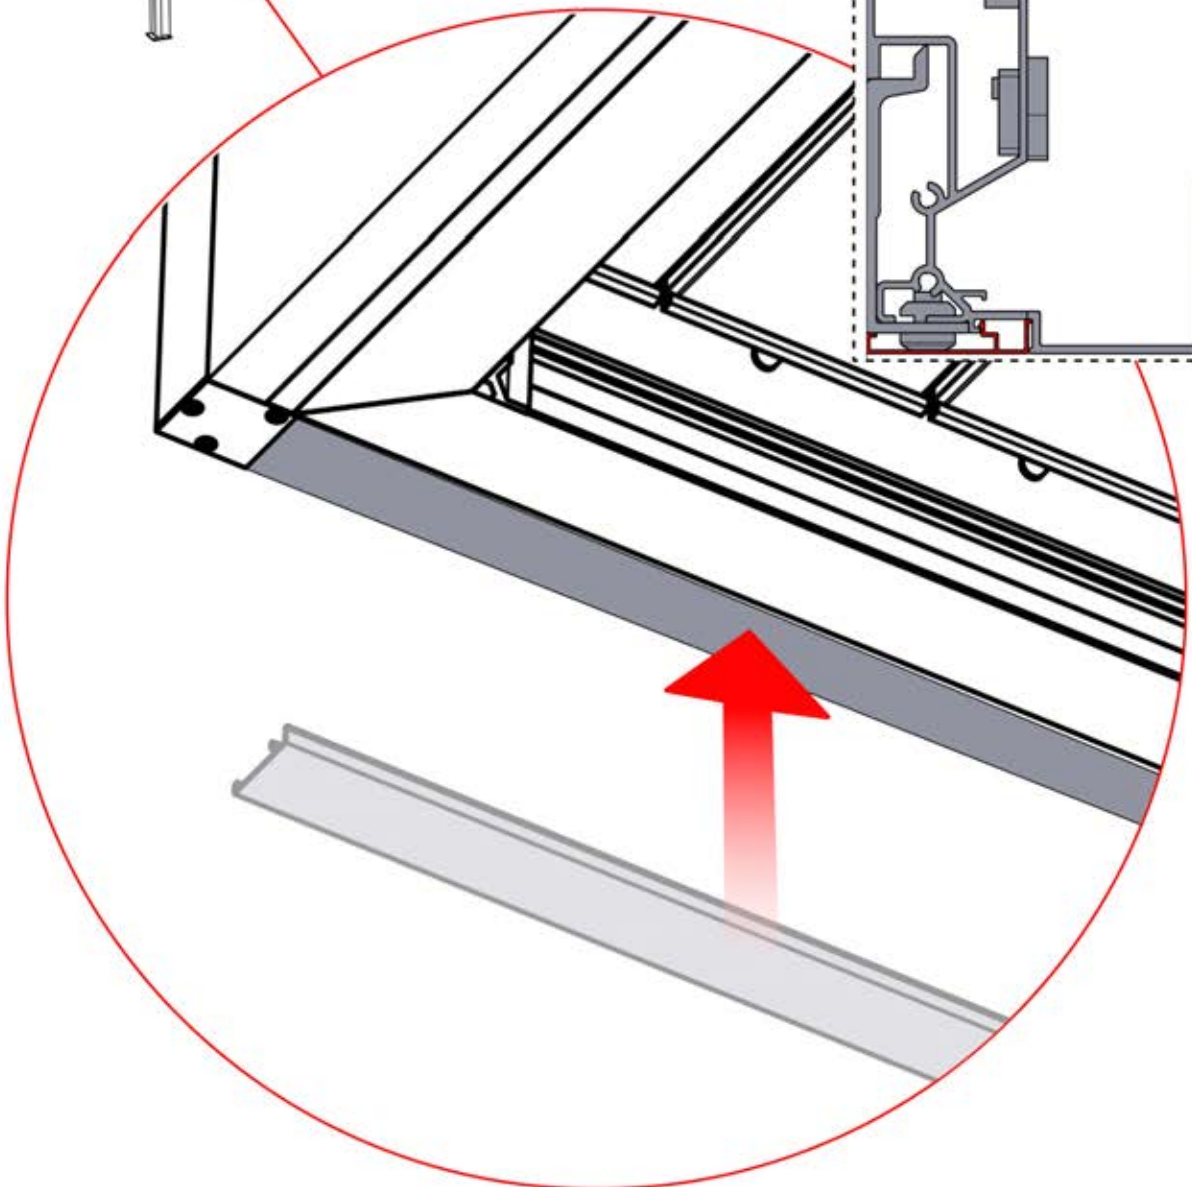

62

PERGOLUX | PERGOLA PRO WALL MOUNTED S4

4 X 5 M / 13' x 16'