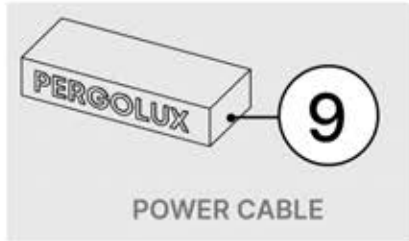

36

!
Power Cable can be routed through all the Poles.