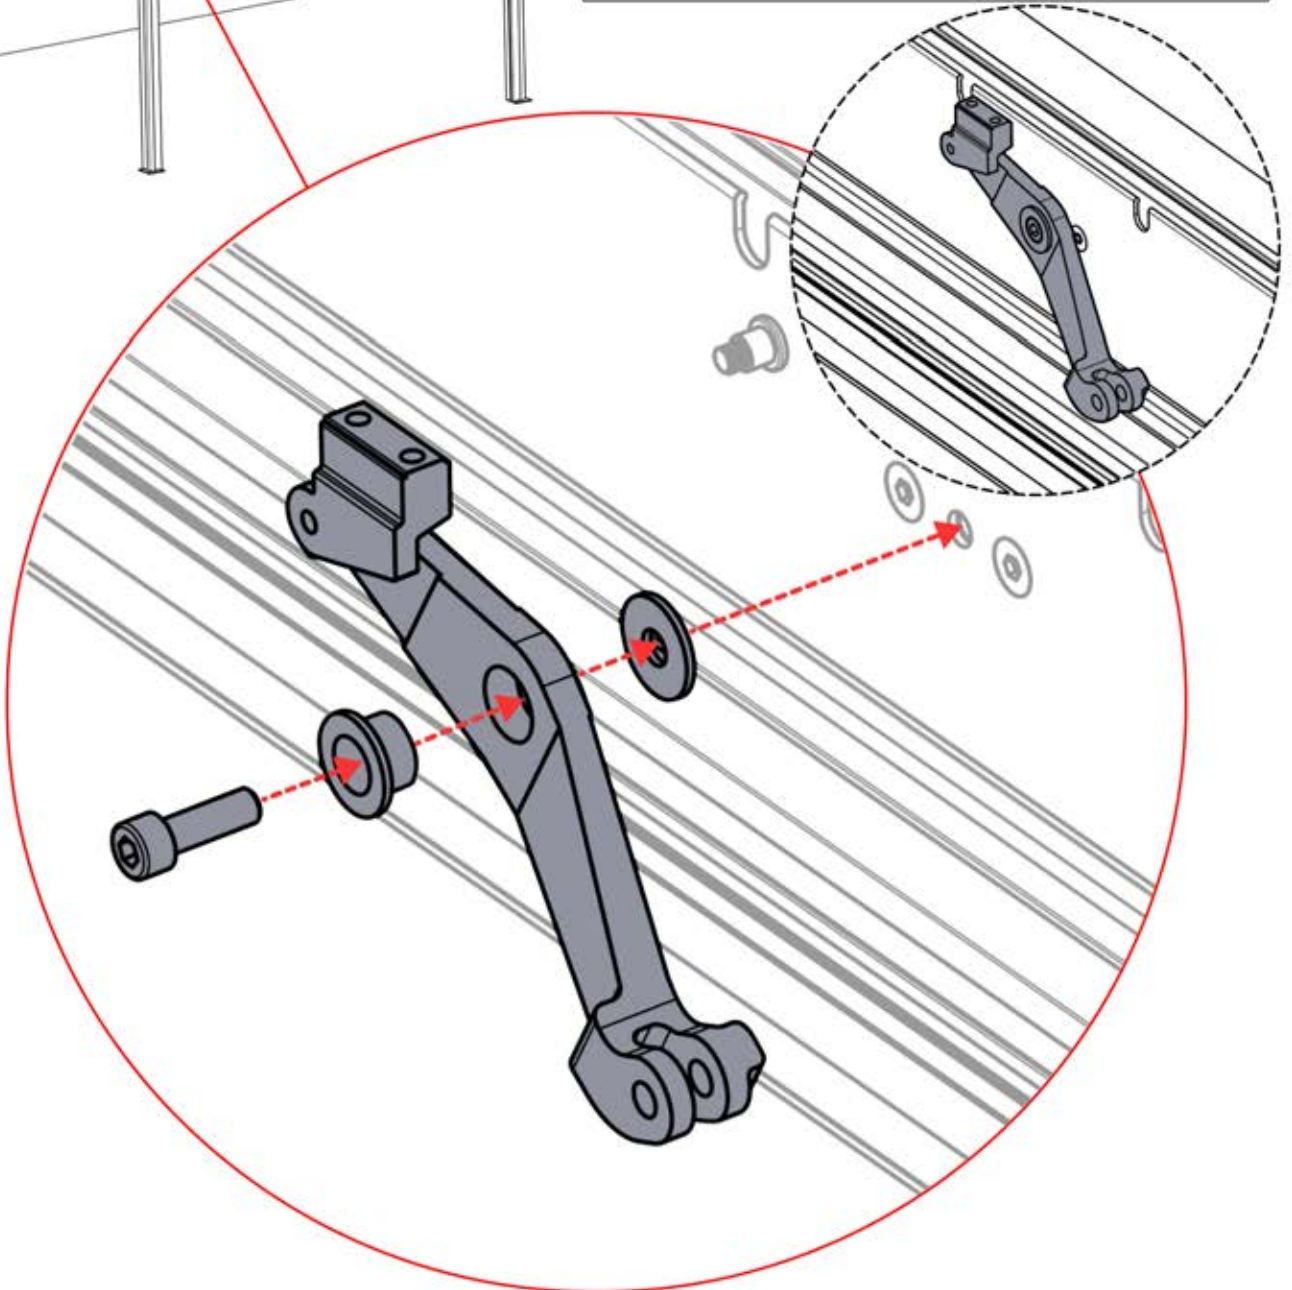

31

4

ANTHRACITE: B246
WHITE: B254
BLACK: B250

PN-200003372
1x

PN-20000502
1x

PN-200003373
1x

PN-20000561
1x