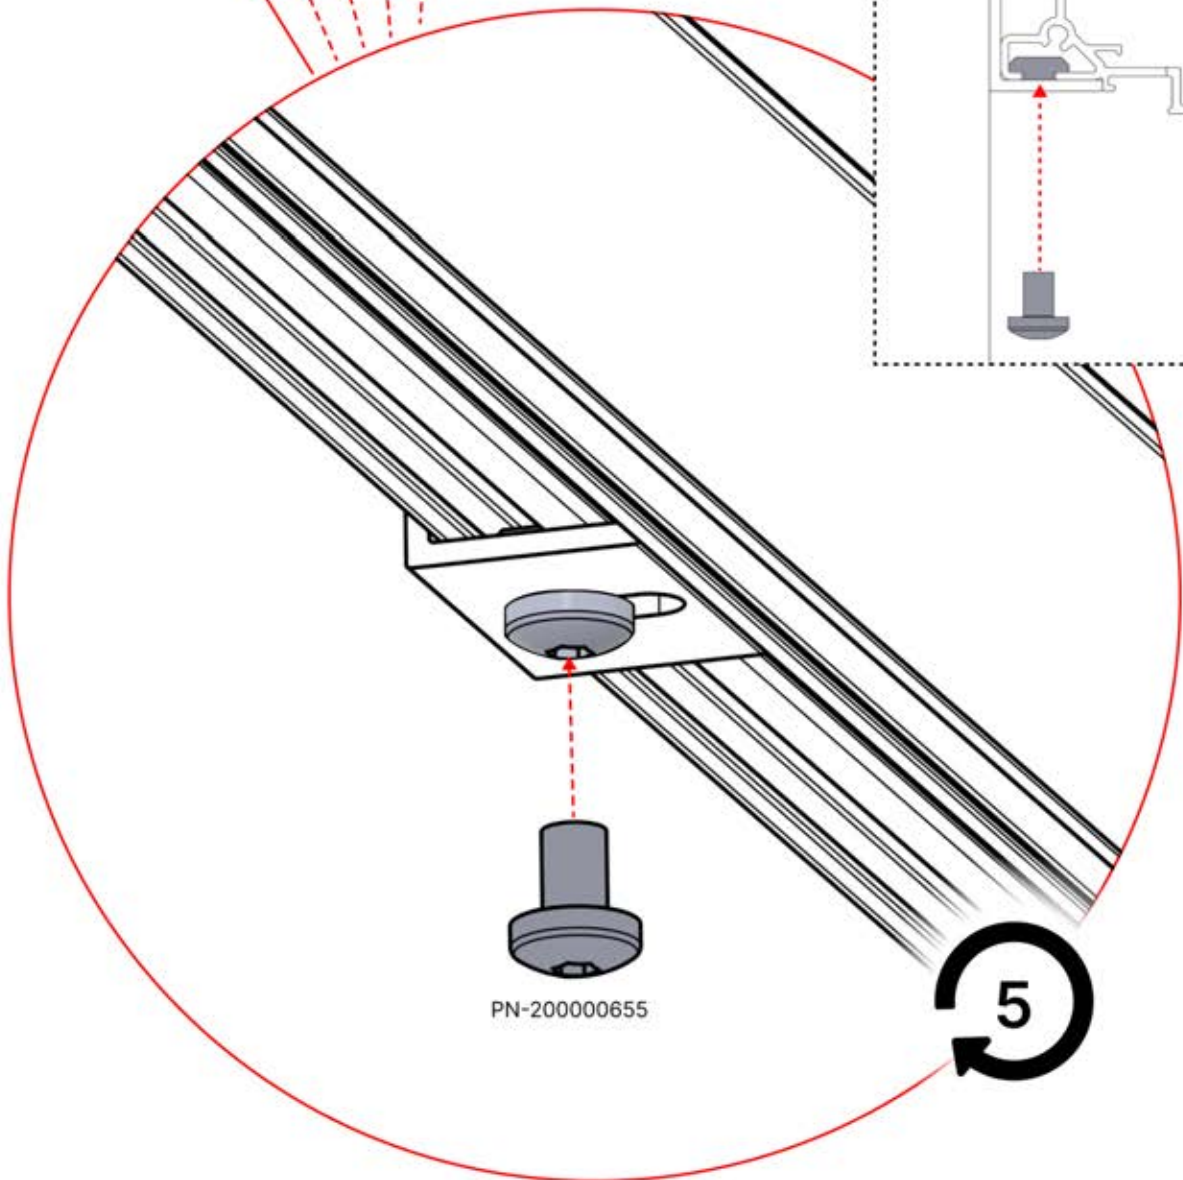

05

x1
PERGOLUX

4

ANTHRACITE: B246
WHITE: B254
BLACK: B250

PN-20000655
5x

PN-20000655

5