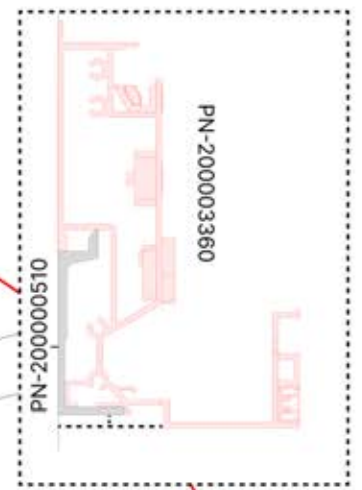

03

x7
PERGOLUX

4

ANTHRACITE: B246
WHITE: B254
BLACK: B250

PN-200003387
1x