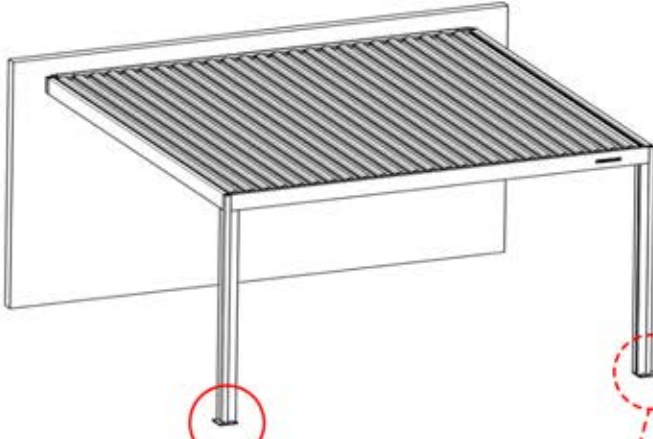

62

PERGOLUX | PERGOLA PRO WALL MOUNTED S4

4 X 5 M / 13' x 16'