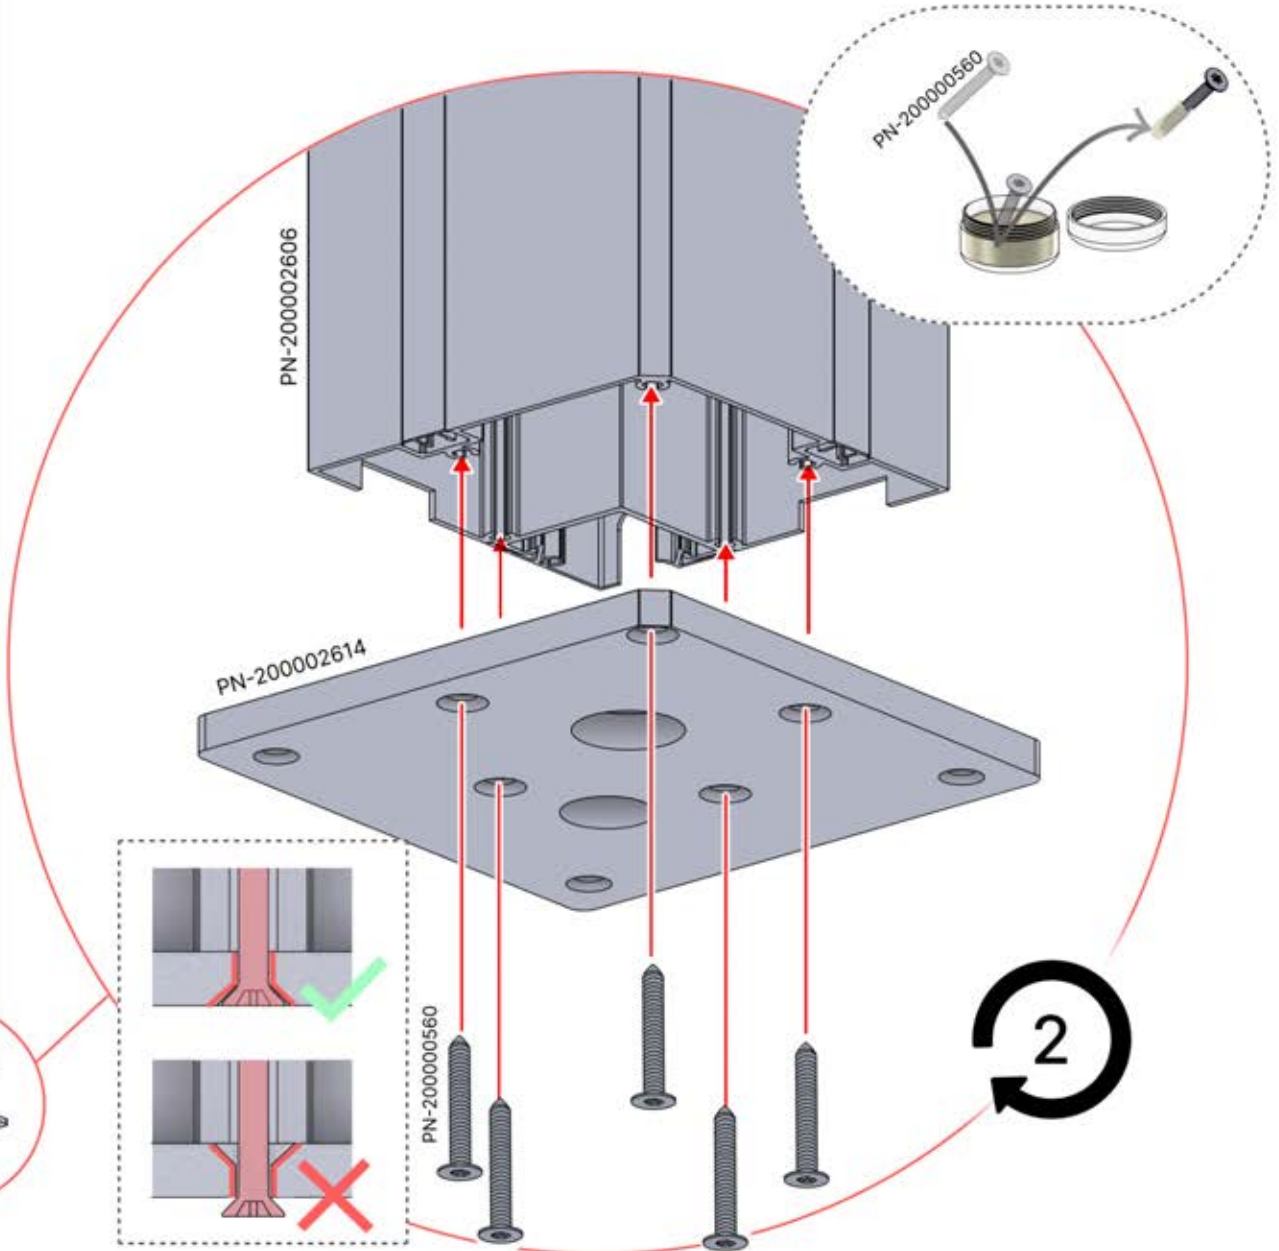

01

ANTHRACITE: C120
WHITE: C122
BLACK: C121

ANTHRACITE: B246
WHITE: B254
BLACK: B250

PN-200002606
2x

PN-200002614
2x

PN-200000560
10x

PN-200002606

PN-200002614

PN-200000560

PN-200000560

2