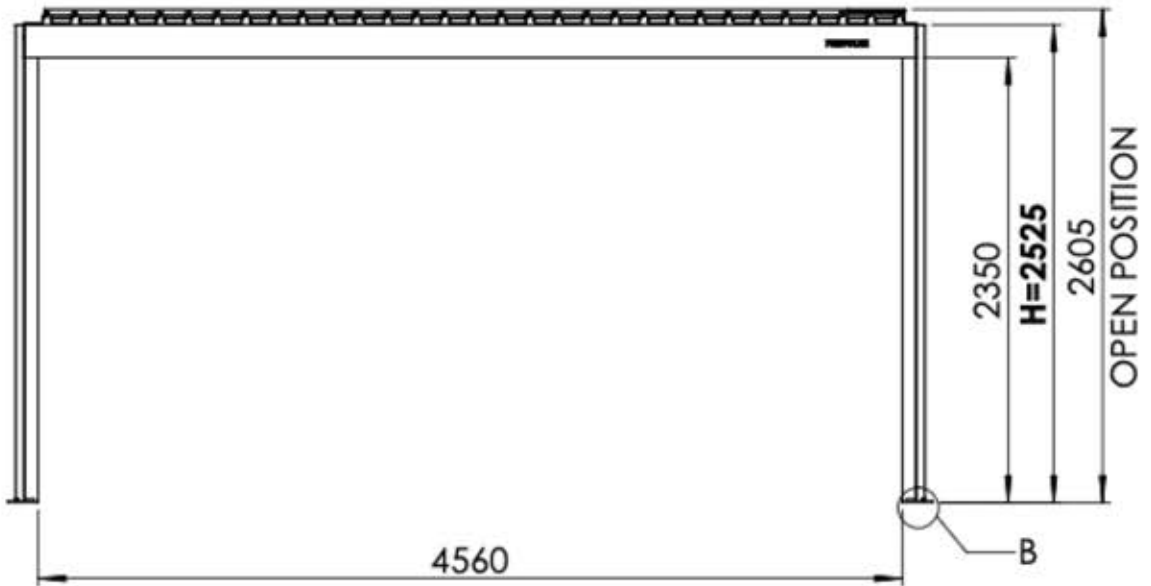

[View Manual](#)

4 x 5 M / 13' x 16'

4 × 5 M / 13' x 16'

INFORMATION

Are you installing a screen, slat wall or glass wall?

It is recommended to remove these Snapfit covers and clips now before installing the pergola.