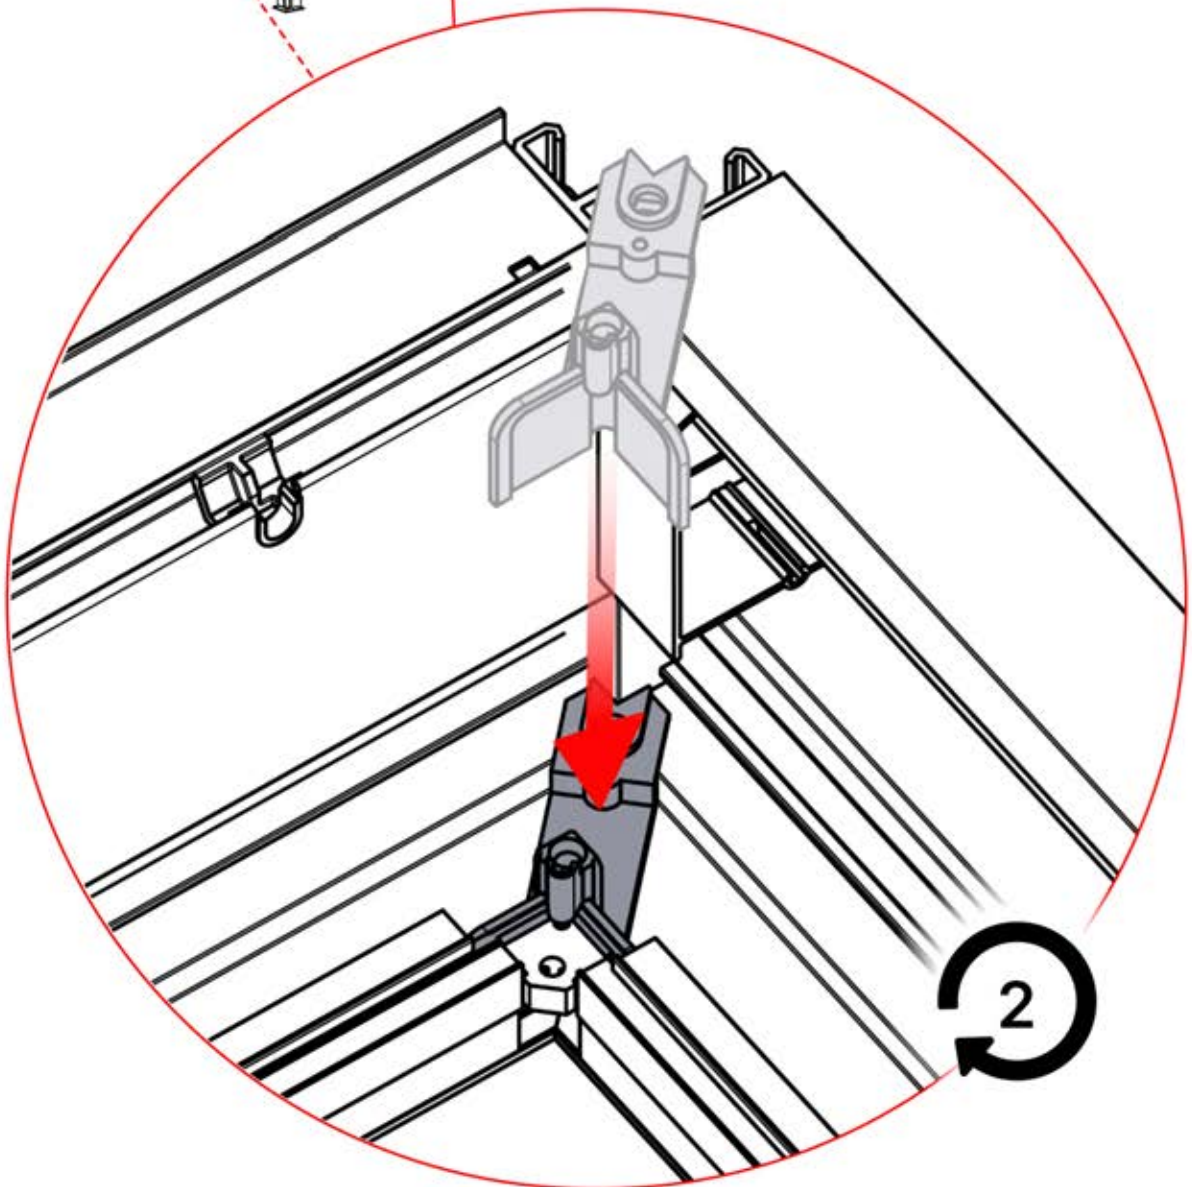

20

4

ANTHRACITE: B246
WHITE: B254
BLACK: B250

PN-200002792

2x