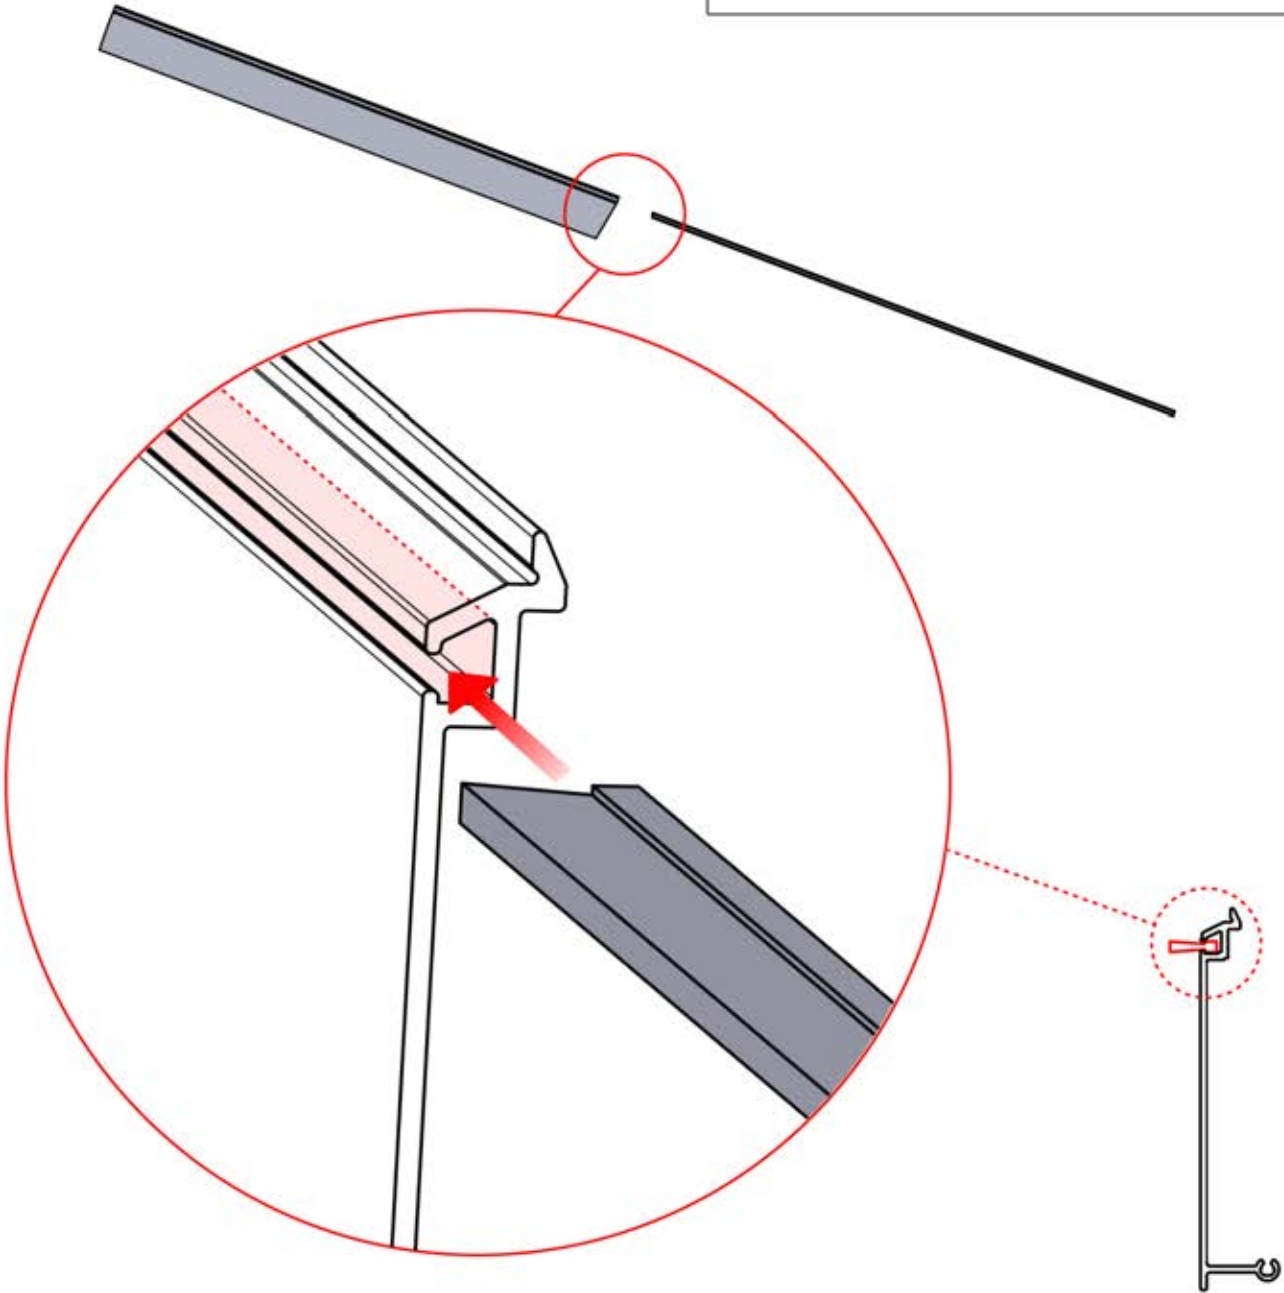

41

!
Route the Matter
Antenna and place it
below the highlighted
part(PN-200002622).

!
Matter Antenna

INFORMATION

5

ANTHRACITE: B263
WHITE: B267
BLACK: B265

PN-200003557
2x

PN-200003036
2x