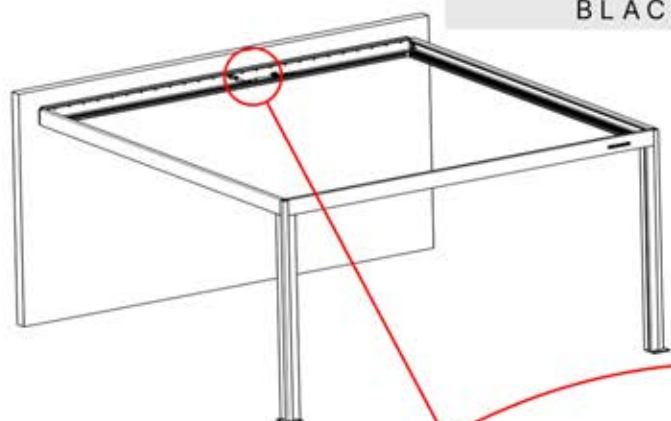

32

7

ELECTRIC MOTOR

4

ANTHRACITE: B246
WHITE: B254
BLACK: B250

PN-200001562
1x

PN-200001946
1x