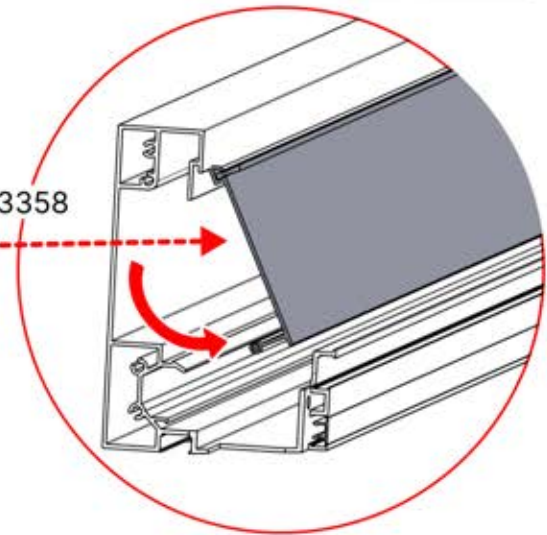

PN-200003358