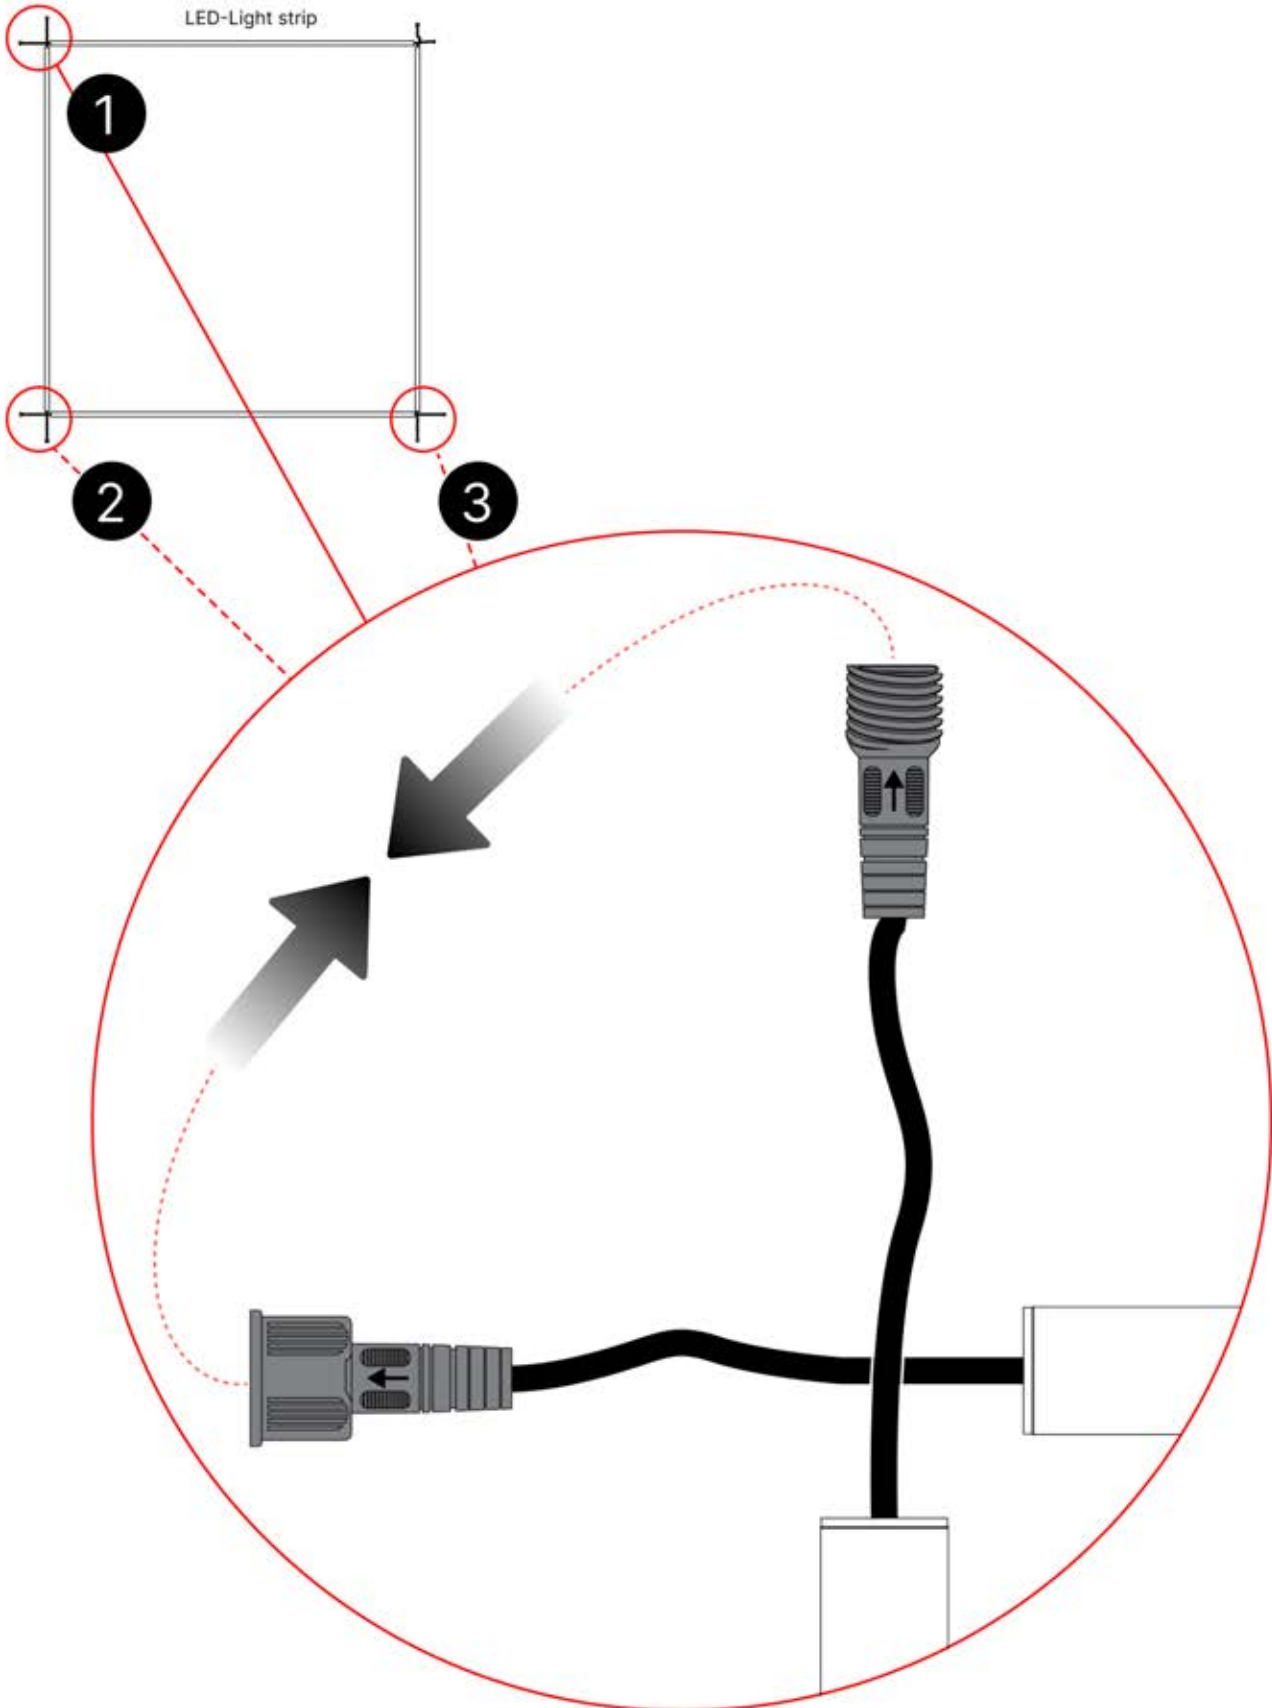

PN-200000571
2x

3.5x8
6 x 5/16"

IMPORTANT INFORMATION

Handle with care.

When installing the light strip, do not pull or bend the wires on both sides with force, as this may cause the solder joints to fall off.

Important! Please watch all the videos before starting the assembly.

The videos contain important information relevant to the assembly process.

INFORMATION

INFORMATION

22

23

Tip: For a smoother LED installation, spray the track with soapy water before mounting.