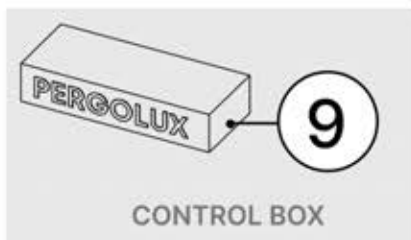

Note: The illustration shows the hole location for a right-corner assembly; if routing from the left corner, drill the hole on the opposite side.

39

!
Control Box can be
installed on
Preferred W BEAM

40

 **Connect grounding wire before connecting to power!**