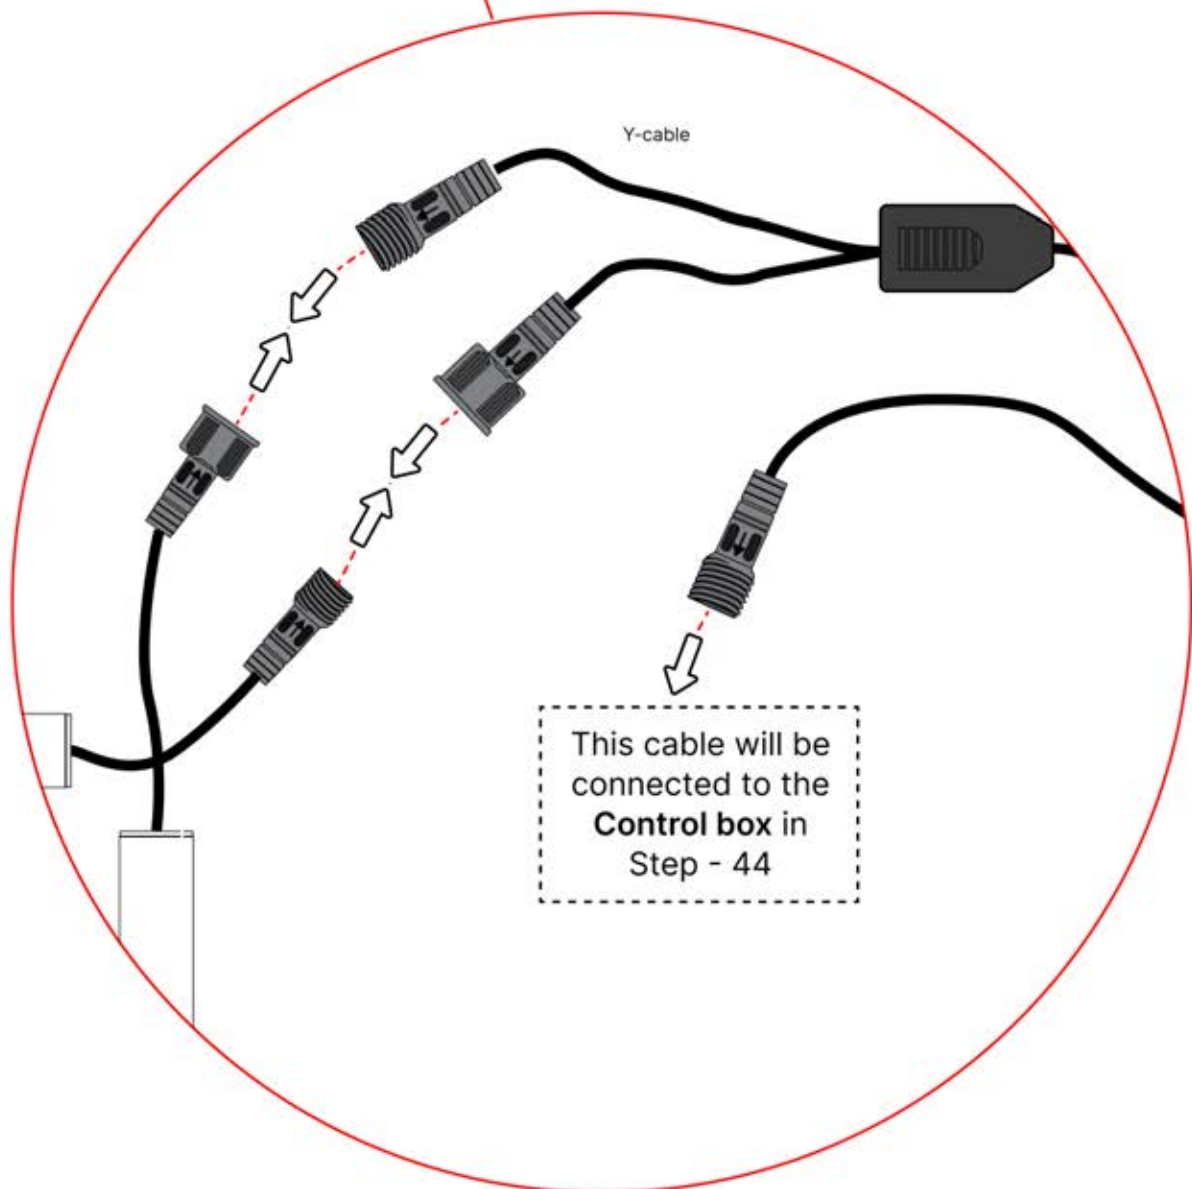

2x

PN-200000571

2x

IMPORTANT INFORMATION

Handle with care.

When installing the light strip, do not pull or bend the wires on both sides with force, as this may cause the solder joints to fall off.

Important! Please watch all the videos before starting the assembly.

The videos contain important information relevant to the assembly process.

IMPORTANT INFORMATION

INFORMATION

28

29

Tip: For a smoother LED installation, spray the track with soapy water before mounting.

30

31