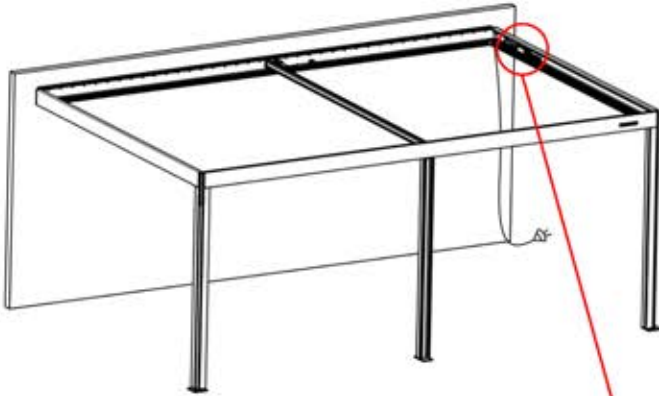

42

!
Power Cable can be
routed through all
the Poles.