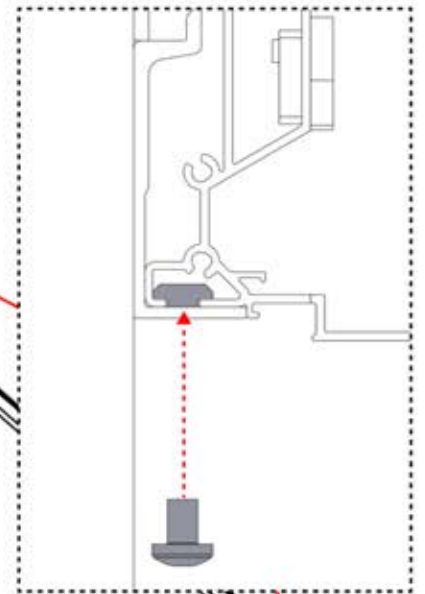

06

4

ANTHRACITE: B247
WHITE: B255
BLACK: B251

PN-200000655

7x

PN-200000655

7