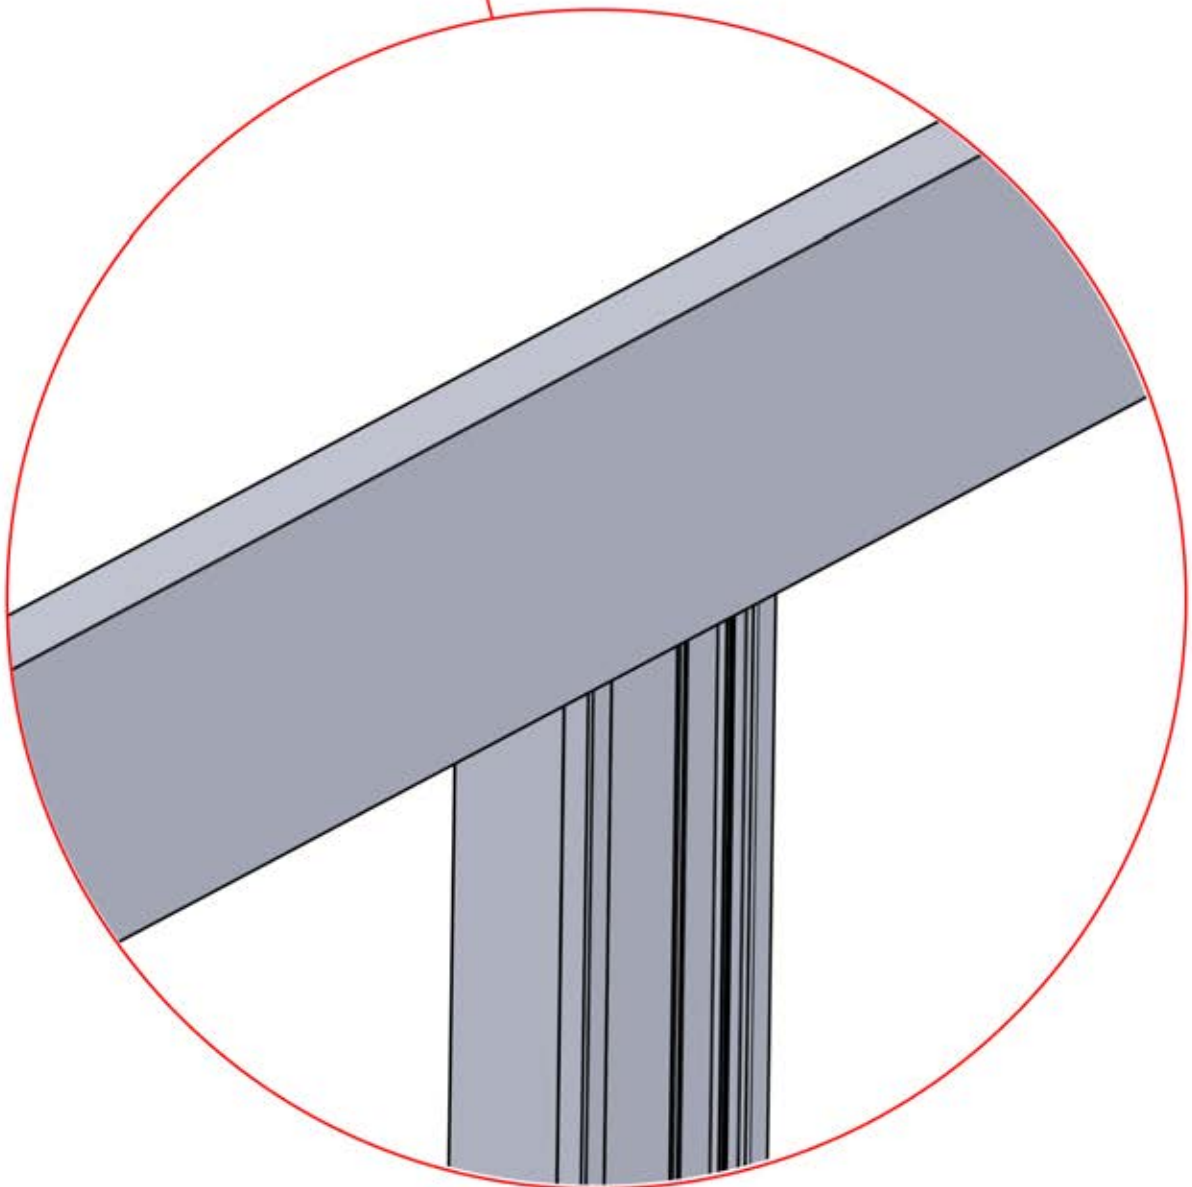

17

x1
FERGOLUX

2

ANTHRACITE: C123
WHITE: C125
BLACK: C124

PN-200002782

1X