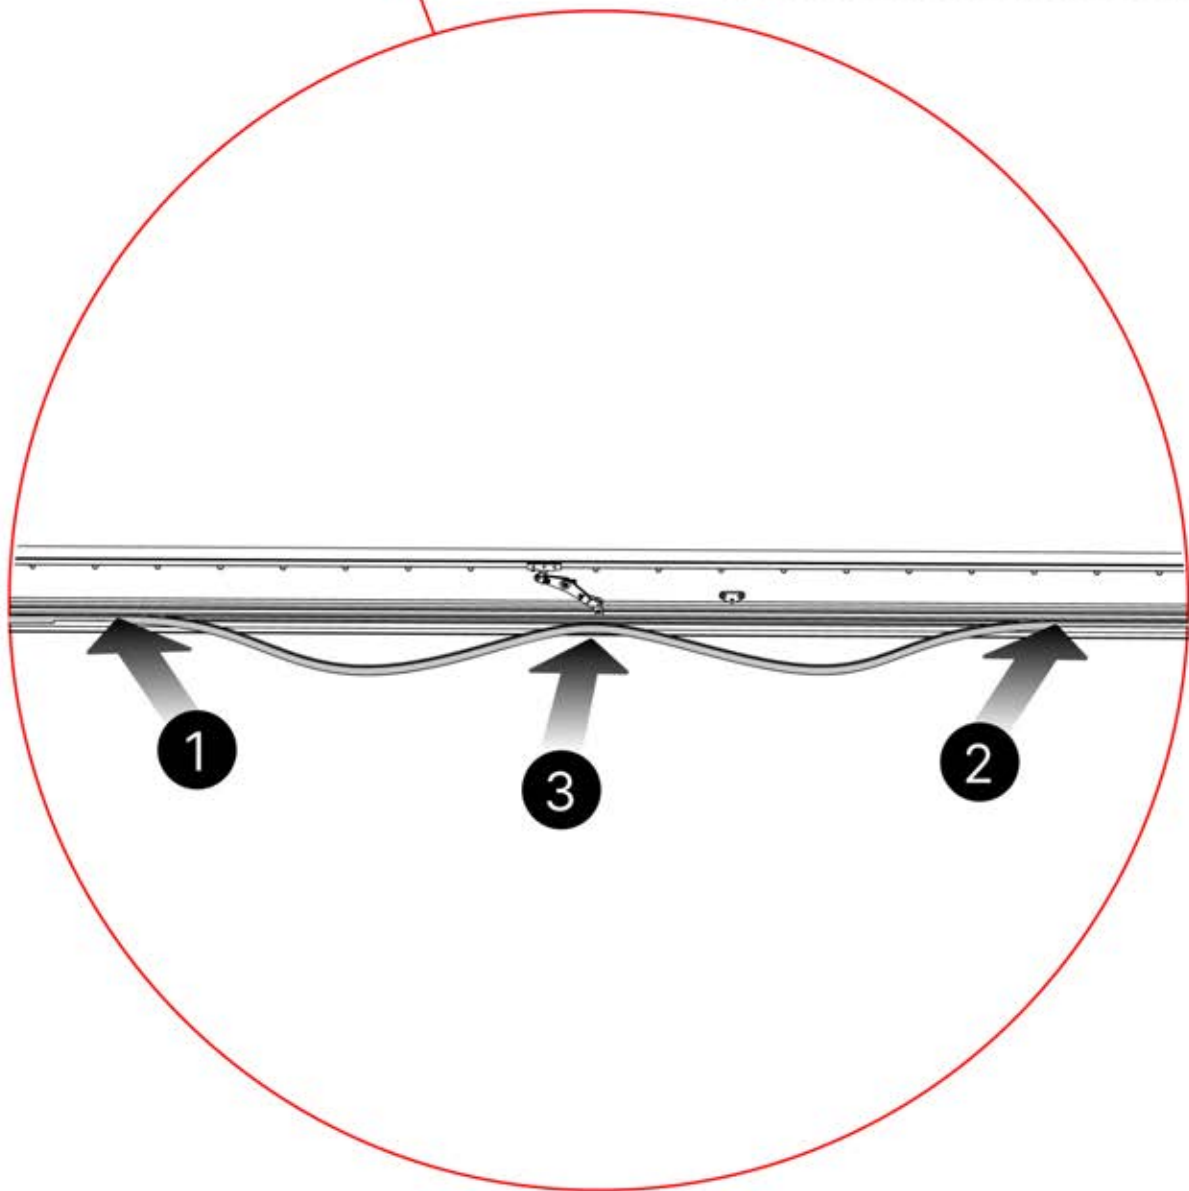

29

Tip: For a smoother LED installation, spray the track with soapy water before mounting.