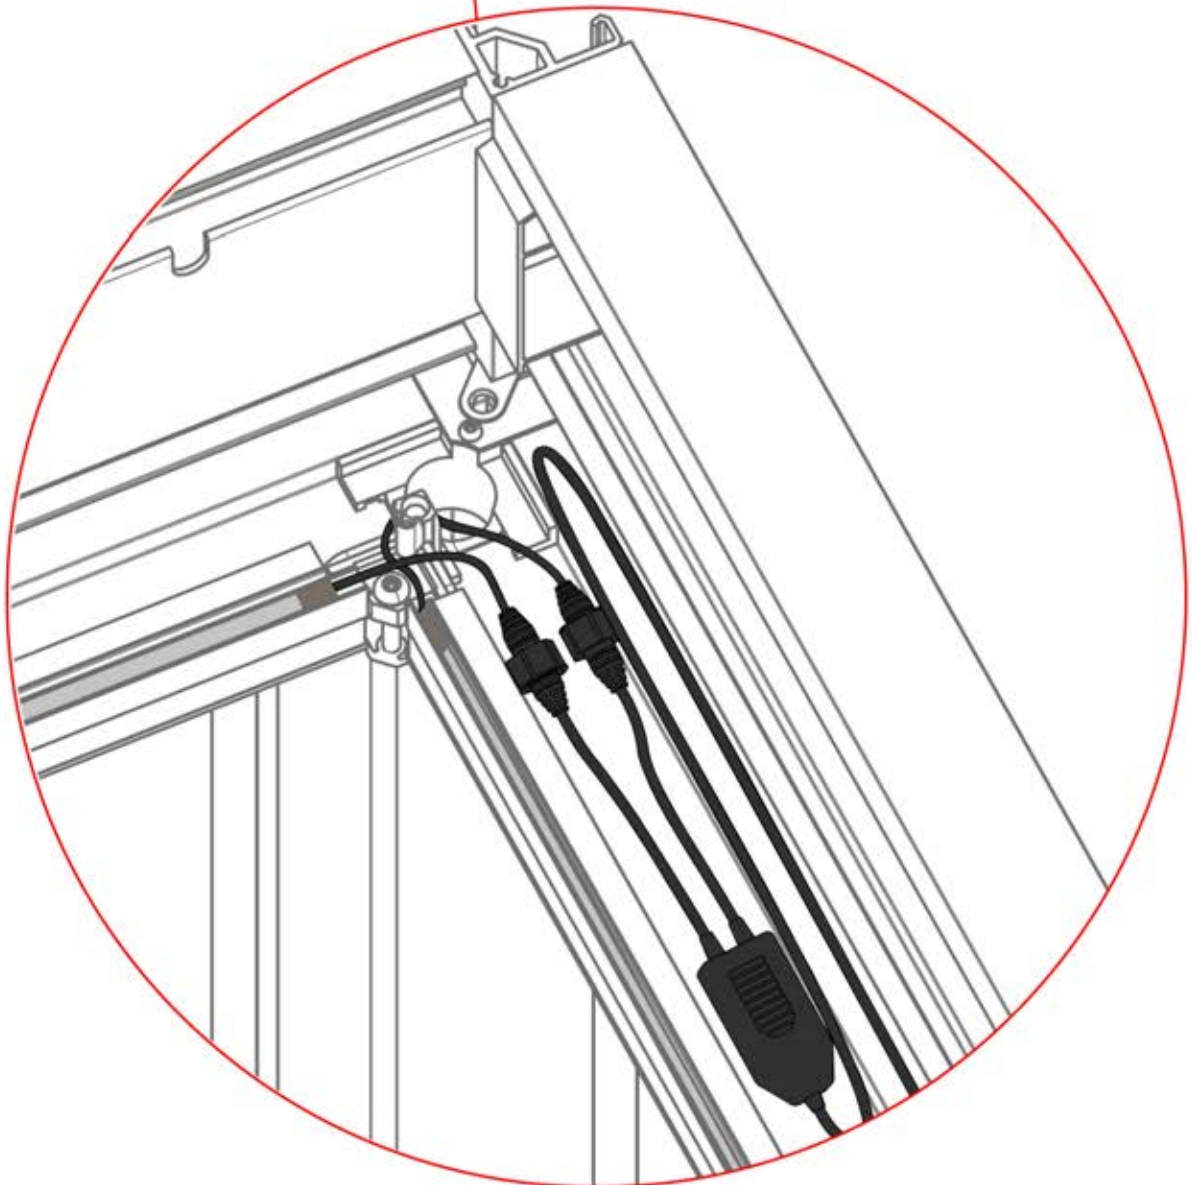

31

PERGOLUX 8
WHITE / RGB LED

Y - cable
1x

This block contains the parts list for step 31. On the left, a rectangular box labeled 'PERGOLUX' is shown with a line pointing to a circle containing the number '8'. Below this is the text 'WHITE / RGB LED'. On the right, a Y-cable with a single connector on one end and two connectors on the other is shown. To its right, the text 'Y - cable' and '1x' is displayed.