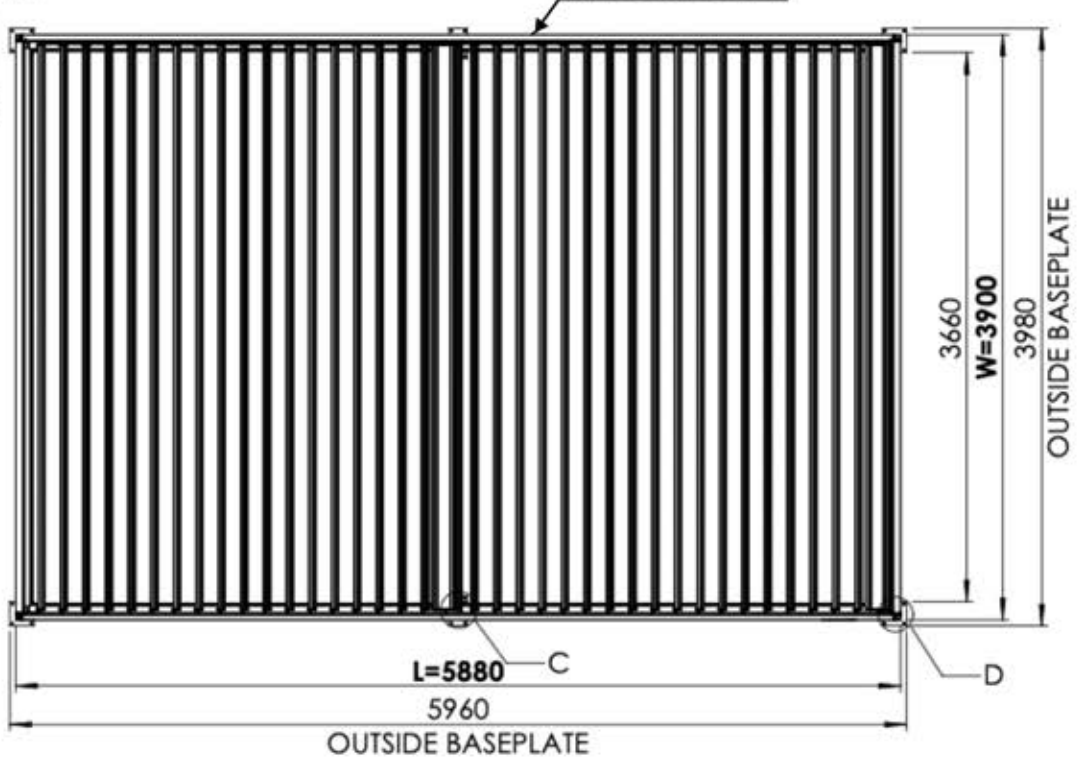

Matter + Smart home can be connected at anytime by simply scanning the QR code provided

CONTROL BOX

[View Manual](#)

4 × 6 M

4 × 6 M

**LOUVER
DRAIN
SLOPE**

MOTOR

INFORMATION