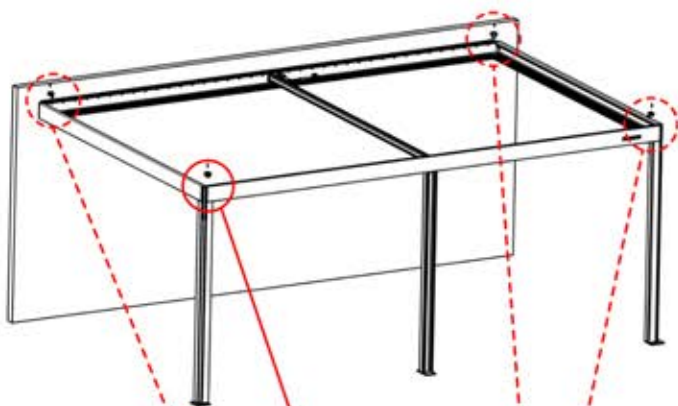

33

4

ANTHRACITE: B247
WHITE: B255
BLACK: B251

PN-200002625

4x

PN-200000960

4x