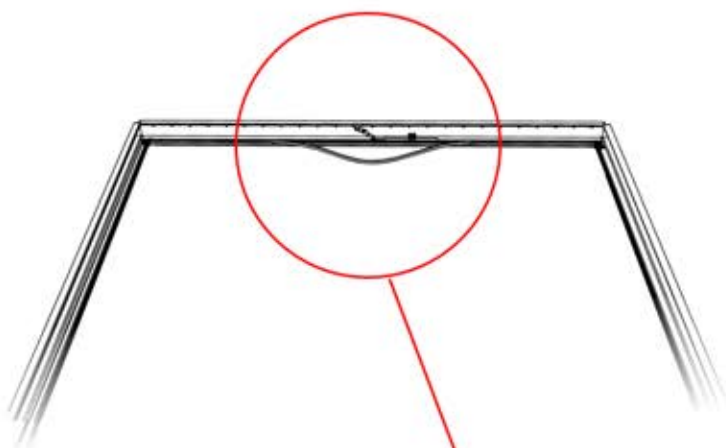

2x

PN-200000571

2x

IMPORTANT INFORMATION

Handle with care.

When installing the light strip, do not pull or bend the wires on both sides with force, as this may cause the solder joints to fall off.

Important! Please watch all the videos before starting the assembly.

The videos contain important information relevant to the assembly process.

IMPORTANT INFORMATION

INFORMATION

28

29

Tip: For a smoother LED installation, spray the track with soapy water before mounting.

30

31