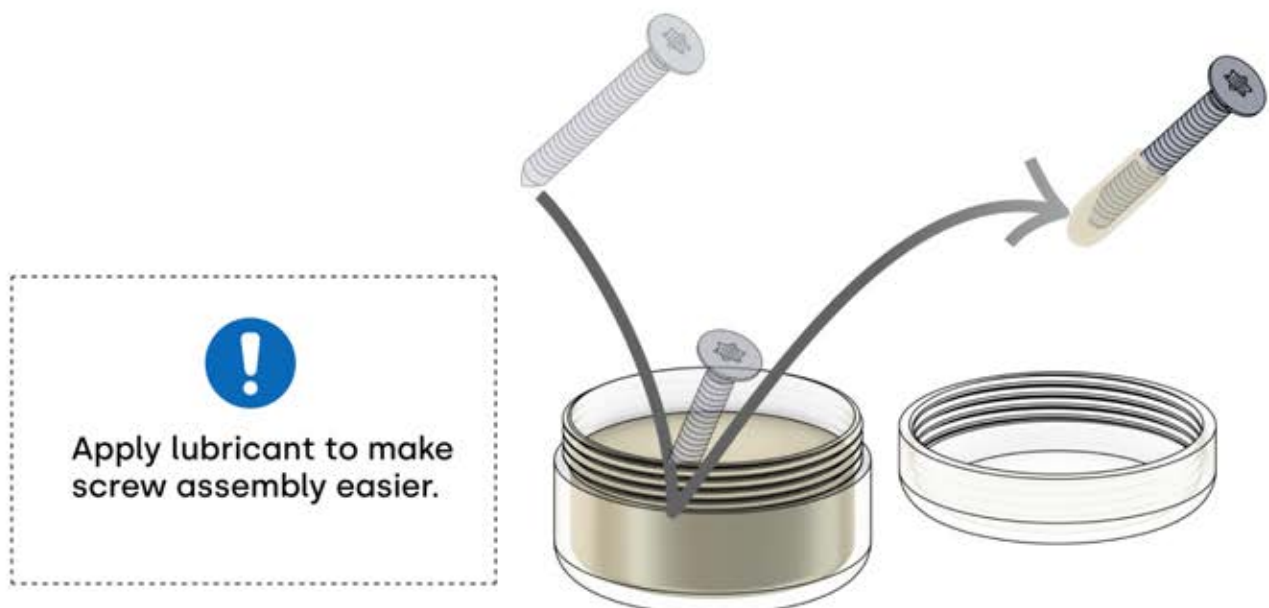

x

SHOP

PERGOLUX

INFORMATION

All screws from **PERGOLUX** are made of stainless steel, ensuring durability and resistance to rust. To prevent damage to screws, follow these guidelines:

- **DO NOT OVERTIGHTEN:** Apply appropriate force to avoid stripping the threads.
- **CHOOSE THE CORRECT TOOL:** Use the proper screwdriver or bit to avoid damaging the screw head.
- **ENSURE PROPER USE:** With correct installation, screws will maintain their integrity and functionality over time.
- **USE LUBRICATION:** Apply lubricant to make screw assembly easier.