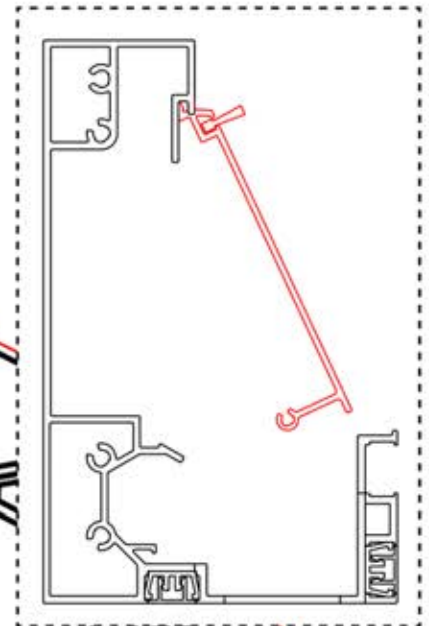

48

5

ANTHRACITE: B263
WHITE: B267
BLACK: B265