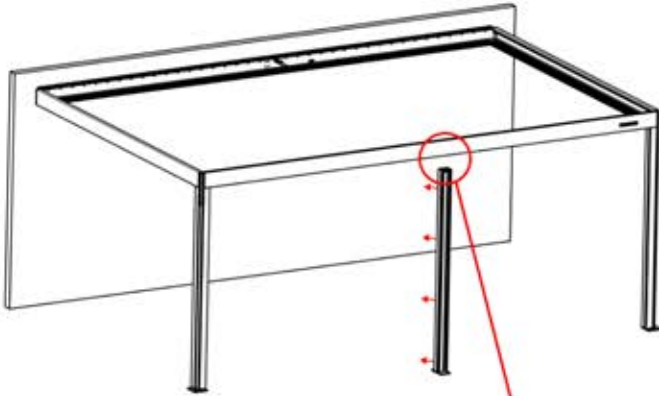

17

x1
FERGOLUX

2

ANTHRACITE: C123
WHITE: C125
BLACK: C124

PN-200002782

1X