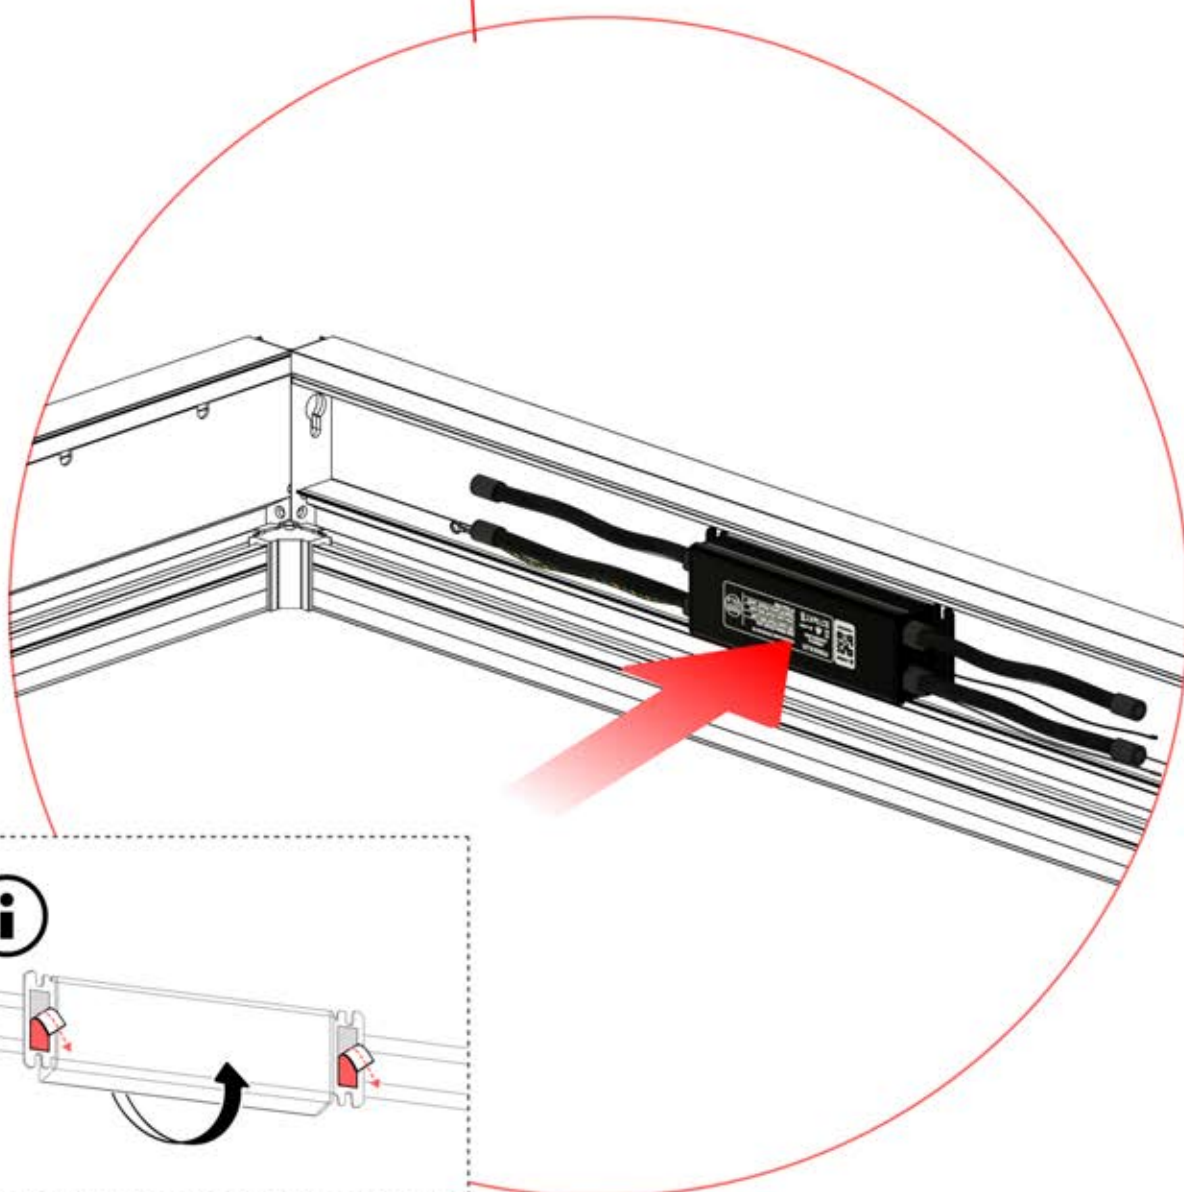

!
Control Box can be
installed on
Preferred W BEAM