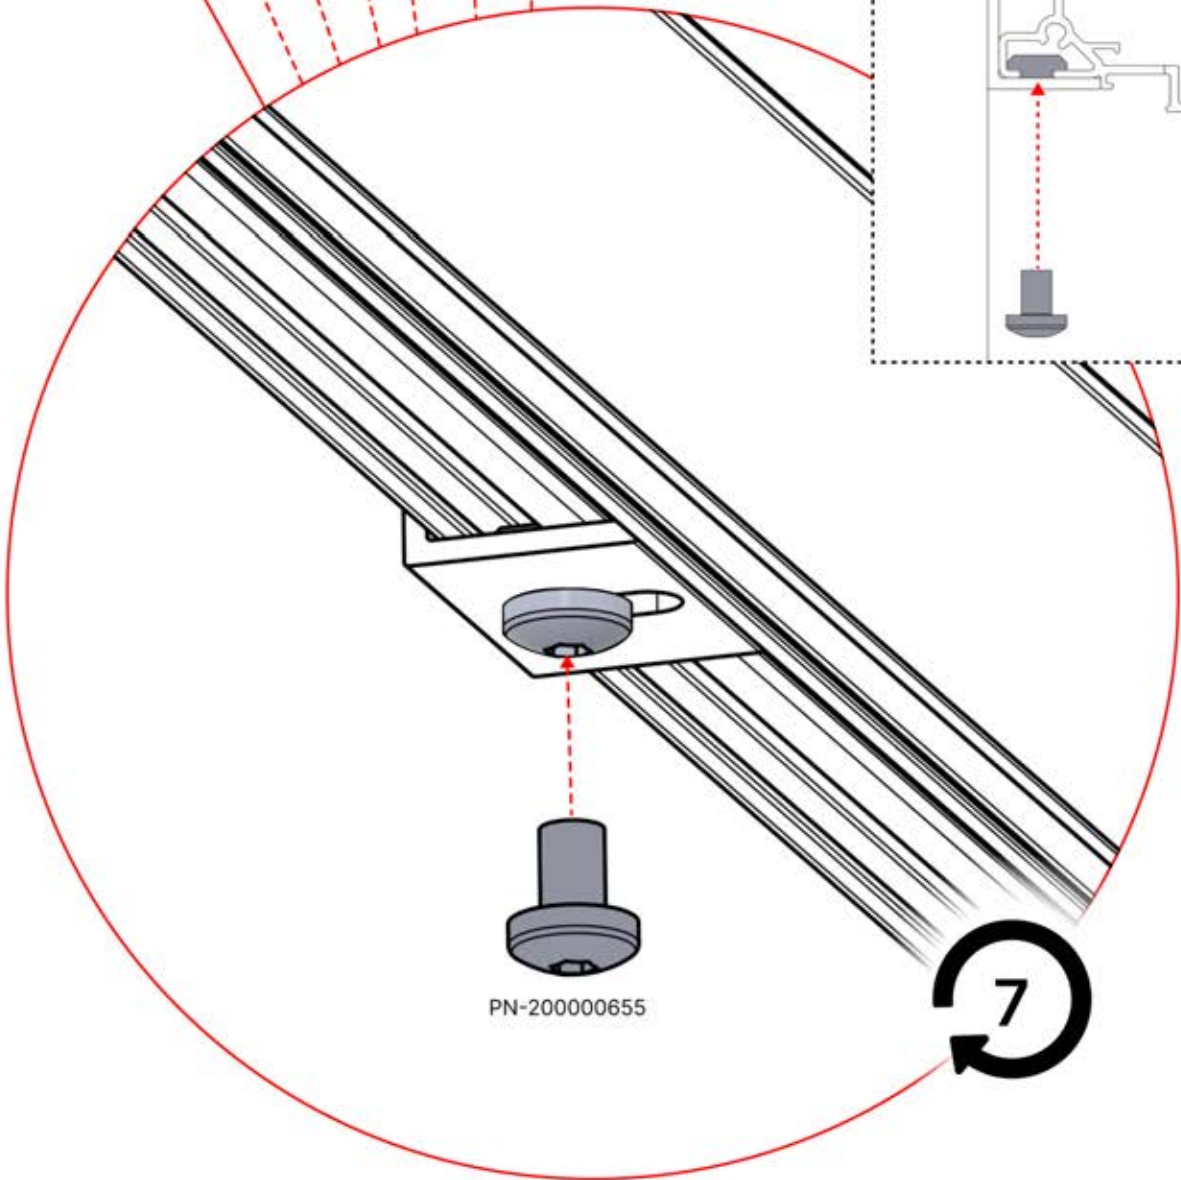

06

4

ANTHRACITE: B247
WHITE: B255
BLACK: B251

PN-200000655

7x

PN-200000655

7