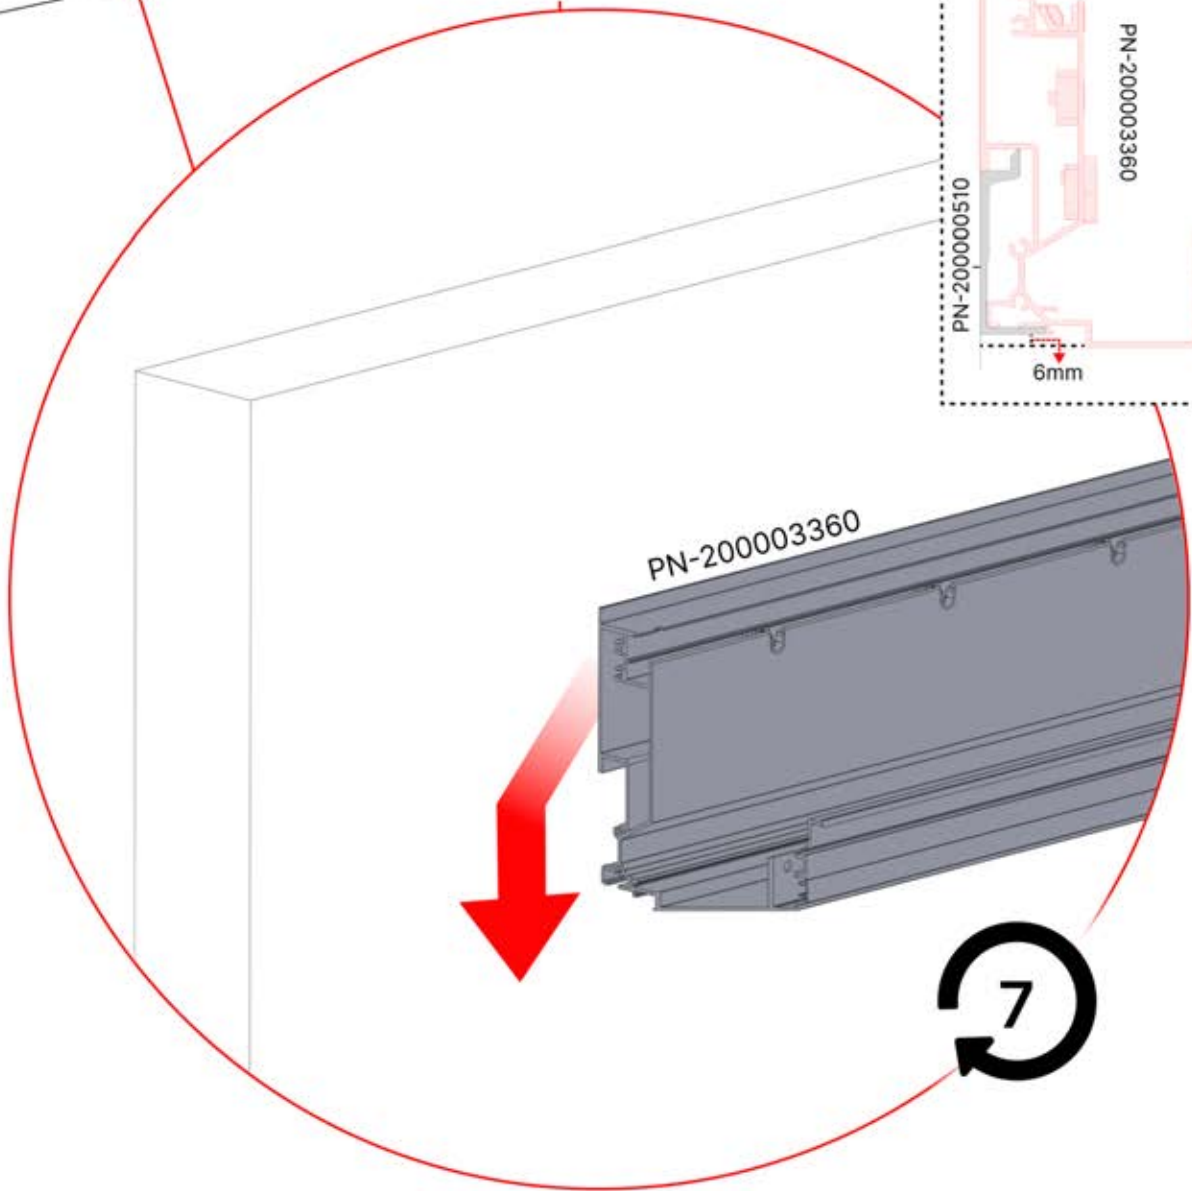

5400 mm

x10

Install the first and last wall mount brackets (PN-200000510) 3000 mm apart. Position the remaining brackets in between, ensuring they are evenly distributed.

2356 mm
92 3/4"

04

4

ANTHRACITE: B247
WHITE: B255
BLACK: B251