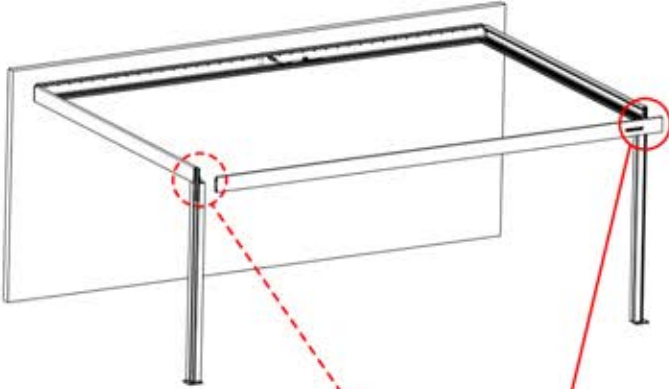

15

4

ANTHRACITE: B247
WHITE: B255
BLACK: B251