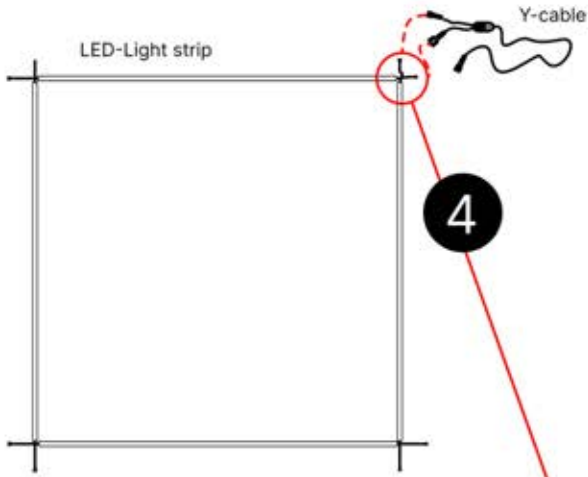

INFORMATION