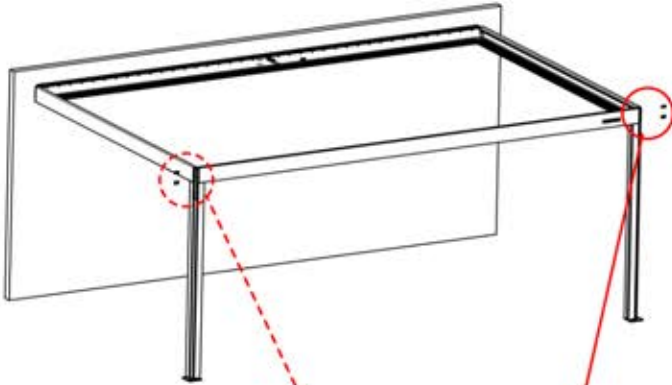

15

4

ANTHRACITE: B247
WHITE: B255
BLACK: B251

16

4

ANTHRACITE: B247
WHITE: B255
BLACK: B251

PN-200000568
8X

17