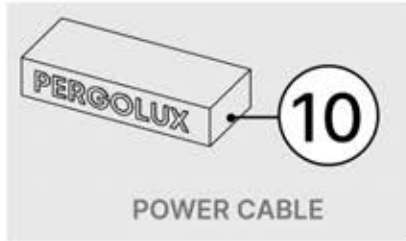

42

!
Power Cable can be
routed through all
the Poles.