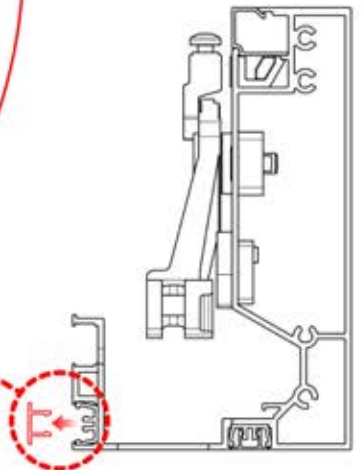

INFORMATION

Are you installing a heater, fan or LED lights?

It is recommended to remove both snap-fit covers from the beam now.

Cover and clips

PN-200000512
SnapFIT COVER CLIP

SnapFIT cover

PN-200003360

INFORMATION