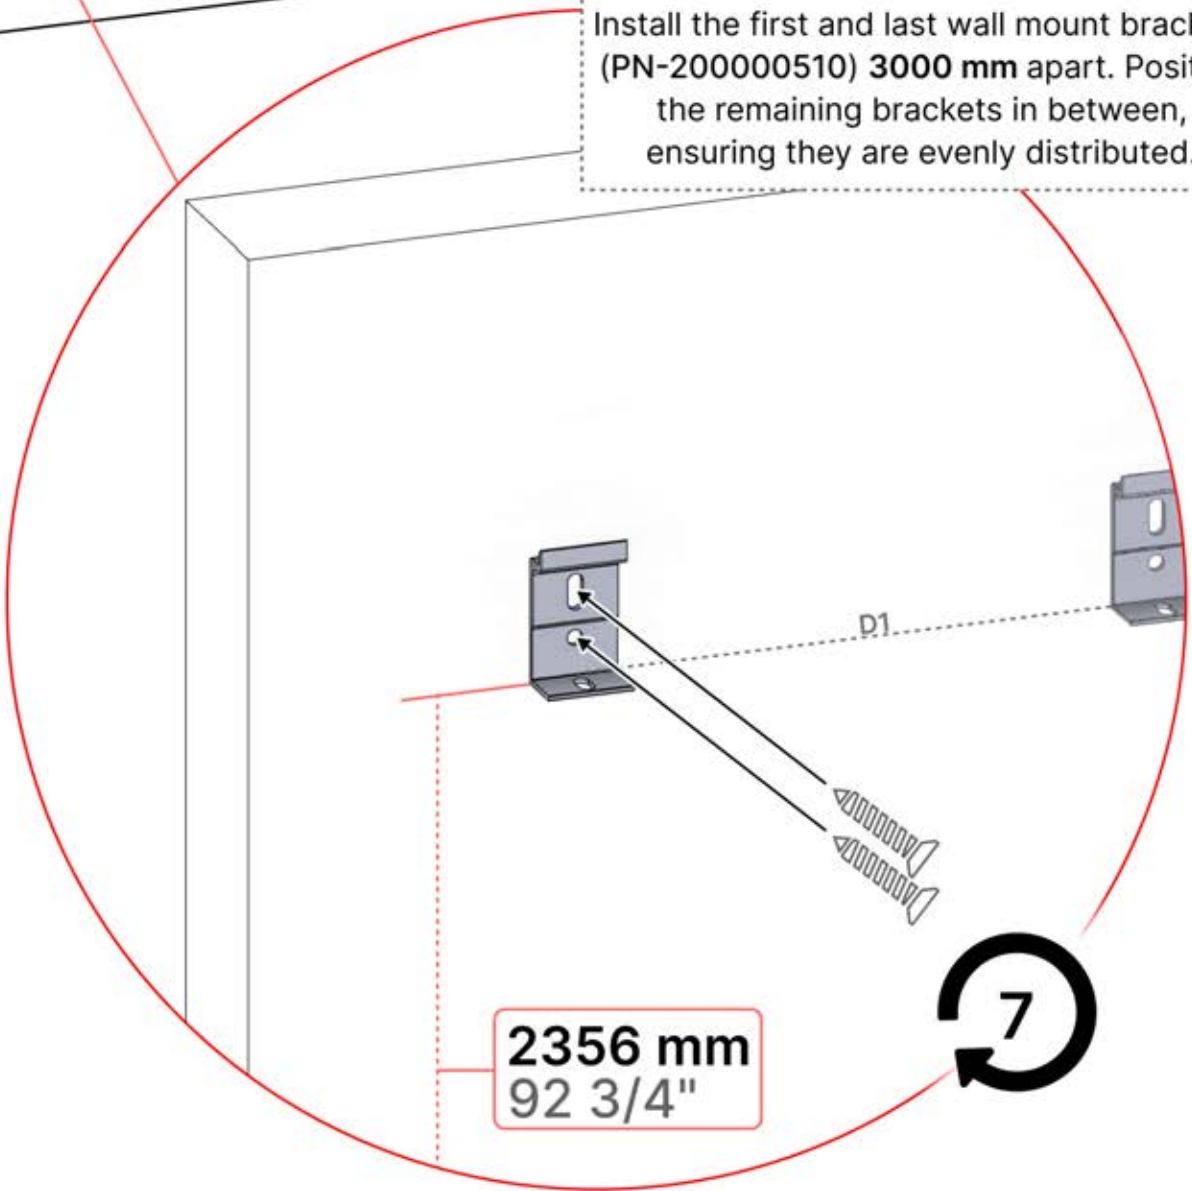

5400 mm

x10

Install the first and last wall mount brackets (PN-200000510) 3000 mm apart. Position the remaining brackets in between, ensuring they are evenly distributed.

2356 mm
92 3/4"

04

4

ANTHRACITE: B247
WHITE: B255
BLACK: B251