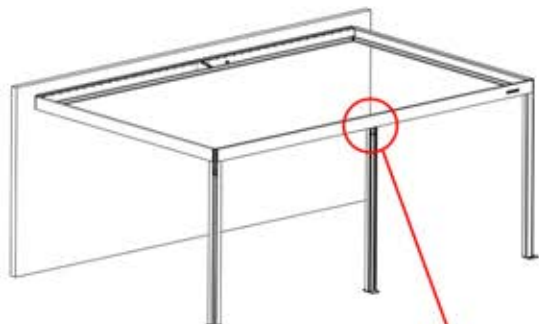

18

x1
FERGOLUX

2

ANTHRACITE: C123
WHITE: C125
BLACK: C124

PN-200000826
3x