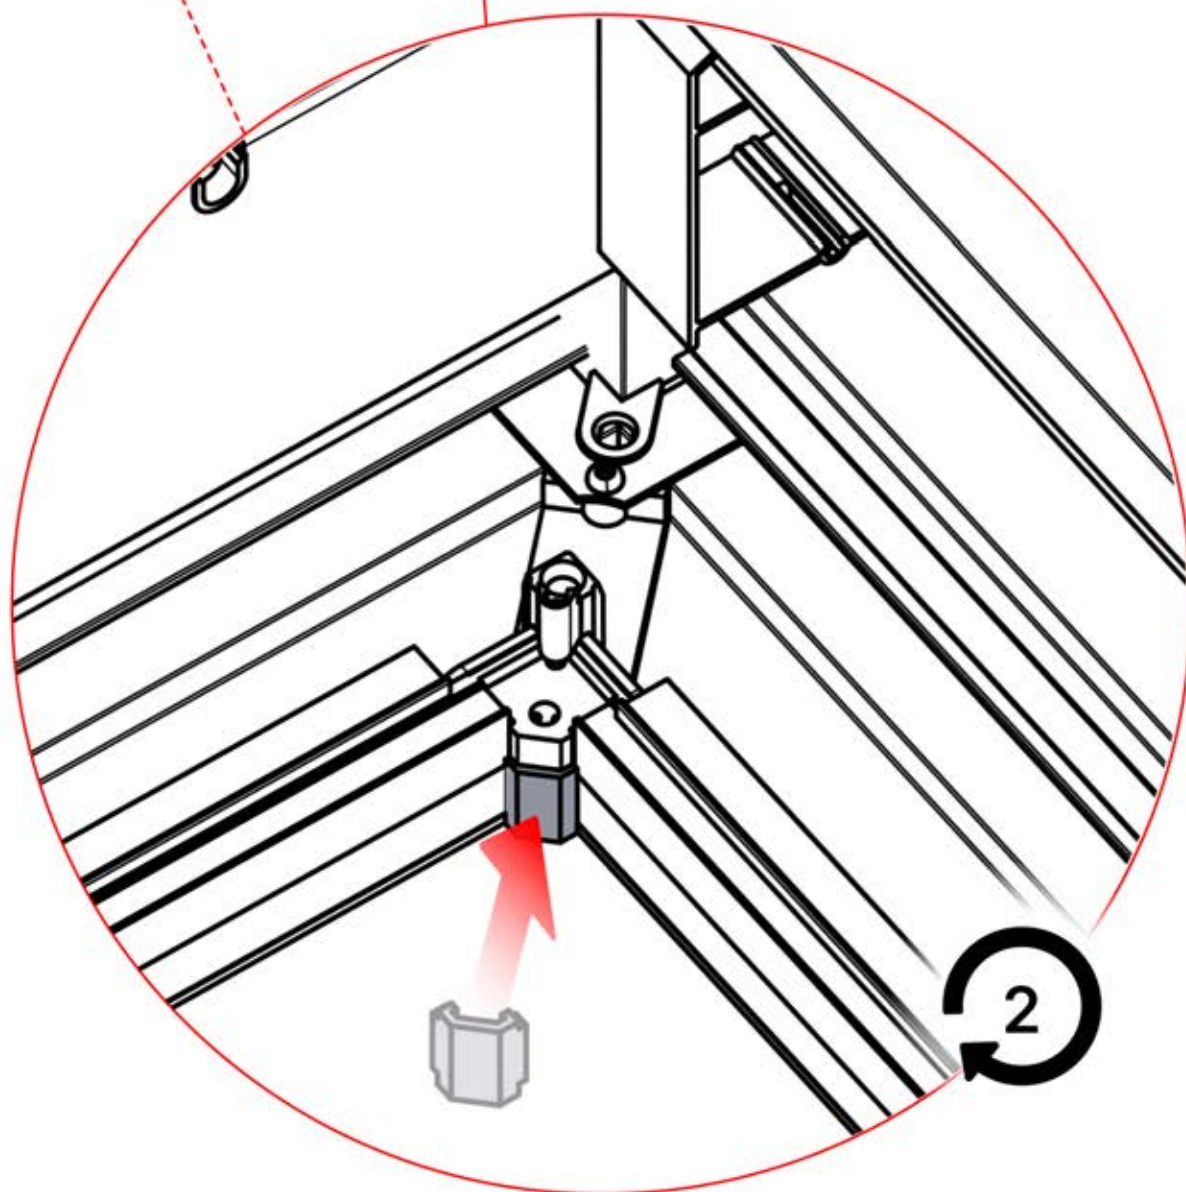

32

4

ANTHRACITE: B247
WHITE: B255
BLACK: B251

PN-20000516
2x