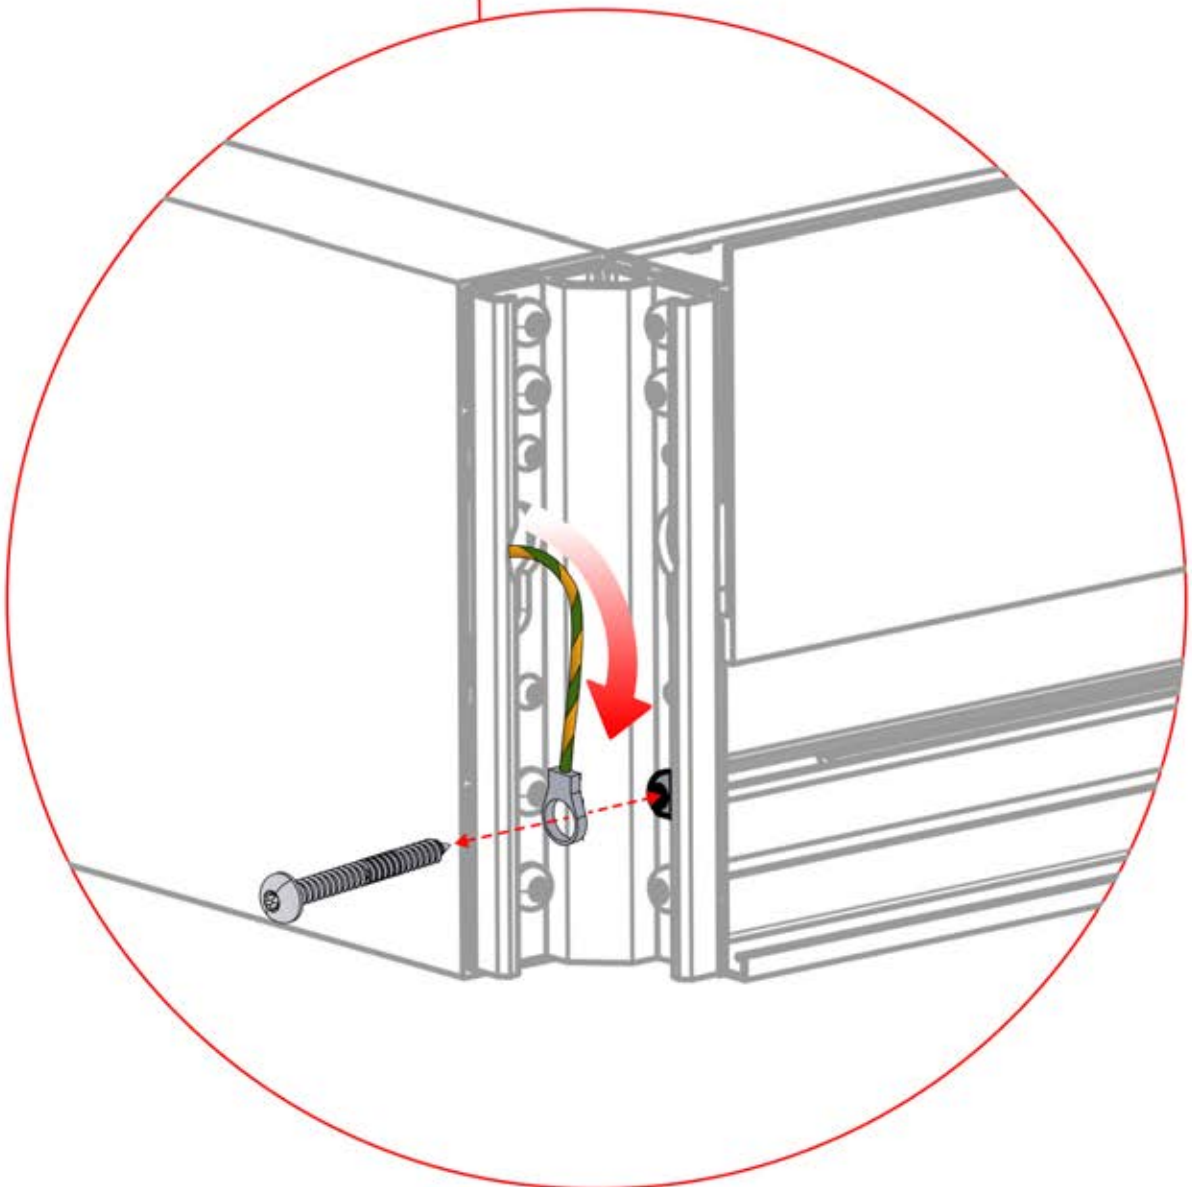

Connect grounding wire before connecting to power!

GROUNDING