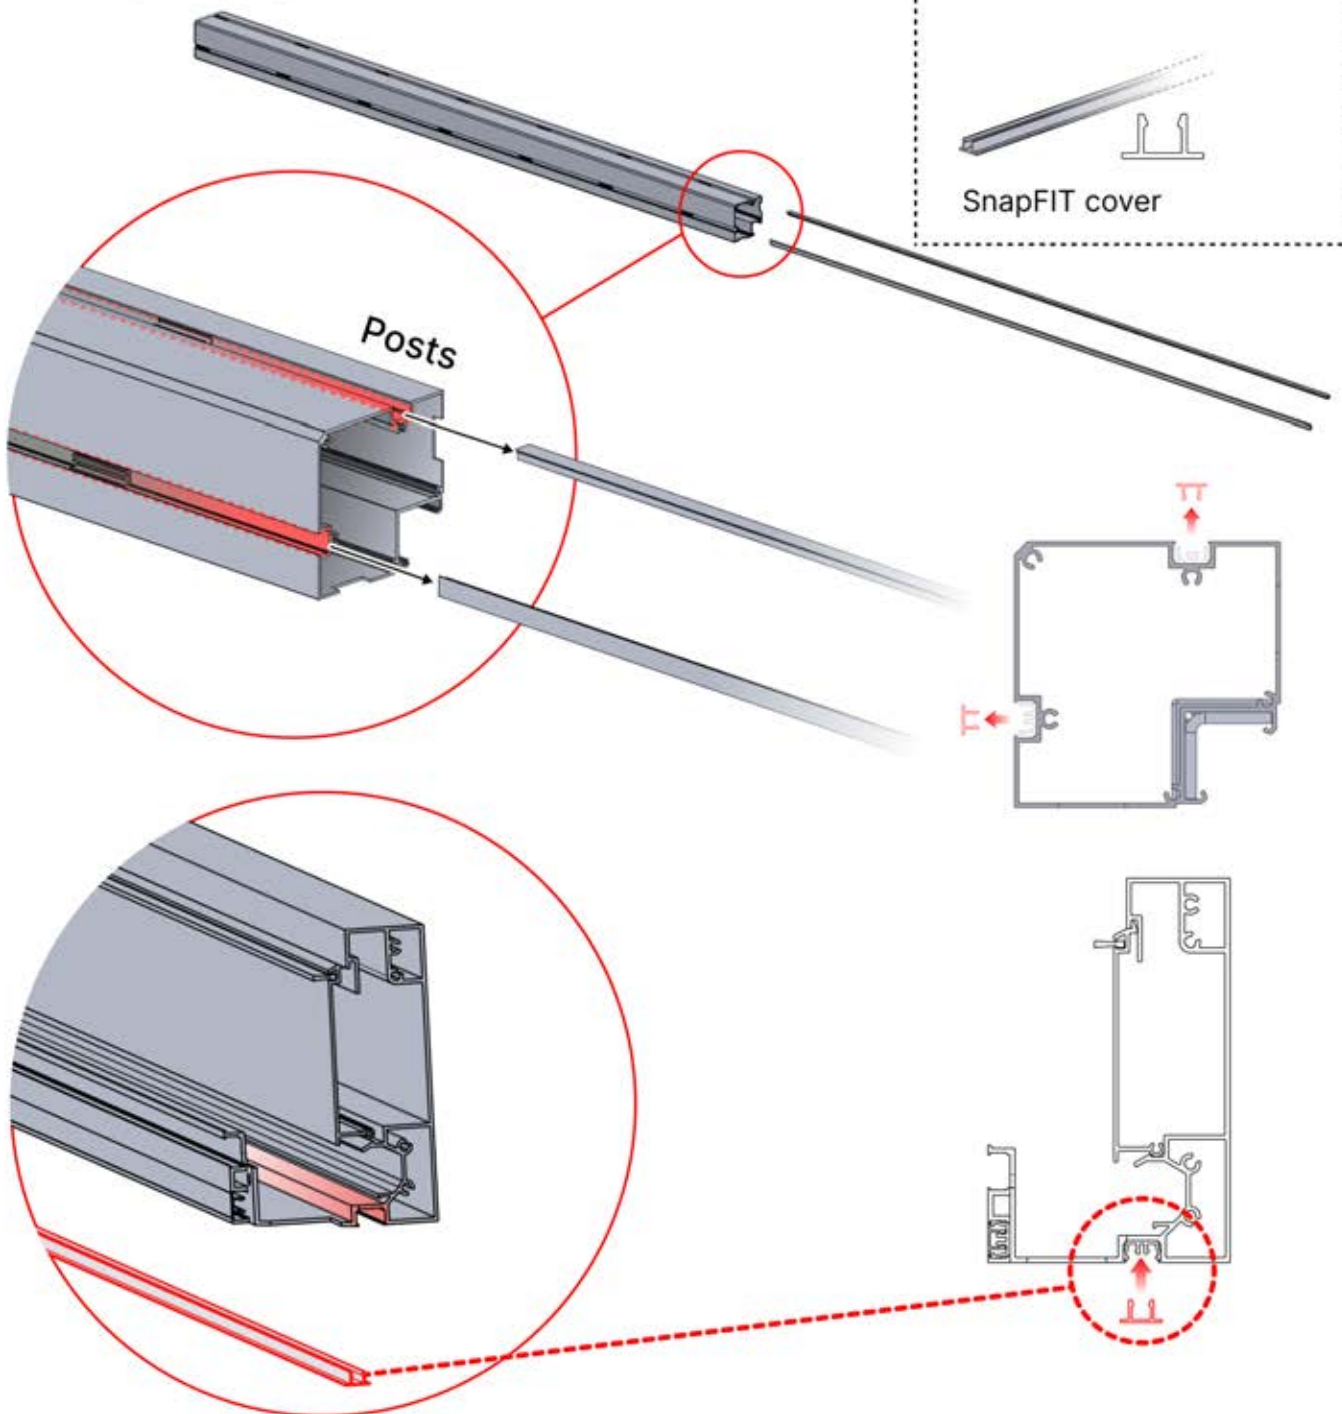

Matter + Smart home can be connected at anytime by simply scanning the QR code provided

CONTROL BOX

[View Manual](#)

4 × 6 M

4 × 6 M

**LOUVER
DRAIN
SLOPE**

MOTOR

INFORMATION

Are you installing a screen, slat wall or glass wall?

It is recommended to remove these Snapfit covers and clips now before installing the pergola.

Cover and clips

PN-200000512
SnapFIT cover clip

SnapFIT cover