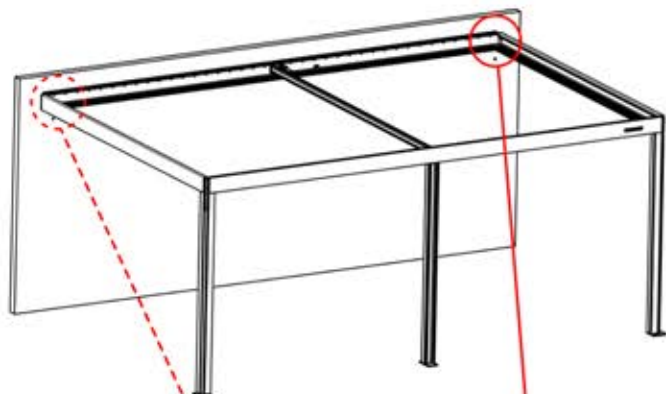

32

4

ANTHRACITE: B247
WHITE: B255
BLACK: B251

PN-20000516
2x