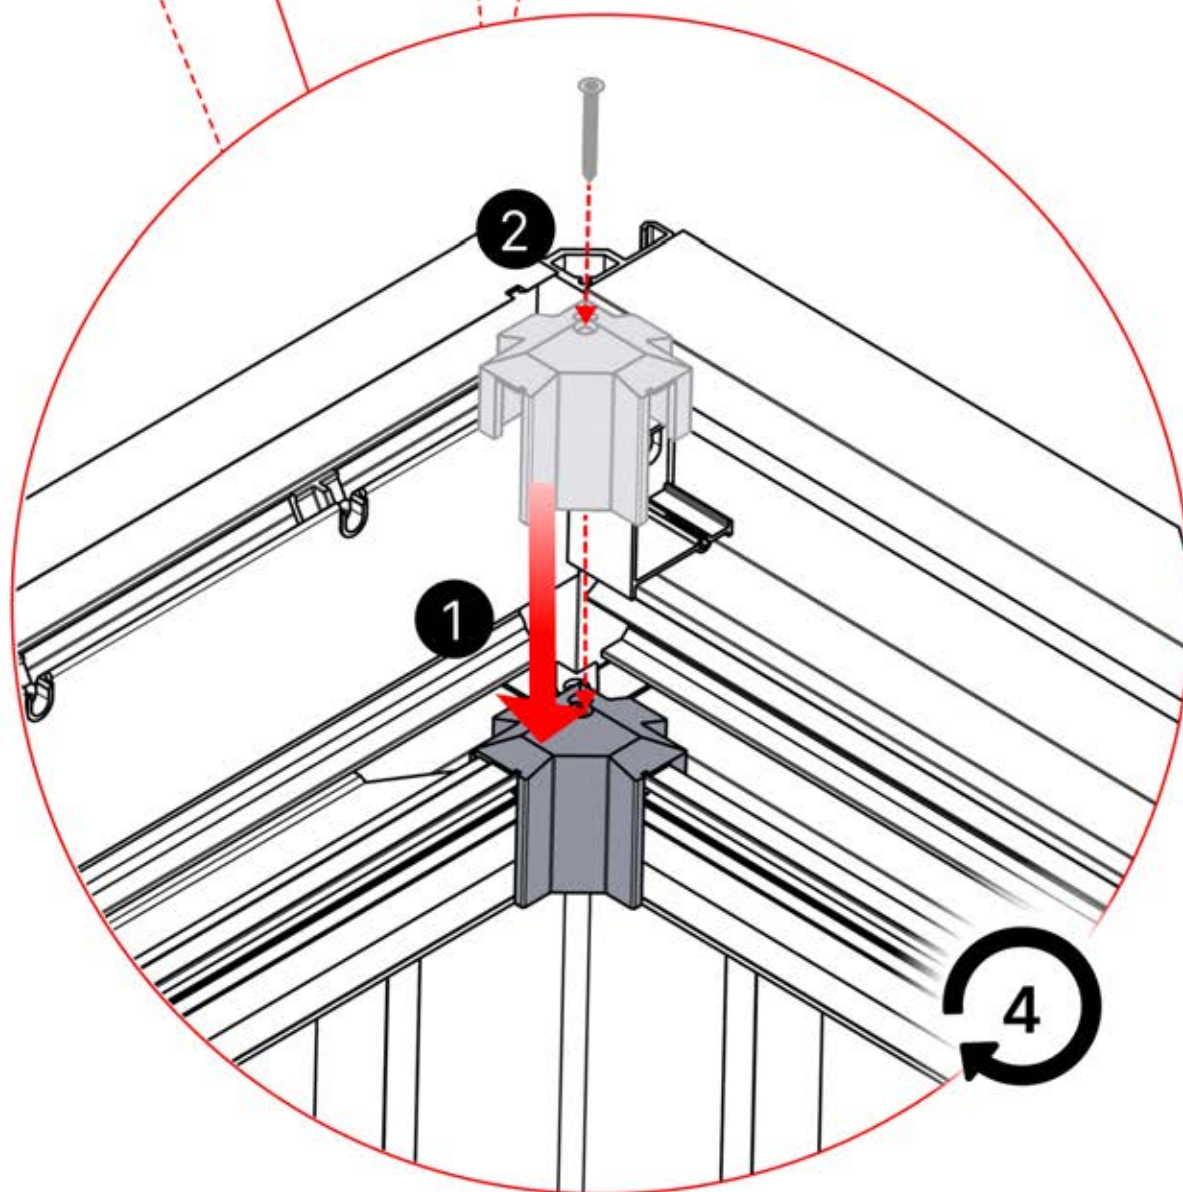

33

4

ANTHRACITE: B247
WHITE: B255
BLACK: B251

PN-200002625

4x

PN-200000960

4x