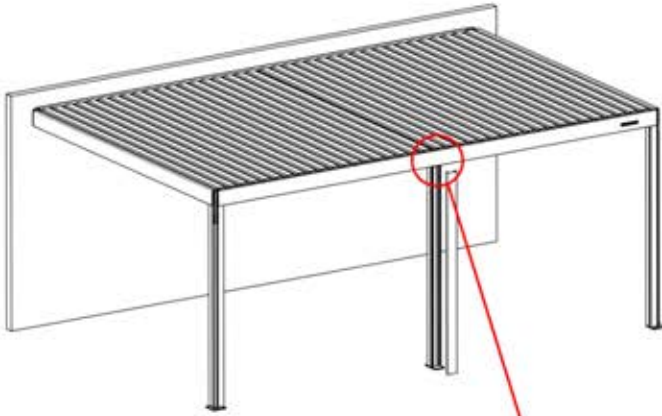

4

ANTHRACITE: B247
WHITE: B255
BLACK: B251

64

x1
PERGOLUX

2

ANTHRACITE: C123
WHITE: C125
BLACK: C124

PN-200002783
1X

65