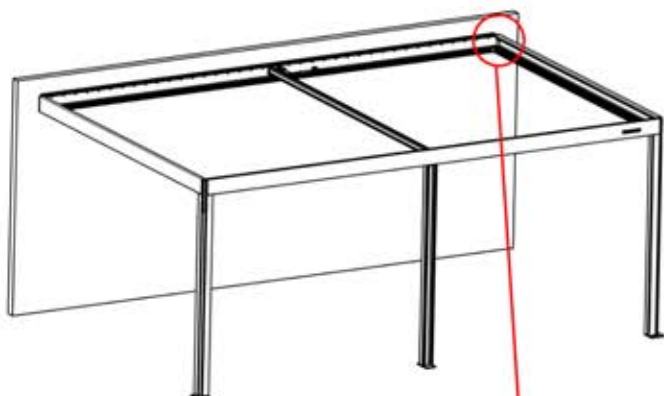

39

!
Control Box can be
installed on
Preferred W BEAM