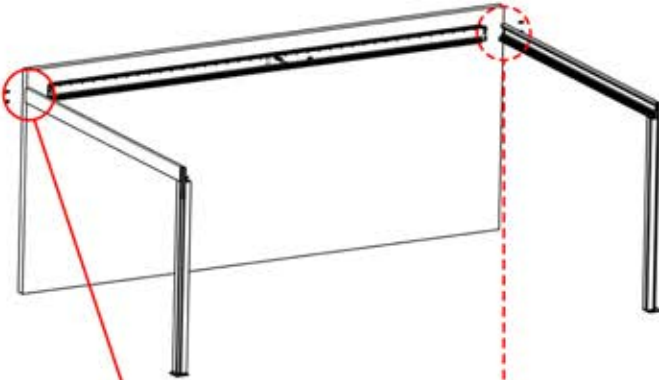

13

x7
PERGOLUX

4

ANTHRACITE: B247
WHITE: B255
BLACK: B251

PN-20000568
8x