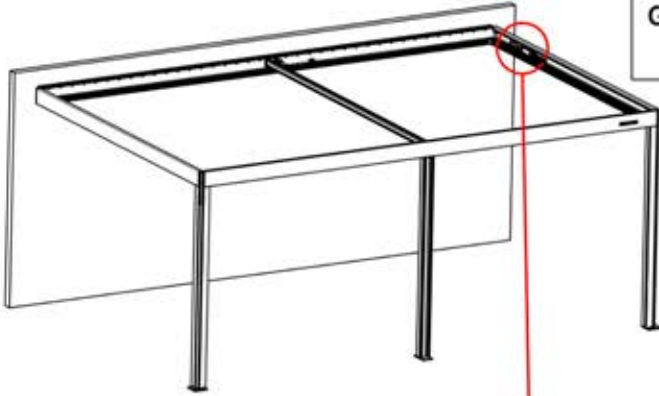

Connect grounding wire before connecting to power!

GROUNDING