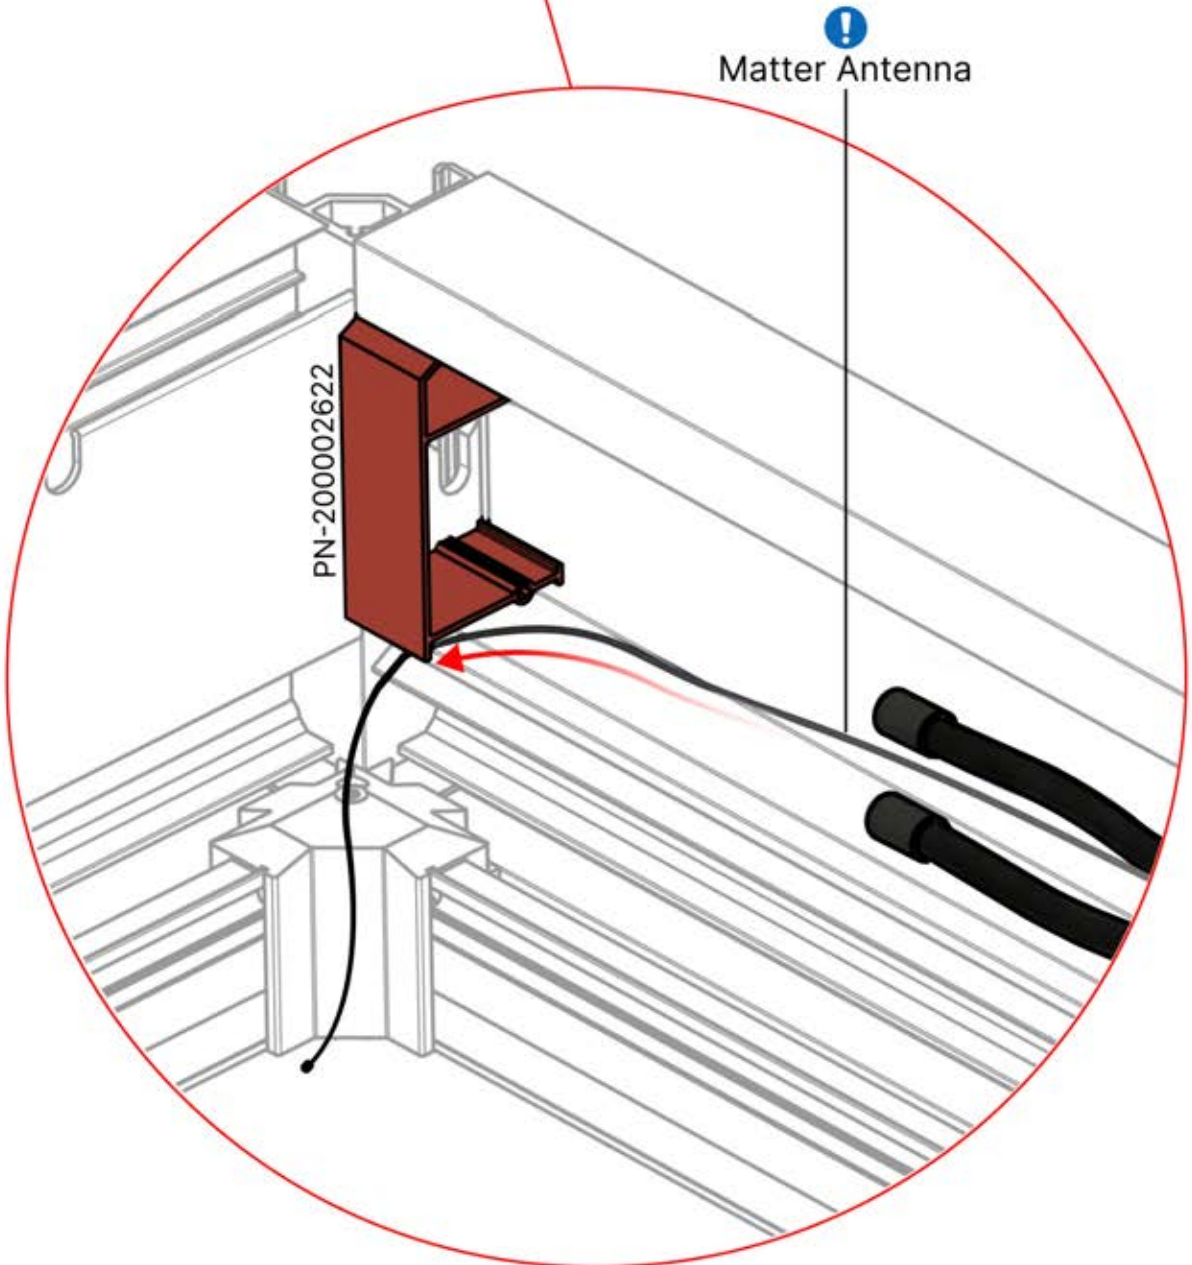

If you are going to install a heater, do it now.

Follow the instructions in the heater assembly manual.

2

It's time to PAIR the motor and LED lights to the pergola control box.

Follow the instruction in the assembly manual.

46

 <p>CONTROL BOX</p>	S4	PN-200002683 5x
<p>! Keep the Matter Antenna wire free and do not tie them with LED and Motor wire</p>		PN-200002684 10x

47

!
Route the Matter
Antenna and place it
below the highlighted
part(PN-200002622).