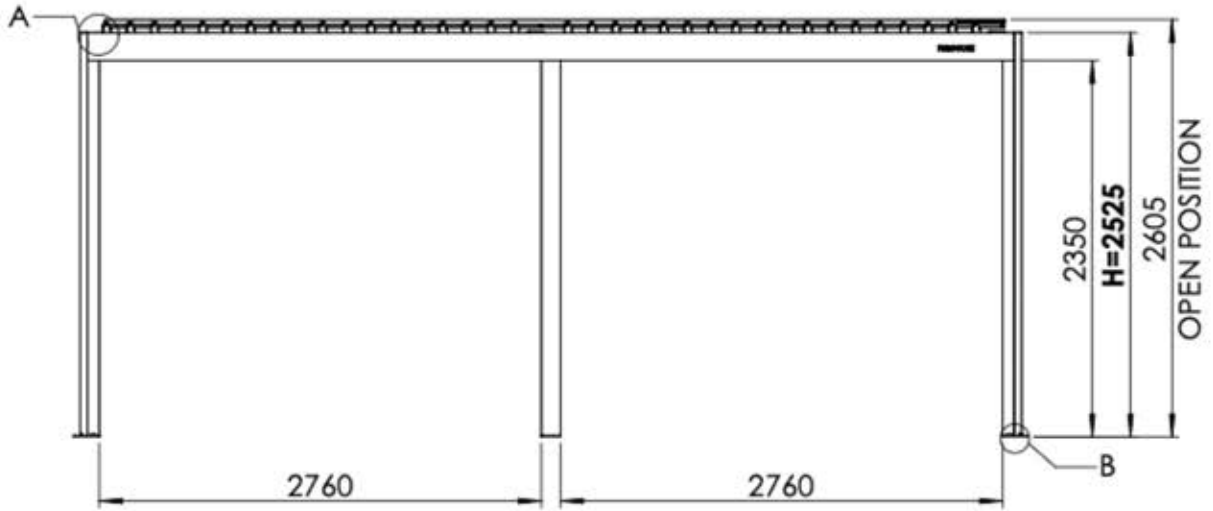

4 × 6 M

**LOUVER
DRAIN
SLOPE**

MOTOR