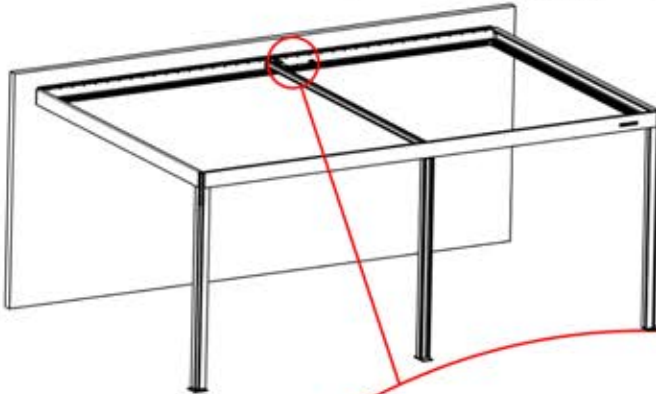

4

ANTHRACITE: B247
WHITE: B255
BLACK: B251

PN-200001562
1x

PN-200001946
1x

INPUTS AND OUTPUTS

INFORMATION

If you are planning to route the power cable through the rear corners, drill a **10 mm** diameter hole in the corner cover (**PN-200003324**) as illustrated. This allows the cable to pass through during installation in step 65.