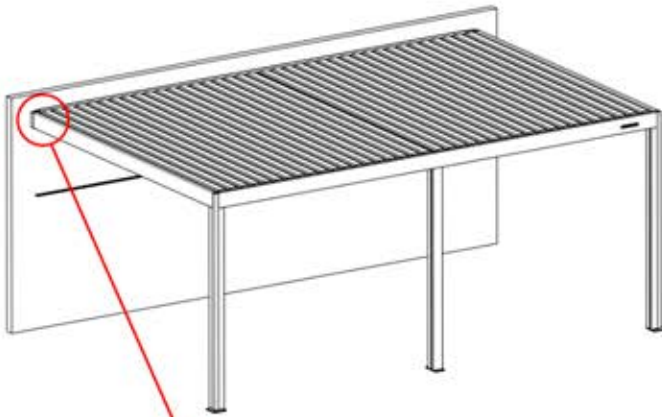

68

x1
PERGOLUX

4

ANTHRACITE: B247
WHITE: B255
BLACK: B251

PN-200003334
1x