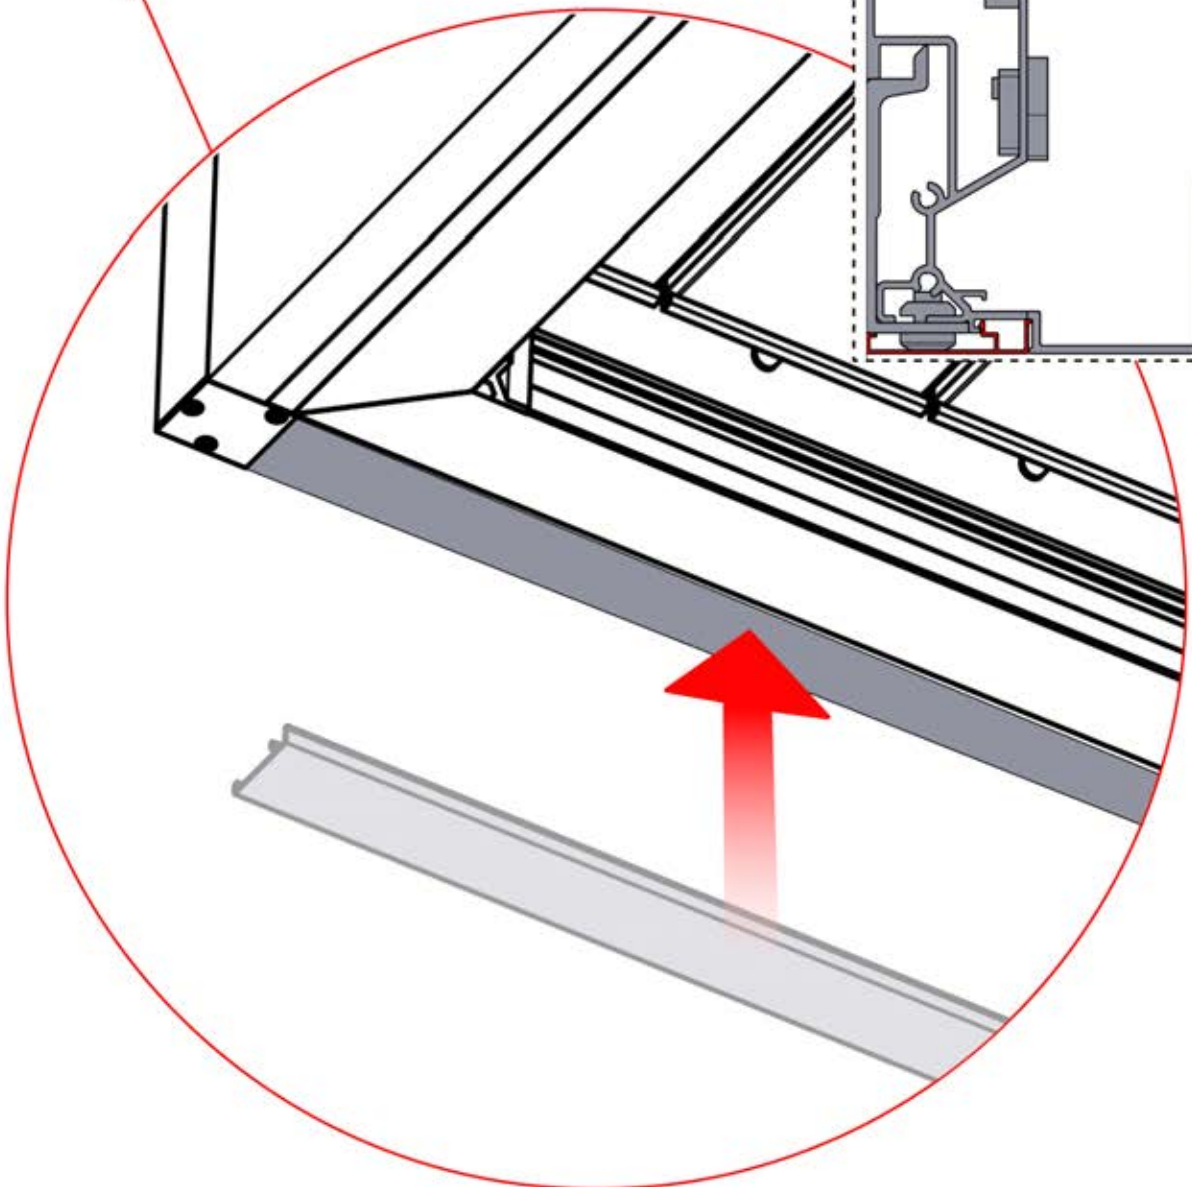

68

x1
PERGOLUX

4

ANTHRACITE: B247
WHITE: B255
BLACK: B251

PN-200003334
1x