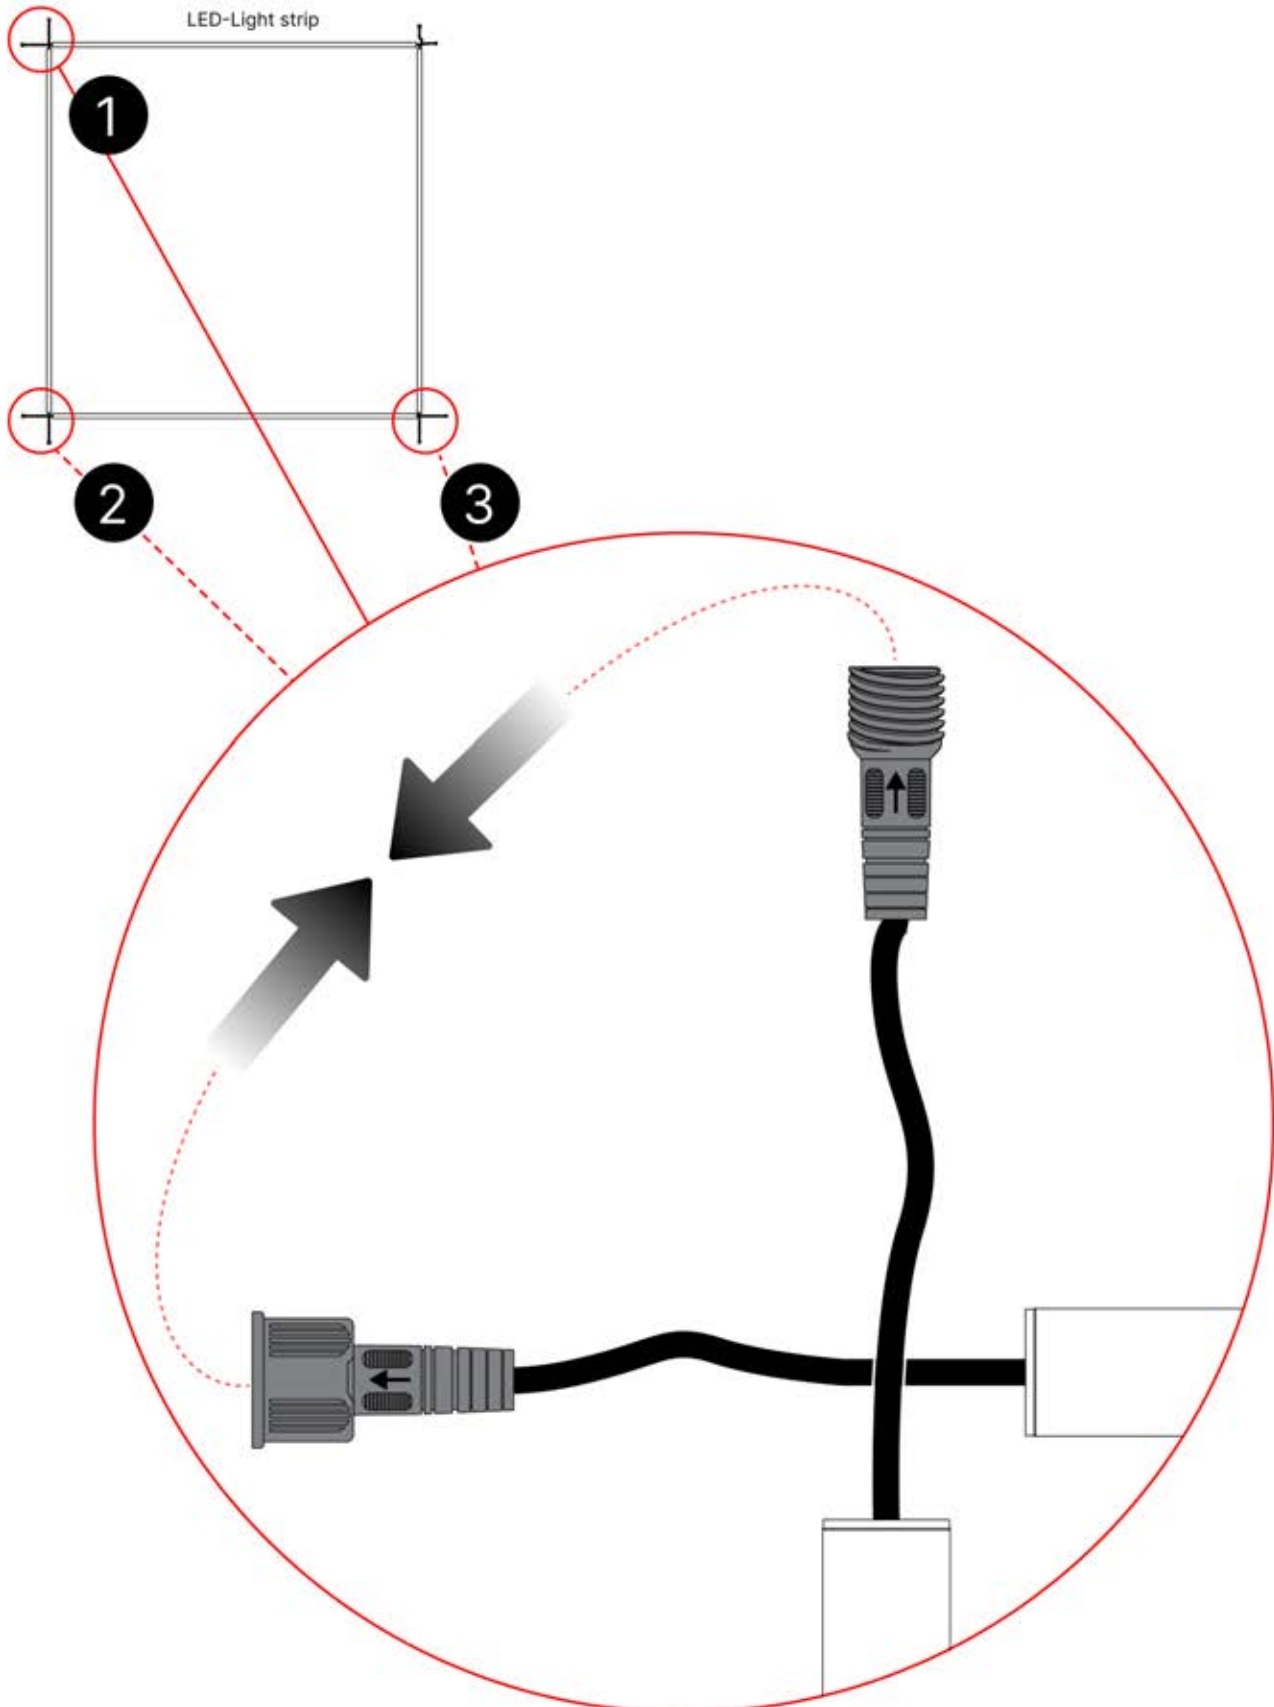

2x

PN-200000571

2x

IMPORTANT INFORMATION

Handle with care.

When installing the light strip, do not pull or bend the wires on both sides with force, as this may cause the solder joints to fall off.

Important! Please watch all the videos before starting the assembly.

The videos contain important information relevant to the assembly process.

IMPORTANT INFORMATION

INFORMATION

28

29

Tip: For a smoother LED installation, spray the track with soapy water before mounting.

30

31