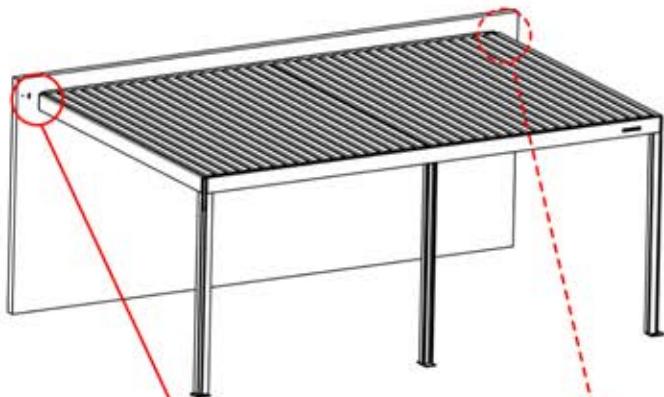

61

4

ANTHRACITE: B247
WHITE: B255
BLACK: B251