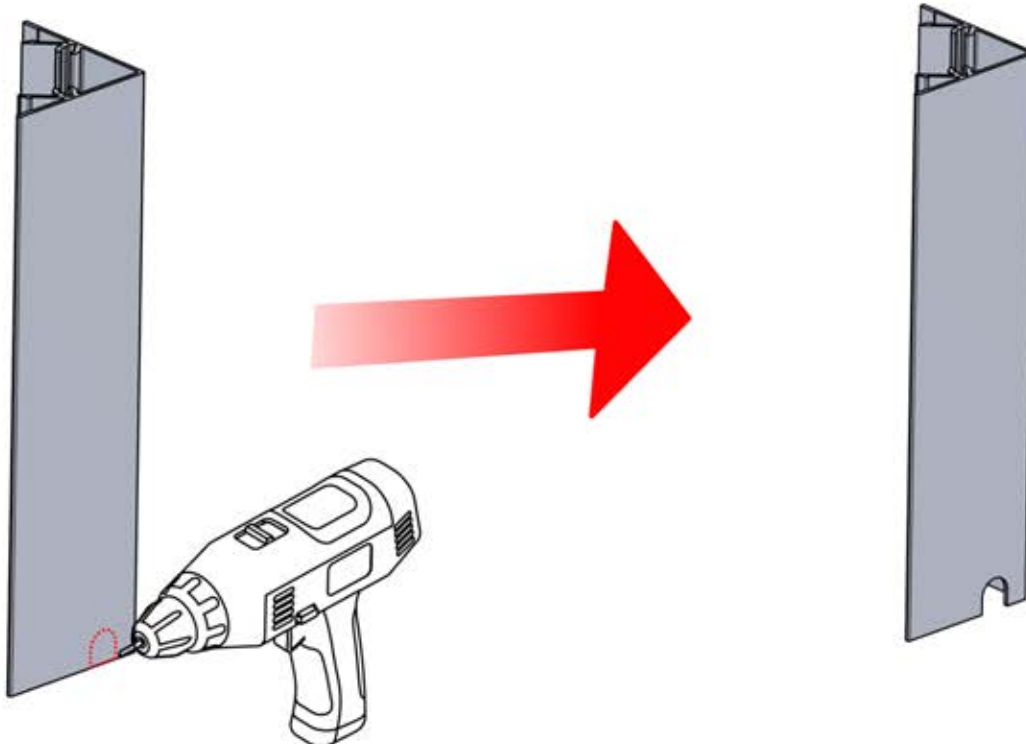

Note: The illustration shows the hole location for a right-corner assembly; if routing from the left corner, drill the hole on the opposite side.

39

!
Control Box can be
installed on
Preferred W BEAM

40

 **Connect grounding wire before connecting to power!**