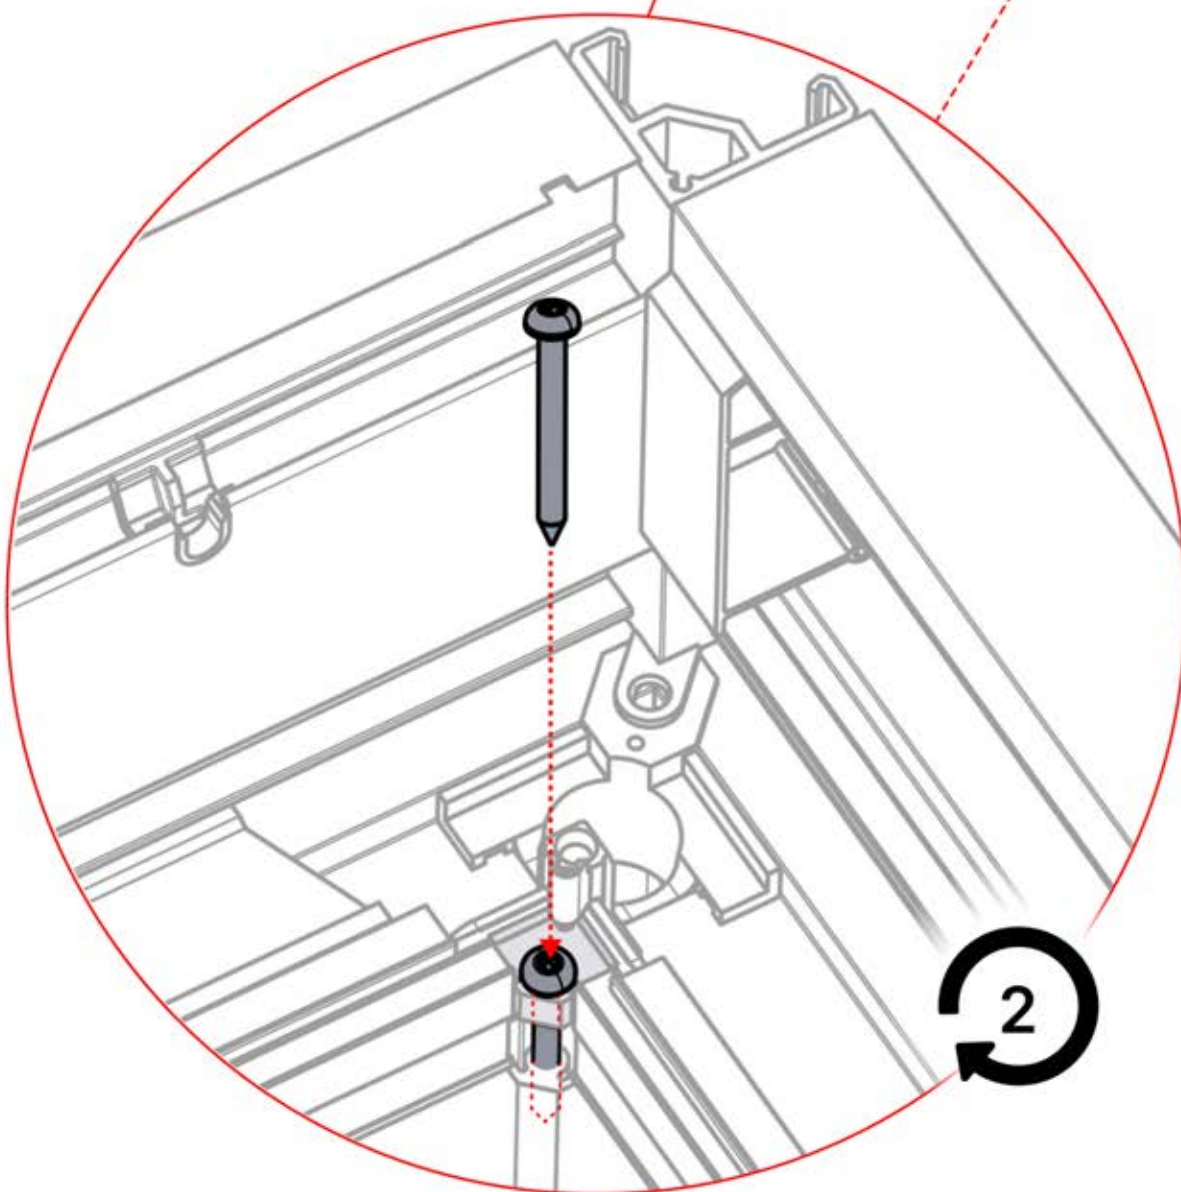

23

4

ANTHRACITE: B247
WHITE: B255
BLACK: B251

PN-200000568

2x