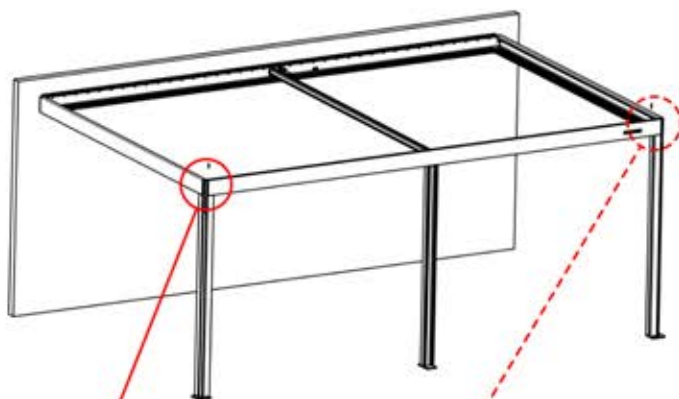

23

4

ANTHRACITE: B247
WHITE: B255
BLACK: B251

PN-200000568

2x