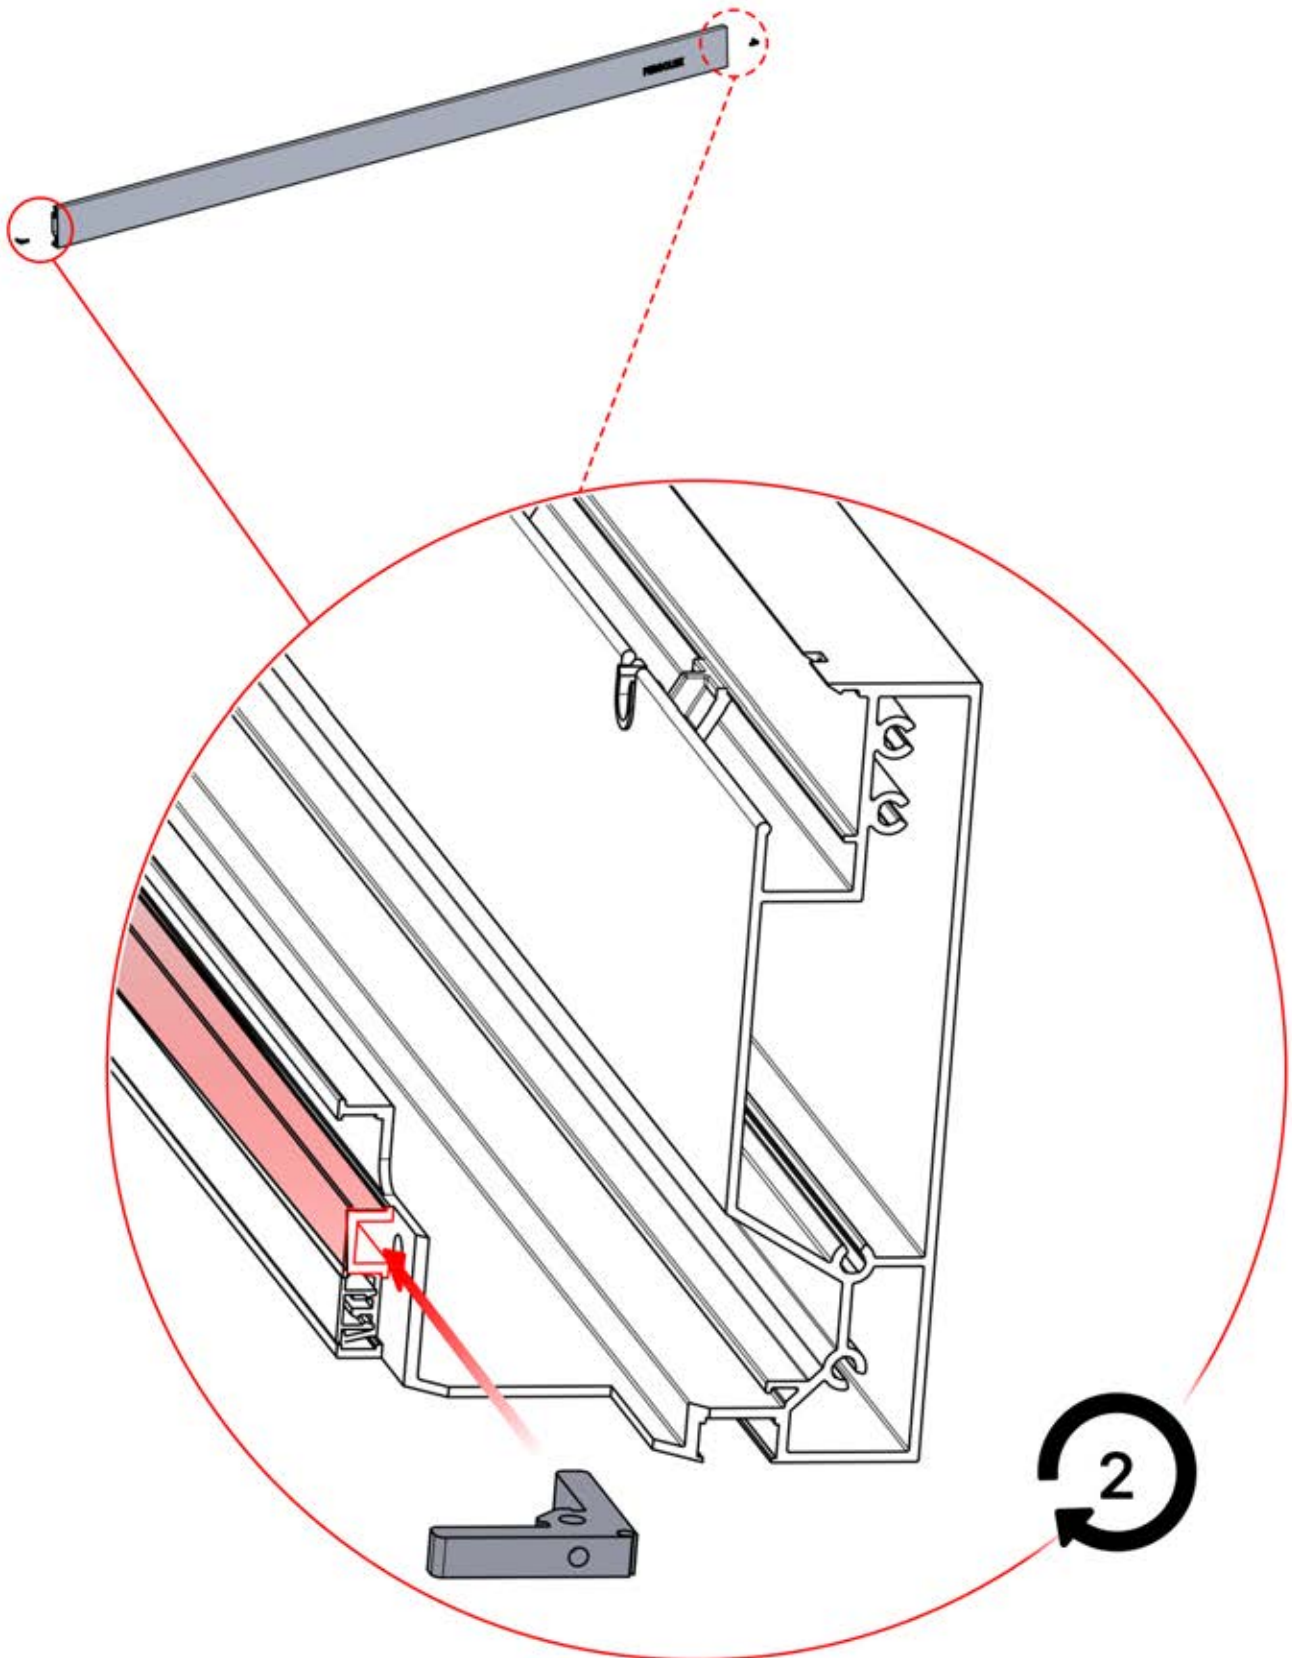

x7
PERGOLUX

4

ANTHRACITE: B247
WHITE: B255
BLACK: B251

PN-20000568
8x

14

4

ANTHRACITE: B247
WHITE: B255
BLACK: B251

PN-200000507
2x