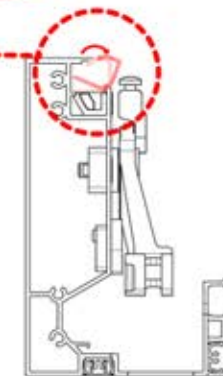

PN-200003360