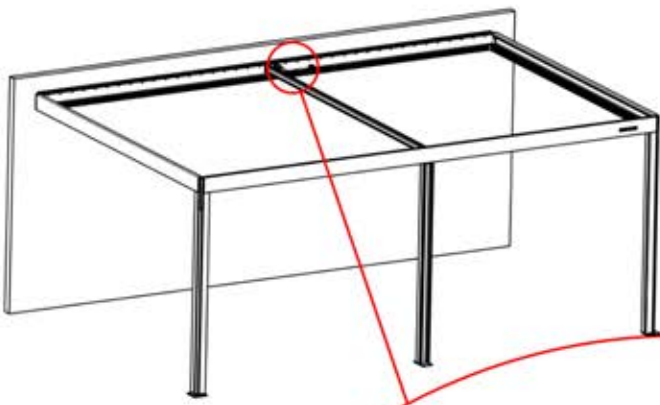

37

x1
PERGOLUX

4

ANTHRACITE: B247
WHITE: B255
BLACK: B251

PN-200003372
1x

PN-200000502
1x

PN-200003373
1x

PN-200000561
1x