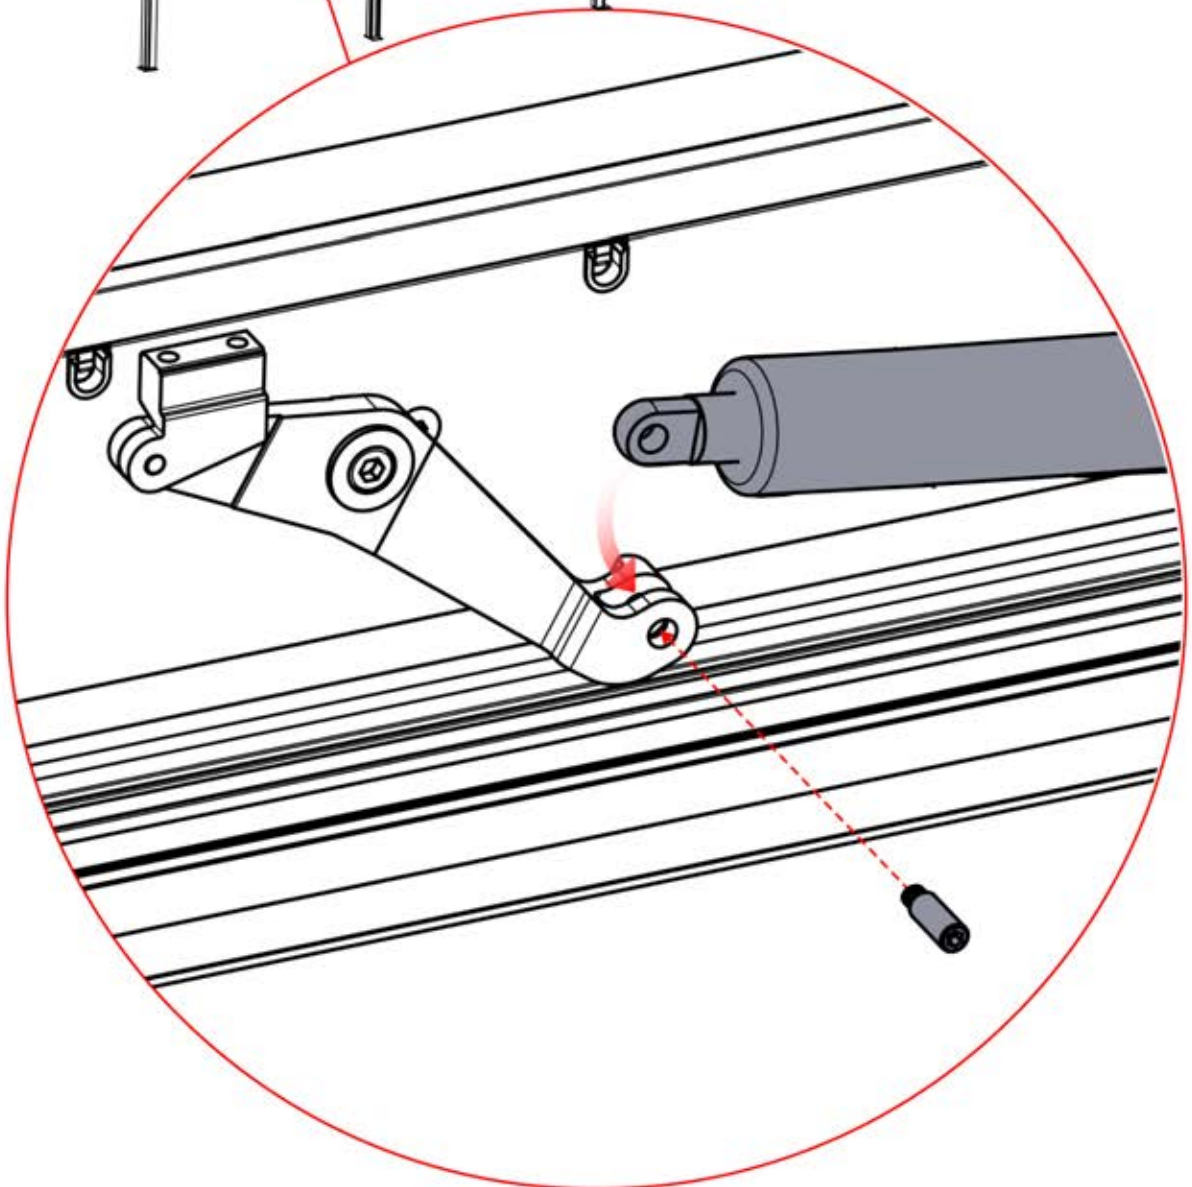

4

ANTHRACITE: B247
WHITE: B255
BLACK: B251

PN-200001562
1x

PN-200001946
1x

INPUTS AND OUTPUTS

INFORMATION

If you are planning to route the power cable through the rear corners, drill a **10 mm** diameter hole in the corner cover (**PN-200003324**) as illustrated. This allows the cable to pass through during installation in step 65.