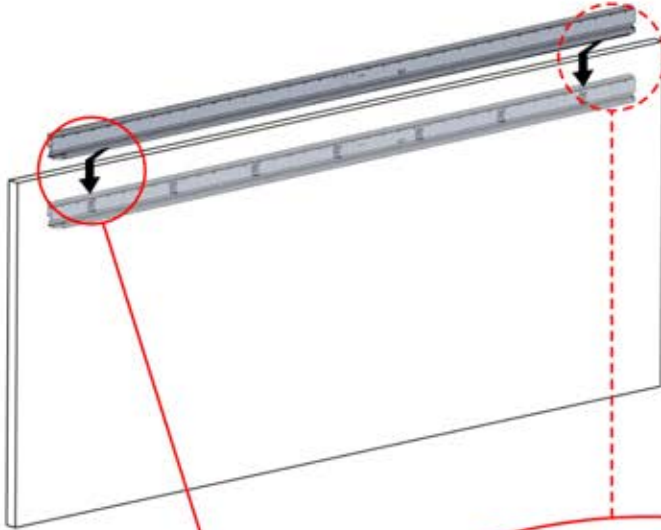

5400 mm

x10

Install the first and last wall mount brackets (PN-200000510) 3000 mm apart. Position the remaining brackets in between, ensuring they are evenly distributed.

2356 mm
92 3/4"

04

4

ANTHRACITE: B247
WHITE: B255
BLACK: B251