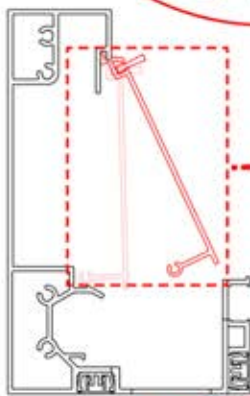

PN-200003358