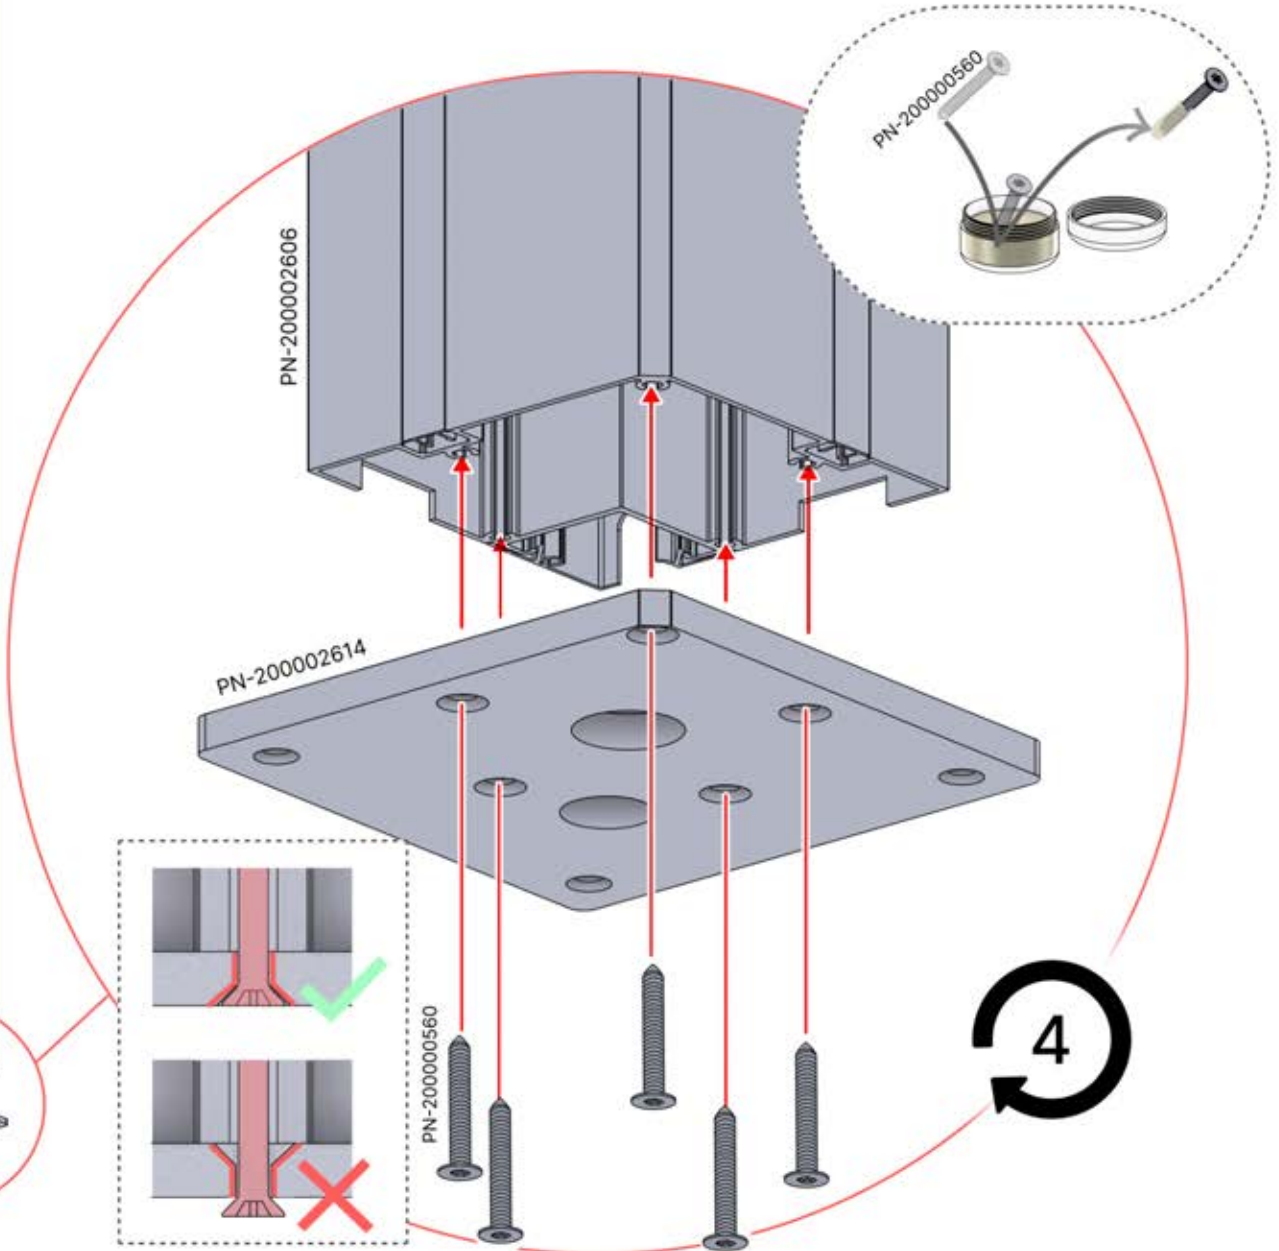

01

ANTHRACITE: C120
WHITE: C122
BLACK: C121

ANTHRACITE: B247
WHITE: B255
BLACK: B251

PN-200002606
4x

PN-200002614
4x

PN-200000560
20x