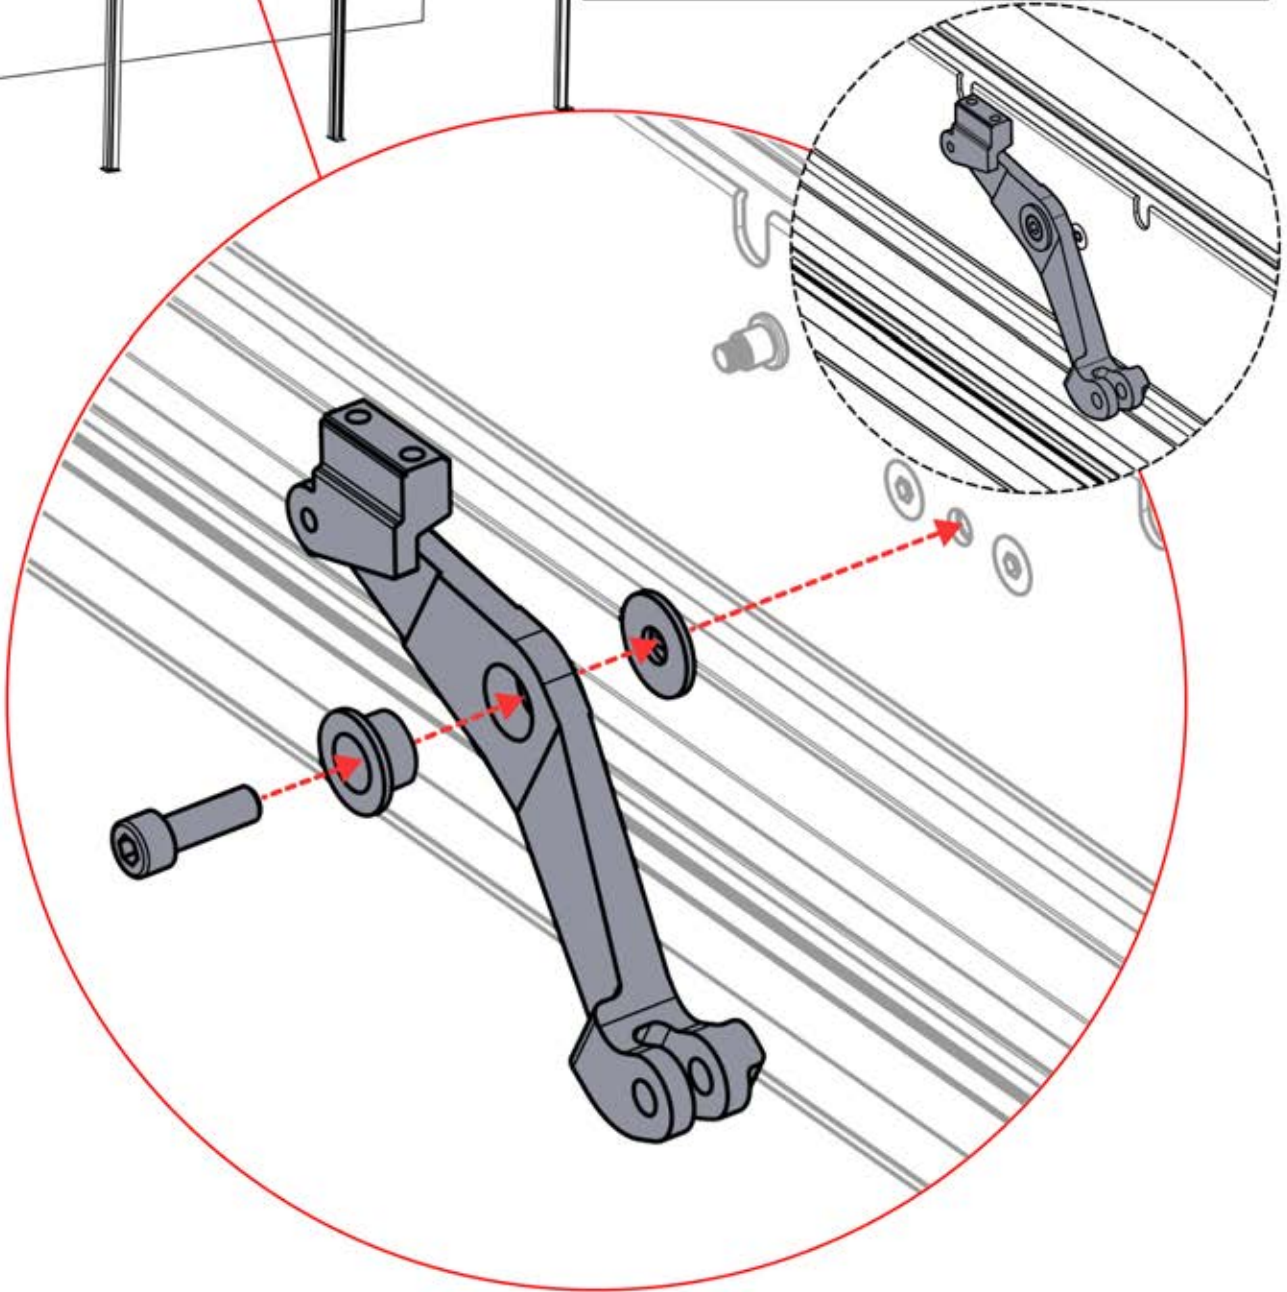

37

x1
PERGOLUX

4

ANTHRACITE: B247
WHITE: B255
BLACK: B251

PN-200003372
1x

PN-200000502
1x

PN-200003373
1x

PN-200000561
1x