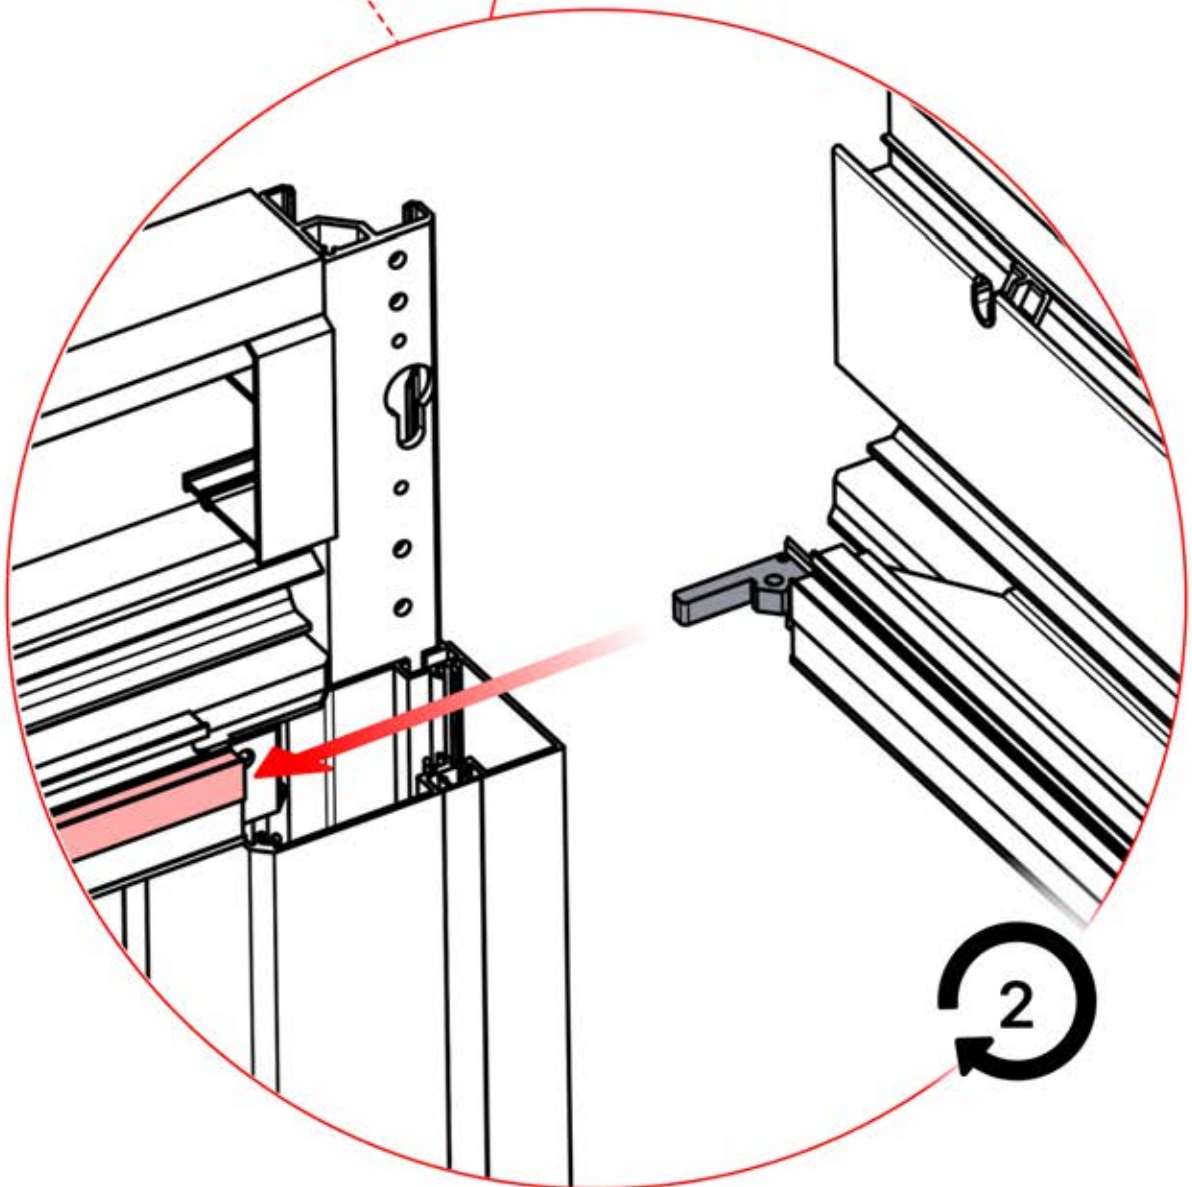

15

4

ANTHRACITE: B247
WHITE: B255
BLACK: B251