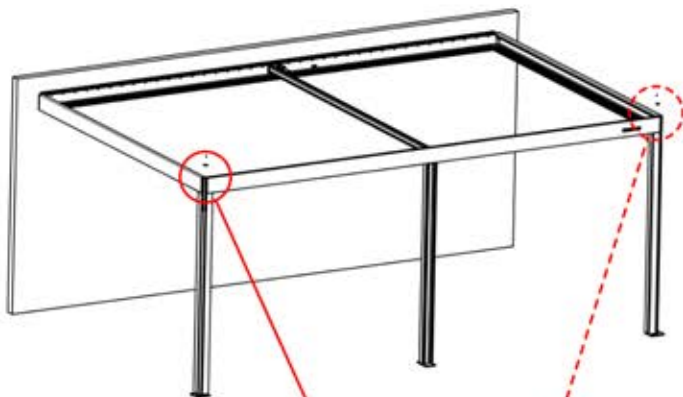

25

x1
FERGOLUX

4

ANTHRACITE: B247
WHITE: B255
BLACK: B251

PN-200002618
2x

PN-200000571
2x

3.5x8
6 x 5/16"