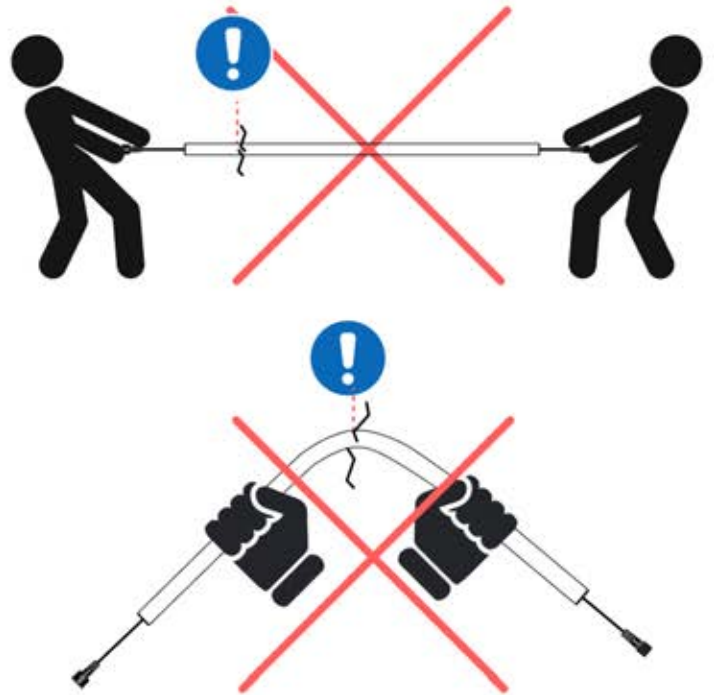

2x

PN-200000571

2x

IMPORTANT INFORMATION

Handle with care.

When installing the light strip, do not pull or bend the wires on both sides with force, as this may cause the solder joints to fall off.

Important! Please watch all the videos before starting the assembly.

The videos contain important information relevant to the assembly process.

IMPORTANT INFORMATION

INFORMATION

28

29

Tip: For a smoother LED installation, spray the track with soapy water before mounting.

30

31