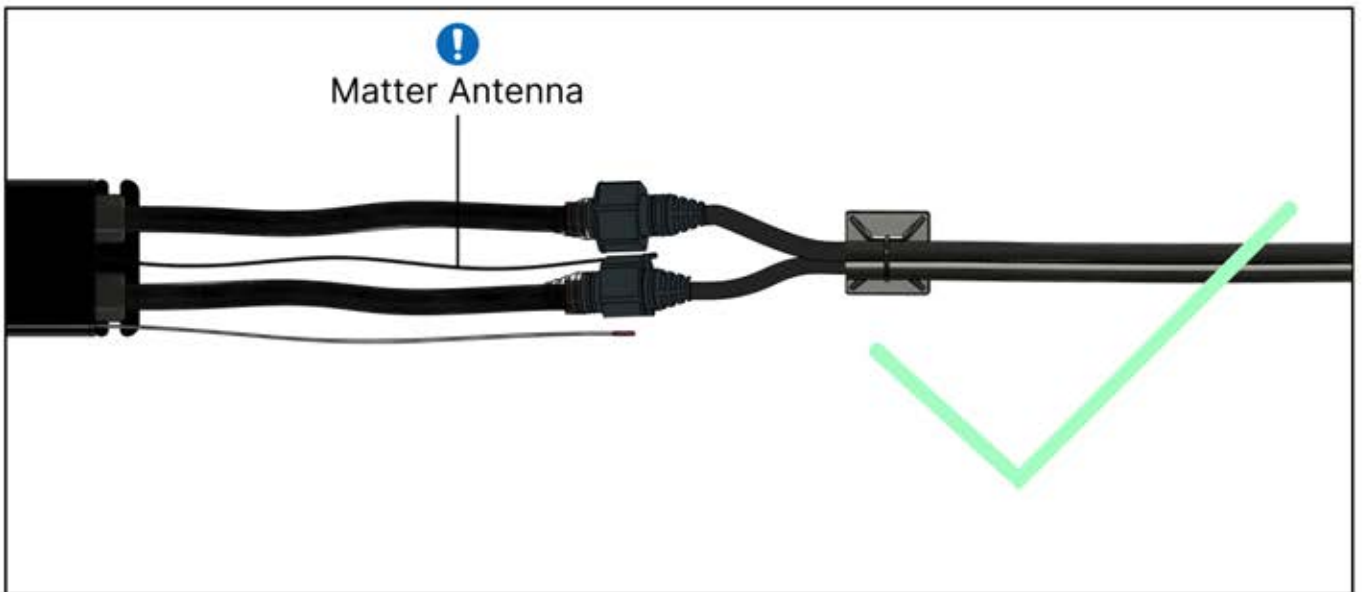

46

CONTROL BOX	S4	PN-200002683 5x
! Keep the Matter Antenna wire free and do not tie them with LED and Motor wire		PN-200002684 10x