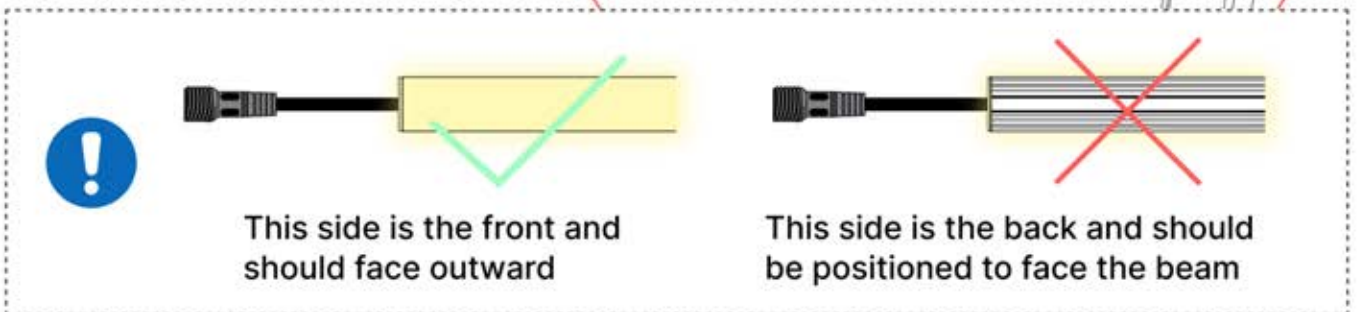

2x

PN-200000571

2x

IMPORTANT INFORMATION

Handle with care.

When installing the light strip, do not pull or bend the wires on both sides with force, as this may cause the solder joints to fall off.

Important! Please watch all the videos before starting the assembly.

The videos contain important information relevant to the assembly process.

IMPORTANT INFORMATION

INFORMATION

28

29

Tip: For a smoother LED installation, spray the track with soapy water before mounting.

30

31