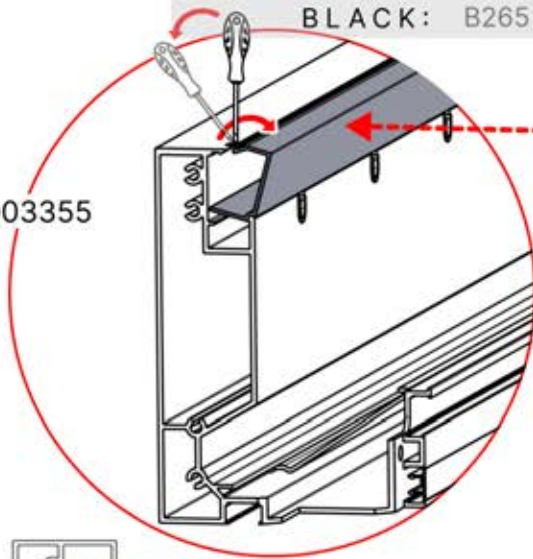

INFORMATION

ANTHRACITE: B247
WHITE: B255
BLACK: B251

ANTHRACITE: B263
WHITE: B267
BLACK: B265

		PN-200003358 1x
		PN-200003359 1x
		PN-200003355 1x
		PN-200003360 1x

PN-200003355