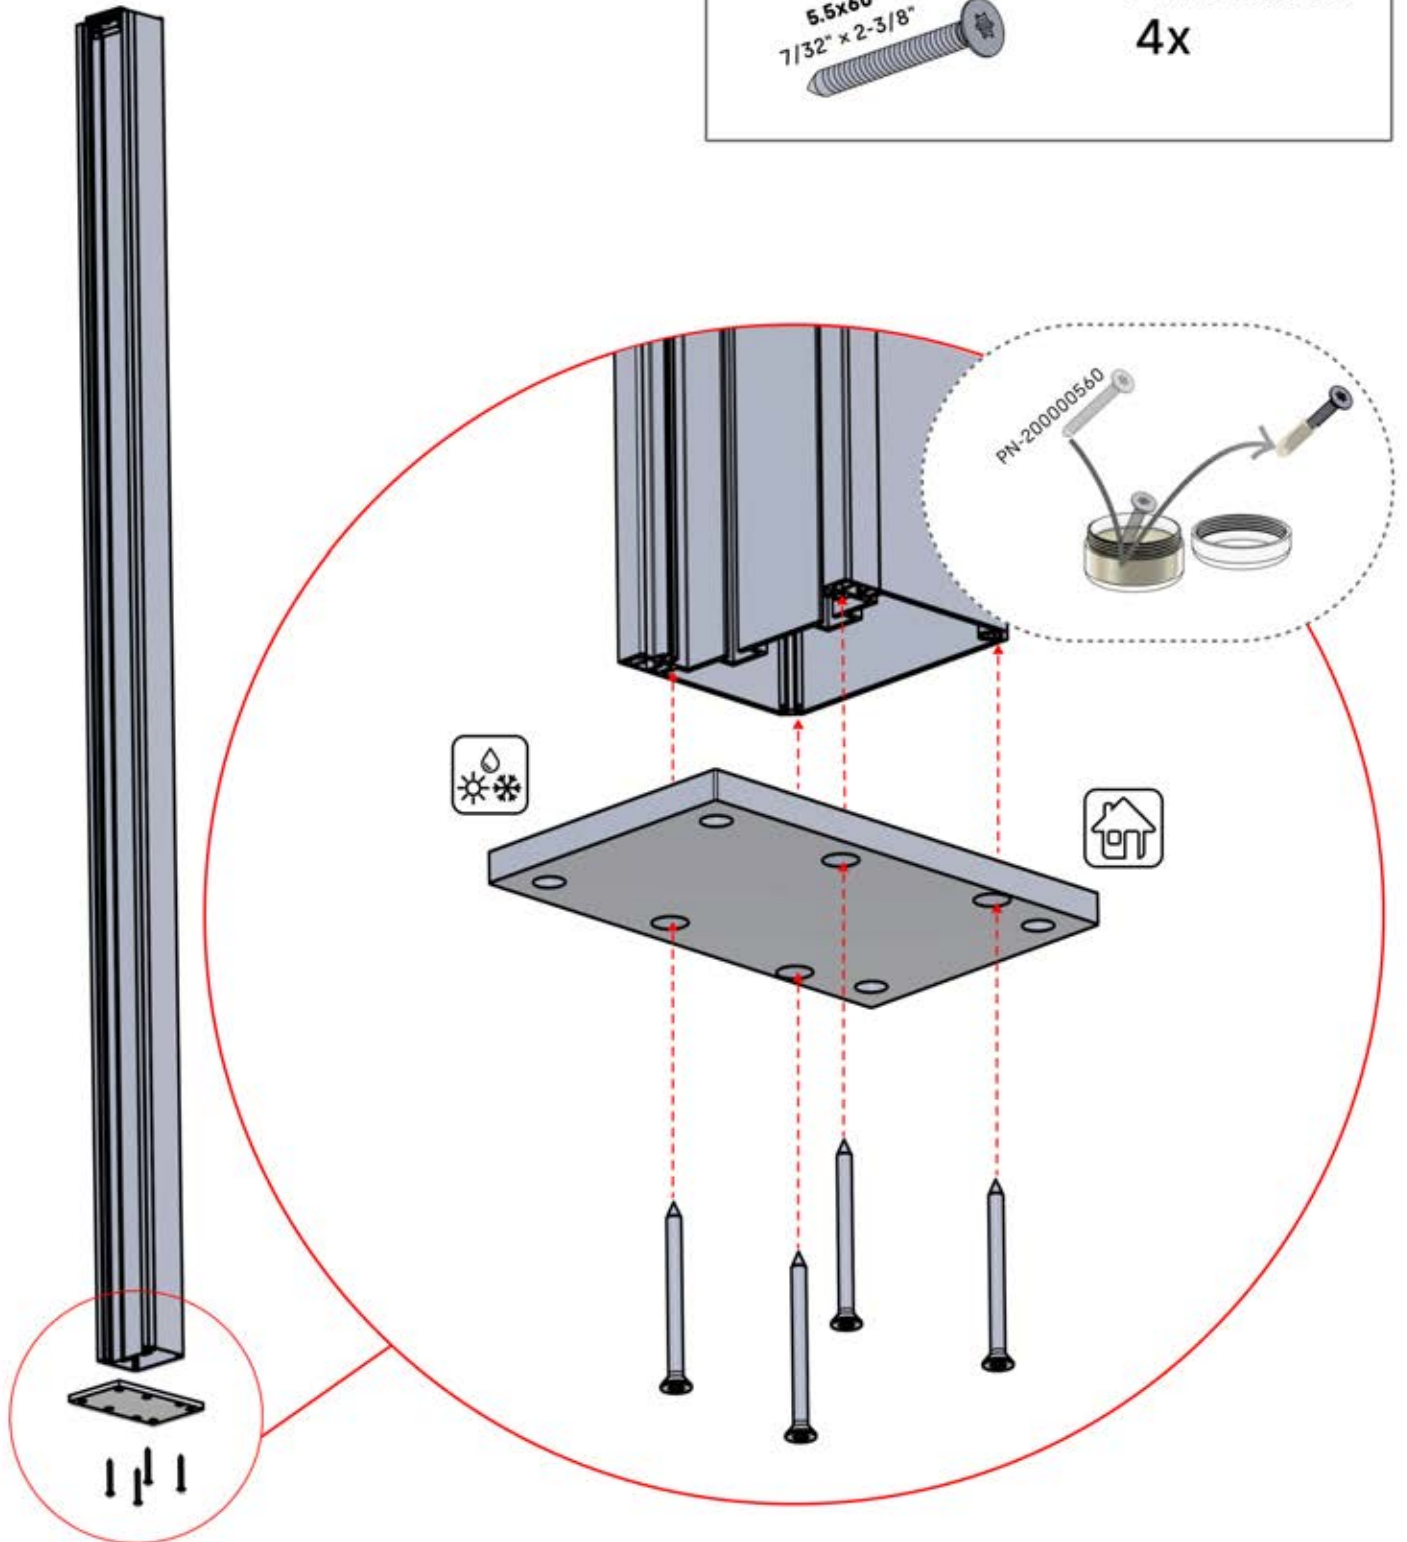

02

x7
PERGOLUX

4

ANTHRACITE: B247
WHITE: B255
BLACK: B251

PN-200002782
1x

PN-200000731
2x

PN-200000560
4x

5.5x60
7/32" x 2-3/8"