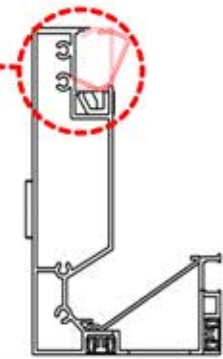

ANTHRACITE: B263
WHITE: B267
BLACK: B265

		PN-200003358 1x
		PN-200003359 1x
		PN-200003355 1x
		PN-200003360 1x

PN-200003355