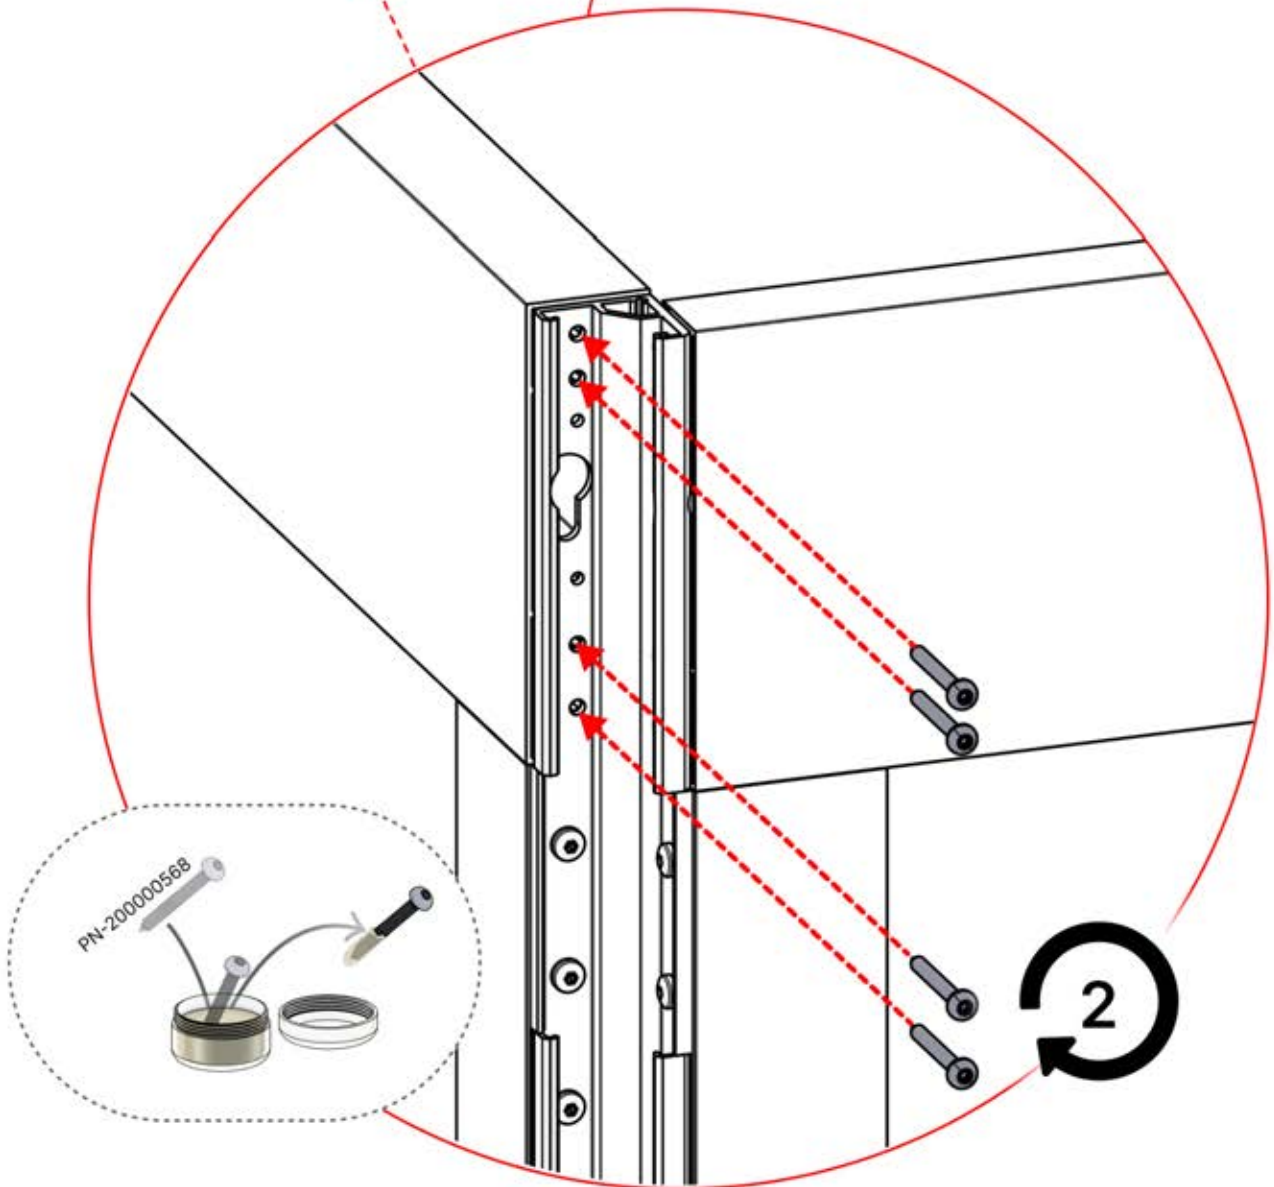

15

4

ANTHRACITE: B247
WHITE: B255
BLACK: B251

16

4

ANTHRACITE: B247
WHITE: B255
BLACK: B251

PN-200000568
8X

17