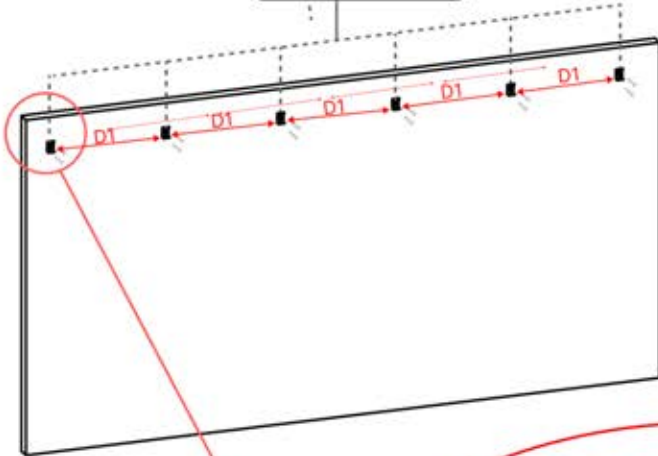

03

4

ANTHRACITE: B247
WHITE: B255
BLACK: B251

PN-200000510
5x

5400 mm