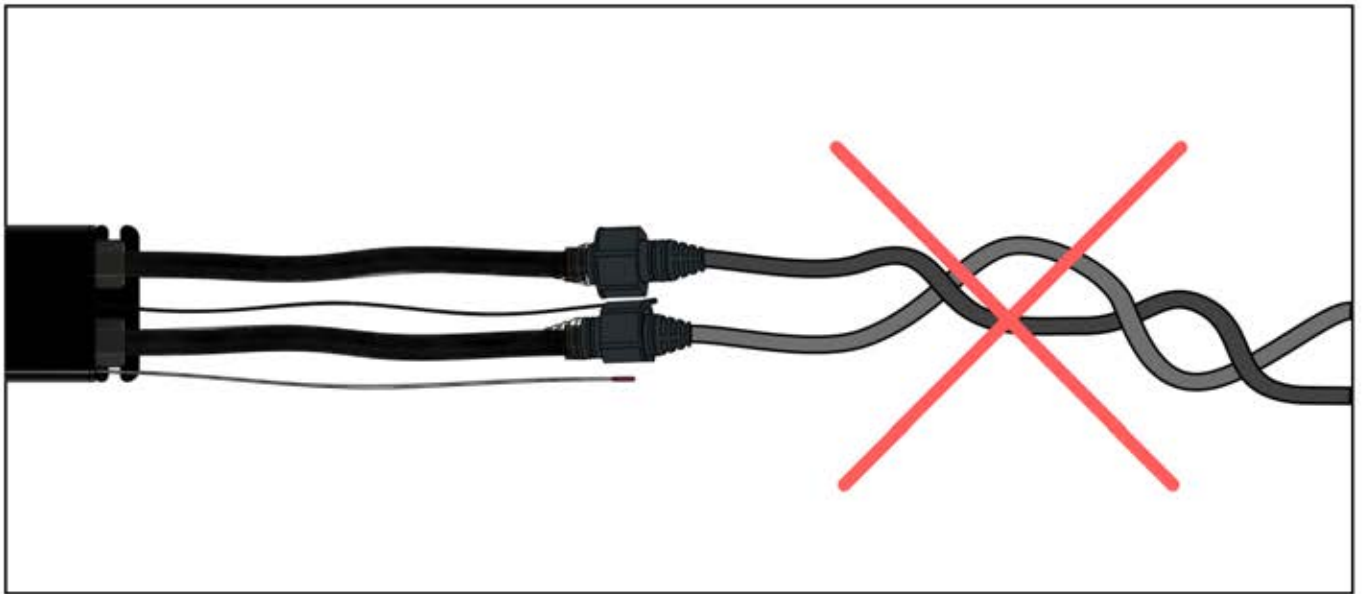

46

CONTROL BOX	S4	PN-200002683 5x
! Keep the Matter Antenna wire free and do not tie them with LED and Motor wire		PN-200002684 10x