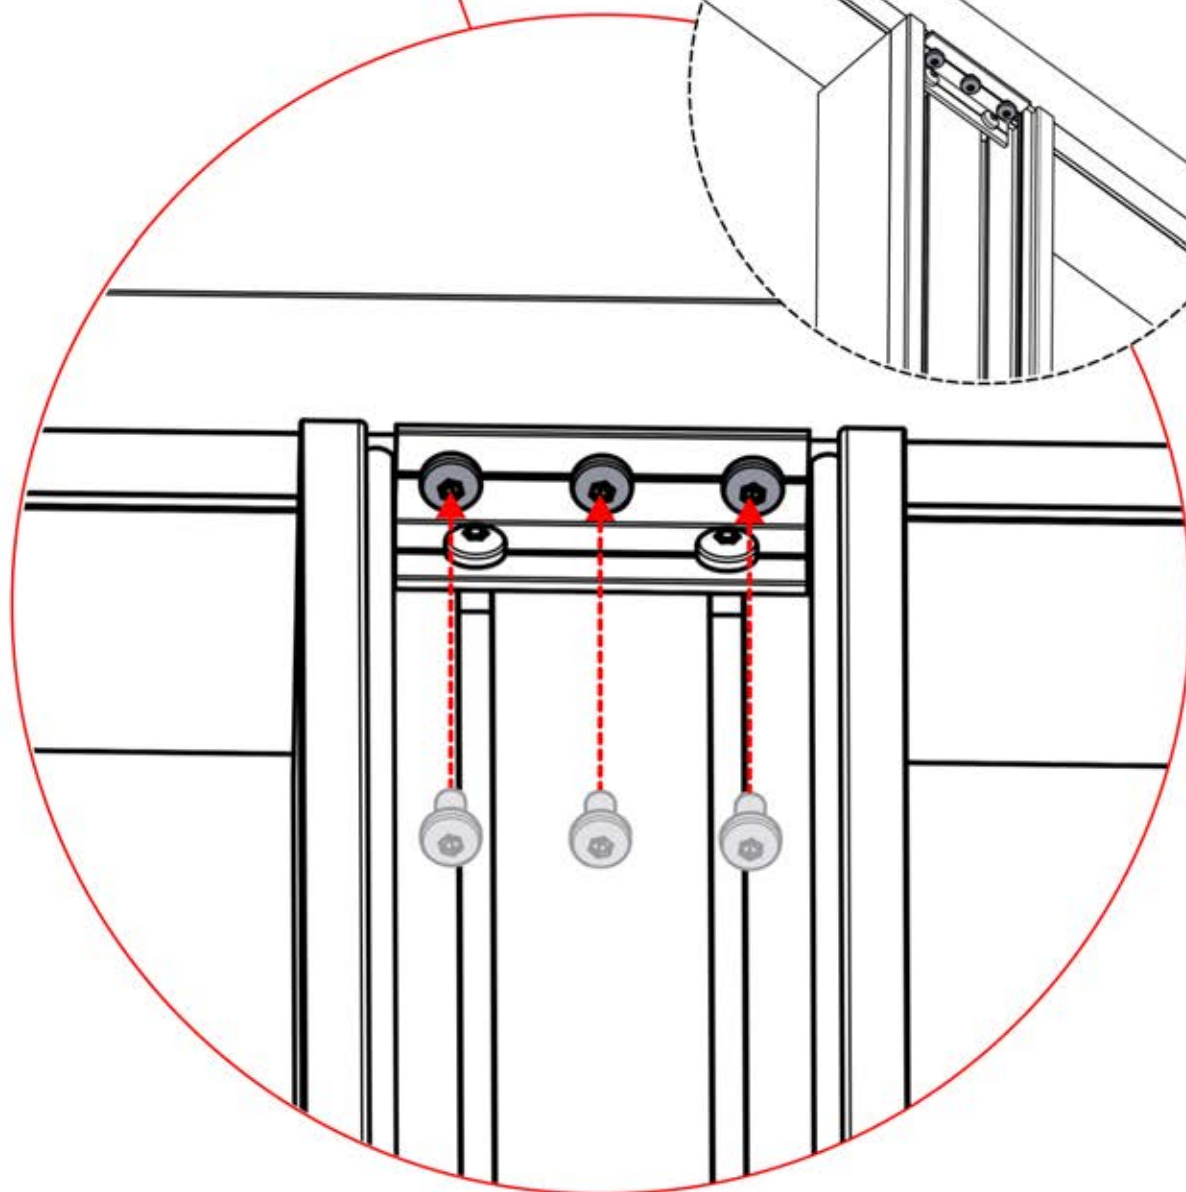

18

x1
FERGOLUX

2

ANTHRACITE: C123
WHITE: C125
BLACK: C124

PN-200000826
3x