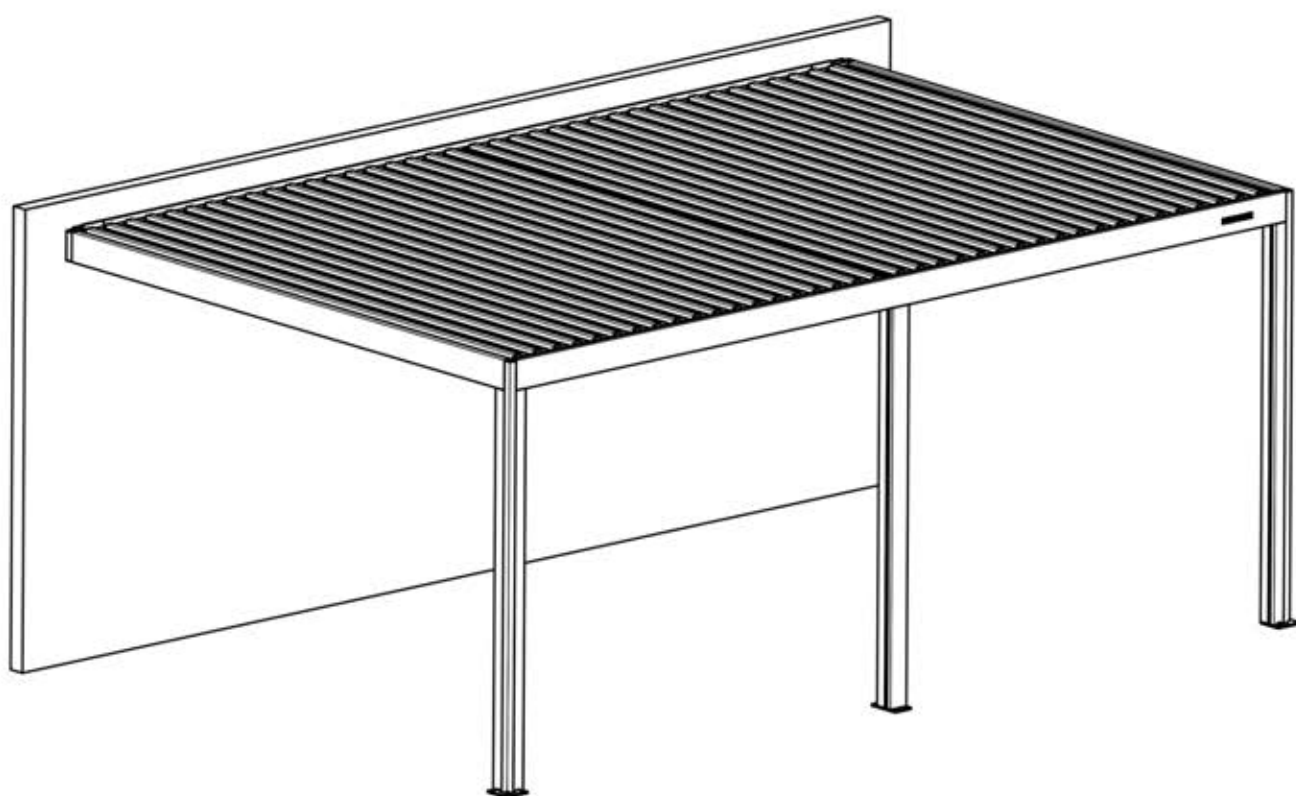

S4

PERGOLA

PRO

4 × 6 m
WALL MOUNTED

PERGOLUX

INFORMATION

INSTALLATION INSTRUCTIONS:

Ensure all parts are present and undamaged before starting the assembly.