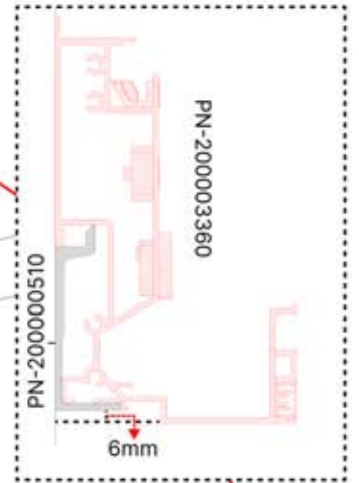

5400 mm

x10

Install the first and last wall mount brackets (PN-200000510) 3000 mm apart. Position the remaining brackets in between, ensuring they are evenly distributed.

2356 mm
92 3/4"

04

4

ANTHRACITE: B247
WHITE: B255
BLACK: B251