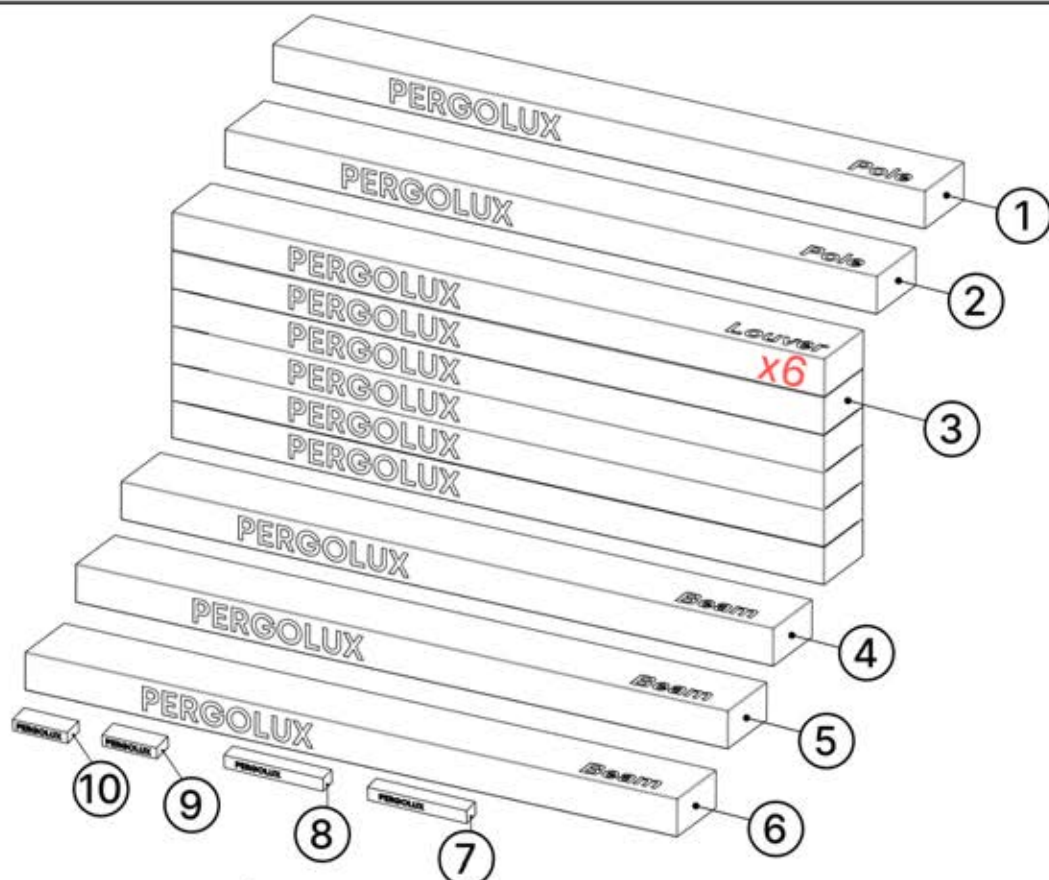

INFORMATION

3mm, 4mm, 5mm

TX15, TX20, TX25, TX30

PACKAGE OVERVIEW

ORDER	ANTHRACITE	WHITE	BLACK
①	C120	C122	C121
②	C123	C125	C124
③	L222	L226	L224
④	B247	B255	B251
⑤	B263	B267	B265
⑥	B275	B279	B277
⑦	MOTOR		
⑧	WHITE / RGB LED		
⑨	CONTOL BOX		
⑩	POWER CABLE		