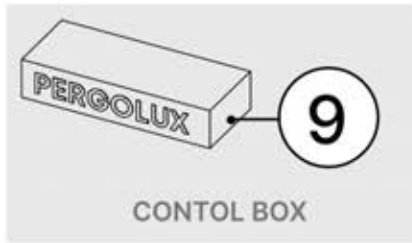

Note: The illustration shows the hole location for a right-corner assembly; if routing from the left corner, drill the hole on the opposite side.

39

!
Control Box can be
installed on
Preferred W BEAM

40

 **Connect grounding wire before connecting to power!**