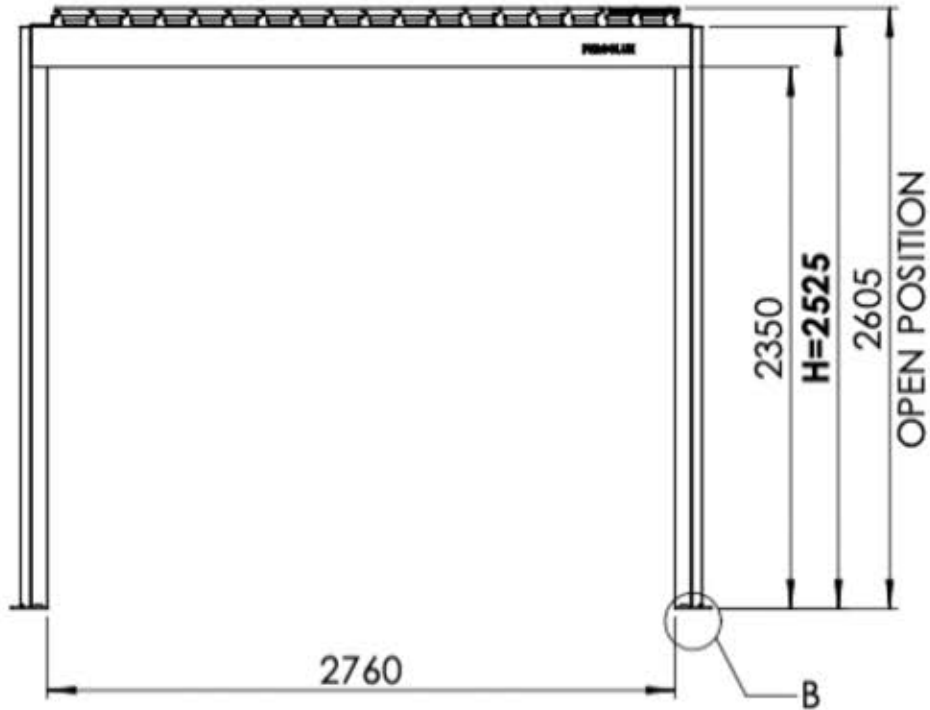

3 × 3 M / 10' x 10'