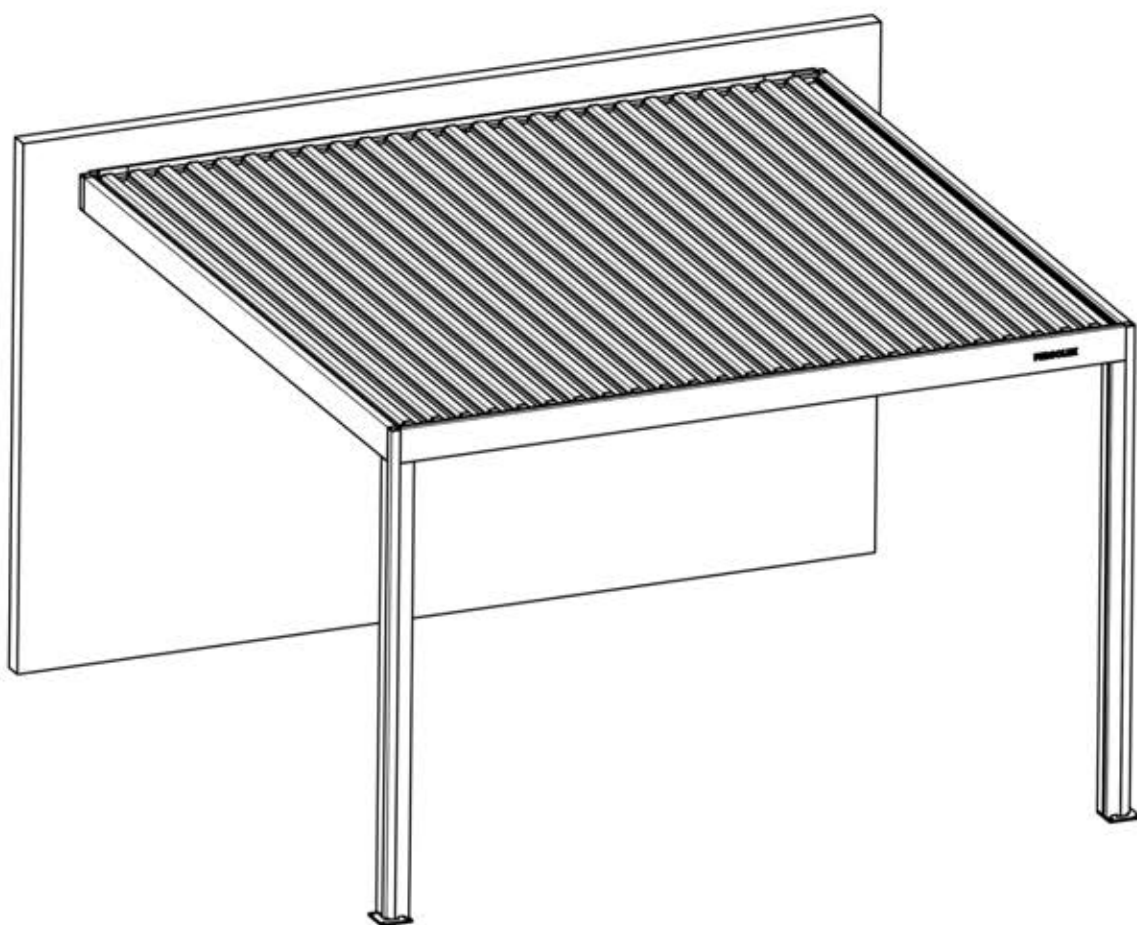

S4

PERGOLA

PRO

3 × 3m / 10' x 10'
WANDMONTIERT

PERGOLUX

Designed and
developed
in Norway

Type Approved
Regular
Production
Surveillance

www.tuv.com
ID 1111293124