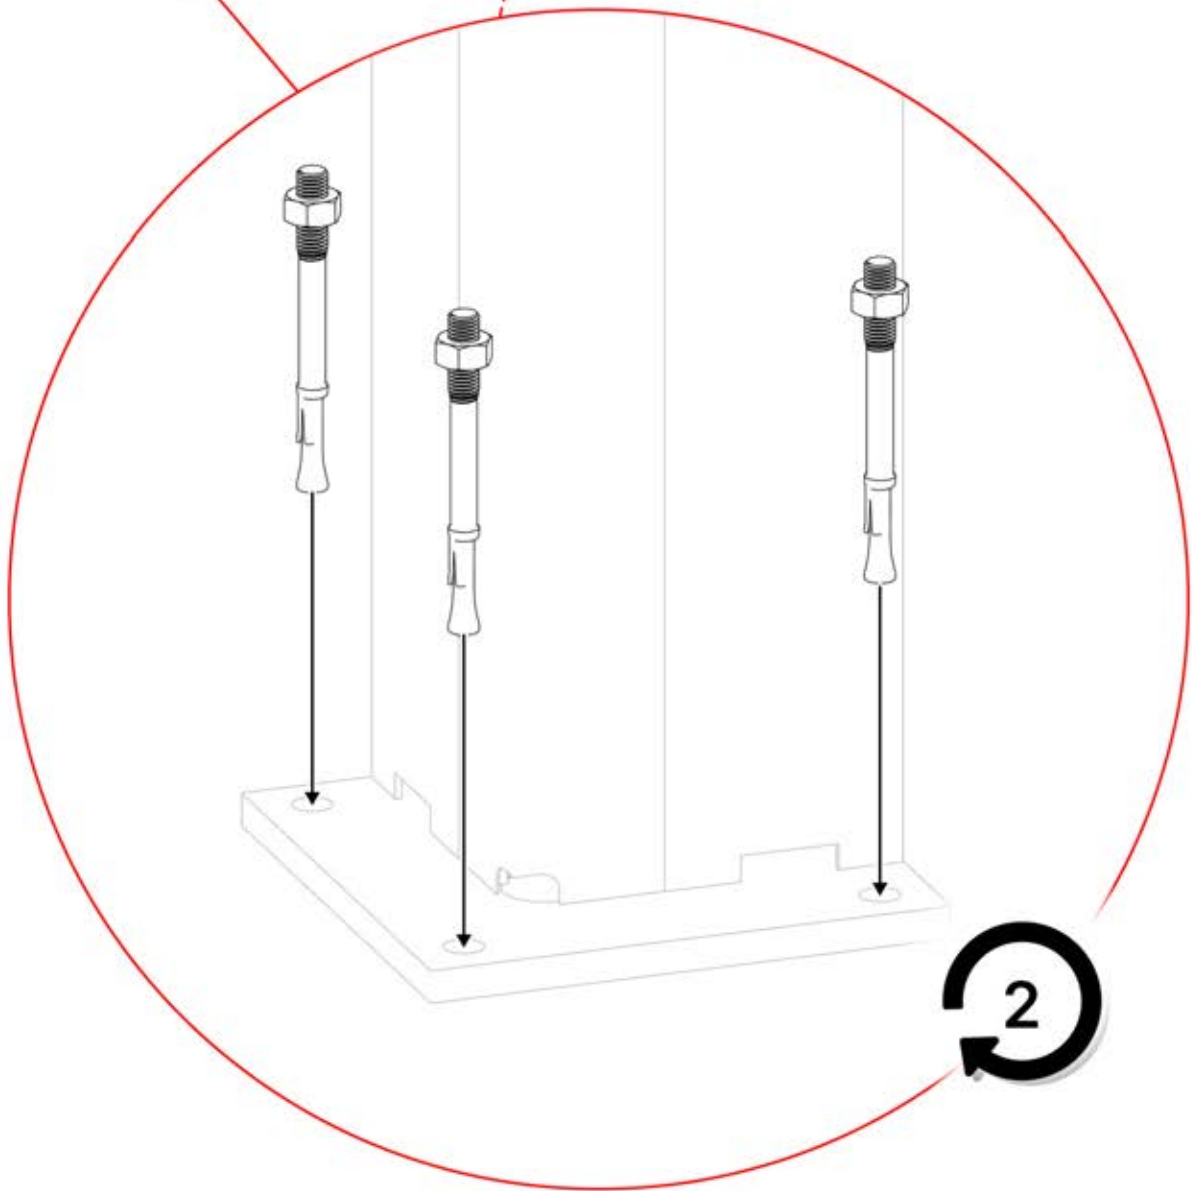

ANTHRAZIT: B245
WEISS: B253
SCHWARZ: B249

62

A circular arrow icon with the number "2" inside, indicating the second step of the assembly process.

PERGOLUX | PERGOLA PRO WANDMONTIERT S4

3 X 4 M / 10' x 13'