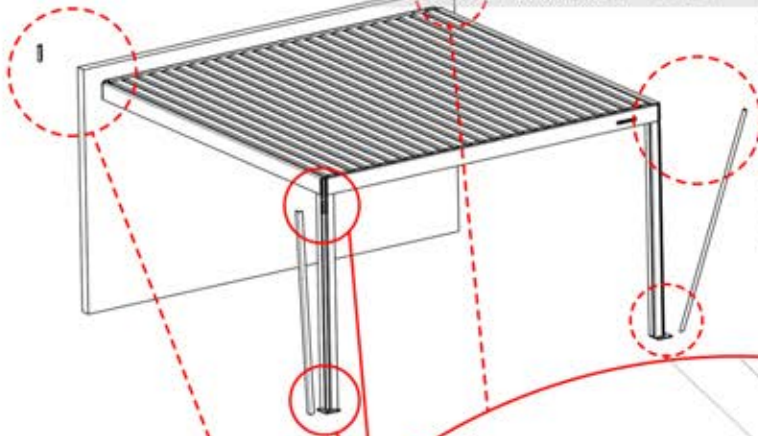

3

2

1

4

Klick!

PN-200000546