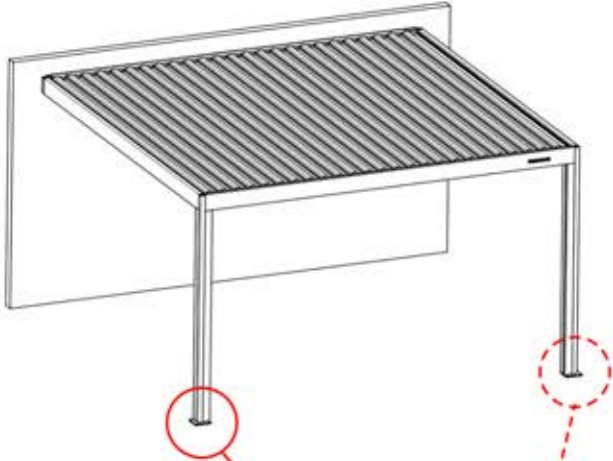

ANTHRAZIT: B245
WEISS: B253
SCHWARZ: B249

62

A circular arrow icon with the number "2" inside, indicating the second step of the assembly process.

PERGOLUX | PERGOLA PRO WANDMONTIERT S4

3 X 4 M / 10' x 13'