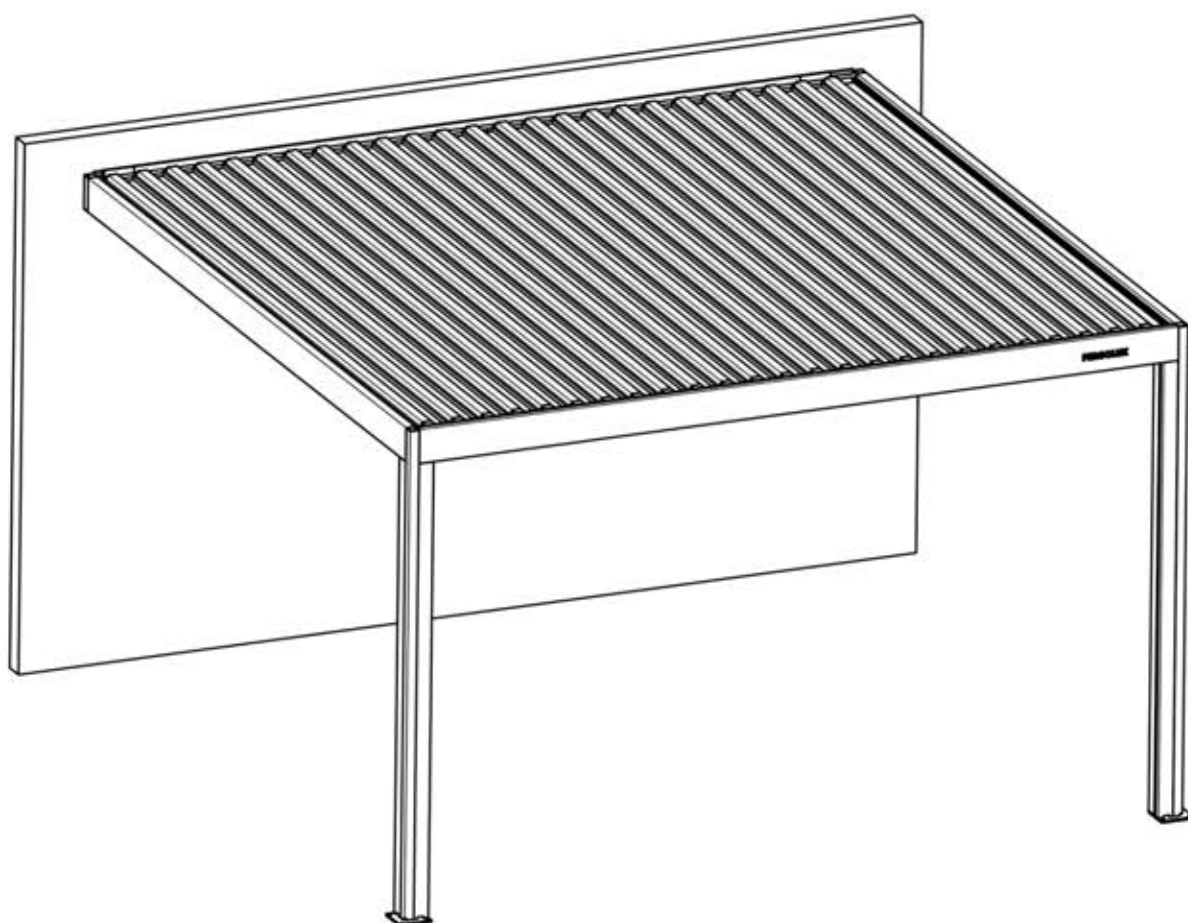

S4

PERGOLA

PRO

3 × 4m / 10' x 13'
WANDMONTIERT

PERGOLUX

Designed and
developed
in Norway

Type Approved
Regular
Production
Surveillance

www.tuv.com
ID 1111293124