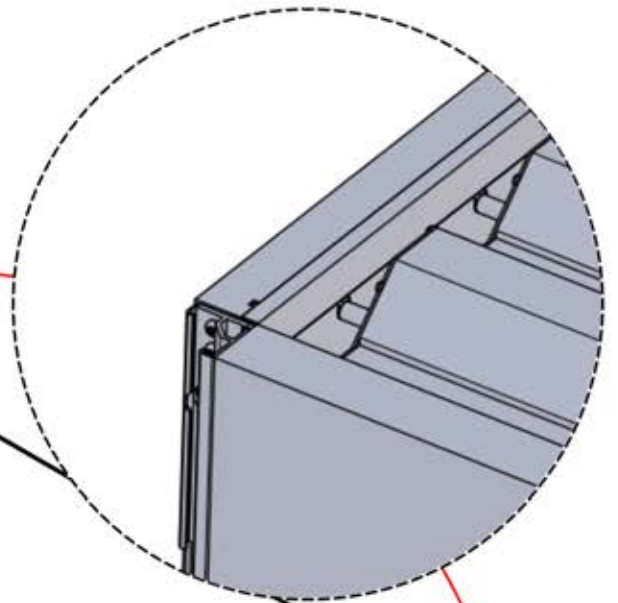

57

4

ANTHRAZIT: B245
WEISS: B253
SCHWARZ: B249