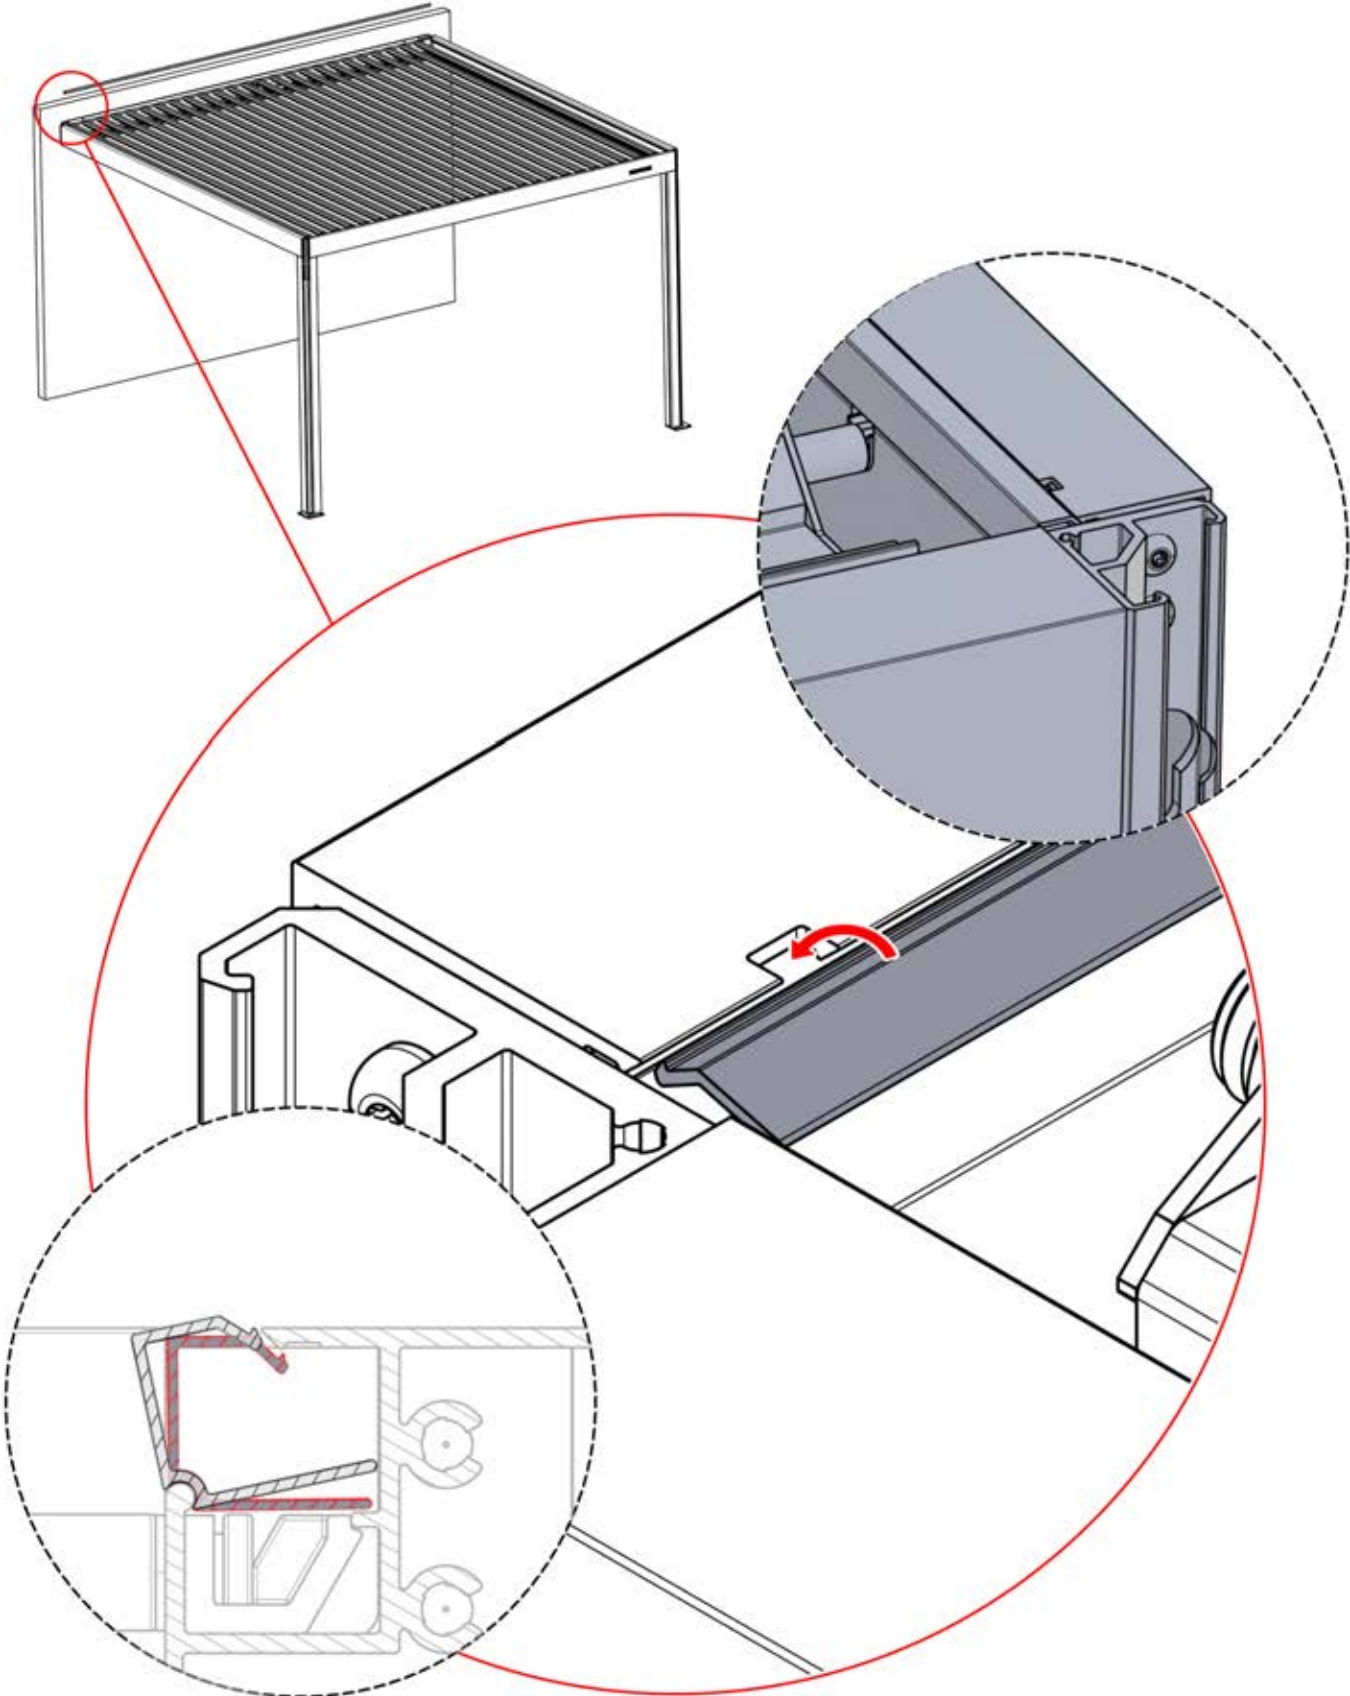

56

4

ANTHRAZIT: B245
WEISS: B253
SCHWARZ: B249