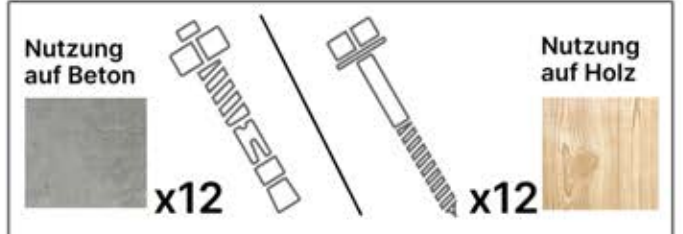

62

A circular arrow icon with the number "2" inside, indicating the second step of the assembly process.