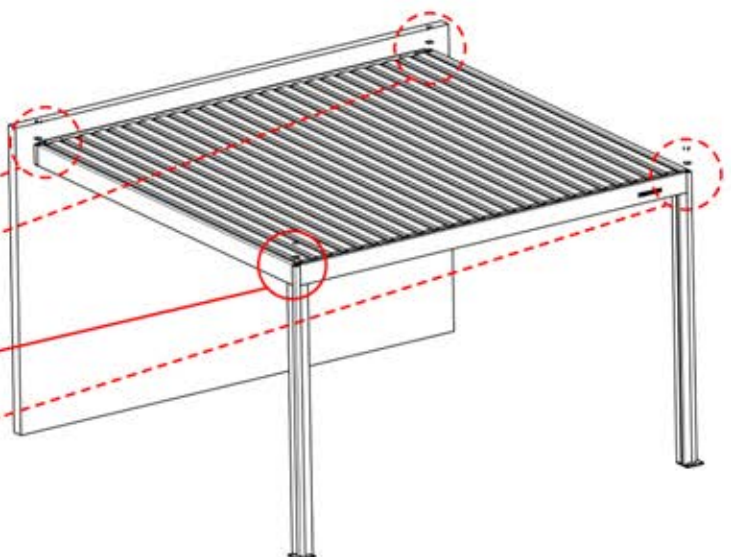

59

4

ANTHRAZIT: B245
WEISS: B253
SCHWARZ: B249

PN-200001514
4x

PN-200003323
2x

PN-200003322
2x

PN-200000840
18x