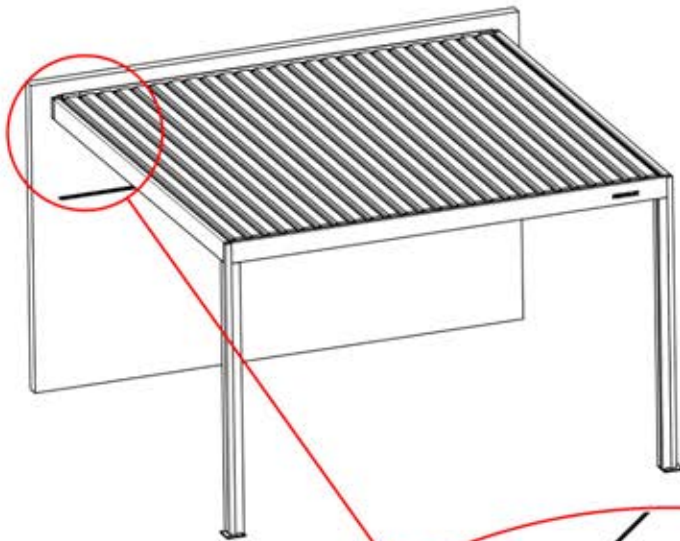

ANTHRAZIT: B245
WEISS: B253
SCHWARZ: B249

62

A circular arrow icon with the number "2" inside, indicating the second step of the assembly process.

PERGOLUX | PERGOLA PRO WANDMONTIERT S4

3 X 4 M / 10' x 13'