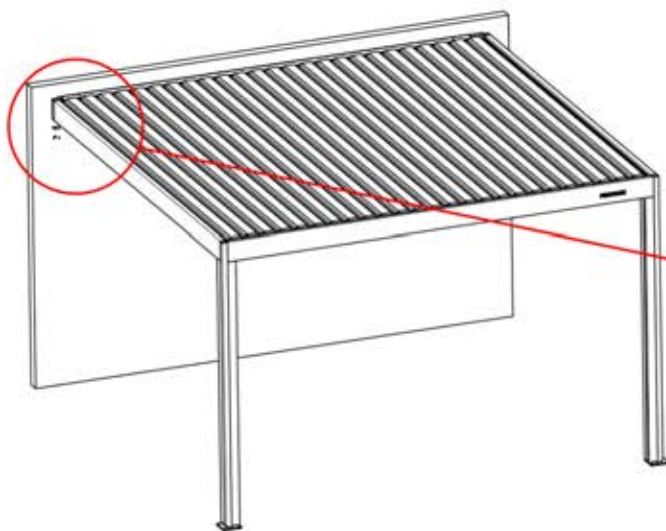

59

4

ANTHRAZIT: B245
WEISS: B253
SCHWARZ: B249

PN-200001514
4x

PN-200003323
2x

PN-200003322
2x

PN-200000840
18x