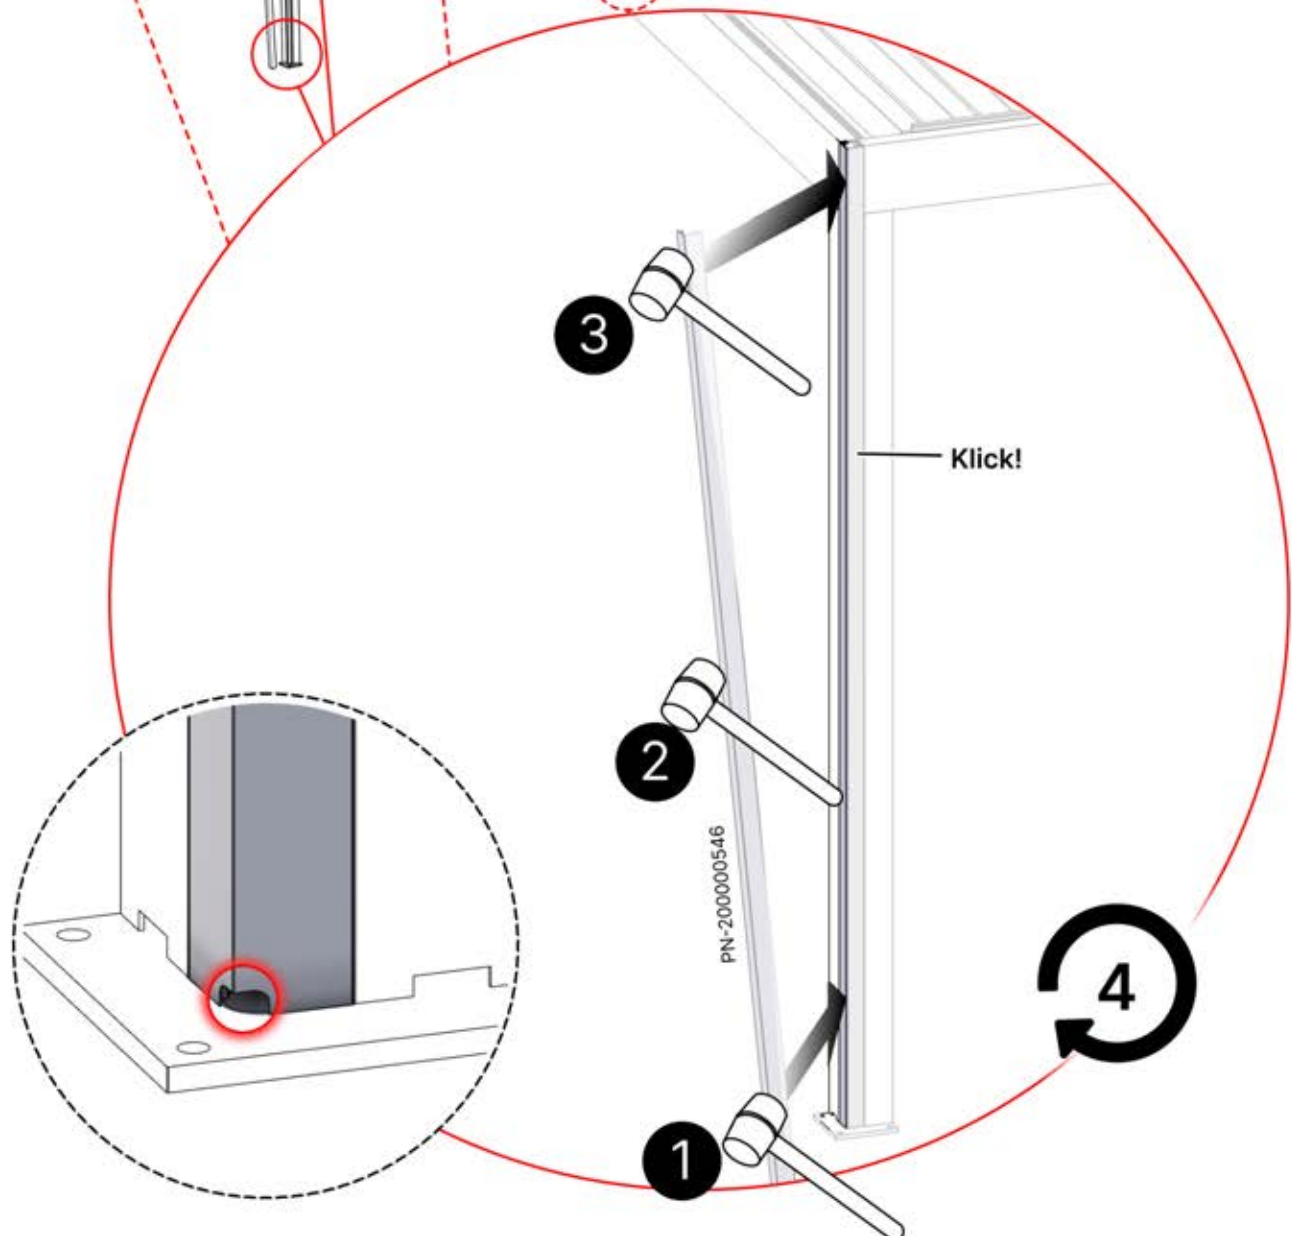

3

2

1

4

Klick!

PN-200000546