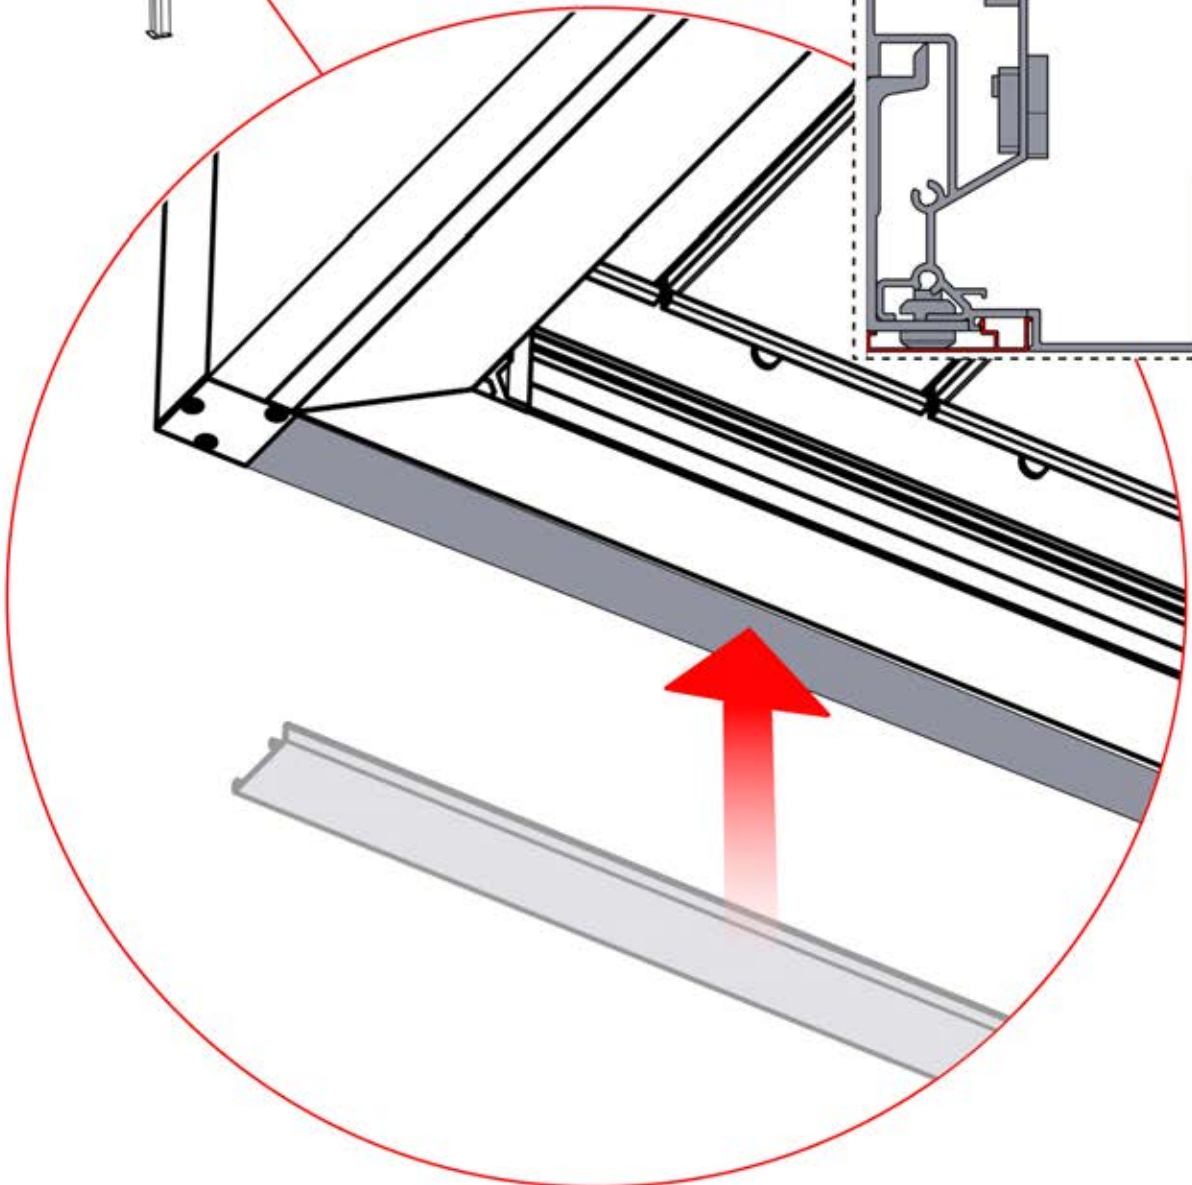

ANTHRAZIT: B245
WEISS: B253
SCHWARZ: B249

62

A circular arrow icon with the number "2" inside, indicating the second step of the assembly process.

PERGOLUX | PERGOLA PRO WANDMONTIERT S4

3 X 4 M / 10' x 13'