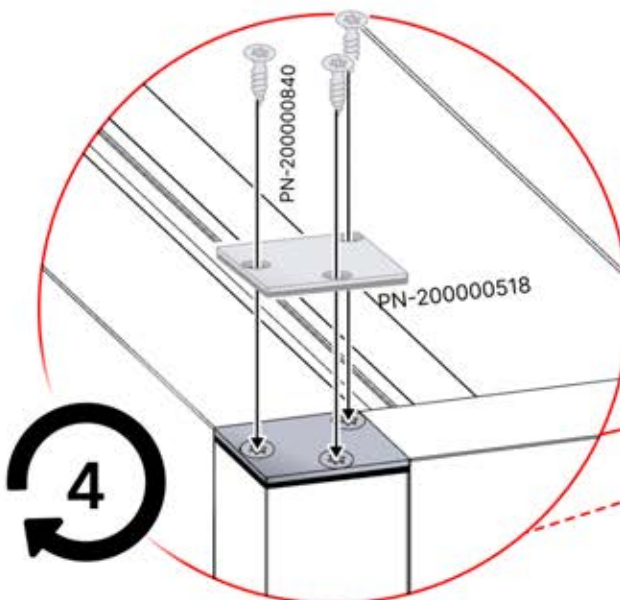

59

4

ANTHRAZIT: B245
WEISS: B253
SCHWARZ: B249

PN-200001514
4x

PN-200003323
2x

PN-200003322
2x

PN-200000840
18x