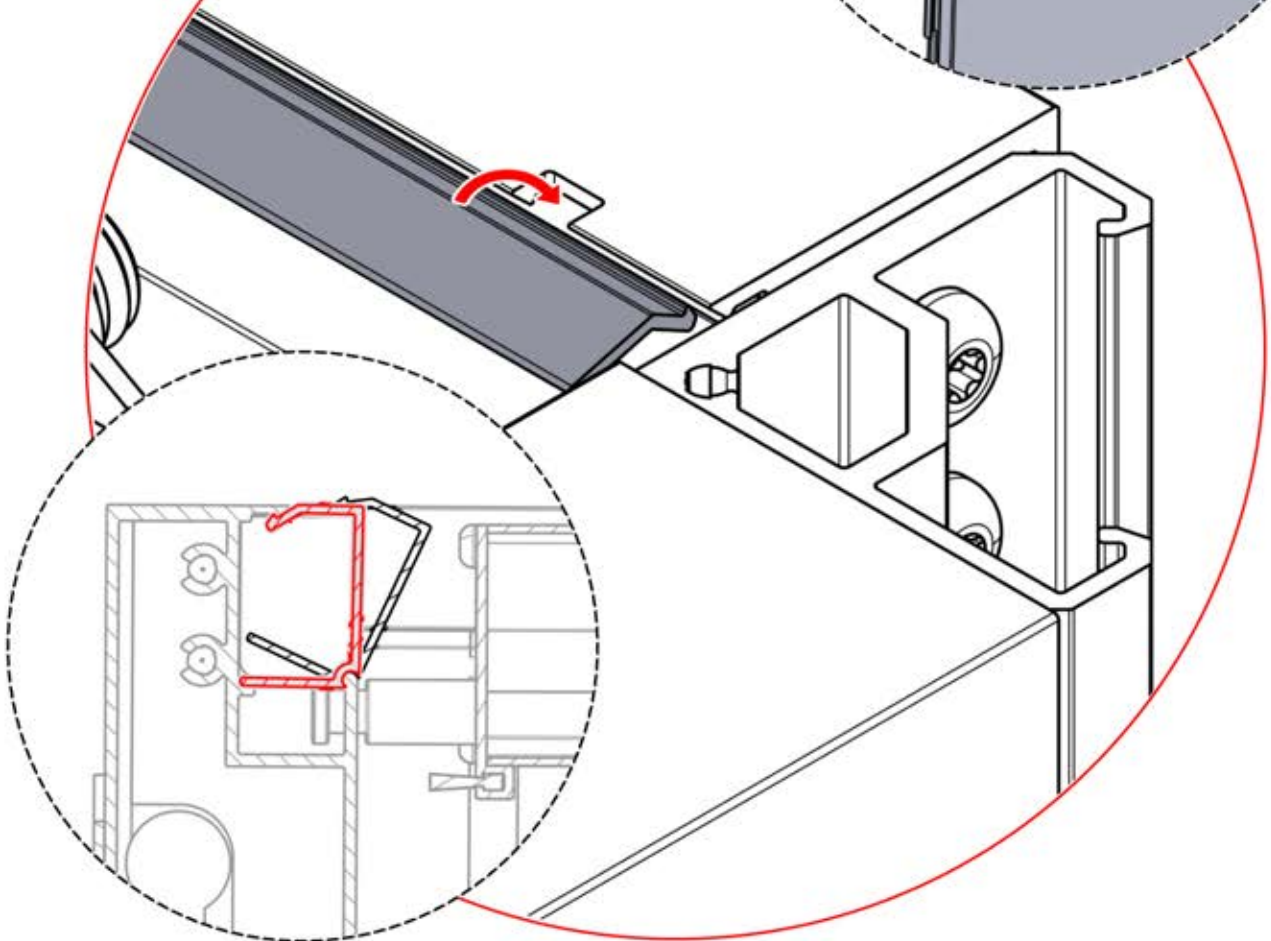

57

4

ANTHRAZIT: B245
WEISS: B253
SCHWARZ: B249