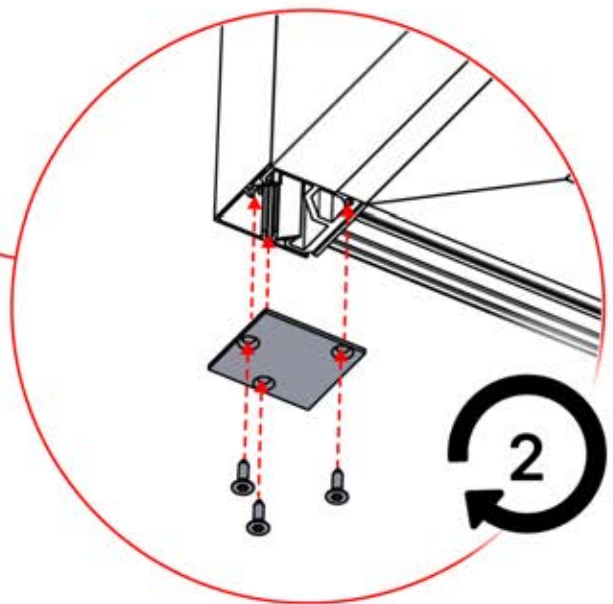

59

4

ANTHRAZIT: B245
WEISS: B253
SCHWARZ: B249

PN-200001514
4x

PN-200003323
2x

PN-200003322
2x

PN-200000840
18x