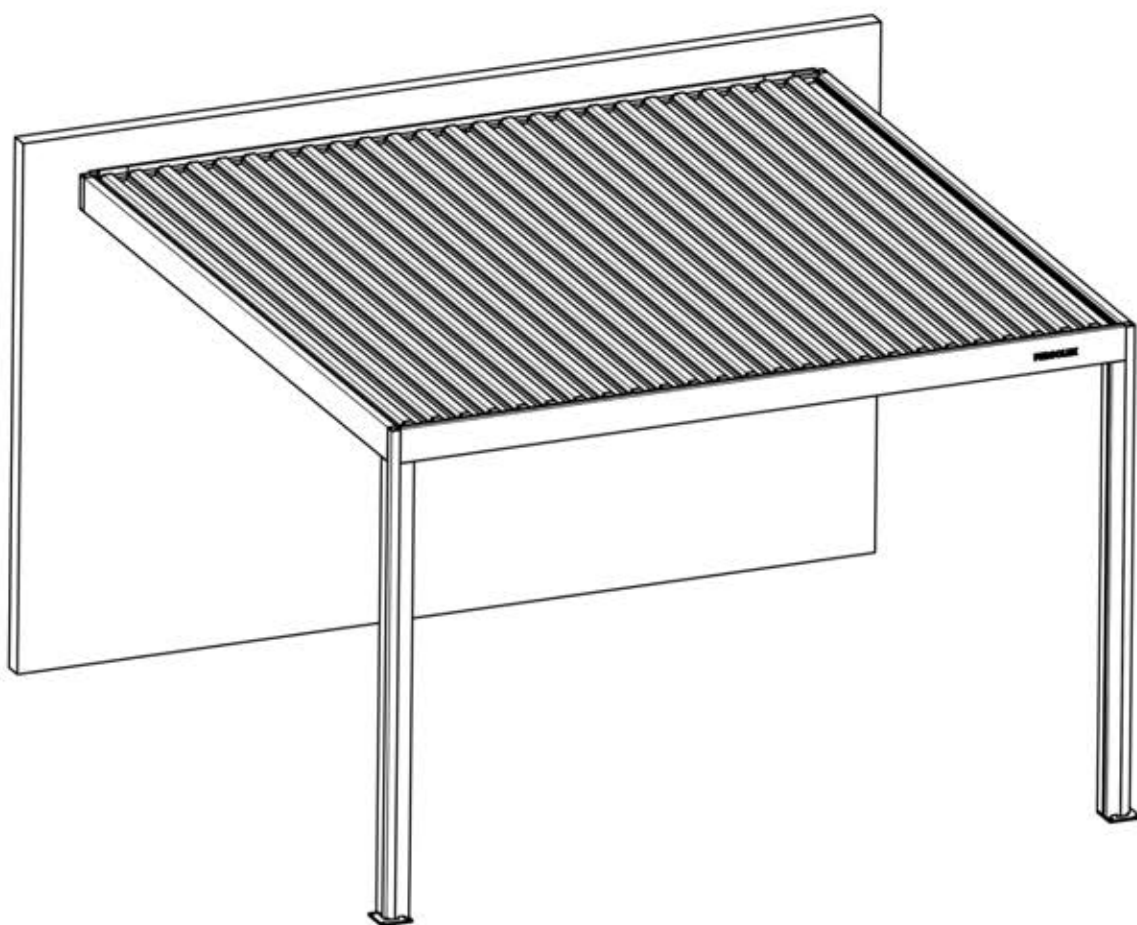

S4

PERGOLA

PRO

4 × 4m / 13' x 13'
WANDMONTIERT

PERGOLUX

Designed and
developed
in Norway

Type Approved
Regular
Production
Surveillance

www.tuv.com
ID: 1111293124