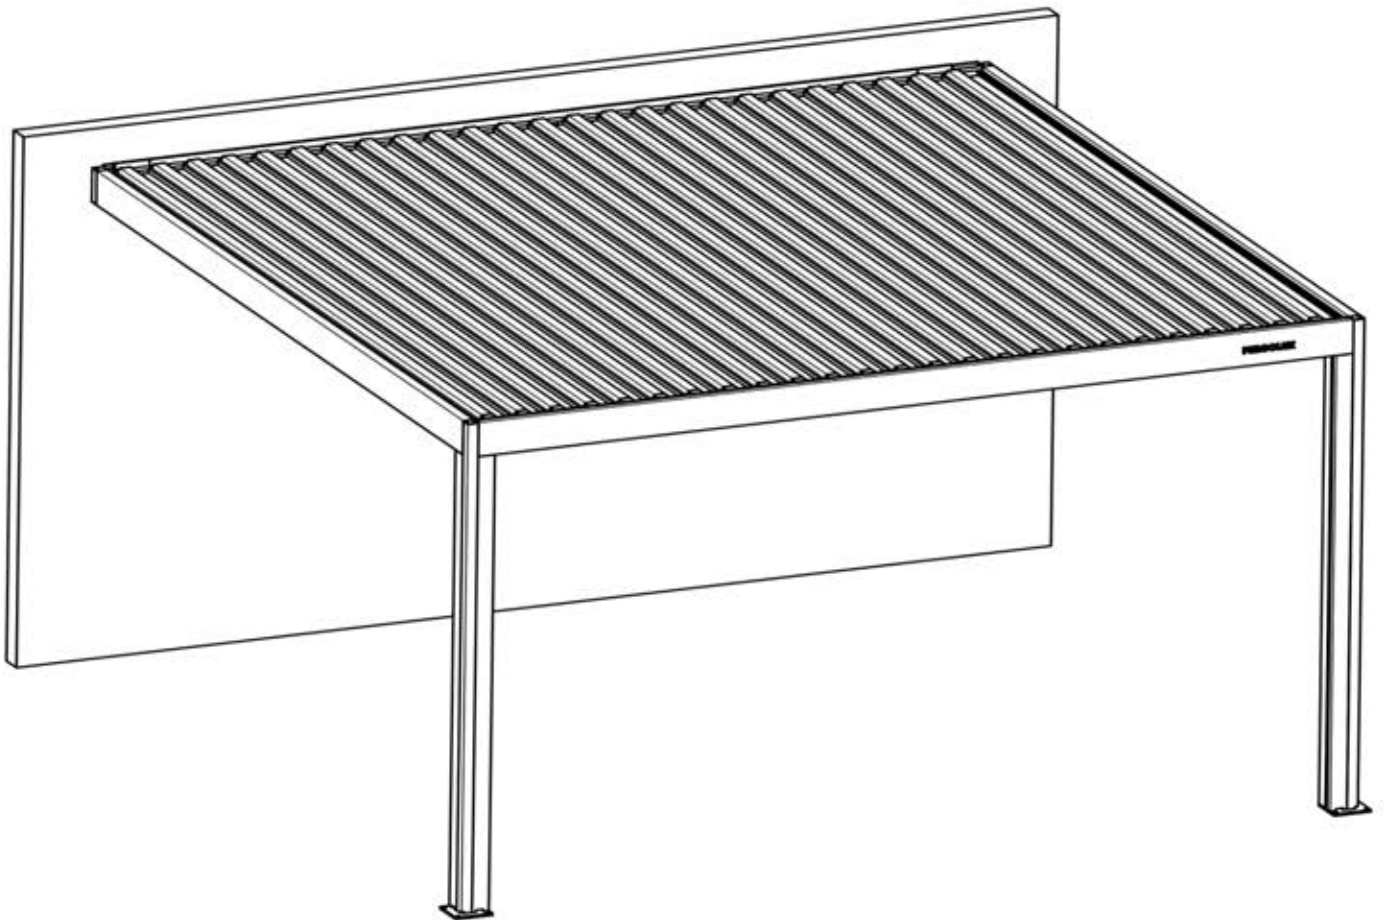

S4

PERGOLA

PRO

4 × 5m / 13' x 16'
WANDMONTIERT

PERGOLUX

Designed and
developed
in Norway

Type Approved
Regular
Production
Surveillance

www.tuv.com
ID 1111293124