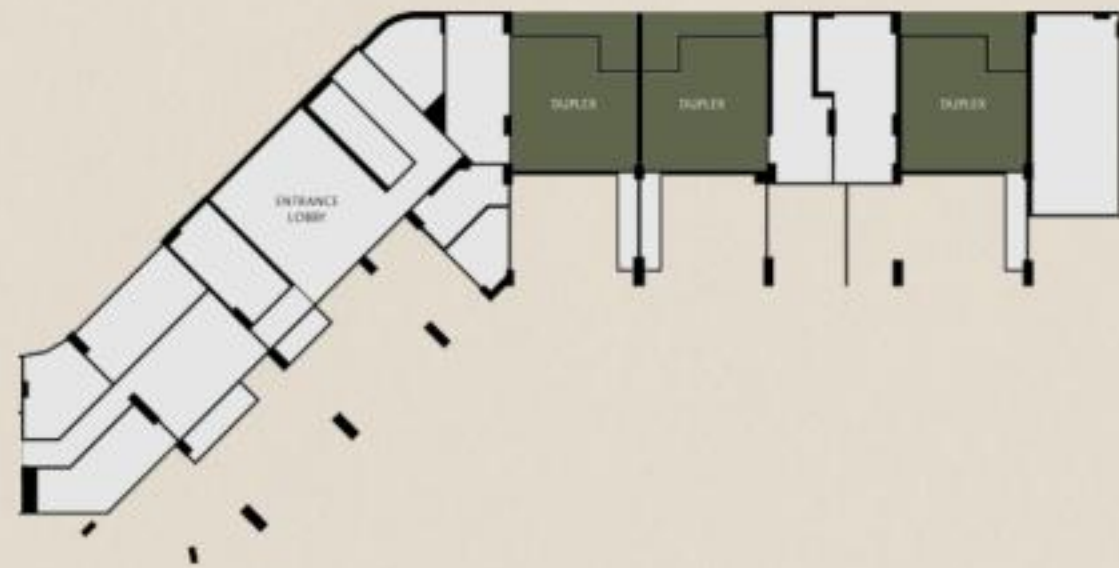

STUDIO APARTMENT

2ND & 3RD FLOOR
PARK, CIVIC & BOULEVARD VIEWS
46 SQM

1-BED APARTMENT

1ST, 2ND & 3RD FLOOR
PARK, CIVIC & BOULEVARD VIEWS
89 SQM

2-BED APARTMENT

1ST, 2ND & 3RD FLOOR
PARK, CIVIC & BOULEVARD VIEWS
172 SQM

2-BED DUPLEX

GROUND FLOOR
PARK, CIVIC & BOULEVARD VIEWS
259 SQM

3-BED APARTMENT

1ST, 2ND & 3RD FLOOR
GARDEN & BOULEVARD VIEWS
221 SQM

GROUND FLOOR

1ST FLOOR

“

IN EVERY MOMENT,
THERE IS WONDER.