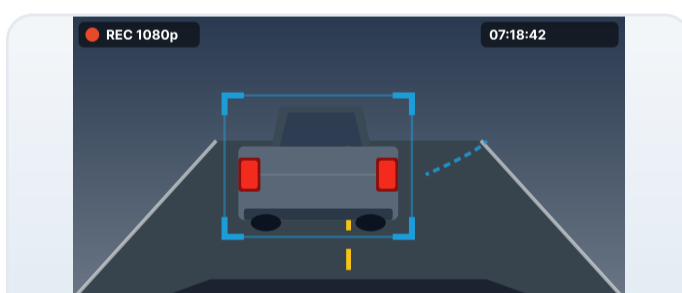

One device. Six reasons fleets choose IQ-CAM MC30.

THE AIRIQ SOLUTION

Driver exoneration

1080p forward proof settles disputes, defends CDLs, and shuts down nuclear verdicts.