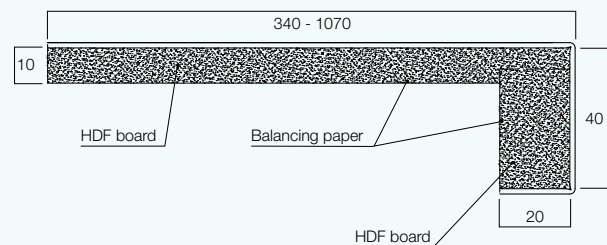

SHARP 4

Low, sharp nosing giving a modern impression

Subtle and sharp nosing in a modern style. This low profile with distinctive angular details brings a contemporary look and a touch of elegance to your interior. Matches any modern space where a staircase can serve as an important interior design element.

Parameter	Value
Board thickness	10 mm + vinyl thickness
Nosing height (no vinyl)	40 mm
Nosing thickness	20 mm + vinyl thickness
Nosing radius	2-3 mm
Support board	HDF
Top side	decorative vinyl according to the EN 438 standard
Bottom side	moisture-resistant impregnated backing