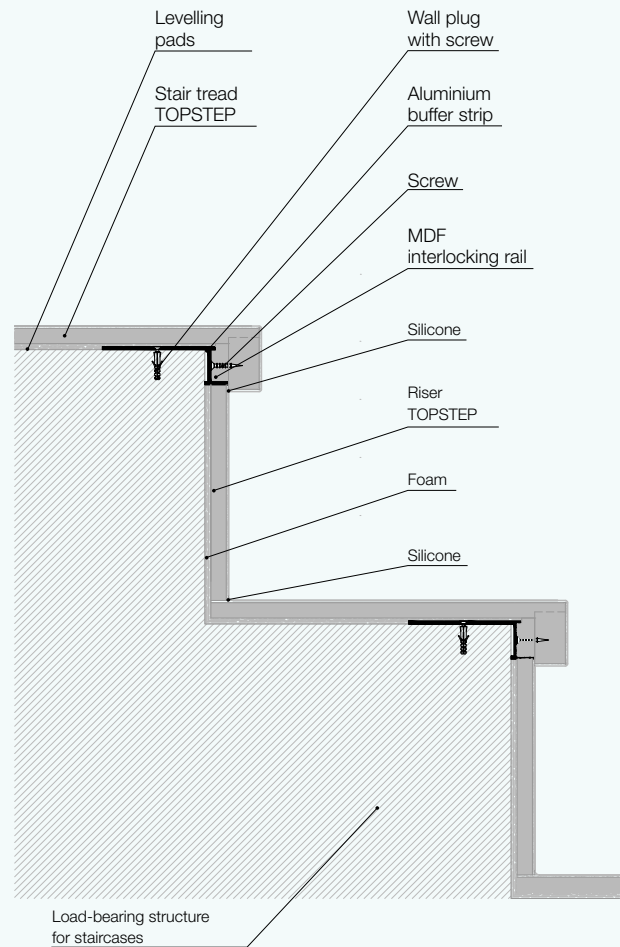

SHARP 4

Low, sharp nosing giving a modern impression

Subtle and sharp nosing in a modern style. This low profile with distinctive angular details brings a contemporary look and a touch of elegance to your interior. Matches any modern space where a staircase can serve as an important interior design element.

Parameter	Value
Board thickness	10 mm + vinyl thickness
Nosing height (no vinyl)	40 mm
Nosing thickness	20 mm + vinyl thickness
Nosing radius	2-3 mm
Support board	HDF
Top side	decorative vinyl according to the EN 438 standard
Bottom side	moisture-resistant impregnated backing