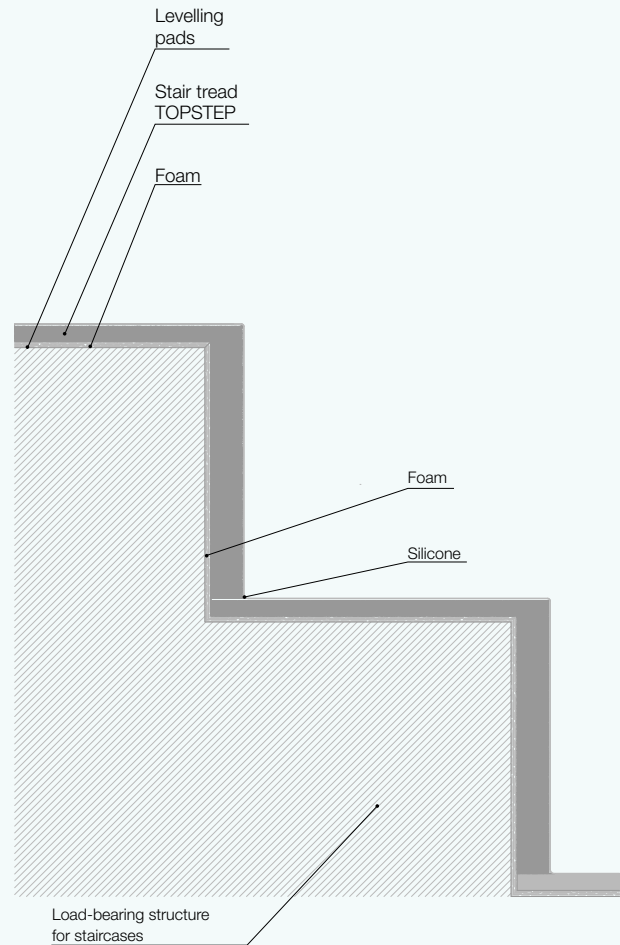

TOPSTEP® STAIRCASE SYSTEM

LEVEL

Completely without nosing, it gives a modern, simple impression

Minimalism in its purest form – completely without nosing. This profile combines the tread and riser into one smooth unit. Ideal for modern interiors with an emphasis on simplicity and clean lines. Thanks to the possibilities of vinyl, you can match it with the interior down to the finest detail.

Parameter	Value
Board thickness	10 mm + vinyl thickness
Nosing height (no vinyl)	200 mm
Nosing thickness	20 mm + vinyl thickness
Nosing radius	2-3 mm
Support board	HDF
Top side	decorative vinyl according to the EN 438 standard
Bottom side	moisture-resistant impregnated backing