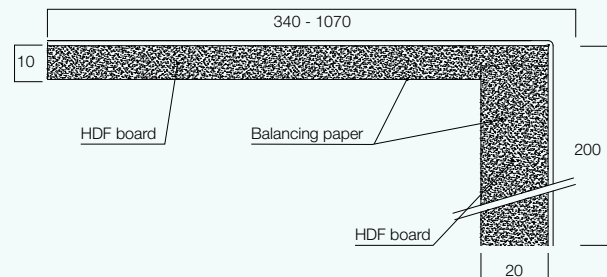

TOPSTEP® STAIRCASE SYSTEM

LEVEL

Completely without nosing, it gives a modern, simple impression

Minimalism in its purest form – completely without nosing. This profile combines the tread and riser into one smooth unit. Ideal for modern interiors with an emphasis on simplicity and clean lines. Thanks to the possibilities of vinyl, you can match it with the interior down to the finest detail.

Parameter	Value
Board thickness	10 mm + vinyl thickness
Nosing height (no vinyl)	200 mm
Nosing thickness	20 mm + vinyl thickness
Nosing radius	2-3 mm
Support board	HDF
Top side	decorative vinyl according to the EN 438 standard
Bottom side	moisture-resistant impregnated backing