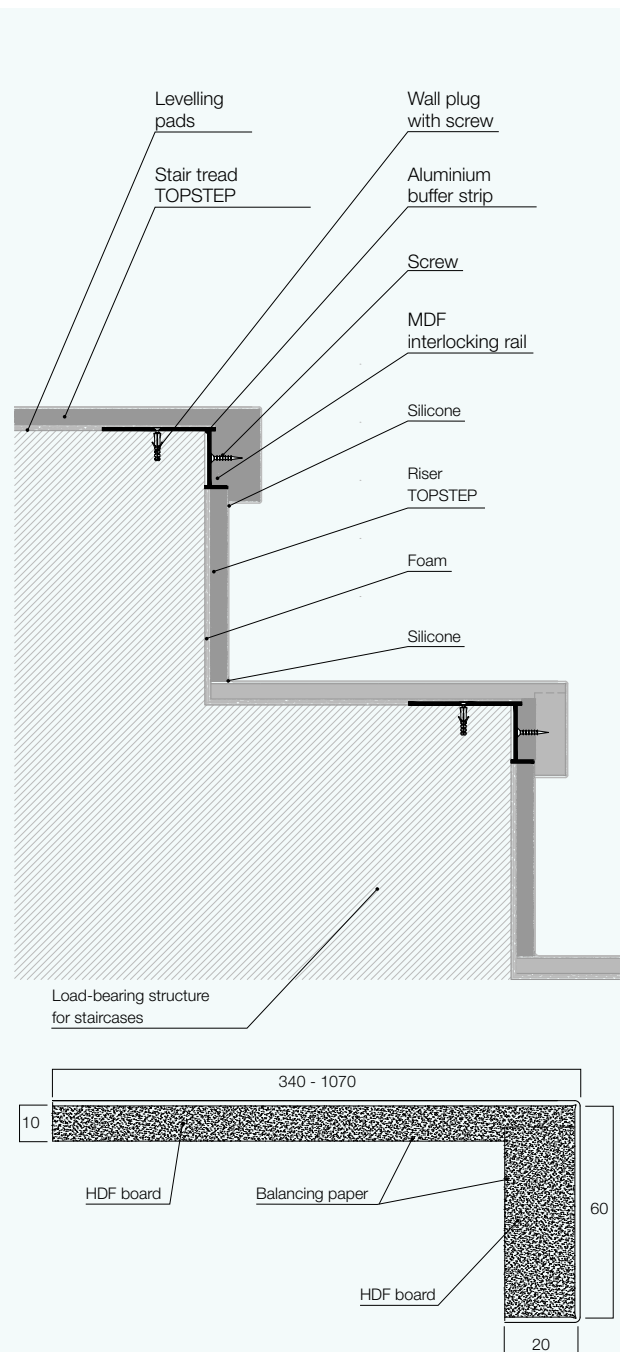

TOPSTEP® STAIRCASE SYSTEM

SHARP 6

High straight nosing giving a sturdy impression

Solid and dominant stair treads for every interior. The high, sharp nosing with this profile creates an impressive look that draws the eye. The ideal choice for those who want the staircase to stand out and match the rest of the interior down to the finest detail.

Parameter	Value
Board thickness	10 mm + vinyl thickness
Nosing height (no vinyl)	60 mm
Nosing thickness	20 mm + vinyl thickness
Nosing radius	2-3 mm
Support board	HDF
Top side	decorative vinyl according to the EN 438 standard
Bottom side	moisture-resistant impregnated backing