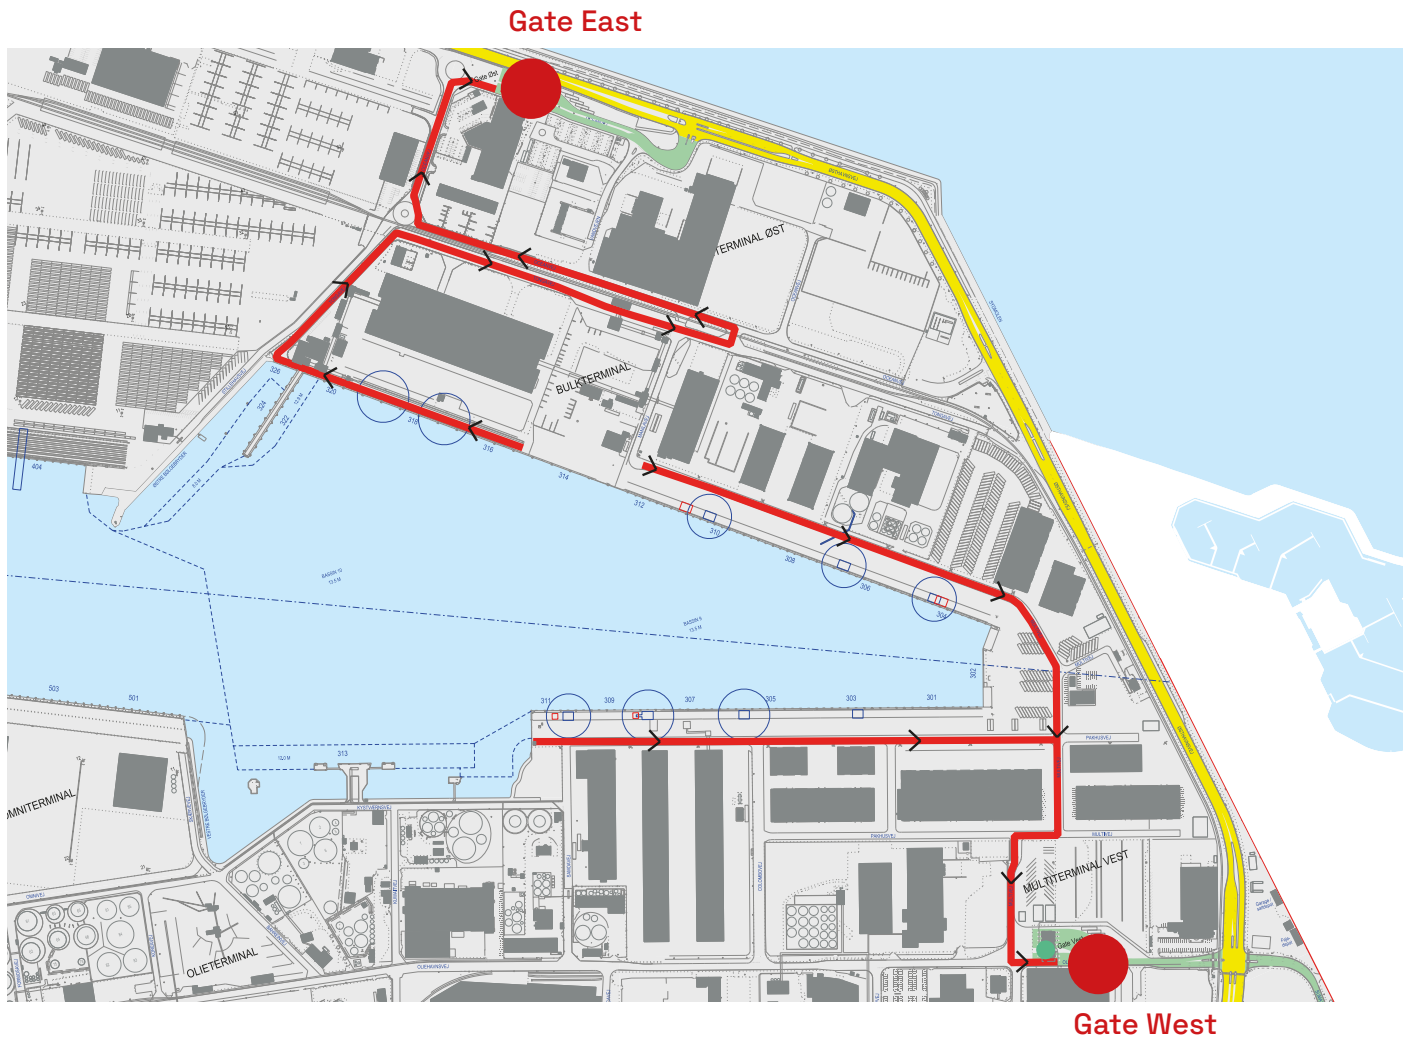

Crew members' access to and from ships

Bulk and Multi terminal

Port of Aarhus

Tel. +45 86 13 32 66

Alarm

1-1-2

Gate West and Gate East

Entrance: Press the button on the stand to call the gate security.

Please state your name and name of the ship.

Exit: Press the exit button near the walkway gate to leave the area.

Walking along the road marked in red is only allowed wearing a yellow safety vest and helmet.