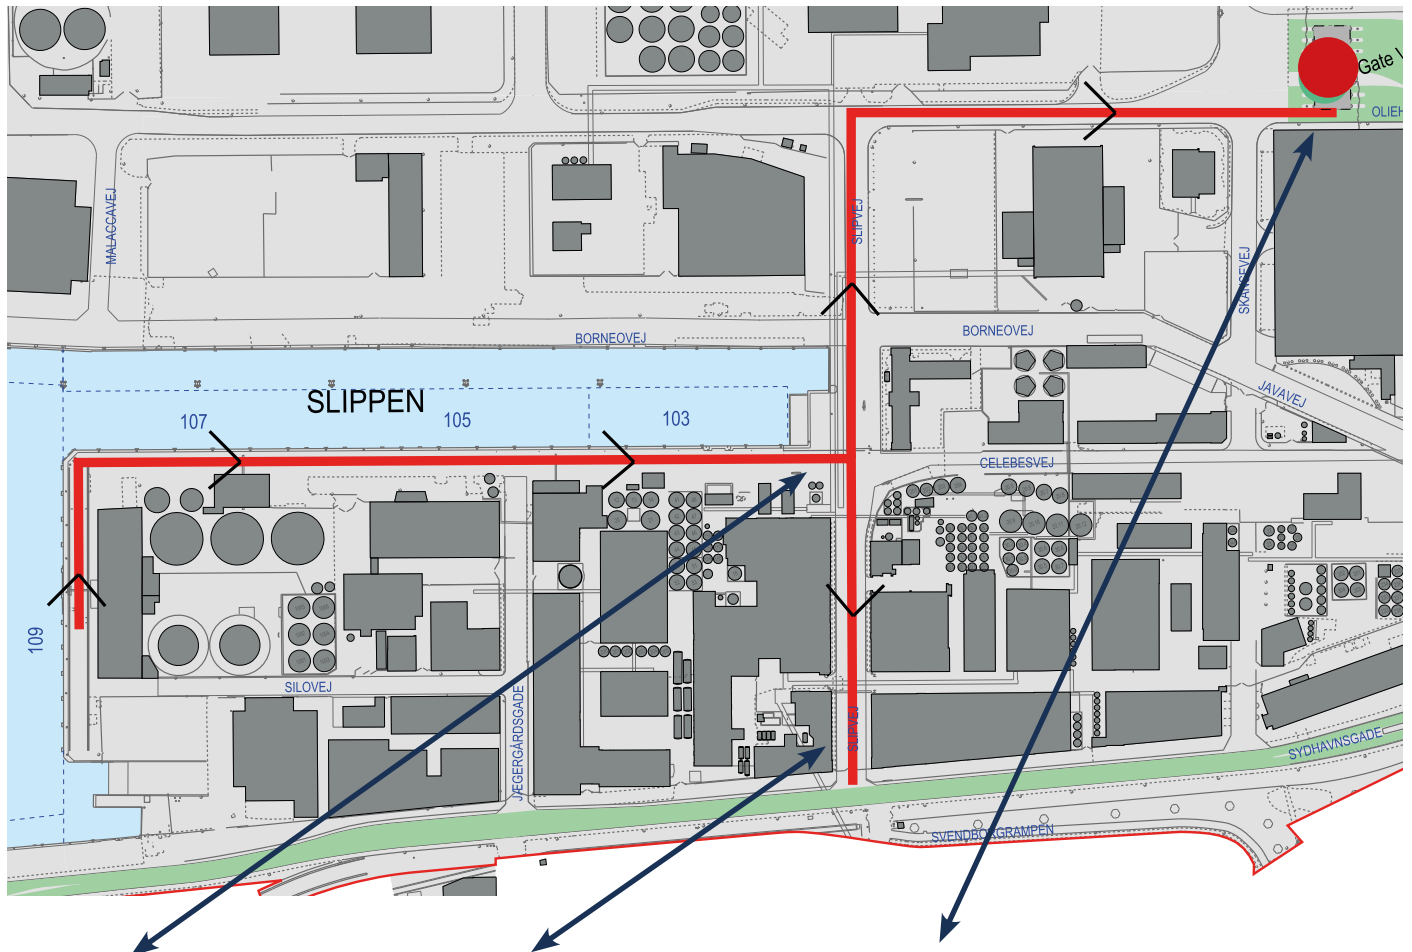

Exit: Press the exit button near the walkway gate to leave the area.

Walking along the road marked in red is only allowed wearing a yellow safety vest and helmet.

Crew members' access to and from ships

Oil and Multi terminal

Entrance: Press the button on the stand to call the gate security.

Please state your name and name of the ship.

Exit: Press the exit button near the walkway gate to leave the area.

Walking along the road marked in red is only allowed wearing a yellow safety vest and helmet.

AAK & Aarhus Protein

Gate West

Exit by code or access card.

Entrance and exit only with access card.

Exit button.

Alarm

1-1-2

Entrance and exit with AAK access card only.