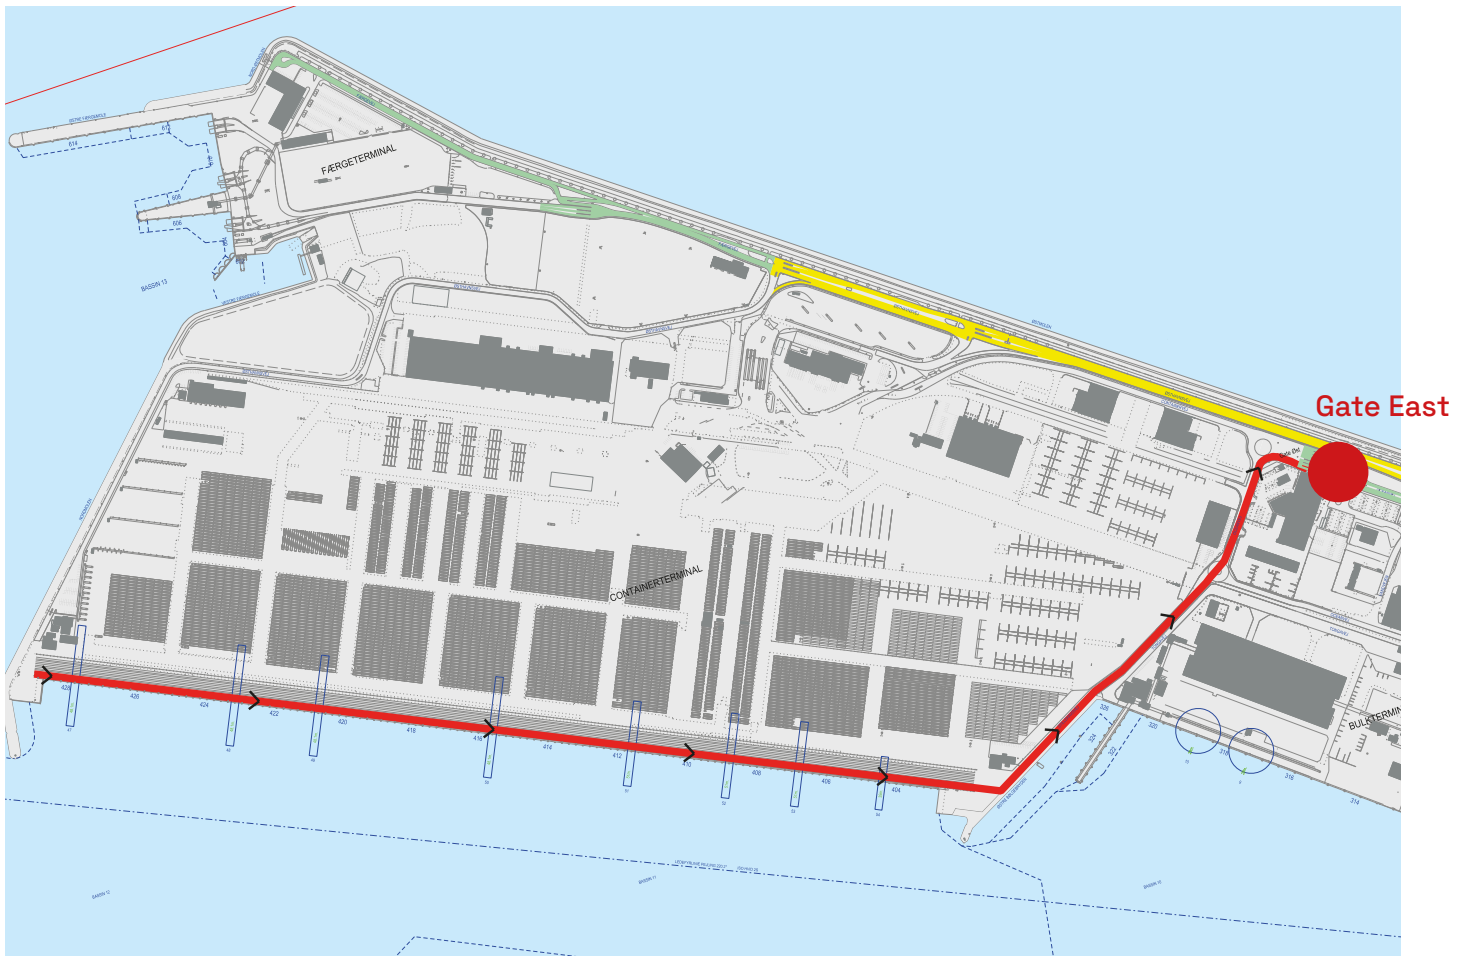

Exit: Press the exit button near the walkway gate to leave the area.

Walking along the road marked in red is only allowed wearing a yellow safety vest and helmet.

Crew members' access to and from ships

Oil and Multi terminal

Gate West

Port of Aarhus

Tel. +45 86 13 32 66

Alarm

1-1-2

Gate West

Entrance: Press the button on the stand to call the gate security. Please state your name and name of the ship.

Exit: Press the exit button near the walkway gate to leave the area.

Walking along the road marked in red is only allowed wearing a yellow safety vest and helmet.

Crew members' access to and from ships

Container terminal

Port of Aarhus

Tel. +45 86 13 32 66

Alarm

1-1-2

Gate East

Entrance: Press the button on the stand to call the gate security.

Please state your name and name of the ship.

Exit: Press the exit button near the walkway gate to leave the area.

Walking along the road marked in red is only allowed wearing a yellow safety vest and helmet.