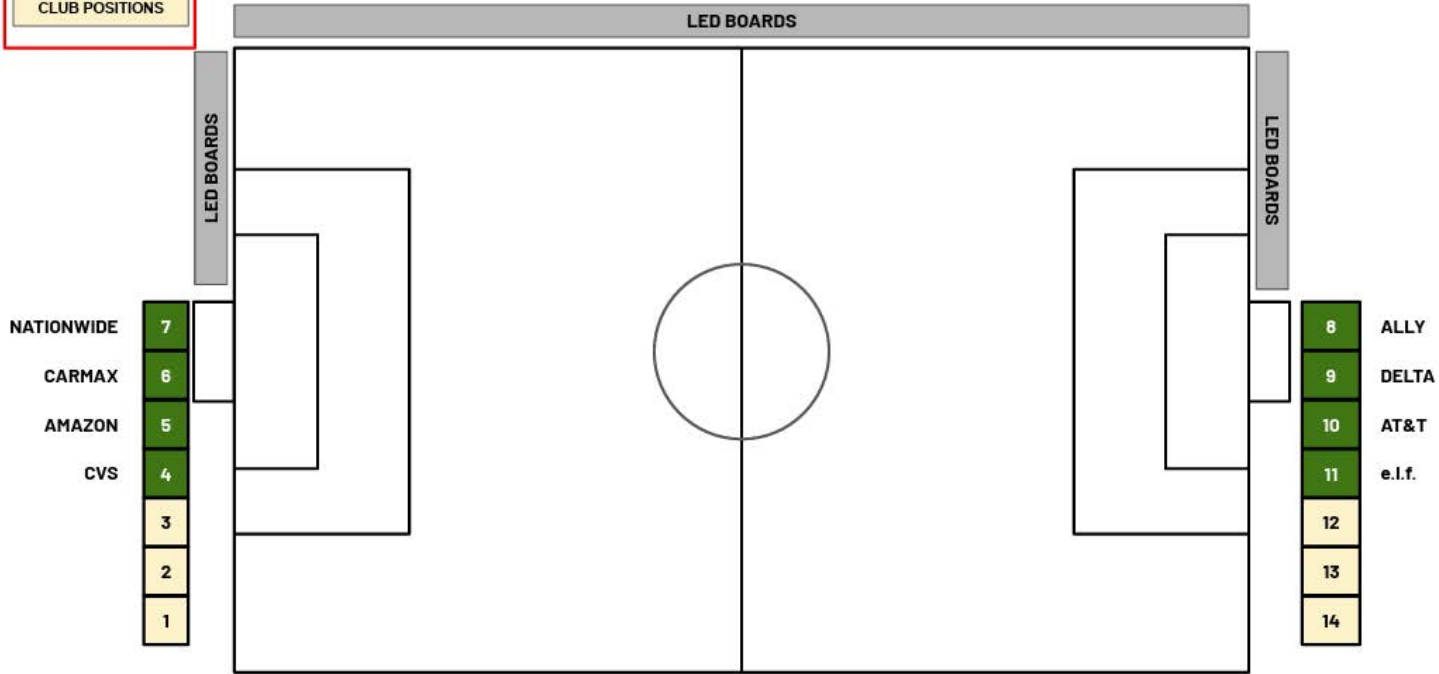

* **Bold** timings indicate they may not be adjusted/changed without NWSL approval

KEY

LEAGUE POSITIONS

CLUB POSITIONS

2026 NWSL REGULAR SEASON - LEAGUE LED

LED ALLOTMENTS - LEAGUE CONTROLLED MATCH REGULAR SEASON