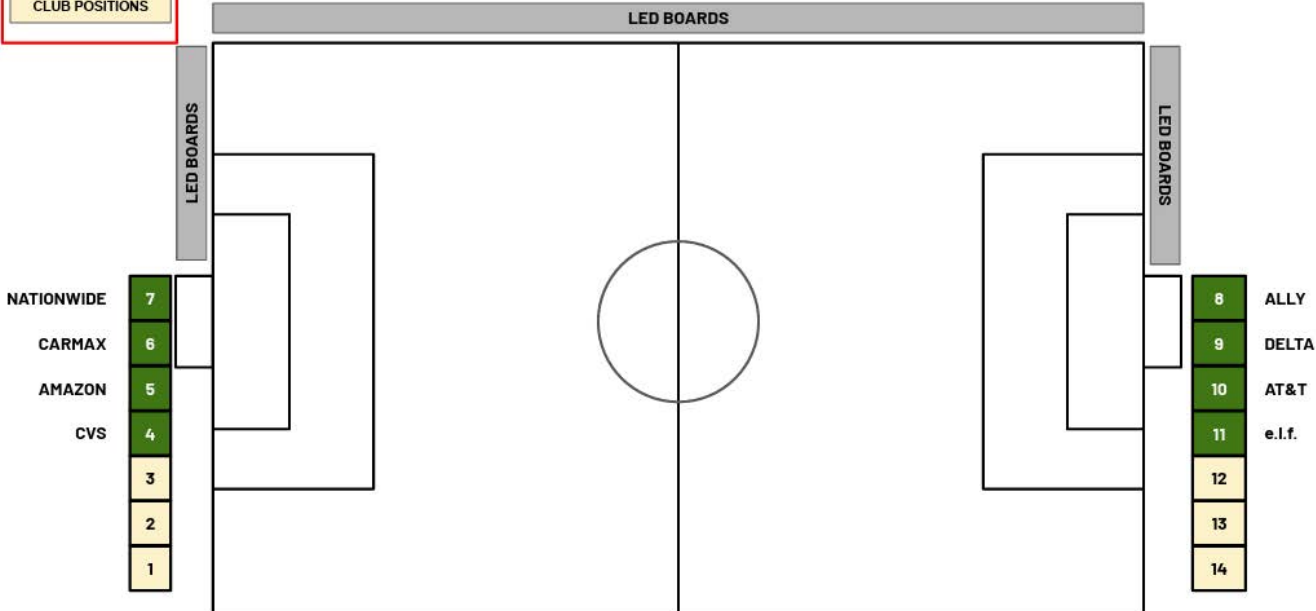

* **Bold** timings indicate they may not be adjusted/changed without NWSL approval

KEY

LEAGUE POSITIONS

CLUB POSITIONS

2026 NWSL REGULAR SEASON - LEAGUE LED

LED ALLOTMENTS - LEAGUE CONTROLLED MATCH RIVALRIES