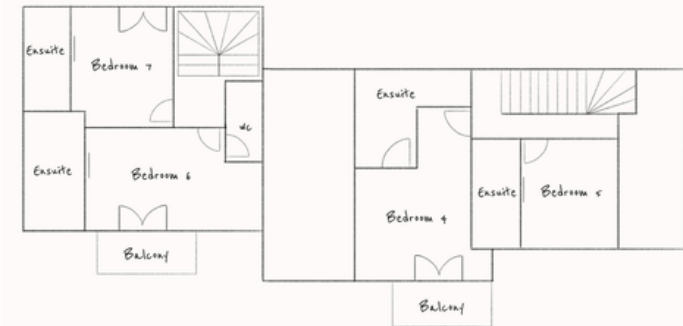

GUEST ROOM 06

ENSUITE 06

**OUTDOOR AND
WELLNESS**

BOOT ROOM

CHALET FLOOR PLAN

GROUND FLOOR

SKI & BOOTROOM
2 GUESTROOMS
2 ENSUITES

FIRST FLOOR

OPEN PLAN LIVING
KITCHEN AND DINING
WC
OUTDOOR HOT TUB
1 GUESTROOM
1 ENSUITE
TERRACE

SECOND FLOOR

4 GUESTROOMS
4 ENSUITES
2 BALCONIES

GUEST ROOM CONFIGURATIONS

GUEST ROOM 01

DOUBLE / TWIN BED
ENSUITE
SHOWER