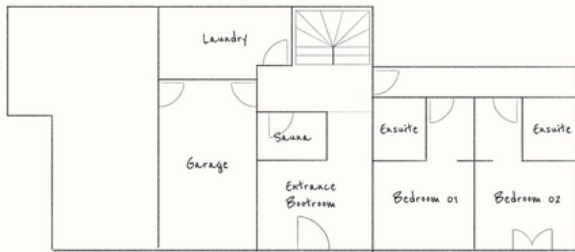

GUEST ROOM 06

ENSUITE 06

**OUTDOOR AND
WELLNESS**

BOOT ROOM

CHALET FLOOR PLAN

GROUND FLOOR

SKI & BOOTROOM
2 GUESTROOMS
2 ENSUITES

FIRST FLOOR

OPEN PLAN LIVING
KITCHEN AND DINING
WC
OUTDOOR HOT TUB
1 GUESTROOM
1 ENSUITE
TERRACE

SECOND FLOOR

4 GUESTROOMS
4 ENSUITES
2 BALCONIES

GUEST ROOM CONFIGURATIONS

GUEST ROOM 01

DOUBLE / TWIN BED
ENSUITE
SHOWER