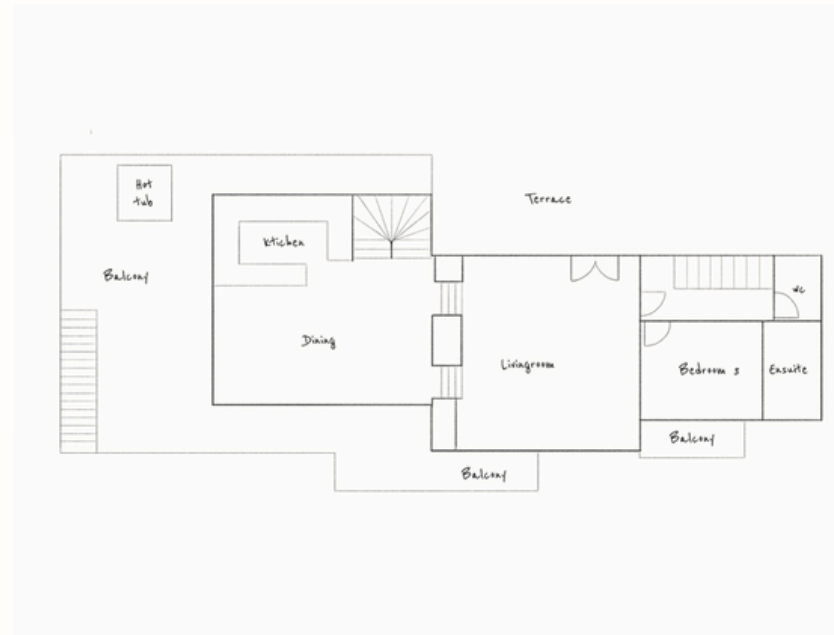

GUEST ROOM 06

ENSUITE 06

**OUTDOOR AND
WELLNESS**

BOOT ROOM

CHALET FLOOR PLAN

GROUND FLOOR

SKI & BOOTROOM
2 GUESTROOMS
2 ENSUITES

FIRST FLOOR

OPEN PLAN LIVING
KITCHEN AND DINING
WC
OUTDOOR HOT TUB
1 GUESTROOM
1 ENSUITE
TERRACE

SECOND FLOOR

4 GUESTROOMS
4 ENSUITES
2 BALCONIES

GUEST ROOM CONFIGURATIONS

GUEST ROOM 01

DOUBLE / TWIN BED
ENSUITE
SHOWER