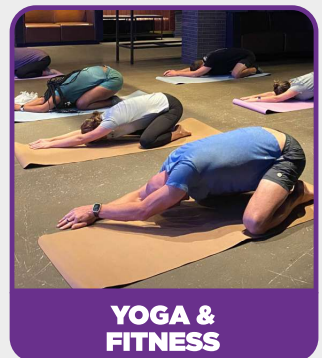

Featured *favorites* include...

RUNNING & WALKING EVENTS

MASSAGE & STRETCH

POP UP PICKLEBALL

YOGA & FITNESS

Plus customizable wellness, team-building, and destination experiences tailored to your event.

WHY EVENT PLANNERS CHOOSE MAGIC FIT: