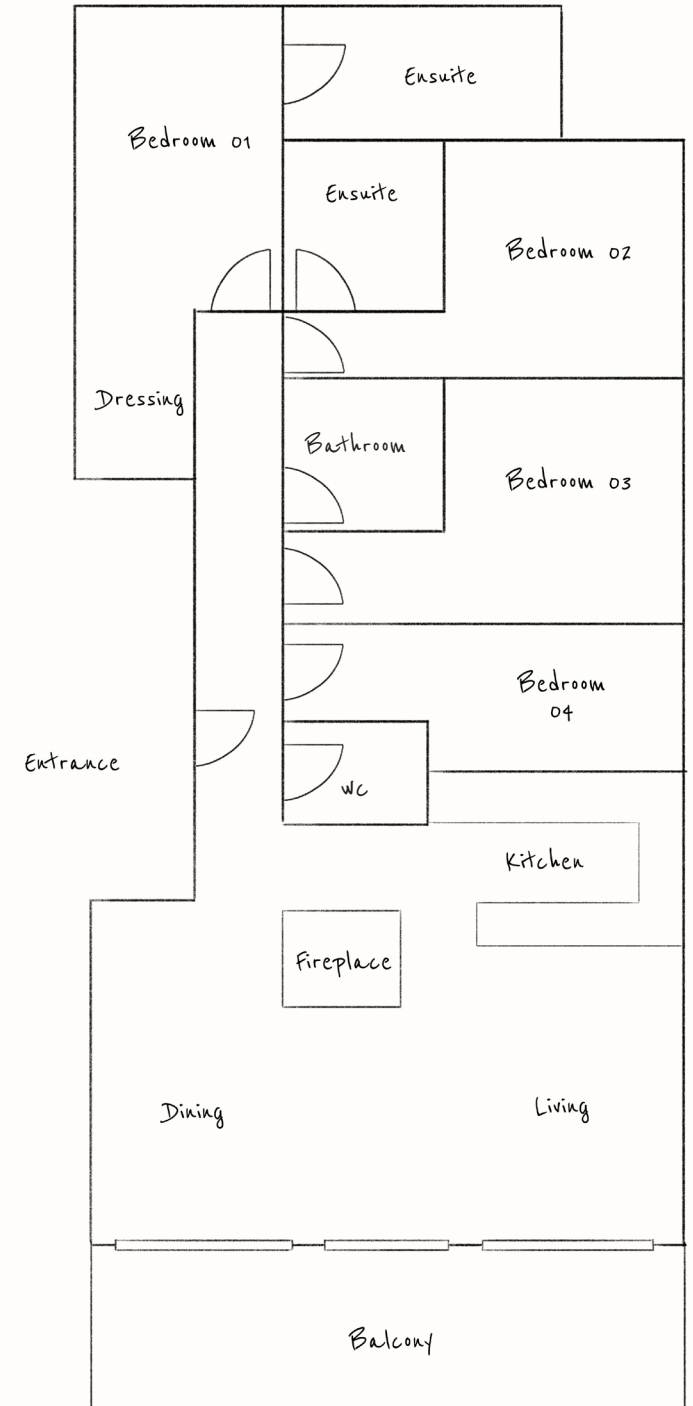

SHARED BOOT ROOM

FINDING A CENTRALLY LOCATED APARTMENT IN VERBIER WITH A POOL IS RARE, BUT VALENTINE OFFERS SO MUCH MORE. DESIGNED FOR COMFORT, THIS STYLISH APARTMENT SLEEPS SEVEN ACROSS FOUR BEDROOMS AND FEATURES AN OPEN-PLAN LIVING AND DINING AREA CENTRED AROUND A COSY FIREPLACE.

LIVINGROOM

DINING ROOM

KITCHEN

GUEST SUITES

OUTDOOR LIVING

SPA FACILITIES

CHALET FLOOR PLAN

- 4 ROOMS
- 3 BATHROOMS
- 1 SEPARATE WC
- BALCONY
- FIREPLACE

GUEST ROOM CONFIGURATIONS

MASTER GUEST ROOM

- KING BED
- ENSUITE
- SHOWER
- BATH
- WALK IN WARDROBE

GUEST ROOM 02

- DOUBLE BED
- ENSUITE
- SHOWER

GUEST ROOM 03

- TWIN BEDS
- SHARED BATHROOM
- SHOWER

GUEST ROOM 04

- SINGLE BED
- PULLOUT SINGLE
- SHARED BATHROOM
- SHOWER

CHALET LOCATION

Rte de la Poste 23,
1936 Verbier, Switzerland

PLACE CENTRALE 2 MINUTE WALK
NURSERY SLOPES 5 MINUTES WALK
SKI LIFT 3 MINUTES BY CHAUFFEUR