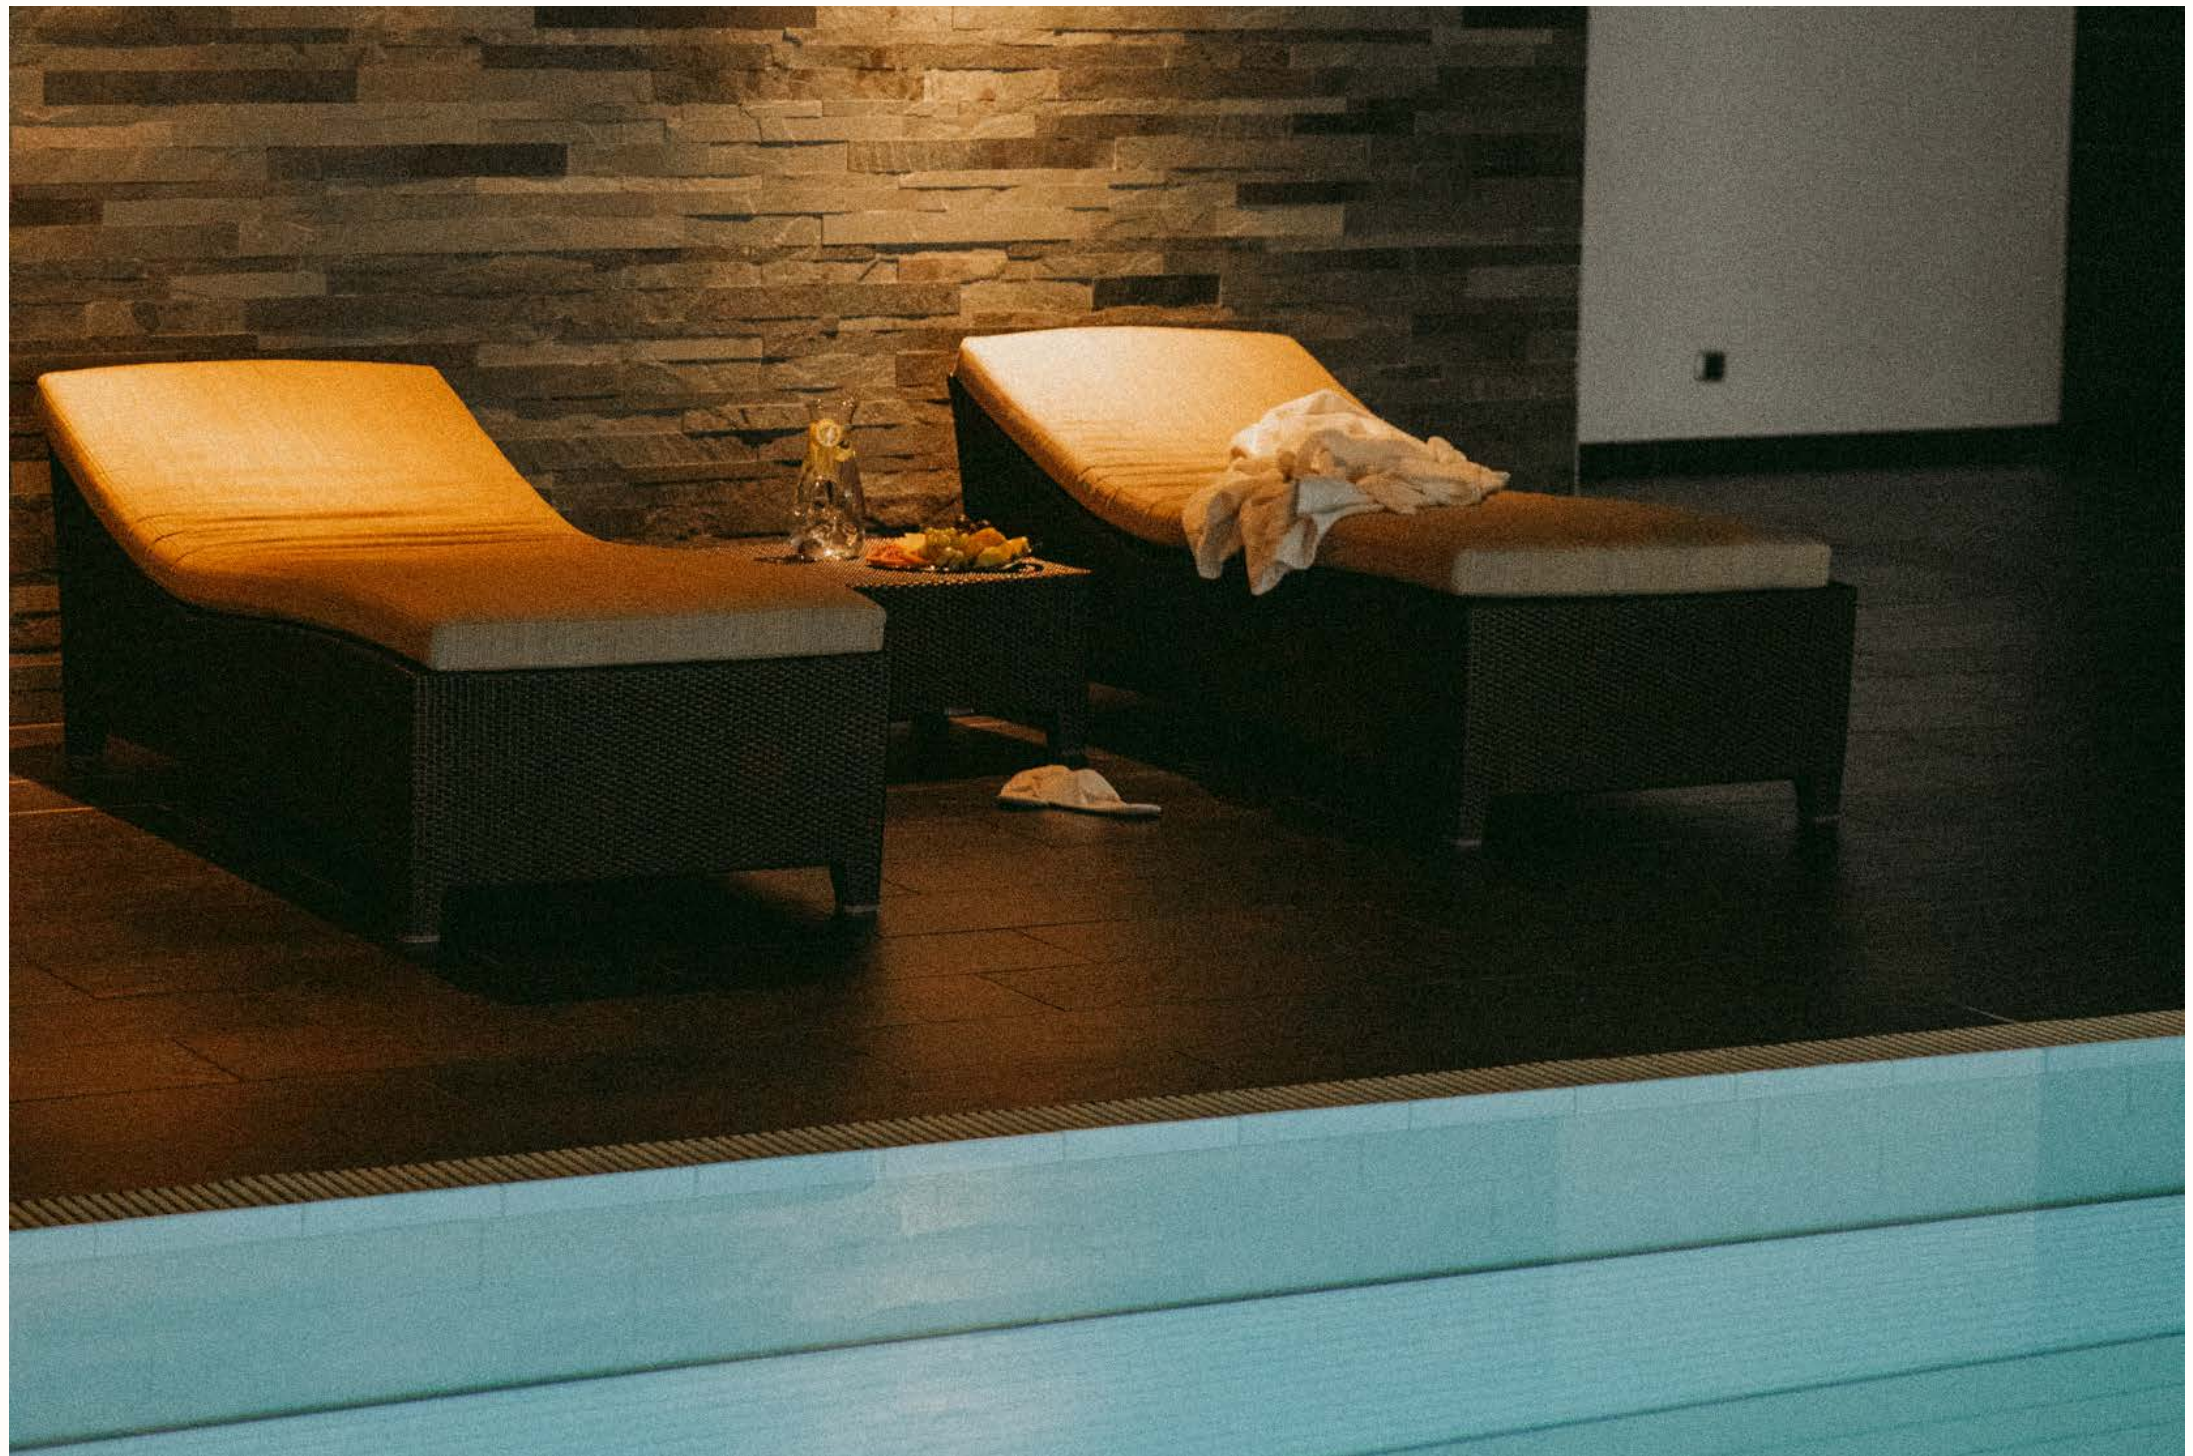

SHARED BOOT ROOM

FINDING A CENTRALLY LOCATED APARTMENT IN VERBIER WITH A POOL IS RARE, BUT VALENTINE OFFERS SO MUCH MORE. DESIGNED FOR COMFORT, THIS STYLISH APARTMENT SLEEPS SEVEN ACROSS FOUR BEDROOMS AND FEATURES AN OPEN-PLAN LIVING AND DINING AREA CENTRED AROUND A COSY FIREPLACE.

THE SOUTH-FACING BALCONY IS PERFECT FOR SOAKING IN THE ALPINE VIEWS. GUESTS ENJOY EXCLUSIVE ACCESS TO A SHARED POOL, HIGH-SPEC GYM, HAMMAM, SAUNA, AND GAMES ROOM, MAKING VALENTINE THE ULTIMATE BASE FOR BOTH ADVENTURE AND RELAXATION.

LIVINGROOM

DINING ROOM

KITCHEN

GUEST SUITES

OUTDOOR LIVING

SPA FACILITIES

CHALET FLOOR PLAN

- 4 ROOMS
- 3 BATHROOMS
- 1 SEPARATE WC
- BALCONY
- FIREPLACE