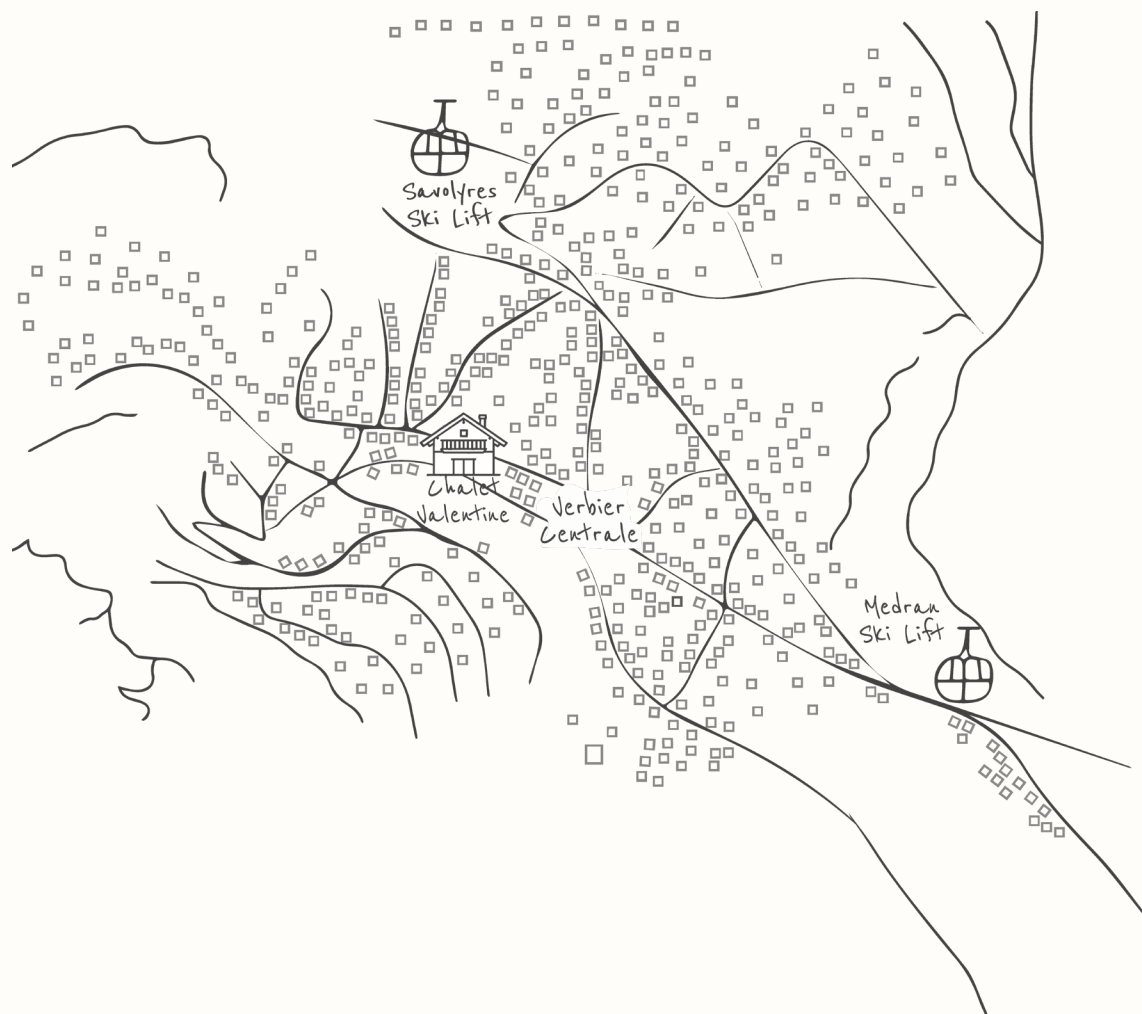

- SINGLE BED
- PULLOUT SINGLE
- SHARED BATHROOM
- SHOWER

CHALET LOCATION

Rte de la Poste 23,
1936 Verbier, Switzerland

PLACE CENTRALE 2 MINUTE WALK
NURSERY SLOPES 5 MINUTES WALK
SKI LIFT 3 MINUTES BY CHAUFFEUR

GOOGLE COORDINATES
46.09701747977405