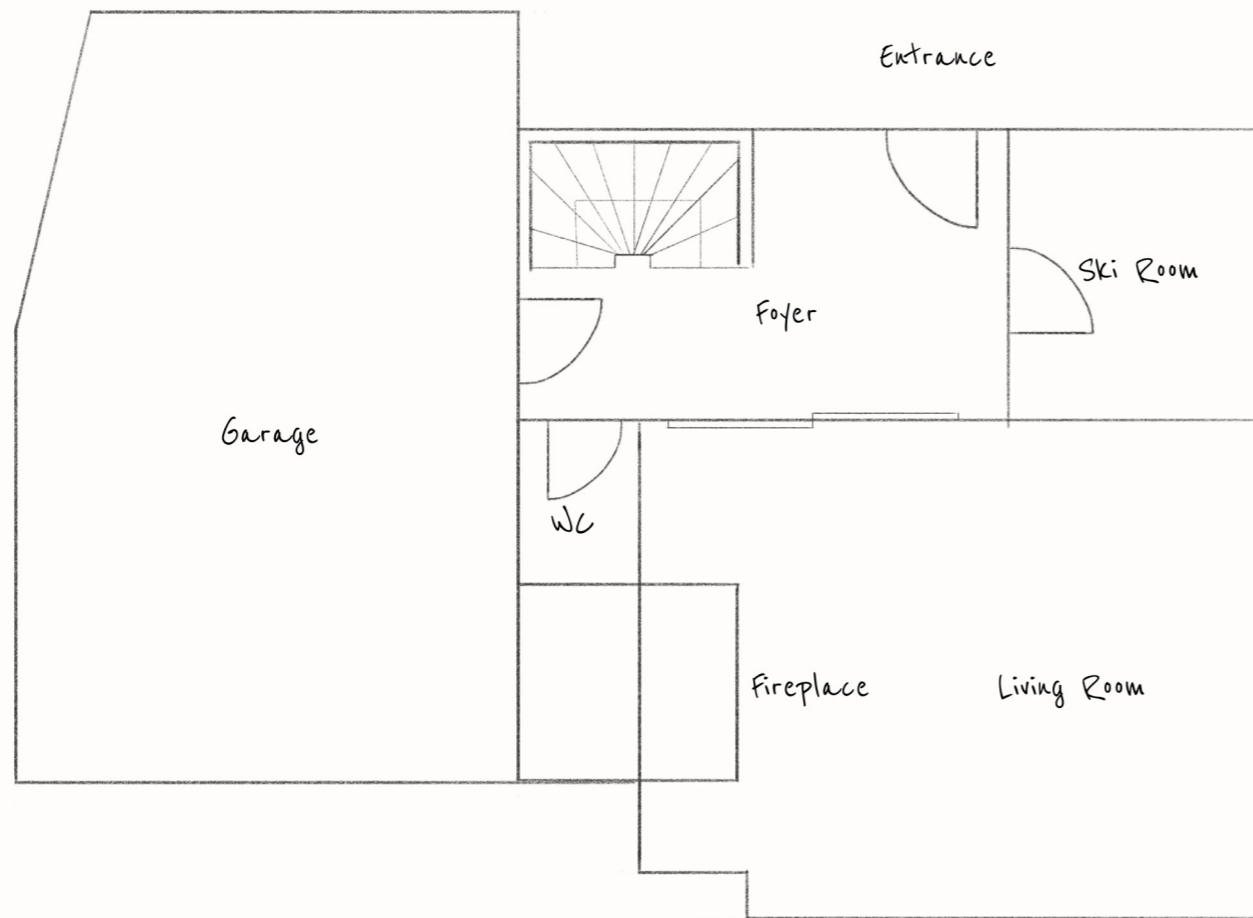

## Entrance and Living Room

Entrance lobby

Ski and boot room

Living with cinema projector and logburner  
fireplace

WC

## Middle Level Living Area and Master

### Kitchen and dining

Terrace with hot tub (seats 8)

### Master Guest Room 01

Double or Twin Bed, Sofa Bed,  
Ensuite Shower and Bath