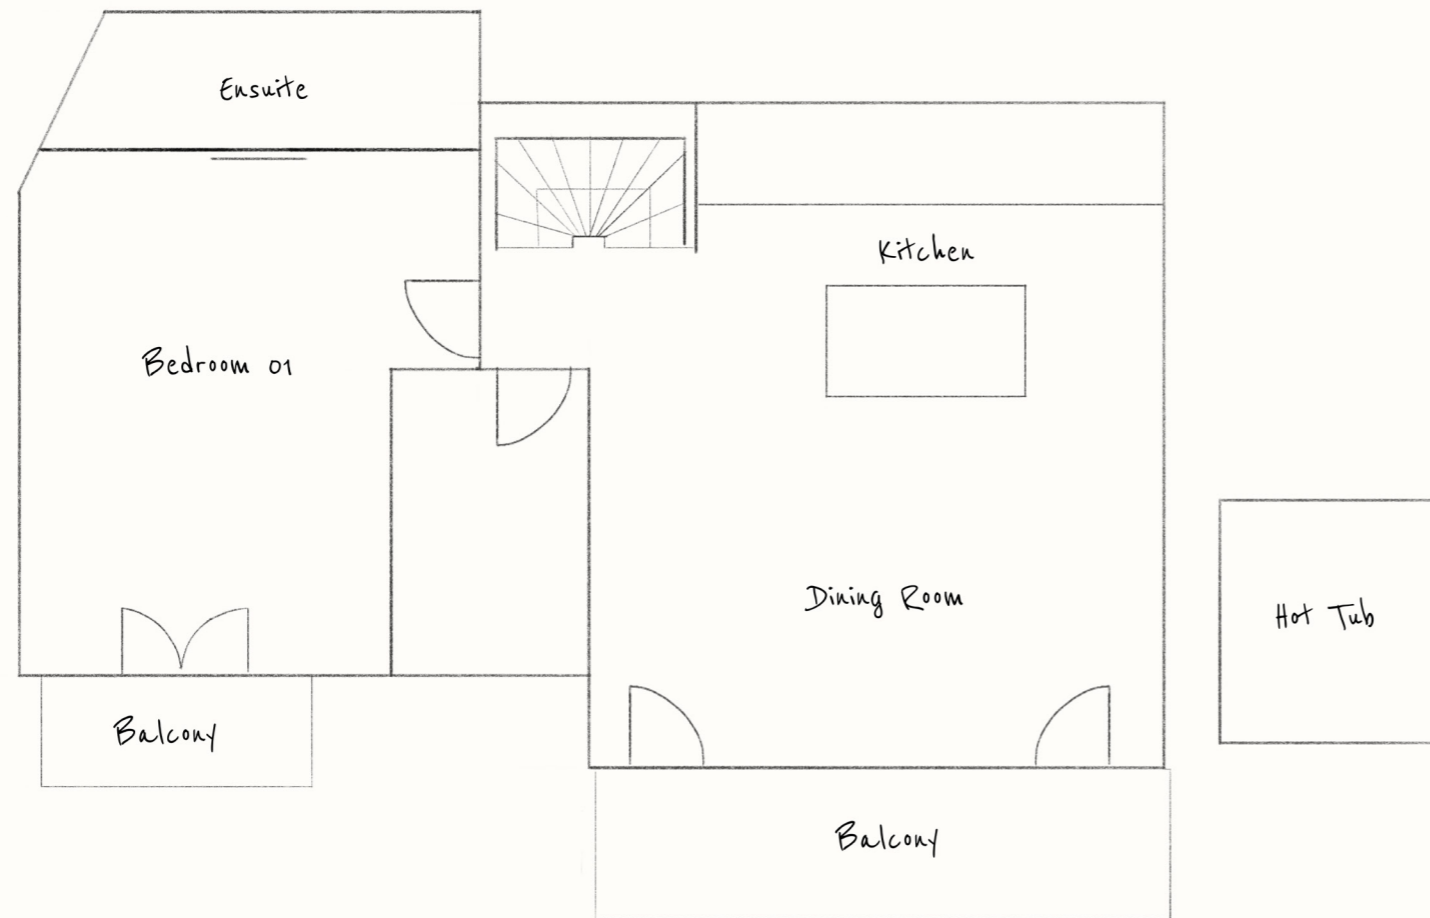

## Entrance and Living Room

Entrance lobby

Ski and boot room

Living with cinema projector and logburner  
fireplace

WC

## Middle Level Living Area and Master

### Kitchen and dining

Terrace with hot tub (seats 8)

### Master Guest Room 01

Double or Twin Bed, Sofa Bed,  
Ensuite Shower and Bath