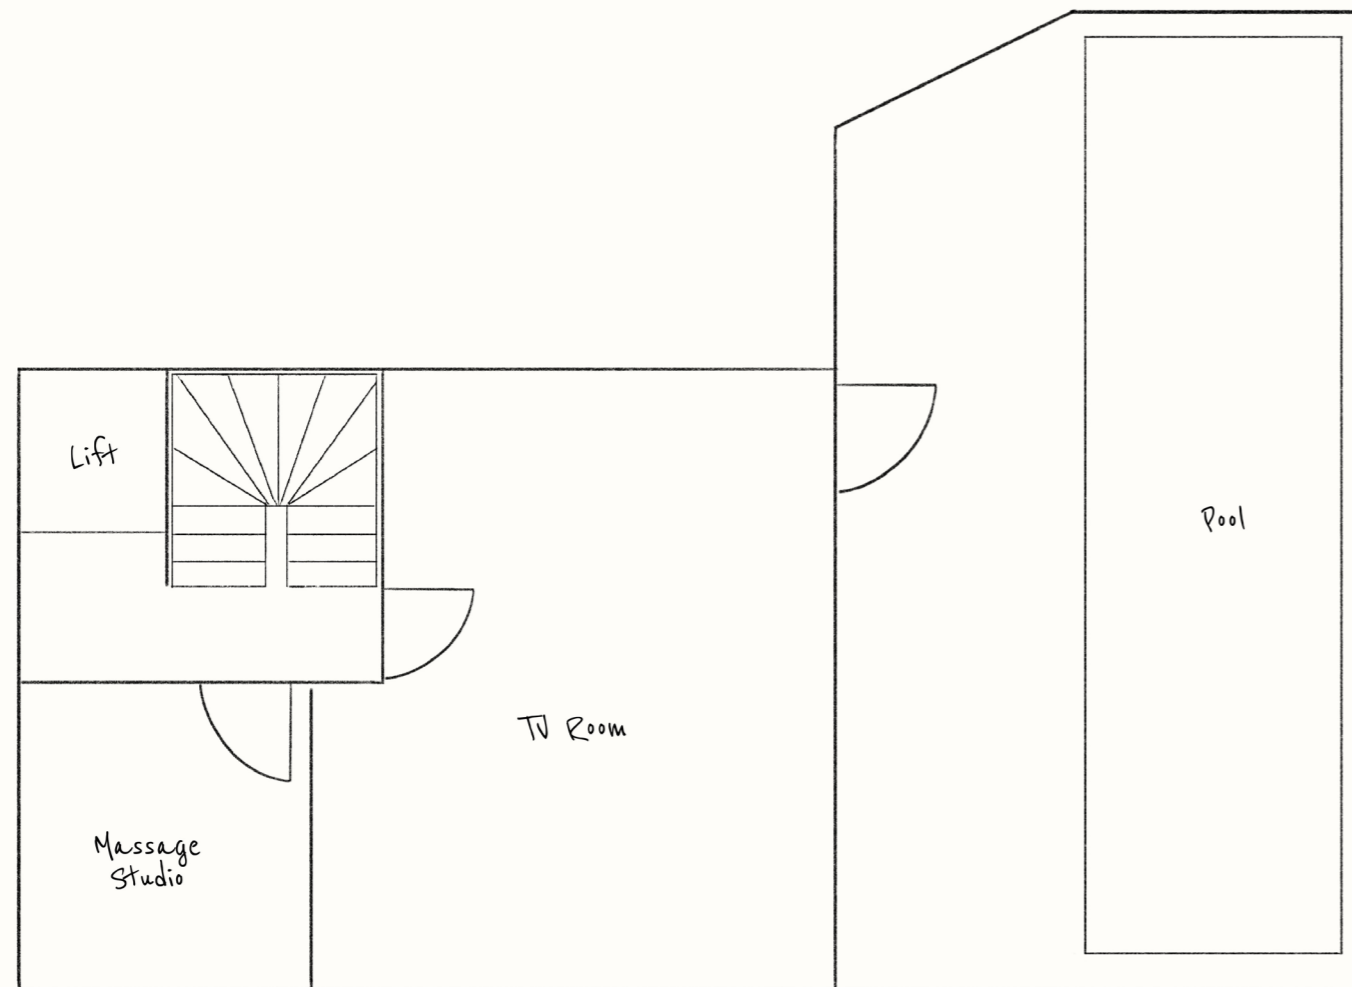

Verbier, Switzerland

Entrance Level

Entrance foyer

Ski and boot room

Guest Room 01

Double bed, ensuite bath and shower, balcony

Guest Room 02

Double or twin bed, ensuite shower, balcony

Chalet Sorojasa

Verbier, Switzerland

Lower Level 01

Guest Room 03

Double or twin bed, ensuite shower

Guest Room 04

Double or twin bed, ensuite shower, balcony

Guest Room 05

Double or twin bed, ensuite shower, balcony

Chalet Sorojasa

Verbier, Switzerland

Lower Level 02 Wellness

11m Indoor Pool
TV Room
Massage Studio

Chalet Sorojasa

Verbier, Switzerland

Lower Level 03