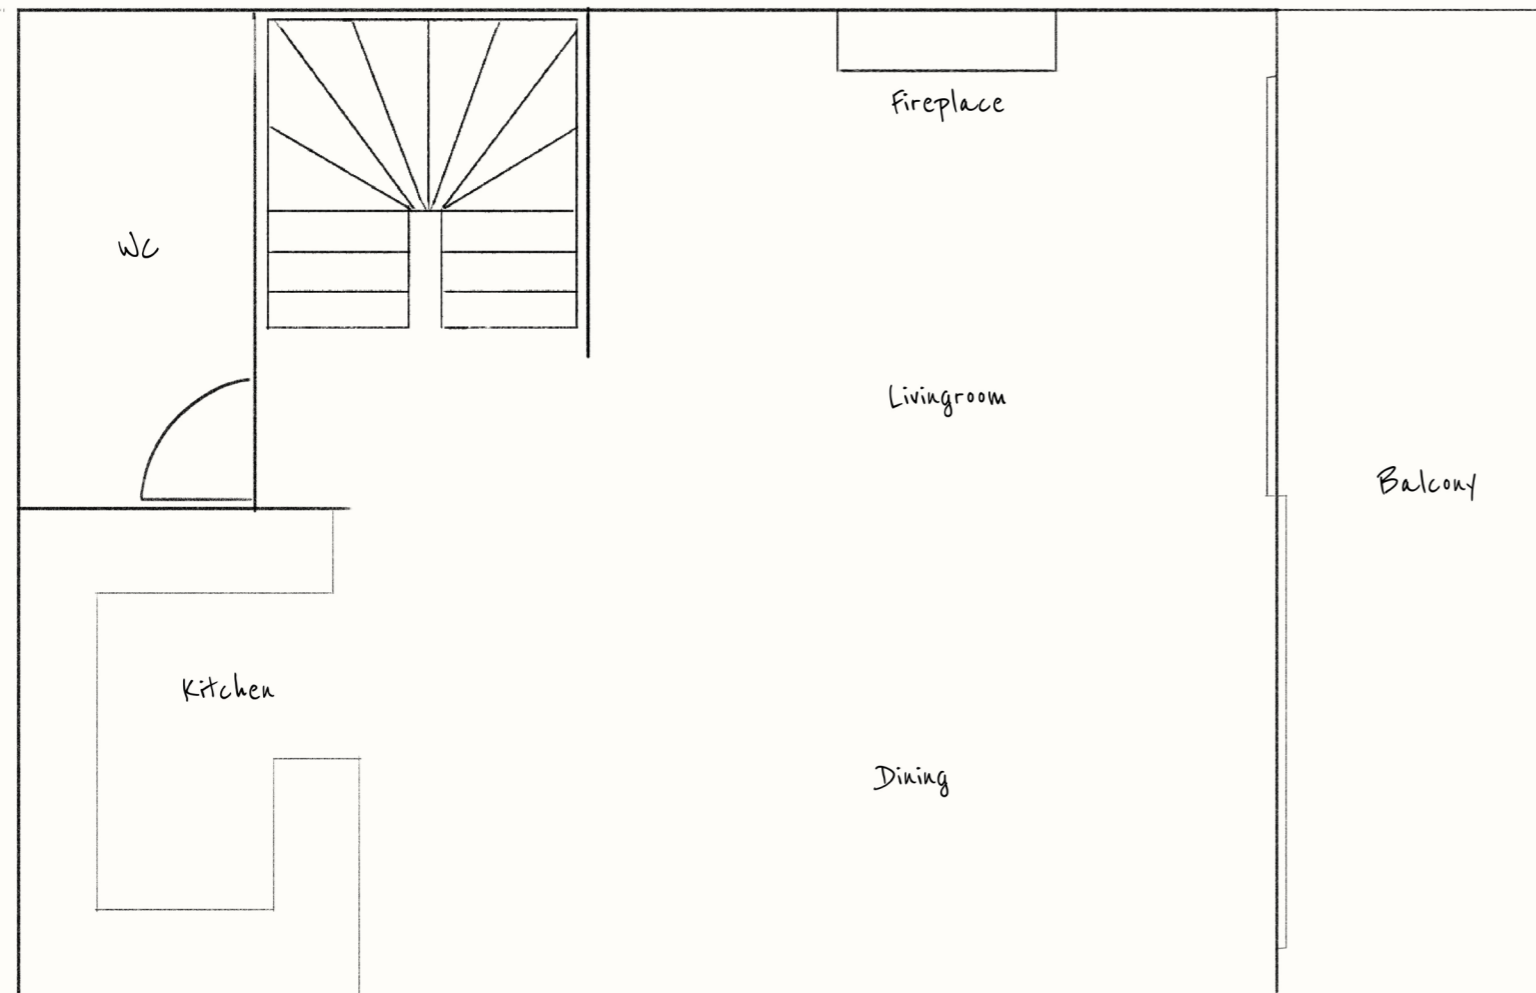

Chalet Sorojasa

Verbier, Switzerland

Level 01 Living Space

Living room: Fireplace, x 2 Sofas

Open-plan kitchen

Dining table (seats 10)

South-westerly facing balcony

Chalet Sorojasa

Verbier, Switzerland

Entrance Level

Entrance foyer

Ski and boot room

Guest Room 01

Double bed, ensuite bath and shower, balcony

Guest Room 02

Double or twin bed, ensuite shower, balcony

Chalet Sorojasa

Verbier, Switzerland

Lower Level 01

Guest Room 03

Double or twin bed, ensuite shower

Guest Room 04

Double or twin bed, ensuite shower, balcony

Guest Room 05

Double or twin bed, ensuite shower, balcony

Chalet Sorojasa

Verbier, Switzerland

Lower Level 02 Wellness

11m Indoor Pool
TV Room
Massage Studio

Chalet Sorojasa

Verbier, Switzerland

Lower Level 03