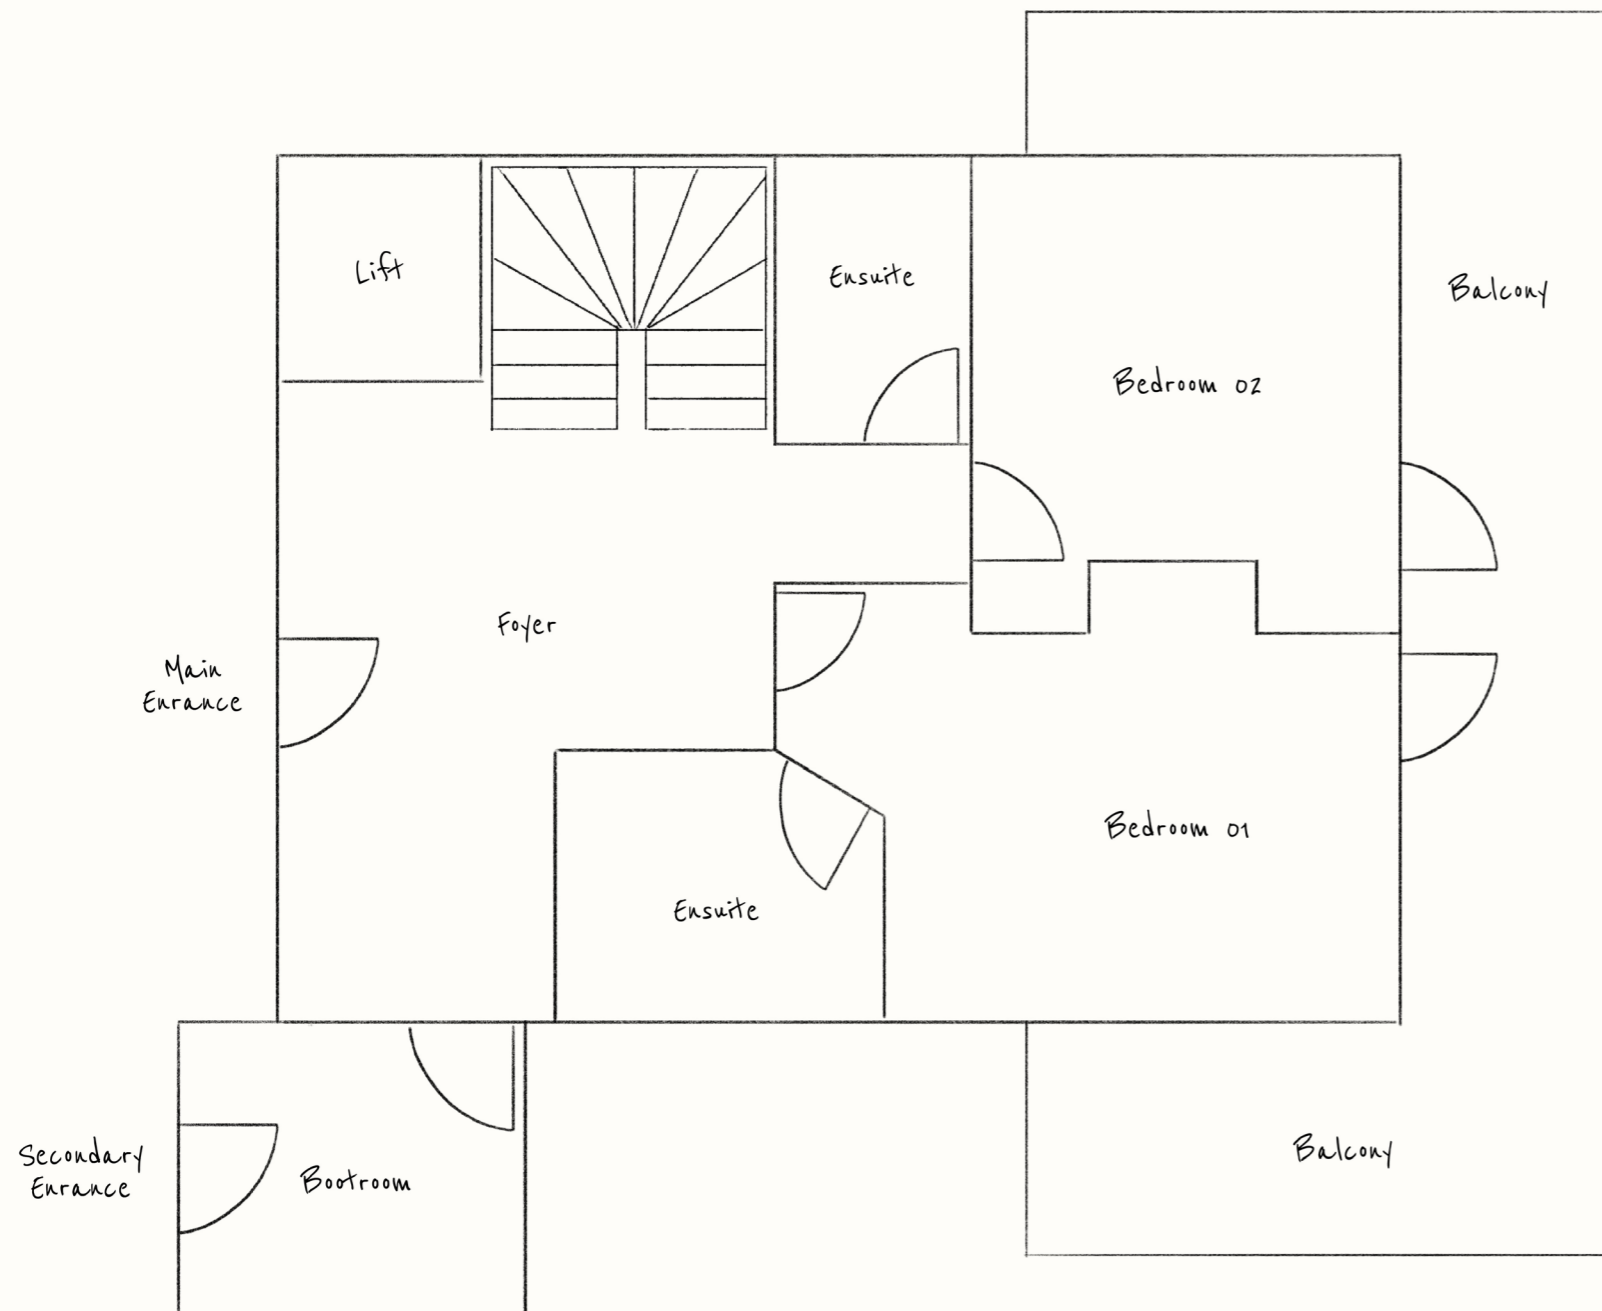

Chalet Sorojasa

Verbier, Switzerland

Level 01 Living Space

Living room: Fireplace, x 2 Sofas

Open-plan kitchen

Dining table (seats 10)

South-westerly facing balcony

Chalet Sorojasa

Verbier, Switzerland

Entrance Level

Entrance foyer

Ski and boot room

Guest Room 01

Double bed, ensuite bath and shower, balcony

Guest Room 02

Double or twin bed, ensuite shower, balcony

Chalet Sorojasa

Verbier, Switzerland

Lower Level 01

Guest Room 03

Double or twin bed, ensuite shower

Guest Room 04

Double or twin bed, ensuite shower, balcony

Guest Room 05

Double or twin bed, ensuite shower, balcony

Chalet Sorojasa

Verbier, Switzerland

Lower Level 02 Wellness

11m Indoor Pool
TV Room
Massage Studio

Chalet Sorojasa

Verbier, Switzerland

Lower Level 03