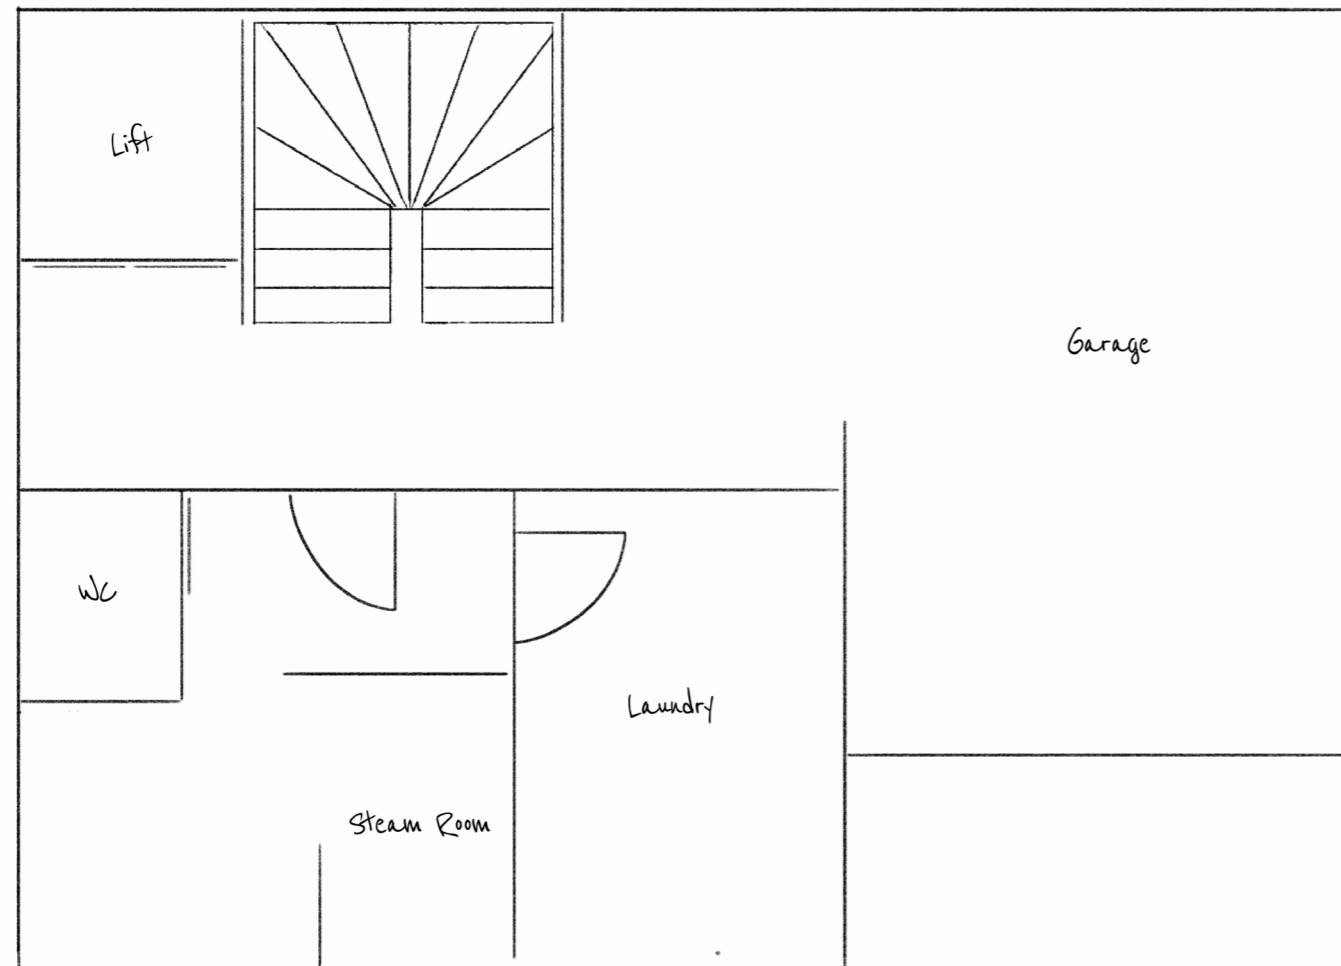

Verbier, Switzerland

Entrance Level

Entrance foyer

Ski and boot room

Guest Room 01

Double bed, ensuite bath and shower, balcony

Guest Room 02

Double or twin bed, ensuite shower, balcony

Chalet Sorojasa

Verbier, Switzerland

Lower Level 01

Guest Room 03

Double or twin bed, ensuite shower

Guest Room 04

Double or twin bed, ensuite shower, balcony

Guest Room 05

Double or twin bed, ensuite shower, balcony

Chalet Sorojasa

Verbier, Switzerland

Lower Level 02 Wellness

11m Indoor Pool
TV Room
Massage Studio

Chalet Sorojasa

Verbier, Switzerland

Lower Level 03