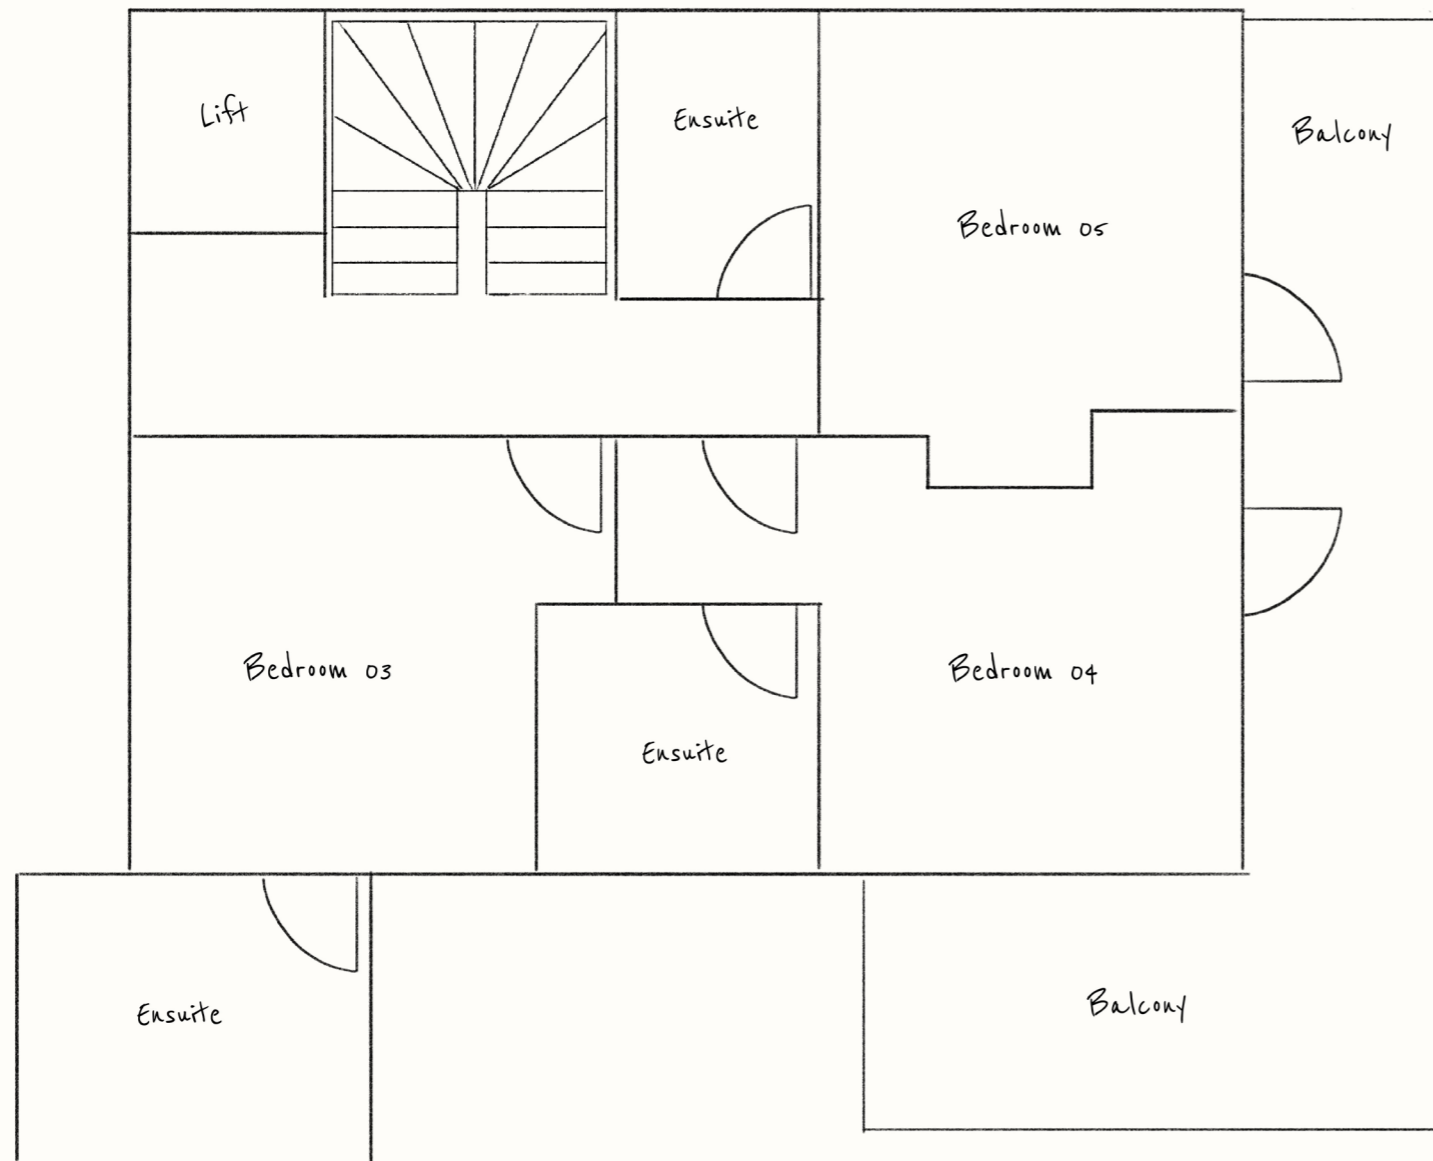

Chalet Sorojasa

Verbier, Switzerland

Level 01 Living Space

Living room: Fireplace, x 2 Sofas

Open-plan kitchen

Dining table (seats 10)

South-westerly facing balcony

Chalet Sorojasa

Verbier, Switzerland

Entrance Level

Entrance foyer

Ski and boot room

Guest Room 01

Double bed, ensuite bath and shower, balcony

Guest Room 02

Double or twin bed, ensuite shower, balcony

Chalet Sorojasa

Verbier, Switzerland

Lower Level 01

Guest Room 03

Double or twin bed, ensuite shower

Guest Room 04

Double or twin bed, ensuite shower, balcony

Guest Room 05

Double or twin bed, ensuite shower, balcony

Chalet Sorojasa

Verbier, Switzerland

Lower Level 02 Wellness

11m Indoor Pool
TV Room
Massage Studio

Chalet Sorojasa

Verbier, Switzerland

Lower Level 03