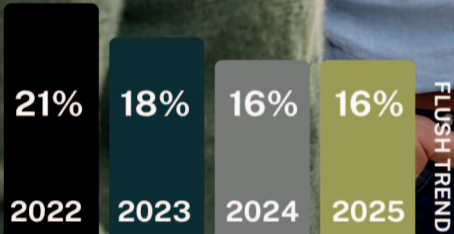

TOMMY TRINDER
Framepoint Technology®

The Sketch

MARKET INTELLIGENCE FOR INSTALLERS

Analysis of the most recent 1 million items quoted on Tommy Trinder by over 700 of the UK's leading window installers.

16%
of PVCu Windows are
FLUSH CASEMENTS
(VALUE £)