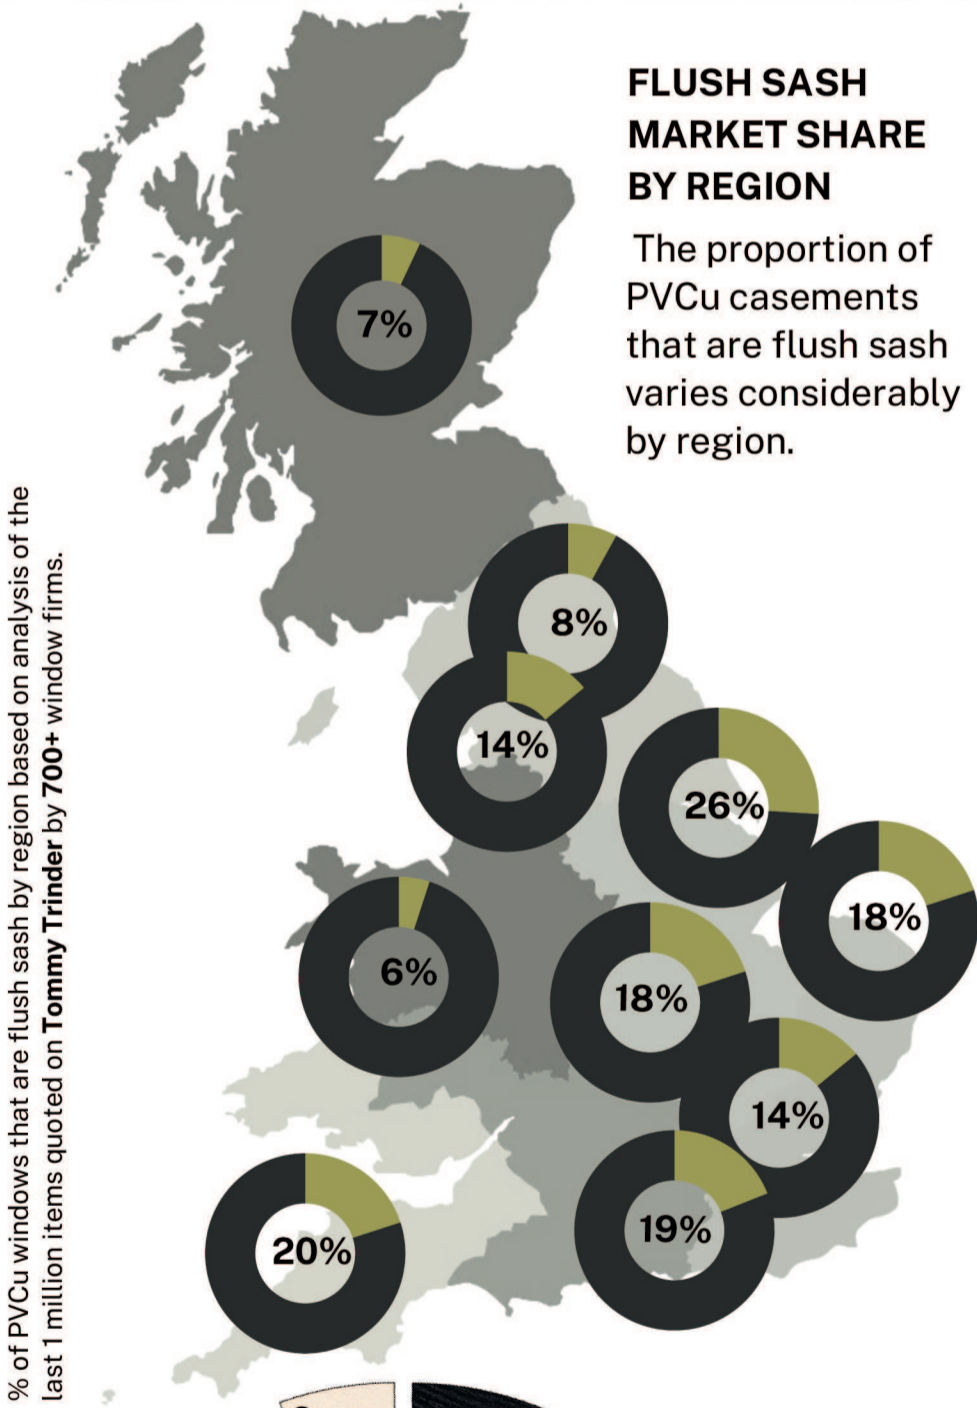

TOMMY TRINDER
Framepoint Technology®

The Sketch

MARKET INTELLIGENCE FOR INSTALLERS

Analysis of the most recent 1 million items quoted on Tommy Trinder by over 700 of the UK's leading window installers.

16%
of PVCu Windows are
FLUSH CASEMENTS
(VALUE £)

% of PVCu windows that are flush sash by region based on analysis of the last 1 million items quoted on Tommy Trinder by 700+ window firms.

68%
of installers that sell PVCu offer a Flush Casement.

#SellMoreWindows