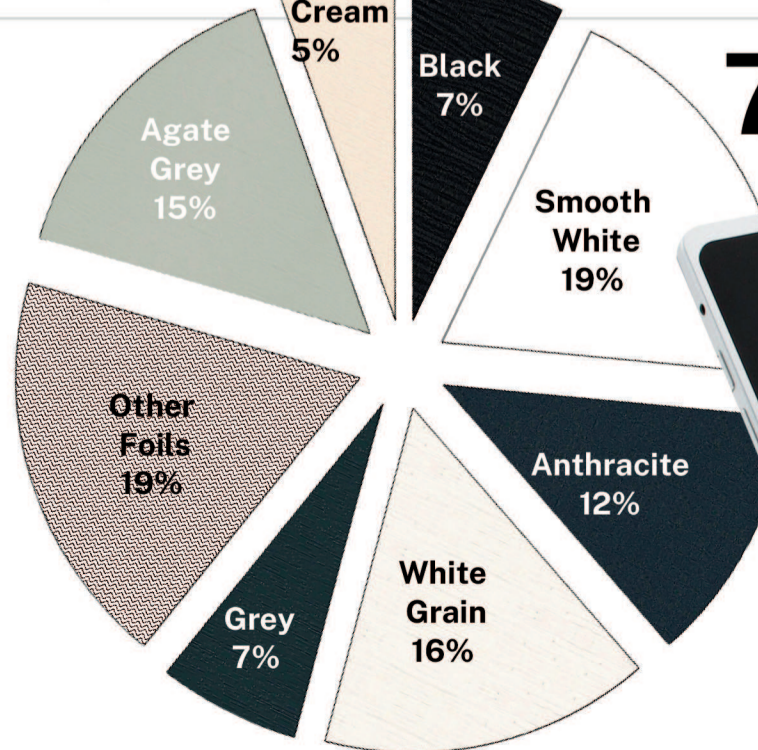

TOMMY TRINDER
Framepoint Technology®

The Sketch

MARKET INTELLIGENCE FOR INSTALLERS

Analysis of the most recent 1 million items quoted on Tommy Trinder by over 700 of the UK's leading window installers.

16%
of PVCu Windows are
FLUSH CASEMENTS
(VALUE £)

% of PVCu windows that are flush sash by region based on analysis of the last 1 million items quoted on Tommy Trinder by 700+ window firms.

68%
of installers that sell PVCu offer a Flush Casement.

#SellMoreWindows