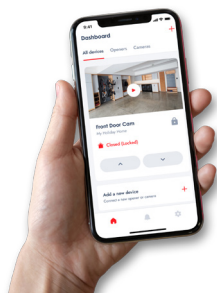

For total peace of mind, combine B&D Smart Phone Control Kit with an Auto-Lock to receive real time alerts and notifications.

Smart Phone Control Kit
Phone not included

Auto-Lock.

Smart Phone notification

Smart Phone Control Kit

Have you ever left the house in the morning and thought, "Did I remember to close the garage door?"

B&D® Smart Hub

Have you ever left the house in the morning and thought, "Did I remember to close the garage door?". Monitor and control your garage door while you are at work or even on holidays from your compatible smart phone*. It is available as an optional accessory with the opener.