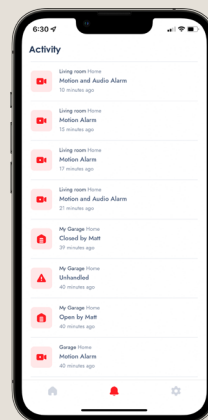

Scan QR code to download App for iOS devices

Scan QR code to download App for Android devices

* Subject to cellular and WiFi connection and availability.

Note - Kit includes Smart Hub & accessories. Phone not included.

Smart Phone Control is a great solution for those who carry a smart phone all the time.

YOUR SILENT ALARM

The B&D® App features real time notifications alerting you whenever your door is operated, opened for an extended period of time or when your opener is in need of a service.

CUSTOMISATION

The B&D® App can be customised to suit your lifestyle. From partial opening modes to restricting door access times, your protection and security is a priority.

ACTIVITY LOG

You can view usage history on the App so you know who has operated your garage door and when.

VOICE CONTROL

No more hunting for the garage remote. The B&D® App allows you to control your garage with the sound of your voice! Simply link your Apple Siri or Google Home account.

TOTAL CONTROL

The B&D® App allows authorised users to operate the garage door without a remote. Give access to as many users as you like or remove access at the click of a button.