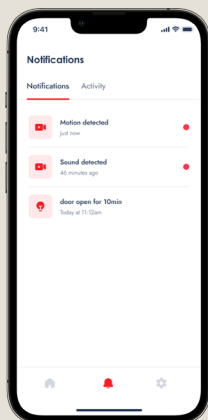

Our Smart Phone Control Kits now come with Safety Beams as standard as required by law and are compatible with both our Roller, Panelift and Panelift Icon style doors.

Phone not included

DOWNLOAD AND TRY IN DEMO MODE NOW!

Scan QR code to download App for iOS devices

Scan QR code to download App for Android devices

* Subject to cellular and WiFi connection and availability.

Note - Kit includes Smart Hub & accessories. Phone not included.

Smart Phone Control is a great solution for those who carry a smart phone all the time.

YOUR SILENT ALARM

The B&D® App features real time notifications alerting you whenever your door is operated, opened for an extended period of time or when your opener is in need of a service.

CUSTOMISATION

The B&D® App can be customised to suit your lifestyle. From partial opening modes to restricting door access times, your protection and security is a priority.

ACTIVITY LOG

You can view usage history on the App so you know who has operated your garage door and when.