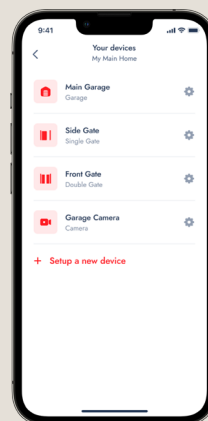

Smart Phone Control is a great solution for those who carry a smart phone all the time.

YOUR SILENT ALARM

The B&D® App features real time notifications alerting you whenever your door is operated, opened for an extended period of time or when your opener is in need of a service.

CUSTOMISATION

The B&D® App can be customised to suit your lifestyle. From partial opening modes to restricting door access times, your protection and security is a priority.

ACTIVITY LOG

You can view usage history on the App so you know who has operated your garage door and when.

VOICE CONTROL

No more hunting for the garage remote. The B&D® App allows you to control your garage with the sound of your voice! Simply link your Apple Siri or Google Home account.

TOTAL CONTROL

The B&D® App allows authorised users to operate the garage door without a remote. Give access to as many users as you like or remove access at the click of a button.

MULTIPLE DEVICES IN MULTIPLE LOCATION

Through the App, you can control multiple garage doors and compatible gates in more than one location (eg. your home garage door, your business or holiday home garage door).