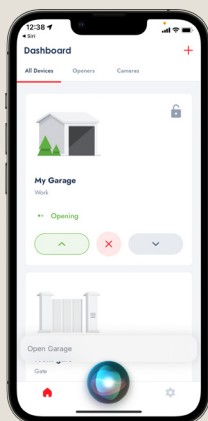

Scan QR code to download App for iOS devices

Scan QR code to download App for Android devices

* Subject to cellular and WiFi connection and availability.

Note - Kit includes Smart Hub & accessories. Phone not included.

Smart Phone Control is a great solution for those who carry a smart phone all the time.

YOUR SILENT ALARM

The B&D® App features real time notifications alerting you whenever your door is operated, opened for an extended period of time or when your opener is in need of a service.

CUSTOMISATION

The B&D® App can be customised to suit your lifestyle. From partial opening modes to restricting door access times, your protection and security is a priority.

ACTIVITY LOG

You can view usage history on the App so you know who has operated your garage door and when.

VOICE CONTROL

No more hunting for the garage remote. The B&D® App allows you to control your garage with the sound of your voice! Simply link your Apple Siri or Google Home account.

TOTAL CONTROL

The B&D® App allows authorised users to operate the garage door without a remote. Give access to as many users as you like or remove access at the click of a button.