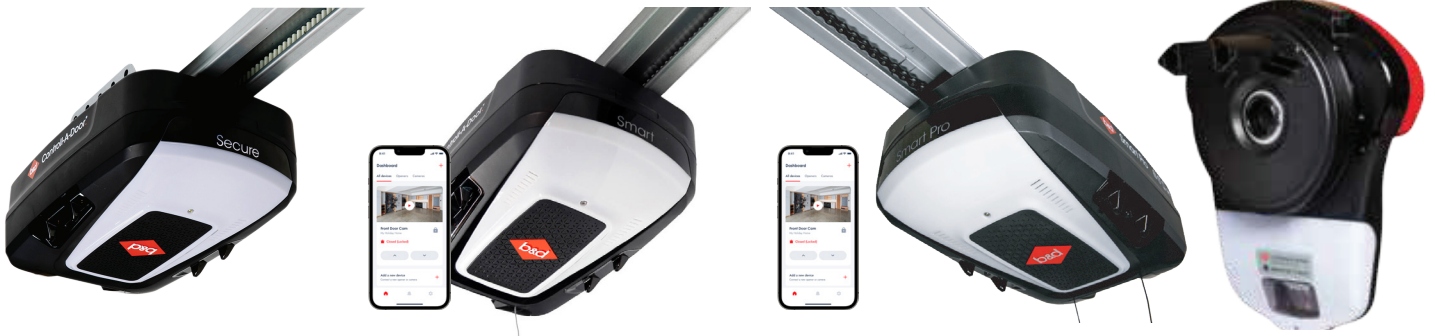

Automation.

Garage Doors

Keeping your garage safe and secure has never been easier.

Controll-A-Door®

Garage door automation for sectional & rolling doors.

Australians have trusted B&D's garage door automation products for decades. Our new generation Controll-A-Door® range builds on our rich heritage by combining smooth and reliable operation with a range of features that help protect your family and belongings.

Secure

- » Smooth and reliable door operation
- » Soft start and stop to reduce door stress
- » Bright, automatic courtesy light
- » Smart Phone Control ready

Smart

- » B&D's fastest, smartest and most secure opener
- » Alerts and notification via smart phone
- » Siri Voice Control Compatible
- » Soft start and stop to reduce door stress
- » Bright, automatic courtesy light
- » Built-in Smart Hub

Smart Pro

- » First rate safety, security, power and intelligence.
- » Seamlessly integrates with new or existing B&D garage door systems.
- » Fully equipped with Auto-Lock
- » Smart Phone Control ready