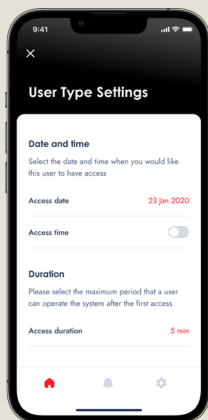

Our Smart Phone Control Kits now come with Safety Beams as standard as required by law and are compatible with both our Roller, Panelift and Panelift Icon style doors.

Phone not included

DOWNLOAD AND TRY IN DEMO MODE NOW!

Scan QR code to download App for iOS devices

Scan QR code to download App for Android devices

* Subject to cellular and WiFi connection and availability.

Note - Kit includes Smart Hub & accessories. Phone not included.

Smart Phone Control is a great solution for those who carry a smart phone all the time.

YOUR SILENT ALARM

The B&D® App features real time notifications alerting you whenever your door is operated, opened for an extended period of time or when your opener is in need of a service.

CUSTOMISATION

The B&D® App can be customised to suit your lifestyle. From partial opening modes to restricting door access times, your protection and security is a priority.

ACTIVITY LOG

You can view usage history on the App so you know who has operated your garage door and when.