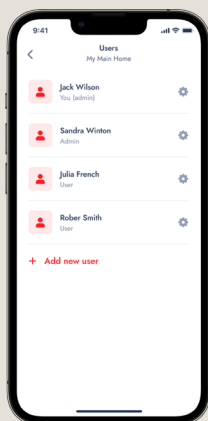

Scan QR code to download App for iOS devices

Scan QR code to download App for Android devices

* Subject to cellular and WiFi connection and availability.

Note - Kit includes Smart Hub & accessories. Phone not included.

Smart Phone Control is a great solution for those who carry a smart phone all the time.

YOUR SILENT ALARM

The B&D® App features real time notifications alerting you whenever your door is operated, opened for an extended period of time or when your opener is in need of a service.

CUSTOMISATION

The B&D® App can be customised to suit your lifestyle. From partial opening modes to restricting door access times, your protection and security is a priority.

ACTIVITY LOG

You can view usage history on the App so you know who has operated your garage door and when.

VOICE CONTROL

No more hunting for the garage remote. The B&D® App allows you to control your garage with the sound of your voice! Simply link your Apple Siri or Google Home account.

TOTAL CONTROL

The B&D® App allows authorised users to operate the garage door without a remote. Give access to as many users as you like or remove access at the click of a button.